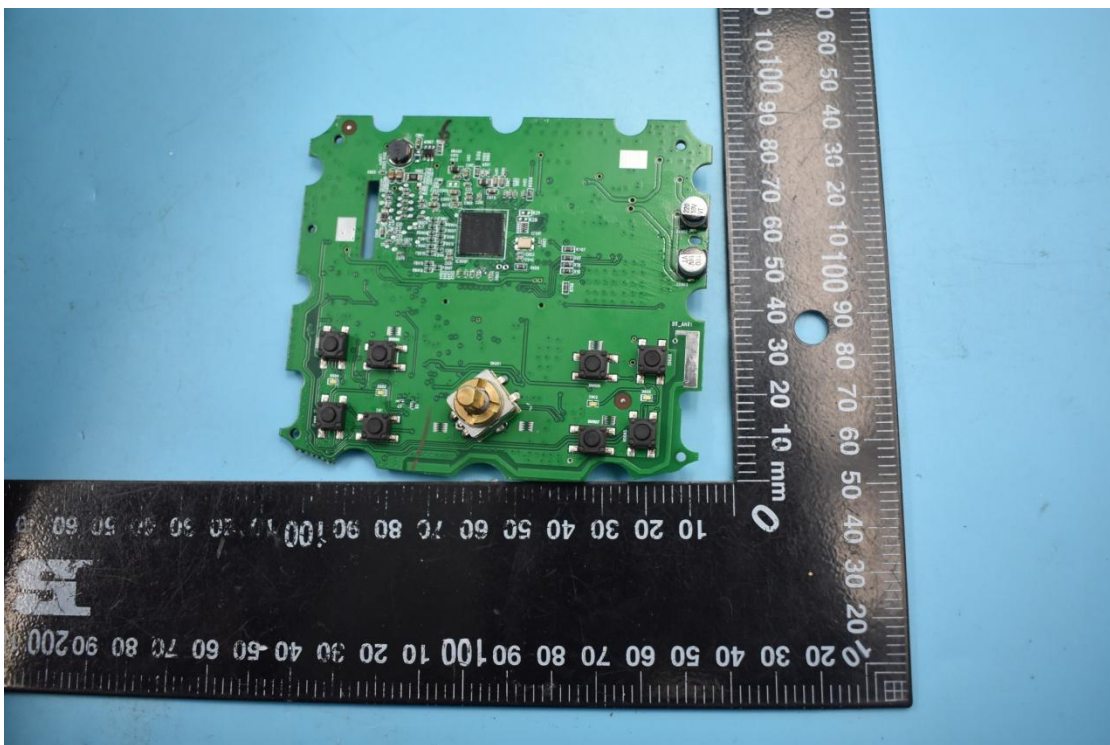

Model Name: PMX-P2

FCC ID:2AA7S-PMX-P2

IC:20640-PMXP2

Internal Photos

1. EUT uncover view

2. Antenna view