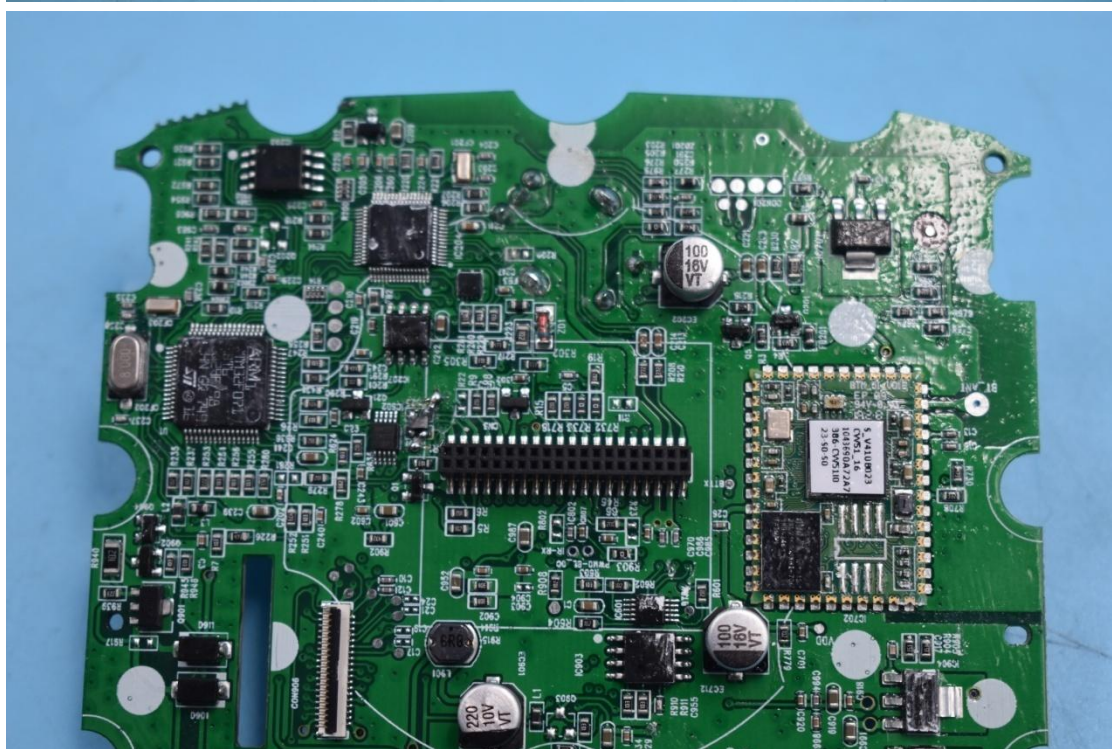

Model Name: PMX-P2

FCC ID:2AA7S-PMX-P2

IC:20640-PMXP2

Internal Photos

1. EUT uncover view

2. Antenna view