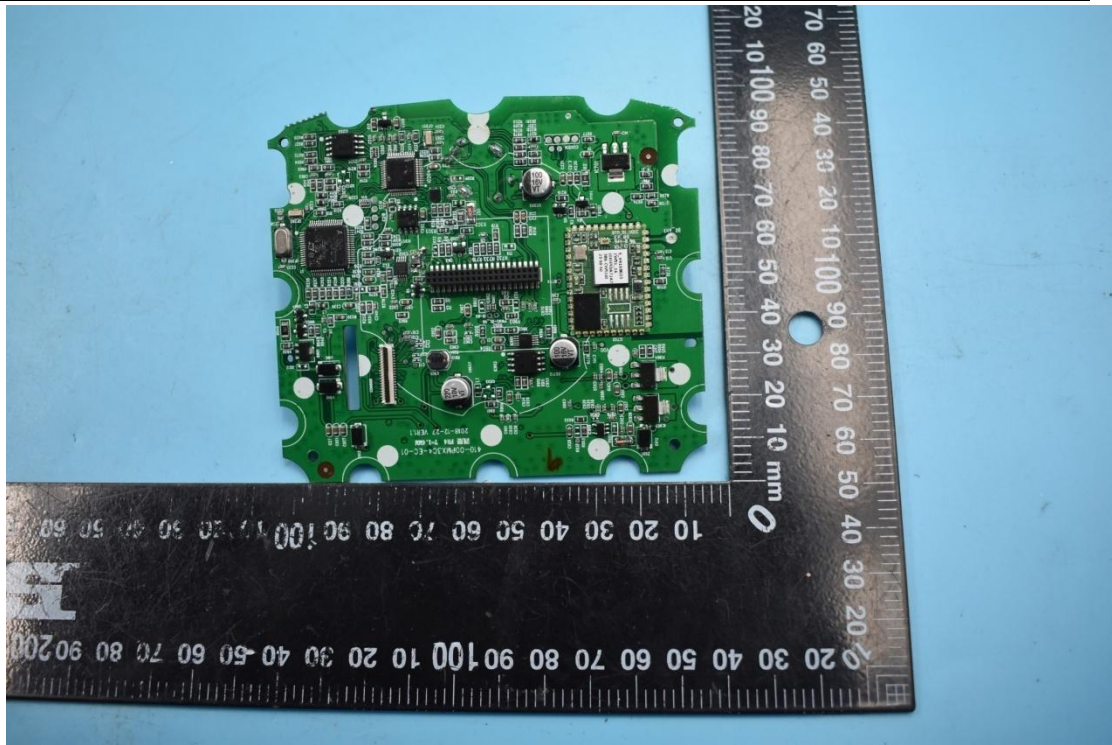

Model Name: PMX-P2

FCC ID:2AA7S-PMX-P2

IC:20640-PMXP2

Internal Photos

1. EUT uncover view

2. Antenna view