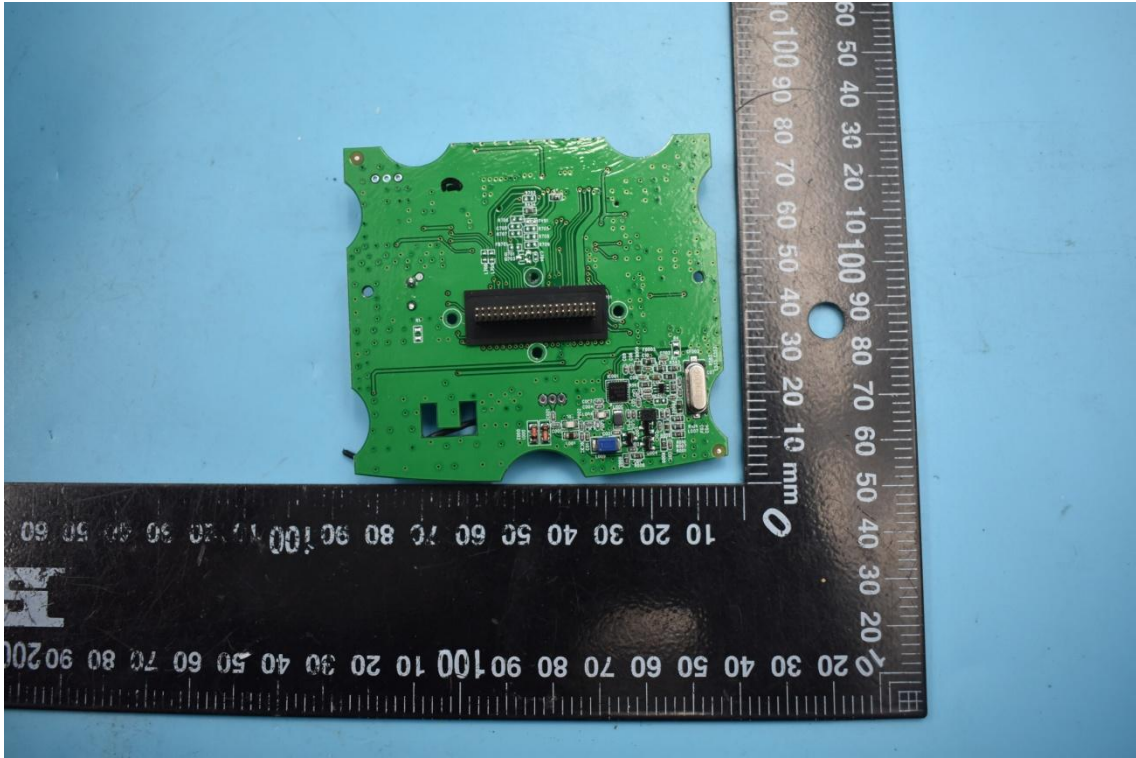

Model Name: PMX-P2

FCC ID:2AA7S-PMX-P2

IC:20640-PMXP2

Internal Photos

1. EUT uncover view

2. Antenna view