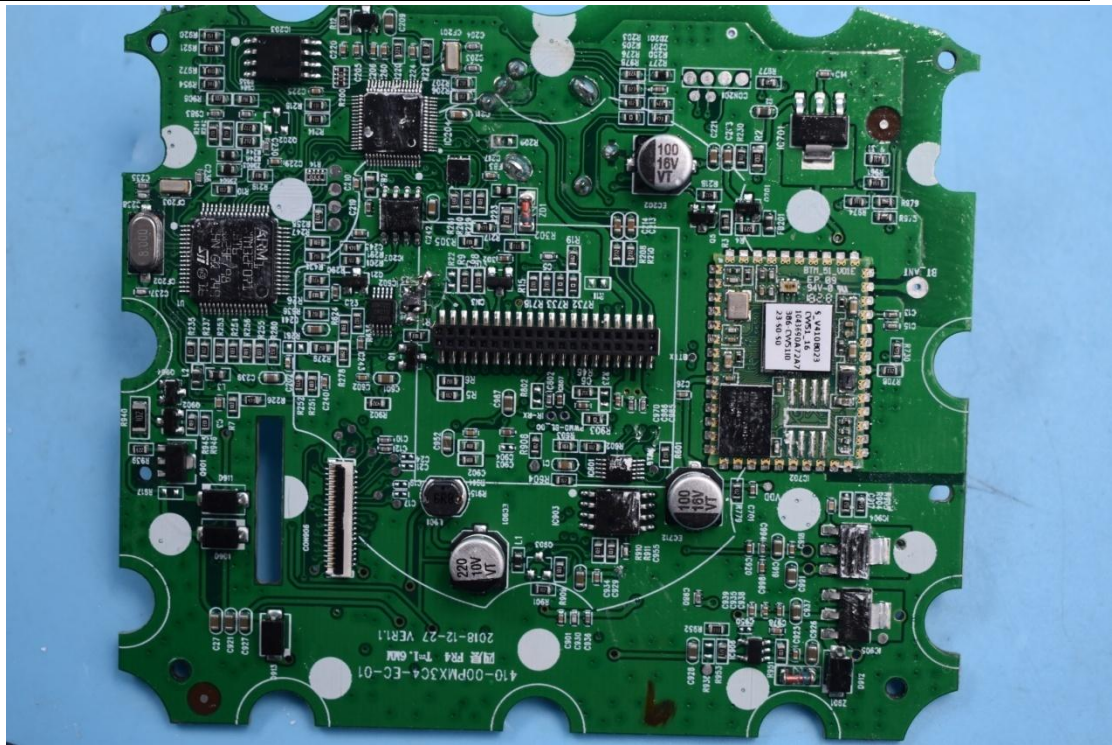

Model Name: PMX-P2

FCC ID:2AA7S-PMX-P2

IC:20640-PMXP2

Internal Photos

1. EUT uncover view

2. Antenna view