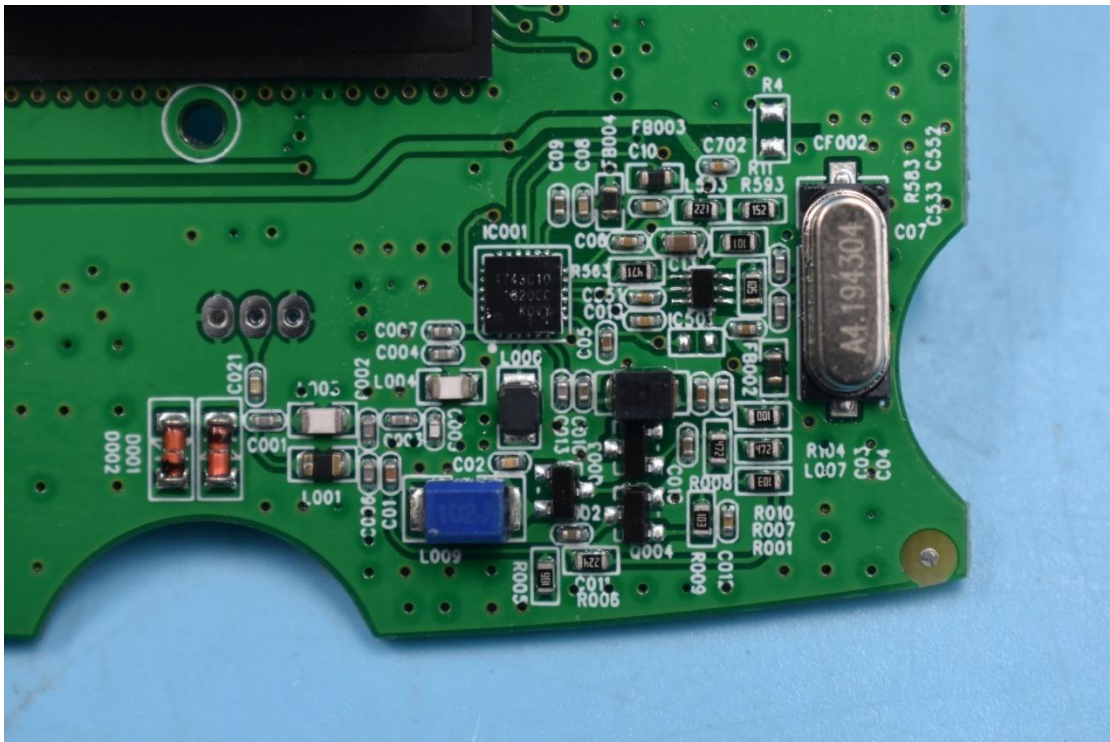

Model Name: PMX-P2

FCC ID:2AA7S-PMX-P2

IC:20640-PMXP2

Internal Photos

1. EUT uncover view

2. Antenna view