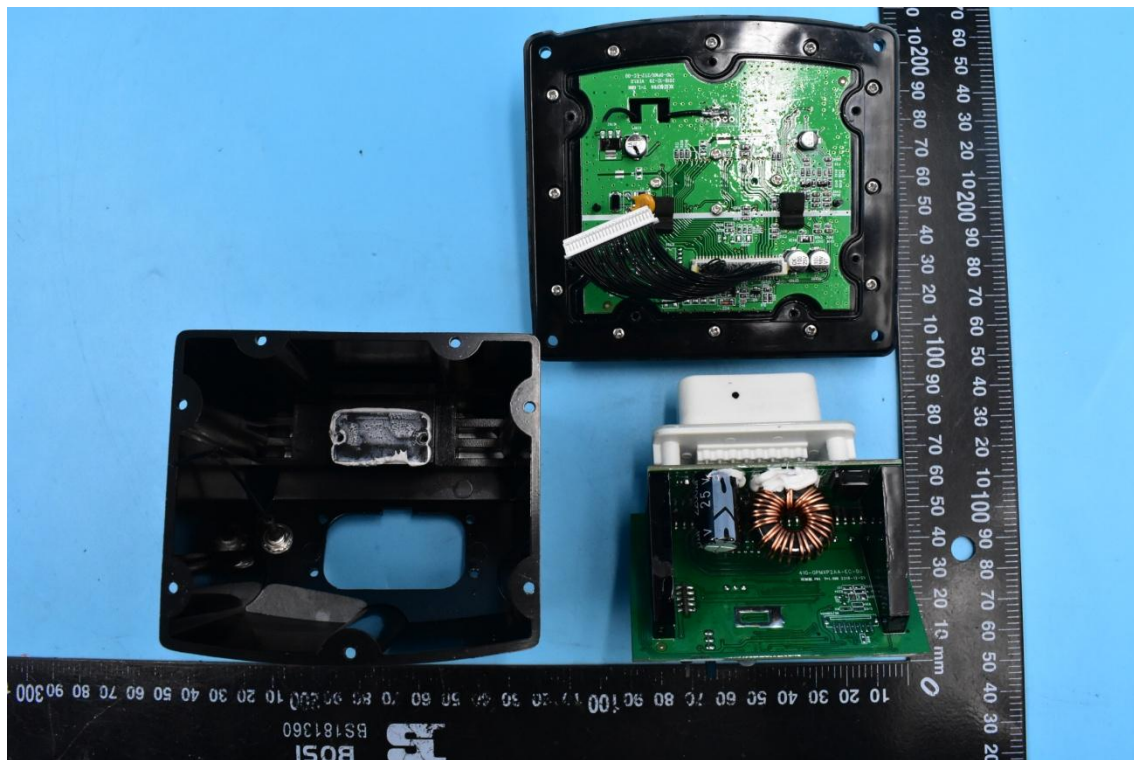

Model Name: PMX-P2

FCC ID:2AA7S-PMX-P2

IC:20640-PMXP2

Internal Photos

1. EUT uncover view

2. Antenna view