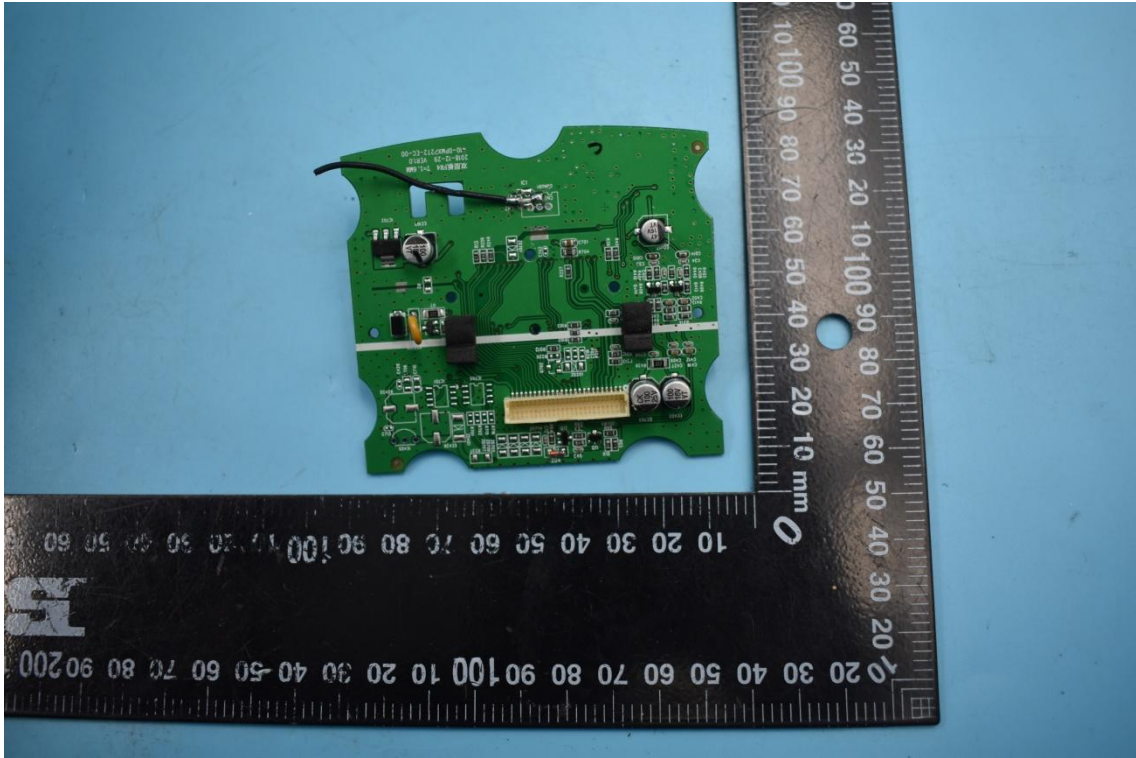

Model Name: PMX-P2

FCC ID:2AA7S-PMX-P2

IC:20640-PMXP2

Internal Photos

1. EUT uncover view

2. Antenna view