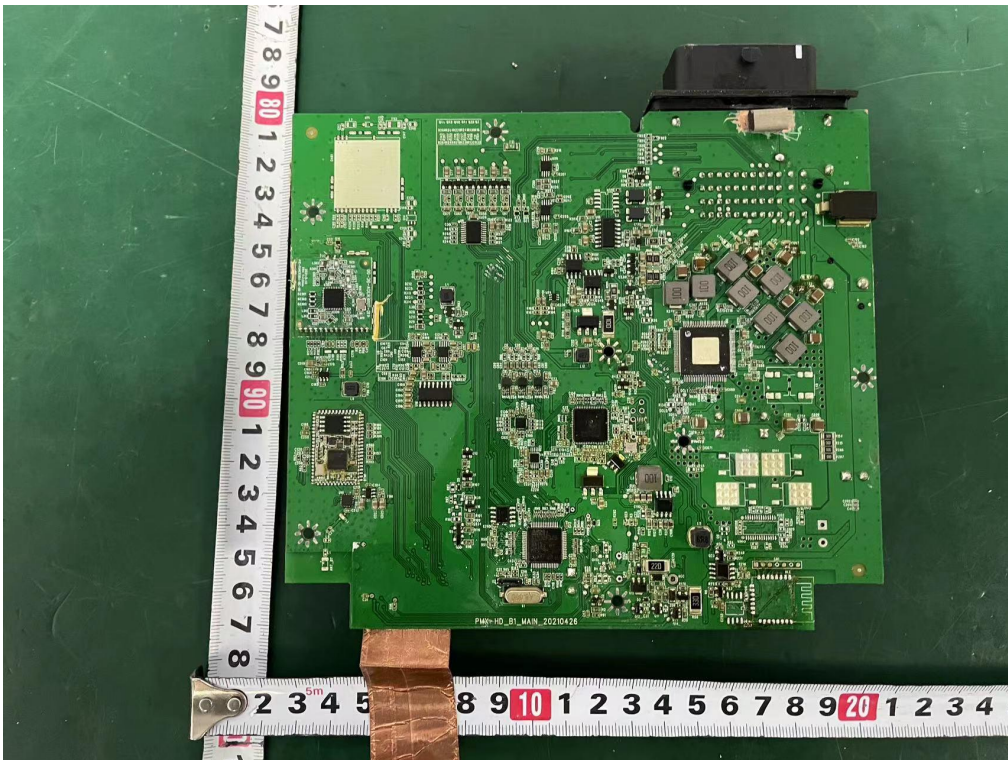

Internal photos  
M/N: PMX-HD14

Internal photos  
M/N: PMX-HD14

CW5125  
Bluetooth  
antenna

Internal photos  
M/N: PMX-HD14

Internal photos  
M/N: PMX-HD14

BT  
CW5125

Internal photos  
M/N: PMX-HD14

Internal photos  
M/N: PMX-HD14

Internal photos  
M/N: PMX-HD14

CW889  
Bluetooth  
antenna

Internal photos  
M/N: PMX-HD14