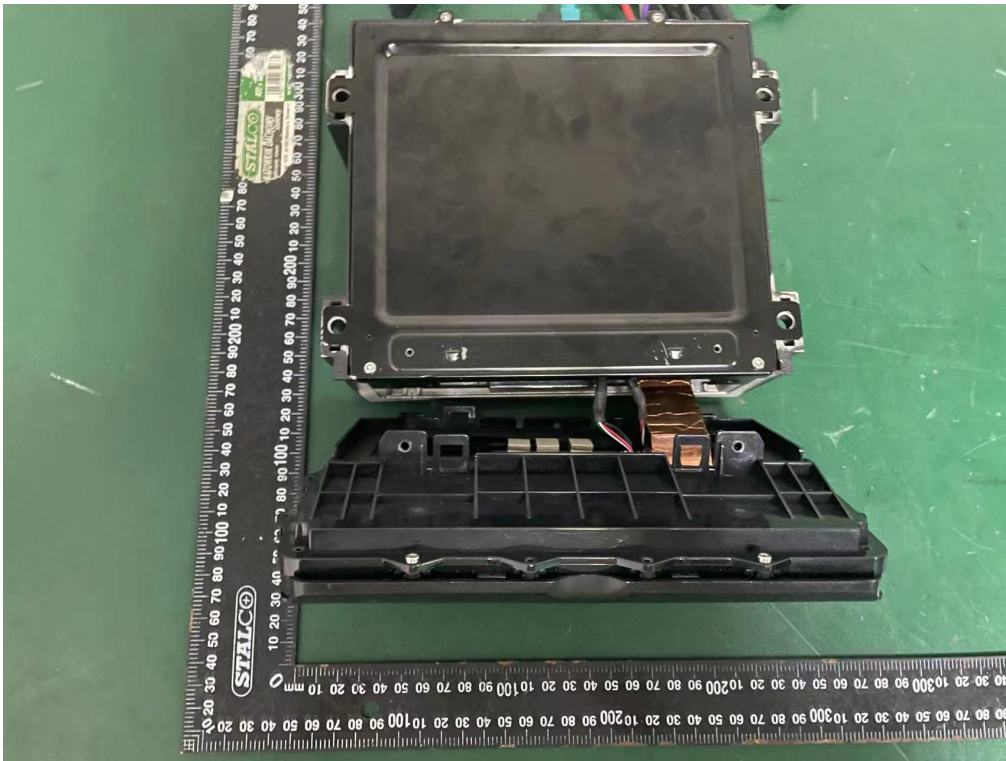

Internal photos  
M/N: PMX-HD14

Internal photos  
M/N: PMX-HD14

CW5125  
Bluetooth  
antenna

Internal photos  
M/N: PMX-HD14

Internal photos  
M/N: PMX-HD14

BT  
CW5125

Internal photos  
M/N: PMX-HD14

Internal photos  
M/N: PMX-HD14

Internal photos  
M/N: PMX-HD14

CW889  
Bluetooth  
antenna

Internal photos  
M/N: PMX-HD14