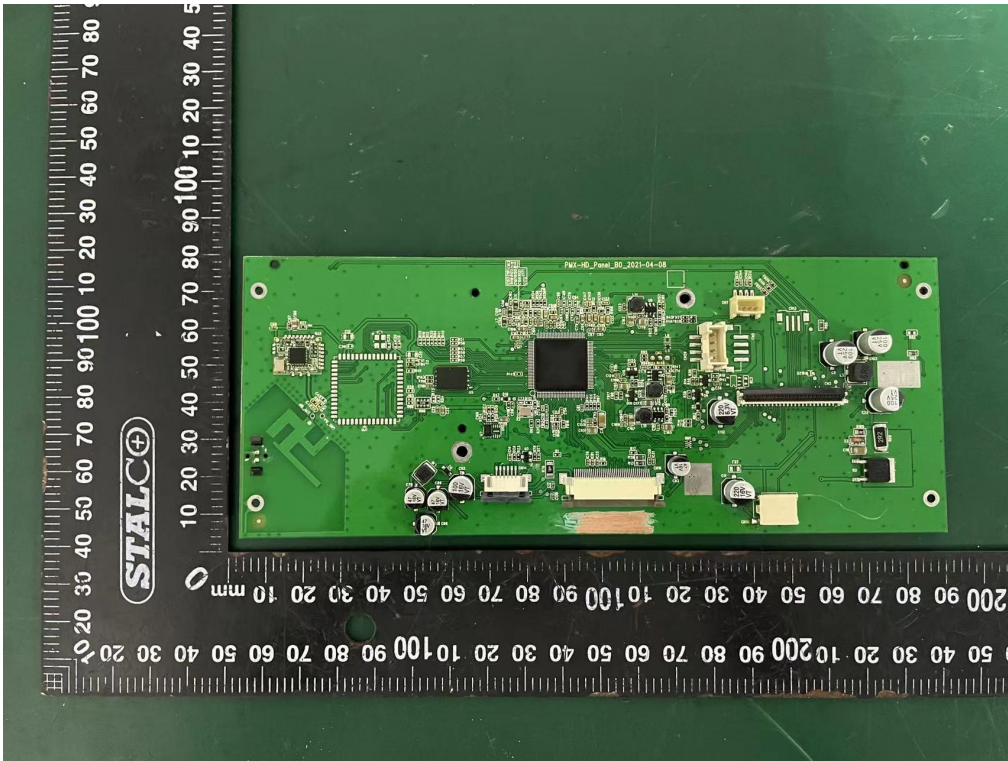

Internal photos  
M/N: PMX-HD14

Internal photos  
M/N: PMX-HD14

CW5125  
Bluetooth  
antenna

Internal photos  
M/N: PMX-HD14

Internal photos  
M/N: PMX-HD14

BT  
CW5125

Internal photos  
M/N: PMX-HD14

Internal photos  
M/N: PMX-HD14

Internal photos  
M/N: PMX-HD14

CW889  
Bluetooth  
antenna

Internal photos  
M/N: PMX-HD14