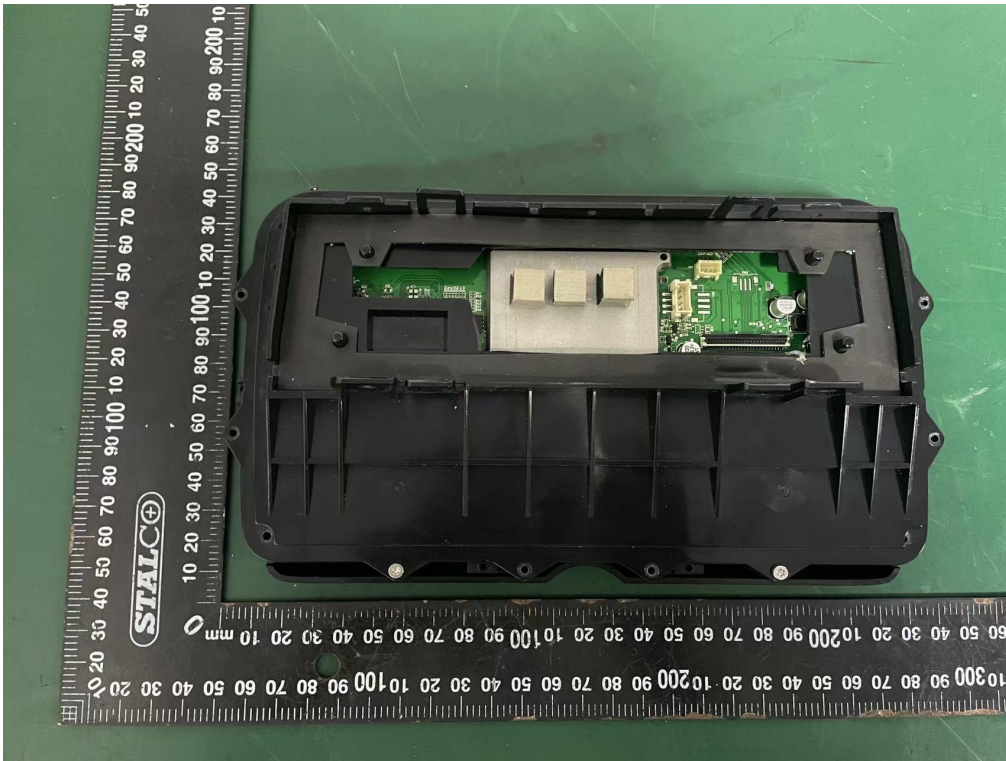

Internal photos  
M/N: PMX-HD14

Internal photos  
M/N: PMX-HD14

CW5125  
Bluetooth  
antenna

Internal photos  
M/N: PMX-HD14

Internal photos  
M/N: PMX-HD14

BT  
CW5125

Internal photos  
M/N: PMX-HD14

Internal photos  
M/N: PMX-HD14

Internal photos  
M/N: PMX-HD14

CW889  
Bluetooth  
antenna

Internal photos  
M/N: PMX-HD14