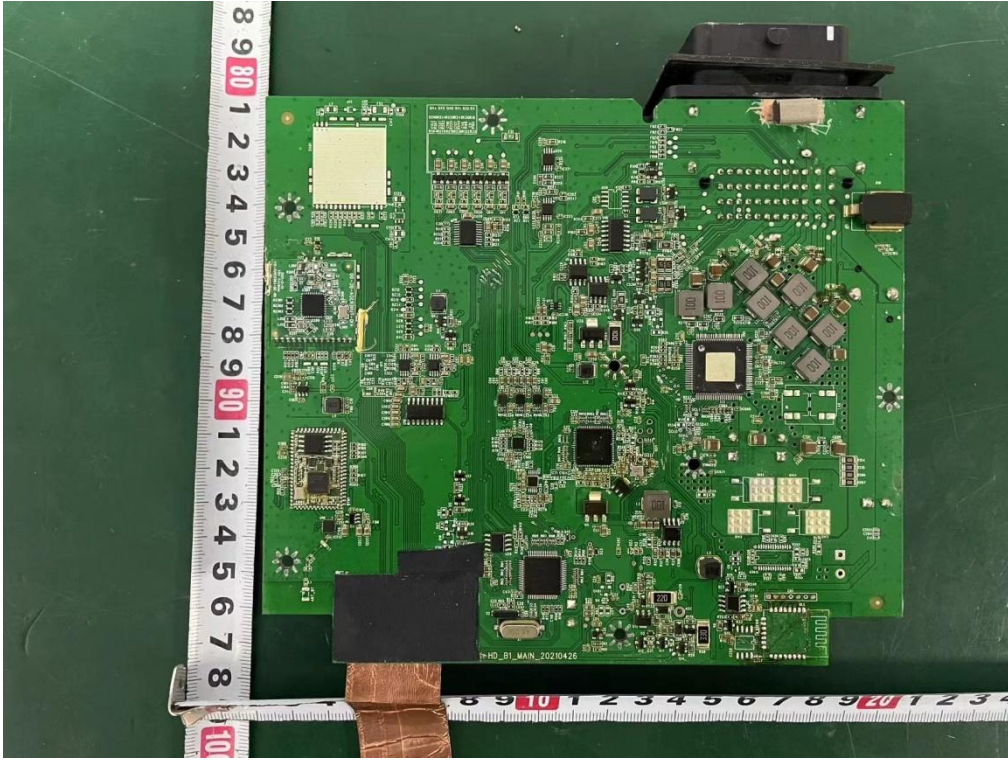

Internal photos  
M/N: PMX-HD14

Internal photos  
M/N: PMX-HD14

CW5125  
Bluetooth  
antenna

Internal photos  
M/N: PMX-HD14

Internal photos  
M/N: PMX-HD14

BT  
CW5125

Internal photos  
M/N: PMX-HD14

Internal photos  
M/N: PMX-HD14

Internal photos  
M/N: PMX-HD14

CW889  
Bluetooth  
antenna

Internal photos  
M/N: PMX-HD14