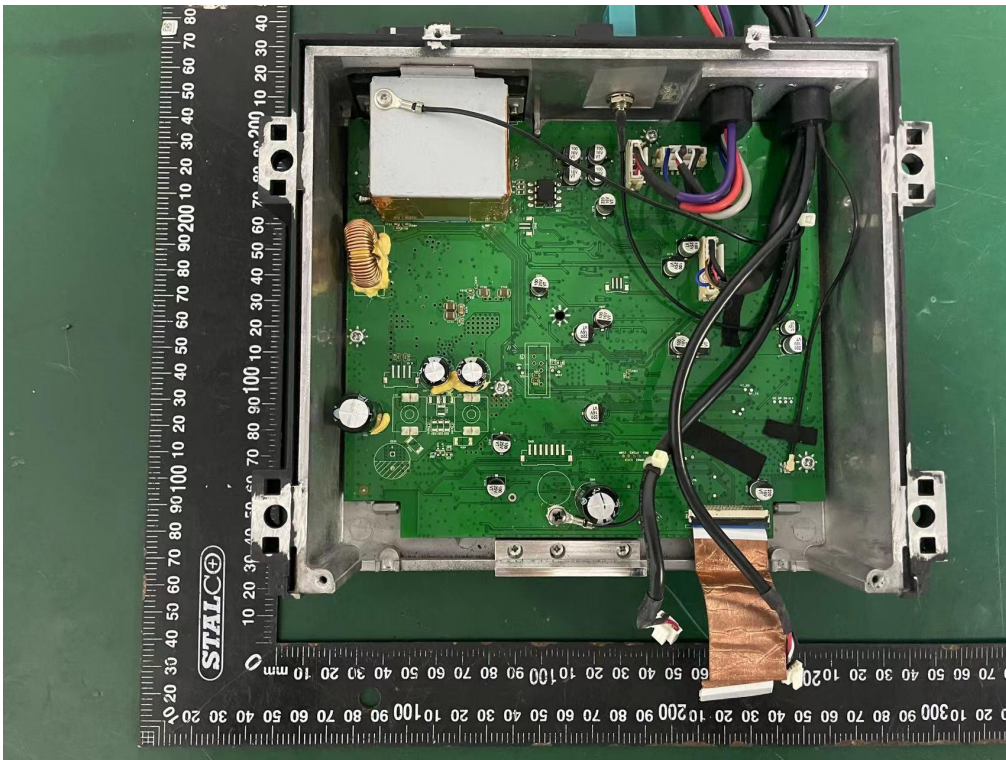

Internal photos  
M/N: PMX-HD14

Internal photos  
M/N: PMX-HD14

CW5125  
Bluetooth  
antenna

Internal photos  
M/N: PMX-HD14

Internal photos  
M/N: PMX-HD14

BT  
CW5125

Internal photos  
M/N: PMX-HD14

Internal photos  
M/N: PMX-HD14

Internal photos  
M/N: PMX-HD14

CW889  
Bluetooth  
antenna

Internal photos  
M/N: PMX-HD14