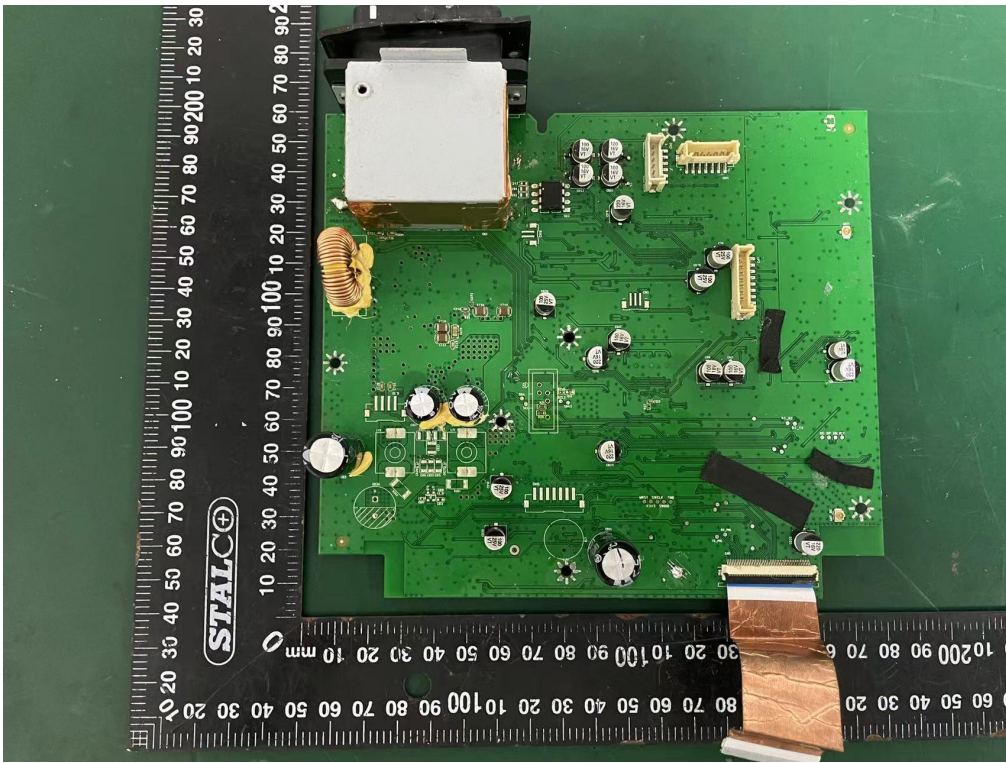

Internal photos  
M/N: PMX-HD14

Internal photos  
M/N: PMX-HD14

CW5125  
Bluetooth  
antenna

Internal photos  
M/N: PMX-HD14

Internal photos  
M/N: PMX-HD14

BT  
CW5125

Internal photos  
M/N: PMX-HD14

Internal photos  
M/N: PMX-HD14

Internal photos  
M/N: PMX-HD14

CW889  
Bluetooth  
antenna

Internal photos  
M/N: PMX-HD14