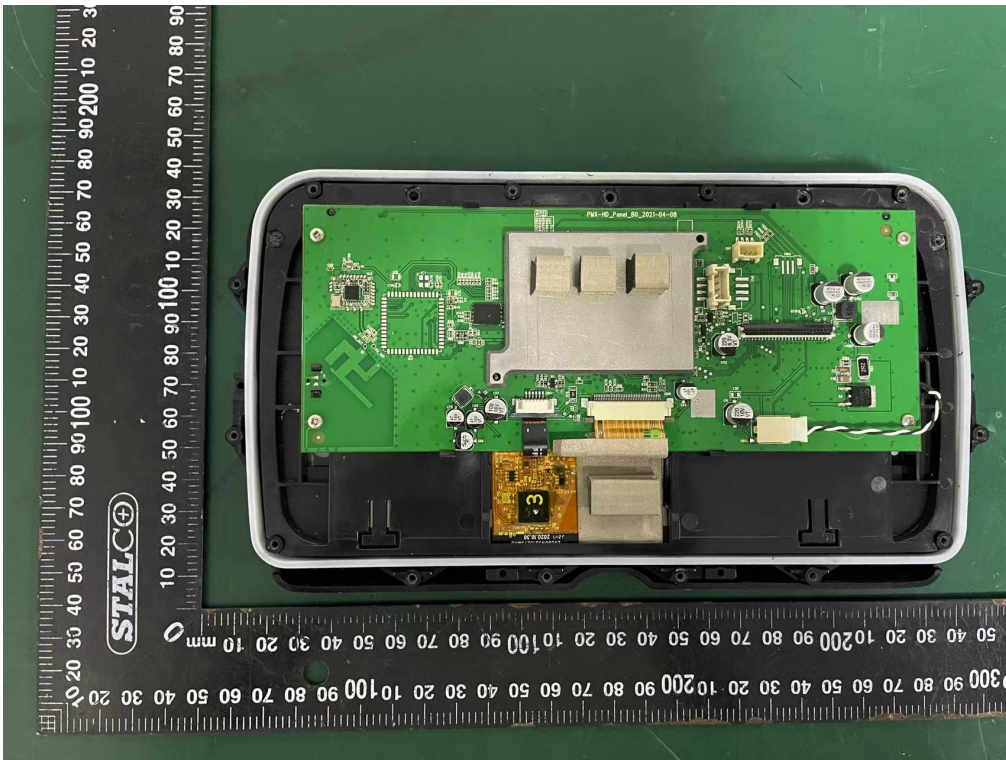

Internal photos  
M/N: PMX-HD14

Internal photos  
M/N: PMX-HD14

CW5125  
Bluetooth  
antenna

Internal photos  
M/N: PMX-HD14

Internal photos  
M/N: PMX-HD14

BT  
CW5125

Internal photos  
M/N: PMX-HD14

Internal photos  
M/N: PMX-HD14

Internal photos  
M/N: PMX-HD14

CW889  
Bluetooth  
antenna

Internal photos  
M/N: PMX-HD14