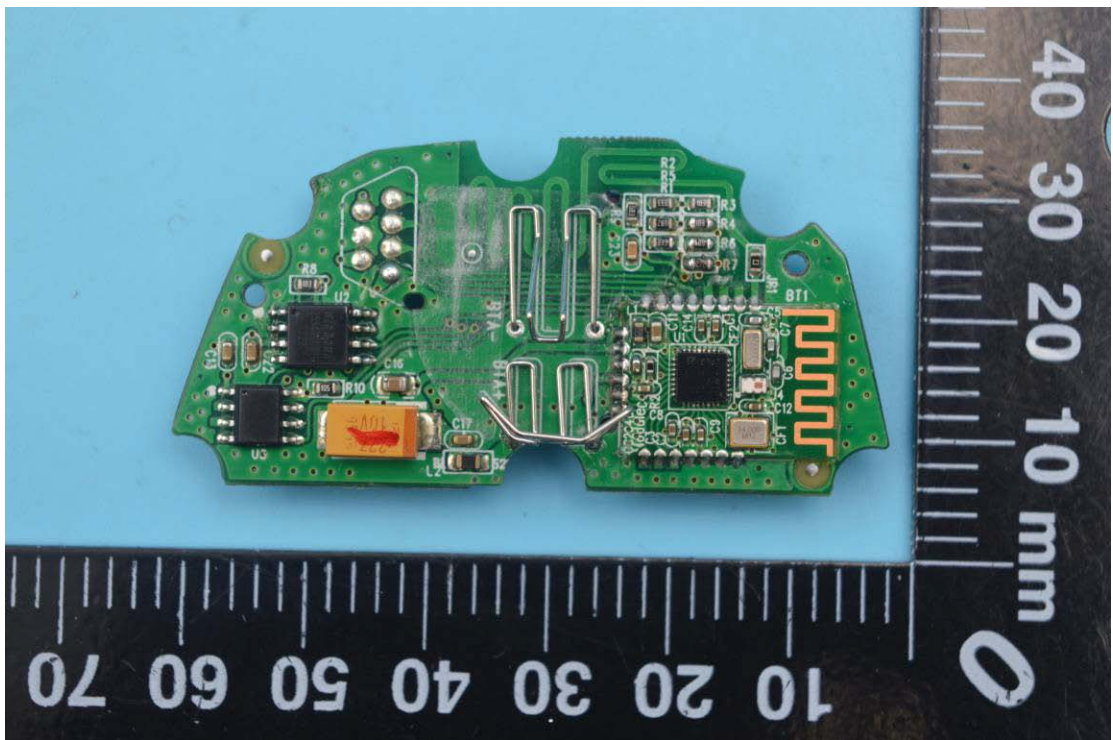

Model Name: PMX-BTUR

## Internal Photos

### 1. EUT uncover view

2. Mainboard front view

3. Mainboard rear view

#### 4. BT antenna view