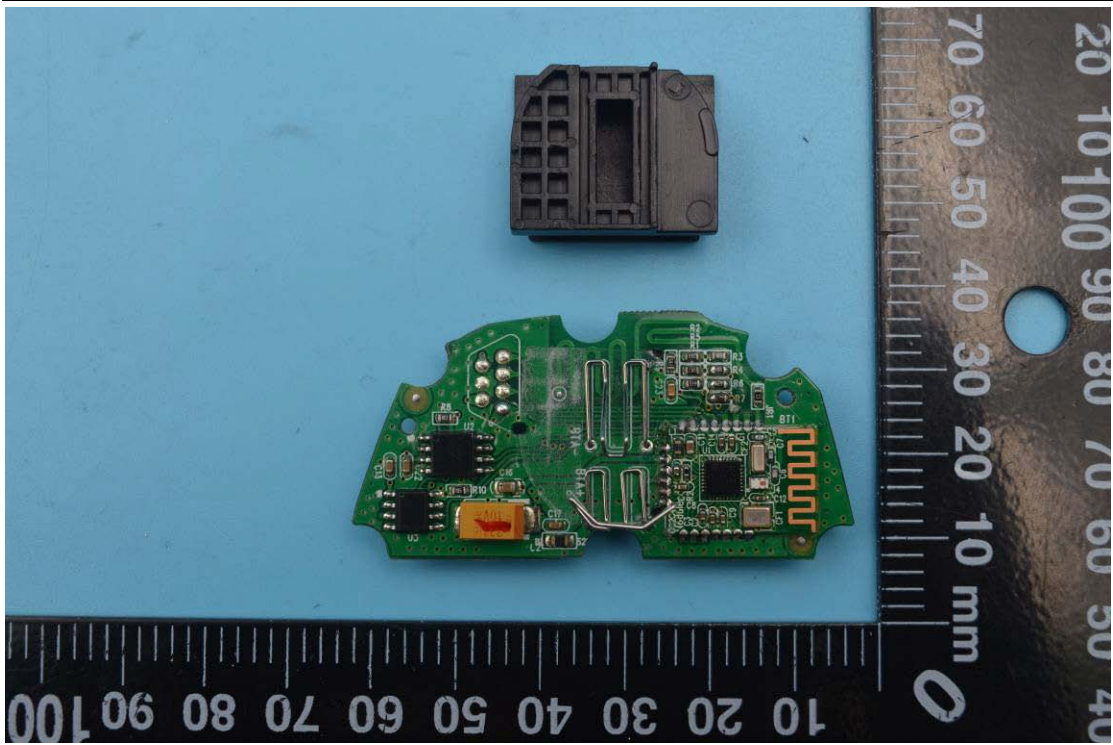

Model Name: PMX-BTUR

## Internal Photos

### 1. EUT uncover view

2. Mainboard front view

3. Mainboard rear view