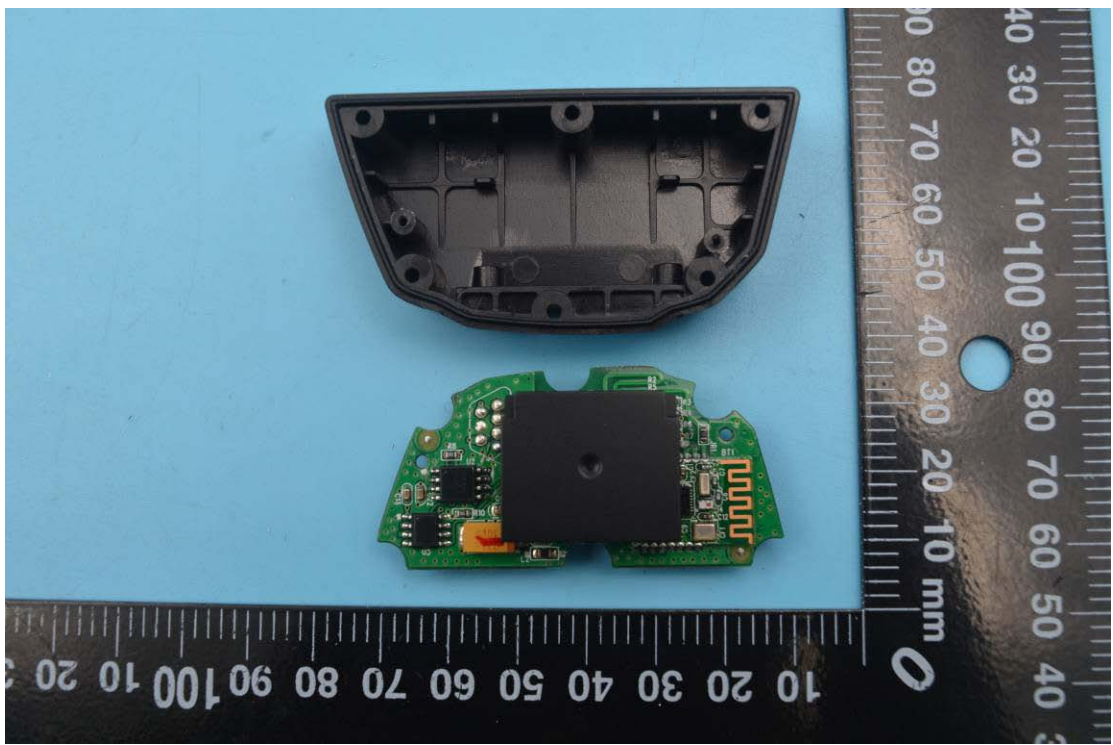

Model Name: PMX-BTUR

## Internal Photos

### 1. EUT uncover view

2. Mainboard front view

3. Mainboard rear view