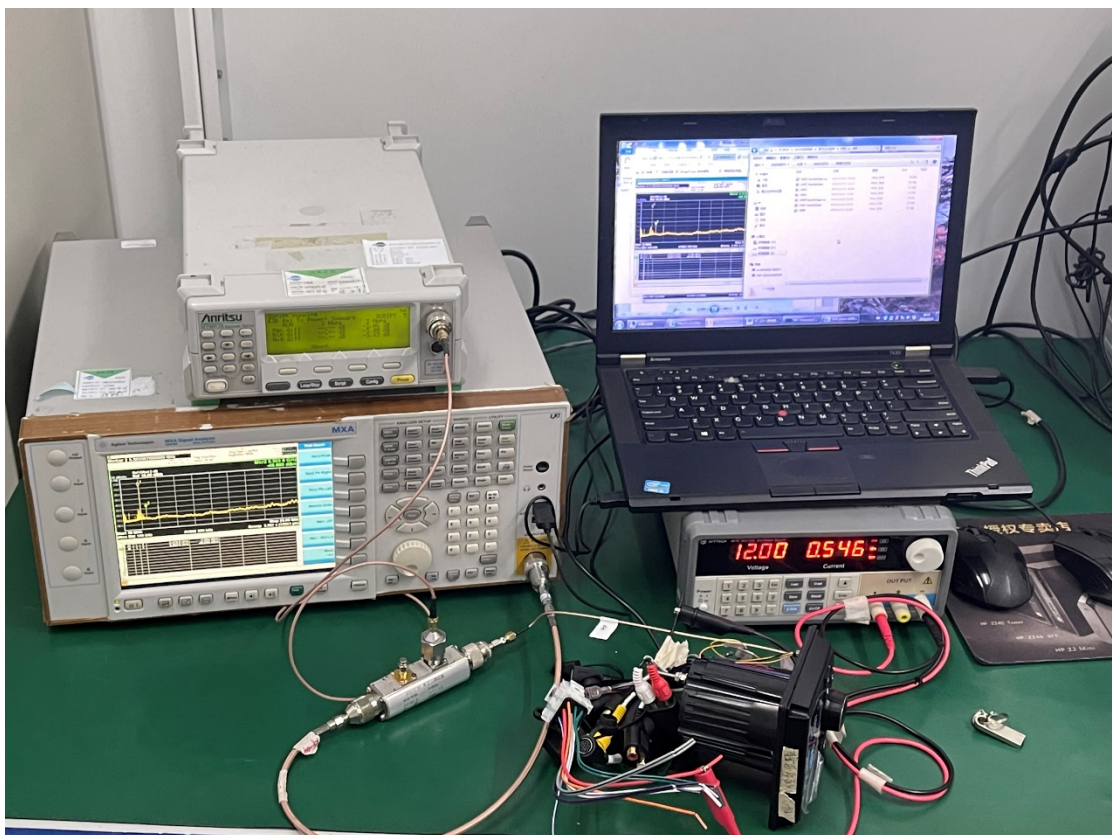

FCC ID:2AA7S-PMX3, IC:27141-PMX3

Test Setup Photos

1. Radiated emission (9KHz-30MHz)

2. Radiated emission (30MHz-1GHz)

3. Radiated emission (above 1GHz)

4. RF measurement setup

(Bluetooth BR+EDR)