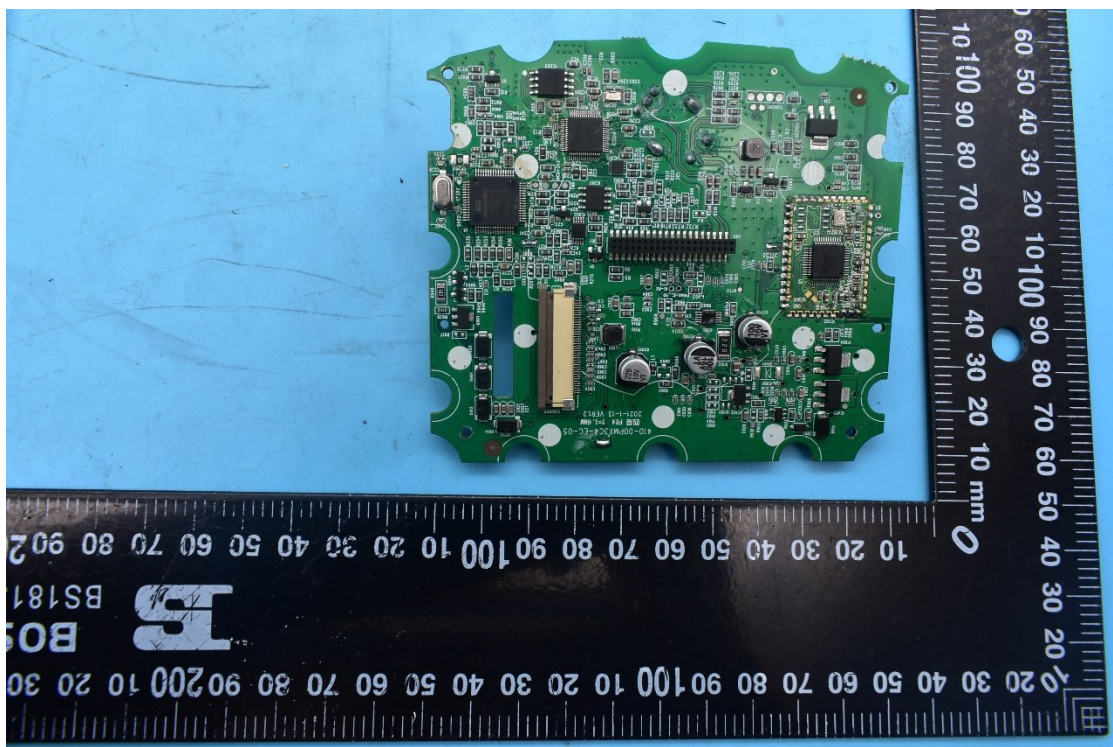

FCC ID:2AA7S-PMX3, IC:27141-PMX3, Model: PMX-3

## Internal Photos

### 1. EUT uncover view

## 2. Antenna view