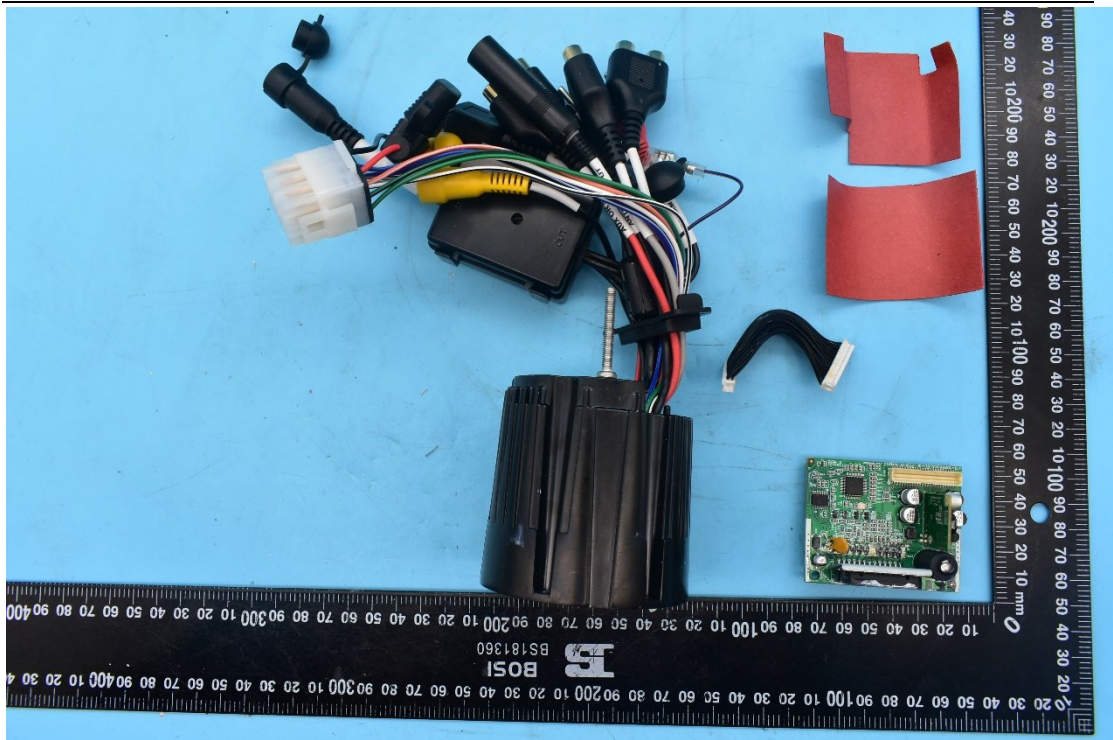

FCC ID:2AA7S-PMX3, IC:27141-PMX3, Model: PMX-3

## Internal Photos

### 1. EUT uncover view

## 2. Antenna view