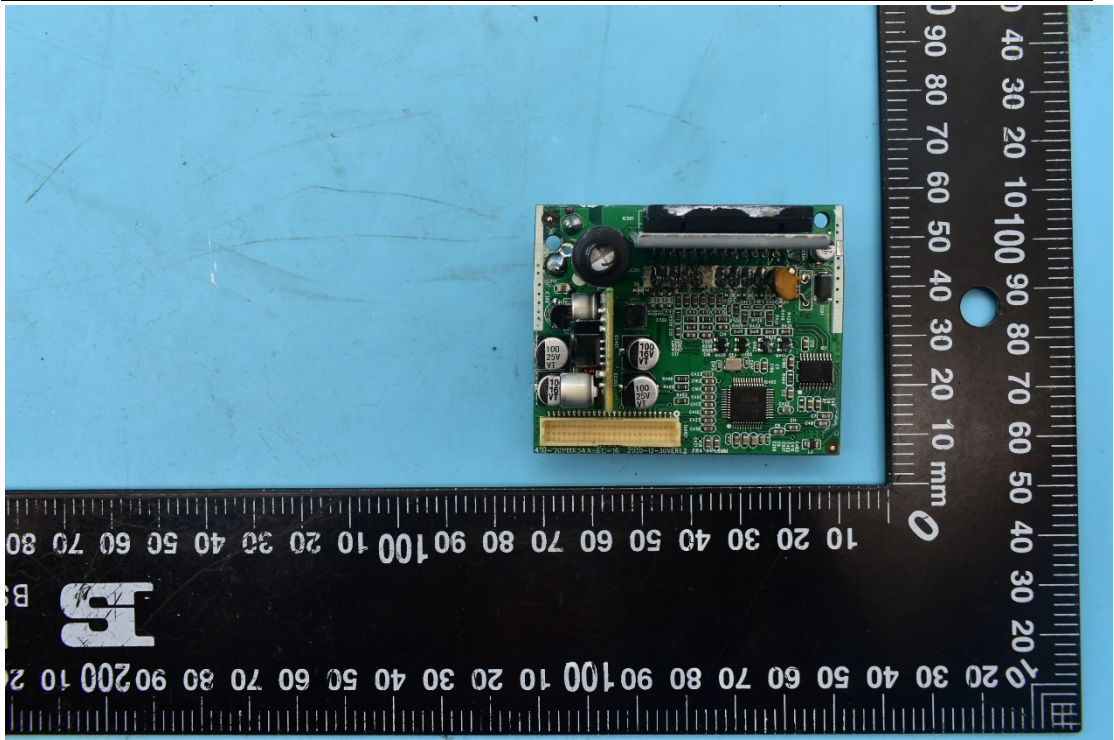

FCC ID:2AA7S-PMX3, IC:27141-PMX3, Model: PMX-3

### 1. EUT uncover view

## 2. Antenna view