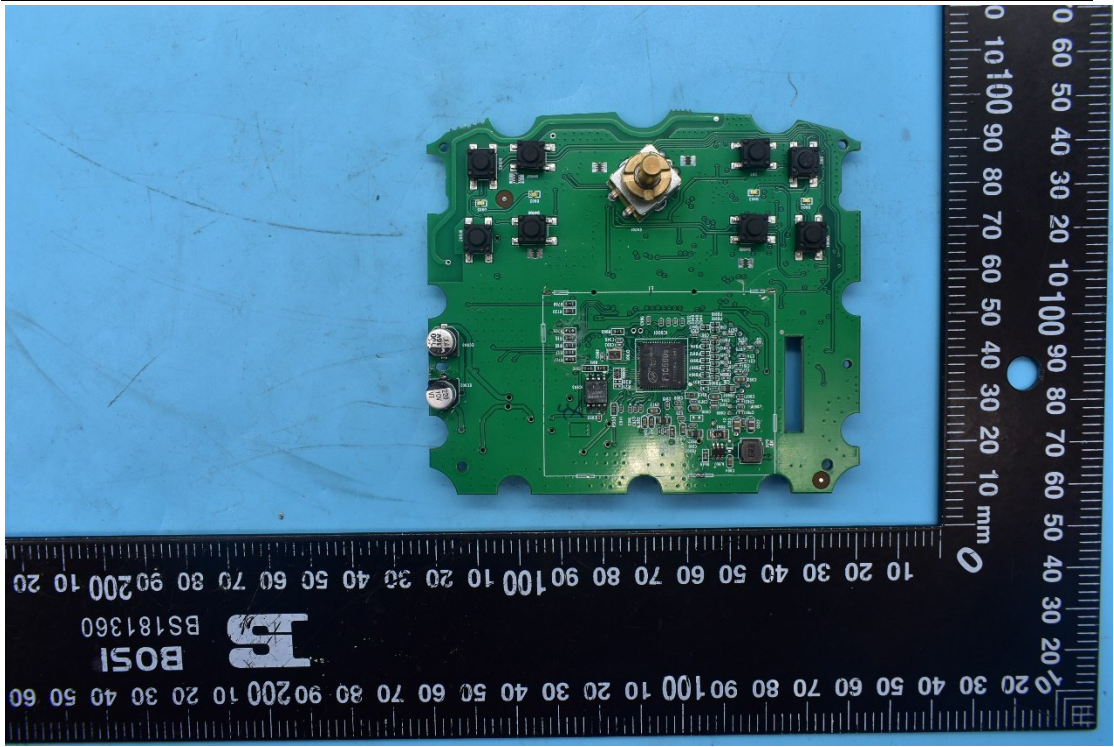

FCC ID:2AA7S-PMX3, IC:27141-PMX3, Model: PMX-3

### 1. EUT uncover view

## 2. Antenna view