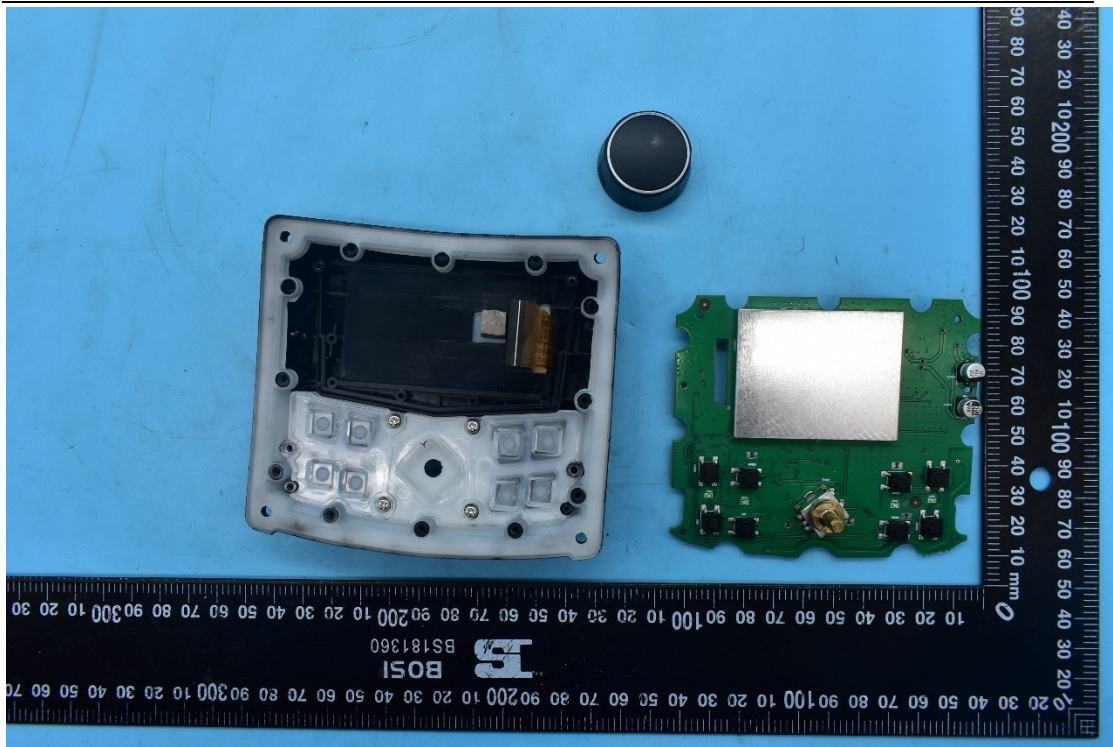

FCC ID:2AA7S-PMX3, IC:27141-PMX3, Model: PMX-3

## Internal Photos

### 1. EUT uncover view

## 2. Antenna view