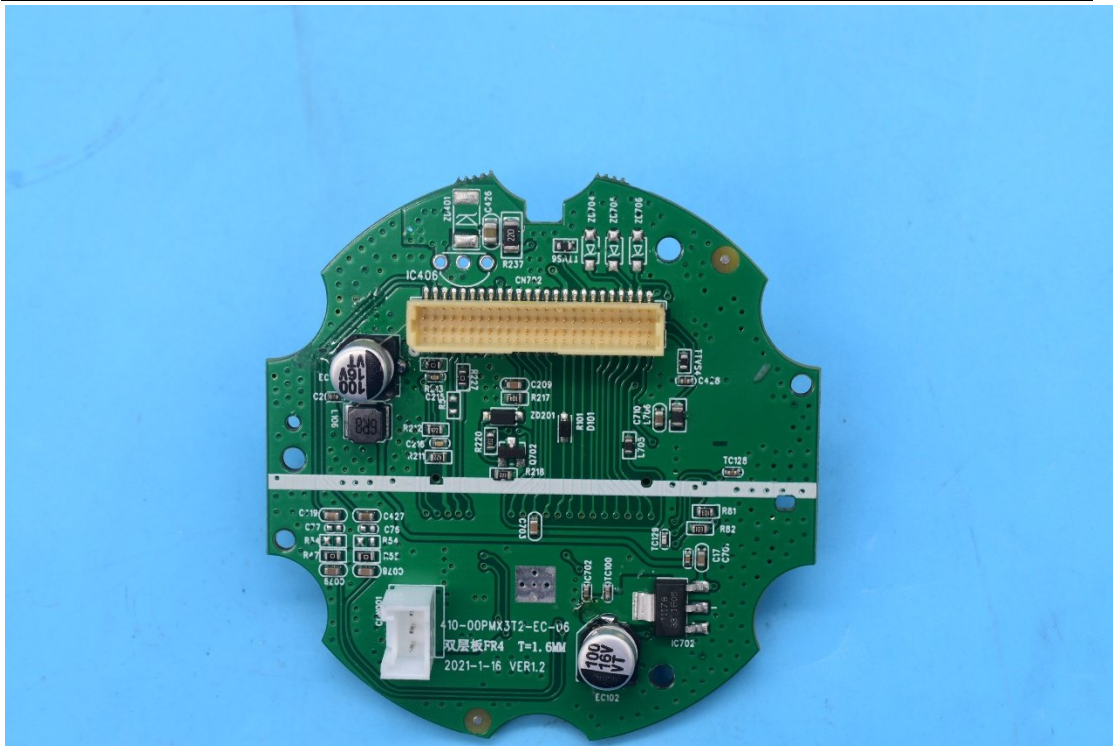

FCC ID:2AA7S-PMX3, IC:27141-PMX3, Model: PMX-3

## Internal Photos

### 1. EUT uncover view

## 2. Antenna view