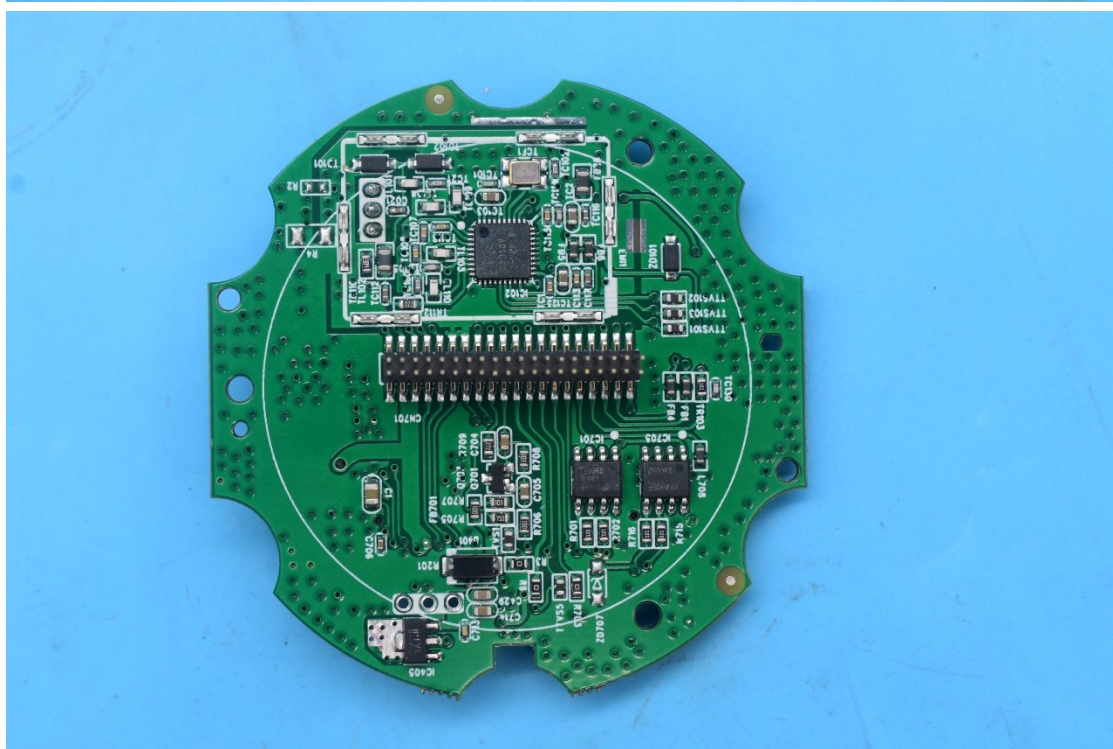

FCC ID:2AA7S-PMX3, IC:27141-PMX3, Model: PMX-3

## Internal Photos

### 1. EUT uncover view

## 2. Antenna view