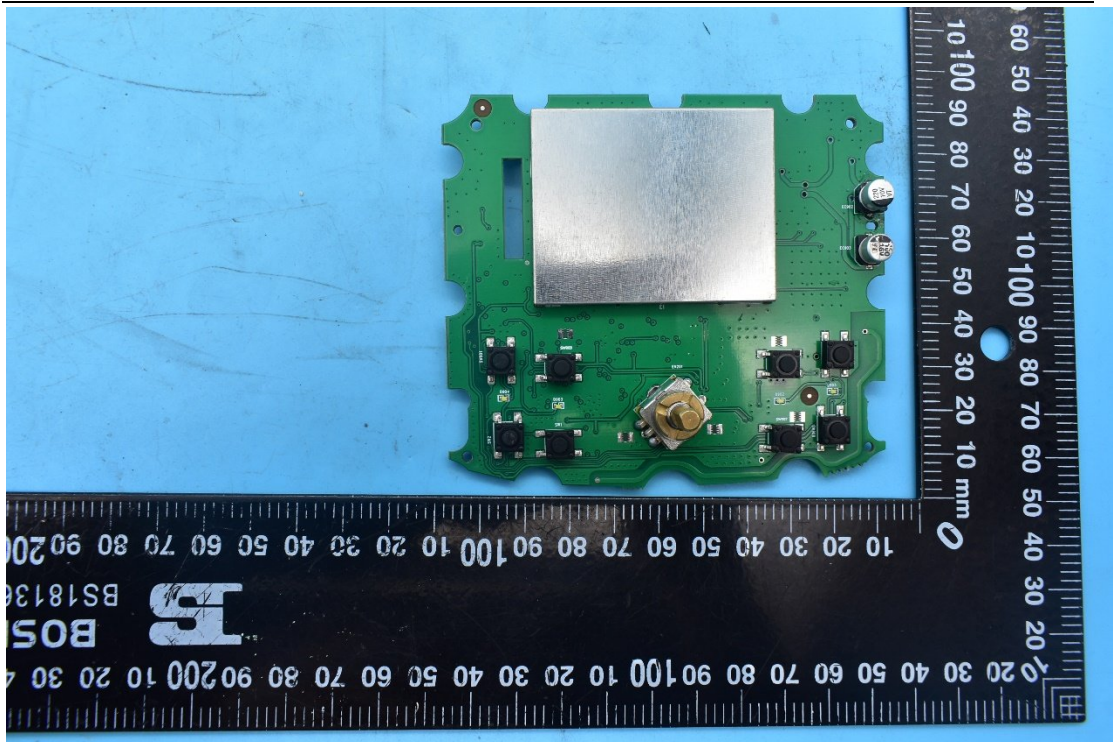

FCC ID:2AA7S-PMX3, IC:27141-PMX3, Model: PMX-3

## Internal Photos

### 1. EUT uncover view

## 2. Antenna view