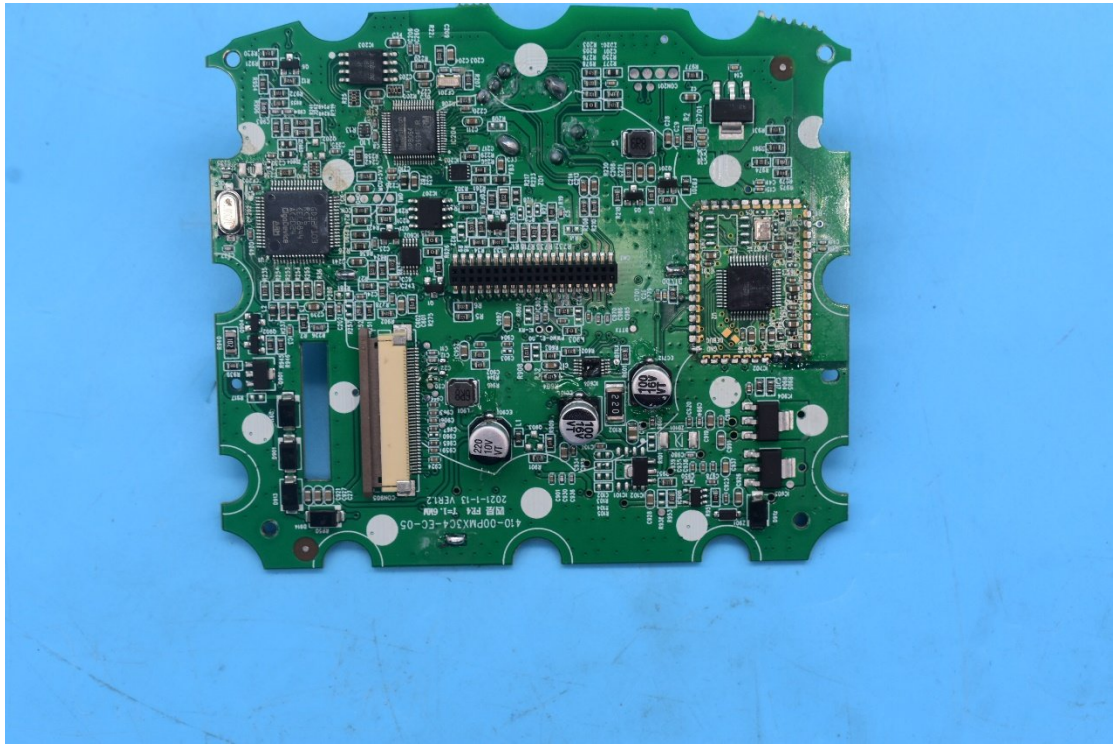

FCC ID:2AA7S-PMX3, IC:27141-PMX3, Model: PMX-3

## Internal Photos

### 1. EUT uncover view

## 2. Antenna view