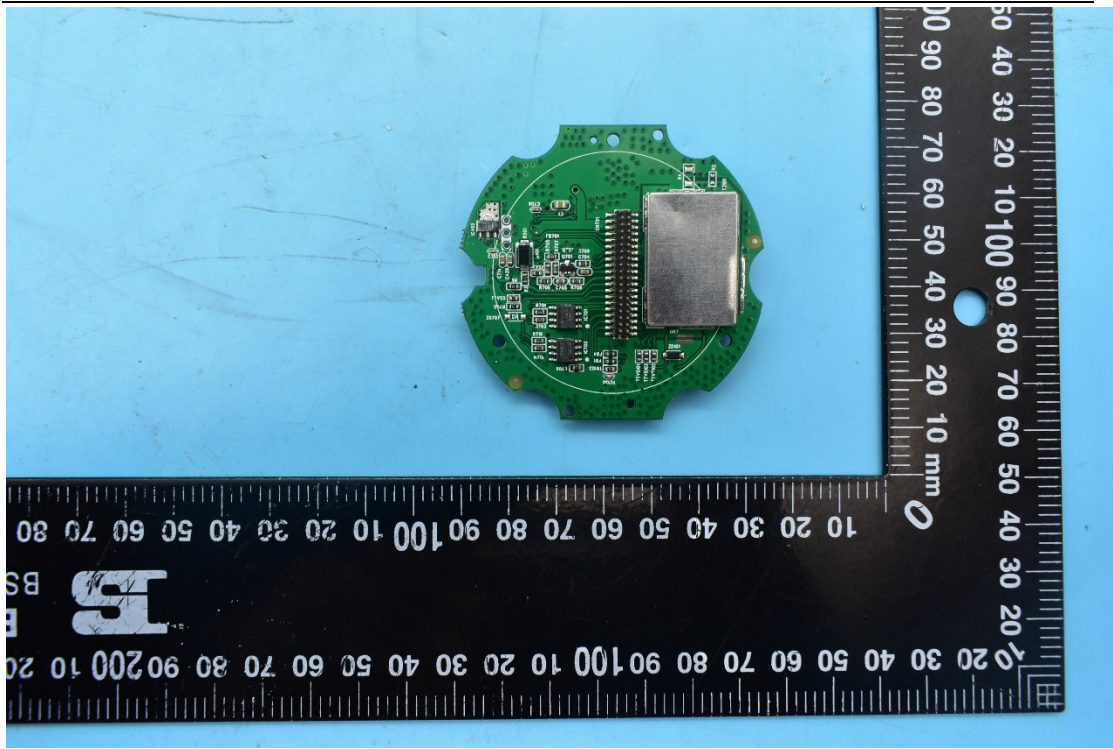

FCC ID:2AA7S-PMX3, IC:27141-PMX3, Model: PMX-3

## Internal Photos

### 1. EUT uncover view

## 2. Antenna view