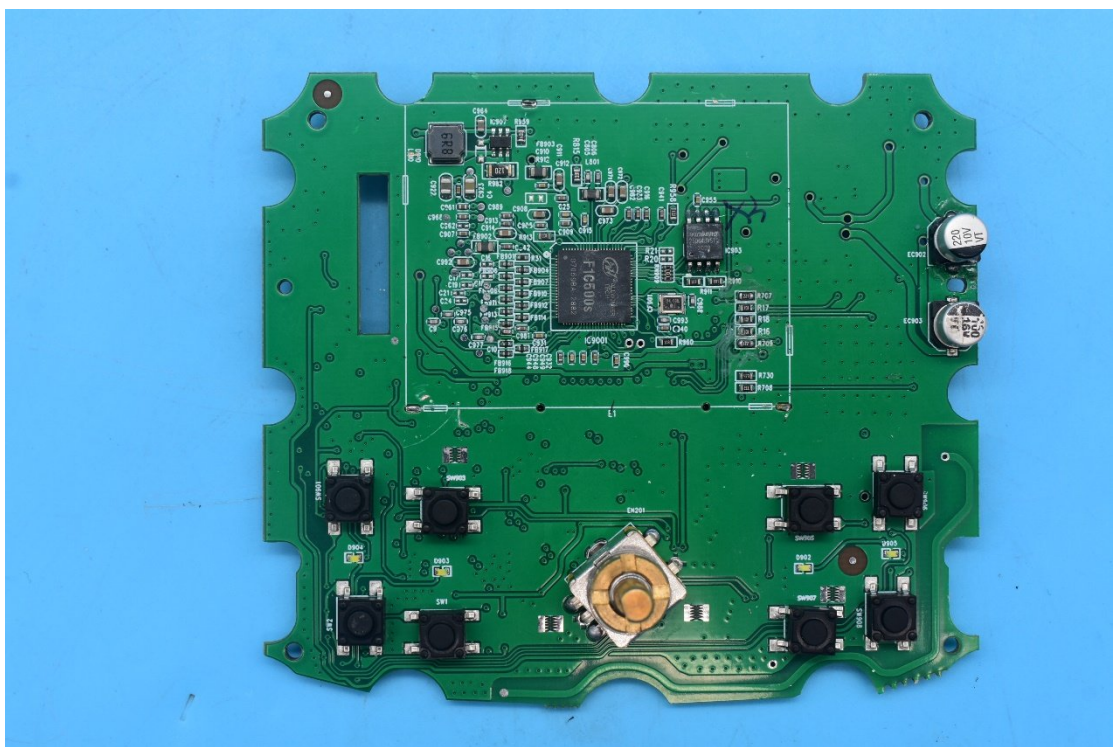

FCC ID:2AA7S-PMX3, IC:27141-PMX3, Model: PMX-3

## Internal Photos

### 1. EUT uncover view

## 2. Antenna view