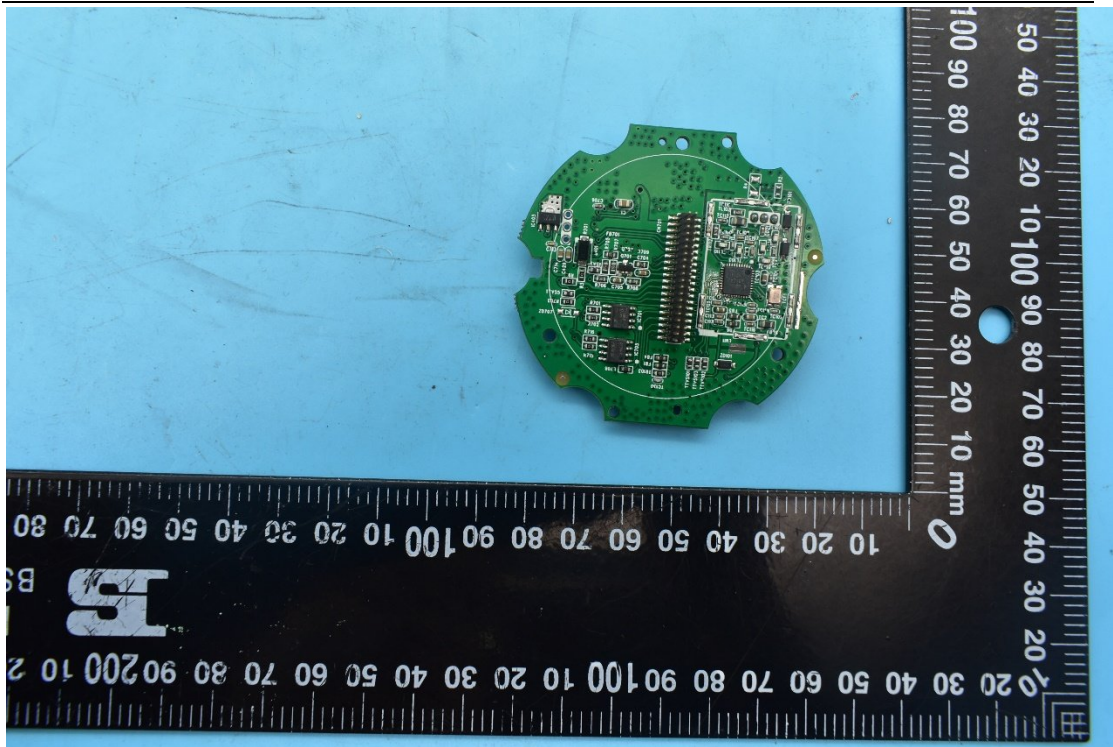

FCC ID:2AA7S-PMX3, IC:27141-PMX3, Model: PMX-3

## Internal Photos

### 1. EUT uncover view

## 2. Antenna view