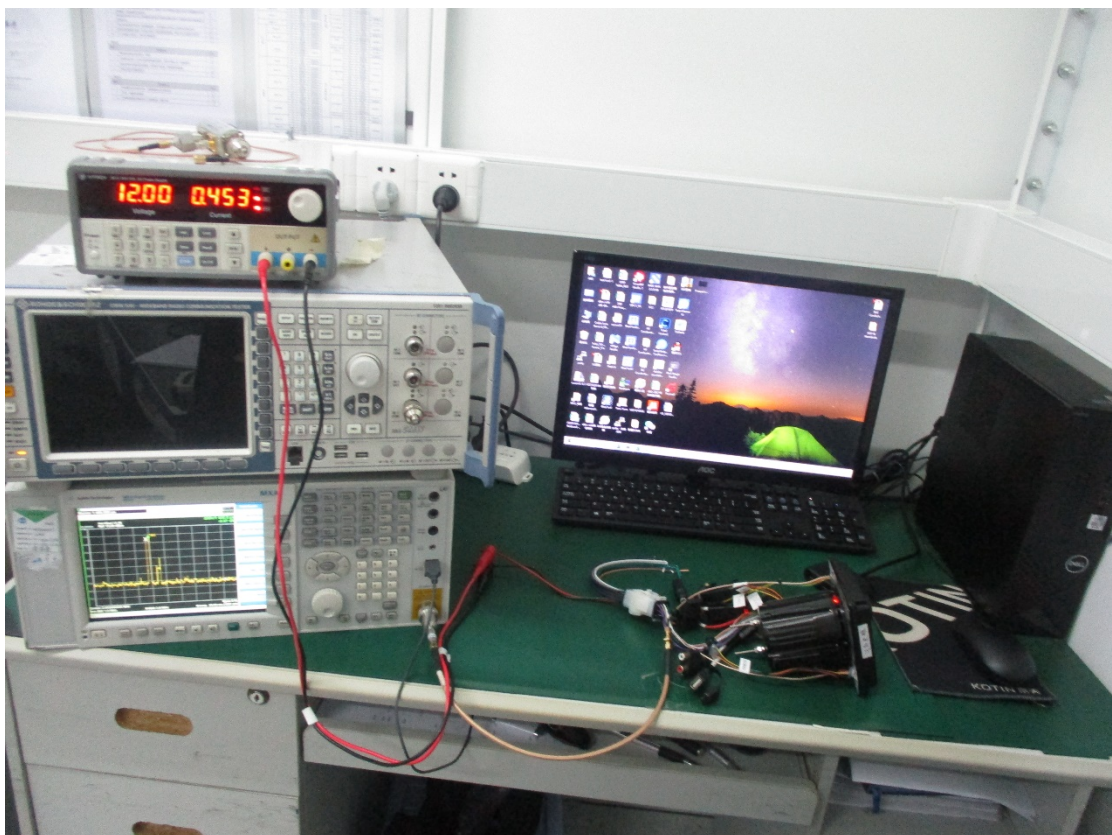

FCC ID:2AA7S-PMX1, IC:27141-PMX1

Test Setup Photos

1. Radiated emission (9KHz-30MHz)

2. Radiated emission (30MHz-1GHz)

3. Radiated emission (above 1GHz)

4. RF measurement setup

(Bluetooth LE)