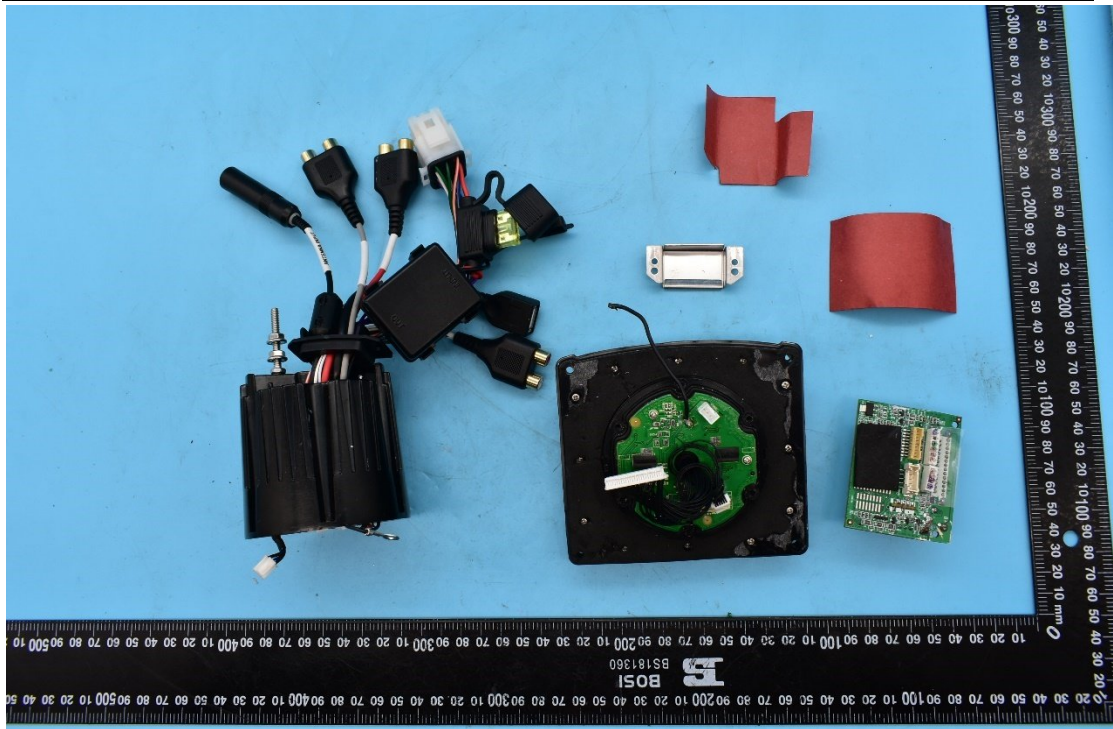

FCC ID:2AA7S-PMX1, IC:27141-PMX1

## Internal Photos

## 2. Antenna view