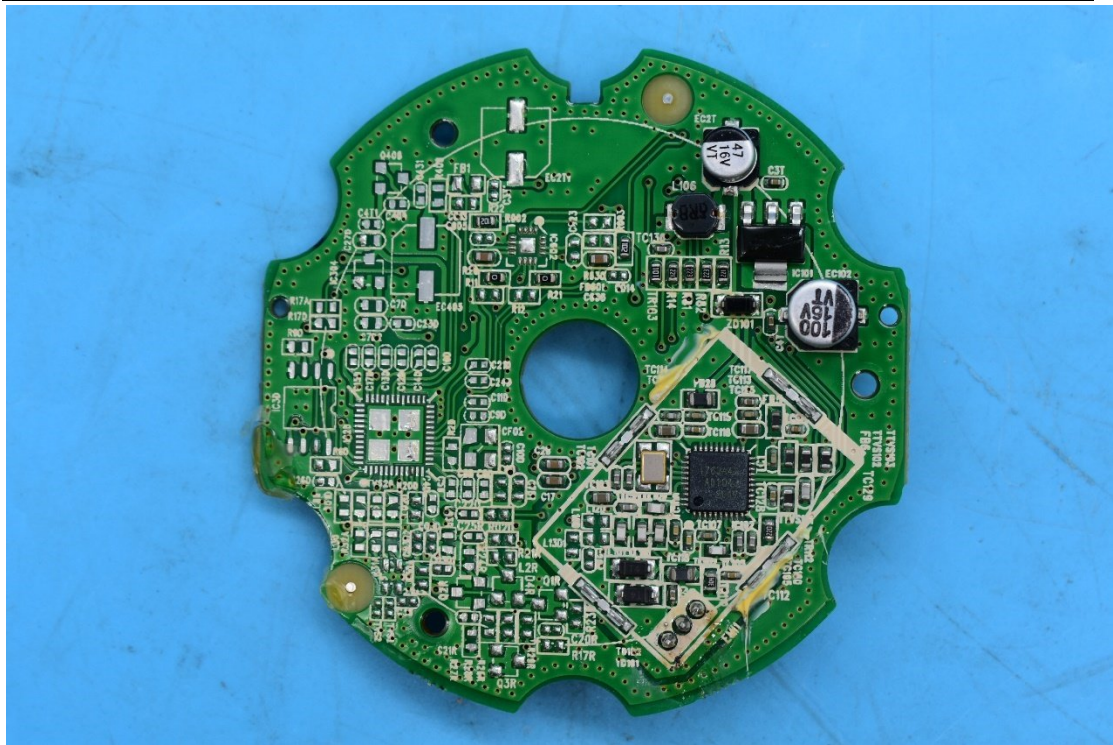

FCC ID:2AA7S-PMX1, IC:27141-PMX1

## Internal Photos

### 1. EUT uncover view

## 2. Antenna view