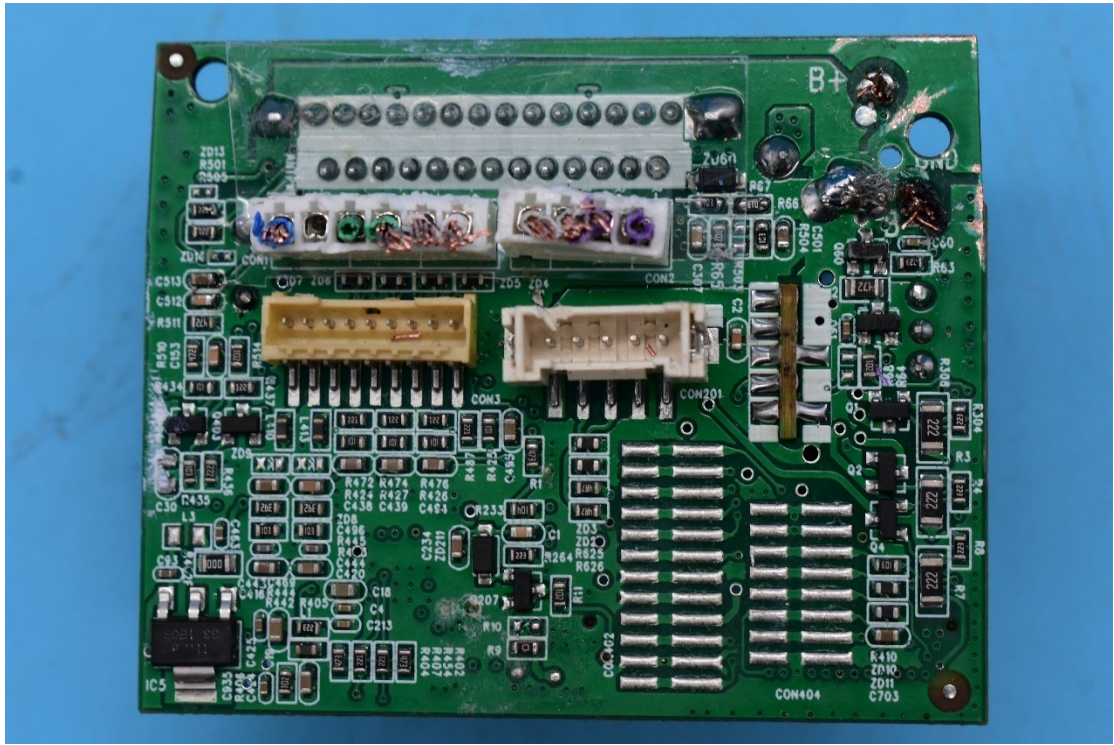

FCC ID:2AA7S-PMX1, IC:27141-PMX1

## Internal Photos

### 1. EUT uncover view

## 2. Antenna view