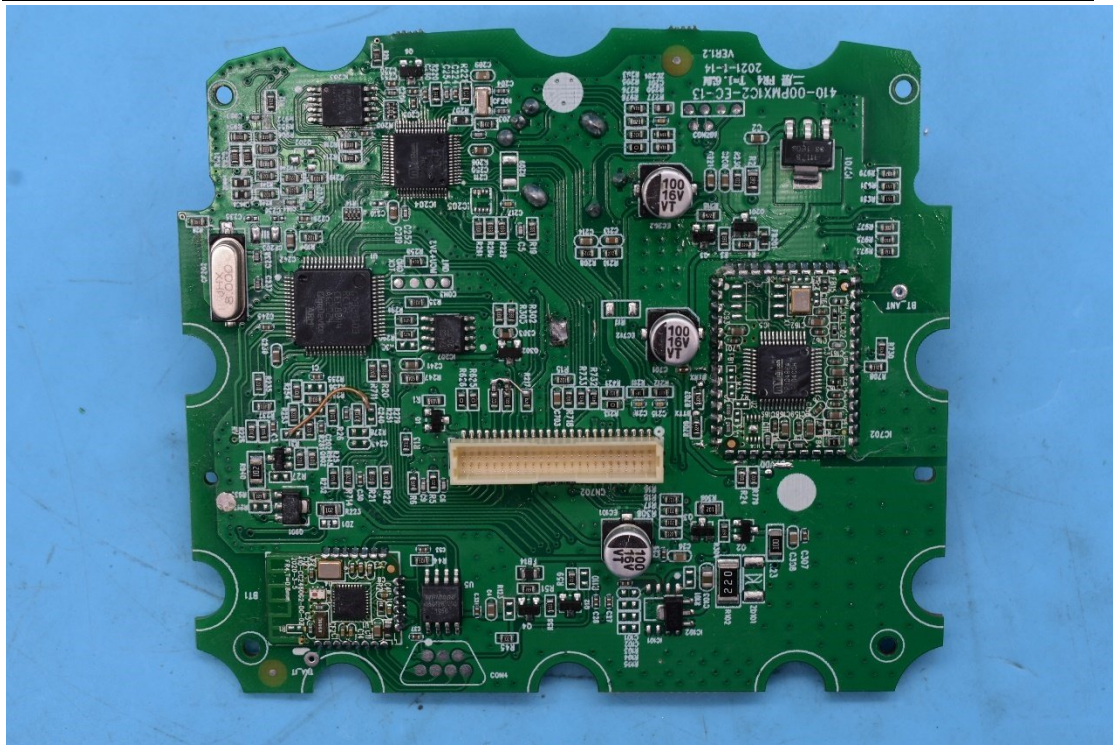

FCC ID:2AA7S-PMX1, IC:27141-PMX1

## Internal Photos

### 1. EUT uncover view

## 2. Antenna view