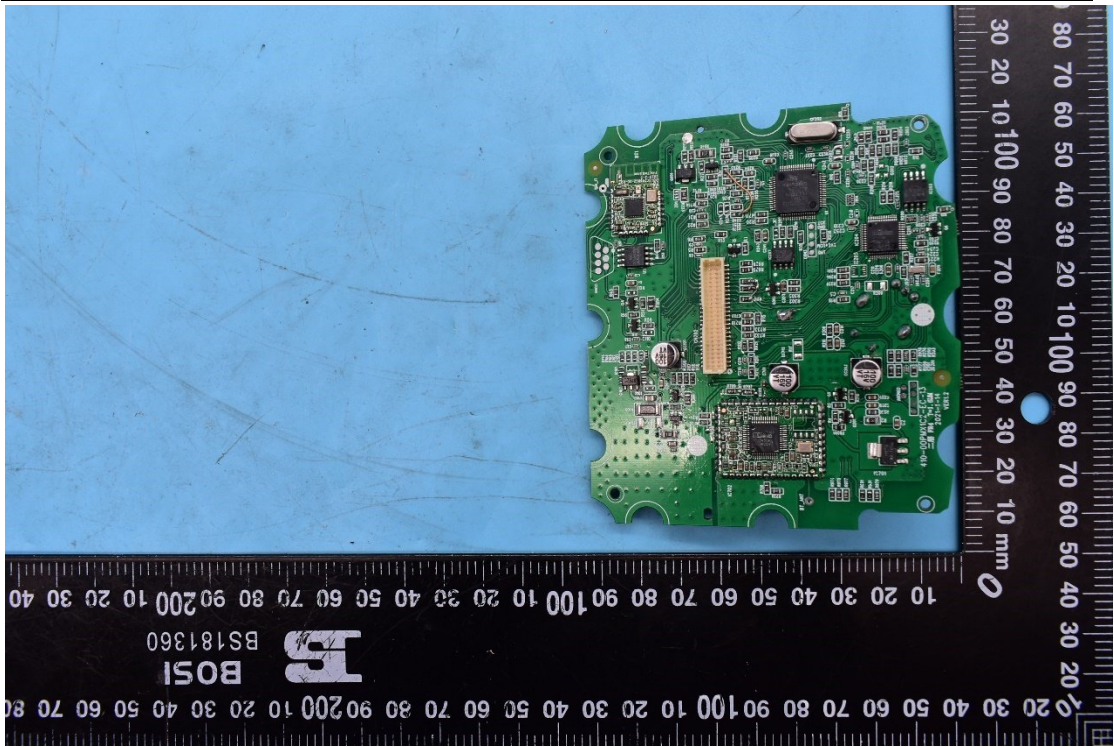

FCC ID:2AA7S-PMX1, IC:27141-PMX1

## Internal Photos

### 1. EUT uncover view

## 2. Antenna view