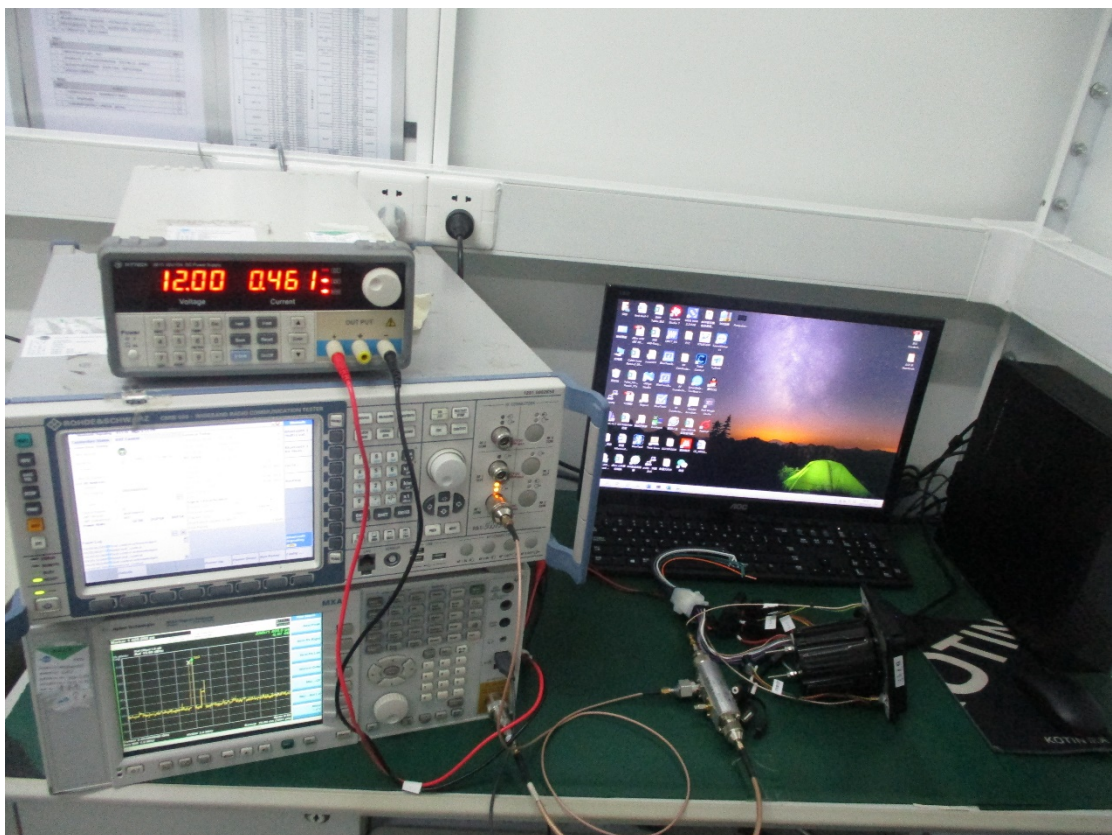

FCC ID:2AA7S-PMX1, IC:27141-PMX1

Test Setup Photos

1. Radiated emission (9KHz-30MHz)

2. Radiated emission (30MHz-1GHz)

3. Radiated emission (above 1GHz)

4. RF measurement setup

(Bluetooth BR+EDR)