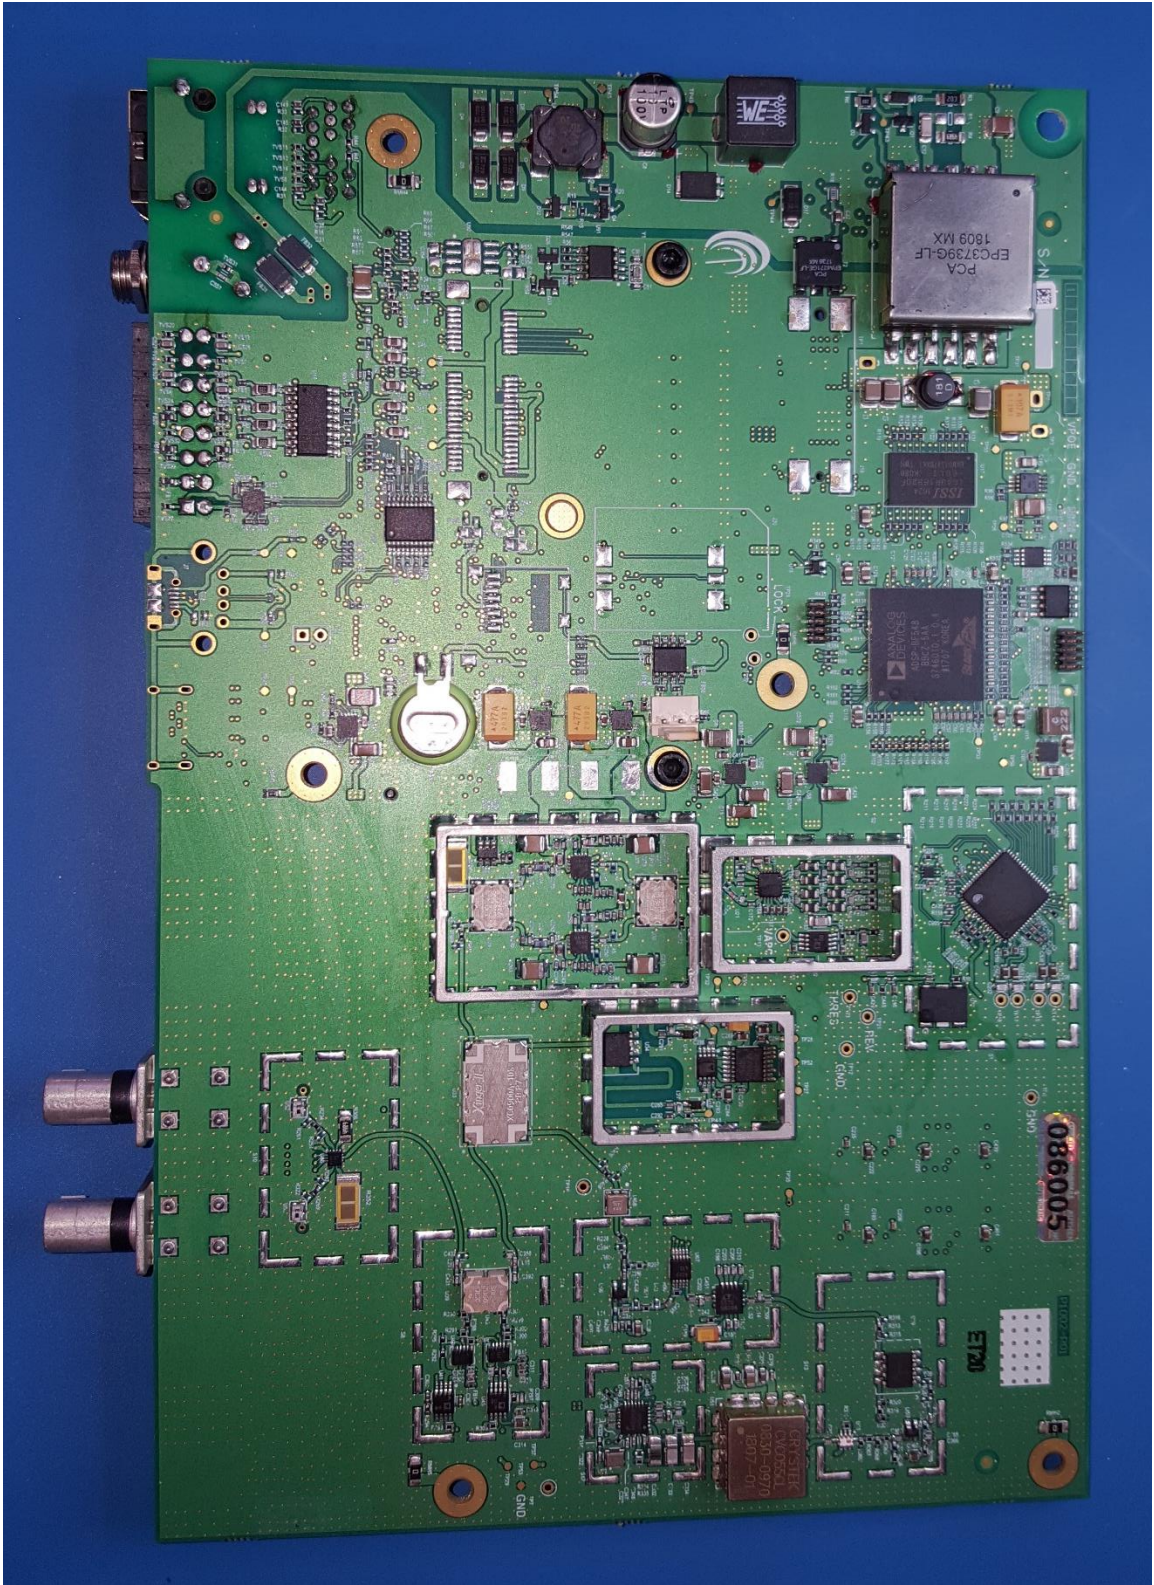

FCC ID: 2AA7KSATURN-26000

IC: 20068-SATURN26000

Internal Photos

Figure 1: Top Side, Shield Can Lids Installed

Figure 2: Top Side, Shield Can Lids Removed

Figure 3: Bottom Side, Shield Can Lids Installed

Figure 4: Bottom Side, Shield Can Lids Removed

Figure 5: PCB Assembled into Enclosure