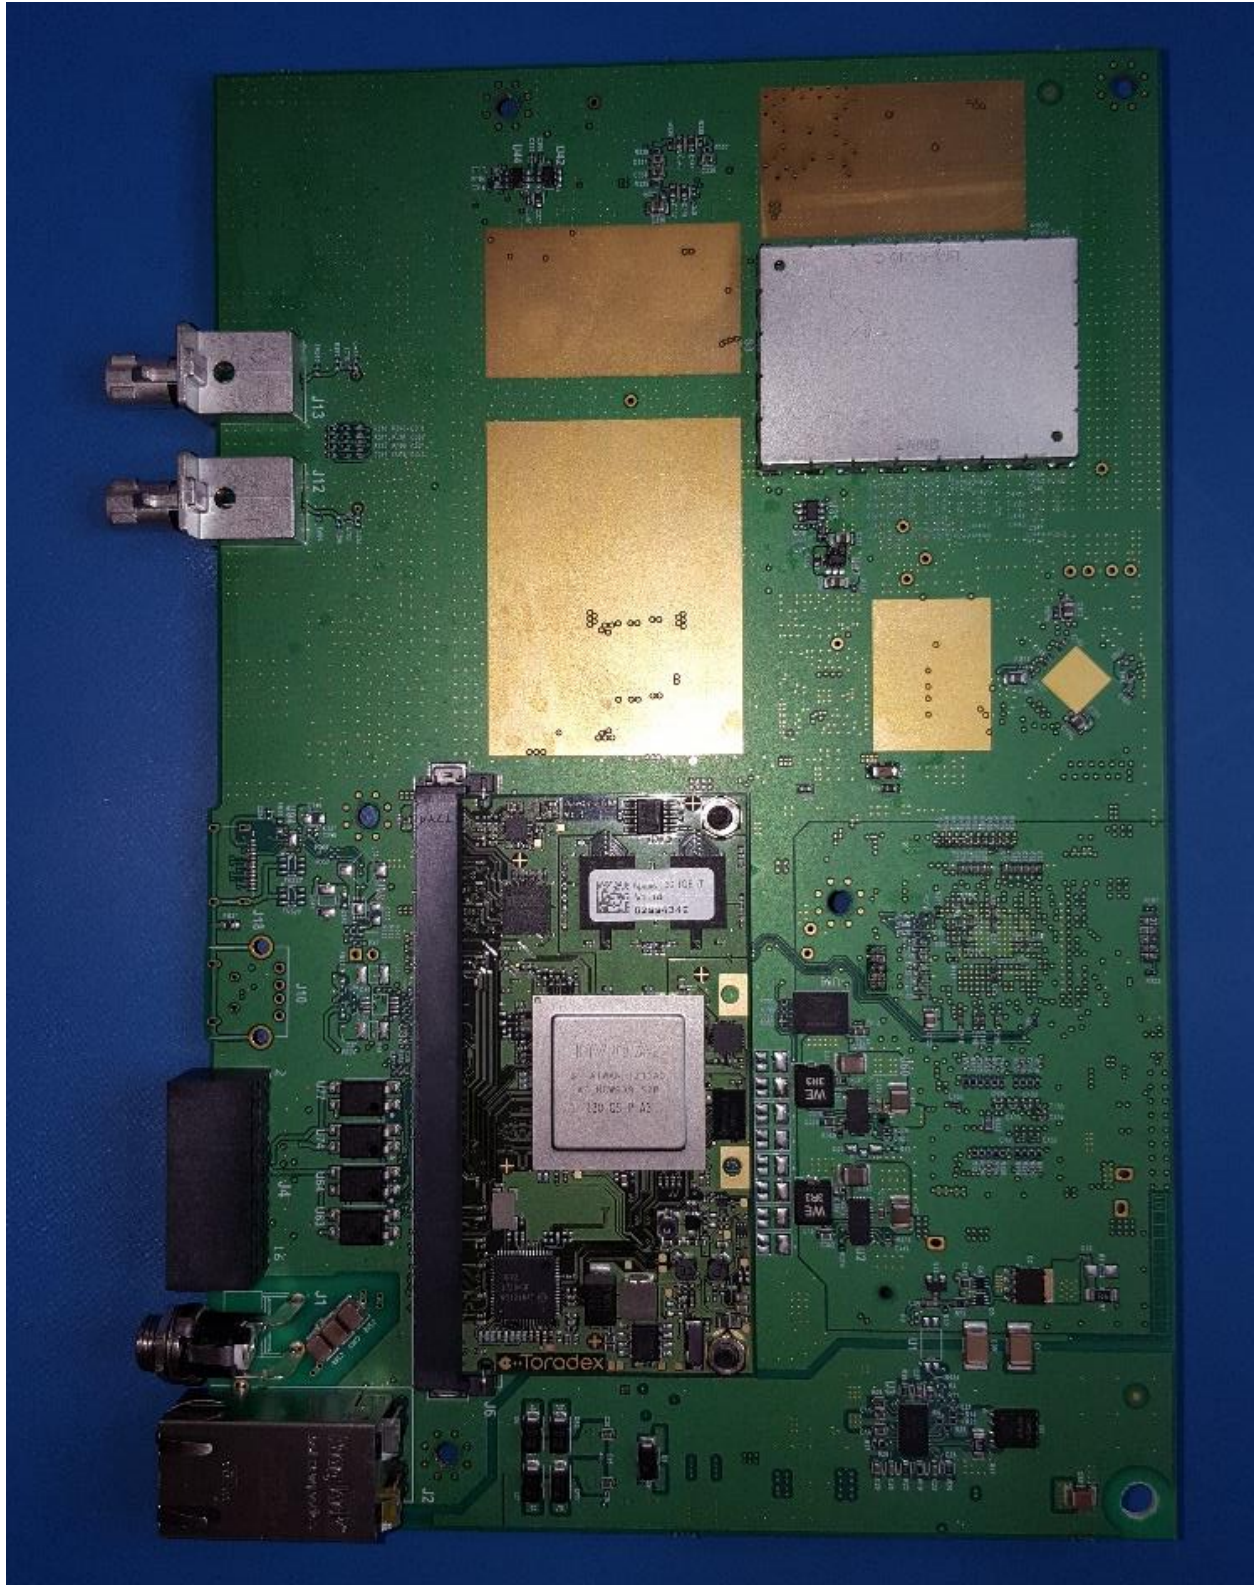

FCC ID: 2AA7KSATURN-26000

IC: 20068-SATURN26000

Internal Photos

Figure 1: Top Side, Shield Can Lids Installed

Figure 2: Top Side, Shield Can Lids Removed

Figure 3: Bottom Side, Shield Can Lids Installed

Figure 4: Bottom Side, Shield Can Lids Removed

Figure 5: PCB Assembled into Enclosure