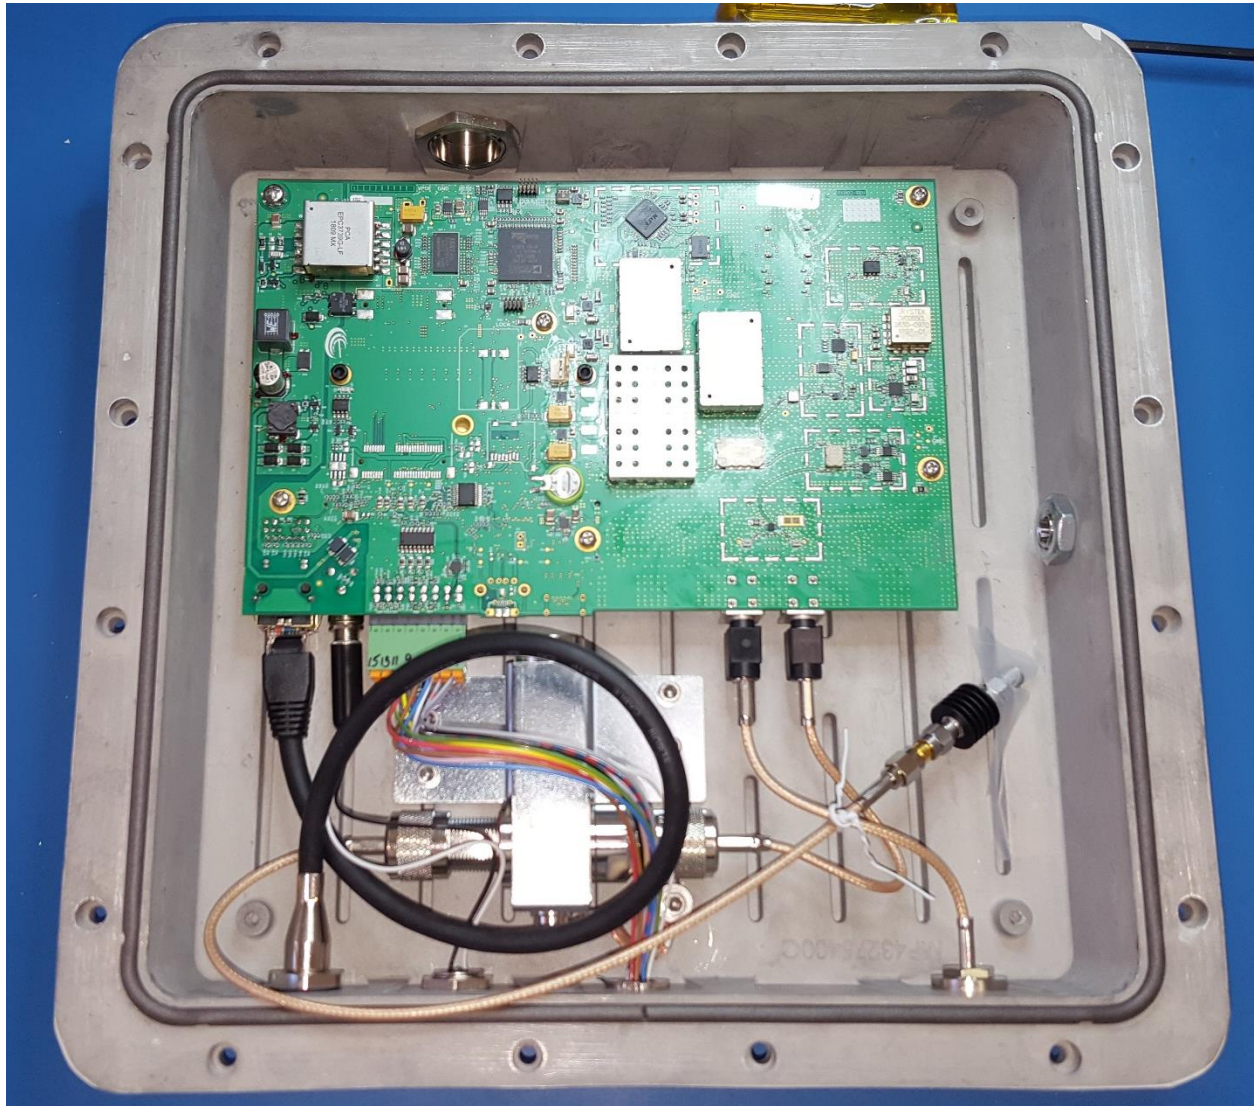

FCC ID: 2AA7KSATURN-26000

IC: 20068-SATURN26000

Internal Photos

Figure 1: Top Side, Shield Can Lids Installed

Figure 2: Top Side, Shield Can Lids Removed

Figure 3: Bottom Side, Shield Can Lids Installed

Figure 4: Bottom Side, Shield Can Lids Removed

Figure 5: PCB Assembled into Enclosure