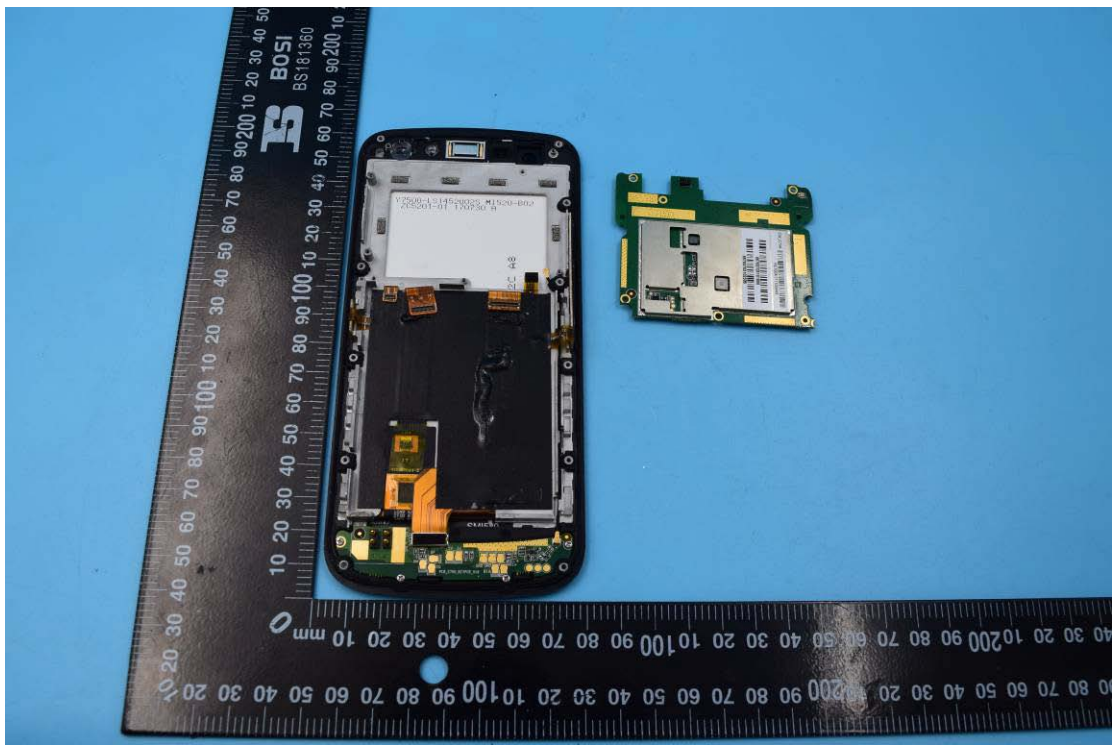

FCC ID: 2AA7KPYXIS-HRD23000

Internal Photos

1. EUT uncover view

2. Mainboard front view

3. Mainboard rear view

4. Antenna view