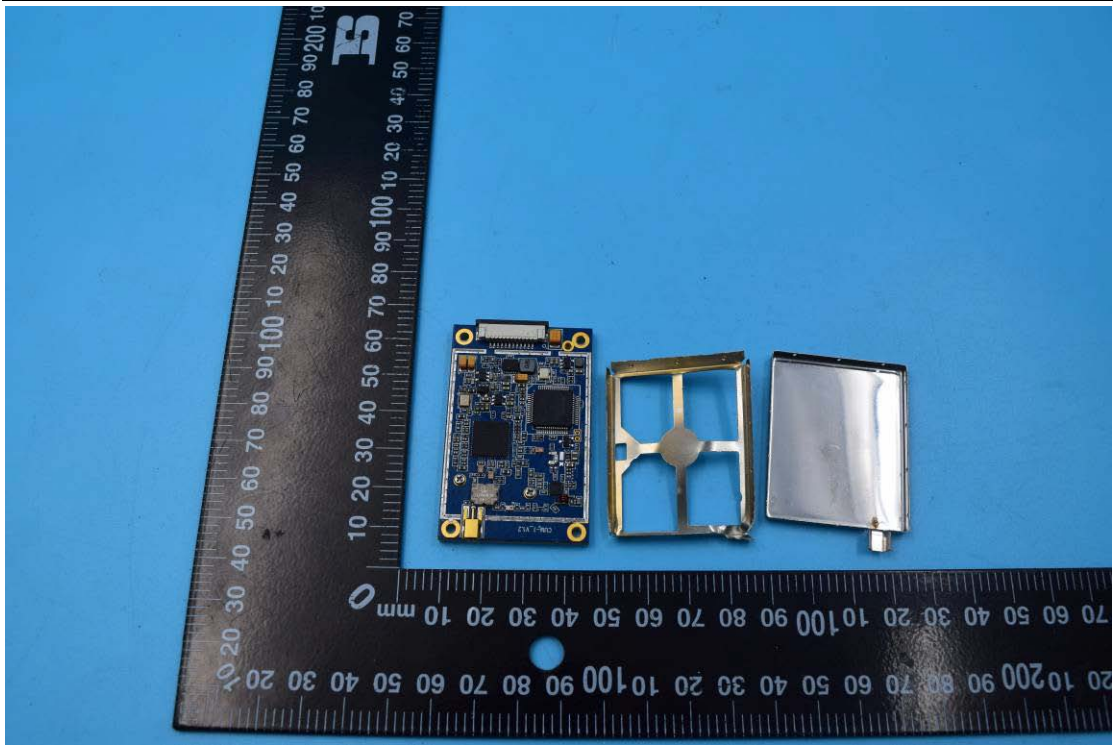

FCC ID: 2AA7KPYXIS-HRD23000

Internal Photos

1. EUT uncover view

2. Mainboard front view

3. Mainboard rear view

4. Antenna view