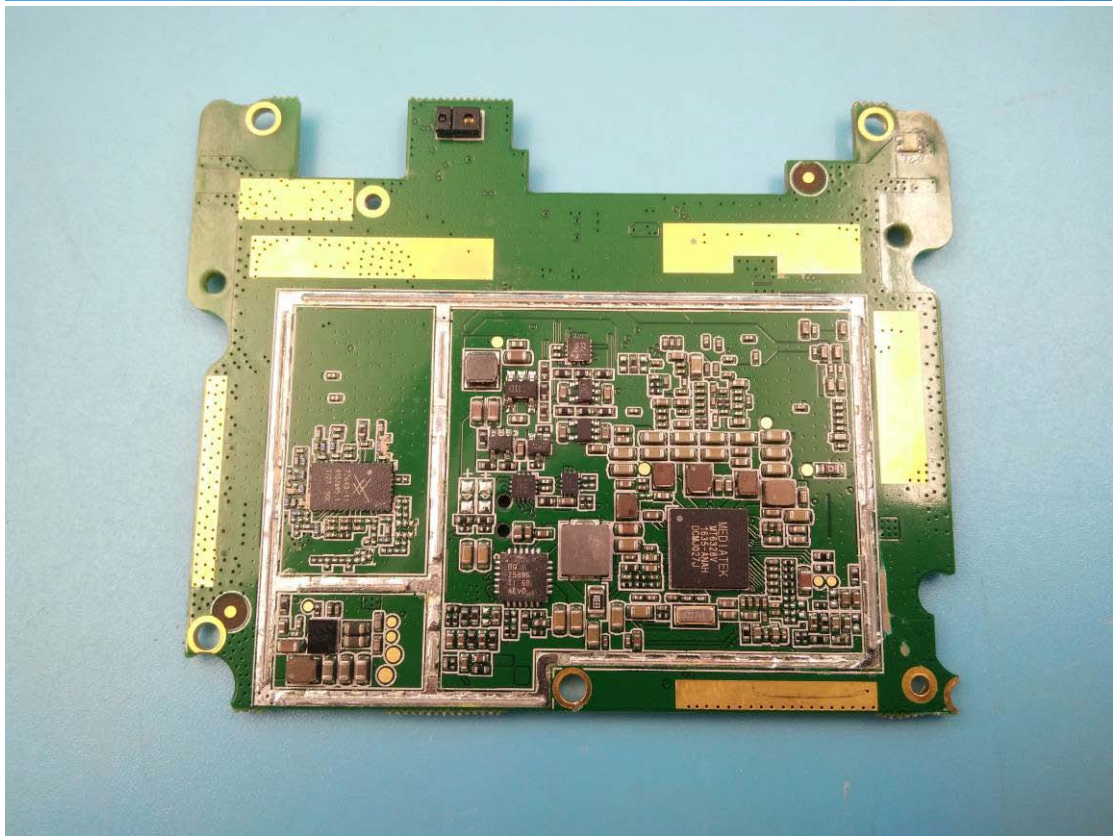

FCC ID: 2AA7KPYXIS-HRD23000

Internal Photos

1. EUT uncover view

2. Mainboard front view

3. Mainboard rear view

4. Antenna view