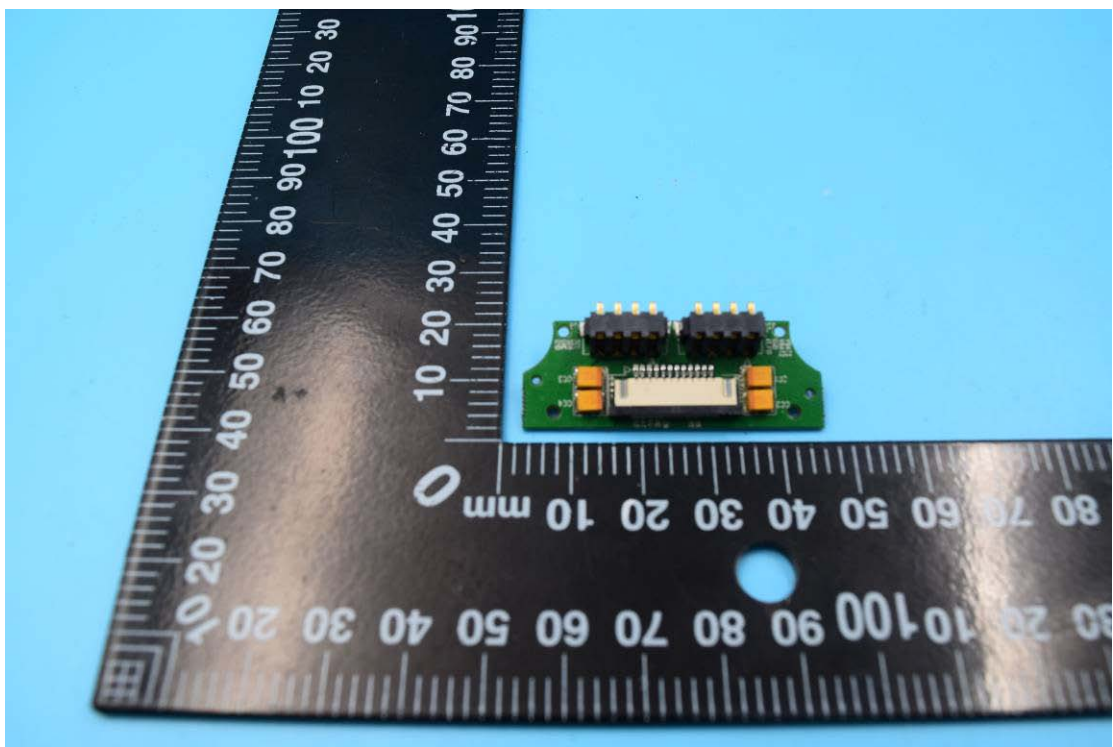

FCC ID: 2AA7KPYXIS-HRD23000

Internal Photos

1. EUT uncover view

2. Mainboard front view

3. Mainboard rear view

4. Antenna view