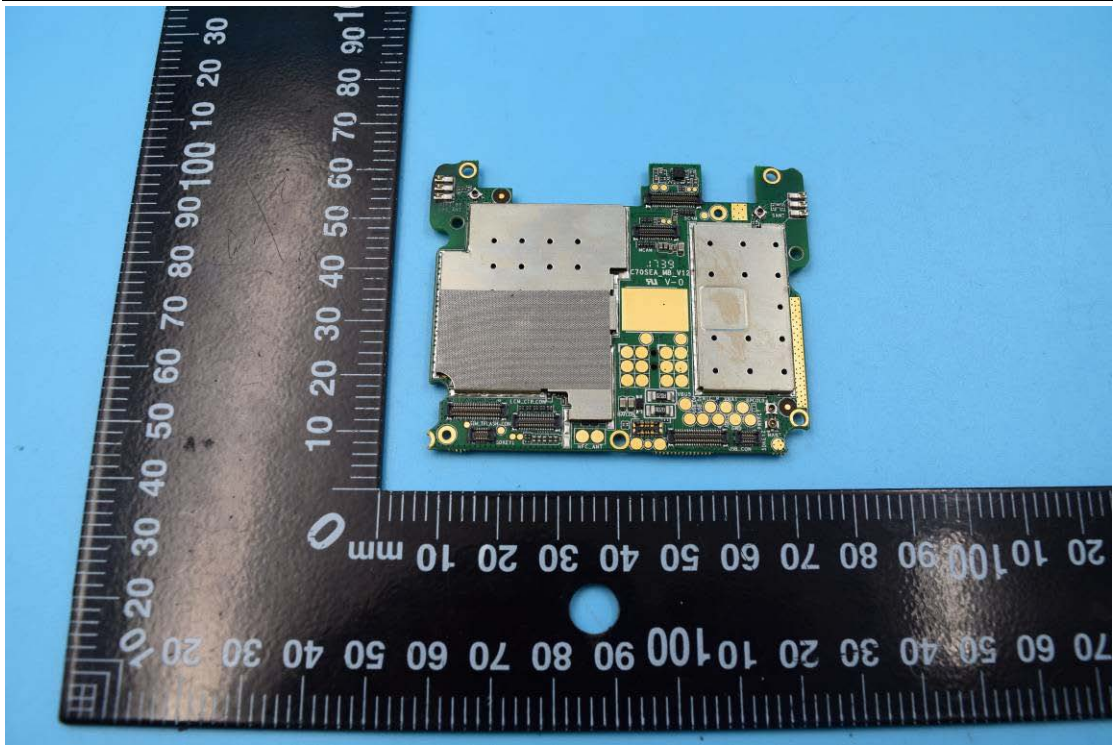

FCC ID: 2AA7KPYXIS-HRD23000

Internal Photos

1. EUT uncover view

2. Mainboard front view

3. Mainboard rear view

4. Antenna view