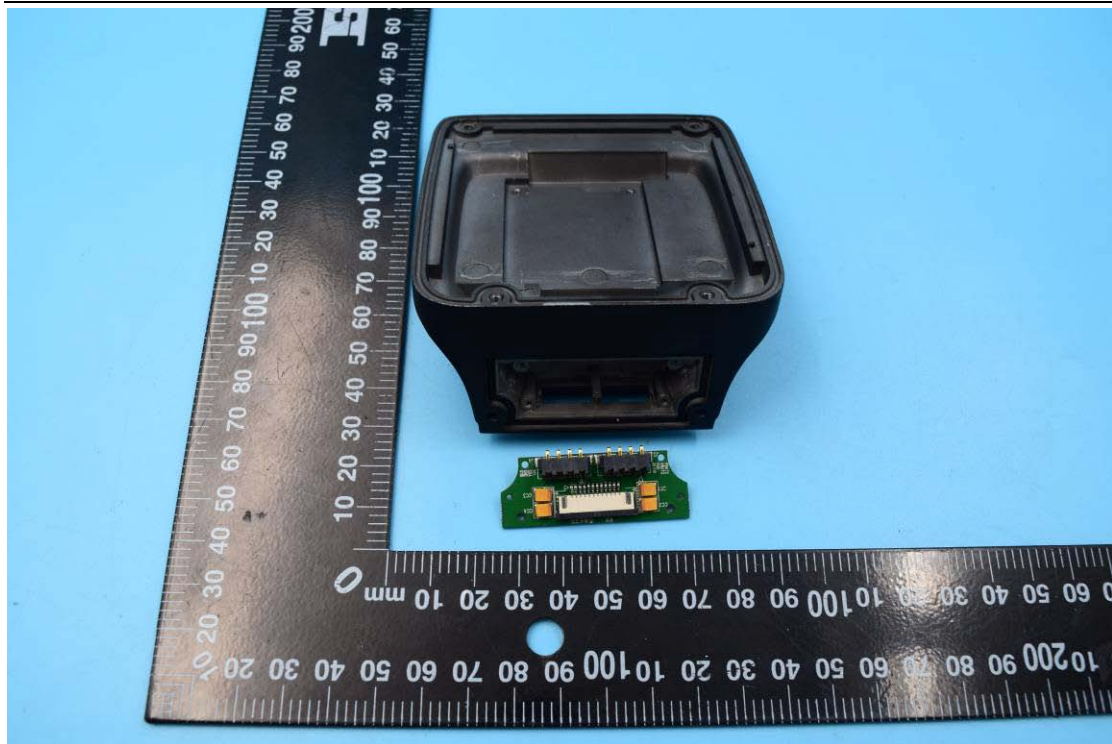

FCC ID: 2AA7KPYXIS-HRD23000

Internal Photos

1. EUT uncover view

2. Mainboard front view

3. Mainboard rear view

4. Antenna view