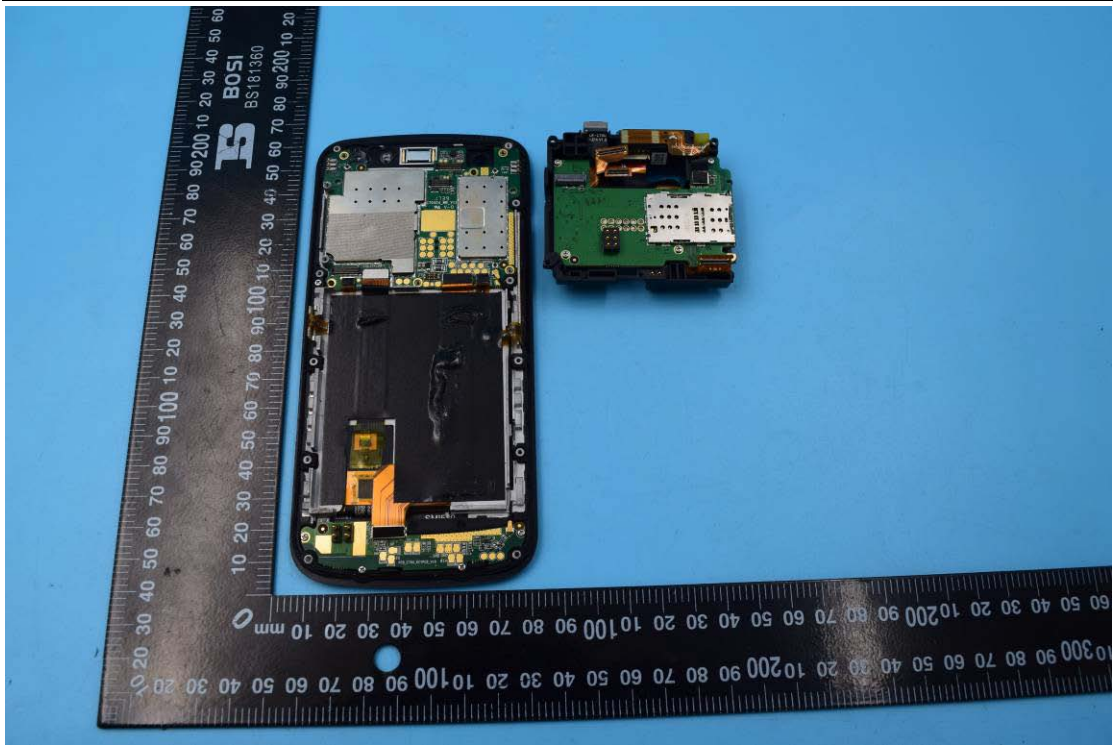

FCC ID: 2AA7KPYXIS-HRD23000

Internal Photos

1. EUT uncover view

2. Mainboard front view

3. Mainboard rear view

4. Antenna view