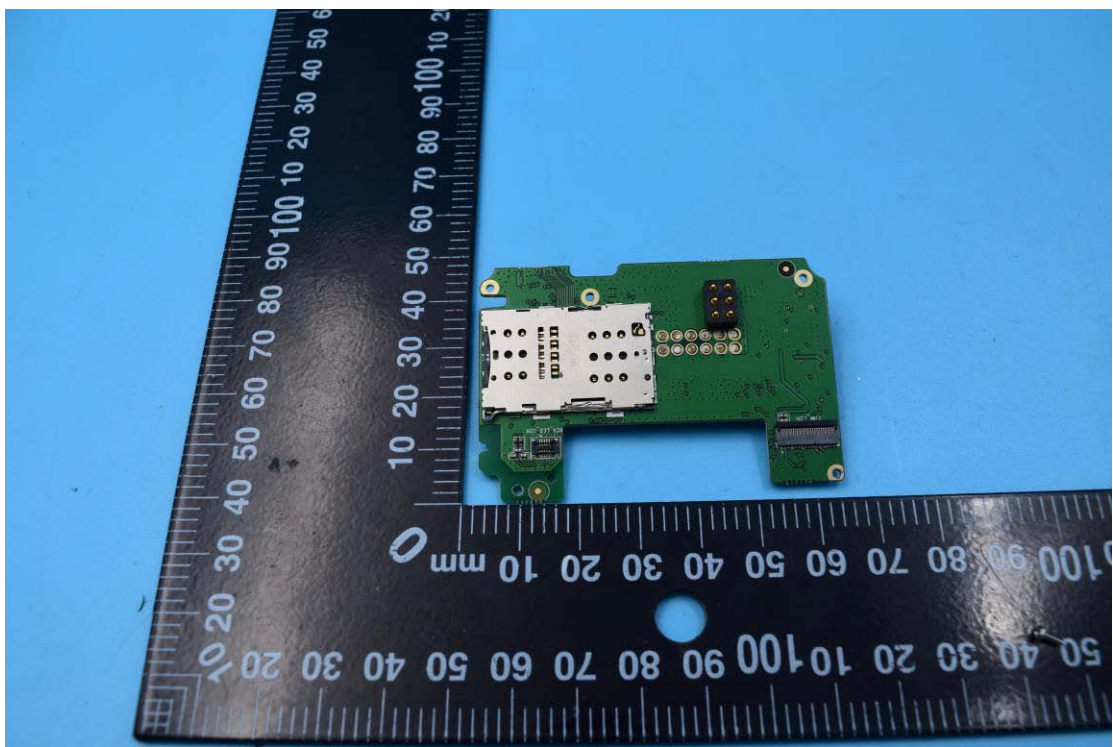

FCC ID: 2AA7KPYXIS-HRD23000

Internal Photos

1. EUT uncover view

2. Mainboard front view

3. Mainboard rear view

4. Antenna view