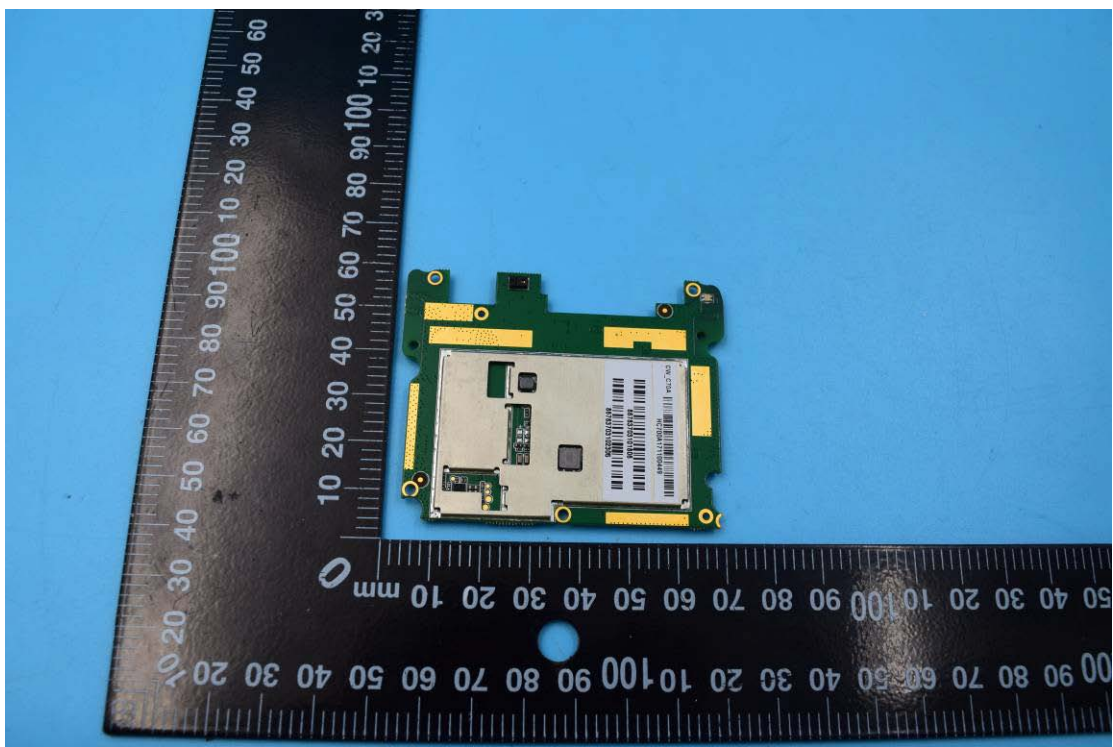

FCC ID: 2AA7KPYXIS-HRD23000

Internal Photos

1. EUT uncover view

2. Mainboard front view

3. Mainboard rear view

4. Antenna view