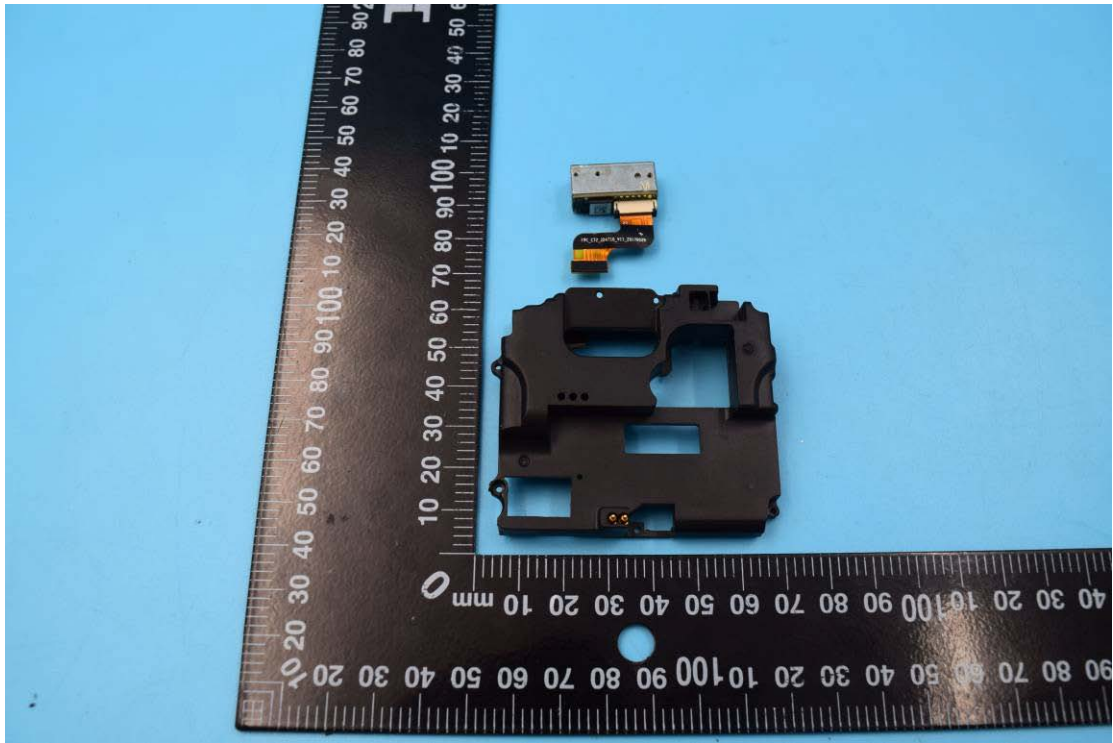

FCC ID: 2AA7KPYXIS-HRD23000

Internal Photos

1. EUT uncover view

2. Mainboard front view

3. Mainboard rear view

4. Antenna view