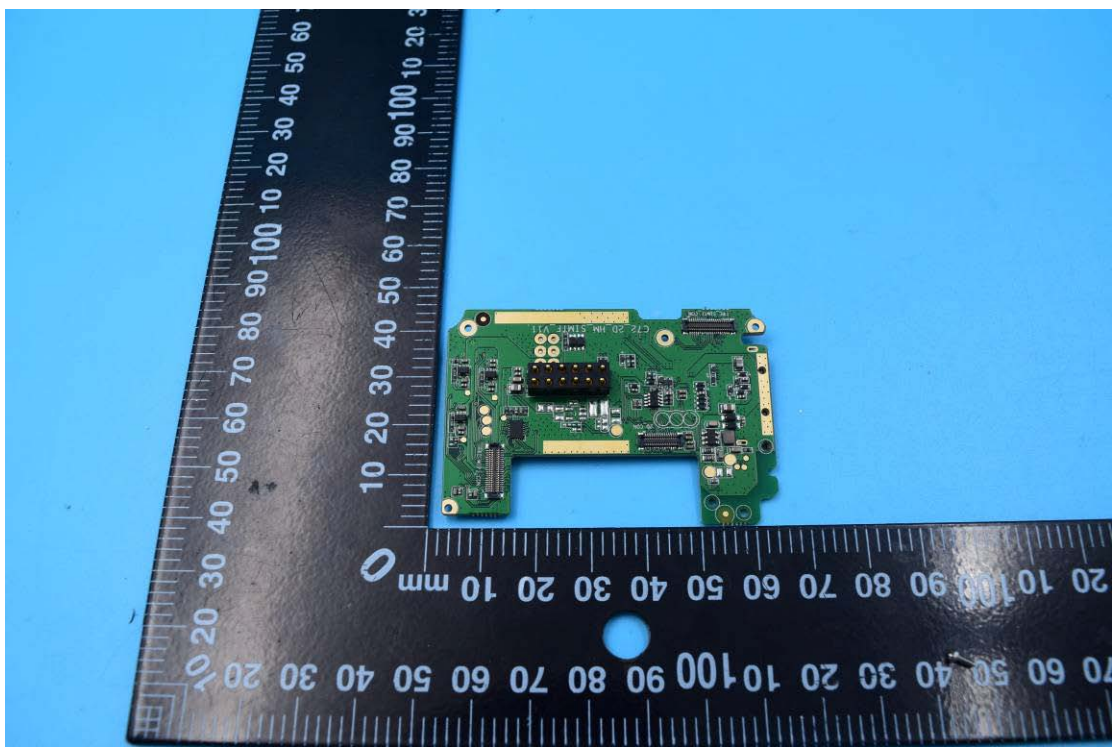

FCC ID: 2AA7KPYXIS-HRD23000

Internal Photos

1. EUT uncover view

2. Mainboard front view

3. Mainboard rear view

4. Antenna view