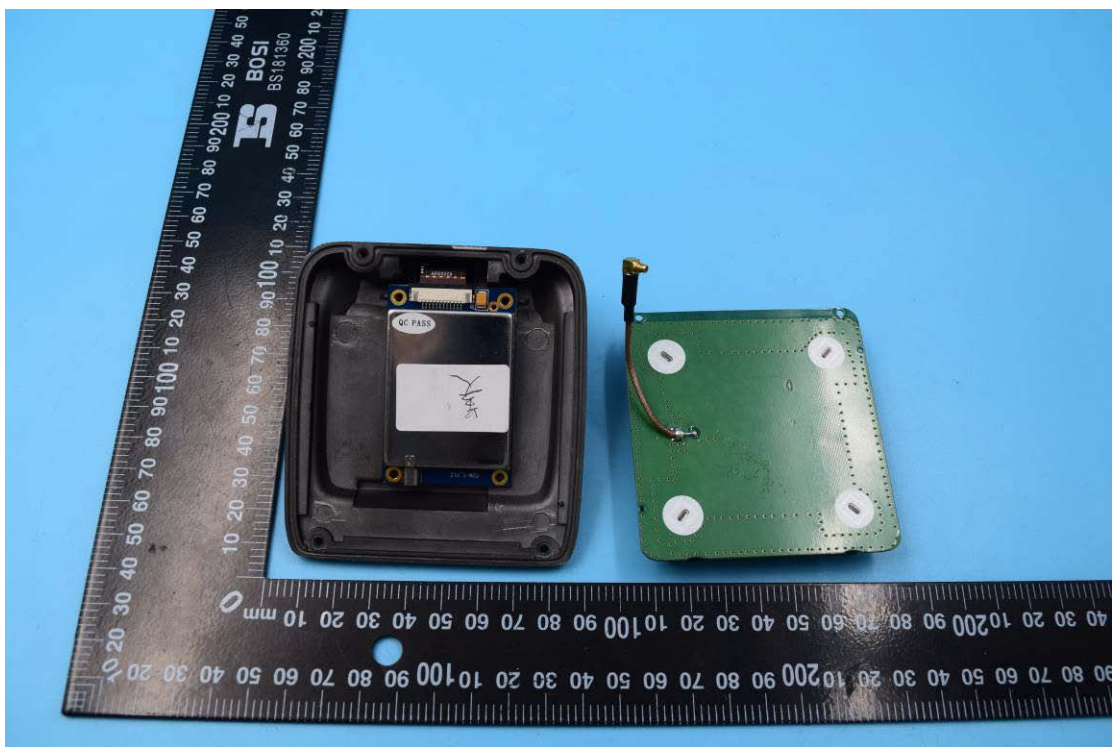

FCC ID: 2AA7KPYXIS-HRD23000

Internal Photos

1. EUT uncover view

2. Mainboard front view

3. Mainboard rear view

4. Antenna view