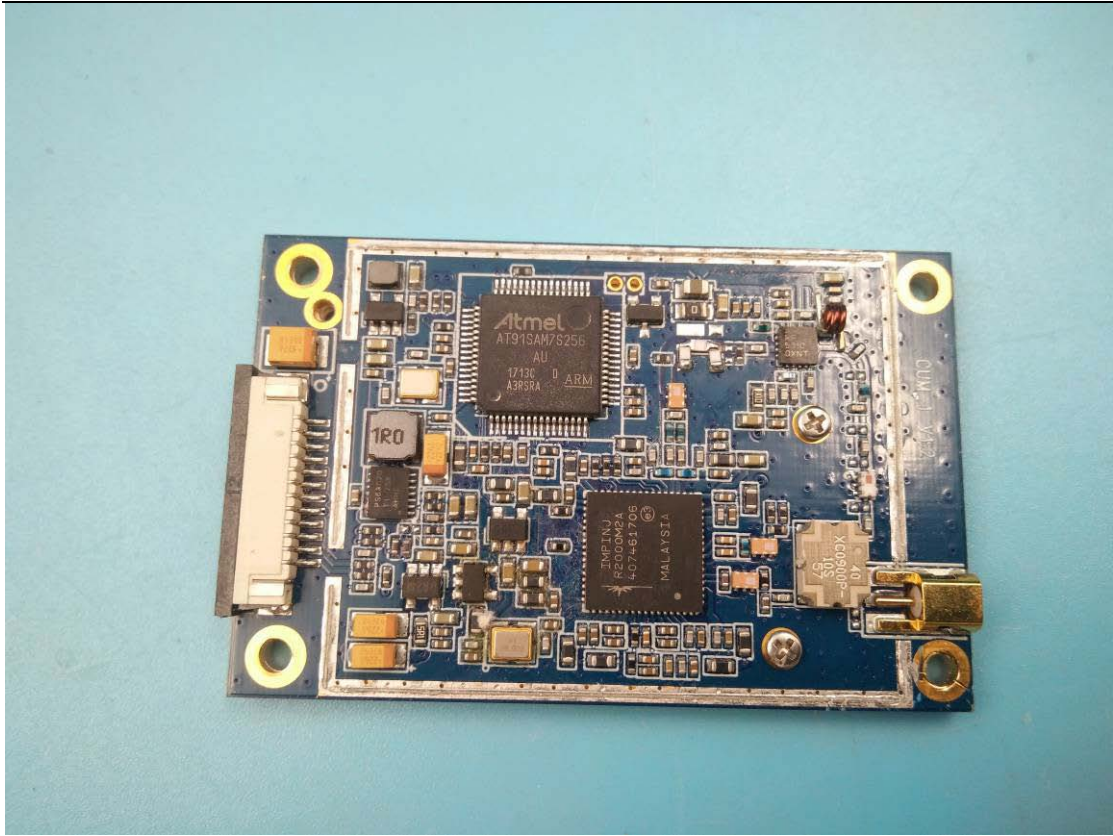

FCC ID: 2AA7KPYXIS-HRD23000

Internal Photos

1. EUT uncover view

2. Mainboard front view

3. Mainboard rear view

4. Antenna view