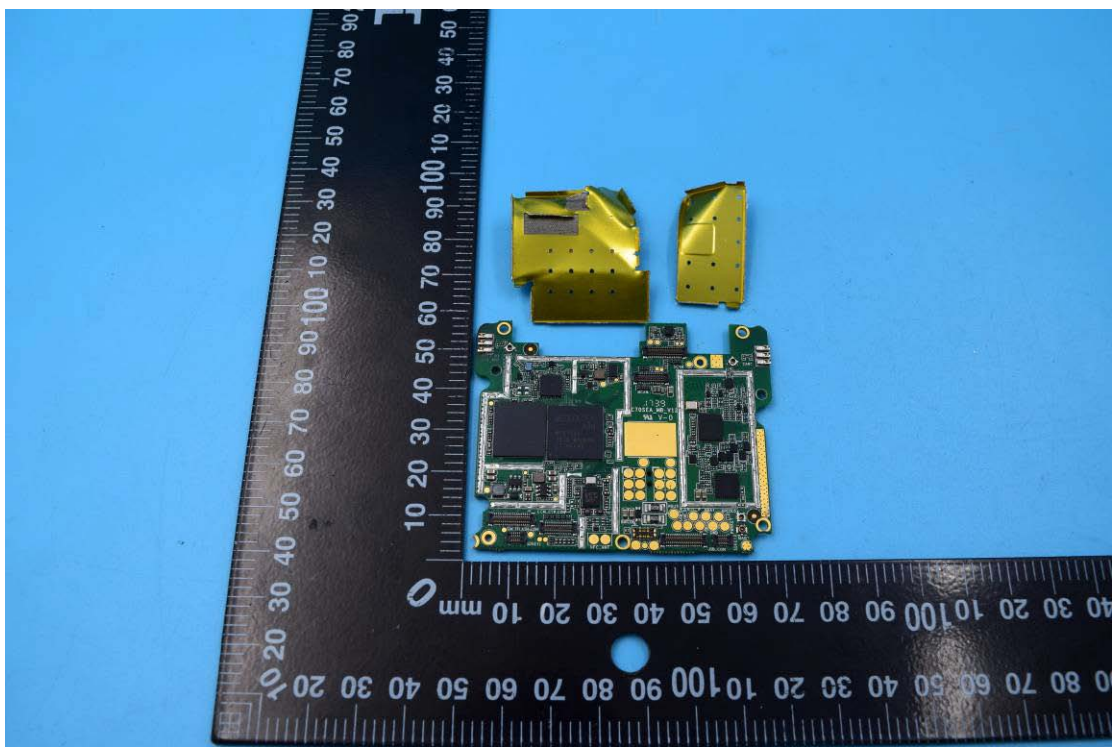

FCC ID: 2AA7KPYXIS-HRD23000

Internal Photos

1. EUT uncover view

2. Mainboard front view

3. Mainboard rear view

4. Antenna view