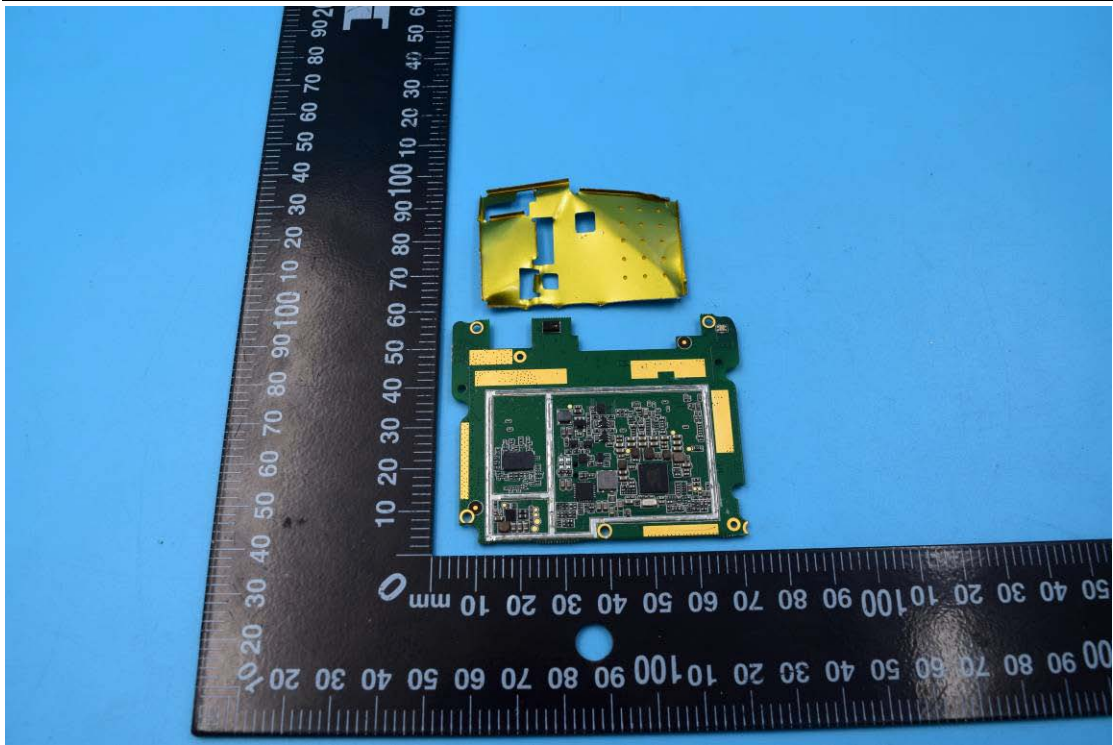

FCC ID: 2AA7KPYXIS-HRD23000

Internal Photos

1. EUT uncover view

2. Mainboard front view

3. Mainboard rear view

4. Antenna view