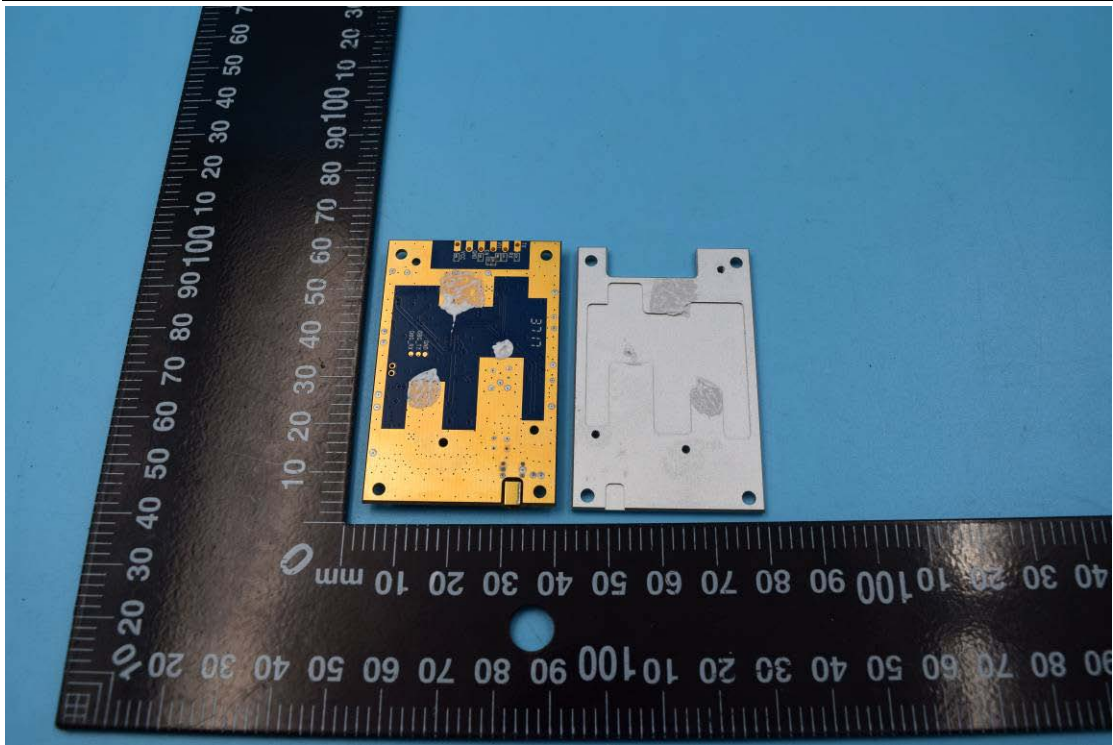

FCC ID: 2AA7KPYXIS-HRD23000

Internal Photos

1. EUT uncover view

2. Mainboard front view

3. Mainboard rear view

4. Antenna view