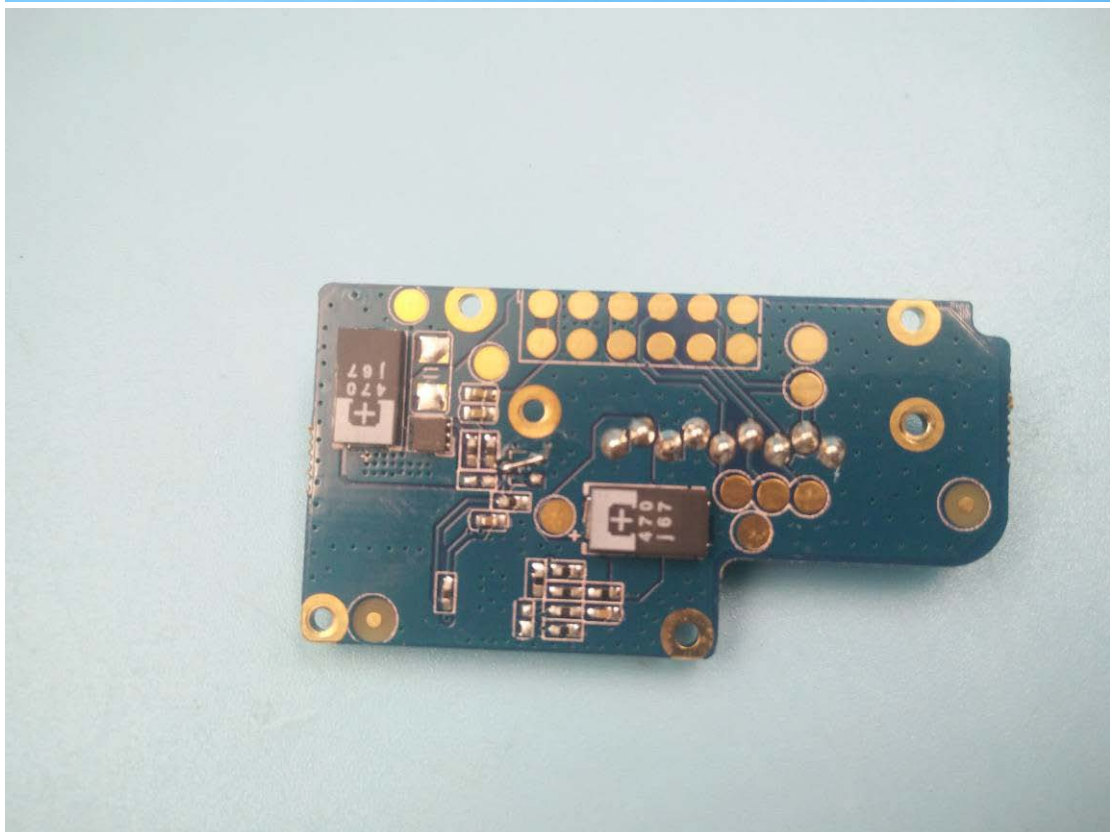

FCC ID: 2AA7KPYXIS-HRD23000

Internal Photos

1. EUT uncover view

2. Mainboard front view

3. Mainboard rear view

4. Antenna view