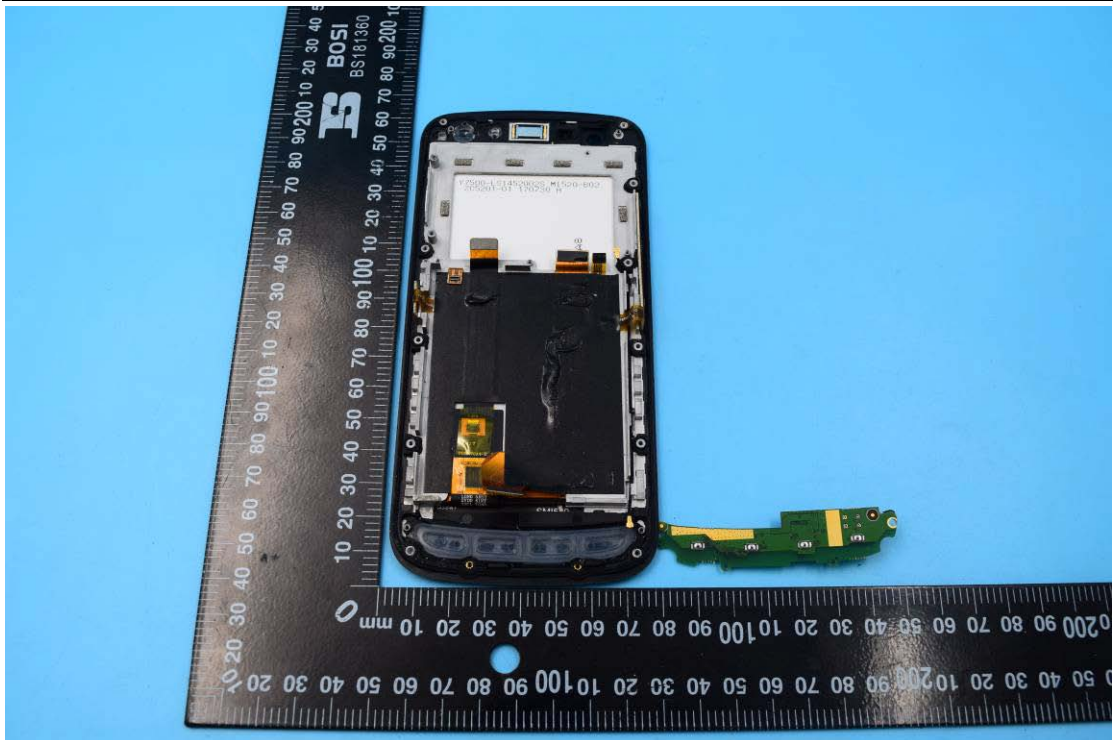

FCC ID: 2AA7KPYXIS-HRD23000

Internal Photos

1. EUT uncover view

2. Mainboard front view

3. Mainboard rear view

4. Antenna view