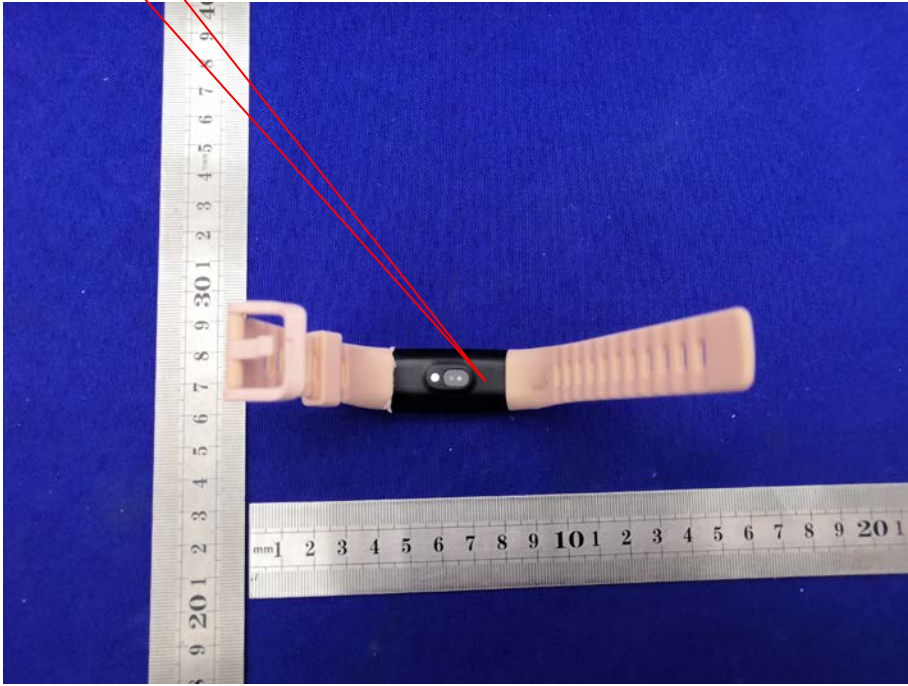

Label
Location

Model: ZeTrack+
FCC ID: 2AA7D-ZTRCPL
IC: 12131A-ZTRCPL
HVIN: BI070-WB-V1.0-20200806