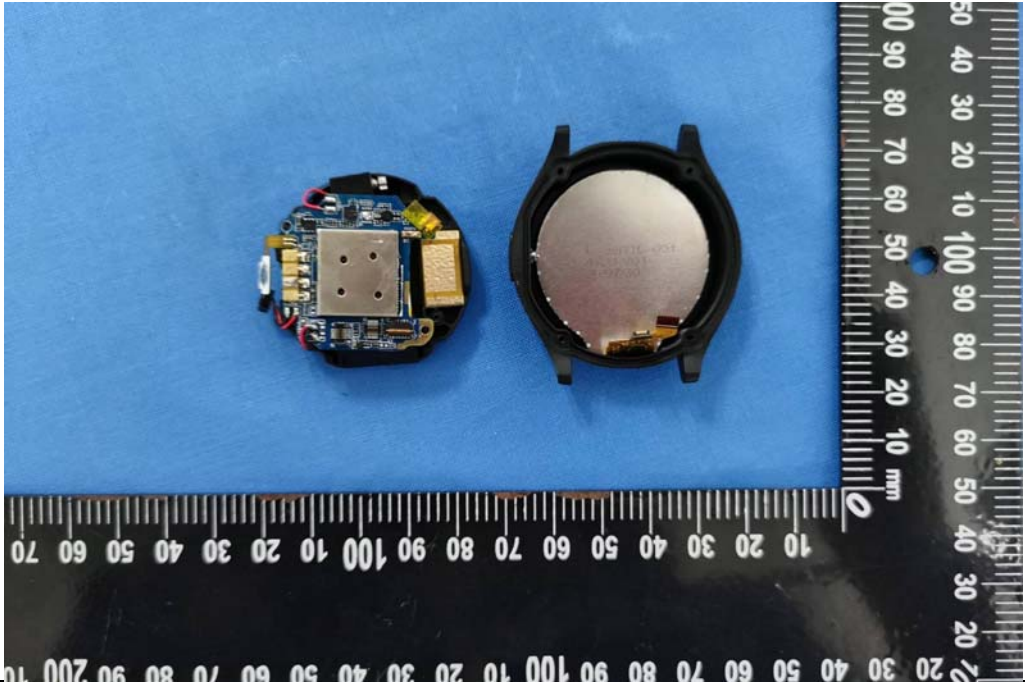

Internal Photos

**Model Number: ZeRound³ Lite, ZeRound⁴ Lite
FCC ID: 2AA7D-ZR3LE**

Model Number: ZeRound³ Lite

EUT Photo (1)

EUT Photo (2)

EUT Photo (3)

EUT Photo (4)

EUT Photo (5)

EUT Photo (6)

EUT Photo (7)

EUT Photo (8)

EUT Photo (9)

EUT Photo (10)

EUT Photo (11)

EUT Photo (12)

Model Number: ZeRound⁴ Lite

EUT Photo (1)

EUT Photo (2)

EUT Photo (3)

EUT Photo (4)

EUT Photo (5)

EUT Photo (6)

EUT Photo (7)

EUT Photo (8)