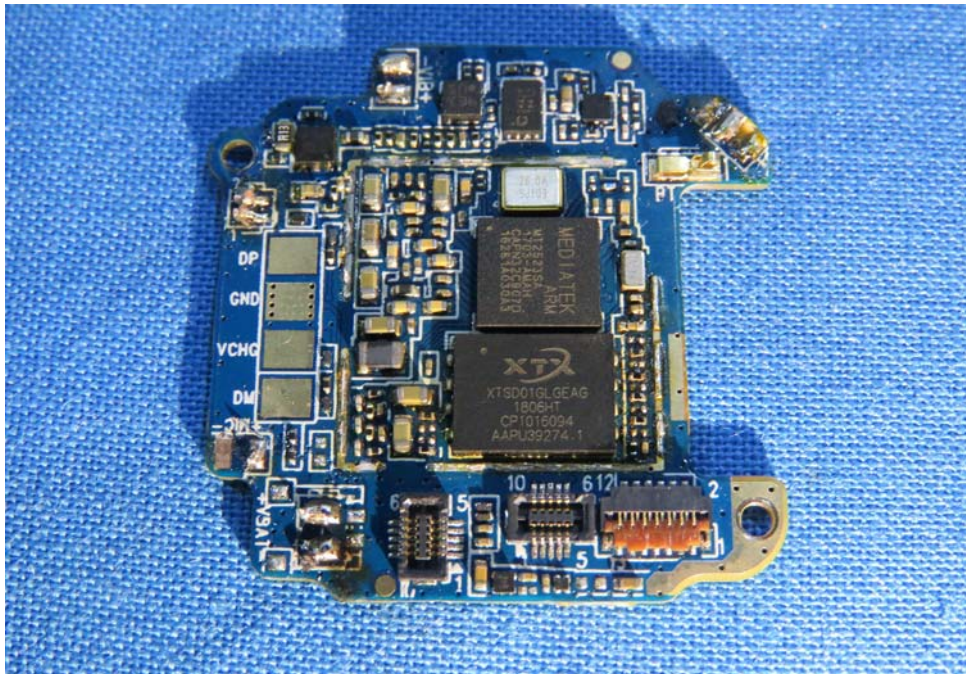

Internal Photos

**Model Number: ZeRound³ Lite, ZeRound⁴ Lite
FCC ID: 2AA7D-ZR3LE**

Model Number: ZeRound³ Lite

EUT Photo (1)

EUT Photo (2)

EUT Photo (3)

EUT Photo (4)

EUT Photo (5)

EUT Photo (6)

EUT Photo (7)

EUT Photo (8)

EUT Photo (9)

EUT Photo (10)

EUT Photo (11)

EUT Photo (12)

Model Number: ZeRound⁴ Lite

EUT Photo (1)

EUT Photo (2)

EUT Photo (3)

EUT Photo (4)

EUT Photo (5)

EUT Photo (6)

EUT Photo (7)

EUT Photo (8)