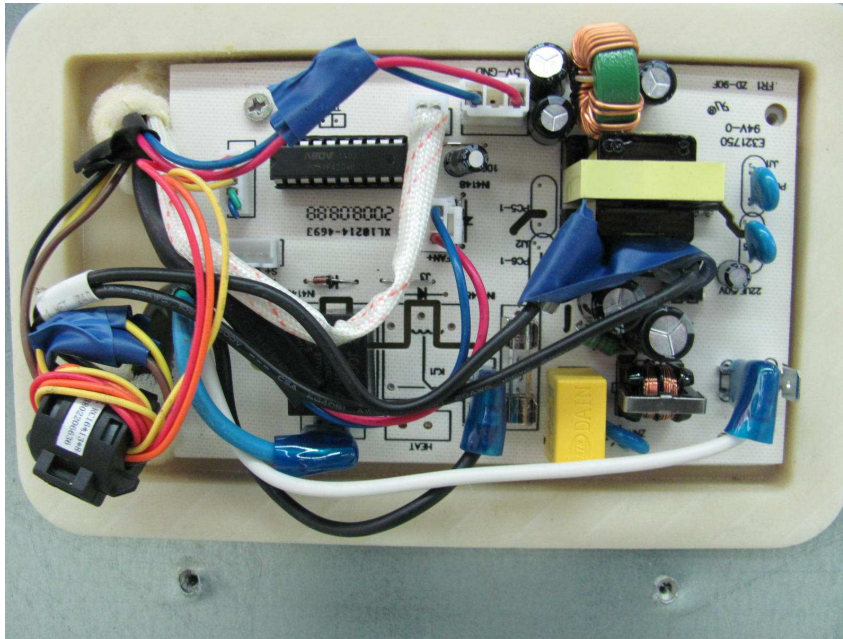

Internal Picture

Switch power board

FCC ID: 2AA7CCONNREFG
IC: 11838A-CONNREFG

Led panel

FCC ID: 2AA7CCONNREFG
IC: 11838A-CONNREFG

433MHz Module

Antenna