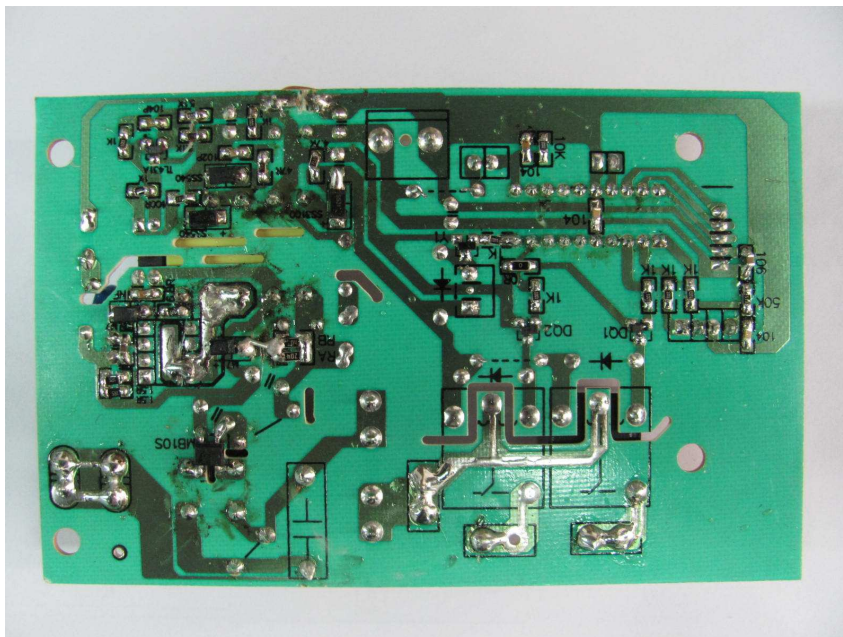

Internal Picture

Switch power board

FCC ID: 2AA7CCONNREFG
IC: 11838A-CONNREFG

Led panel

FCC ID: 2AA7CCONNREFG
IC: 11838A-CONNREFG

433MHz Module

Antenna