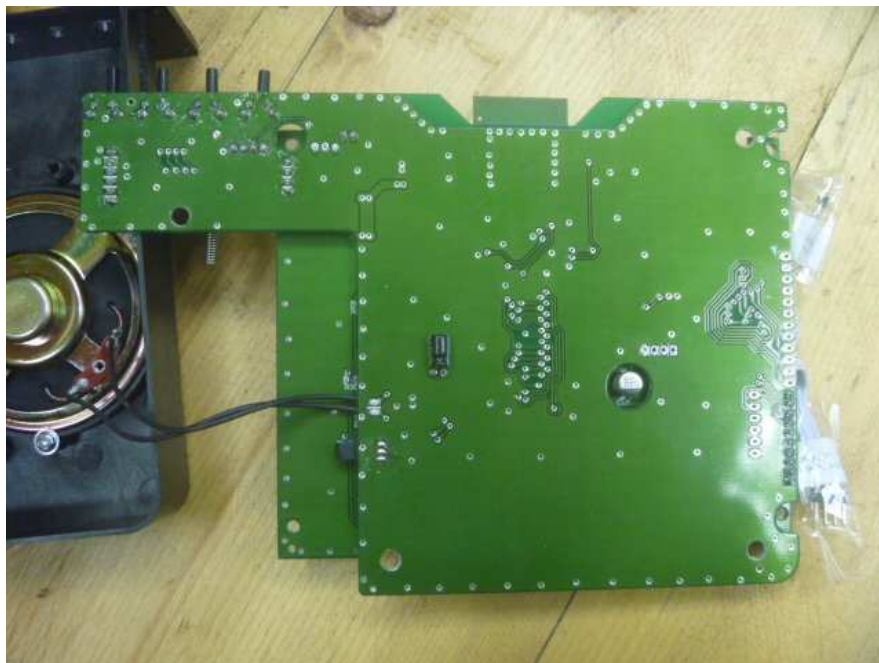

Internal Picture

Switch power board

FCC ID: 2AA7CCONNREFG
IC: 11838A-CONNREFG

Led panel

FCC ID: 2AA7CCONNREFG
IC: 11838A-CONNREFG

433MHz Module

Antenna