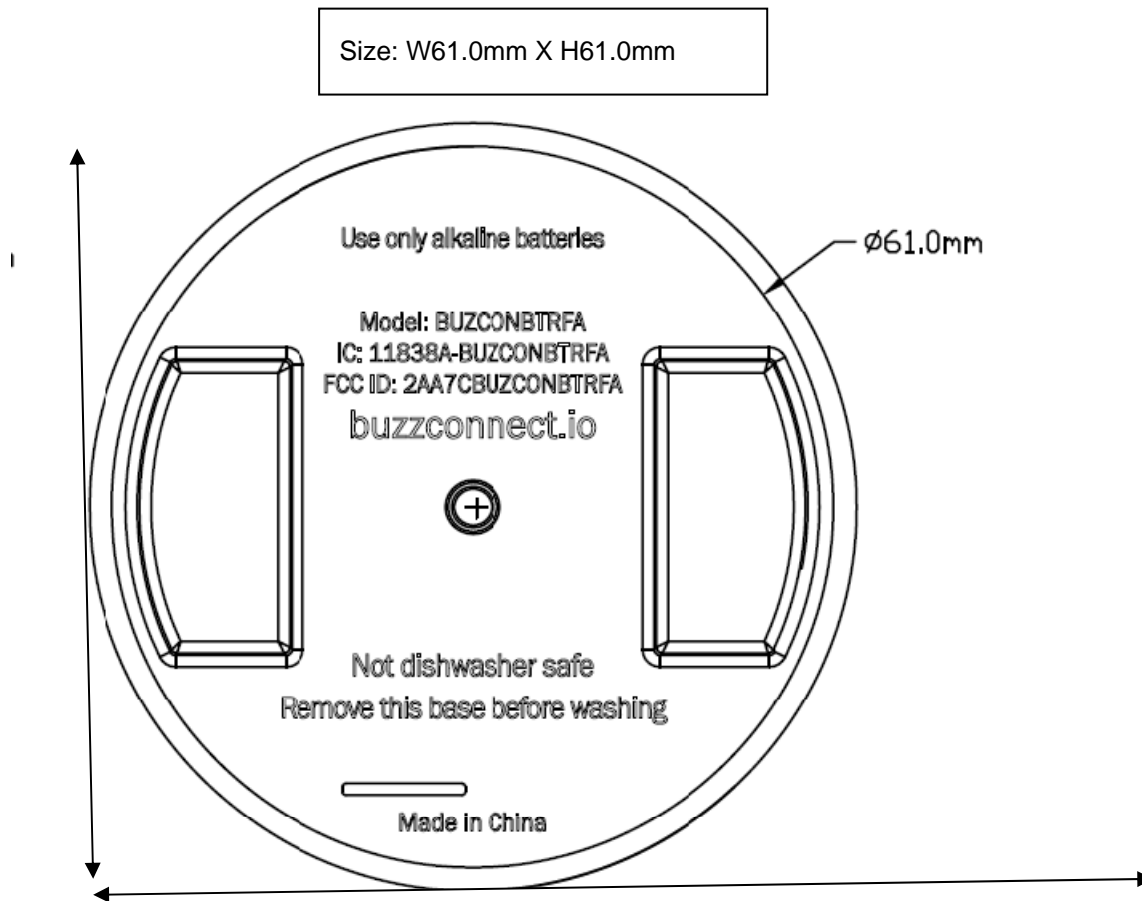

Label Size and Location

Label Location : The whole label is on the bottom of the cup.