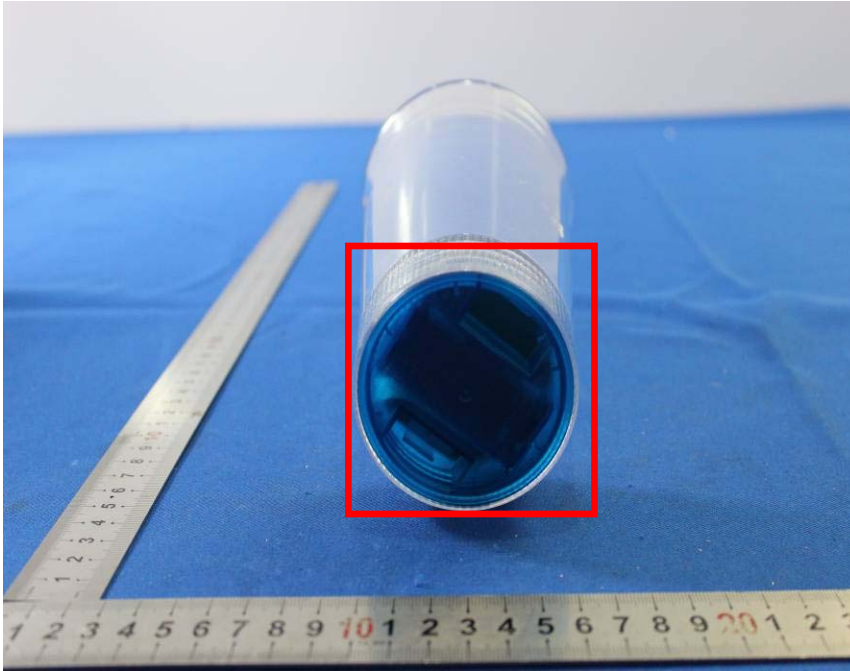

Label

Location

The whole label is on the bottom of the cup.

Size: W61.0mm * H61.0mm