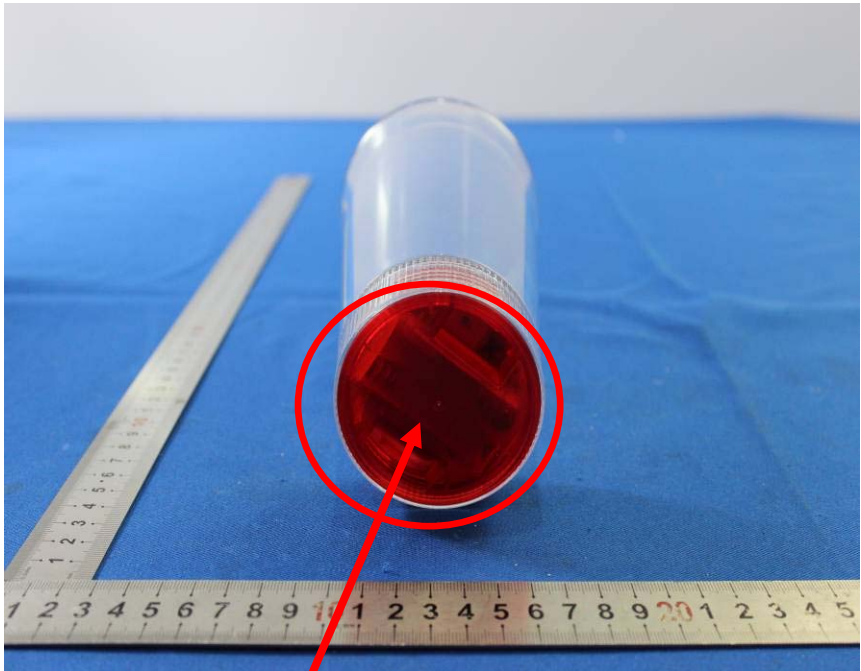

Label Size and Location

The whole label is on the bottom of the cup.

Label Location

Size: W61.0mm X H 61.0mm