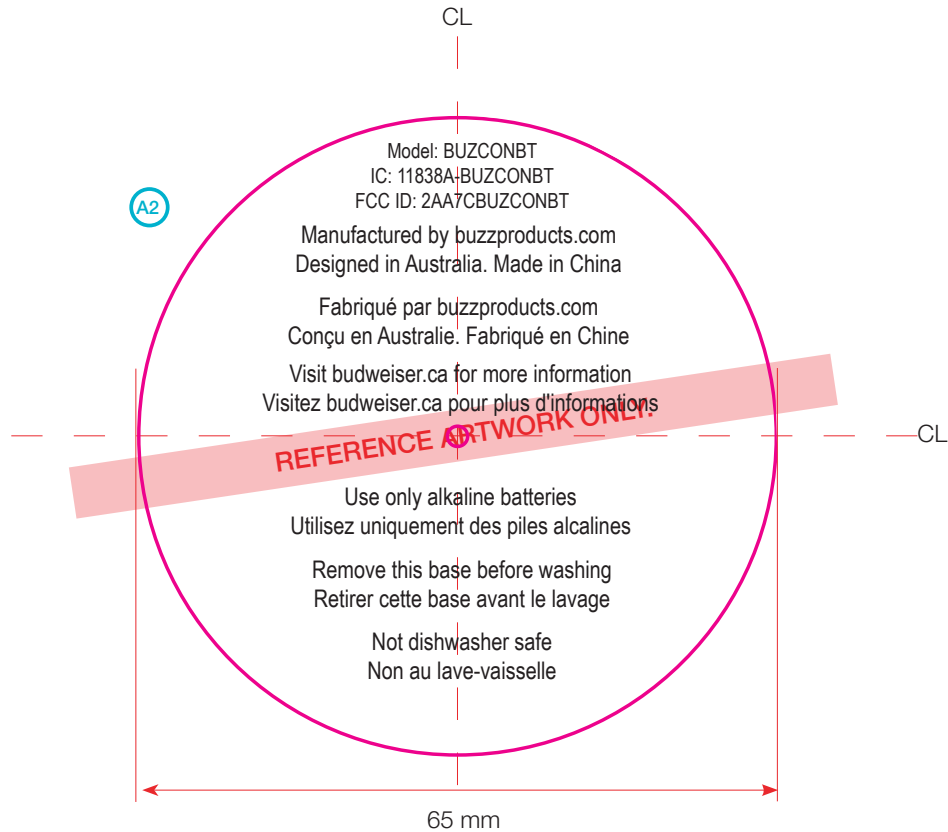

BUD RL GLASS - BASE

BOTTOM VIEW OF BASE

A2 Legal information

size: 65mm max

type: embossed

depth: 0.1mm

position: centered on base

artwork: LAB012257_BT_Base Mould_A3.ai