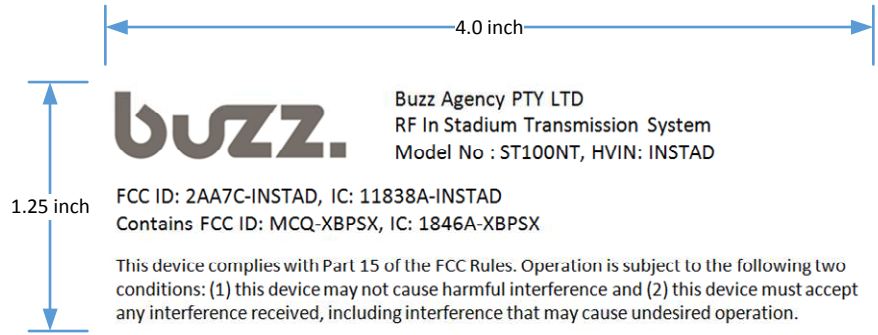

Model: ST100NT
FCC ID: 2AA7C-INSTAD
IC: 11838A-INSTAD
Product Label and Location

1) Material: PVC, white, matte finish, 4.0" W x 1.25" H

2) Location: To be placed at Note 12 on the outside of the main part of the enclosure as shown below.