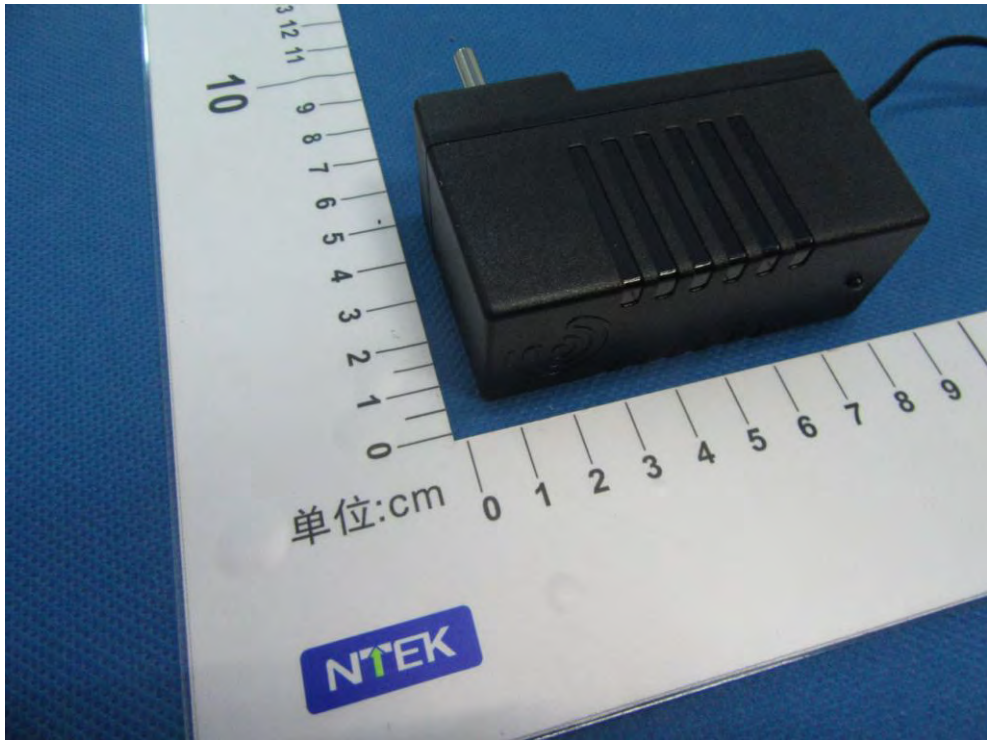

Photo 8

Photo 9

Photo 10

Photo 11

Kwongyuen

Adapter

MODEL : DR12015U311

INPUT : 100-120V~0.5A MAX
50/60Hz

OUTPUT : 12V--- 1.5A

Efficiency Level: VI

LISTED
I.T.E. POWER SUPPLY
4VE9
E365404

Jieyang Yuan Guang Yuan Technology CO.,LTD