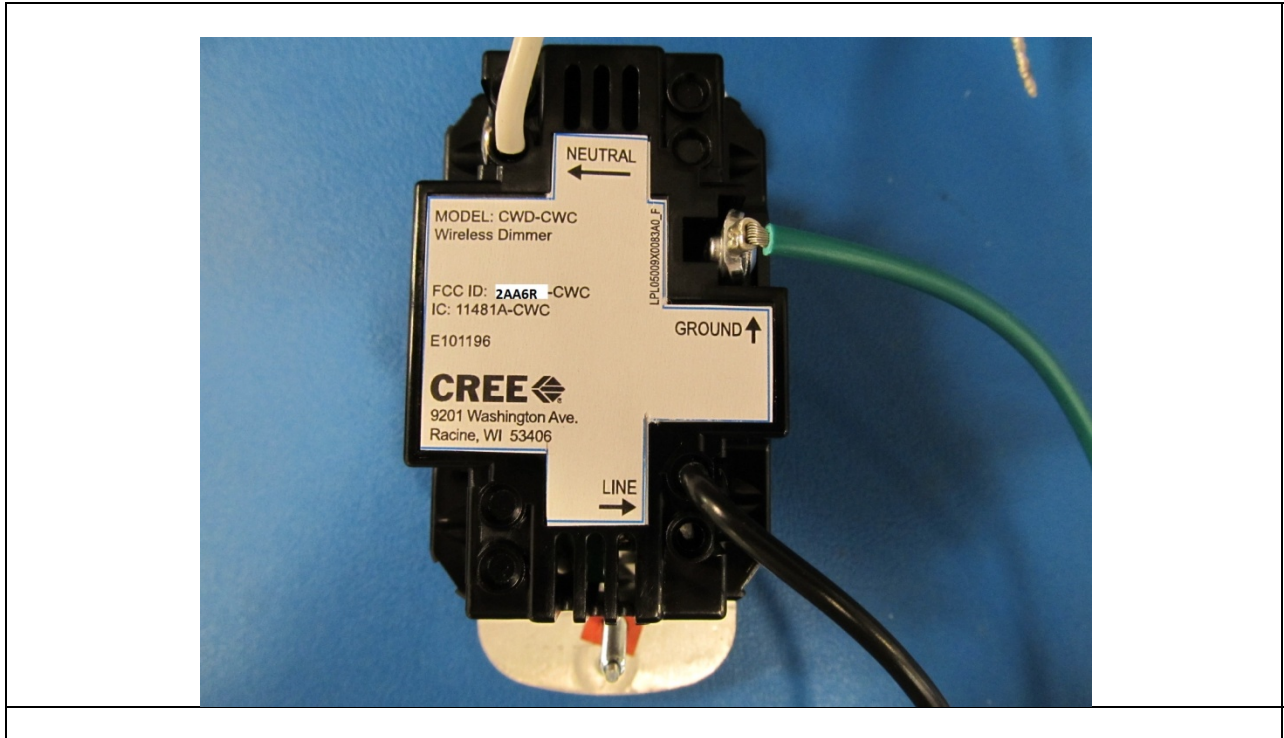

WALL SWITCH – LABEL AND PLACEMENT
MODEL NUMBER: CWD-CWC-WH, CWS-CWC-WH

FCC ID: 2AA6R-CWC
IC ID: 11481A-CWC

Label Drawing