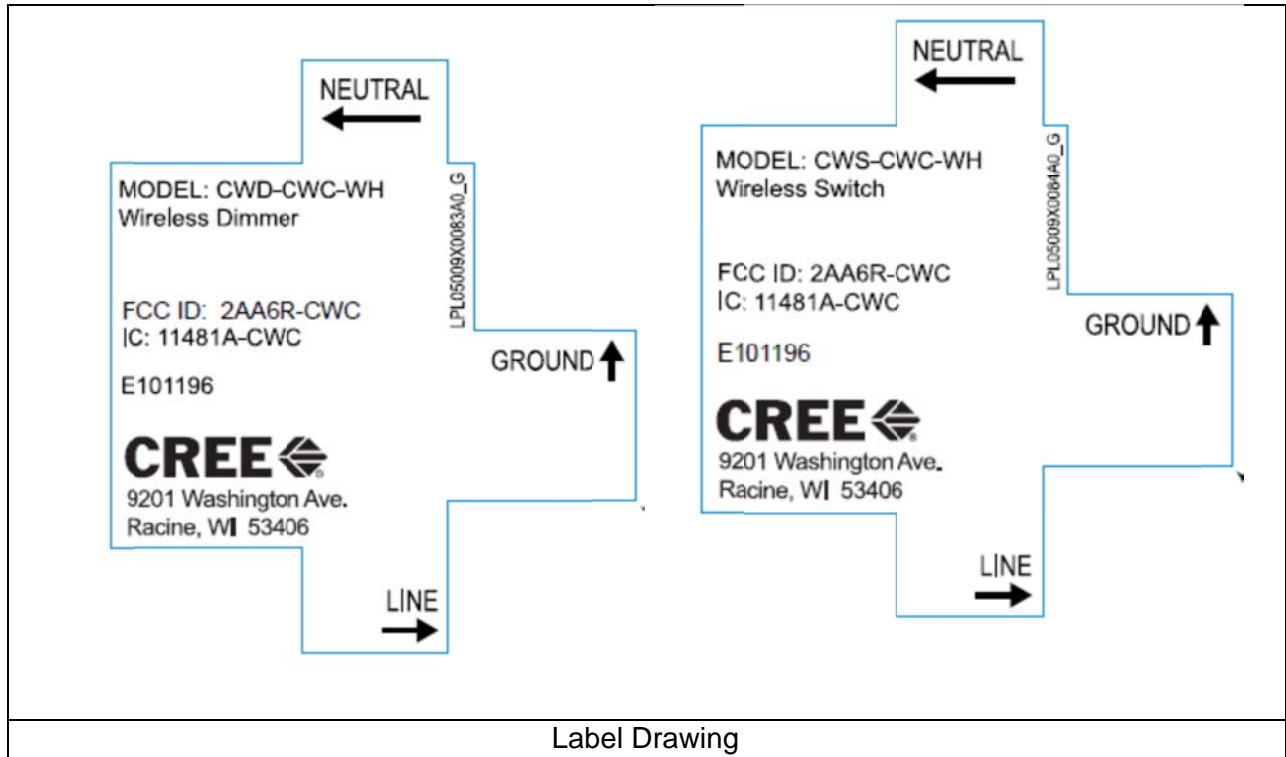

WALL SWITCH – LABEL AND PLACEMENT
MODEL NUMBER: CWD-CWC-WH, CWS-CWC-WH

FCC ID: 2AA6R-CWC
IC ID: 11481A-CWC

Label Drawing