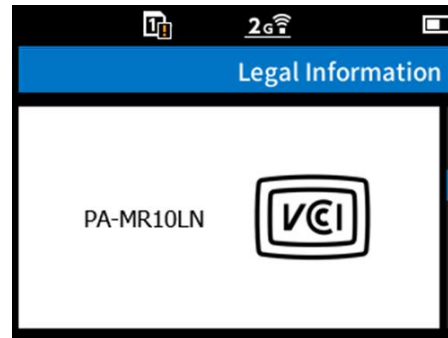

PA-MR10LN

How to access e-label

Starting from Home Menu:

Step 1 –accessing submenu (“Information”)

Step 2 –access submenu (“Legal Information”), and regulatory information is displayed.

PA-MR10LN