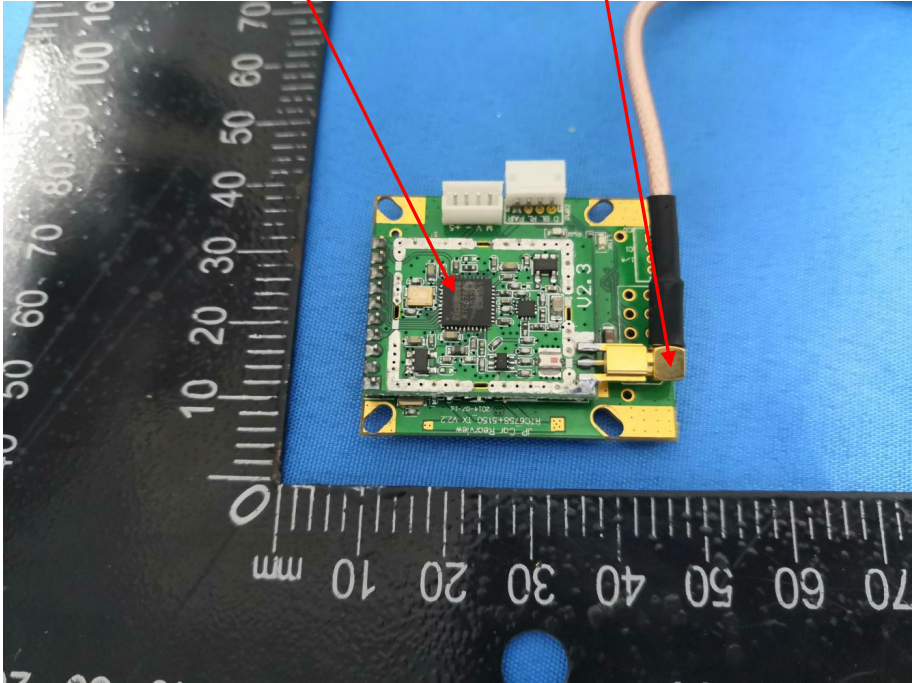

RF CHIP

Integral Antenna

RF CHIP: Model : RTC6763 Manufacturer:ZhuHai JieLi Technology Co., ltd