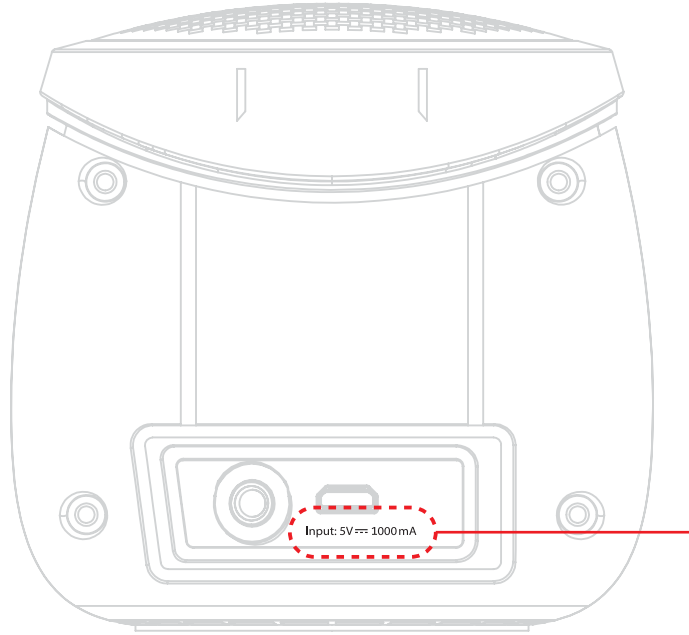

Artwork shown below at 100% scale

jam
11.5*5.2MM
1:1

Artwork Placement: Inside surface of the silicone port cover
Method: Debossed into part

Model: HX-P370
Made in China
18.5*5.5mm
1:1

Date Code Placement: Found on speaker grill
Method: silkscreen

Input: 5V= 1000mA
22.5*2.2MM
1:1
Artwork Placement: Inside Port well
Method: Debossed into part