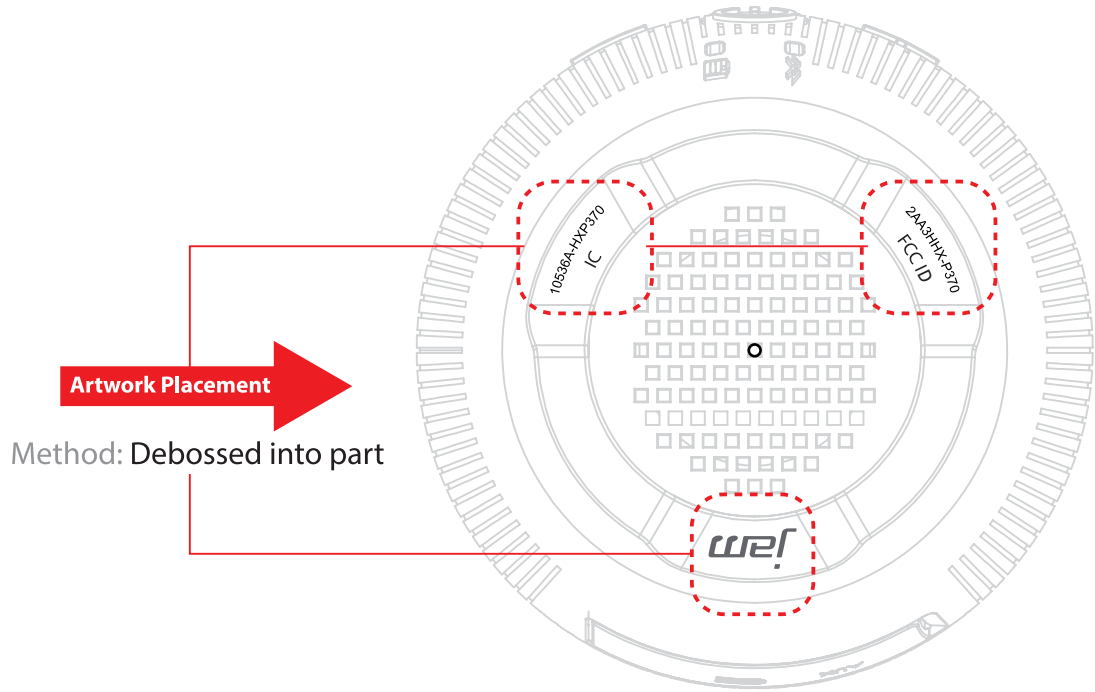

Artwork shown below at 100% scale

jam
11.5*5.2MM
1:1

Artwork Placement: Inside surface of the silicone port cover
Method: Debossed into part

Model: HX-P370
Made in China
18.5*5.5mm
1:1

Date Code Placement: Found on speaker grill
Method: silkscreen

Input: 5V= 1000mA
22.5*2.2MM
1:1
Artwork Placement: Inside Port well
Method: Debossed into part