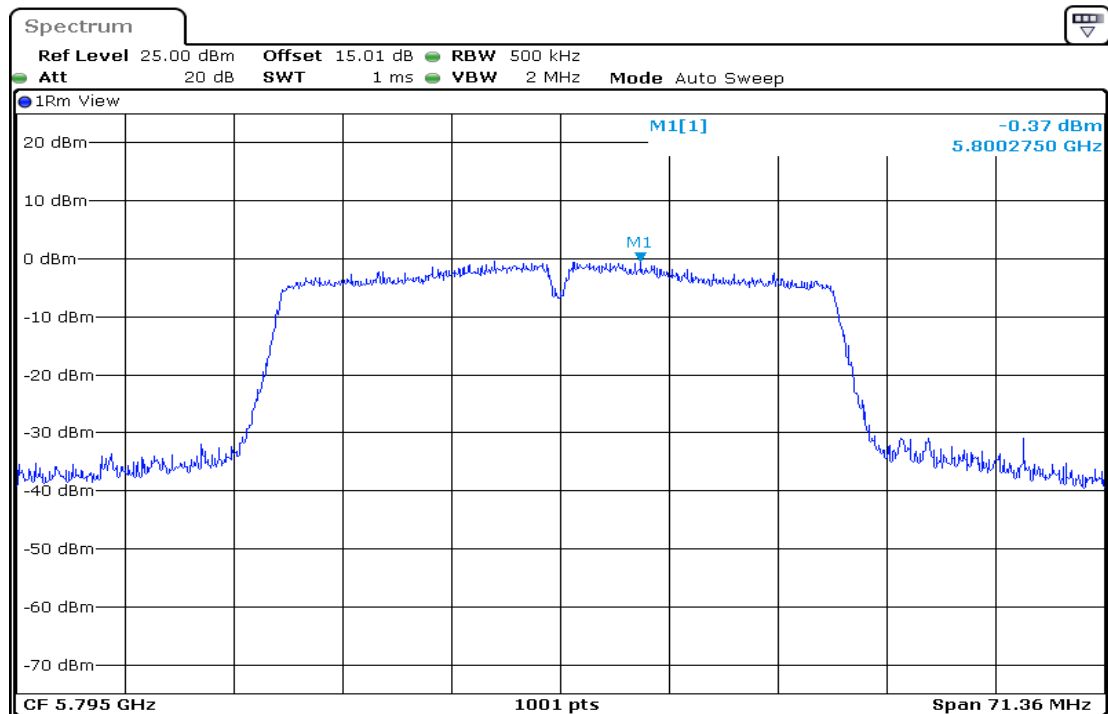

Date: 6 AUG 2018 16:37:15

802.11ac-HT40

5190MHz

Date: 6 AUG 2018 16:46:37

5230MHz

Date: 6 AUG 2018 16:51:55

5755MHz

Date: 6 AUG 2018 16:57:20

5795MHz

Date: 6 AUG 2018 17:02:45

802.11ac-HT80

5210MHz

Date: 6 AUG 2018 17:08:28

5775MHz

Date: 6 AUG 2018 17:19:00