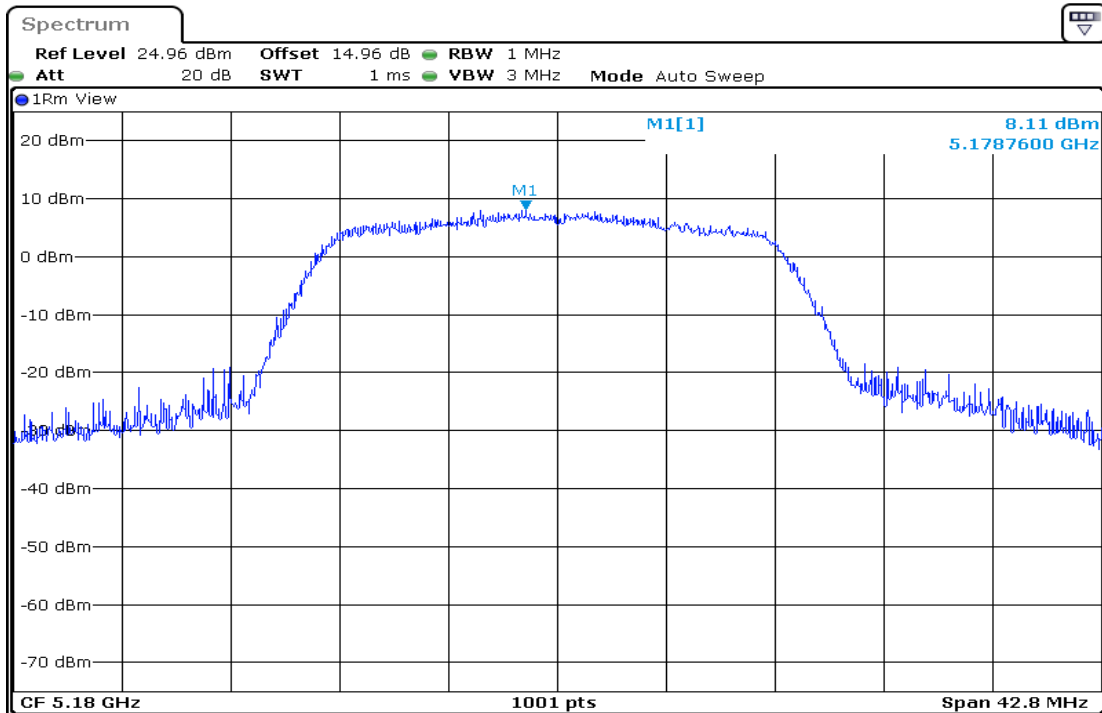

5755MHz

Date: 6 AUG 2018 15:57:55

5795MHz

Date: 6 AUG 2018 16:03:00

802.11ac-HT20

5180MHz

Date: 6 AUG 2018 16:09:50

5200MHz

Date: 6 AUG 2018 16:16:46

5240MHz

Date: 6 AUG 2018 16:22:54

5745MHz

Date: 6 AUG 2018 16:28:04

5785MHz

Date: 6 AUG 2018 16:32:42

5825MHz