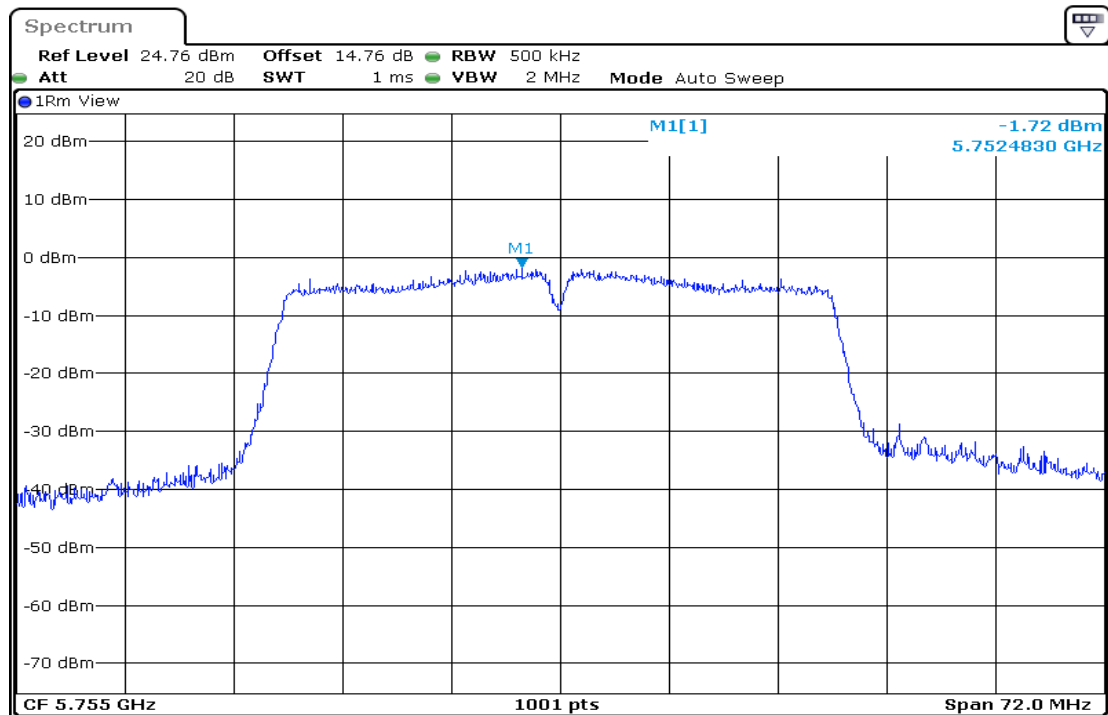

Date: 6 AUG 2018 16:37:15

802.11ac-HT40

5190MHz

Date: 6 AUG 2018 16:46:37

5230MHz

Date: 6 AUG 2018 16:51:55

5755MHz

Date: 6 AUG 2018 16:57:20

5795MHz

Date: 6 AUG 2018 17:02:45

802.11ac-HT80

5210MHz

Date: 6 AUG 2018 17:08:28

5775MHz

Date: 6 AUG 2018 17:19:00