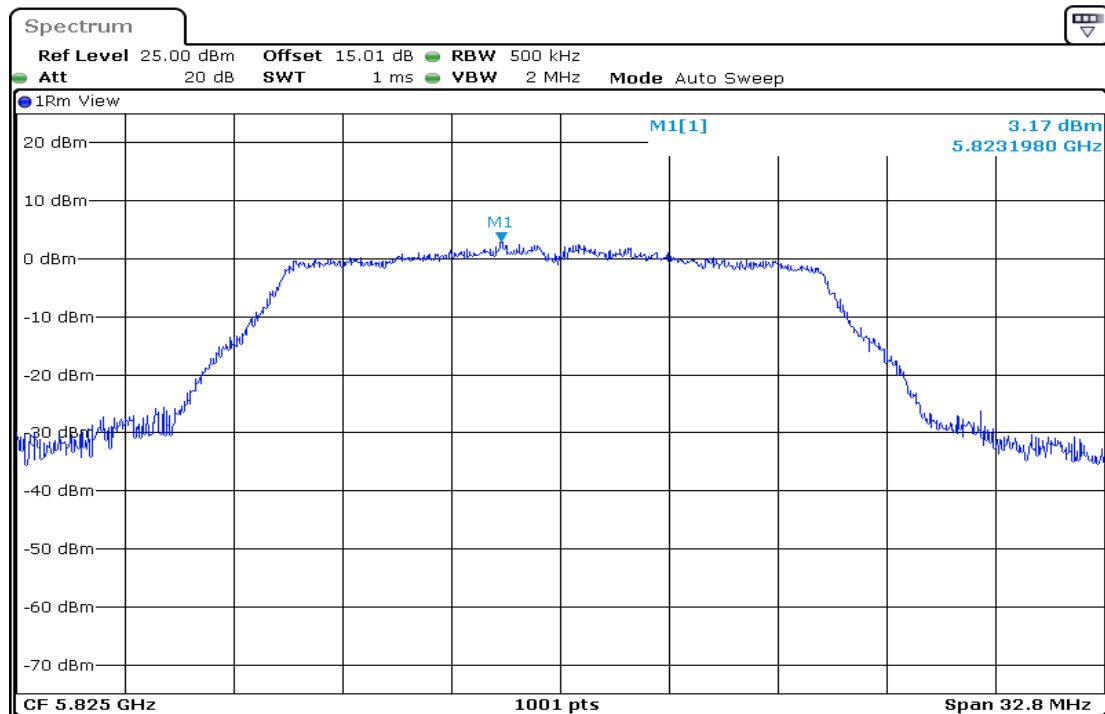

5745MHz

Date: 6 AUG 2018 14:57:43

5785MHz

Date: 6 AUG 2018 15:03:05

5825MHz

Date: 6 AUG 2018 15:07:31

802.11n-HT20

5180MHz

Date: 6 AUG 2018 15:13:12

5200MHz

Date: 6 AUG 2018 15:18:56

5240MHz

Date: 6 AUG 2018 15:24:04

5745MHz

Date: 6 AUG 2018 15:29:06

5785MHz