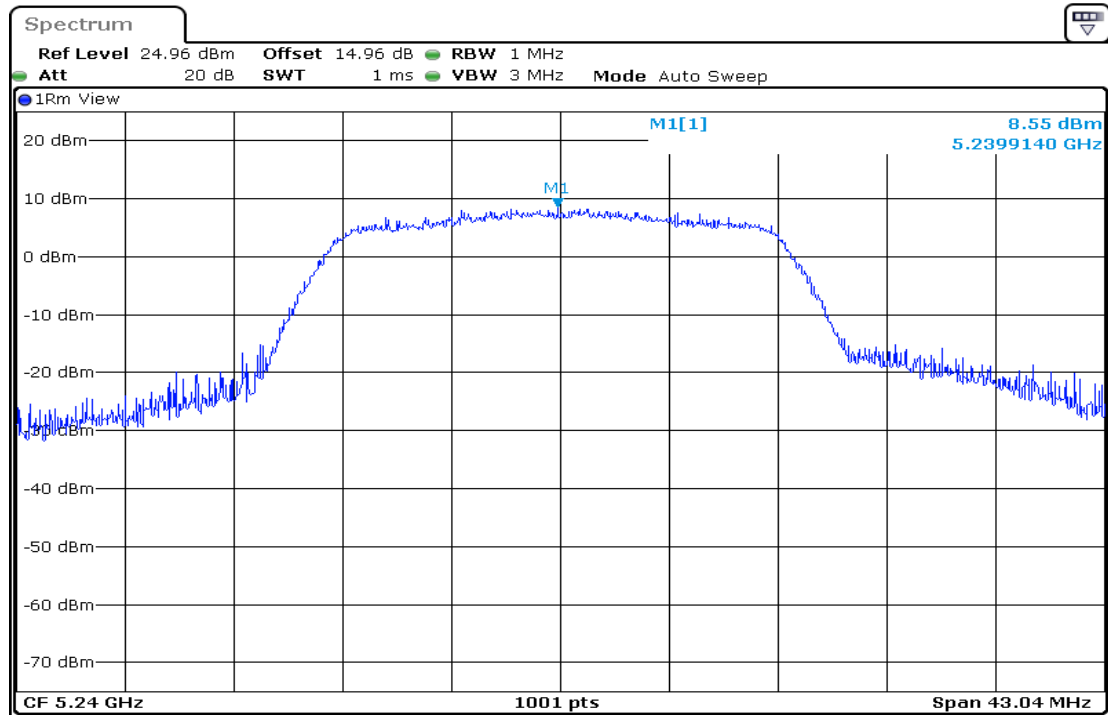

Date: 6 AUG 2018 15:13:12

5200MHz

Date: 6 AUG 2018 15:18:56

5240MHz

Date: 6 AUG 2018 15:24:04

5745MHz

Date: 6 AUG 2018 15:29:06

5785MHz