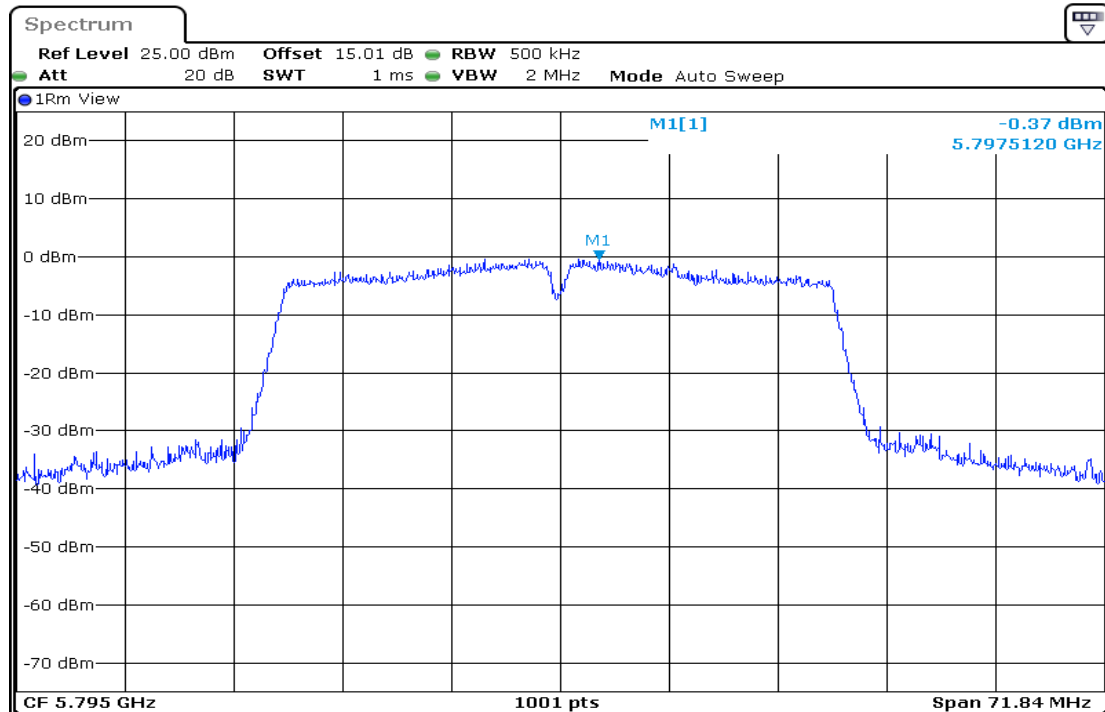

Date: 6 AUG 2018 16:03:00