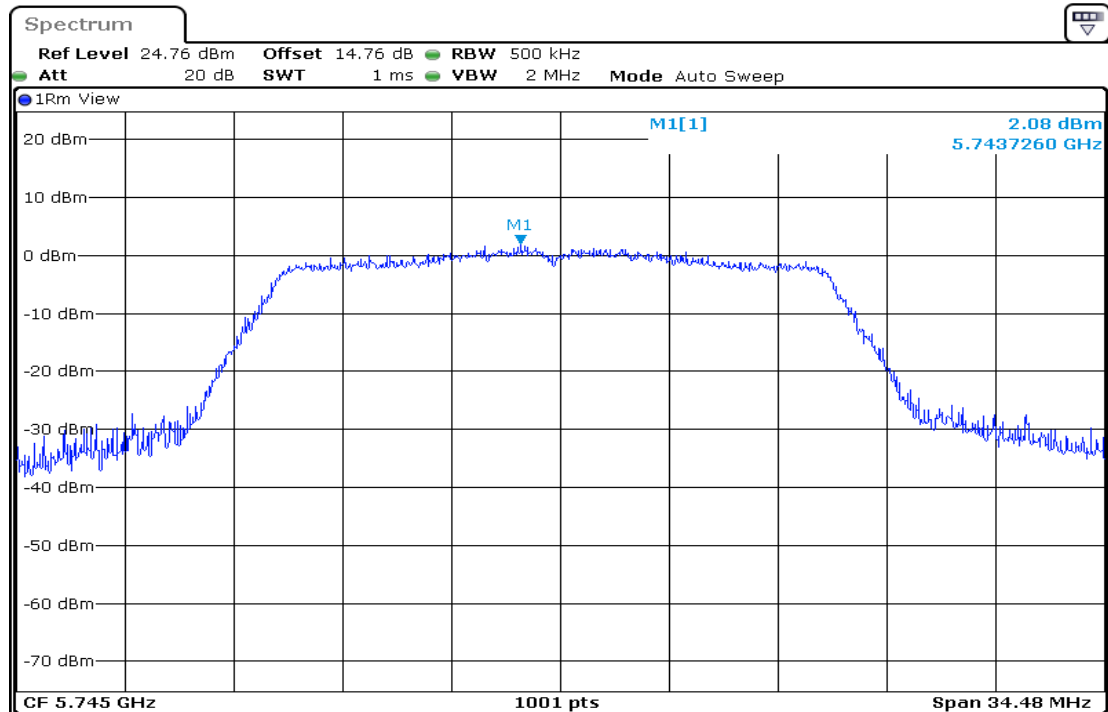

Date: 6 AUG 2018 15:13:12

5200MHz

Date: 6 AUG 2018 15:18:56

5240MHz

Date: 6 AUG 2018 15:24:04

5745MHz

Date: 6 AUG 2018 15:29:06

5785MHz