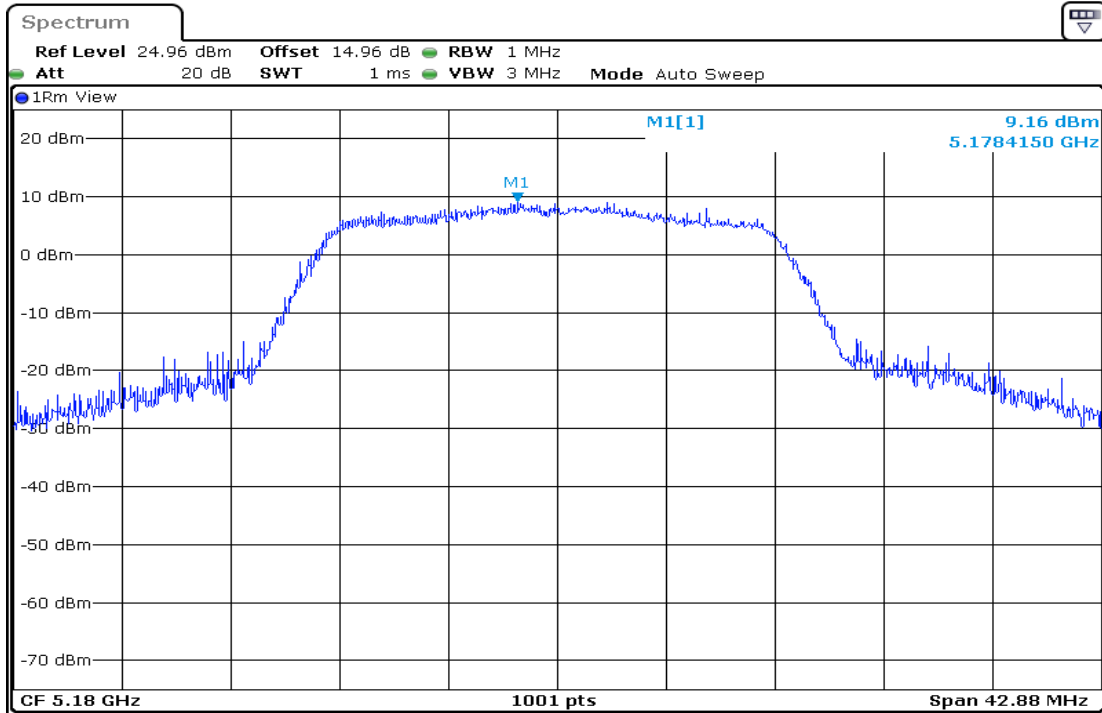

Date: 6 AUG 2018 15:13:12

5200MHz

Date: 6 AUG 2018 15:18:56

5240MHz

Date: 6 AUG 2018 15:24:04

5745MHz

Date: 6 AUG 2018 15:29:06

5785MHz