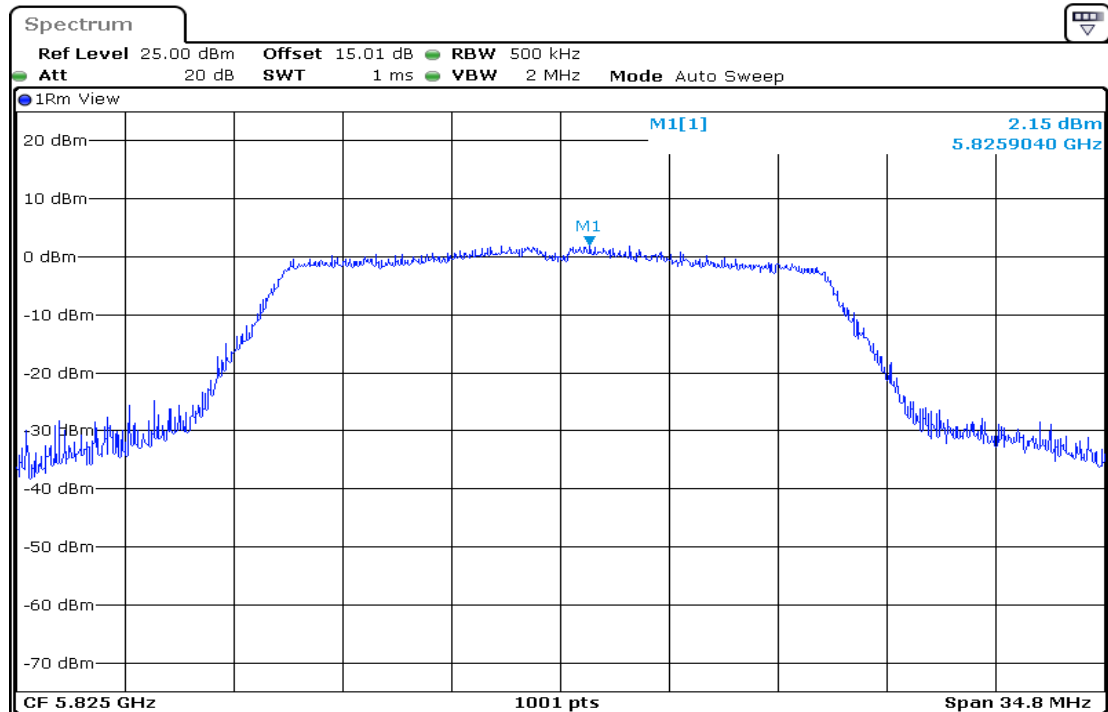

5825MHz

Date: 6 AUG 2018 15:40:26