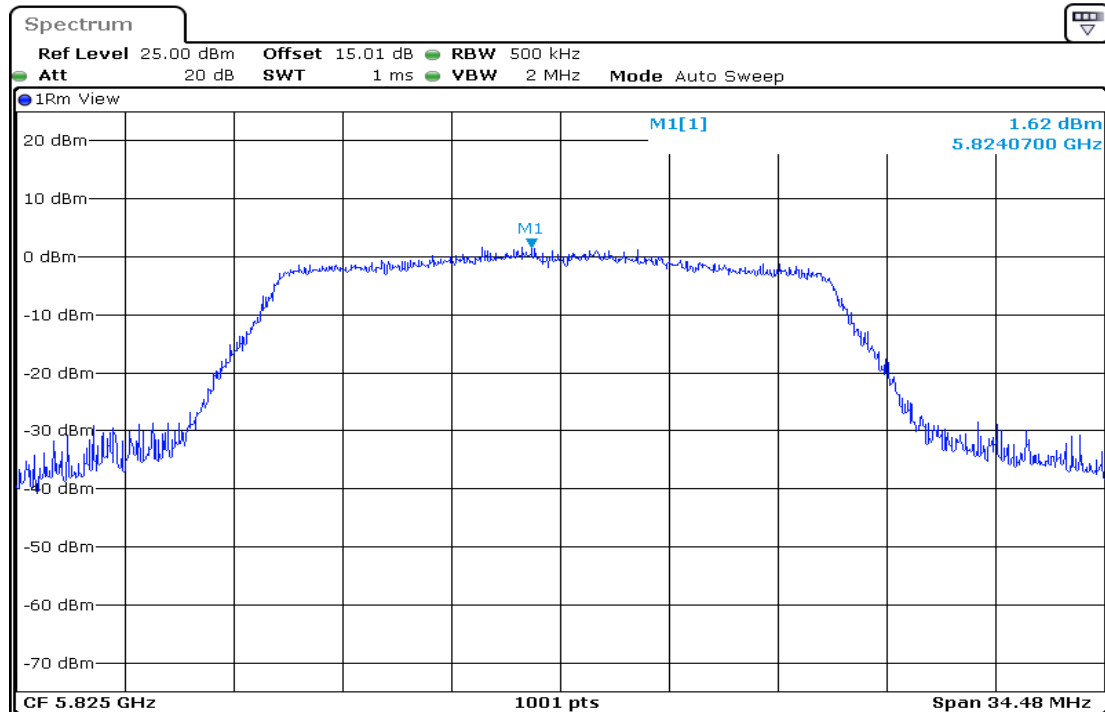

Date: 6 AUG 2018 16:16:46

5240MHz

Date: 6 AUG 2018 16:22:54

5745MHz

Date: 6 AUG 2018 16:28:04

5785MHz

Date: 6 AUG 2018 16:32:42

5825MHz

Date: 6 AUG 2018 16:37:15

802.11ac-HT40

5190MHz

Date: 6 AUG 2018 16:46:37

5230MHz

Date: 6 AUG 2018 16:51:55

5755MHz

Date: 6 AUG 2018 16:57:20