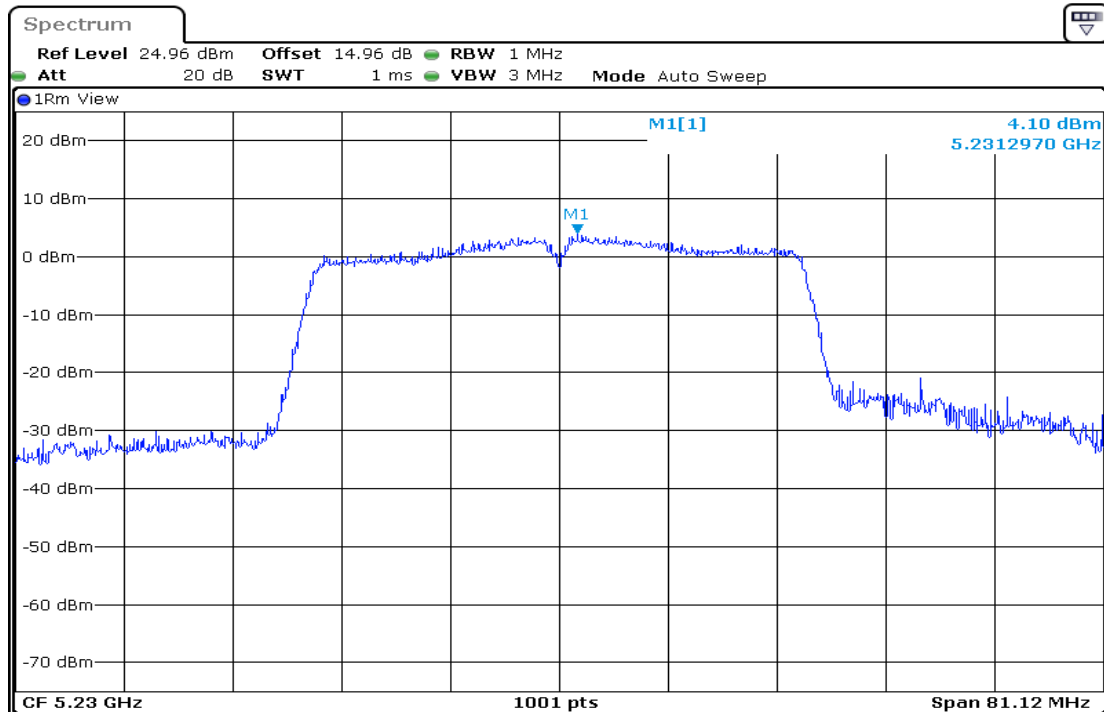

Date: 6 AUG 2018 15:35:18

5825MHz

Date: 6 AUG 2018 15:40:26

802.11n-HT40

5190MHz

Date: 6 AUG 2018 15:46:33

5230MHz

Date: 6 AUG 2018 15:52:14