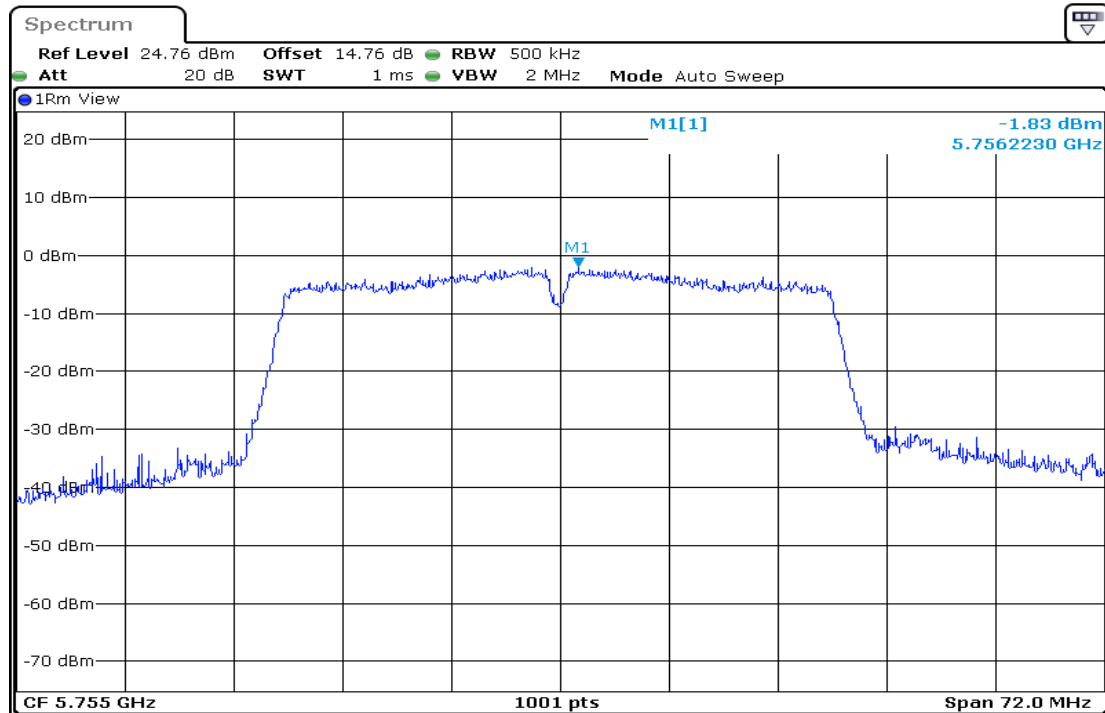

5755MHz

Date: 6 AUG 2018 15:57:55

5795MHz