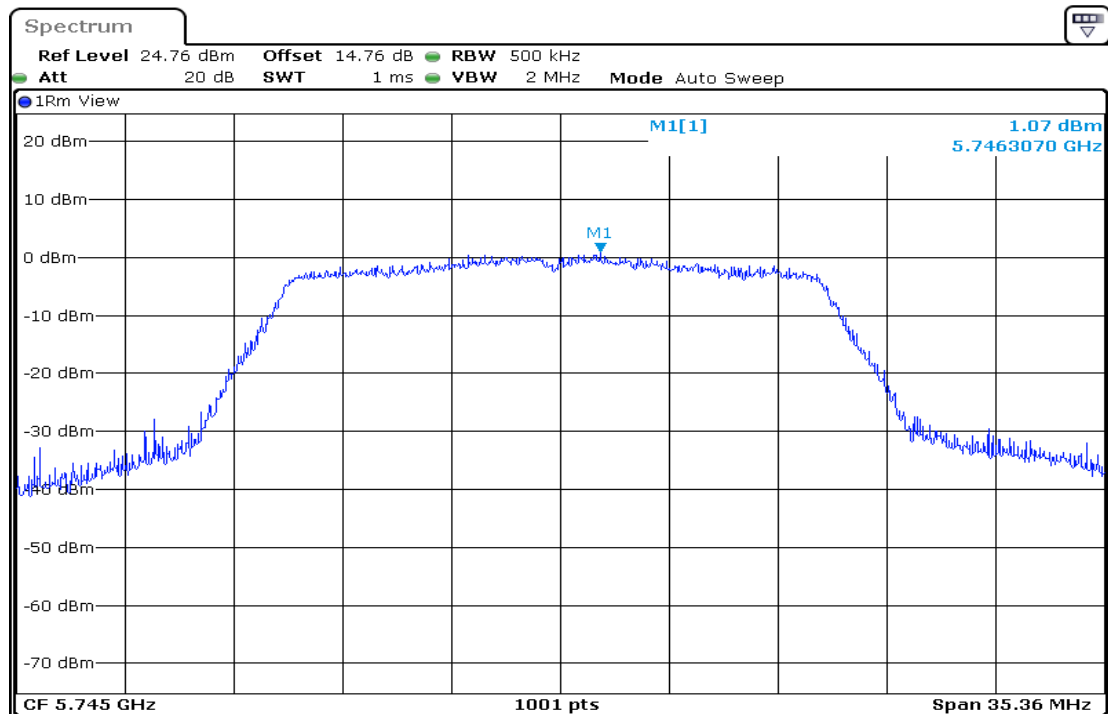

5755MHz

Date: 6 AUG 2018 15:57:55

5795MHz

Date: 6 AUG 2018 16:03:00

802.11ac-HT20

5180MHz

Date: 6 AUG 2018 16:09:50

5200MHz

Date: 6 AUG 2018 16:16:46

5240MHz

Date: 6 AUG 2018 16:22:54

5745MHz

Date: 6 AUG 2018 16:28:04

5785MHz

Date: 6 AUG 2018 16:32:42

5825MHz