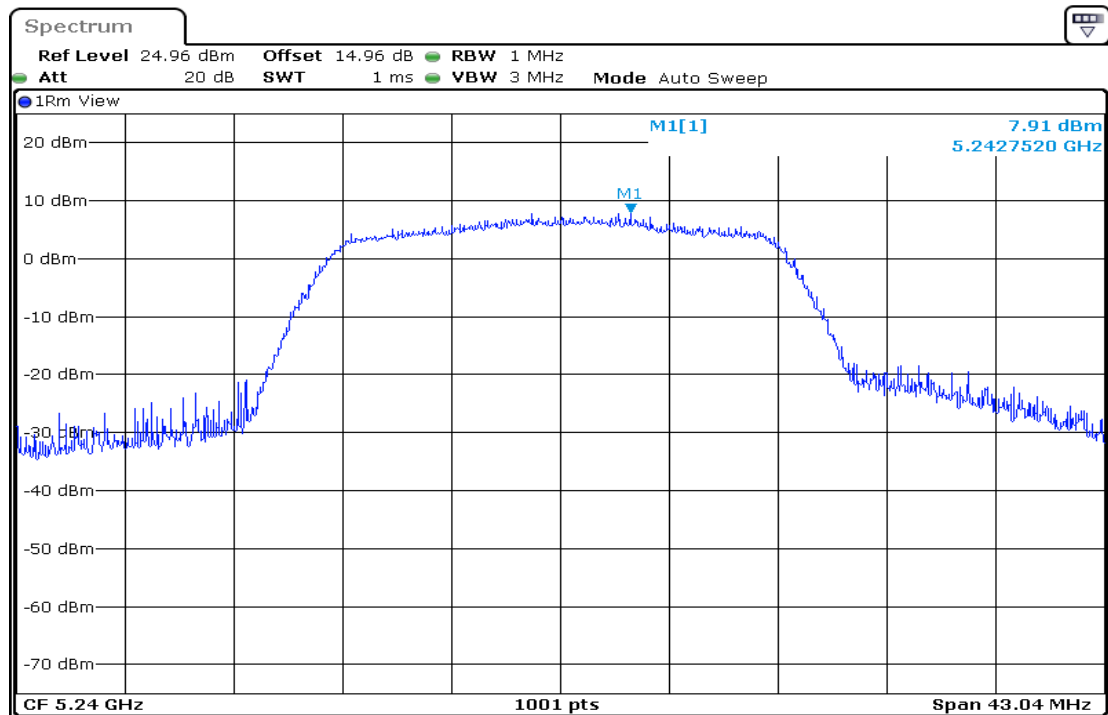

5755MHz

Date: 6 AUG 2018 15:57:55

5795MHz

Date: 6 AUG 2018 16:03:00

802.11ac-HT20

5180MHz

Date: 6 AUG 2018 16:09:50

5200MHz

Date: 6 AUG 2018 16:16:46

5240MHz

Date: 6 AUG 2018 16:22:54

5745MHz

Date: 6 AUG 2018 16:28:04

5785MHz

Date: 6 AUG 2018 16:32:42

5825MHz