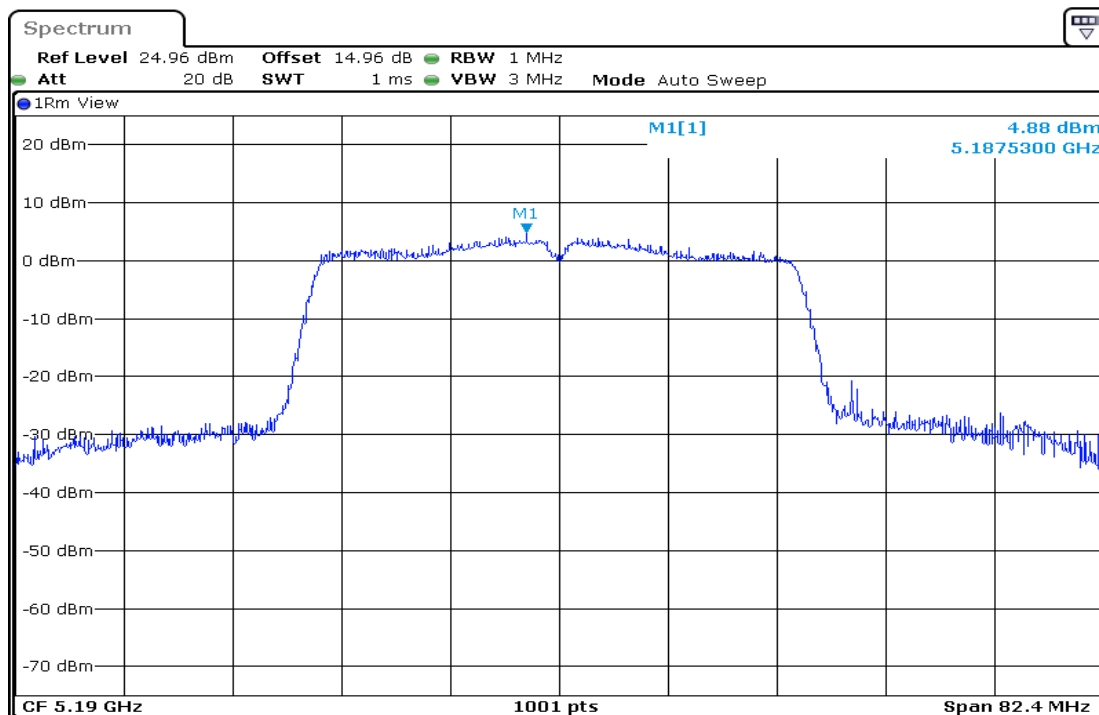

Date: 6 AUG 2018 16:16:46

5240MHz

Date: 6 AUG 2018 16:22:54

5745MHz

Date: 6 AUG 2018 16:28:04

5785MHz

Date: 6 AUG 2018 16:32:42

5825MHz

Date: 6 AUG 2018 16:37:15

802.11ac-HT40

5190MHz

Date: 6 AUG 2018 16:46:37

5230MHz

Date: 6 AUG 2018 16:51:55

5755MHz

Date: 6 AUG 2018 16:57:20