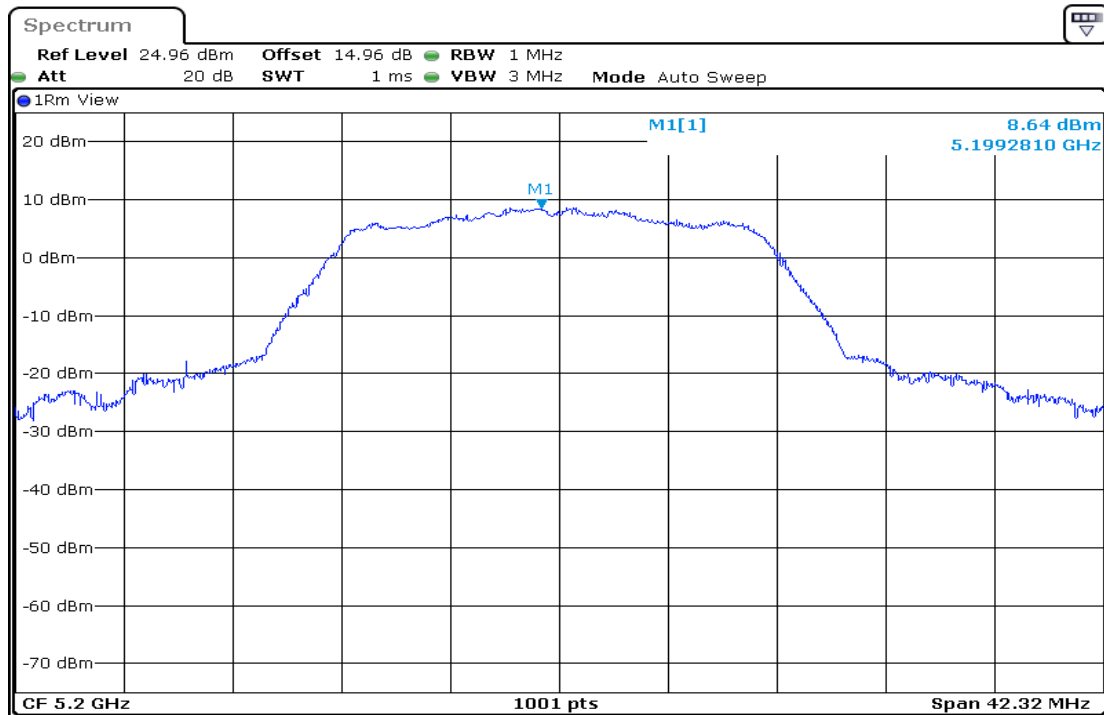

5150MHz~5250MHz, 5725MHz~5850MHz

802.11a

5180MHz

Date: 6 AUG 2018 14:23:20

5200MHz

Date: 6 AUG 2018 14:29:52

5240MHz

Date: 6 AUG 2018 14:35:20

Date: 6 AUG 2018 15:13:12

5200MHz

Date: 6 AUG 2018 15:18:56

5240MHz

Date: 6 AUG 2018 15:24:04

5745MHz

Date: 6 AUG 2018 15:29:06

5785MHz