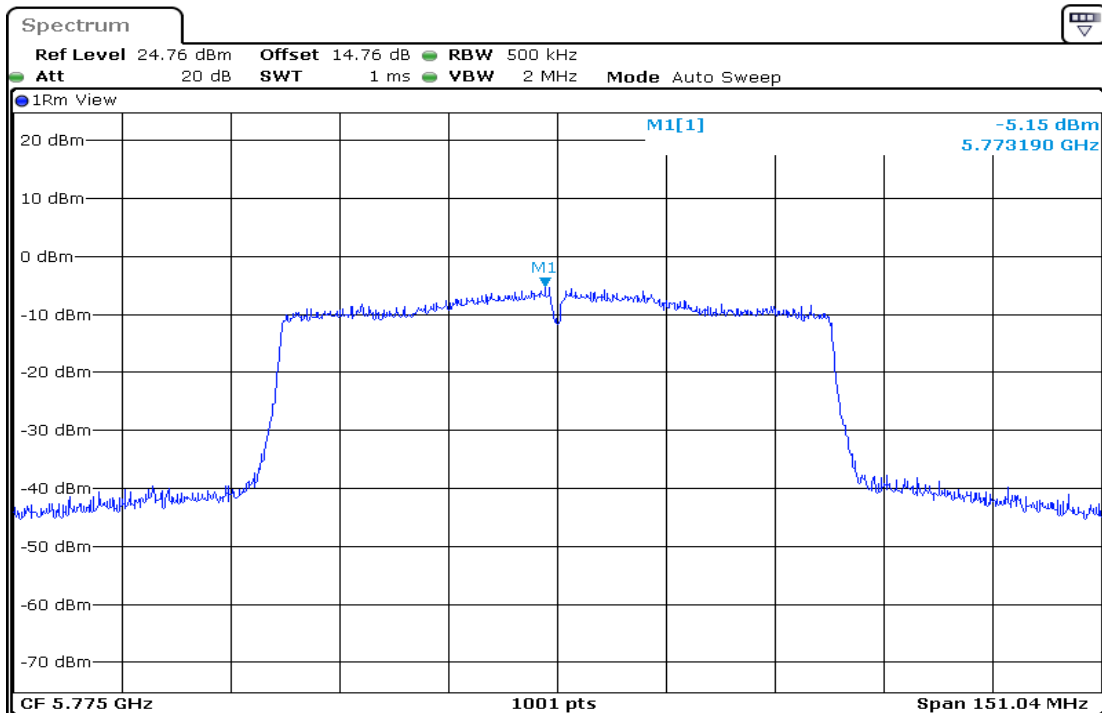

5795MHz

Date: 6 AUG 2018 17:02:45

802.11ac-HT80

5210MHz

Date: 6 AUG 2018 17:08:28

5775MHz

Date: 6 AUG 2018 17:19:00