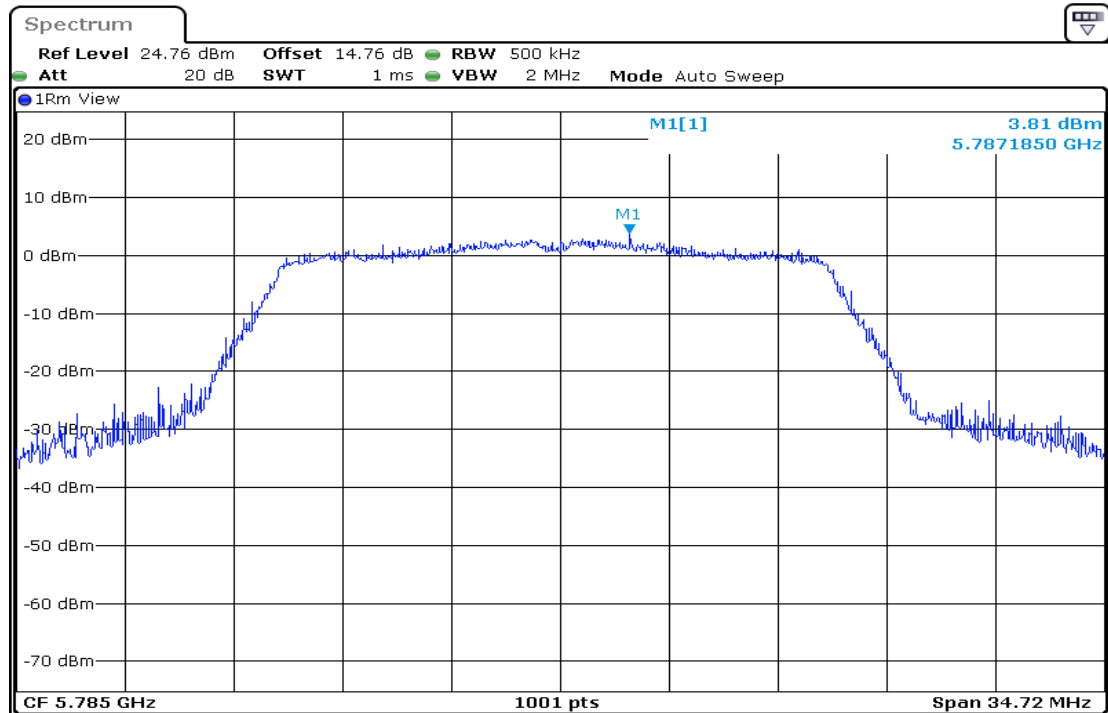

Date: 6 AUG 2018 15:13:12

5200MHz

Date: 6 AUG 2018 15:18:56

5240MHz

Date: 6 AUG 2018 15:24:04

5745MHz

Date: 6 AUG 2018 15:29:06

5785MHz