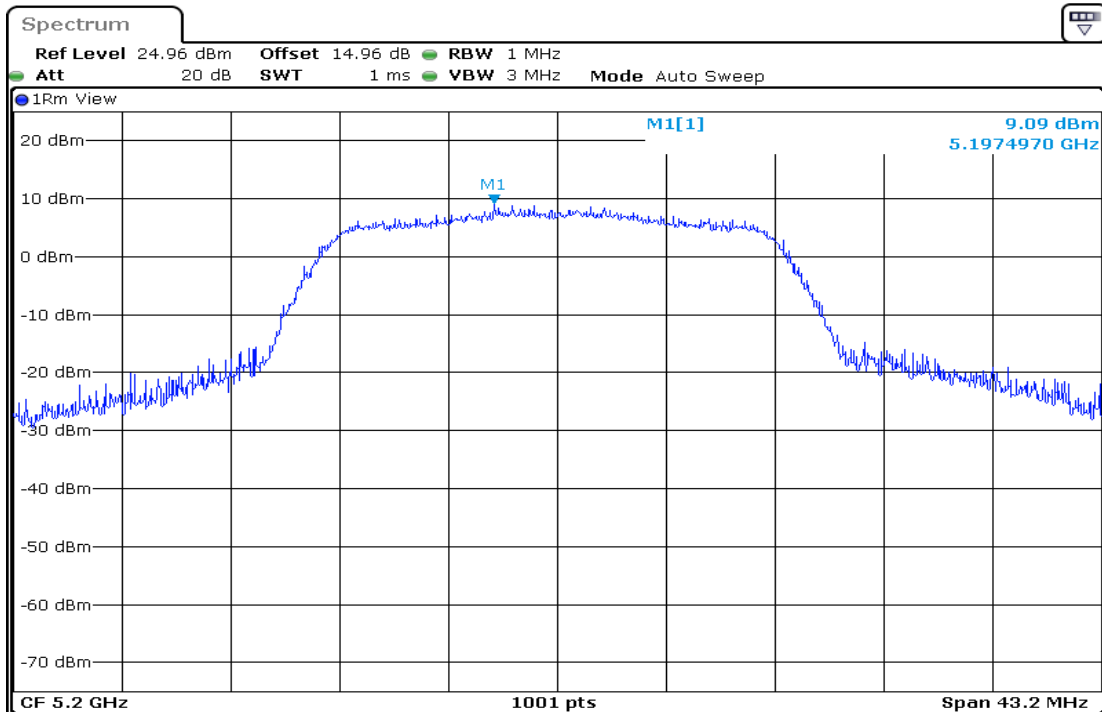

Date: 6 AUG 2018 15:13:12

5200MHz

Date: 6 AUG 2018 15:18:56

5240MHz

Date: 6 AUG 2018 15:24:04

5745MHz

Date: 6 AUG 2018 15:29:06

5785MHz