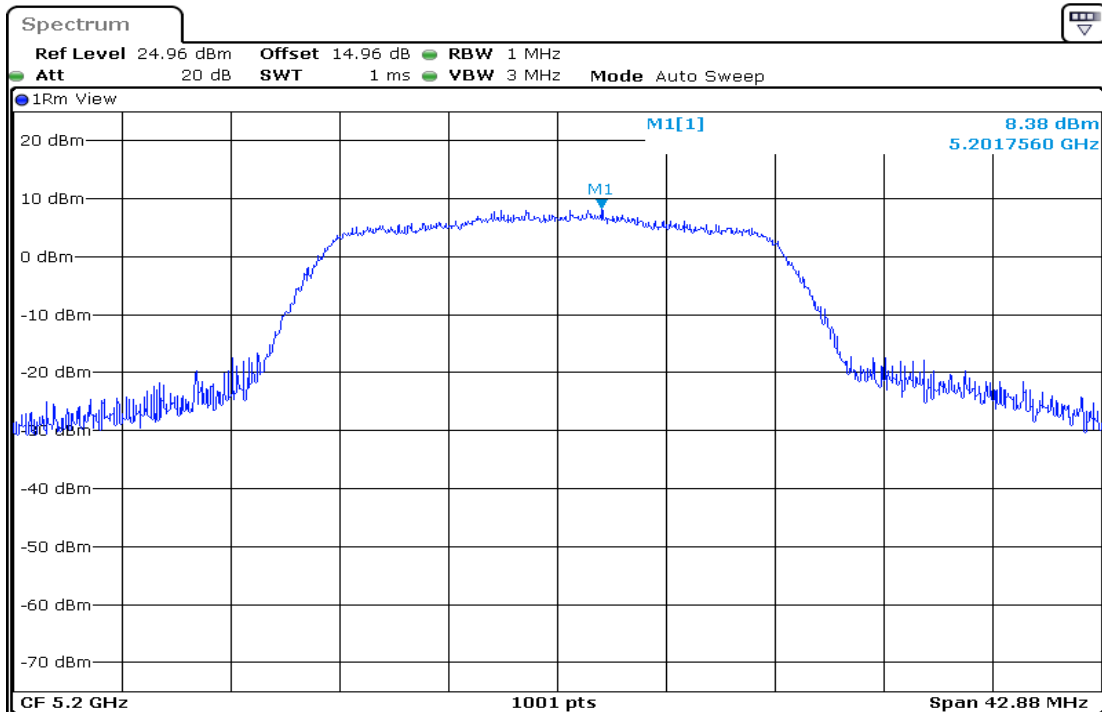

5755MHz

Date: 6 AUG 2018 15:57:55

5795MHz

Date: 6 AUG 2018 16:03:00

802.11ac-HT20

5180MHz

Date: 6 AUG 2018 16:09:50

5200MHz

Date: 6 AUG 2018 16:16:46

5240MHz

Date: 6 AUG 2018 16:22:54

5745MHz

Date: 6 AUG 2018 16:28:04

5785MHz

Date: 6 AUG 2018 16:32:42

5825MHz