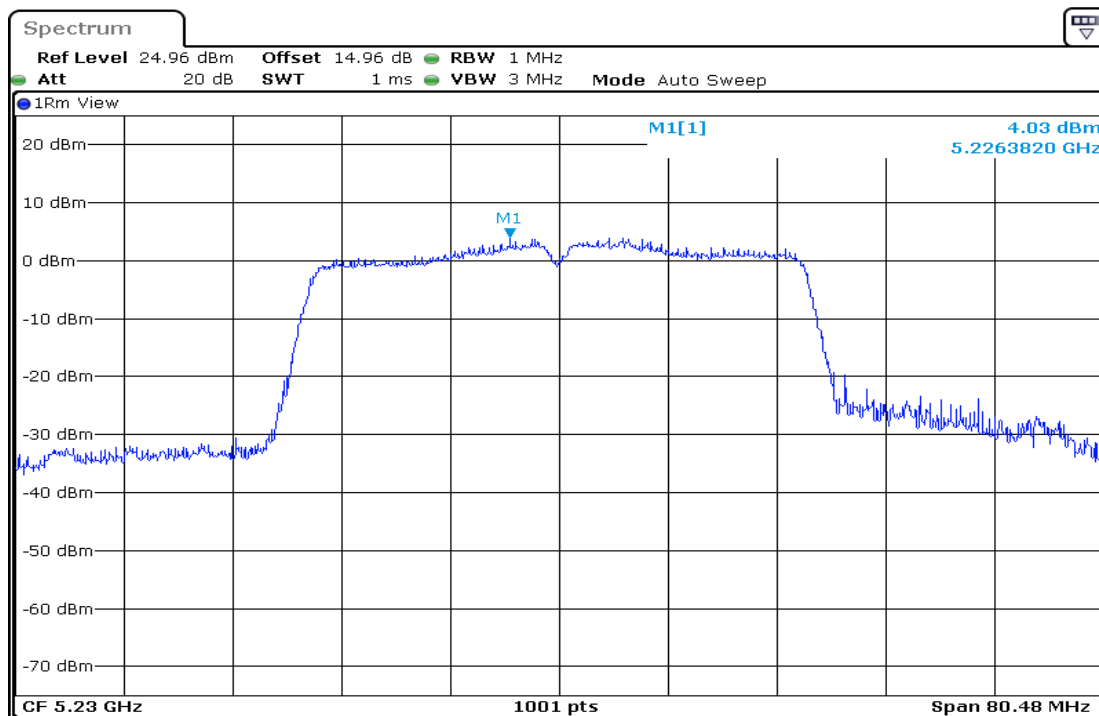

Date: 6 AUG 2018 16:37:15

802.11ac-HT40

5190MHz

Date: 6 AUG 2018 16:46:37

5230MHz

Date: 6 AUG 2018 16:51:55

5755MHz

Date: 6 AUG 2018 16:57:20

5795MHz

Date: 6 AUG 2018 17:02:45

802.11ac-HT80

5210MHz

Date: 6 AUG 2018 17:08:28

5775MHz

Date: 6 AUG 2018 17:19:00