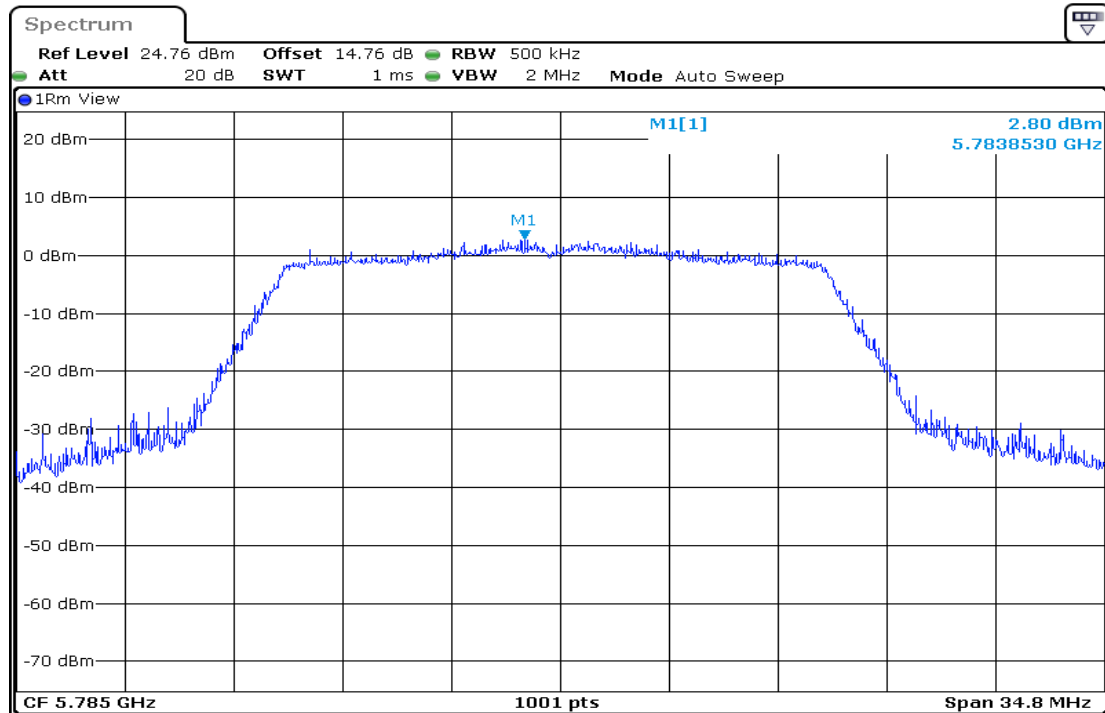

Date: 6 AUG 2018 16:16:46

5240MHz

Date: 6 AUG 2018 16:22:54

5745MHz

Date: 6 AUG 2018 16:28:04

5785MHz

Date: 6 AUG 2018 16:32:42

5825MHz

Date: 6 AUG 2018 16:37:15

802.11ac-HT40

5190MHz

Date: 6 AUG 2018 16:46:37

5230MHz

Date: 6 AUG 2018 16:51:55

5755MHz

Date: 6 AUG 2018 16:57:20