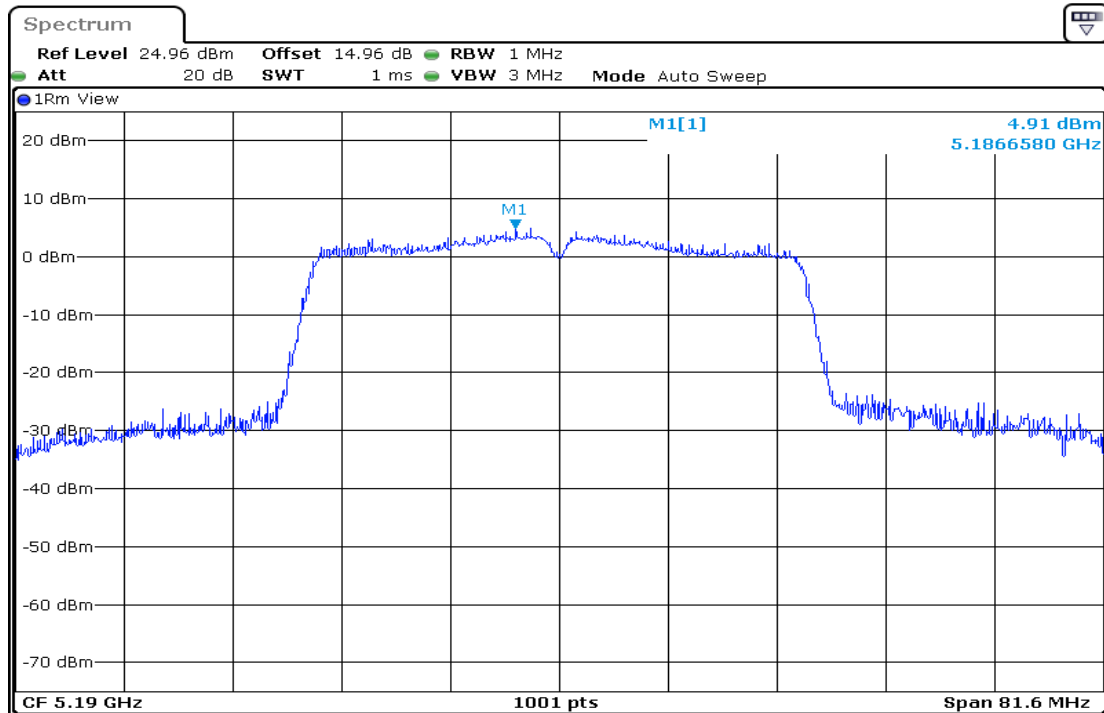

Date: 6 AUG 2018 15:35:18

5825MHz

Date: 6 AUG 2018 15:40:26

802.11n-HT40

5190MHz

Date: 6 AUG 2018 15:46:33

5230MHz

Date: 6 AUG 2018 15:52:14

5755MHz

Date: 6 AUG 2018 15:57:55

5795MHz

Date: 6 AUG 2018 16:03:00

802.11ac-HT20

5180MHz

Date: 6 AUG 2018 16:09:50

5200MHz