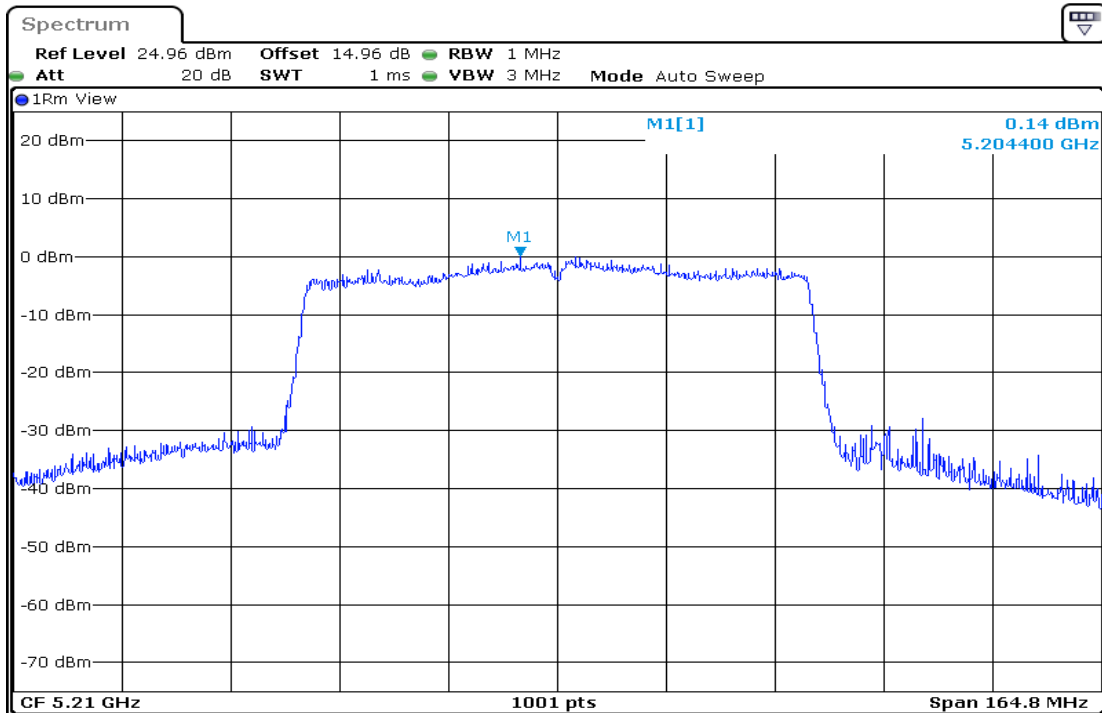

Date: 6 AUG 2018 16:37:15

802.11ac-HT40

5190MHz

Date: 6 AUG 2018 16:46:37

5230MHz

Date: 6 AUG 2018 16:51:55

5755MHz

Date: 6 AUG 2018 16:57:20

5795MHz

Date: 6 AUG 2018 17:02:45

802.11ac-HT80

5210MHz

Date: 6 AUG 2018 17:08:28

5775MHz

Date: 6 AUG 2018 17:19:00