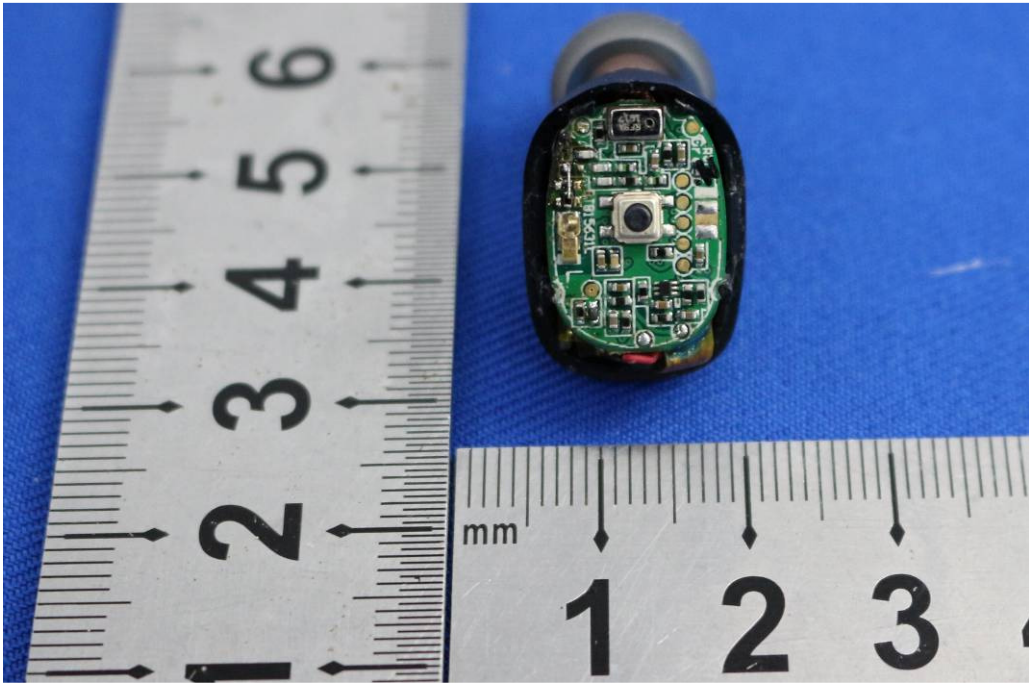

1 Photographs - EUT Constructional Details

Test model No.: SOL-EP1190

Left earbuds:

Right earbuds:

Travel case with backup battery: