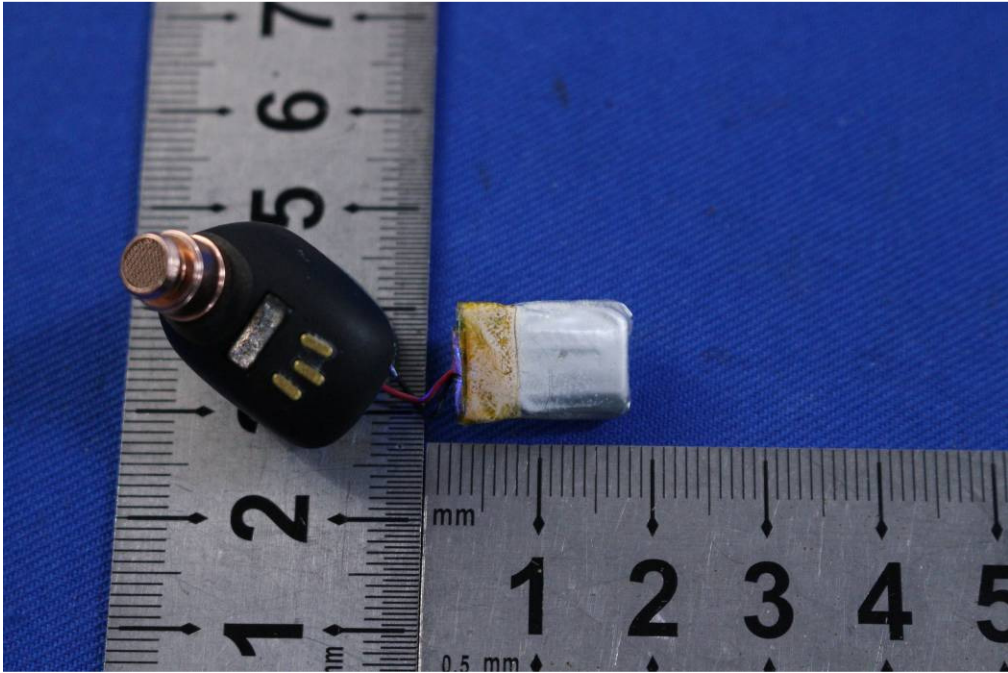

1 Photographs - EUT Constructional Details

Test model No.: SOL-EP1190

Left earbuds:

Right earbuds:

Travel case with backup battery: