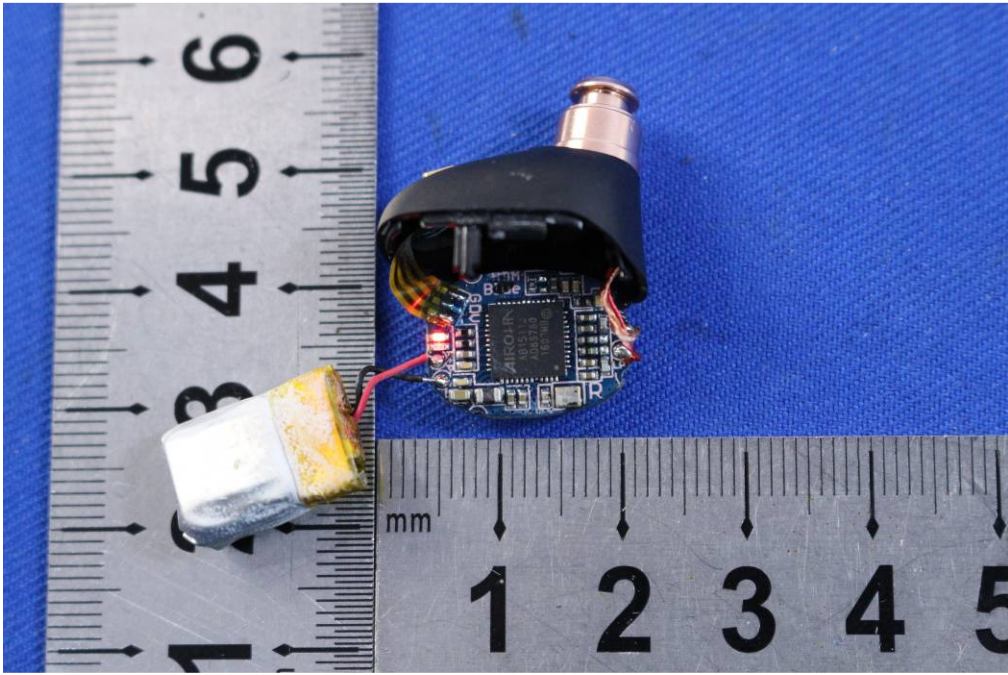

1 Photographs - EUT Constructional Details

Test model No.: SOL-EP1190

Left earbuds:

Right earbuds:

Travel case with backup battery: