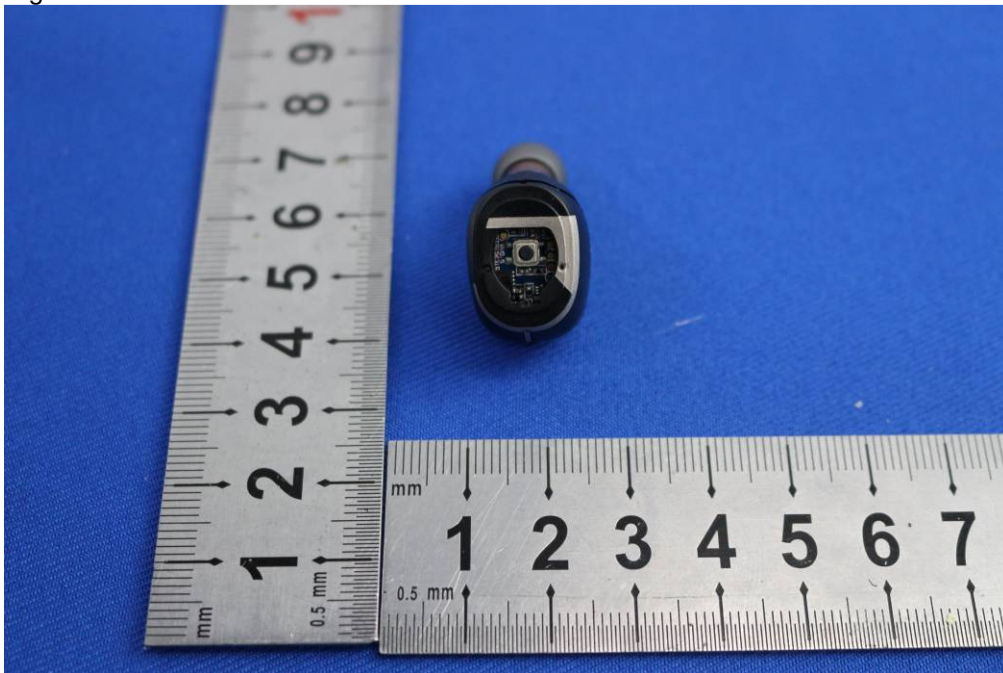

1 Photographs - EUT Constructional Details

Test model No.: SOL-EP1190

Left earbuds:

Right earbuds:

Travel case with backup battery: