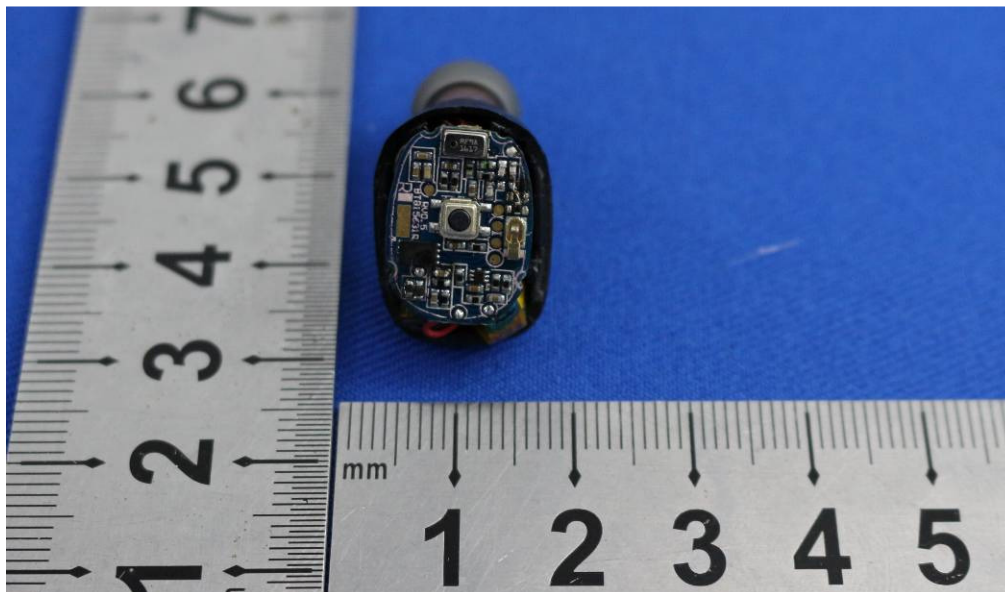

1 Photographs - EUT Constructional Details

Test model No.: SOL-EP1190

Left earbuds:

Right earbuds:

Travel case with backup battery: