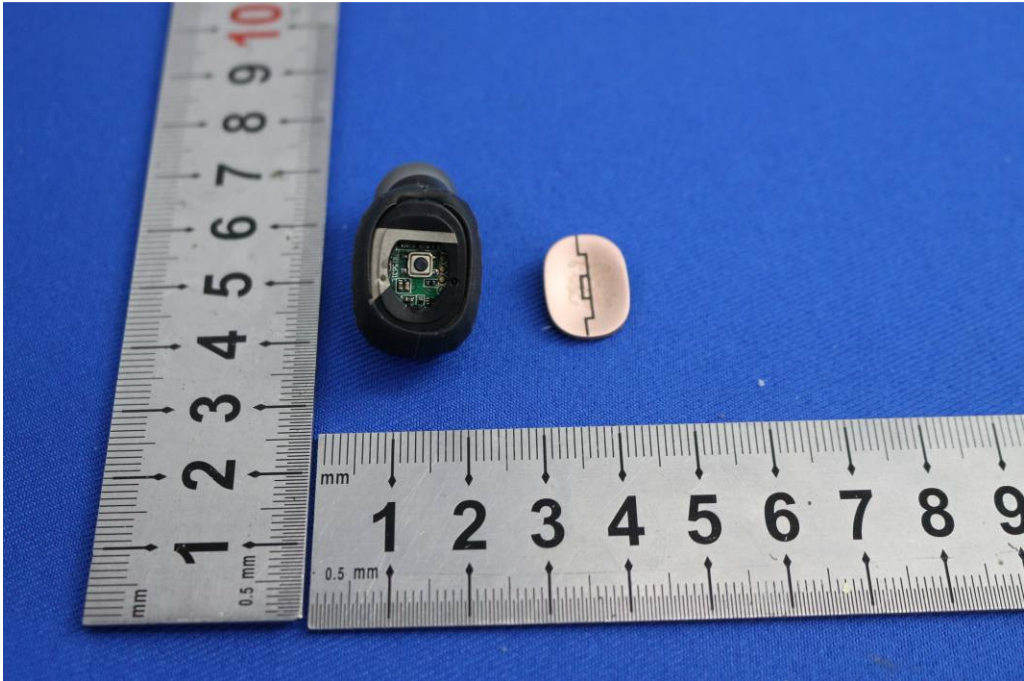

1 Photographs - EUT Constructional Details

Test model No.: SOL-EP1190

Left earbuds:

Right earbuds:

Travel case with backup battery: