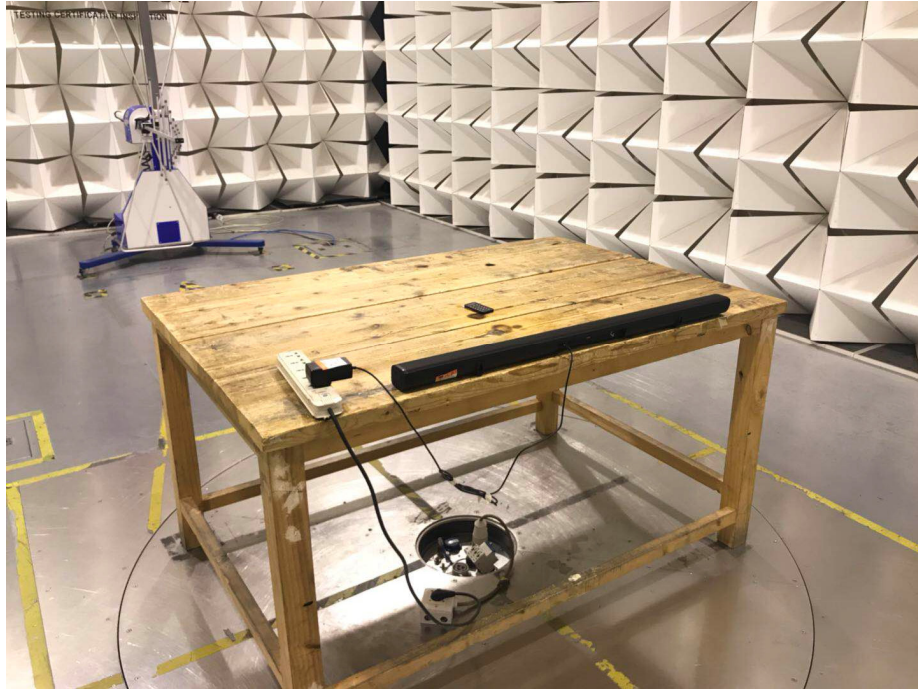

Photographs-Model ESB2118 Test Setup Photos

Photograph – Conducted Emission Test Setup

Photograph - Spurious Emissions Radiated Test Setup Photos

For 9 kHz to 30 MHz

For 30 MHz-1000 MHz

Above 1GHz