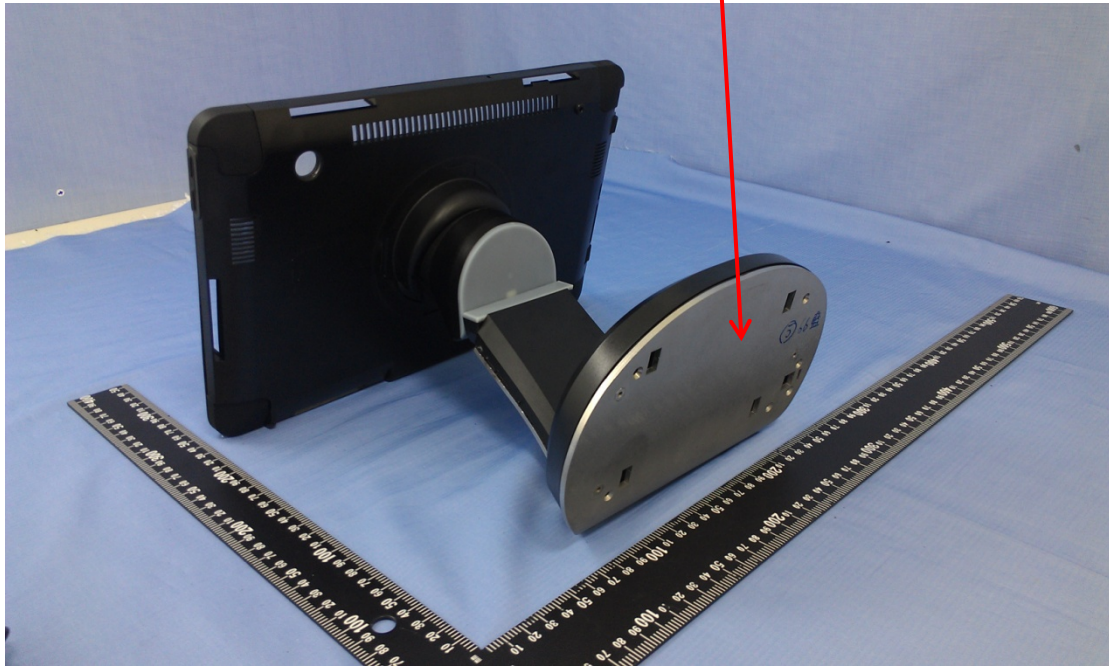

Label Sample & Location

RoHS																									
MTI																									
ENTERPRISE TABLET LITE MODEL: ENTERPRISE LITE INPUT: 24Vdc, 2.71A (65W) CONFORMS TO ANSI/UL STD. 80950-1 CERTIFIED TO CAN/CSA STD. C22.2 NO. 80950-1 FCC ID: 2AA2X153-0761-00 FCC CAUTION: This device complies with Part 15 of the FCC Rules. Operation is subject to the following two conditions: (1) this device may not cause harmful interference, and (2) this device must accept any interference received, including interference that may cause undesired operation. MADE IN TAIWAN MTI: www.mobiletechinc.com				55																					
				90																					
NOTES : 1. Blank label: 3.54" X 2.165" (90mm X 55mm) Label material: Gloss or Matt polyester with permanent acrylic adhesive RoHS compliant 2. Printer: Thermal Transfer or MTI approved equivalent 3. Label quality a. Content on label must not wear off during normal use. b. Contents cannot be removed with general solvents (i.e. Isopropyl Alcohol, etc.) c. Adhesive should not degrade during normal use that would allow the label to separate from product.																									
						<table border="1" style="width: 100%; border-collapse: collapse;"> <tr> <td style="width: 10%;"></td> <td style="width: 10%;"></td> <td style="width: 10%;"></td> <td style="width: 10%;"></td> <td style="width: 10%;"></td> <td style="width: 10%;"></td> <td style="width: 10%;"></td> <td style="width: 10%;"></td> </tr> <tr> <td style="text-align: center;">REV. 01</td> <td style="text-align: center;">REV. 01</td> <td style="text-align: center;">REV. 01</td> <td style="text-align: center;">REV. 01</td> <td style="text-align: center;">REV. 01</td> <td style="text-align: center;">REV. 01</td> <td style="text-align: center;">REV. 01</td> <td style="text-align: center;">REV. 01</td> </tr> </table>												REV. 01	REV. 01	REV. 01	REV. 01	REV. 01	REV. 01	REV. 01	REV. 01
REV. 01	REV. 01	REV. 01	REV. 01	REV. 01	REV. 01	REV. 01	REV. 01																		
						<table border="1" style="width: 100%; border-collapse: collapse;"> <tr> <td style="width: 10%;"></td> <td style="width: 10%;"></td> <td style="width: 10%;"></td> <td style="width: 10%;"></td> <td style="width: 10%;"></td> <td style="width: 10%;"></td> <td style="width: 10%;"></td> <td style="width: 10%;"></td> </tr> <tr> <td style="text-align: center;">REV. 01</td> <td style="text-align: center;">REV. 01</td> <td style="text-align: center;">REV. 01</td> <td style="text-align: center;">REV. 01</td> <td style="text-align: center;">REV. 01</td> <td style="text-align: center;">REV. 01</td> <td style="text-align: center;">REV. 01</td> <td style="text-align: center;">REV. 01</td> </tr> </table>												REV. 01	REV. 01	REV. 01	REV. 01	REV. 01	REV. 01	REV. 01	REV. 01
REV. 01	REV. 01	REV. 01	REV. 01	REV. 01	REV. 01	REV. 01	REV. 01																		
						華倫科技有限公司 HUALIN TECHNOLOGY CO., LTD.																			