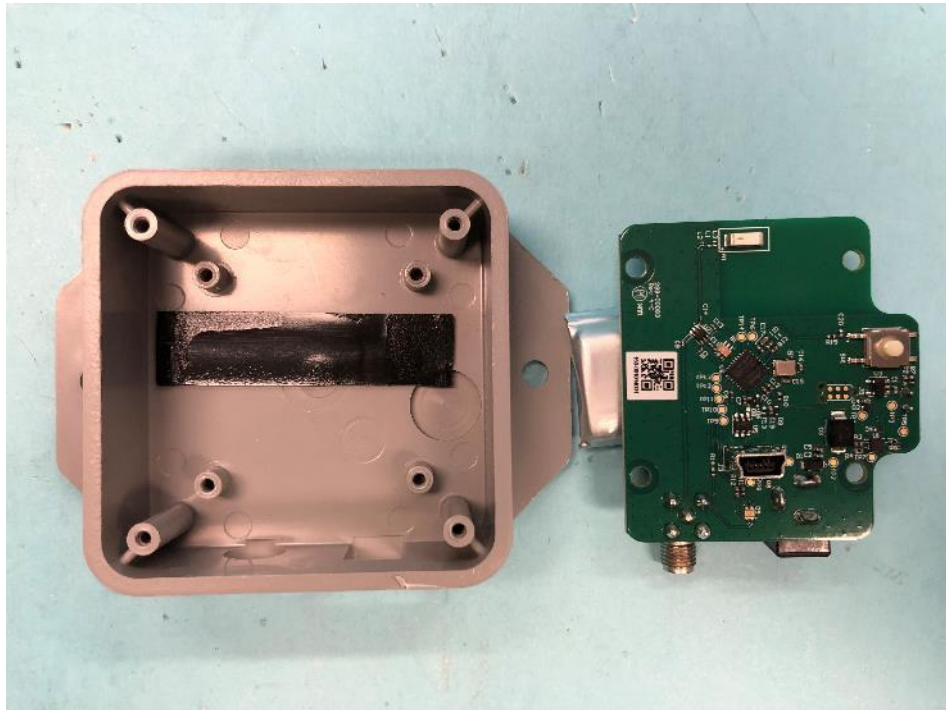

EUT Internal Photos

Date: 2019-03-24

Model: Network Extender

External Whip Antenna
2405-2480MHz

Internal Chip Antenna

2405-2480MHz