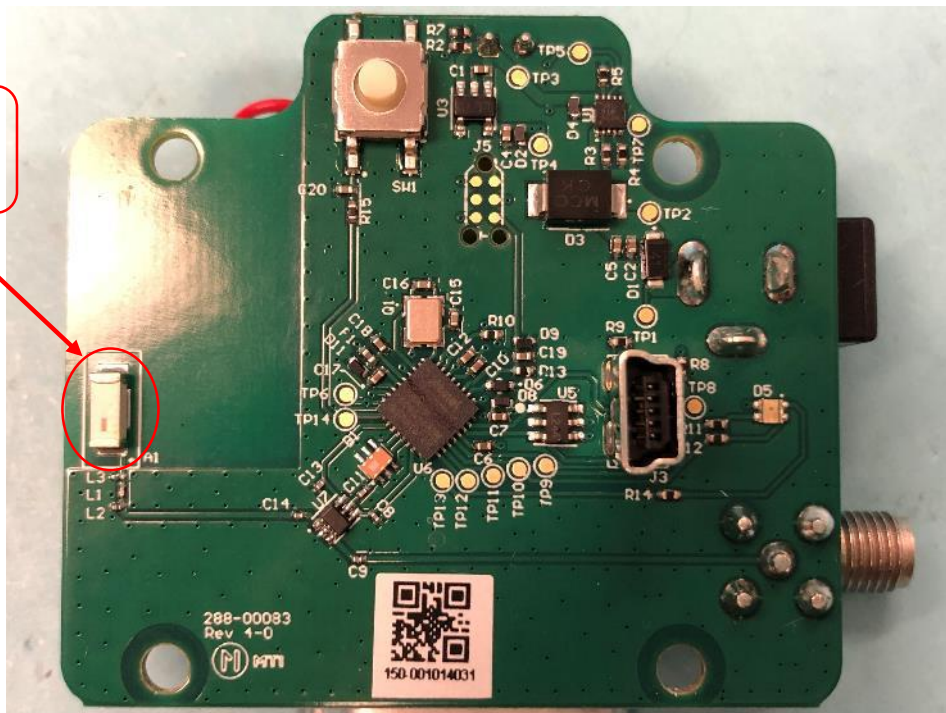

EUT Internal Photos

Date: 2019-03-24

Model: Network Extender

External Whip Antenna
2405-2480MHz

Internal Chip Antenna

2405-2480MHz