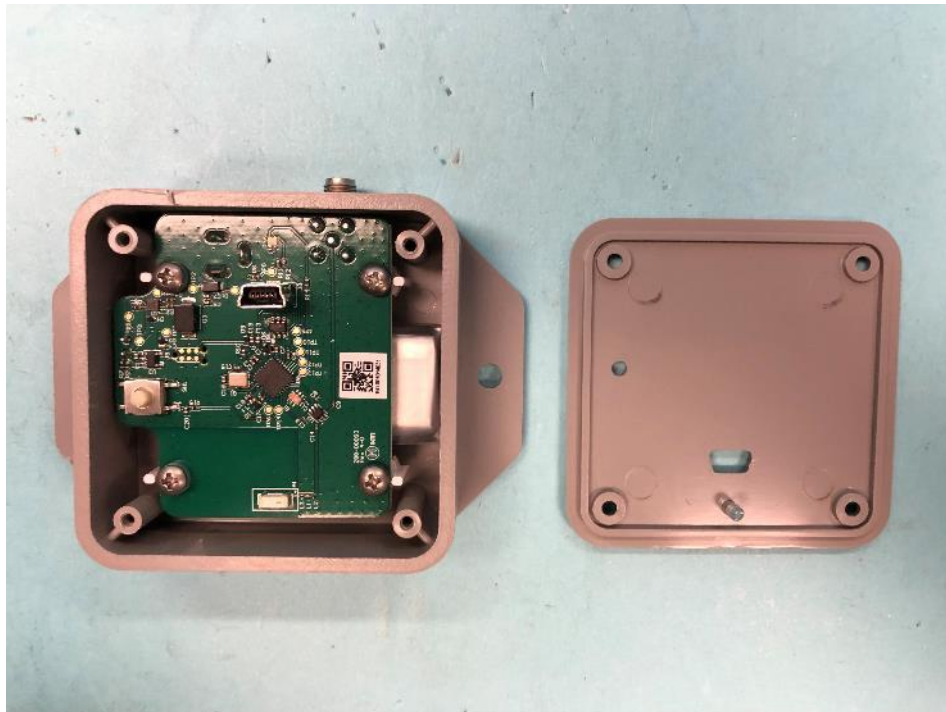

EUT Internal Photos

Date: 2019-03-24

Model: Network Extender

External Whip Antenna
2405-2480MHz

Internal Chip Antenna

2405-2480MHz