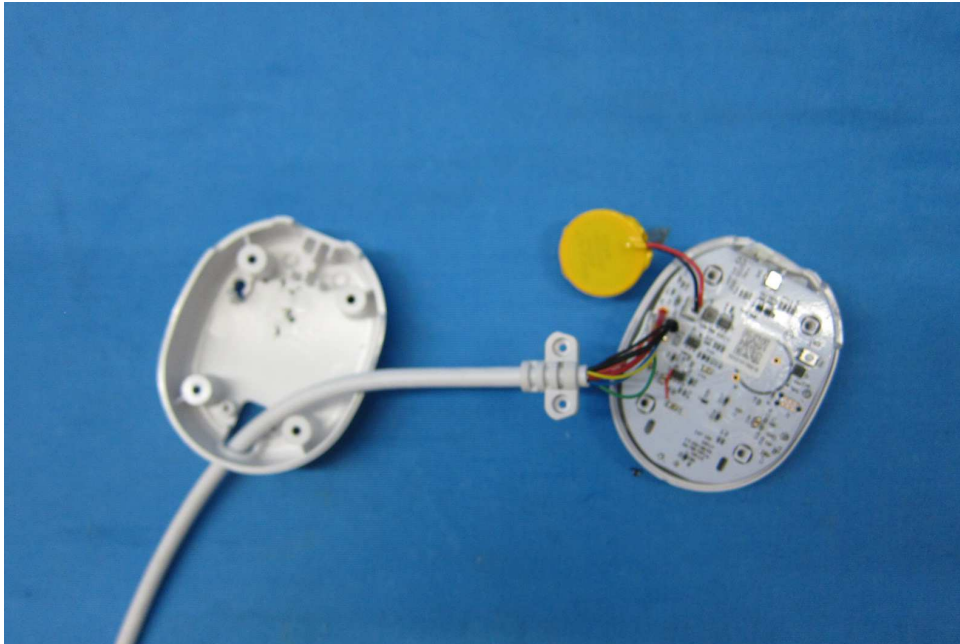

Equipment Photographs

(Internal)

INTERTEK TESTING SERVICE

Report No.: HK21061501

Equipment Photographs

(Internal)