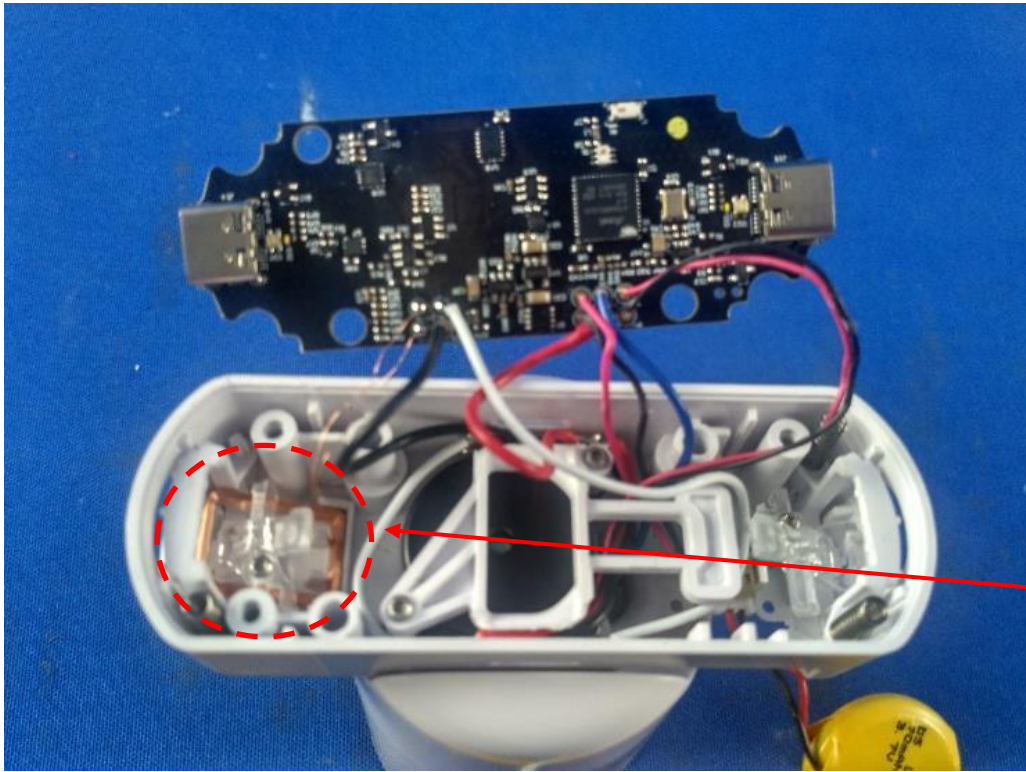

Appendix

Model: FREEDOM FOCUS

Antenna
125kHz

Antenna
2405-2480MHz