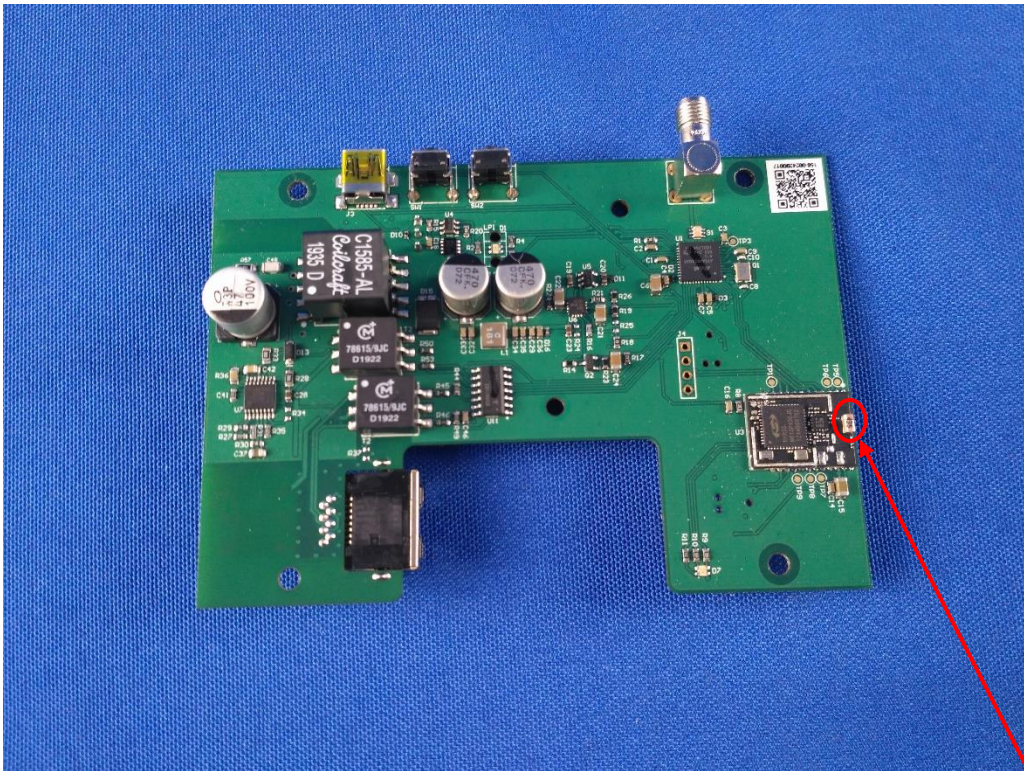

Appendix

Model No.: PoE Network Extender

2.4G Antenna

2.4G Antenna
This Module disabled