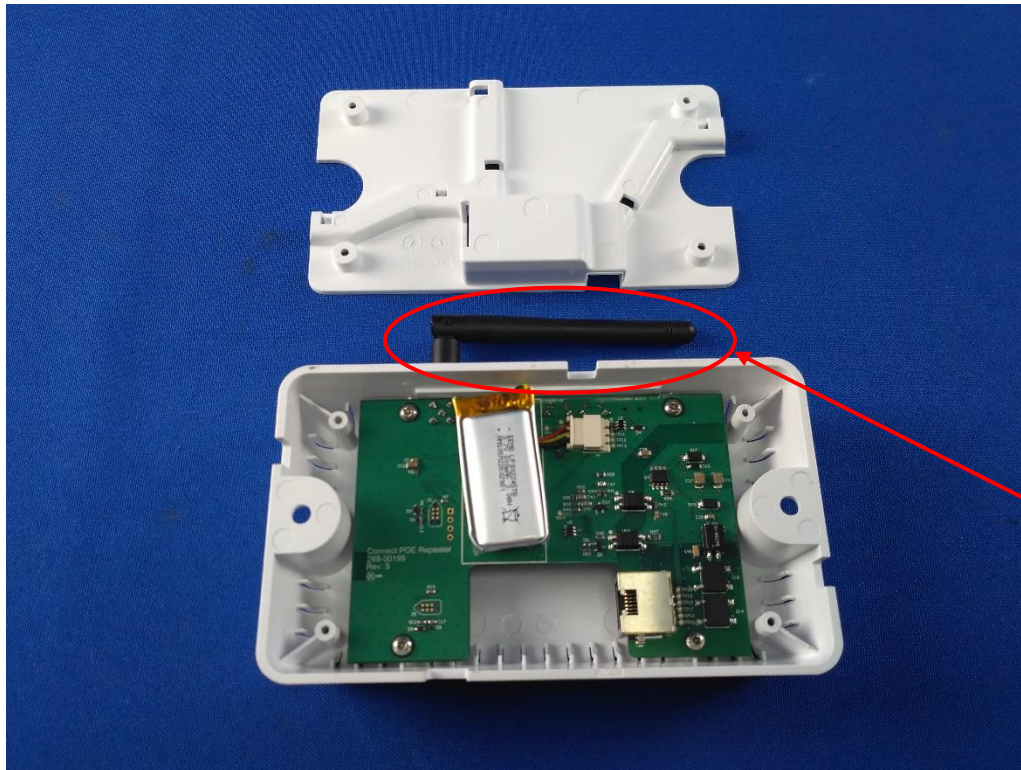

Appendix

Model No.: PoE Network Extender

2.4G Antenna

2.4G Antenna
This Module disabled