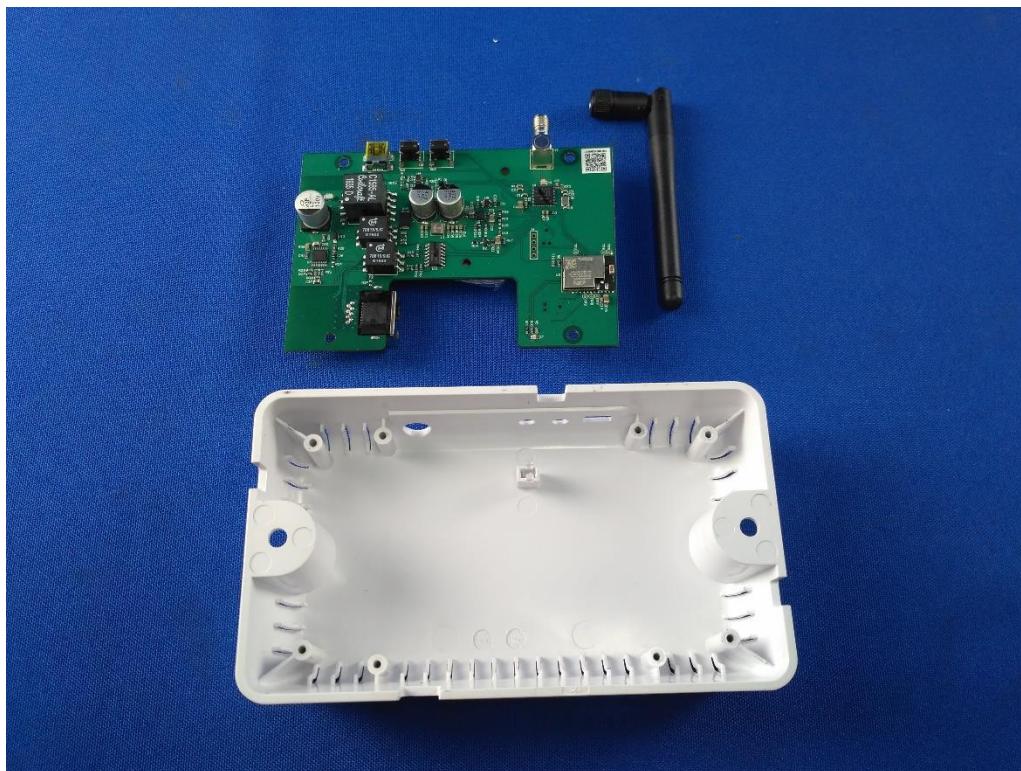

Appendix

Model No.: PoE Network Extender

2.4G Antenna

2.4G Antenna
This Module disabled