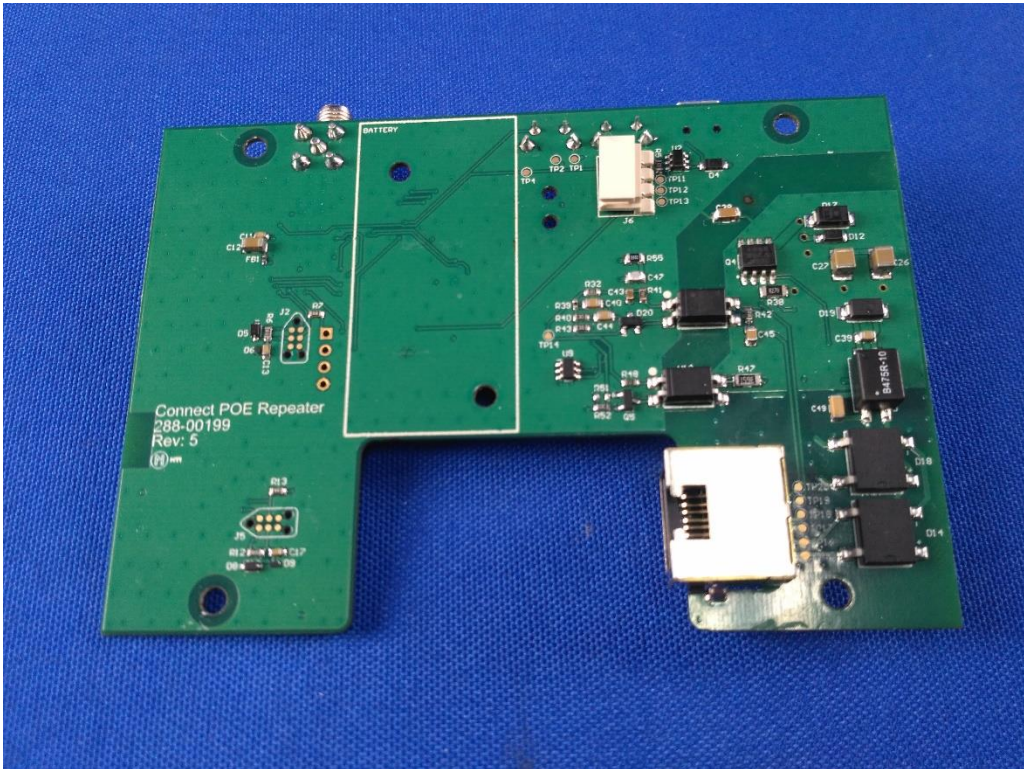

Appendix

Model No.: PoE Network Extender

2.4G Antenna

2.4G Antenna
This Module disabled