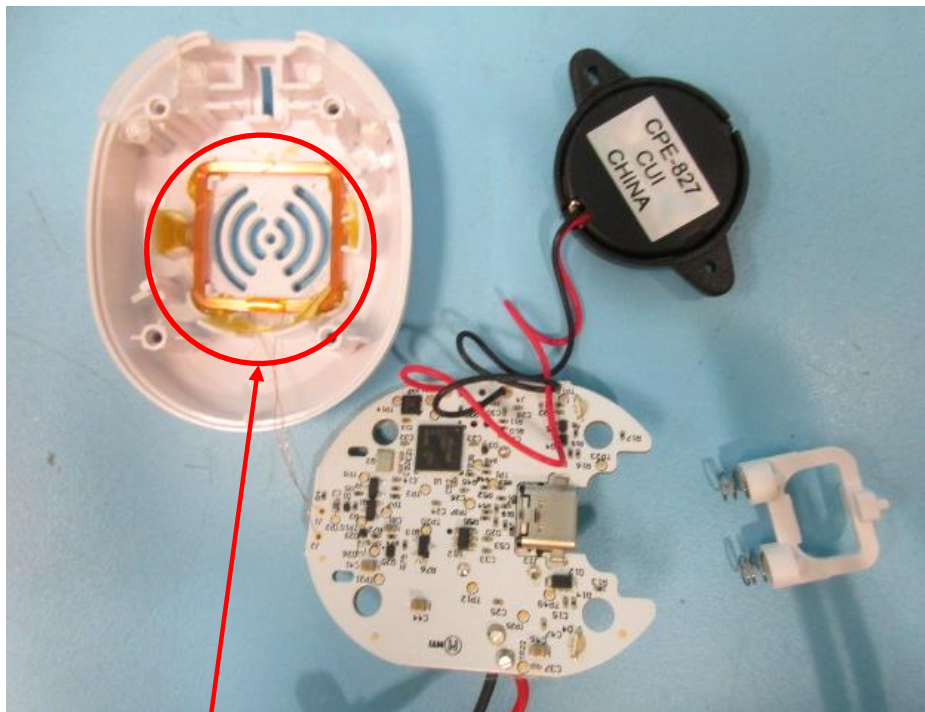

Appendix

Date: 2019-07-11

Report Number: 60.792.19.015.01

Model No.: CX Flex Single-Power

125kHz Antenna