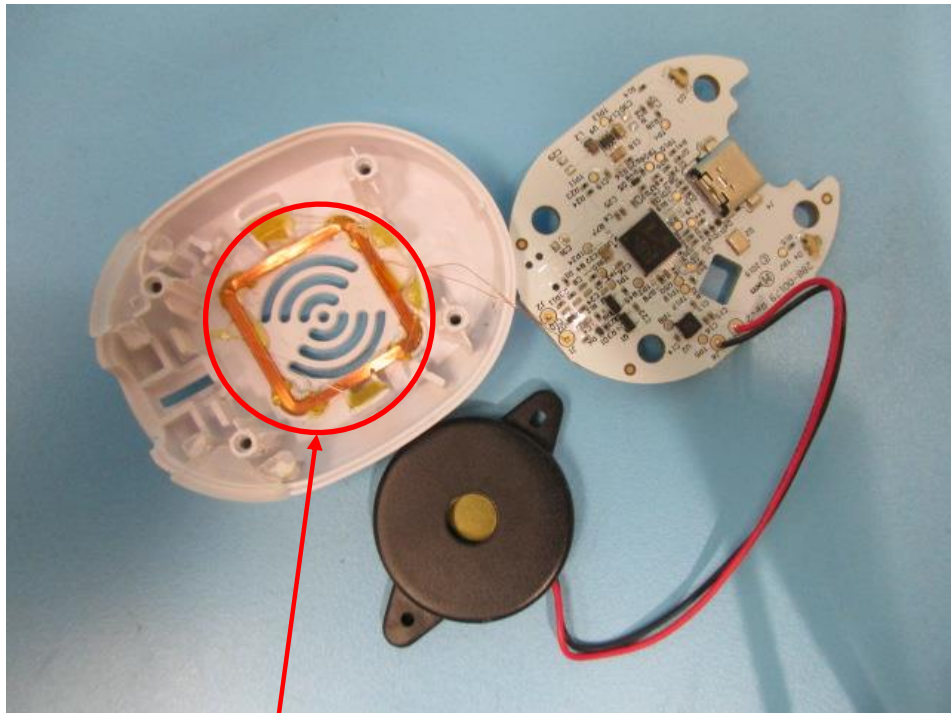

Appendix

Date: 2019-07-11

Report Number: 60.792.19.016.01

Model No.: CX Flex 1A

125kHz Antenna