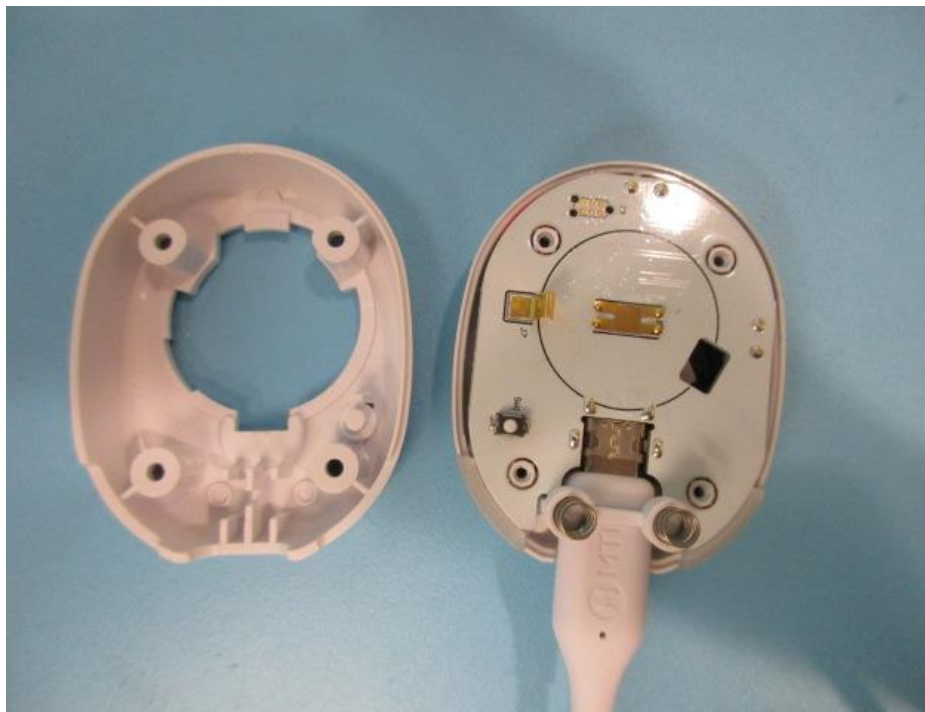

Appendix

Date: 2019-07-11

Report Number: 60.792.19.016.01

Model No.: CX Flex 1A

125kHz Antenna