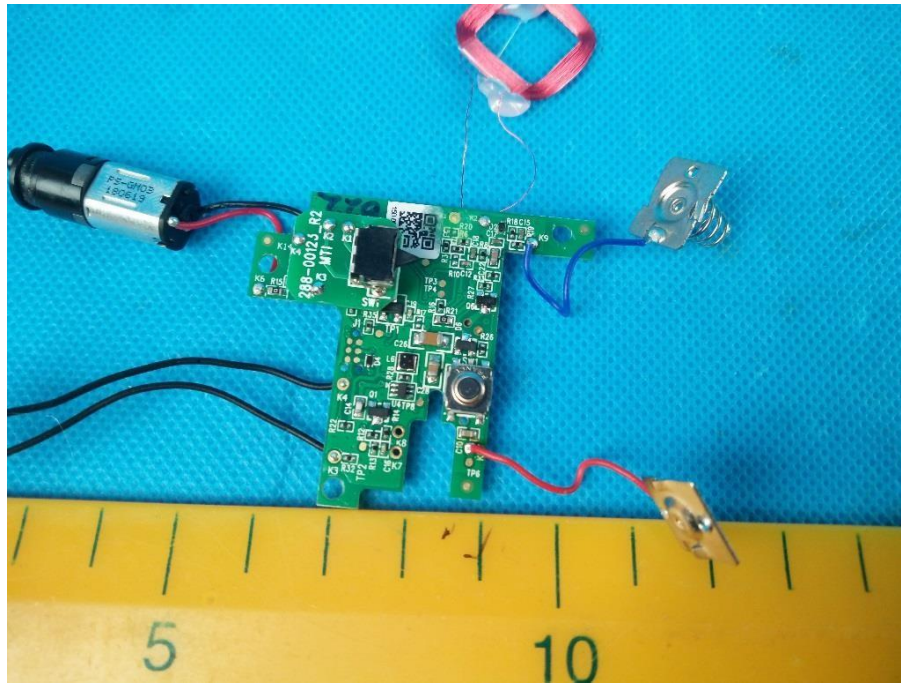

Appendix

Date: 2019-01-15

Model No.: Door Lock, Glass Lock, Plunger Lock

Door Lock

125kHz Antenna

2.4G Antenna

Glass Lock

125kHz Antenna

2.4G Antenna

Plunger Lock

125kHz Antenna

2.4G Antenna