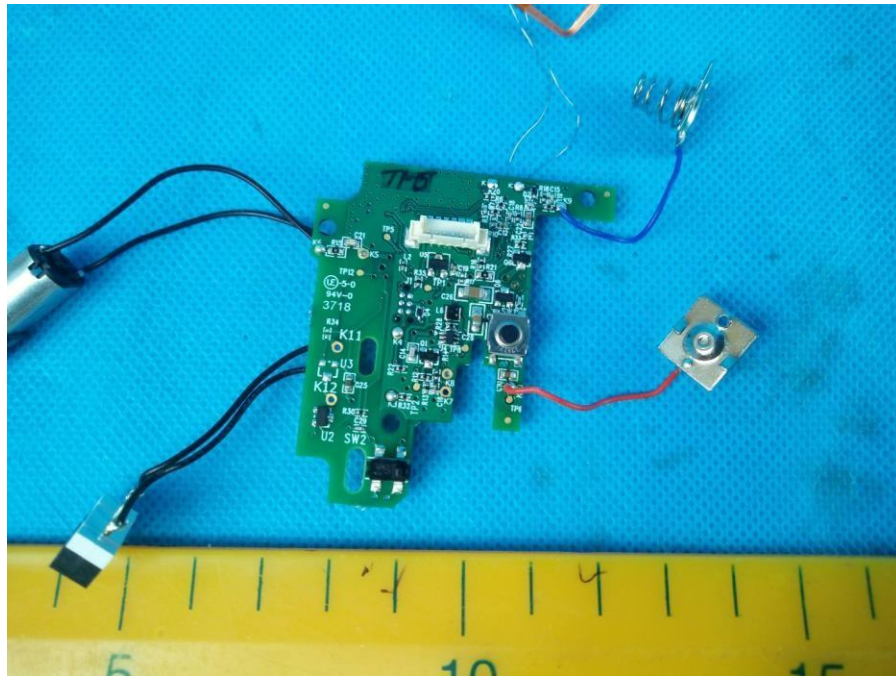

Appendix

Date: 2019-01-15

Model No.: Door Lock, Glass Lock, Plunger Lock

Door Lock

125kHz Antenna

2.4G Antenna

Glass Lock

125kHz Antenna

2.4G Antenna

Plunger Lock

125kHz Antenna

2.4G Antenna