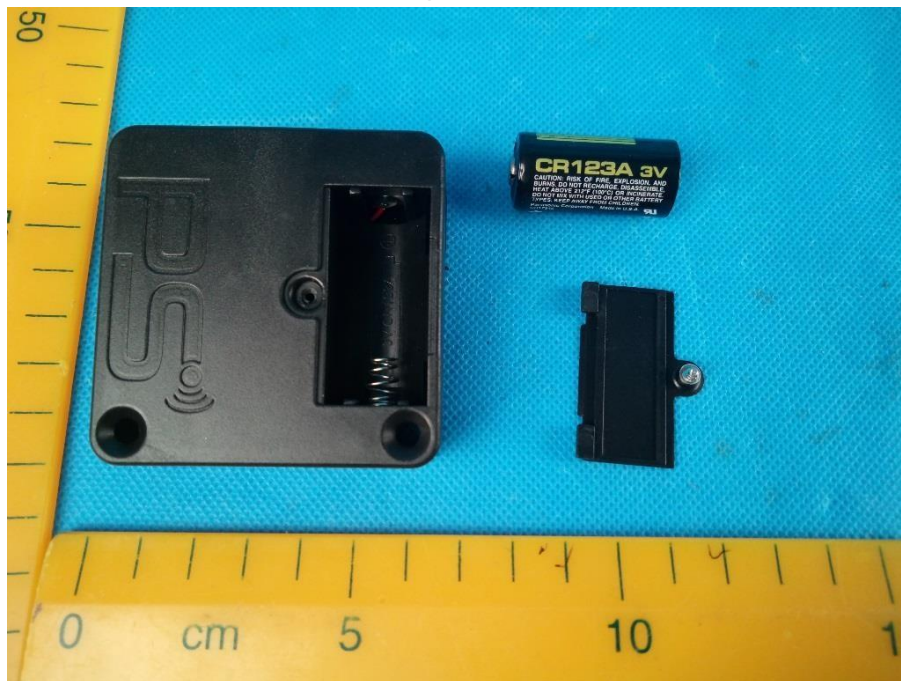

Appendix

Date: 2019-01-15

Model No.: Door Lock, Glass Lock, Plunger Lock

Door Lock

125kHz Antenna

2.4G Antenna

Glass Lock

125kHz Antenna

2.4G Antenna

Plunger Lock

125kHz Antenna

2.4G Antenna