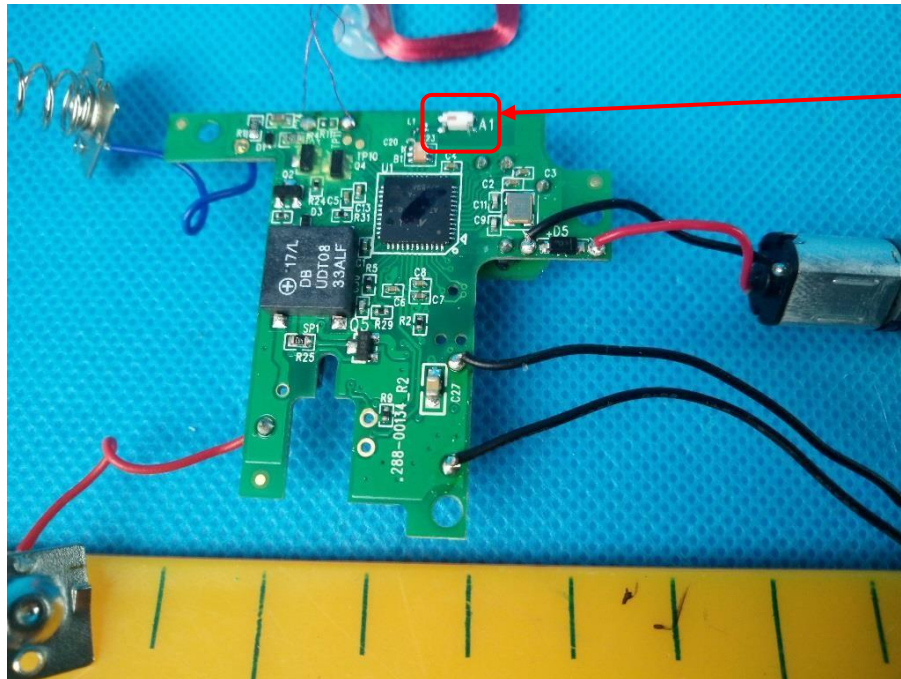

Appendix

Date: 2019-01-15

Model No.: Door Lock, Glass Lock, Plunger Lock

Door Lock

125kHz Antenna

2.4G Antenna

Glass Lock

125kHz Antenna

2.4G Antenna

Plunger Lock

125kHz Antenna

2.4G Antenna