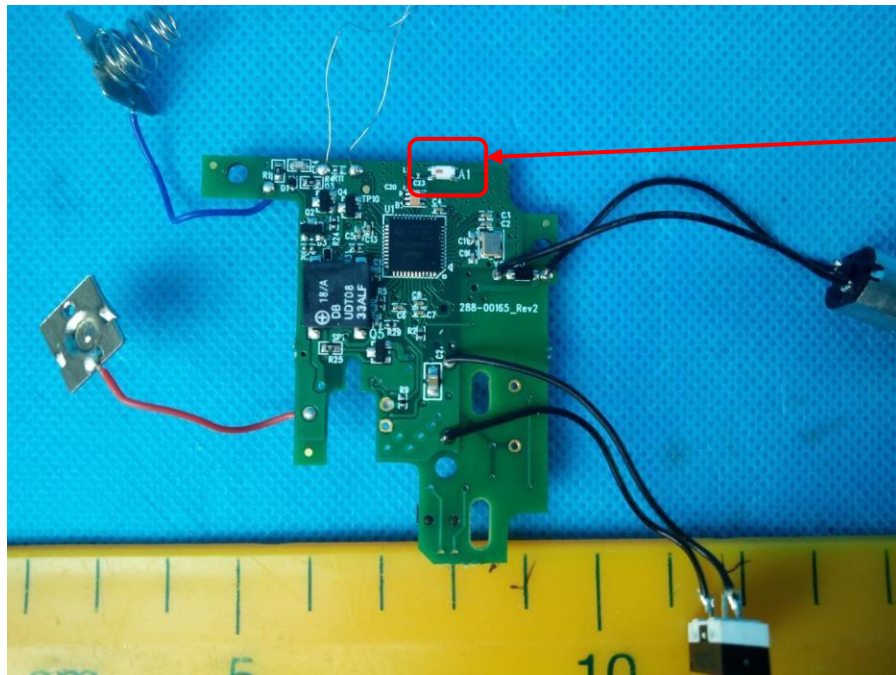

Appendix

Date: 2019-01-15

Model No.: Door Lock, Glass Lock, Plunger Lock

Door Lock

125kHz Antenna

2.4G Antenna

Glass Lock

125kHz Antenna

2.4G Antenna

Plunger Lock

125kHz Antenna

2.4G Antenna