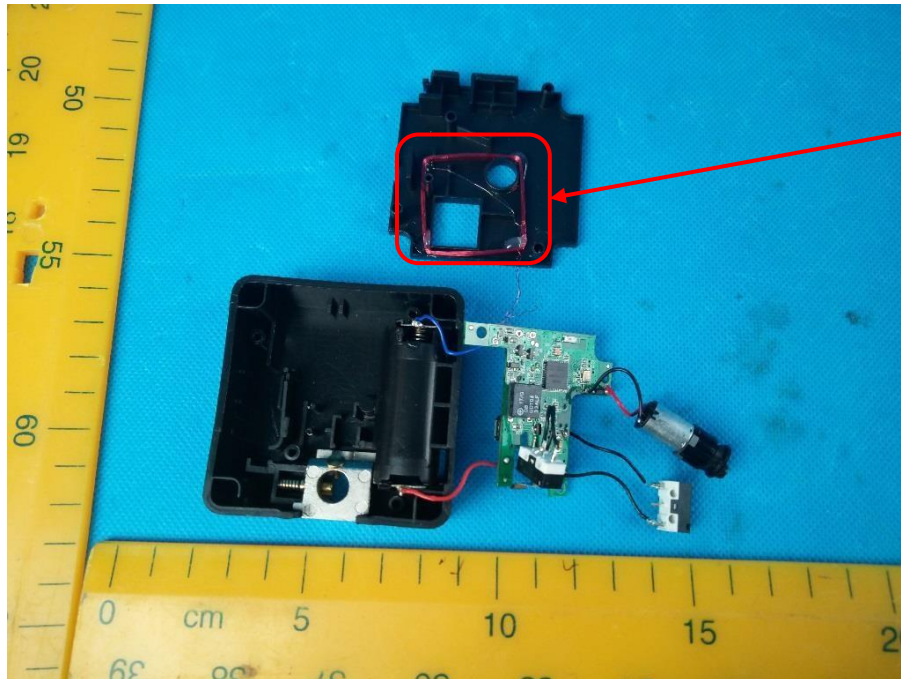

Appendix

Date: 2019-01-15

Model No.: Door Lock, Glass Lock, Plunger Lock

Door Lock

125kHz Antenna

2.4G Antenna

Glass Lock

125kHz Antenna

2.4G Antenna

Plunger Lock

125kHz Antenna

2.4G Antenna