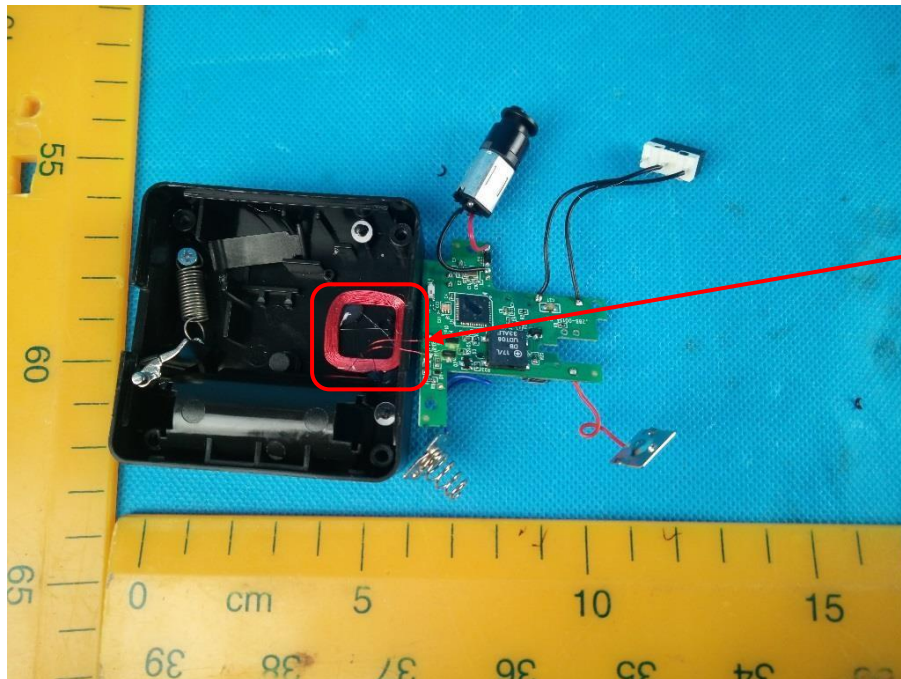

Appendix

Date: 2019-01-15

Model No.: Door Lock, Glass Lock, Plunger Lock

Door Lock

125kHz Antenna

2.4G Antenna

Glass Lock

125kHz Antenna