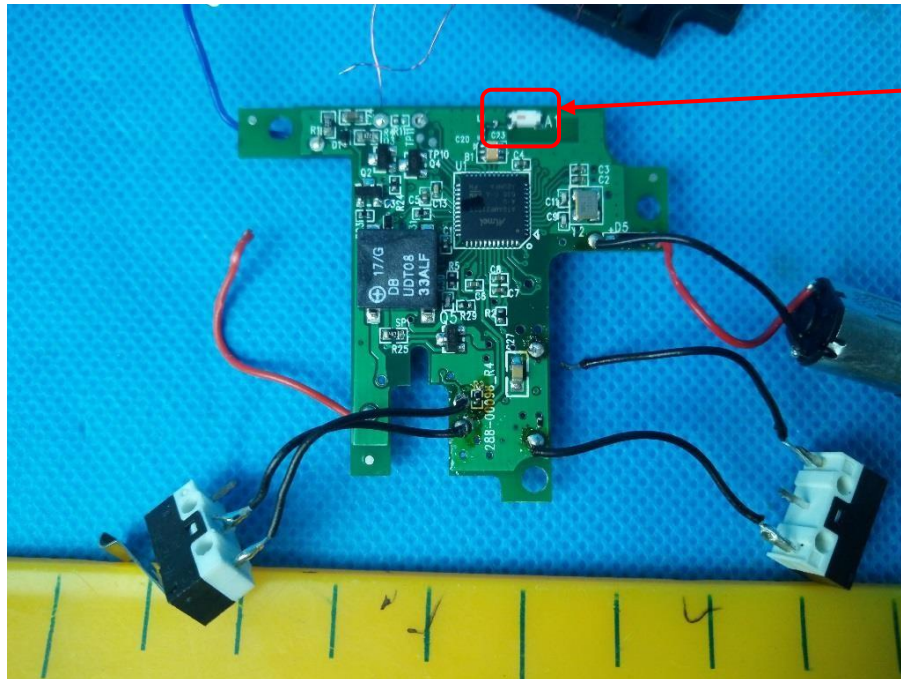

Appendix

Date: 2019-01-15

Model No.: Door Lock, Glass Lock, Plunger Lock

Door Lock

125kHz Antenna

2.4G Antenna

Glass Lock

125kHz Antenna

2.4G Antenna

Plunger Lock

125kHz Antenna

2.4G Antenna