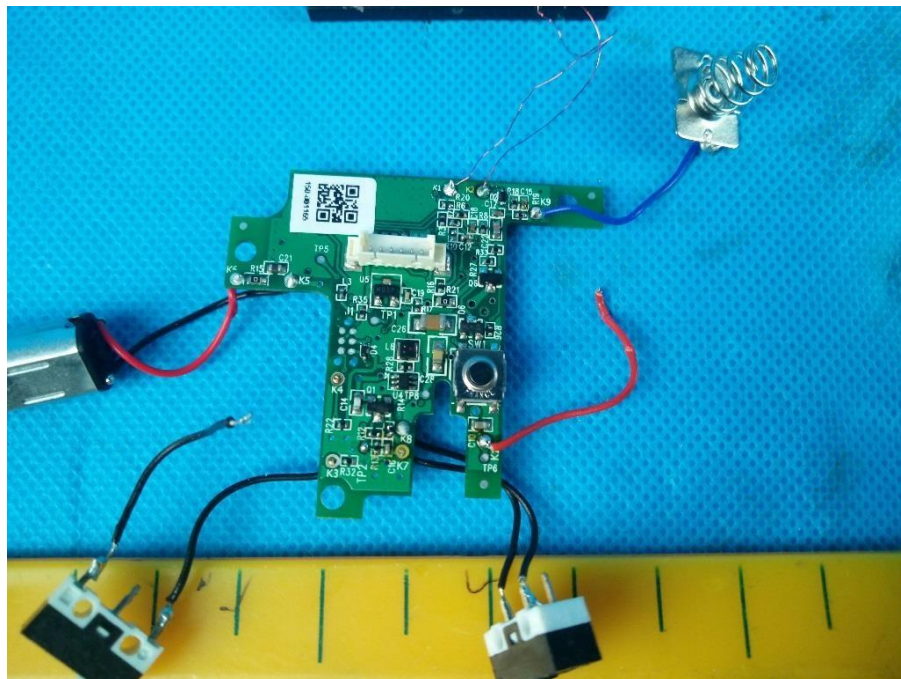

Appendix

Date: 2019-01-15

Model No.: Door Lock, Glass Lock, Plunger Lock

Door Lock

125kHz Antenna

2.4G Antenna

Glass Lock

125kHz Antenna

2.4G Antenna

Plunger Lock

125kHz Antenna

2.4G Antenna