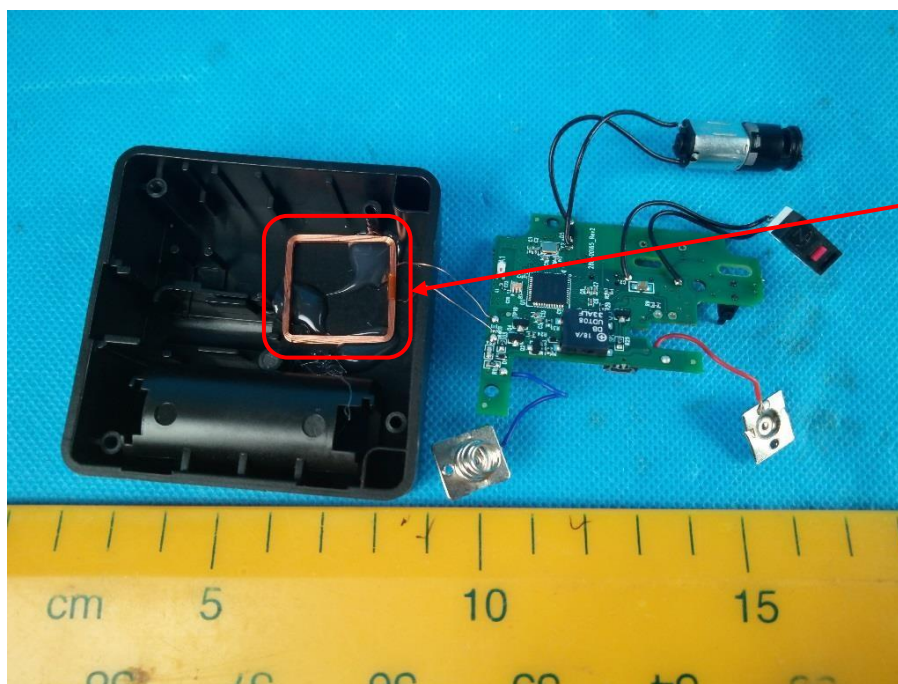

Appendix

Date: 2019-01-15

Model No.: Door Lock, Glass Lock, Plunger Lock

Door Lock

125kHz Antenna

2.4G Antenna

Glass Lock

125kHz Antenna

2.4G Antenna

Plunger Lock

125kHz Antenna

2.4G Antenna