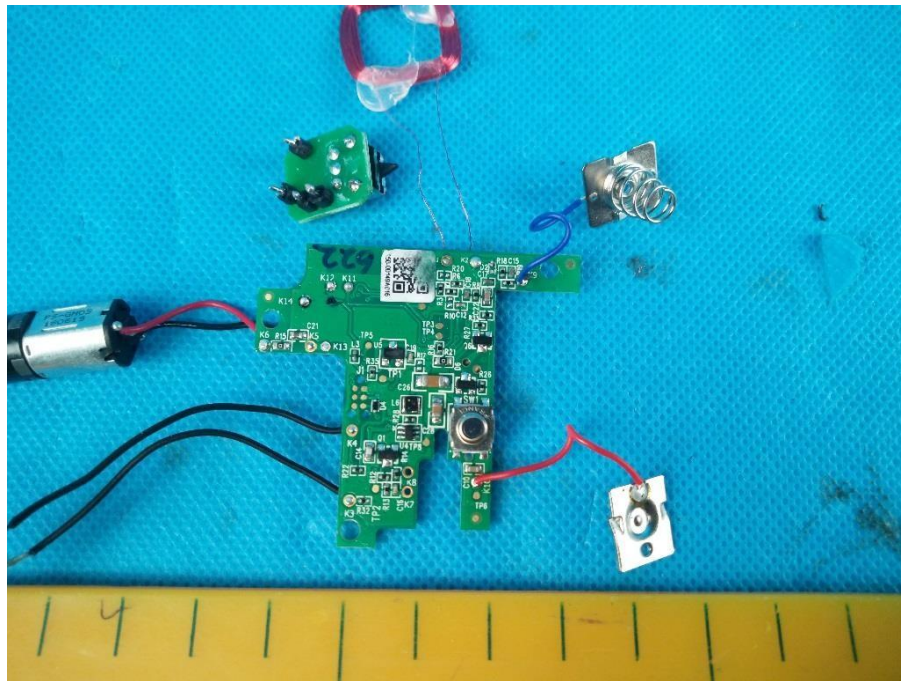

Appendix

Date: 2019-01-15

Model No.: Door Lock, Glass Lock, Plunger Lock

Door Lock

125kHz Antenna

2.4G Antenna

Glass Lock

125kHz Antenna

2.4G Antenna

Plunger Lock

125kHz Antenna

2.4G Antenna