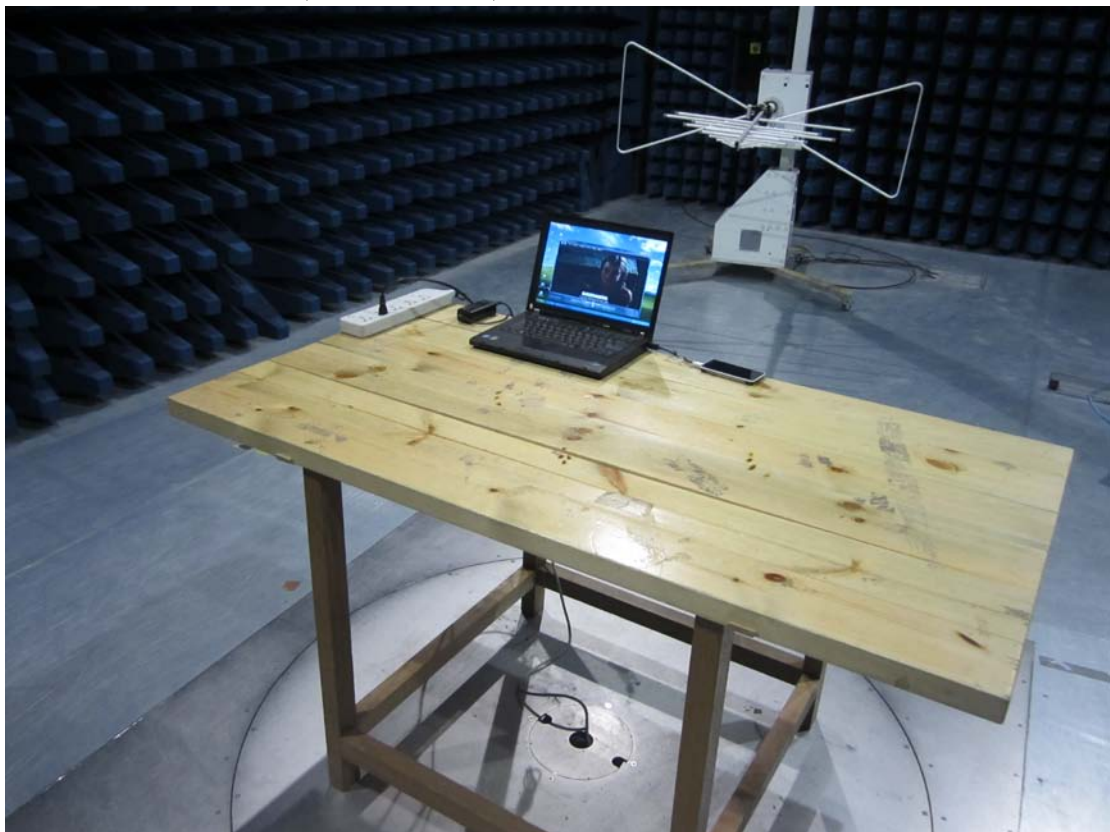

Test Setup Photos

1. Conducted emission main's port front view

2. Conducted emission main's port side view

3. Radiated emission (9KHz-30MHz)

4. Radiated emission (30MHz-1GHz)

5. Radiated emission (above 1GHz)