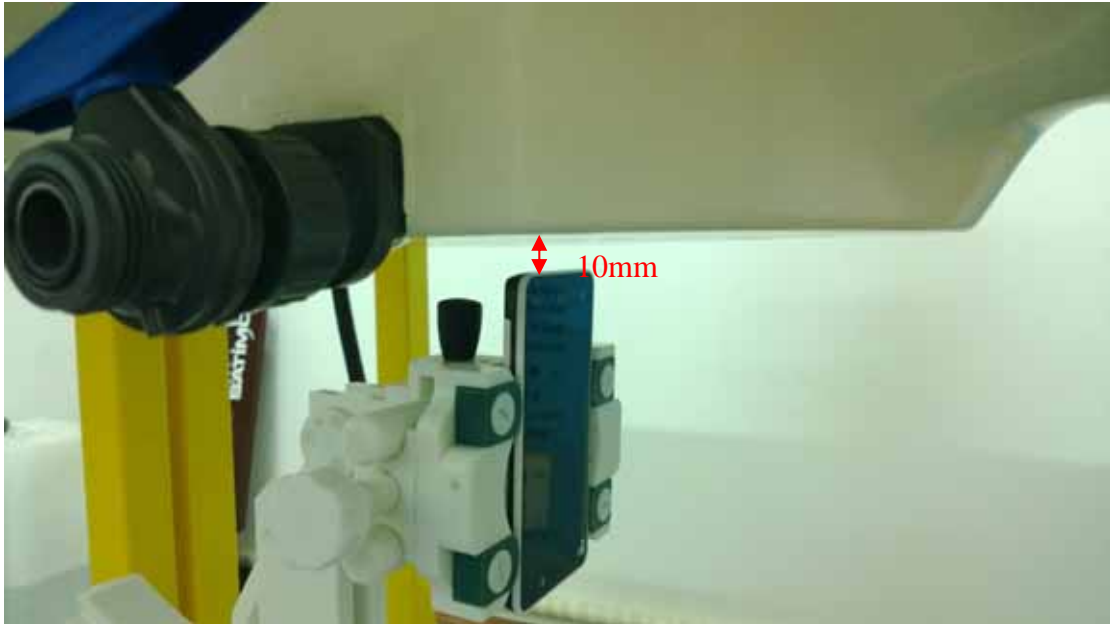

1 EUT Right Head Touch Cheek Position

2 EUT Right Head Tilt15 Position

3 EUT Left Head Touch Cheek Position

4 EUT Left Head Tilt15 Position

5 Side Position with earphone

6 Side Position

7 Side Position

8 Edge A

9 Edge B

10 Edge C

11 Edge D

Liquid Level Photo Head Liquid

Liquid depth: 15.1cm

Liquid Level Photo Body Liquid

Liquid depth :15.5cm