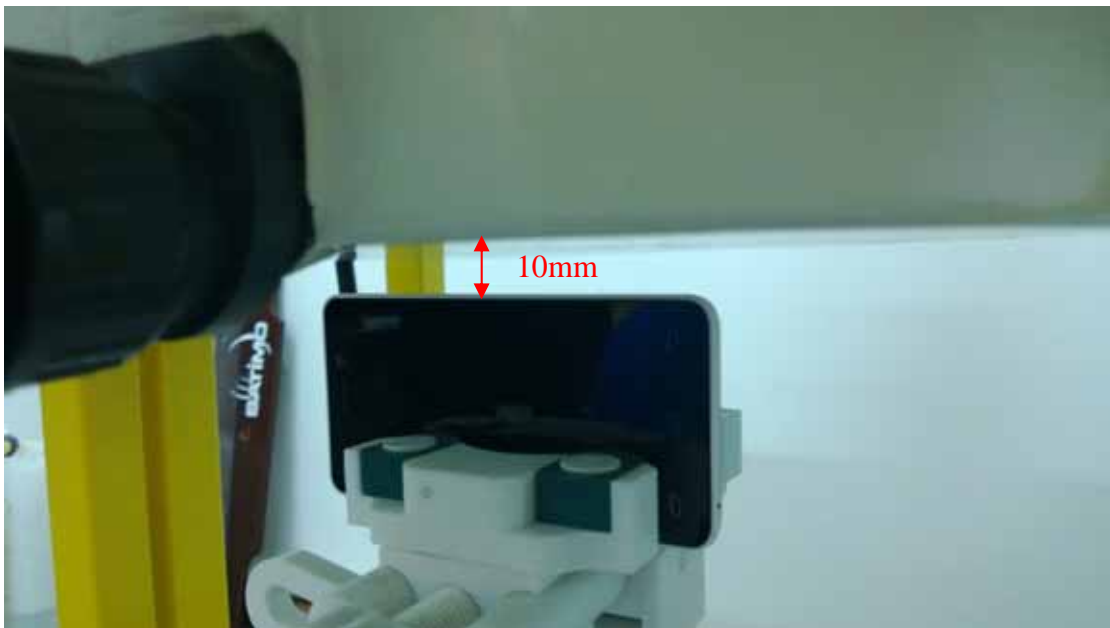

1 EUT Right Head Touch Cheek Position

2 EUT Right Head Tilt15 Position

3 EUT Left Head Touch Cheek Position

4 EUT Left Head Tilt15 Position

5 Side Position with earphone

6 Side Position

7 Side Position

8 Edge A

9 Edge B

10 Edge C

11 Edge D

Liquid Level Photo Head Liquid

Liquid depth: 15.1cm

Liquid Level Photo Body Liquid

Liquid depth :15.5cm