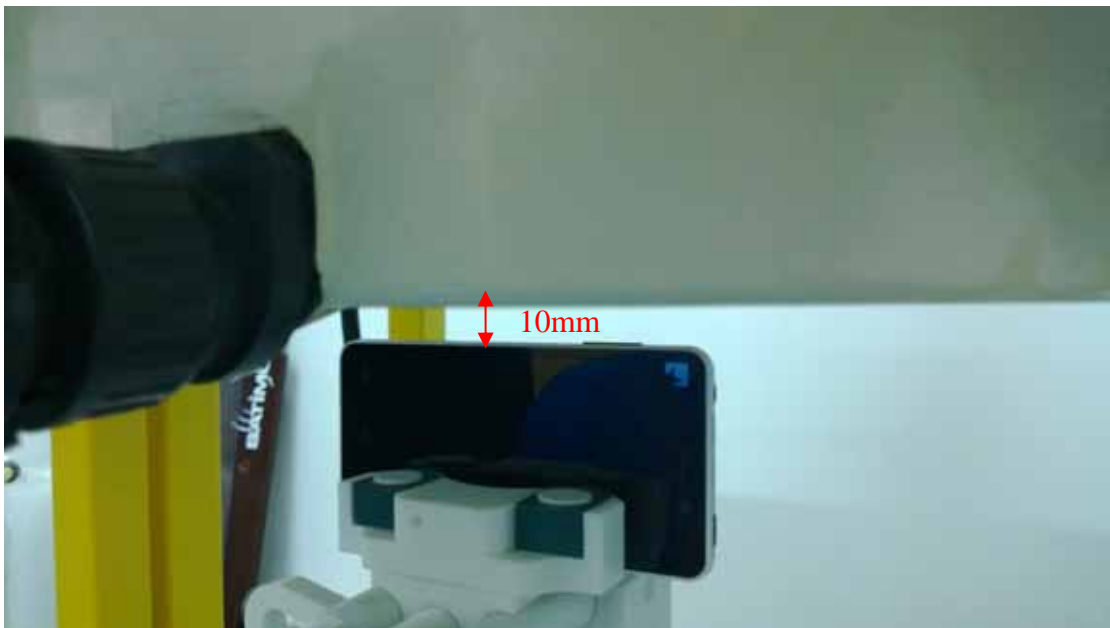

1 EUT Right Head Touch Cheek Position

2 EUT Right Head Tilt15 Position

3 EUT Left Head Touch Cheek Position

4 EUT Left Head Tilt15 Position

5 Side Position with earphone

6 Side Position

7 Side Position

8 Edge A

9 Edge B

10 Edge C

11 Edge D

Liquid Level Photo Head Liquid

Liquid depth: 15.1cm

Liquid Level Photo Body Liquid

Liquid depth :15.5cm