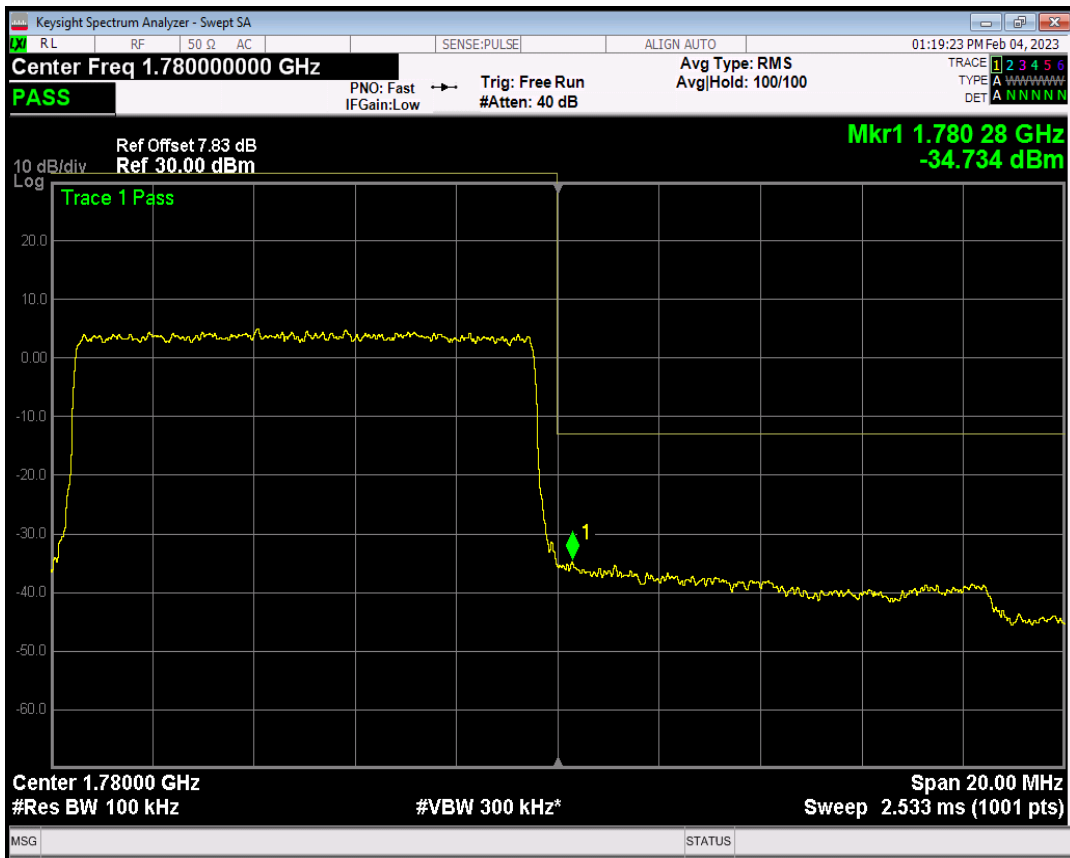

Band66 QPSK BW=10MHz Channel=132622 RB Size=50 Position=#0

Band66 QAM16 BW=10MHz Channel=132622 RB Size=1 Position=#0