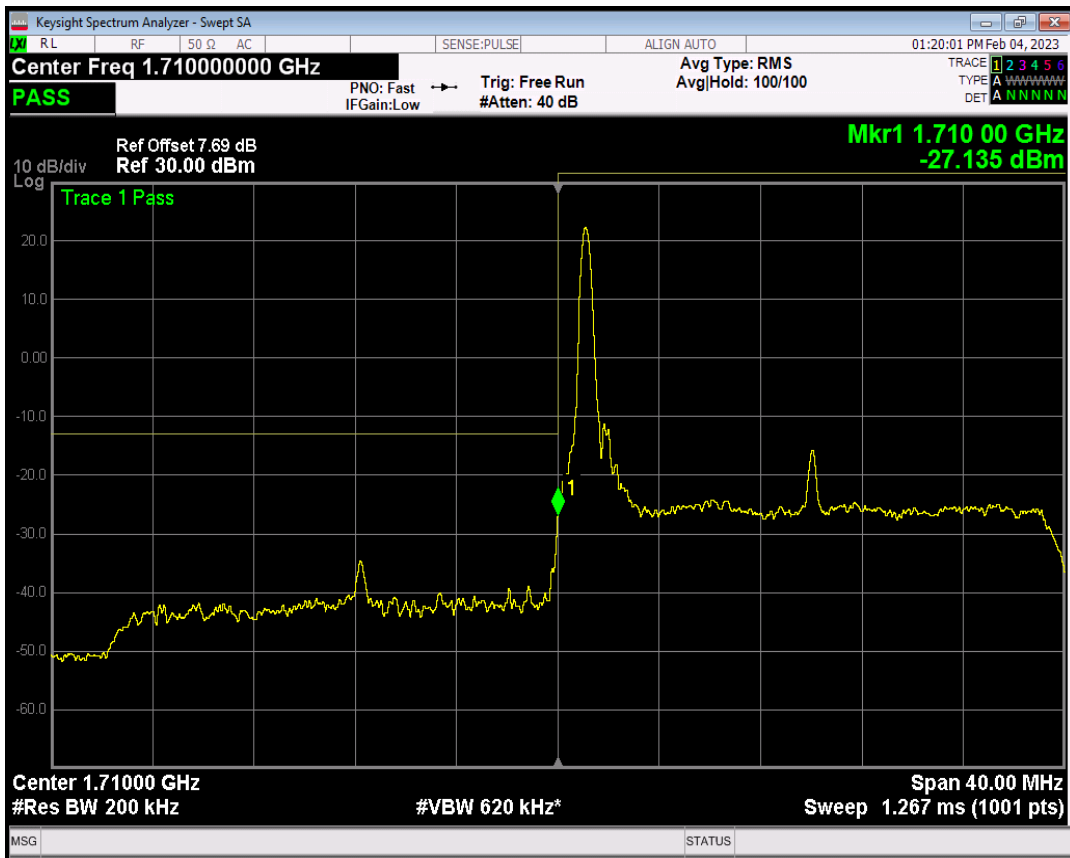

Band66 QPSK BW=20MHz Channel=132072 RB Size=1 Position=#0

Band66 QPSK BW=20MHz Channel=132072 RB Size=1 Position=#Max