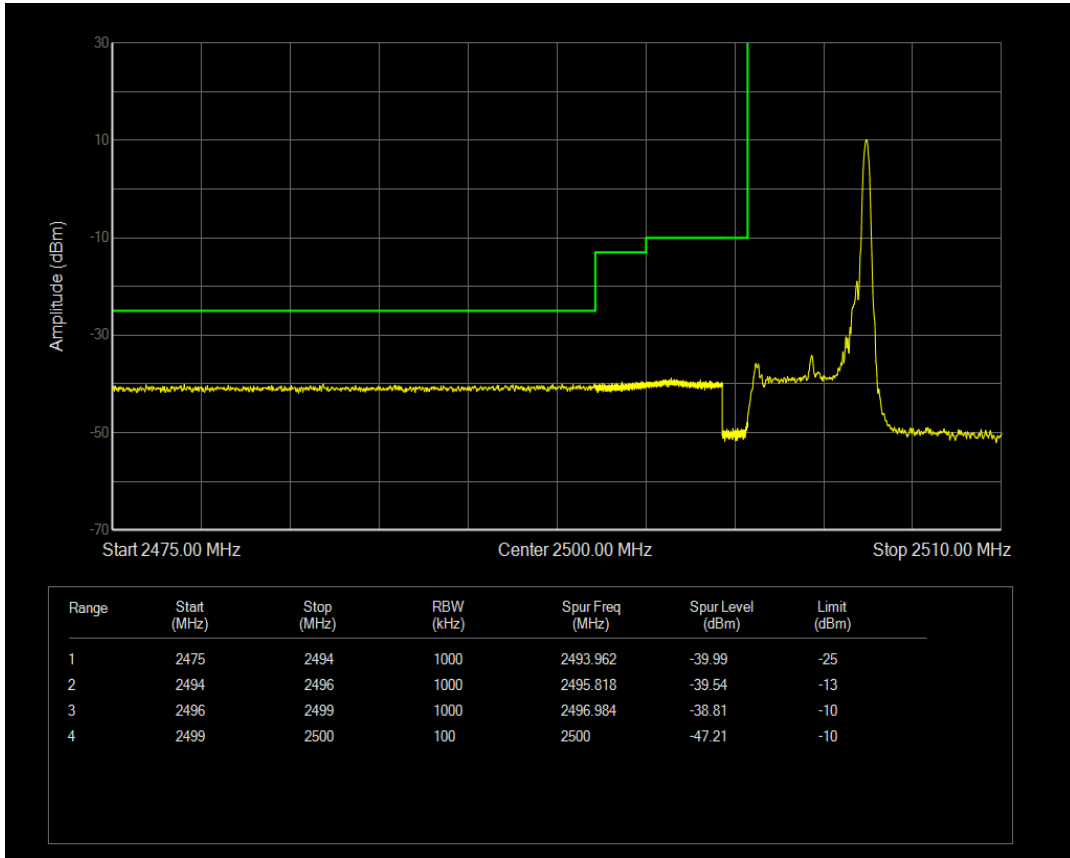

Band7 QPSK BW=20MHz Channel=21350 RB Size=100 Position=#0

Band7 QAM16 BW=20MHz Channel=21350 RB Size=1 Position=#0

Band7 QAM16 BW=20MHz Channel=21350 RB Size=1 Position=#Max

Band7 QAM16 BW=20MHz Channel=21350 RB Size=100 Position=#0

Band7 QPSK BW=5MHz Channel=20775 RB Size=1 Position=#0

Band7 QPSK BW=5MHz Channel=20775 RB Size=1 Position=#Max

Band7 QPSK BW=5MHz Channel=20775 RB Size=25 Position=#0

Band7 QAM16 BW=5MHz Channel=20775 RB Size=1 Position=#0