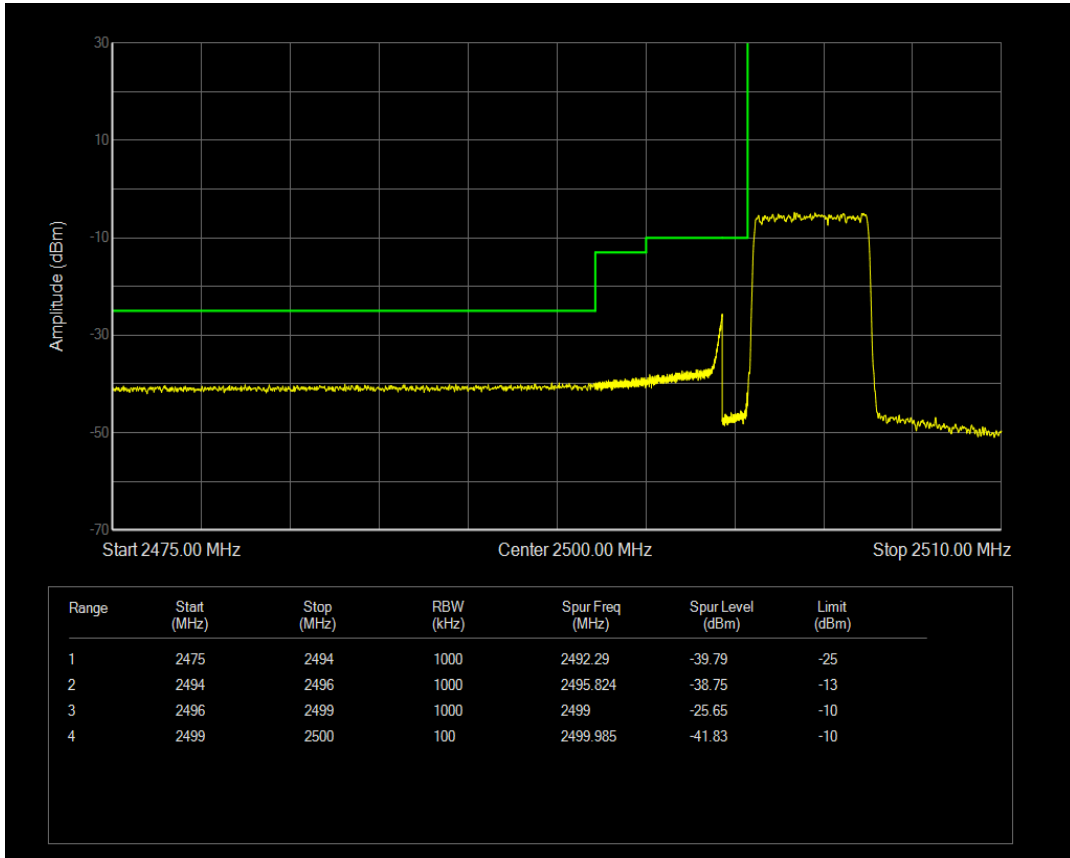

Band7 QAM16 BW=5MHz Channel=20775 RB Size=25 Position=#0

Band7 QPSK BW=5MHz Channel=21425 RB Size=1 Position=#0