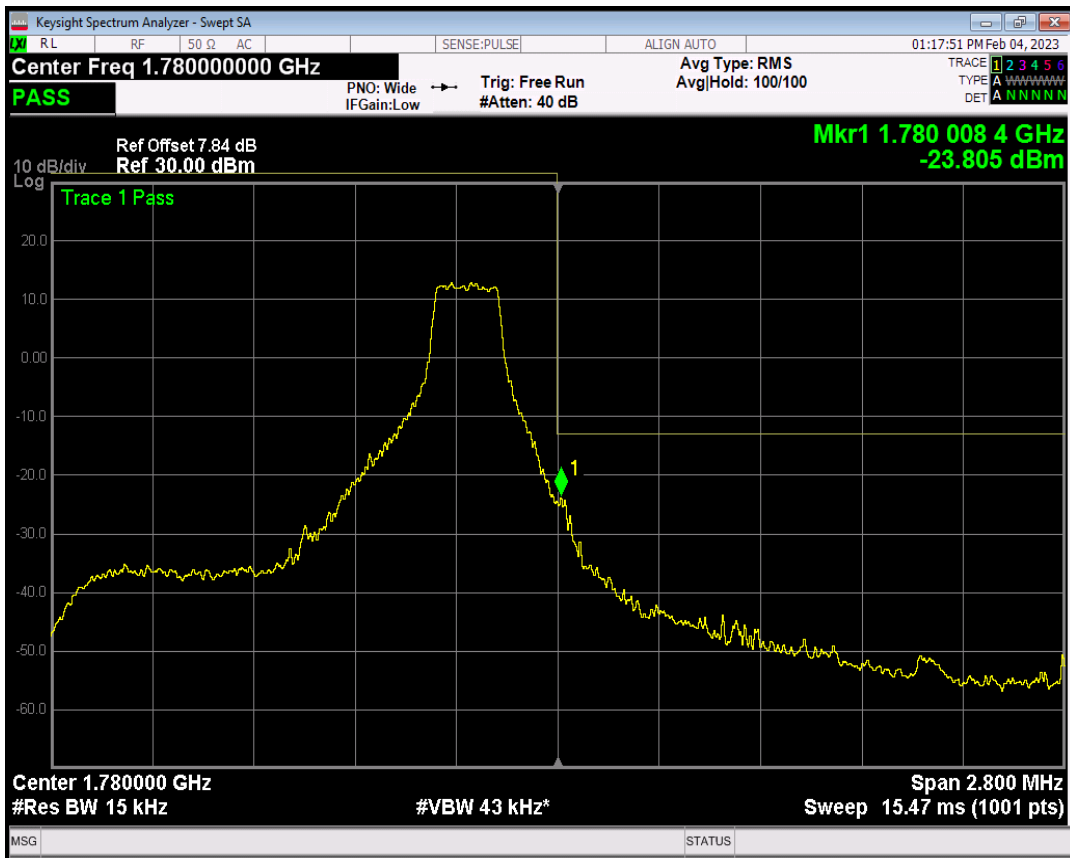

Band66 QAM16 BW=1.4MHz Channel=132665 RB Size=1 Position=#Max

Band66 QAM16 BW=1.4MHz Channel=132665 RB Size=6 Position=#0