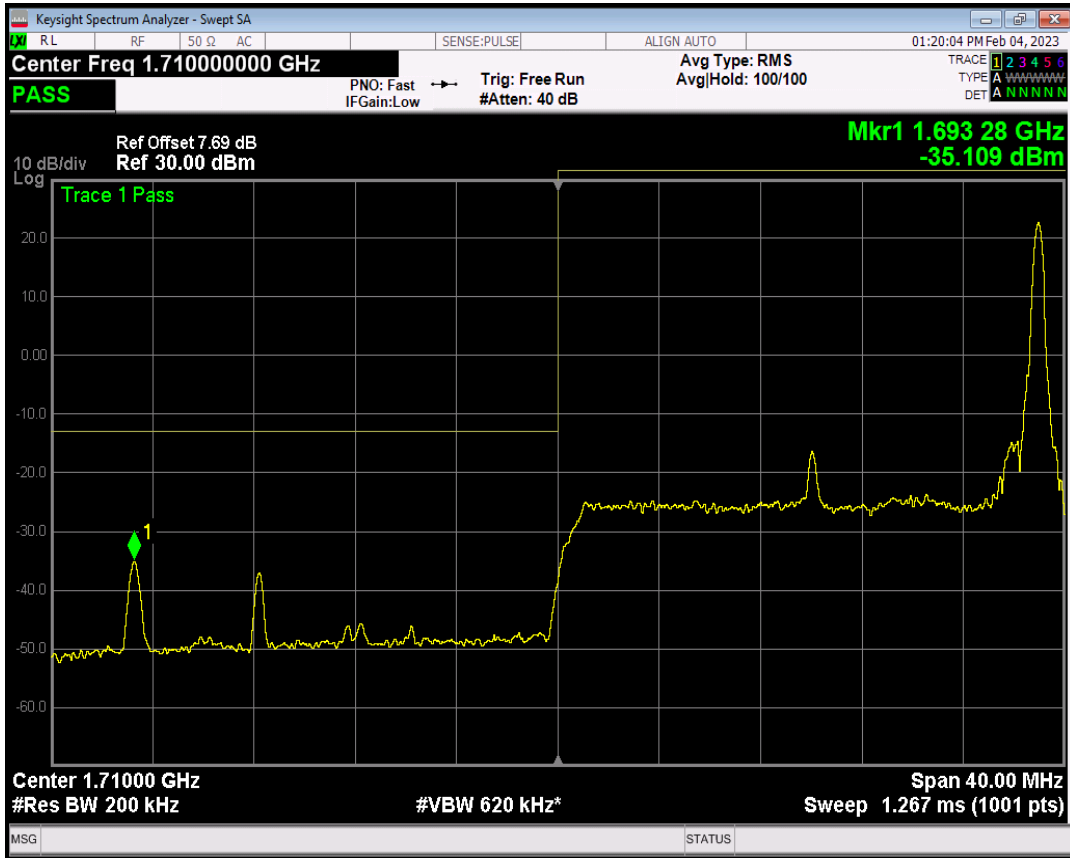

Band66 QPSK BW=20MHz Channel=132072 RB Size=1 Position=#Max

Band66 QPSK BW=20MHz Channel=132072 RB Size=100 Position=#0