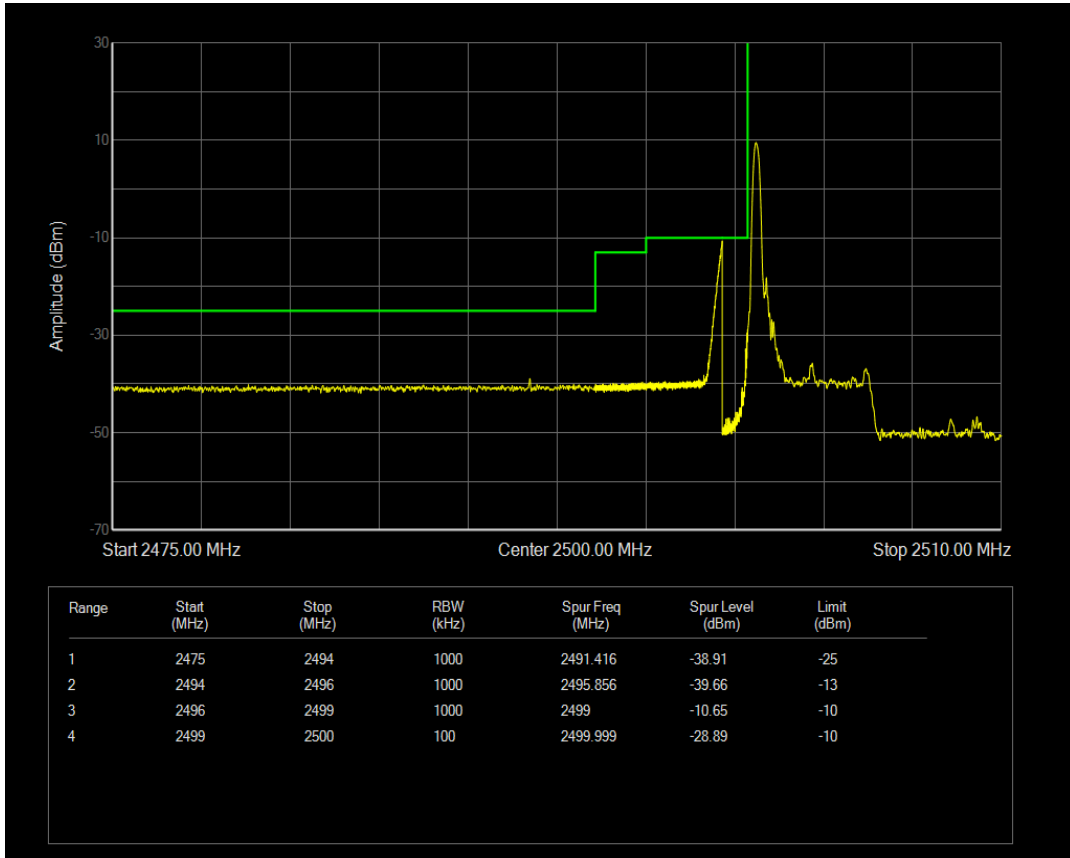

Band7 QPSK BW=5MHz Channel=20775 RB Size=1 Position=#0

Band7 QPSK BW=5MHz Channel=20775 RB Size=1 Position=#Max

Band7 QPSK BW=5MHz Channel=20775 RB Size=25 Position=#0

Band7 QAM16 BW=5MHz Channel=20775 RB Size=1 Position=#0