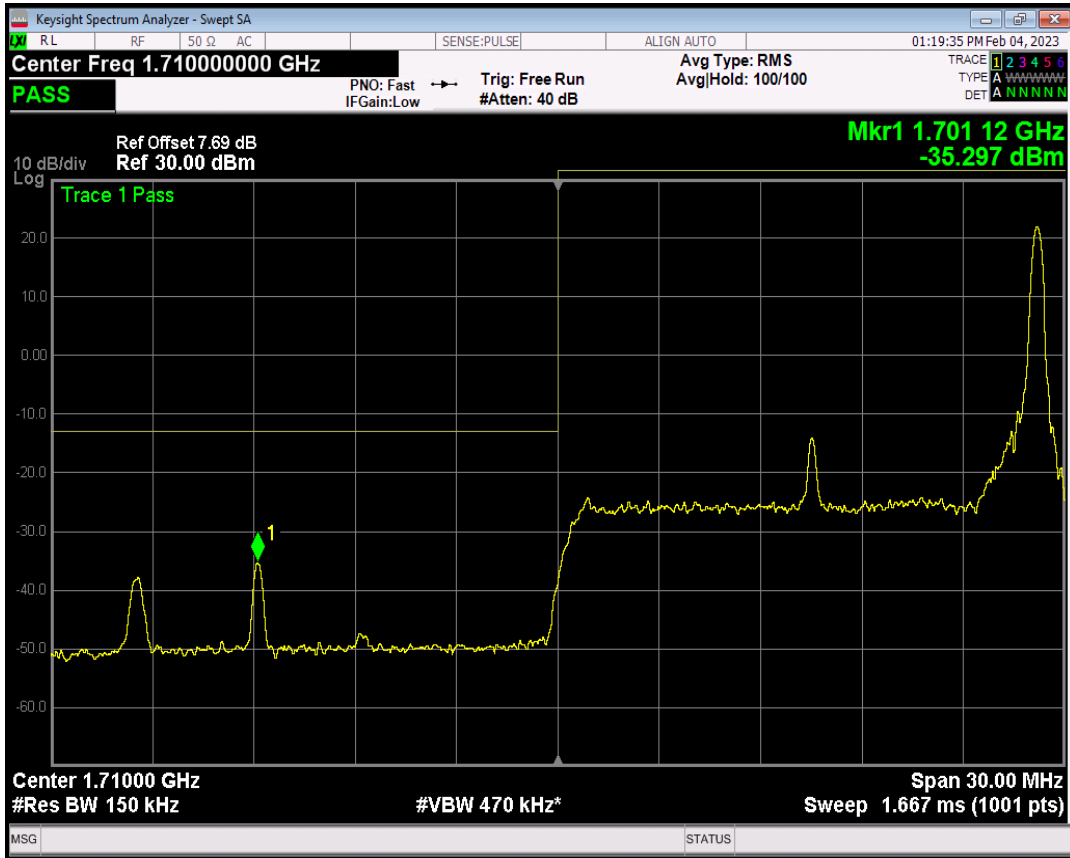

Band66 QPSK BW=15MHz Channel=132047 RB Size=1 Position=#Max

Band66 QPSK BW=15MHz Channel=132047 RB Size=75 Position=#0