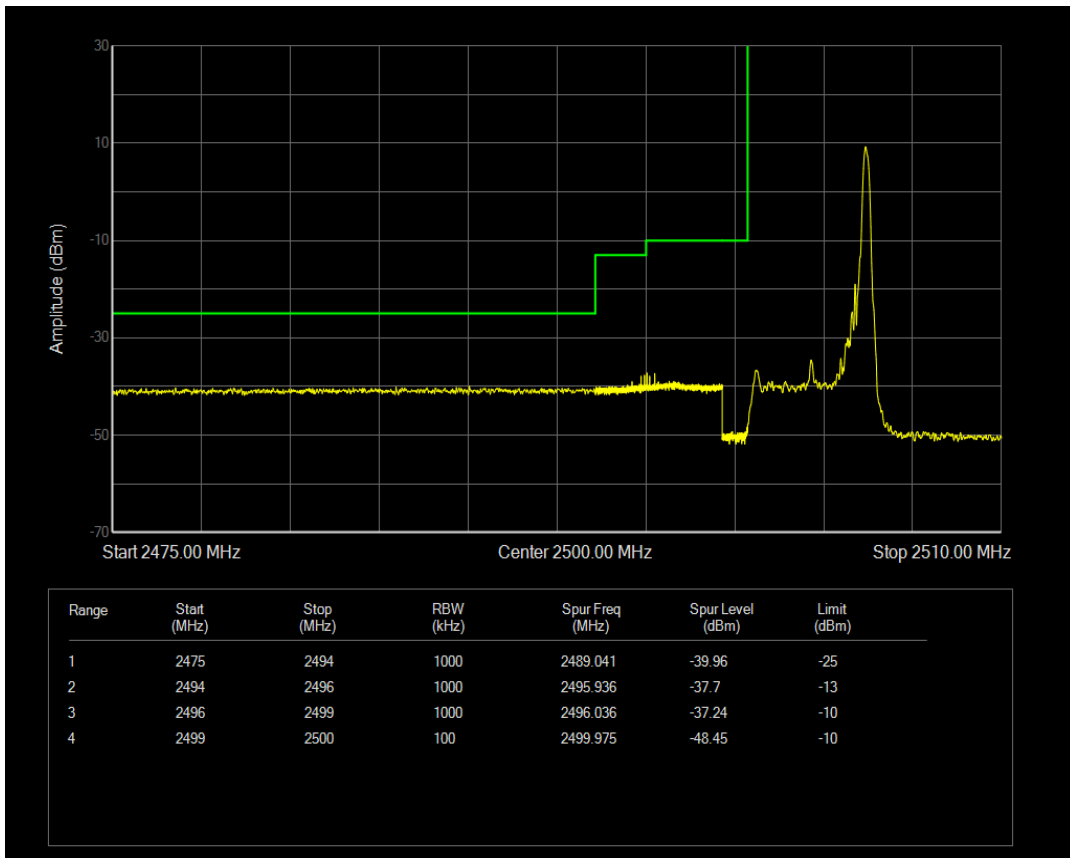

Band7 QPSK BW=5MHz Channel=20775 RB Size=1 Position=#0

Band7 QPSK BW=5MHz Channel=20775 RB Size=1 Position=#Max

Band7 QPSK BW=5MHz Channel=20775 RB Size=25 Position=#0

Band7 QAM16 BW=5MHz Channel=20775 RB Size=1 Position=#0

Band7 QAM16 BW=5MHz Channel=20775 RB Size=1 Position=#Max

Band7 QAM16 BW=5MHz Channel=20775 RB Size=25 Position=#0

Band7 QPSK BW=5MHz Channel=21425 RB Size=1 Position=#0

Band7 QPSK BW=5MHz Channel=21425 RB Size=1 Position=#Max