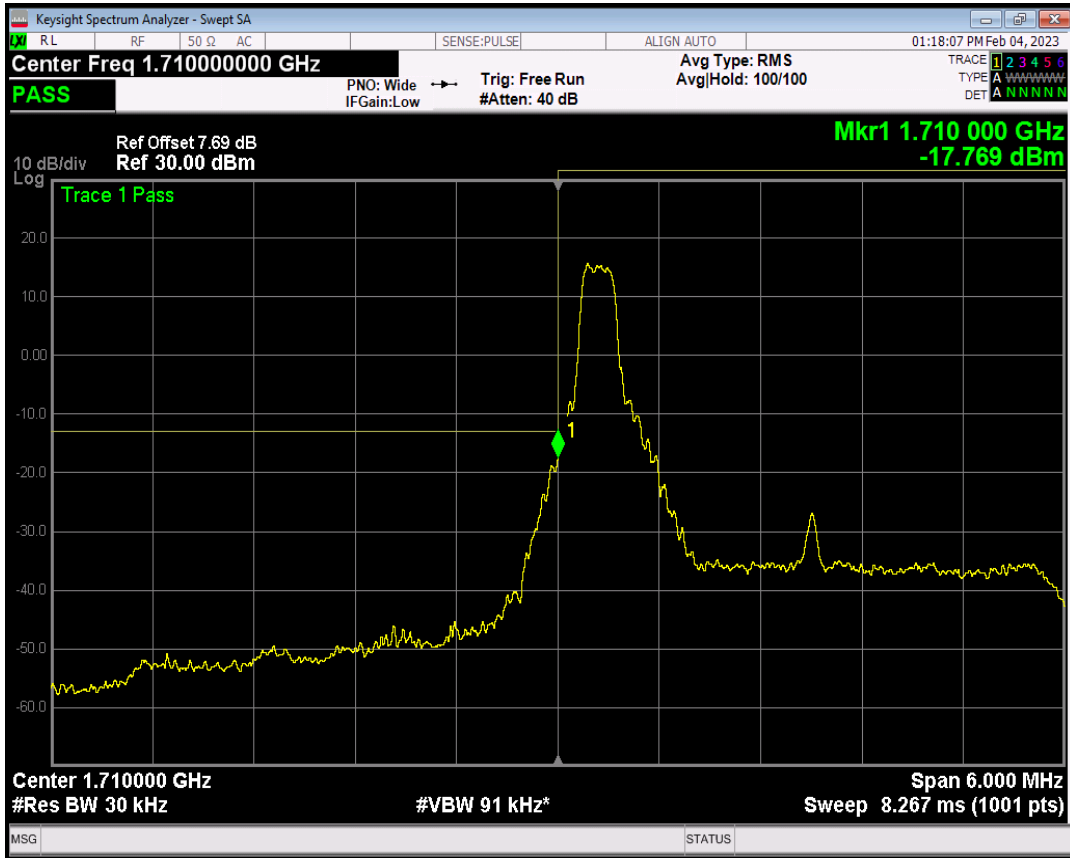

Band66 QPSK BW=3MHz Channel=131987 RB Size=1 Position=#0

Band66 QPSK BW=3MHz Channel=131987 RB Size=1 Position=#Max

Band66 QPSK BW=3MHz Channel=131987 RB Size=15 Position=#0

Band66 QAM16 BW=3MHz Channel=131987 RB Size=1 Position=#0