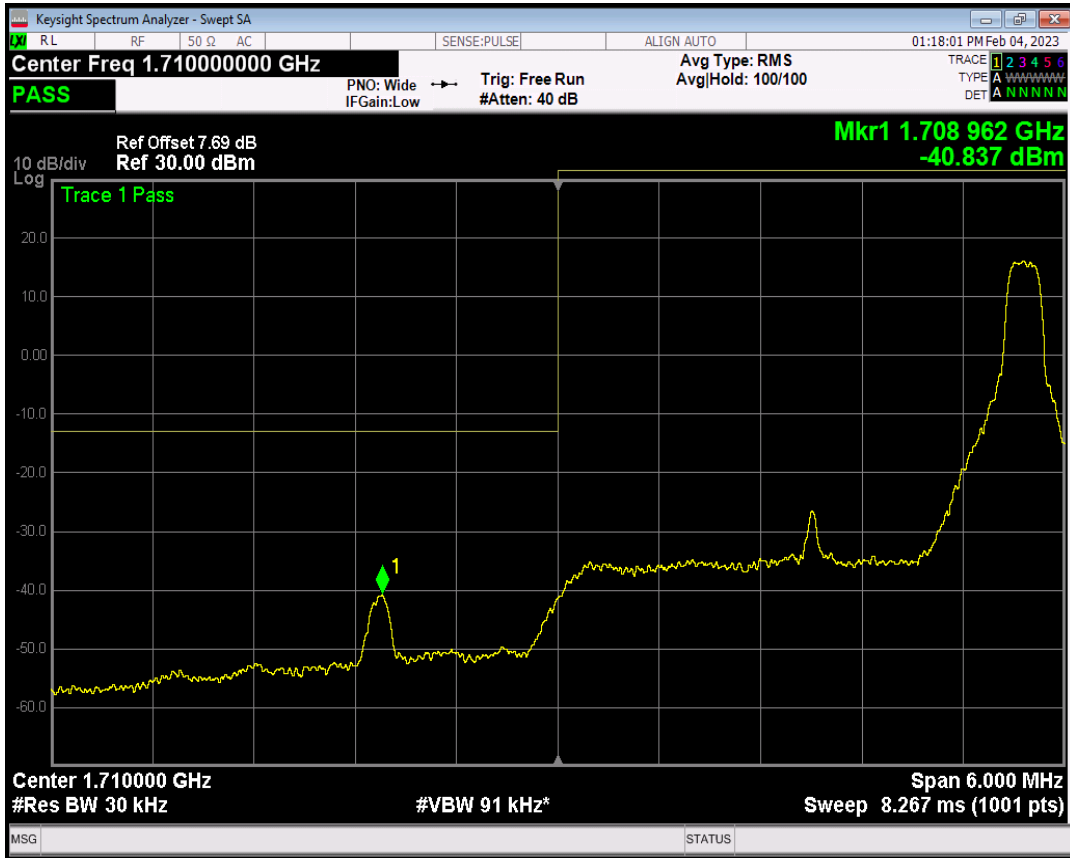

Band66 QPSK BW=3MHz Channel=131987 RB Size=1 Position=#Max

Band66 QPSK BW=3MHz Channel=131987 RB Size=15 Position=#0