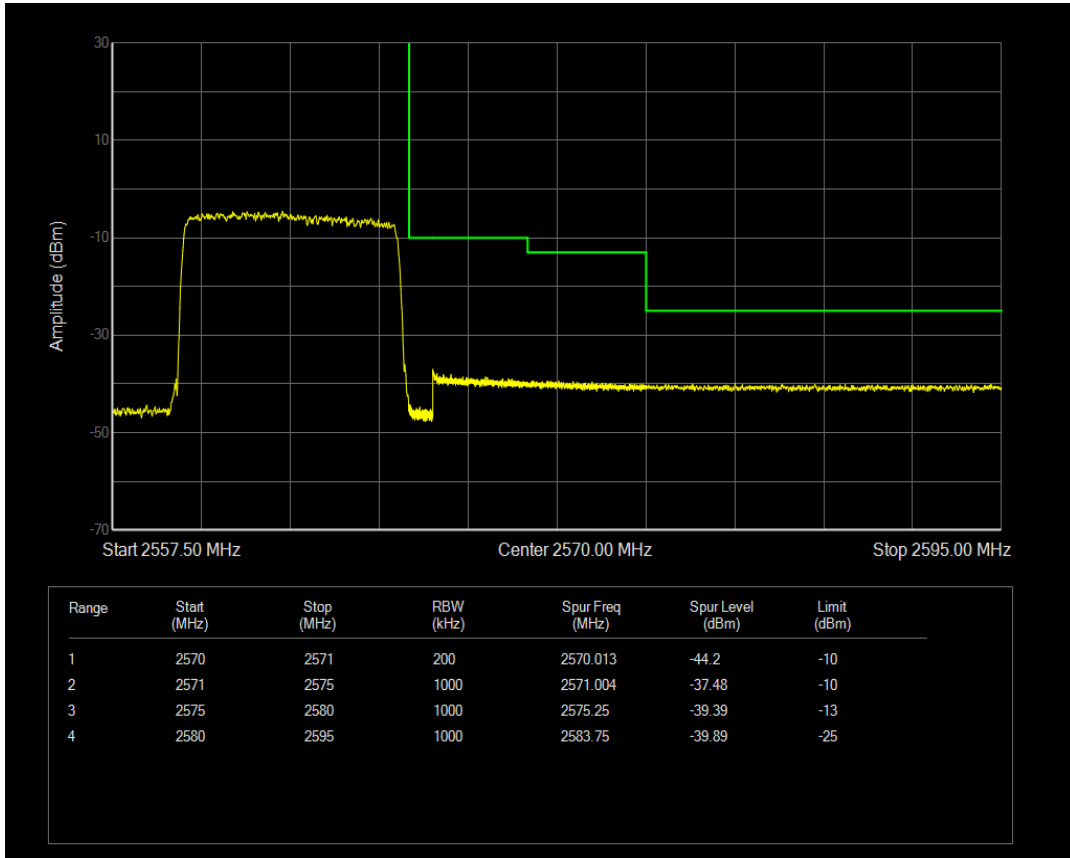

Band7 QAM16 BW=10MHz Channel=20800 RB Size=1 Position=#Max

Band7 QAM16 BW=10MHz Channel=20800 RB Size=50 Position=#0

Band7 QPSK BW=10MHz Channel=21400 RB Size=1 Position=#0

Band7 QPSK BW=10MHz Channel=21400 RB Size=1 Position=#Max

Band7 QPSK BW=10MHz Channel=21400 RB Size=50 Position=#0

Band7 QAM16 BW=10MHz Channel=21400 RB Size=1 Position=#0

Band7 QAM16 BW=10MHz Channel=21400 RB Size=1 Position=#Max

Band7 QAM16 BW=10MHz Channel=21400 RB Size=50 Position=#0