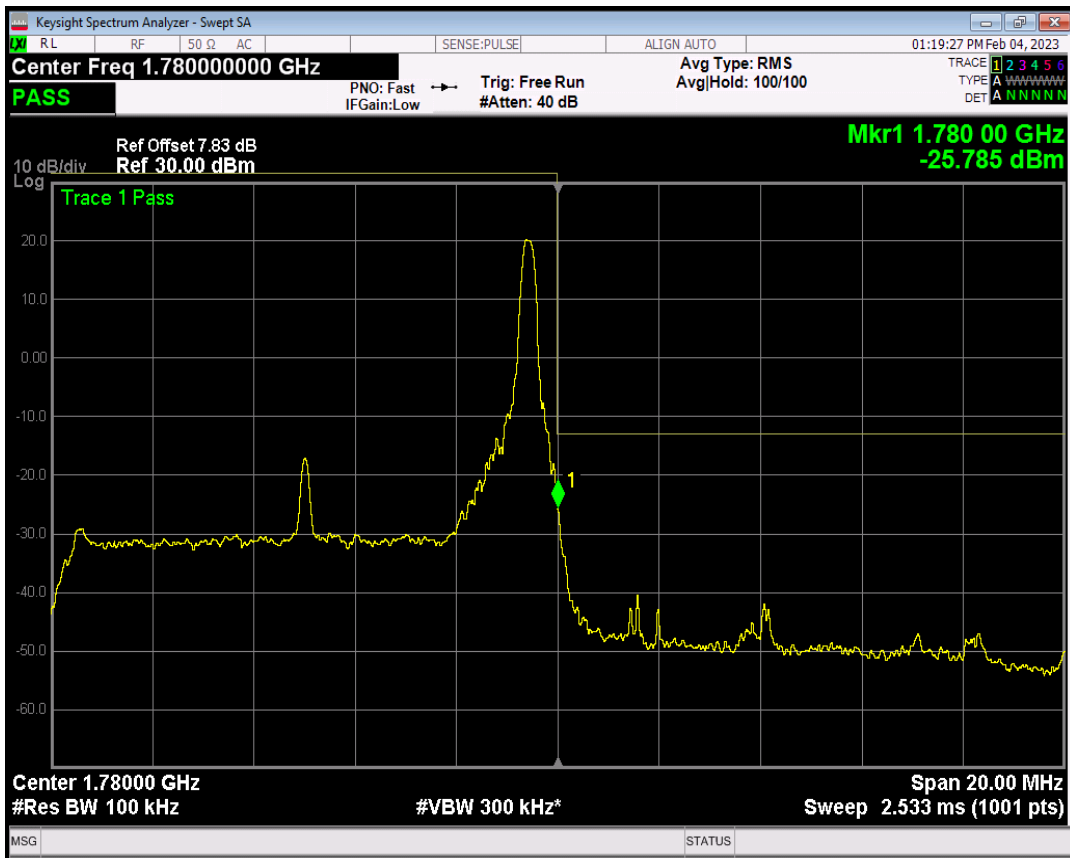

Band66 QAM16 BW=10MHz Channel=132622 RB Size=1 Position=#Max

Band66 QAM16 BW=10MHz Channel=132622 RB Size=50 Position=#0