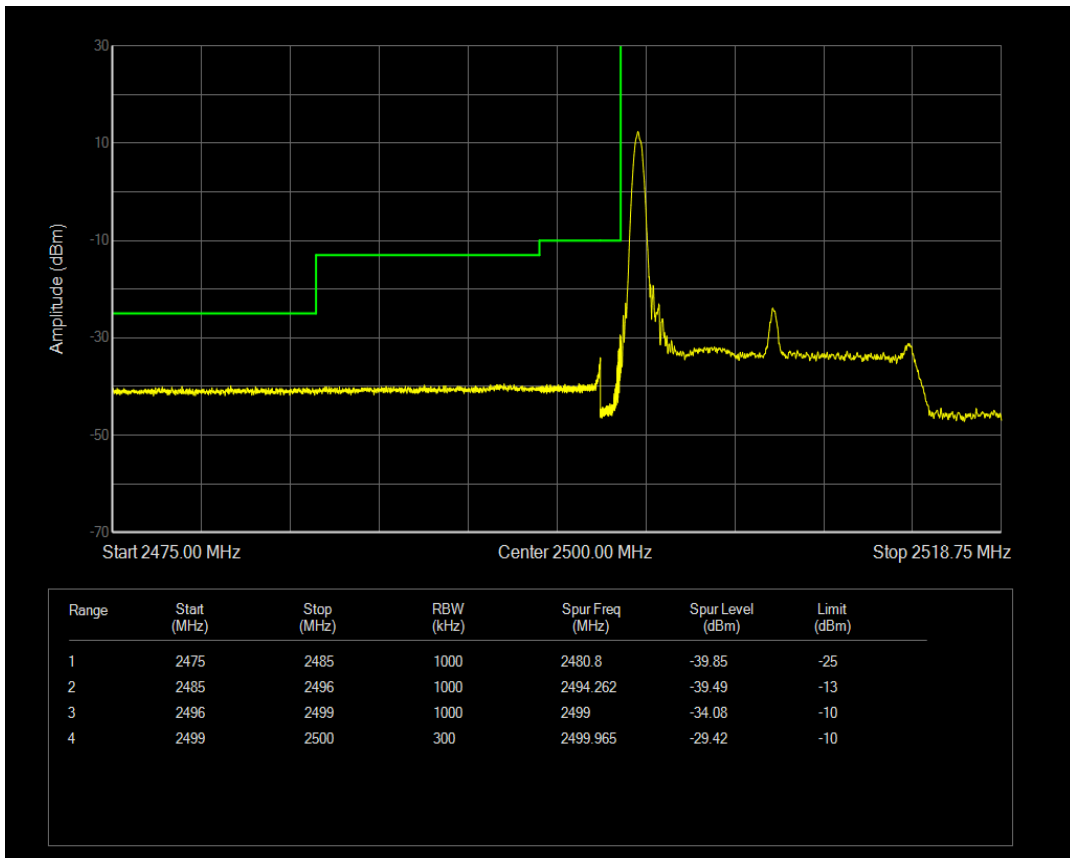

Band7 QPSK BW=15MHz Channel=20825 RB Size=1 Position=#0

Band7 QPSK BW=15MHz Channel=20825 RB Size=1 Position=#Max