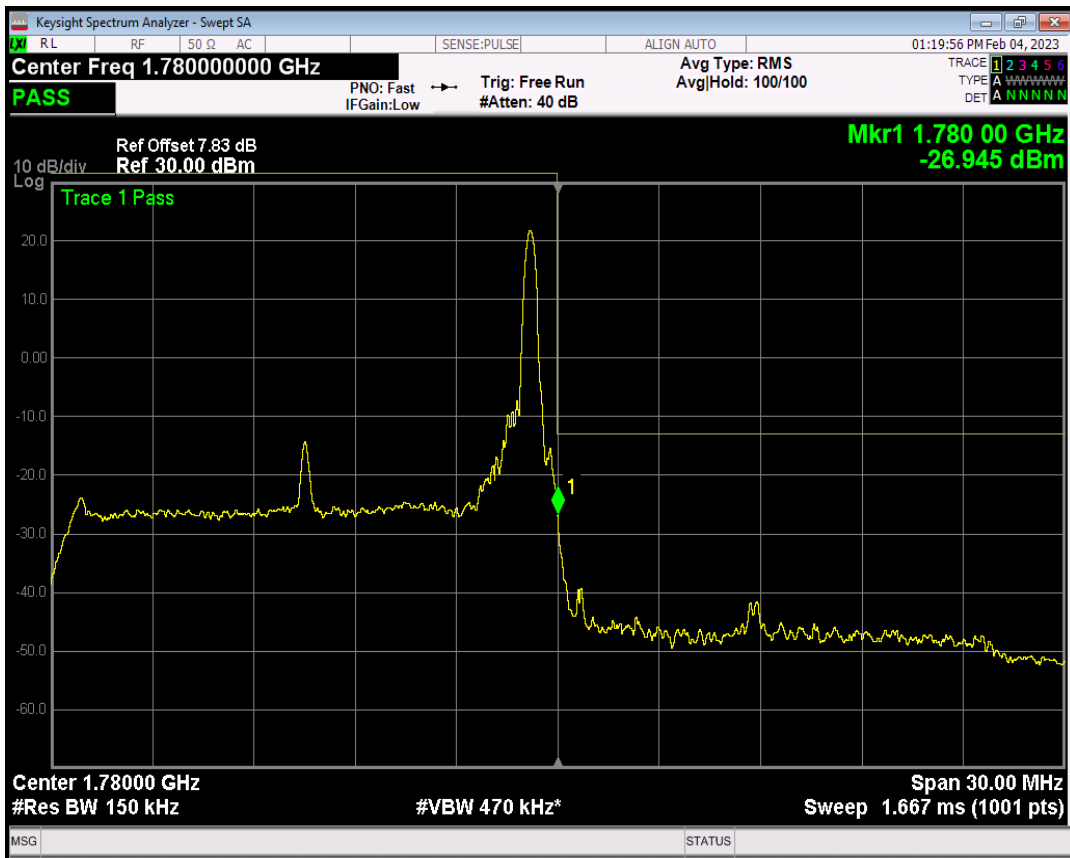

Band66 QAM16 BW=15MHz Channel=132597 RB Size=1 Position=#Max

Band66 QAM16 BW=15MHz Channel=132597 RB Size=75 Position=#0