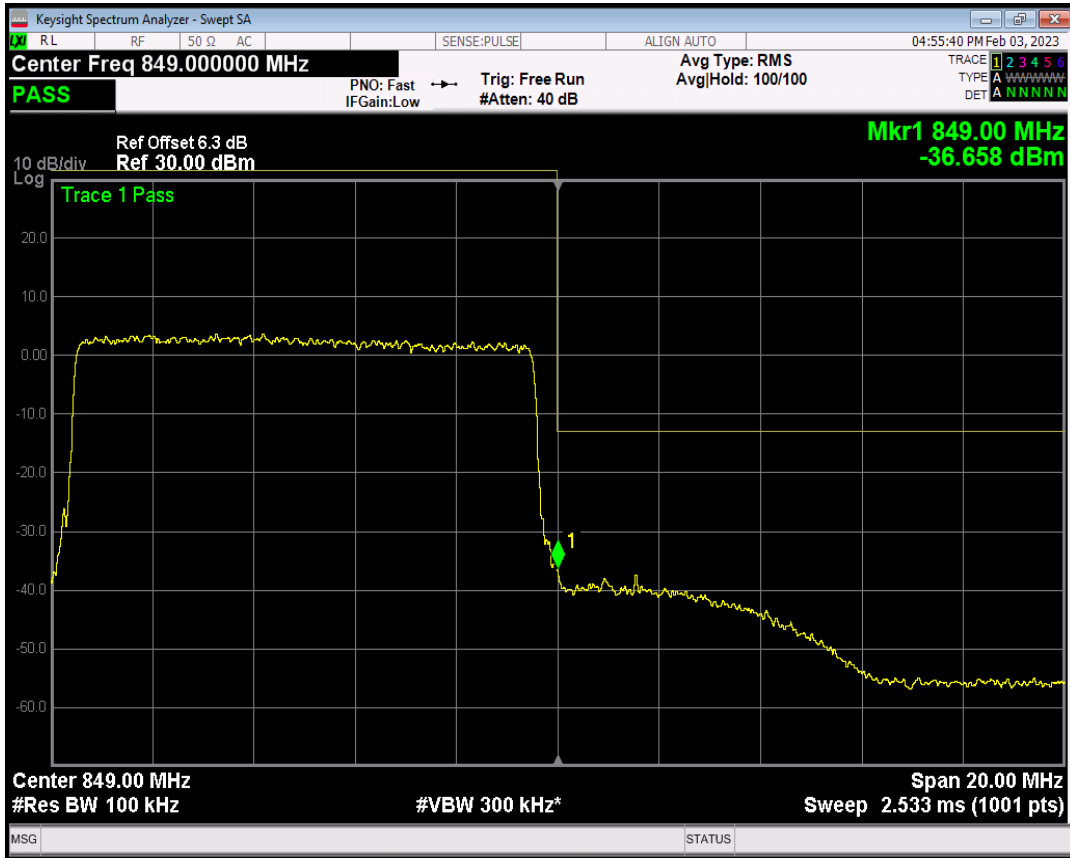

Band5 QPSK BW=10MHz Channel=20600 RB Size=50 Position=#0

Band5 QAM16 BW=10MHz Channel=20600 RB Size=1 Position=#0

Band5 QAM16 BW=10MHz Channel=20600 RB Size=1 Position=#Max

Band5 QAM16 BW=10MHz Channel=20600 RB Size=50 Position=#0