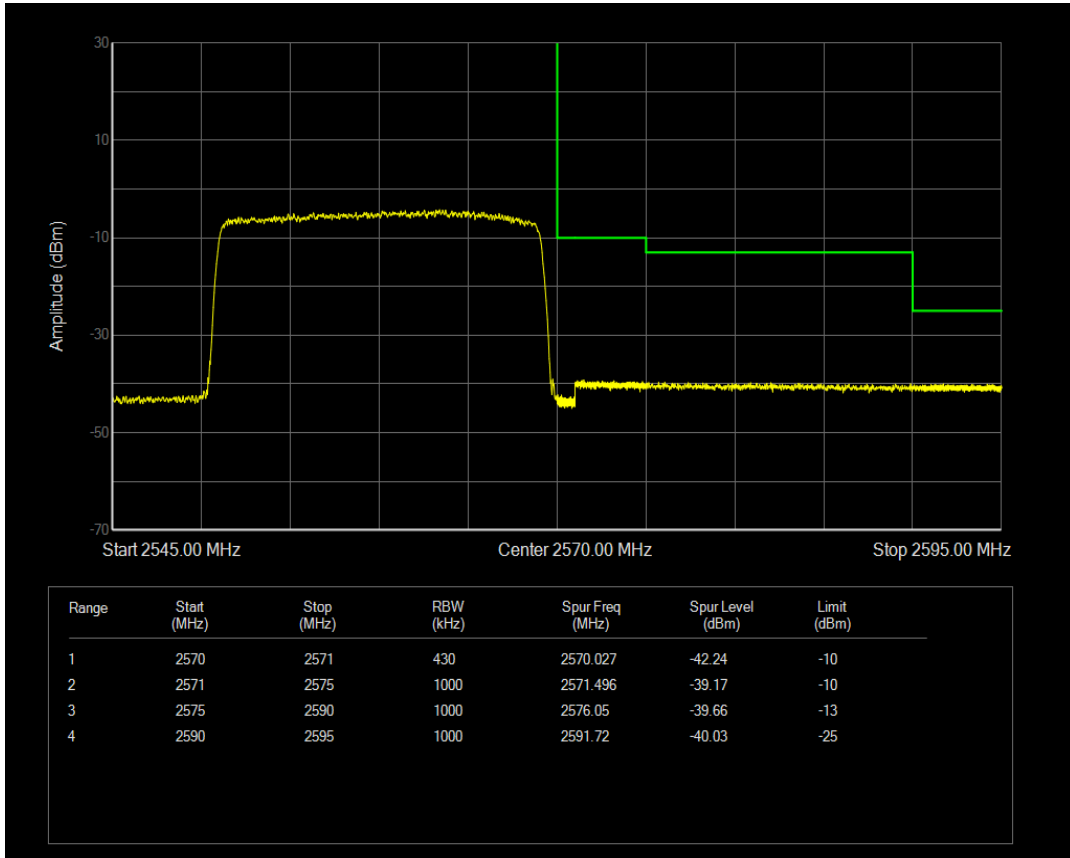

Band7 QPSK BW=20MHz Channel=21350 RB Size=100 Position=#0

Band7 QAM16 BW=20MHz Channel=21350 RB Size=1 Position=#0

Band7 QAM16 BW=20MHz Channel=21350 RB Size=1 Position=#Max

Band7 QAM16 BW=20MHz Channel=21350 RB Size=100 Position=#0