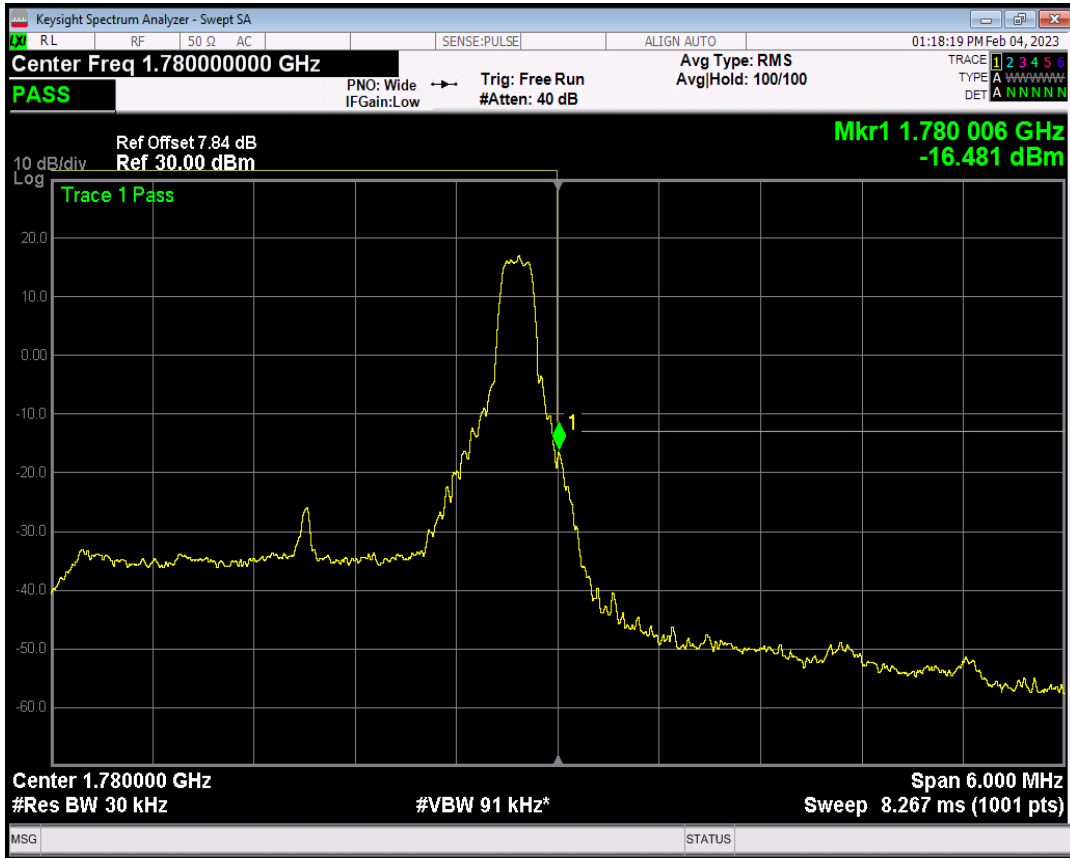

Band66 QAM16 BW=3MHz Channel=131987 RB Size=1 Position=#Max

Band66 QAM16 BW=3MHz Channel=131987 RB Size=15 Position=#0

Band66 QPSK BW=3MHz Channel=132657 RB Size=1 Position=#0

Band66 QPSK BW=3MHz Channel=132657 RB Size=1 Position=#Max