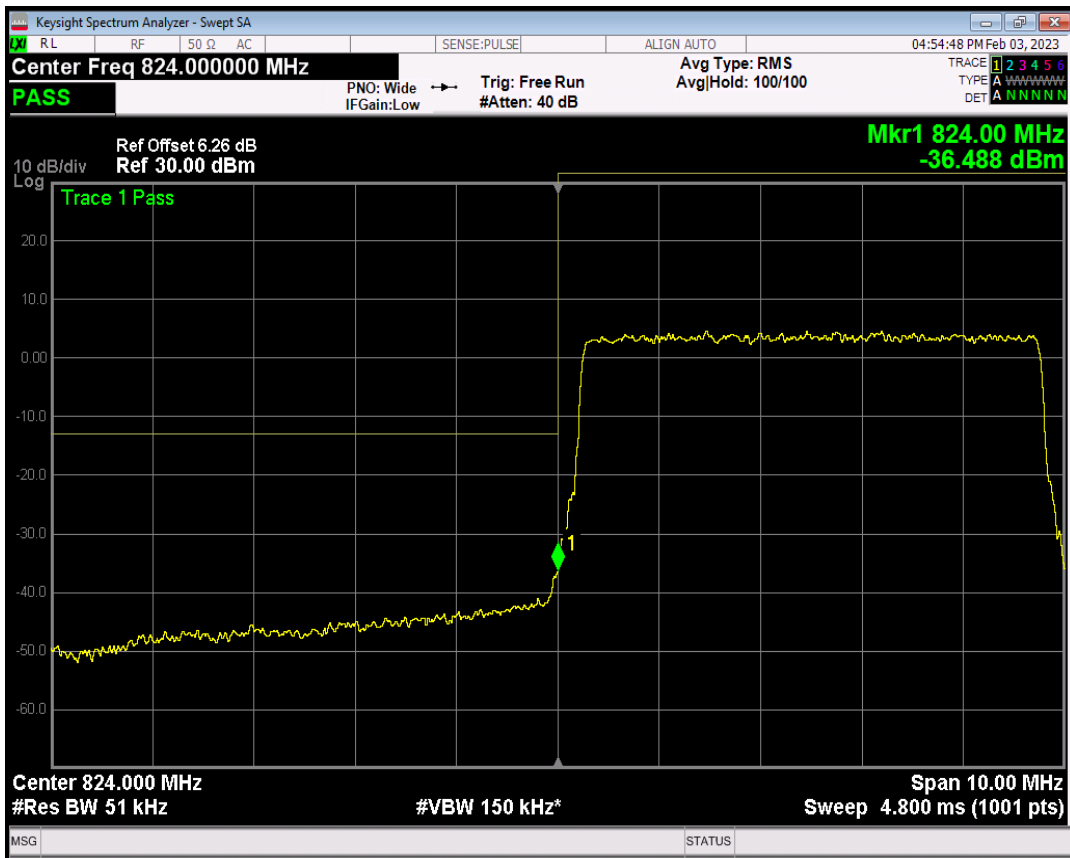

Band5 QPSK BW=5MHz Channel=20425 RB Size=25 Position=#0

Band5 QAM16 BW=5MHz Channel=20425 RB Size=1 Position=#0