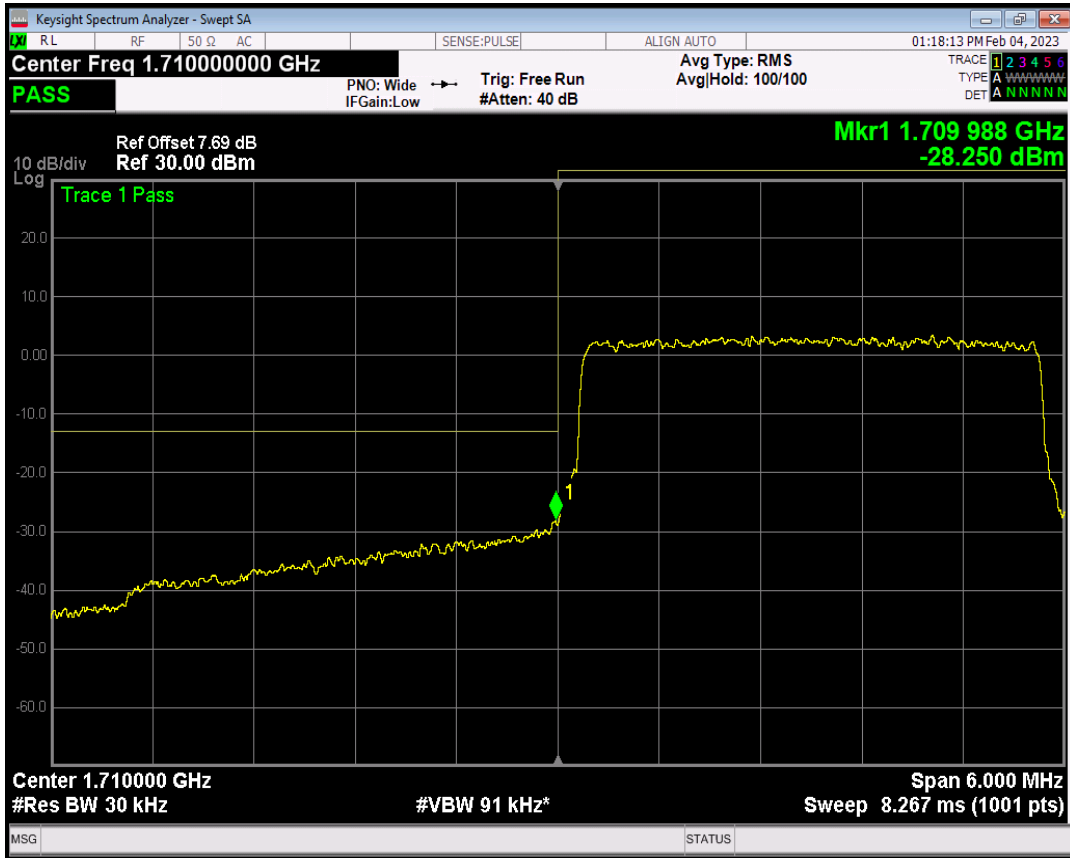

Band66 QAM16 BW=3MHz Channel=131987 RB Size=15 Position=#0

Band66 QPSK BW=3MHz Channel=132657 RB Size=1 Position=#0