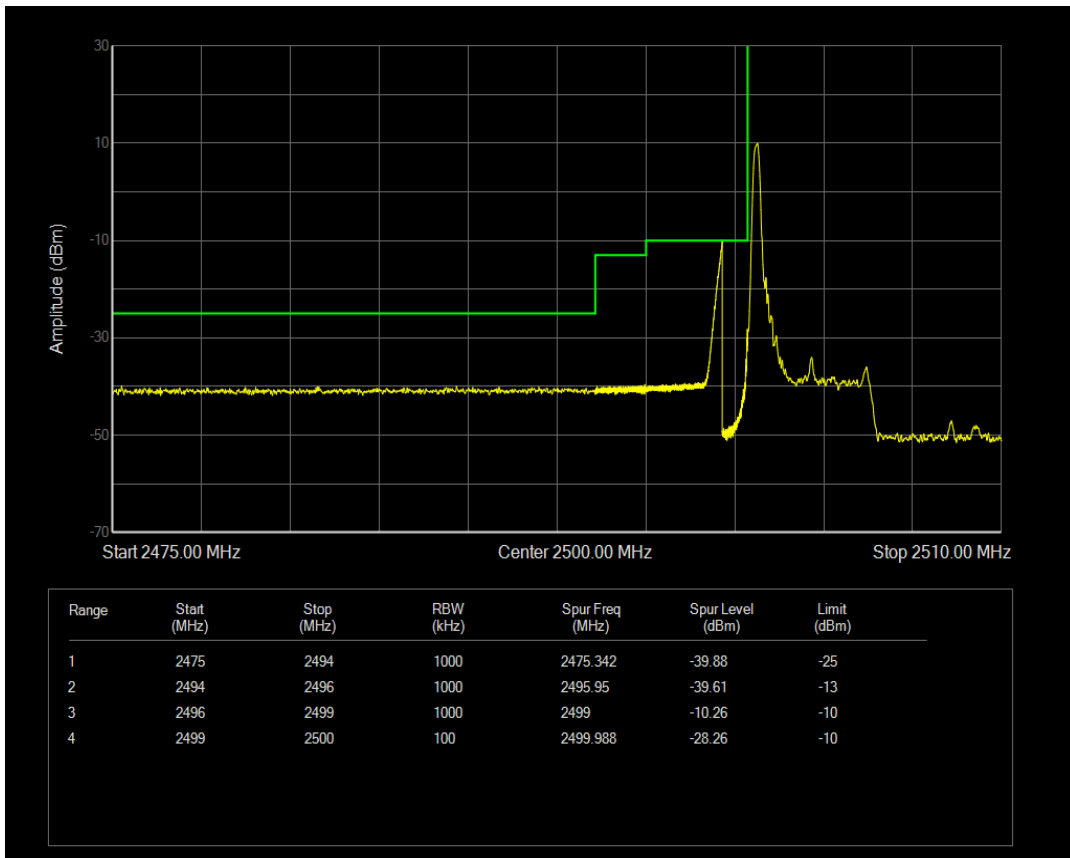

Band7 QPSK BW=5MHz Channel=20775 RB Size=1 Position=#0

Band7 QPSK BW=5MHz Channel=20775 RB Size=1 Position=#Max