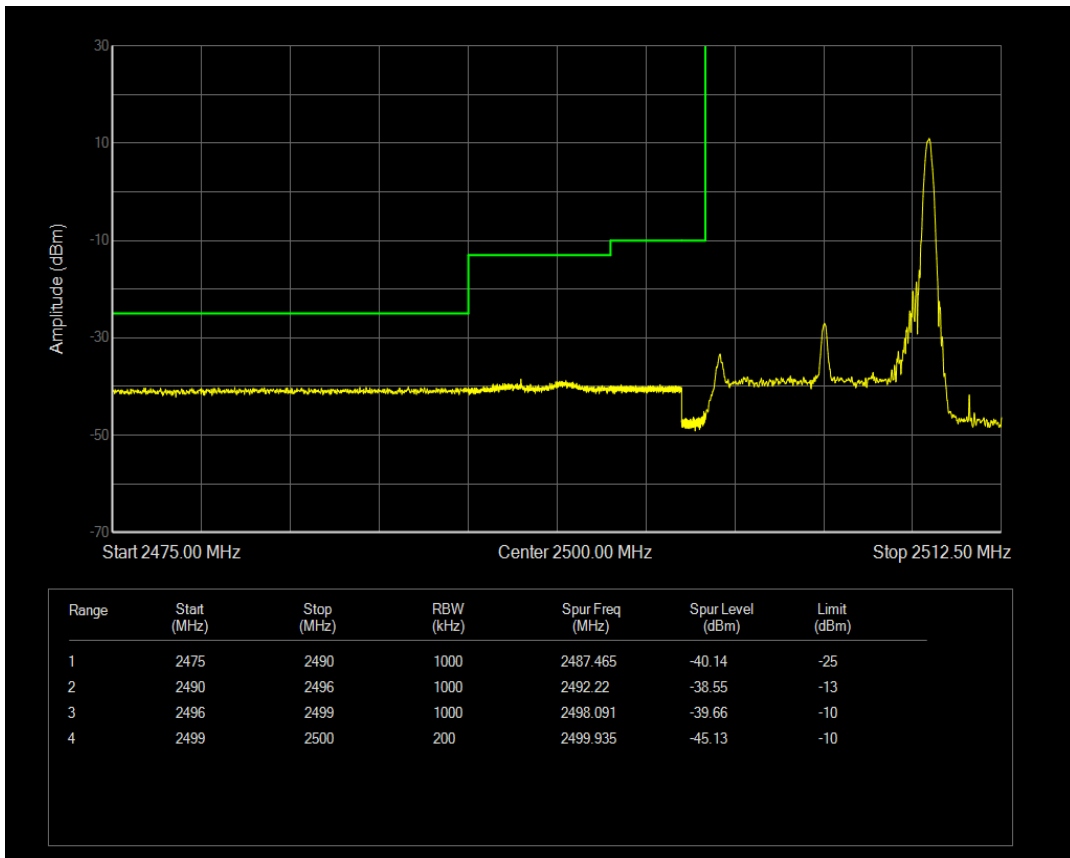

Band7 QPSK BW=10MHz Channel=20800 RB Size=1 Position=#0

Band7 QPSK BW=10MHz Channel=20800 RB Size=1 Position=#Max

Band7 QPSK BW=10MHz Channel=20800 RB Size=50 Position=#0

Band7 QAM16 BW=10MHz Channel=20800 RB Size=1 Position=#0

Band7 QAM16 BW=10MHz Channel=20800 RB Size=1 Position=#Max

Band7 QAM16 BW=10MHz Channel=20800 RB Size=50 Position=#0

Band7 QPSK BW=10MHz Channel=21400 RB Size=1 Position=#0

Band7 QPSK BW=10MHz Channel=21400 RB Size=1 Position=#Max