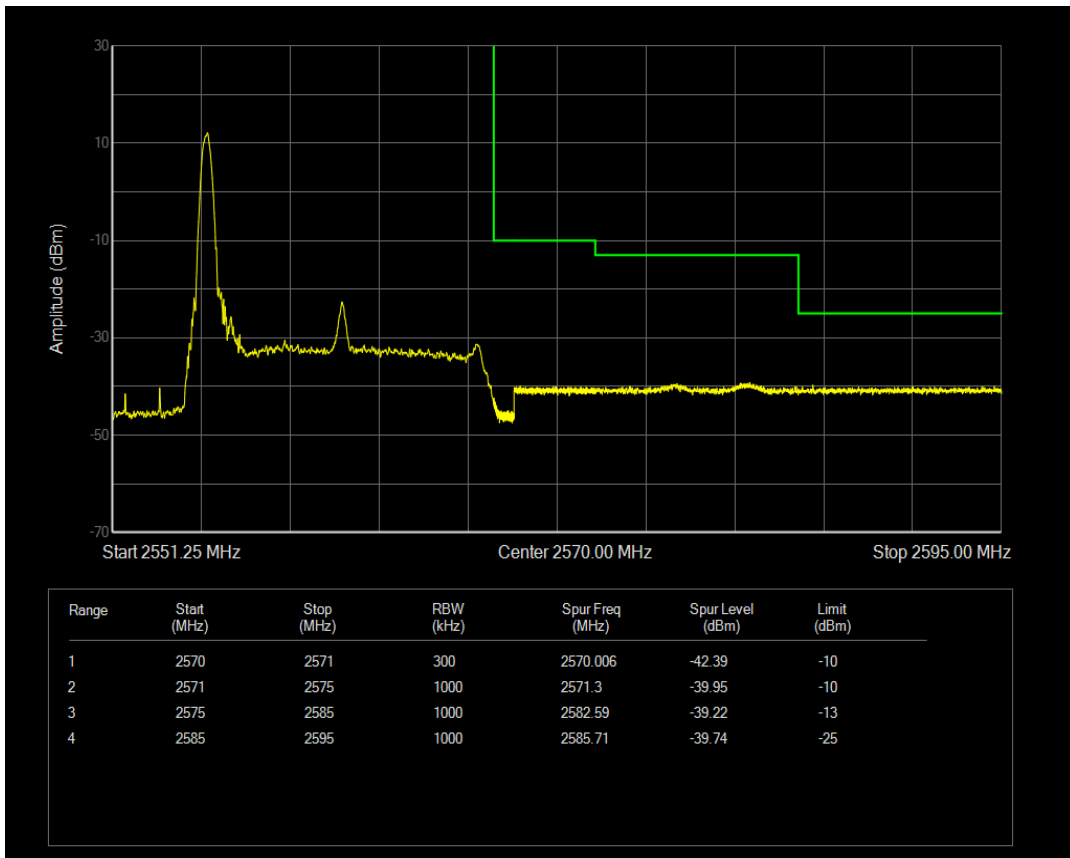

Band7 QPSK BW=15MHz Channel=21375 RB Size=1 Position=#0

Band7 QPSK BW=15MHz Channel=21375 RB Size=1 Position=#Max