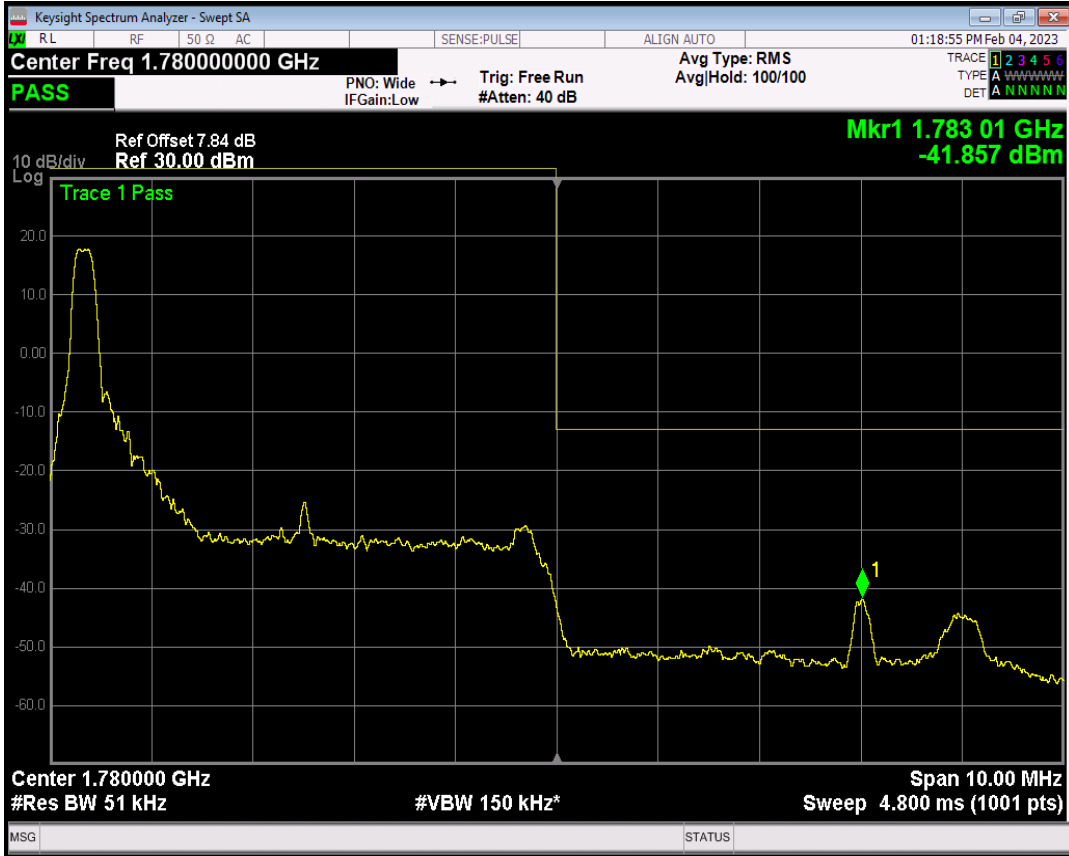

Band66 QAM16 BW=5MHz Channel=132647 RB Size=1 Position=#0

Band66 QAM16 BW=5MHz Channel=132647 RB Size=1 Position=#Max