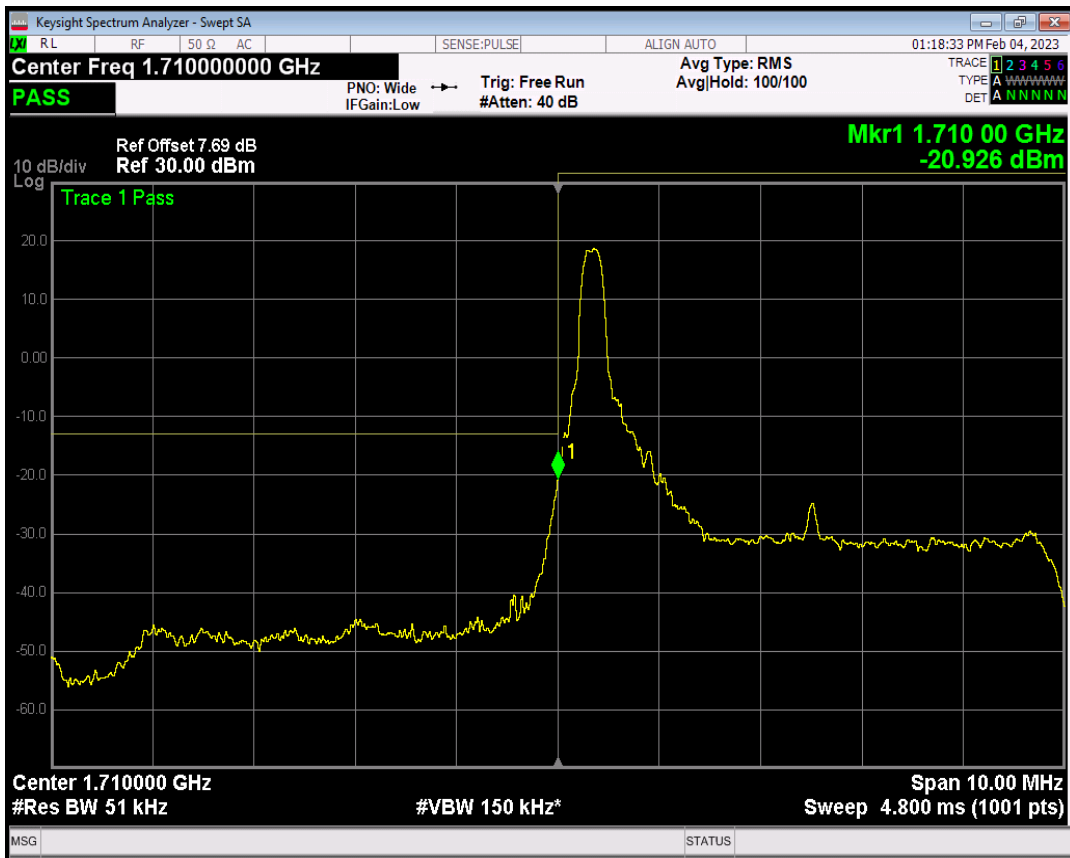

Band66 QPSK BW=5MHz Channel=131997 RB Size=1 Position=#0

Band66 QPSK BW=5MHz Channel=131997 RB Size=1 Position=#Max