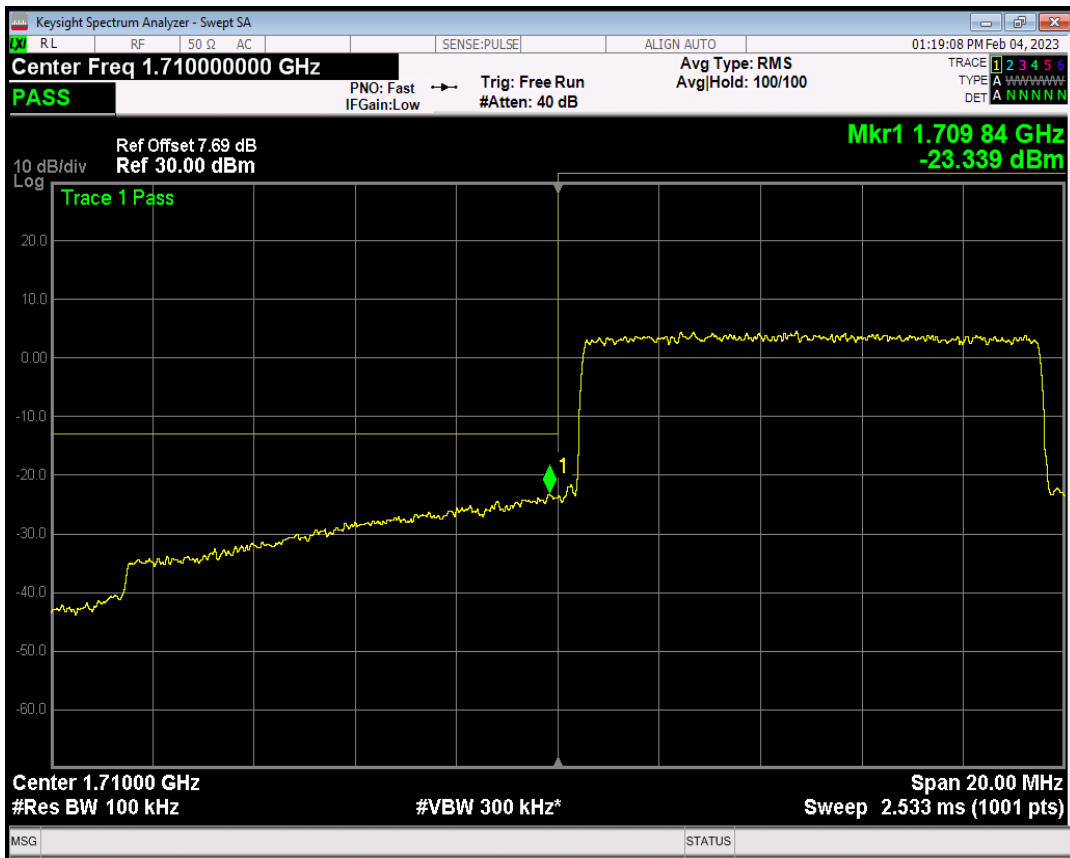

Band66 QPSK BW=10MHz Channel=132022 RB Size=50 Position=#0

Band66 QAM16 BW=10MHz Channel=132022 RB Size=1 Position=#0