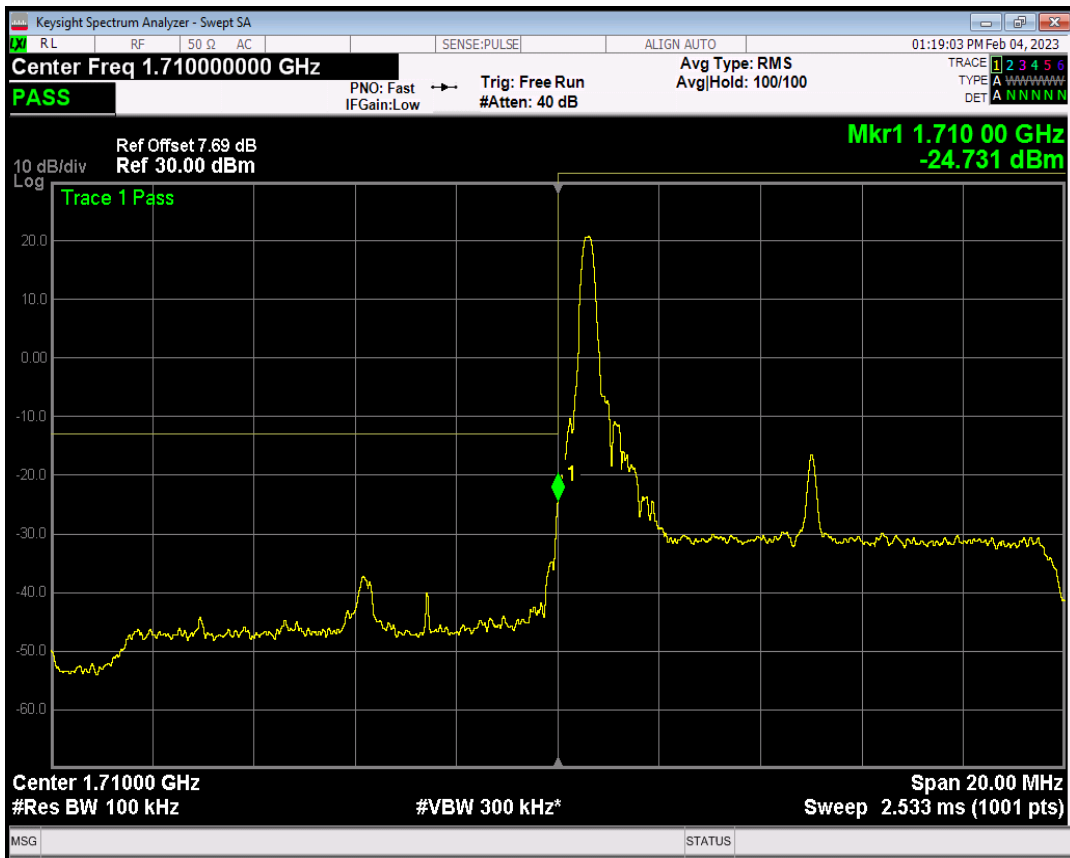

Band66 QPSK BW=10MHz Channel=132022 RB Size=1 Position=#0

Band66 QPSK BW=10MHz Channel=132022 RB Size=1 Position=#Max