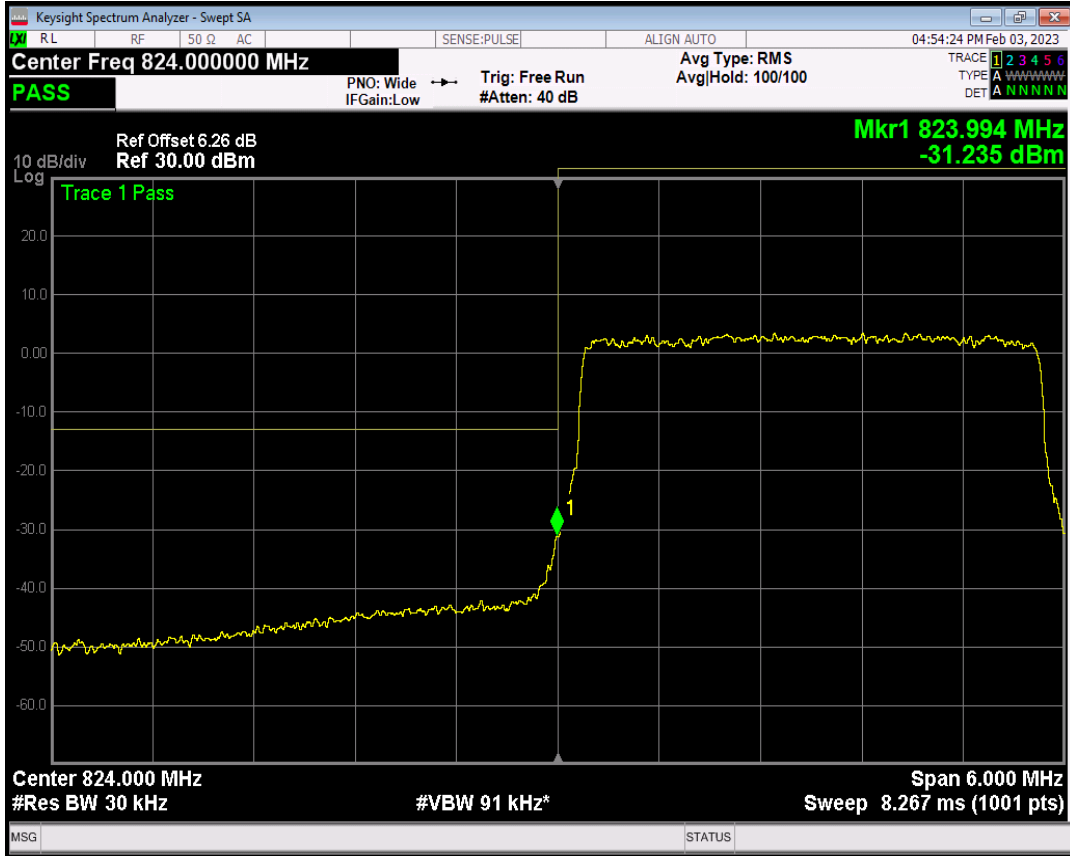

Band5 QAM16 BW=3MHz Channel=20415 RB Size=15 Position=#0

Band5 QPSK BW=3MHz Channel=20635 RB Size=1 Position=#0