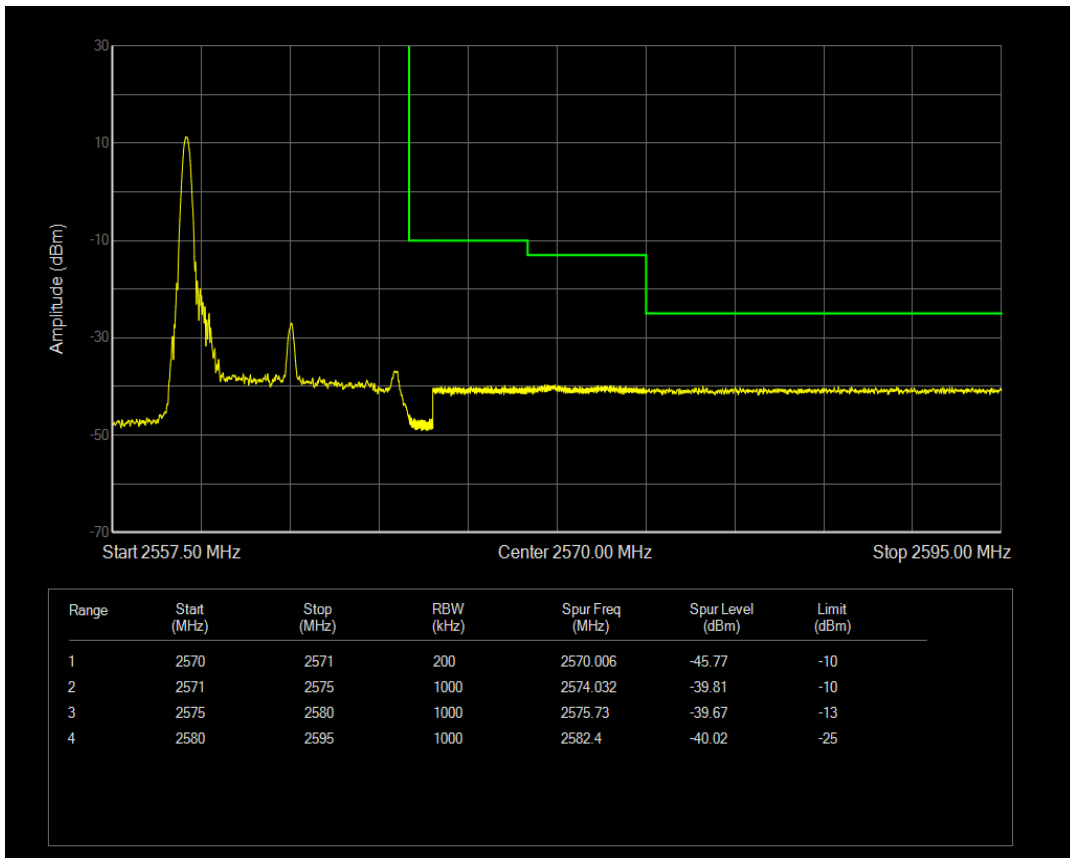

Band7 QPSK BW=10MHz Channel=20800 RB Size=1 Position=#0

Band7 QPSK BW=10MHz Channel=20800 RB Size=1 Position=#Max

Band7 QPSK BW=10MHz Channel=20800 RB Size=50 Position=#0

Band7 QAM16 BW=10MHz Channel=20800 RB Size=1 Position=#0

Band7 QAM16 BW=10MHz Channel=20800 RB Size=1 Position=#Max

Band7 QAM16 BW=10MHz Channel=20800 RB Size=50 Position=#0

Band7 QPSK BW=10MHz Channel=21400 RB Size=1 Position=#0

Band7 QPSK BW=10MHz Channel=21400 RB Size=1 Position=#Max