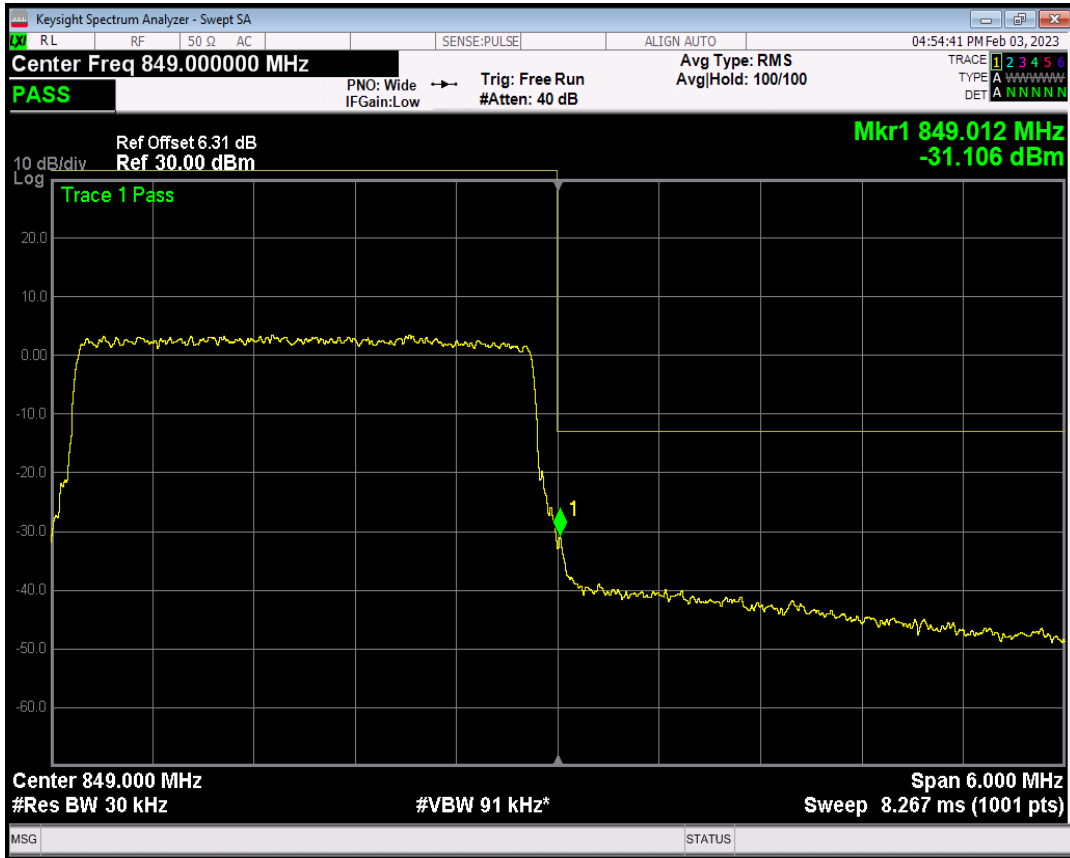

Band5 QPSK BW=3MHz Channel=20635 RB Size=15 Position=#0

Band5 QAM16 BW=3MHz Channel=20635 RB Size=1 Position=#0

Band5 QAM16 BW=3MHz Channel=20635 RB Size=1 Position=#Max

Band5 QAM16 BW=3MHz Channel=20635 RB Size=15 Position=#0