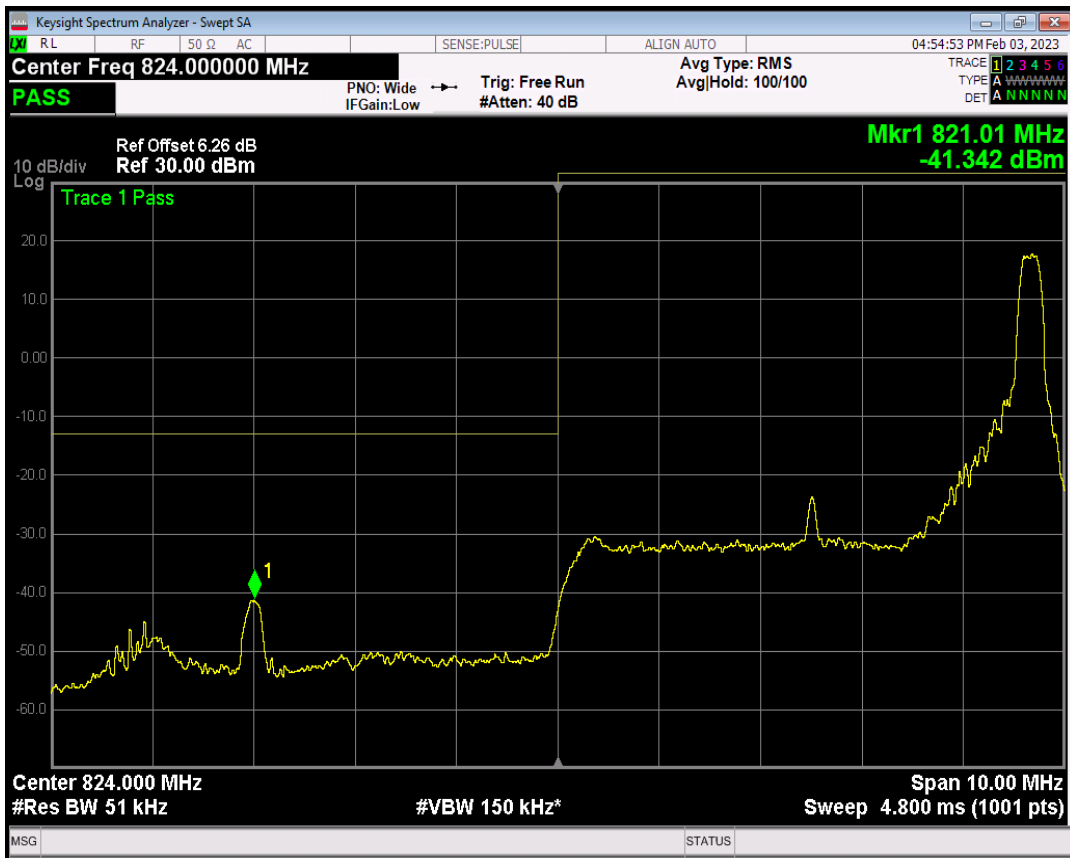

Band5 QAM16 BW=5MHz Channel=20425 RB Size=1 Position=#Max

Band5 QAM16 BW=5MHz Channel=20425 RB Size=25 Position=#0