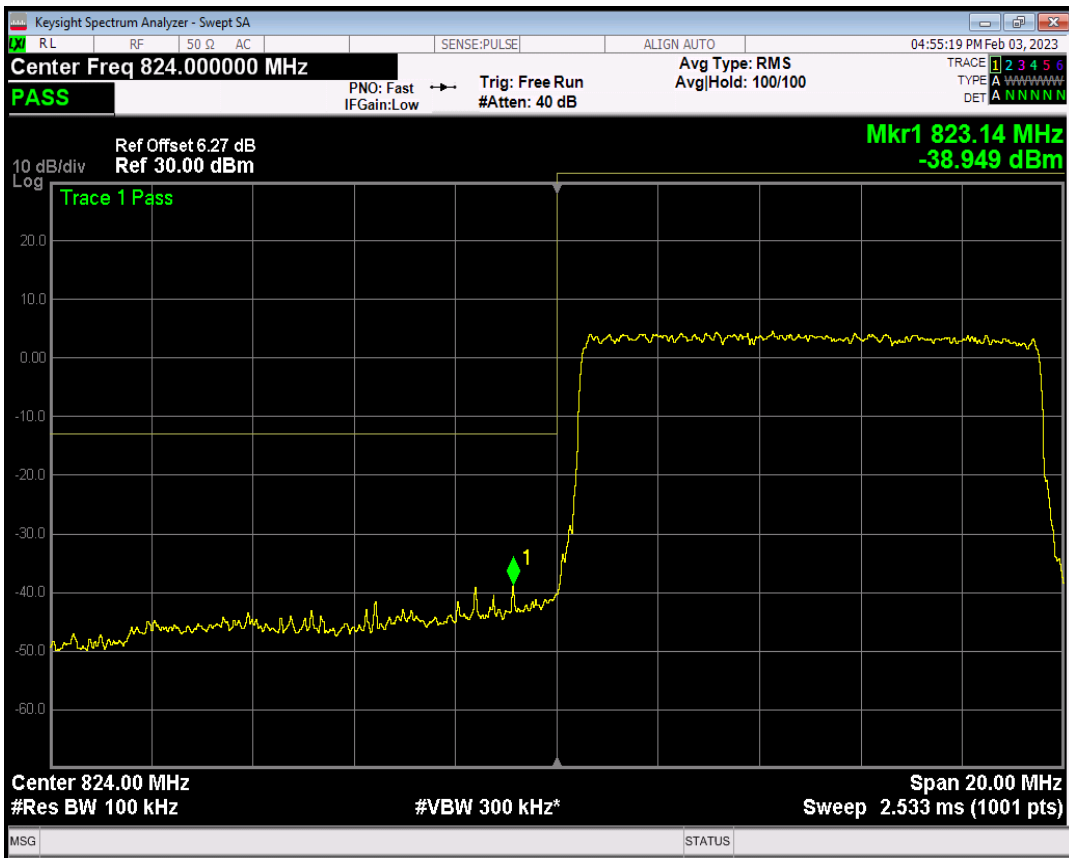

Band5 QPSK BW=10MHz Channel=20450 RB Size=50 Position=#0

Band5 QAM16 BW=10MHz Channel=20450 RB Size=1 Position=#0