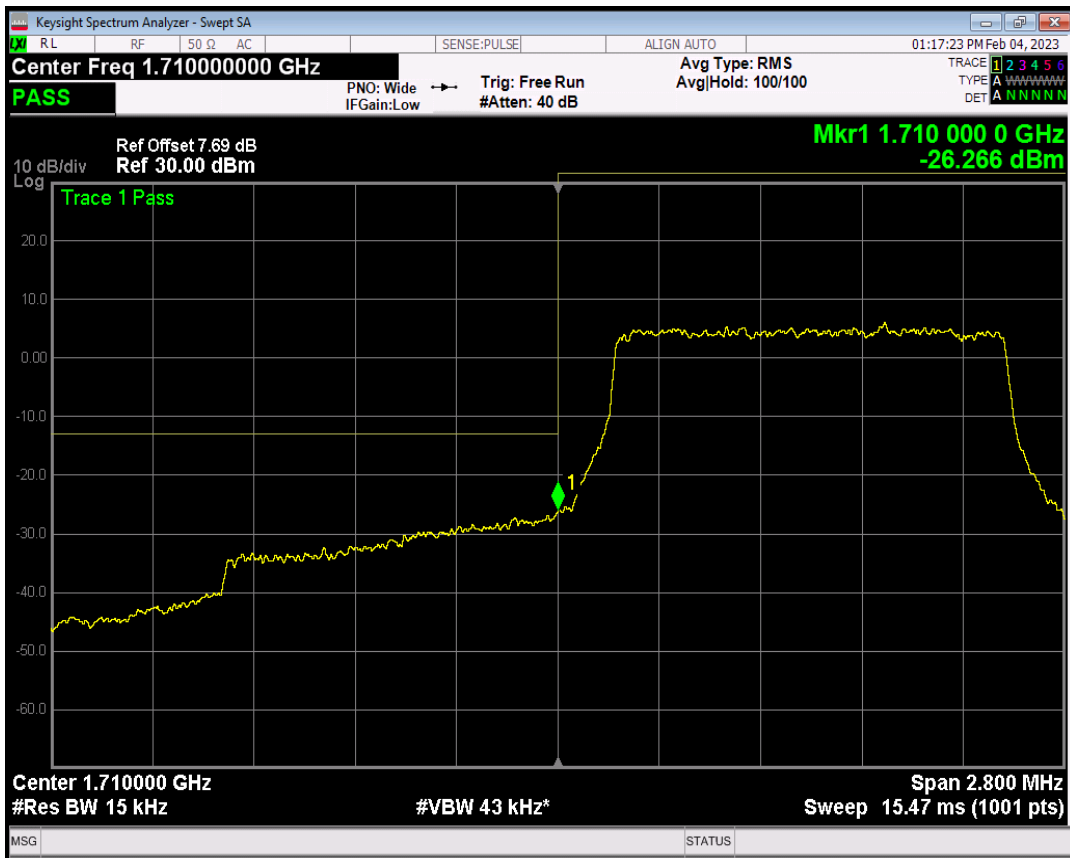

Band66 QPSK BW=1.4MHz Channel=131979 RB Size=6 Position=#0

Band66 QAM16 BW=1.4MHz Channel=131979 RB Size=1 Position=#0