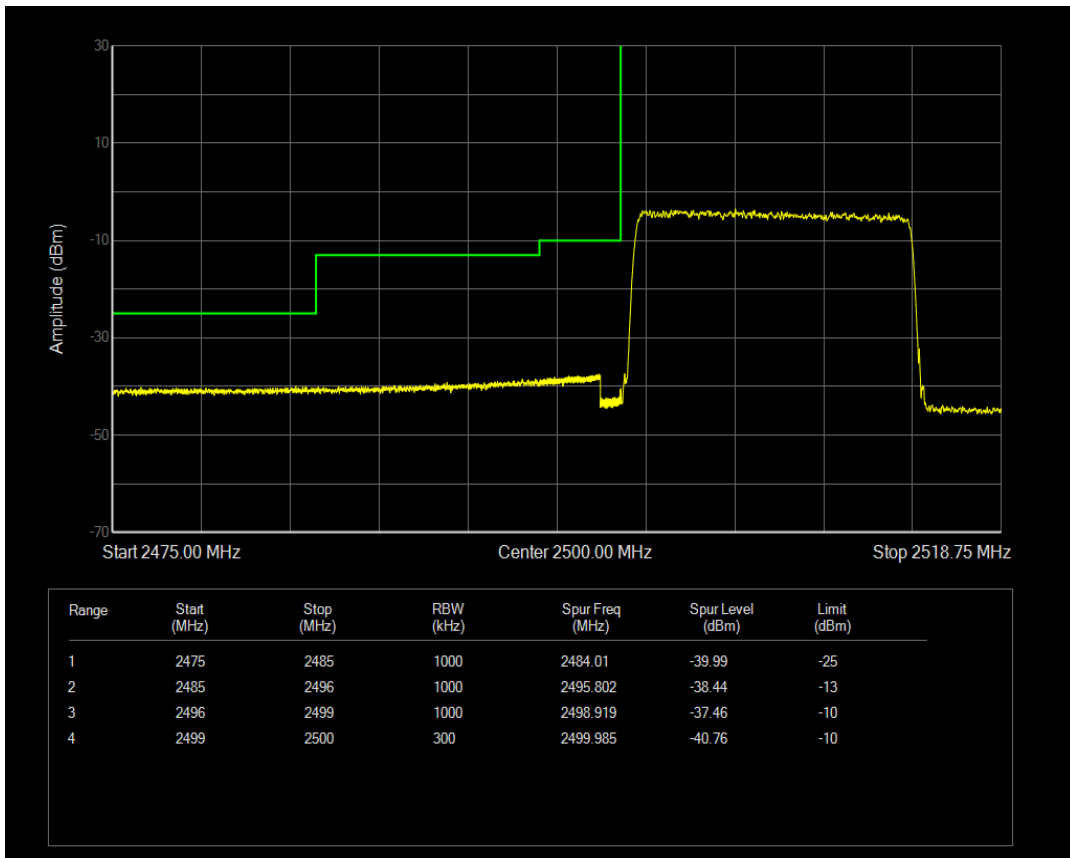

Band7 QPSK BW=15MHz Channel=20825 RB Size=75 Position=#0

Band7 QAM16 BW=15MHz Channel=20825 RB Size=1 Position=#0