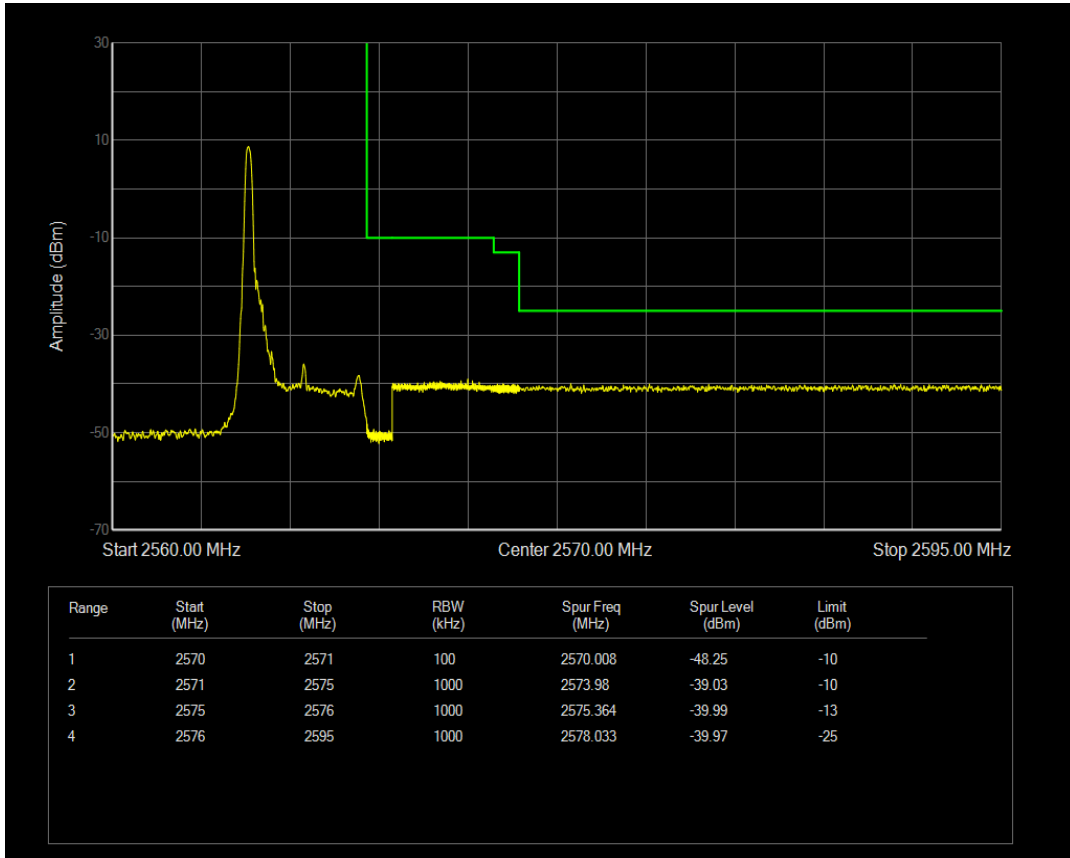

Band7 QAM16 BW=5MHz Channel=21425 RB Size=1 Position=#0

Band7 QAM16 BW=5MHz Channel=21425 RB Size=1 Position=#Max