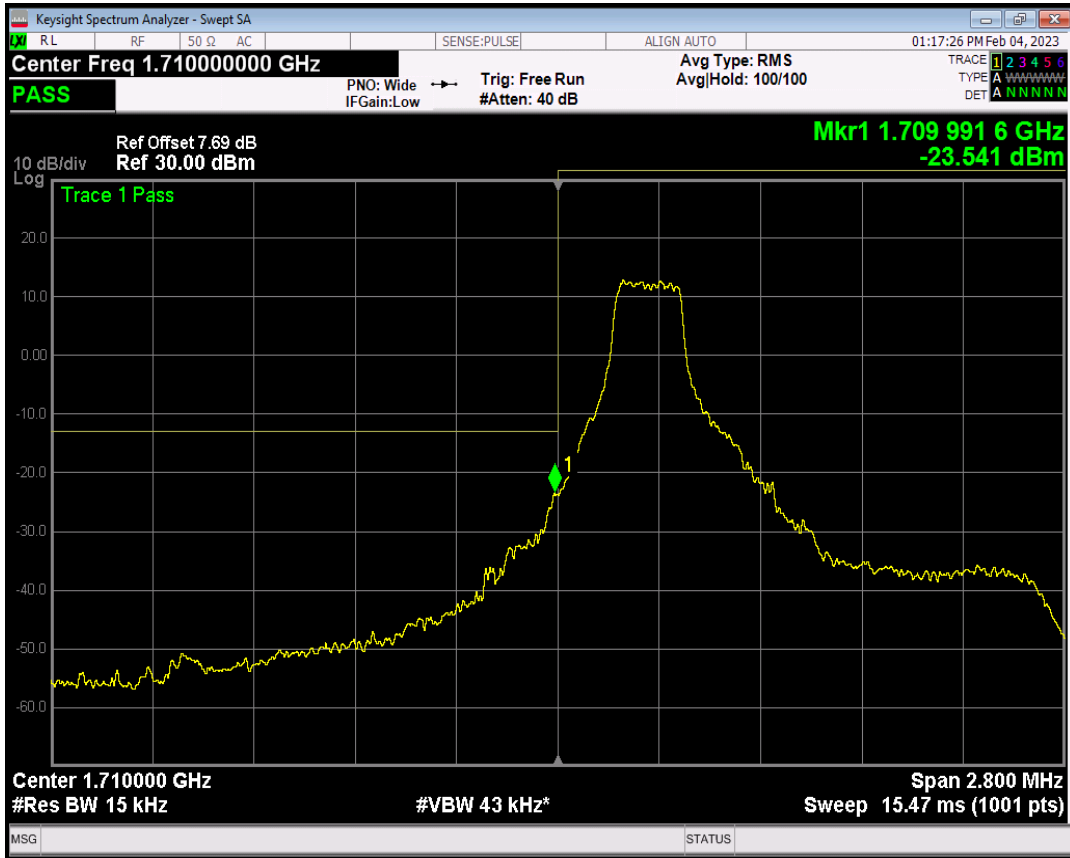

Band66 QPSK BW=1.4MHz Channel=131979 RB Size=1 Position=#0

Band66 QPSK BW=1.4MHz Channel=131979 RB Size=1 Position=#Max

Band66 QPSK BW=1.4MHz Channel=131979 RB Size=6 Position=#0

Band66 QAM16 BW=1.4MHz Channel=131979 RB Size=1 Position=#0