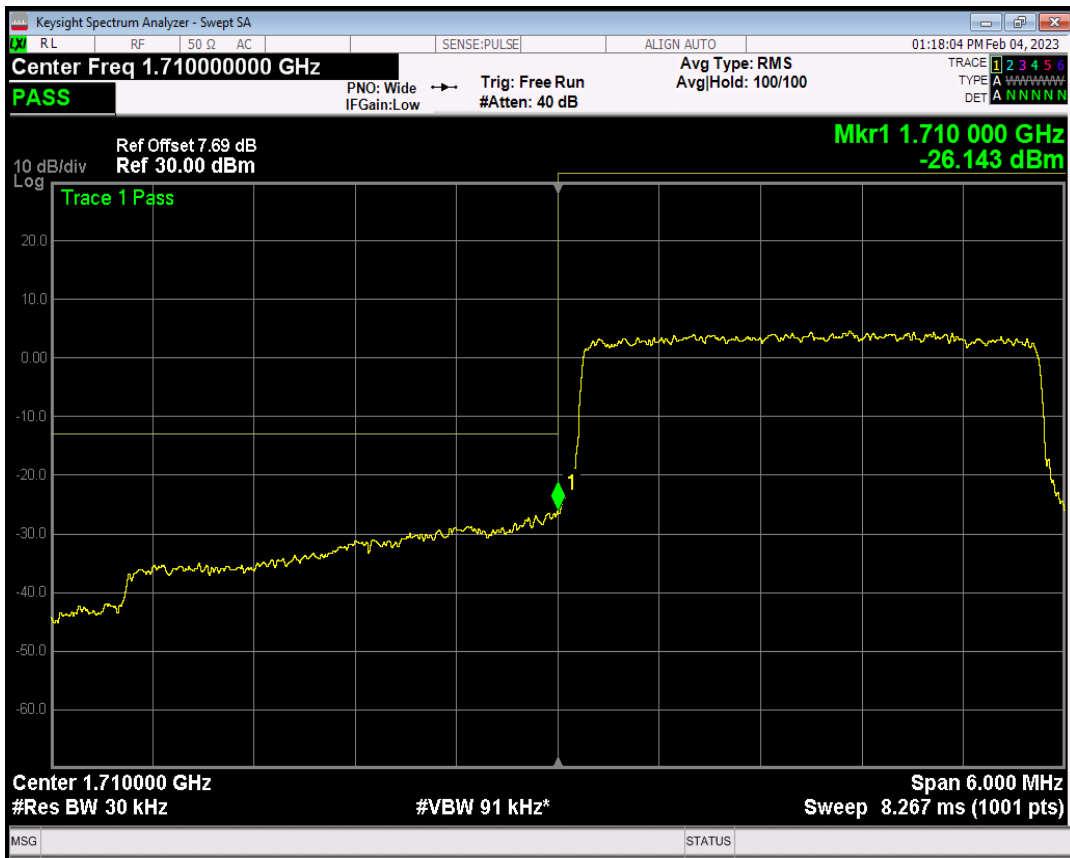

Band66 QPSK BW=3MHz Channel=131987 RB Size=15 Position=#0

Band66 QAM16 BW=3MHz Channel=131987 RB Size=1 Position=#0