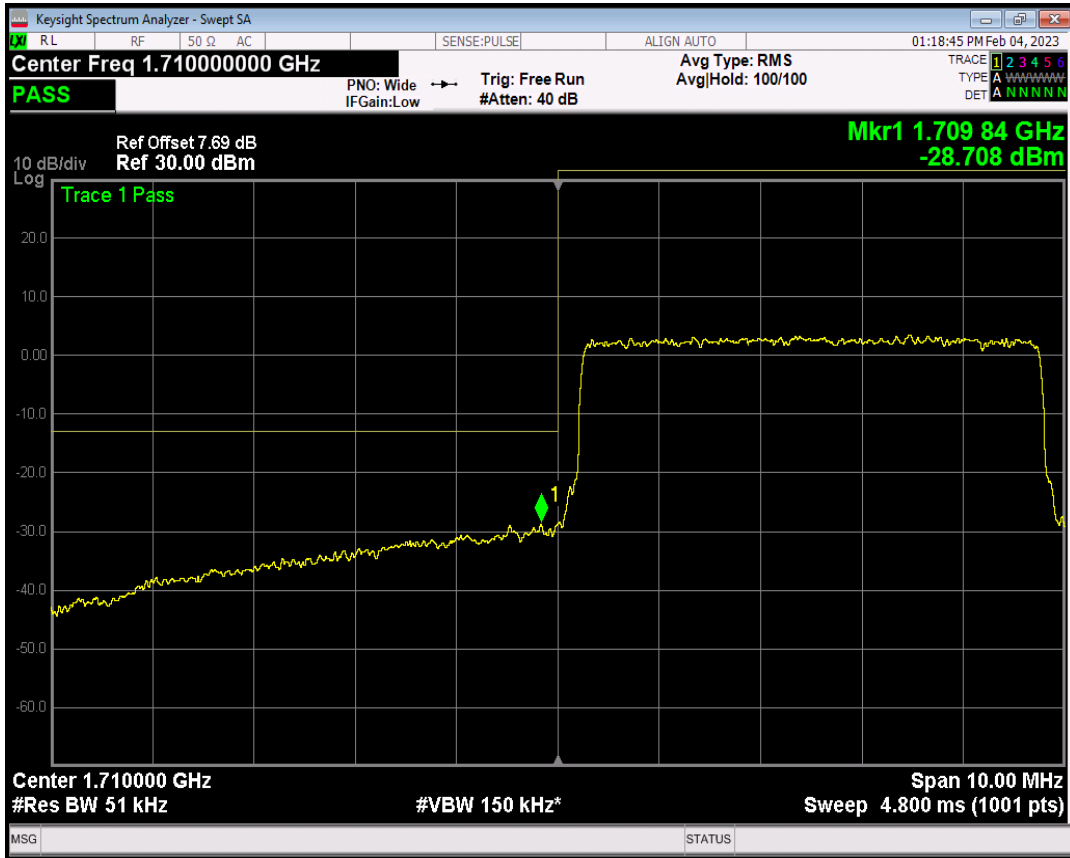

Band66 QAM16 BW=5MHz Channel=131997 RB Size=25 Position=#0

Band66 QPSK BW=5MHz Channel=132647 RB Size=1 Position=#0