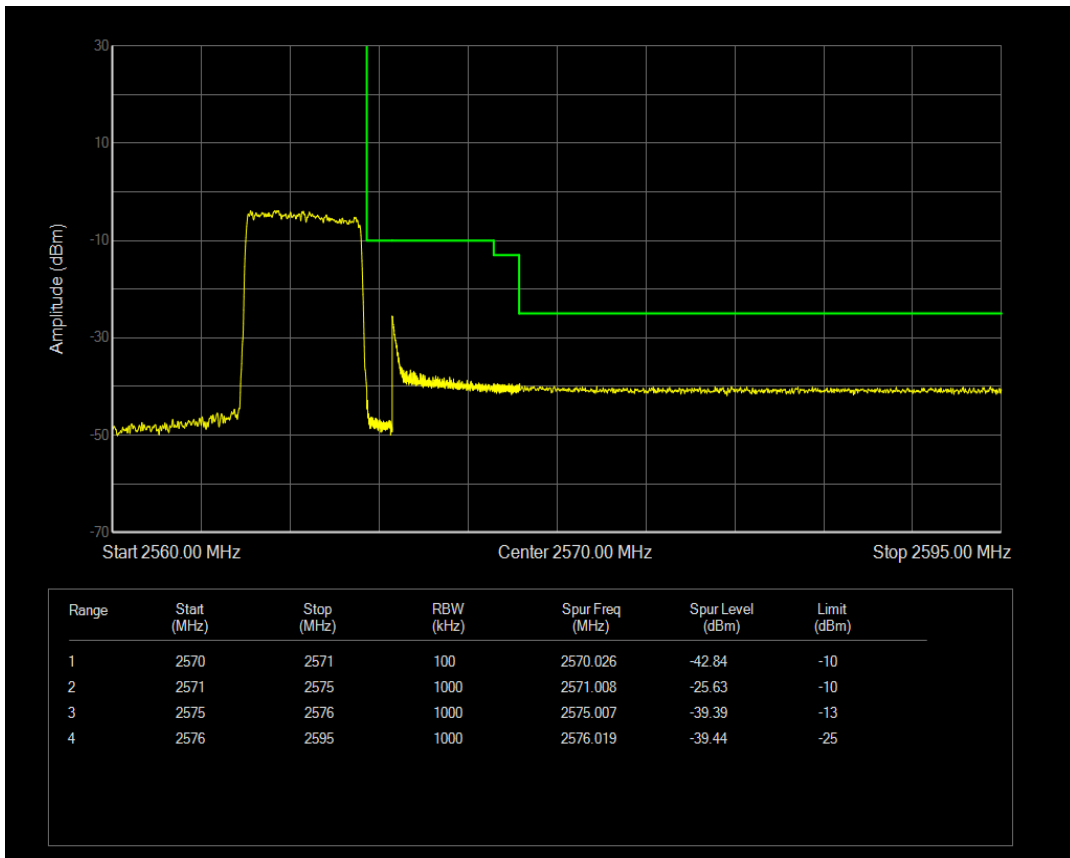

Band7 QAM16 BW=5MHz Channel=20775 RB Size=1 Position=#Max

Band7 QAM16 BW=5MHz Channel=20775 RB Size=25 Position=#0

Band7 QPSK BW=5MHz Channel=21425 RB Size=1 Position=#0

Band7 QPSK BW=5MHz Channel=21425 RB Size=1 Position=#Max

Band7 QPSK BW=5MHz Channel=21425 RB Size=25 Position=#0

Band7 QAM16 BW=5MHz Channel=21425 RB Size=1 Position=#0

Band7 QAM16 BW=5MHz Channel=21425 RB Size=1 Position=#Max

Band7 QAM16 BW=5MHz Channel=21425 RB Size=25 Position=#0