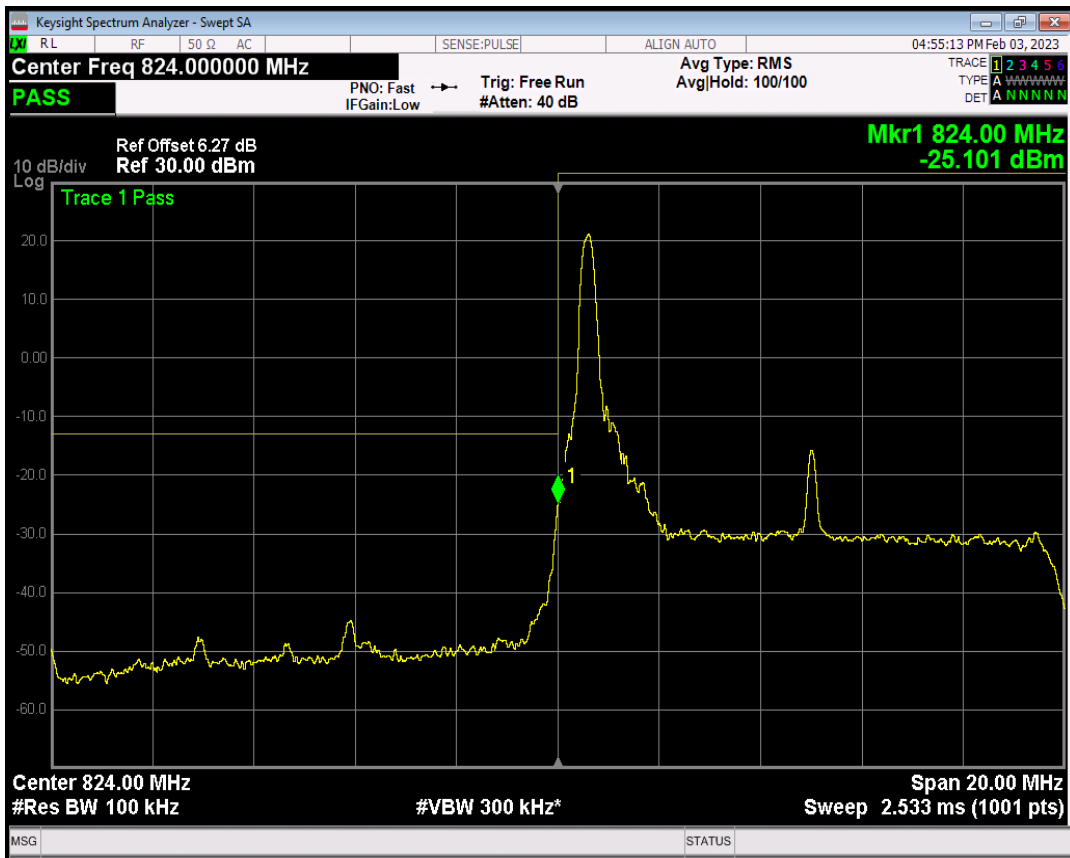

Band5 QPSK BW=10MHz Channel=20450 RB Size=1 Position=#0

Band5 QPSK BW=10MHz Channel=20450 RB Size=1 Position=#Max