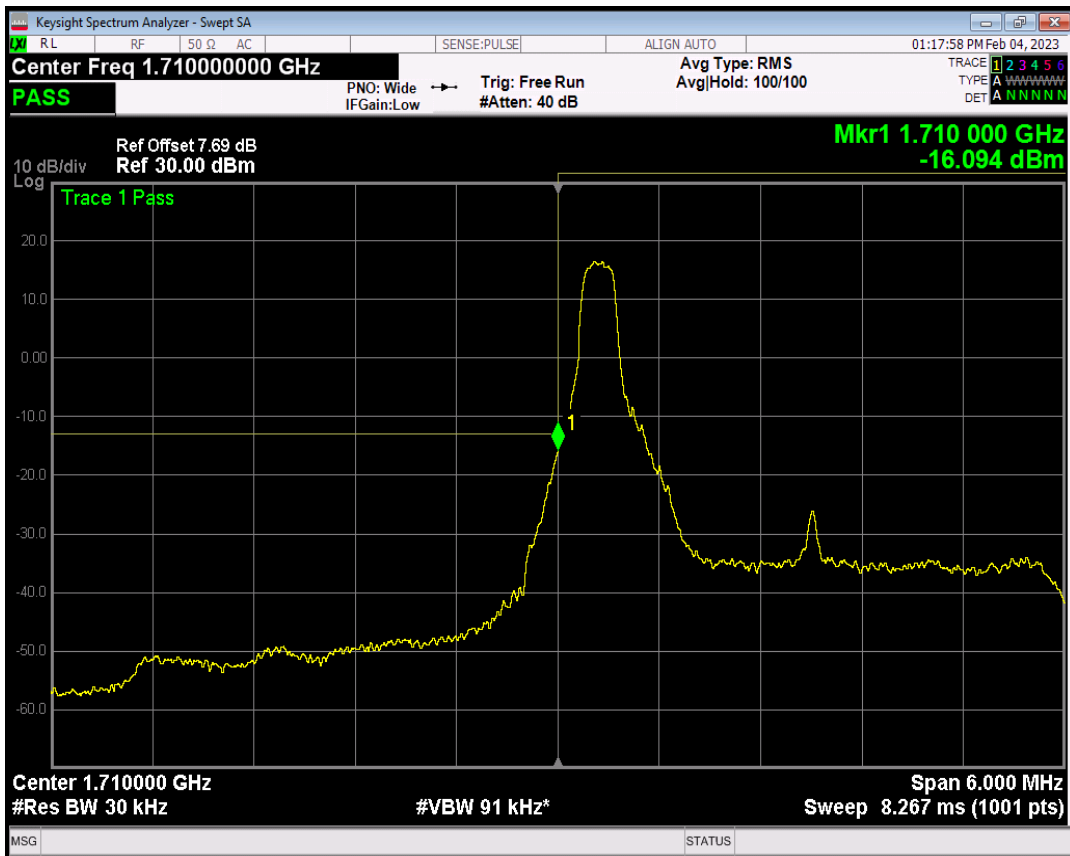

Band66 QPSK BW=3MHz Channel=131987 RB Size=1 Position=#0

Band66 QPSK BW=3MHz Channel=131987 RB Size=1 Position=#Max