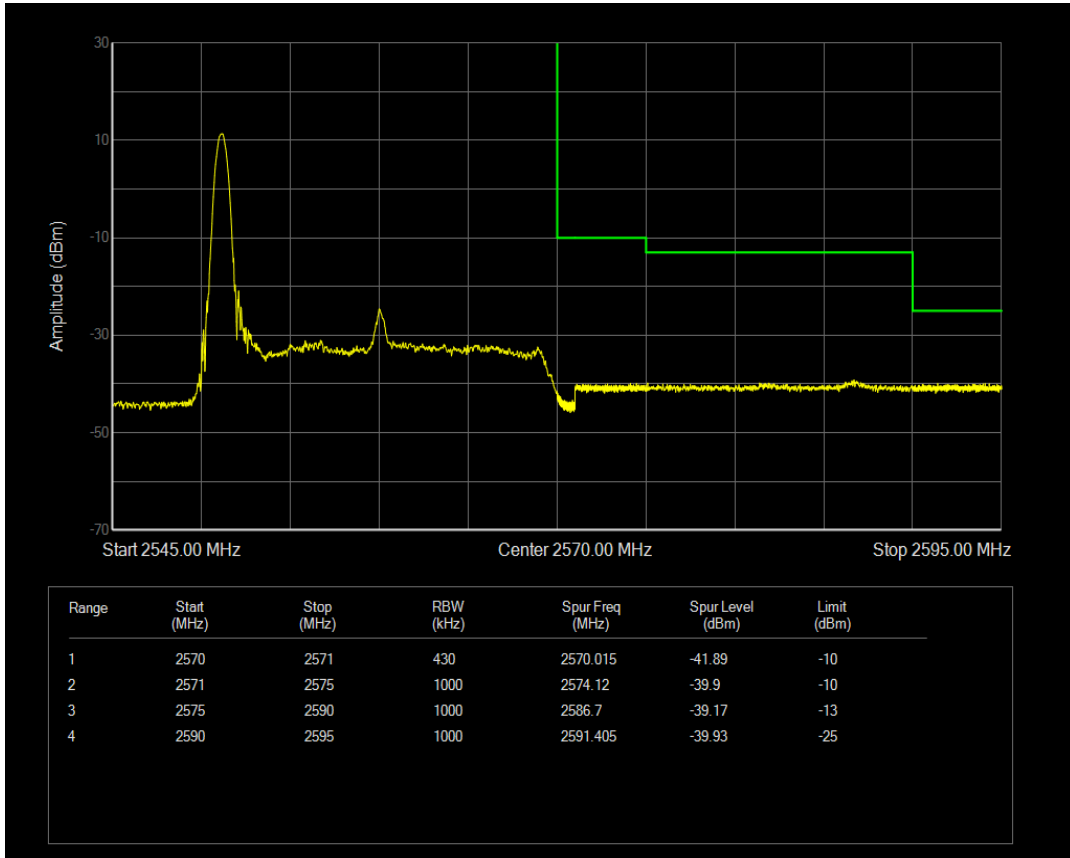

Band7 QAM16 BW=20MHz Channel=20850 RB Size=1 Position=#Max

Band7 QAM16 BW=20MHz Channel=20850 RB Size=100 Position=#0

Band7 QPSK BW=20MHz Channel=21350 RB Size=1 Position=#0

Band7 QPSK BW=20MHz Channel=21350 RB Size=1 Position=#Max

Band7 QPSK BW=20MHz Channel=21350 RB Size=100 Position=#0

Band7 QAM16 BW=20MHz Channel=21350 RB Size=1 Position=#0

Band7 QAM16 BW=20MHz Channel=21350 RB Size=1 Position=#Max

Band7 QAM16 BW=20MHz Channel=21350 RB Size=100 Position=#0