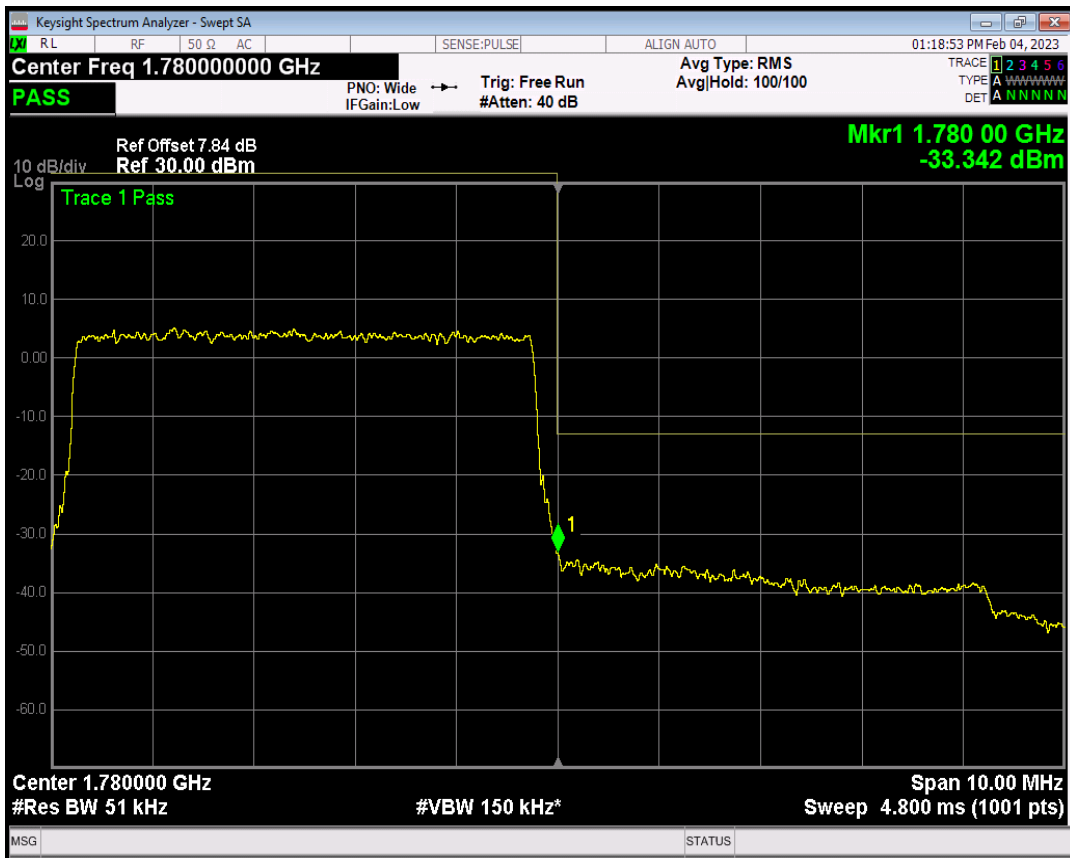

Band66 QPSK BW=5MHz Channel=132647 RB Size=25 Position=#0

Band66 QAM16 BW=5MHz Channel=132647 RB Size=1 Position=#0