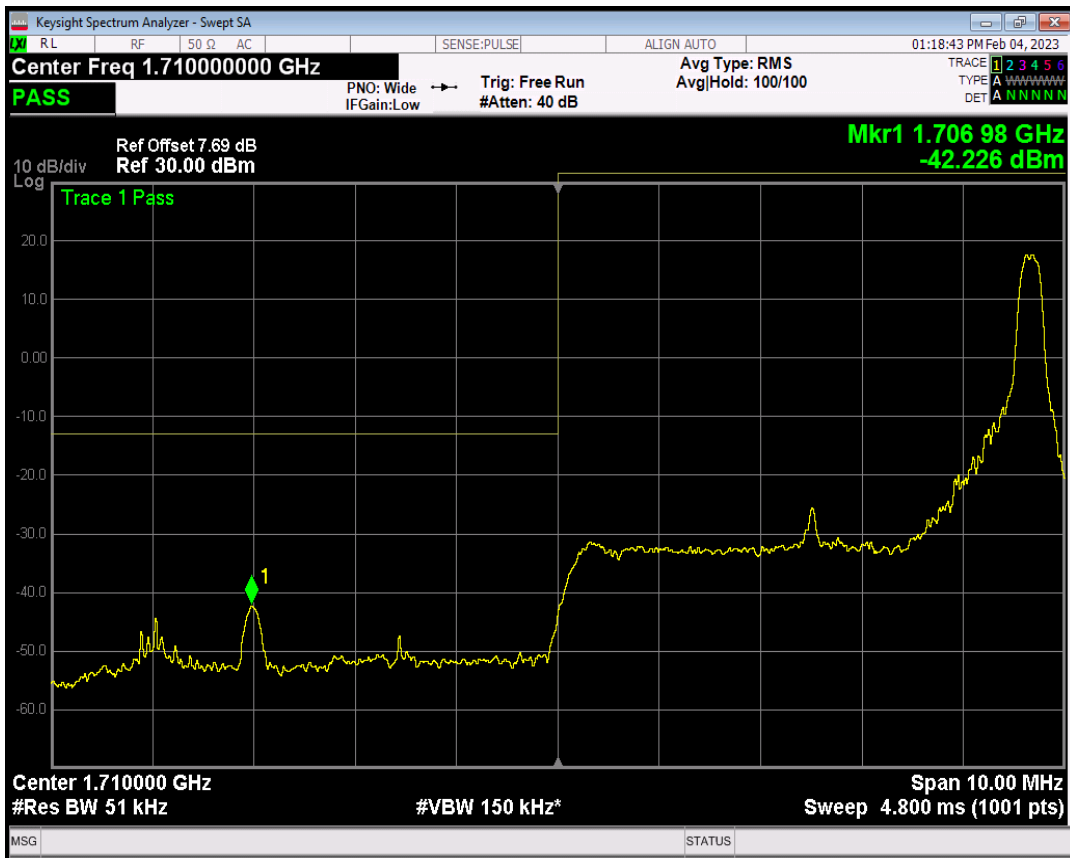

Band66 QAM16 BW=5MHz Channel=131997 RB Size=1 Position=#Max

Band66 QAM16 BW=5MHz Channel=131997 RB Size=25 Position=#0