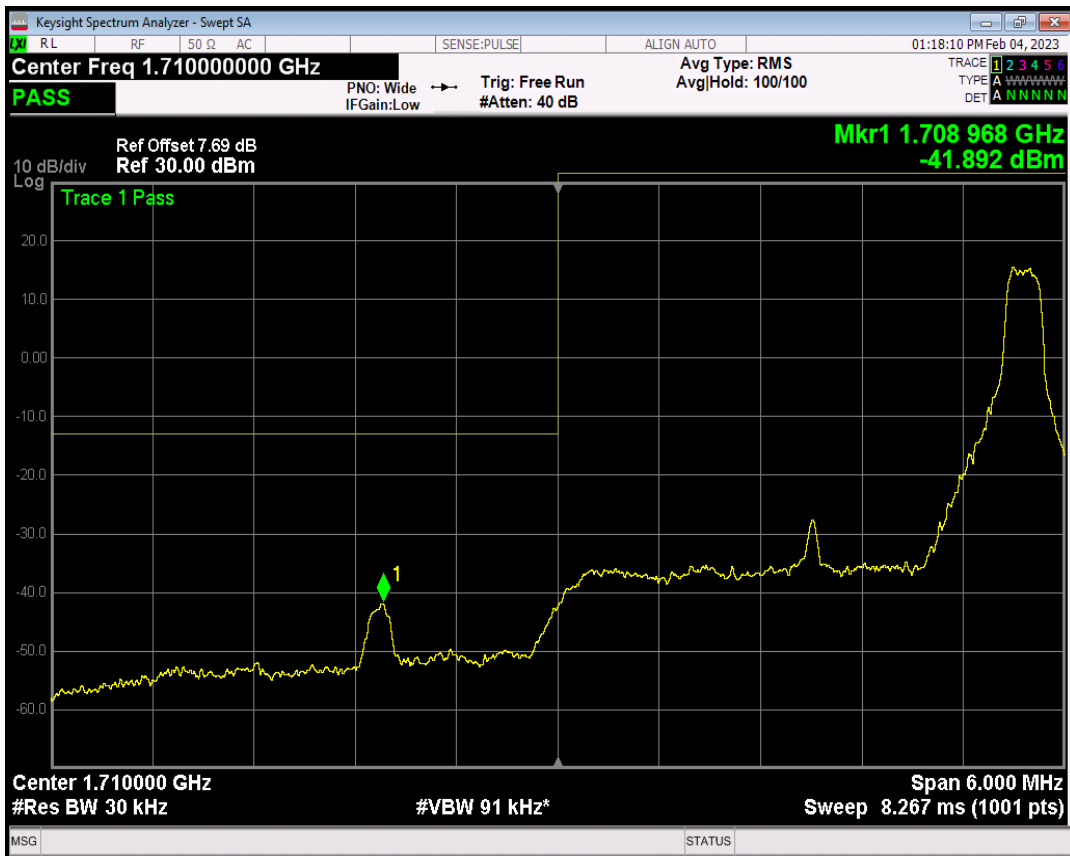

Band66 QAM16 BW=3MHz Channel=131987 RB Size=1 Position=#Max

Band66 QAM16 BW=3MHz Channel=131987 RB Size=15 Position=#0