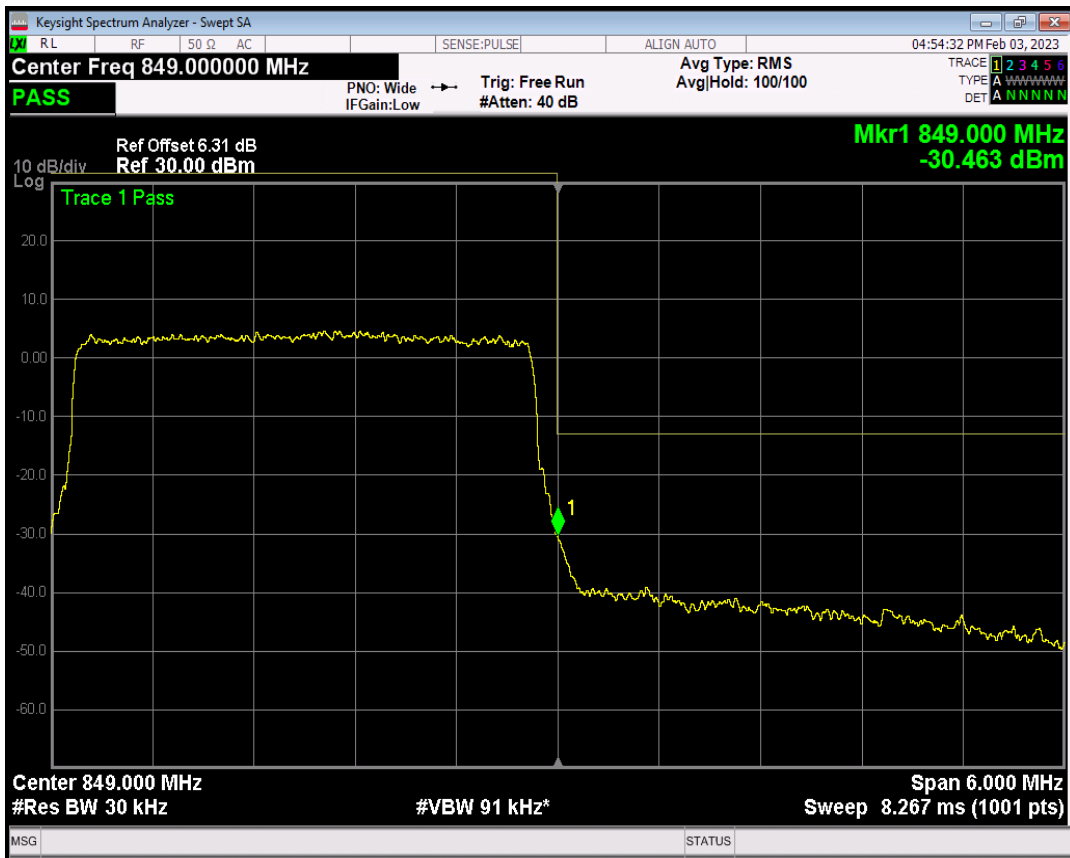

Band5 QPSK BW=3MHz Channel=20635 RB Size=15 Position=#0

Band5 QAM16 BW=3MHz Channel=20635 RB Size=1 Position=#0