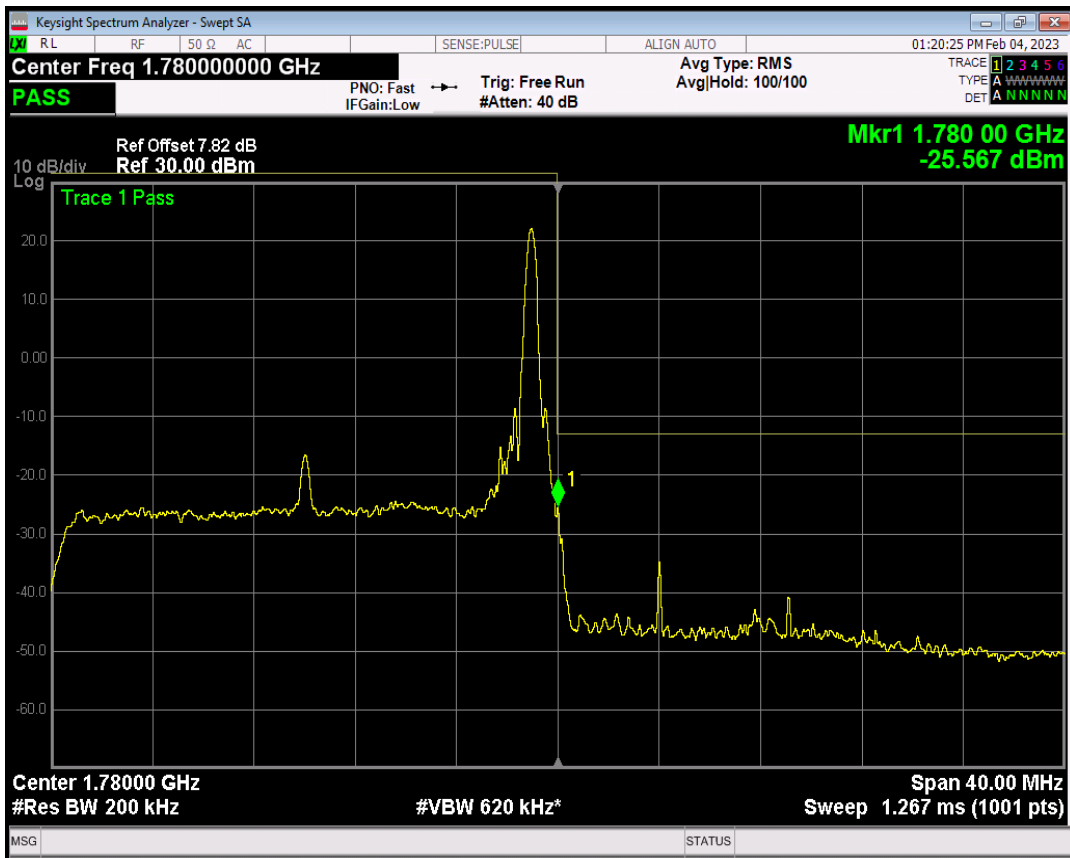

Band66 QAM16 BW=20MHz Channel=132572 RB Size=1 Position=#Max

Band66 QAM16 BW=20MHz Channel=132572 RB Size=100 Position=#0