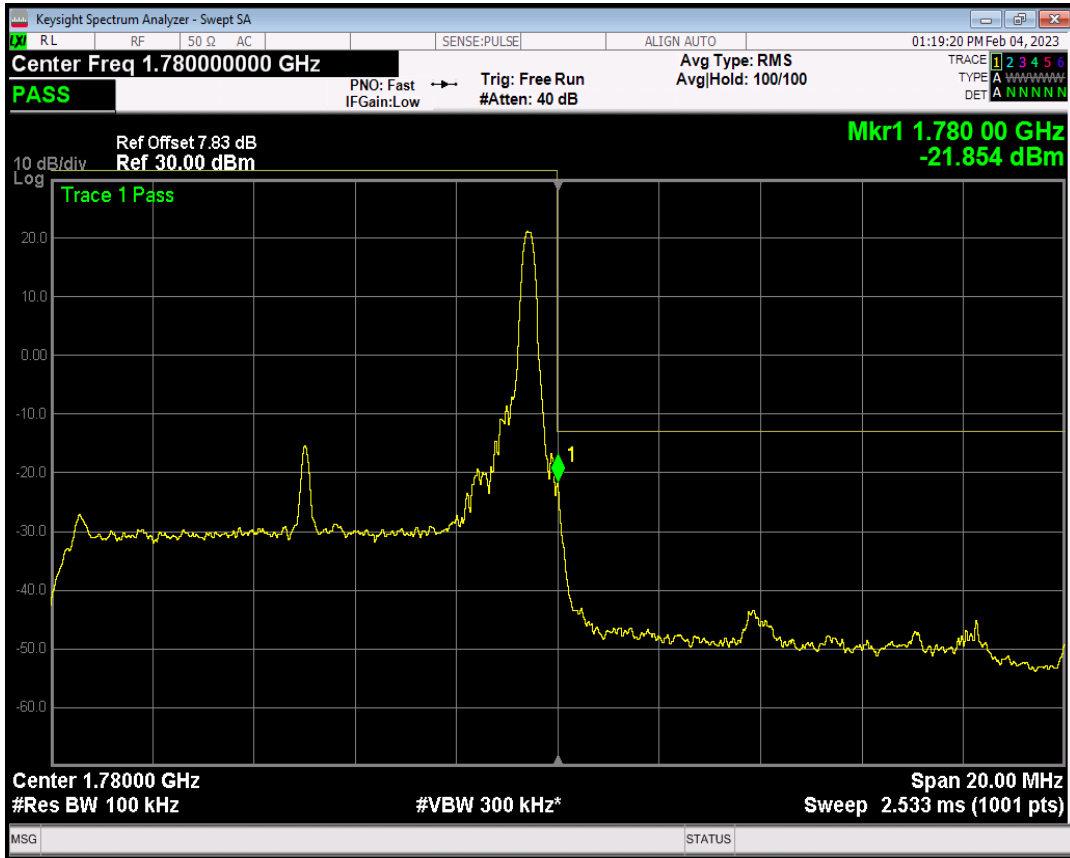

Band66 QAM16 BW=10MHz Channel=132022 RB Size=1 Position=#Max

Band66 QAM16 BW=10MHz Channel=132022 RB Size=50 Position=#0

Band66 QPSK BW=10MHz Channel=132622 RB Size=1 Position=#0

Band66 QPSK BW=10MHz Channel=132622 RB Size=1 Position=#Max