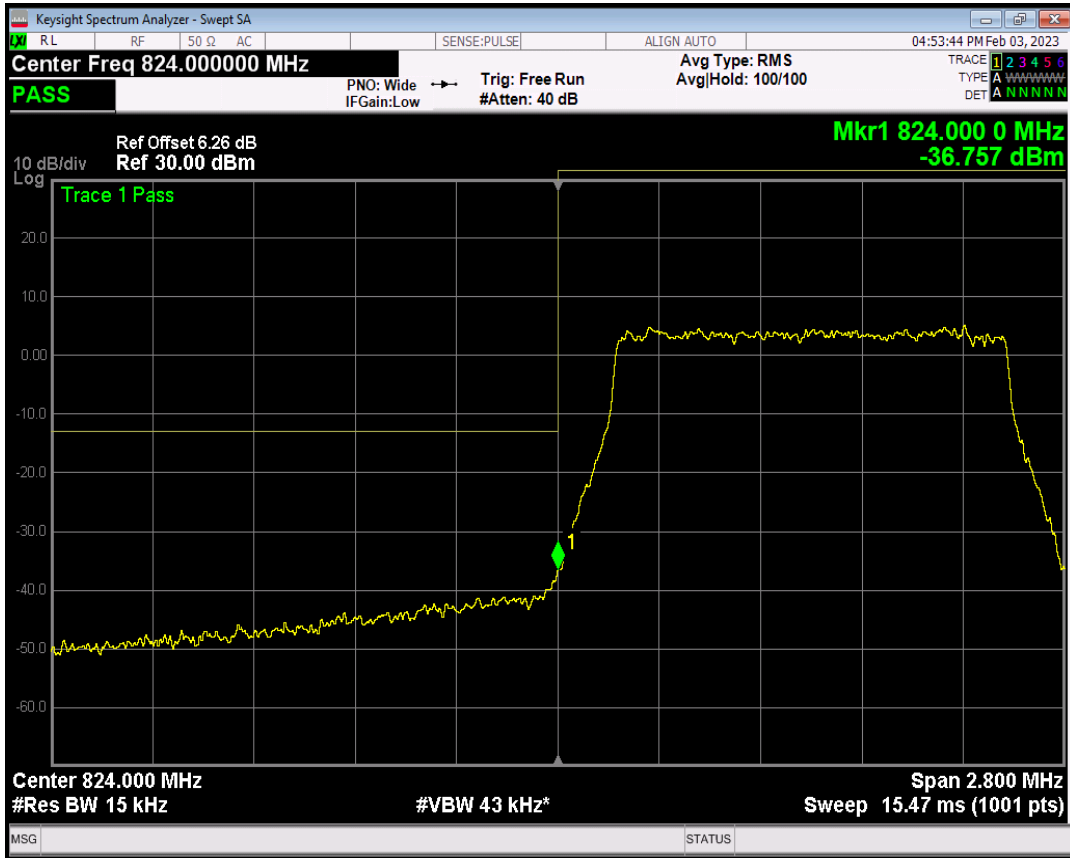

Band5 QAM16 BW=1.4MHz Channel=20407 RB Size=1 Position=#Max

Band5 QAM16 BW=1.4MHz Channel=20407 RB Size=6 Position=#0

Band5 QPSK BW=1.4MHz Channel=20643 RB Size=1 Position=#0

Band5 QPSK BW=1.4MHz Channel=20643 RB Size=1 Position=#Max

Band5 QPSK BW=1.4MHz Channel=20643 RB Size=6 Position=#0

Band5 QAM16 BW=1.4MHz Channel=20643 RB Size=1 Position=#0

Band5 QAM16 BW=1.4MHz Channel=20643 RB Size=1 Position=#Max

Band5 QAM16 BW=1.4MHz Channel=20643 RB Size=6 Position=#0