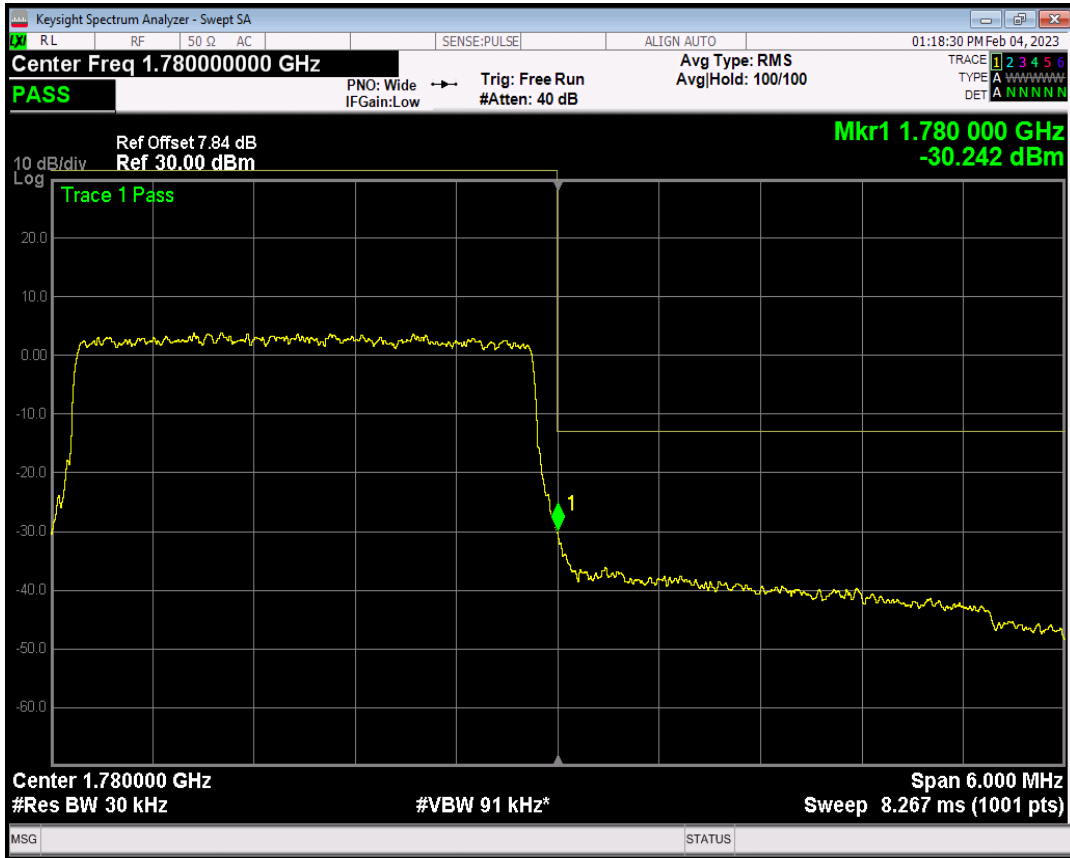

Band66 QPSK BW=3MHz Channel=132657 RB Size=15 Position=#0

Band66 QAM16 BW=3MHz Channel=132657 RB Size=1 Position=#0

Band66 QAM16 BW=3MHz Channel=132657 RB Size=1 Position=#Max

Band66 QAM16 BW=3MHz Channel=132657 RB Size=15 Position=#0