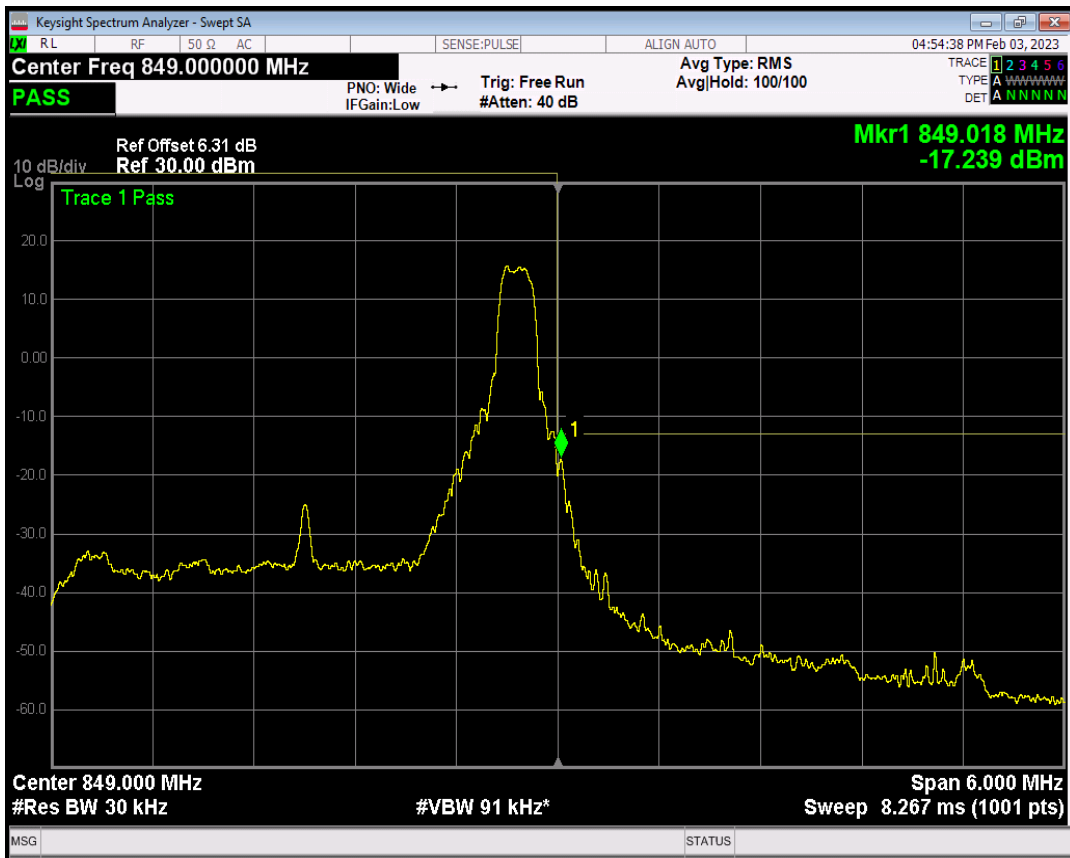

Band5 QAM16 BW=3MHz Channel=20635 RB Size=1 Position=#Max

Band5 QAM16 BW=3MHz Channel=20635 RB Size=15 Position=#0