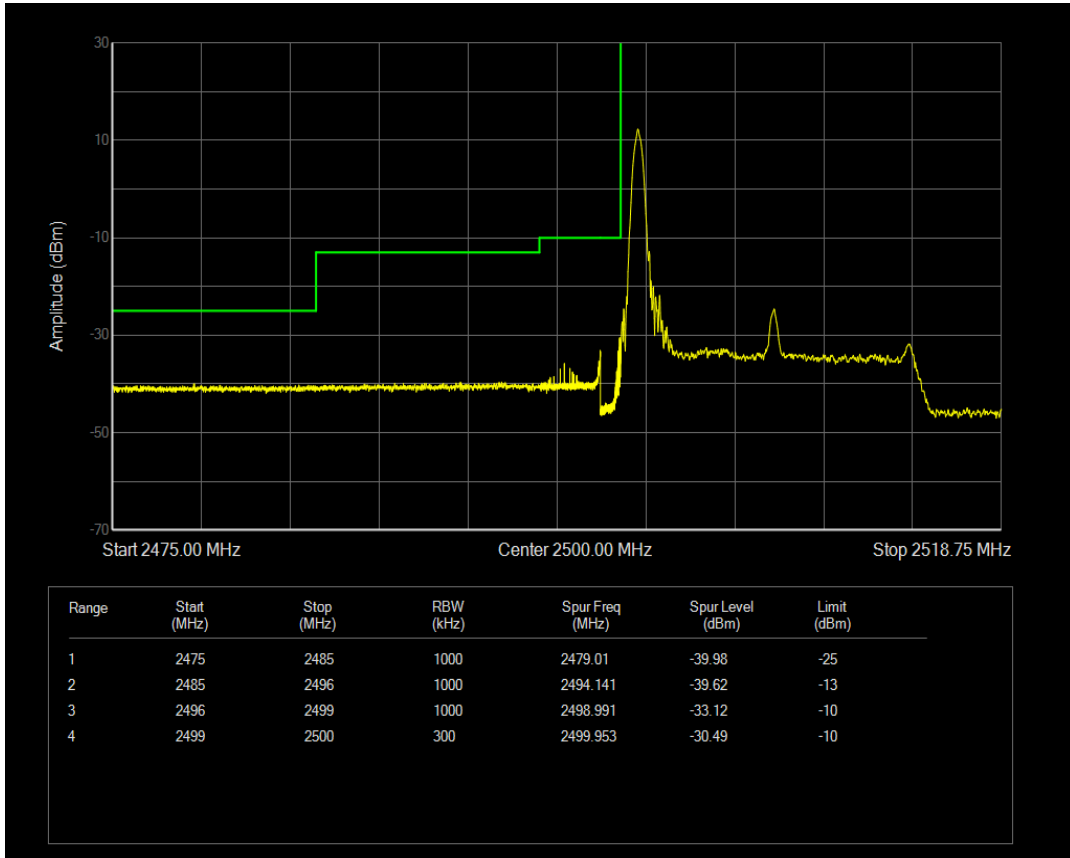

Band7 QPSK BW=10MHz Channel=21400 RB Size=50 Position=#0

Band7 QAM16 BW=10MHz Channel=21400 RB Size=1 Position=#0

Band7 QAM16 BW=10MHz Channel=21400 RB Size=1 Position=#Max

Band7 QAM16 BW=10MHz Channel=21400 RB Size=50 Position=#0

Band7 QPSK BW=15MHz Channel=20825 RB Size=1 Position=#0

Band7 QPSK BW=15MHz Channel=20825 RB Size=1 Position=#Max

Band7 QPSK BW=15MHz Channel=20825 RB Size=75 Position=#0

Band7 QAM16 BW=15MHz Channel=20825 RB Size=1 Position=#0