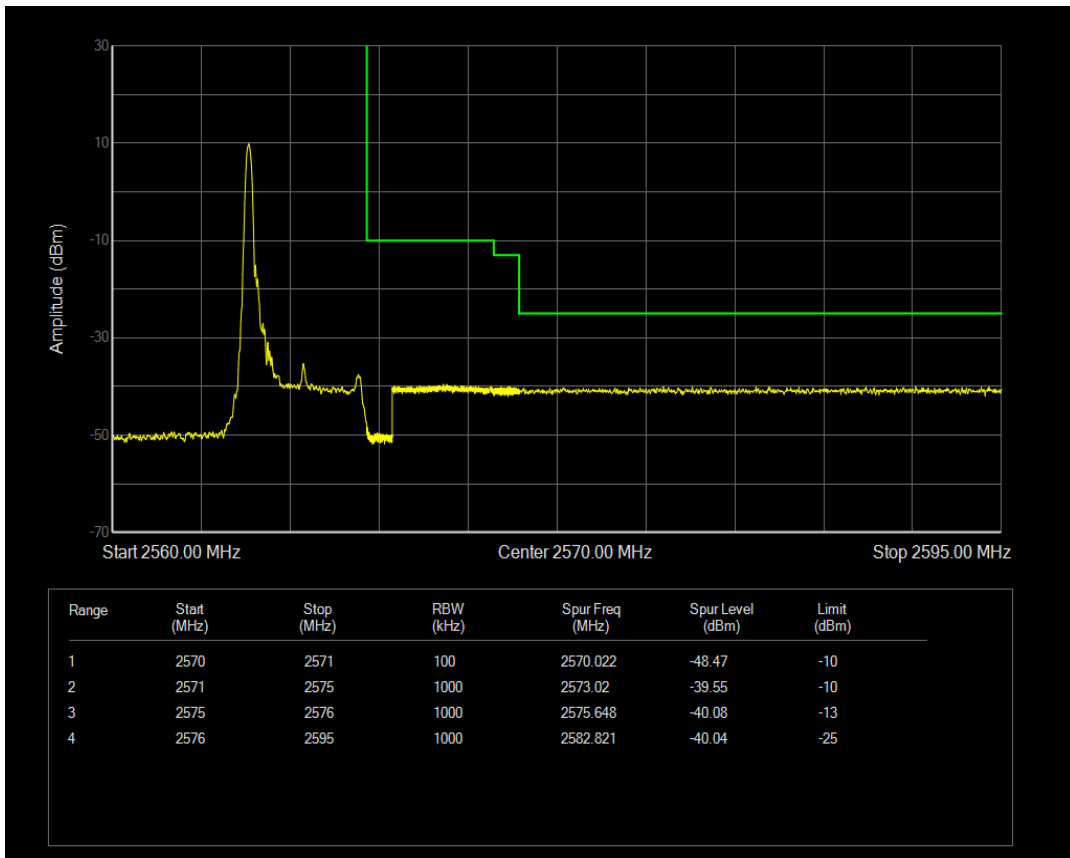

Band7 QPSK BW=5MHz Channel=21425 RB Size=1 Position=#0

Band7 QPSK BW=5MHz Channel=21425 RB Size=1 Position=#Max