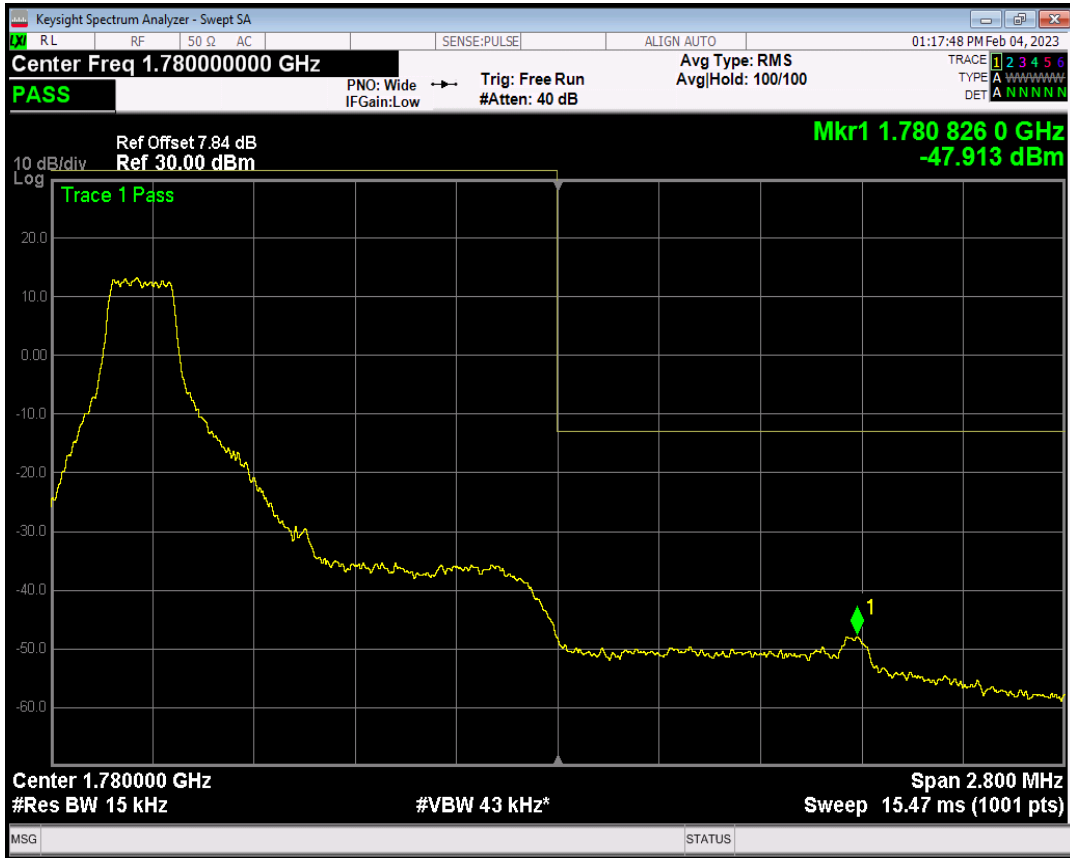

Band66 QAM16 BW=1.4MHz Channel=132665 RB Size=1 Position=#0

Band66 QAM16 BW=1.4MHz Channel=132665 RB Size=1 Position=#Max