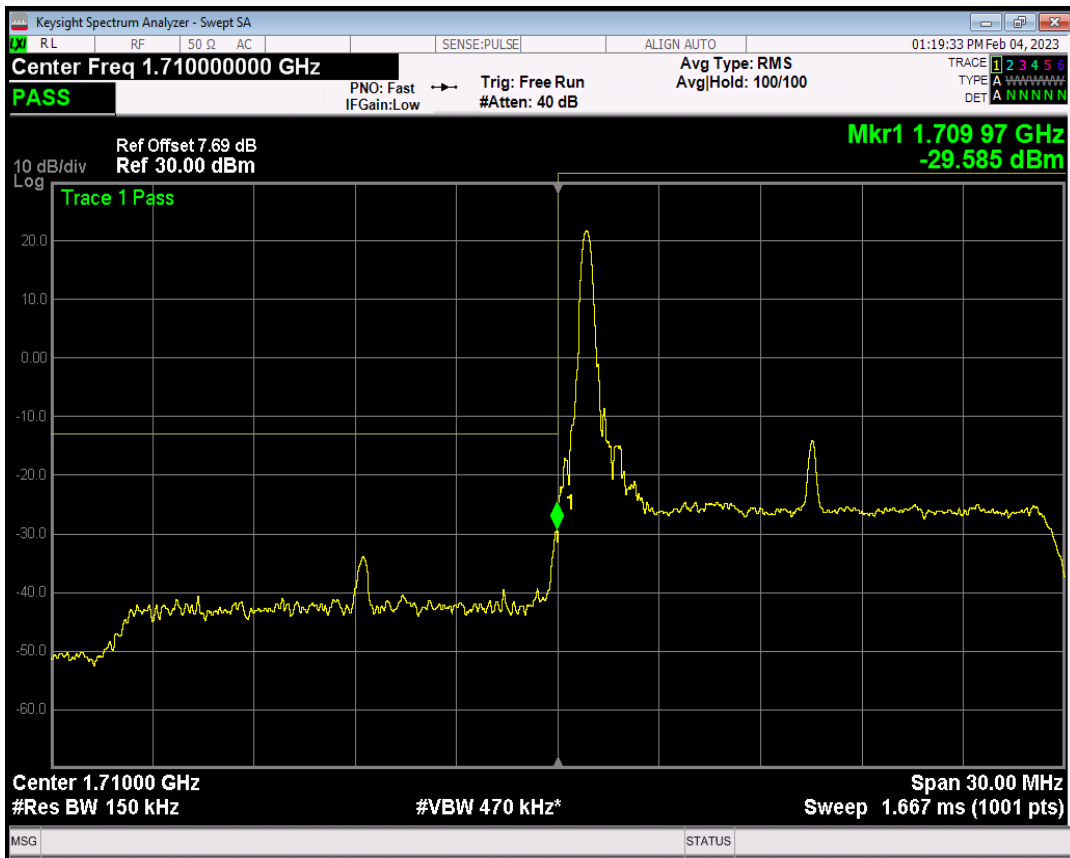

Band66 QPSK BW=15MHz Channel=132047 RB Size=1 Position=#0

Band66 QPSK BW=15MHz Channel=132047 RB Size=1 Position=#Max