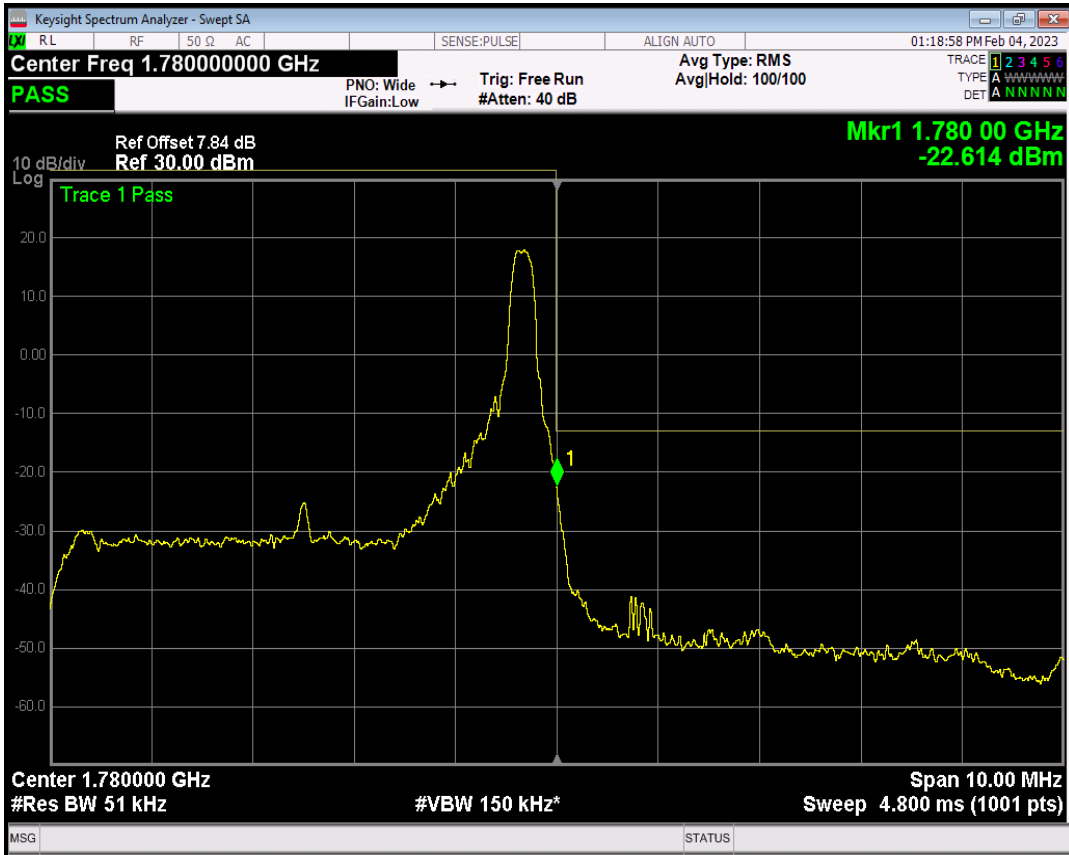

Band66 QAM16 BW=5MHz Channel=132647 RB Size=1 Position=#Max

Band66 QAM16 BW=5MHz Channel=132647 RB Size=25 Position=#0