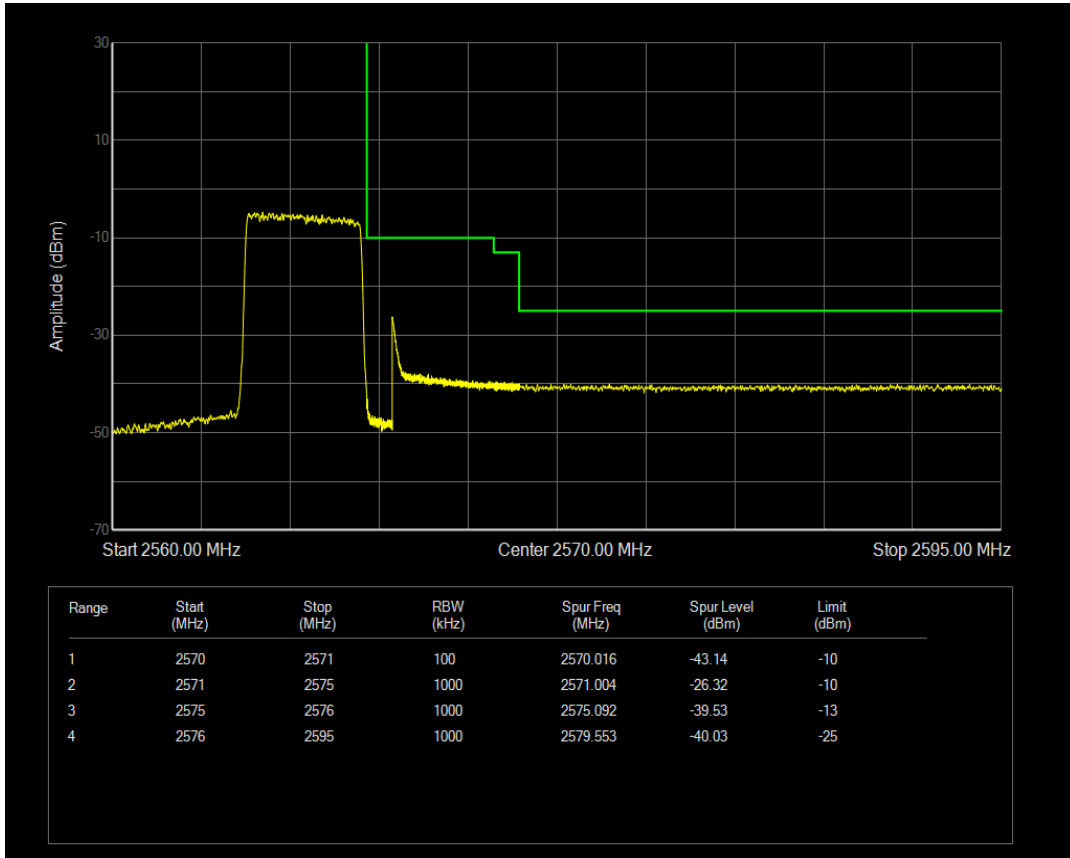

Band7 QPSK BW=5MHz Channel=21425 RB Size=25 Position=#0

Band7 QAM16 BW=5MHz Channel=21425 RB Size=1 Position=#0

Band7 QAM16 BW=5MHz Channel=21425 RB Size=1 Position=#Max

Band7 QAM16 BW=5MHz Channel=21425 RB Size=25 Position=#0

Band7 QPSK BW=10MHz Channel=20800 RB Size=1 Position=#0

Band7 QPSK BW=10MHz Channel=20800 RB Size=1 Position=#Max

Band7 QPSK BW=10MHz Channel=20800 RB Size=50 Position=#0

Band7 QAM16 BW=10MHz Channel=20800 RB Size=1 Position=#0