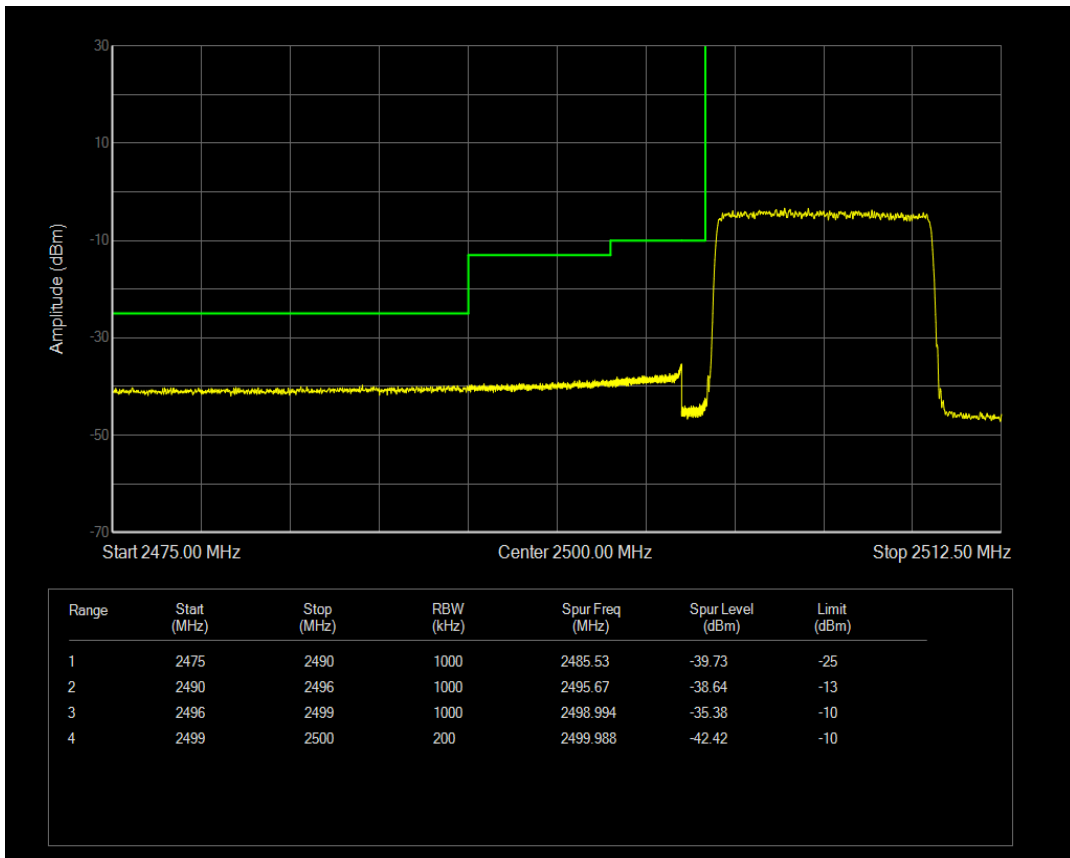

Band7 QPSK BW=5MHz Channel=21425 RB Size=25 Position=#0

Band7 QAM16 BW=5MHz Channel=21425 RB Size=1 Position=#0

Band7 QAM16 BW=5MHz Channel=21425 RB Size=1 Position=#Max

Band7 QAM16 BW=5MHz Channel=21425 RB Size=25 Position=#0

Band7 QPSK BW=10MHz Channel=20800 RB Size=1 Position=#0

Band7 QPSK BW=10MHz Channel=20800 RB Size=1 Position=#Max

Band7 QPSK BW=10MHz Channel=20800 RB Size=50 Position=#0

Band7 QAM16 BW=10MHz Channel=20800 RB Size=1 Position=#0