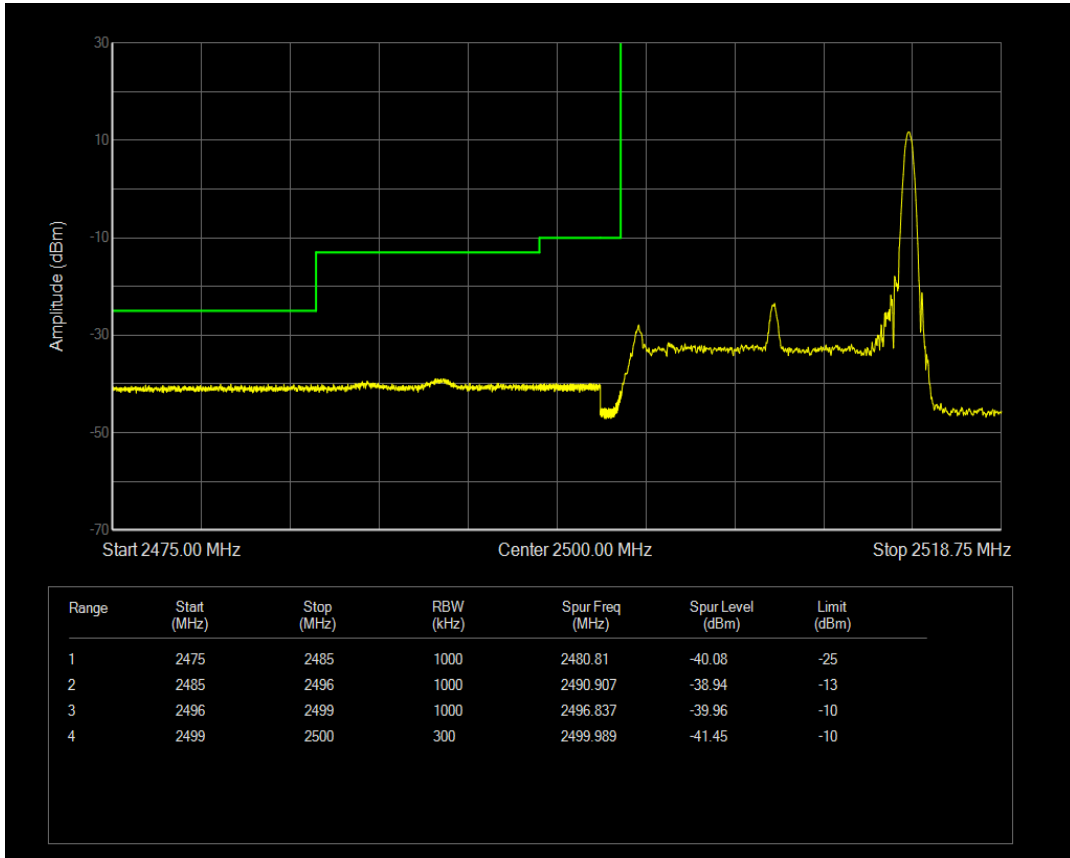

Band7 QPSK BW=15MHz Channel=20825 RB Size=1 Position=#Max

Band7 QPSK BW=15MHz Channel=20825 RB Size=75 Position=#0