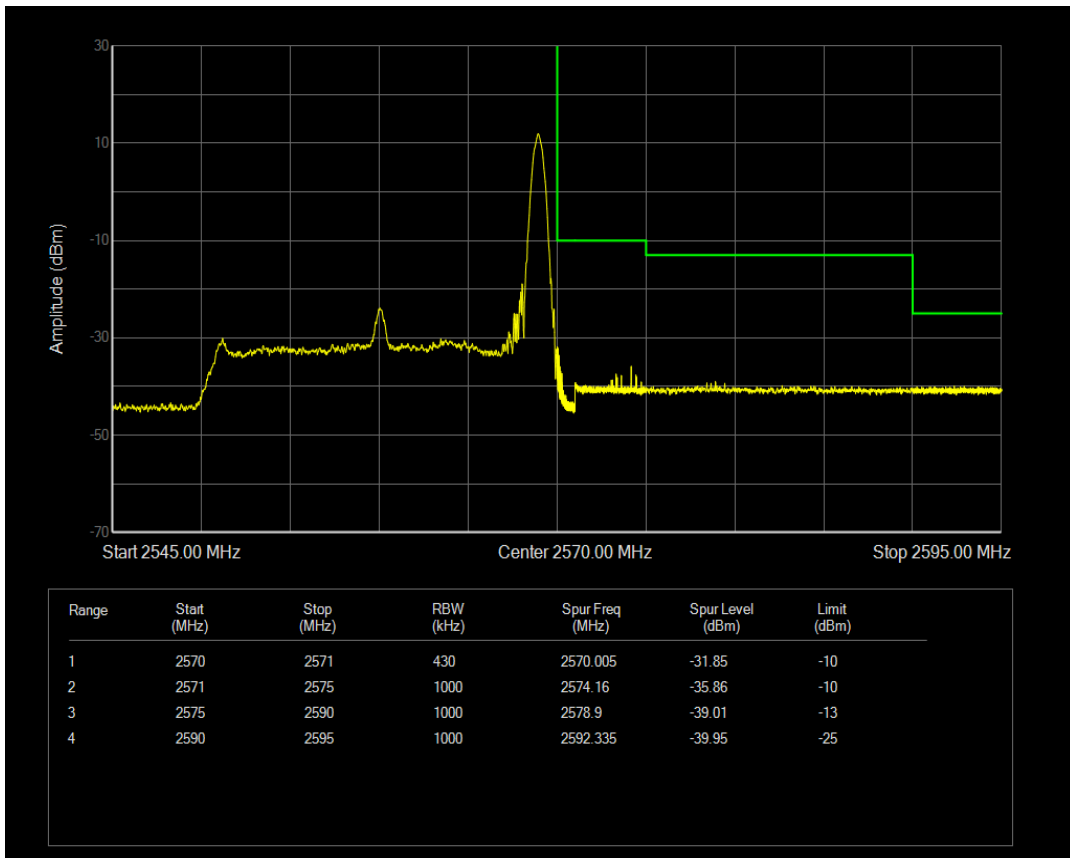

Band7 QAM16 BW=20MHz Channel=21350 RB Size=1 Position=#Max

Band7 QAM16 BW=20MHz Channel=21350 RB Size=100 Position=#0