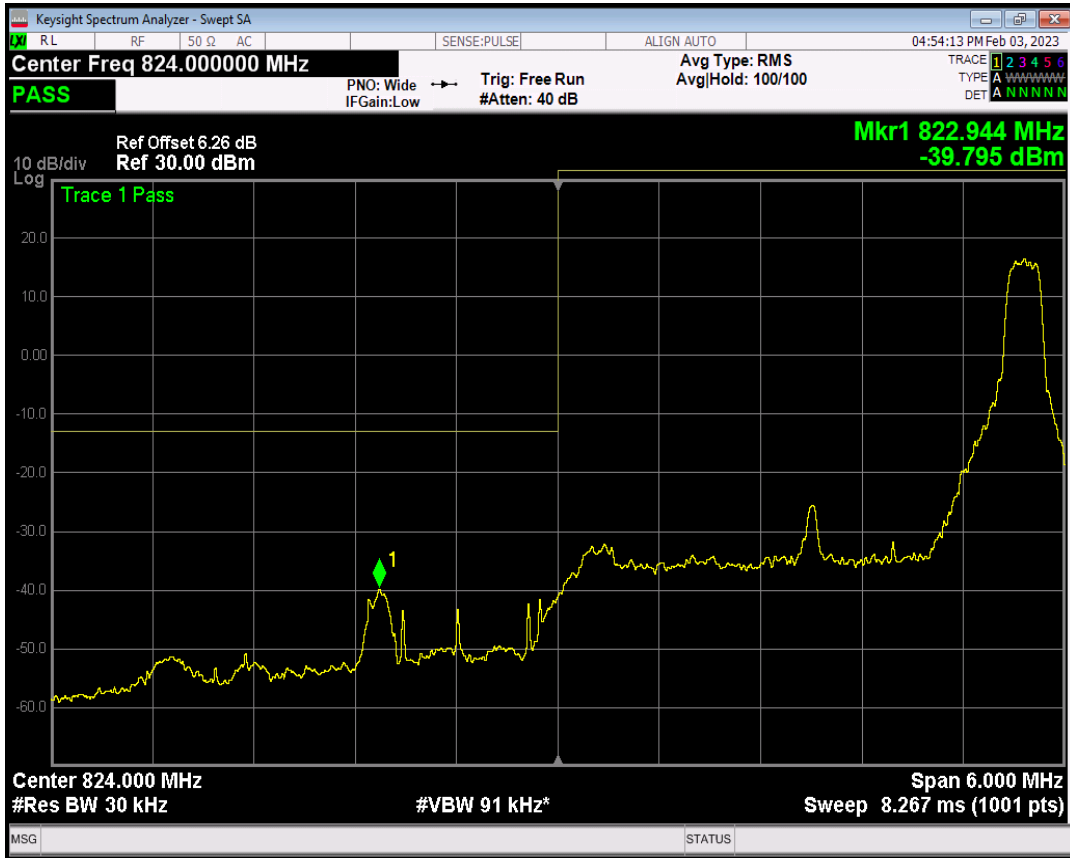

Band5 QPSK BW=1.4MHz Channel=20643 RB Size=6 Position=#0

Band5 QAM16 BW=1.4MHz Channel=20643 RB Size=1 Position=#0

Band5 QAM16 BW=1.4MHz Channel=20643 RB Size=1 Position=#Max

Band5 QAM16 BW=1.4MHz Channel=20643 RB Size=6 Position=#0

Band5 QPSK BW=3MHz Channel=20415 RB Size=1 Position=#0

Band5 QPSK BW=3MHz Channel=20415 RB Size=1 Position=#Max

Band5 QPSK BW=3MHz Channel=20415 RB Size=15 Position=#0

Band5 QAM16 BW=3MHz Channel=20415 RB Size=1 Position=#0