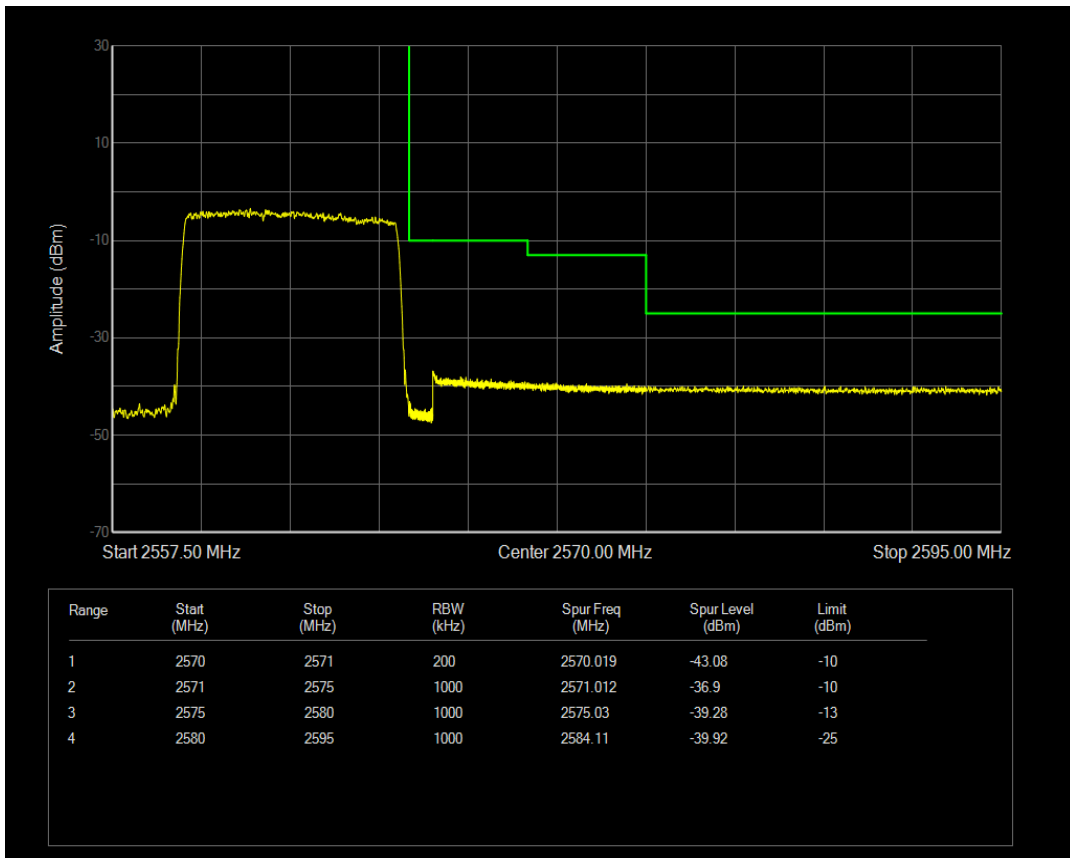

Band7 QPSK BW=10MHz Channel=20800 RB Size=1 Position=#0

Band7 QPSK BW=10MHz Channel=20800 RB Size=1 Position=#Max

Band7 QPSK BW=10MHz Channel=20800 RB Size=50 Position=#0

Band7 QAM16 BW=10MHz Channel=20800 RB Size=1 Position=#0

Band7 QAM16 BW=10MHz Channel=20800 RB Size=1 Position=#Max

Band7 QAM16 BW=10MHz Channel=20800 RB Size=50 Position=#0

Band7 QPSK BW=10MHz Channel=21400 RB Size=1 Position=#0

Band7 QPSK BW=10MHz Channel=21400 RB Size=1 Position=#Max

Band7 QPSK BW=10MHz Channel=21400 RB Size=50 Position=#0

Band7 QAM16 BW=10MHz Channel=21400 RB Size=1 Position=#0

Band7 QAM16 BW=10MHz Channel=21400 RB Size=1 Position=#Max

Band7 QAM16 BW=10MHz Channel=21400 RB Size=50 Position=#0