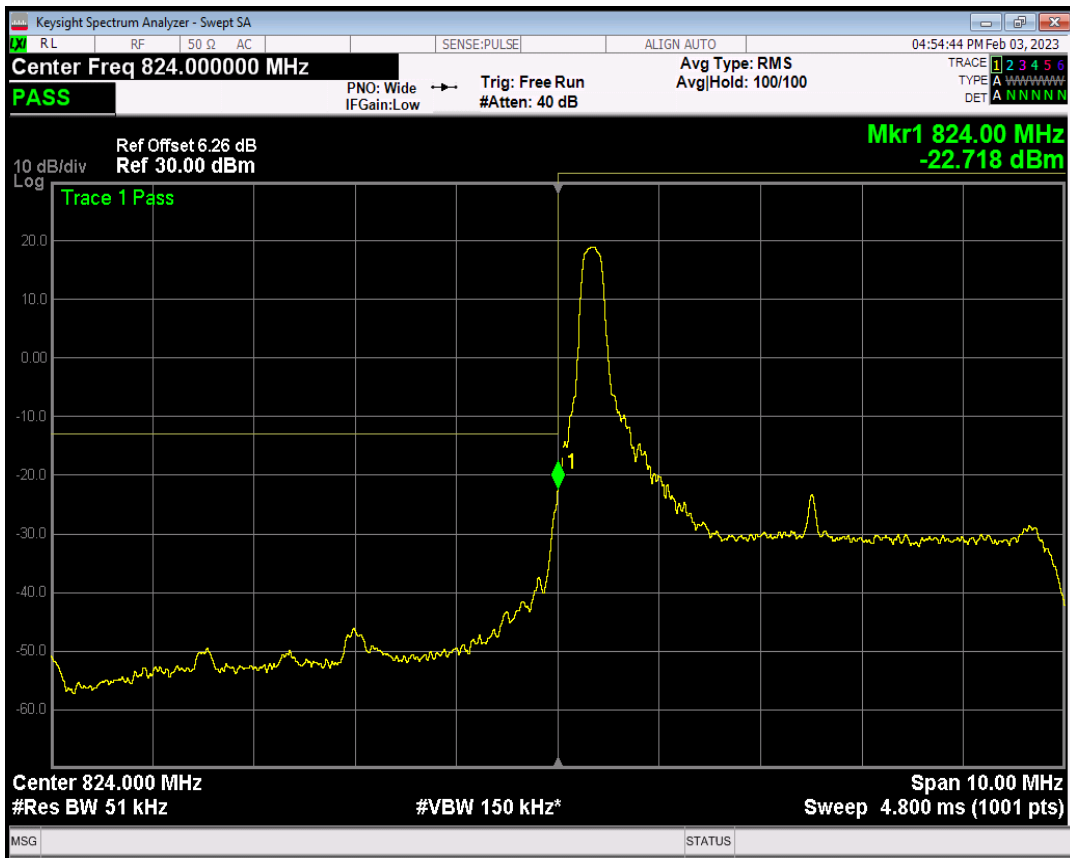

Band5 QPSK BW=5MHz Channel=20425 RB Size=1 Position=#0

Band5 QPSK BW=5MHz Channel=20425 RB Size=1 Position=#Max