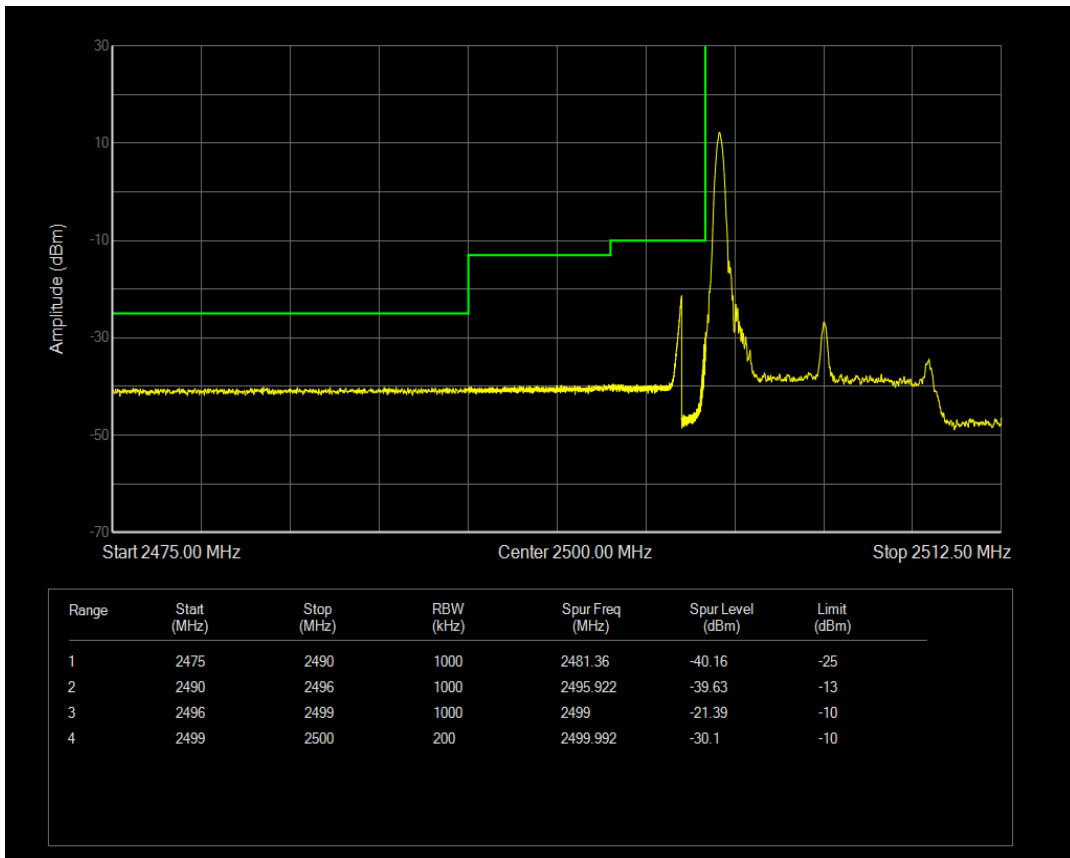

Band7 QPSK BW=5MHz Channel=21425 RB Size=25 Position=#0

Band7 QAM16 BW=5MHz Channel=21425 RB Size=1 Position=#0

Band7 QAM16 BW=5MHz Channel=21425 RB Size=1 Position=#Max

Band7 QAM16 BW=5MHz Channel=21425 RB Size=25 Position=#0

Band7 QPSK BW=10MHz Channel=20800 RB Size=1 Position=#0

Band7 QPSK BW=10MHz Channel=20800 RB Size=1 Position=#Max

Band7 QPSK BW=10MHz Channel=20800 RB Size=50 Position=#0

Band7 QAM16 BW=10MHz Channel=20800 RB Size=1 Position=#0