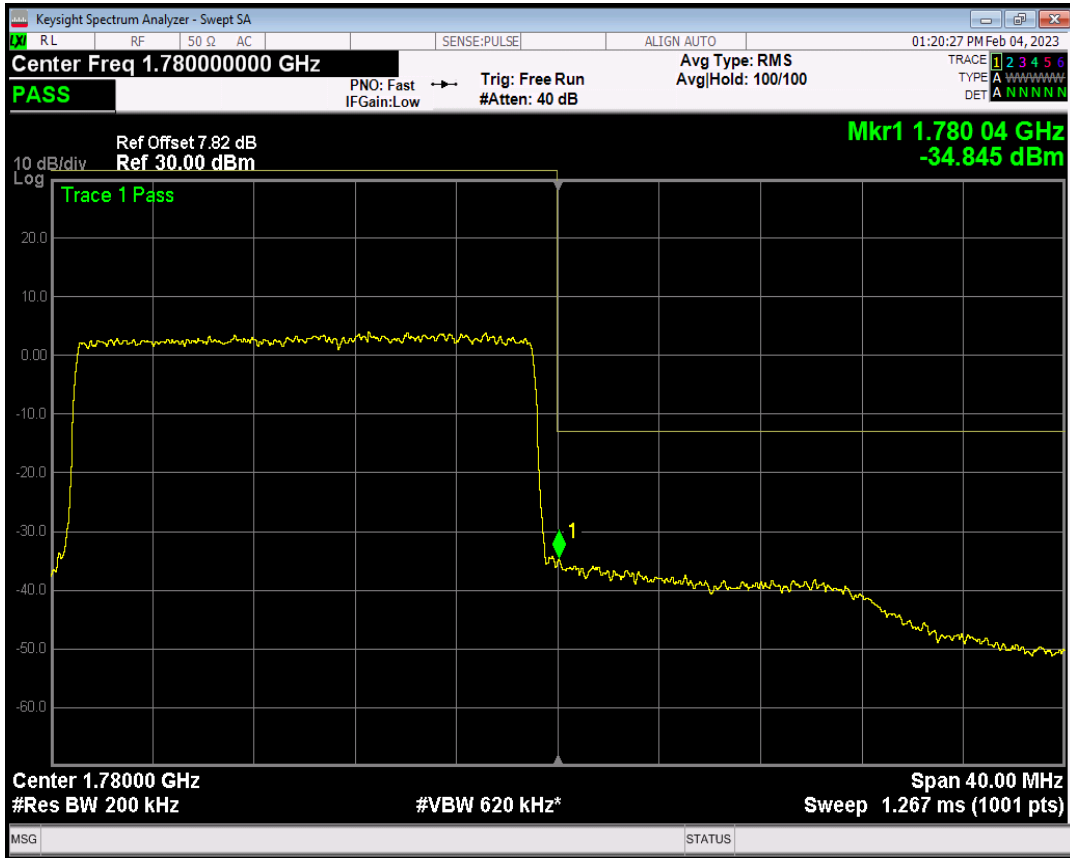

Band66 QPSK BW=20MHz Channel=132572 RB Size=100 Position=#0

Band66 QAM16 BW=20MHz Channel=132572 RB Size=1 Position=#0

Band66 QAM16 BW=20MHz Channel=132572 RB Size=1 Position=#Max

Band66 QAM16 BW=20MHz Channel=132572 RB Size=100 Position=#0