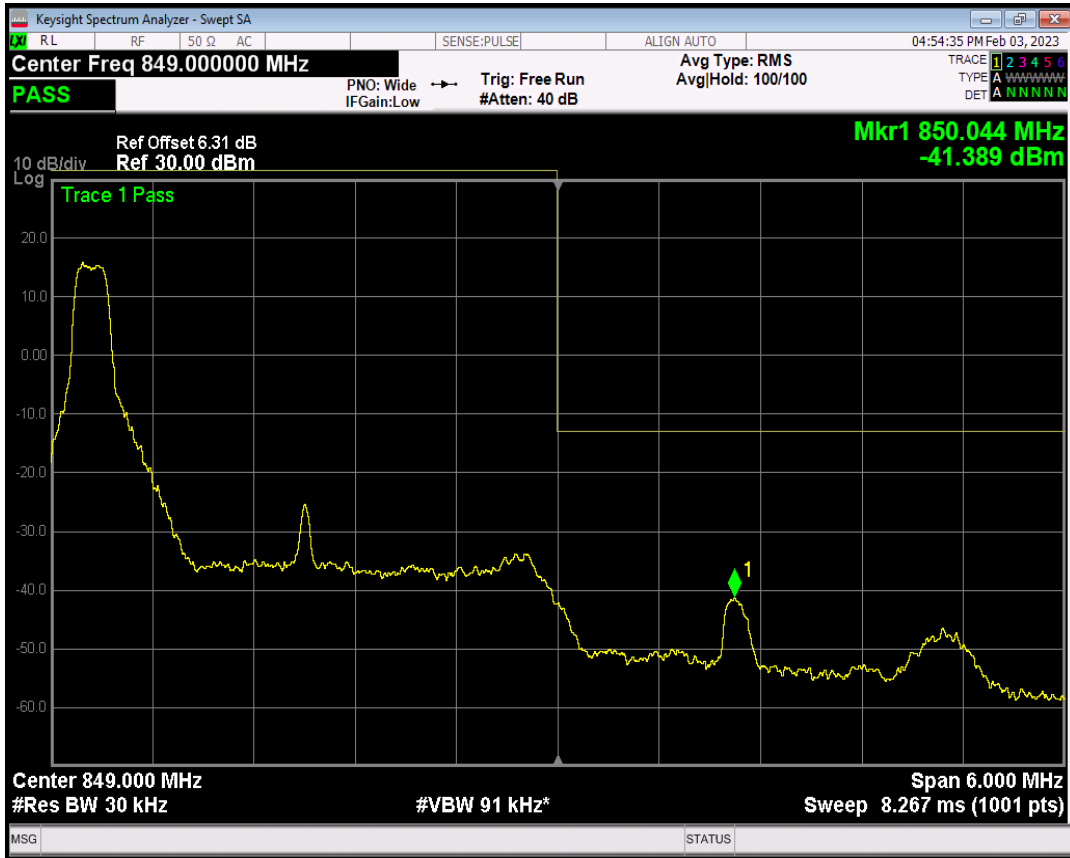

Band5 QAM16 BW=3MHz Channel=20635 RB Size=1 Position=#0

Band5 QAM16 BW=3MHz Channel=20635 RB Size=1 Position=#Max