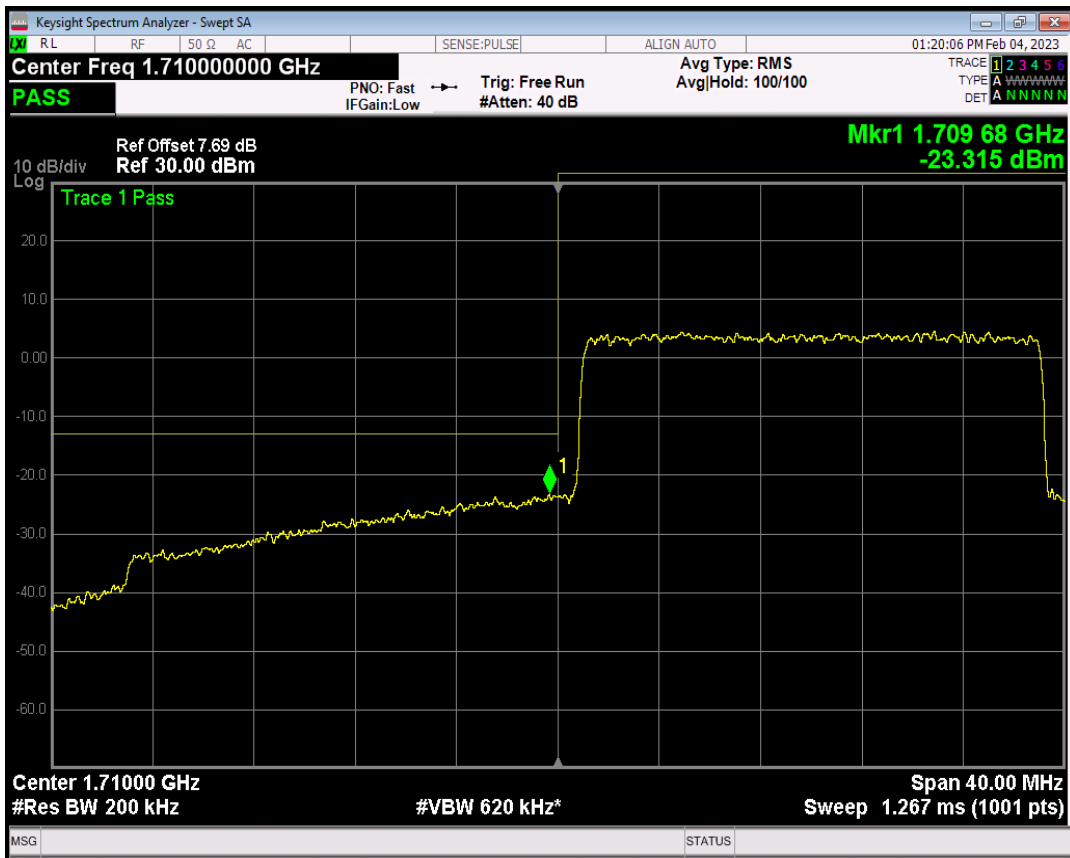

Band66 QPSK BW=20MHz Channel=132072 RB Size=100 Position=#0

Band66 QAM16 BW=20MHz Channel=132072 RB Size=1 Position=#0