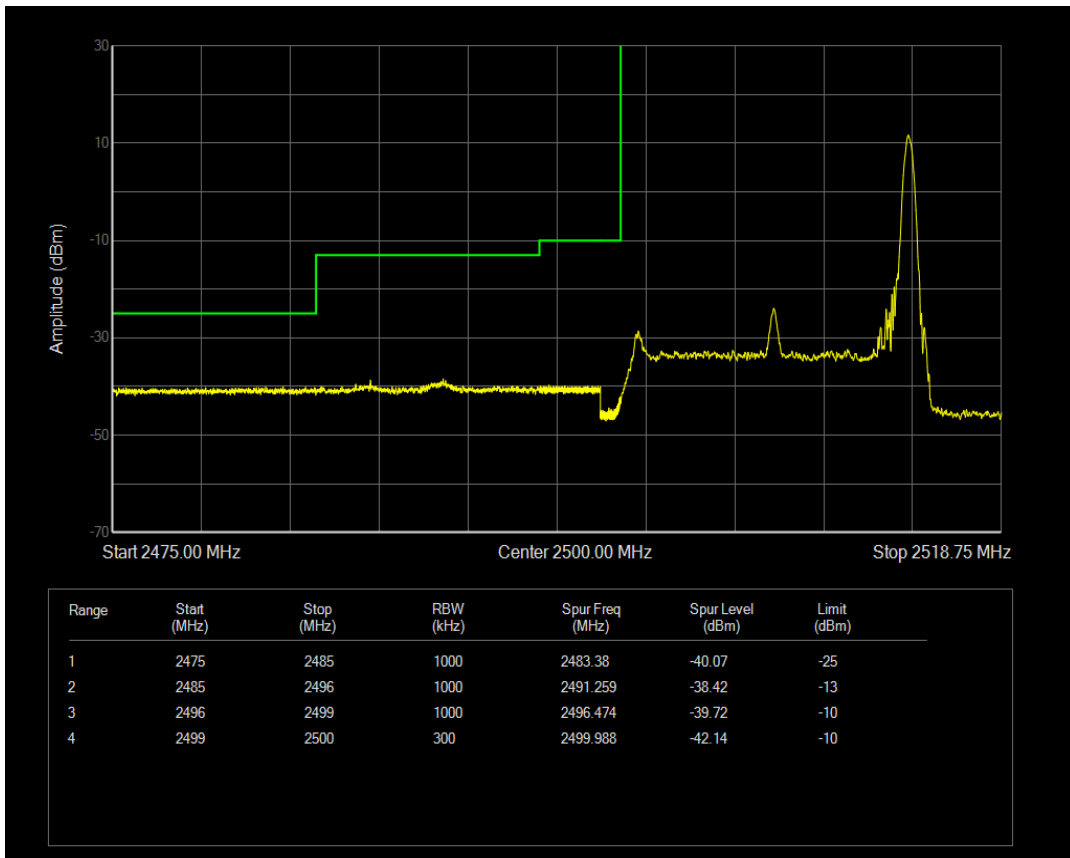

Band7 QAM16 BW=15MHz Channel=20825 RB Size=1 Position=#Max

Band7 QAM16 BW=15MHz Channel=20825 RB Size=75 Position=#0