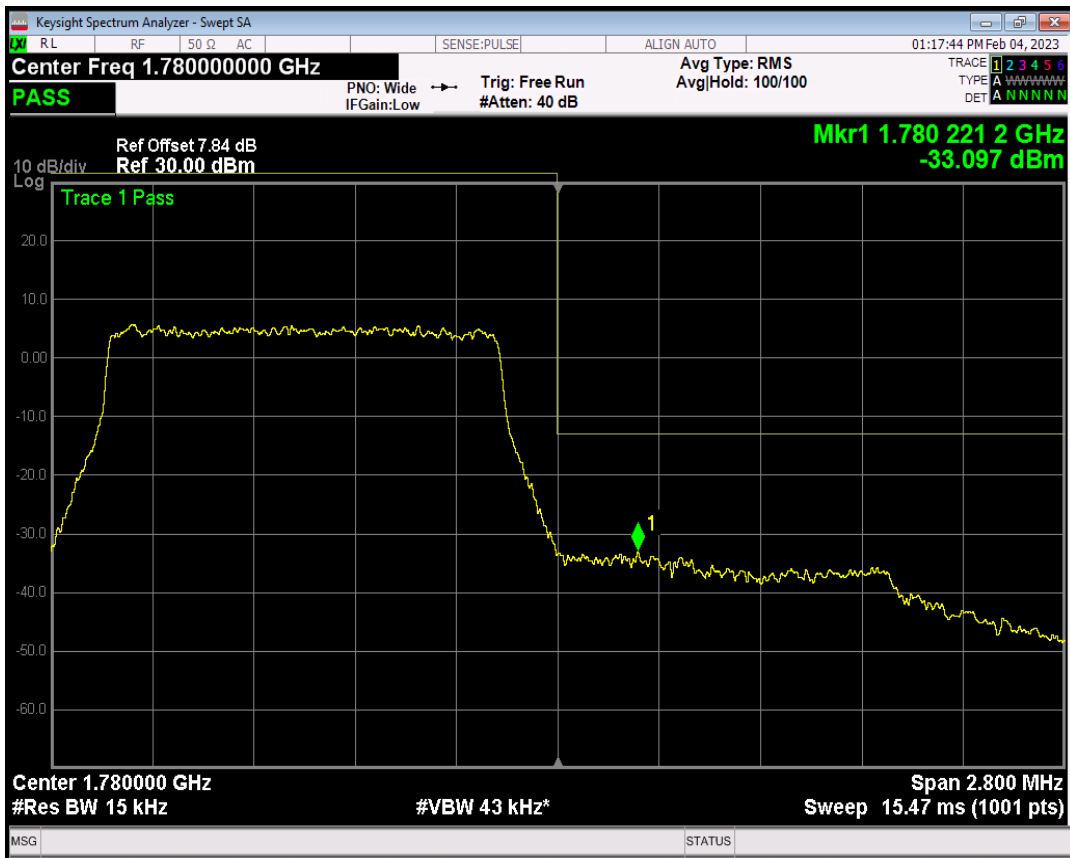

Band66 QPSK BW=1.4MHz Channel=132665 RB Size=6 Position=#0

Band66 QAM16 BW=1.4MHz Channel=132665 RB Size=1 Position=#0