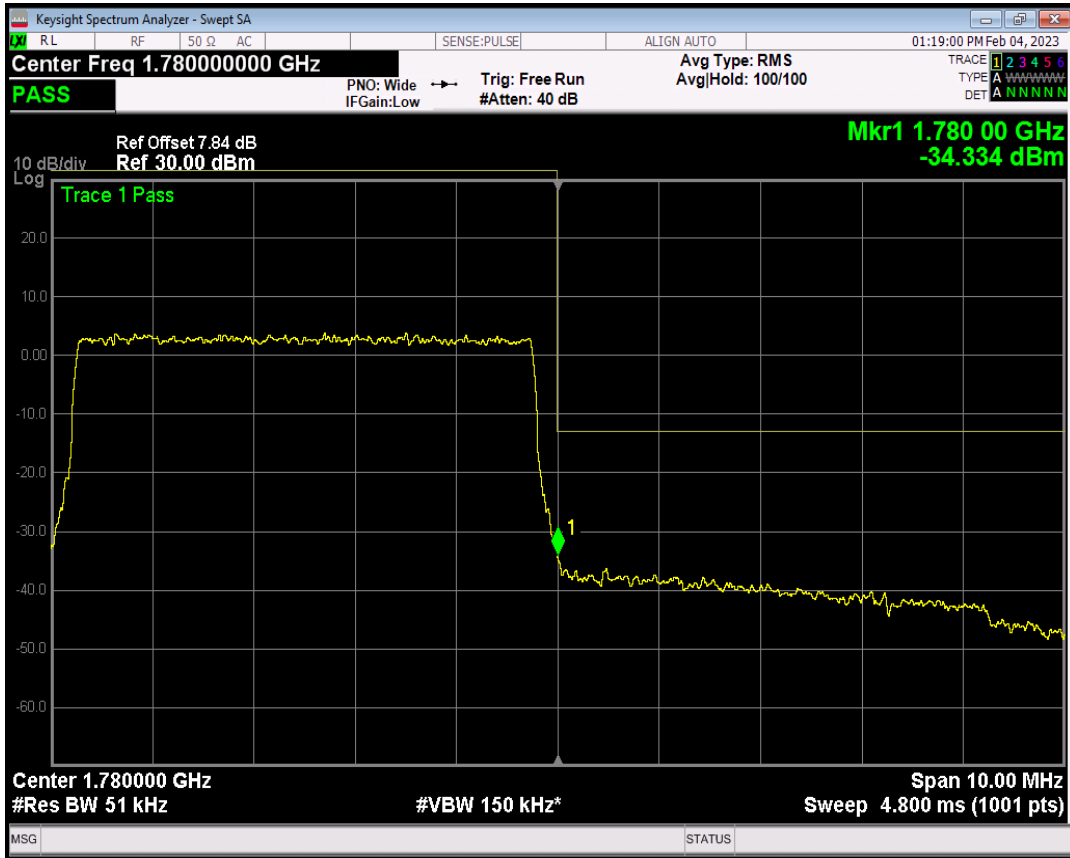

Band66 QPSK BW=5MHz Channel=132647 RB Size=25 Position=#0

Band66 QAM16 BW=5MHz Channel=132647 RB Size=1 Position=#0

Band66 QAM16 BW=5MHz Channel=132647 RB Size=1 Position=#Max

Band66 QAM16 BW=5MHz Channel=132647 RB Size=25 Position=#0