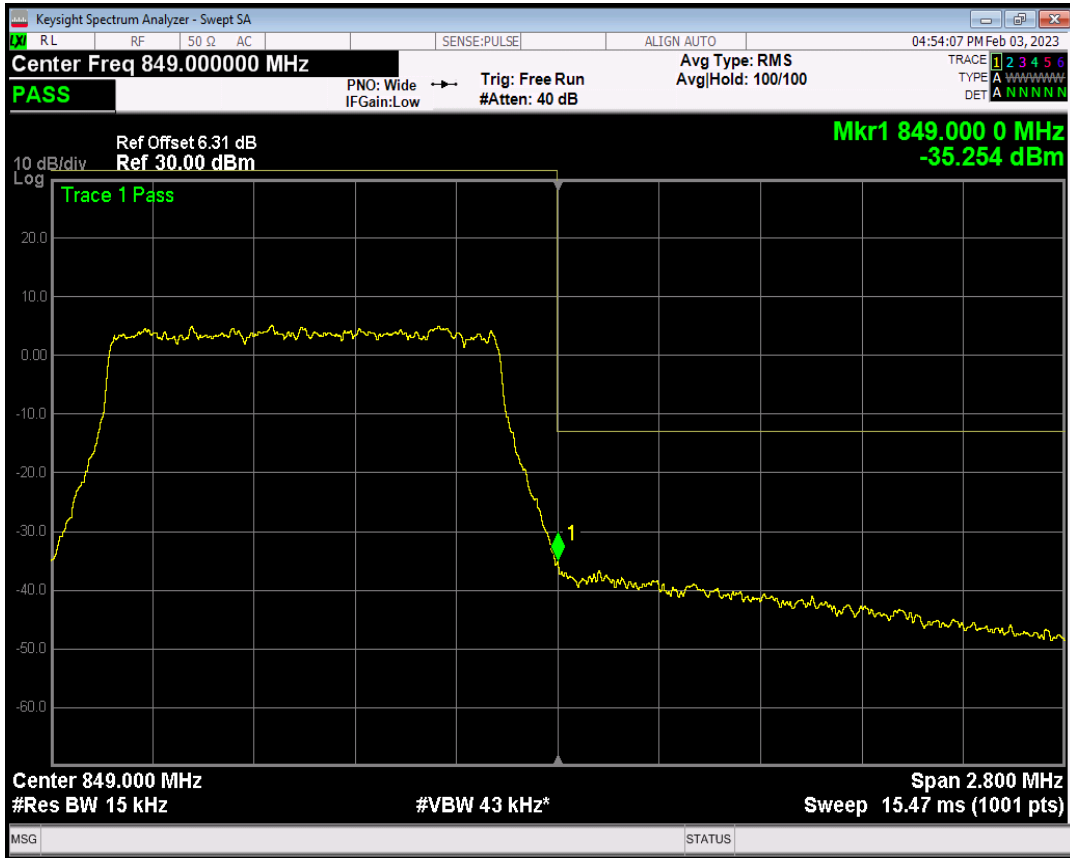

Band5 QPSK BW=1.4MHz Channel=20643 RB Size=6 Position=#0

Band5 QAM16 BW=1.4MHz Channel=20643 RB Size=1 Position=#0

Band5 QAM16 BW=1.4MHz Channel=20643 RB Size=1 Position=#Max

Band5 QAM16 BW=1.4MHz Channel=20643 RB Size=6 Position=#0