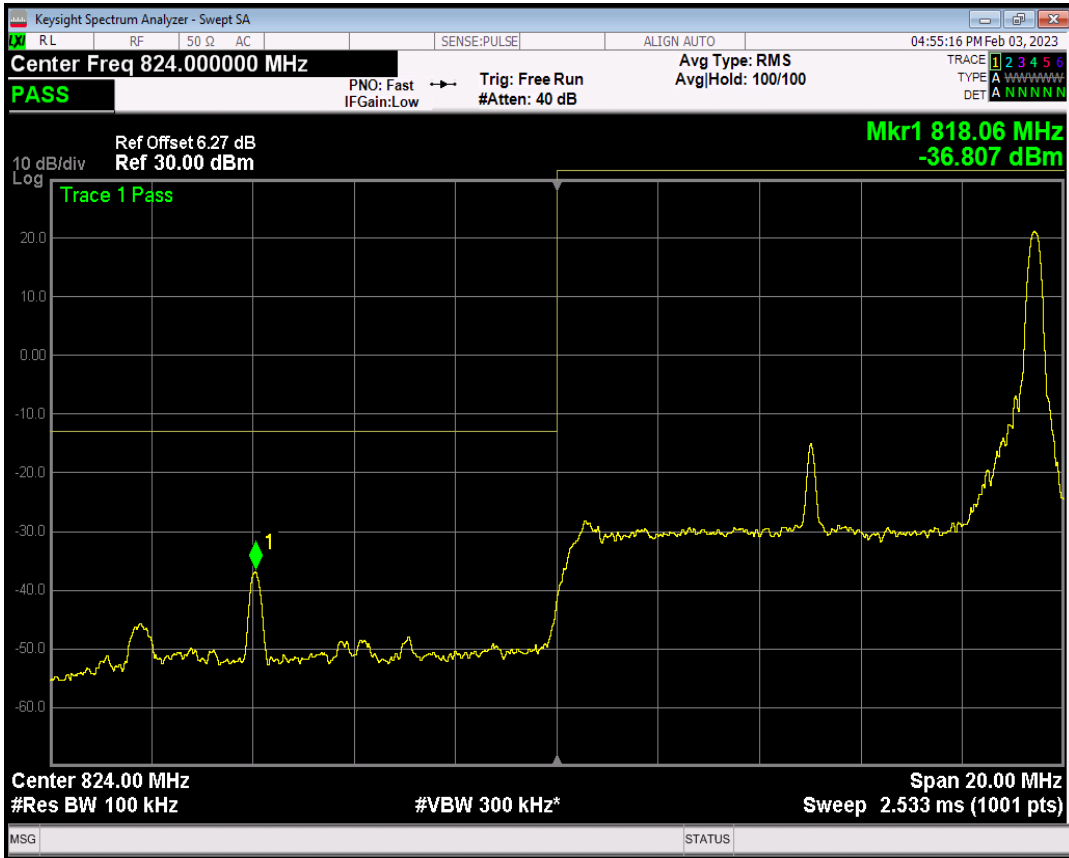

Band5 QPSK BW=10MHz Channel=20450 RB Size=1 Position=#Max

Band5 QPSK BW=10MHz Channel=20450 RB Size=50 Position=#0