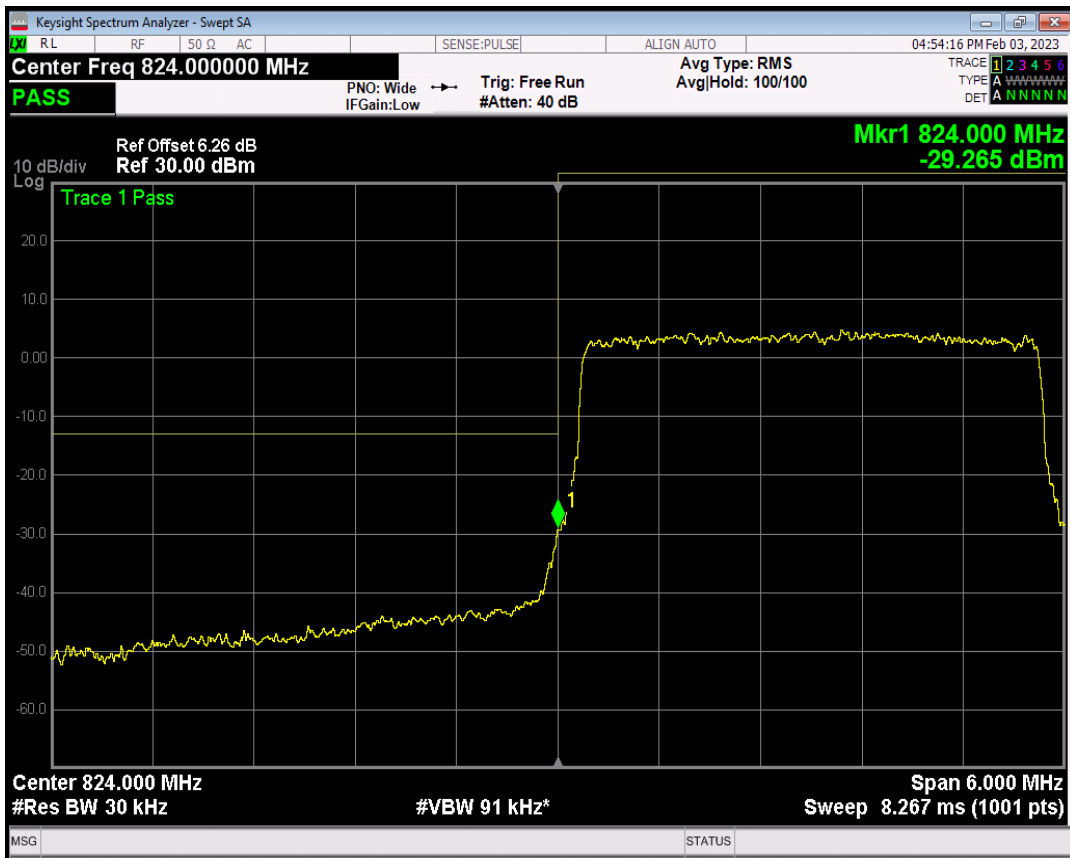

Band5 QPSK BW=1.4MHz Channel=20643 RB Size=6 Position=#0

Band5 QAM16 BW=1.4MHz Channel=20643 RB Size=1 Position=#0

Band5 QAM16 BW=1.4MHz Channel=20643 RB Size=1 Position=#Max

Band5 QAM16 BW=1.4MHz Channel=20643 RB Size=6 Position=#0

Band5 QPSK BW=3MHz Channel=20415 RB Size=1 Position=#0

Band5 QPSK BW=3MHz Channel=20415 RB Size=1 Position=#Max

Band5 QPSK BW=3MHz Channel=20415 RB Size=15 Position=#0

Band5 QAM16 BW=3MHz Channel=20415 RB Size=1 Position=#0