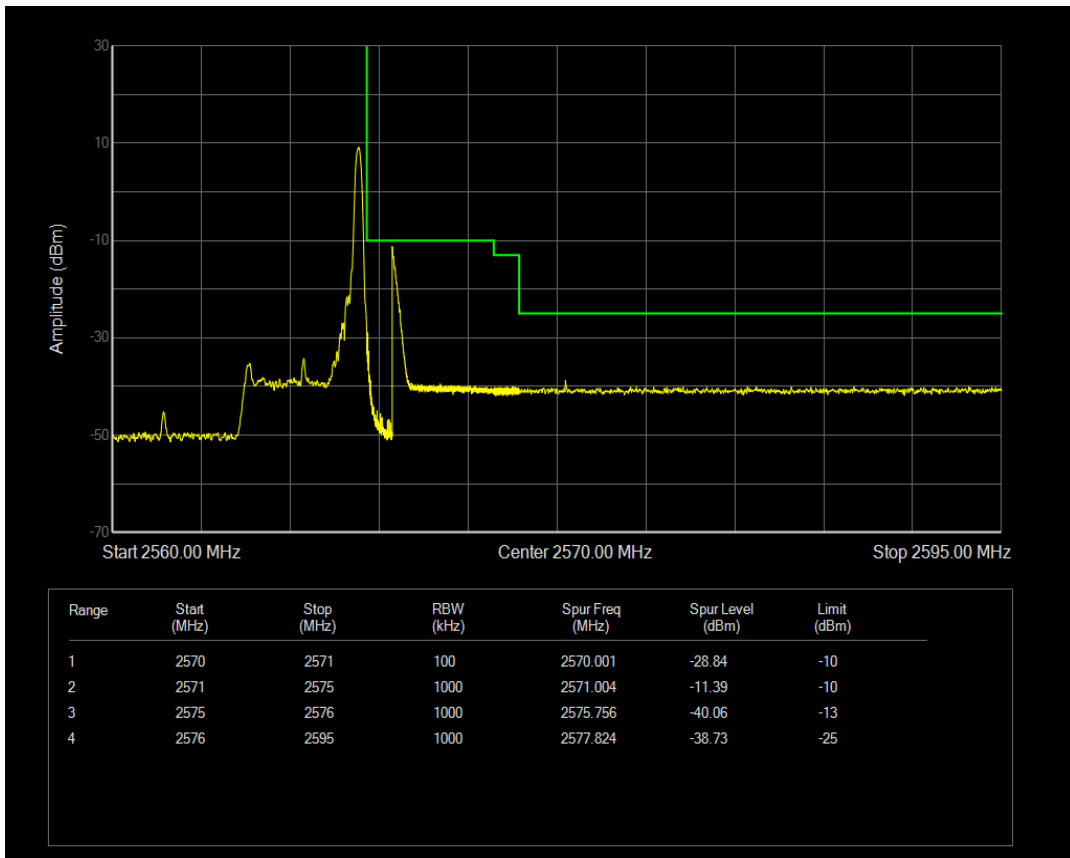

Band7 QAM16 BW=5MHz Channel=21425 RB Size=1 Position=#Max

Band7 QAM16 BW=5MHz Channel=21425 RB Size=25 Position=#0