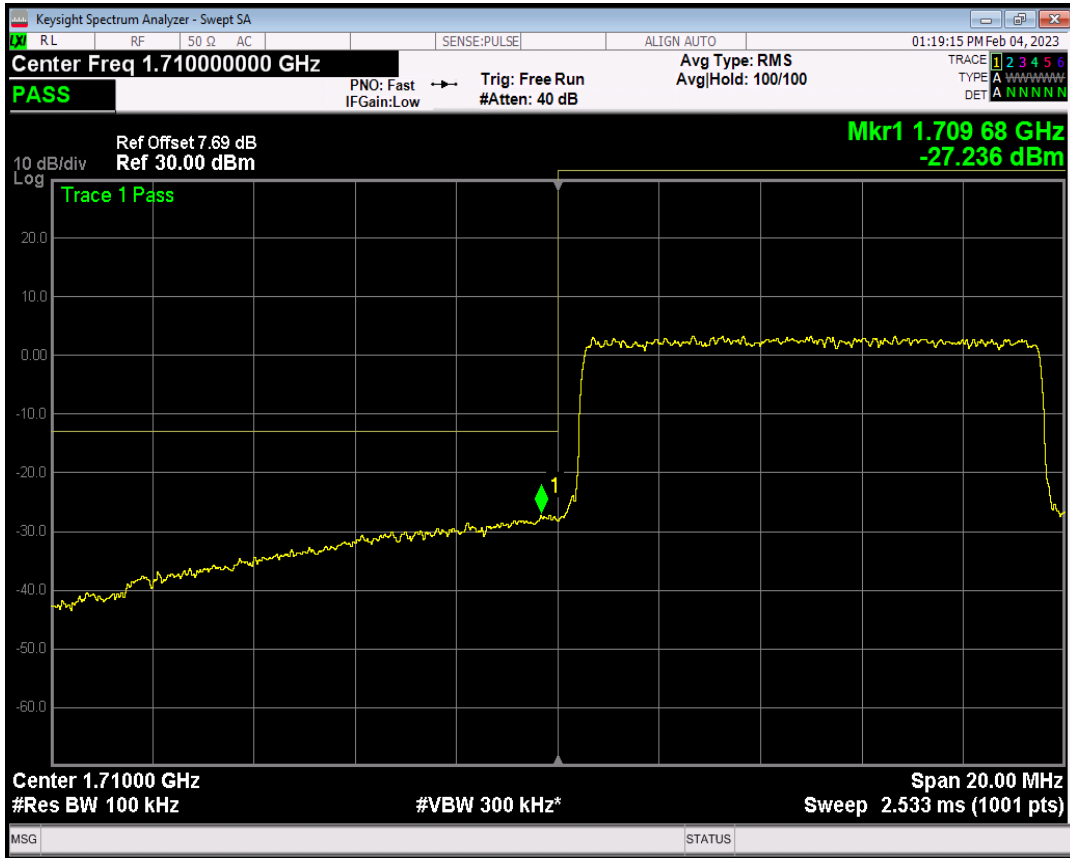

Band66 QAM16 BW=10MHz Channel=132022 RB Size=50 Position=#0

Band66 QPSK BW=10MHz Channel=132622 RB Size=1 Position=#0