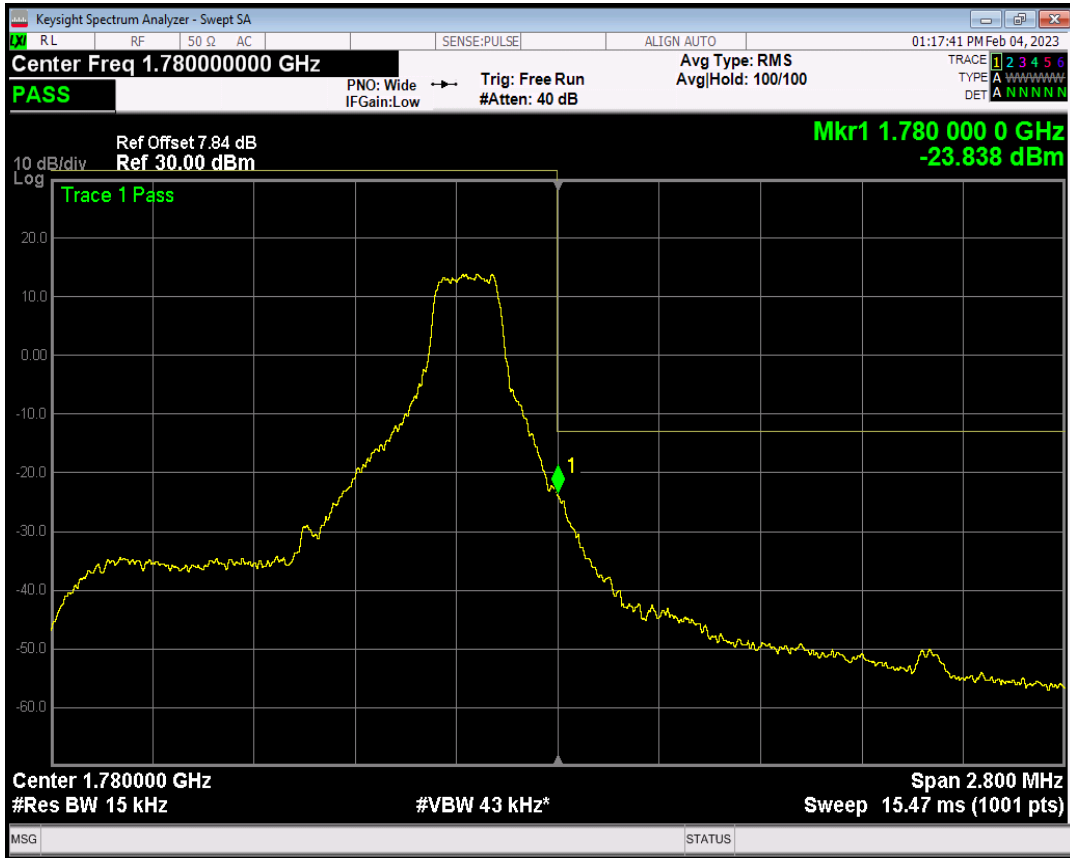

Band66 QAM16 BW=1.4MHz Channel=131979 RB Size=1 Position=#Max

Band66 QAM16 BW=1.4MHz Channel=131979 RB Size=6 Position=#0

Band66 QPSK BW=1.4MHz Channel=132665 RB Size=1 Position=#0

Band66 QPSK BW=1.4MHz Channel=132665 RB Size=1 Position=#Max