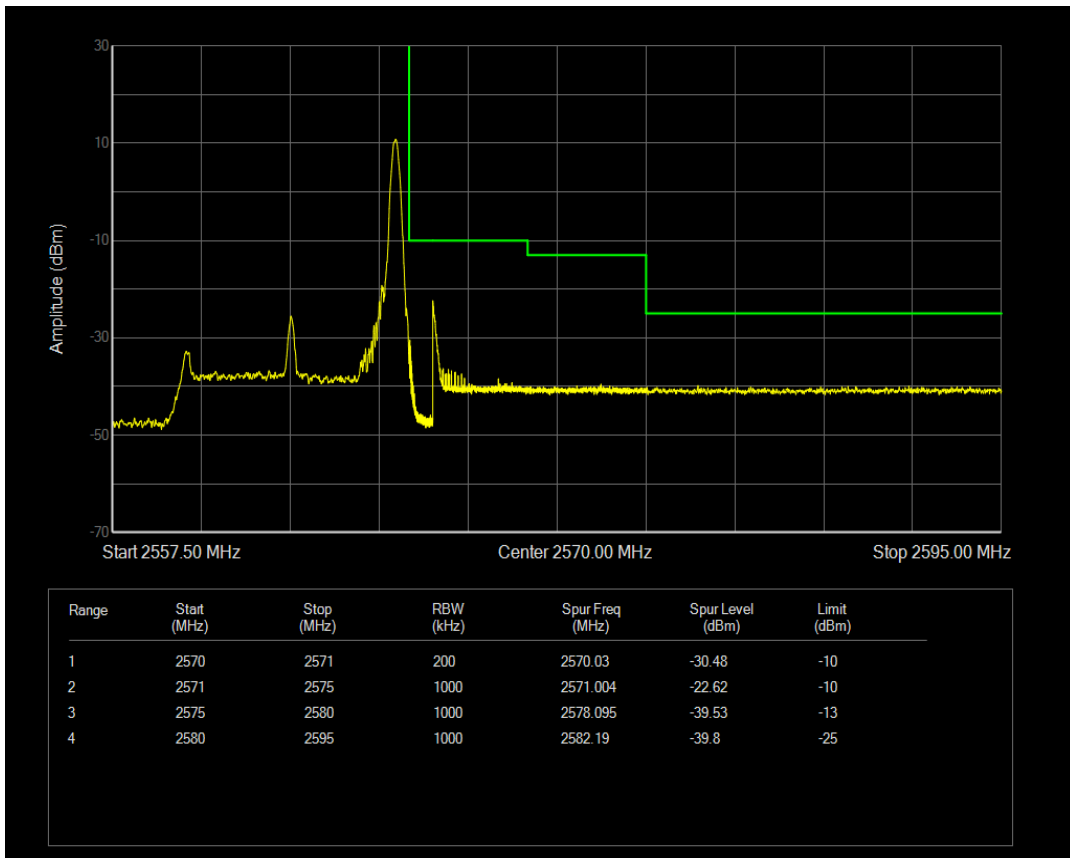

Band7 QPSK BW=10MHz Channel=20800 RB Size=1 Position=#0

Band7 QPSK BW=10MHz Channel=20800 RB Size=1 Position=#Max

Band7 QPSK BW=10MHz Channel=20800 RB Size=50 Position=#0

Band7 QAM16 BW=10MHz Channel=20800 RB Size=1 Position=#0

Band7 QAM16 BW=10MHz Channel=20800 RB Size=1 Position=#Max

Band7 QAM16 BW=10MHz Channel=20800 RB Size=50 Position=#0

Band7 QPSK BW=10MHz Channel=21400 RB Size=1 Position=#0

Band7 QPSK BW=10MHz Channel=21400 RB Size=1 Position=#Max

Band7 QPSK BW=10MHz Channel=21400 RB Size=50 Position=#0

Band7 QAM16 BW=10MHz Channel=21400 RB Size=1 Position=#0

Band7 QAM16 BW=10MHz Channel=21400 RB Size=1 Position=#Max

Band7 QAM16 BW=10MHz Channel=21400 RB Size=50 Position=#0