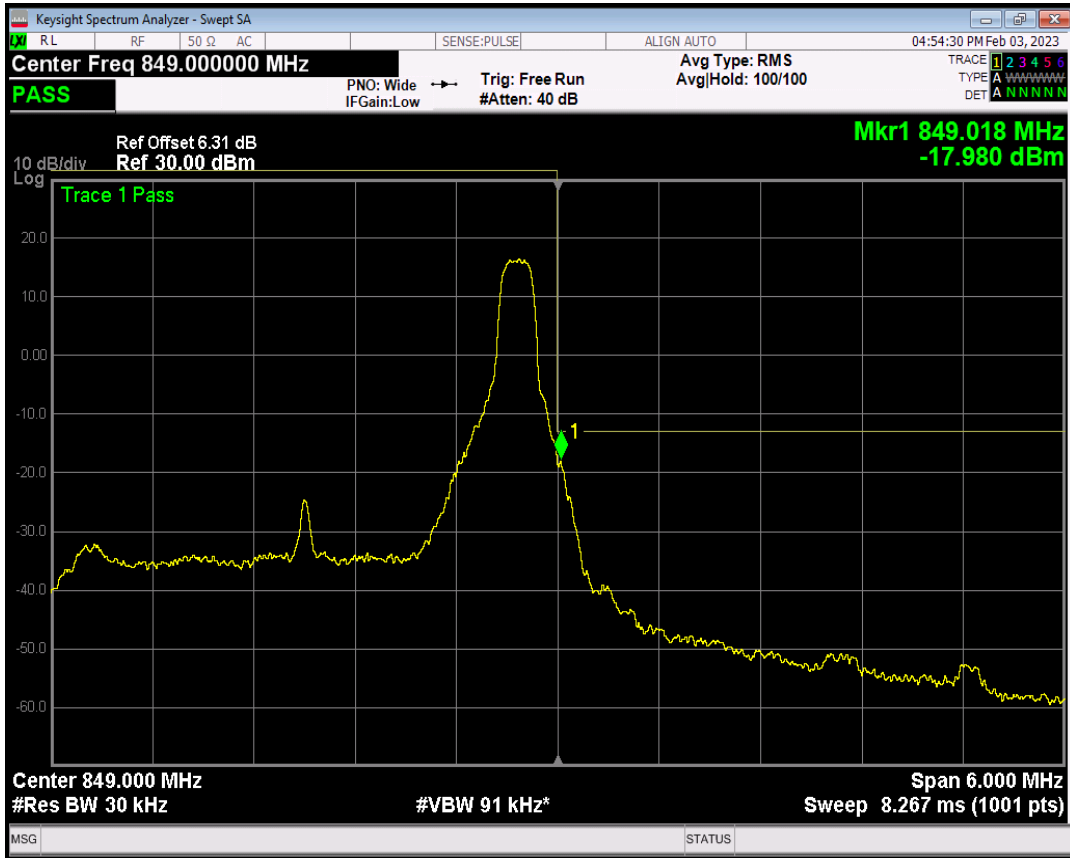

Band5 QAM16 BW=3MHz Channel=20415 RB Size=1 Position=#Max

Band5 QAM16 BW=3MHz Channel=20415 RB Size=15 Position=#0

Band5 QPSK BW=3MHz Channel=20635 RB Size=1 Position=#0

Band5 QPSK BW=3MHz Channel=20635 RB Size=1 Position=#Max