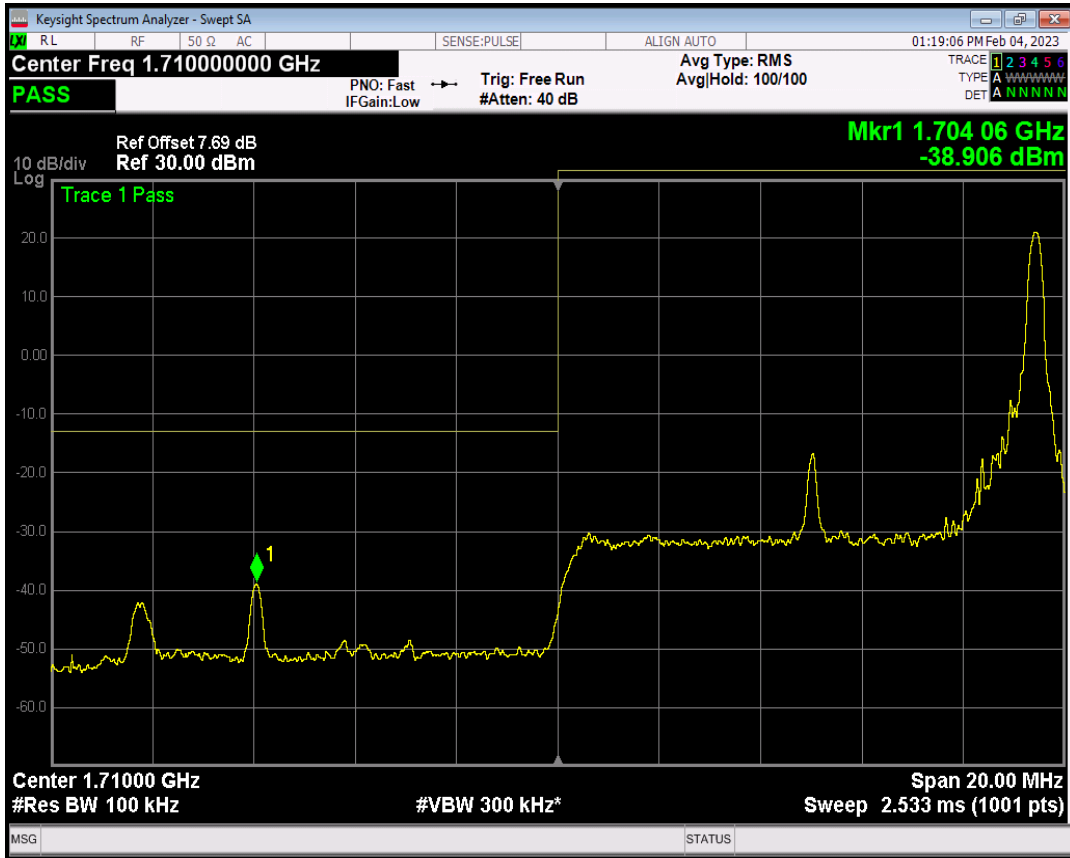

Band66 QPSK BW=10MHz Channel=132022 RB Size=1 Position=#Max

Band66 QPSK BW=10MHz Channel=132022 RB Size=50 Position=#0