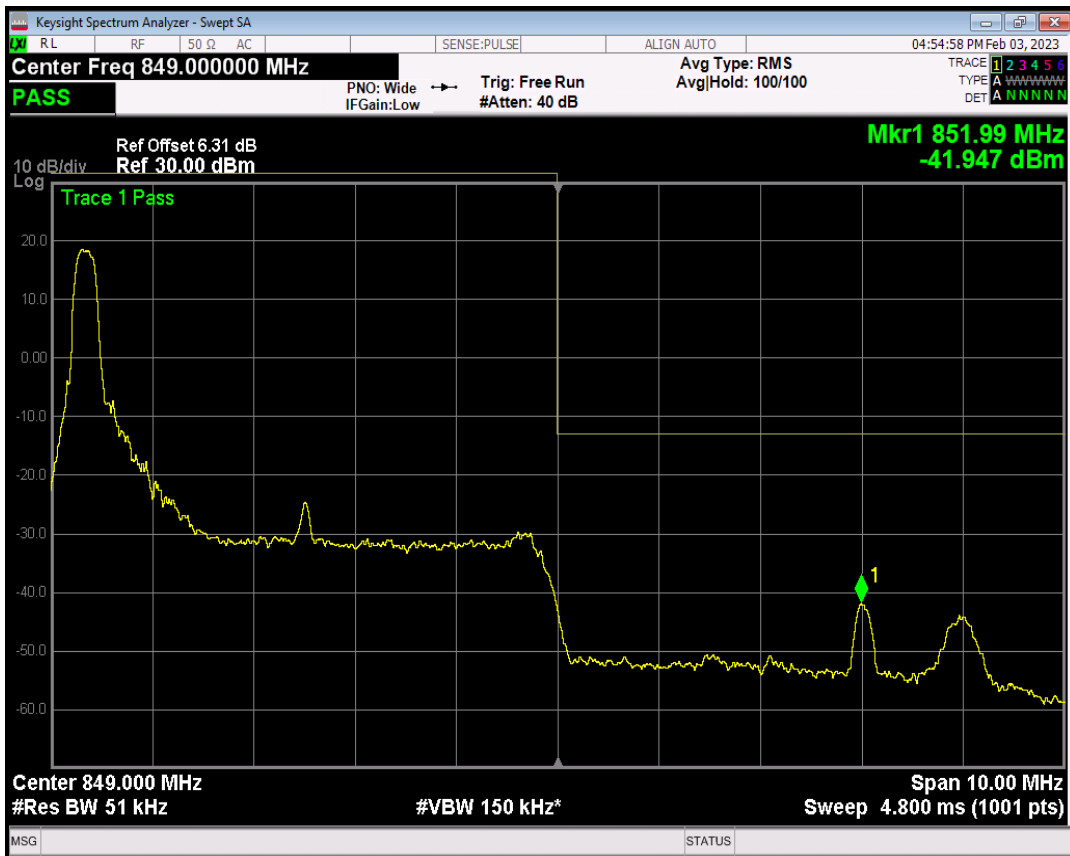

Band5 QPSK BW=5MHz Channel=20625 RB Size=1 Position=#0

Band5 QPSK BW=5MHz Channel=20625 RB Size=1 Position=#Max