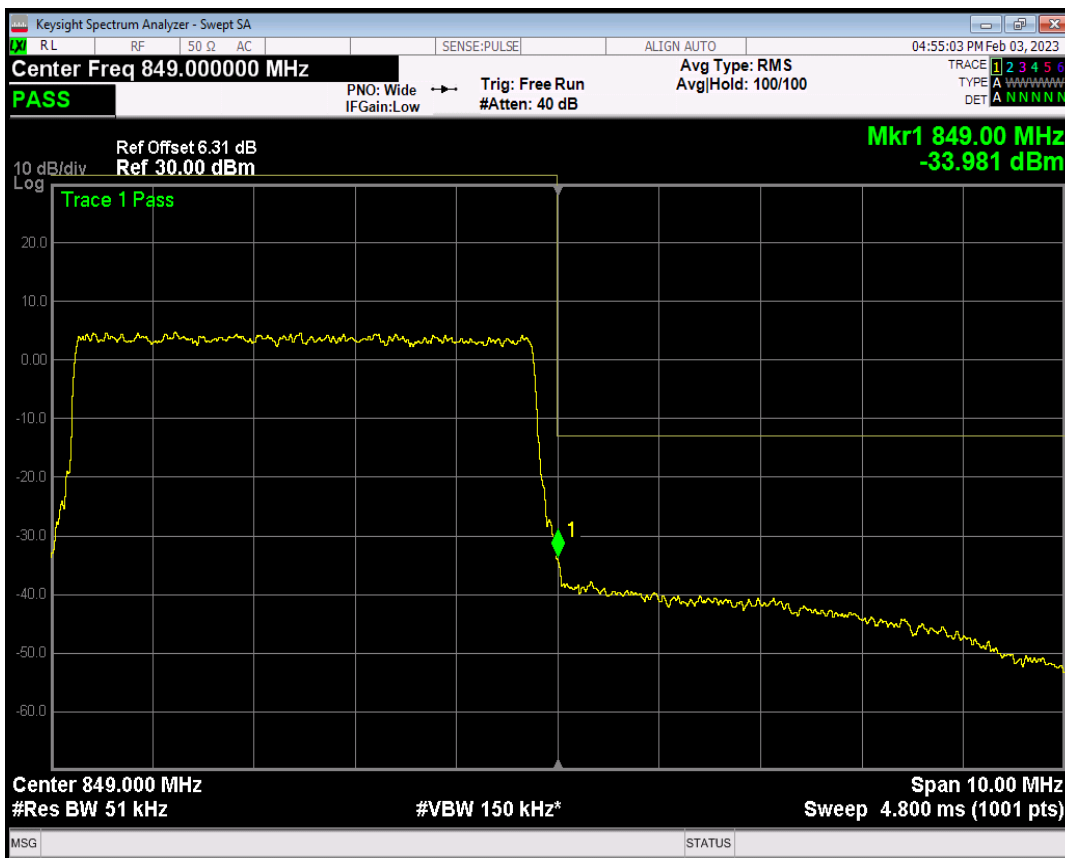

Band5 QPSK BW=5MHz Channel=20625 RB Size=25 Position=#0

Band5 QAM16 BW=5MHz Channel=20625 RB Size=1 Position=#0