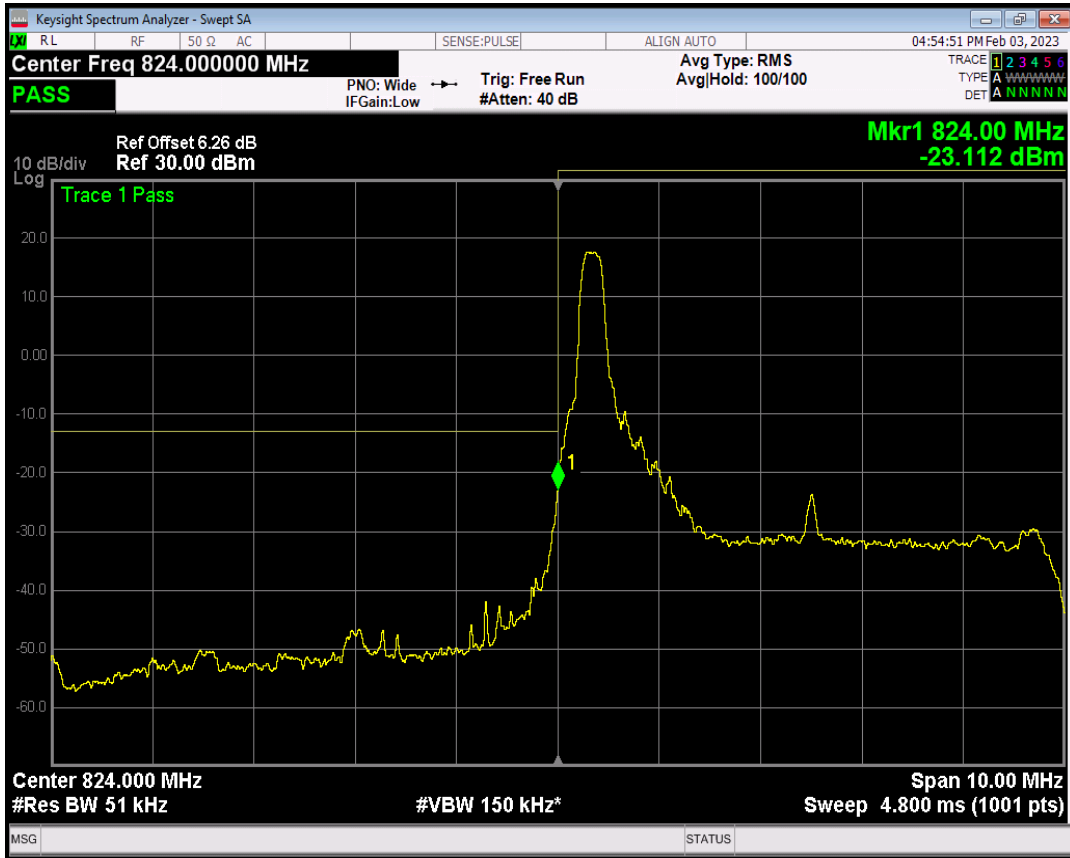

Band5 QPSK BW=5MHz Channel=20425 RB Size=1 Position=#0

Band5 QPSK BW=5MHz Channel=20425 RB Size=1 Position=#Max

Band5 QPSK BW=5MHz Channel=20425 RB Size=25 Position=#0

Band5 QAM16 BW=5MHz Channel=20425 RB Size=1 Position=#0