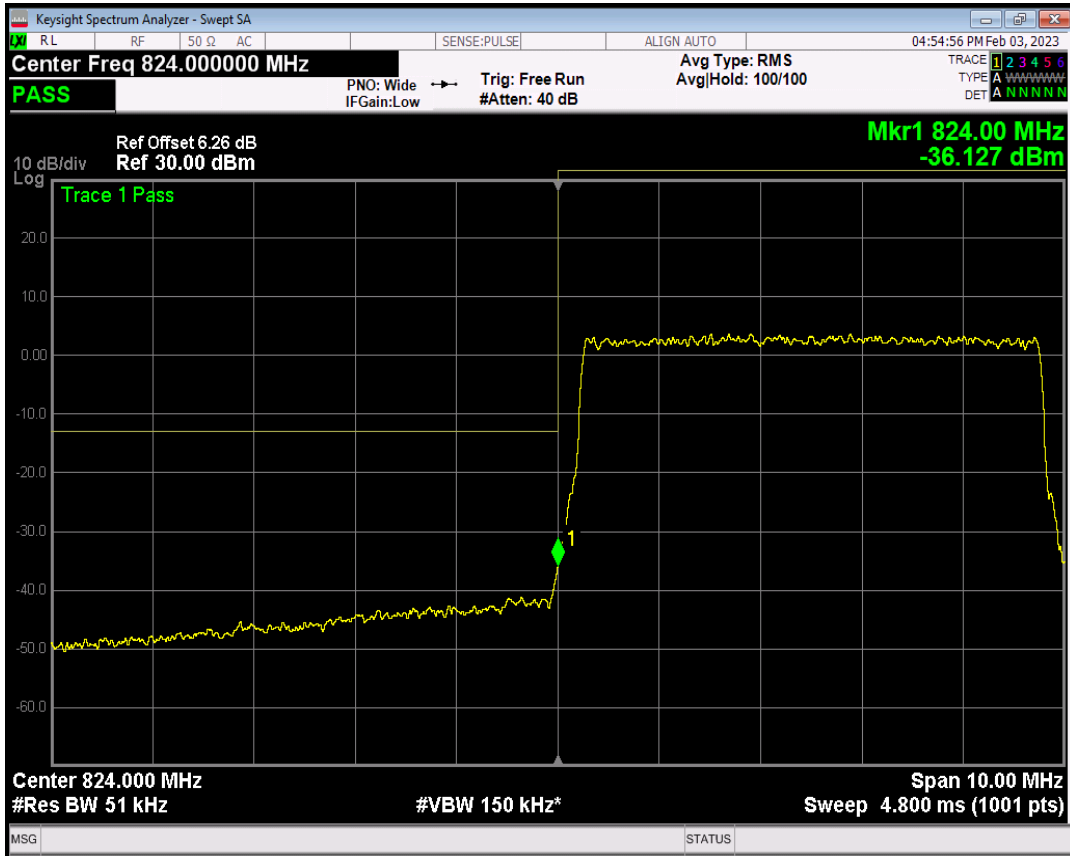

Band5 QAM16 BW=5MHz Channel=20425 RB Size=25 Position=#0

Band5 QPSK BW=5MHz Channel=20625 RB Size=1 Position=#0