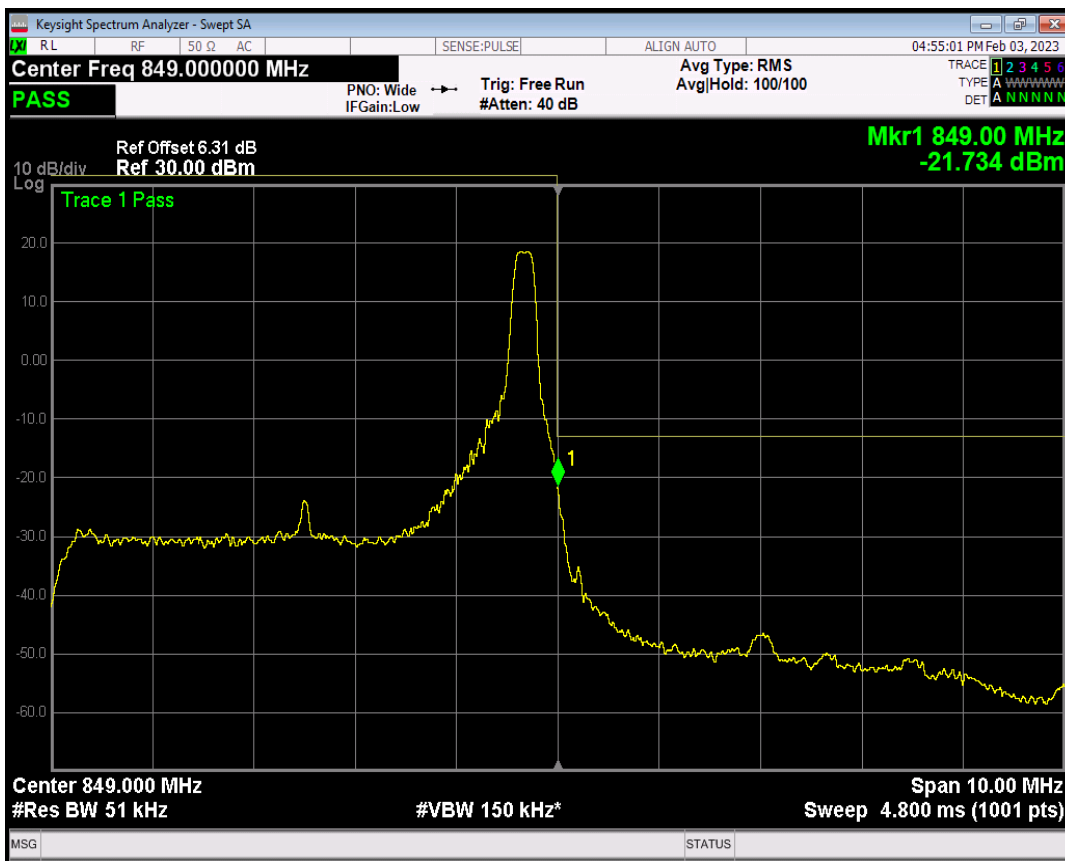

Band5 QAM16 BW=5MHz Channel=20425 RB Size=1 Position=#Max

Band5 QAM16 BW=5MHz Channel=20425 RB Size=25 Position=#0

Band5 QPSK BW=5MHz Channel=20625 RB Size=1 Position=#0

Band5 QPSK BW=5MHz Channel=20625 RB Size=1 Position=#Max