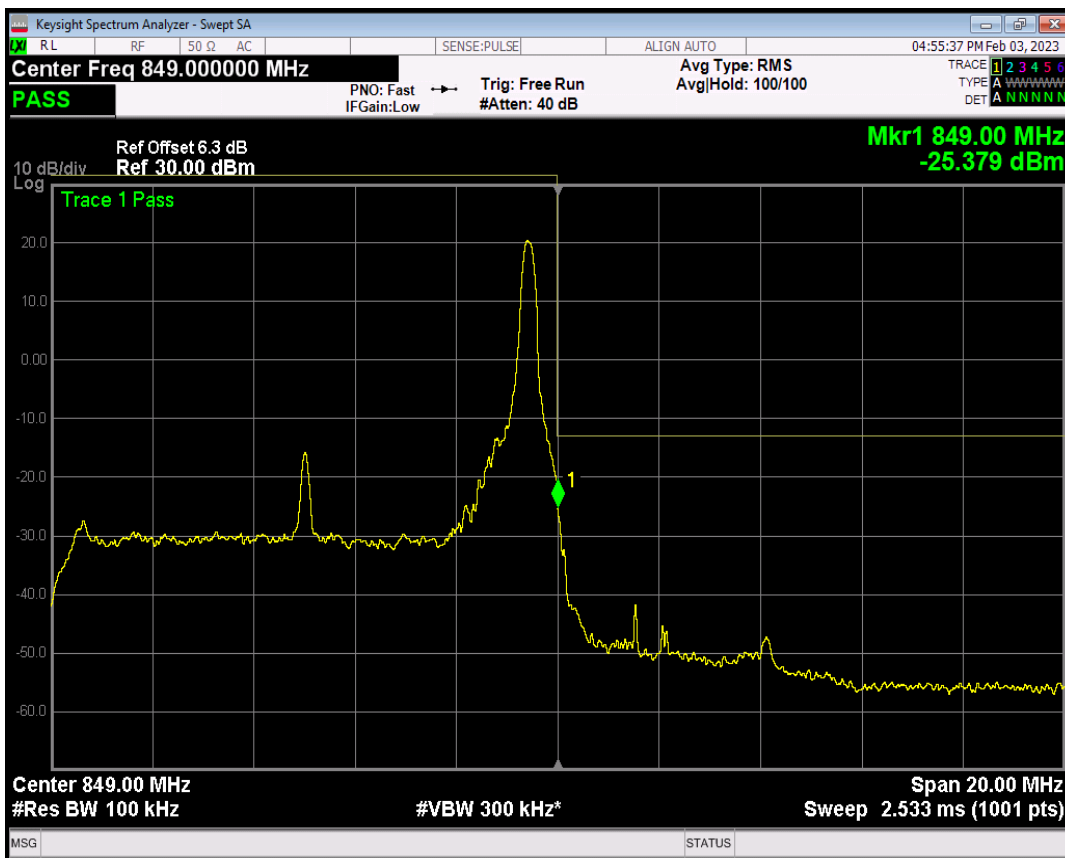

Band5 QAM16 BW=10MHz Channel=20600 RB Size=1 Position=#Max

Band5 QAM16 BW=10MHz Channel=20600 RB Size=50 Position=#0