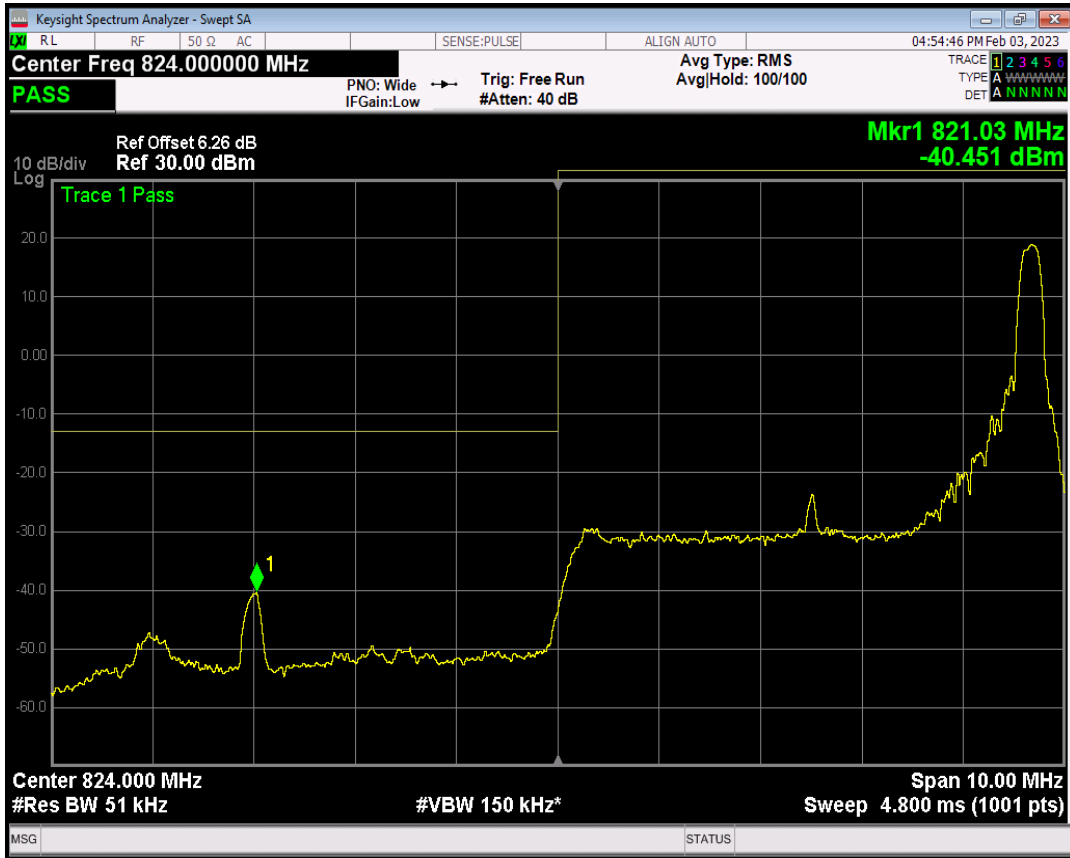

Band5 QPSK BW=5MHz Channel=20425 RB Size=1 Position=#Max

Band5 QPSK BW=5MHz Channel=20425 RB Size=25 Position=#0