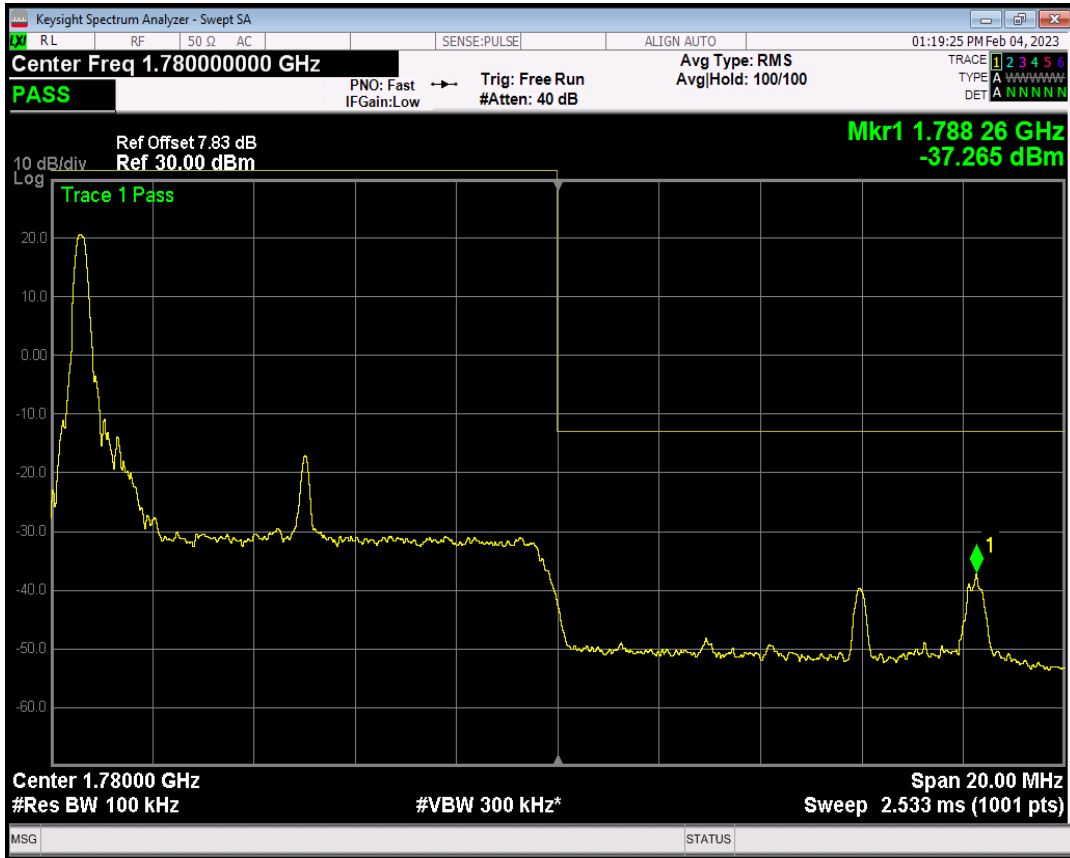

Band66 QAM16 BW=10MHz Channel=132622 RB Size=1 Position=#0

Band66 QAM16 BW=10MHz Channel=132622 RB Size=1 Position=#Max