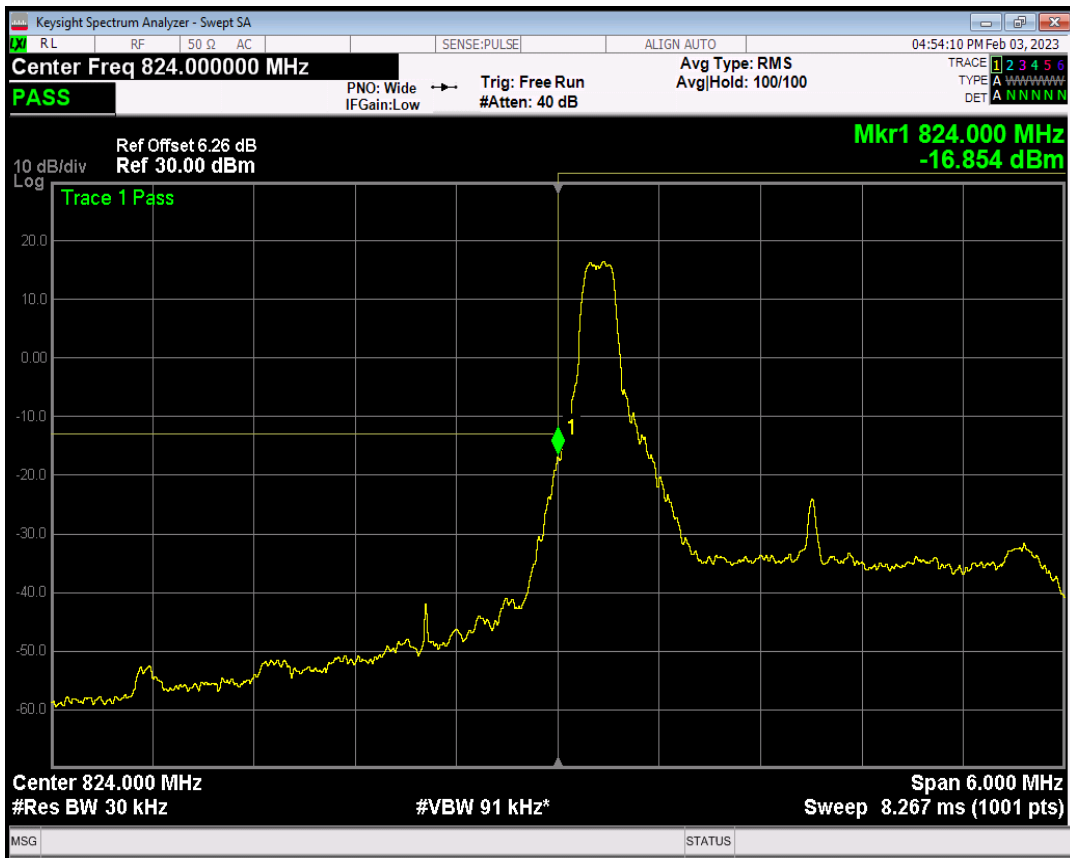

Band5 QPSK BW=3MHz Channel=20415 RB Size=1 Position=#0

Band5 QPSK BW=3MHz Channel=20415 RB Size=1 Position=#Max