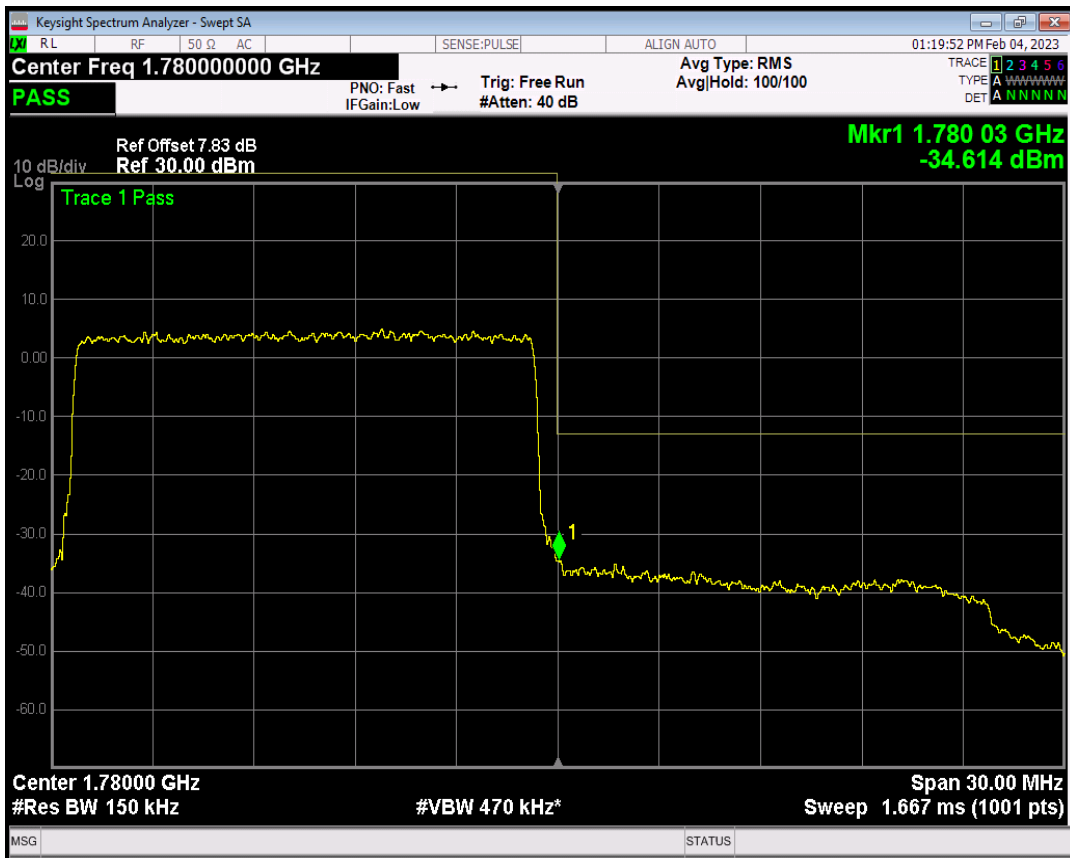

Band66 QPSK BW=15MHz Channel=132597 RB Size=75 Position=#0

Band66 QAM16 BW=15MHz Channel=132597 RB Size=1 Position=#0