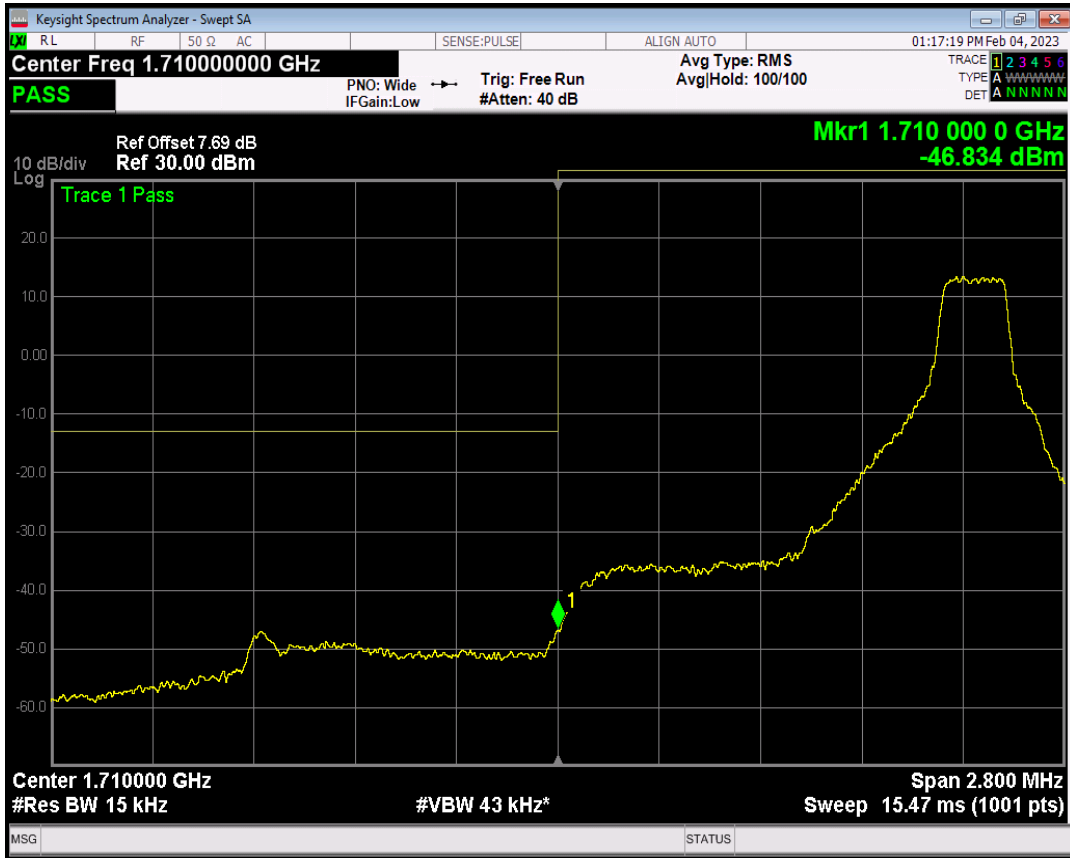

Band5 QPSK BW=10MHz Channel=20600 RB Size=50 Position=#0

Band5 QAM16 BW=10MHz Channel=20600 RB Size=1 Position=#0

Band5 QAM16 BW=10MHz Channel=20600 RB Size=1 Position=#Max

Band5 QAM16 BW=10MHz Channel=20600 RB Size=50 Position=#0

Band66 QPSK BW=1.4MHz Channel=131979 RB Size=1 Position=#0

Band66 QPSK BW=1.4MHz Channel=131979 RB Size=1 Position=#Max

Band66 QPSK BW=1.4MHz Channel=131979 RB Size=6 Position=#0

Band66 QAM16 BW=1.4MHz Channel=131979 RB Size=1 Position=#0