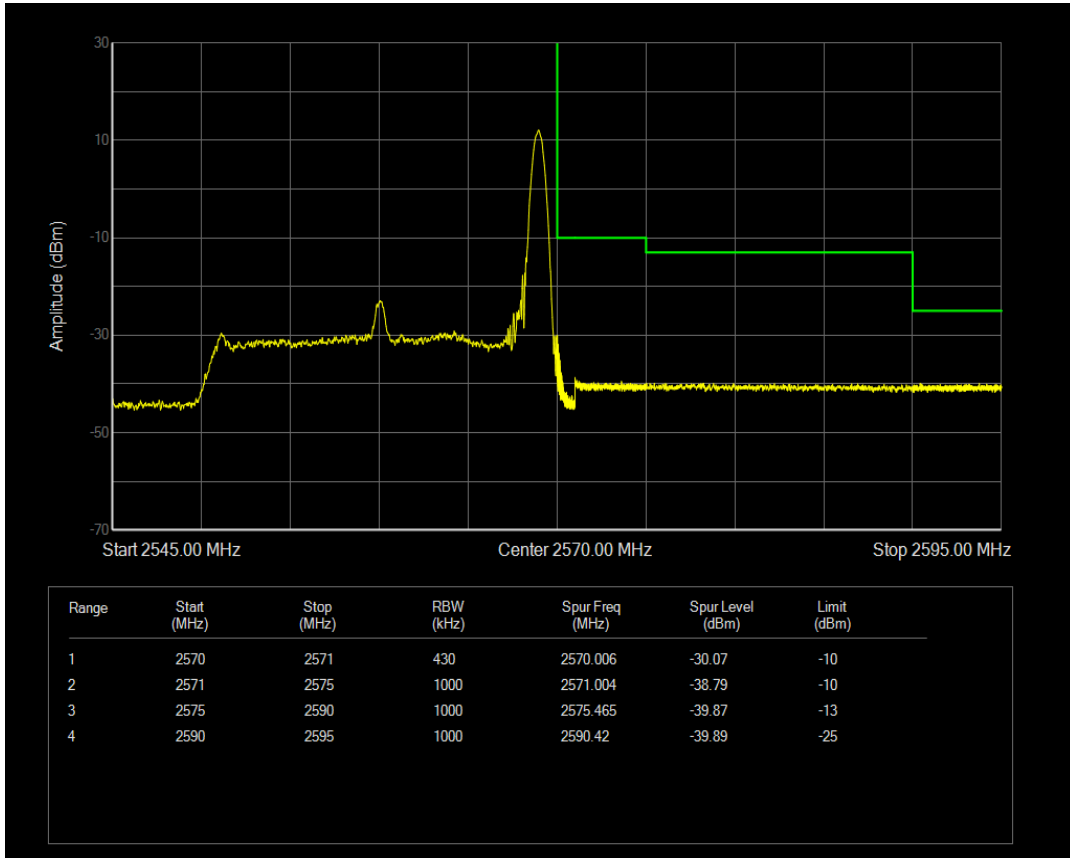

Band7 QAM16 BW=20MHz Channel=20850 RB Size=1 Position=#Max

Band7 QAM16 BW=20MHz Channel=20850 RB Size=100 Position=#0

Band7 QPSK BW=20MHz Channel=21350 RB Size=1 Position=#0

Band7 QPSK BW=20MHz Channel=21350 RB Size=1 Position=#Max

Band7 QPSK BW=20MHz Channel=21350 RB Size=100 Position=#0

Band7 QAM16 BW=20MHz Channel=21350 RB Size=1 Position=#0

Band7 QAM16 BW=20MHz Channel=21350 RB Size=1 Position=#Max

Band7 QAM16 BW=20MHz Channel=21350 RB Size=100 Position=#0