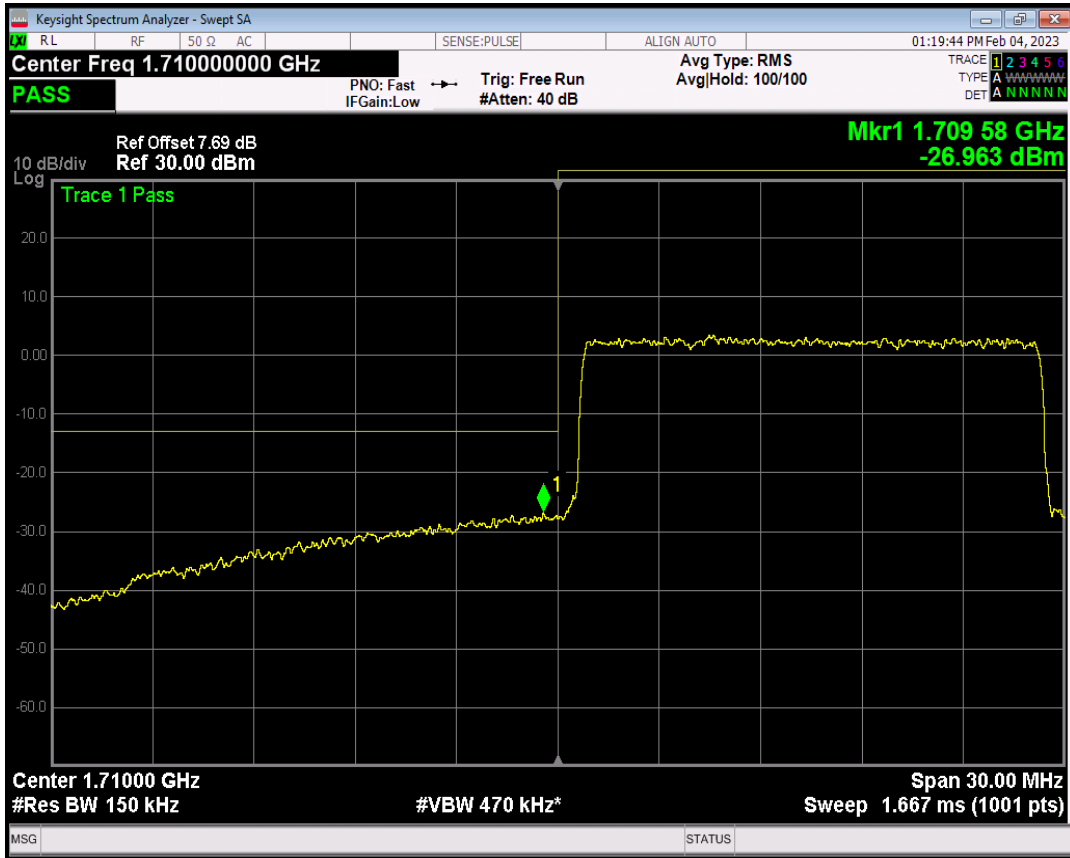

Band66 QAM16 BW=15MHz Channel=132047 RB Size=75 Position=#0

Band66 QPSK BW=15MHz Channel=132597 RB Size=1 Position=#0