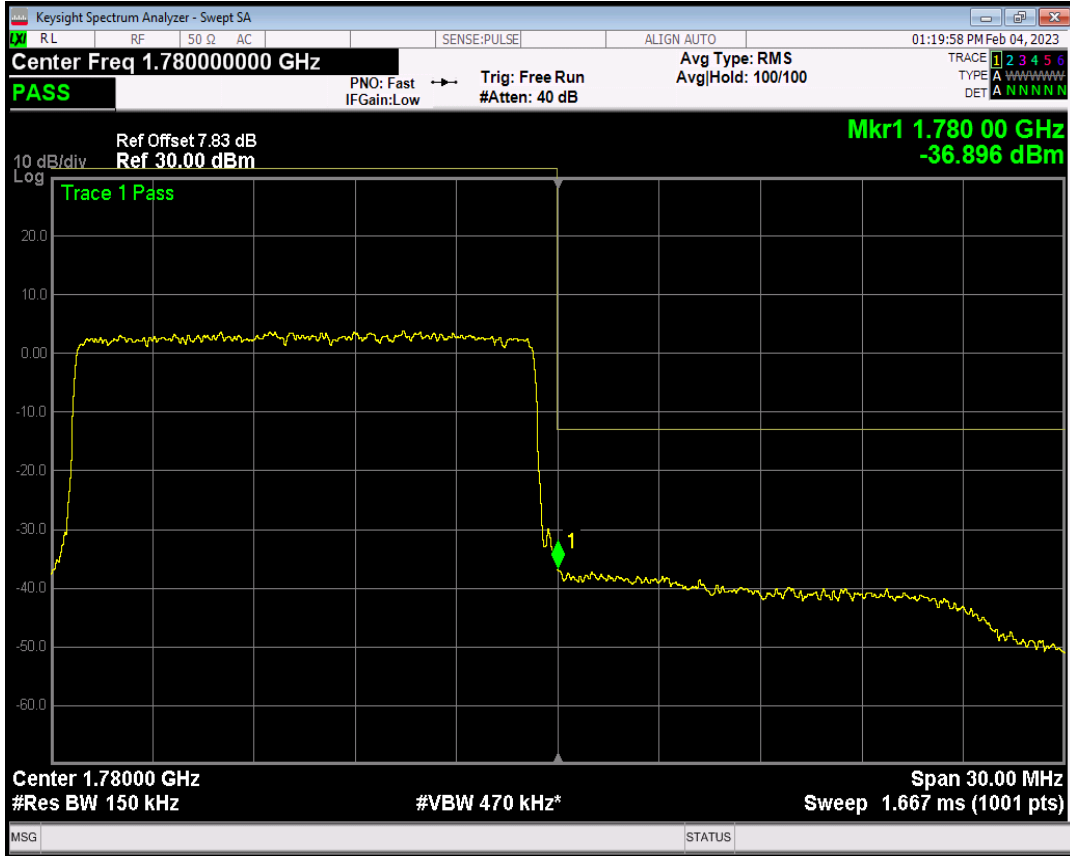

Band66 QPSK BW=15MHz Channel=132597 RB Size=75 Position=#0

Band66 QAM16 BW=15MHz Channel=132597 RB Size=1 Position=#0

Band66 QAM16 BW=15MHz Channel=132597 RB Size=1 Position=#Max

Band66 QAM16 BW=15MHz Channel=132597 RB Size=75 Position=#0