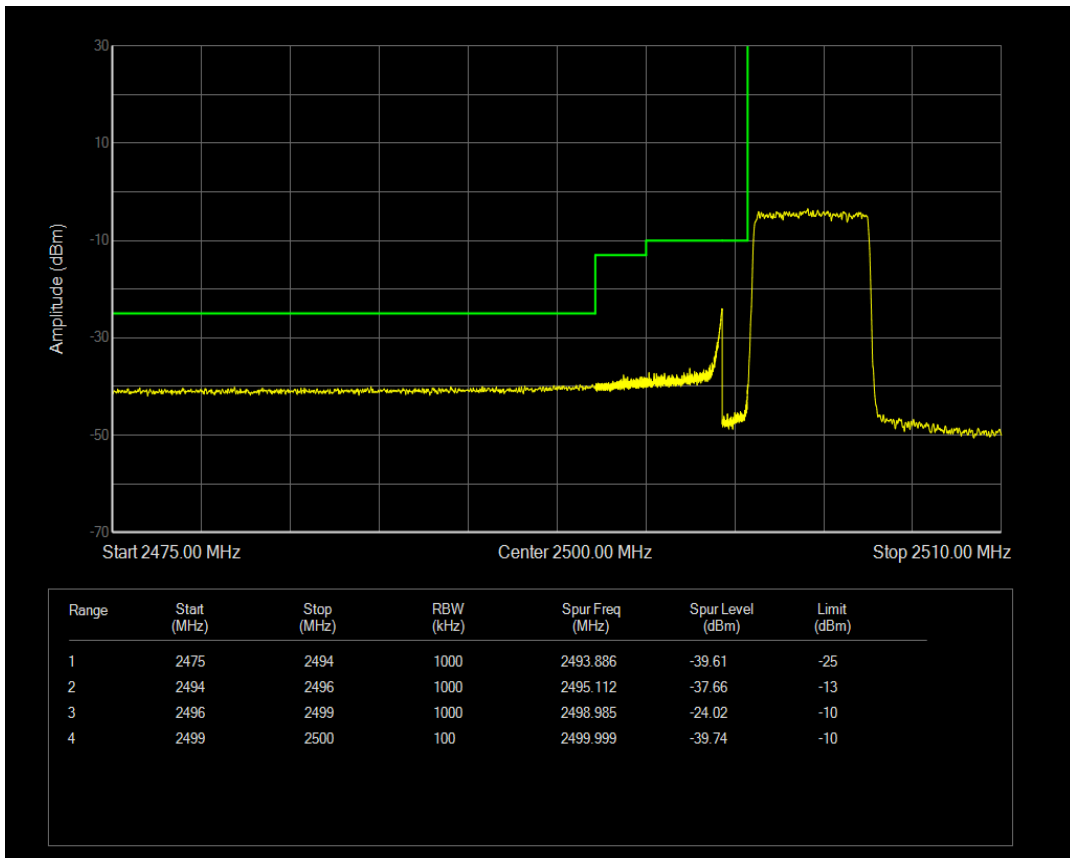

Band7 QPSK BW=5MHz Channel=20775 RB Size=25 Position=#0

Band7 QAM16 BW=5MHz Channel=20775 RB Size=1 Position=#0