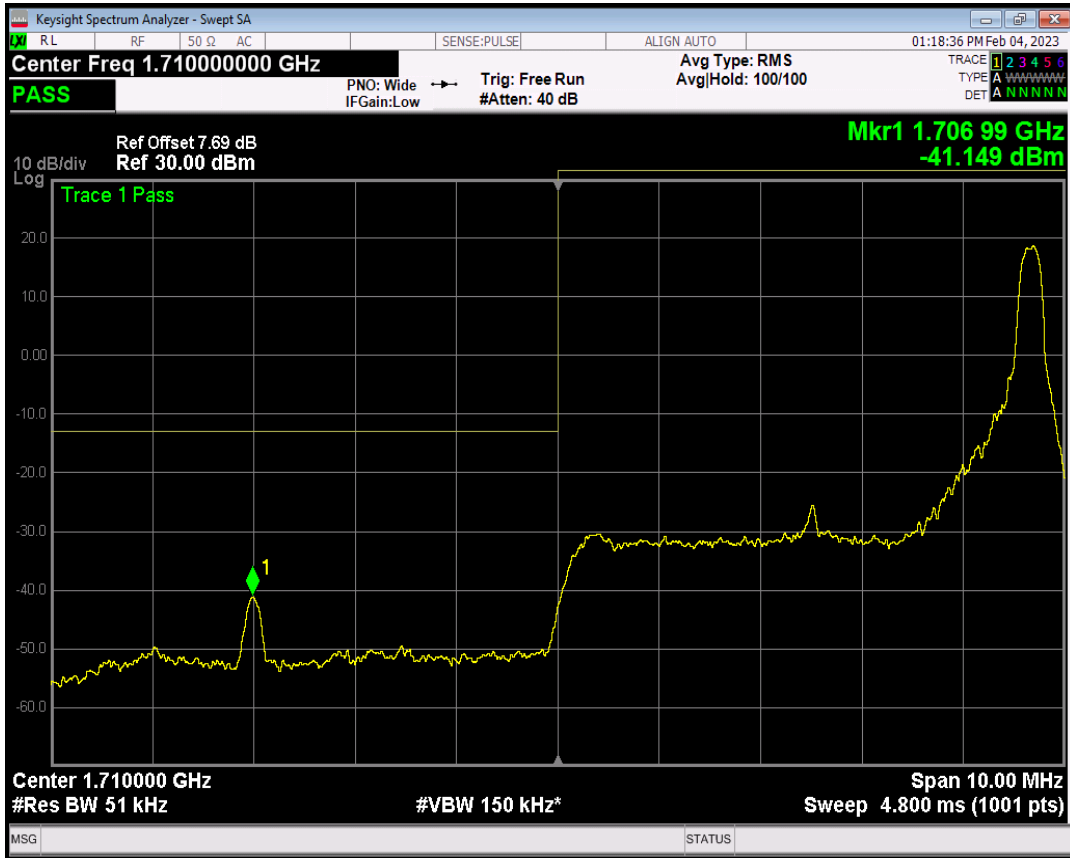

Band66 QPSK BW=5MHz Channel=131997 RB Size=1 Position=#Max

Band66 QPSK BW=5MHz Channel=131997 RB Size=25 Position=#0