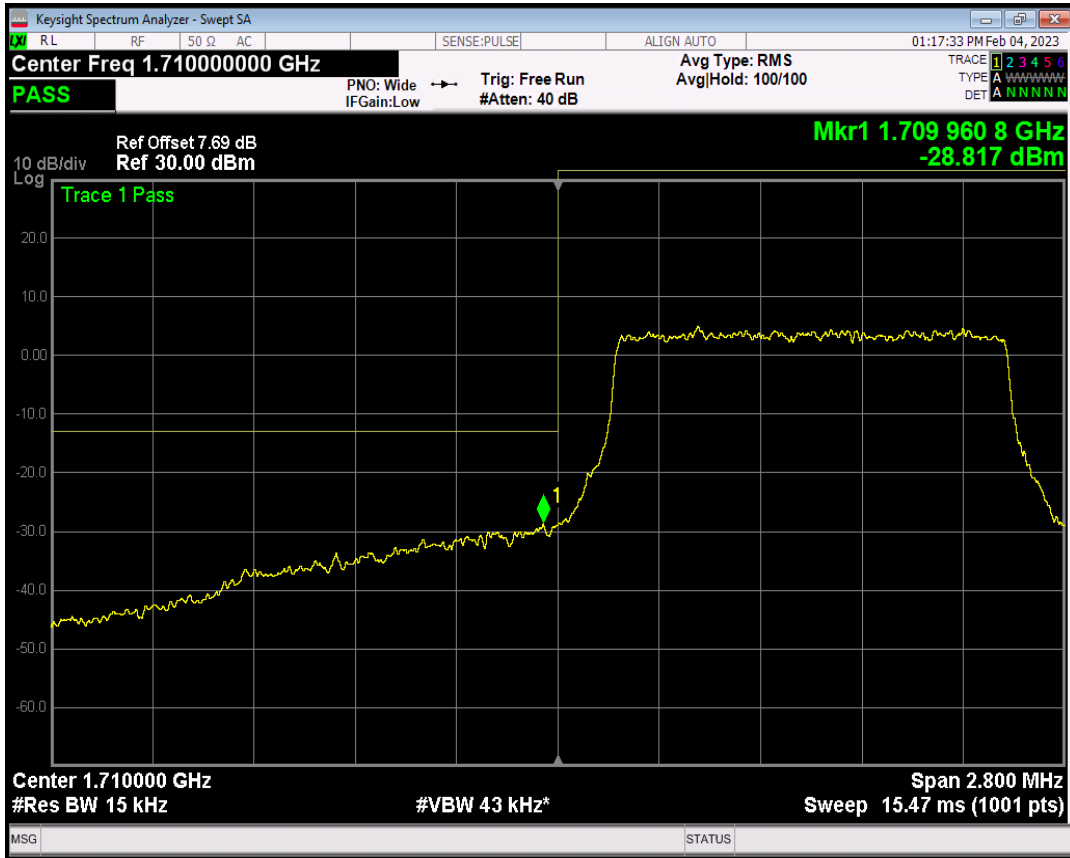

Band66 QAM16 BW=1.4MHz Channel=131979 RB Size=6 Position=#0

Band66 QPSK BW=1.4MHz Channel=132665 RB Size=1 Position=#0