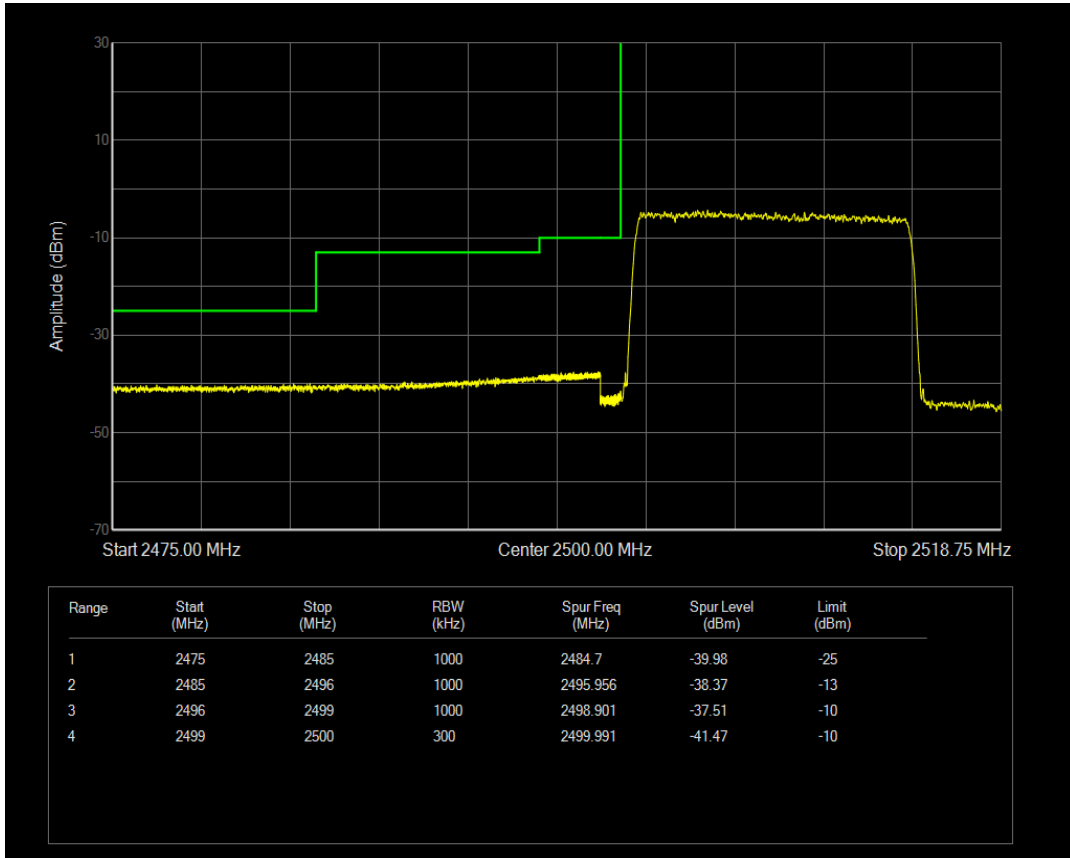

Band7 QAM16 BW=15MHz Channel=20825 RB Size=75 Position=#0

Band7 QPSK BW=15MHz Channel=21375 RB Size=1 Position=#0