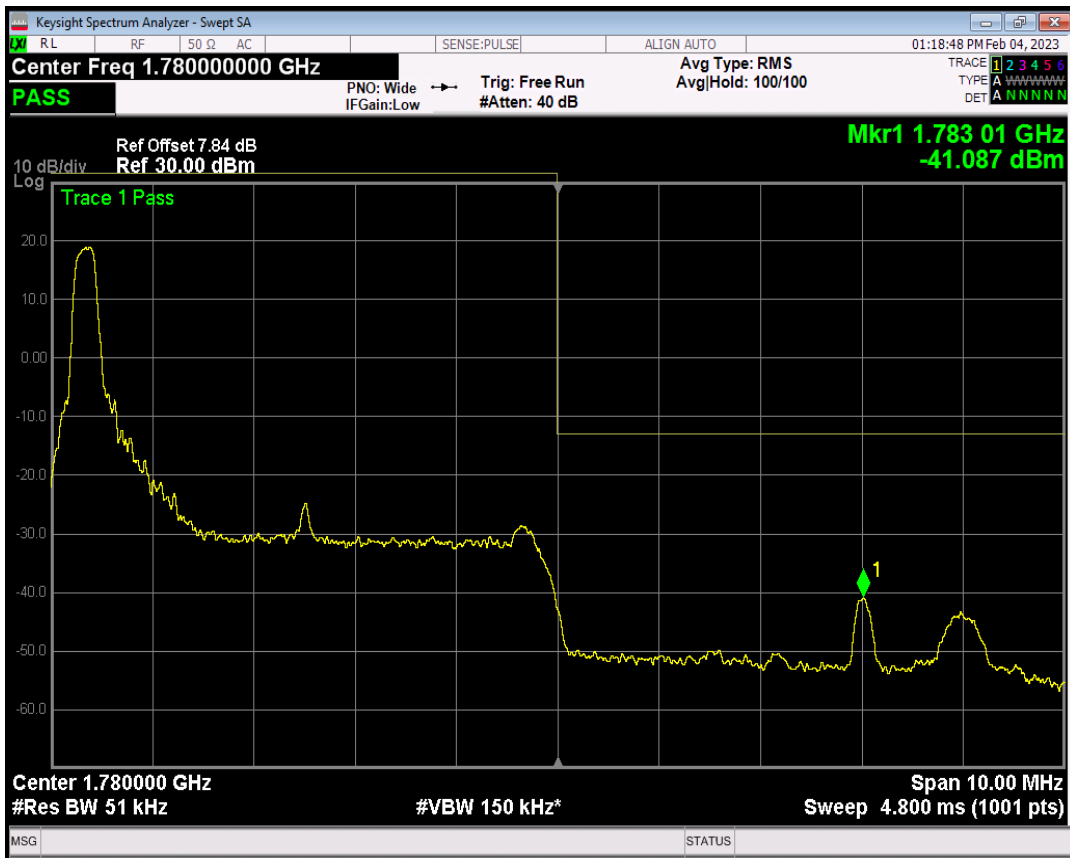

Band66 QPSK BW=5MHz Channel=132647 RB Size=1 Position=#0

Band66 QPSK BW=5MHz Channel=132647 RB Size=1 Position=#Max