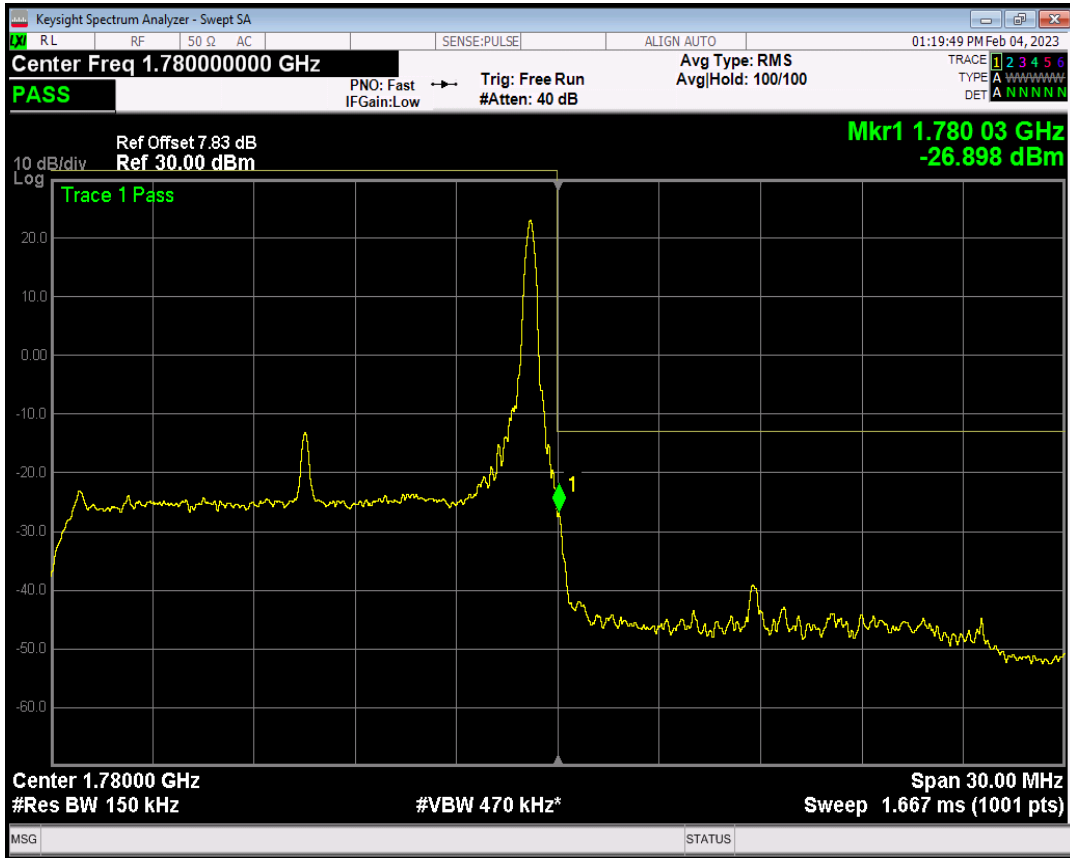

Band66 QAM16 BW=15MHz Channel=132047 RB Size=1 Position=#Max

Band66 QAM16 BW=15MHz Channel=132047 RB Size=75 Position=#0

Band66 QPSK BW=15MHz Channel=132597 RB Size=1 Position=#0

Band66 QPSK BW=15MHz Channel=132597 RB Size=1 Position=#Max