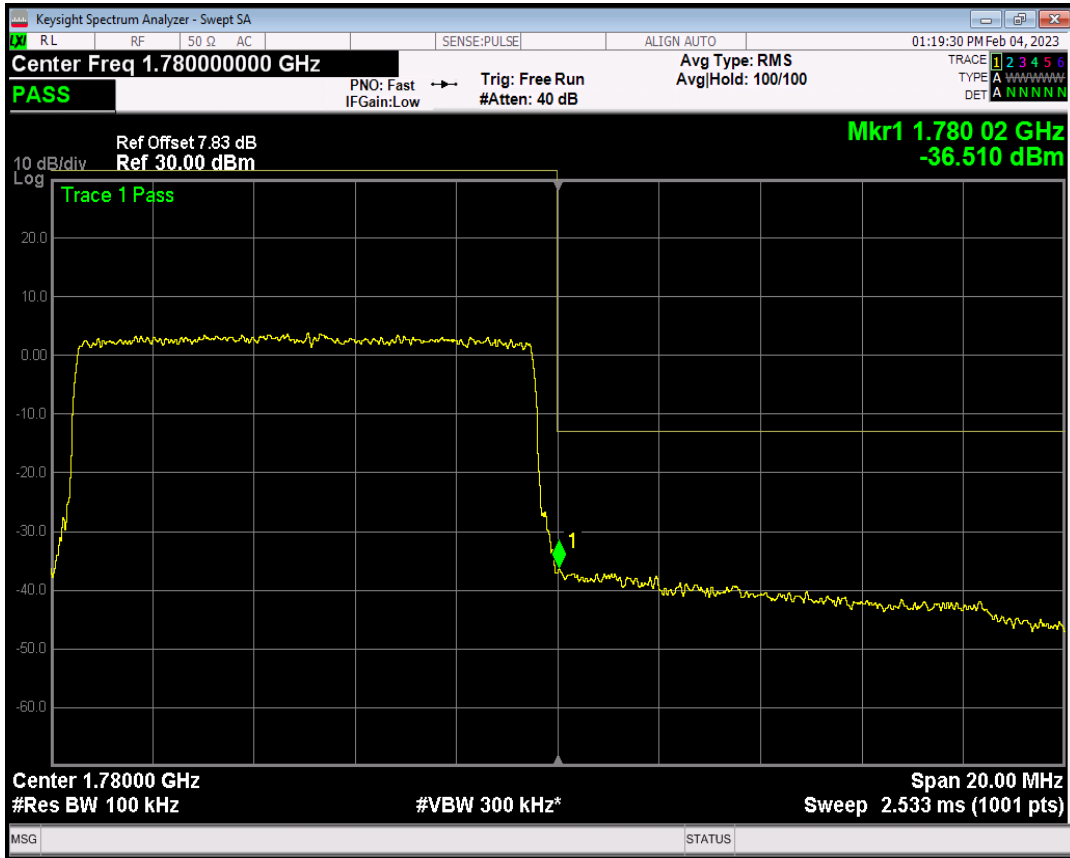

Band66 QPSK BW=10MHz Channel=132622 RB Size=50 Position=#0

Band66 QAM16 BW=10MHz Channel=132622 RB Size=1 Position=#0

Band66 QAM16 BW=10MHz Channel=132622 RB Size=1 Position=#Max

Band66 QAM16 BW=10MHz Channel=132622 RB Size=50 Position=#0