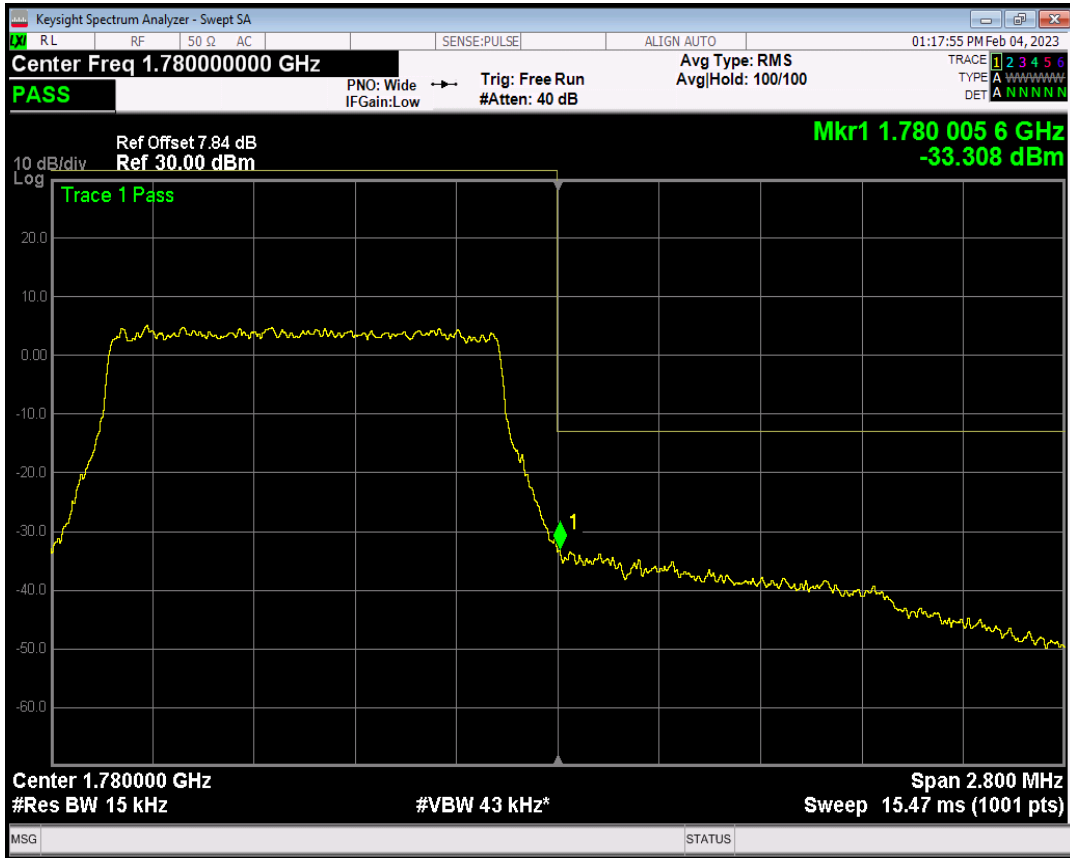

Band66 QPSK BW=1.4MHz Channel=132665 RB Size=6 Position=#0

Band66 QAM16 BW=1.4MHz Channel=132665 RB Size=1 Position=#0

Band66 QAM16 BW=1.4MHz Channel=132665 RB Size=1 Position=#Max

Band66 QAM16 BW=1.4MHz Channel=132665 RB Size=6 Position=#0