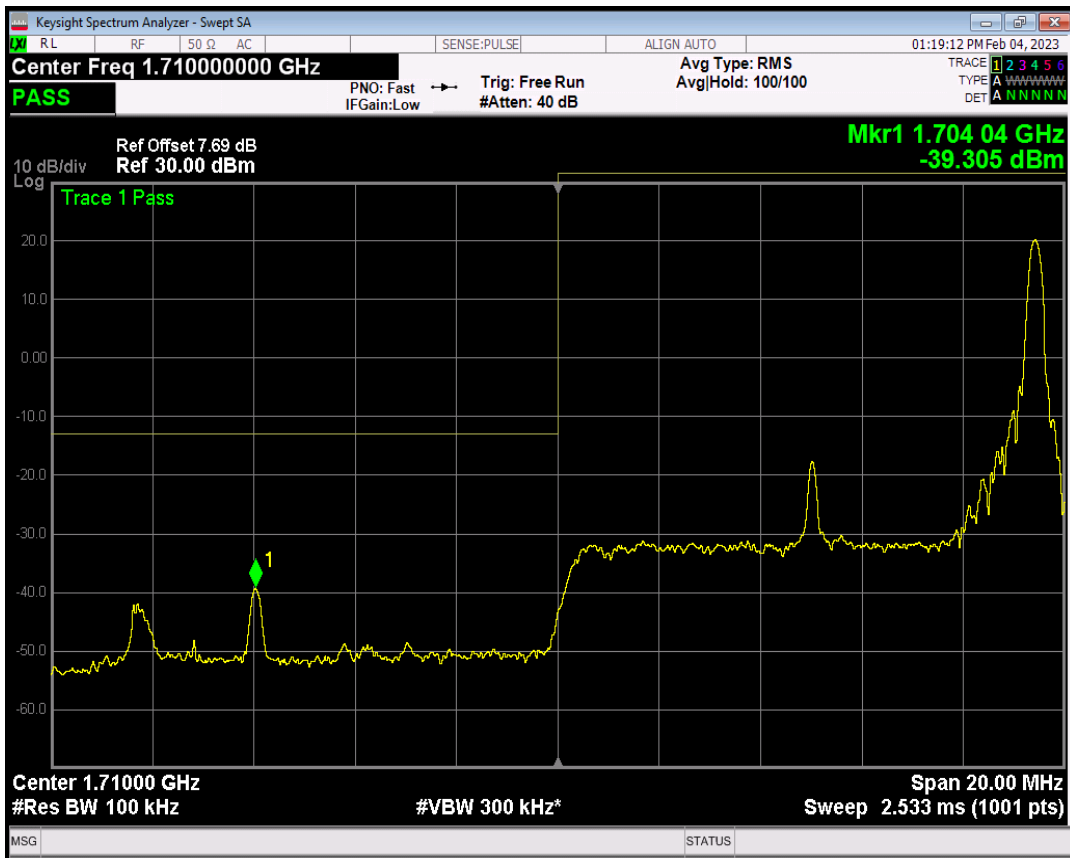

Band66 QAM16 BW=10MHz Channel=132022 RB Size=1 Position=#Max

Band66 QAM16 BW=10MHz Channel=132022 RB Size=50 Position=#0