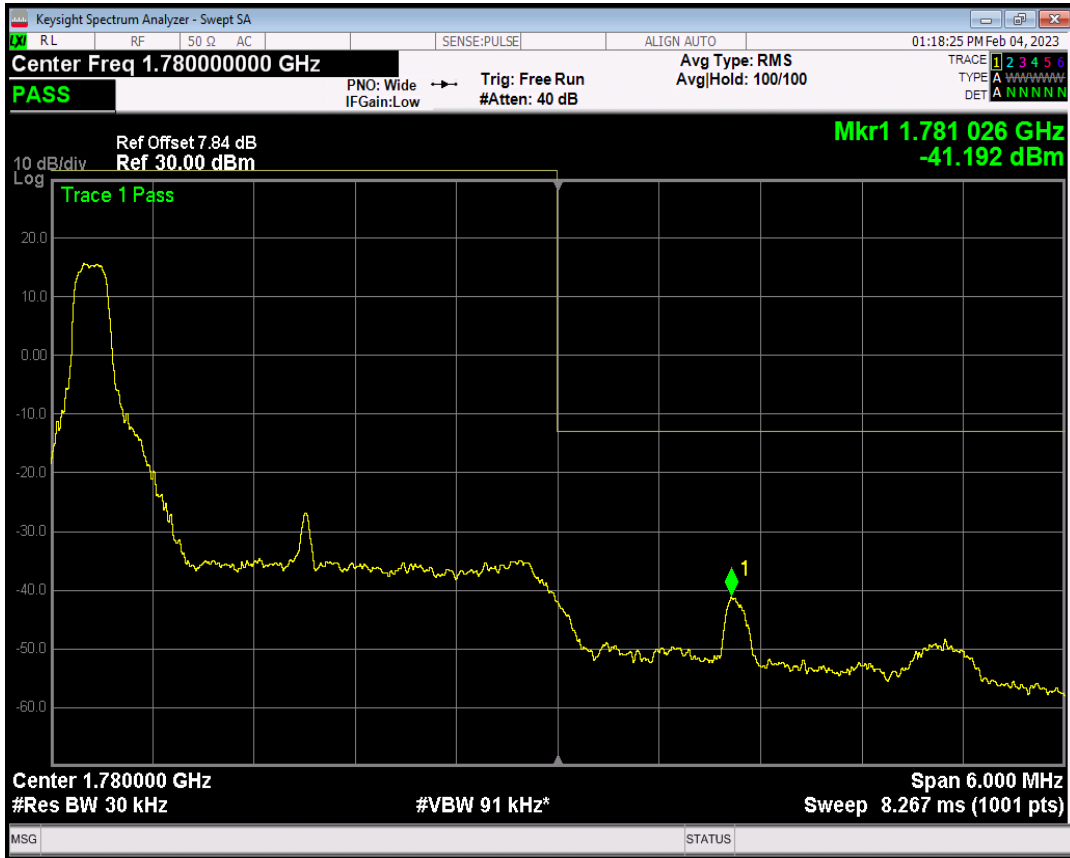

Band66 QAM16 BW=3MHz Channel=132657 RB Size=1 Position=#0

Band66 QAM16 BW=3MHz Channel=132657 RB Size=1 Position=#Max