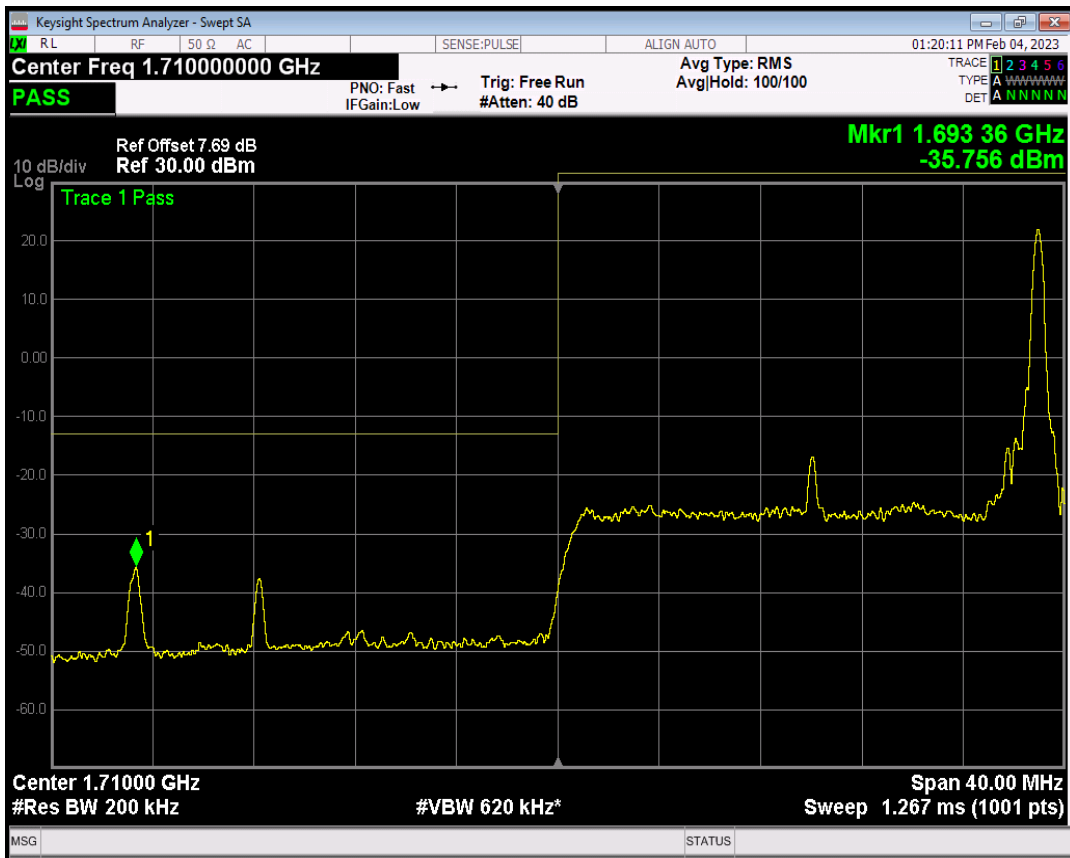

Band66 QAM16 BW=20MHz Channel=132072 RB Size=1 Position=#Max

Band66 QAM16 BW=20MHz Channel=132072 RB Size=100 Position=#0