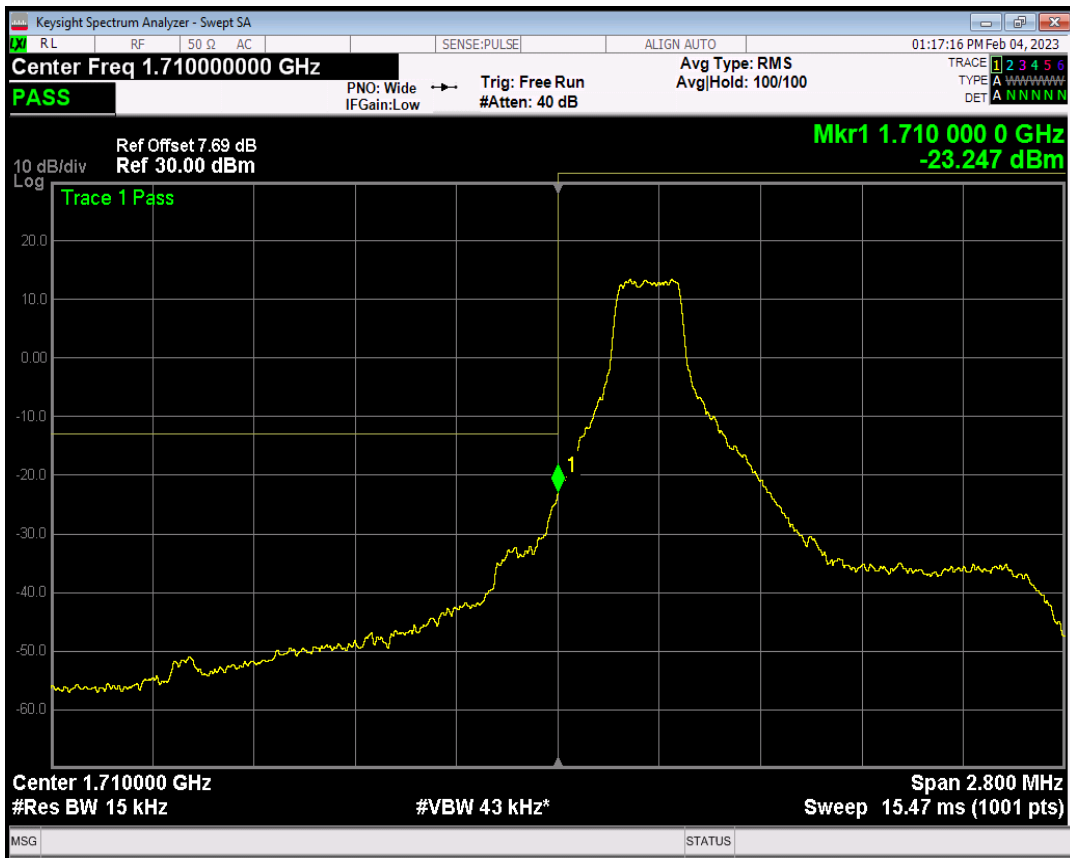

Band66 QPSK BW=1.4MHz Channel=131979 RB Size=1 Position=#0

Band66 QPSK BW=1.4MHz Channel=131979 RB Size=1 Position=#Max