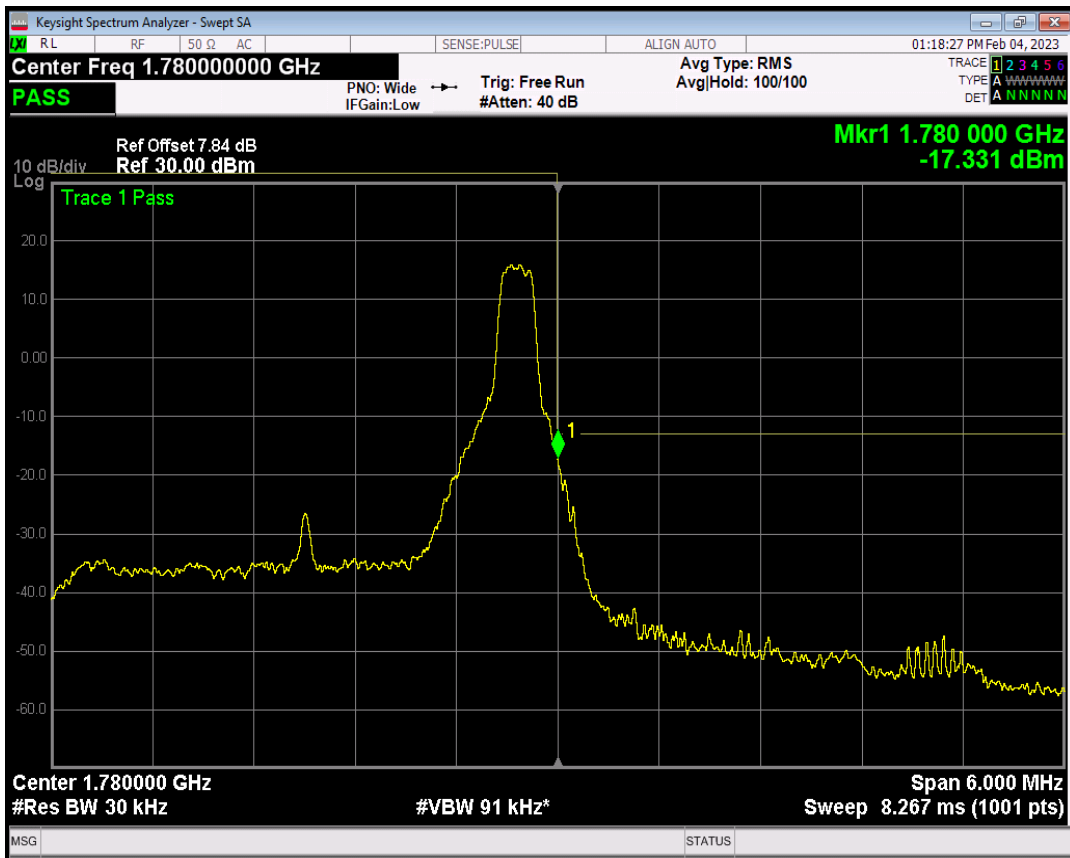

Band66 QAM16 BW=3MHz Channel=132657 RB Size=1 Position=#Max

Band66 QAM16 BW=3MHz Channel=132657 RB Size=15 Position=#0