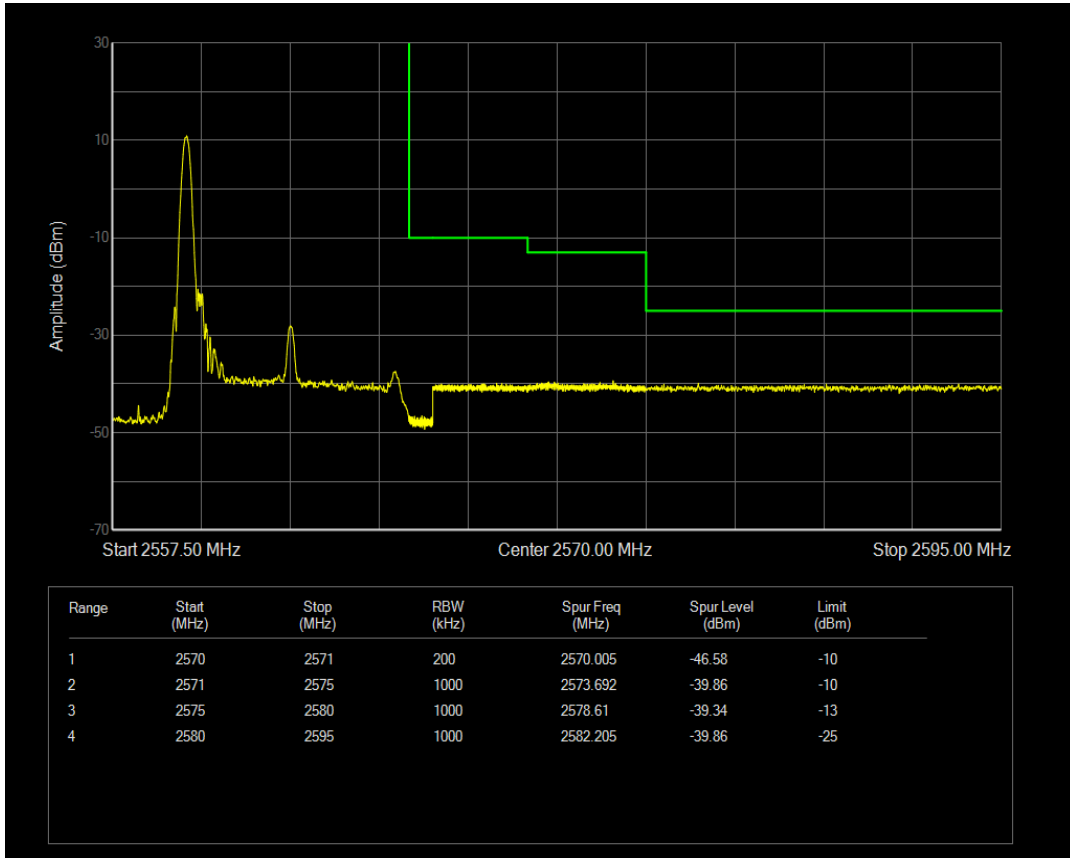

Band7 QPSK BW=10MHz Channel=20800 RB Size=1 Position=#0

Band7 QPSK BW=10MHz Channel=20800 RB Size=1 Position=#Max

Band7 QPSK BW=10MHz Channel=20800 RB Size=50 Position=#0

Band7 QAM16 BW=10MHz Channel=20800 RB Size=1 Position=#0

Band7 QAM16 BW=10MHz Channel=20800 RB Size=1 Position=#Max

Band7 QAM16 BW=10MHz Channel=20800 RB Size=50 Position=#0

Band7 QPSK BW=10MHz Channel=21400 RB Size=1 Position=#0

Band7 QPSK BW=10MHz Channel=21400 RB Size=1 Position=#Max

Band7 QPSK BW=10MHz Channel=21400 RB Size=50 Position=#0

Band7 QAM16 BW=10MHz Channel=21400 RB Size=1 Position=#0

Band7 QAM16 BW=10MHz Channel=21400 RB Size=1 Position=#Max

Band7 QAM16 BW=10MHz Channel=21400 RB Size=50 Position=#0