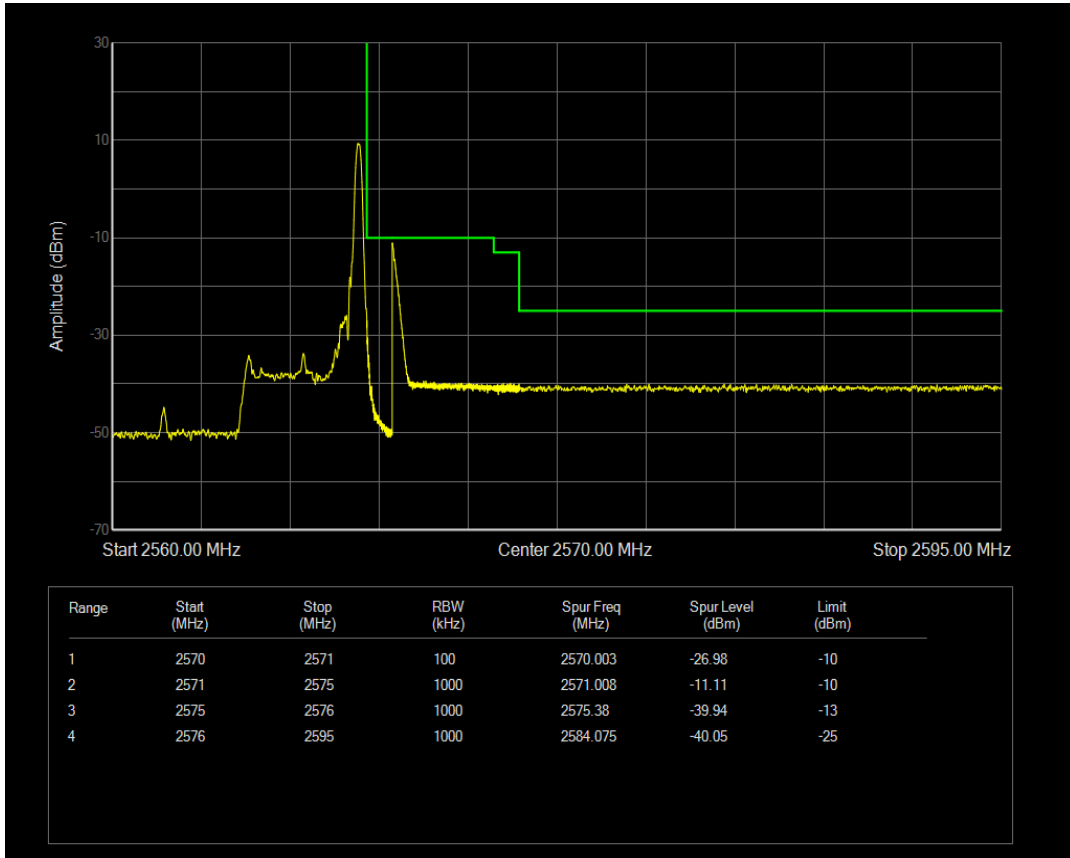

Band7 QAM16 BW=5MHz Channel=20775 RB Size=1 Position=#Max

Band7 QAM16 BW=5MHz Channel=20775 RB Size=25 Position=#0

Band7 QPSK BW=5MHz Channel=21425 RB Size=1 Position=#0

Band7 QPSK BW=5MHz Channel=21425 RB Size=1 Position=#Max