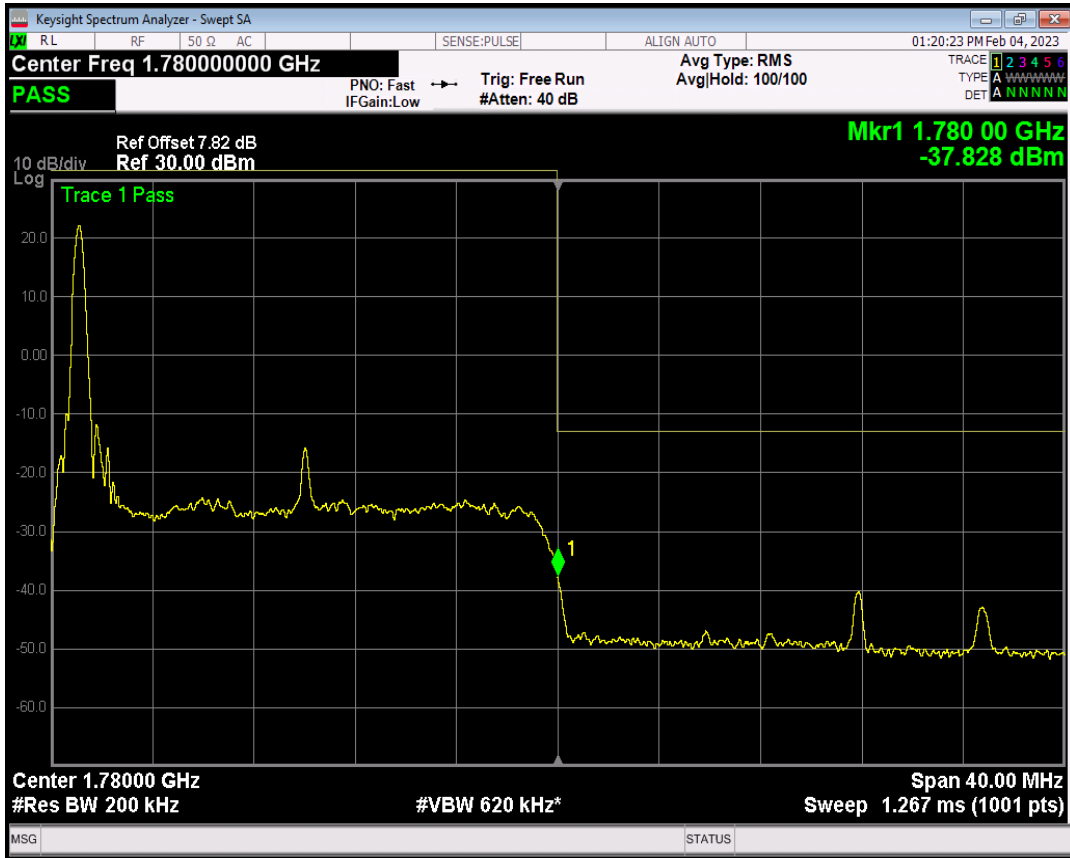

Band66 QAM16 BW=20MHz Channel=132572 RB Size=1 Position=#0

Band66 QAM16 BW=20MHz Channel=132572 RB Size=1 Position=#Max