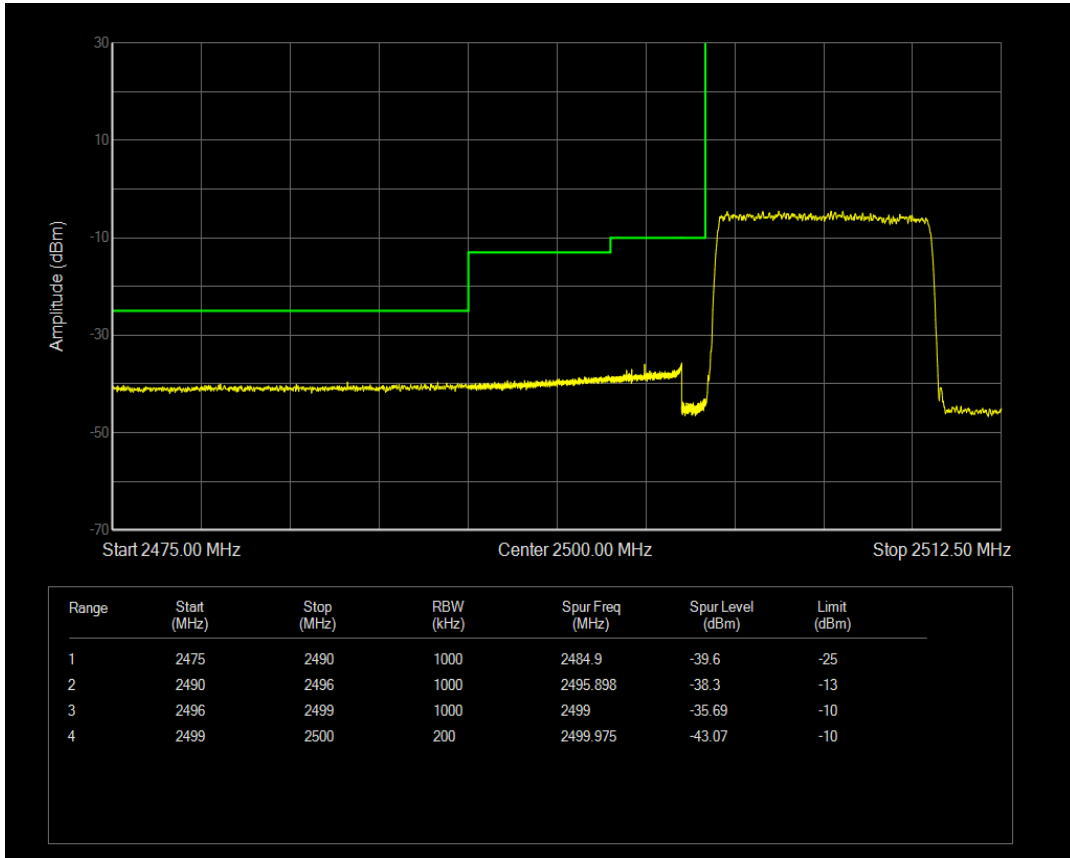

Band7 QPSK BW=10MHz Channel=20800 RB Size=1 Position=#0

Band7 QPSK BW=10MHz Channel=20800 RB Size=1 Position=#Max

Band7 QPSK BW=10MHz Channel=20800 RB Size=50 Position=#0

Band7 QAM16 BW=10MHz Channel=20800 RB Size=1 Position=#0

Band7 QAM16 BW=10MHz Channel=20800 RB Size=1 Position=#Max

Band7 QAM16 BW=10MHz Channel=20800 RB Size=50 Position=#0

Band7 QPSK BW=10MHz Channel=21400 RB Size=1 Position=#0

Band7 QPSK BW=10MHz Channel=21400 RB Size=1 Position=#Max