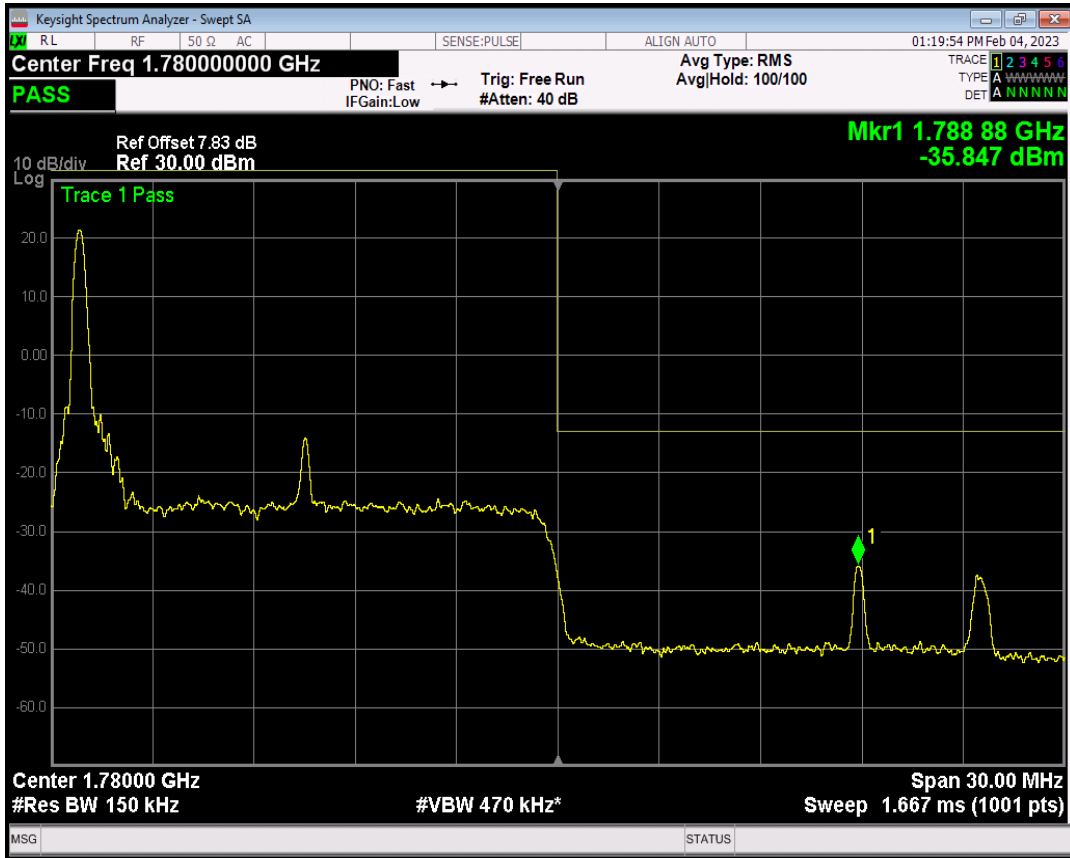

Band66 QAM16 BW=15MHz Channel=132597 RB Size=1 Position=#0

Band66 QAM16 BW=15MHz Channel=132597 RB Size=1 Position=#Max