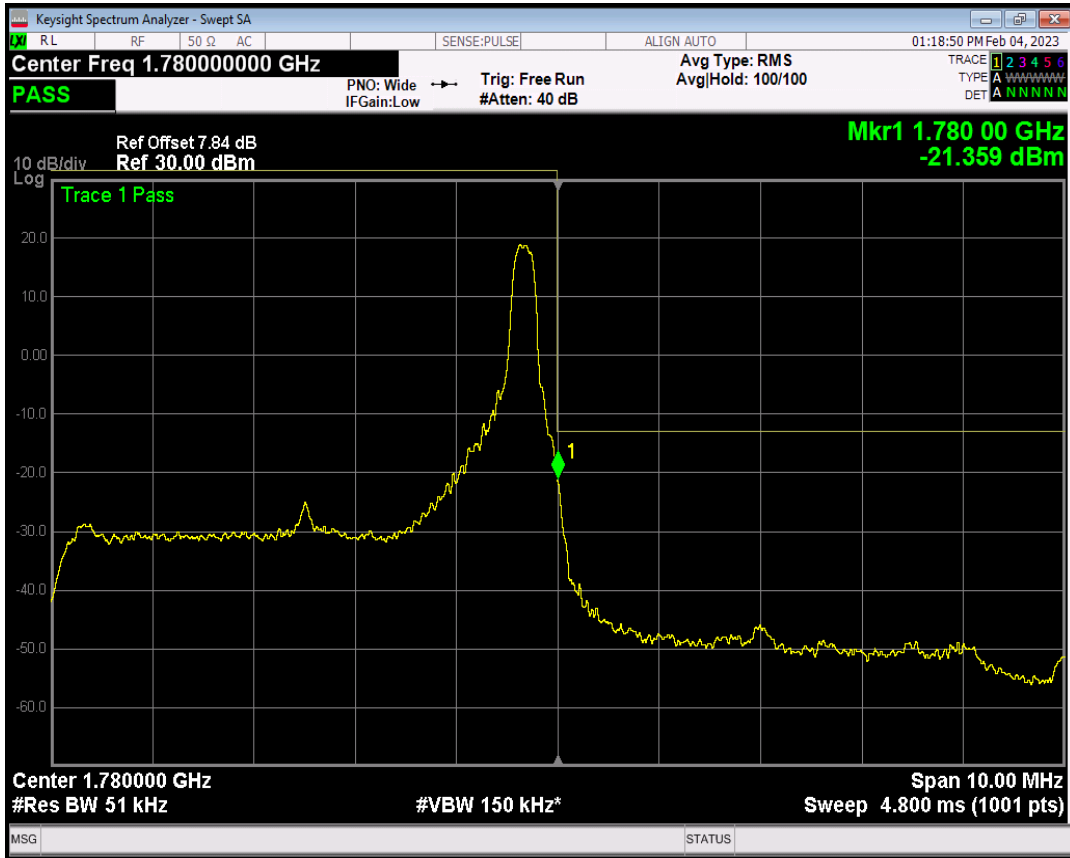

Band66 QAM16 BW=5MHz Channel=131997 RB Size=1 Position=#Max

Band66 QAM16 BW=5MHz Channel=131997 RB Size=25 Position=#0

Band66 QPSK BW=5MHz Channel=132647 RB Size=1 Position=#0

Band66 QPSK BW=5MHz Channel=132647 RB Size=1 Position=#Max