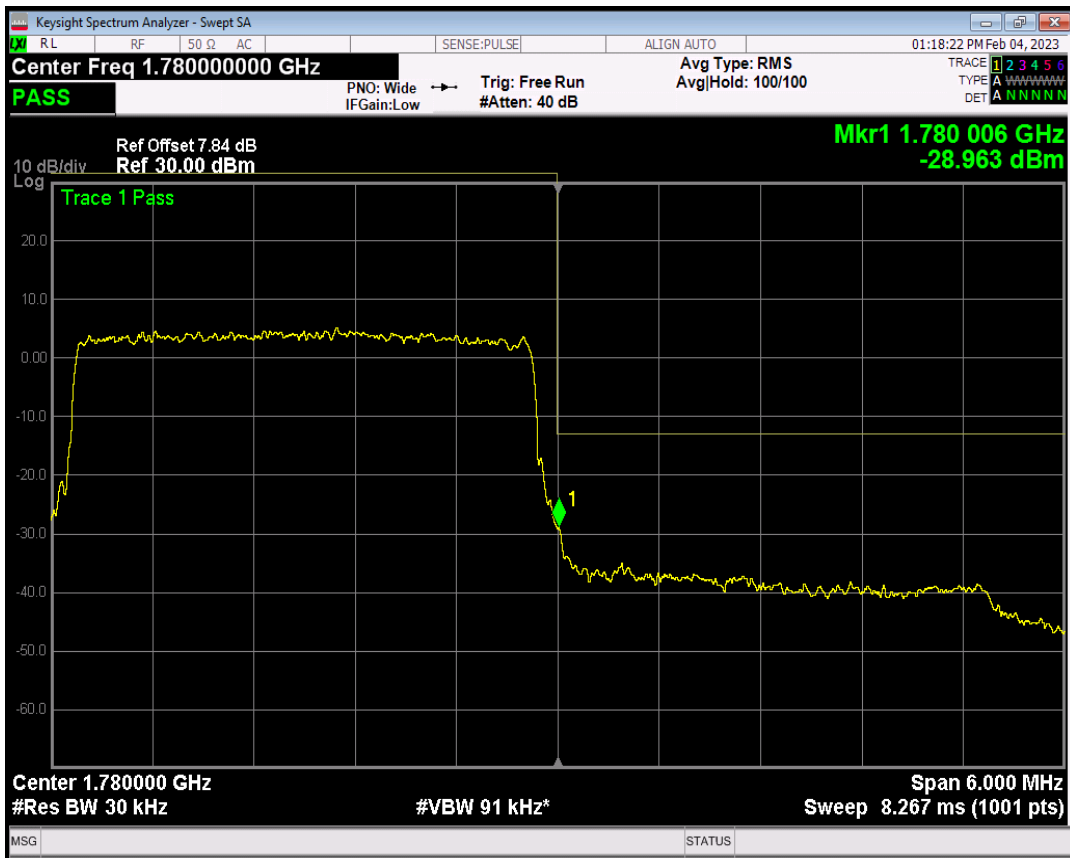

Band66 QPSK BW=3MHz Channel=132657 RB Size=15 Position=#0

Band66 QAM16 BW=3MHz Channel=132657 RB Size=1 Position=#0