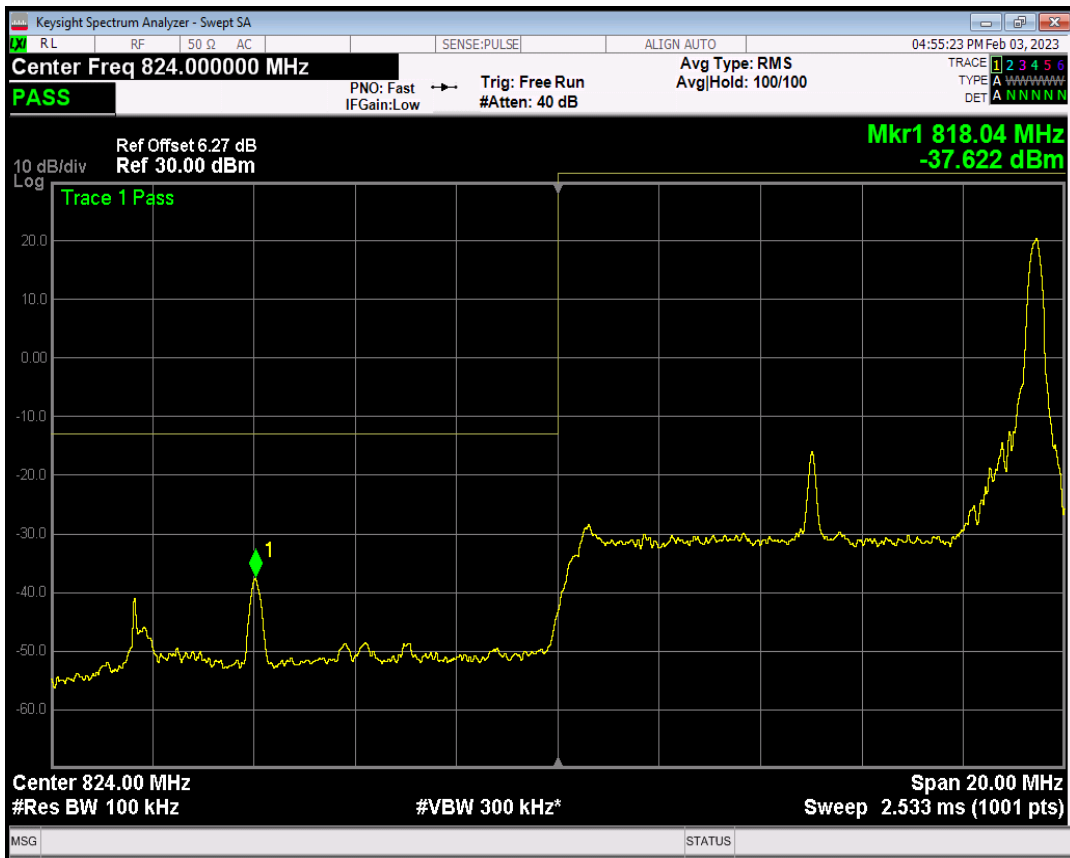

Band5 QAM16 BW=10MHz Channel=20450 RB Size=1 Position=#Max

Band5 QAM16 BW=10MHz Channel=20450 RB Size=50 Position=#0