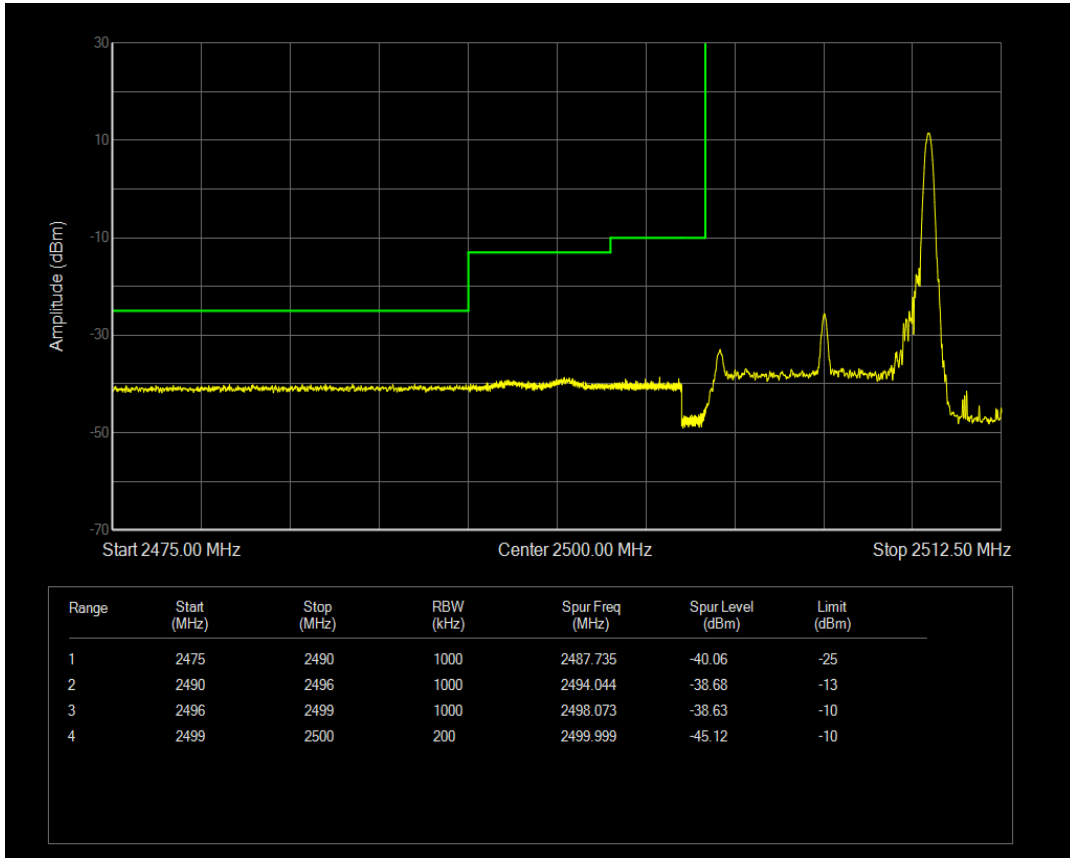

Band7 QPSK BW=5MHz Channel=21425 RB Size=25 Position=#0

Band7 QAM16 BW=5MHz Channel=21425 RB Size=1 Position=#0

Band7 QAM16 BW=5MHz Channel=21425 RB Size=1 Position=#Max

Band7 QAM16 BW=5MHz Channel=21425 RB Size=25 Position=#0

Band7 QPSK BW=10MHz Channel=20800 RB Size=1 Position=#0

Band7 QPSK BW=10MHz Channel=20800 RB Size=1 Position=#Max

Band7 QPSK BW=10MHz Channel=20800 RB Size=50 Position=#0

Band7 QAM16 BW=10MHz Channel=20800 RB Size=1 Position=#0