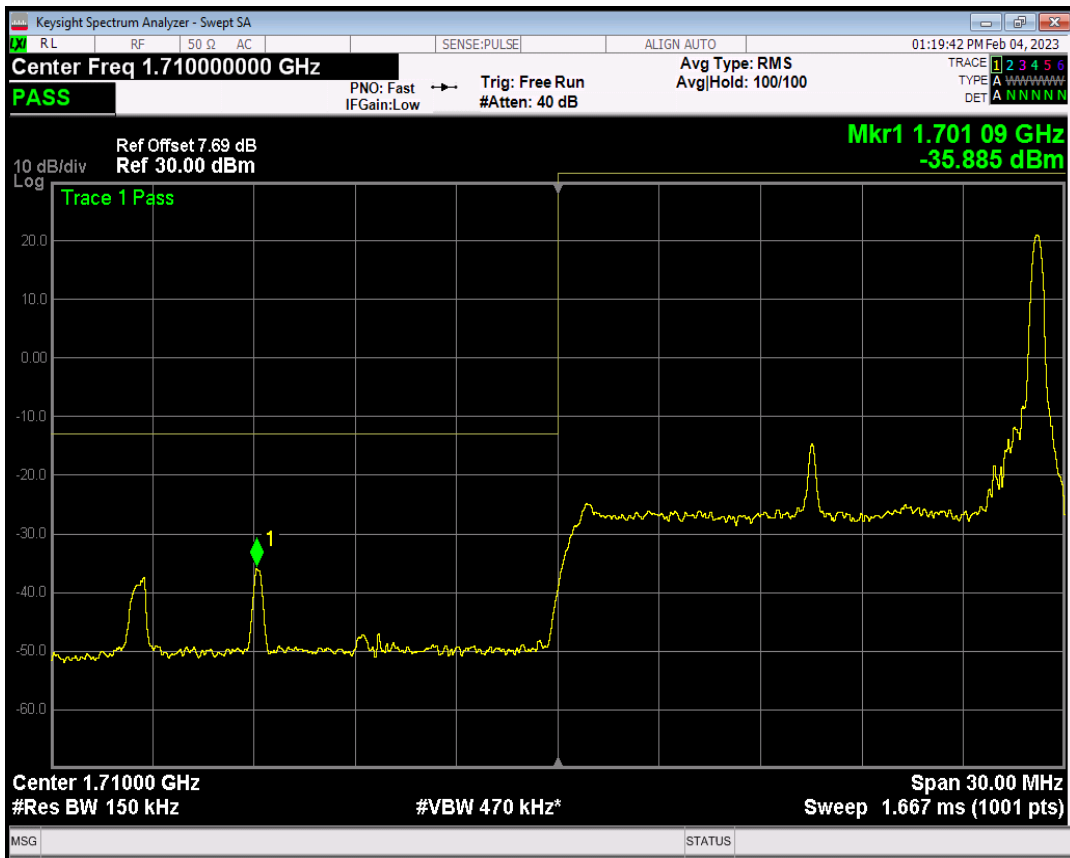

Band66 QAM16 BW=15MHz Channel=132047 RB Size=1 Position=#Max

Band66 QAM16 BW=15MHz Channel=132047 RB Size=75 Position=#0