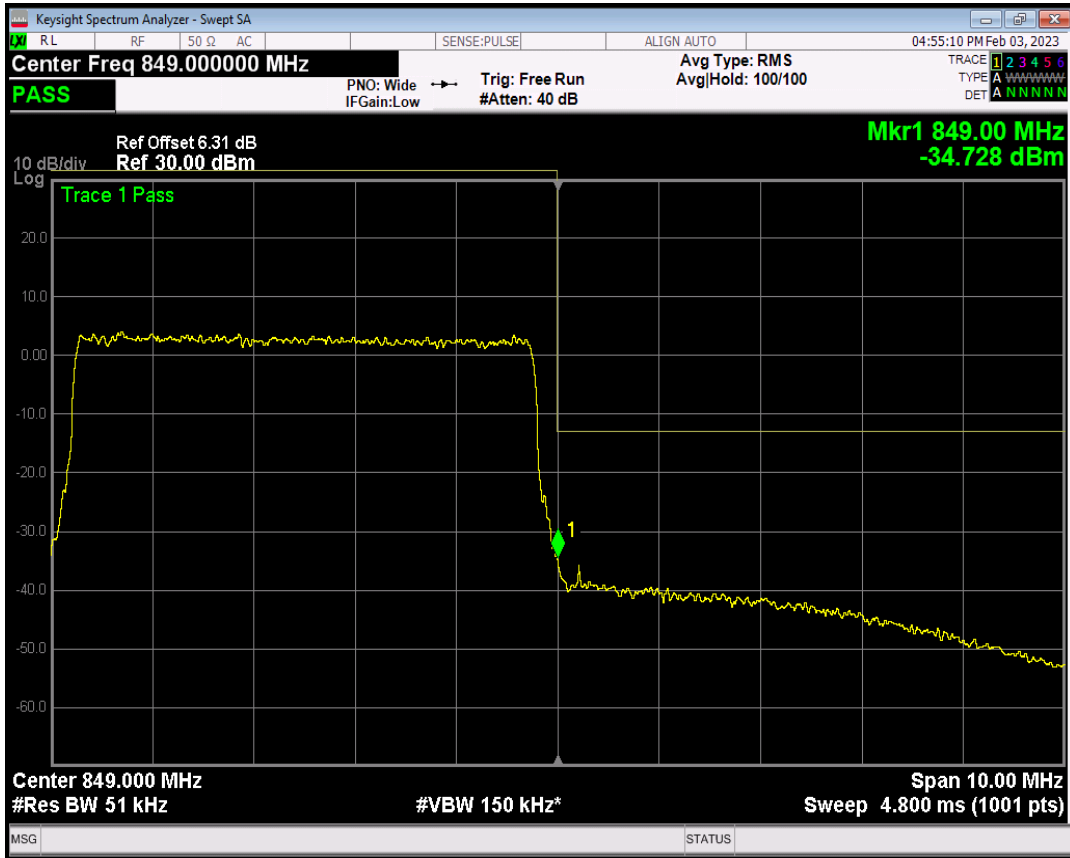

Band5 QPSK BW=5MHz Channel=20625 RB Size=25 Position=#0

Band5 QAM16 BW=5MHz Channel=20625 RB Size=1 Position=#0

Band5 QAM16 BW=5MHz Channel=20625 RB Size=1 Position=#Max

Band5 QAM16 BW=5MHz Channel=20625 RB Size=25 Position=#0