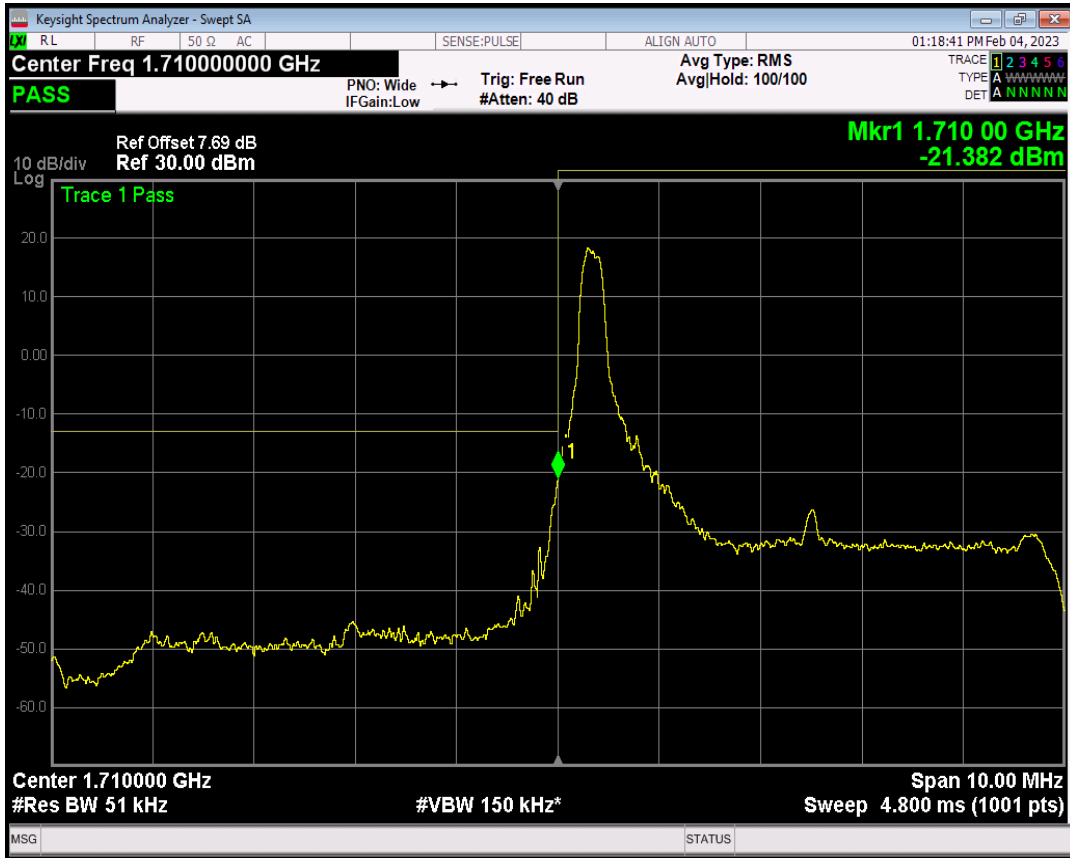

Band66 QPSK BW=5MHz Channel=131997 RB Size=1 Position=#0

Band66 QPSK BW=5MHz Channel=131997 RB Size=1 Position=#Max

Band66 QPSK BW=5MHz Channel=131997 RB Size=25 Position=#0

Band66 QAM16 BW=5MHz Channel=131997 RB Size=1 Position=#0