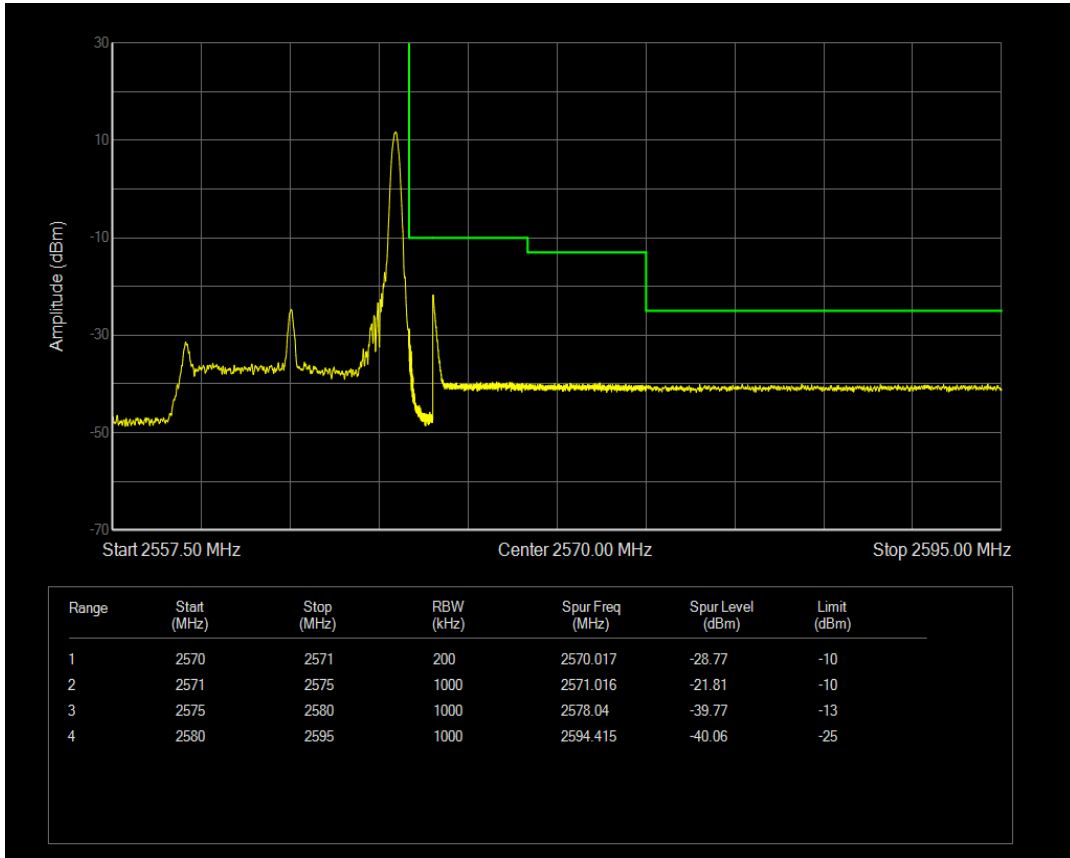

Band7 QPSK BW=10MHz Channel=20800 RB Size=1 Position=#0

Band7 QPSK BW=10MHz Channel=20800 RB Size=1 Position=#Max

Band7 QPSK BW=10MHz Channel=20800 RB Size=50 Position=#0

Band7 QAM16 BW=10MHz Channel=20800 RB Size=1 Position=#0

Band7 QAM16 BW=10MHz Channel=20800 RB Size=1 Position=#Max

Band7 QAM16 BW=10MHz Channel=20800 RB Size=50 Position=#0

Band7 QPSK BW=10MHz Channel=21400 RB Size=1 Position=#0

Band7 QPSK BW=10MHz Channel=21400 RB Size=1 Position=#Max

Band7 QPSK BW=10MHz Channel=21400 RB Size=50 Position=#0

Band7 QAM16 BW=10MHz Channel=21400 RB Size=1 Position=#0

Band7 QAM16 BW=10MHz Channel=21400 RB Size=1 Position=#Max

Band7 QAM16 BW=10MHz Channel=21400 RB Size=50 Position=#0