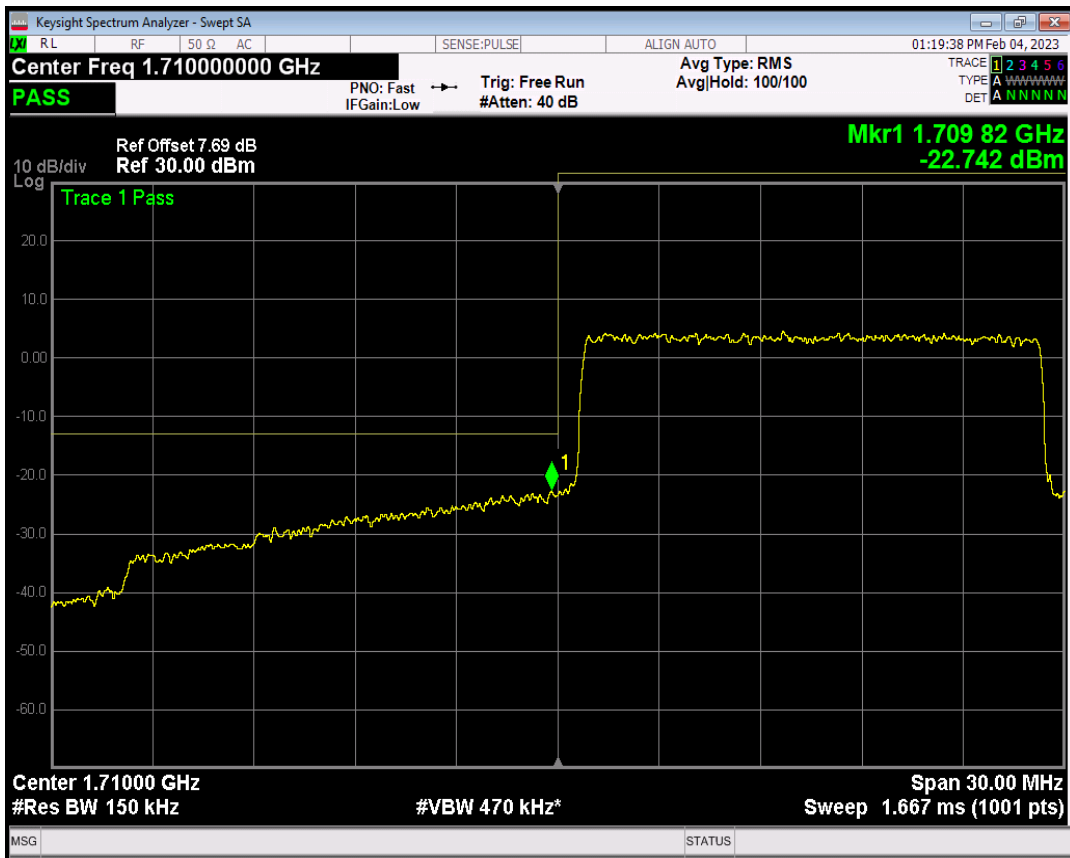

Band66 QPSK BW=15MHz Channel=132047 RB Size=75 Position=#0

Band66 QAM16 BW=15MHz Channel=132047 RB Size=1 Position=#0