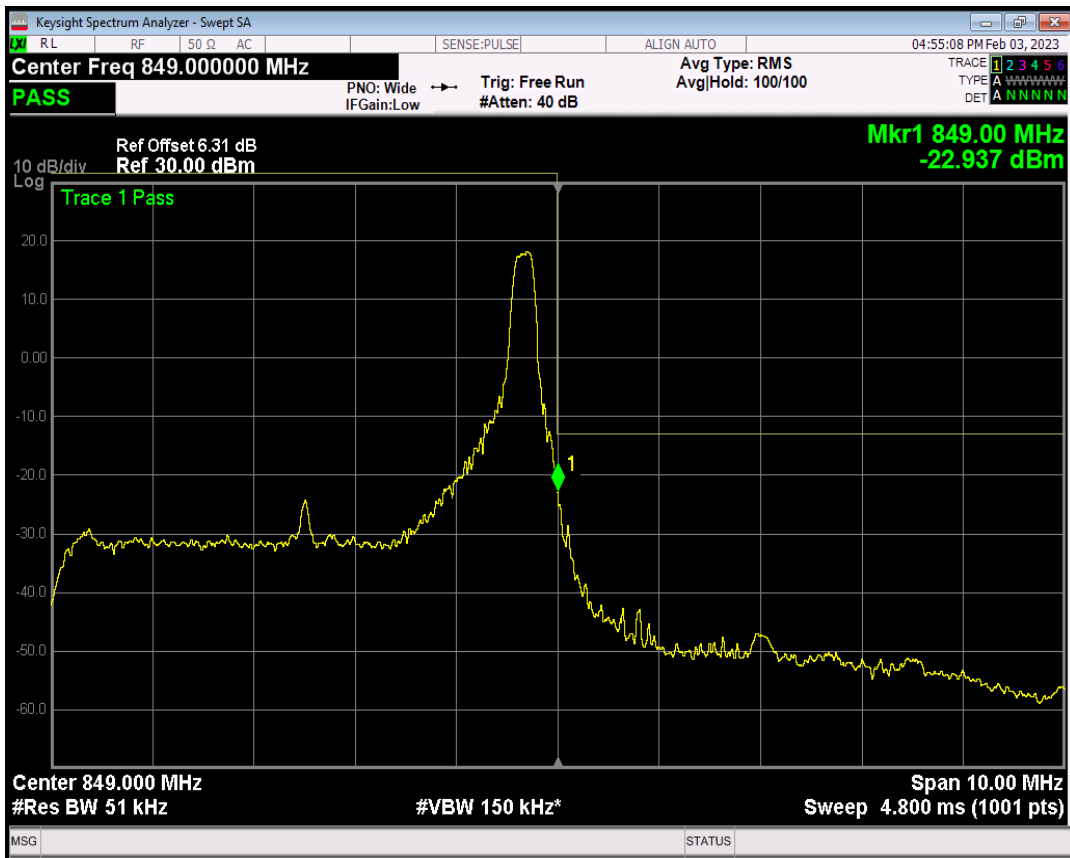

Band5 QAM16 BW=5MHz Channel=20625 RB Size=1 Position=#Max

Band5 QAM16 BW=5MHz Channel=20625 RB Size=25 Position=#0