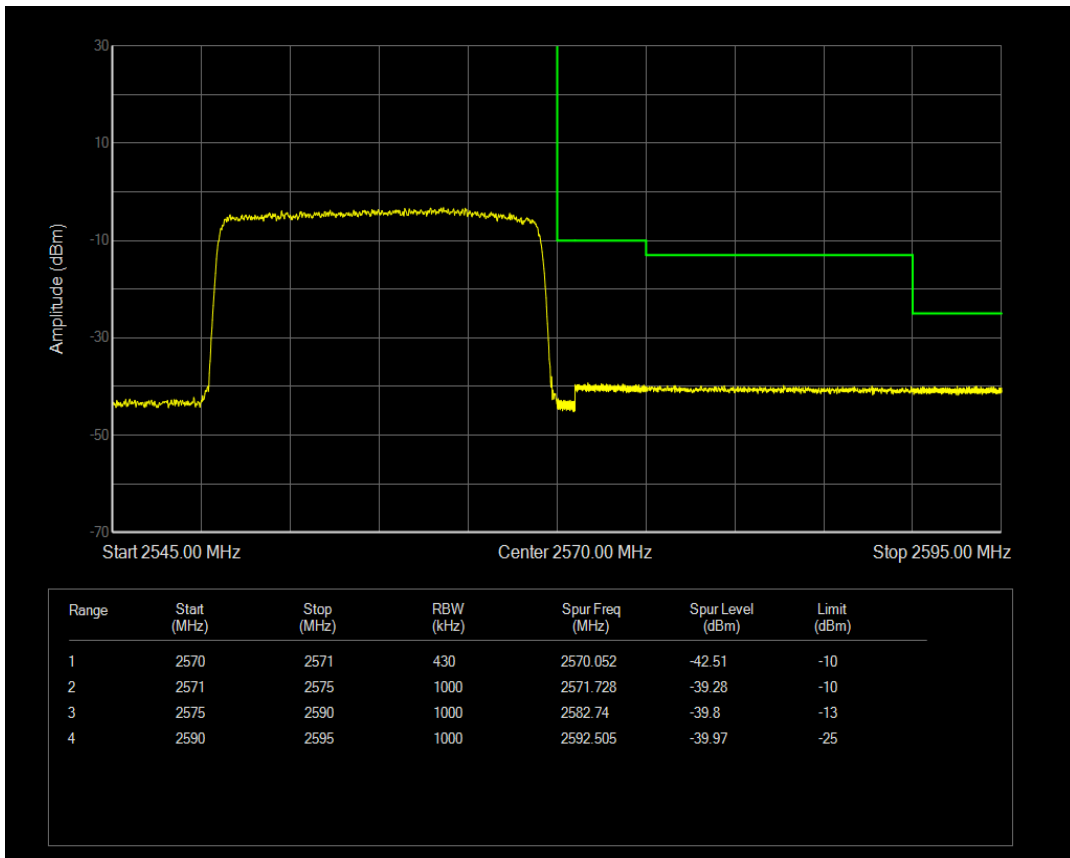

Band7 QAM16 BW=20MHz Channel=20850 RB Size=1 Position=#Max

Band7 QAM16 BW=20MHz Channel=20850 RB Size=100 Position=#0

Band7 QPSK BW=20MHz Channel=21350 RB Size=1 Position=#0

Band7 QPSK BW=20MHz Channel=21350 RB Size=1 Position=#Max

Band7 QPSK BW=20MHz Channel=21350 RB Size=100 Position=#0

Band7 QAM16 BW=20MHz Channel=21350 RB Size=1 Position=#0

Band7 QAM16 BW=20MHz Channel=21350 RB Size=1 Position=#Max

Band7 QAM16 BW=20MHz Channel=21350 RB Size=100 Position=#0