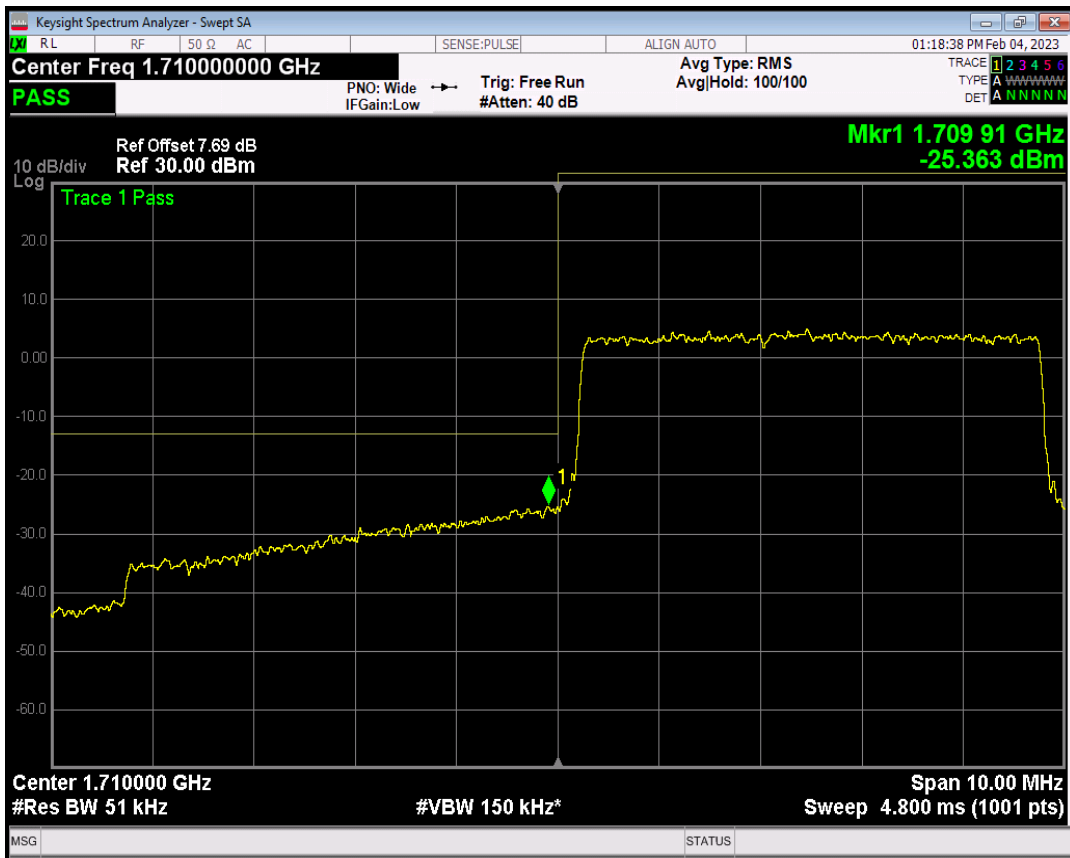

Band66 QPSK BW=5MHz Channel=131997 RB Size=25 Position=#0

Band66 QAM16 BW=5MHz Channel=131997 RB Size=1 Position=#0