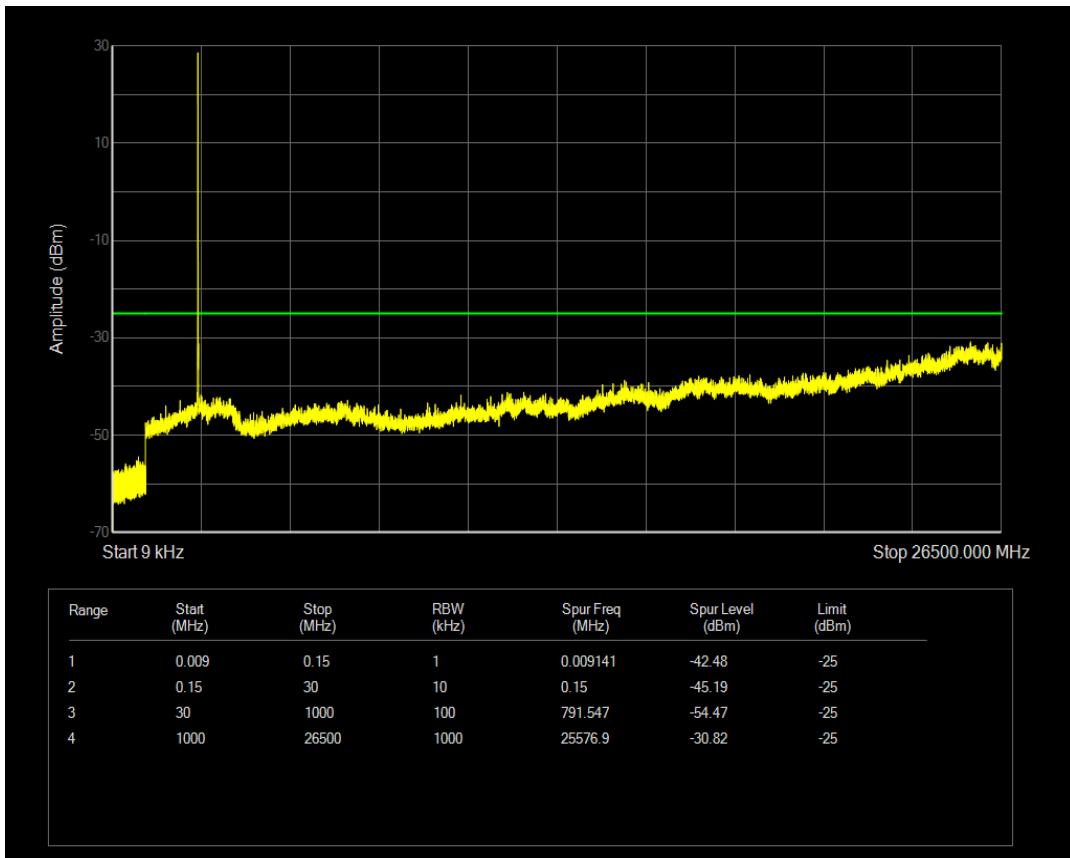

Band7 QAM16 BW=10MHz Channel=21100 RB Size=1 Position=#0

Band7 QAM16 BW=10MHz Channel=21100 RB Size=50 Position=#0

Band7 QPSK BW=10MHz Channel=21400 RB Size=1 Position=#0

Band7 QPSK BW=10MHz Channel=21400 RB Size=50 Position=#0

Band7 QAM16 BW=10MHz Channel=21400 RB Size=1 Position=#0

Band7 QAM16 BW=10MHz Channel=21400 RB Size=50 Position=#0

Band7 QPSK BW=15MHz Channel=20825 RB Size=1 Position=#0

Band7 QPSK BW=15MHz Channel=20825 RB Size=75 Position=#0

Band7 QAM16 BW=15MHz Channel=20825 RB Size=1 Position=#0

Band7 QAM16 BW=15MHz Channel=20825 RB Size=75 Position=#0

Band7 QPSK BW=15MHz Channel=21100 RB Size=1 Position=#0

Band7 QPSK BW=15MHz Channel=21100 RB Size=75 Position=#0