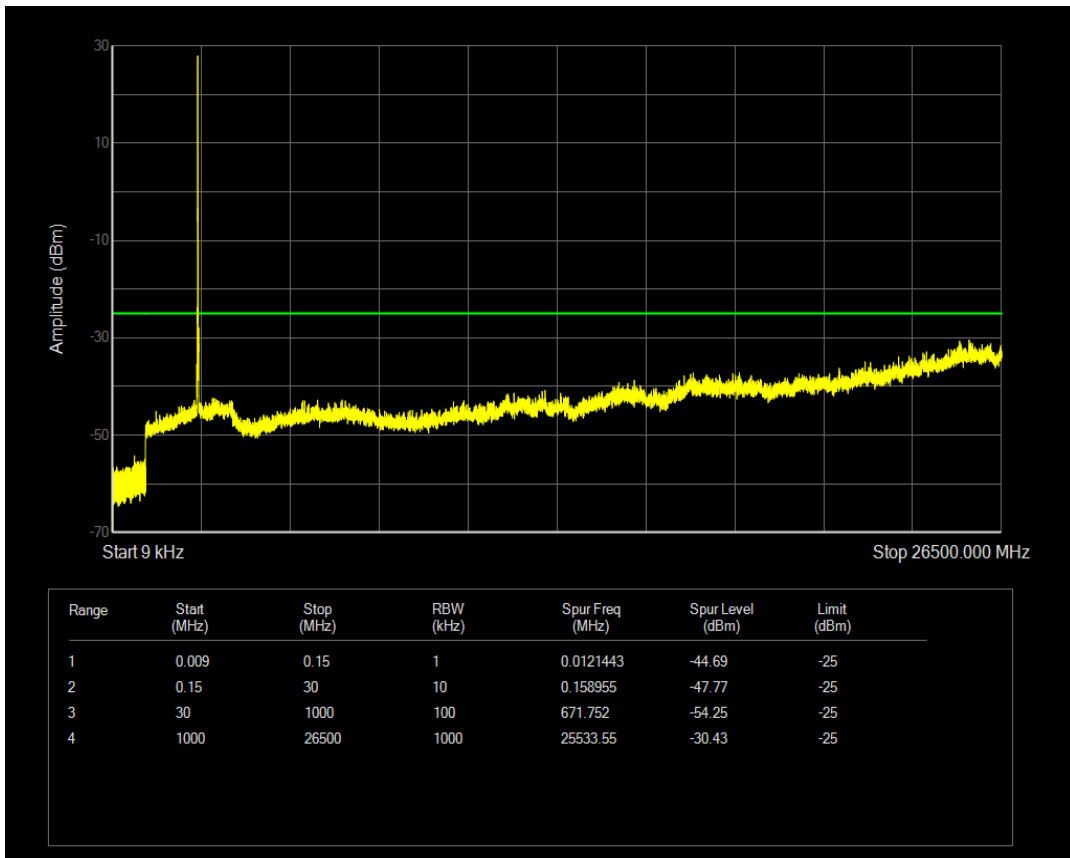

Band7 QAM16 BW=10MHz Channel=21400 RB Size=1 Position=#0

Band7 QAM16 BW=10MHz Channel=21400 RB Size=50 Position=#0

Band7 QPSK BW=15MHz Channel=20825 RB Size=1 Position=#0

Band7 QPSK BW=15MHz Channel=20825 RB Size=75 Position=#0

Band7 QAM16 BW=15MHz Channel=20825 RB Size=1 Position=#0

Band7 QAM16 BW=15MHz Channel=20825 RB Size=75 Position=#0

Band7 QPSK BW=15MHz Channel=21100 RB Size=1 Position=#0

Band7 QPSK BW=15MHz Channel=21100 RB Size=75 Position=#0

Band7 QAM16 BW=15MHz Channel=21100 RB Size=1 Position=#0

Band7 QAM16 BW=15MHz Channel=21100 RB Size=75 Position=#0

Band7 QPSK BW=15MHz Channel=21375 RB Size=1 Position=#0

Band7 QPSK BW=15MHz Channel=21375 RB Size=75 Position=#0