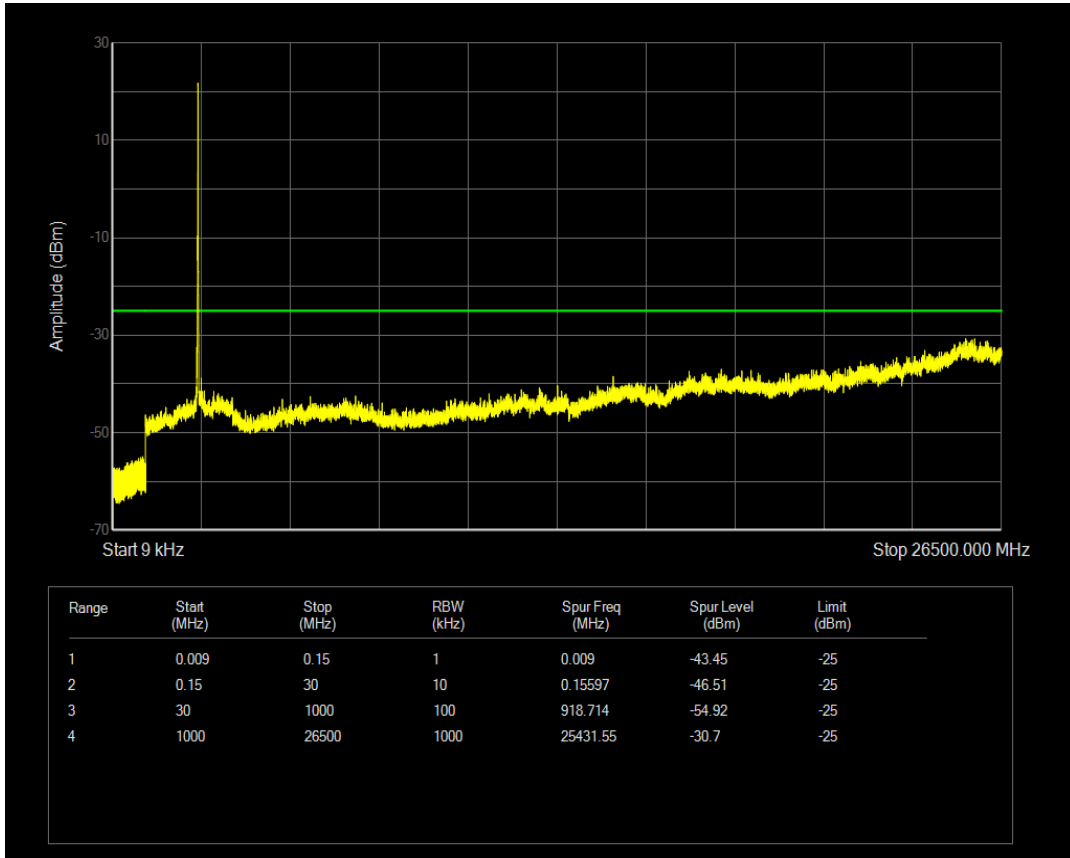

Band7 QAM16 BW=10MHz Channel=21100 RB Size=1 Position=#0

Band7 QAM16 BW=10MHz Channel=21100 RB Size=50 Position=#0

Band7 QPSK BW=10MHz Channel=21400 RB Size=1 Position=#0

Band7 QPSK BW=10MHz Channel=21400 RB Size=50 Position=#0

Band7 QAM16 BW=10MHz Channel=21400 RB Size=1 Position=#0

Band7 QAM16 BW=10MHz Channel=21400 RB Size=50 Position=#0

Band7 QPSK BW=15MHz Channel=20825 RB Size=1 Position=#0

Band7 QPSK BW=15MHz Channel=20825 RB Size=75 Position=#0

Band7 QAM16 BW=15MHz Channel=20825 RB Size=1 Position=#0

Band7 QAM16 BW=15MHz Channel=20825 RB Size=75 Position=#0

Band7 QPSK BW=15MHz Channel=21100 RB Size=1 Position=#0

Band7 QPSK BW=15MHz Channel=21100 RB Size=75 Position=#0