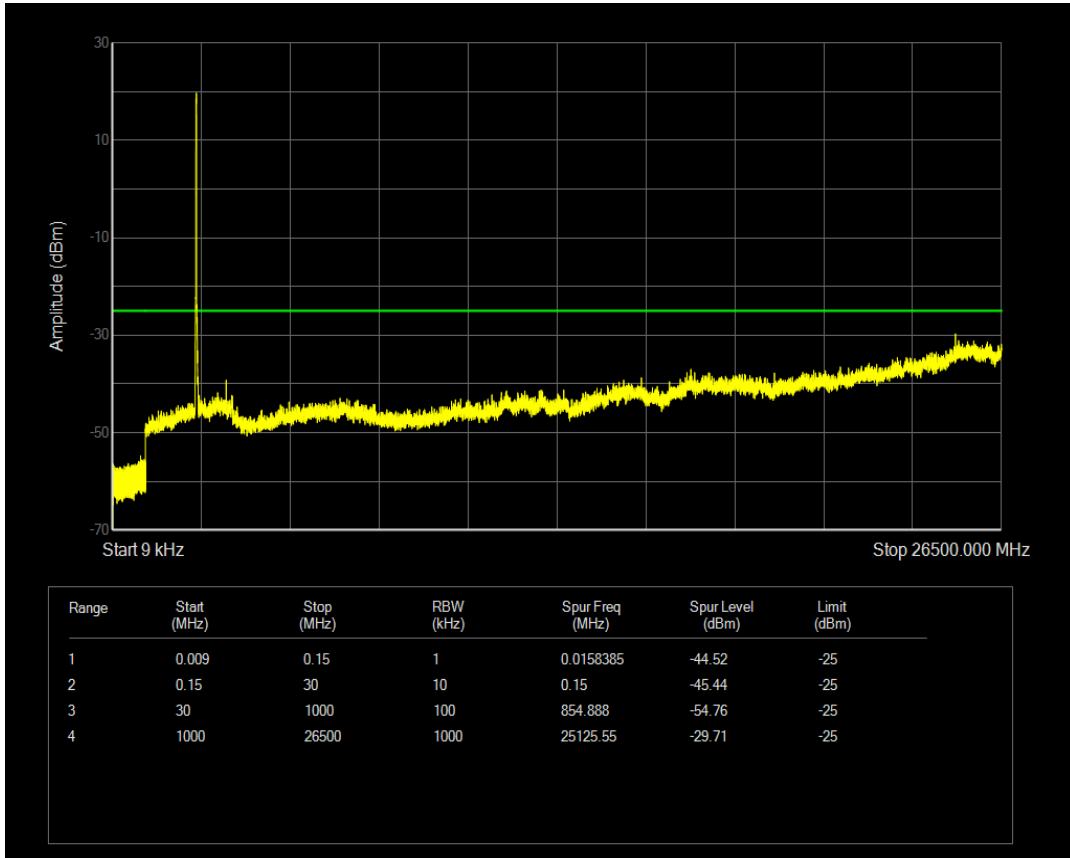

Band7 QAM16 BW=15MHz Channel=21375 RB Size=1 Position=#0

Band7 QAM16 BW=15MHz Channel=21375 RB Size=75 Position=#0

Band7 QPSK BW=20MHz Channel=20850 RB Size=1 Position=#0

Band7 QPSK BW=20MHz Channel=20850 RB Size=100 Position=#0

Band7 QAM16 BW=20MHz Channel=20850 RB Size=1 Position=#0

Band7 QAM16 BW=20MHz Channel=20850 RB Size=100 Position=#0

Band7 QPSK BW=20MHz Channel=21100 RB Size=1 Position=#0

Band7 QPSK BW=20MHz Channel=21100 RB Size=100 Position=#0