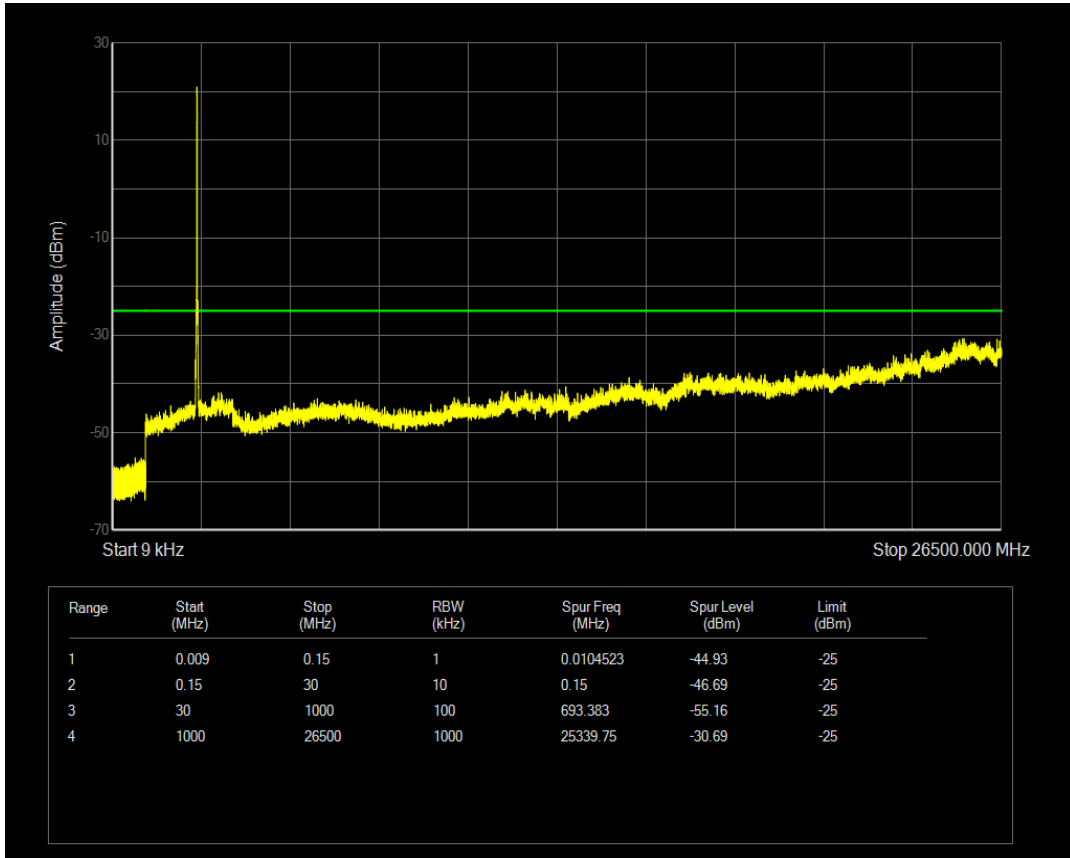

Band7 QAM16 BW=10MHz Channel=21400 RB Size=1 Position=#0

Band7 QAM16 BW=10MHz Channel=21400 RB Size=50 Position=#0

Band7 QPSK BW=15MHz Channel=20825 RB Size=1 Position=#0

Band7 QPSK BW=15MHz Channel=20825 RB Size=75 Position=#0

Band7 QAM16 BW=15MHz Channel=20825 RB Size=1 Position=#0

Band7 QAM16 BW=15MHz Channel=20825 RB Size=75 Position=#0

Band7 QPSK BW=15MHz Channel=21100 RB Size=1 Position=#0

Band7 QPSK BW=15MHz Channel=21100 RB Size=75 Position=#0

Band7 QAM16 BW=15MHz Channel=21100 RB Size=1 Position=#0

Band7 QAM16 BW=15MHz Channel=21100 RB Size=75 Position=#0

Band7 QPSK BW=15MHz Channel=21375 RB Size=1 Position=#0

Band7 QPSK BW=15MHz Channel=21375 RB Size=75 Position=#0