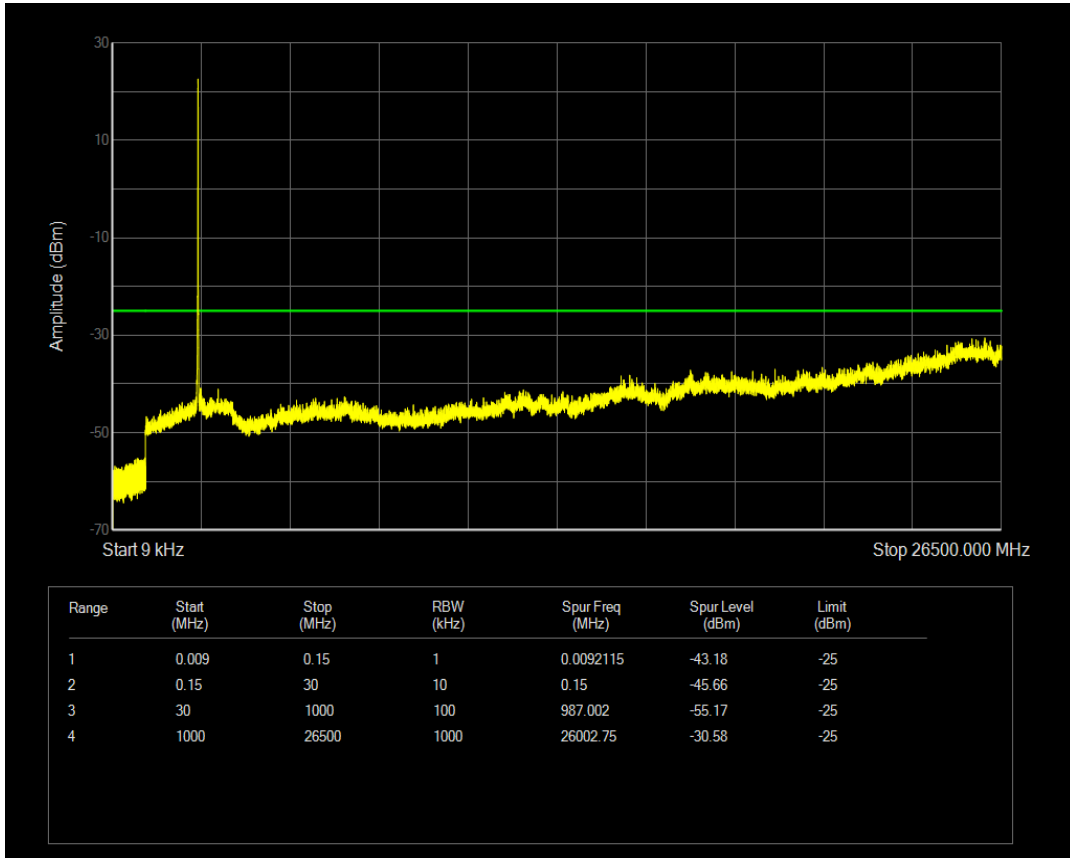

Band7 QAM16 BW=10MHz Channel=21100 RB Size=1 Position=#0

Band7 QAM16 BW=10MHz Channel=21100 RB Size=50 Position=#0

Band7 QPSK BW=10MHz Channel=21400 RB Size=1 Position=#0

Band7 QPSK BW=10MHz Channel=21400 RB Size=50 Position=#0

Band7 QAM16 BW=10MHz Channel=21400 RB Size=1 Position=#0

Band7 QAM16 BW=10MHz Channel=21400 RB Size=50 Position=#0

Band7 QPSK BW=15MHz Channel=20825 RB Size=1 Position=#0

Band7 QPSK BW=15MHz Channel=20825 RB Size=75 Position=#0

Band7 QAM16 BW=15MHz Channel=20825 RB Size=1 Position=#0

Band7 QAM16 BW=15MHz Channel=20825 RB Size=75 Position=#0

Band7 QPSK BW=15MHz Channel=21100 RB Size=1 Position=#0

Band7 QPSK BW=15MHz Channel=21100 RB Size=75 Position=#0