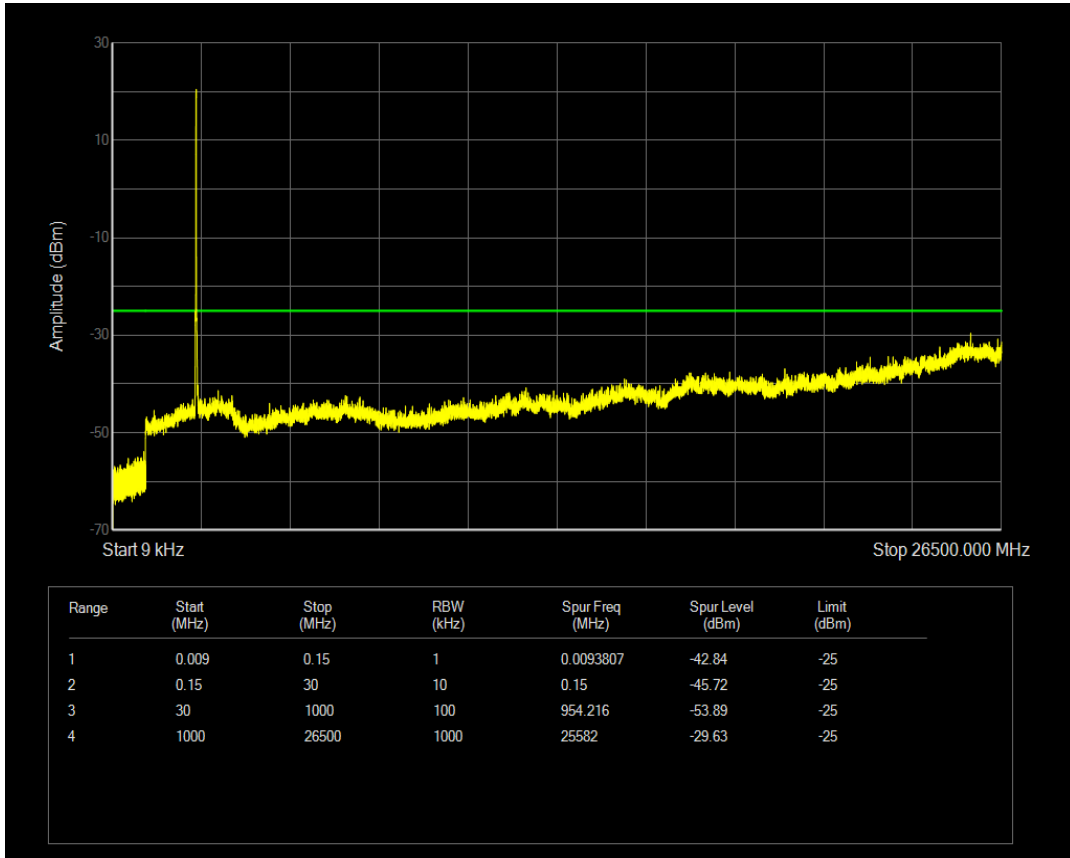

Band7 QAM16 BW=10MHz Channel=21100 RB Size=1 Position=#0

Band7 QAM16 BW=10MHz Channel=21100 RB Size=50 Position=#0

Band7 QPSK BW=10MHz Channel=21400 RB Size=1 Position=#0

Band7 QPSK BW=10MHz Channel=21400 RB Size=50 Position=#0

Band7 QAM16 BW=10MHz Channel=21400 RB Size=1 Position=#0

Band7 QAM16 BW=10MHz Channel=21400 RB Size=50 Position=#0

Band7 QPSK BW=15MHz Channel=20825 RB Size=1 Position=#0

Band7 QPSK BW=15MHz Channel=20825 RB Size=75 Position=#0

Band7 QAM16 BW=15MHz Channel=20825 RB Size=1 Position=#0

Band7 QAM16 BW=15MHz Channel=20825 RB Size=75 Position=#0

Band7 QPSK BW=15MHz Channel=21100 RB Size=1 Position=#0

Band7 QPSK BW=15MHz Channel=21100 RB Size=75 Position=#0