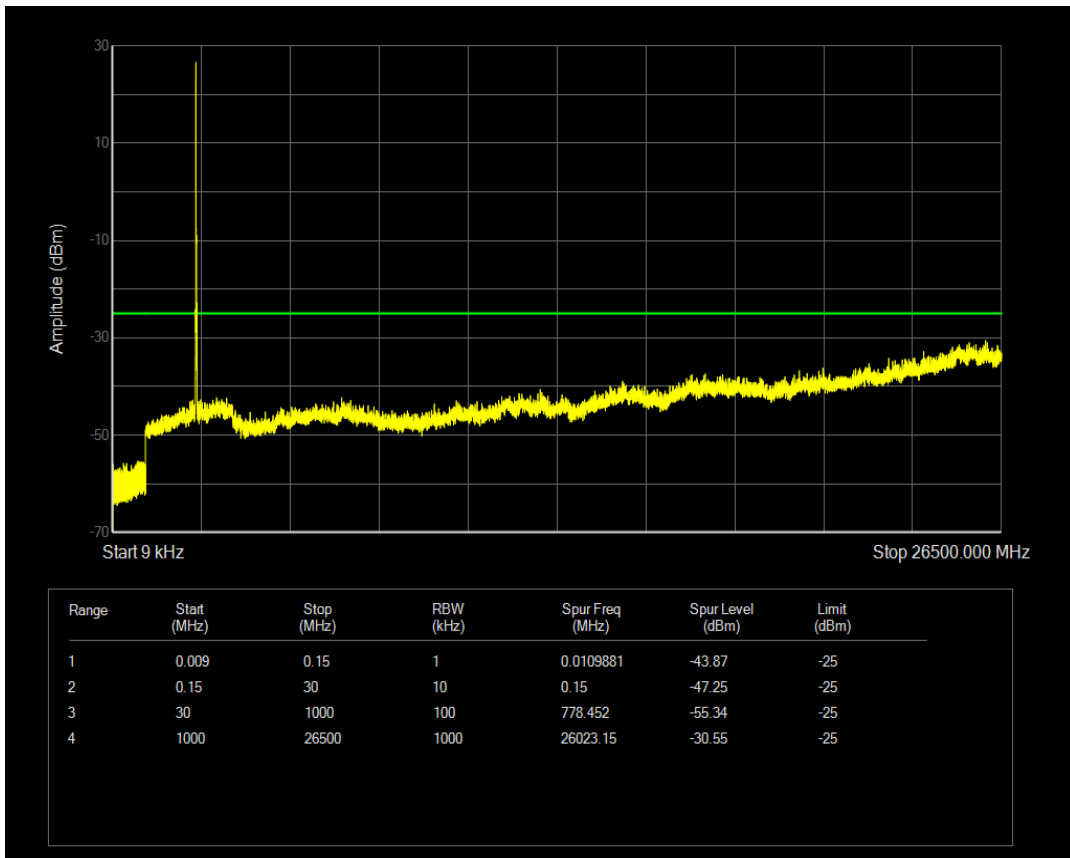

Band7 QAM16 BW=15MHz Channel=21375 RB Size=1 Position=#0

Band7 QAM16 BW=15MHz Channel=21375 RB Size=75 Position=#0

Band7 QPSK BW=20MHz Channel=20850 RB Size=1 Position=#0

Band7 QPSK BW=20MHz Channel=20850 RB Size=100 Position=#0

Band7 QAM16 BW=20MHz Channel=20850 RB Size=1 Position=#0

Band7 QAM16 BW=20MHz Channel=20850 RB Size=100 Position=#0

Band7 QPSK BW=20MHz Channel=21100 RB Size=1 Position=#0

Band7 QPSK BW=20MHz Channel=21100 RB Size=100 Position=#0