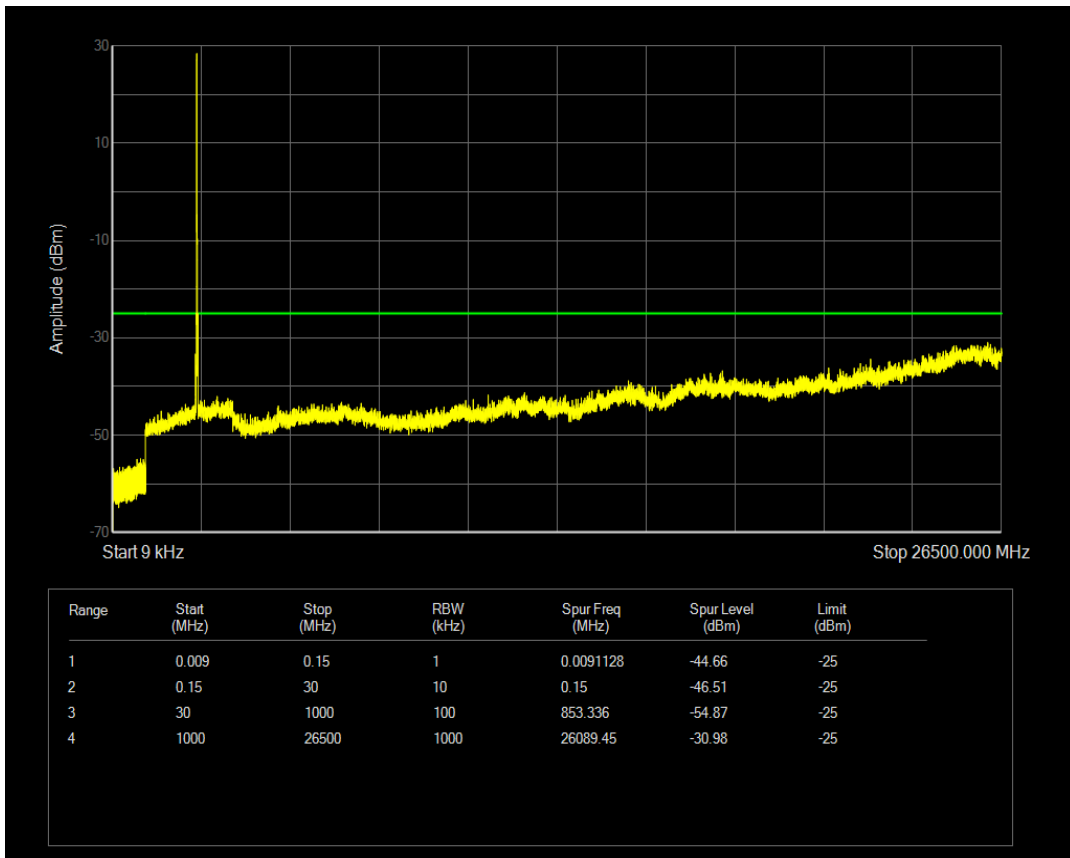

Band7 QAM16 BW=15MHz Channel=21375 RB Size=1 Position=#0

Band7 QAM16 BW=15MHz Channel=21375 RB Size=75 Position=#0

Band7 QPSK BW=20MHz Channel=20850 RB Size=1 Position=#0

Band7 QPSK BW=20MHz Channel=20850 RB Size=100 Position=#0

Band7 QAM16 BW=20MHz Channel=20850 RB Size=1 Position=#0

Band7 QAM16 BW=20MHz Channel=20850 RB Size=100 Position=#0

Band7 QPSK BW=20MHz Channel=21100 RB Size=1 Position=#0

Band7 QPSK BW=20MHz Channel=21100 RB Size=100 Position=#0