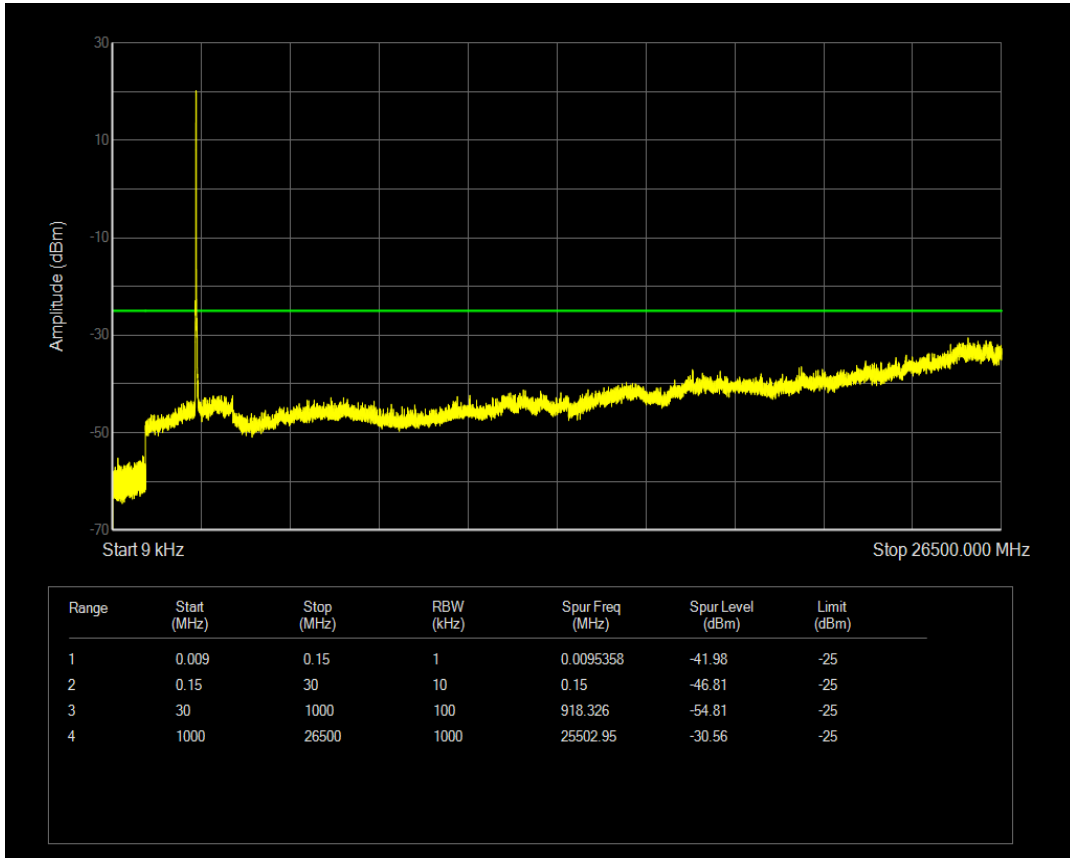

Band7 QAM16 BW=10MHz Channel=21100 RB Size=1 Position=#0

Band7 QAM16 BW=10MHz Channel=21100 RB Size=50 Position=#0

Band7 QPSK BW=10MHz Channel=21400 RB Size=1 Position=#0

Band7 QPSK BW=10MHz Channel=21400 RB Size=50 Position=#0

Band7 QAM16 BW=10MHz Channel=21400 RB Size=1 Position=#0

Band7 QAM16 BW=10MHz Channel=21400 RB Size=50 Position=#0

Band7 QPSK BW=15MHz Channel=20825 RB Size=1 Position=#0

Band7 QPSK BW=15MHz Channel=20825 RB Size=75 Position=#0

Band7 QAM16 BW=15MHz Channel=20825 RB Size=1 Position=#0

Band7 QAM16 BW=15MHz Channel=20825 RB Size=75 Position=#0

Band7 QPSK BW=15MHz Channel=21100 RB Size=1 Position=#0

Band7 QPSK BW=15MHz Channel=21100 RB Size=75 Position=#0