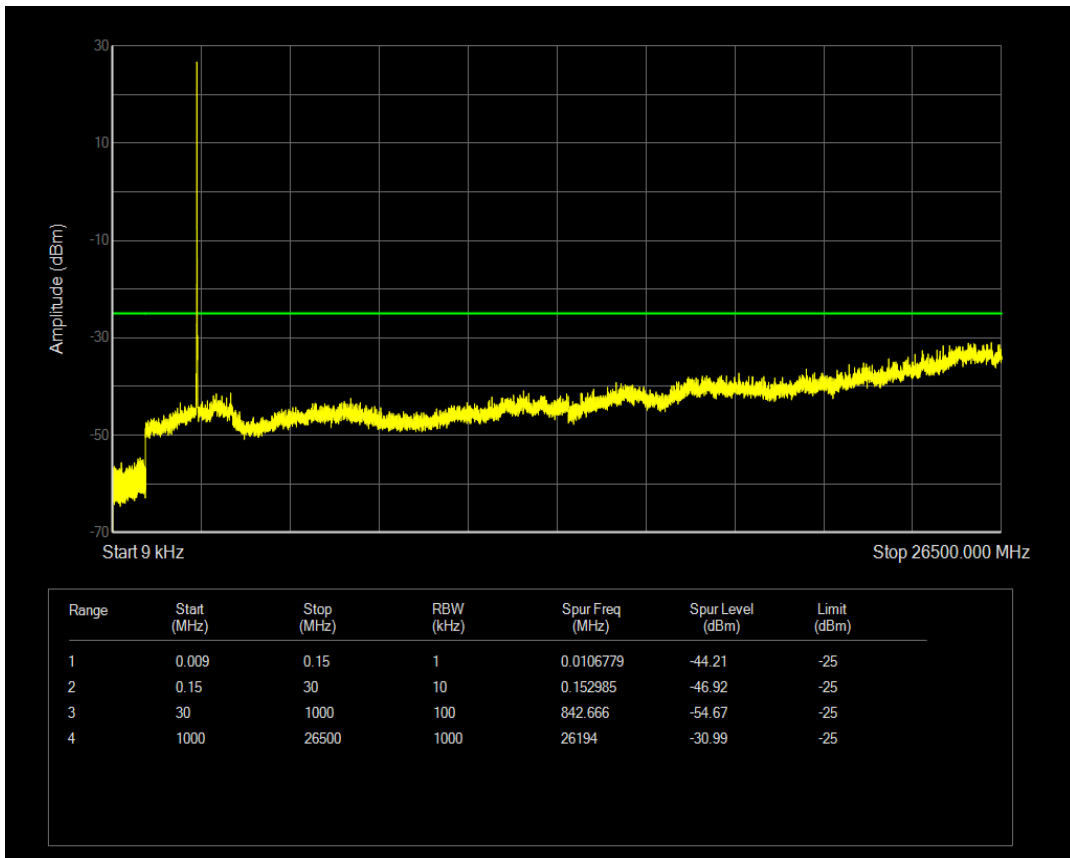

Band7 QAM16 BW=10MHz Channel=21100 RB Size=1 Position=#0

Band7 QAM16 BW=10MHz Channel=21100 RB Size=50 Position=#0

Band7 QPSK BW=10MHz Channel=21400 RB Size=1 Position=#0

Band7 QPSK BW=10MHz Channel=21400 RB Size=50 Position=#0

Band7 QAM16 BW=10MHz Channel=21400 RB Size=1 Position=#0

Band7 QAM16 BW=10MHz Channel=21400 RB Size=50 Position=#0

Band7 QPSK BW=15MHz Channel=20825 RB Size=1 Position=#0

Band7 QPSK BW=15MHz Channel=20825 RB Size=75 Position=#0

Band7 QAM16 BW=15MHz Channel=20825 RB Size=1 Position=#0

Band7 QAM16 BW=15MHz Channel=20825 RB Size=75 Position=#0

Band7 QPSK BW=15MHz Channel=21100 RB Size=1 Position=#0

Band7 QPSK BW=15MHz Channel=21100 RB Size=75 Position=#0