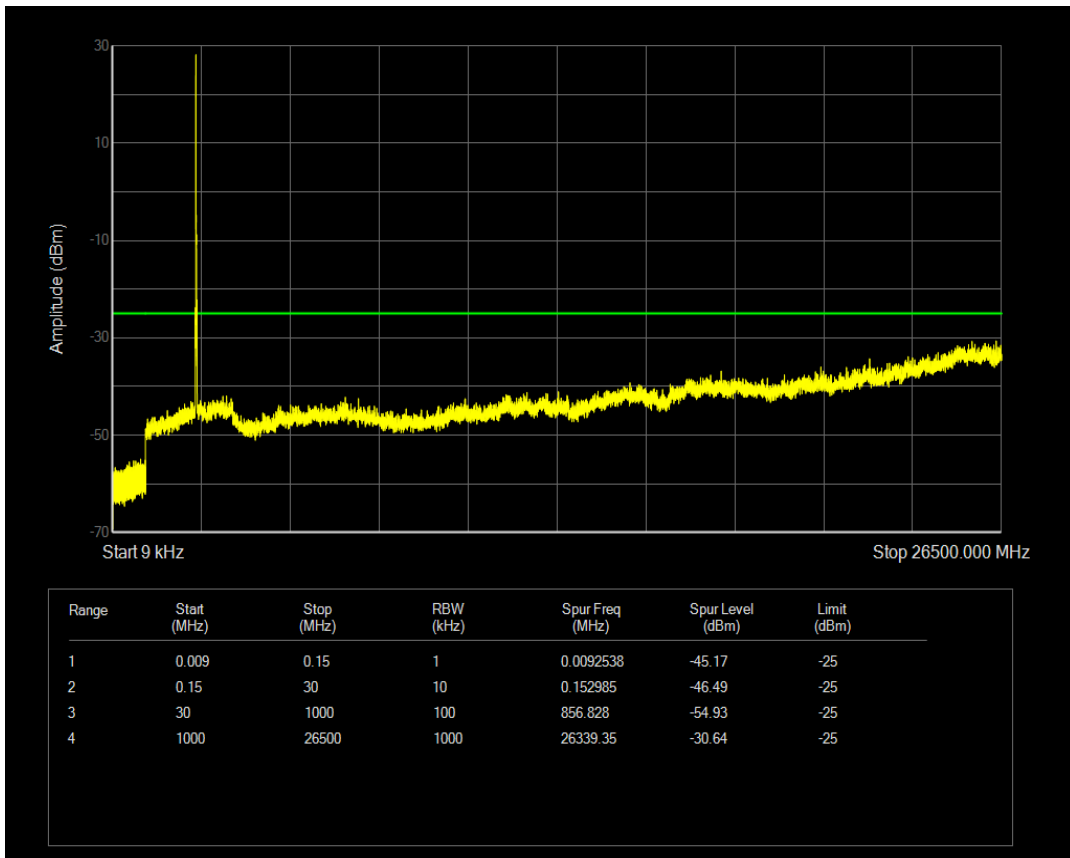

Band7 QAM16 BW=15MHz Channel=21100 RB Size=1 Position=#0

Band7 QAM16 BW=15MHz Channel=21100 RB Size=75 Position=#0

Band7 QPSK BW=15MHz Channel=21375 RB Size=1 Position=#0

Band7 QPSK BW=15MHz Channel=21375 RB Size=75 Position=#0

Band7 QAM16 BW=15MHz Channel=21375 RB Size=1 Position=#0

Band7 QAM16 BW=15MHz Channel=21375 RB Size=75 Position=#0

Band7 QPSK BW=20MHz Channel=20850 RB Size=1 Position=#0

Band7 QPSK BW=20MHz Channel=20850 RB Size=100 Position=#0