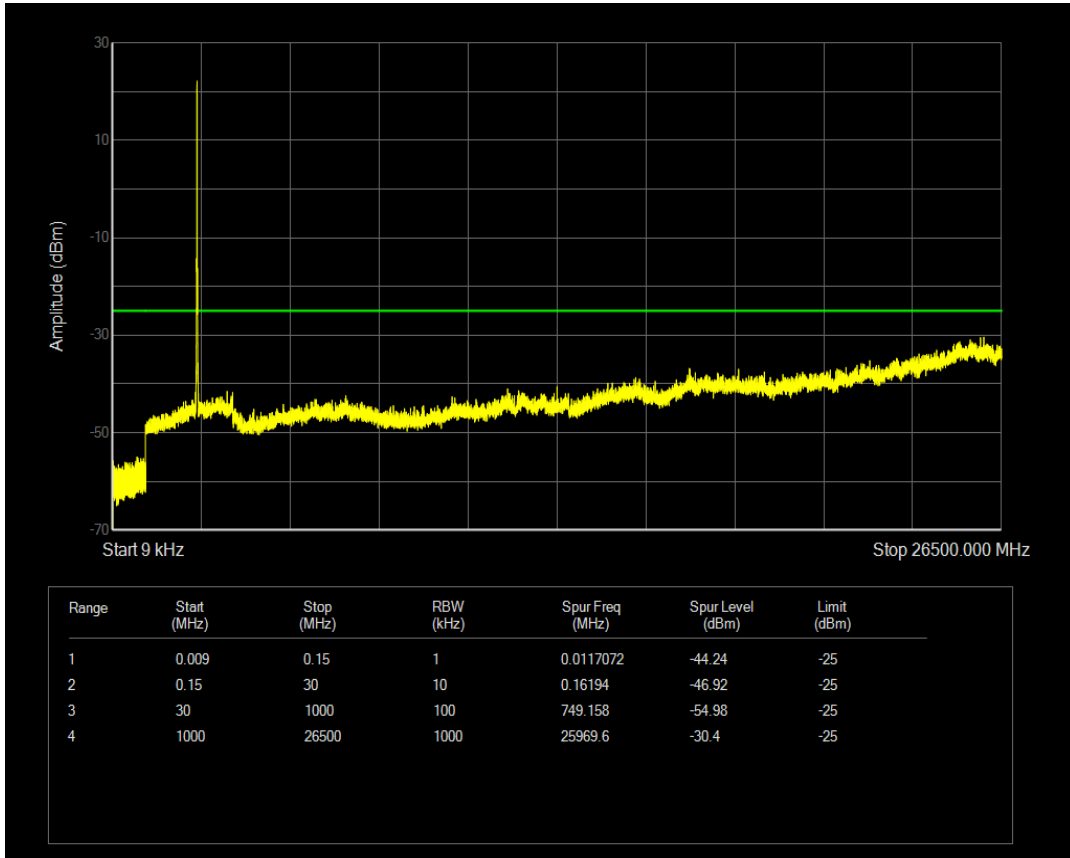

Band7 QAM16 BW=10MHz Channel=21100 RB Size=1 Position=#0

Band7 QAM16 BW=10MHz Channel=21100 RB Size=50 Position=#0

Band7 QPSK BW=10MHz Channel=21400 RB Size=1 Position=#0

Band7 QPSK BW=10MHz Channel=21400 RB Size=50 Position=#0

Band7 QAM16 BW=10MHz Channel=21400 RB Size=1 Position=#0

Band7 QAM16 BW=10MHz Channel=21400 RB Size=50 Position=#0

Band7 QPSK BW=15MHz Channel=20825 RB Size=1 Position=#0

Band7 QPSK BW=15MHz Channel=20825 RB Size=75 Position=#0

Band7 QAM16 BW=15MHz Channel=20825 RB Size=1 Position=#0

Band7 QAM16 BW=15MHz Channel=20825 RB Size=75 Position=#0

Band7 QPSK BW=15MHz Channel=21100 RB Size=1 Position=#0

Band7 QPSK BW=15MHz Channel=21100 RB Size=75 Position=#0