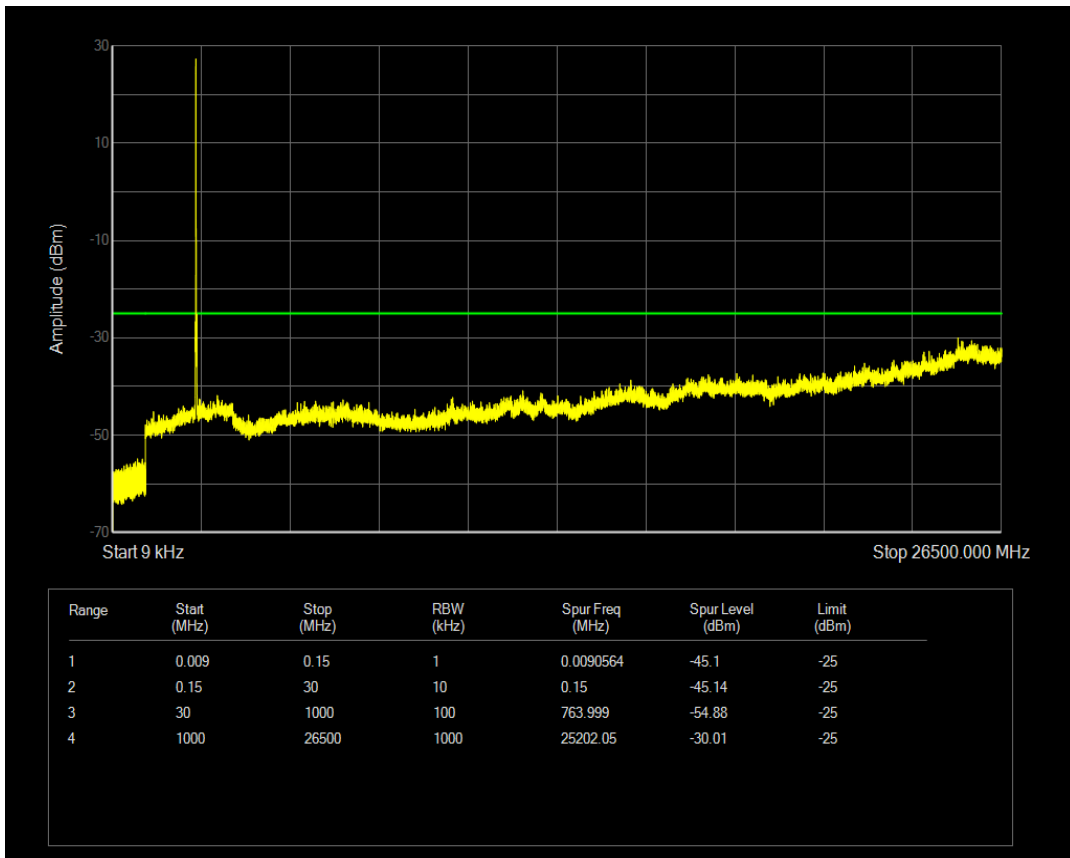

Band7 QAM16 BW=10MHz Channel=21100 RB Size=1 Position=#0

Band7 QAM16 BW=10MHz Channel=21100 RB Size=50 Position=#0

Band7 QPSK BW=10MHz Channel=21400 RB Size=1 Position=#0

Band7 QPSK BW=10MHz Channel=21400 RB Size=50 Position=#0

Band7 QAM16 BW=10MHz Channel=21400 RB Size=1 Position=#0

Band7 QAM16 BW=10MHz Channel=21400 RB Size=50 Position=#0

Band7 QPSK BW=15MHz Channel=20825 RB Size=1 Position=#0

Band7 QPSK BW=15MHz Channel=20825 RB Size=75 Position=#0

Band7 QAM16 BW=15MHz Channel=20825 RB Size=1 Position=#0

Band7 QAM16 BW=15MHz Channel=20825 RB Size=75 Position=#0

Band7 QPSK BW=15MHz Channel=21100 RB Size=1 Position=#0

Band7 QPSK BW=15MHz Channel=21100 RB Size=75 Position=#0