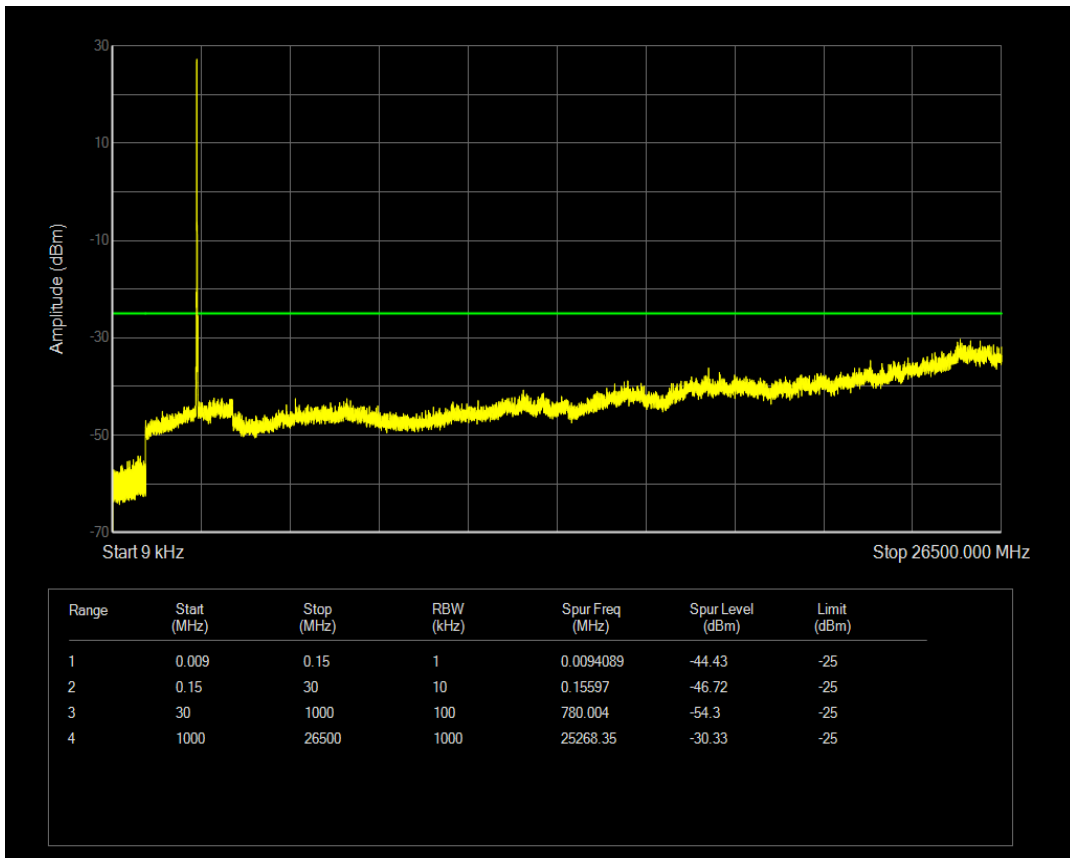

Band7 QAM16 BW=10MHz Channel=21100 RB Size=1 Position=#0

Band7 QAM16 BW=10MHz Channel=21100 RB Size=50 Position=#0

Band7 QPSK BW=10MHz Channel=21400 RB Size=1 Position=#0

Band7 QPSK BW=10MHz Channel=21400 RB Size=50 Position=#0

Band7 QAM16 BW=10MHz Channel=21400 RB Size=1 Position=#0

Band7 QAM16 BW=10MHz Channel=21400 RB Size=50 Position=#0

Band7 QPSK BW=15MHz Channel=20825 RB Size=1 Position=#0

Band7 QPSK BW=15MHz Channel=20825 RB Size=75 Position=#0

Band7 QAM16 BW=15MHz Channel=20825 RB Size=1 Position=#0

Band7 QAM16 BW=15MHz Channel=20825 RB Size=75 Position=#0

Band7 QPSK BW=15MHz Channel=21100 RB Size=1 Position=#0

Band7 QPSK BW=15MHz Channel=21100 RB Size=75 Position=#0