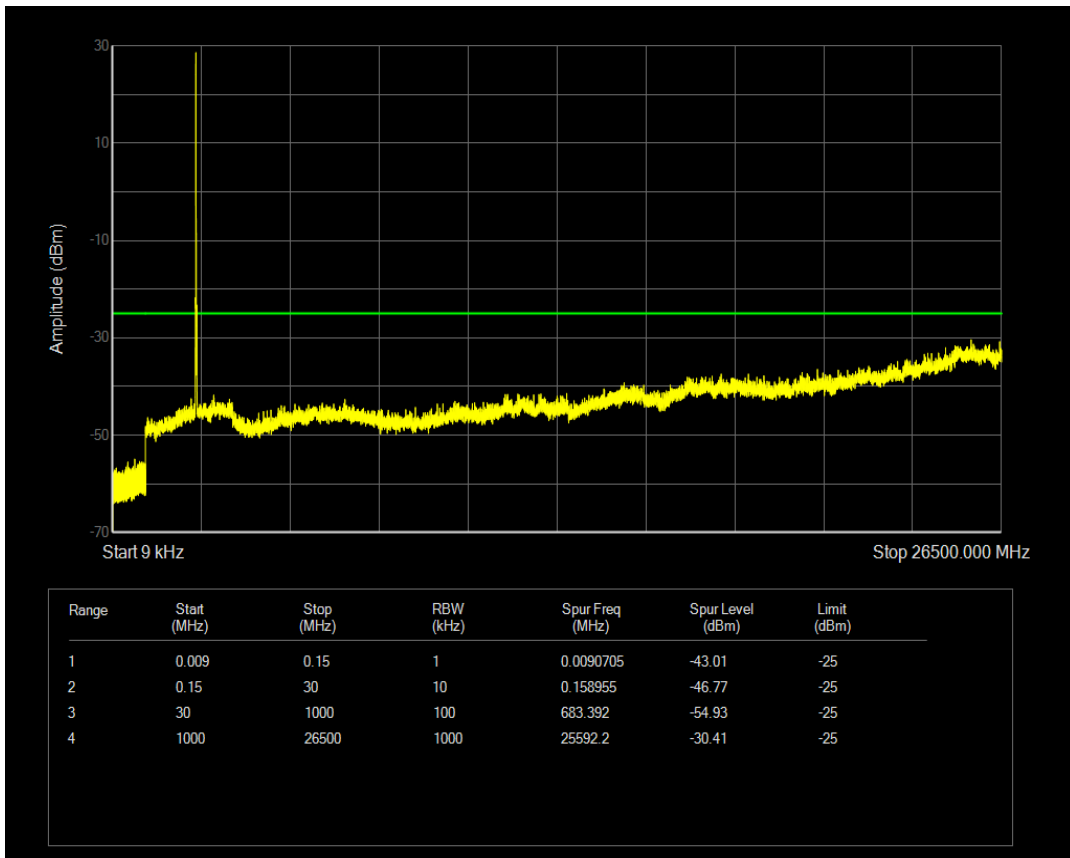

Band7 QAM16 BW=10MHz Channel=21100 RB Size=1 Position=#0

Band7 QAM16 BW=10MHz Channel=21100 RB Size=50 Position=#0

Band7 QPSK BW=10MHz Channel=21400 RB Size=1 Position=#0

Band7 QPSK BW=10MHz Channel=21400 RB Size=50 Position=#0

Band7 QAM16 BW=10MHz Channel=21400 RB Size=1 Position=#0

Band7 QAM16 BW=10MHz Channel=21400 RB Size=50 Position=#0

Band7 QPSK BW=15MHz Channel=20825 RB Size=1 Position=#0

Band7 QPSK BW=15MHz Channel=20825 RB Size=75 Position=#0

Band7 QAM16 BW=15MHz Channel=20825 RB Size=1 Position=#0

Band7 QAM16 BW=15MHz Channel=20825 RB Size=75 Position=#0

Band7 QPSK BW=15MHz Channel=21100 RB Size=1 Position=#0

Band7 QPSK BW=15MHz Channel=21100 RB Size=75 Position=#0