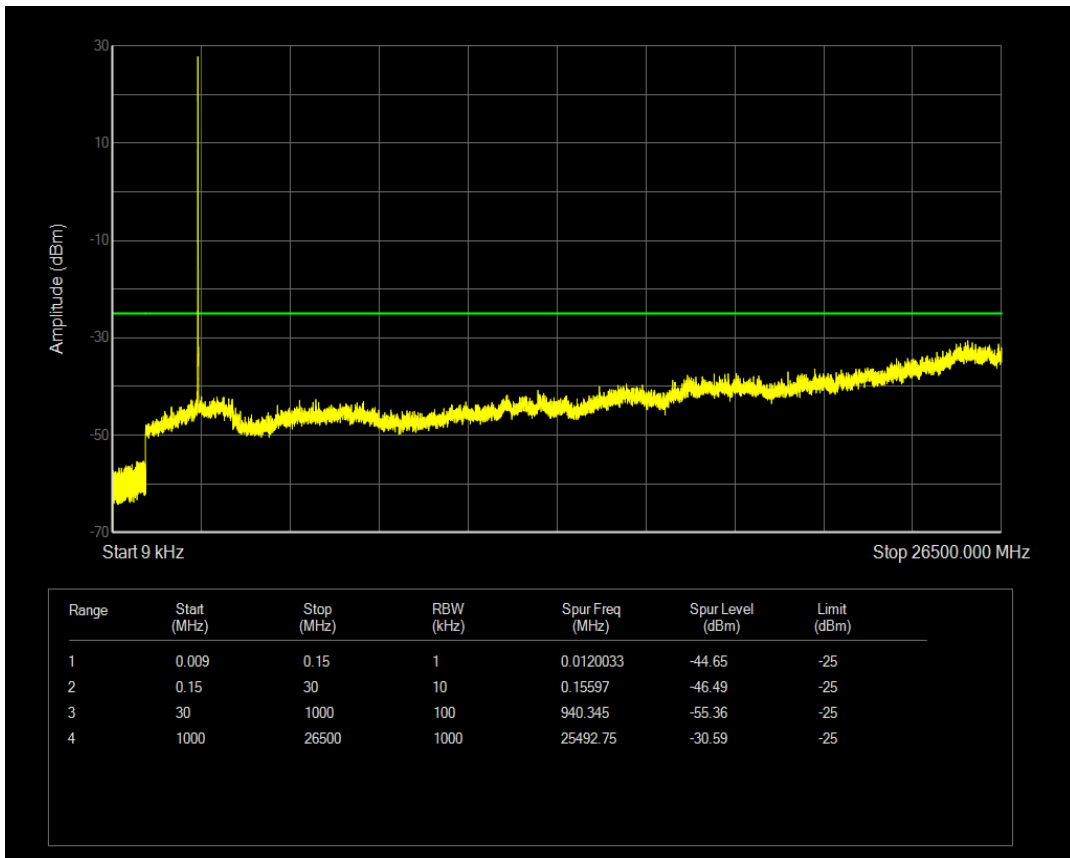

Band7 QAM16 BW=10MHz Channel=21100 RB Size=1 Position=#0

Band7 QAM16 BW=10MHz Channel=21100 RB Size=50 Position=#0

Band7 QPSK BW=10MHz Channel=21400 RB Size=1 Position=#0

Band7 QPSK BW=10MHz Channel=21400 RB Size=50 Position=#0

Band7 QAM16 BW=10MHz Channel=21400 RB Size=1 Position=#0

Band7 QAM16 BW=10MHz Channel=21400 RB Size=50 Position=#0

Band7 QPSK BW=15MHz Channel=20825 RB Size=1 Position=#0

Band7 QPSK BW=15MHz Channel=20825 RB Size=75 Position=#0

Band7 QAM16 BW=15MHz Channel=20825 RB Size=1 Position=#0

Band7 QAM16 BW=15MHz Channel=20825 RB Size=75 Position=#0

Band7 QPSK BW=15MHz Channel=21100 RB Size=1 Position=#0

Band7 QPSK BW=15MHz Channel=21100 RB Size=75 Position=#0