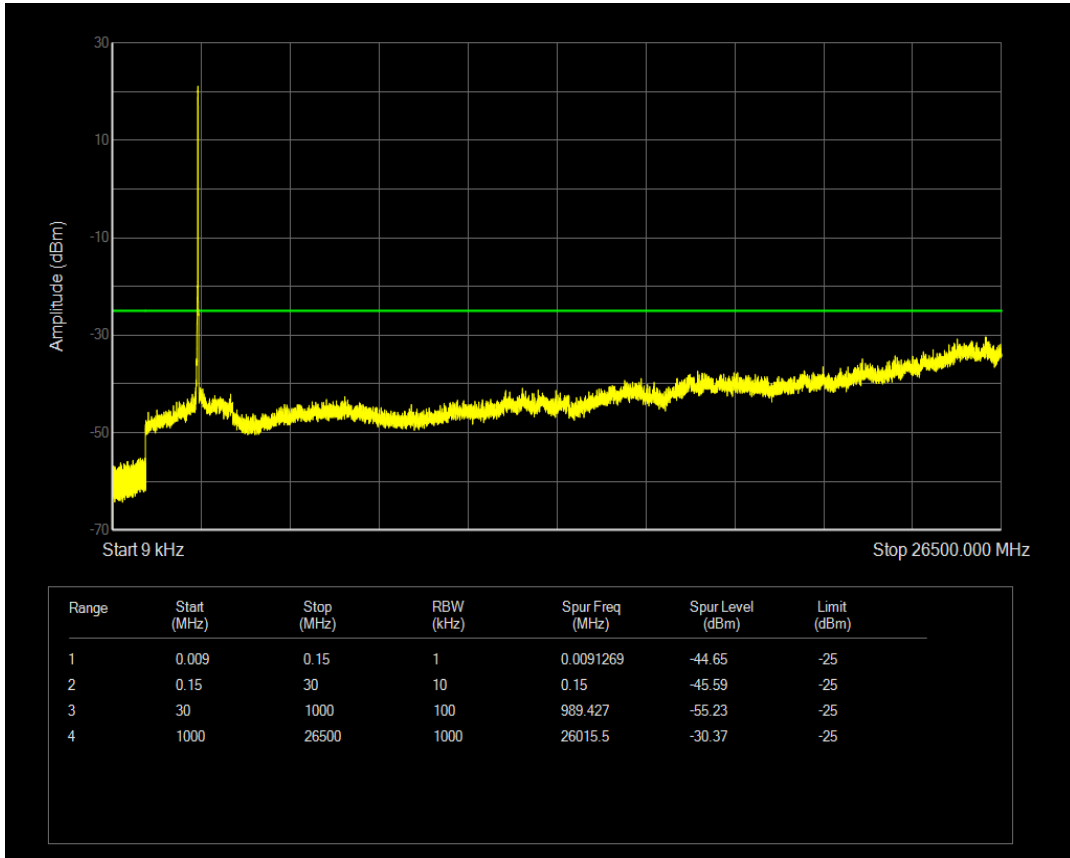

Band7 QAM16 BW=15MHz Channel=20825 RB Size=1 Position=#0

Band7 QAM16 BW=15MHz Channel=20825 RB Size=75 Position=#0

Band7 QPSK BW=15MHz Channel=21100 RB Size=1 Position=#0

Band7 QPSK BW=15MHz Channel=21100 RB Size=75 Position=#0

Band7 QAM16 BW=15MHz Channel=21100 RB Size=1 Position=#0

Band7 QAM16 BW=15MHz Channel=21100 RB Size=75 Position=#0

Band7 QPSK BW=15MHz Channel=21375 RB Size=1 Position=#0

Band7 QPSK BW=15MHz Channel=21375 RB Size=75 Position=#0

Band7 QAM16 BW=15MHz Channel=21375 RB Size=1 Position=#0

Band7 QAM16 BW=15MHz Channel=21375 RB Size=75 Position=#0

Band7 QPSK BW=20MHz Channel=20850 RB Size=1 Position=#0

Band7 QPSK BW=20MHz Channel=20850 RB Size=100 Position=#0