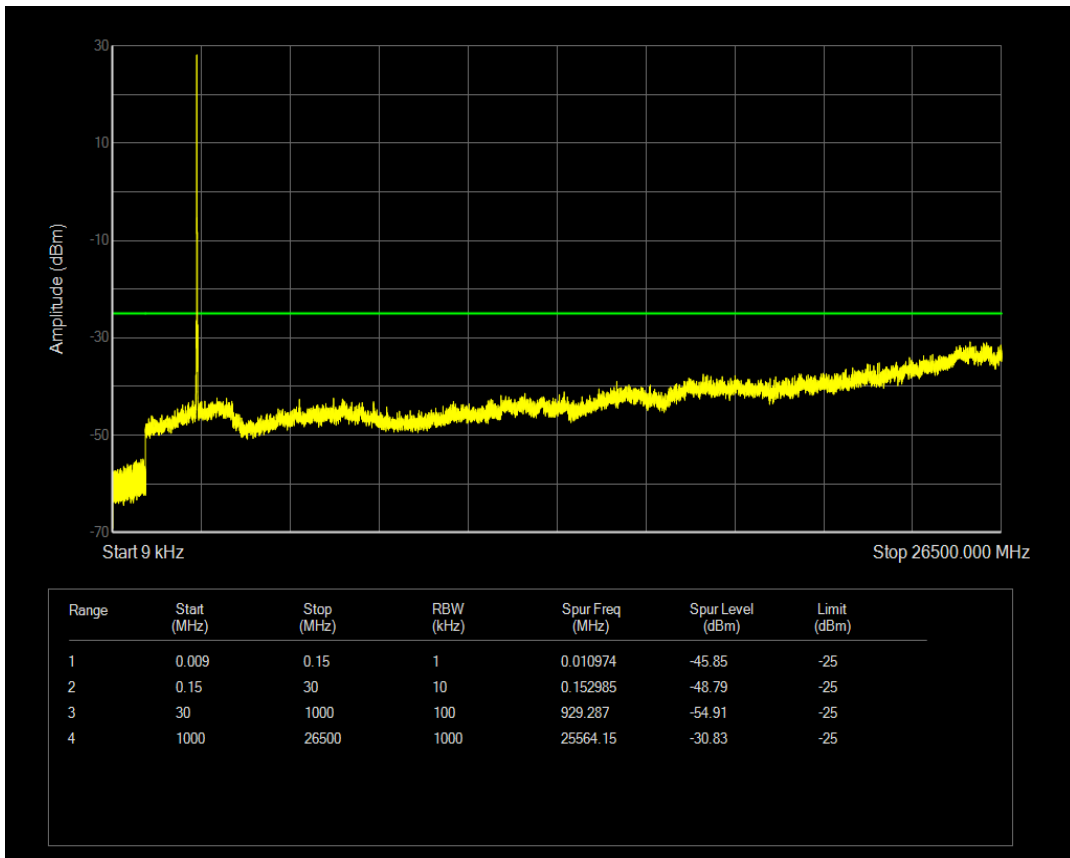

Band7 QAM16 BW=10MHz Channel=21400 RB Size=1 Position=#0

Band7 QAM16 BW=10MHz Channel=21400 RB Size=50 Position=#0

Band7 QPSK BW=15MHz Channel=20825 RB Size=1 Position=#0

Band7 QPSK BW=15MHz Channel=20825 RB Size=75 Position=#0

Band7 QAM16 BW=15MHz Channel=20825 RB Size=1 Position=#0

Band7 QAM16 BW=15MHz Channel=20825 RB Size=75 Position=#0

Band7 QPSK BW=15MHz Channel=21100 RB Size=1 Position=#0

Band7 QPSK BW=15MHz Channel=21100 RB Size=75 Position=#0

Band7 QAM16 BW=15MHz Channel=21100 RB Size=1 Position=#0

Band7 QAM16 BW=15MHz Channel=21100 RB Size=75 Position=#0

Band7 QPSK BW=15MHz Channel=21375 RB Size=1 Position=#0

Band7 QPSK BW=15MHz Channel=21375 RB Size=75 Position=#0