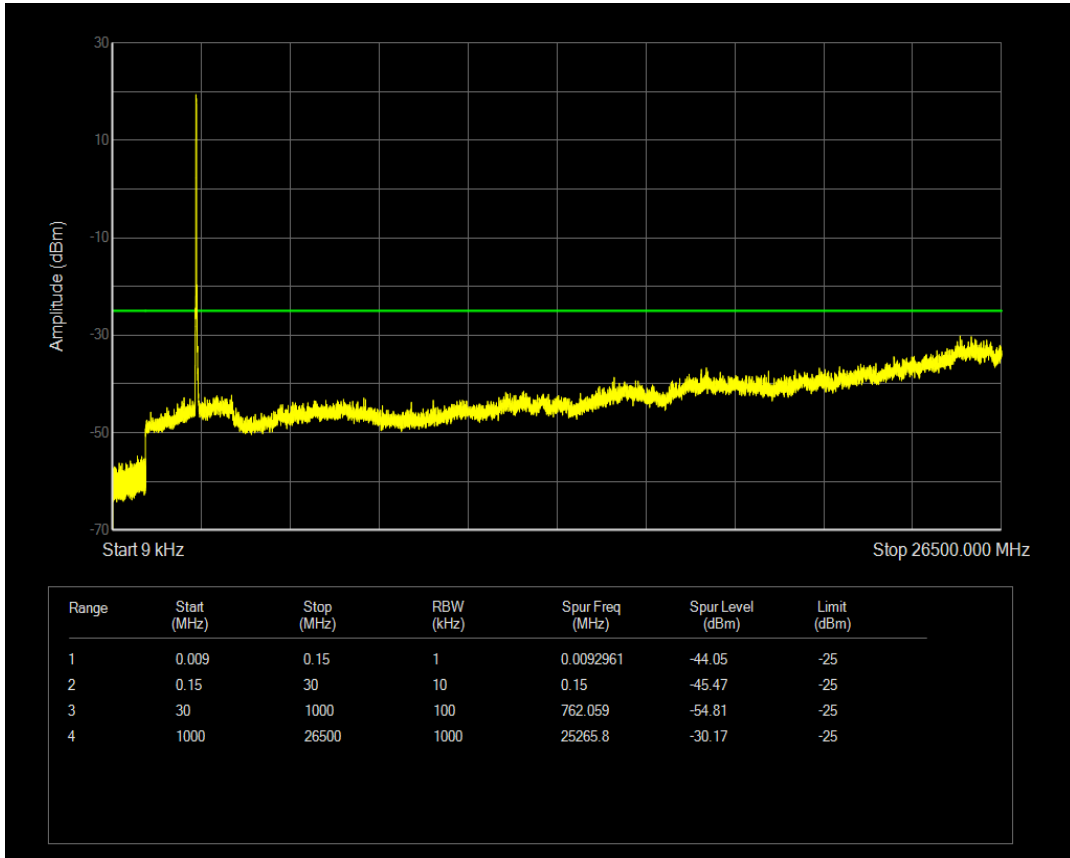

Band7 QAM16 BW=15MHz Channel=21375 RB Size=1 Position=#0

Band7 QAM16 BW=15MHz Channel=21375 RB Size=75 Position=#0

Band7 QPSK BW=20MHz Channel=20850 RB Size=1 Position=#0

Band7 QPSK BW=20MHz Channel=20850 RB Size=100 Position=#0

Band7 QAM16 BW=20MHz Channel=20850 RB Size=1 Position=#0

Band7 QAM16 BW=20MHz Channel=20850 RB Size=100 Position=#0

Band7 QPSK BW=20MHz Channel=21100 RB Size=1 Position=#0

Band7 QPSK BW=20MHz Channel=21100 RB Size=100 Position=#0