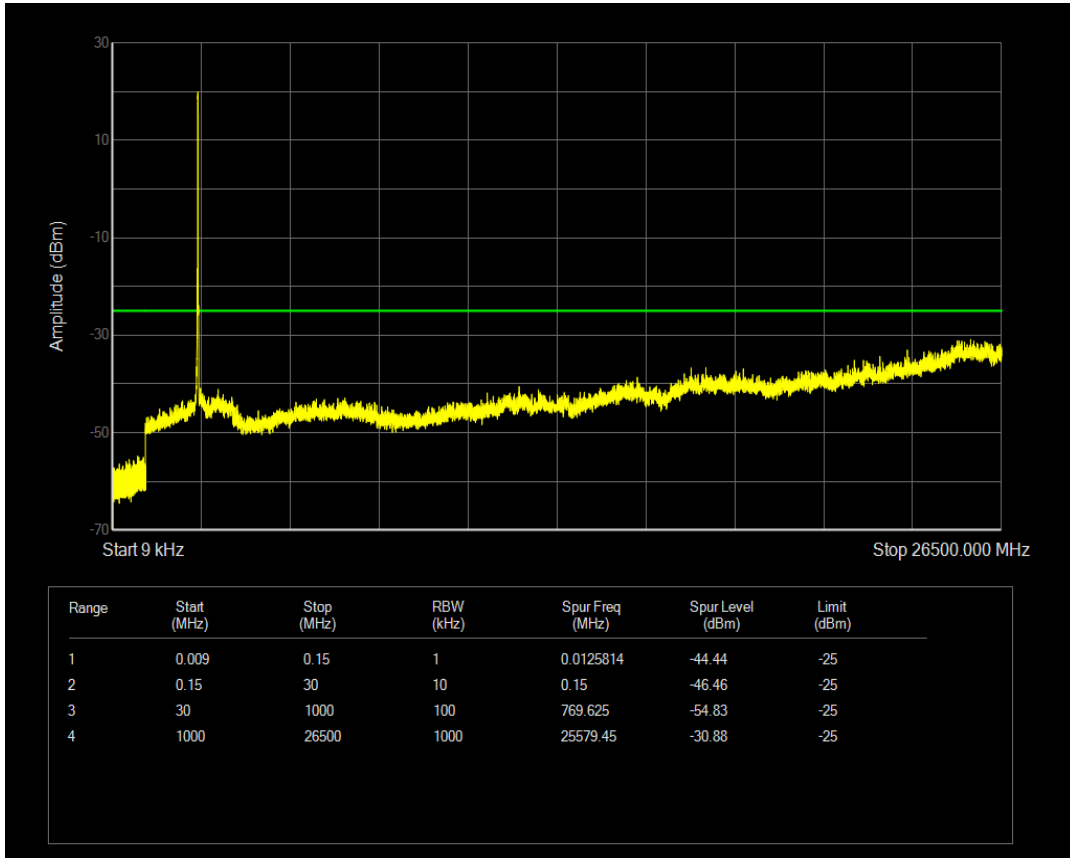

Band7 QAM16 BW=15MHz Channel=20825 RB Size=1 Position=#0

Band7 QAM16 BW=15MHz Channel=20825 RB Size=75 Position=#0

Band7 QPSK BW=15MHz Channel=21100 RB Size=1 Position=#0

Band7 QPSK BW=15MHz Channel=21100 RB Size=75 Position=#0

Band7 QAM16 BW=15MHz Channel=21100 RB Size=1 Position=#0

Band7 QAM16 BW=15MHz Channel=21100 RB Size=75 Position=#0

Band7 QPSK BW=15MHz Channel=21375 RB Size=1 Position=#0

Band7 QPSK BW=15MHz Channel=21375 RB Size=75 Position=#0

Band7 QAM16 BW=15MHz Channel=21375 RB Size=1 Position=#0

Band7 QAM16 BW=15MHz Channel=21375 RB Size=75 Position=#0

Band7 QPSK BW=20MHz Channel=20850 RB Size=1 Position=#0

Band7 QPSK BW=20MHz Channel=20850 RB Size=100 Position=#0