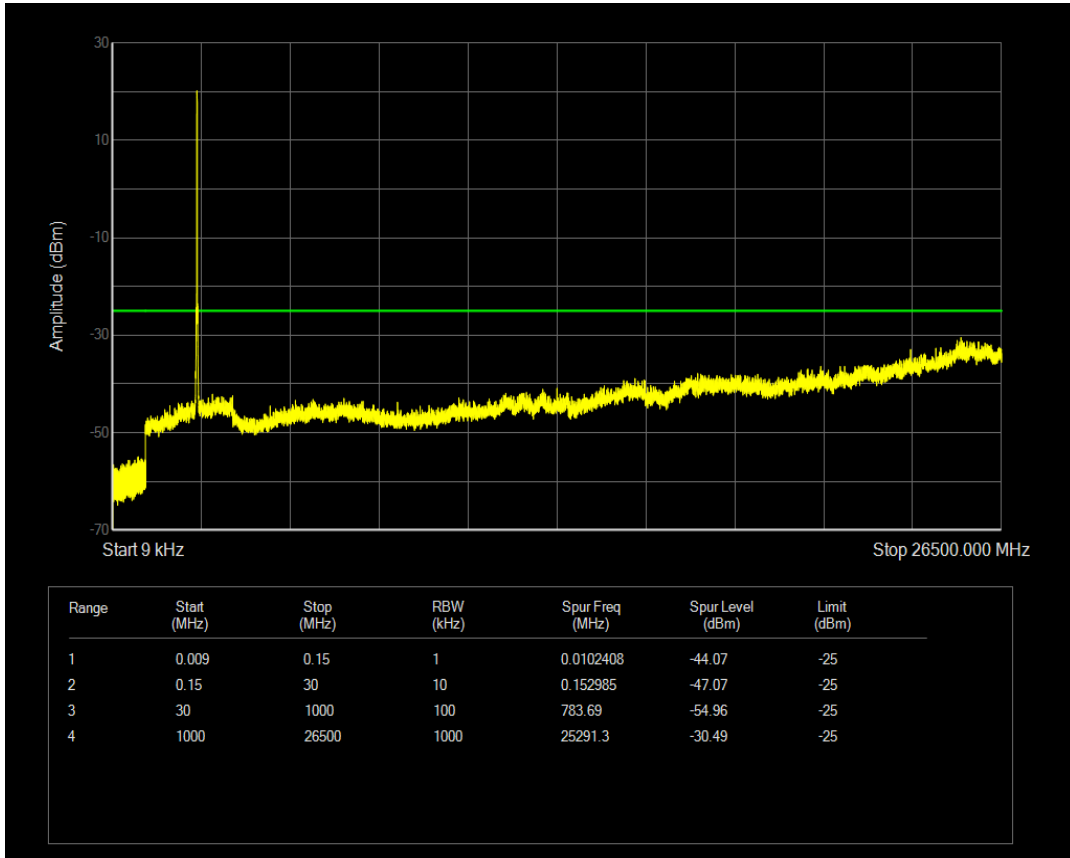

Band7 QAM16 BW=10MHz Channel=21400 RB Size=1 Position=#0

Band7 QAM16 BW=10MHz Channel=21400 RB Size=50 Position=#0

Band7 QPSK BW=15MHz Channel=20825 RB Size=1 Position=#0

Band7 QPSK BW=15MHz Channel=20825 RB Size=75 Position=#0

Band7 QAM16 BW=15MHz Channel=20825 RB Size=1 Position=#0

Band7 QAM16 BW=15MHz Channel=20825 RB Size=75 Position=#0

Band7 QPSK BW=15MHz Channel=21100 RB Size=1 Position=#0

Band7 QPSK BW=15MHz Channel=21100 RB Size=75 Position=#0

Band7 QAM16 BW=15MHz Channel=21100 RB Size=1 Position=#0

Band7 QAM16 BW=15MHz Channel=21100 RB Size=75 Position=#0

Band7 QPSK BW=15MHz Channel=21375 RB Size=1 Position=#0

Band7 QPSK BW=15MHz Channel=21375 RB Size=75 Position=#0