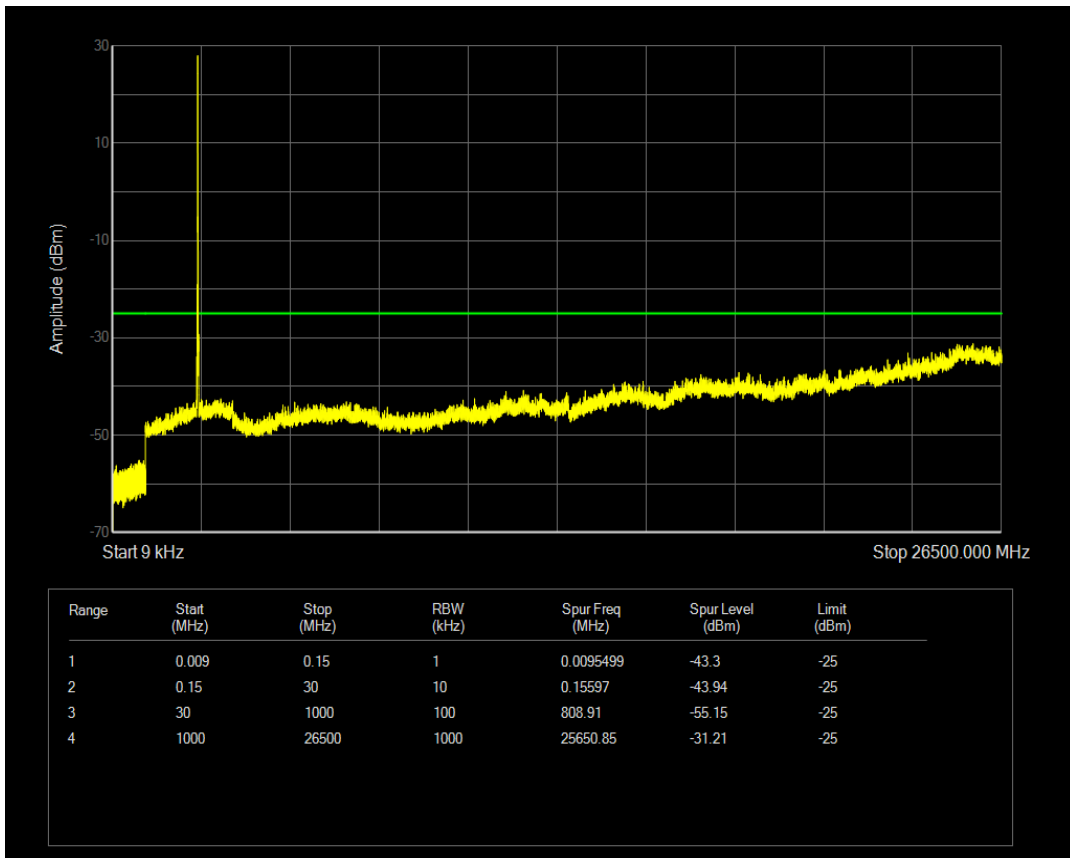

Band7 QAM16 BW=15MHz Channel=20825 RB Size=1 Position=#0

Band7 QAM16 BW=15MHz Channel=20825 RB Size=75 Position=#0

Band7 QPSK BW=15MHz Channel=21100 RB Size=1 Position=#0

Band7 QPSK BW=15MHz Channel=21100 RB Size=75 Position=#0

Band7 QAM16 BW=15MHz Channel=21100 RB Size=1 Position=#0

Band7 QAM16 BW=15MHz Channel=21100 RB Size=75 Position=#0

Band7 QPSK BW=15MHz Channel=21375 RB Size=1 Position=#0

Band7 QPSK BW=15MHz Channel=21375 RB Size=75 Position=#0

Band7 QAM16 BW=15MHz Channel=21375 RB Size=1 Position=#0

Band7 QAM16 BW=15MHz Channel=21375 RB Size=75 Position=#0

Band7 QPSK BW=20MHz Channel=20850 RB Size=1 Position=#0

Band7 QPSK BW=20MHz Channel=20850 RB Size=100 Position=#0