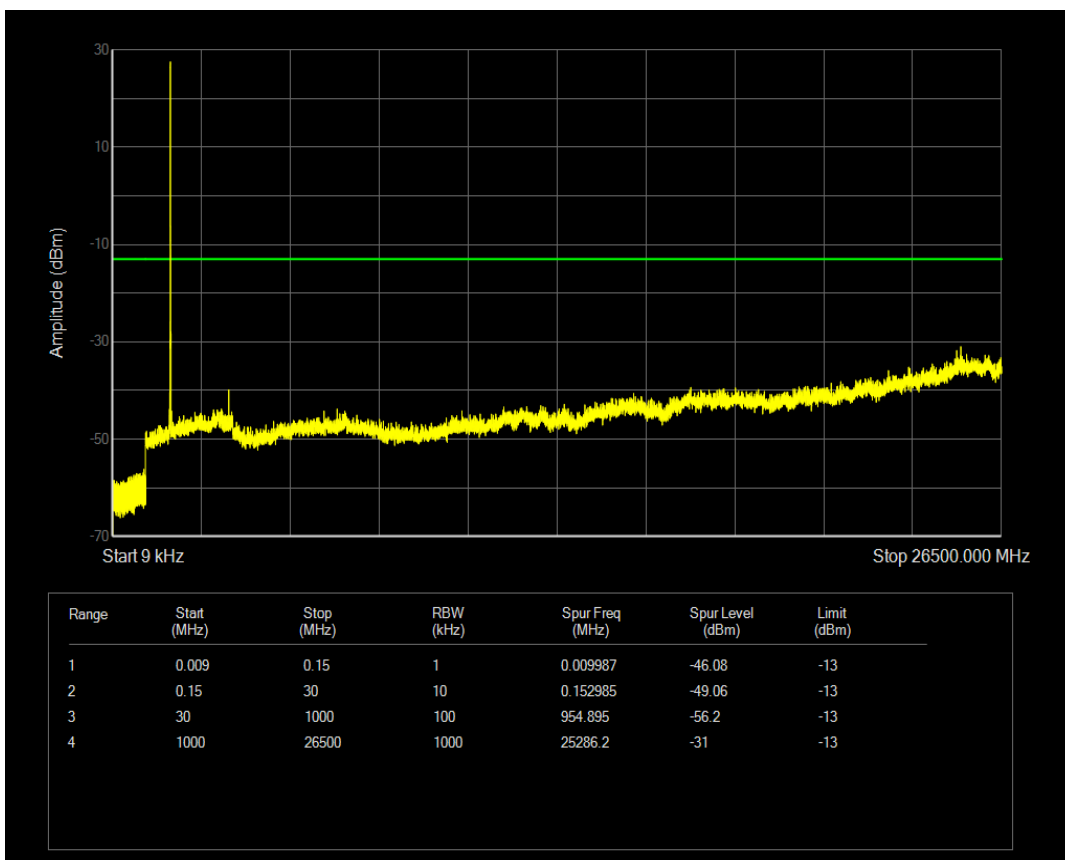

Band66 QPSK BW=10MHz Channel=132322 RB Size=1 Position=#0

Band66 QPSK BW=10MHz Channel=132322 RB Size=50 Position=#0