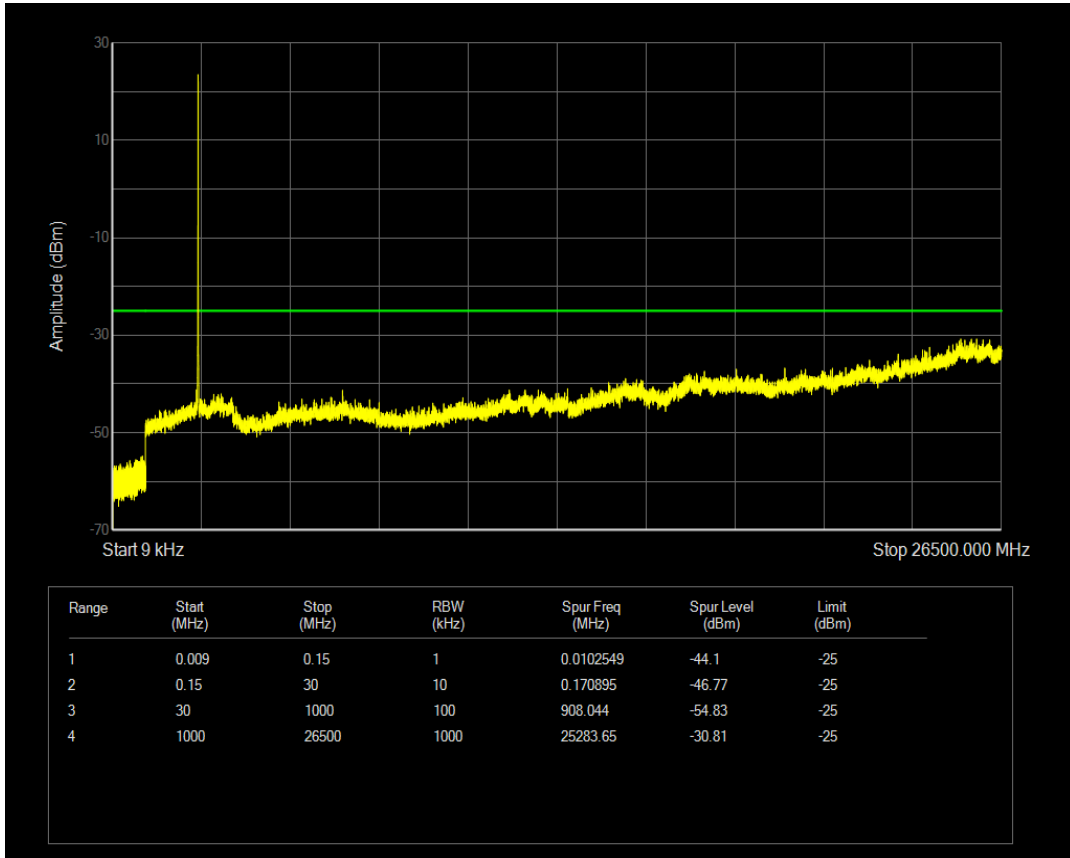

Band7 QAM16 BW=5MHz Channel=21425 RB Size=25 Position=#0

Band7 QPSK BW=10MHz Channel=20800 RB Size=1 Position=#0