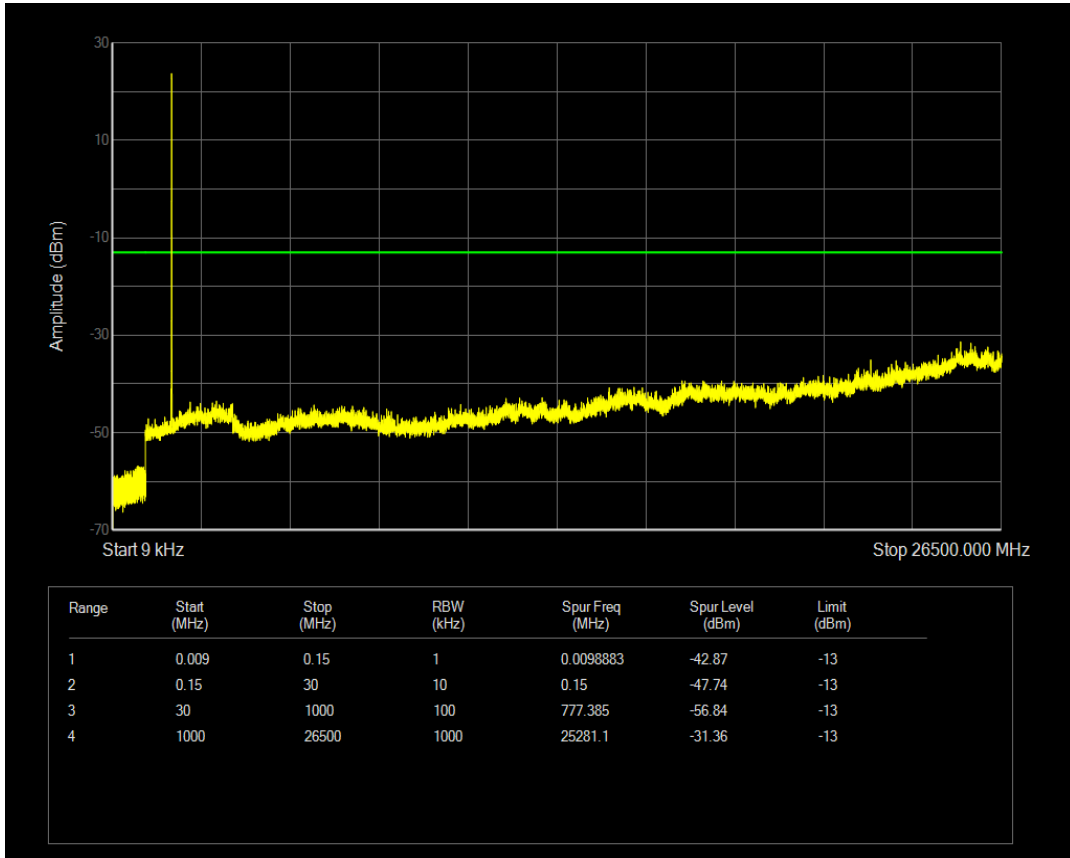

Band66 QAM16 BW=3MHz Channel=132657 RB Size=15 Position=#0

Band66 QPSK BW=5MHz Channel=131997 RB Size=1 Position=#0