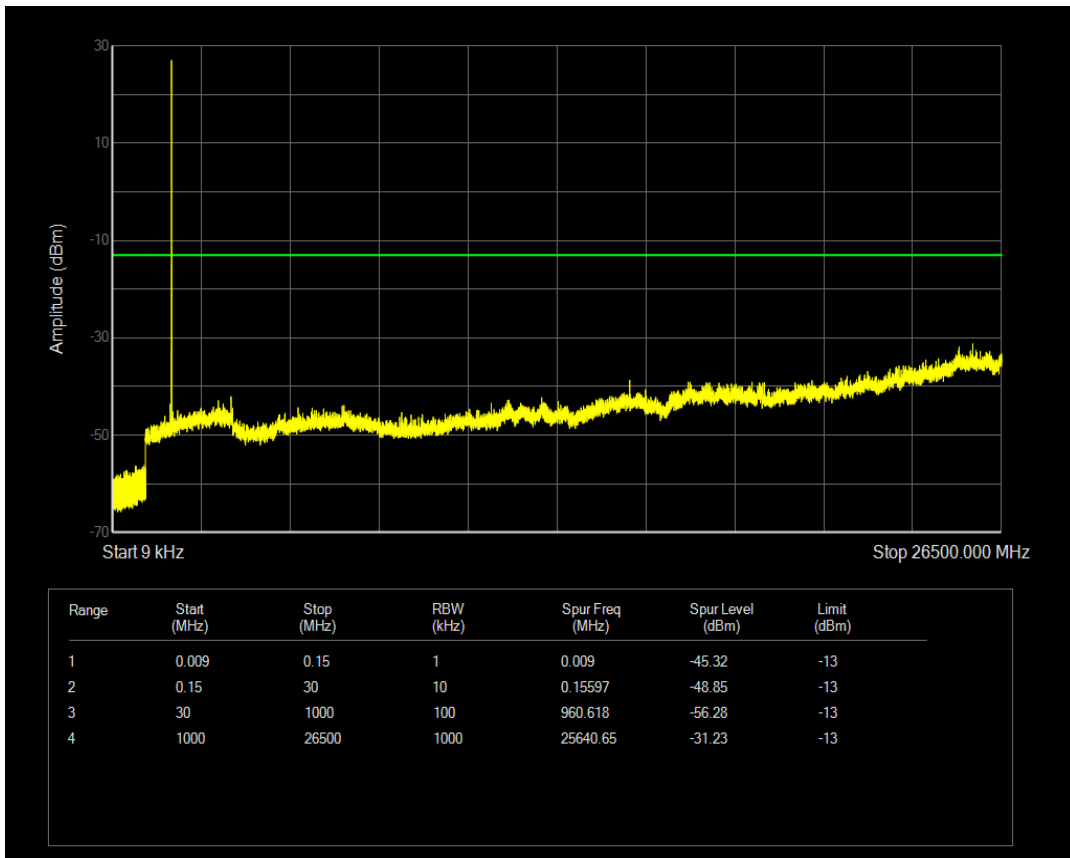

Band66 QAM16 BW=5MHz Channel=132647 RB Size=1 Position=#0

Band66 QAM16 BW=5MHz Channel=132647 RB Size=25 Position=#0