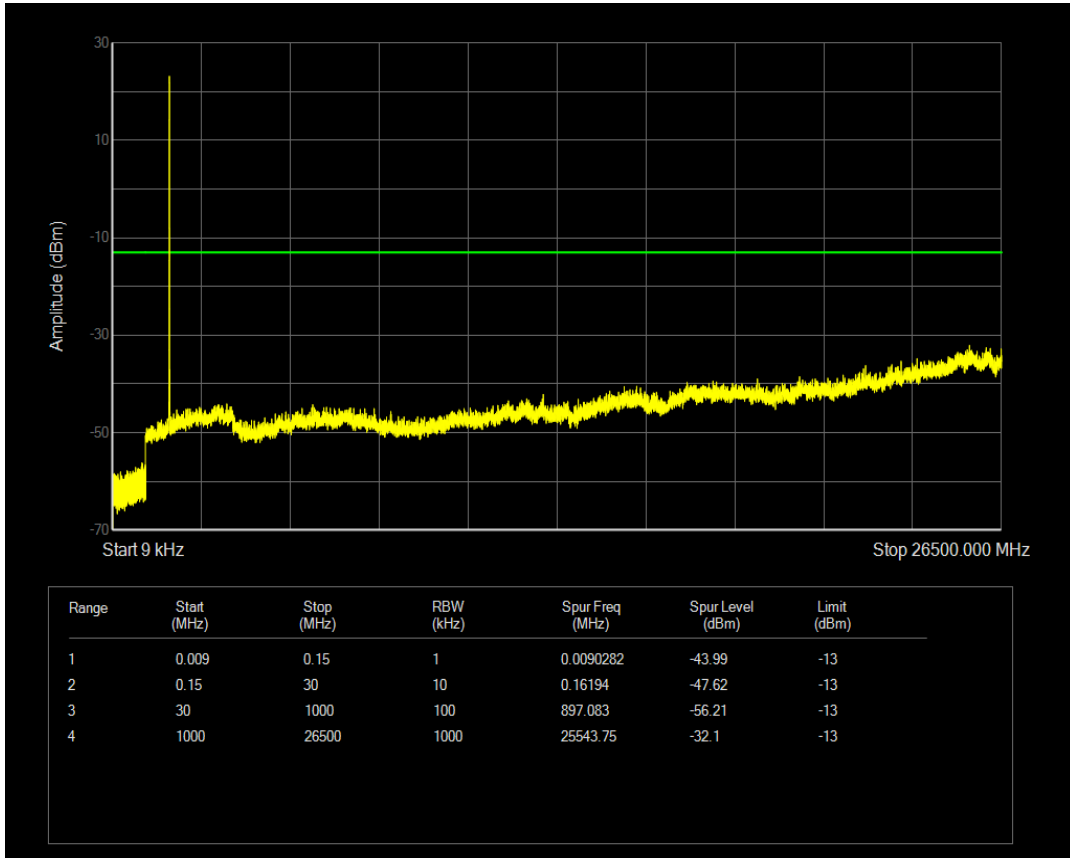

Band66 QAM16 BW=3MHz Channel=131987 RB Size=15 Position=#0

Band66 QPSK BW=3MHz Channel=132322 RB Size=1 Position=#0