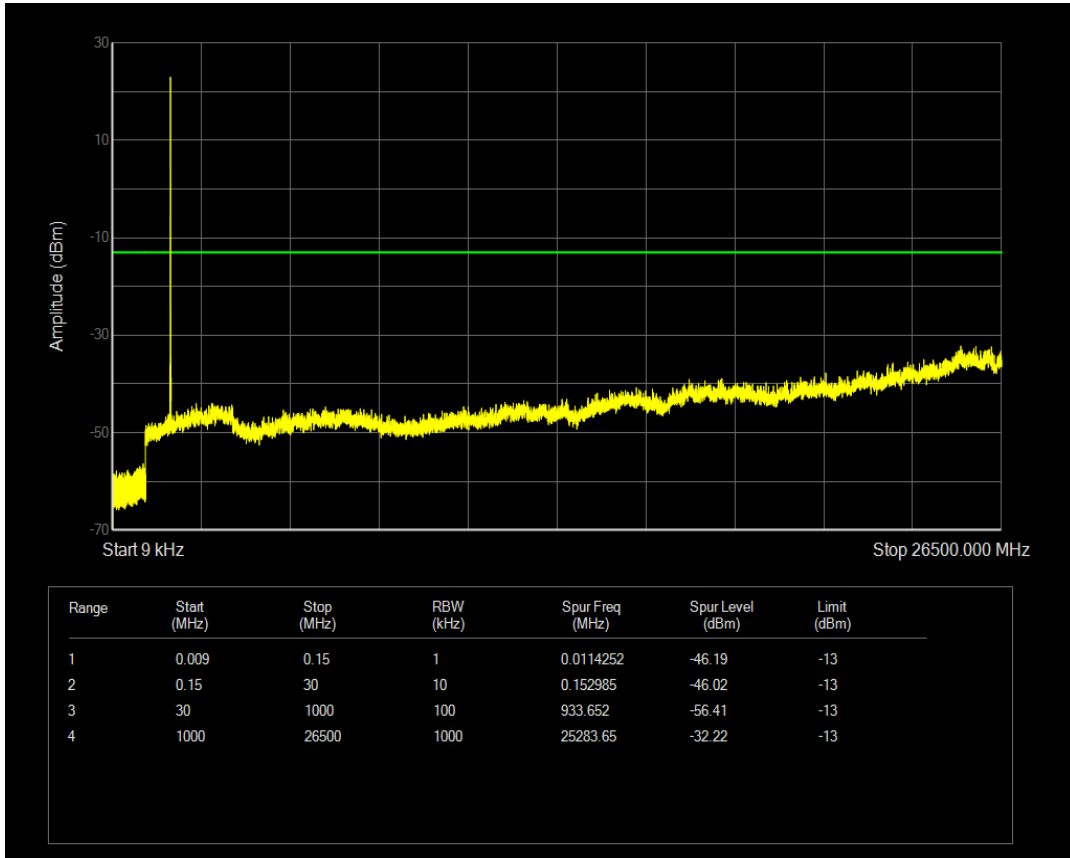

Band66 QAM16 BW=3MHz Channel=132322 RB Size=15 Position=#0

Band66 QPSK BW=3MHz Channel=132657 RB Size=1 Position=#0