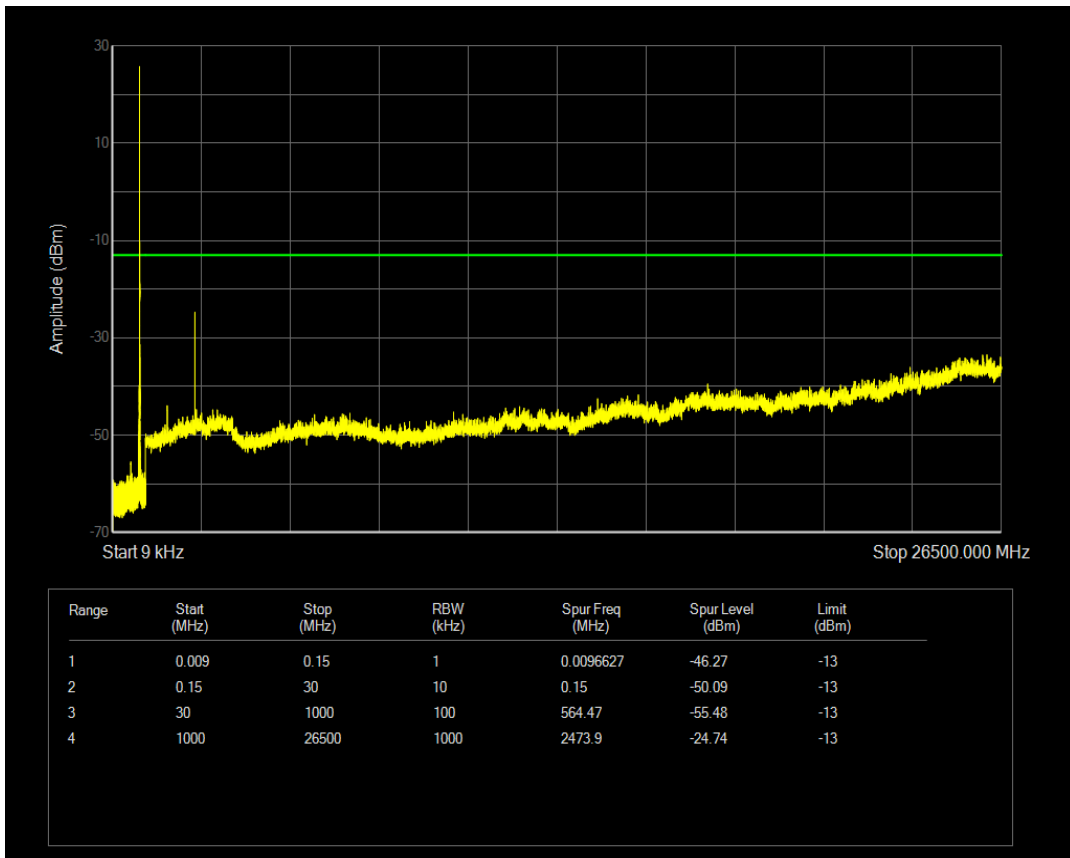

Band5 QPSK BW=5MHz Channel=20425 RB Size=1 Position=#0

Band5 QPSK BW=5MHz Channel=20425 RB Size=25 Position=#0