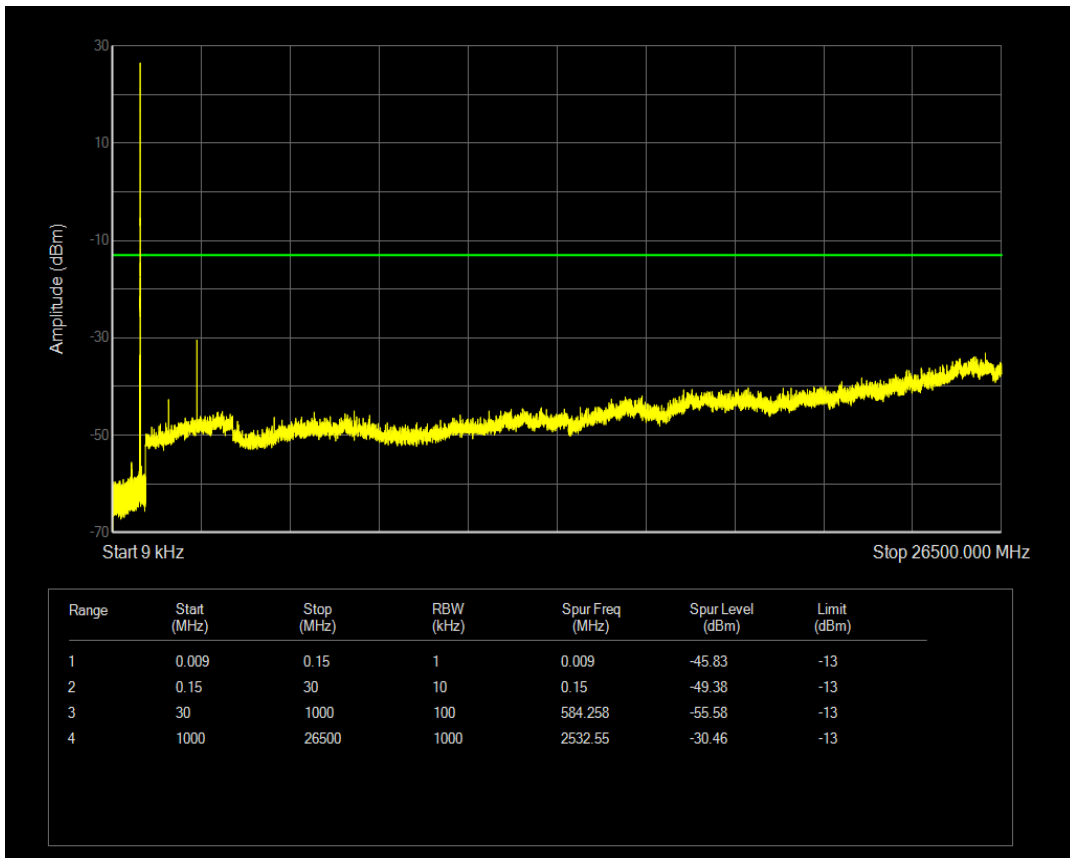

Band5 QAM16 BW=5MHz Channel=20625 RB Size=1 Position=#0

Band5 QAM16 BW=5MHz Channel=20625 RB Size=25 Position=#0