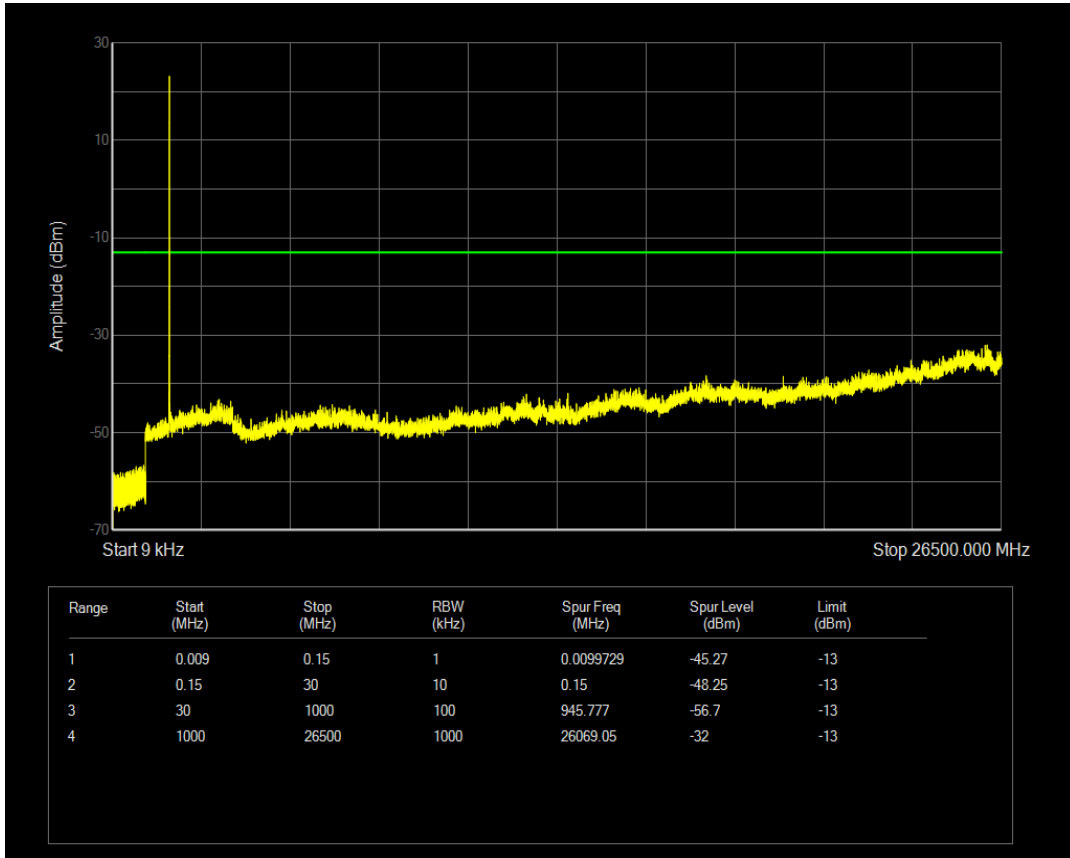

Band66 QAM16 BW=1.4MHz Channel=132665 RB Size=1 Position=#0

Band66 QAM16 BW=1.4MHz Channel=132665 RB Size=6 Position=#0

Band66 QPSK BW=3MHz Channel=131987 RB Size=1 Position=#0

Band66 QPSK BW=3MHz Channel=131987 RB Size=15 Position=#0