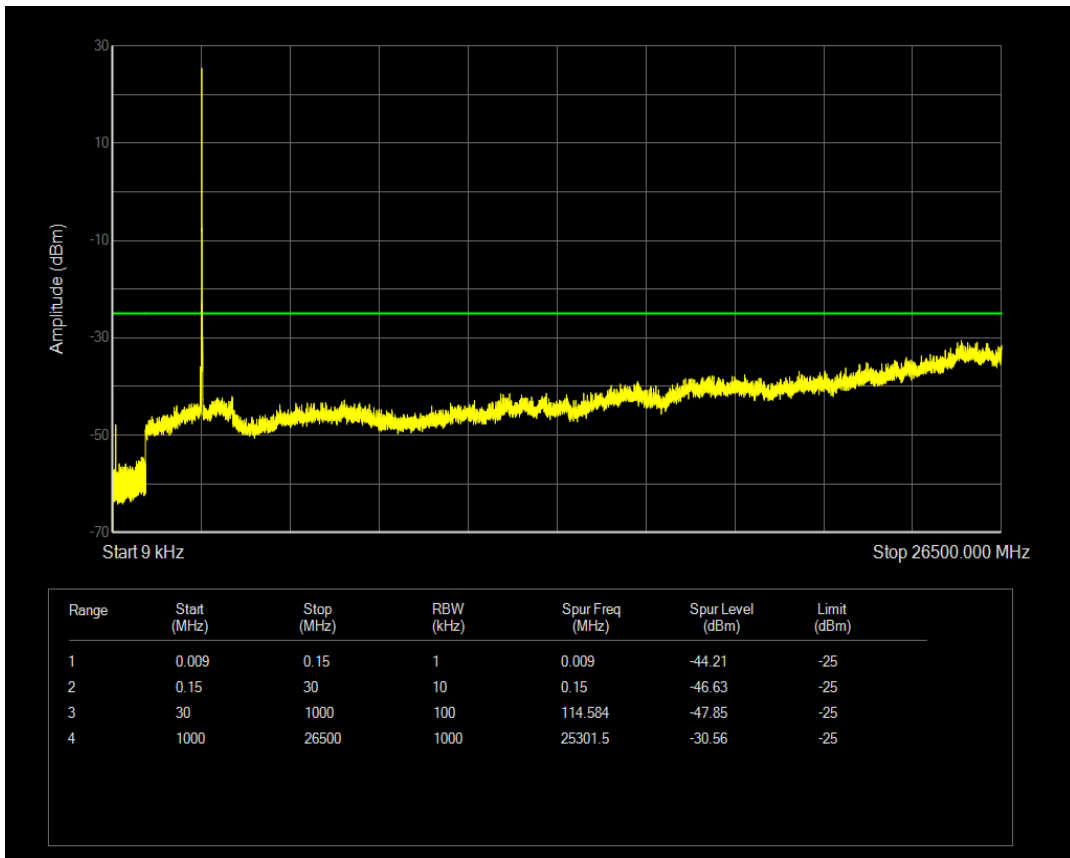

Band41 QAM16 BW=15MHz Channel=39725 RB Size=1 Position=#0

Band41 QAM16 BW=15MHz Channel=39725 RB Size=75 Position=#0

Band41 QPSK BW=15MHz Channel=40620 RB Size=1 Position=#0

Band41 QPSK BW=15MHz Channel=40620 RB Size=75 Position=#0

Band41 QAM16 BW=15MHz Channel=40620 RB Size=1 Position=#0

Band41 QAM16 BW=15MHz Channel=40620 RB Size=75 Position=#0

Band41 QPSK BW=15MHz Channel=41515 RB Size=1 Position=#0

Band41 QPSK BW=15MHz Channel=41515 RB Size=75 Position=#0