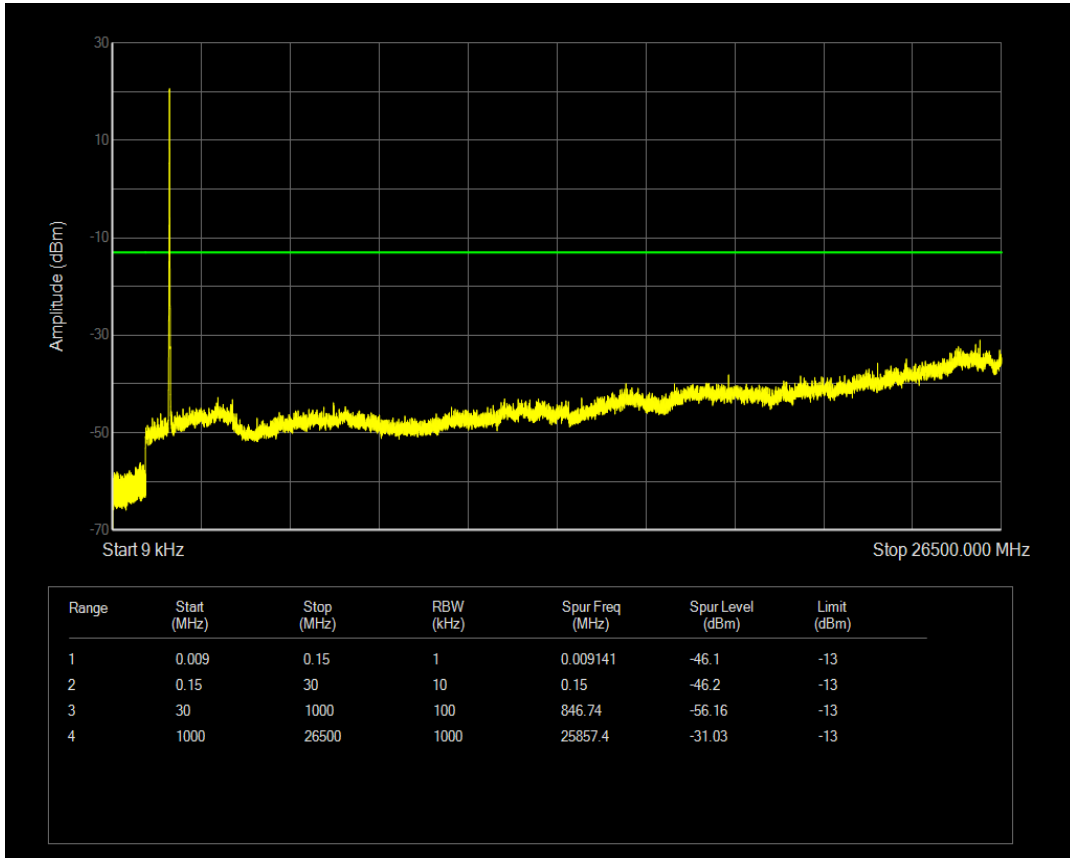

Band66 QAM16 BW=5MHz Channel=132647 RB Size=1 Position=#0

Band66 QAM16 BW=5MHz Channel=132647 RB Size=25 Position=#0

Band66 QPSK BW=10MHz Channel=132022 RB Size=1 Position=#0

Band66 QPSK BW=10MHz Channel=132022 RB Size=50 Position=#0