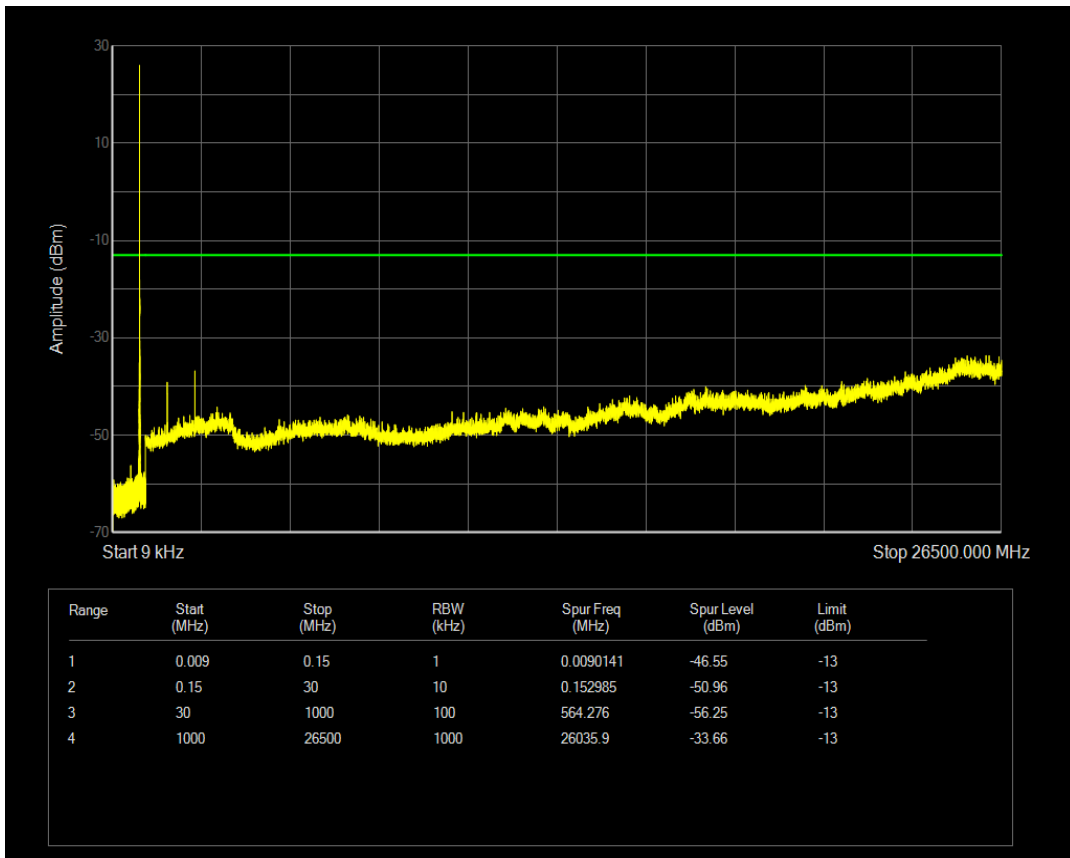

Band5 QAM16 BW=3MHz Channel=20415 RB Size=1 Position=#0

Band5 QAM16 BW=3MHz Channel=20415 RB Size=15 Position=#0