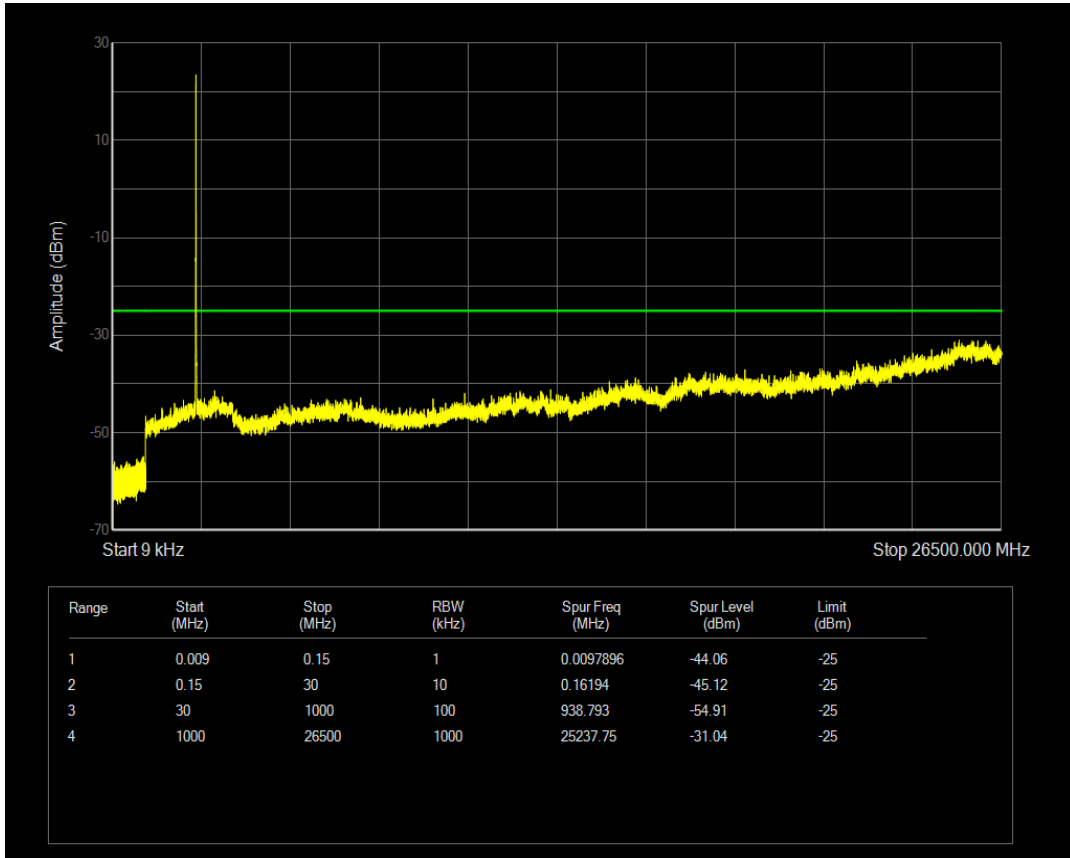

Band66 QAM16 BW=20MHz Channel=132572 RB Size=1 Position=#0

Band66 QAM16 BW=20MHz Channel=132572 RB Size=100 Position=#0

Band7 QPSK BW=5MHz Channel=20775 RB Size=1 Position=#0

Band7 QPSK BW=5MHz Channel=20775 RB Size=25 Position=#0