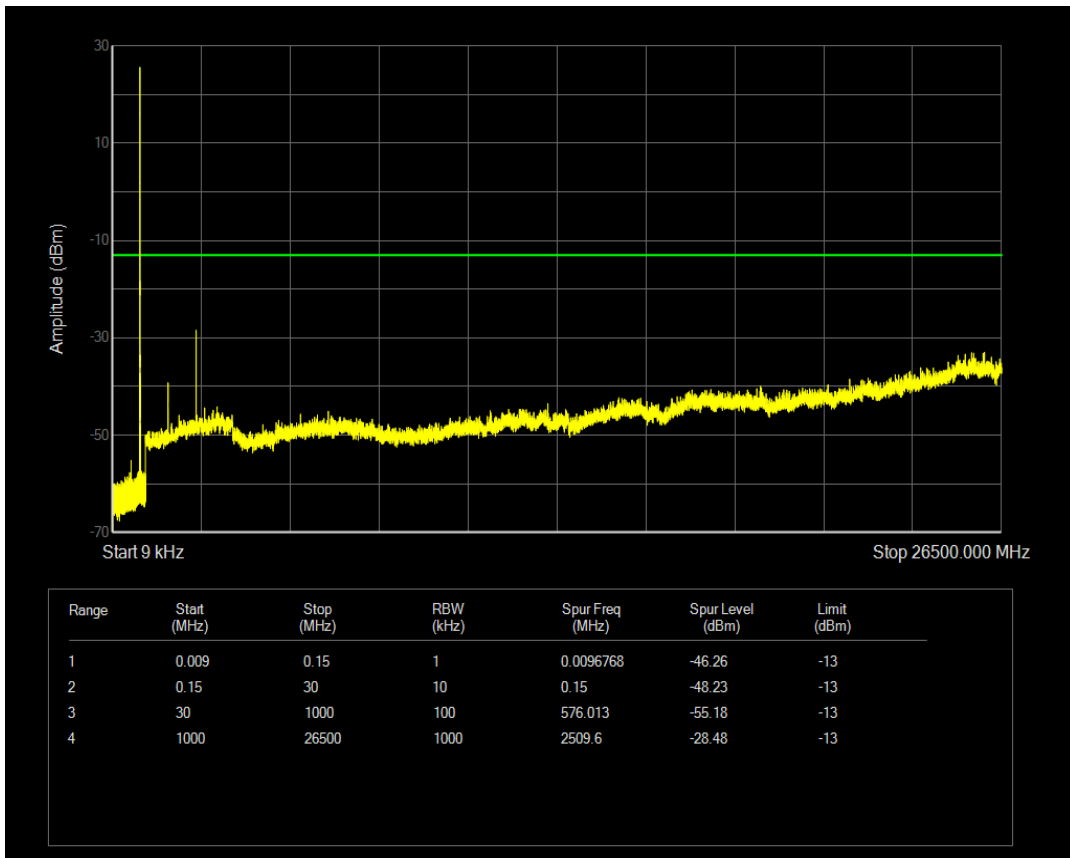

Band41 QAM16 BW=20MHz Channel=41490 RB Size=1 Position=#0

Band41 QAM16 BW=20MHz Channel=41490 RB Size=100 Position=#0

Band5 QPSK BW=1.4MHz Channel=20407 RB Size=1 Position=#0

Band5 QPSK BW=1.4MHz Channel=20407 RB Size=6 Position=#0

Band5 QAM16 BW=1.4MHz Channel=20407 RB Size=1 Position=#0

Band5 QAM16 BW=1.4MHz Channel=20407 RB Size=6 Position=#0

Band5 QPSK BW=1.4MHz Channel=20525 RB Size=1 Position=#0

Band5 QPSK BW=1.4MHz Channel=20525 RB Size=6 Position=#0