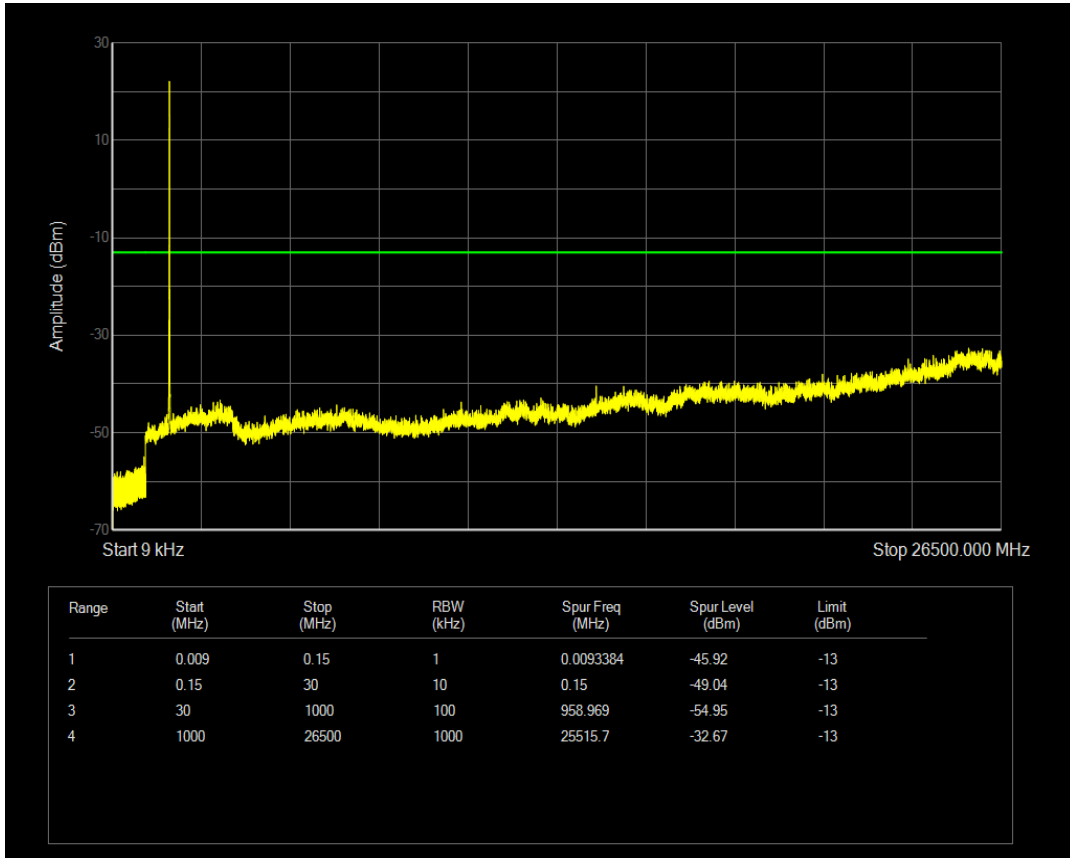

Band66 QAM16 BW=3MHz Channel=132657 RB Size=1 Position=#0

Band66 QAM16 BW=3MHz Channel=132657 RB Size=15 Position=#0

Band66 QPSK BW=5MHz Channel=131997 RB Size=1 Position=#0

Band66 QPSK BW=5MHz Channel=131997 RB Size=25 Position=#0