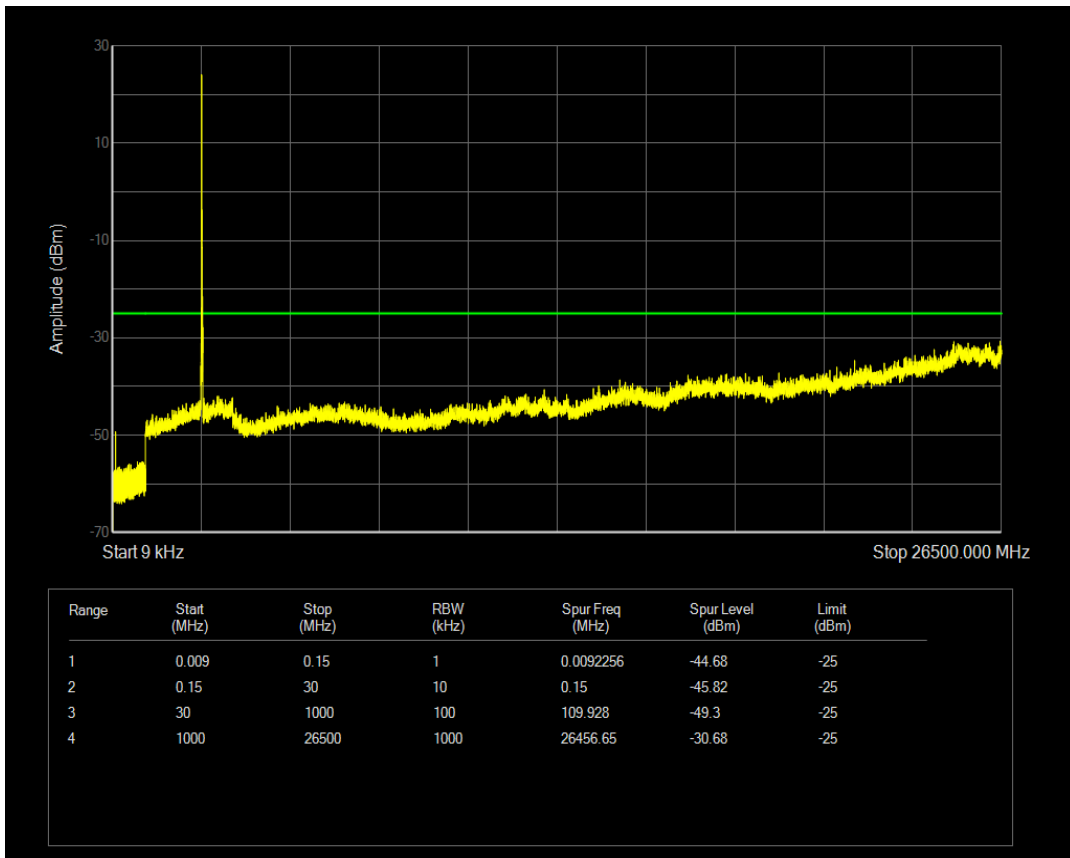

Band41 QAM16 BW=20MHz Channel=40620 RB Size=1 Position=#0

Band41 QAM16 BW=20MHz Channel=40620 RB Size=100 Position=#0

Band41 QPSK BW=20MHz Channel=41490 RB Size=1 Position=#0

Band41 QPSK BW=20MHz Channel=41490 RB Size=100 Position=#0

Band41 QAM16 BW=20MHz Channel=41490 RB Size=1 Position=#0

Band41 QAM16 BW=20MHz Channel=41490 RB Size=100 Position=#0

Band5 QPSK BW=1.4MHz Channel=20407 RB Size=1 Position=#0

Band5 QPSK BW=1.4MHz Channel=20407 RB Size=6 Position=#0