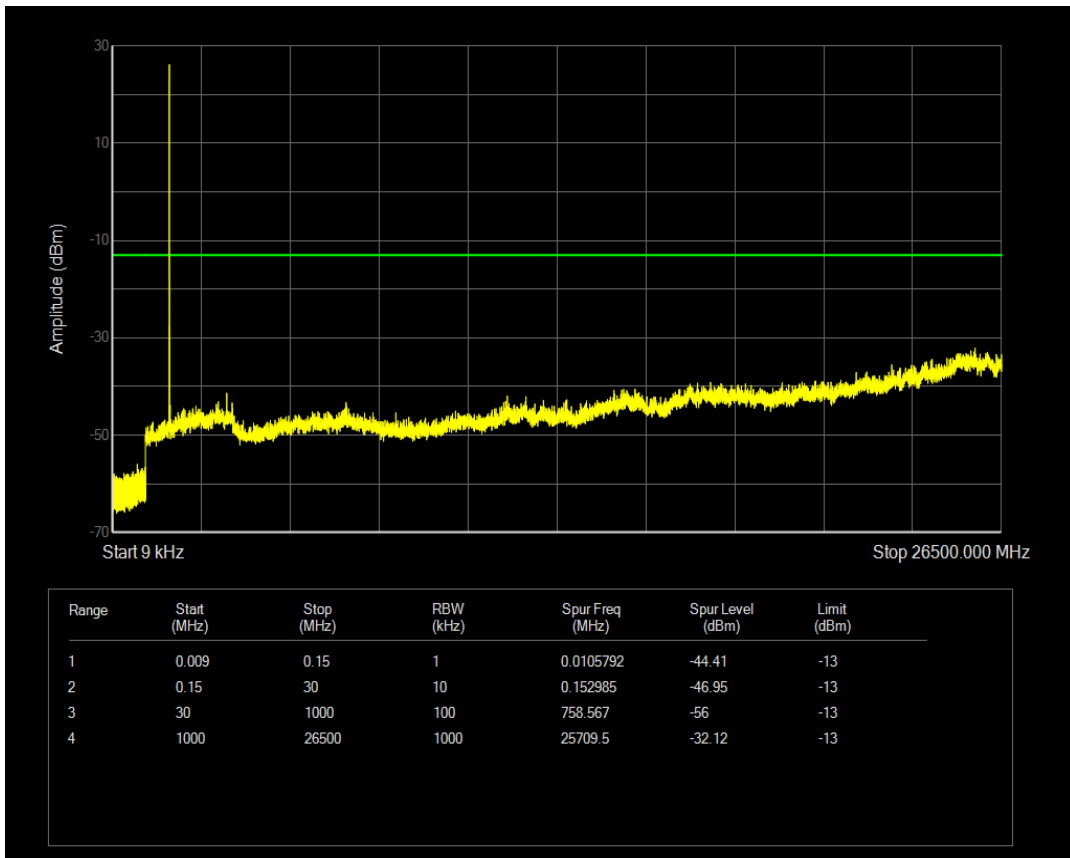

Band66 QAM16 BW=5MHz Channel=131997 RB Size=1 Position=#0

Band66 QAM16 BW=5MHz Channel=131997 RB Size=25 Position=#0