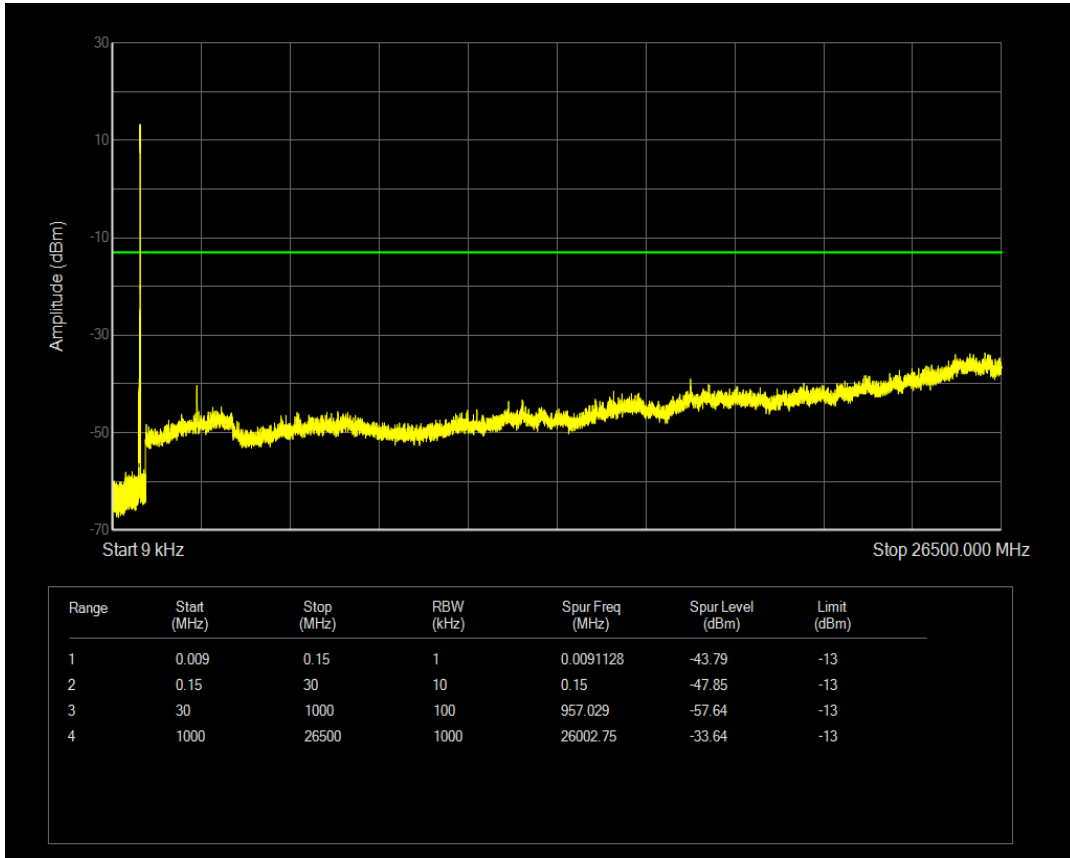

Band5 QAM16 BW=10MHz Channel=20525 RB Size=1 Position=#0

Band5 QAM16 BW=10MHz Channel=20525 RB Size=50 Position=#0

Band5 QPSK BW=10MHz Channel=20600 RB Size=1 Position=#0

Band5 QPSK BW=10MHz Channel=20600 RB Size=50 Position=#0

Band5 QAM16 BW=10MHz Channel=20600 RB Size=1 Position=#0

Band5 QAM16 BW=10MHz Channel=20600 RB Size=50 Position=#0

Band66 QPSK BW=1.4MHz Channel=131979 RB Size=1 Position=#0

Band66 QPSK BW=1.4MHz Channel=131979 RB Size=6 Position=#0