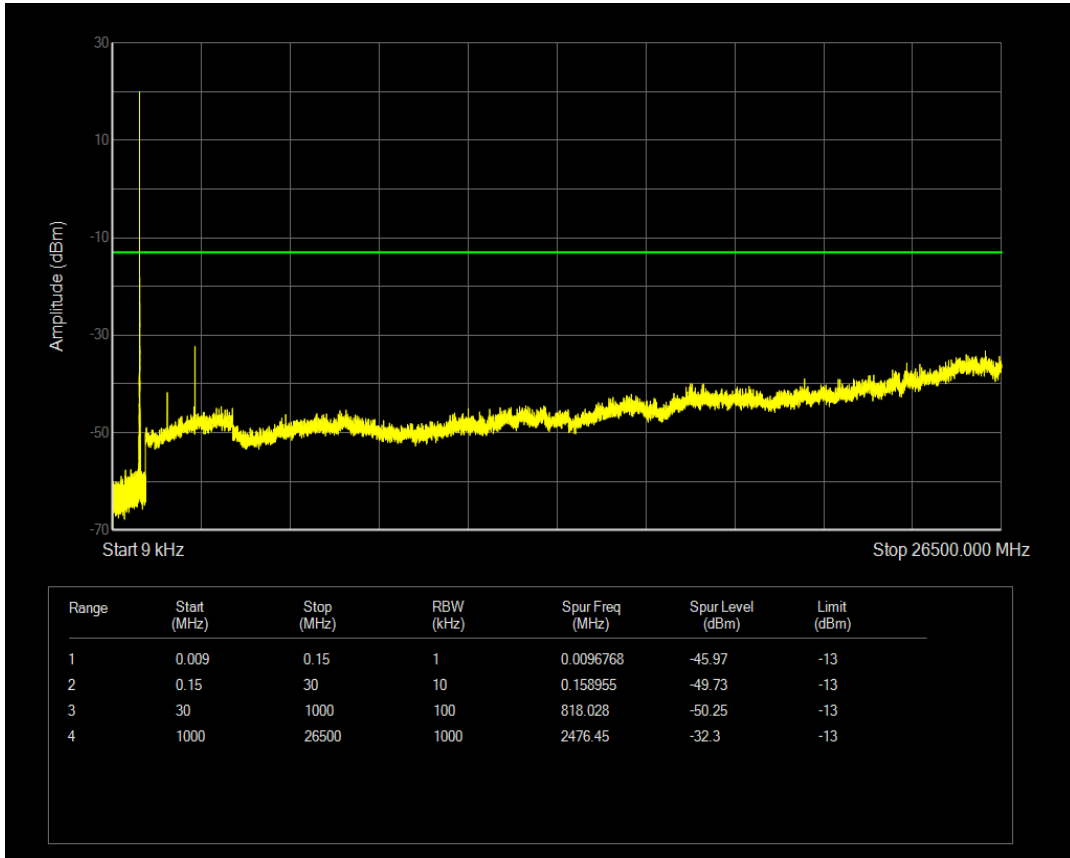

Band41 QAM16 BW=20MHz Channel=41490 RB Size=1 Position=#0

Band41 QAM16 BW=20MHz Channel=41490 RB Size=100 Position=#0

Band5 QPSK BW=1.4MHz Channel=20407 RB Size=1 Position=#0

Band5 QPSK BW=1.4MHz Channel=20407 RB Size=6 Position=#0

Band5 QAM16 BW=1.4MHz Channel=20407 RB Size=1 Position=#0

Band5 QAM16 BW=1.4MHz Channel=20407 RB Size=6 Position=#0

Band5 QPSK BW=1.4MHz Channel=20525 RB Size=1 Position=#0

Band5 QPSK BW=1.4MHz Channel=20525 RB Size=6 Position=#0