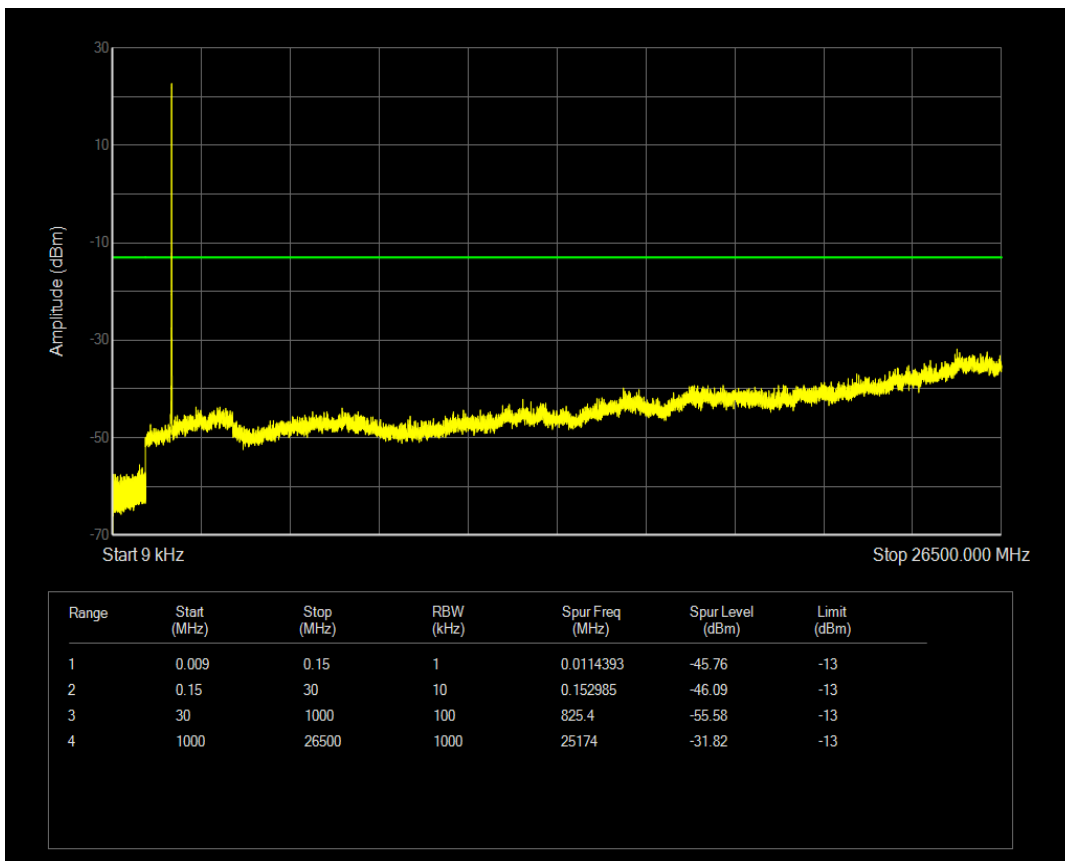

Band66 QAM16 BW=5MHz Channel=132647 RB Size=25 Position=#0

Band66 QPSK BW=10MHz Channel=132022 RB Size=1 Position=#0