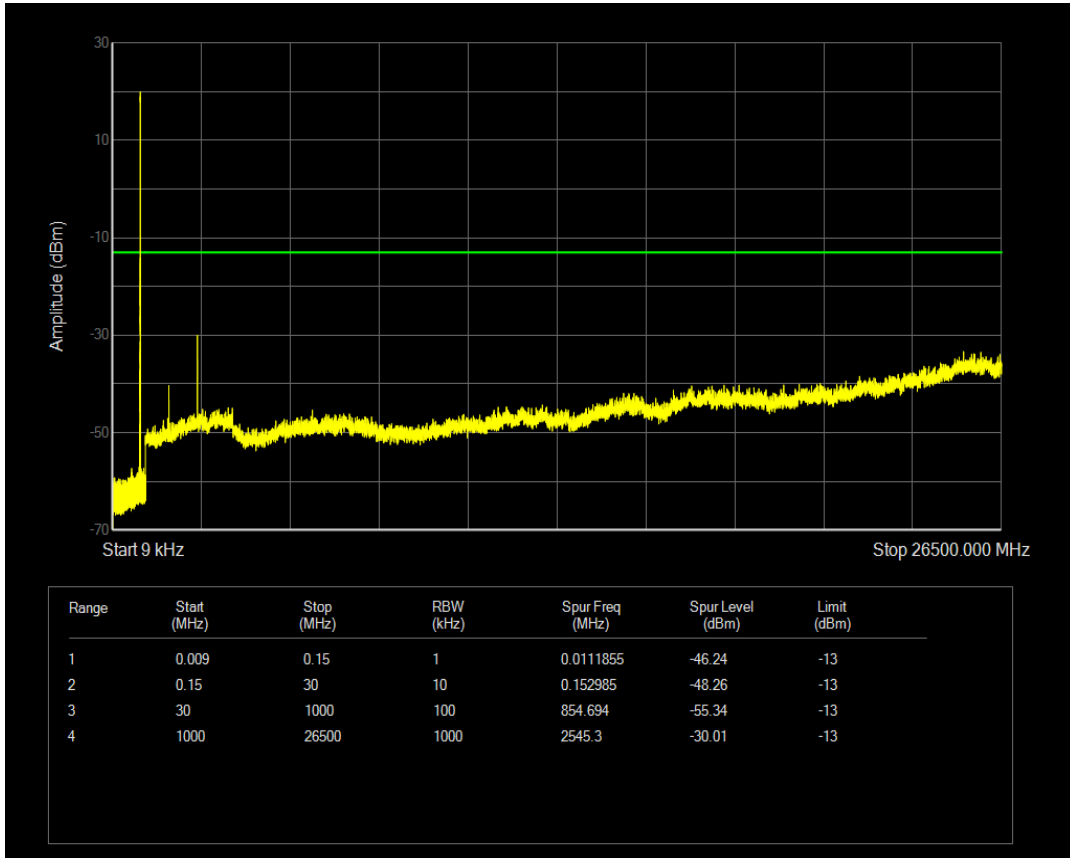

Band5 QAM16 BW=1.4MHz Channel=20525 RB Size=1 Position=#0

Band5 QAM16 BW=1.4MHz Channel=20525 RB Size=6 Position=#0

Band5 QPSK BW=1.4MHz Channel=20643 RB Size=1 Position=#0

Band5 QPSK BW=1.4MHz Channel=20643 RB Size=6 Position=#0

Band5 QAM16 BW=1.4MHz Channel=20643 RB Size=1 Position=#0

Band5 QAM16 BW=1.4MHz Channel=20643 RB Size=6 Position=#0

Band5 QPSK BW=3MHz Channel=20415 RB Size=1 Position=#0

Band5 QPSK BW=3MHz Channel=20415 RB Size=15 Position=#0