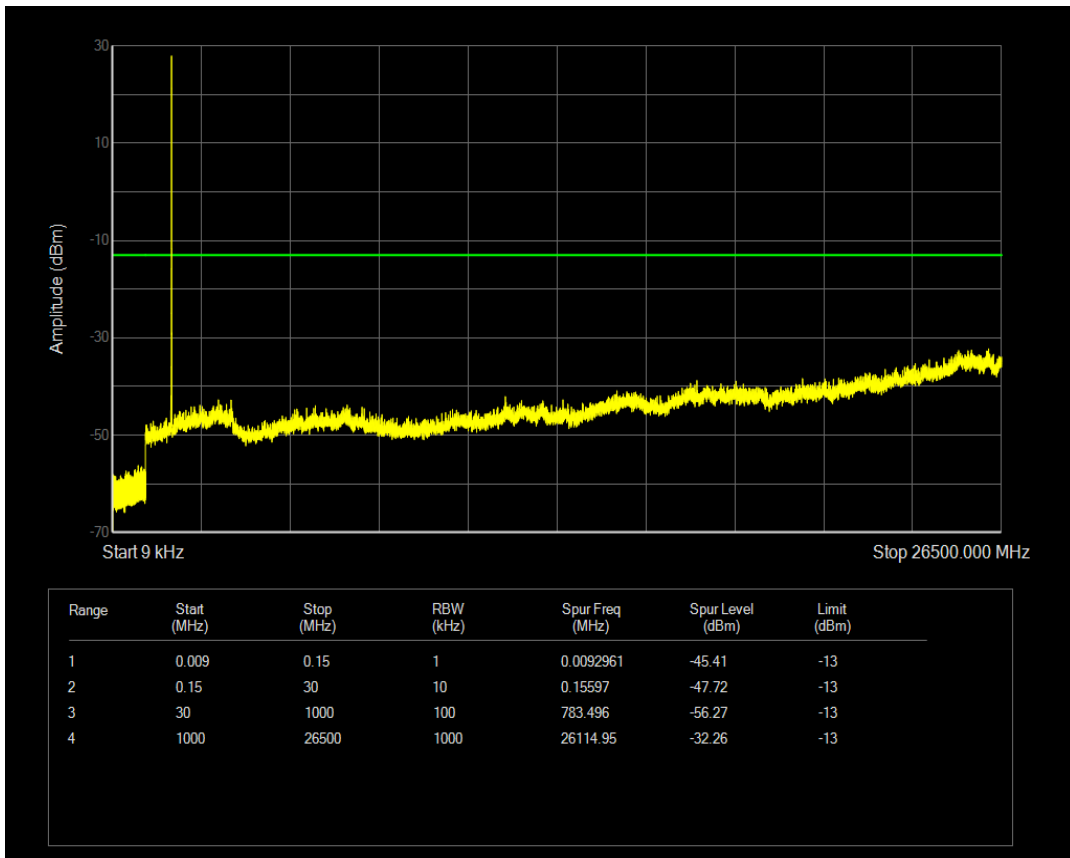

Band66 QPSK BW=5MHz Channel=132647 RB Size=1 Position=#0

Band66 QPSK BW=5MHz Channel=132647 RB Size=25 Position=#0