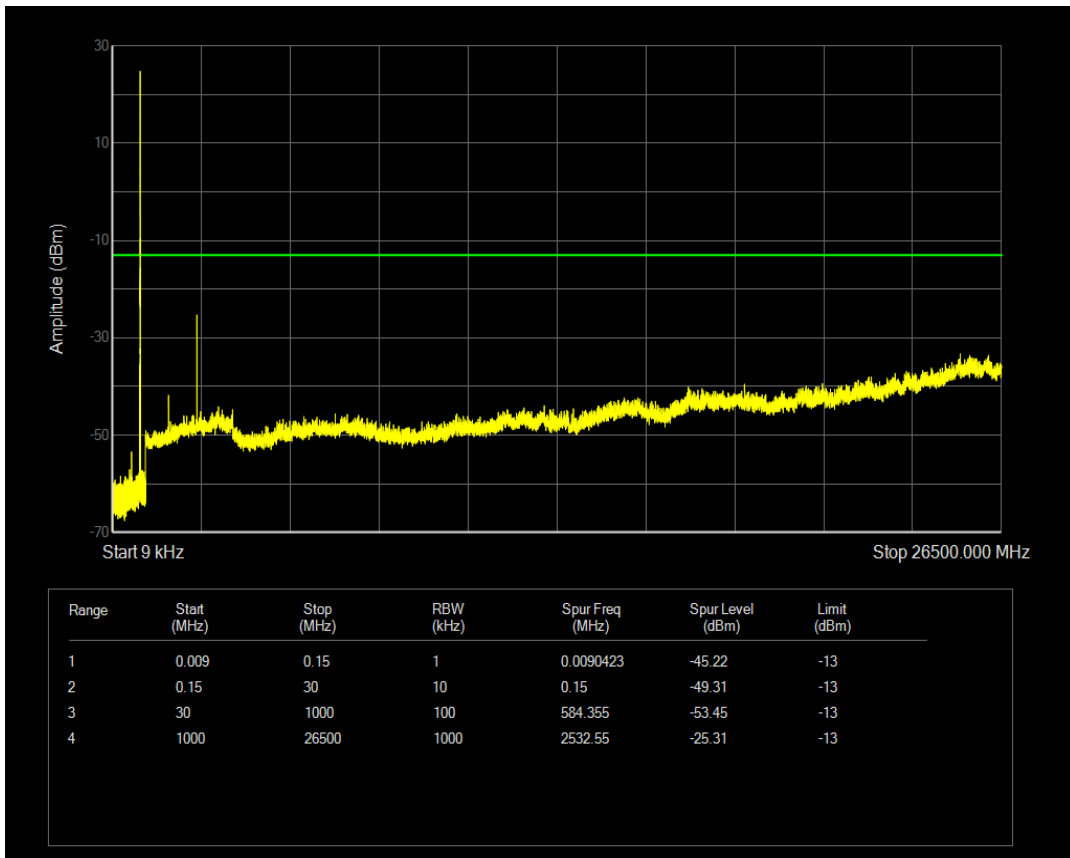

Band5 QPSK BW=5MHz Channel=20625 RB Size=1 Position=#0

Band5 QPSK BW=5MHz Channel=20625 RB Size=25 Position=#0