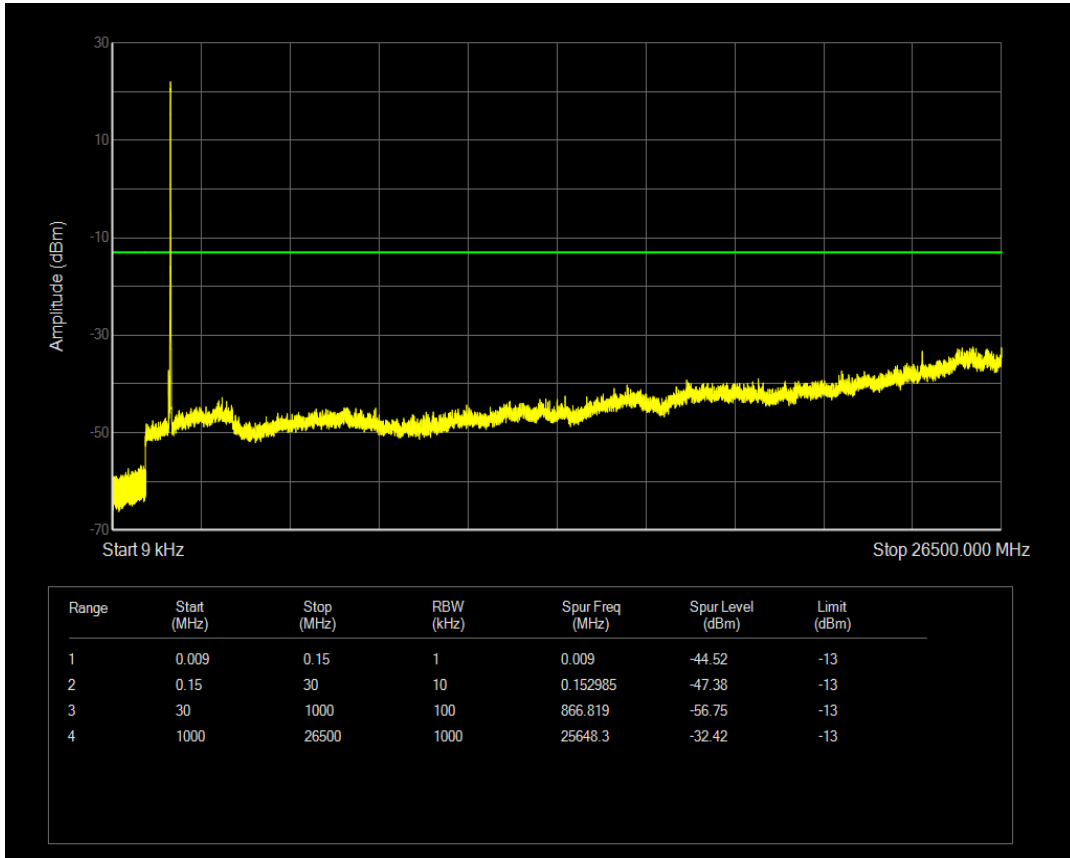

Band66 QAM16 BW=10MHz Channel=132022 RB Size=1 Position=#0

Band66 QAM16 BW=10MHz Channel=132022 RB Size=50 Position=#0

Band66 QPSK BW=10MHz Channel=132322 RB Size=1 Position=#0

Band66 QPSK BW=10MHz Channel=132322 RB Size=50 Position=#0