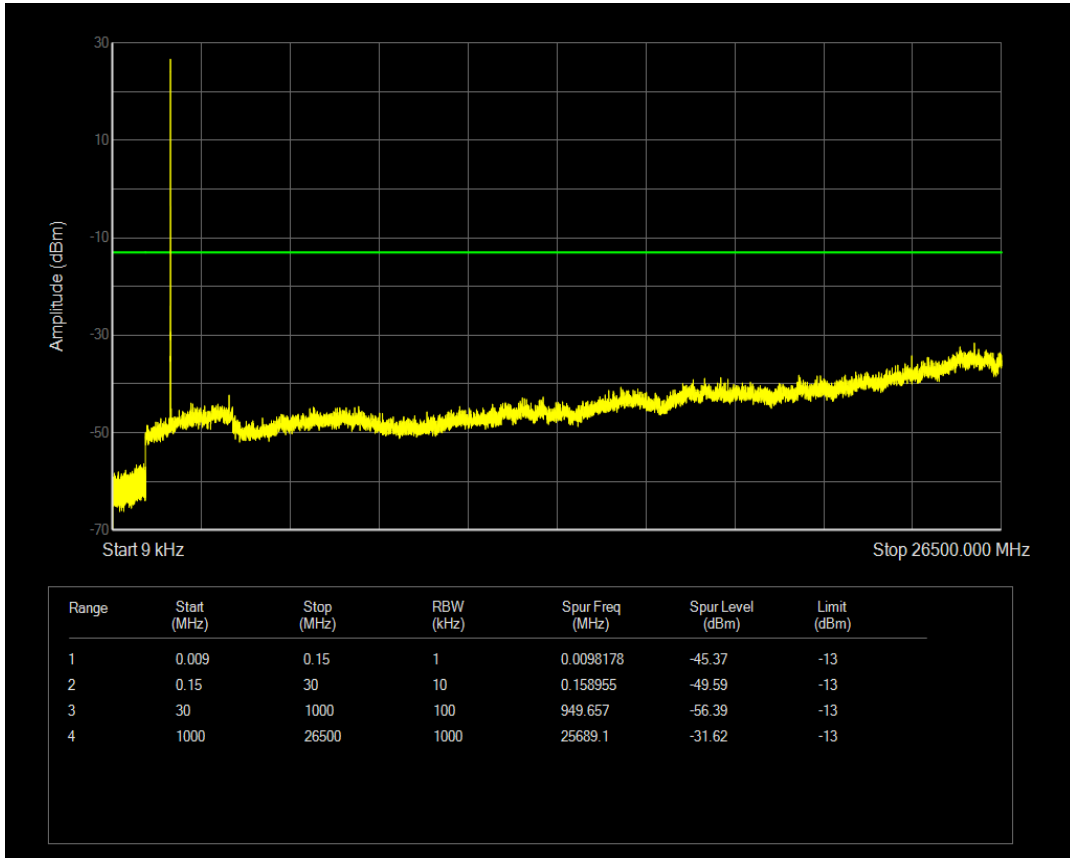

Band66 QAM16 BW=1.4MHz Channel=131979 RB Size=1 Position=#0

Band66 QAM16 BW=1.4MHz Channel=131979 RB Size=6 Position=#0

Band66 QPSK BW=1.4MHz Channel=132322 RB Size=1 Position=#0

Band66 QPSK BW=1.4MHz Channel=132322 RB Size=6 Position=#0