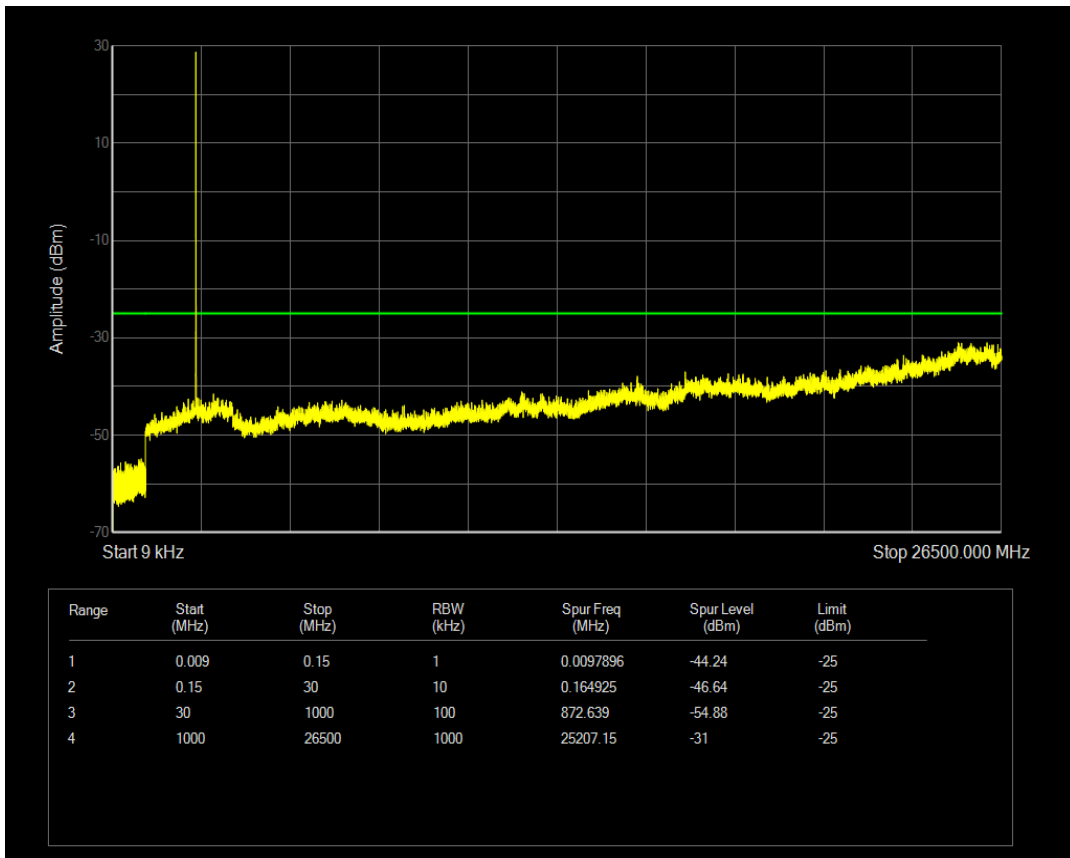

Band7 QPSK BW=5MHz Channel=20775 RB Size=1 Position=#0

Band7 QPSK BW=5MHz Channel=20775 RB Size=25 Position=#0