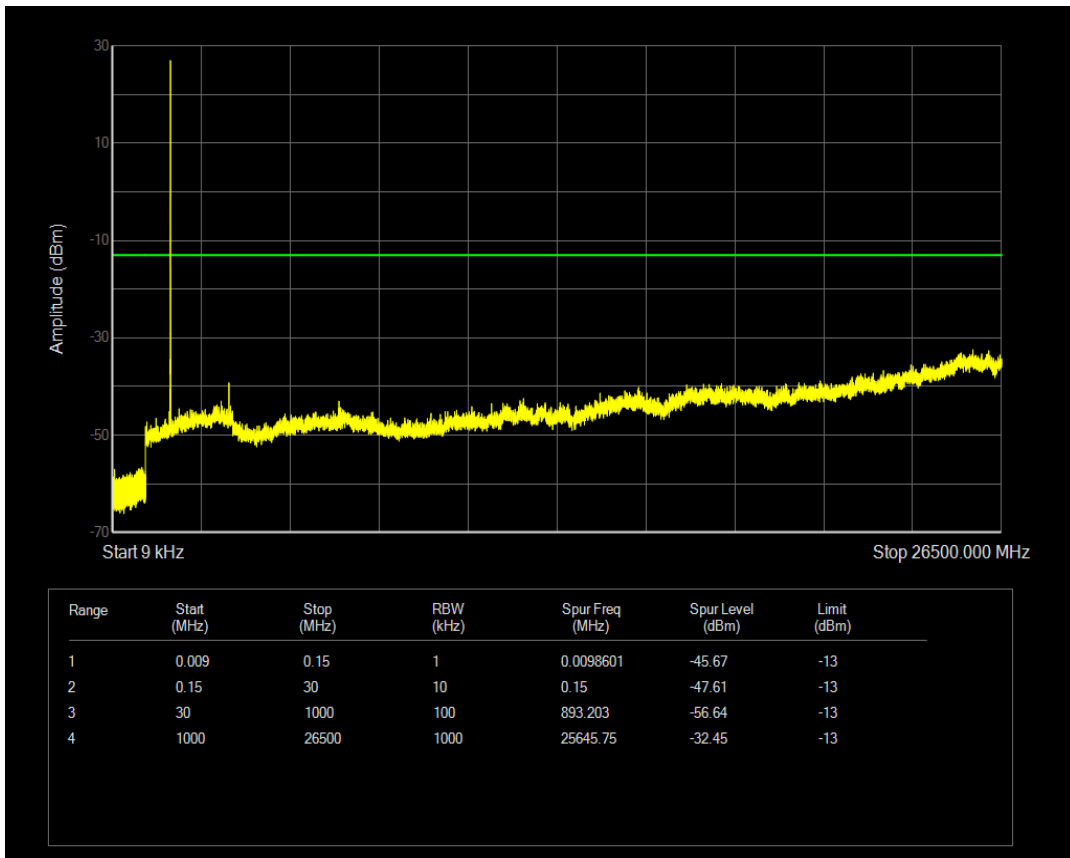

Band66 QPSK BW=5MHz Channel=132322 RB Size=1 Position=#0

Band66 QPSK BW=5MHz Channel=132322 RB Size=25 Position=#0