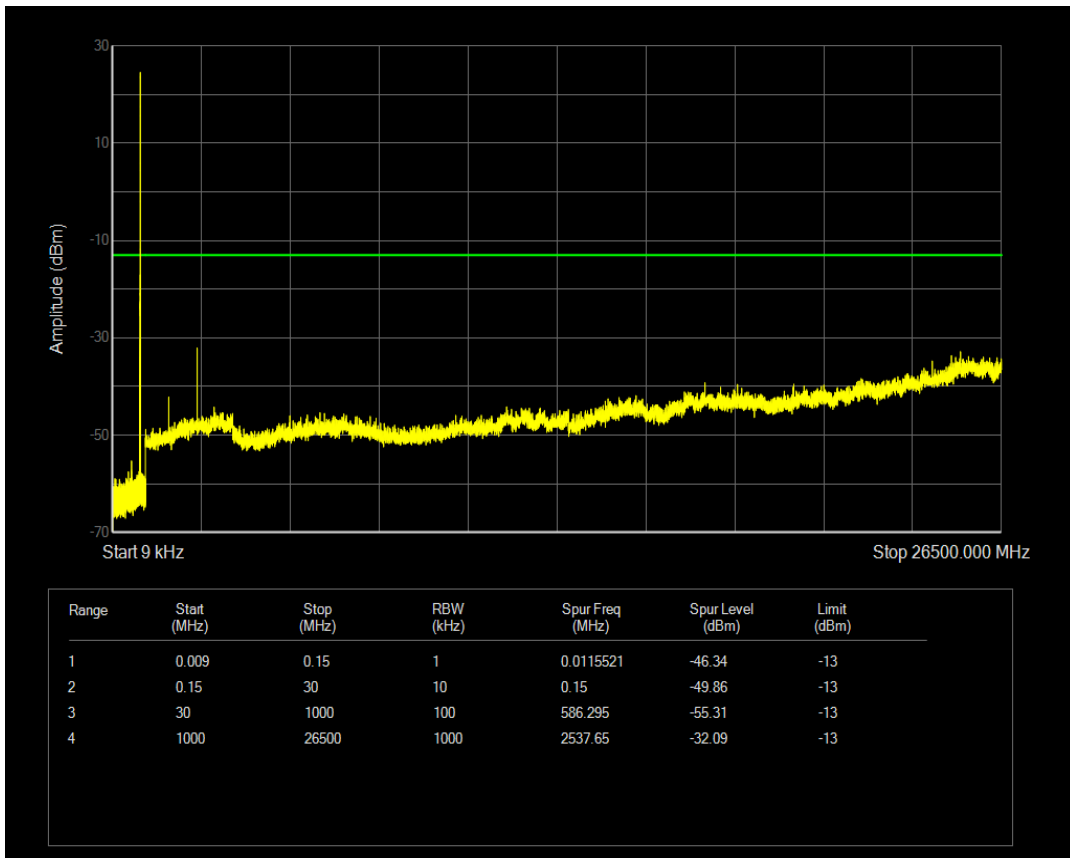

Band5 QAM16 BW=3MHz Channel=20635 RB Size=1 Position=#0

Band5 QAM16 BW=3MHz Channel=20635 RB Size=15 Position=#0