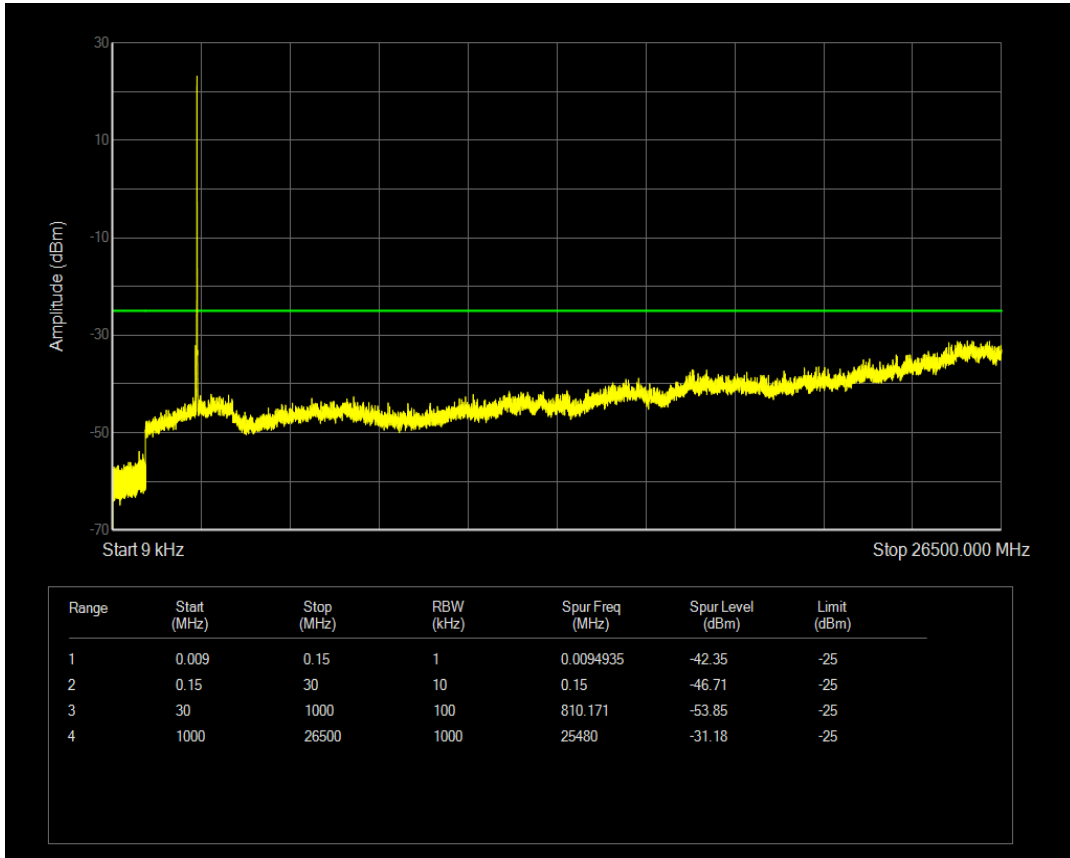

Band7 QAM16 BW=5MHz Channel=20775 RB Size=1 Position=#0

Band7 QAM16 BW=5MHz Channel=20775 RB Size=25 Position=#0

Band7 QPSK BW=5MHz Channel=21100 RB Size=1 Position=#0

Band7 QPSK BW=5MHz Channel=21100 RB Size=25 Position=#0