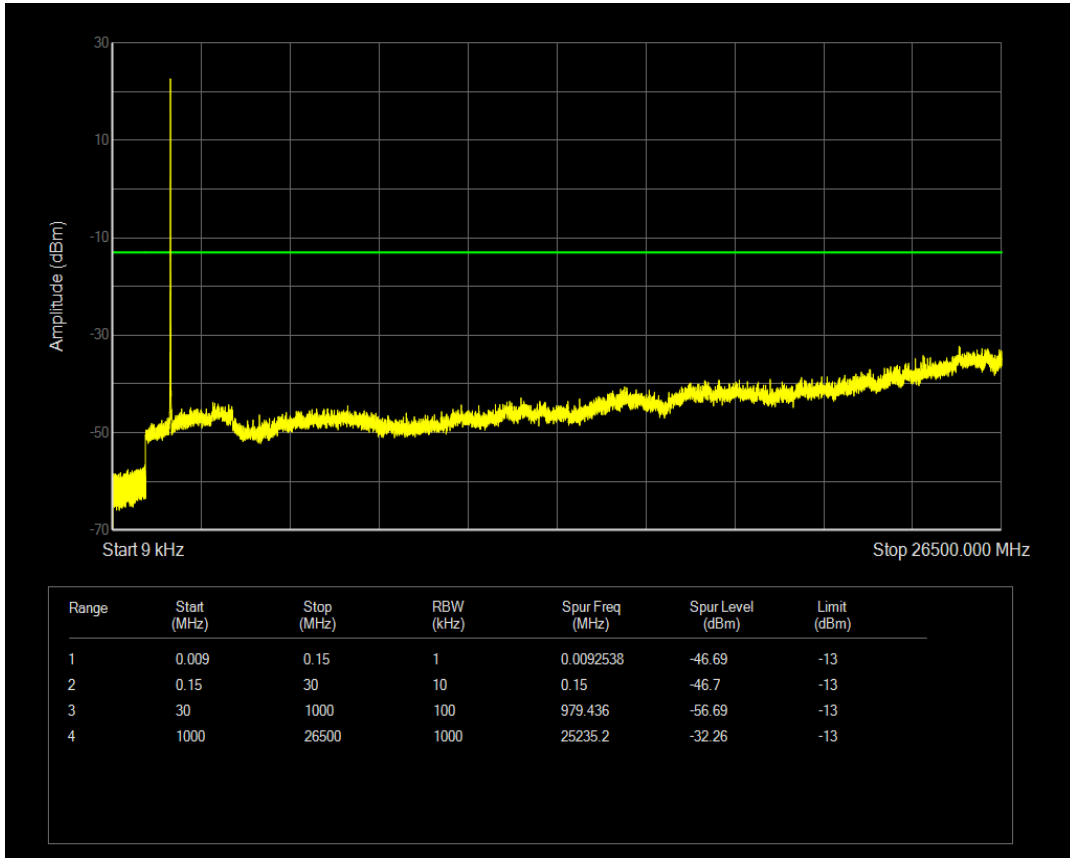

Band66 QAM16 BW=5MHz Channel=131997 RB Size=1 Position=#0

Band66 QAM16 BW=5MHz Channel=131997 RB Size=25 Position=#0

Band66 QPSK BW=5MHz Channel=132322 RB Size=1 Position=#0

Band66 QPSK BW=5MHz Channel=132322 RB Size=25 Position=#0