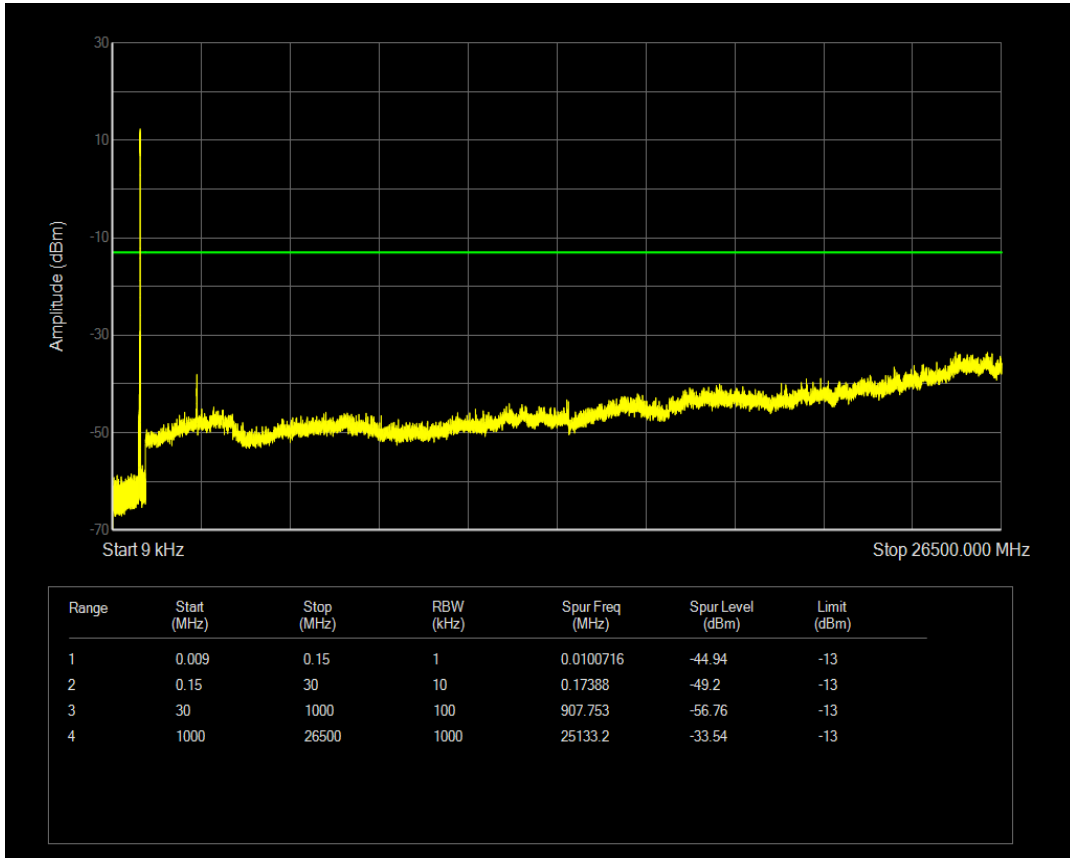

Band5 QAM16 BW=10MHz Channel=20525 RB Size=1 Position=#0

Band5 QAM16 BW=10MHz Channel=20525 RB Size=50 Position=#0

Band5 QPSK BW=10MHz Channel=20600 RB Size=1 Position=#0

Band5 QPSK BW=10MHz Channel=20600 RB Size=50 Position=#0

Band5 QAM16 BW=10MHz Channel=20600 RB Size=1 Position=#0

Band5 QAM16 BW=10MHz Channel=20600 RB Size=50 Position=#0

Band66 QPSK BW=1.4MHz Channel=131979 RB Size=1 Position=#0

Band66 QPSK BW=1.4MHz Channel=131979 RB Size=6 Position=#0