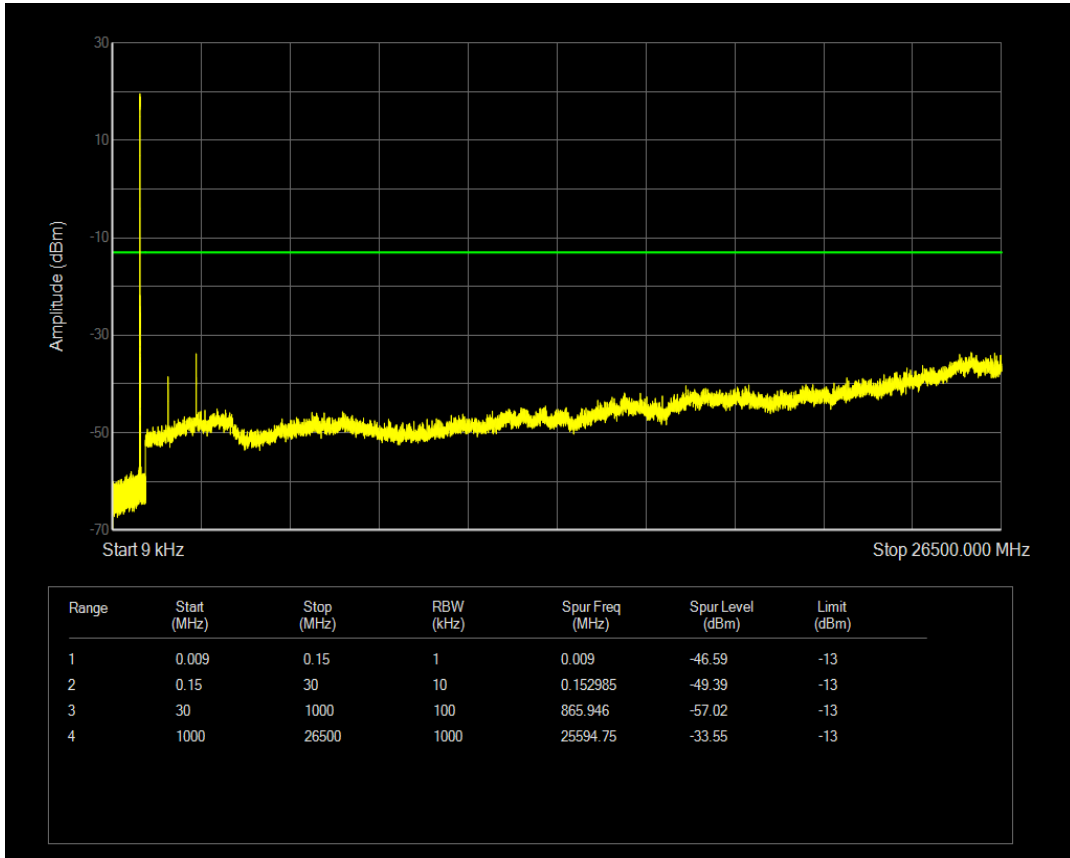

Band5 QAM16 BW=1.4MHz Channel=20407 RB Size=1 Position=#0

Band5 QAM16 BW=1.4MHz Channel=20407 RB Size=6 Position=#0

Band5 QPSK BW=1.4MHz Channel=20525 RB Size=1 Position=#0

Band5 QPSK BW=1.4MHz Channel=20525 RB Size=6 Position=#0

Band5 QAM16 BW=1.4MHz Channel=20525 RB Size=1 Position=#0

Band5 QAM16 BW=1.4MHz Channel=20525 RB Size=6 Position=#0

Band5 QPSK BW=1.4MHz Channel=20643 RB Size=1 Position=#0

Band5 QPSK BW=1.4MHz Channel=20643 RB Size=6 Position=#0