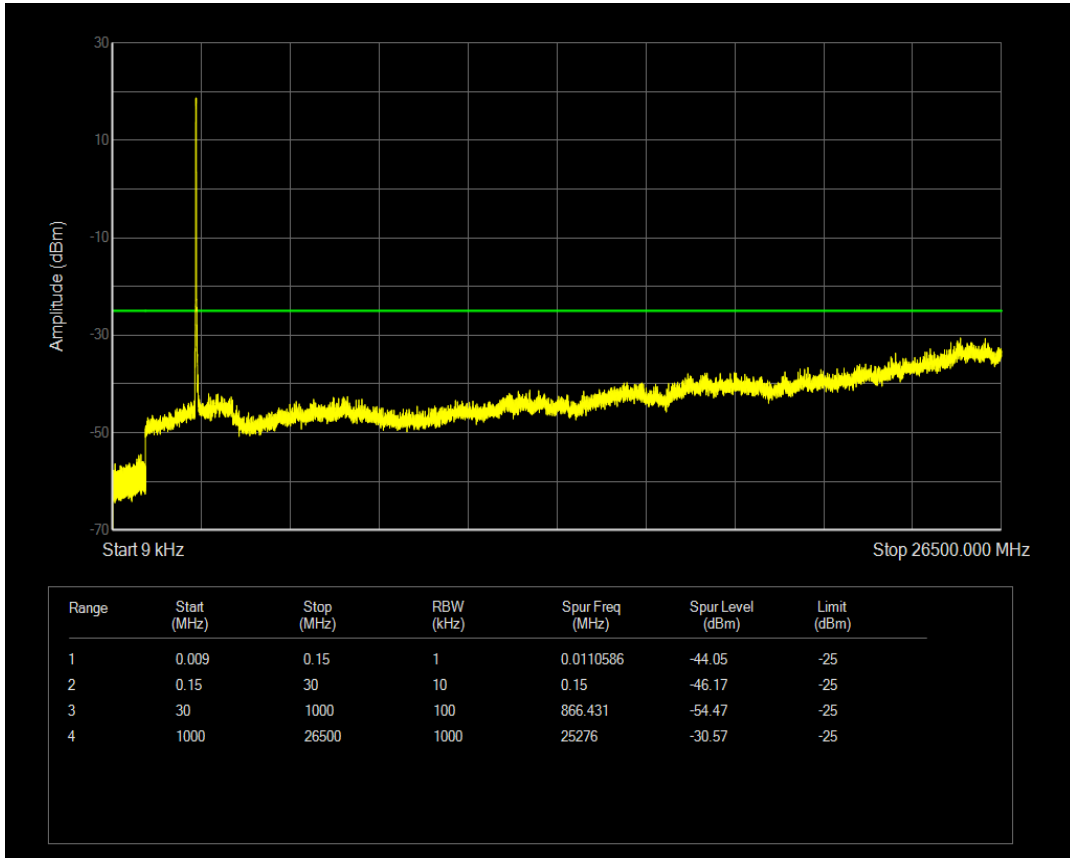

Band41 QAM16 BW=15MHz Channel=41515 RB Size=1 Position=#0

Band41 QAM16 BW=15MHz Channel=41515 RB Size=75 Position=#0

Band41 QPSK BW=20MHz Channel=39750 RB Size=1 Position=#0

Band41 QPSK BW=20MHz Channel=39750 RB Size=100 Position=#0

Band41 QAM16 BW=20MHz Channel=39750 RB Size=1 Position=#0

Band41 QAM16 BW=20MHz Channel=39750 RB Size=100 Position=#0

Band41 QPSK BW=20MHz Channel=40620 RB Size=1 Position=#0

Band41 QPSK BW=20MHz Channel=40620 RB Size=100 Position=#0