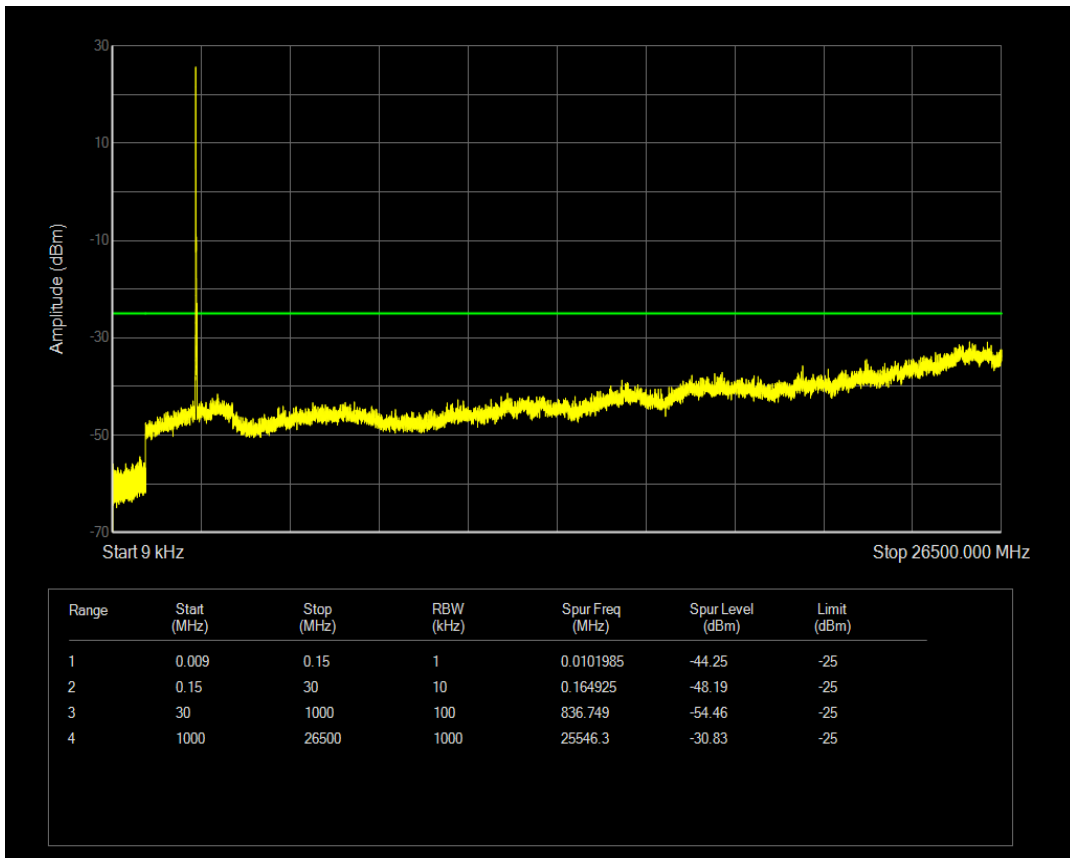

Band41 QAM16 BW=15MHz Channel=41515 RB Size=1 Position=#0

Band41 QAM16 BW=15MHz Channel=41515 RB Size=75 Position=#0

Band41 QPSK BW=20MHz Channel=39750 RB Size=1 Position=#0

Band41 QPSK BW=20MHz Channel=39750 RB Size=100 Position=#0

Band41 QAM16 BW=20MHz Channel=39750 RB Size=1 Position=#0

Band41 QAM16 BW=20MHz Channel=39750 RB Size=100 Position=#0

Band41 QPSK BW=20MHz Channel=40620 RB Size=1 Position=#0

Band41 QPSK BW=20MHz Channel=40620 RB Size=100 Position=#0