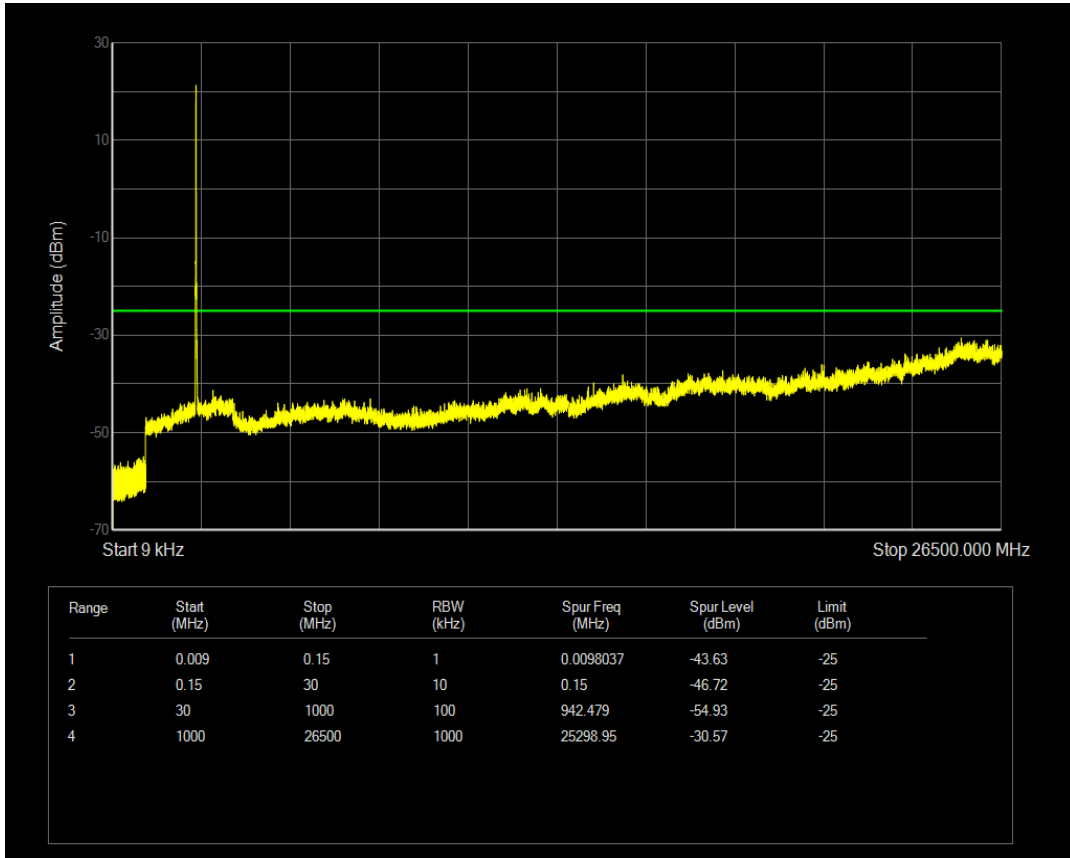

Band7 QAM16 BW=5MHz Channel=21425 RB Size=1 Position=#0

Band7 QAM16 BW=5MHz Channel=21425 RB Size=25 Position=#0

Band7 QPSK BW=10MHz Channel=20800 RB Size=1 Position=#0

Band7 QPSK BW=10MHz Channel=20800 RB Size=50 Position=#0

Band7 QAM16 BW=10MHz Channel=20800 RB Size=1 Position=#0

Band7 QAM16 BW=10MHz Channel=20800 RB Size=50 Position=#0

Band7 QPSK BW=10MHz Channel=21100 RB Size=1 Position=#0

Band7 QPSK BW=10MHz Channel=21100 RB Size=50 Position=#0