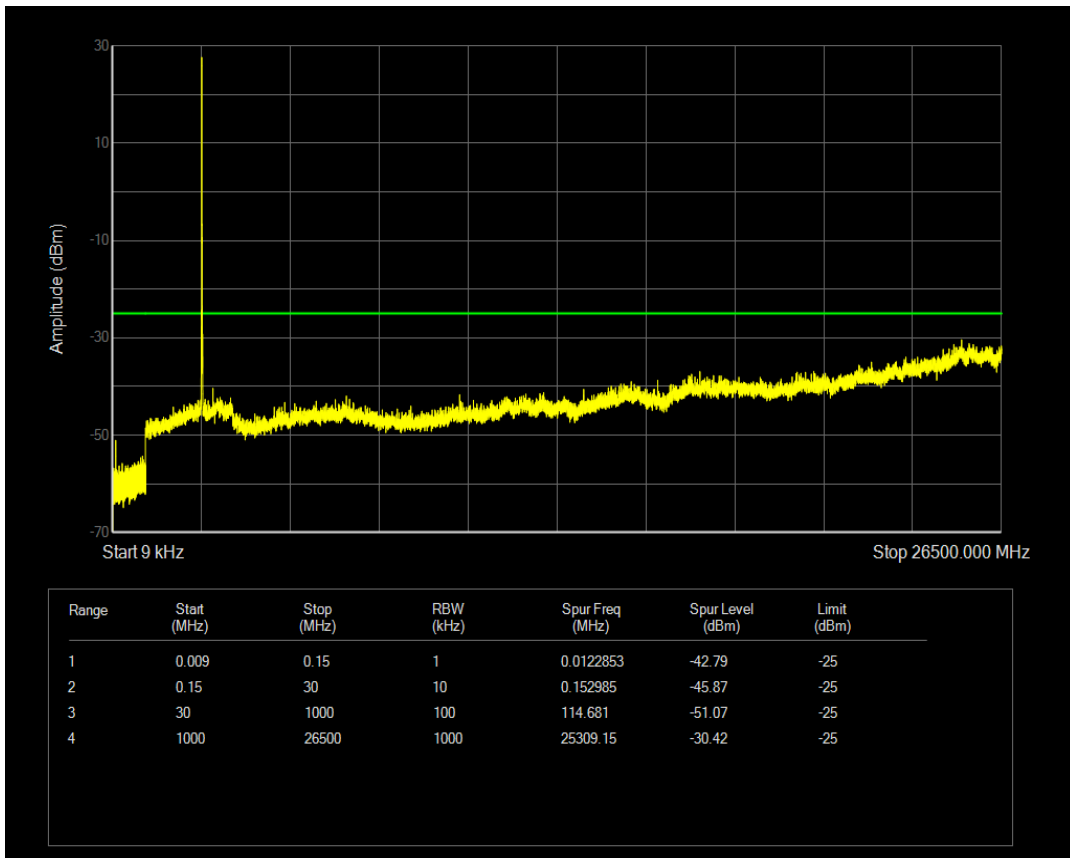

Band41 QAM16 BW=15MHz Channel=40620 RB Size=1 Position=#0

Band41 QAM16 BW=15MHz Channel=40620 RB Size=75 Position=#0

Band41 QPSK BW=15MHz Channel=41515 RB Size=1 Position=#0

Band41 QPSK BW=15MHz Channel=41515 RB Size=75 Position=#0

Band41 QAM16 BW=15MHz Channel=41515 RB Size=1 Position=#0

Band41 QAM16 BW=15MHz Channel=41515 RB Size=75 Position=#0

Band41 QPSK BW=20MHz Channel=39750 RB Size=1 Position=#0

Band41 QPSK BW=20MHz Channel=39750 RB Size=100 Position=#0