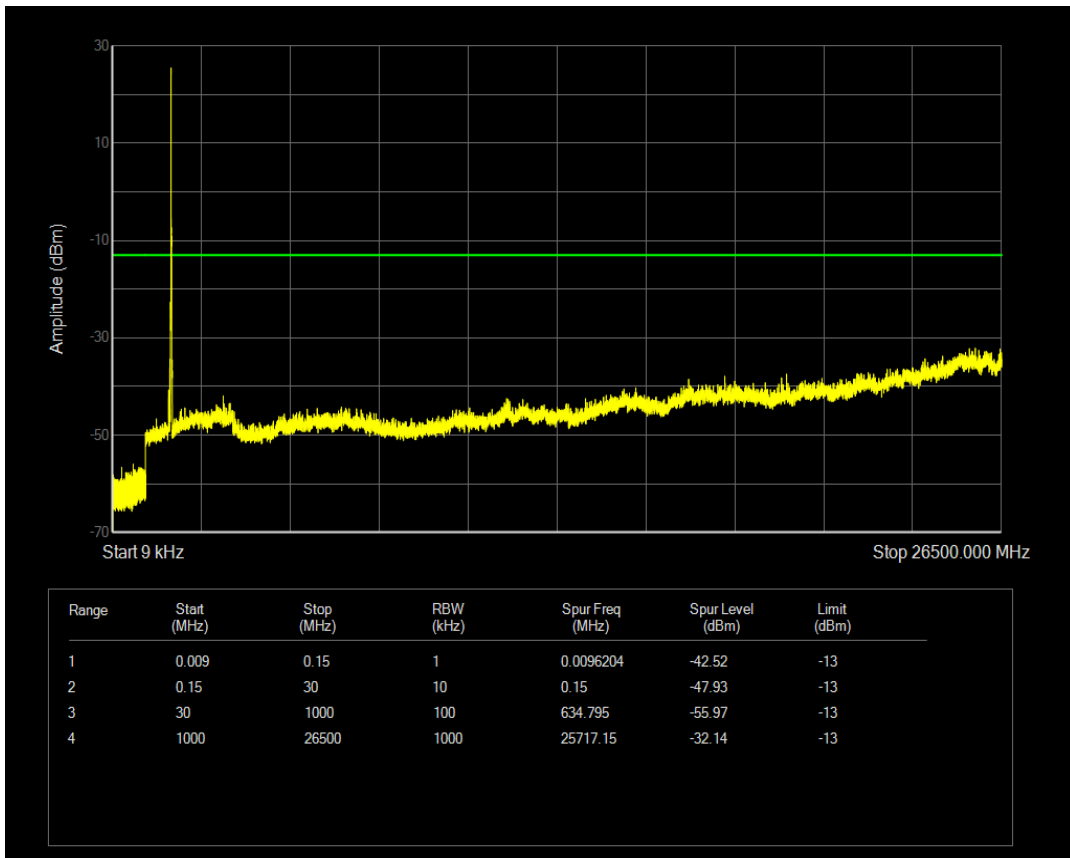

Band66 QAM16 BW=20MHz Channel=132572 RB Size=1 Position=#0

Band66 QAM16 BW=20MHz Channel=132572 RB Size=100 Position=#0