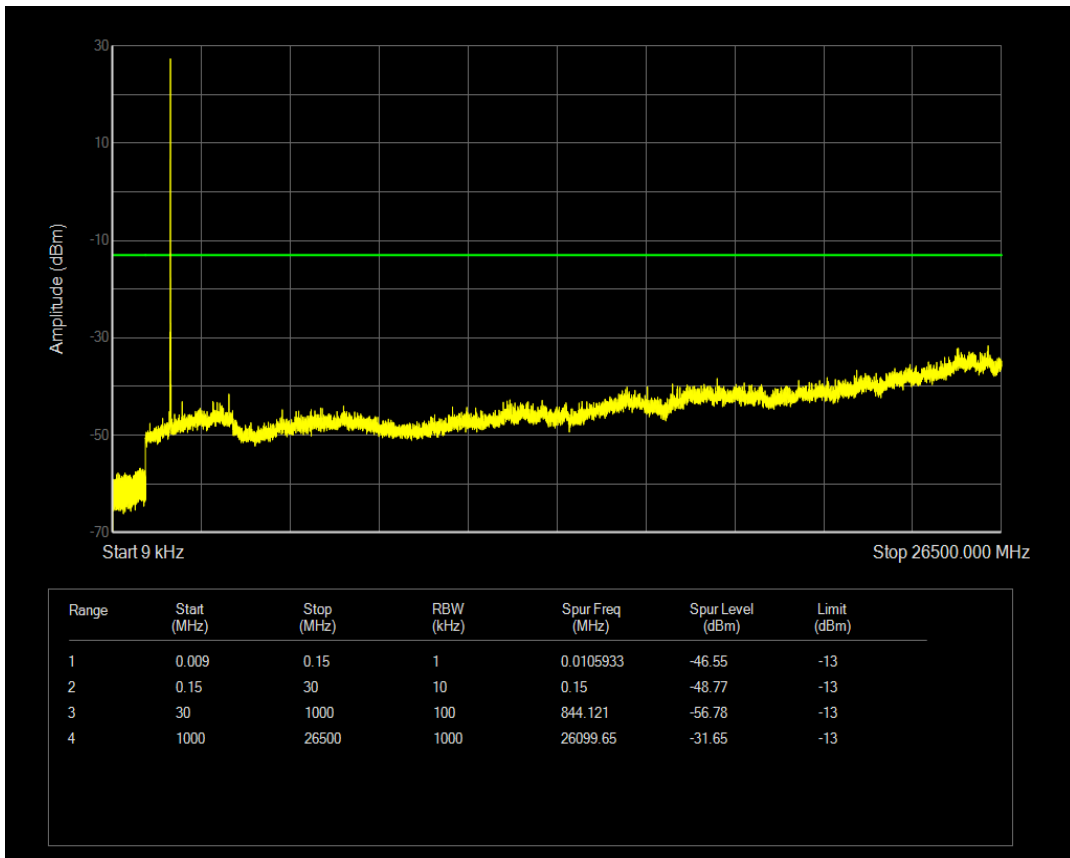

Band66 QAM16 BW=5MHz Channel=132322 RB Size=1 Position=#0

Band66 QAM16 BW=5MHz Channel=132322 RB Size=25 Position=#0