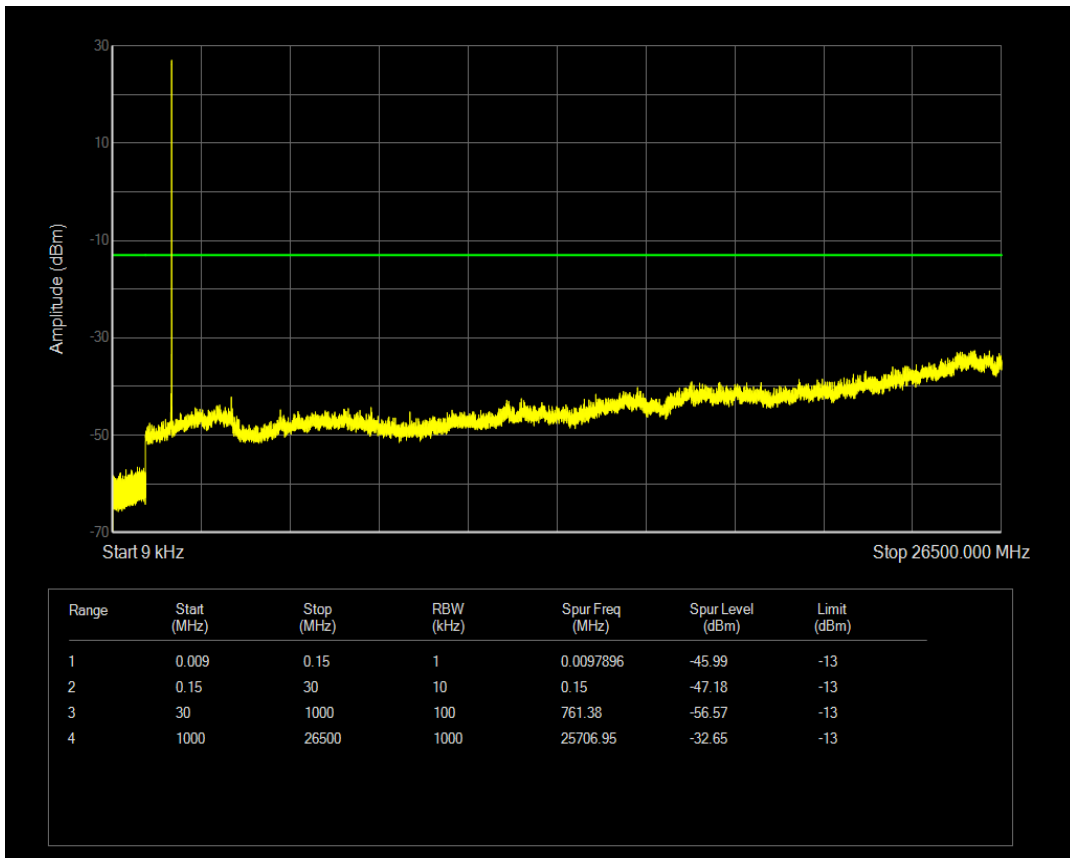

Band66 QAM16 BW=1.4MHz Channel=132665 RB Size=1 Position=#0

Band66 QAM16 BW=1.4MHz Channel=132665 RB Size=6 Position=#0