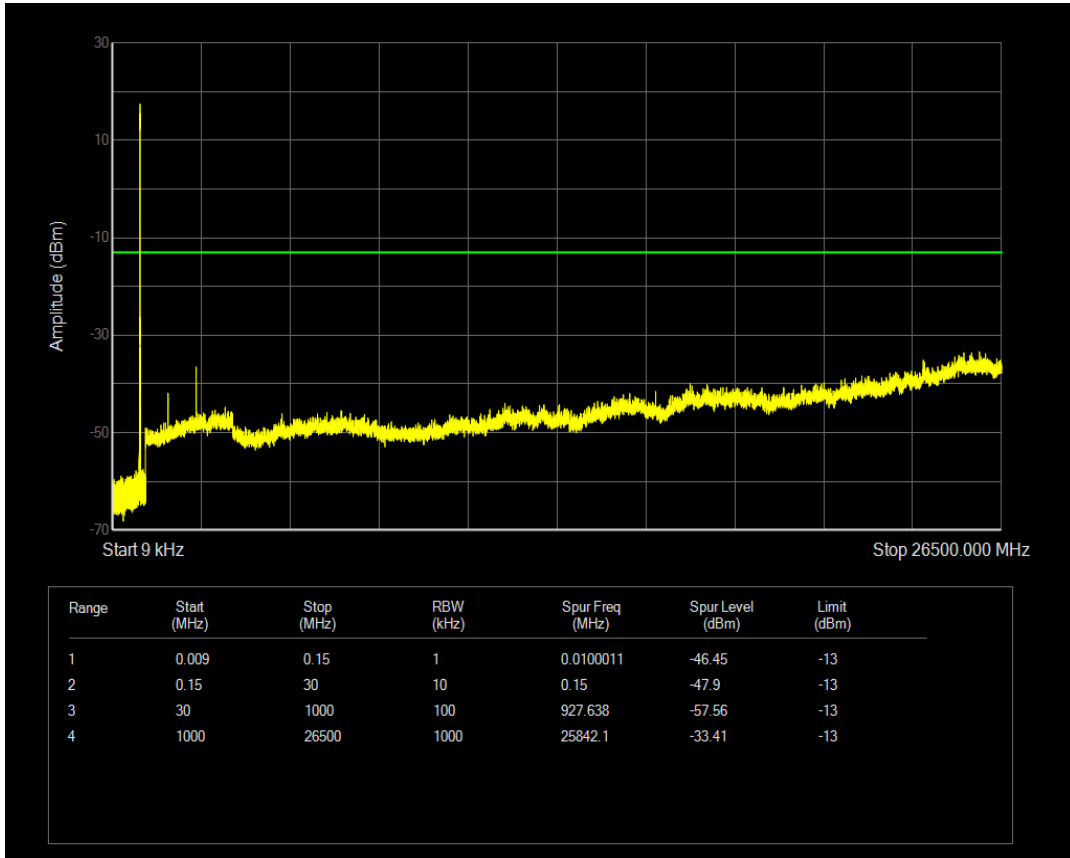

Band5 QAM16 BW=3MHz Channel=20525 RB Size=15 Position=#0

Band5 QPSK BW=3MHz Channel=20635 RB Size=1 Position=#0