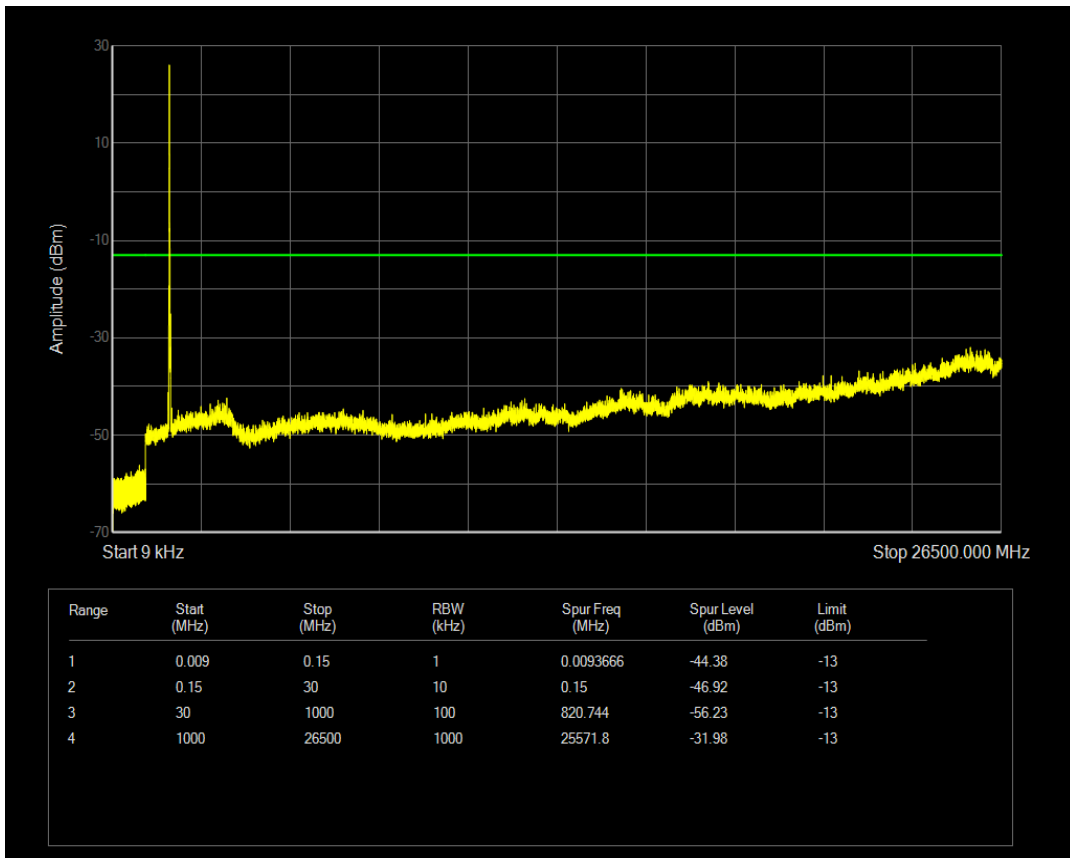

Band66 QPSK BW=20MHz Channel=132072 RB Size=1 Position=#0

Band66 QPSK BW=20MHz Channel=132072 RB Size=100 Position=#0