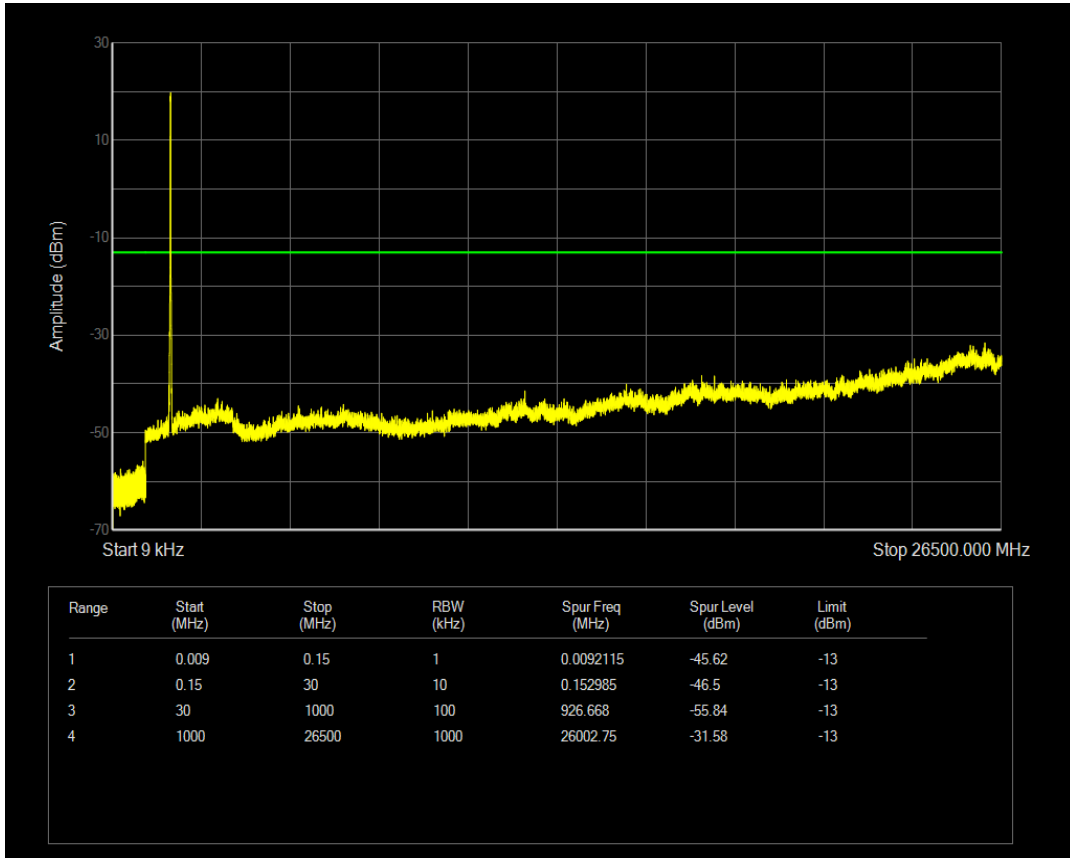

Band66 QAM16 BW=15MHz Channel=132047 RB Size=1 Position=#0

Band66 QAM16 BW=15MHz Channel=132047 RB Size=75 Position=#0

Band66 QPSK BW=15MHz Channel=132322 RB Size=1 Position=#0

Band66 QPSK BW=15MHz Channel=132322 RB Size=75 Position=#0