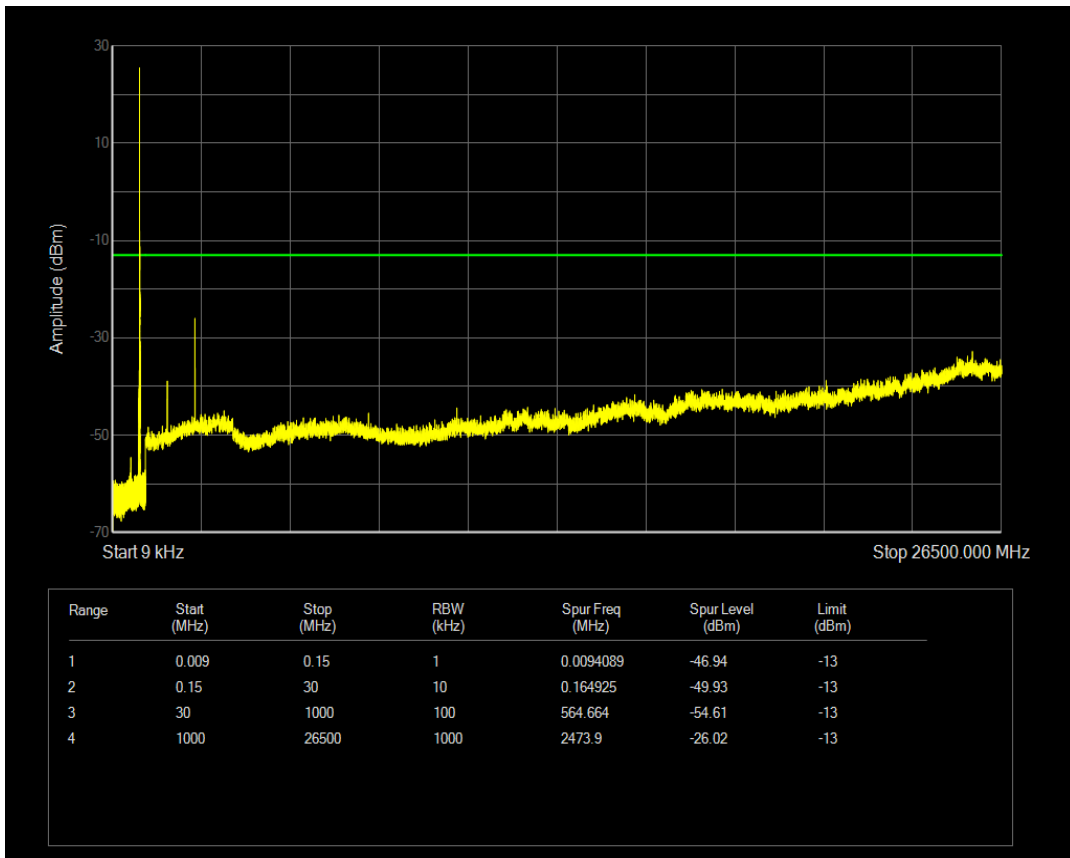

Band5 QPSK BW=10MHz Channel=20450 RB Size=1 Position=#0

Band5 QPSK BW=10MHz Channel=20450 RB Size=50 Position=#0