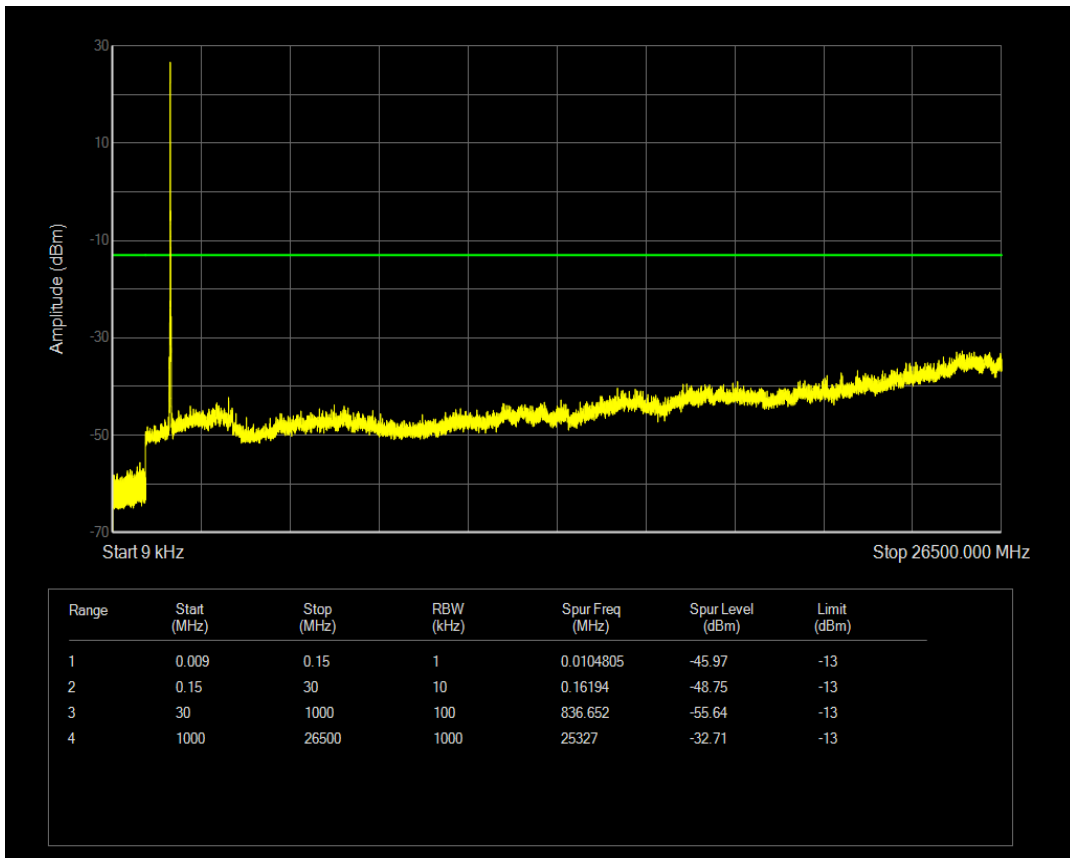

Band66 QAM16 BW=15MHz Channel=132322 RB Size=1 Position=#0

Band66 QAM16 BW=15MHz Channel=132322 RB Size=75 Position=#0