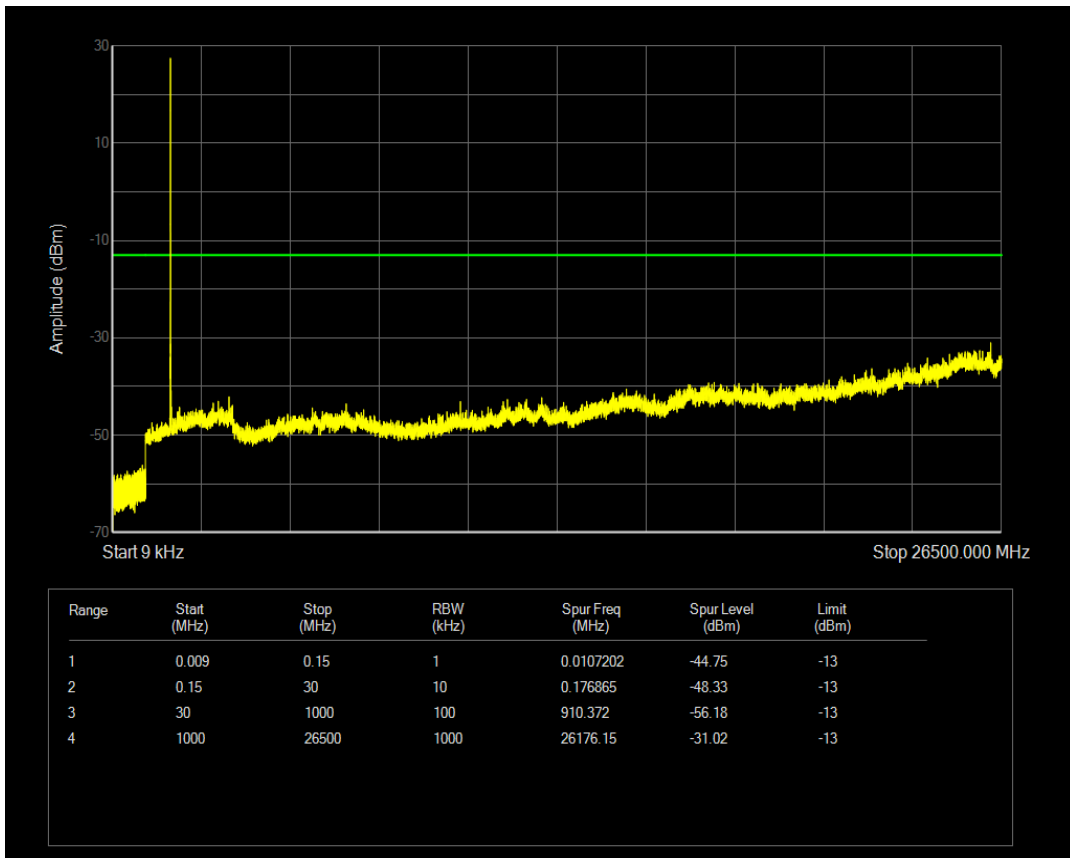

Band66 QPSK BW=1.4MHz Channel=132322 RB Size=1 Position=#0

Band66 QPSK BW=1.4MHz Channel=132322 RB Size=6 Position=#0