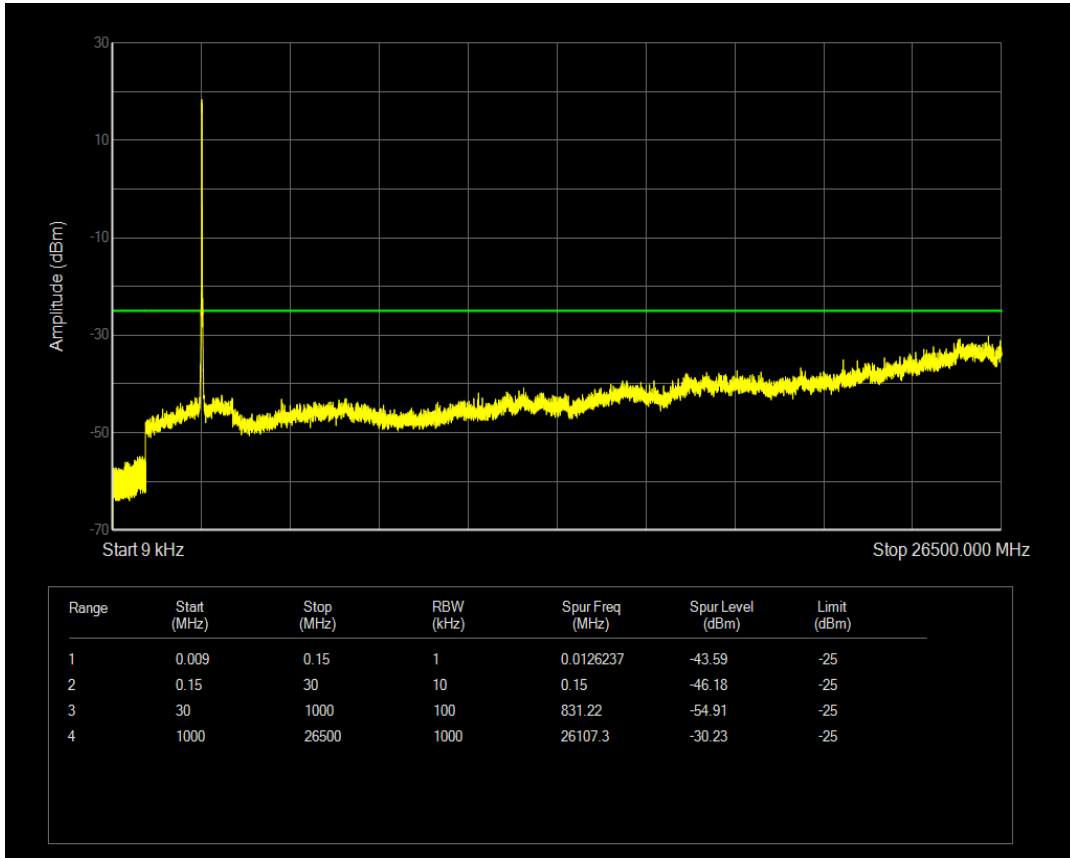

Band41 QAM16 BW=20MHz Channel=40620 RB Size=1 Position=#0

Band41 QAM16 BW=20MHz Channel=40620 RB Size=100 Position=#0

Band41 QPSK BW=20MHz Channel=41490 RB Size=1 Position=#0

Band41 QPSK BW=20MHz Channel=41490 RB Size=100 Position=#0

Band41 QAM16 BW=20MHz Channel=41490 RB Size=1 Position=#0

Band41 QAM16 BW=20MHz Channel=41490 RB Size=100 Position=#0

Band5 QPSK BW=1.4MHz Channel=20407 RB Size=1 Position=#0

Band5 QPSK BW=1.4MHz Channel=20407 RB Size=6 Position=#0