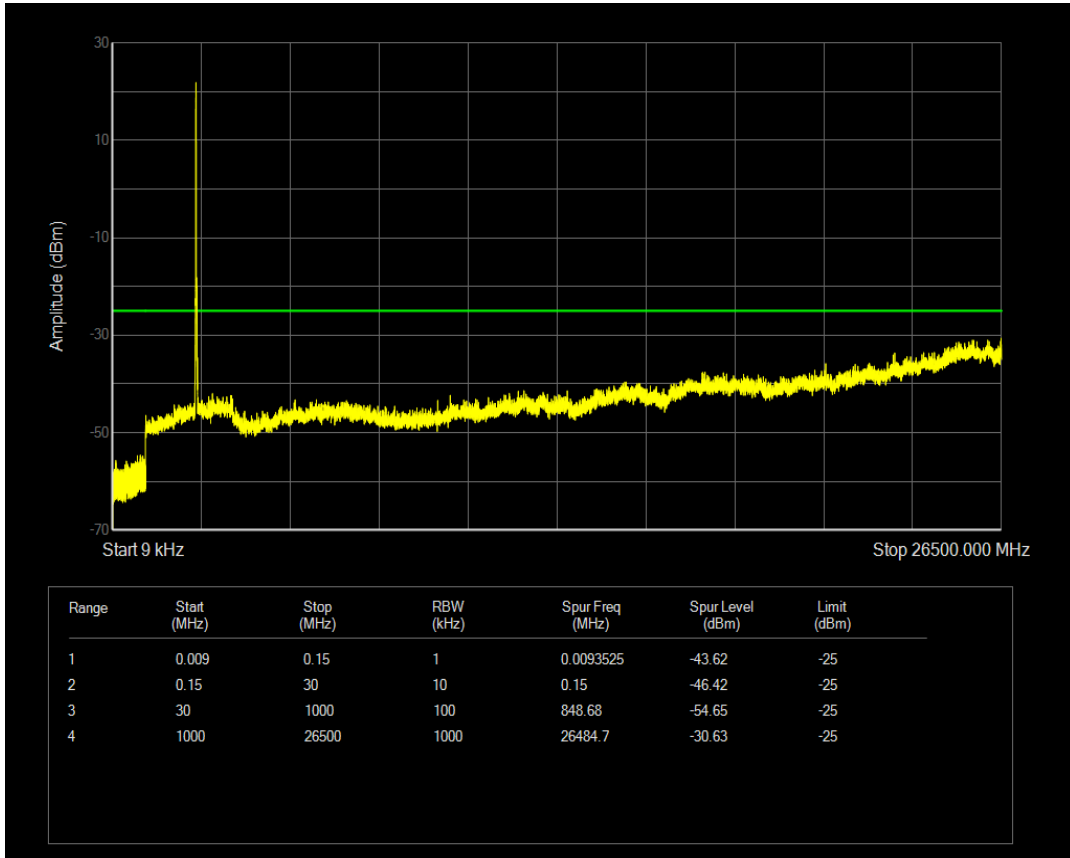

Band41 QAM16 BW=15MHz Channel=39725 RB Size=1 Position=#0

Band41 QAM16 BW=15MHz Channel=39725 RB Size=75 Position=#0

Band41 QPSK BW=15MHz Channel=40620 RB Size=1 Position=#0

Band41 QPSK BW=15MHz Channel=40620 RB Size=75 Position=#0

Band41 QAM16 BW=15MHz Channel=40620 RB Size=1 Position=#0

Band41 QAM16 BW=15MHz Channel=40620 RB Size=75 Position=#0

Band41 QPSK BW=15MHz Channel=41515 RB Size=1 Position=#0

Band41 QPSK BW=15MHz Channel=41515 RB Size=75 Position=#0