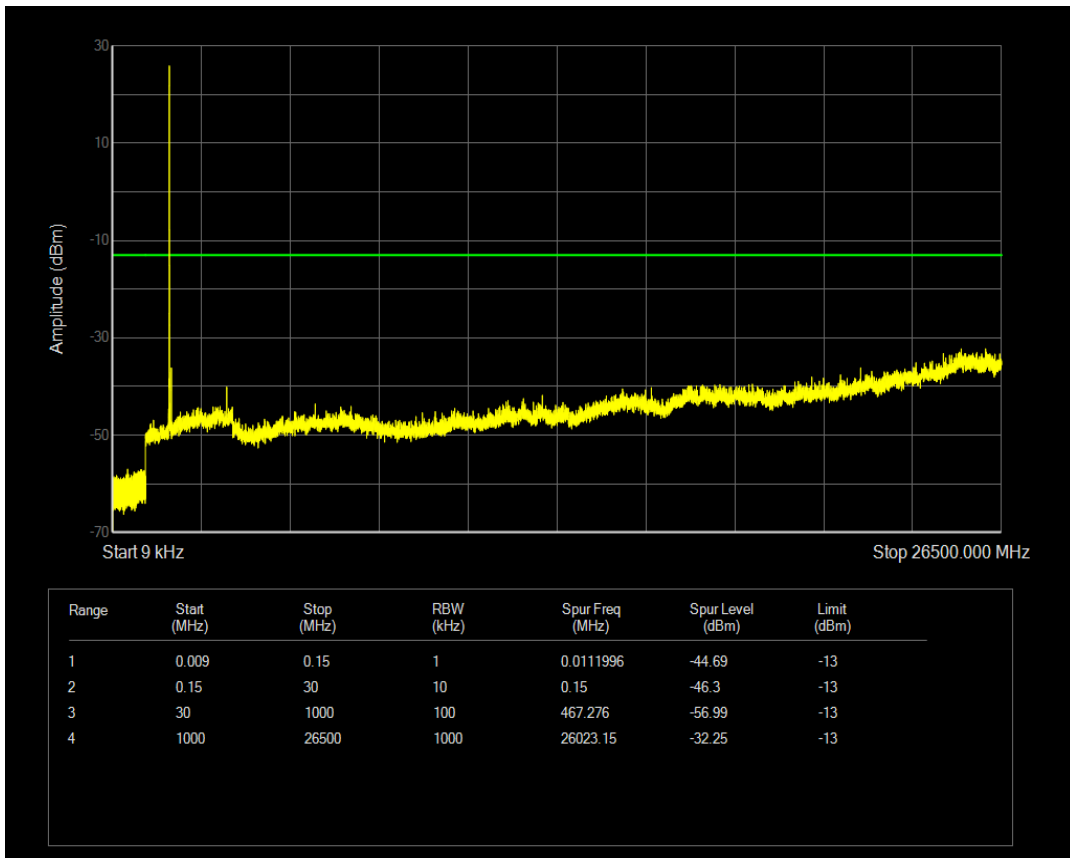

Band66 QPSK BW=5MHz Channel=131997 RB Size=1 Position=#0

Band66 QPSK BW=5MHz Channel=131997 RB Size=25 Position=#0