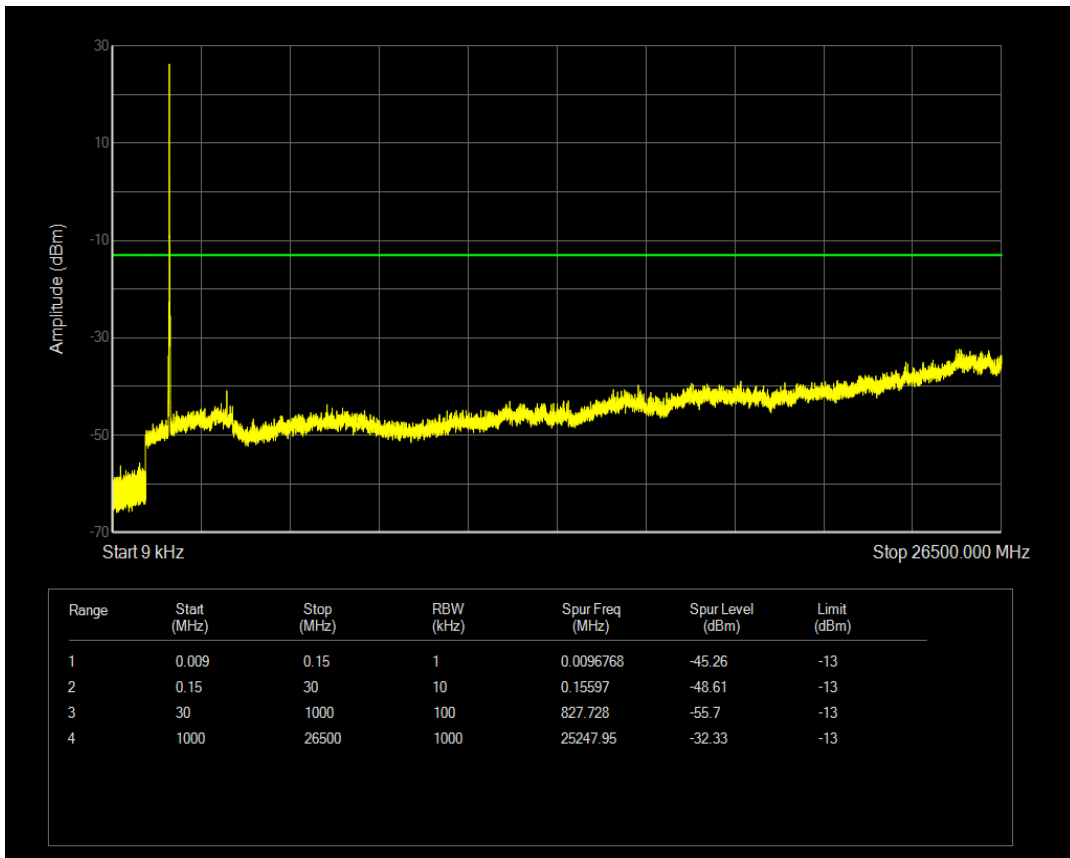

Band66 QAM16 BW=15MHz Channel=132047 RB Size=1 Position=#0

Band66 QAM16 BW=15MHz Channel=132047 RB Size=75 Position=#0