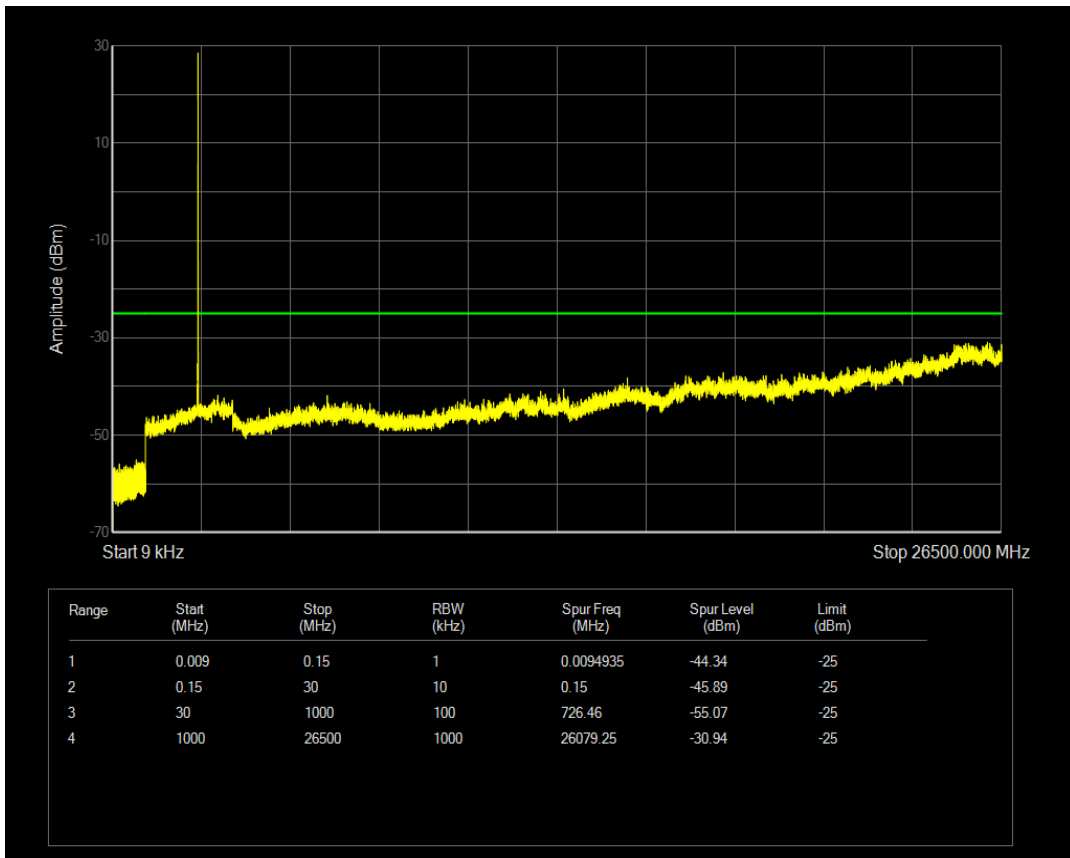

Band7 QAM16 BW=5MHz Channel=21425 RB Size=1 Position=#0

Band7 QAM16 BW=5MHz Channel=21425 RB Size=25 Position=#0