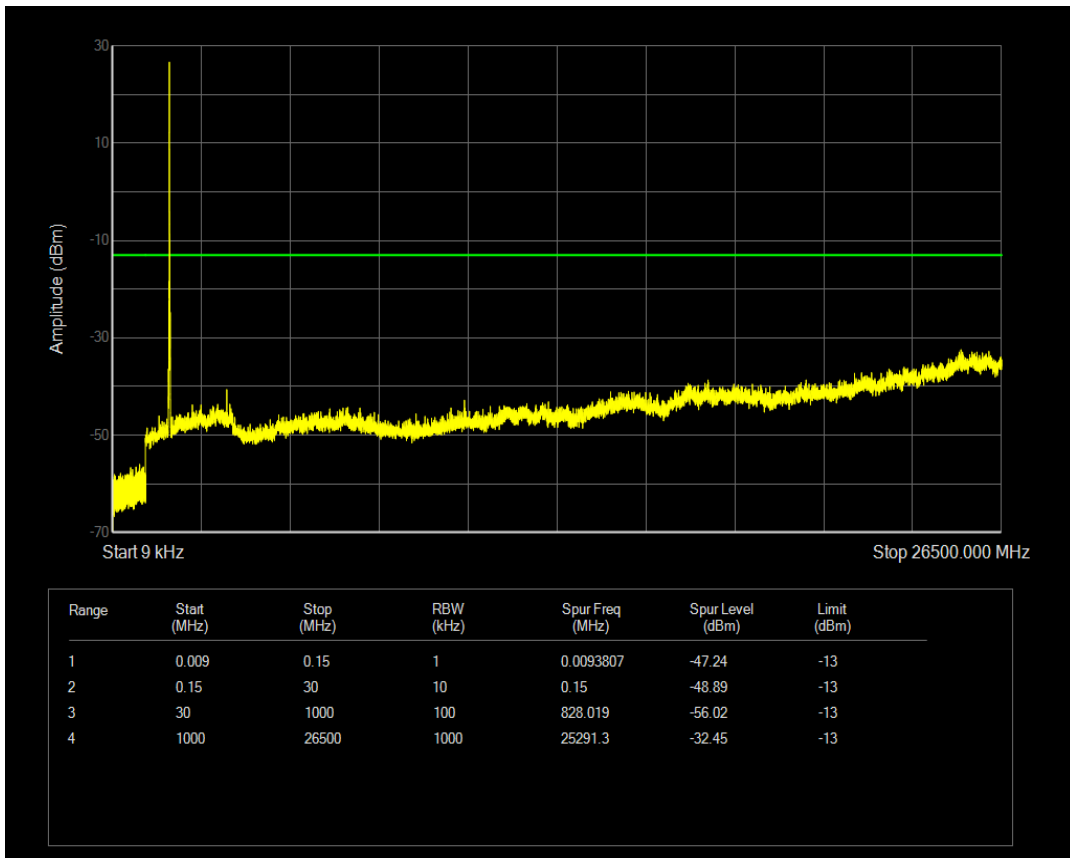

Band66 QPSK BW=15MHz Channel=132047 RB Size=1 Position=#0

Band66 QPSK BW=15MHz Channel=132047 RB Size=75 Position=#0