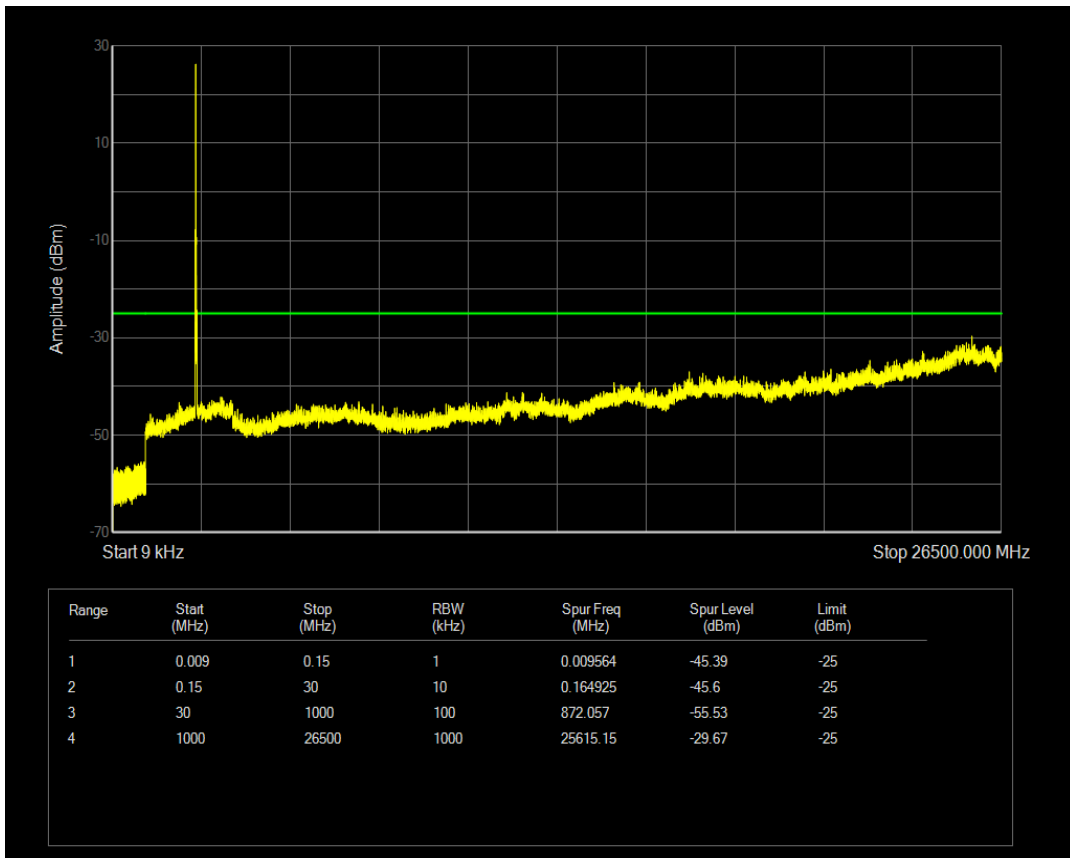

Band41 QAM16 BW=15MHz Channel=40620 RB Size=1 Position=#0

Band41 QAM16 BW=15MHz Channel=40620 RB Size=75 Position=#0

Band41 QPSK BW=15MHz Channel=41515 RB Size=1 Position=#0

Band41 QPSK BW=15MHz Channel=41515 RB Size=75 Position=#0

Band41 QAM16 BW=15MHz Channel=41515 RB Size=1 Position=#0

Band41 QAM16 BW=15MHz Channel=41515 RB Size=75 Position=#0

Band41 QPSK BW=20MHz Channel=39750 RB Size=1 Position=#0

Band41 QPSK BW=20MHz Channel=39750 RB Size=100 Position=#0