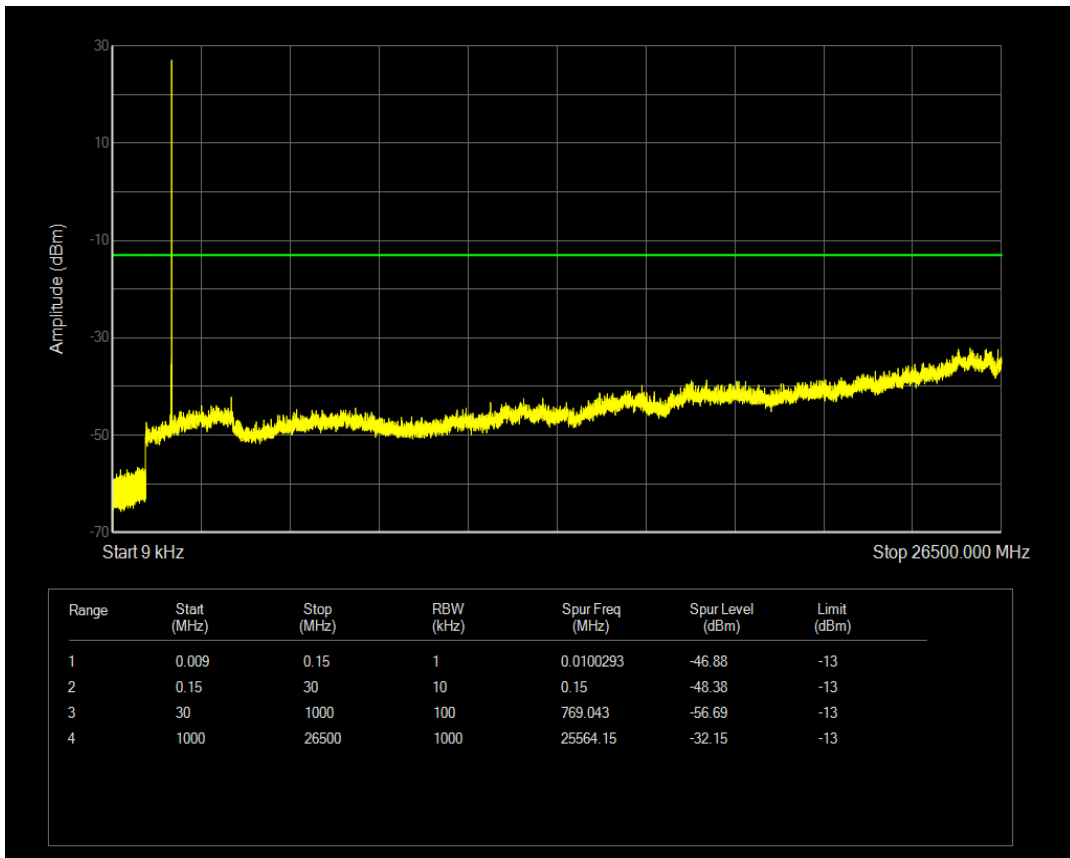

Band66 QPSK BW=1.4MHz Channel=132665 RB Size=1 Position=#0

Band66 QPSK BW=1.4MHz Channel=132665 RB Size=6 Position=#0