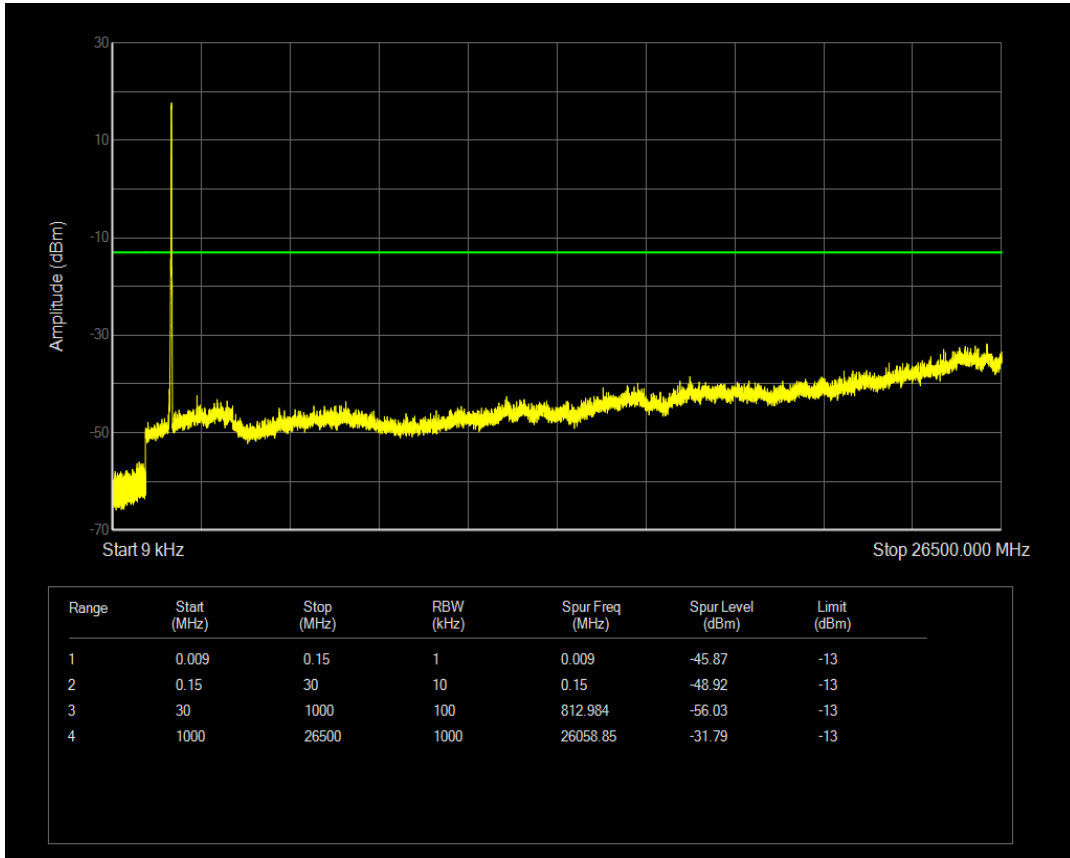

Band66 QAM16 BW=20MHz Channel=132572 RB Size=100 Position=#0

Band7 QPSK BW=5MHz Channel=20775 RB Size=1 Position=#0