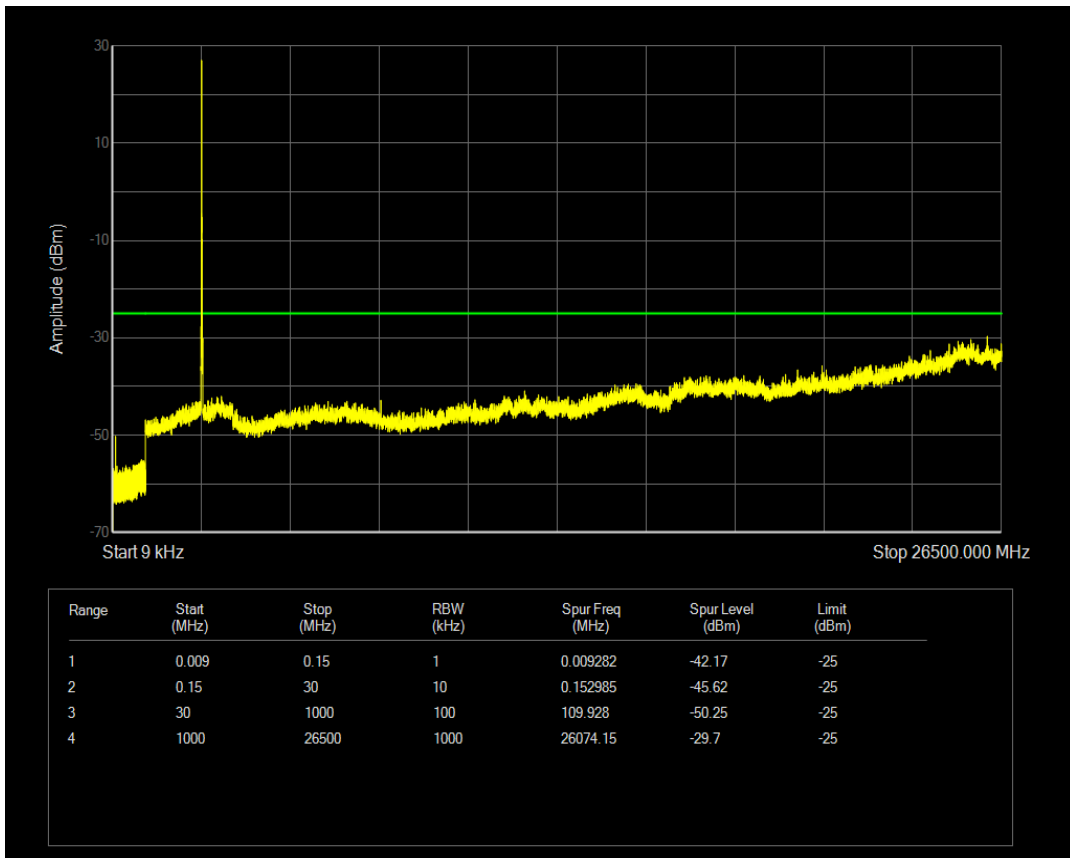

Band41 QAM16 BW=20MHz Channel=39750 RB Size=1 Position=#0

Band41 QAM16 BW=20MHz Channel=39750 RB Size=100 Position=#0

Band41 QPSK BW=20MHz Channel=40620 RB Size=1 Position=#0

Band41 QPSK BW=20MHz Channel=40620 RB Size=100 Position=#0

Band41 QAM16 BW=20MHz Channel=40620 RB Size=1 Position=#0

Band41 QAM16 BW=20MHz Channel=40620 RB Size=100 Position=#0

Band41 QPSK BW=20MHz Channel=41490 RB Size=1 Position=#0

Band41 QPSK BW=20MHz Channel=41490 RB Size=100 Position=#0