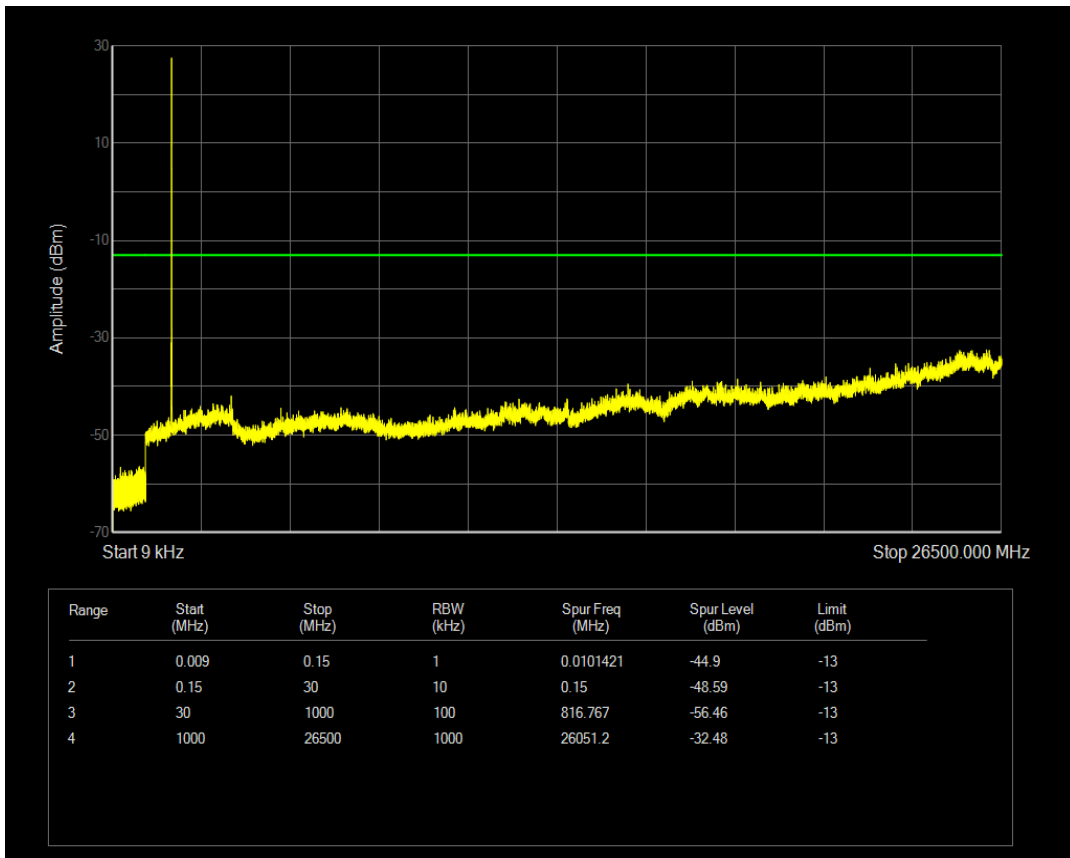

Band66 QAM16 BW=3MHz Channel=132657 RB Size=1 Position=#0

Band66 QAM16 BW=3MHz Channel=132657 RB Size=15 Position=#0