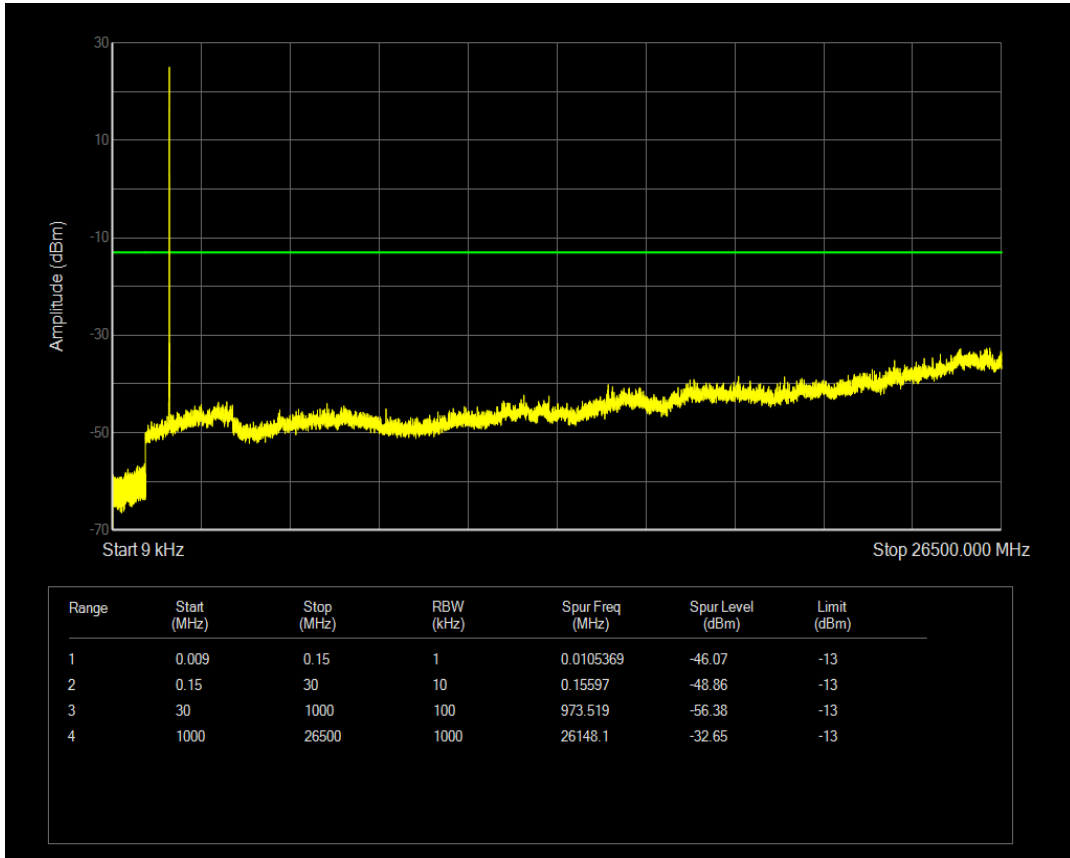

Band66 QAM16 BW=1.4MHz Channel=131979 RB Size=6 Position=#0

Band66 QPSK BW=1.4MHz Channel=132322 RB Size=1 Position=#0