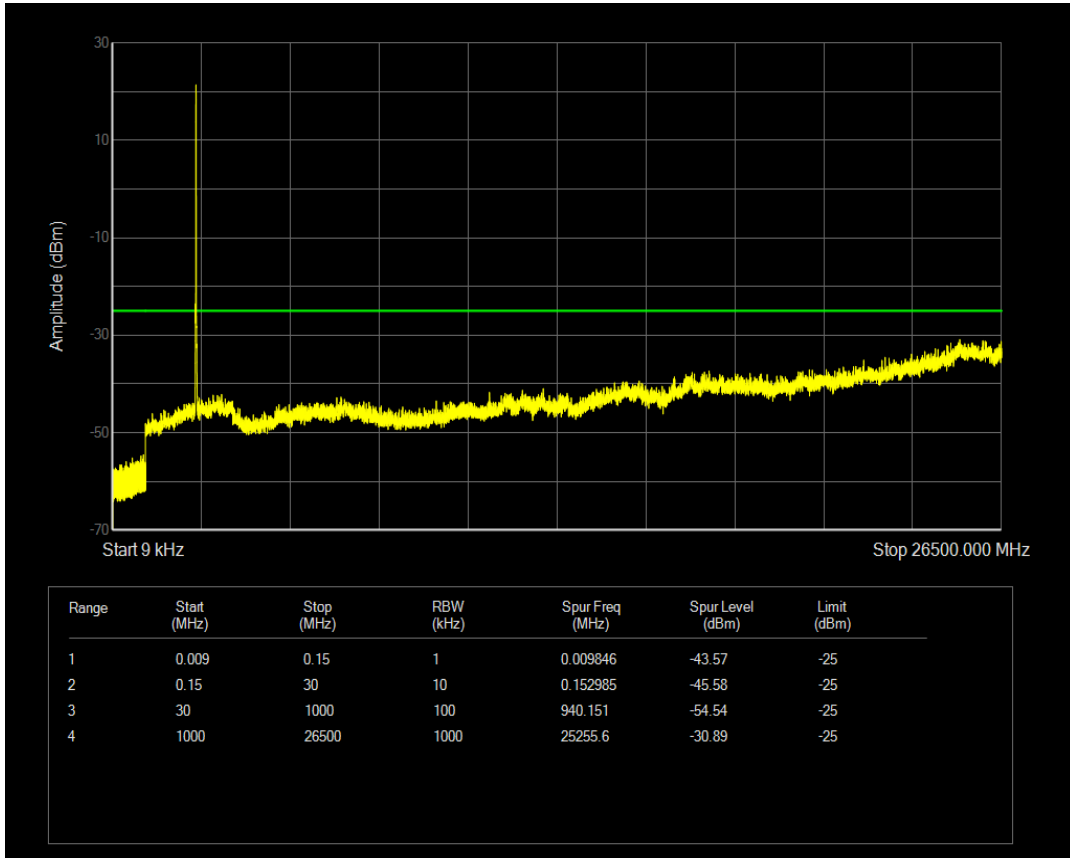

Band7 QAM16 BW=10MHz Channel=20800 RB Size=50 Position=#0

Band7 QPSK BW=10MHz Channel=21100 RB Size=1 Position=#0