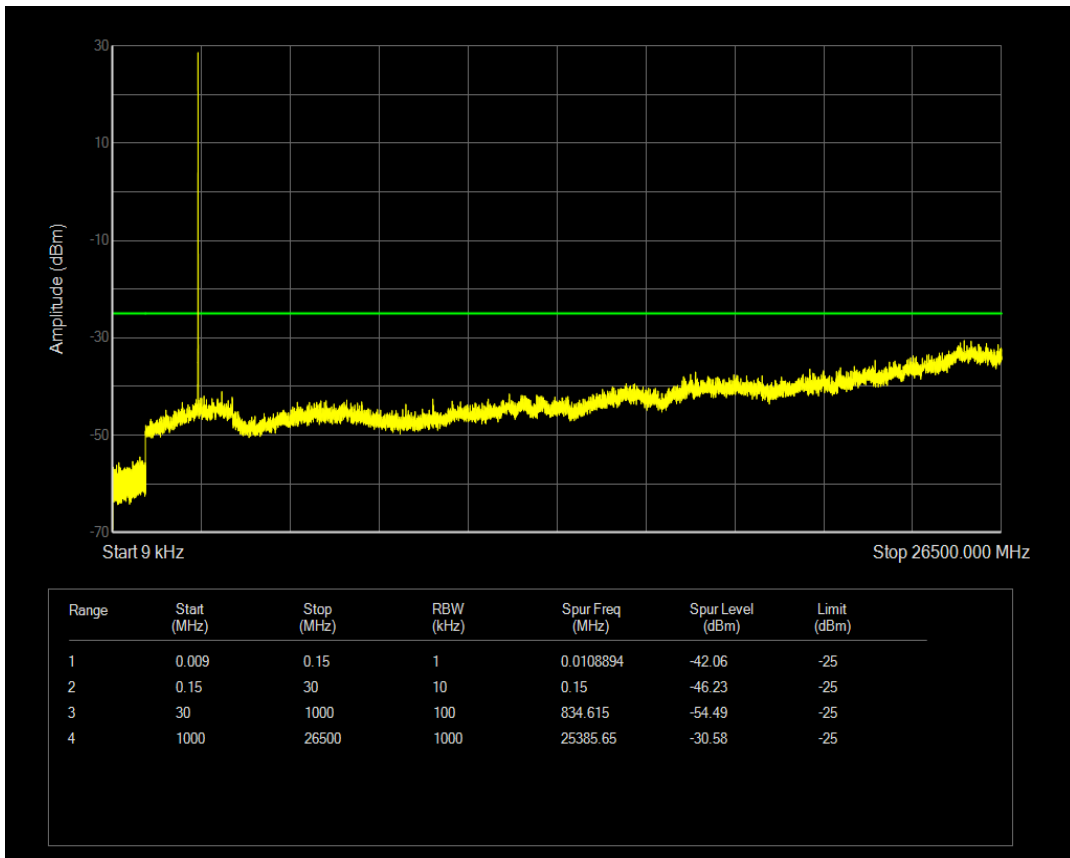

Band7 QPSK BW=5MHz Channel=21425 RB Size=1 Position=#0

Band7 QPSK BW=5MHz Channel=21425 RB Size=25 Position=#0