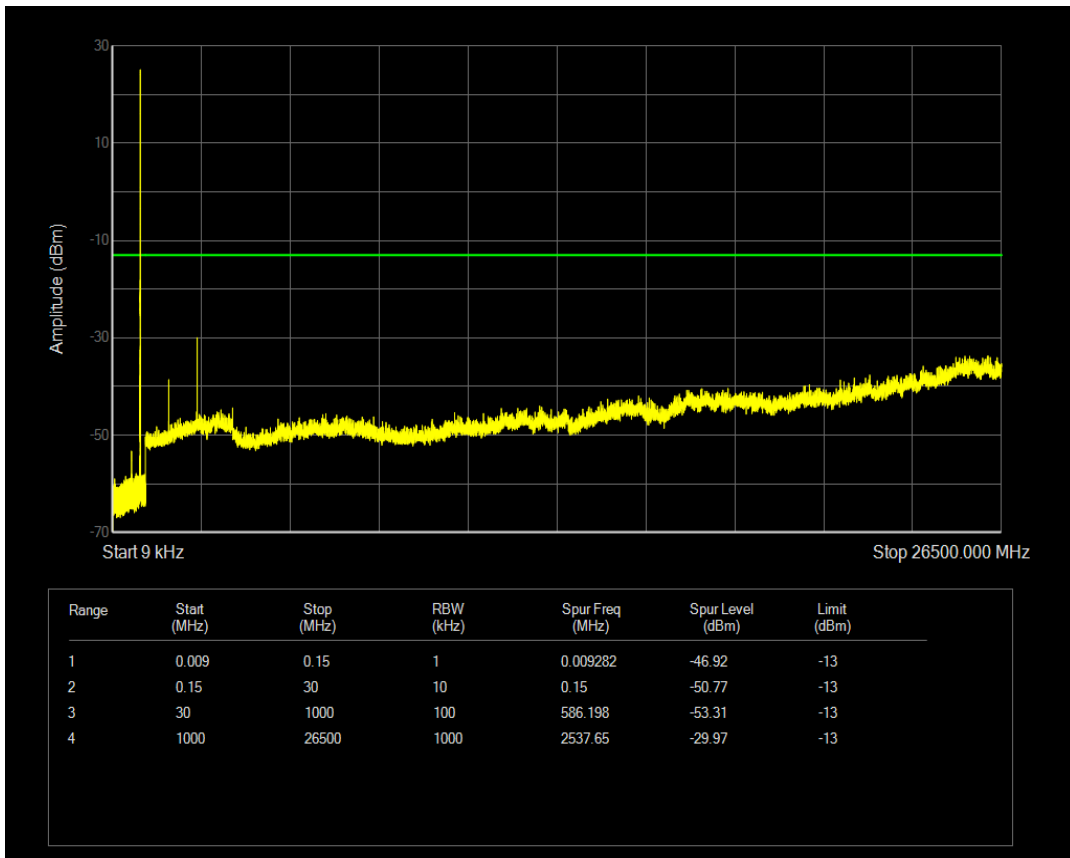

Band5 QPSK BW=3MHz Channel=20635 RB Size=1 Position=#0

Band5 QPSK BW=3MHz Channel=20635 RB Size=15 Position=#0