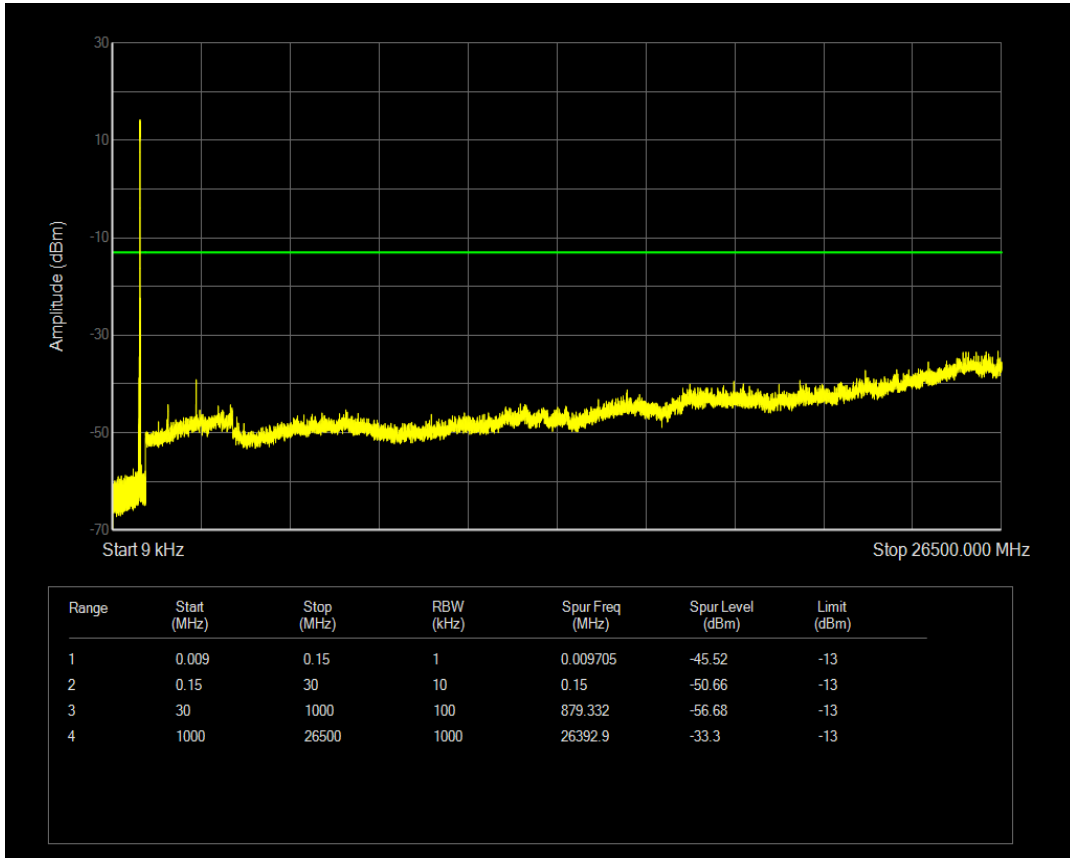

Band5 QAM16 BW=5MHz Channel=20525 RB Size=25 Position=#0

Band5 QPSK BW=5MHz Channel=20625 RB Size=1 Position=#0