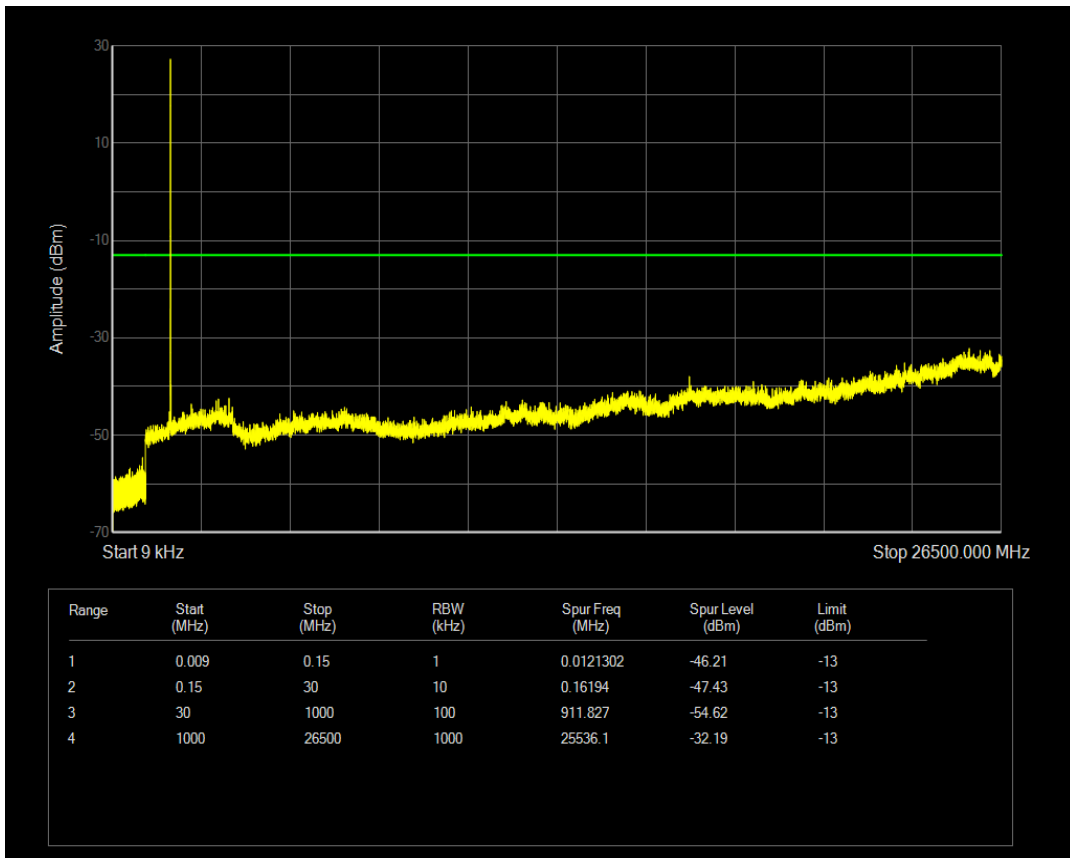

Band66 QAM16 BW=1.4MHz Channel=132322 RB Size=1 Position=#0

Band66 QAM16 BW=1.4MHz Channel=132322 RB Size=6 Position=#0