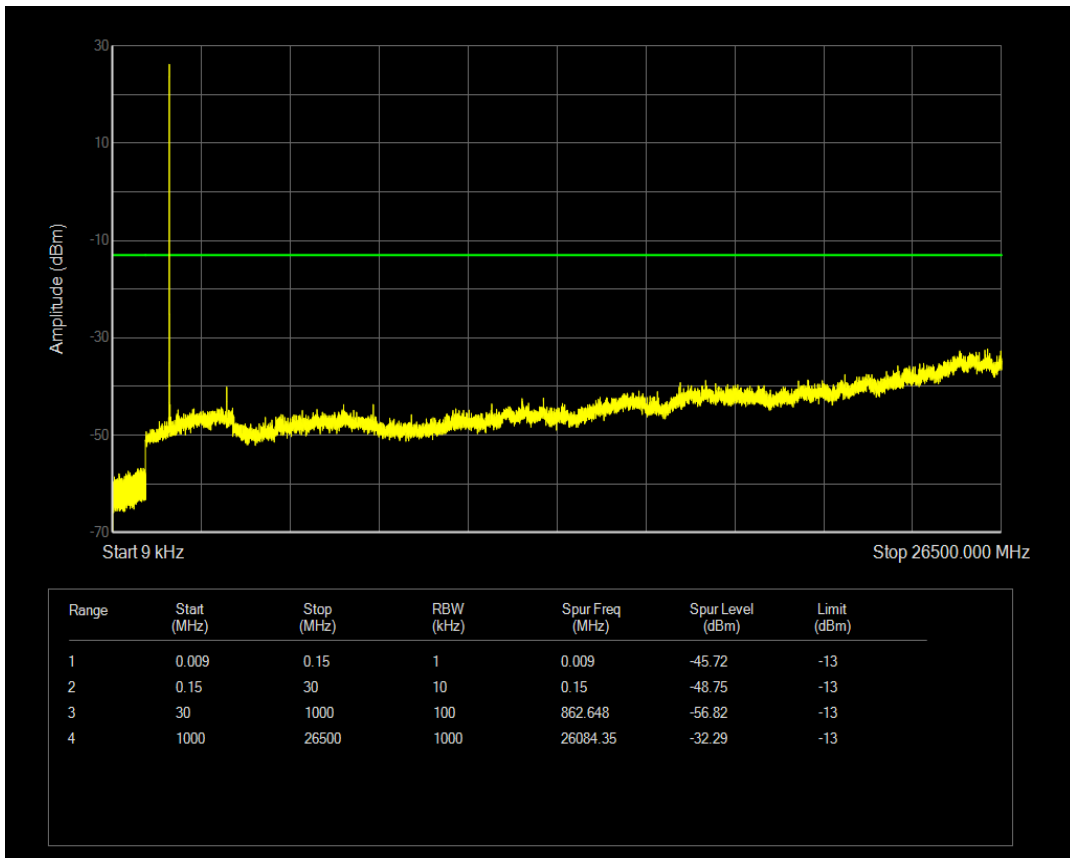

Band66 QAM16 BW=1.4MHz Channel=131979 RB Size=1 Position=#0

Band66 QAM16 BW=1.4MHz Channel=131979 RB Size=6 Position=#0