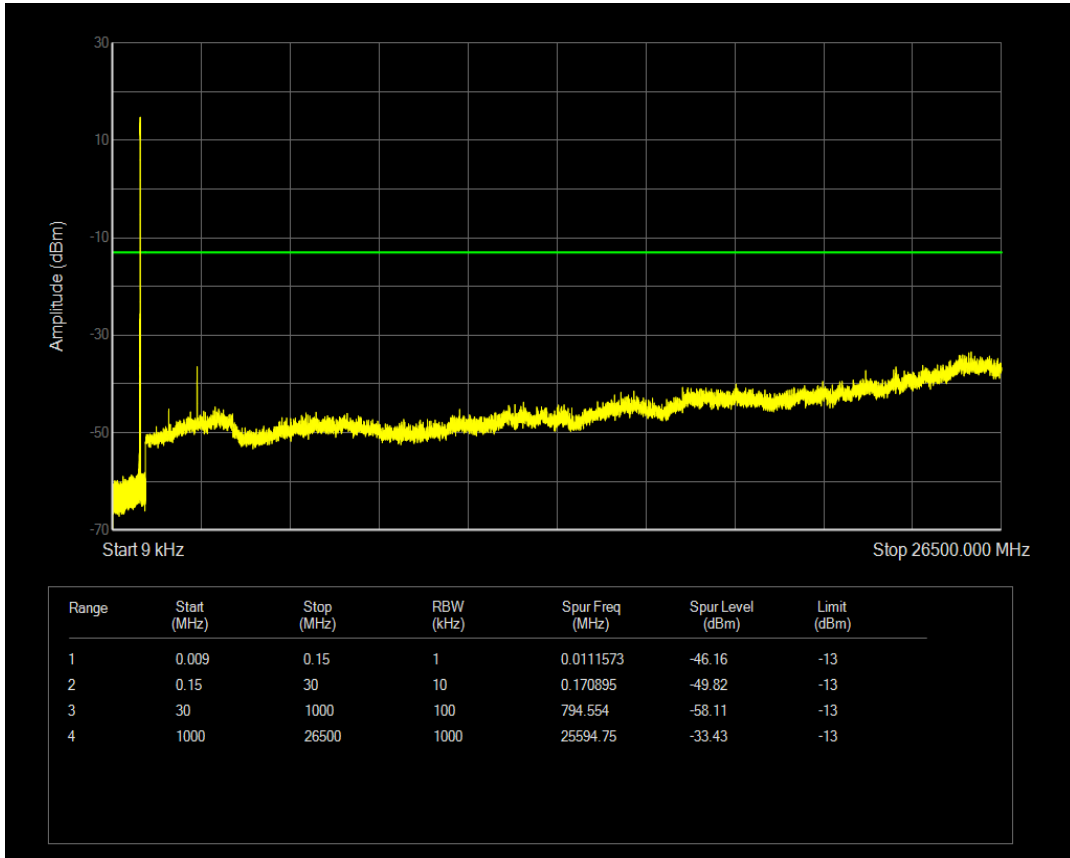

Band5 QAM16 BW=5MHz Channel=20525 RB Size=1 Position=#0

Band5 QAM16 BW=5MHz Channel=20525 RB Size=25 Position=#0

Band5 QPSK BW=5MHz Channel=20625 RB Size=1 Position=#0

Band5 QPSK BW=5MHz Channel=20625 RB Size=25 Position=#0

Band5 QAM16 BW=5MHz Channel=20625 RB Size=1 Position=#0

Band5 QAM16 BW=5MHz Channel=20625 RB Size=25 Position=#0

Band5 QPSK BW=10MHz Channel=20450 RB Size=1 Position=#0

Band5 QPSK BW=10MHz Channel=20450 RB Size=50 Position=#0