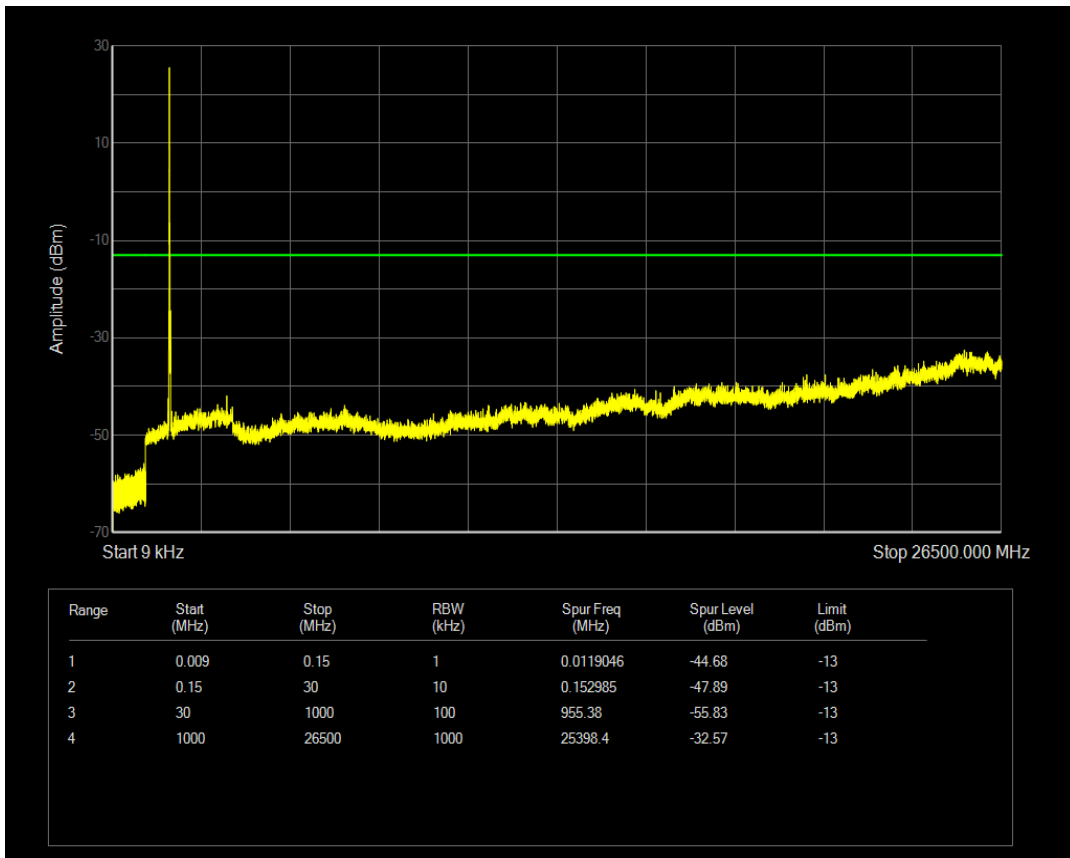

Band66 QAM16 BW=20MHz Channel=132072 RB Size=1 Position=#0

Band66 QAM16 BW=20MHz Channel=132072 RB Size=100 Position=#0