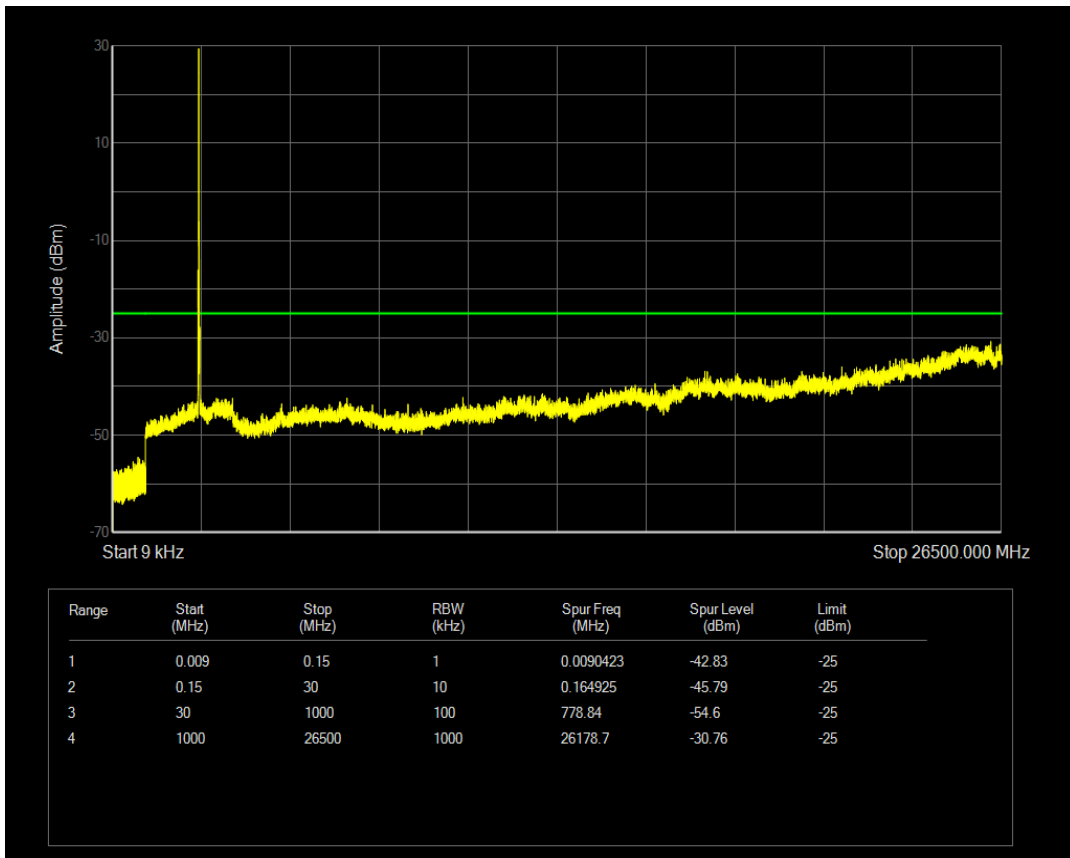

Band41 QAM16 BW=15MHz Channel=40620 RB Size=1 Position=#0

Band41 QAM16 BW=15MHz Channel=40620 RB Size=75 Position=#0