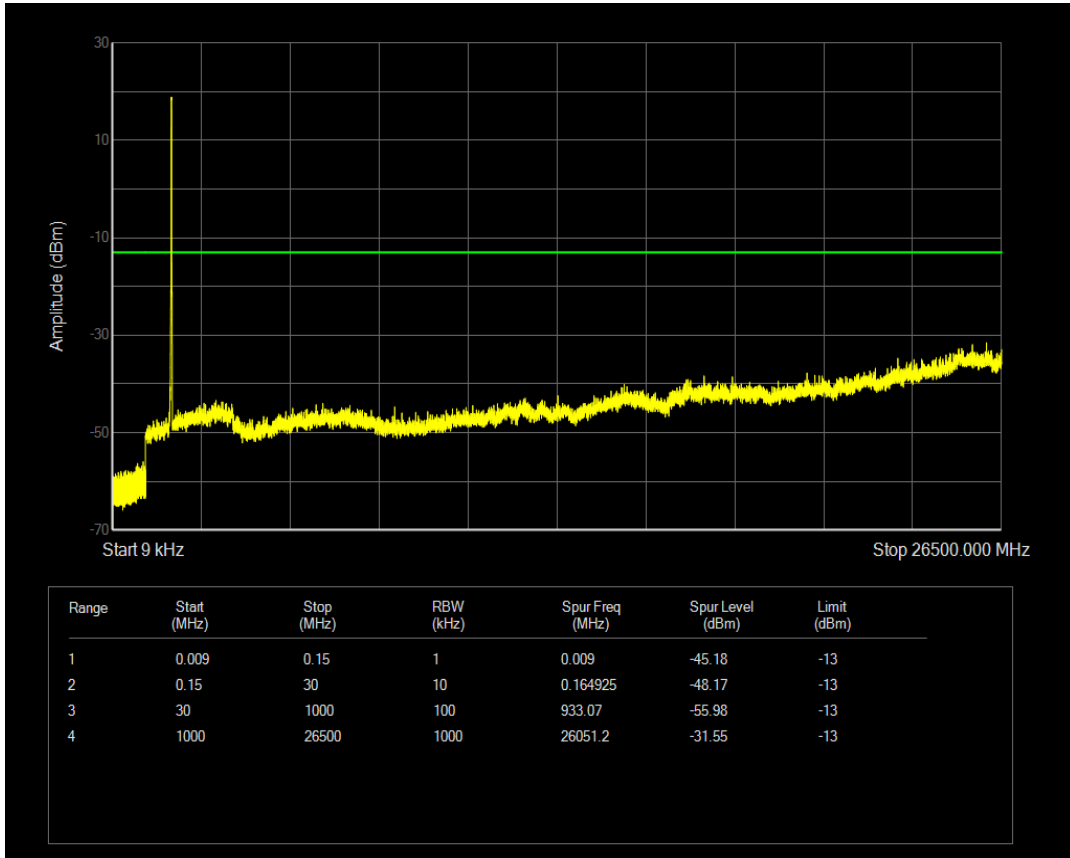

Band66 QAM16 BW=15MHz Channel=132597 RB Size=75 Position=#0

Band66 QPSK BW=20MHz Channel=132072 RB Size=1 Position=#0