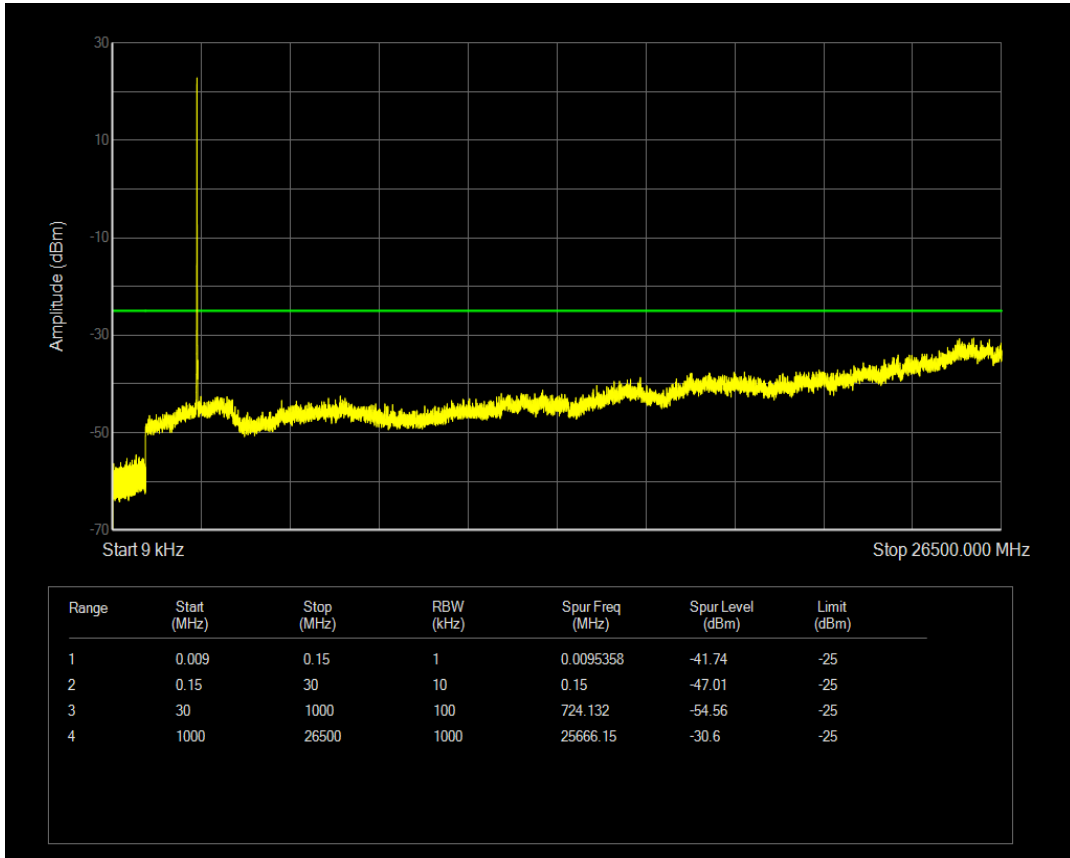

Band7 QAM16 BW=5MHz Channel=21100 RB Size=25 Position=#0

Band7 QPSK BW=5MHz Channel=21425 RB Size=1 Position=#0