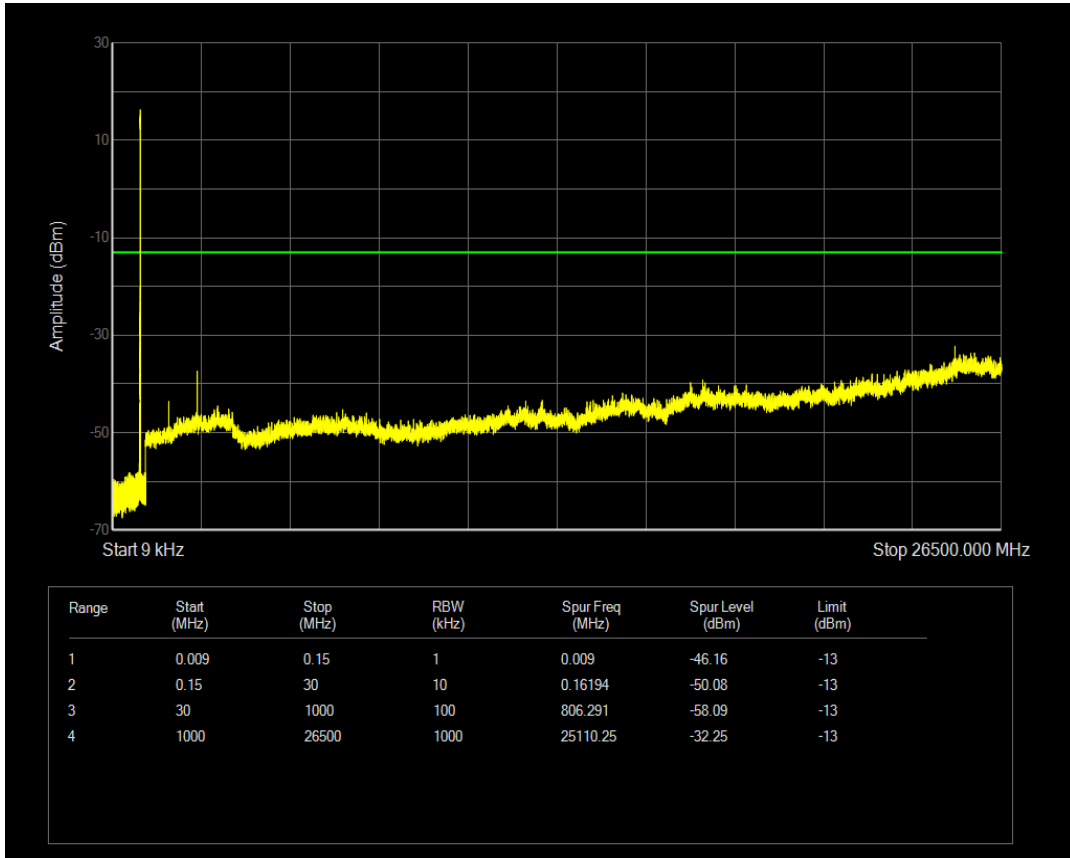

Band5 QAM16 BW=3MHz Channel=20635 RB Size=15 Position=#0

Band5 QPSK BW=5MHz Channel=20425 RB Size=1 Position=#0