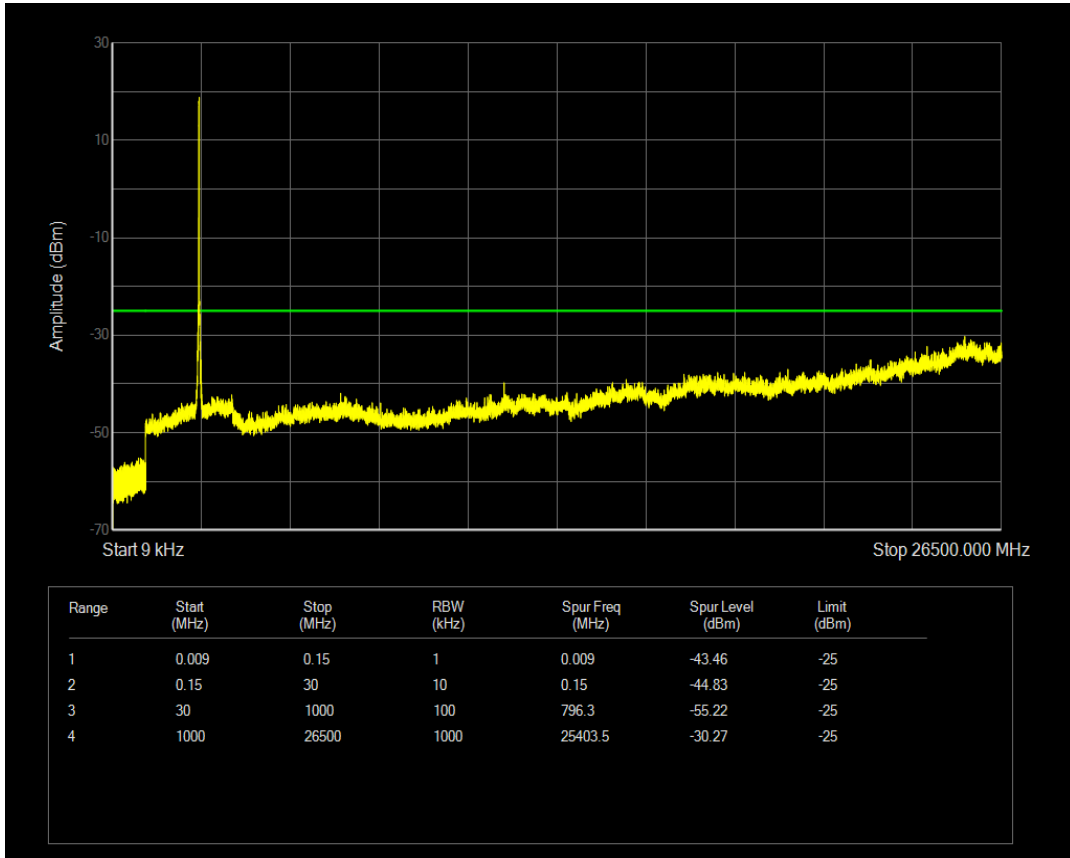

Band41 QAM16 BW=20MHz Channel=39750 RB Size=1 Position=#0

Band41 QAM16 BW=20MHz Channel=39750 RB Size=100 Position=#0

Band41 QPSK BW=20MHz Channel=40620 RB Size=1 Position=#0

Band41 QPSK BW=20MHz Channel=40620 RB Size=100 Position=#0

Band41 QAM16 BW=20MHz Channel=40620 RB Size=1 Position=#0

Band41 QAM16 BW=20MHz Channel=40620 RB Size=100 Position=#0

Band41 QPSK BW=20MHz Channel=41490 RB Size=1 Position=#0

Band41 QPSK BW=20MHz Channel=41490 RB Size=100 Position=#0