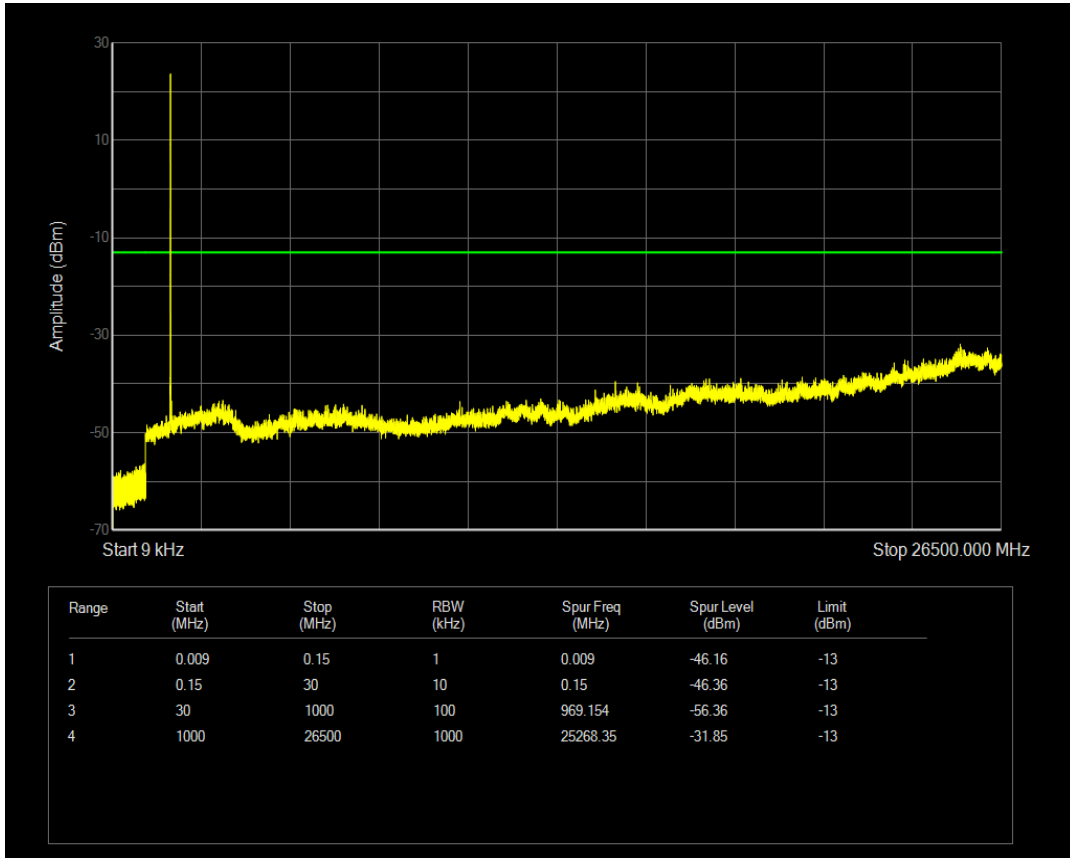

Band66 QAM16 BW=3MHz Channel=131987 RB Size=1 Position=#0

Band66 QAM16 BW=3MHz Channel=131987 RB Size=15 Position=#0

Band66 QPSK BW=3MHz Channel=132322 RB Size=1 Position=#0

Band66 QPSK BW=3MHz Channel=132322 RB Size=15 Position=#0