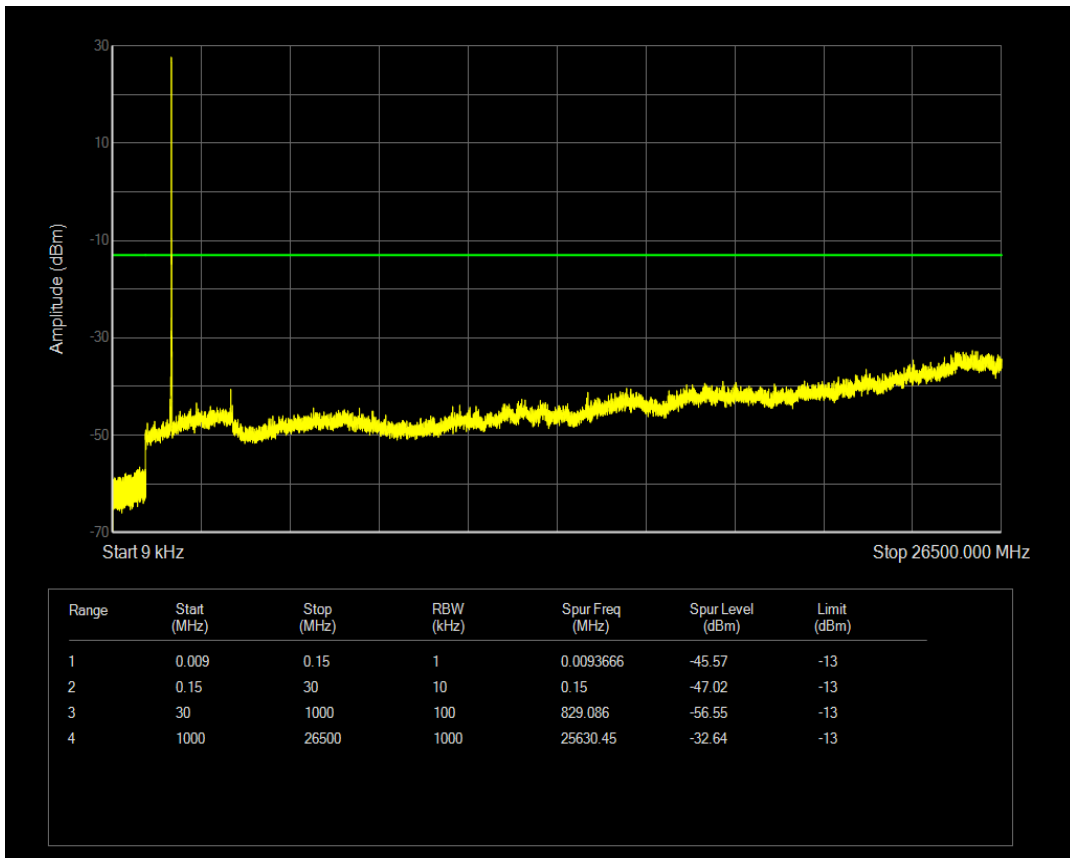

Band66 QAM16 BW=10MHz Channel=132622 RB Size=1 Position=#0

Band66 QAM16 BW=10MHz Channel=132622 RB Size=50 Position=#0