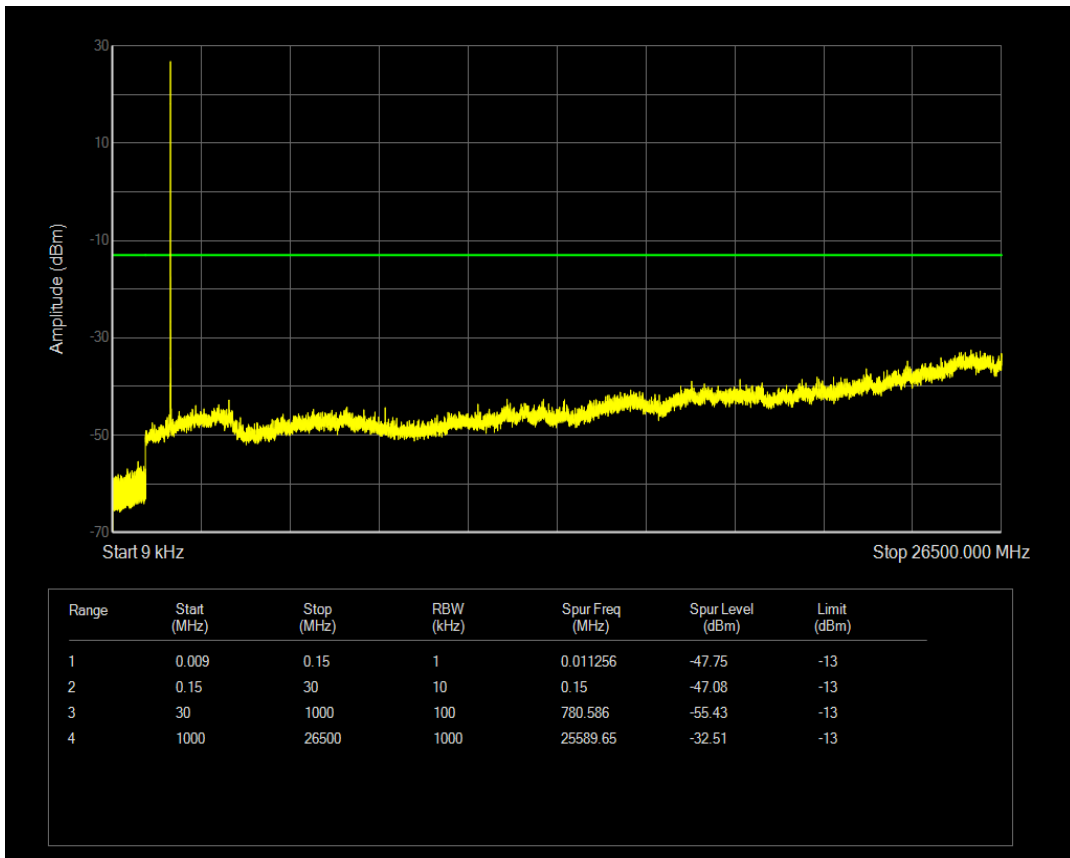

Band66 QPSK BW=3MHz Channel=132322 RB Size=1 Position=#0

Band66 QPSK BW=3MHz Channel=132322 RB Size=15 Position=#0