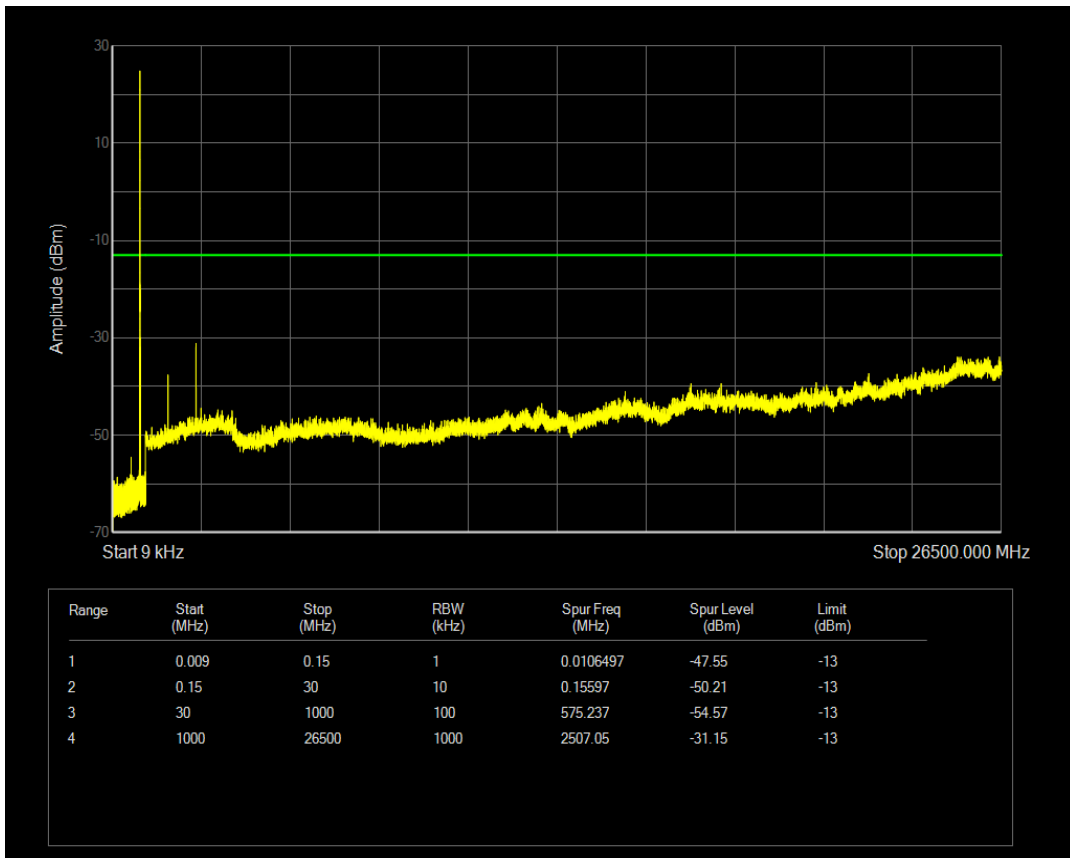

Band5 QPSK BW=3MHz Channel=20525 RB Size=1 Position=#0

Band5 QPSK BW=3MHz Channel=20525 RB Size=15 Position=#0