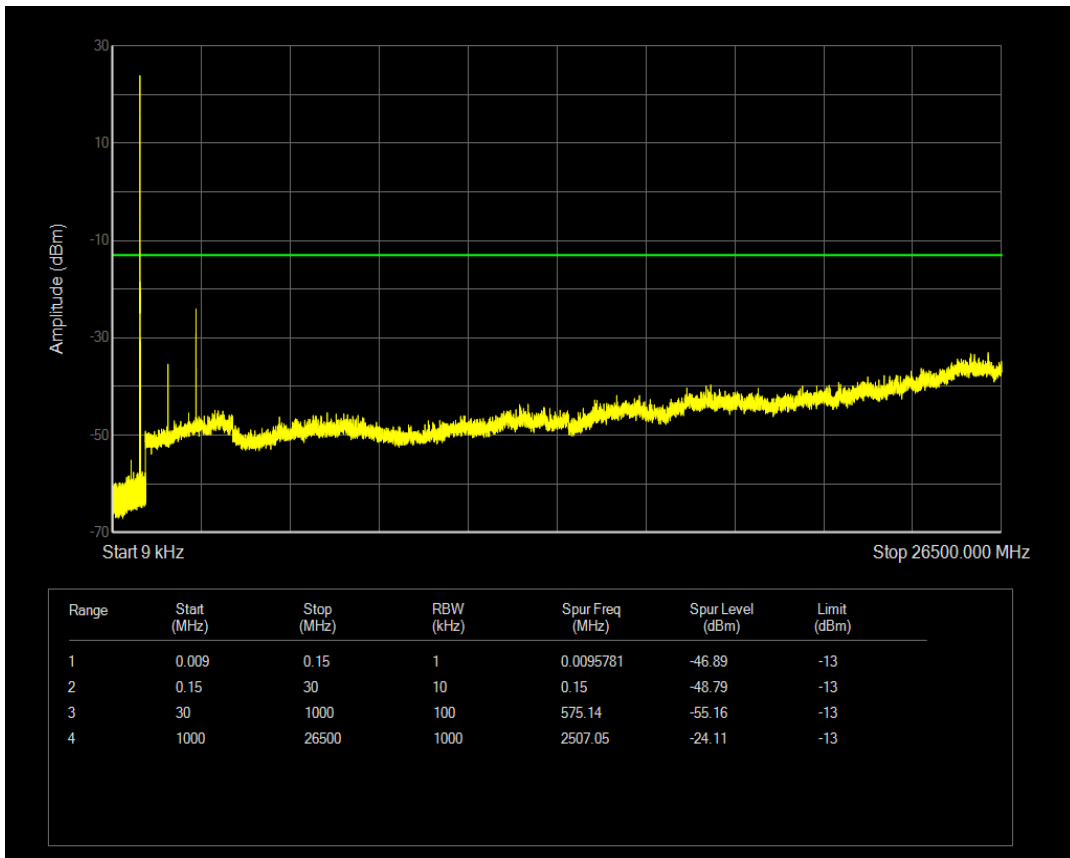

Band5 QAM16 BW=3MHz Channel=20525 RB Size=1 Position=#0

Band5 QAM16 BW=3MHz Channel=20525 RB Size=15 Position=#0