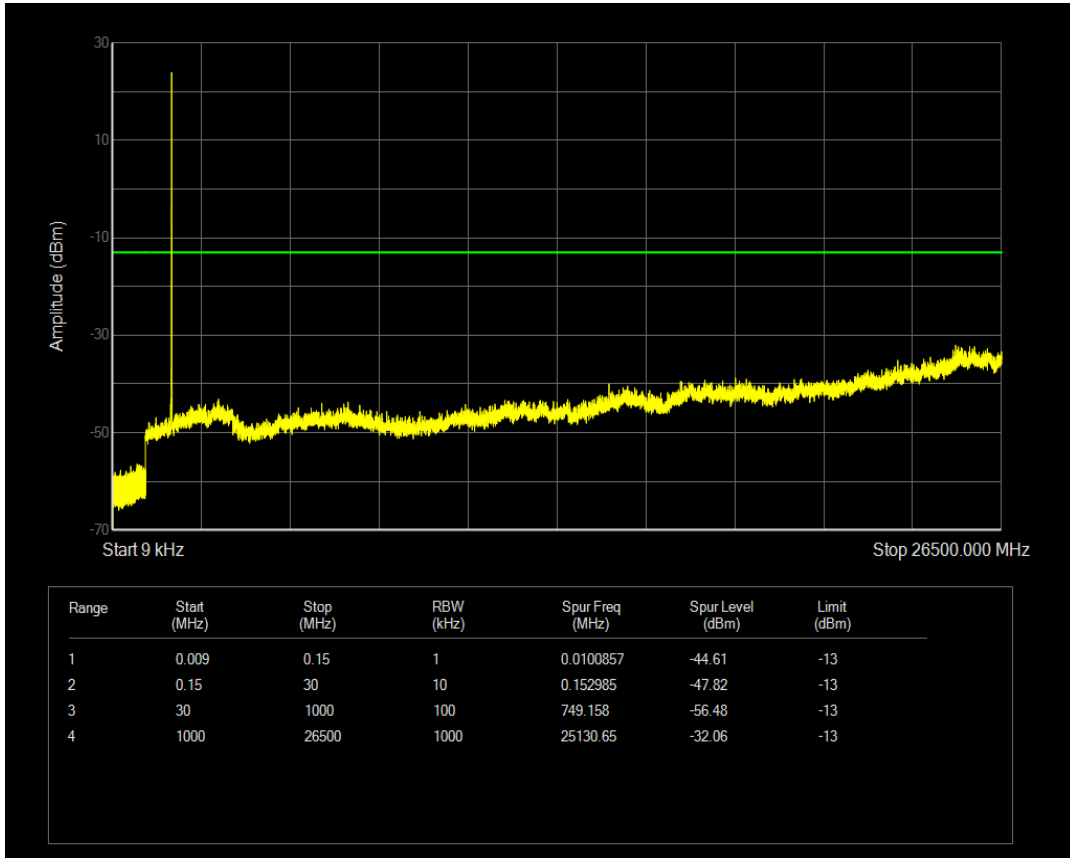

Band66 QAM16 BW=3MHz Channel=132322 RB Size=1 Position=#0

Band66 QAM16 BW=3MHz Channel=132322 RB Size=15 Position=#0

Band66 QPSK BW=3MHz Channel=132657 RB Size=1 Position=#0

Band66 QPSK BW=3MHz Channel=132657 RB Size=15 Position=#0