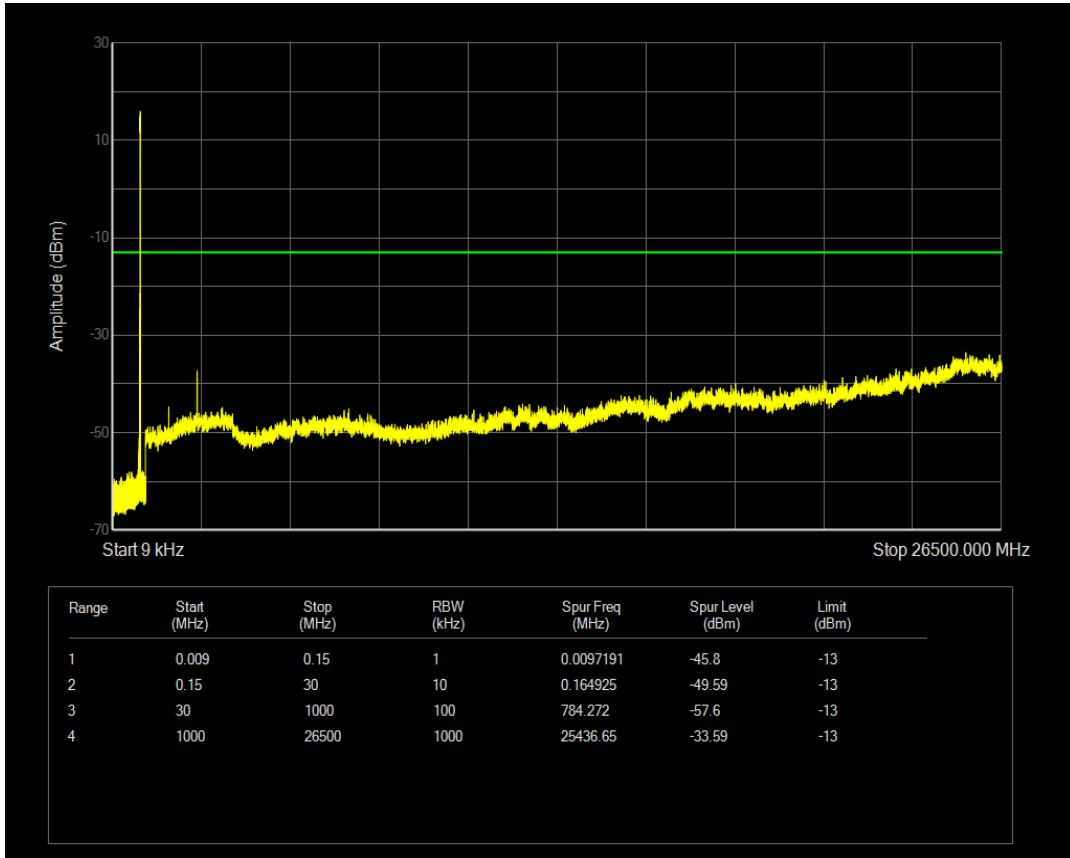

Band5 QAM16 BW=5MHz Channel=20525 RB Size=1 Position=#0

Band5 QAM16 BW=5MHz Channel=20525 RB Size=25 Position=#0

Band5 QPSK BW=5MHz Channel=20625 RB Size=1 Position=#0

Band5 QPSK BW=5MHz Channel=20625 RB Size=25 Position=#0