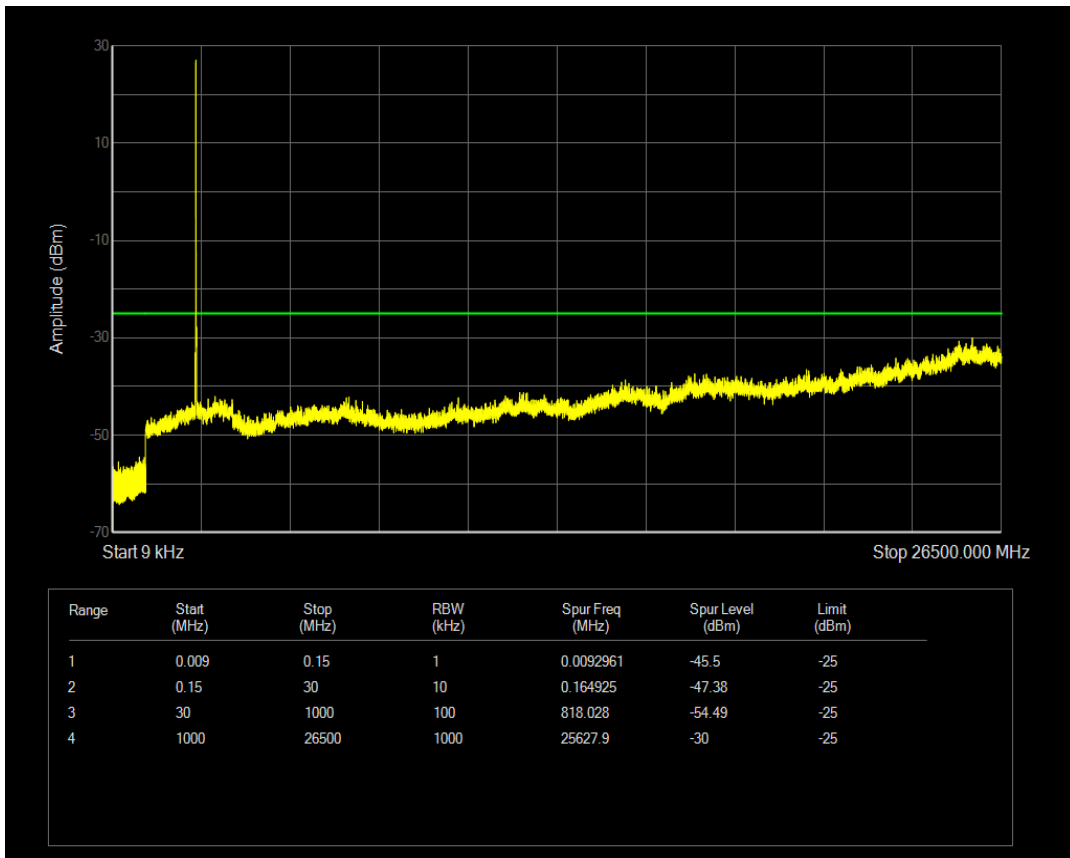

Band7 QAM16 BW=5MHz Channel=21425 RB Size=1 Position=#0

Band7 QAM16 BW=5MHz Channel=21425 RB Size=25 Position=#0

Band7 QPSK BW=10MHz Channel=20800 RB Size=1 Position=#0

Band7 QPSK BW=10MHz Channel=20800 RB Size=50 Position=#0

Band7 QAM16 BW=10MHz Channel=20800 RB Size=1 Position=#0

Band7 QAM16 BW=10MHz Channel=20800 RB Size=50 Position=#0

Band7 QPSK BW=10MHz Channel=21100 RB Size=1 Position=#0

Band7 QPSK BW=10MHz Channel=21100 RB Size=50 Position=#0