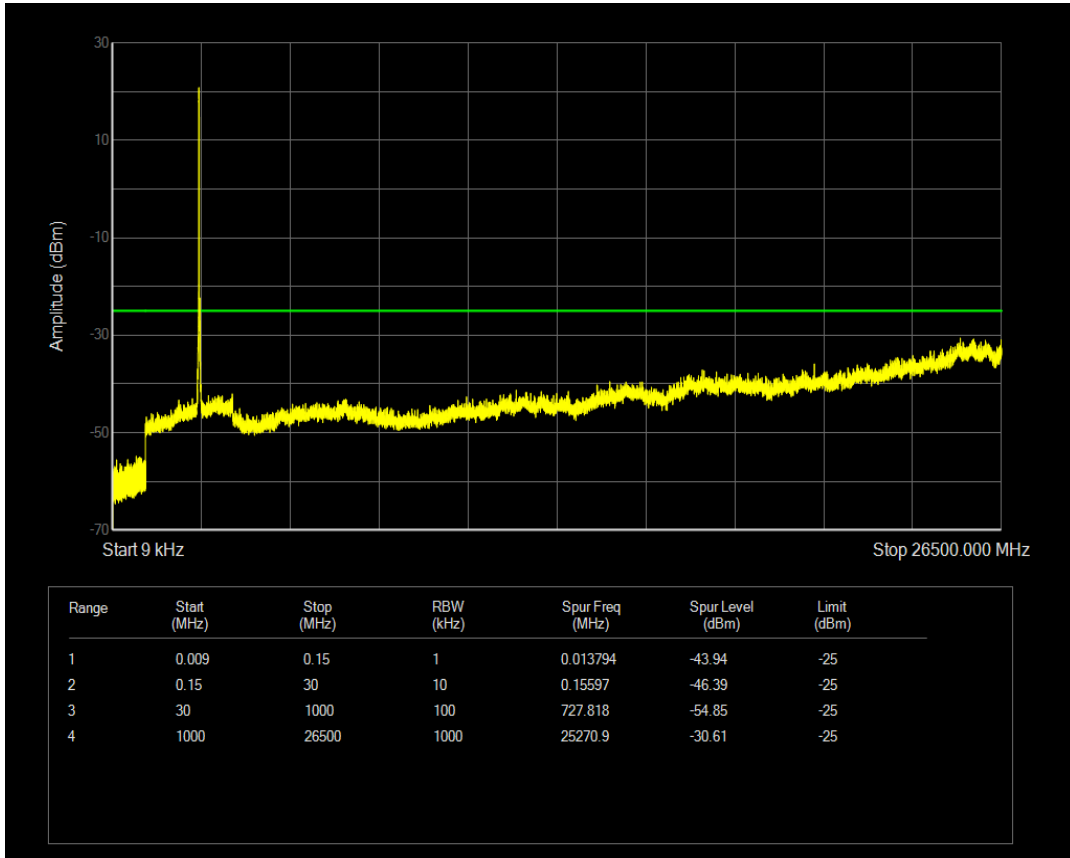

Band41 QAM16 BW=15MHz Channel=39725 RB Size=1 Position=#0

Band41 QAM16 BW=15MHz Channel=39725 RB Size=75 Position=#0

Band41 QPSK BW=15MHz Channel=40620 RB Size=1 Position=#0

Band41 QPSK BW=15MHz Channel=40620 RB Size=75 Position=#0

Band41 QAM16 BW=15MHz Channel=40620 RB Size=1 Position=#0

Band41 QAM16 BW=15MHz Channel=40620 RB Size=75 Position=#0

Band41 QPSK BW=15MHz Channel=41515 RB Size=1 Position=#0

Band41 QPSK BW=15MHz Channel=41515 RB Size=75 Position=#0