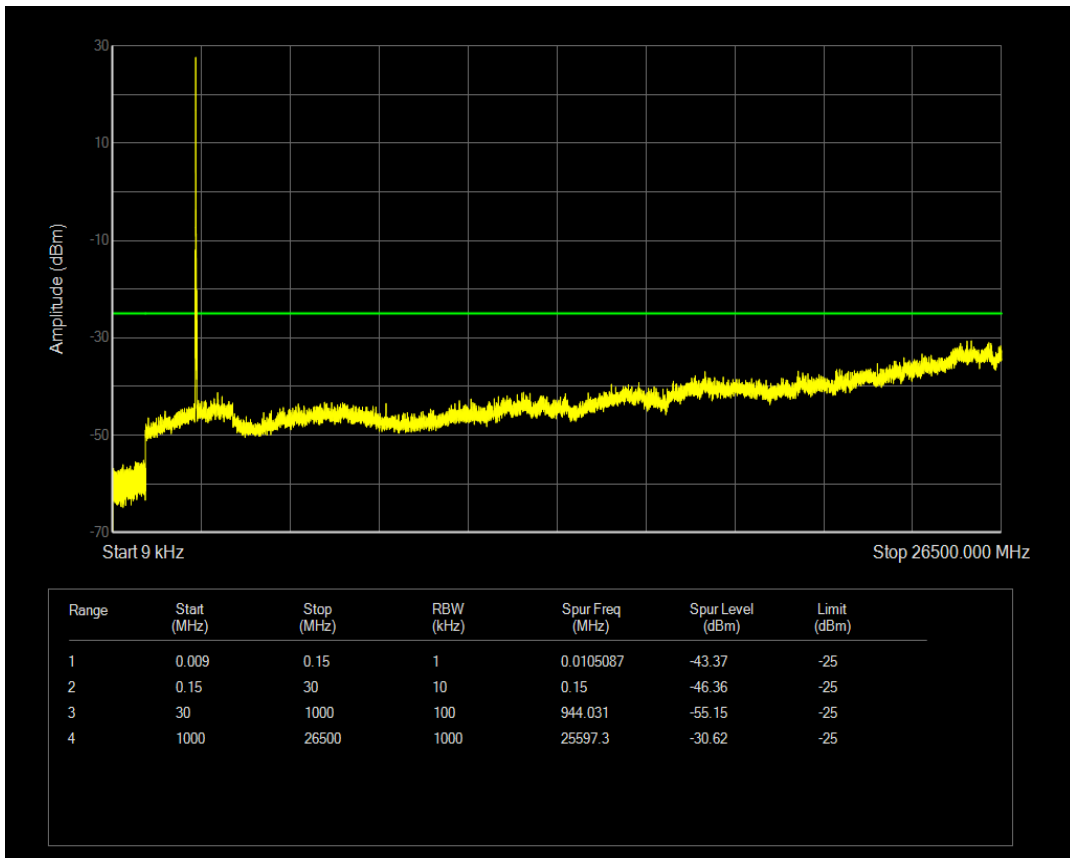

Band41 QAM16 BW=15MHz Channel=39725 RB Size=1 Position=#0

Band41 QAM16 BW=15MHz Channel=39725 RB Size=75 Position=#0

Band41 QPSK BW=15MHz Channel=40620 RB Size=1 Position=#0

Band41 QPSK BW=15MHz Channel=40620 RB Size=75 Position=#0