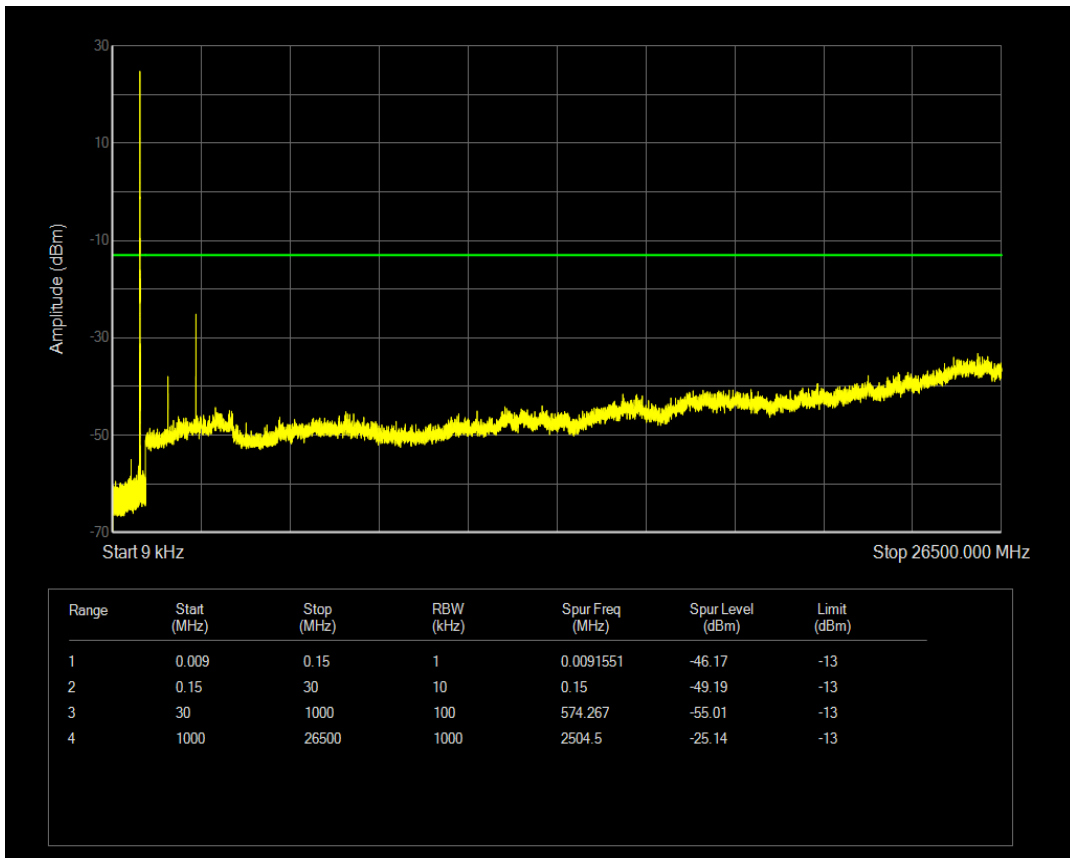

Band5 QPSK BW=5MHz Channel=20525 RB Size=1 Position=#0

Band5 QPSK BW=5MHz Channel=20525 RB Size=25 Position=#0