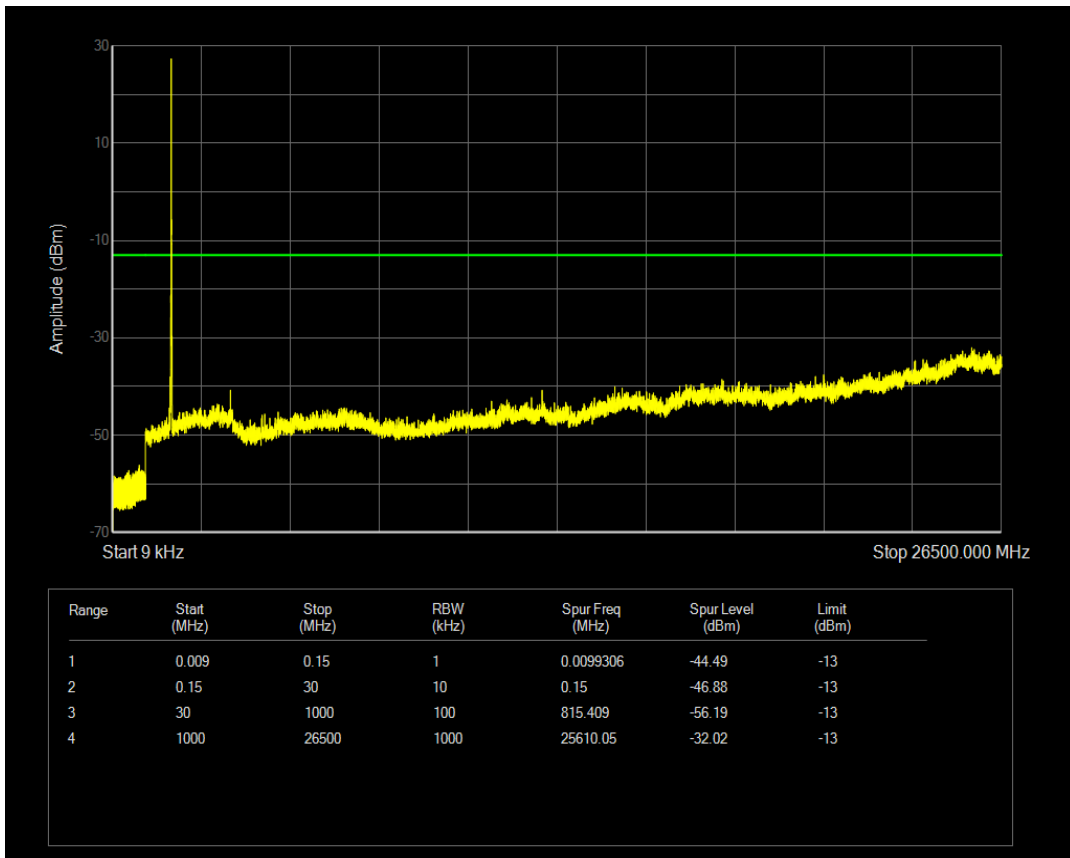

Band66 QAM16 BW=15MHz Channel=132597 RB Size=1 Position=#0

Band66 QAM16 BW=15MHz Channel=132597 RB Size=75 Position=#0