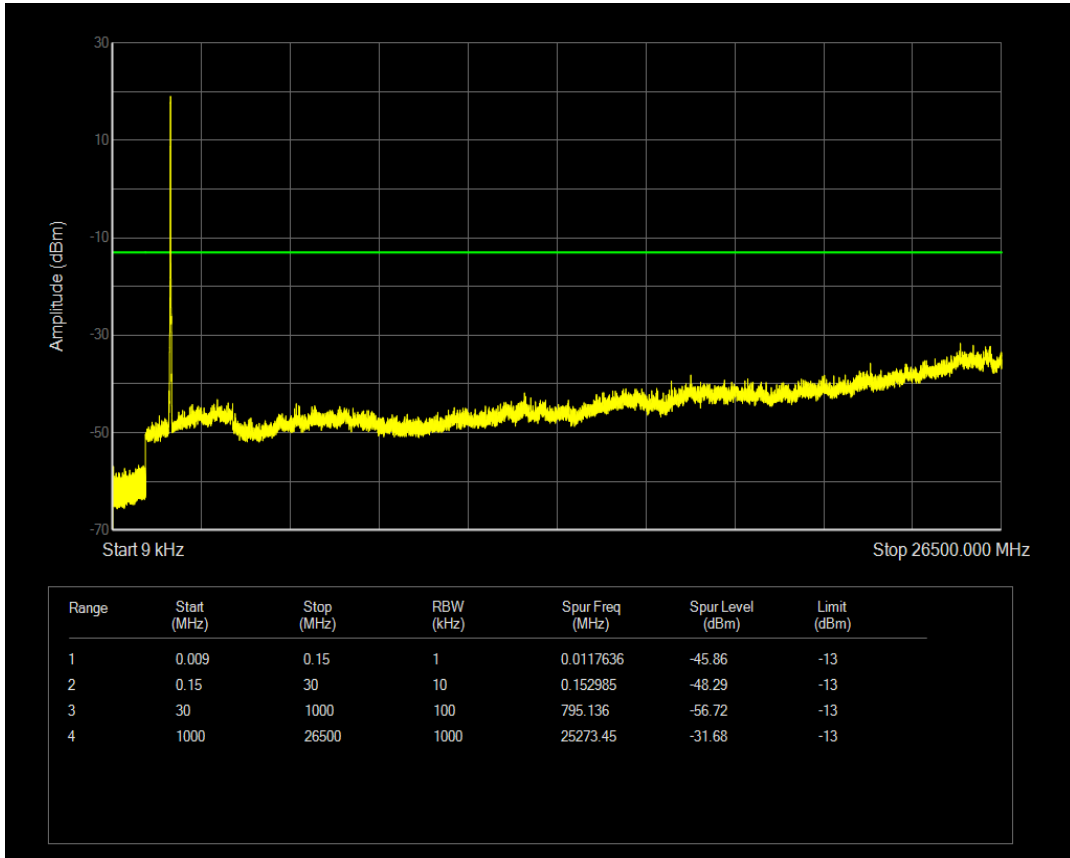

Band66 QAM16 BW=15MHz Channel=132322 RB Size=75 Position=#0

Band66 QPSK BW=15MHz Channel=132597 RB Size=1 Position=#0