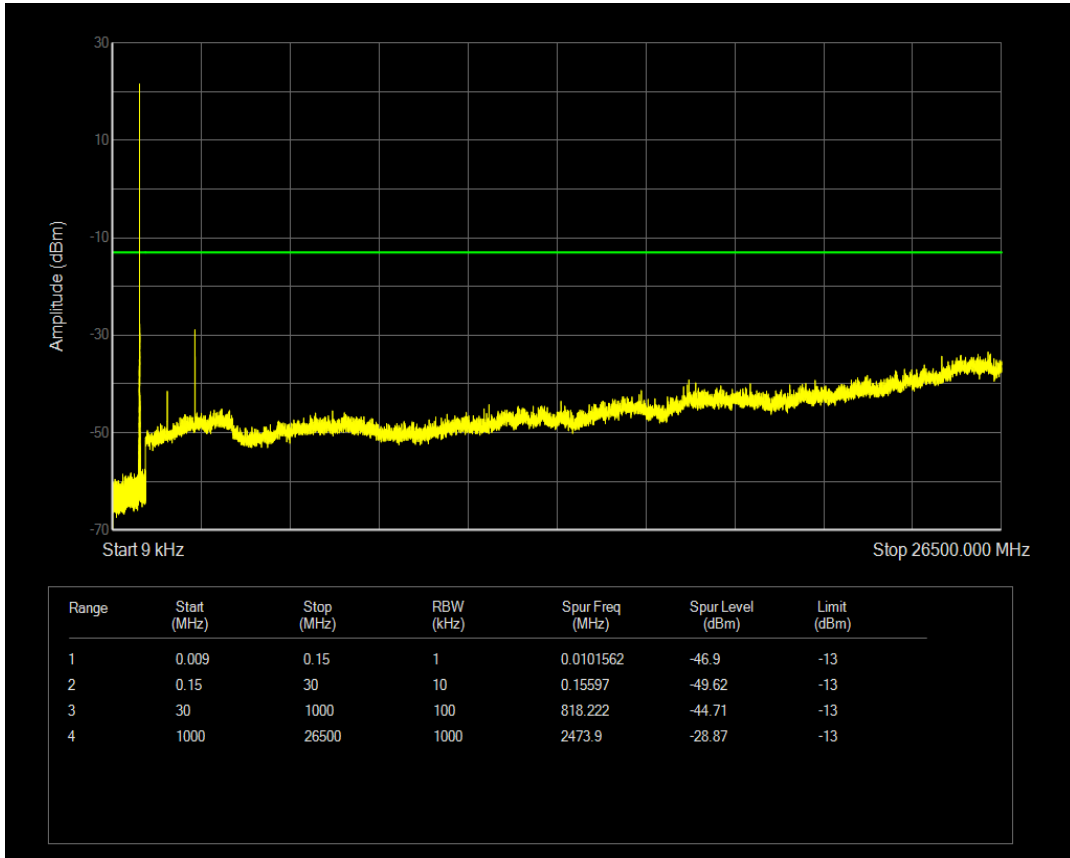

Band41 QAM16 BW=20MHz Channel=41490 RB Size=1 Position=#0

Band41 QAM16 BW=20MHz Channel=41490 RB Size=100 Position=#0

Band5 QPSK BW=1.4MHz Channel=20407 RB Size=1 Position=#0

Band5 QPSK BW=1.4MHz Channel=20407 RB Size=6 Position=#0

Band5 QAM16 BW=1.4MHz Channel=20407 RB Size=1 Position=#0

Band5 QAM16 BW=1.4MHz Channel=20407 RB Size=6 Position=#0

Band5 QPSK BW=1.4MHz Channel=20525 RB Size=1 Position=#0

Band5 QPSK BW=1.4MHz Channel=20525 RB Size=6 Position=#0