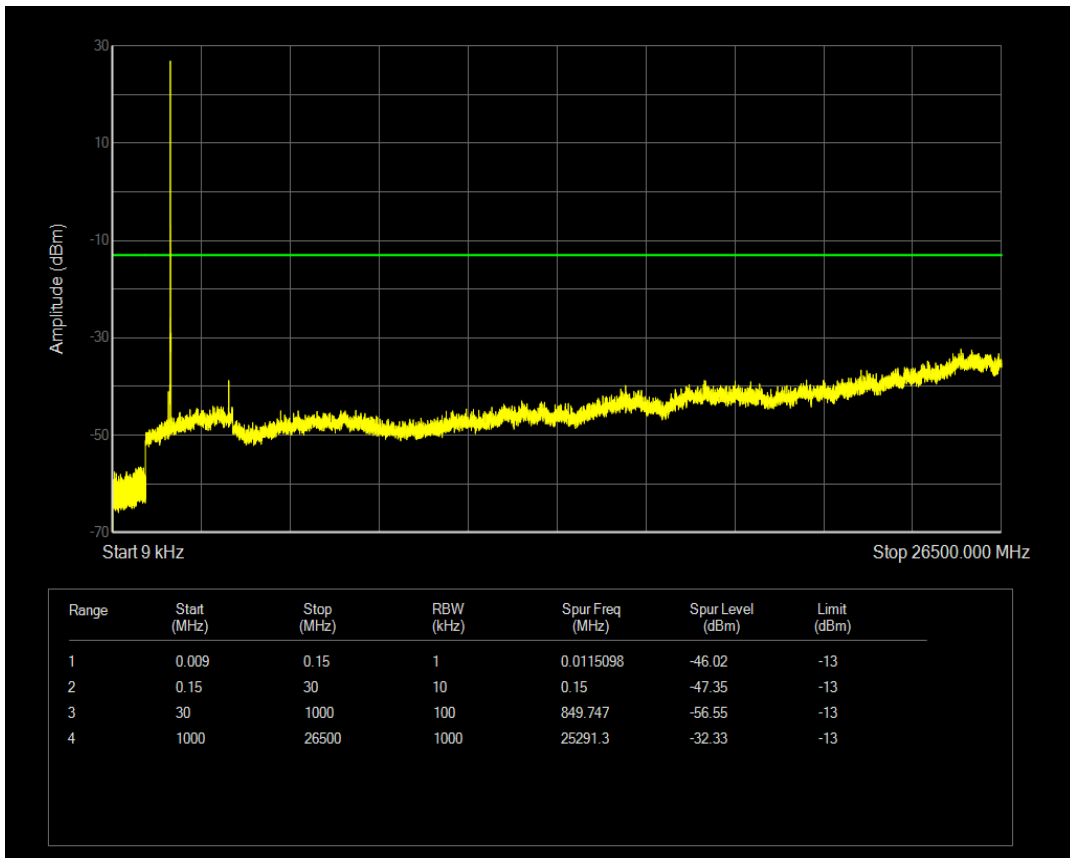

Band66 QAM16 BW=10MHz Channel=132322 RB Size=1 Position=#0

Band66 QAM16 BW=10MHz Channel=132322 RB Size=50 Position=#0