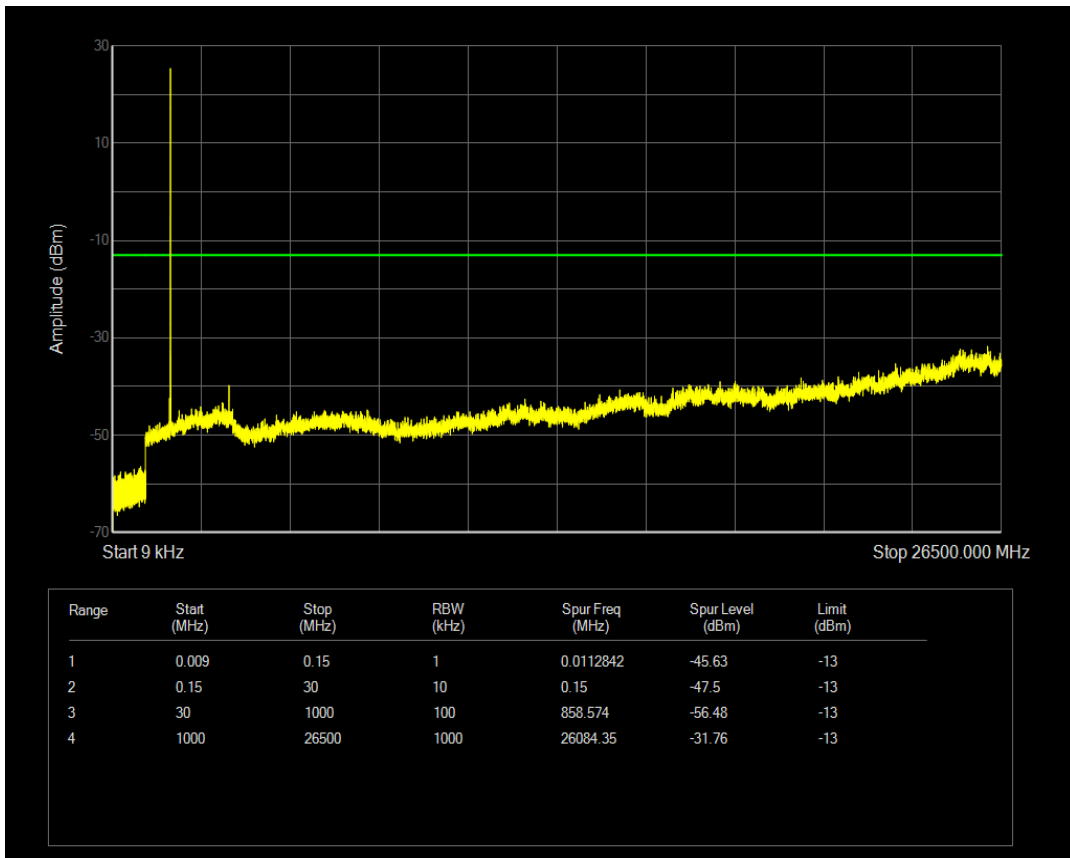

Band66 QAM16 BW=3MHz Channel=132322 RB Size=1 Position=#0

Band66 QAM16 BW=3MHz Channel=132322 RB Size=15 Position=#0