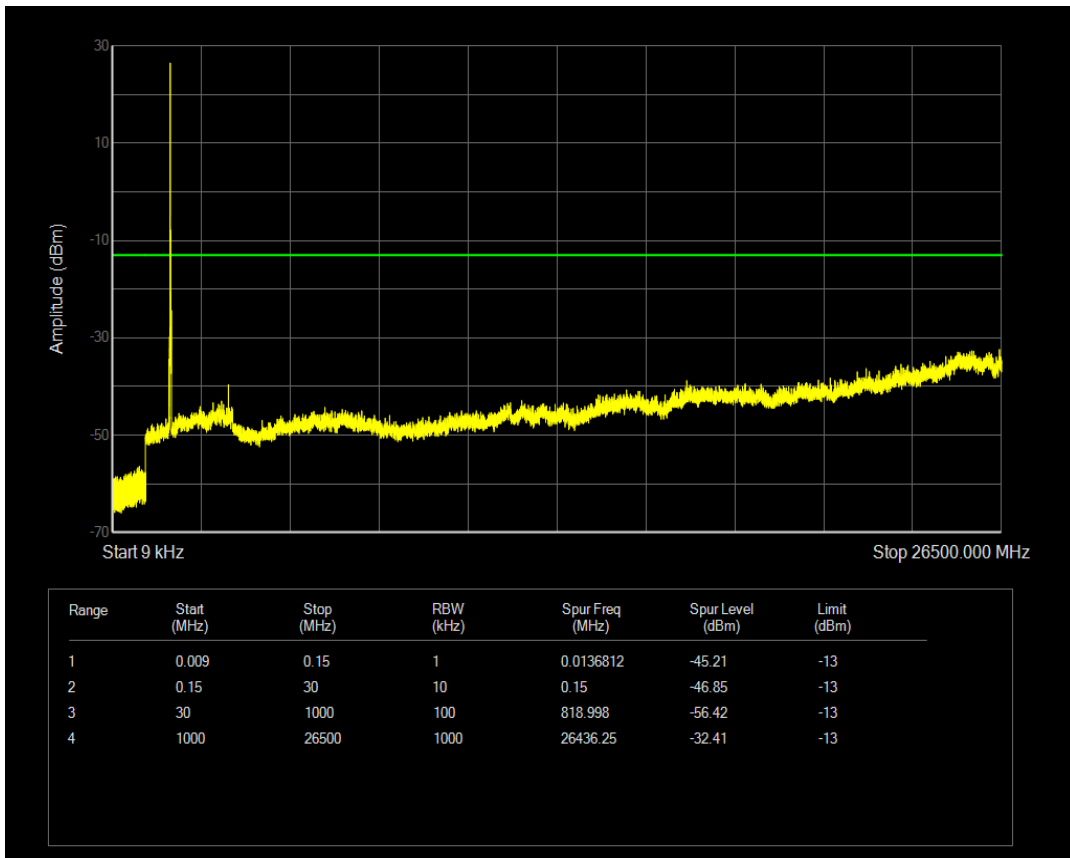

Band66 QAM16 BW=20MHz Channel=132322 RB Size=1 Position=#0

Band66 QAM16 BW=20MHz Channel=132322 RB Size=100 Position=#0