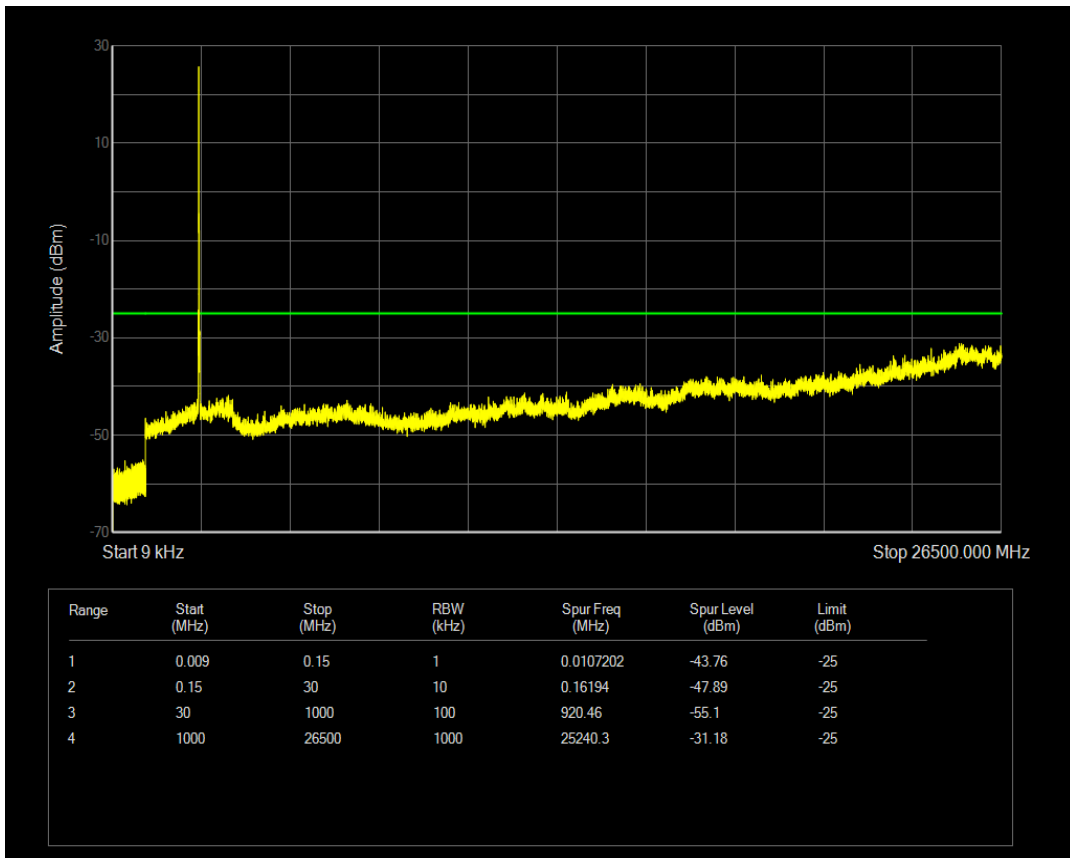

Band41 QAM16 BW=15MHz Channel=39725 RB Size=1 Position=#0

Band41 QAM16 BW=15MHz Channel=39725 RB Size=75 Position=#0

Band41 QPSK BW=15MHz Channel=40620 RB Size=1 Position=#0

Band41 QPSK BW=15MHz Channel=40620 RB Size=75 Position=#0

Band41 QAM16 BW=15MHz Channel=40620 RB Size=1 Position=#0

Band41 QAM16 BW=15MHz Channel=40620 RB Size=75 Position=#0

Band41 QPSK BW=15MHz Channel=41515 RB Size=1 Position=#0

Band41 QPSK BW=15MHz Channel=41515 RB Size=75 Position=#0