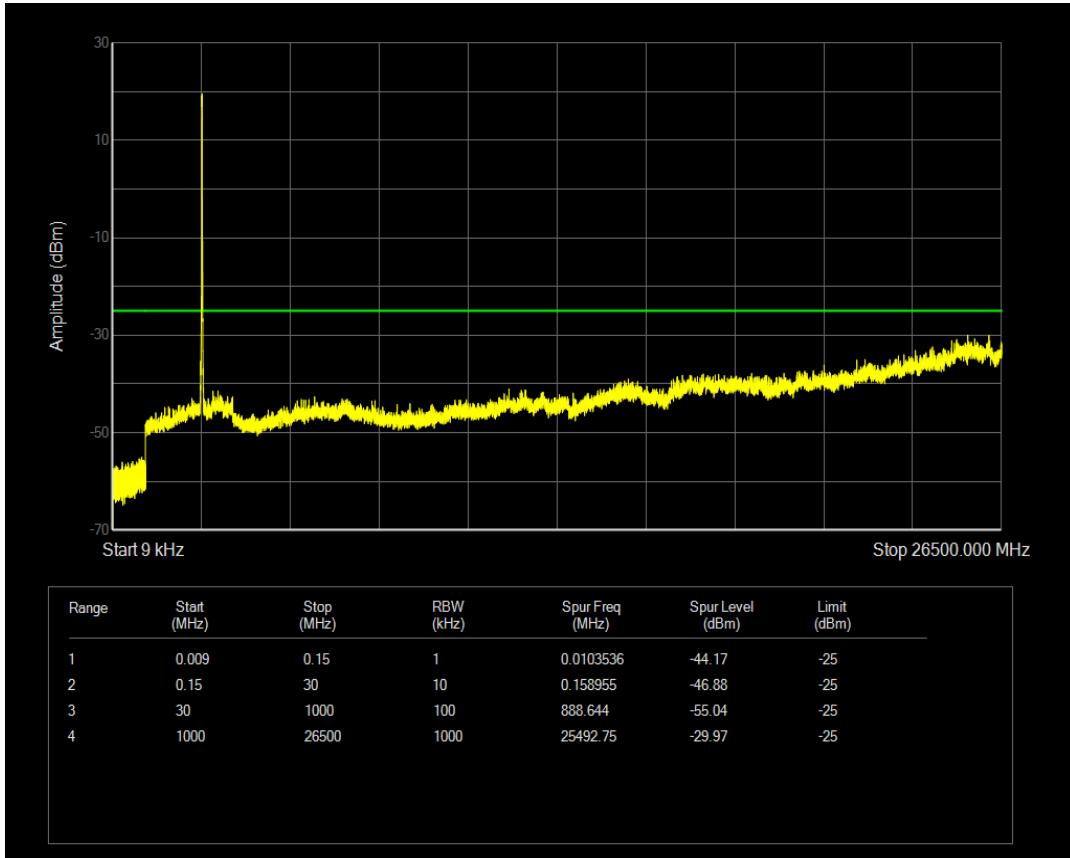

Band41 QAM16 BW=15MHz Channel=40620 RB Size=1 Position=#0

Band41 QAM16 BW=15MHz Channel=40620 RB Size=75 Position=#0

Band41 QPSK BW=15MHz Channel=41515 RB Size=1 Position=#0

Band41 QPSK BW=15MHz Channel=41515 RB Size=75 Position=#0

Band41 QAM16 BW=15MHz Channel=41515 RB Size=1 Position=#0

Band41 QAM16 BW=15MHz Channel=41515 RB Size=75 Position=#0

Band41 QPSK BW=20MHz Channel=39750 RB Size=1 Position=#0

Band41 QPSK BW=20MHz Channel=39750 RB Size=100 Position=#0