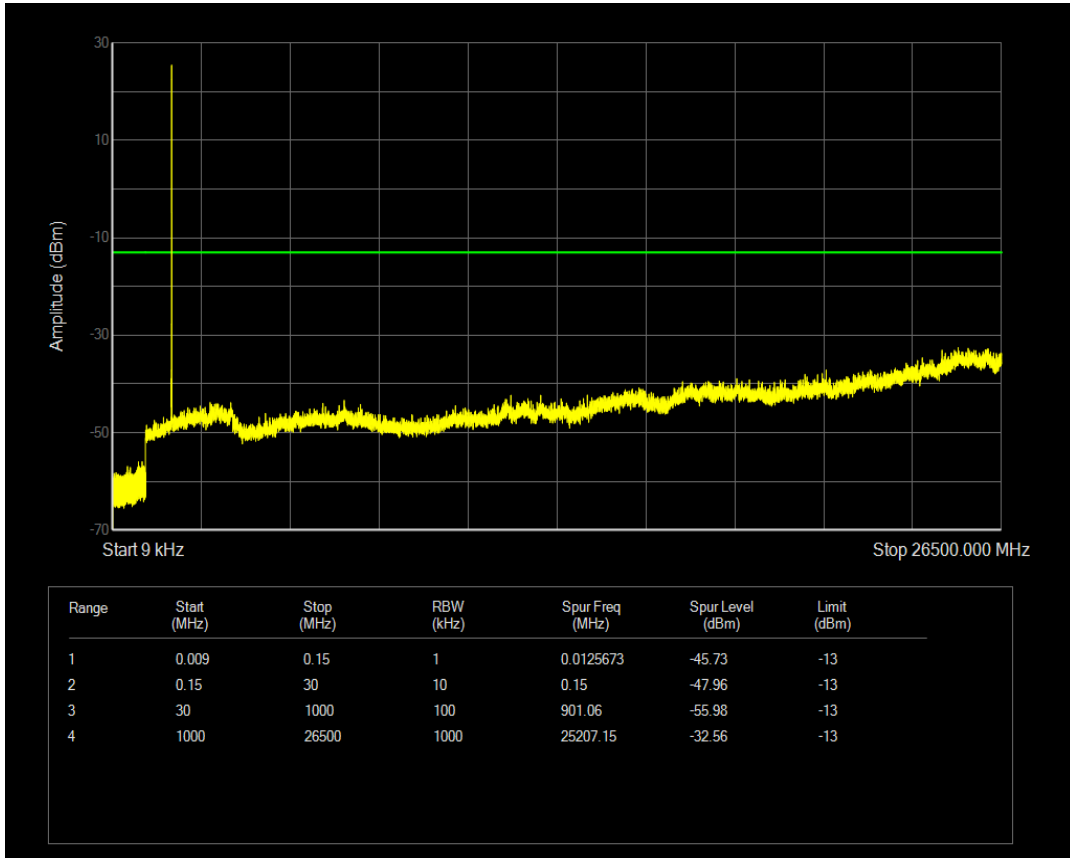

Band66 QAM16 BW=1.4MHz Channel=132665 RB Size=6 Position=#0

Band66 QPSK BW=3MHz Channel=131987 RB Size=1 Position=#0