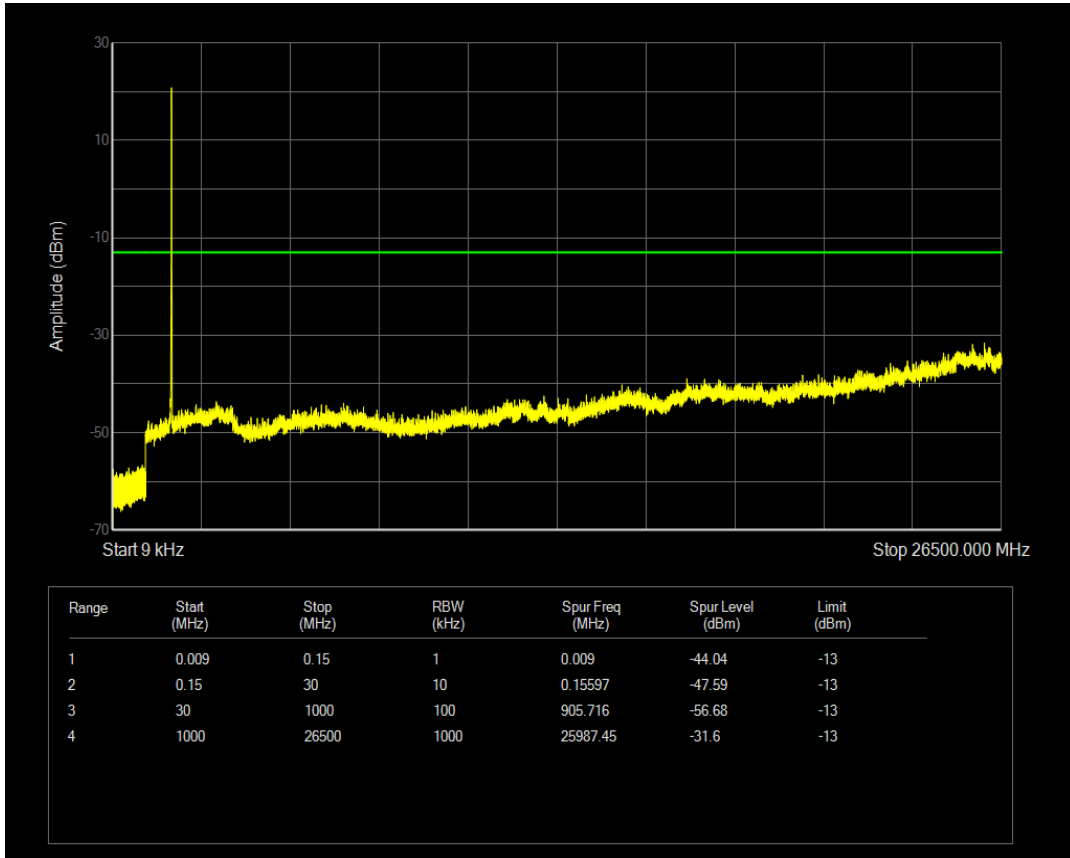

Band66 QAM16 BW=10MHz Channel=132622 RB Size=50 Position=#0

Band66 QPSK BW=15MHz Channel=132047 RB Size=1 Position=#0