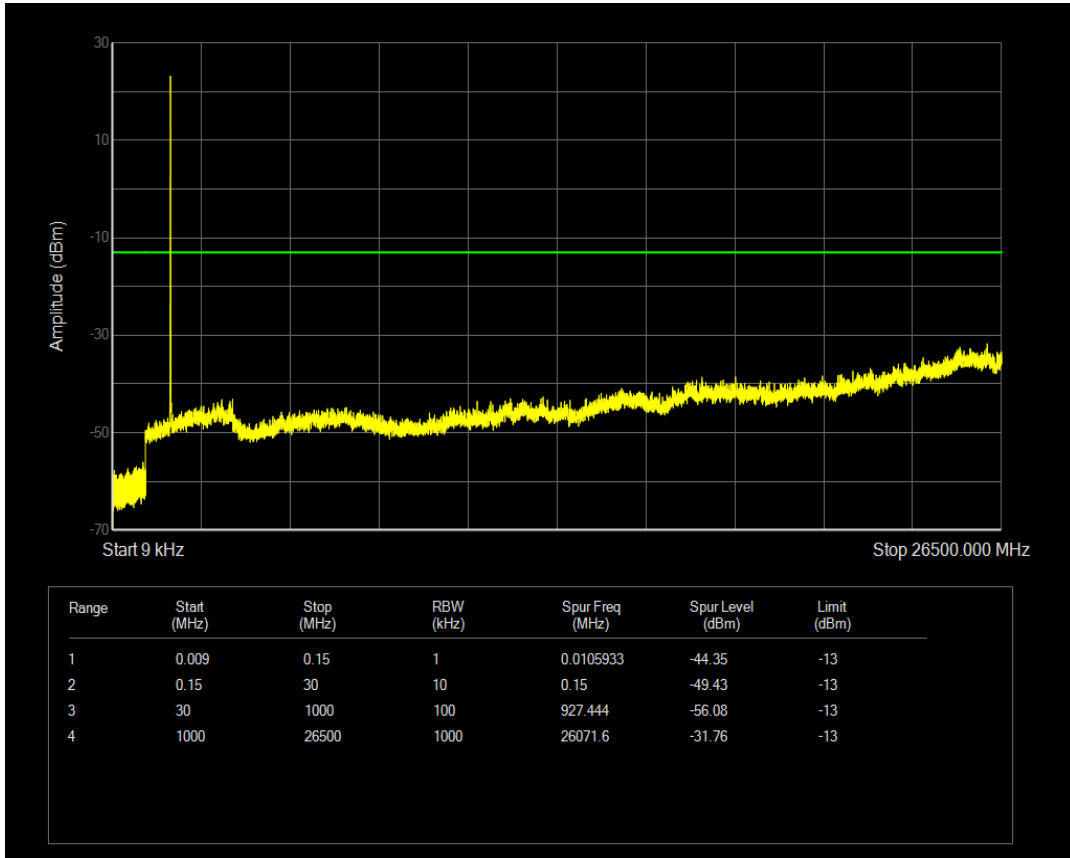

Band66 QAM16 BW=5MHz Channel=132322 RB Size=25 Position=#0

Band66 QPSK BW=5MHz Channel=132647 RB Size=1 Position=#0