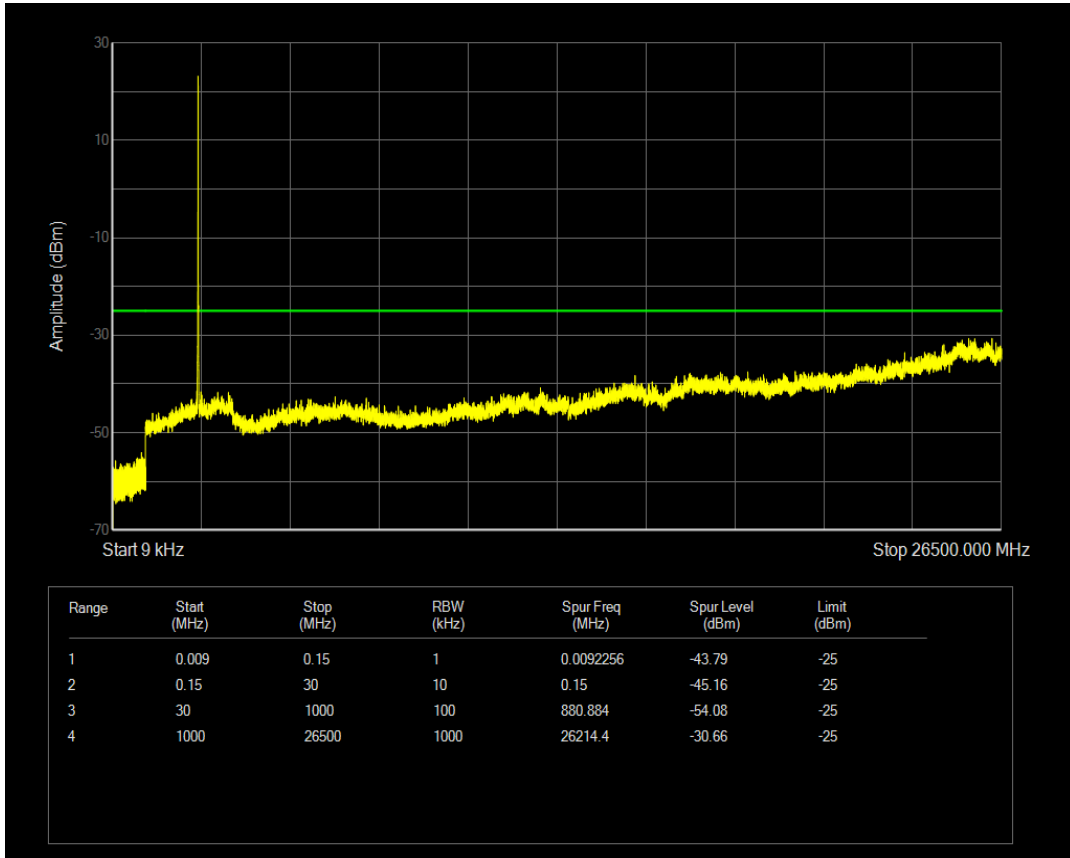

Band7 QAM16 BW=5MHz Channel=21100 RB Size=1 Position=#0

Band7 QAM16 BW=5MHz Channel=21100 RB Size=25 Position=#0

Band7 QPSK BW=5MHz Channel=21425 RB Size=1 Position=#0

Band7 QPSK BW=5MHz Channel=21425 RB Size=25 Position=#0