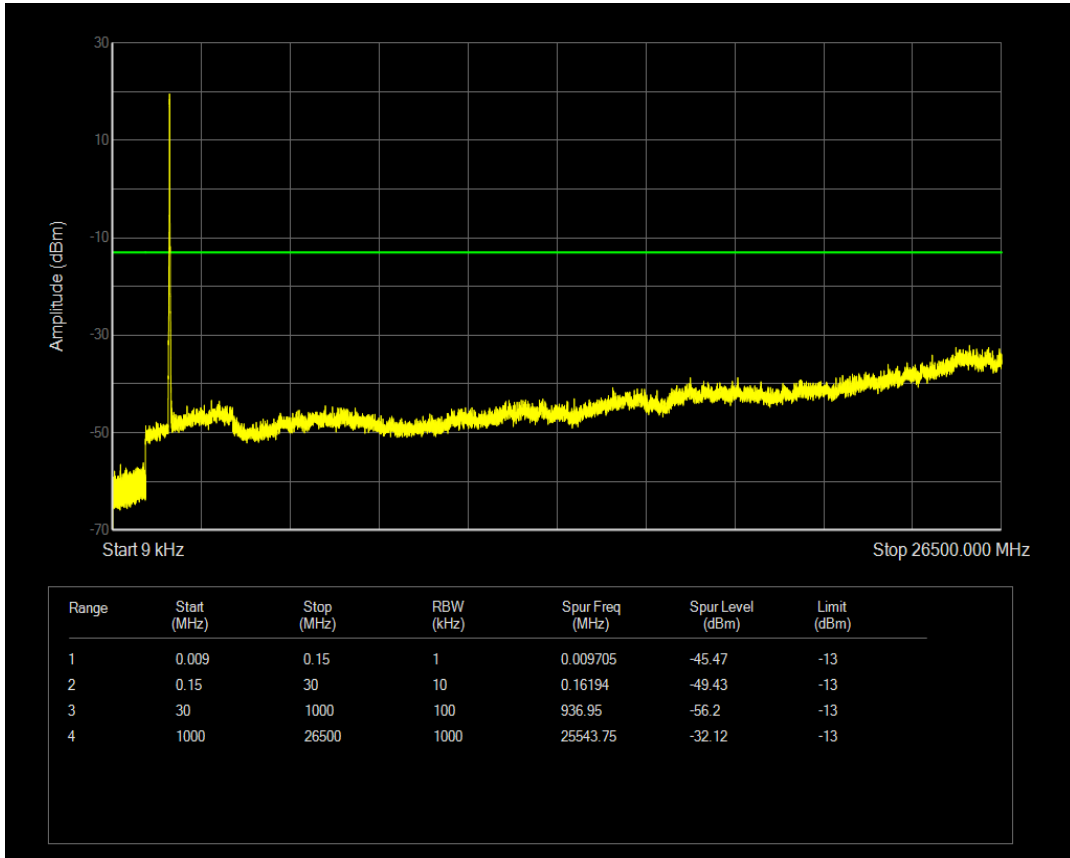

Band66 QAM16 BW=15MHz Channel=132047 RB Size=75 Position=#0

Band66 QPSK BW=15MHz Channel=132322 RB Size=1 Position=#0