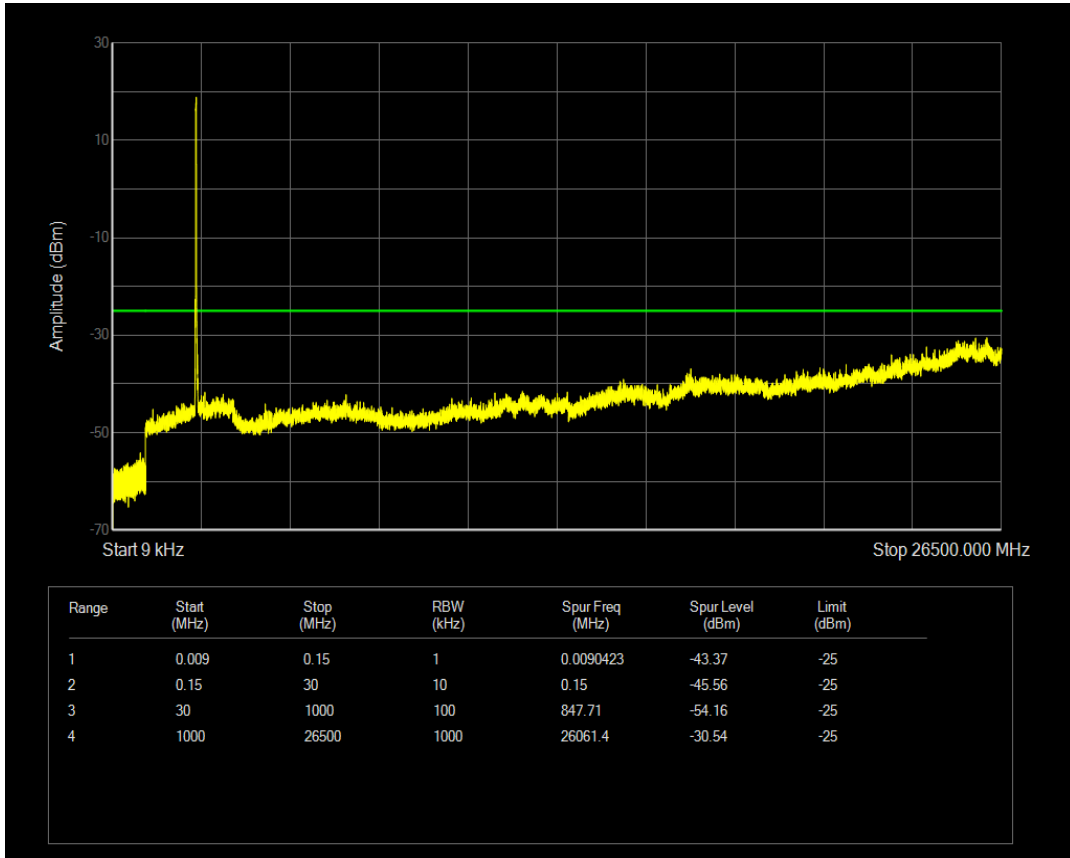

Band41 QAM16 BW=15MHz Channel=41515 RB Size=1 Position=#0

Band41 QAM16 BW=15MHz Channel=41515 RB Size=75 Position=#0

Band41 QPSK BW=20MHz Channel=39750 RB Size=1 Position=#0

Band41 QPSK BW=20MHz Channel=39750 RB Size=100 Position=#0

Band41 QAM16 BW=20MHz Channel=39750 RB Size=1 Position=#0

Band41 QAM16 BW=20MHz Channel=39750 RB Size=100 Position=#0

Band41 QPSK BW=20MHz Channel=40620 RB Size=1 Position=#0

Band41 QPSK BW=20MHz Channel=40620 RB Size=100 Position=#0