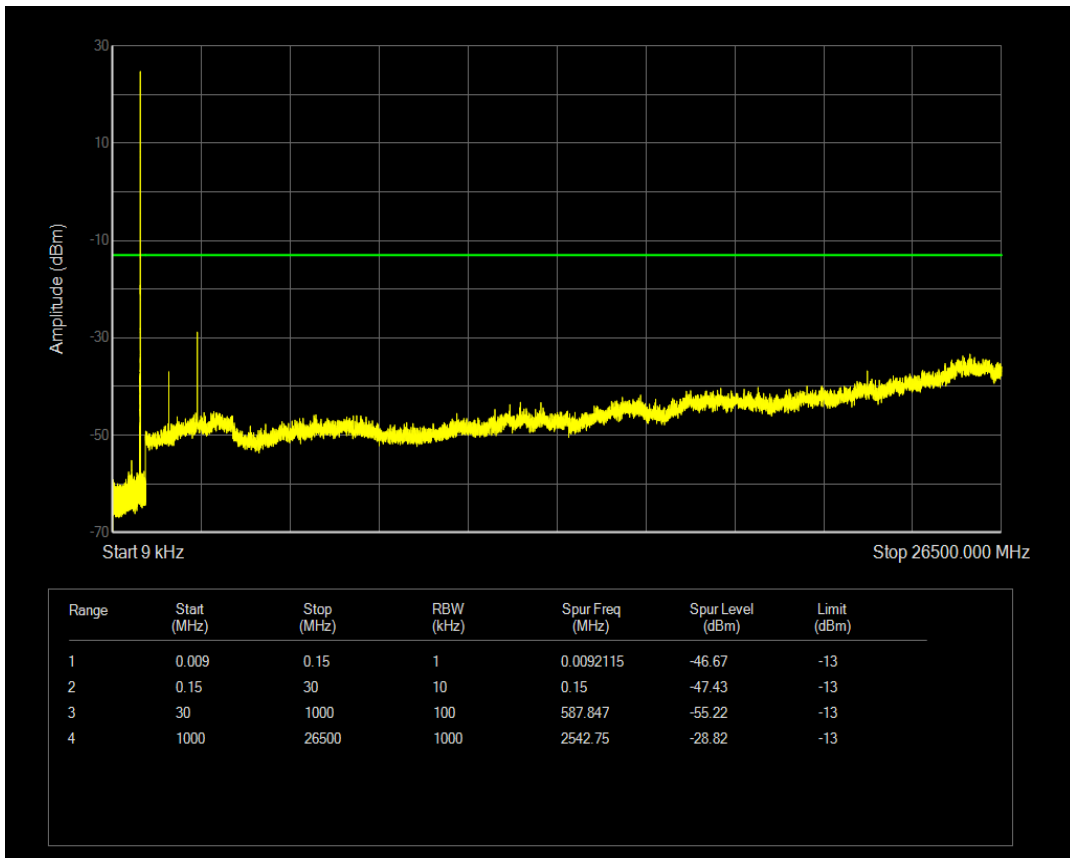

Band5 QAM16 BW=1.4MHz Channel=20407 RB Size=1 Position=#0

Band5 QAM16 BW=1.4MHz Channel=20407 RB Size=6 Position=#0

Band5 QPSK BW=1.4MHz Channel=20525 RB Size=1 Position=#0

Band5 QPSK BW=1.4MHz Channel=20525 RB Size=6 Position=#0

Band5 QAM16 BW=1.4MHz Channel=20525 RB Size=1 Position=#0

Band5 QAM16 BW=1.4MHz Channel=20525 RB Size=6 Position=#0

Band5 QPSK BW=1.4MHz Channel=20643 RB Size=1 Position=#0

Band5 QPSK BW=1.4MHz Channel=20643 RB Size=6 Position=#0