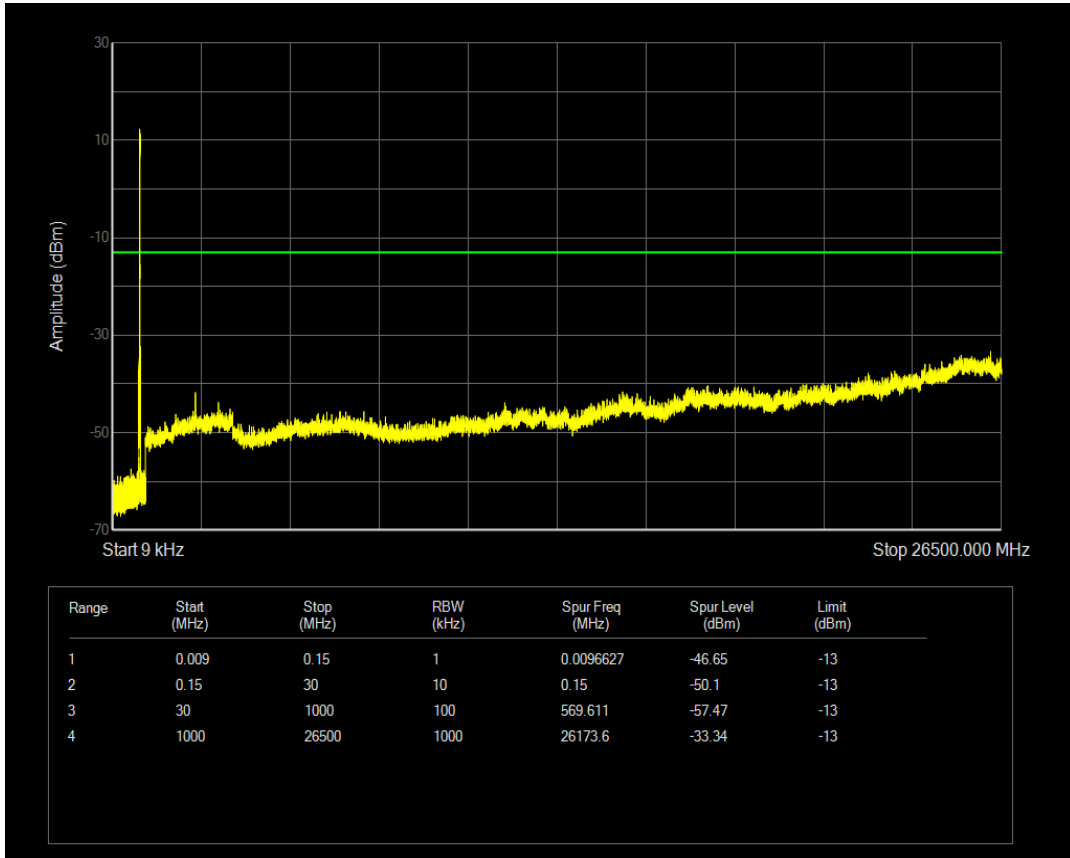

Band5 QAM16 BW=5MHz Channel=20625 RB Size=1 Position=#0

Band5 QAM16 BW=5MHz Channel=20625 RB Size=25 Position=#0

Band5 QPSK BW=10MHz Channel=20450 RB Size=1 Position=#0

Band5 QPSK BW=10MHz Channel=20450 RB Size=50 Position=#0

Band5 QAM16 BW=10MHz Channel=20450 RB Size=1 Position=#0

Band5 QAM16 BW=10MHz Channel=20450 RB Size=50 Position=#0

Band5 QPSK BW=10MHz Channel=20525 RB Size=1 Position=#0

Band5 QPSK BW=10MHz Channel=20525 RB Size=50 Position=#0