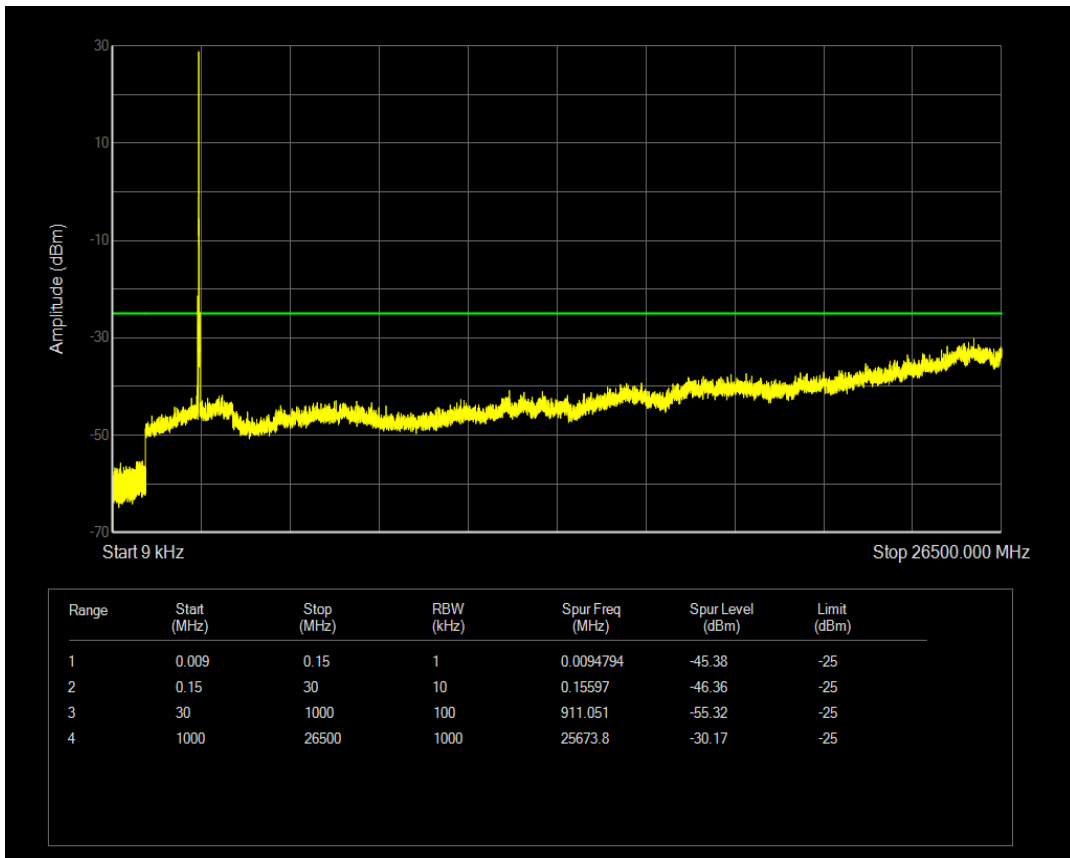

Band41 QAM16 BW=15MHz Channel=41515 RB Size=1 Position=#0

Band41 QAM16 BW=15MHz Channel=41515 RB Size=75 Position=#0

Band41 QPSK BW=20MHz Channel=39750 RB Size=1 Position=#0

Band41 QPSK BW=20MHz Channel=39750 RB Size=100 Position=#0

Band41 QAM16 BW=20MHz Channel=39750 RB Size=1 Position=#0

Band41 QAM16 BW=20MHz Channel=39750 RB Size=100 Position=#0

Band41 QPSK BW=20MHz Channel=40620 RB Size=1 Position=#0

Band41 QPSK BW=20MHz Channel=40620 RB Size=100 Position=#0