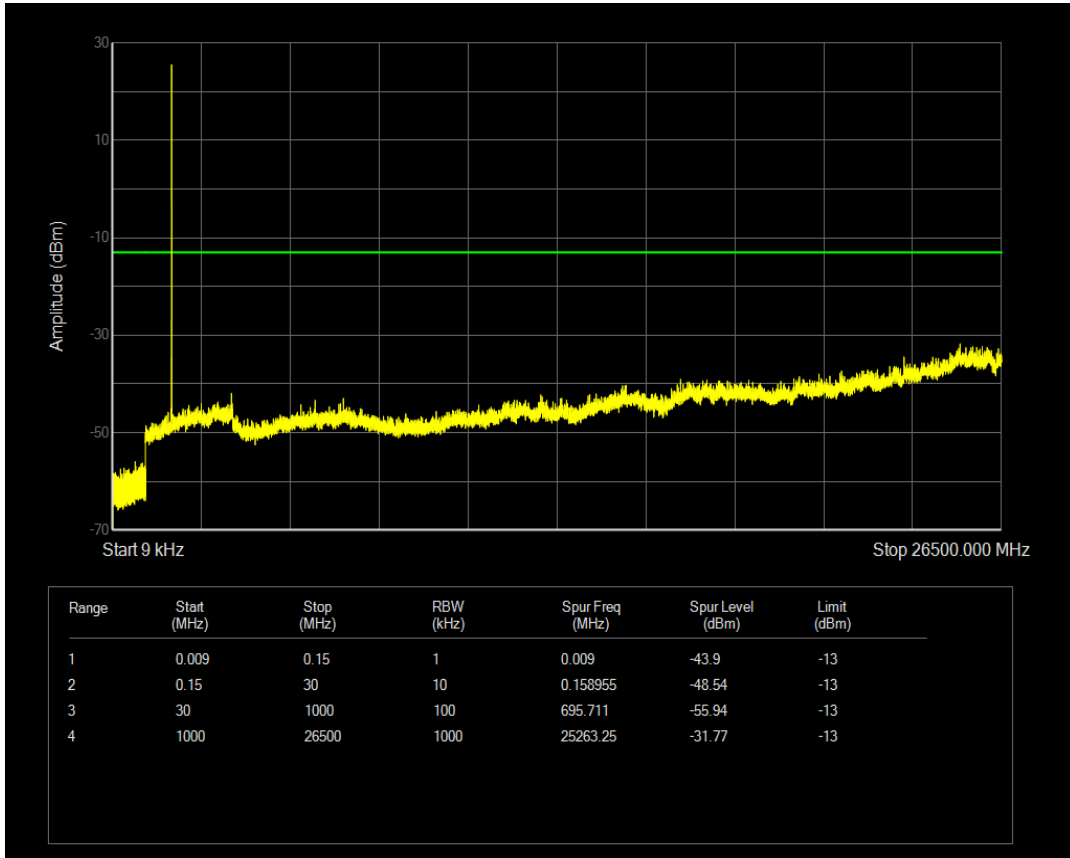

Band66 QAM16 BW=1.4MHz Channel=132322 RB Size=1 Position=#0

Band66 QAM16 BW=1.4MHz Channel=132322 RB Size=6 Position=#0

Band66 QPSK BW=1.4MHz Channel=132665 RB Size=1 Position=#0

Band66 QPSK BW=1.4MHz Channel=132665 RB Size=6 Position=#0