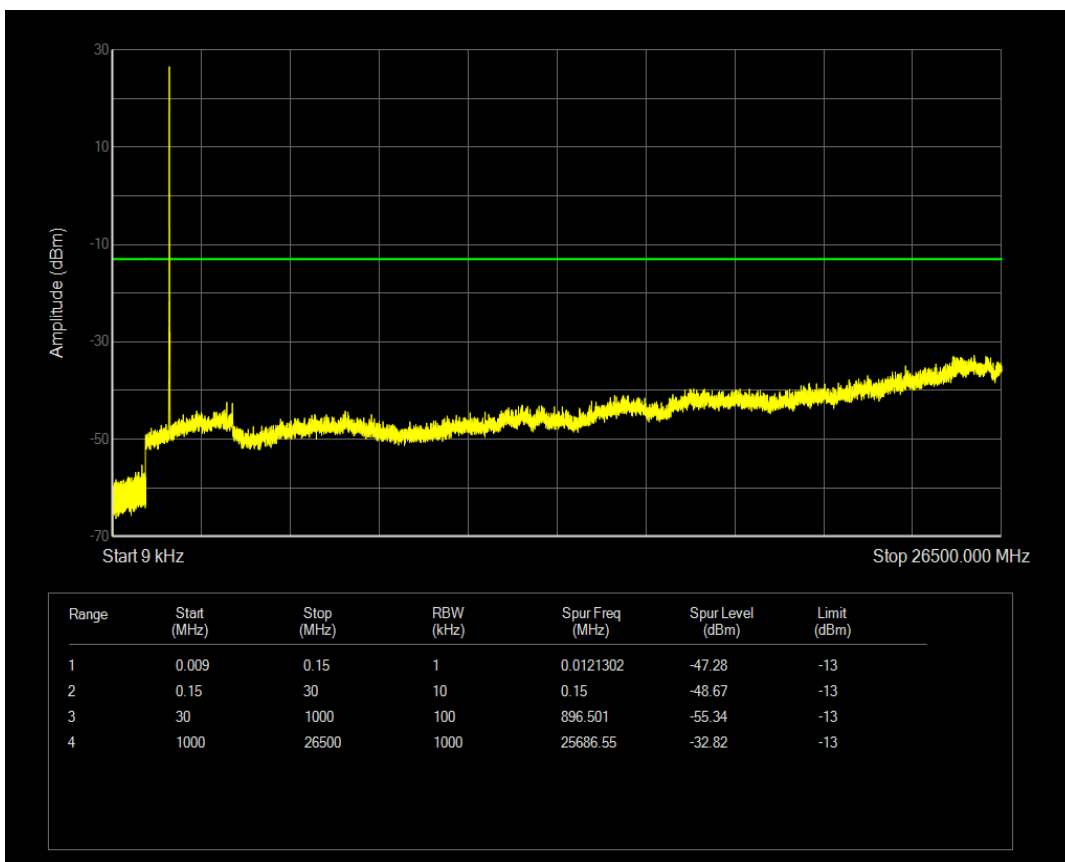

Band66 QPSK BW=10MHz Channel=132022 RB Size=1 Position=#0

Band66 QPSK BW=10MHz Channel=132022 RB Size=50 Position=#0