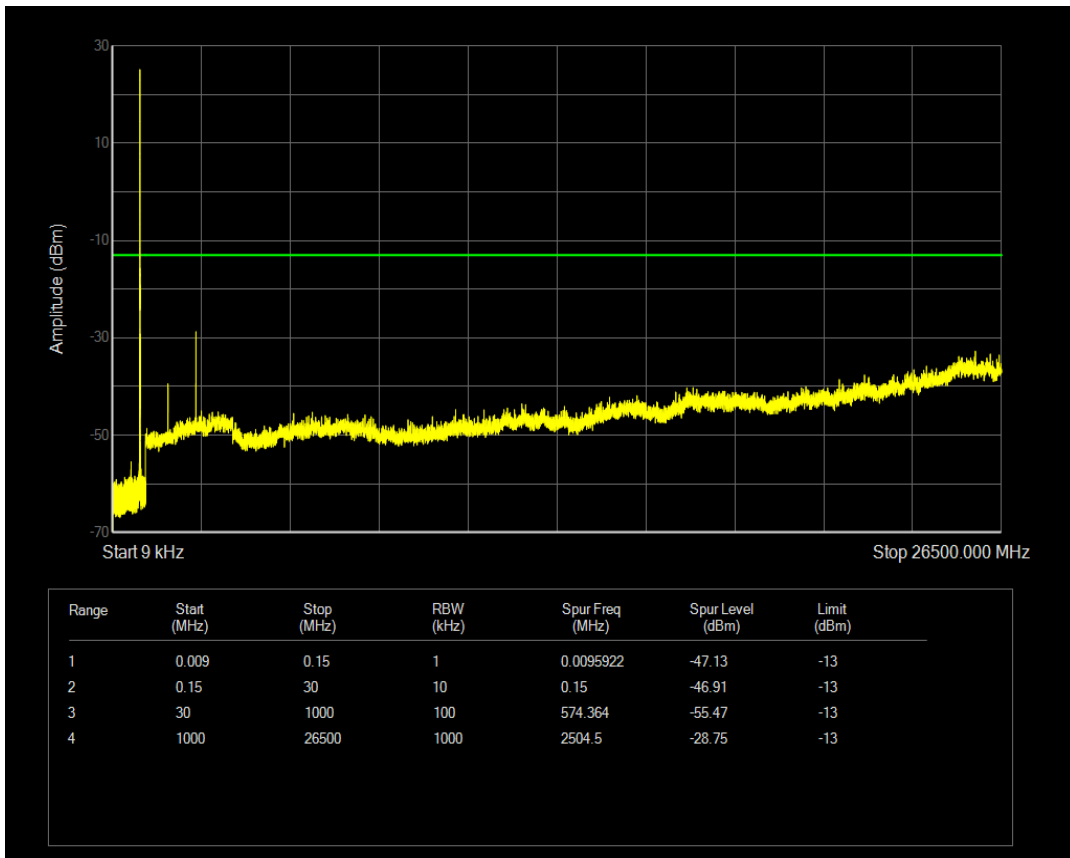

Band5 QAM16 BW=5MHz Channel=20525 RB Size=1 Position=#0

Band5 QAM16 BW=5MHz Channel=20525 RB Size=25 Position=#0