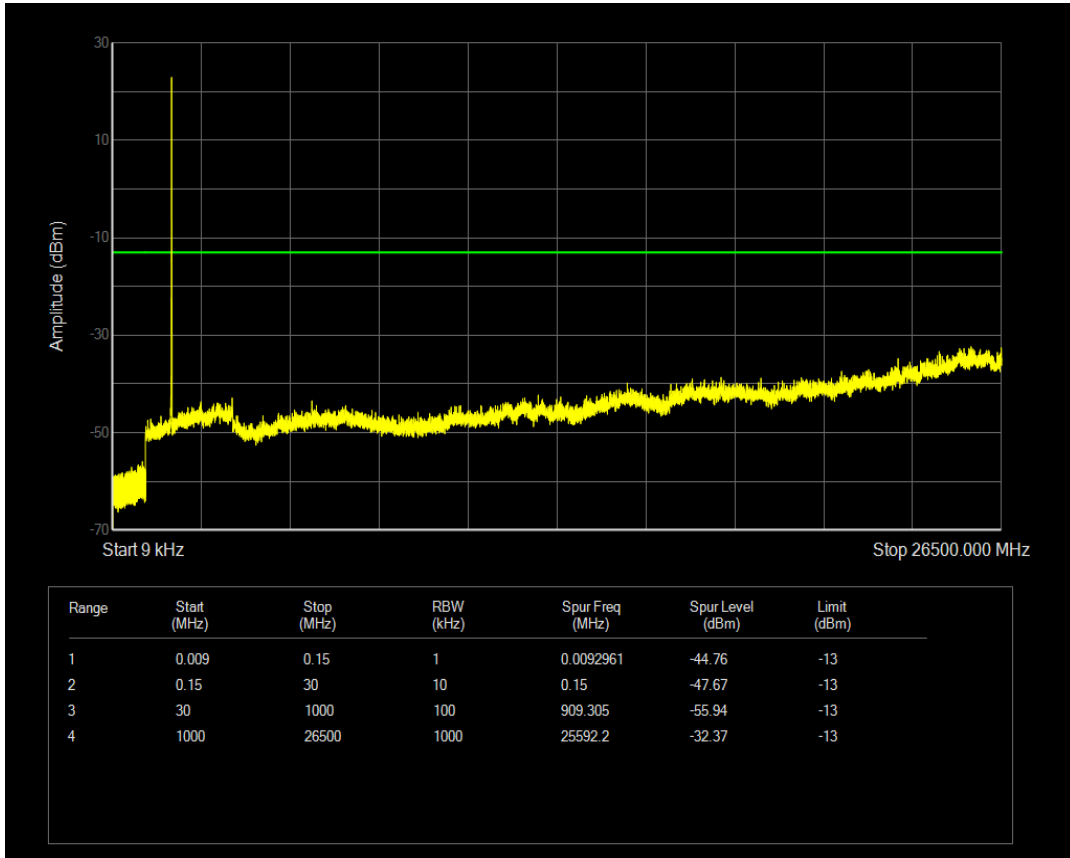

Band66 QAM16 BW=5MHz Channel=132322 RB Size=1 Position=#0

Band66 QAM16 BW=5MHz Channel=132322 RB Size=25 Position=#0

Band66 QPSK BW=5MHz Channel=132647 RB Size=1 Position=#0

Band66 QPSK BW=5MHz Channel=132647 RB Size=25 Position=#0