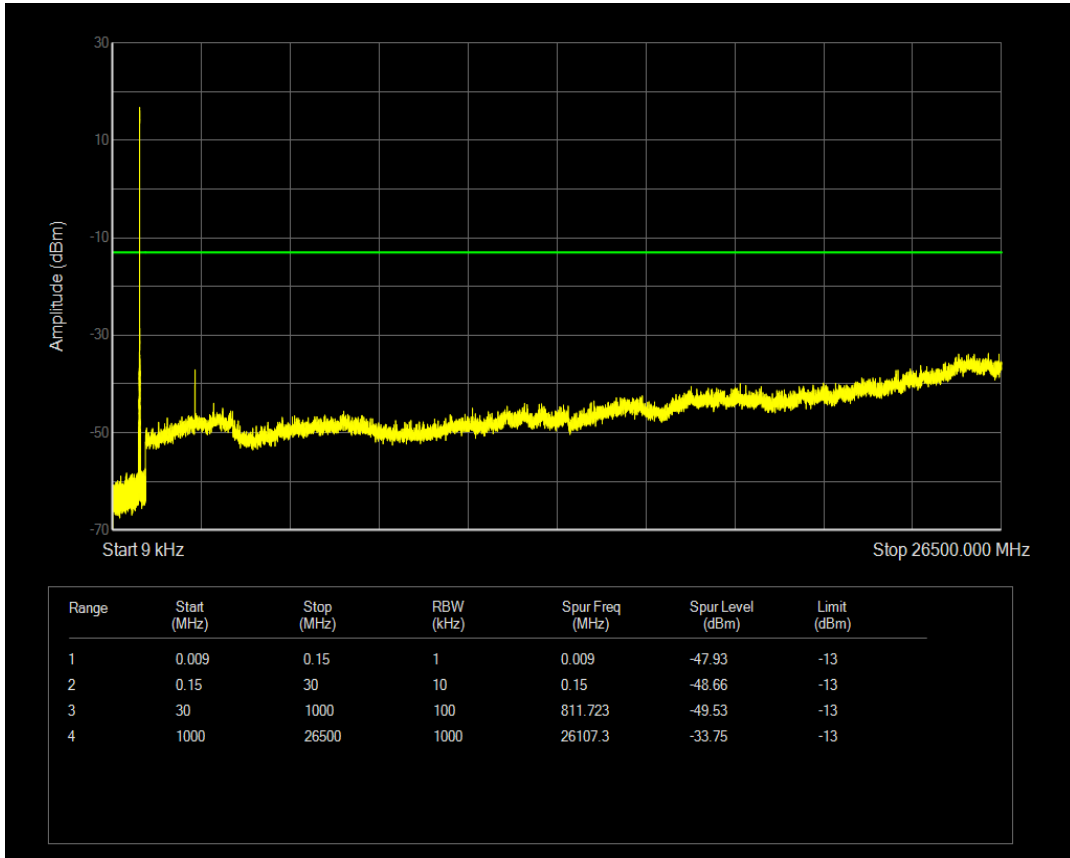

Band5 QAM16 BW=3MHz Channel=20415 RB Size=15 Position=#0

Band5 QPSK BW=3MHz Channel=20525 RB Size=1 Position=#0