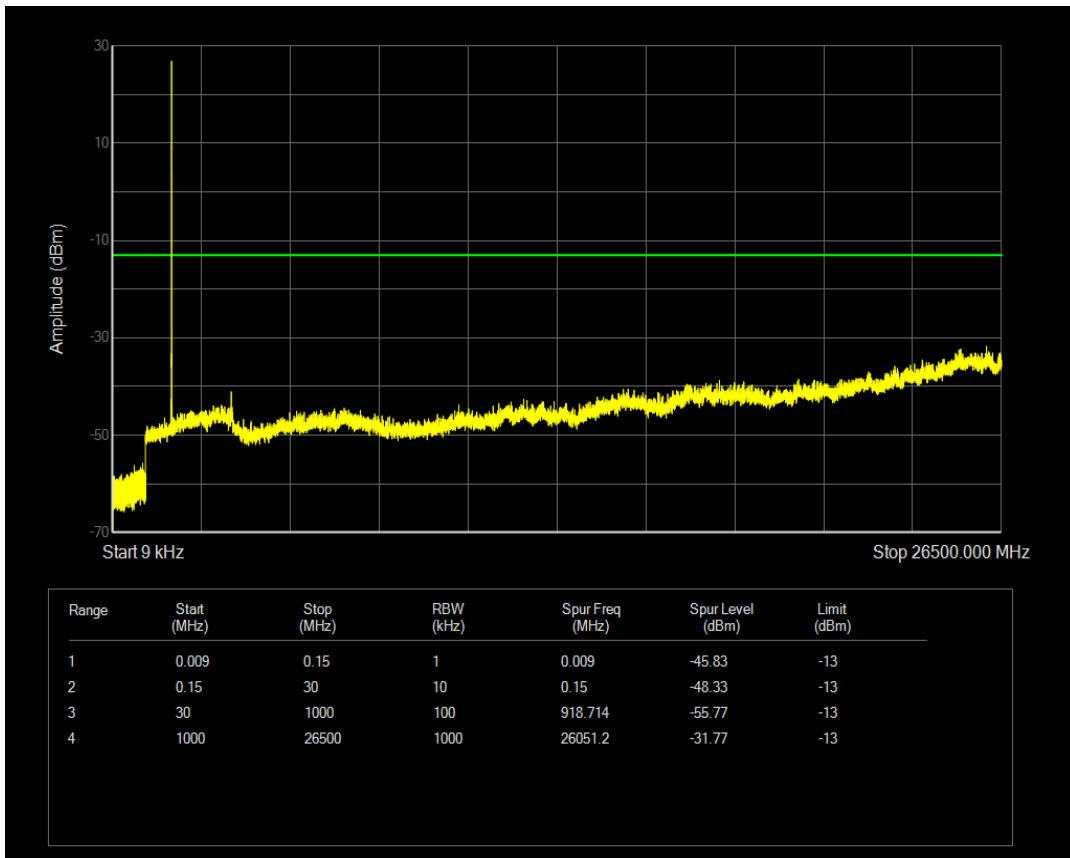

Band66 QPSK BW=3MHz Channel=132657 RB Size=1 Position=#0

Band66 QPSK BW=3MHz Channel=132657 RB Size=15 Position=#0