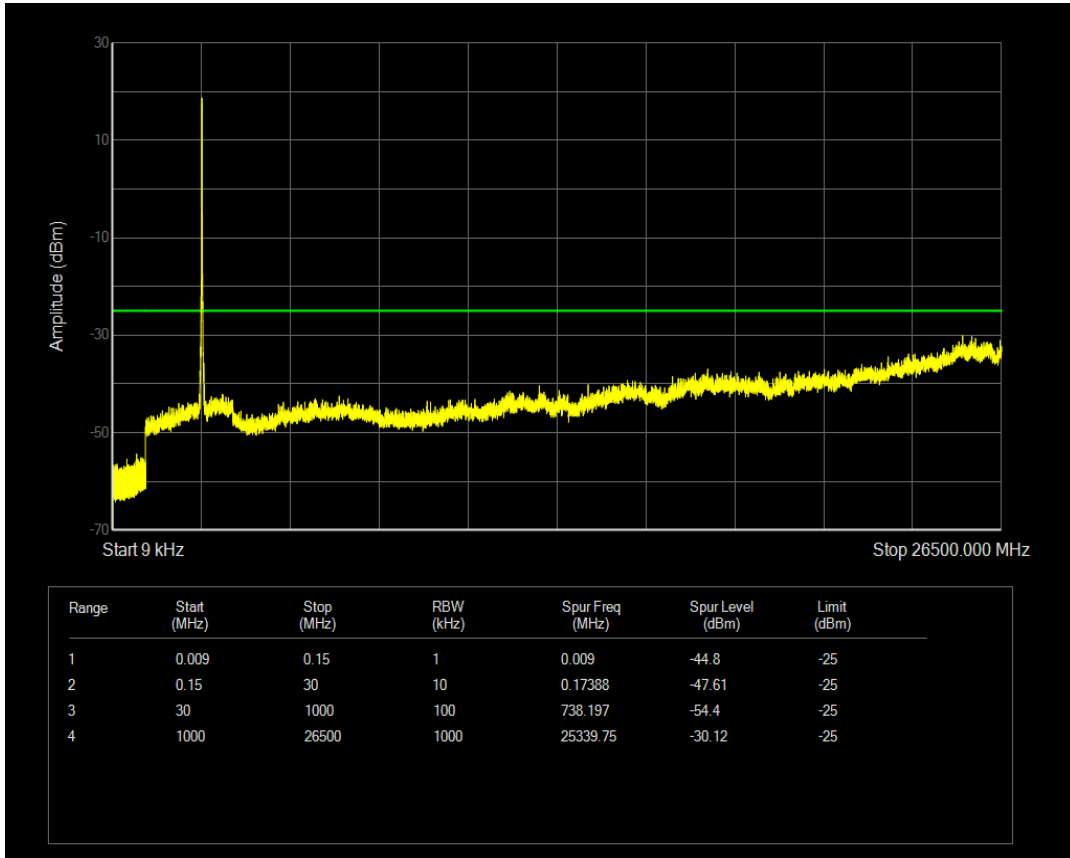

Band41 QAM16 BW=20MHz Channel=40620 RB Size=1 Position=#0

Band41 QAM16 BW=20MHz Channel=40620 RB Size=100 Position=#0

Band41 QPSK BW=20MHz Channel=41490 RB Size=1 Position=#0

Band41 QPSK BW=20MHz Channel=41490 RB Size=100 Position=#0

Band41 QAM16 BW=20MHz Channel=41490 RB Size=1 Position=#0

Band41 QAM16 BW=20MHz Channel=41490 RB Size=100 Position=#0

Band5 QPSK BW=1.4MHz Channel=20407 RB Size=1 Position=#0

Band5 QPSK BW=1.4MHz Channel=20407 RB Size=6 Position=#0