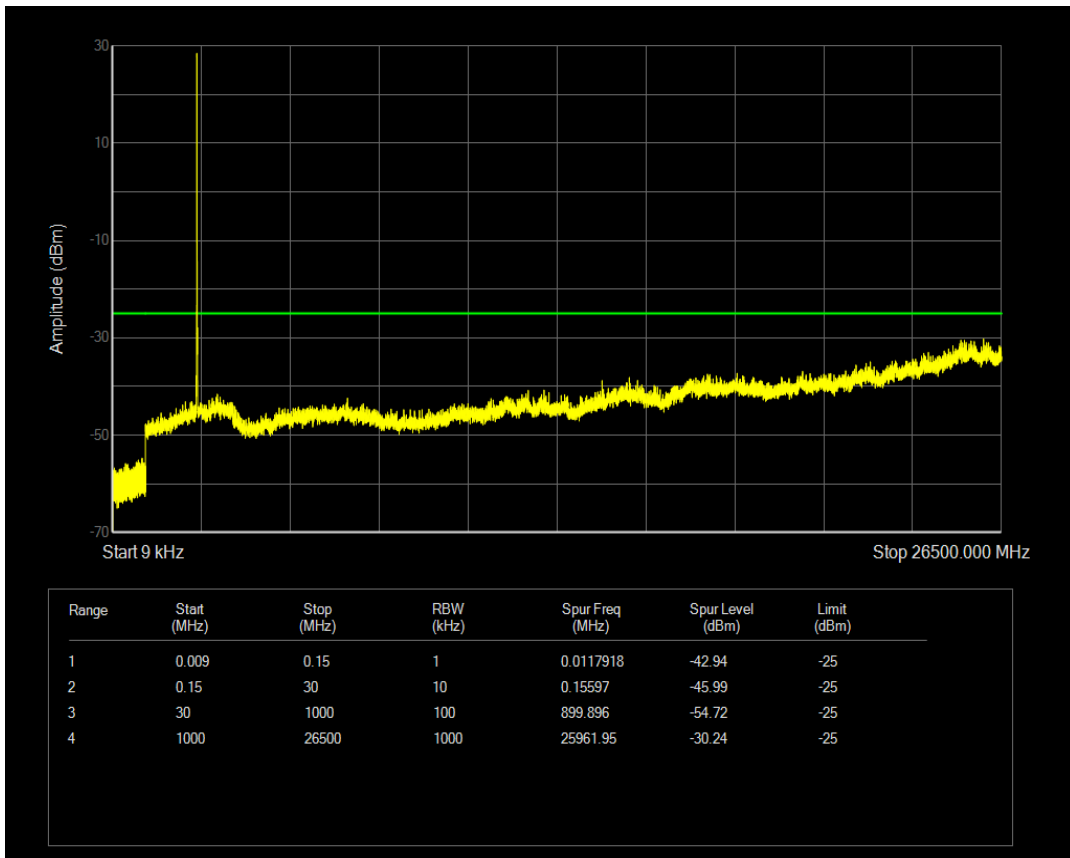

Band7 QAM16 BW=5MHz Channel=21425 RB Size=1 Position=#0

Band7 QAM16 BW=5MHz Channel=21425 RB Size=25 Position=#0

Band7 QPSK BW=10MHz Channel=20800 RB Size=1 Position=#0

Band7 QPSK BW=10MHz Channel=20800 RB Size=50 Position=#0

Band7 QAM16 BW=10MHz Channel=20800 RB Size=1 Position=#0

Band7 QAM16 BW=10MHz Channel=20800 RB Size=50 Position=#0

Band7 QPSK BW=10MHz Channel=21100 RB Size=1 Position=#0

Band7 QPSK BW=10MHz Channel=21100 RB Size=50 Position=#0