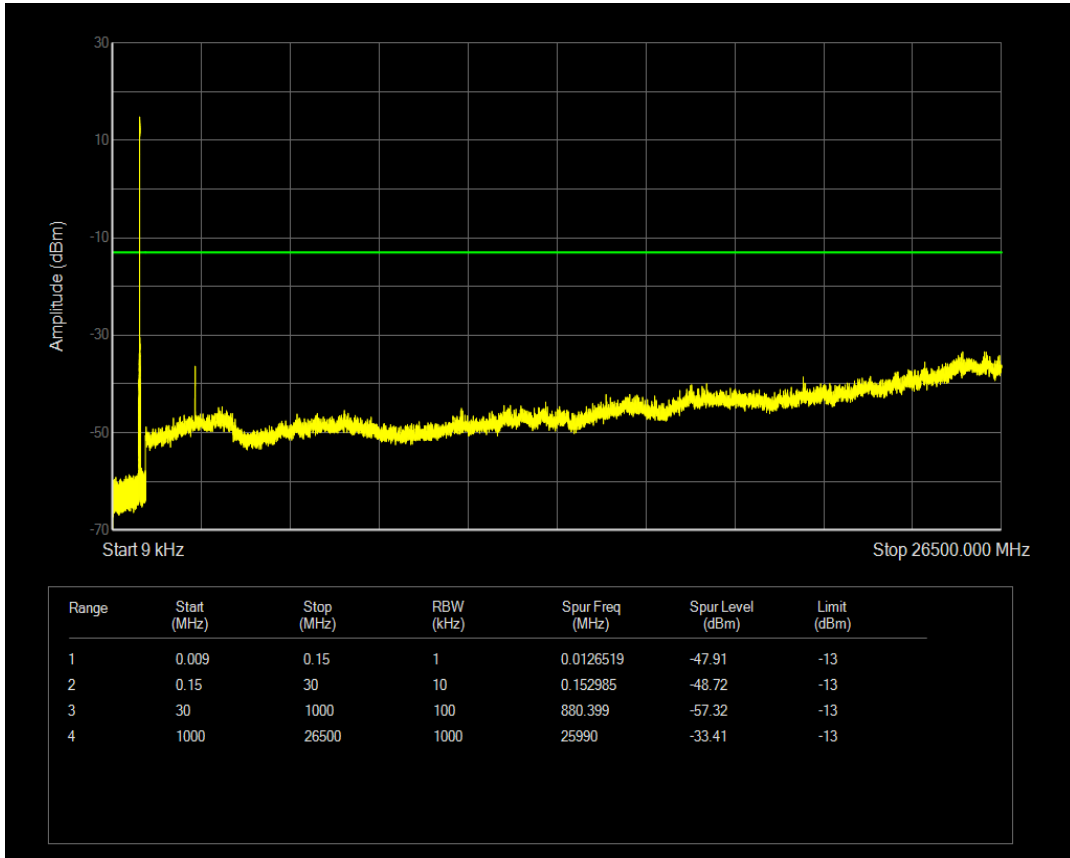

Band5 QAM16 BW=5MHz Channel=20425 RB Size=25 Position=#0

Band5 QPSK BW=5MHz Channel=20525 RB Size=1 Position=#0