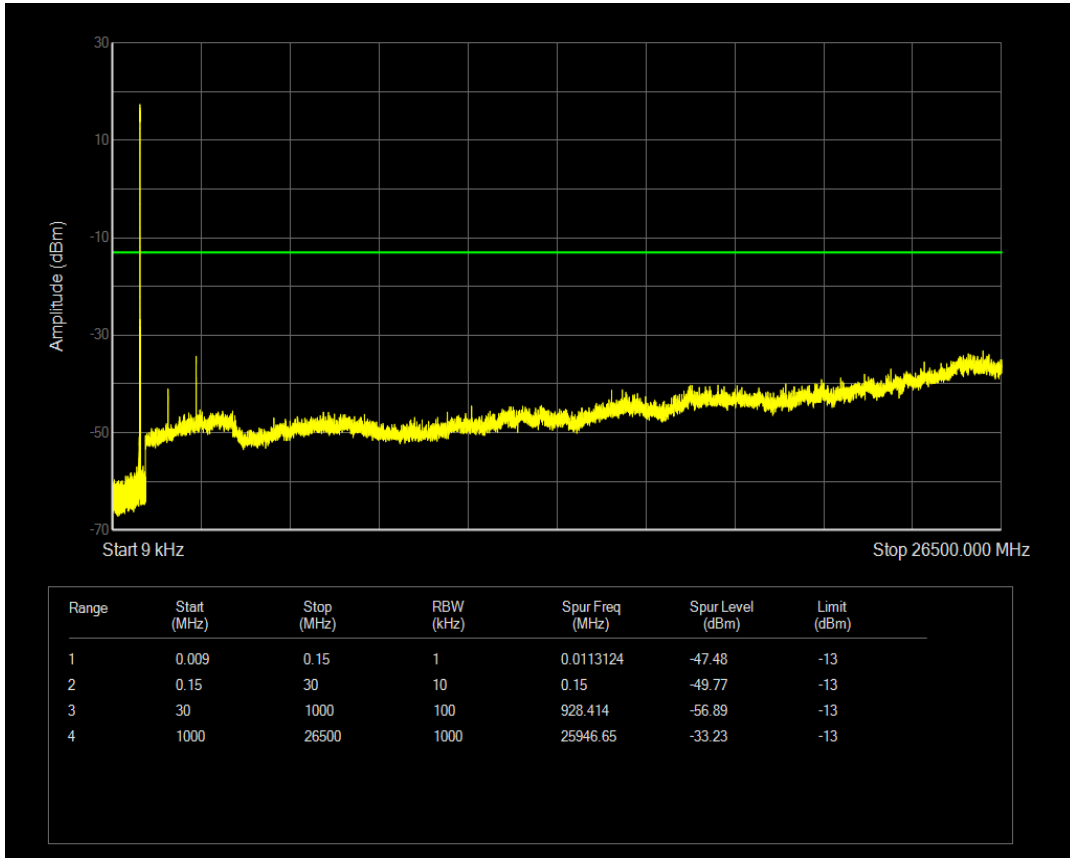

Band5 QAM16 BW=3MHz Channel=20415 RB Size=1 Position=#0

Band5 QAM16 BW=3MHz Channel=20415 RB Size=15 Position=#0

Band5 QPSK BW=3MHz Channel=20525 RB Size=1 Position=#0

Band5 QPSK BW=3MHz Channel=20525 RB Size=15 Position=#0