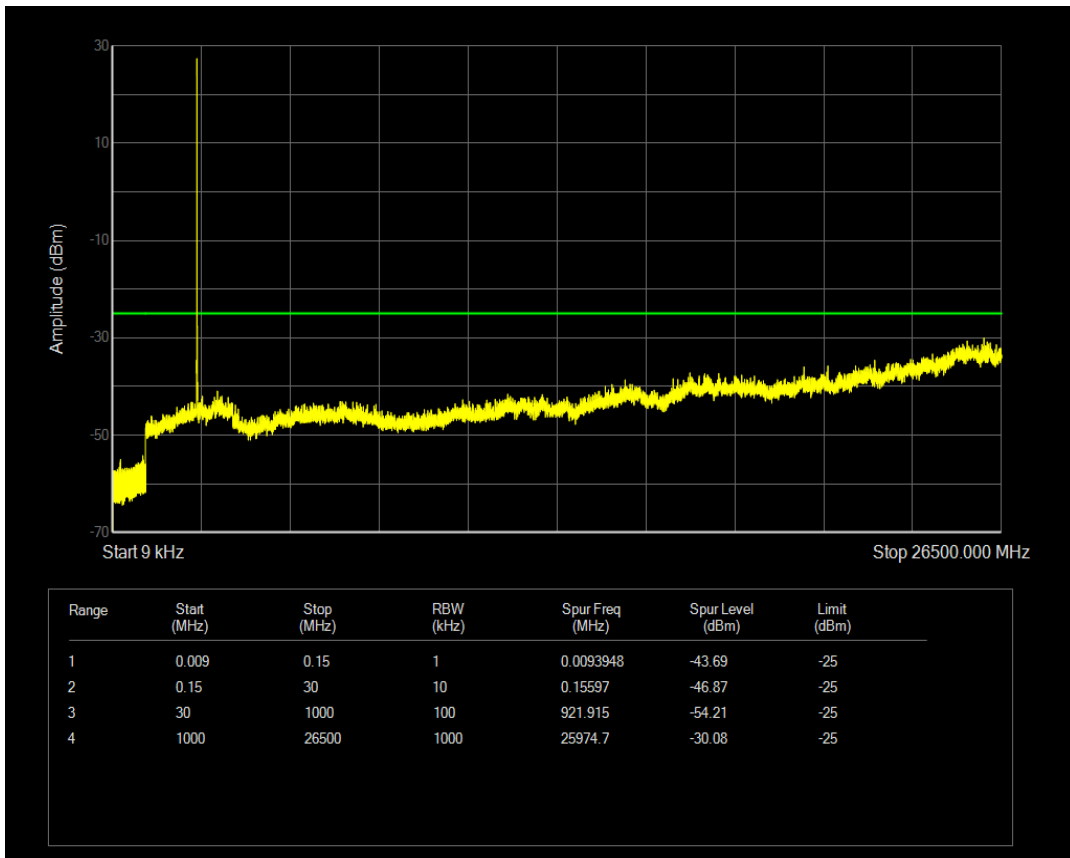

Band7 QAM16 BW=5MHz Channel=21100 RB Size=1 Position=#0

Band7 QAM16 BW=5MHz Channel=21100 RB Size=25 Position=#0