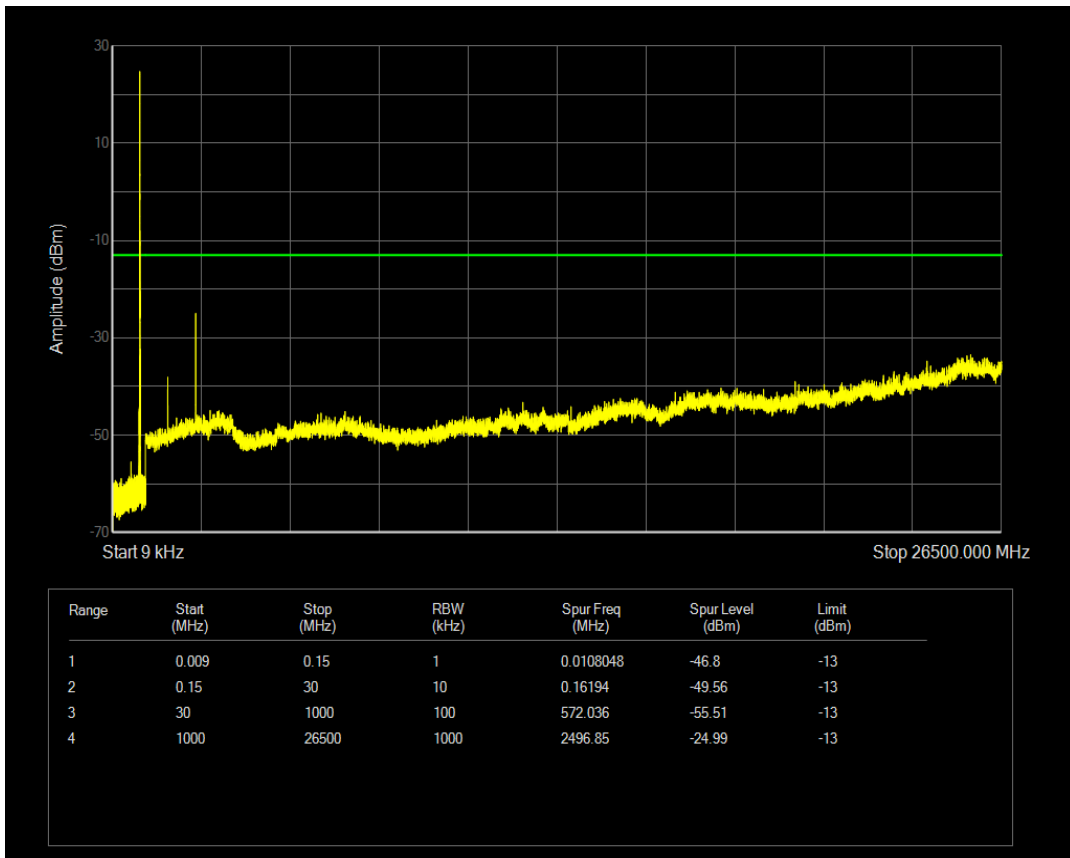

Band5 QPSK BW=10MHz Channel=20525 RB Size=1 Position=#0

Band5 QPSK BW=10MHz Channel=20525 RB Size=50 Position=#0