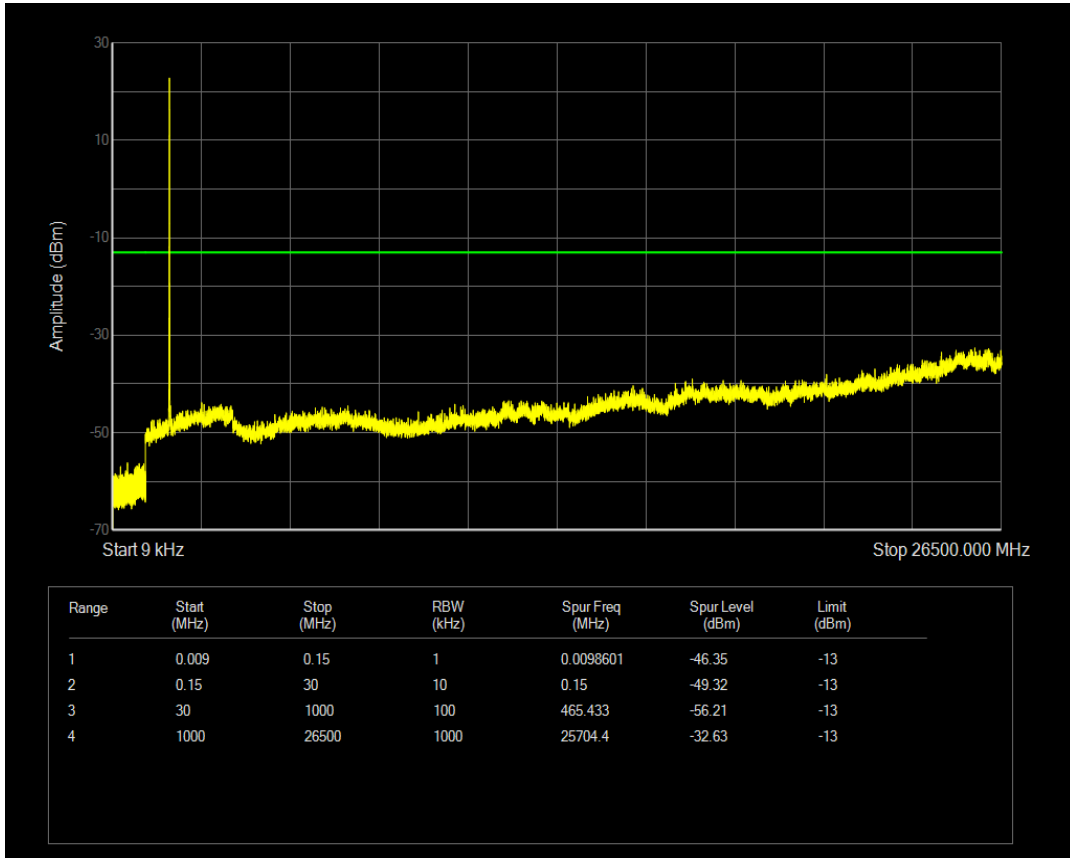

Band66 QAM16 BW=5MHz Channel=131997 RB Size=25 Position=#0

Band66 QPSK BW=5MHz Channel=132322 RB Size=1 Position=#0