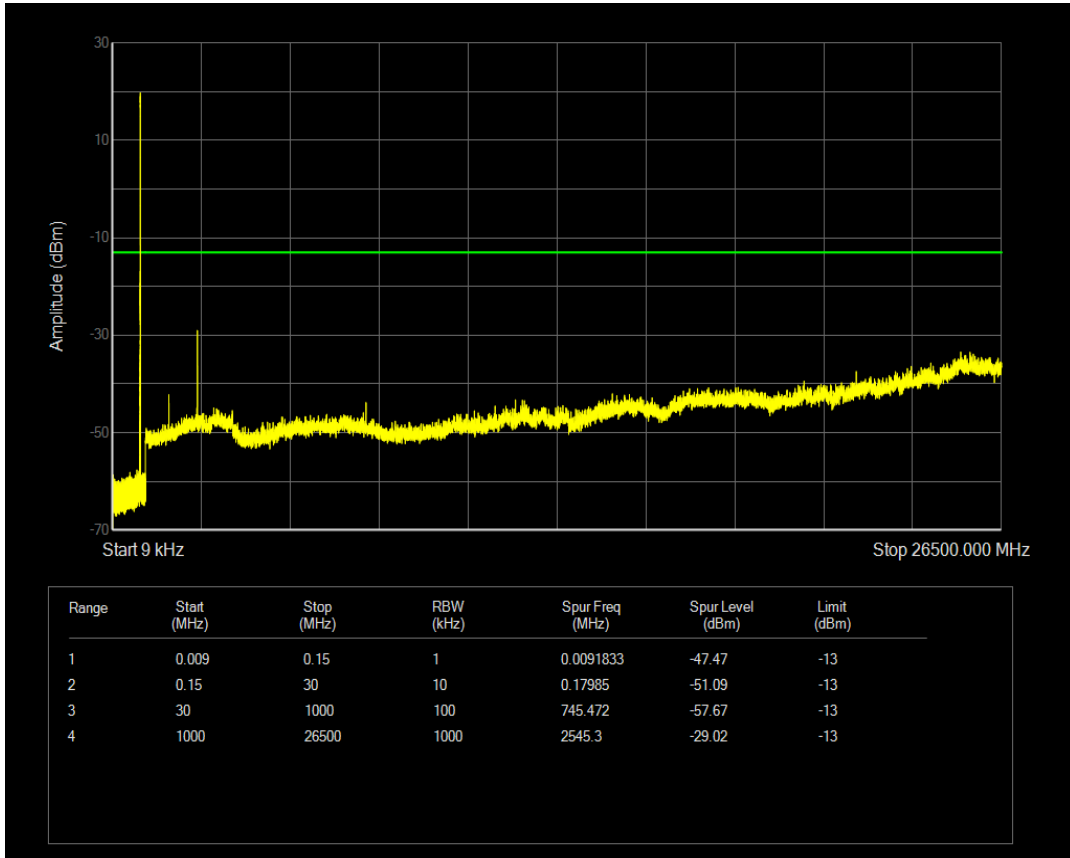

Band5 QAM16 BW=1.4MHz Channel=20525 RB Size=1 Position=#0

Band5 QAM16 BW=1.4MHz Channel=20525 RB Size=6 Position=#0

Band5 QPSK BW=1.4MHz Channel=20643 RB Size=1 Position=#0

Band5 QPSK BW=1.4MHz Channel=20643 RB Size=6 Position=#0

Band5 QAM16 BW=1.4MHz Channel=20643 RB Size=1 Position=#0

Band5 QAM16 BW=1.4MHz Channel=20643 RB Size=6 Position=#0

Band5 QPSK BW=3MHz Channel=20415 RB Size=1 Position=#0

Band5 QPSK BW=3MHz Channel=20415 RB Size=15 Position=#0