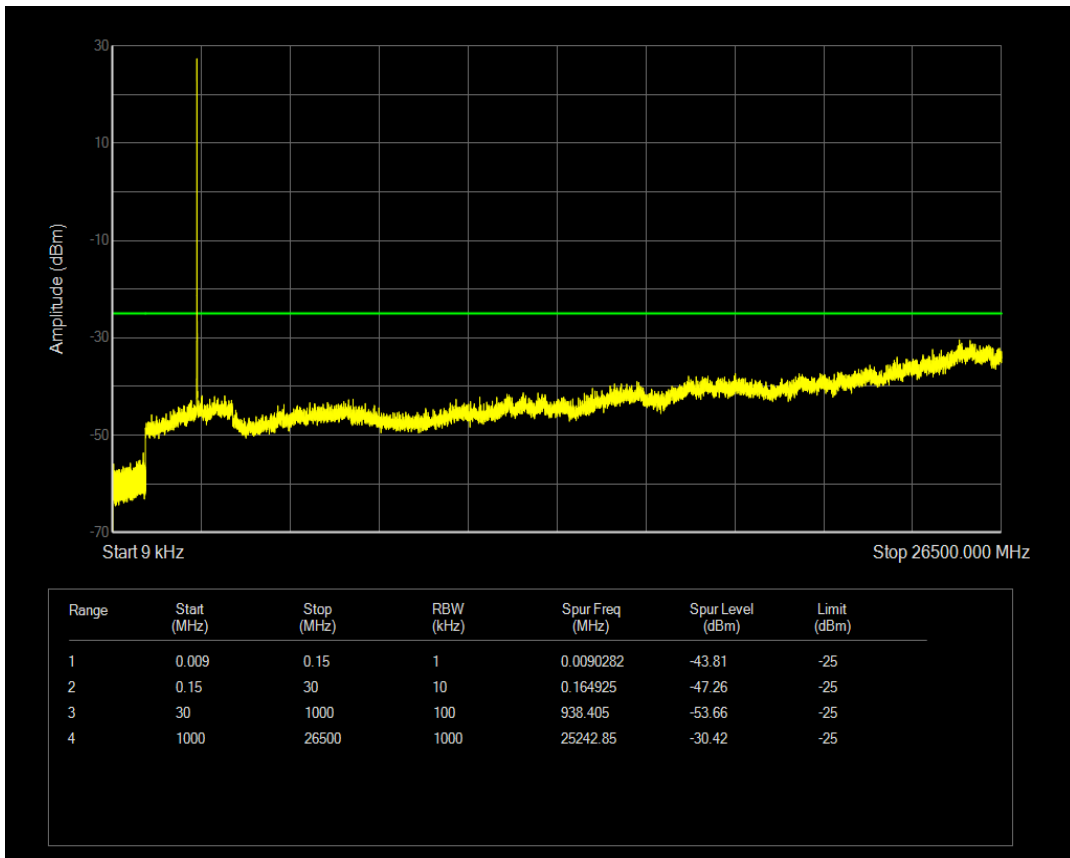

Band66 QAM16 BW=20MHz Channel=132572 RB Size=1 Position=#0

Band66 QAM16 BW=20MHz Channel=132572 RB Size=100 Position=#0

Band7 QPSK BW=5MHz Channel=20775 RB Size=1 Position=#0

Band7 QPSK BW=5MHz Channel=20775 RB Size=25 Position=#0

Band7 QAM16 BW=5MHz Channel=20775 RB Size=1 Position=#0

Band7 QAM16 BW=5MHz Channel=20775 RB Size=25 Position=#0

Band7 QPSK BW=5MHz Channel=21100 RB Size=1 Position=#0

Band7 QPSK BW=5MHz Channel=21100 RB Size=25 Position=#0