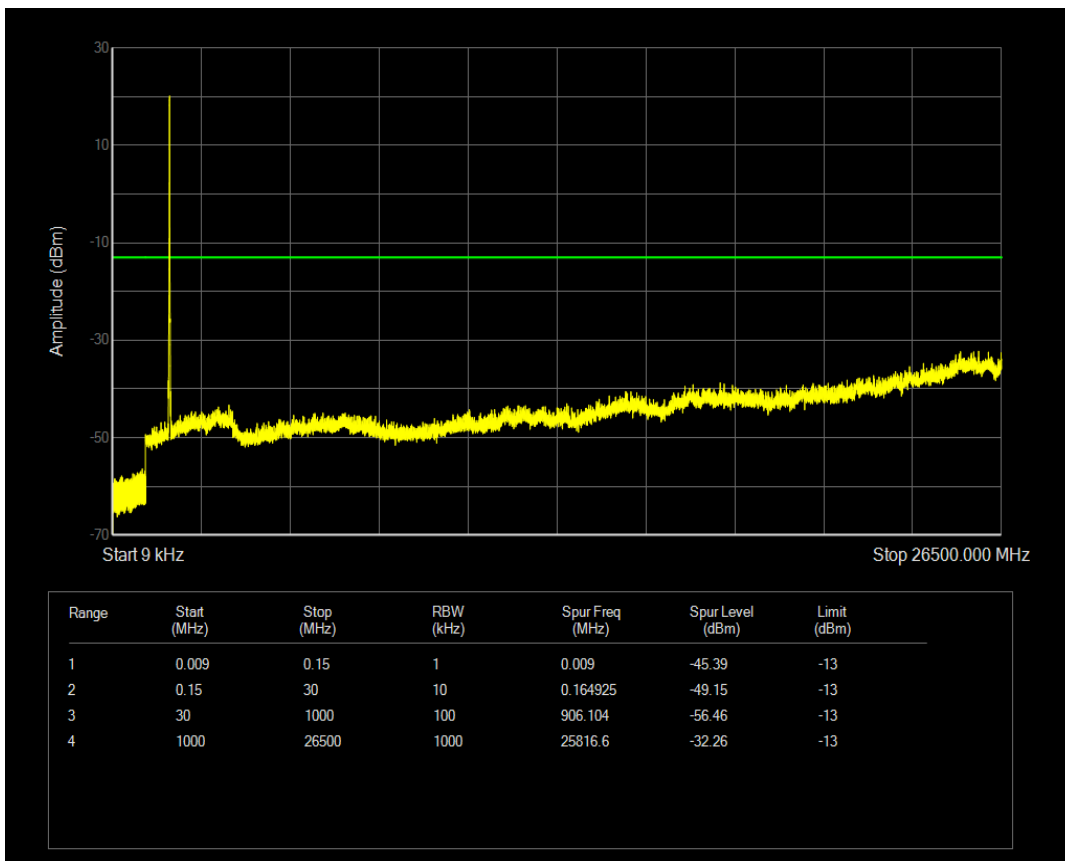

Band66 QAM16 BW=10MHz Channel=132022 RB Size=50 Position=#0

Band66 QPSK BW=10MHz Channel=132322 RB Size=1 Position=#0