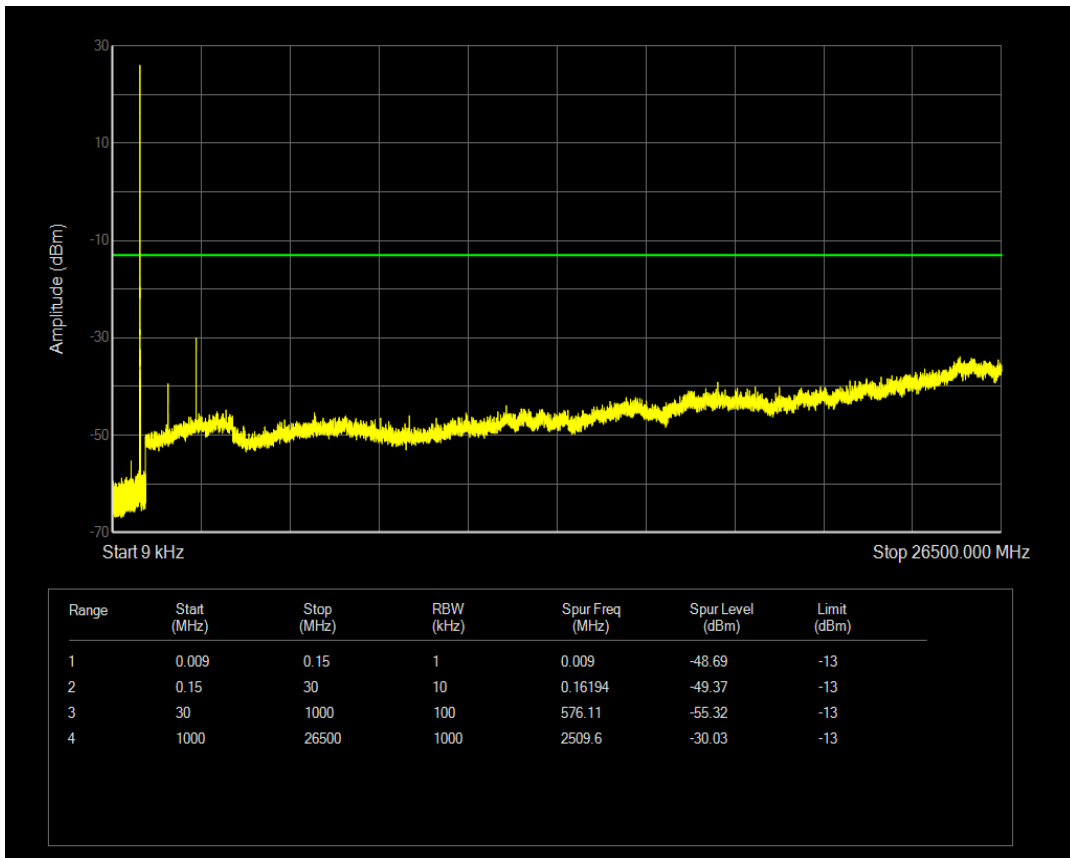

Band5 QAM16 BW=1.4MHz Channel=20407 RB Size=1 Position=#0

Band5 QAM16 BW=1.4MHz Channel=20407 RB Size=6 Position=#0

Band5 QPSK BW=1.4MHz Channel=20525 RB Size=1 Position=#0

Band5 QPSK BW=1.4MHz Channel=20525 RB Size=6 Position=#0

Band5 QAM16 BW=1.4MHz Channel=20525 RB Size=1 Position=#0

Band5 QAM16 BW=1.4MHz Channel=20525 RB Size=6 Position=#0

Band5 QPSK BW=1.4MHz Channel=20643 RB Size=1 Position=#0

Band5 QPSK BW=1.4MHz Channel=20643 RB Size=6 Position=#0