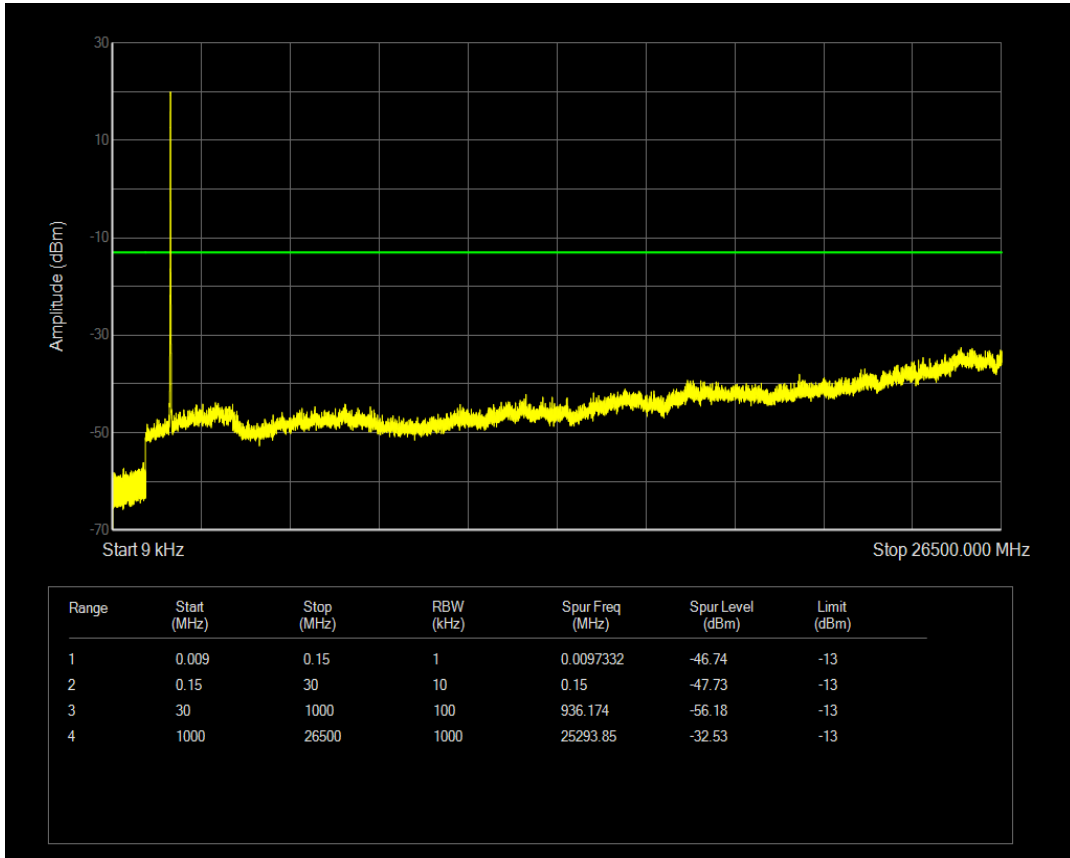

Band66 QAM16 BW=10MHz Channel=132322 RB Size=50 Position=#0

Band66 QPSK BW=10MHz Channel=132622 RB Size=1 Position=#0