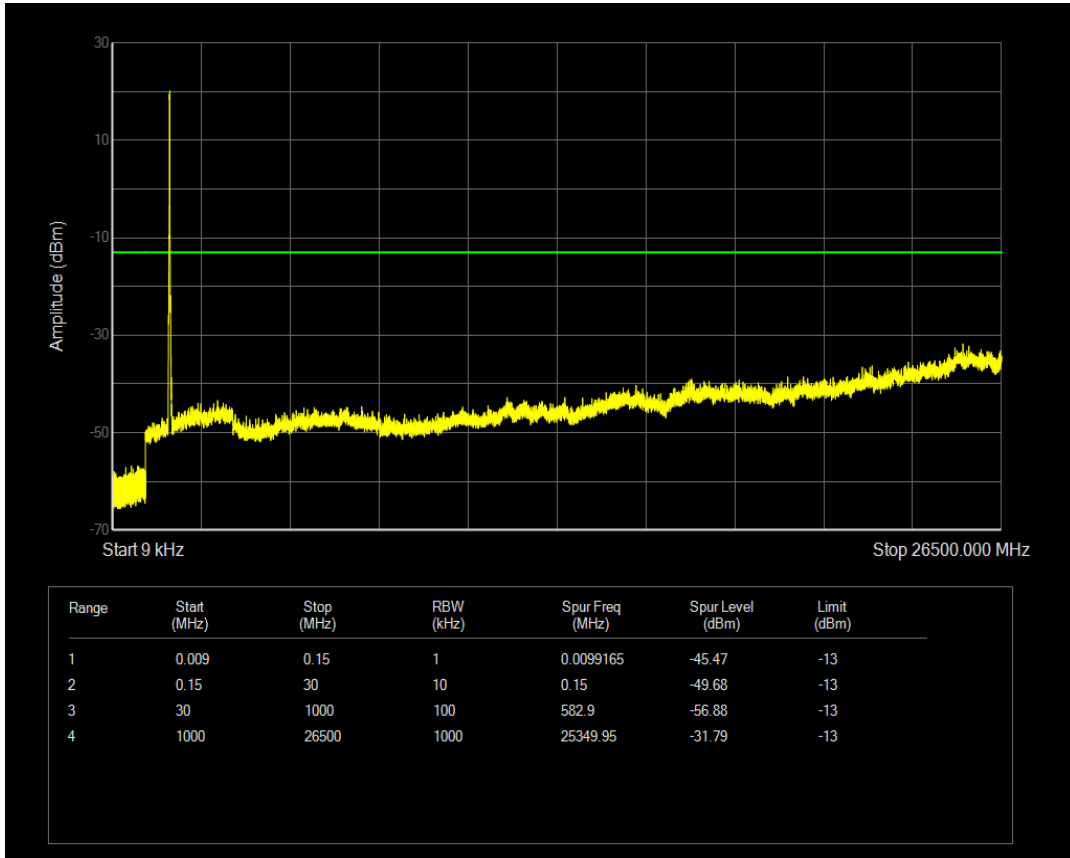

Band66 QAM16 BW=10MHz Channel=132622 RB Size=1 Position=#0

Band66 QAM16 BW=10MHz Channel=132622 RB Size=50 Position=#0

Band66 QPSK BW=15MHz Channel=132047 RB Size=1 Position=#0

Band66 QPSK BW=15MHz Channel=132047 RB Size=75 Position=#0