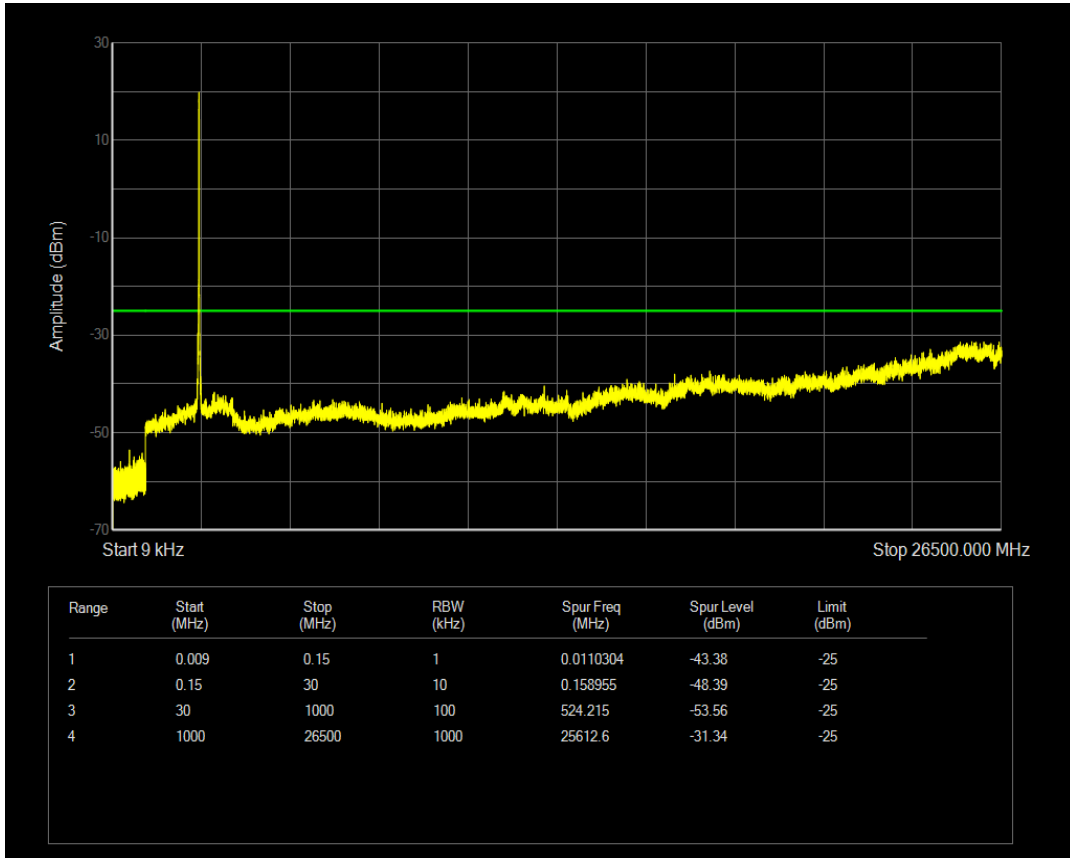

Band41 QAM16 BW=15MHz Channel=39725 RB Size=1 Position=#0

Band41 QAM16 BW=15MHz Channel=39725 RB Size=75 Position=#0

Band41 QPSK BW=15MHz Channel=40620 RB Size=1 Position=#0

Band41 QPSK BW=15MHz Channel=40620 RB Size=75 Position=#0

Band41 QAM16 BW=15MHz Channel=40620 RB Size=1 Position=#0

Band41 QAM16 BW=15MHz Channel=40620 RB Size=75 Position=#0

Band41 QPSK BW=15MHz Channel=41515 RB Size=1 Position=#0

Band41 QPSK BW=15MHz Channel=41515 RB Size=75 Position=#0