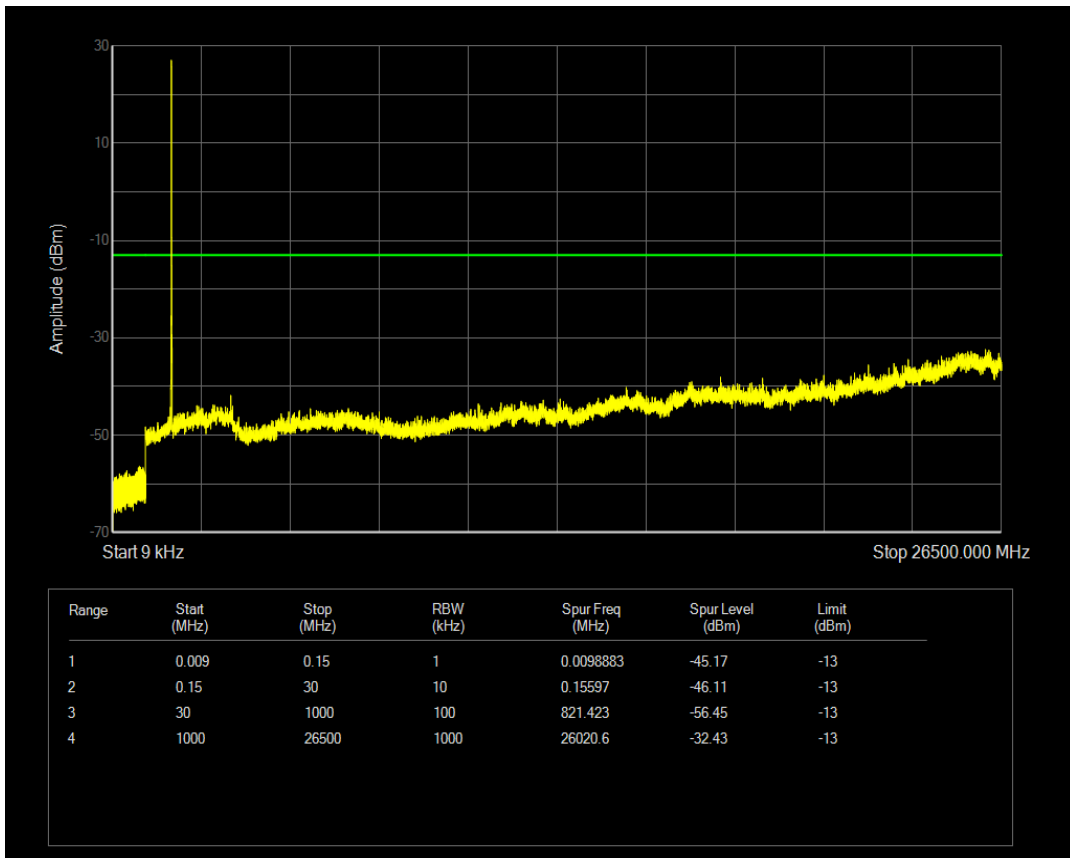

Band66 QPSK BW=10MHz Channel=132622 RB Size=1 Position=#0

Band66 QPSK BW=10MHz Channel=132622 RB Size=50 Position=#0