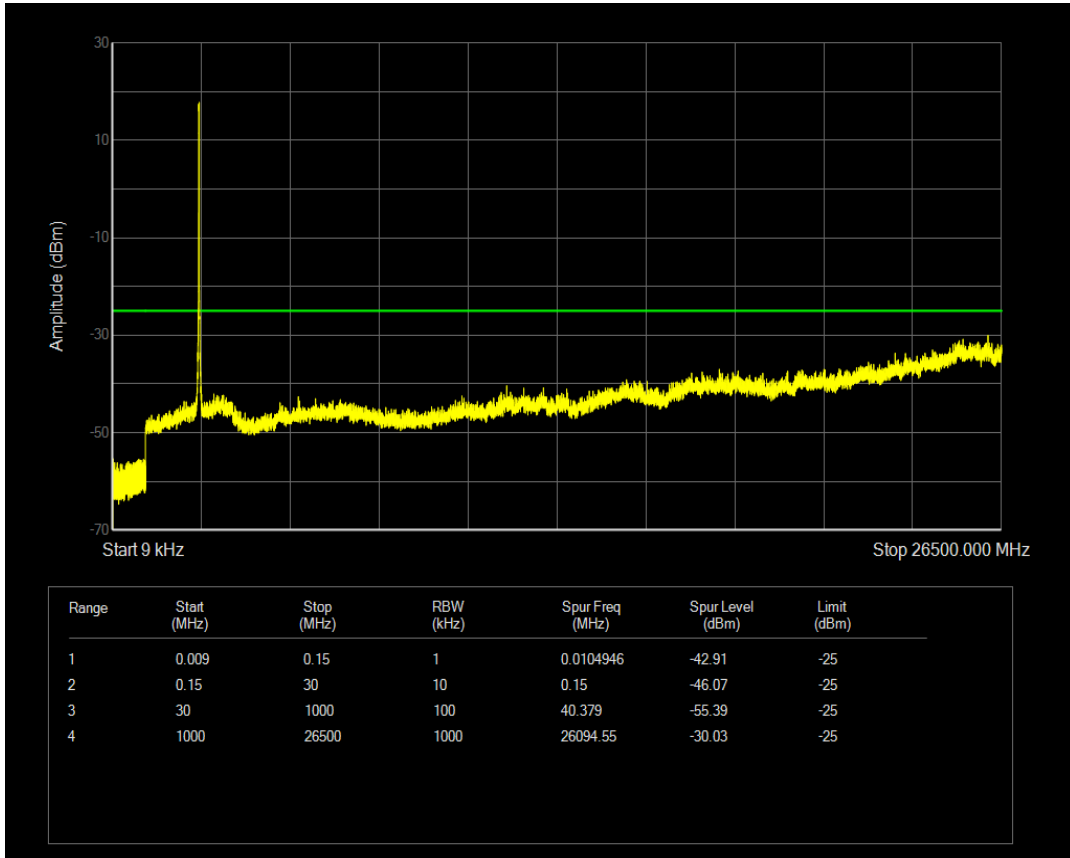

Band41 QAM16 BW=20MHz Channel=39750 RB Size=1 Position=#0

Band41 QAM16 BW=20MHz Channel=39750 RB Size=100 Position=#0

Band41 QPSK BW=20MHz Channel=40620 RB Size=1 Position=#0

Band41 QPSK BW=20MHz Channel=40620 RB Size=100 Position=#0

Band41 QAM16 BW=20MHz Channel=40620 RB Size=1 Position=#0

Band41 QAM16 BW=20MHz Channel=40620 RB Size=100 Position=#0

Band41 QPSK BW=20MHz Channel=41490 RB Size=1 Position=#0

Band41 QPSK BW=20MHz Channel=41490 RB Size=100 Position=#0