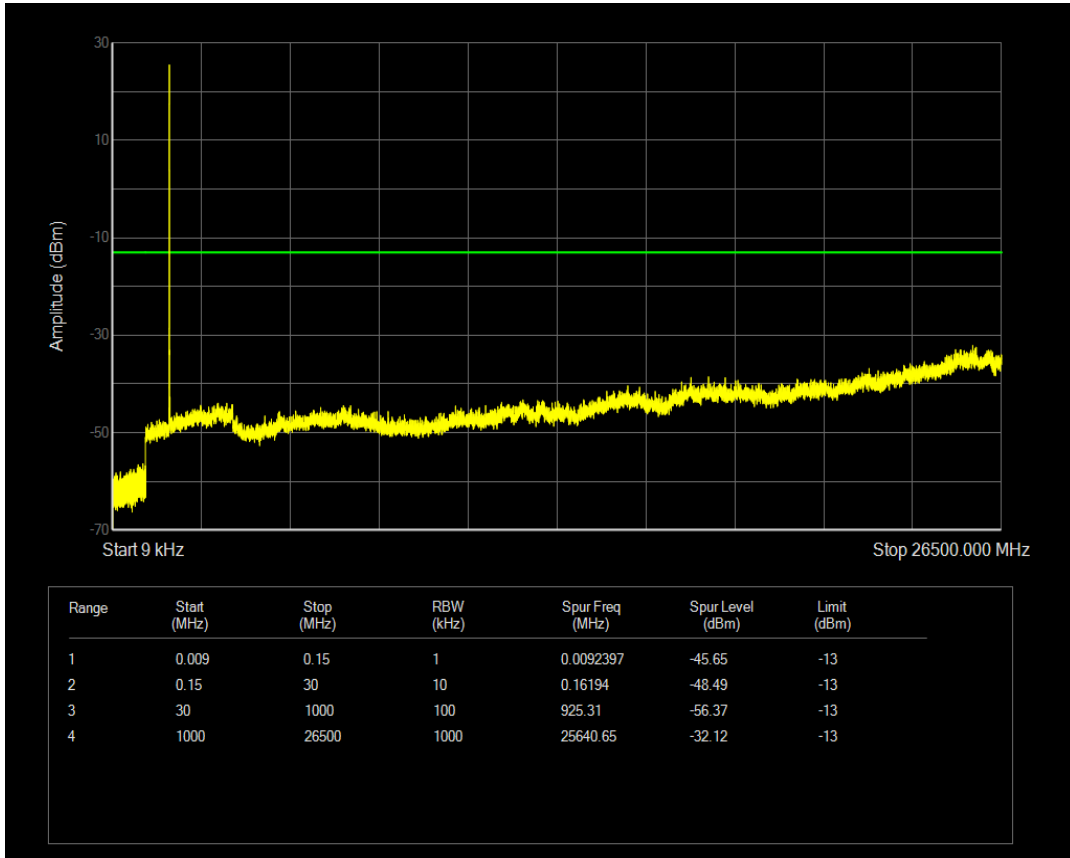

Band5 QAM16 BW=10MHz Channel=20600 RB Size=1 Position=#0

Band5 QAM16 BW=10MHz Channel=20600 RB Size=50 Position=#0

Band66 QPSK BW=1.4MHz Channel=131979 RB Size=1 Position=#0

Band66 QPSK BW=1.4MHz Channel=131979 RB Size=6 Position=#0