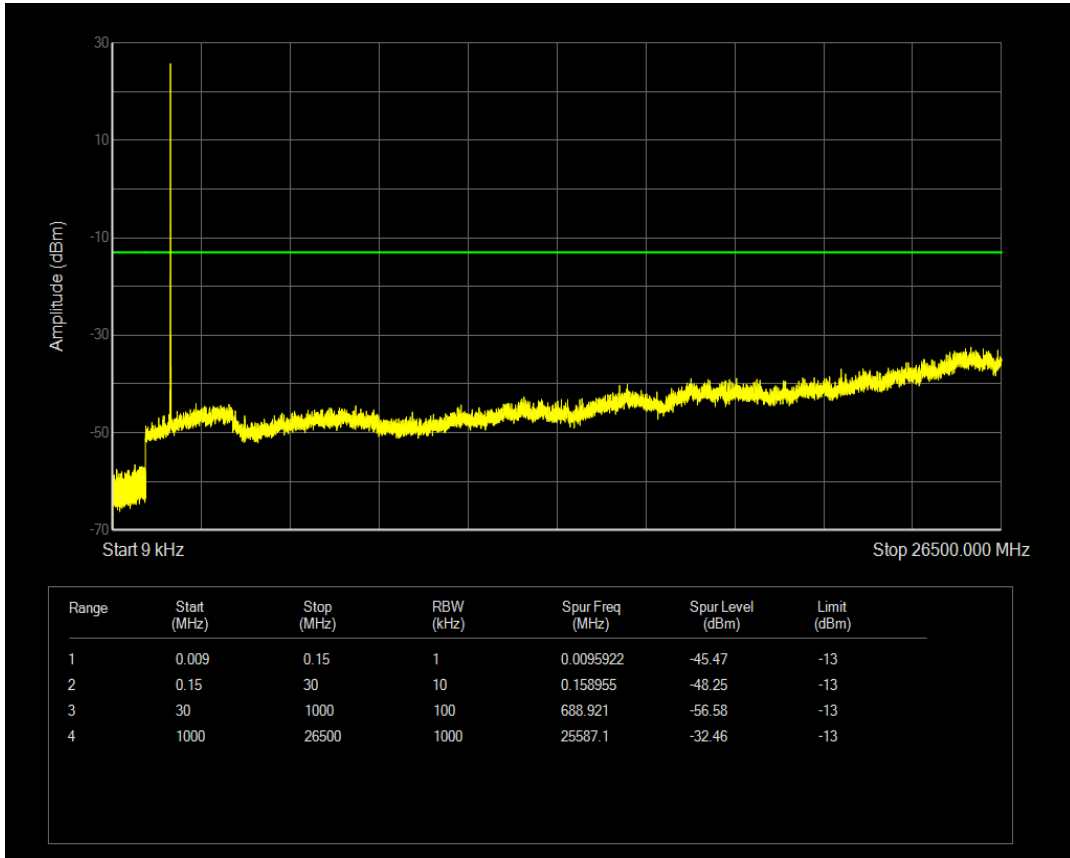

Band66 QAM16 BW=1.4MHz Channel=132322 RB Size=6 Position=#0

Band66 QPSK BW=1.4MHz Channel=132665 RB Size=1 Position=#0