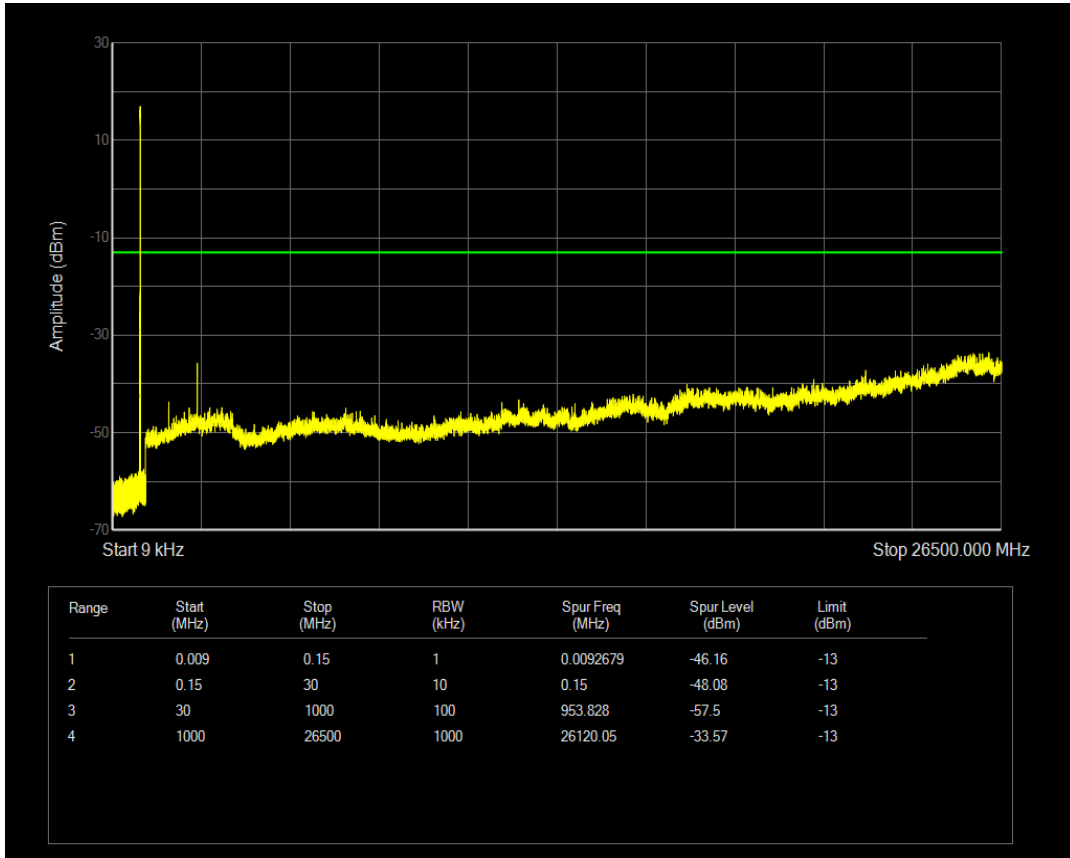

Band5 QAM16 BW=3MHz Channel=20525 RB Size=1 Position=#0

Band5 QAM16 BW=3MHz Channel=20525 RB Size=15 Position=#0

Band5 QPSK BW=3MHz Channel=20635 RB Size=1 Position=#0

Band5 QPSK BW=3MHz Channel=20635 RB Size=15 Position=#0