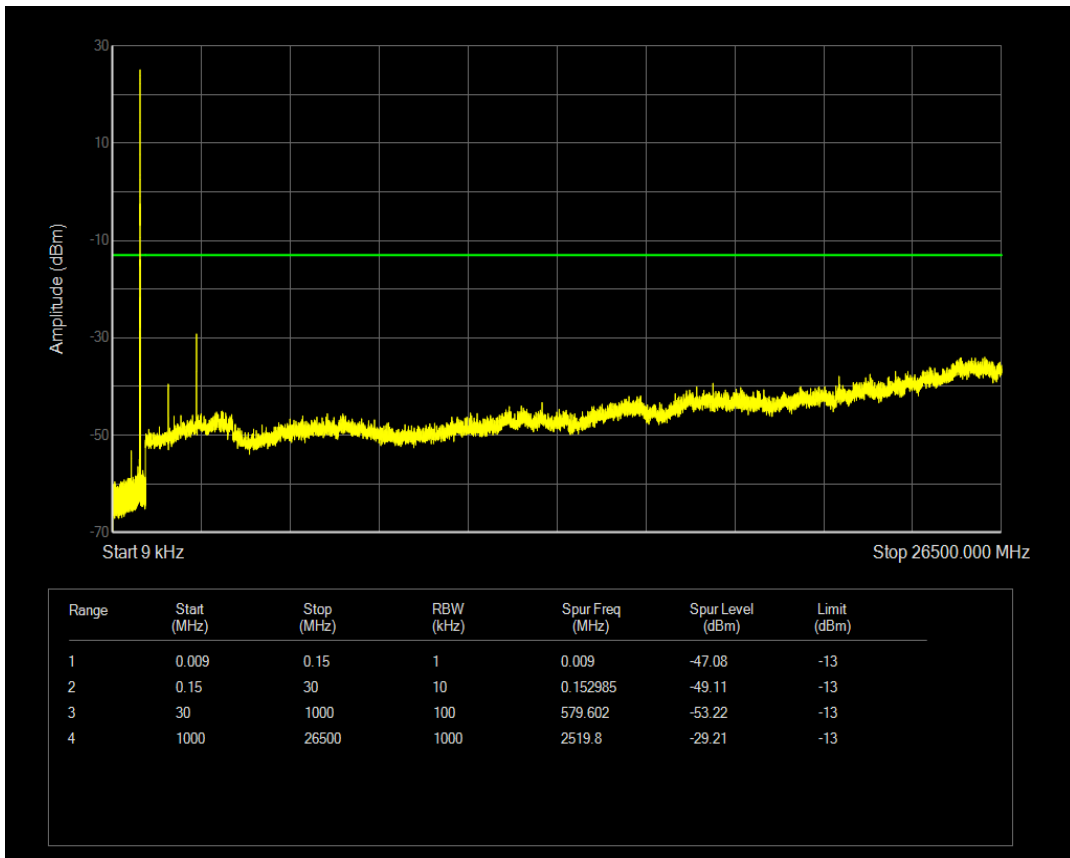

Band5 QAM16 BW=10MHz Channel=20600 RB Size=1 Position=#0

Band5 QAM16 BW=10MHz Channel=20600 RB Size=50 Position=#0