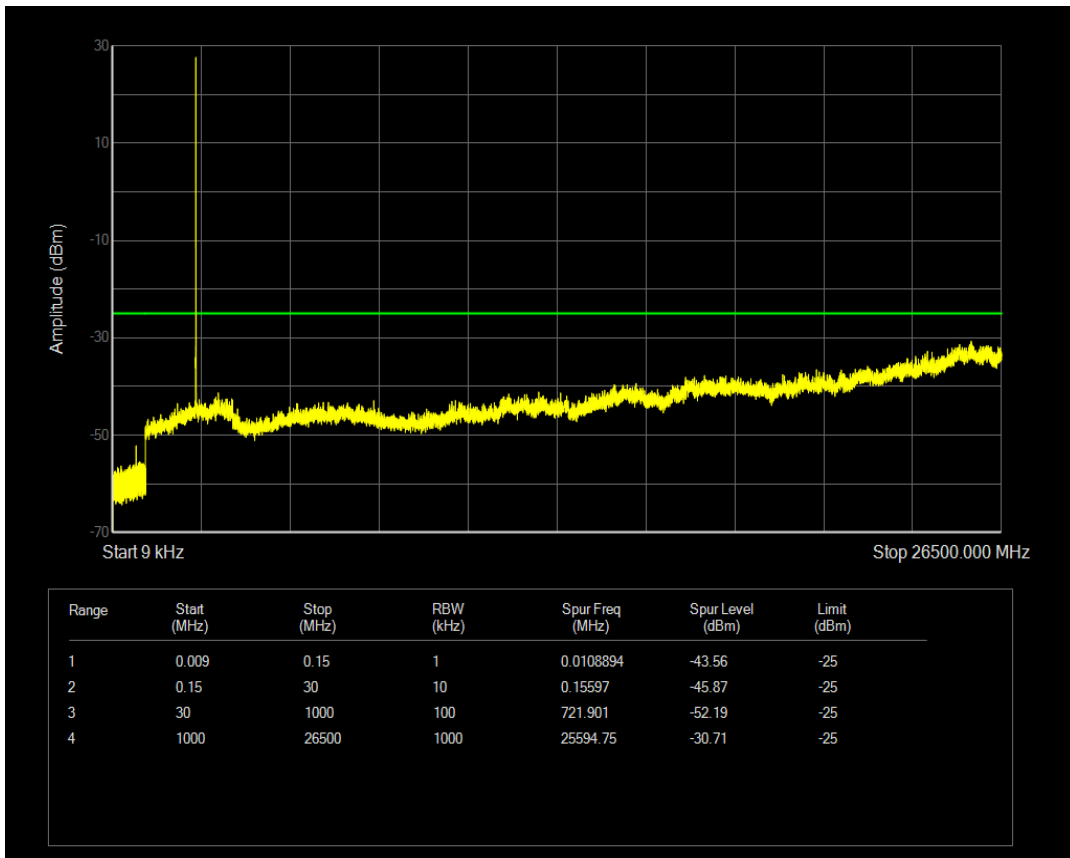

Band7 QAM16 BW=5MHz Channel=20775 RB Size=1 Position=#0

Band7 QAM16 BW=5MHz Channel=20775 RB Size=25 Position=#0