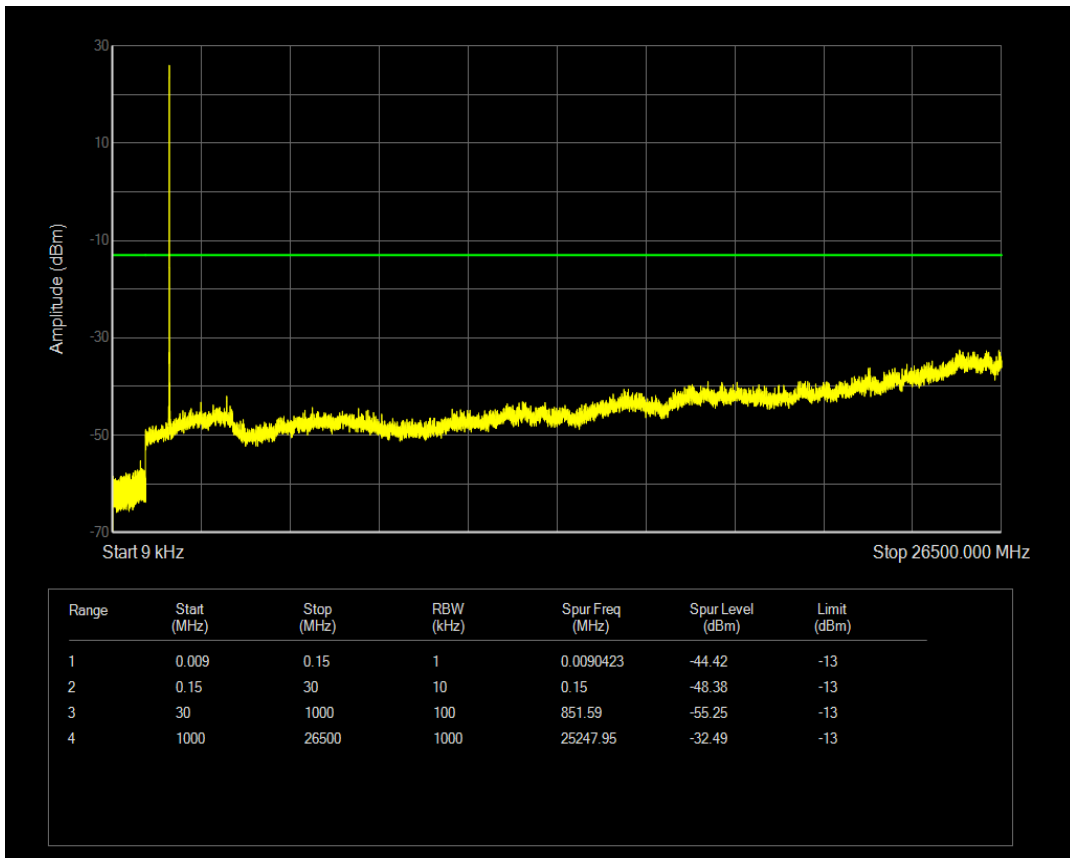

Band66 QAM16 BW=3MHz Channel=131987 RB Size=1 Position=#0

Band66 QAM16 BW=3MHz Channel=131987 RB Size=15 Position=#0