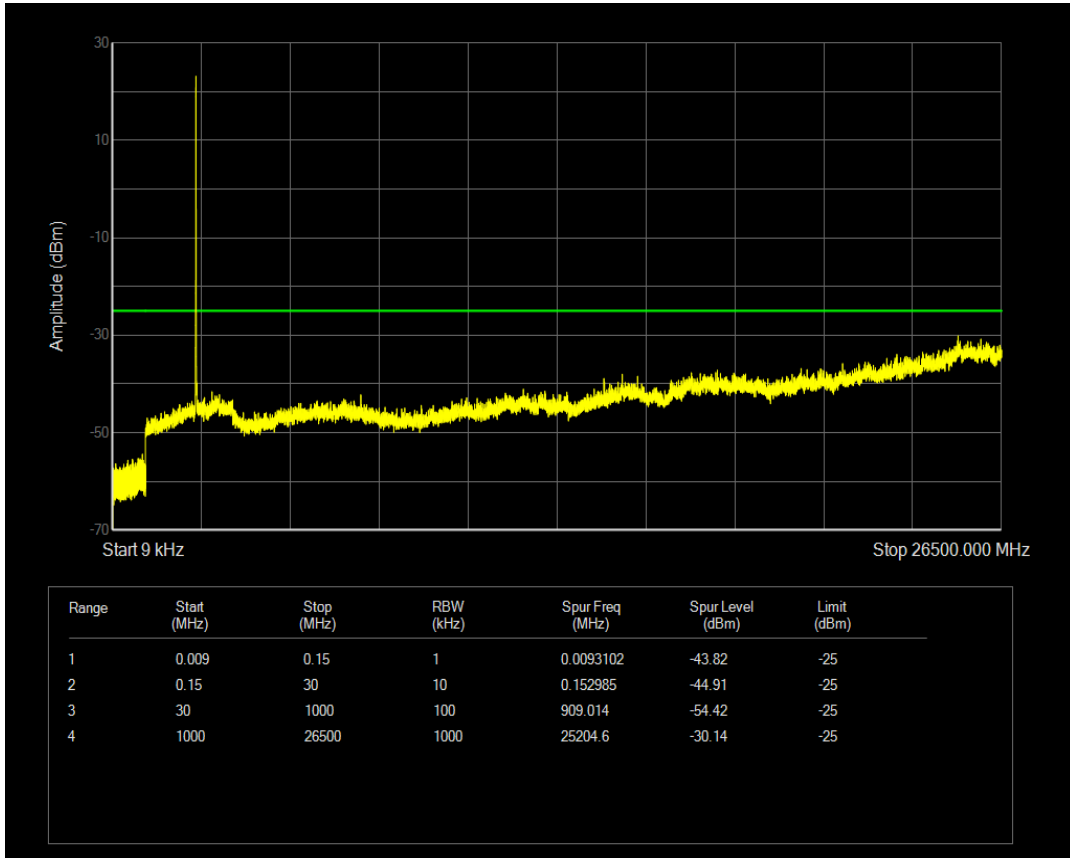

Band7 QAM16 BW=5MHz Channel=20775 RB Size=25 Position=#0

Band7 QPSK BW=5MHz Channel=21100 RB Size=1 Position=#0