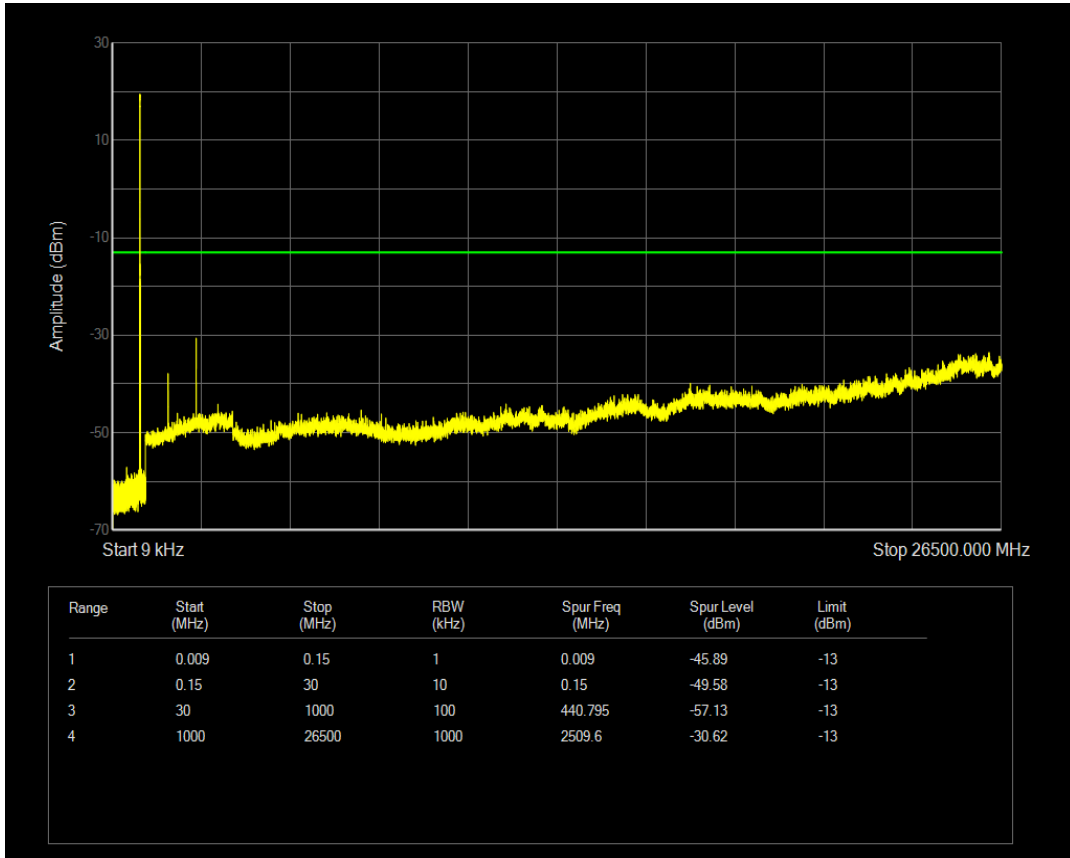

Band5 QAM16 BW=1.4MHz Channel=20407 RB Size=1 Position=#0

Band5 QAM16 BW=1.4MHz Channel=20407 RB Size=6 Position=#0

Band5 QPSK BW=1.4MHz Channel=20525 RB Size=1 Position=#0

Band5 QPSK BW=1.4MHz Channel=20525 RB Size=6 Position=#0

Band5 QAM16 BW=1.4MHz Channel=20525 RB Size=1 Position=#0

Band5 QAM16 BW=1.4MHz Channel=20525 RB Size=6 Position=#0

Band5 QPSK BW=1.4MHz Channel=20643 RB Size=1 Position=#0

Band5 QPSK BW=1.4MHz Channel=20643 RB Size=6 Position=#0