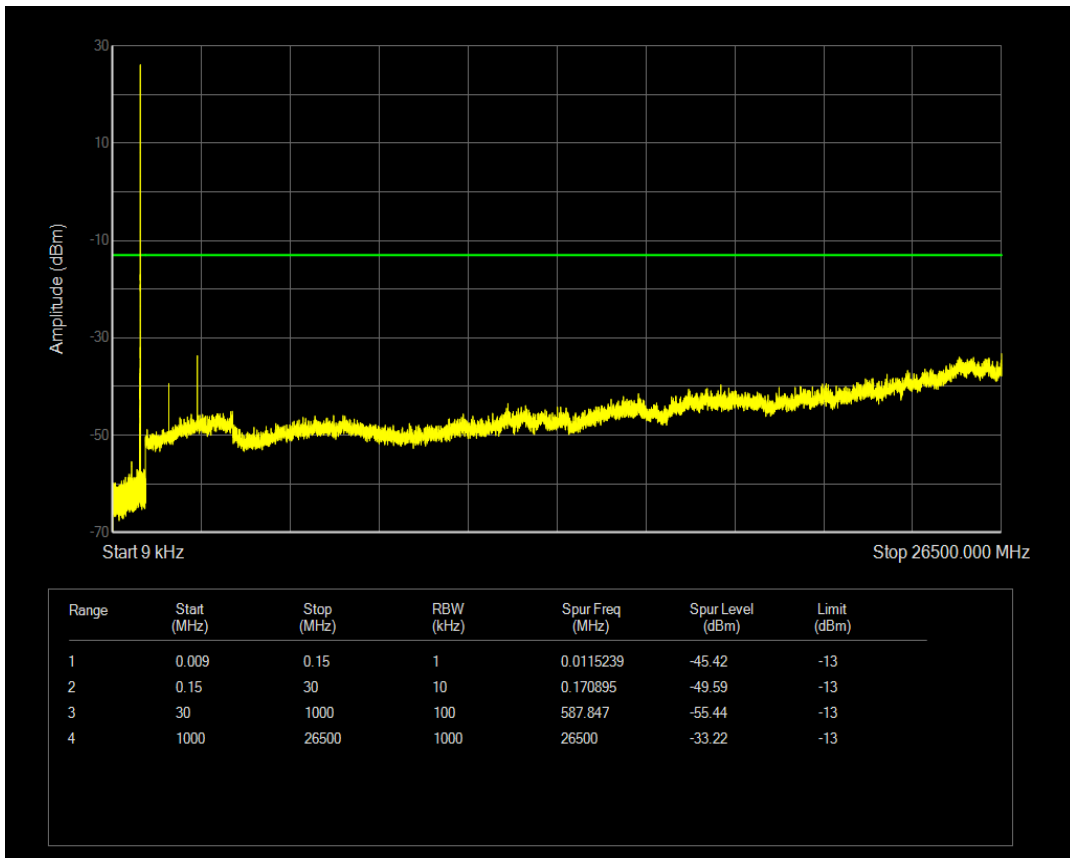

Band5 QAM16 BW=1.4MHz Channel=20525 RB Size=1 Position=#0

Band5 QAM16 BW=1.4MHz Channel=20525 RB Size=6 Position=#0

Band5 QPSK BW=1.4MHz Channel=20643 RB Size=1 Position=#0

Band5 QPSK BW=1.4MHz Channel=20643 RB Size=6 Position=#0

Band5 QAM16 BW=1.4MHz Channel=20643 RB Size=1 Position=#0

Band5 QAM16 BW=1.4MHz Channel=20643 RB Size=6 Position=#0

Band5 QPSK BW=3MHz Channel=20415 RB Size=1 Position=#0

Band5 QPSK BW=3MHz Channel=20415 RB Size=15 Position=#0