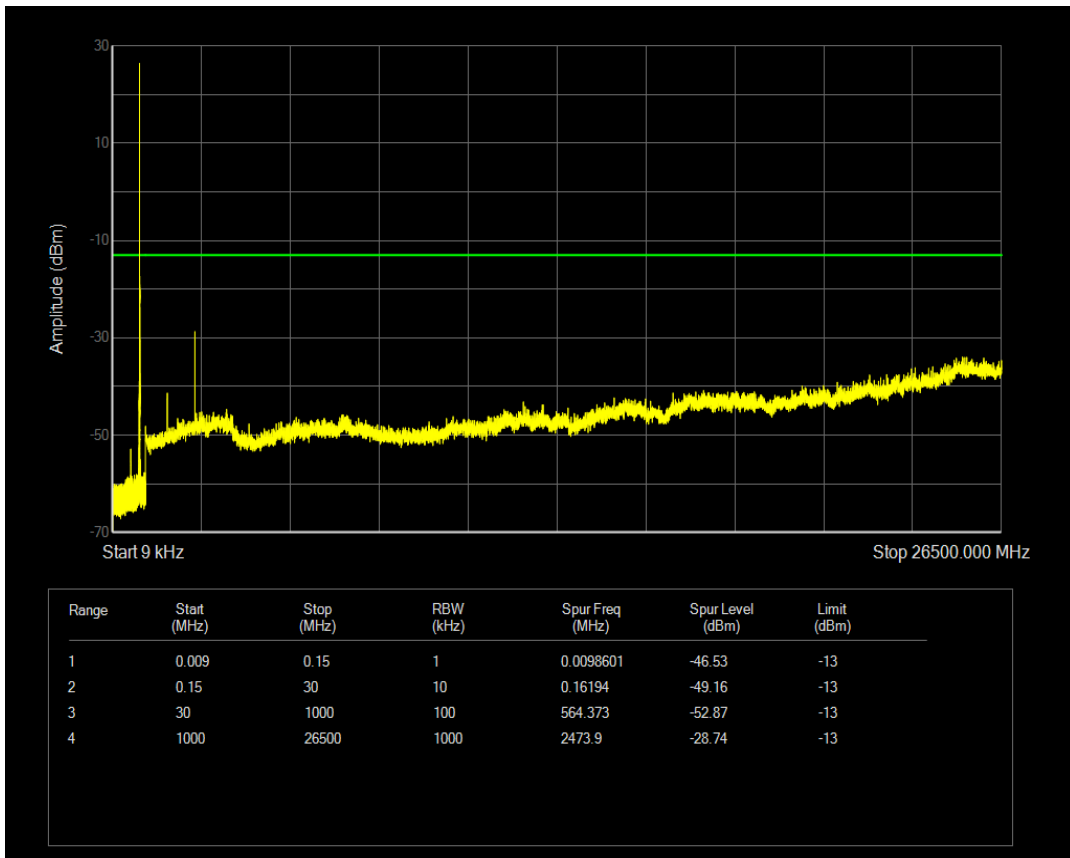

Band5 QAM16 BW=5MHz Channel=20425 RB Size=1 Position=#0

Band5 QAM16 BW=5MHz Channel=20425 RB Size=25 Position=#0