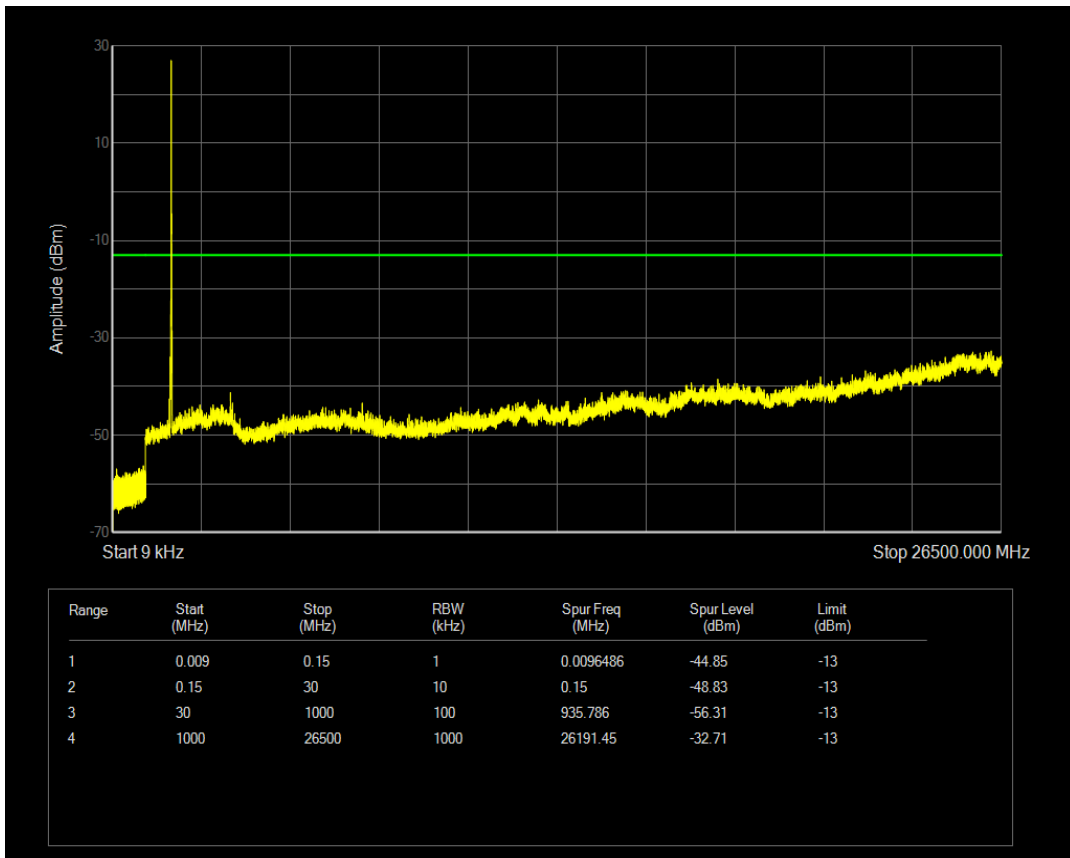

Band66 QPSK BW=15MHz Channel=132597 RB Size=1 Position=#0

Band66 QPSK BW=15MHz Channel=132597 RB Size=75 Position=#0