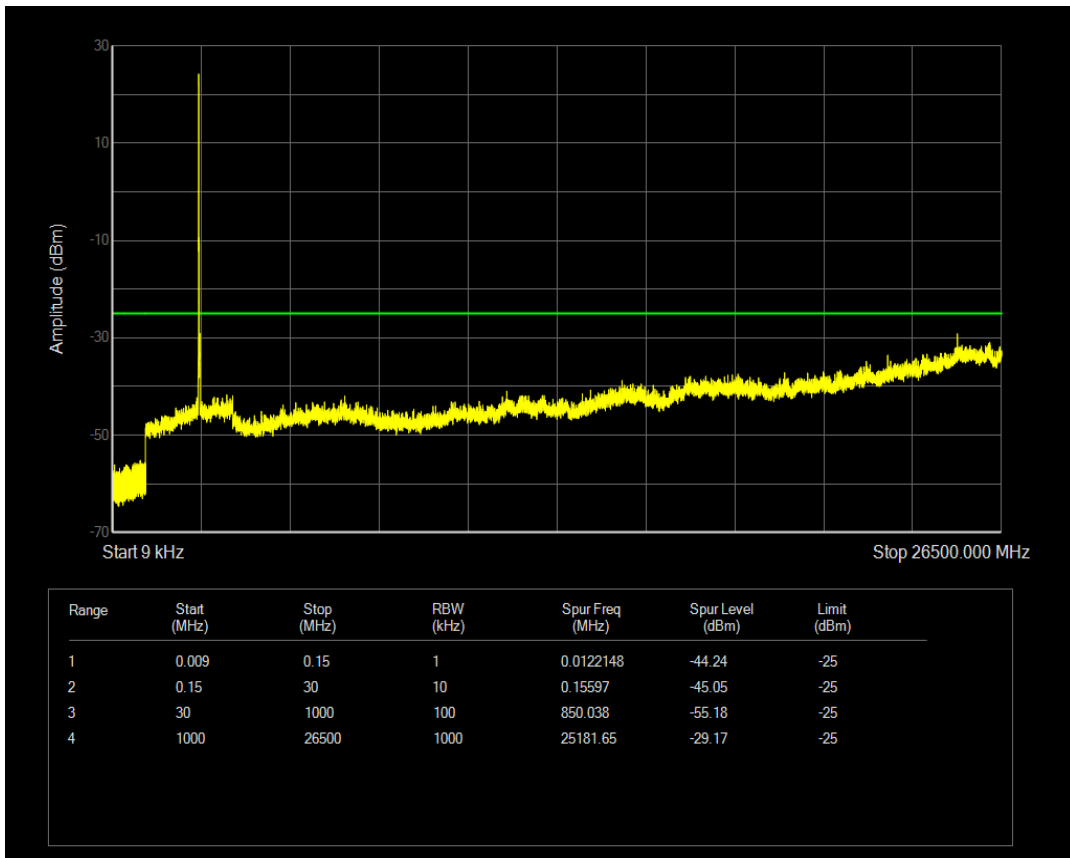

Band41 QAM16 BW=20MHz Channel=39750 RB Size=1 Position=#0

Band41 QAM16 BW=20MHz Channel=39750 RB Size=100 Position=#0

Band41 QPSK BW=20MHz Channel=40620 RB Size=1 Position=#0

Band41 QPSK BW=20MHz Channel=40620 RB Size=100 Position=#0

Band41 QAM16 BW=20MHz Channel=40620 RB Size=1 Position=#0

Band41 QAM16 BW=20MHz Channel=40620 RB Size=100 Position=#0

Band41 QPSK BW=20MHz Channel=41490 RB Size=1 Position=#0

Band41 QPSK BW=20MHz Channel=41490 RB Size=100 Position=#0