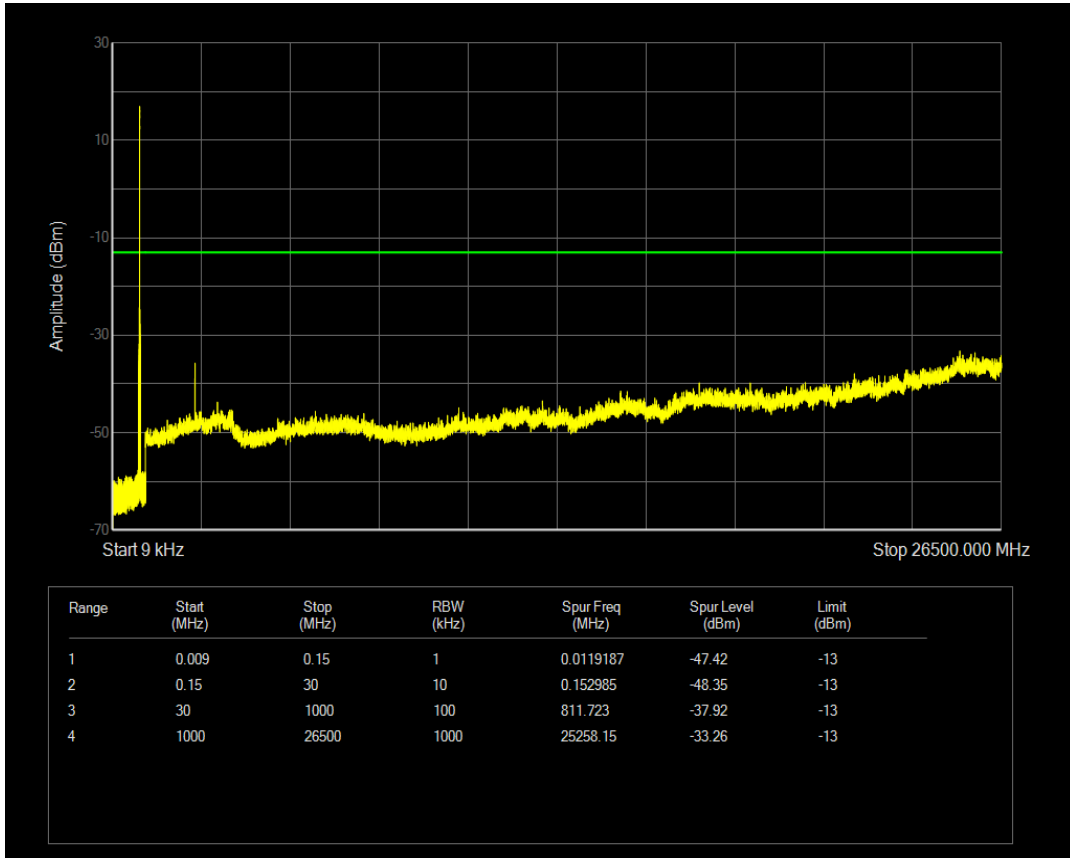

Band5 QAM16 BW=1.4MHz Channel=20643 RB Size=1 Position=#0

Band5 QAM16 BW=1.4MHz Channel=20643 RB Size=6 Position=#0

Band5 QPSK BW=3MHz Channel=20415 RB Size=1 Position=#0

Band5 QPSK BW=3MHz Channel=20415 RB Size=15 Position=#0