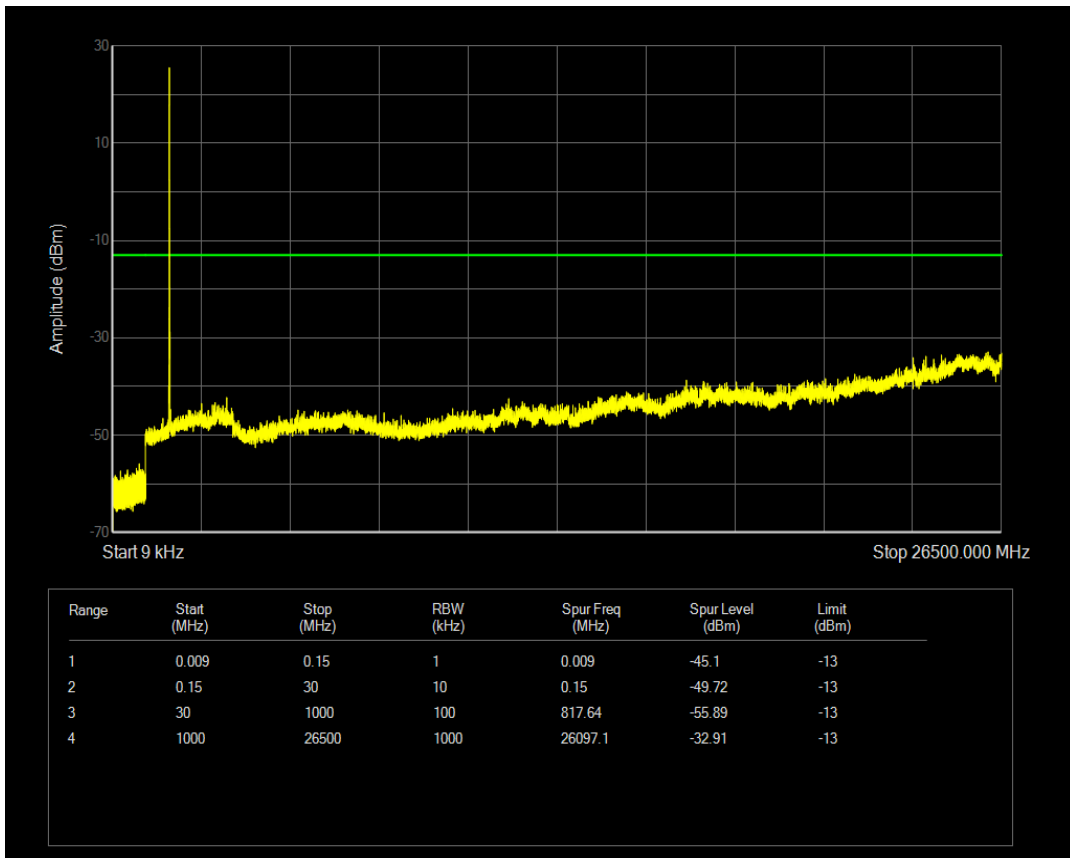

Band66 QAM16 BW=10MHz Channel=132022 RB Size=1 Position=#0

Band66 QAM16 BW=10MHz Channel=132022 RB Size=50 Position=#0