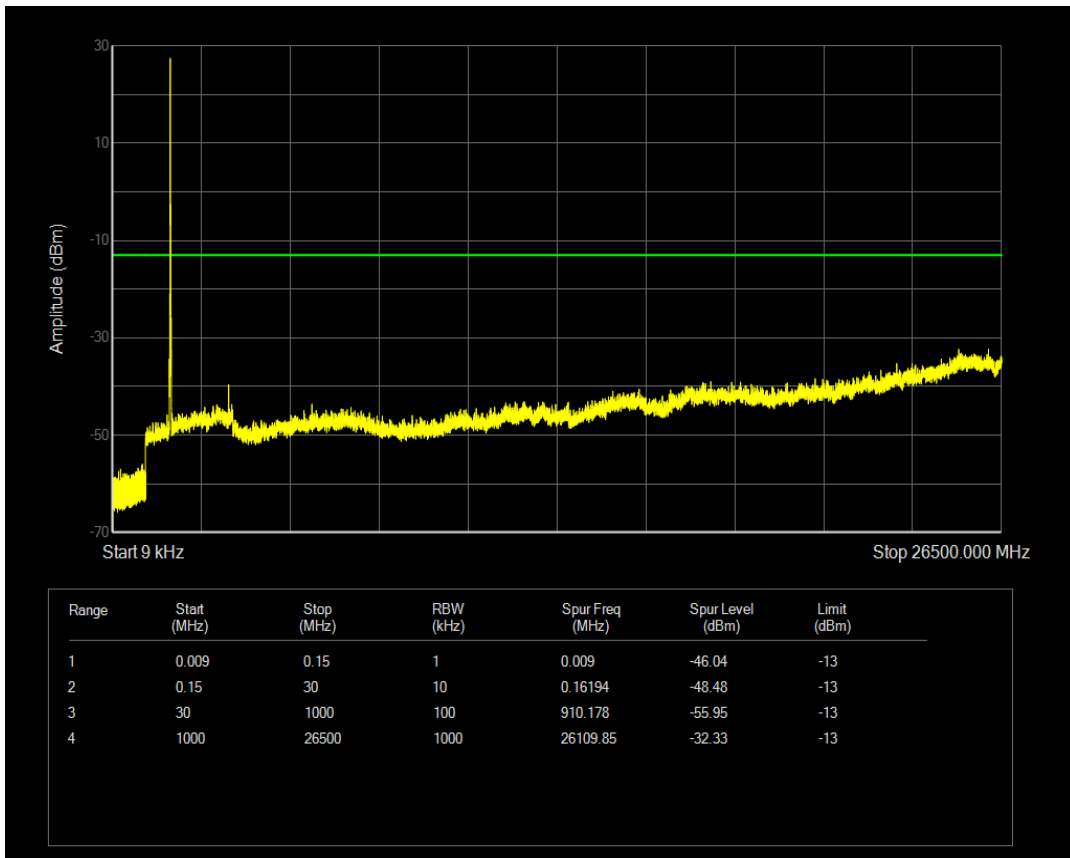

Band66 QPSK BW=15MHz Channel=132322 RB Size=1 Position=#0

Band66 QPSK BW=15MHz Channel=132322 RB Size=75 Position=#0