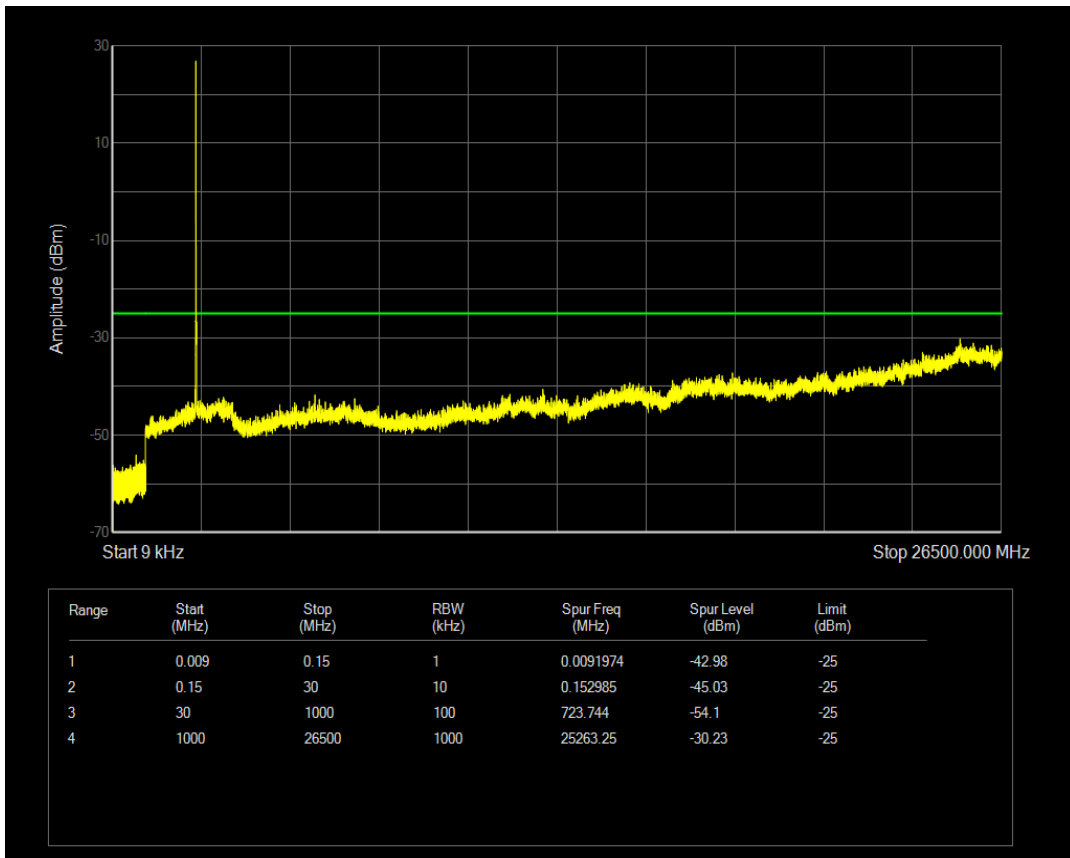

Band7 QPSK BW=10MHz Channel=20800 RB Size=1 Position=#0

Band7 QPSK BW=10MHz Channel=20800 RB Size=50 Position=#0