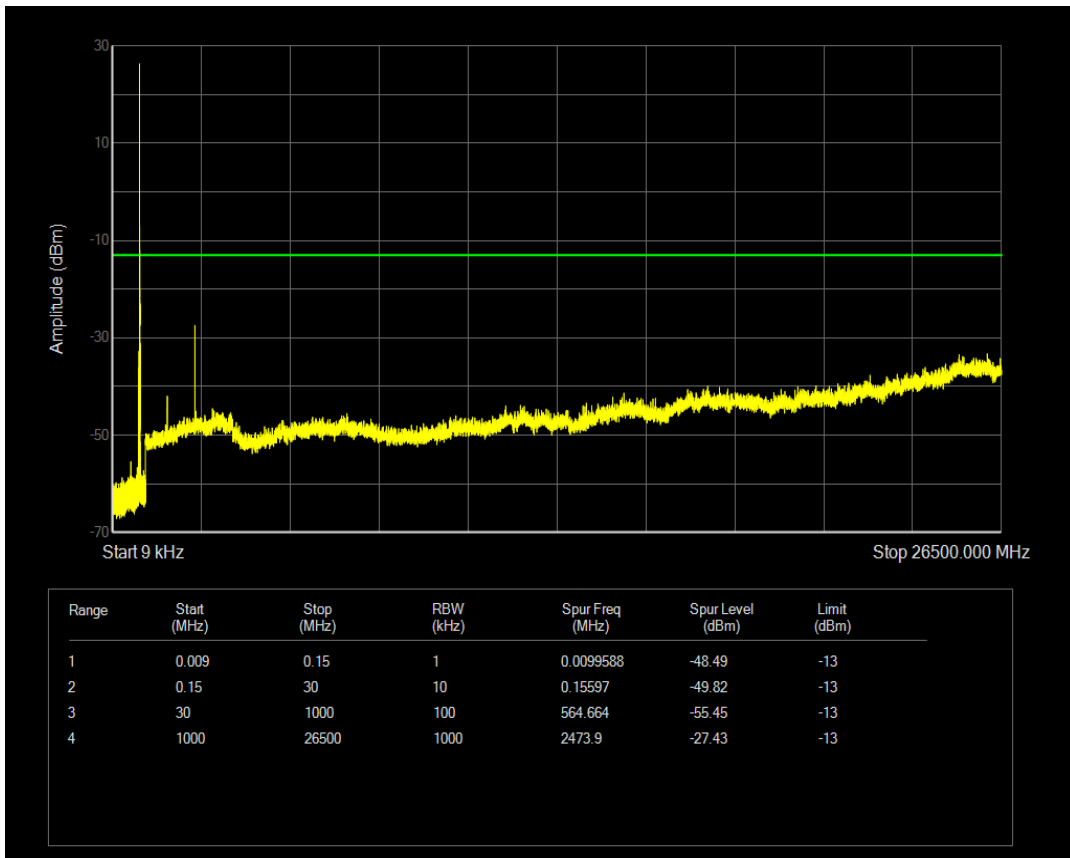

Band5 QAM16 BW=10MHz Channel=20450 RB Size=1 Position=#0

Band5 QAM16 BW=10MHz Channel=20450 RB Size=50 Position=#0