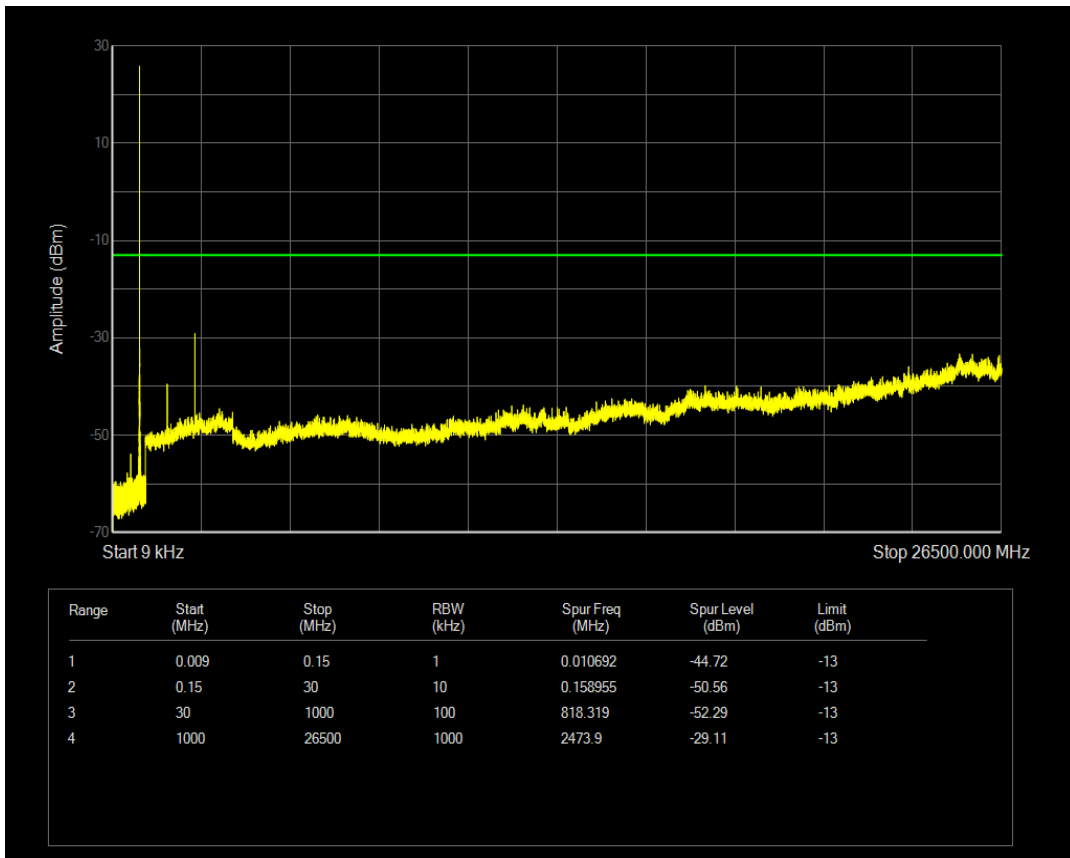

Band5 QPSK BW=1.4MHz Channel=20407 RB Size=1 Position=#0

Band5 QPSK BW=1.4MHz Channel=20407 RB Size=6 Position=#0