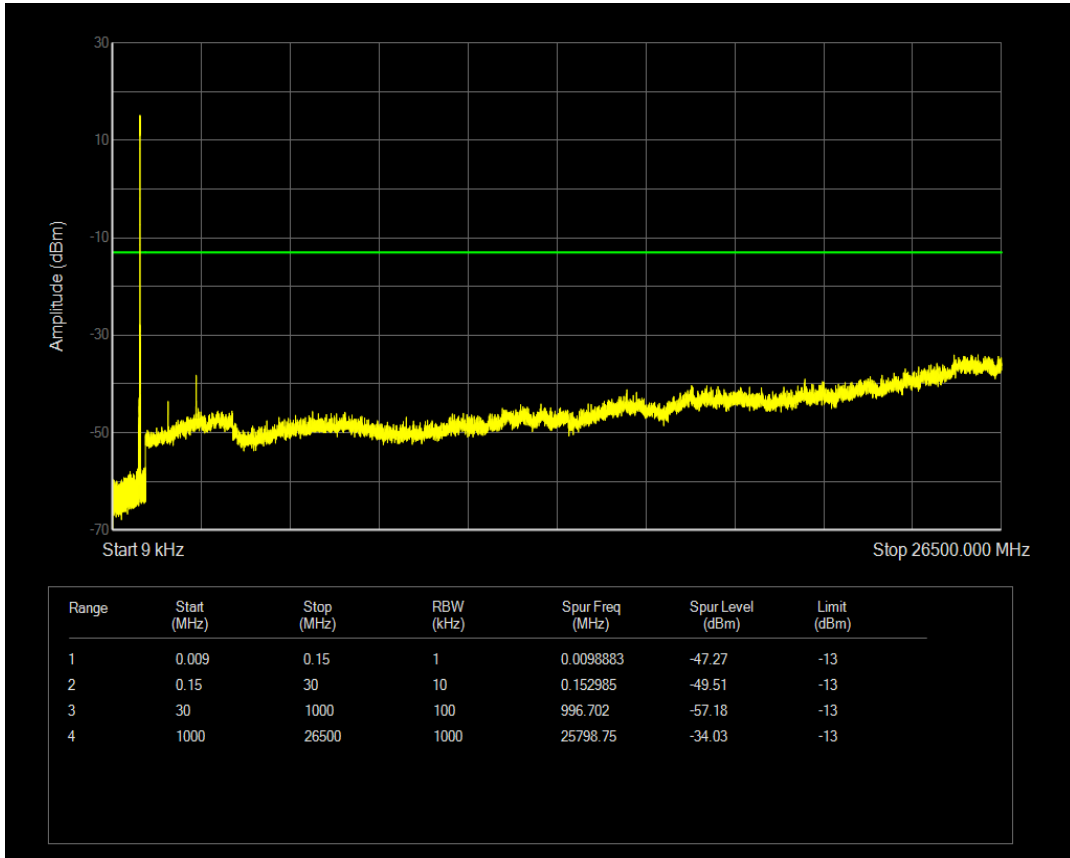

Band5 QAM16 BW=5MHz Channel=20425 RB Size=1 Position=#0

Band5 QAM16 BW=5MHz Channel=20425 RB Size=25 Position=#0

Band5 QPSK BW=5MHz Channel=20525 RB Size=1 Position=#0

Band5 QPSK BW=5MHz Channel=20525 RB Size=25 Position=#0