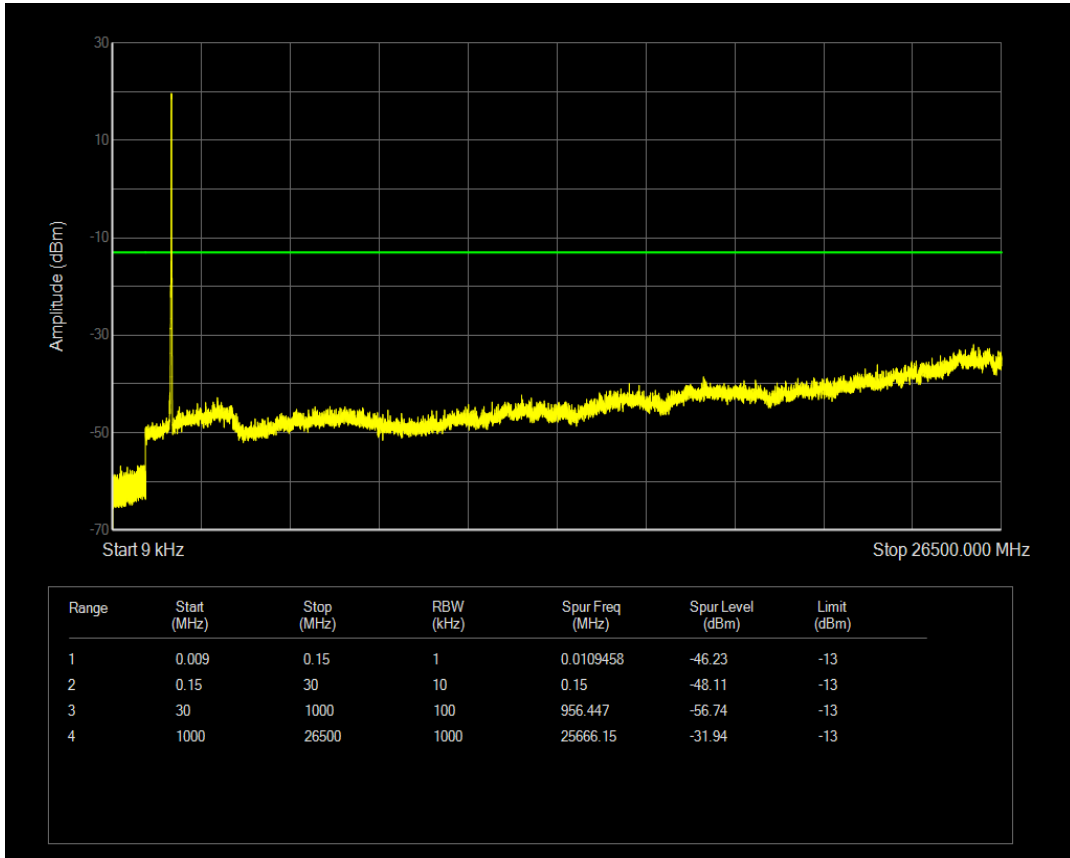

Band66 QAM16 BW=15MHz Channel=132322 RB Size=1 Position=#0

Band66 QAM16 BW=15MHz Channel=132322 RB Size=75 Position=#0

Band66 QPSK BW=15MHz Channel=132597 RB Size=1 Position=#0

Band66 QPSK BW=15MHz Channel=132597 RB Size=75 Position=#0