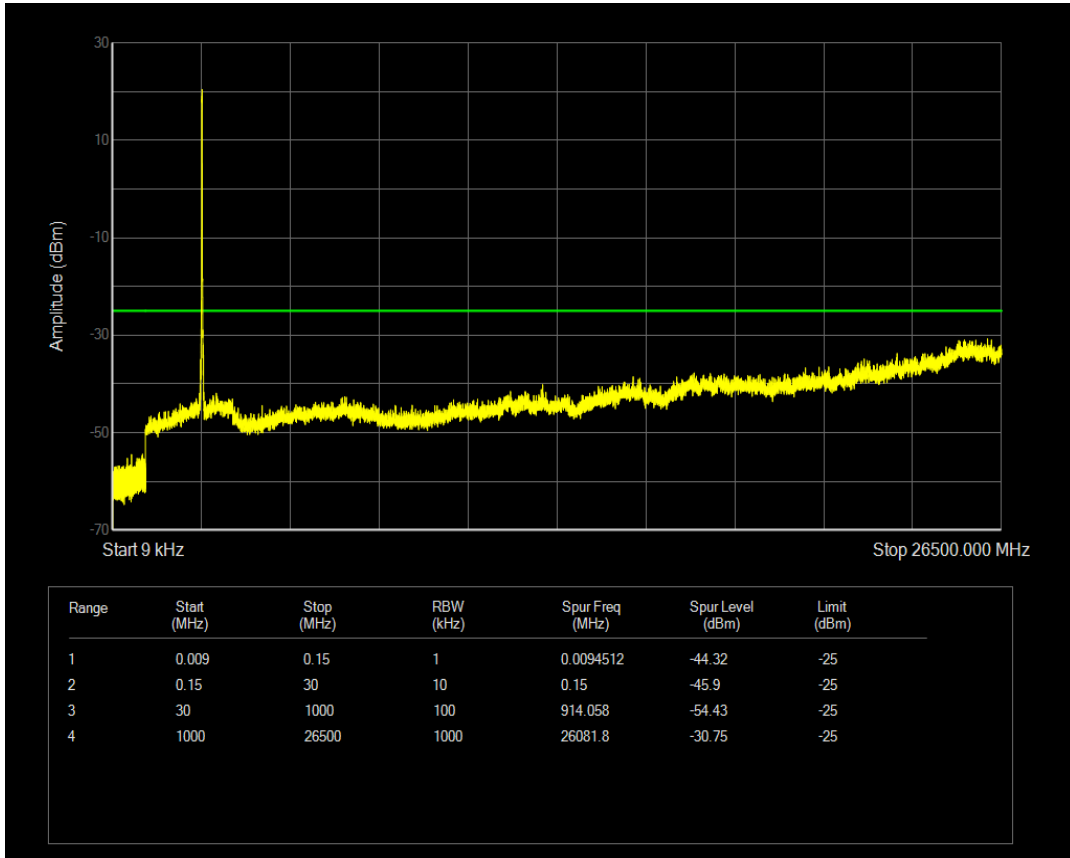

Band41 QAM16 BW=15MHz Channel=40620 RB Size=1 Position=#0

Band41 QAM16 BW=15MHz Channel=40620 RB Size=75 Position=#0

Band41 QPSK BW=15MHz Channel=41515 RB Size=1 Position=#0

Band41 QPSK BW=15MHz Channel=41515 RB Size=75 Position=#0

Band41 QAM16 BW=15MHz Channel=41515 RB Size=1 Position=#0

Band41 QAM16 BW=15MHz Channel=41515 RB Size=75 Position=#0

Band41 QPSK BW=20MHz Channel=39750 RB Size=1 Position=#0

Band41 QPSK BW=20MHz Channel=39750 RB Size=100 Position=#0