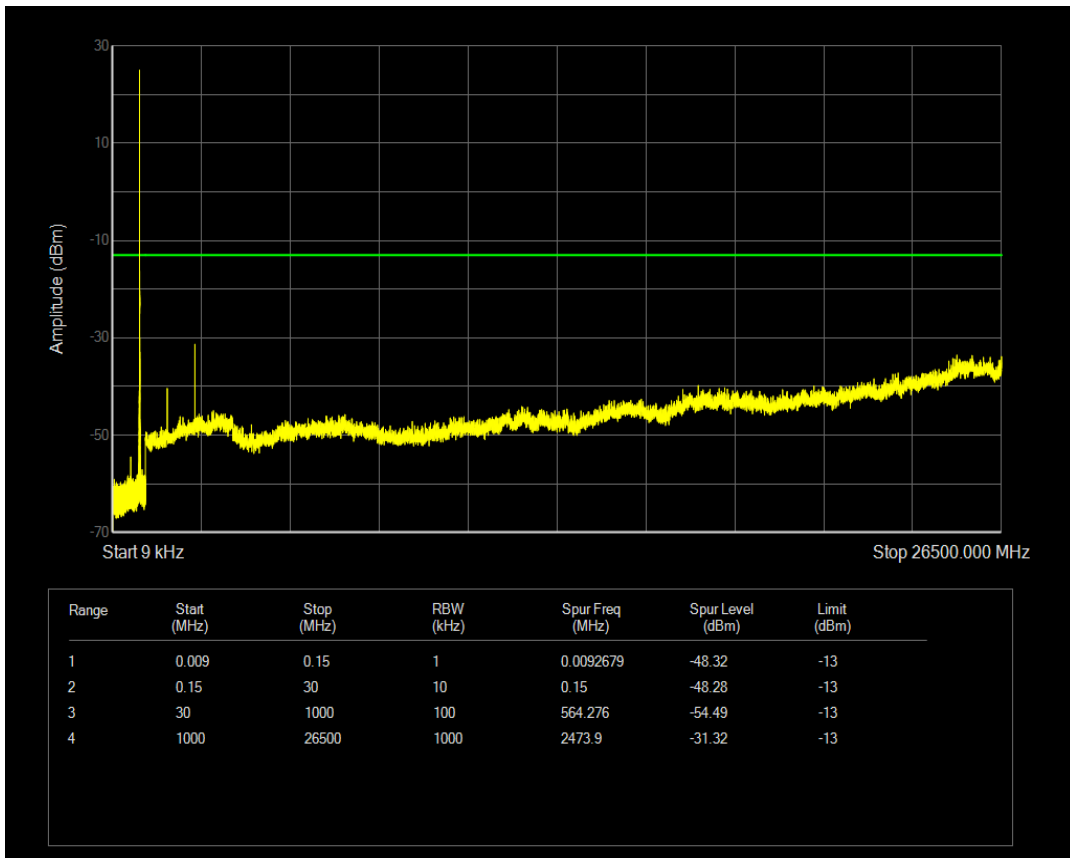

Band5 QPSK BW=3MHz Channel=20415 RB Size=1 Position=#0

Band5 QPSK BW=3MHz Channel=20415 RB Size=15 Position=#0