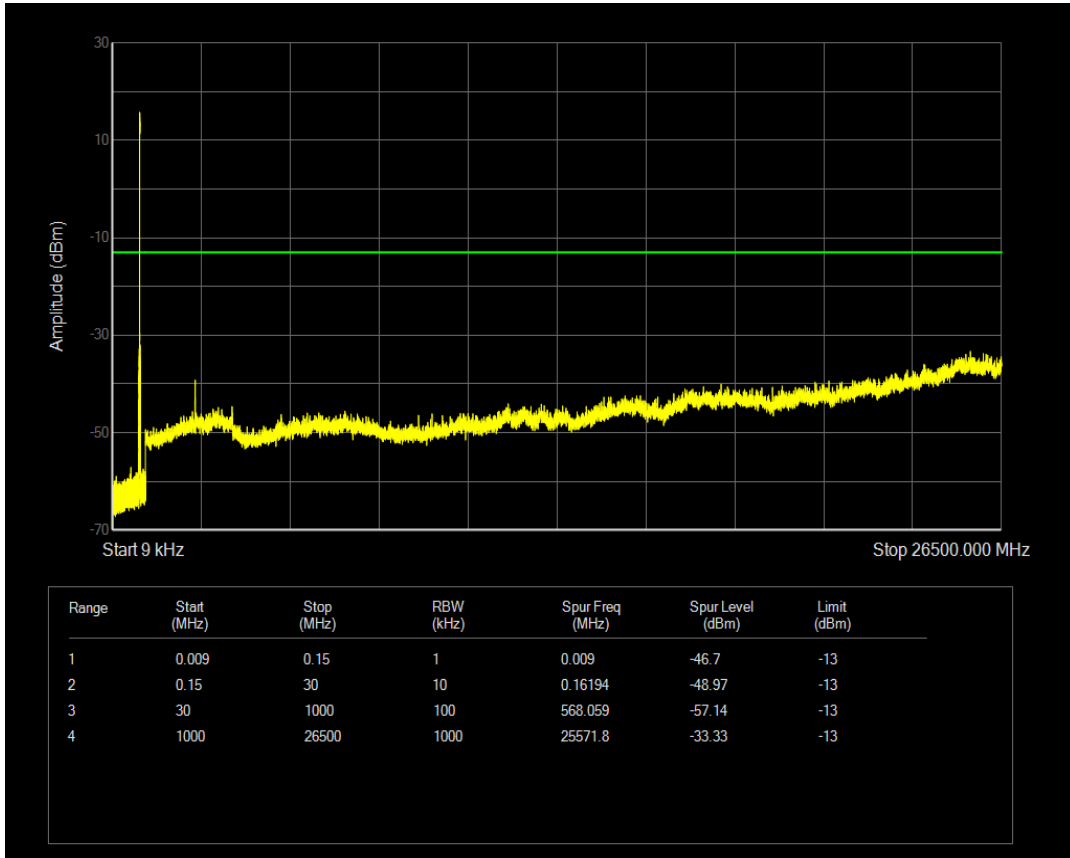

Band5 QAM16 BW=3MHz Channel=20635 RB Size=1 Position=#0

Band5 QAM16 BW=3MHz Channel=20635 RB Size=15 Position=#0

Band5 QPSK BW=5MHz Channel=20425 RB Size=1 Position=#0

Band5 QPSK BW=5MHz Channel=20425 RB Size=25 Position=#0