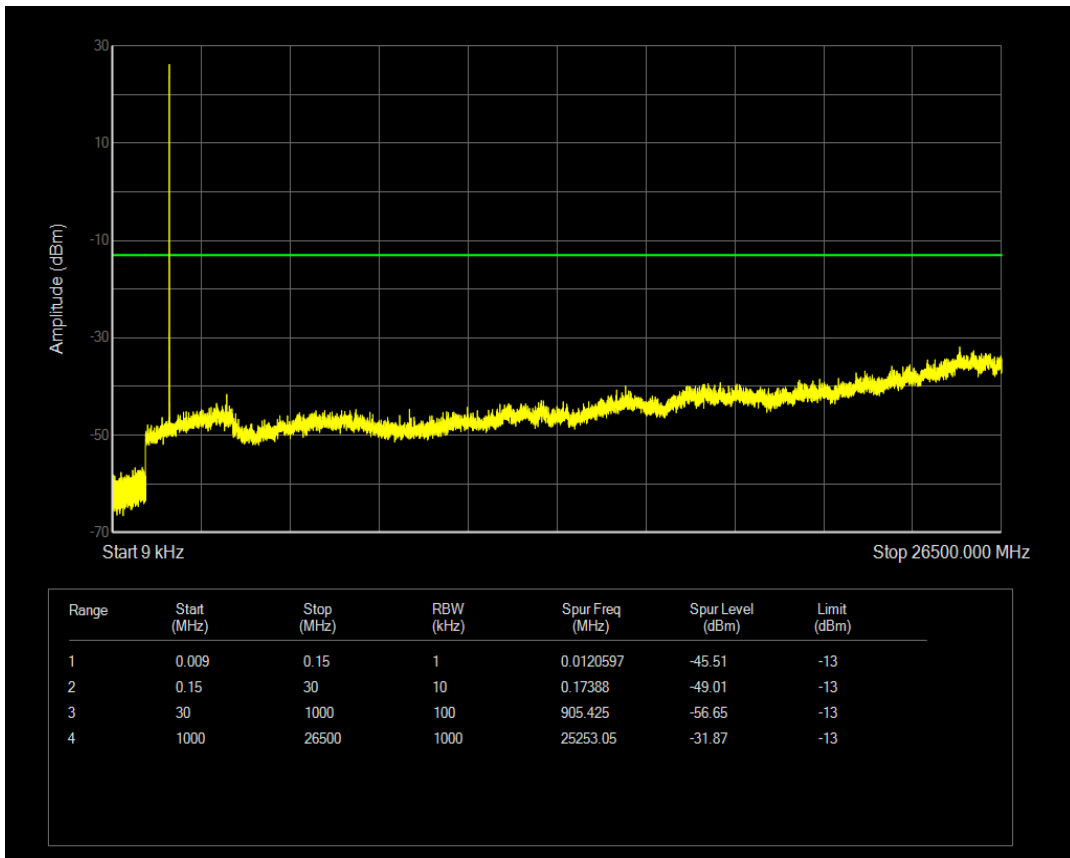

Band66 QPSK BW=3MHz Channel=131987 RB Size=1 Position=#0

Band66 QPSK BW=3MHz Channel=131987 RB Size=15 Position=#0