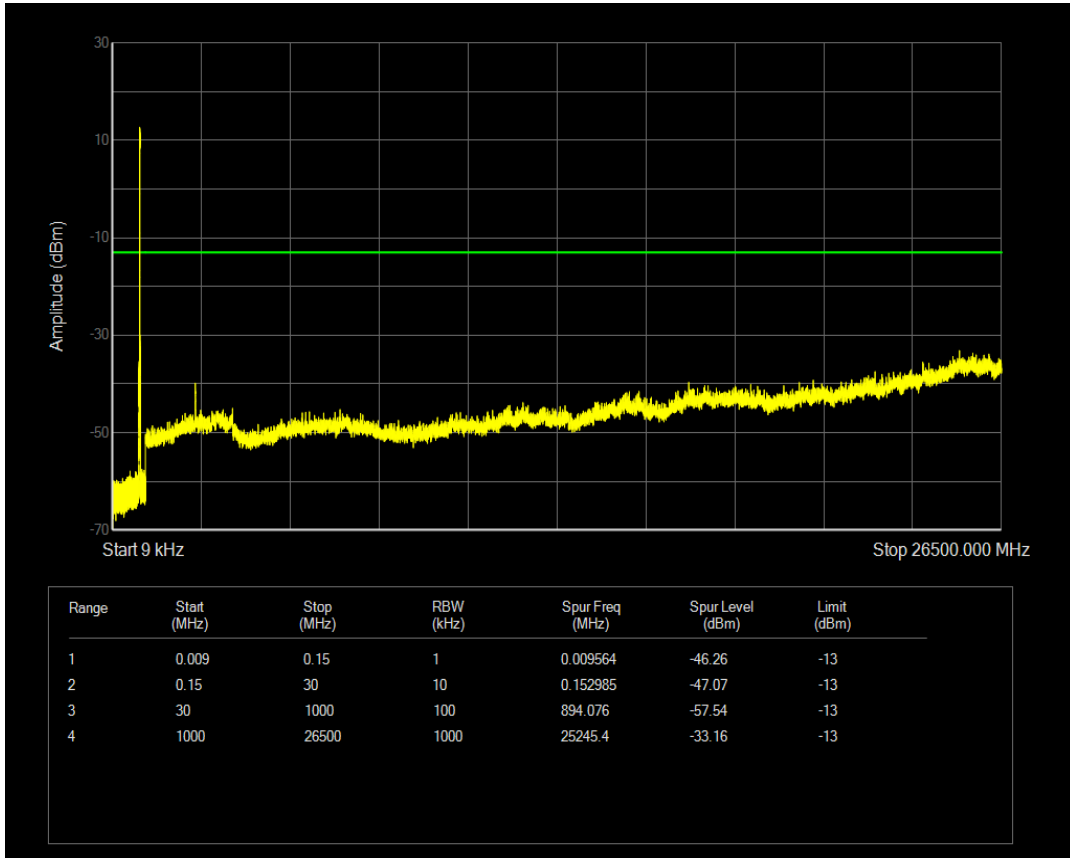

Band5 QAM16 BW=5MHz Channel=20625 RB Size=1 Position=#0

Band5 QAM16 BW=5MHz Channel=20625 RB Size=25 Position=#0

Band5 QPSK BW=10MHz Channel=20450 RB Size=1 Position=#0

Band5 QPSK BW=10MHz Channel=20450 RB Size=50 Position=#0

Band5 QAM16 BW=10MHz Channel=20450 RB Size=1 Position=#0

Band5 QAM16 BW=10MHz Channel=20450 RB Size=50 Position=#0

Band5 QPSK BW=10MHz Channel=20525 RB Size=1 Position=#0

Band5 QPSK BW=10MHz Channel=20525 RB Size=50 Position=#0