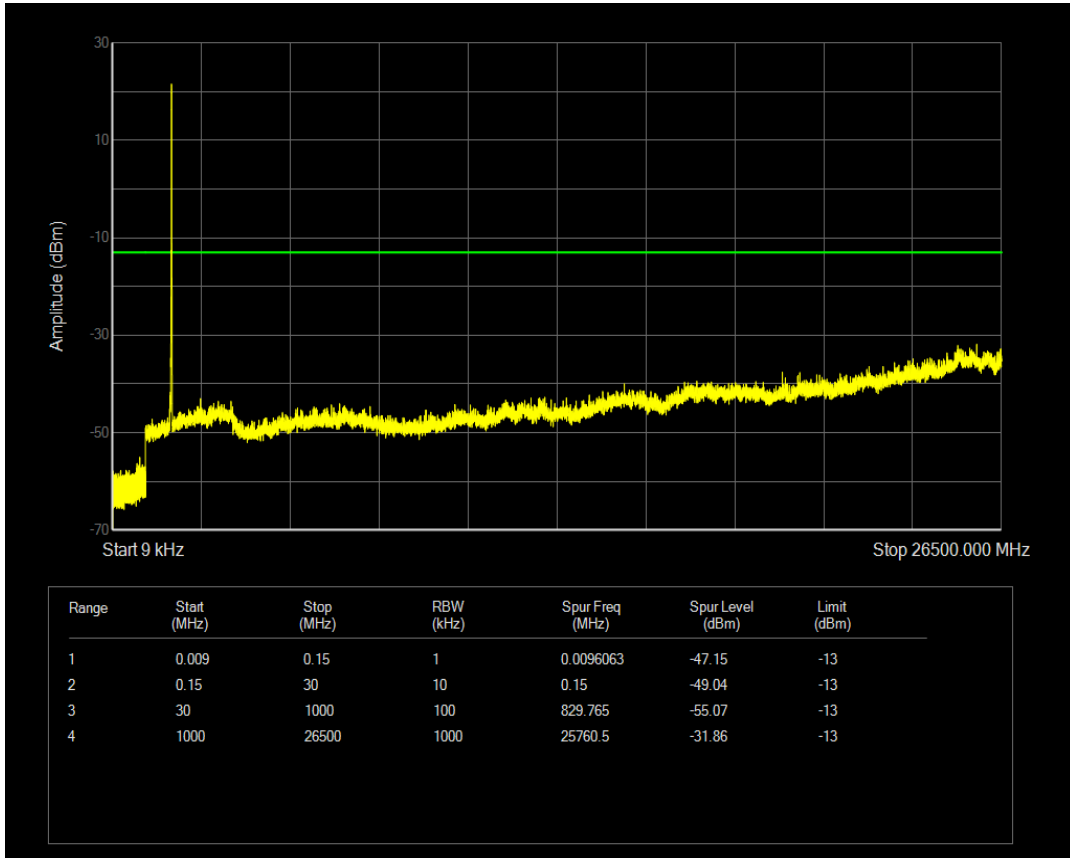

Band66 QAM16 BW=10MHz Channel=132322 RB Size=1 Position=#0

Band66 QAM16 BW=10MHz Channel=132322 RB Size=50 Position=#0

Band66 QPSK BW=10MHz Channel=132622 RB Size=1 Position=#0

Band66 QPSK BW=10MHz Channel=132622 RB Size=50 Position=#0