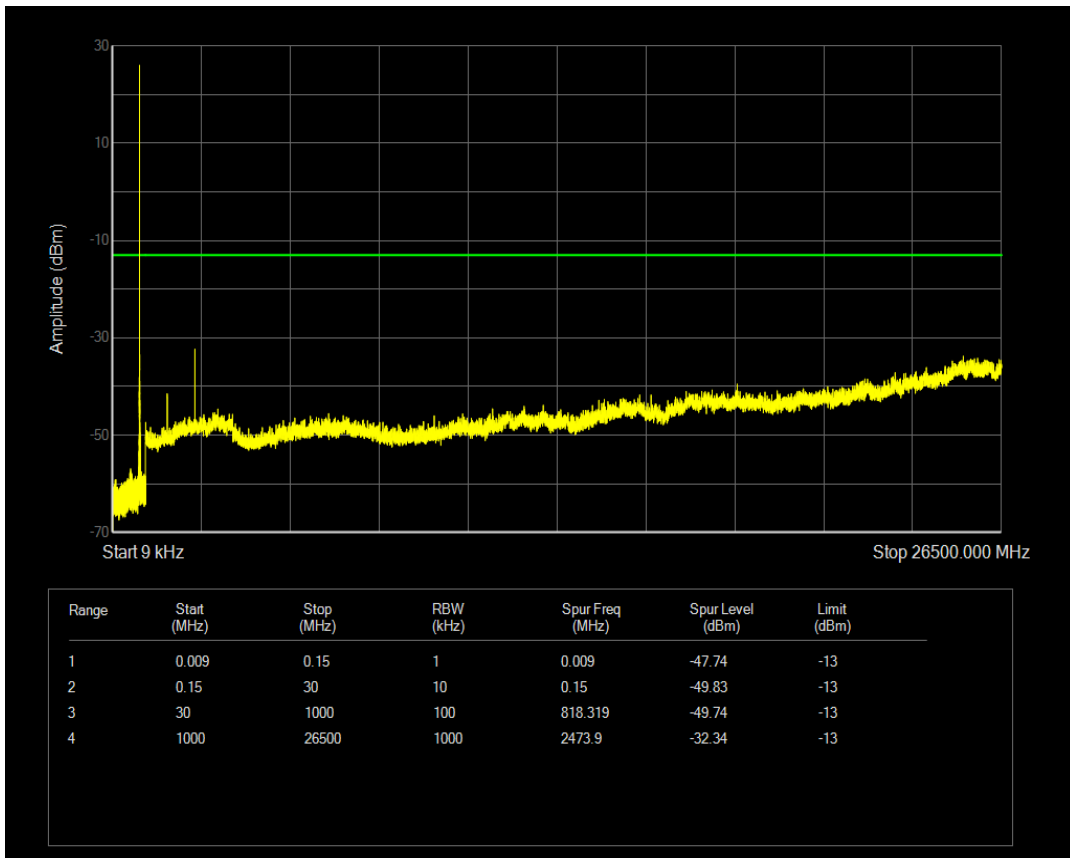

Band5 QAM16 BW=1.4MHz Channel=20407 RB Size=1 Position=#0

Band5 QAM16 BW=1.4MHz Channel=20407 RB Size=6 Position=#0