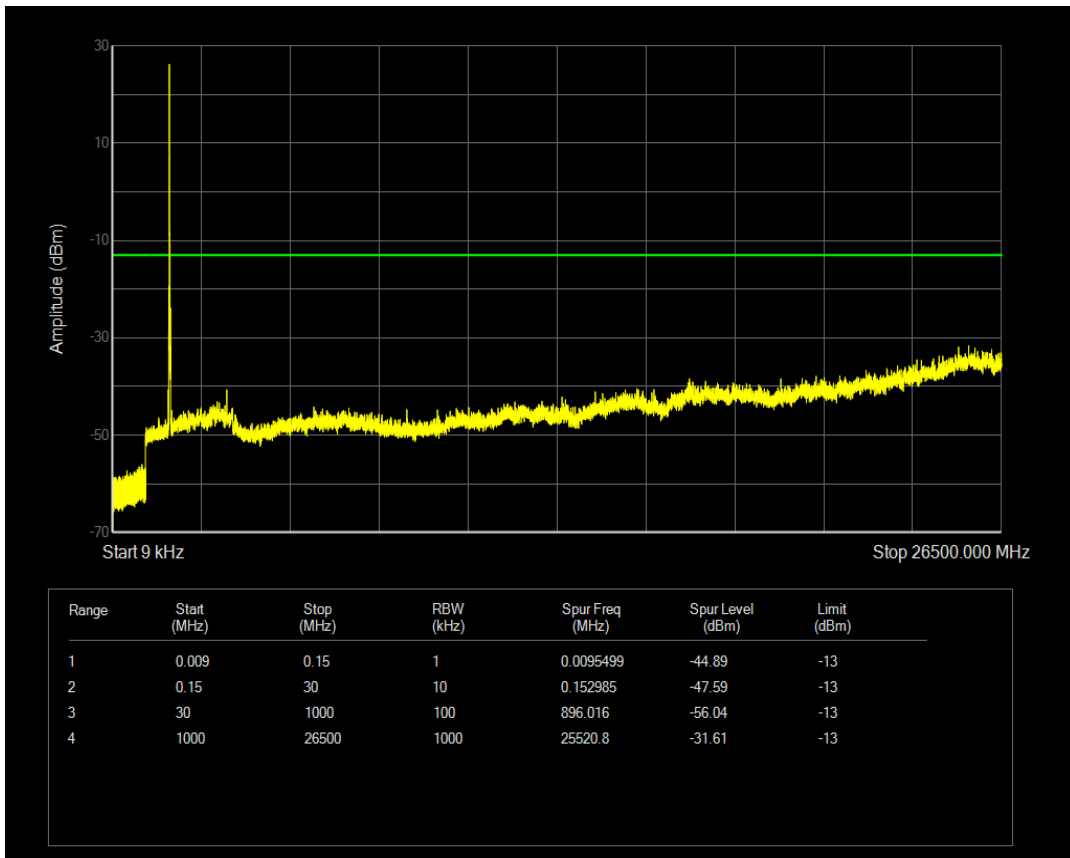

Band4 QPSK BW=15MHz Channel=20325 RB Size=1 Position=#0

Band4 QPSK BW=15MHz Channel=20325 RB Size=75 Position=#0

Band4 QAM16 BW=15MHz Channel=20325 RB Size=1 Position=#0

Band4 QAM16 BW=15MHz Channel=20325 RB Size=75 Position=#0

Band4 QPSK BW=20MHz Channel=20050 RB Size=1 Position=#0

Band4 QPSK BW=20MHz Channel=20050 RB Size=100 Position=#0

Band4 QAM16 BW=20MHz Channel=20050 RB Size=1 Position=#0

Band4 QAM16 BW=20MHz Channel=20050 RB Size=100 Position=#0