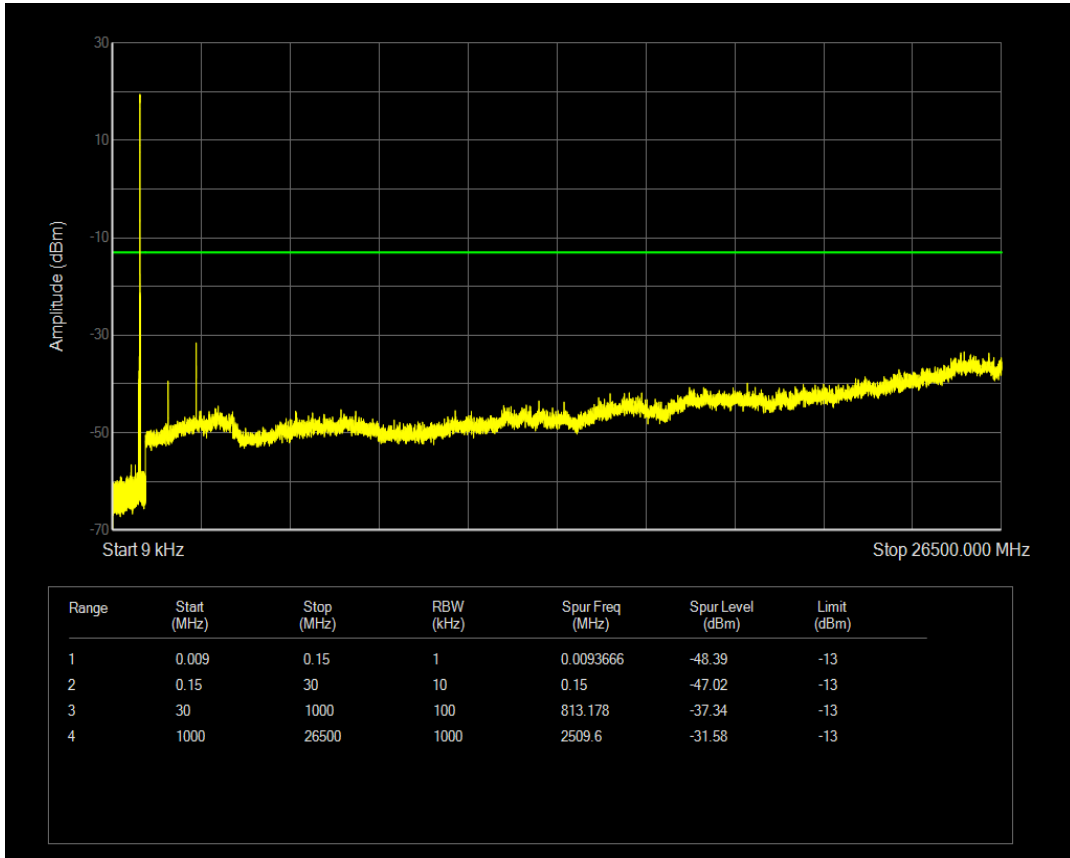

Band26(814-824) QAM16 BW=10MHz Channel=26740 RB Size=1 Position=#0

Band26(814-824) QAM16 BW=10MHz Channel=26740 RB Size=50 Position=#0

Band26(824-849) QPSK BW=1.4MHz Channel=26797 RB Size=1 Position=#0

Band26(824-849) QPSK BW=1.4MHz Channel=26797 RB Size=6 Position=#0

Band26(824-849) QAM16 BW=1.4MHz Channel=26797 RB Size=1 Position=#0

Band26(824-849) QAM16 BW=1.4MHz Channel=26797 RB Size=6 Position=#0

Band26(824-849) QPSK BW=1.4MHz Channel=26915 RB Size=1 Position=#0

Band26(824-849) QPSK BW=1.4MHz Channel=26915 RB Size=6 Position=#0

Band26(824-849) QAM16 BW=1.4MHz Channel=26915 RB Size=1 Position=#0

Band26(824-849) QAM16 BW=1.4MHz Channel=26915 RB Size=6 Position=#0