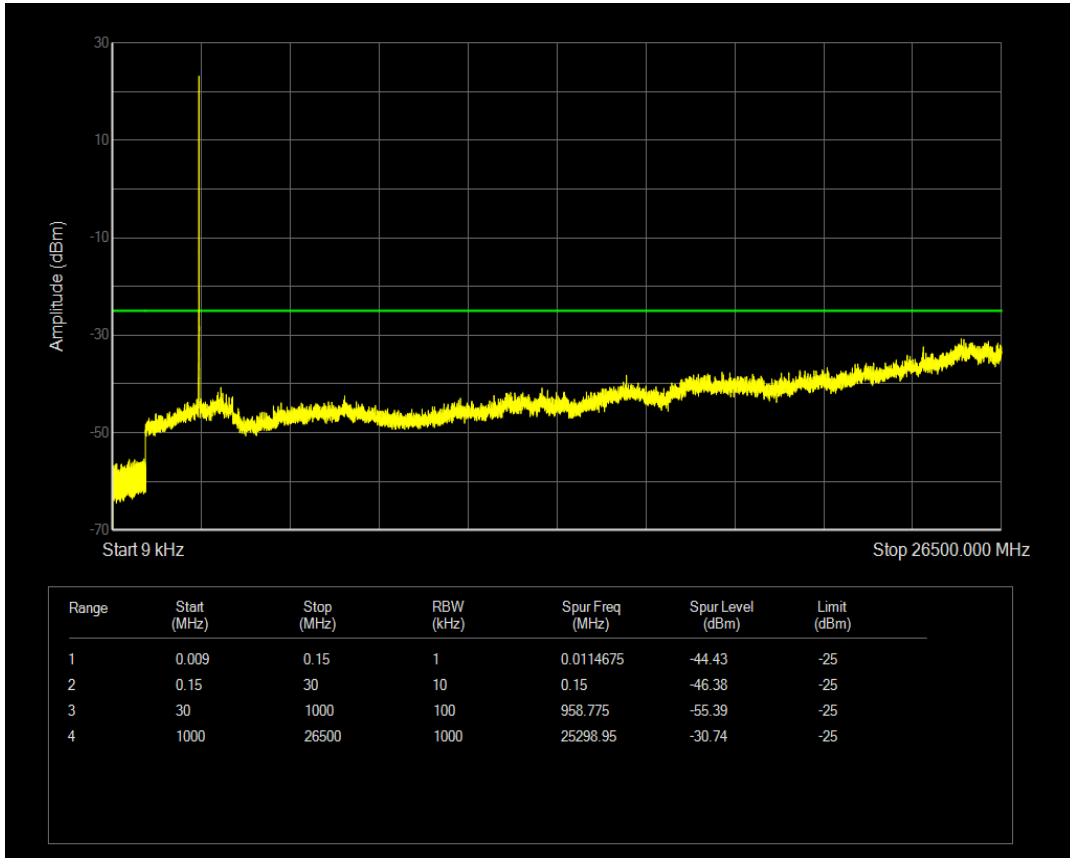

Band41 QPSK BW=5MHz Channel=40620 RB Size=1 Position=#0

Band41 QPSK BW=5MHz Channel=40620 RB Size=25 Position=#0

Band41 QAM16 BW=5MHz Channel=40620 RB Size=1 Position=#0

Band41 QAM16 BW=5MHz Channel=40620 RB Size=25 Position=#0