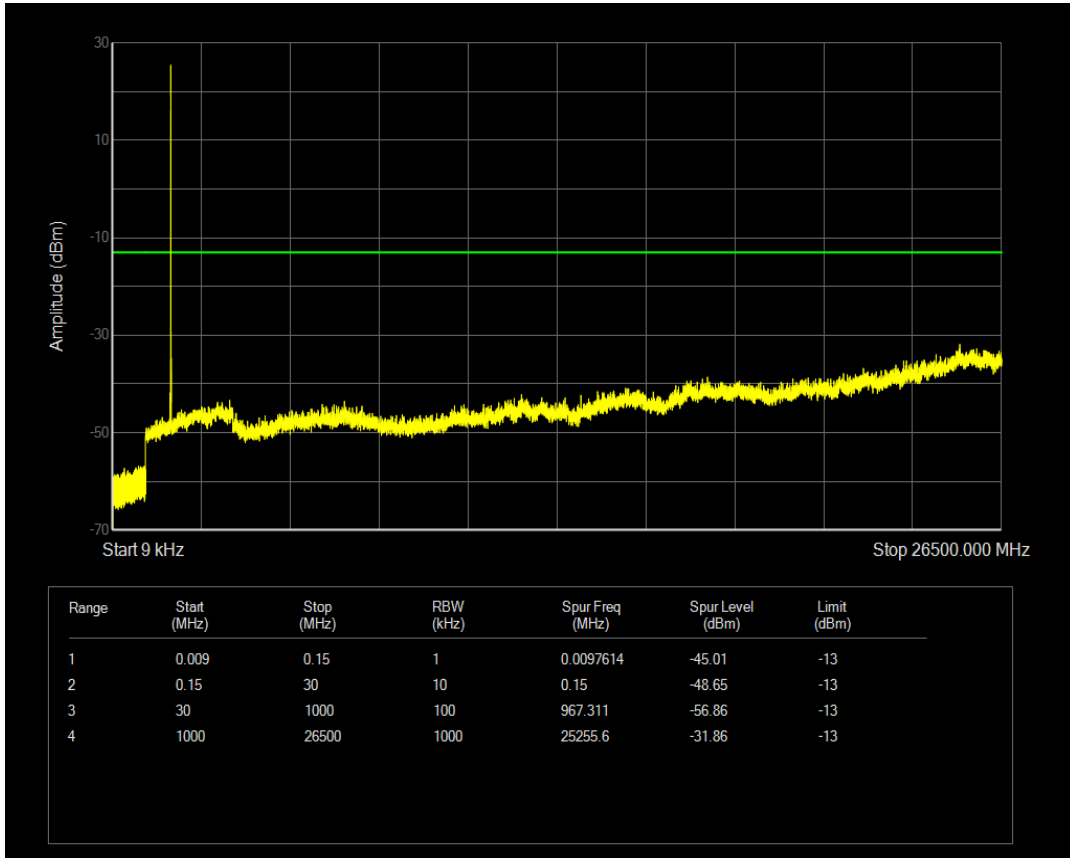

Band4 QPSK BW=1.4MHz Channel=20393 RB Size=6 Position=#0

Band4 QAM16 BW=1.4MHz Channel=20393 RB Size=1 Position=#0