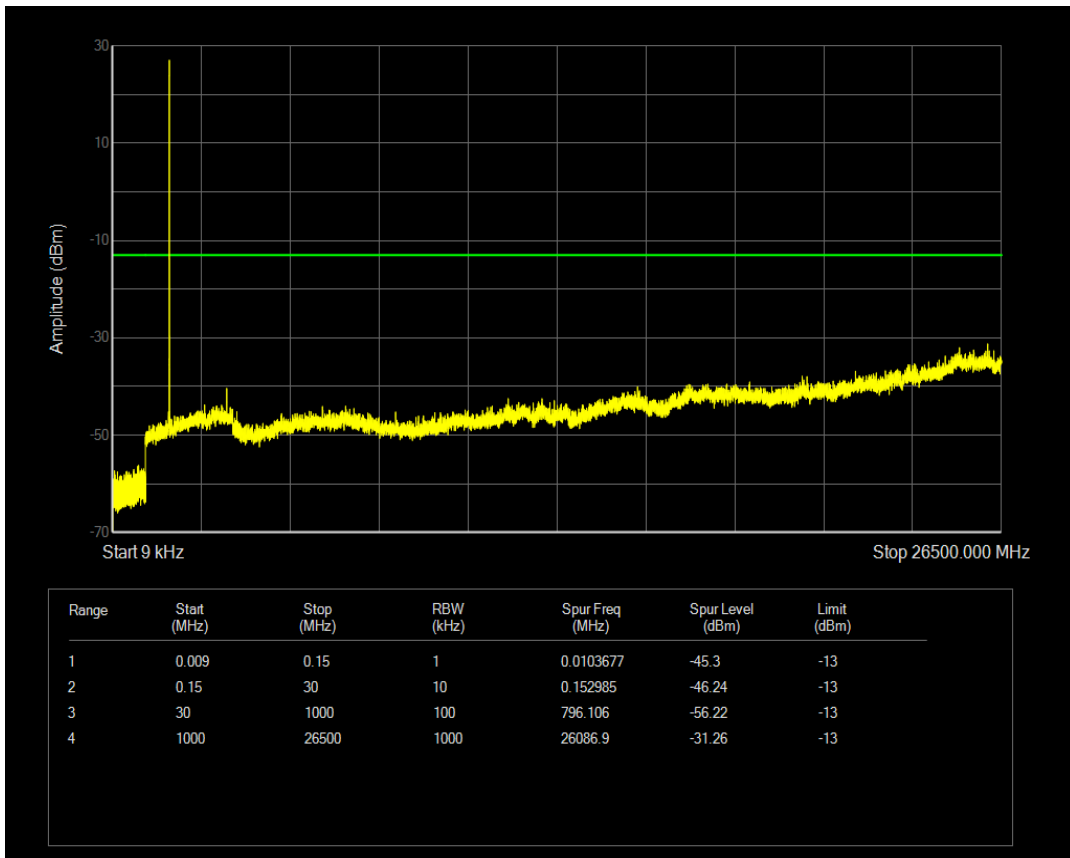

Band4 QPSK BW=3MHz Channel=19965 RB Size=1 Position=#0

Band4 QPSK BW=3MHz Channel=19965 RB Size=15 Position=#0