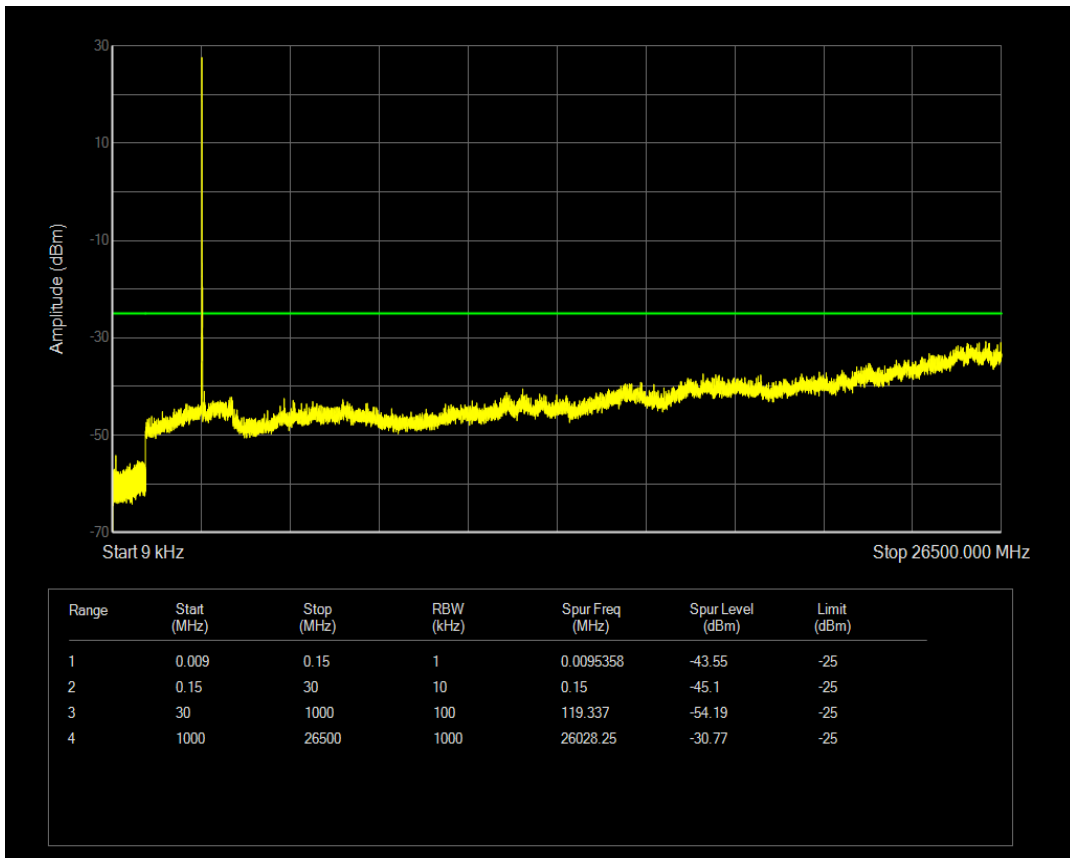

Band41 QAM16 BW=10MHz Channel=41540 RB Size=1 Position=#0

Band41 QAM16 BW=10MHz Channel=41540 RB Size=50 Position=#0