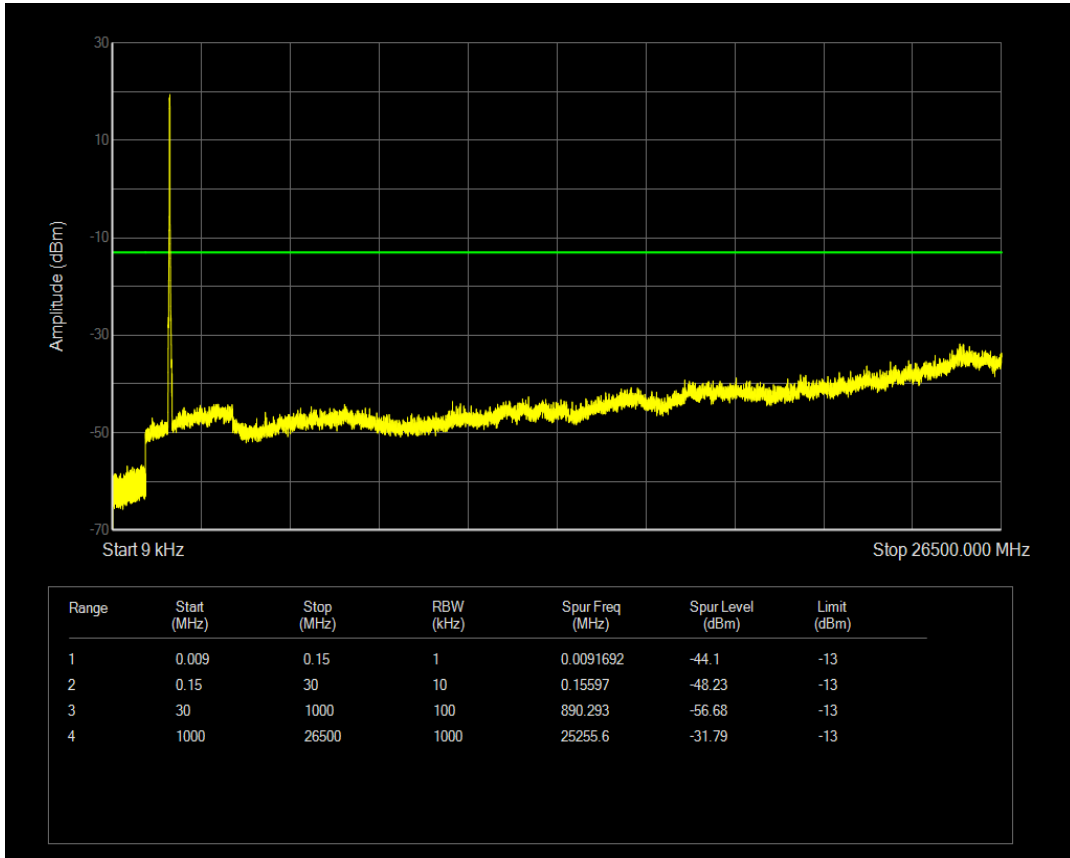

Band4 QPSK BW=15MHz Channel=20325 RB Size=1 Position=#0

Band4 QPSK BW=15MHz Channel=20325 RB Size=75 Position=#0

Band4 QAM16 BW=15MHz Channel=20325 RB Size=1 Position=#0

Band4 QAM16 BW=15MHz Channel=20325 RB Size=75 Position=#0

Band4 QPSK BW=20MHz Channel=20050 RB Size=1 Position=#0

Band4 QPSK BW=20MHz Channel=20050 RB Size=100 Position=#0

Band4 QAM16 BW=20MHz Channel=20050 RB Size=1 Position=#0

Band4 QAM16 BW=20MHz Channel=20050 RB Size=100 Position=#0