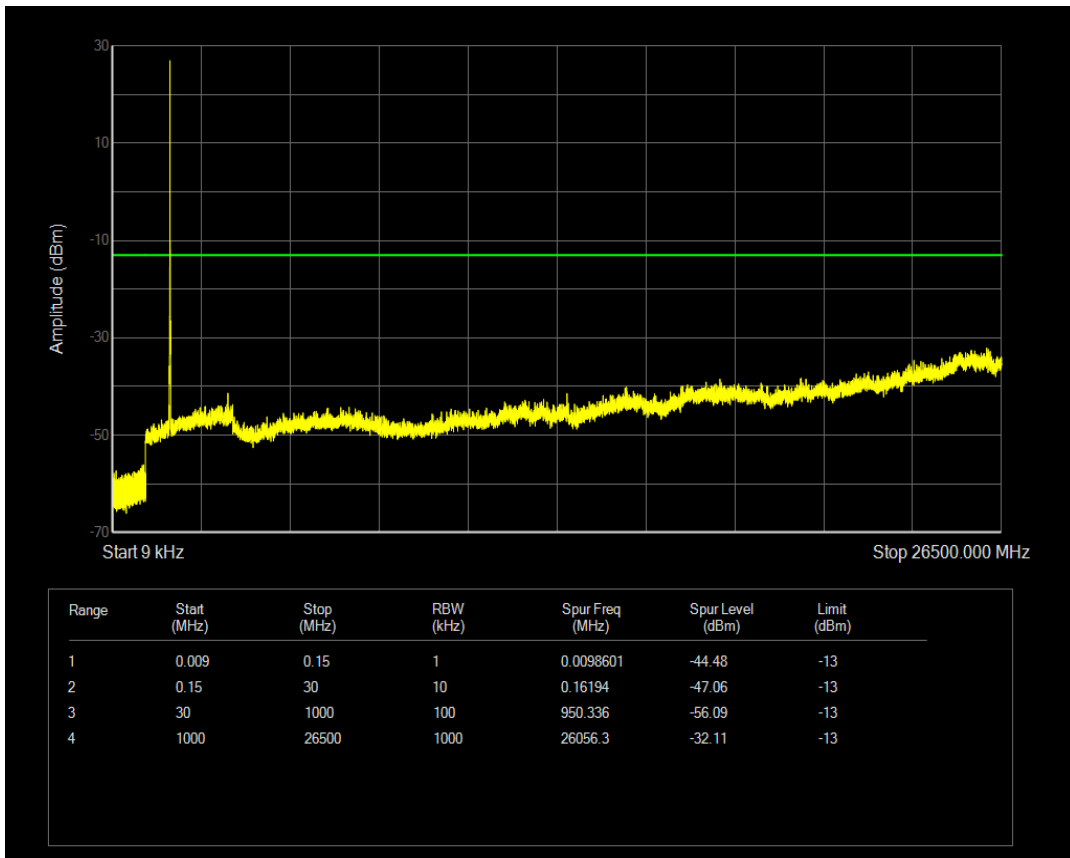

Band4 QPSK BW=10MHz Channel=20000 RB Size=1 Position=#0

Band4 QPSK BW=10MHz Channel=20000 RB Size=50 Position=#0

Band4 QAM16 BW=10MHz Channel=20000 RB Size=1 Position=#0

Band4 QAM16 BW=10MHz Channel=20000 RB Size=50 Position=#0

Band4 QPSK BW=10MHz Channel=20175 RB Size=1 Position=#0

Band4 QPSK BW=10MHz Channel=20175 RB Size=50 Position=#0

Band4 QAM16 BW=10MHz Channel=20175 RB Size=1 Position=#0

Band4 QAM16 BW=10MHz Channel=20175 RB Size=50 Position=#0