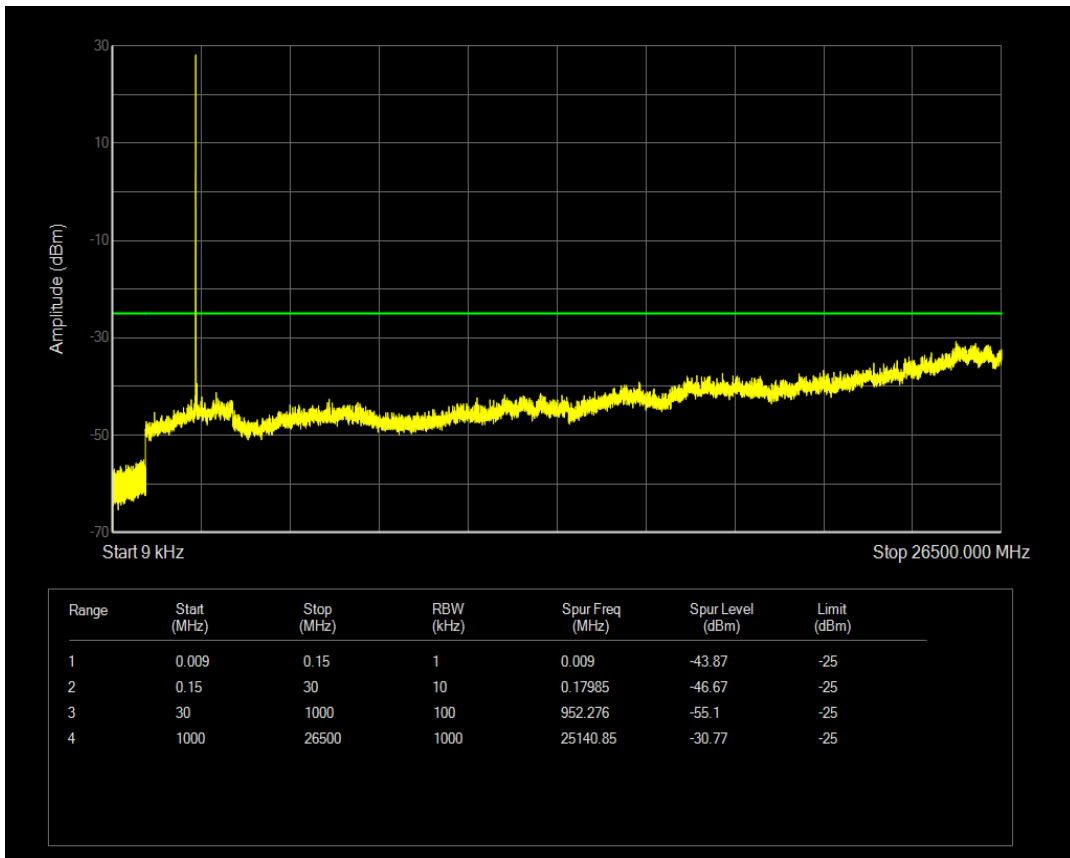

Band41 QAM16 BW=5MHz Channel=39675 RB Size=1 Position=#0

Band41 QAM16 BW=5MHz Channel=39675 RB Size=25 Position=#0