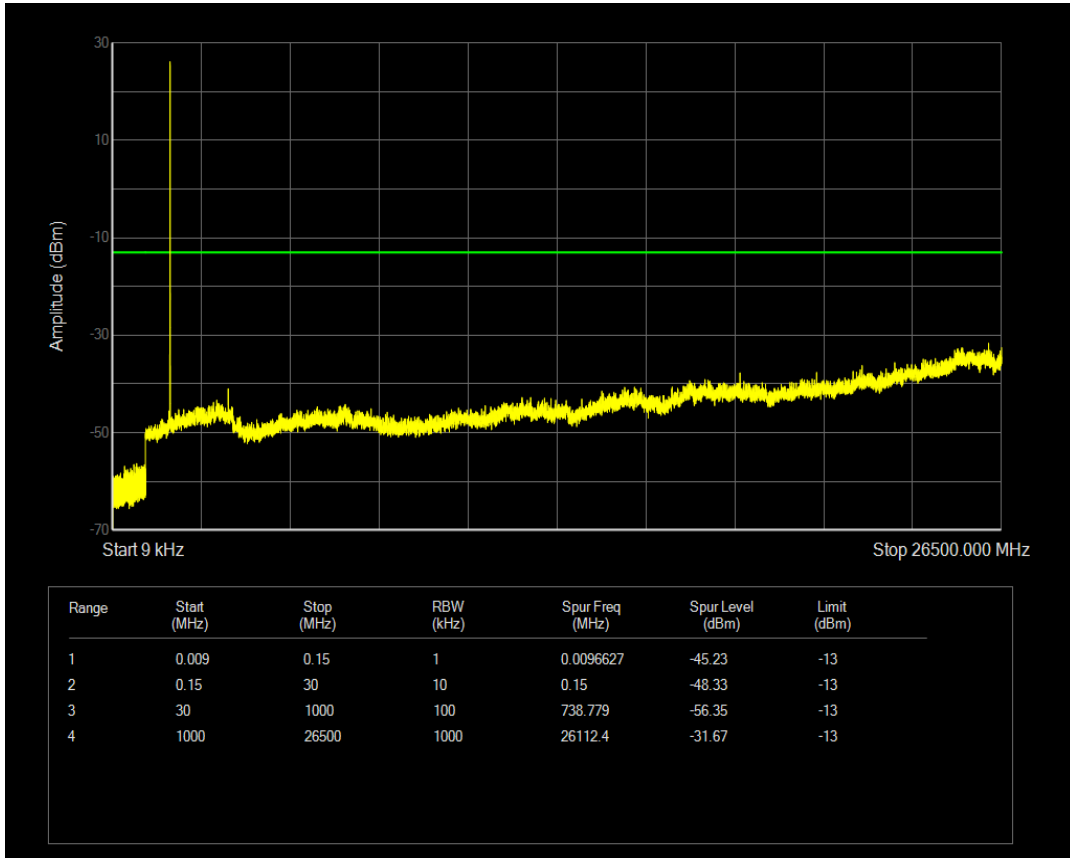

Band4 QPSK BW=1.4MHz Channel=19957 RB Size=1 Position=#0

Band4 QPSK BW=1.4MHz Channel=19957 RB Size=6 Position=#0

Band4 QAM16 BW=1.4MHz Channel=19957 RB Size=1 Position=#0

Band4 QAM16 BW=1.4MHz Channel=19957 RB Size=6 Position=#0

Band4 QPSK BW=1.4MHz Channel=20175 RB Size=1 Position=#0

Band4 QPSK BW=1.4MHz Channel=20175 RB Size=6 Position=#0

Band4 QAM16 BW=1.4MHz Channel=20175 RB Size=1 Position=#0

Band4 QAM16 BW=1.4MHz Channel=20175 RB Size=6 Position=#0