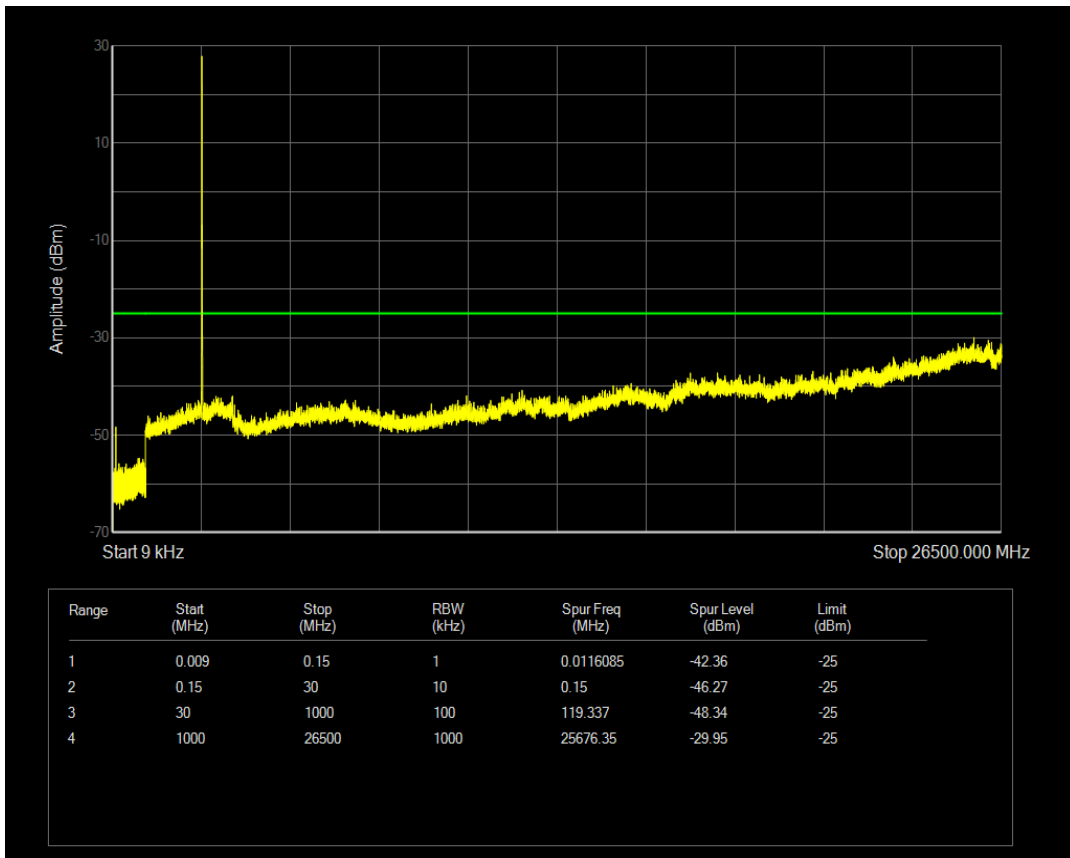

Band41 QPSK BW=10MHz Channel=41540 RB Size=1 Position=#0

Band41 QPSK BW=10MHz Channel=41540 RB Size=50 Position=#0