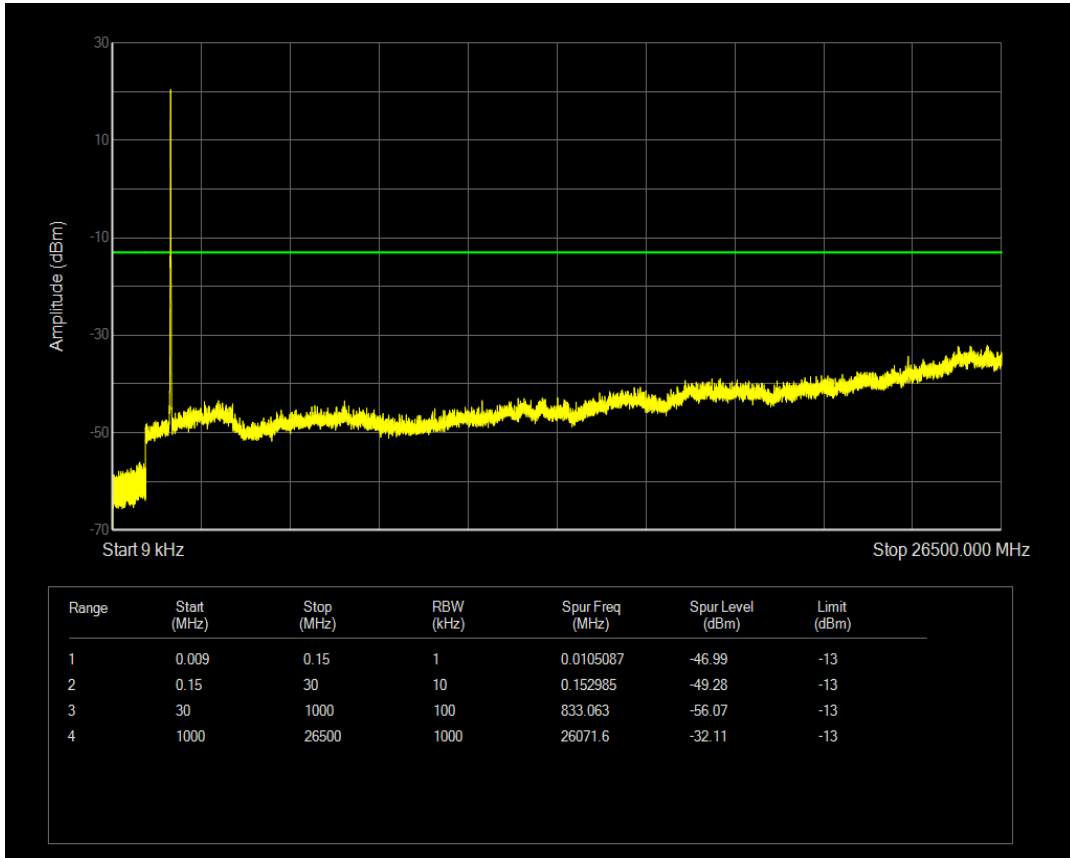

Band4 QPSK BW=10MHz Channel=20175 RB Size=1 Position=#0

Band4 QPSK BW=10MHz Channel=20175 RB Size=50 Position=#0

Band4 QAM16 BW=10MHz Channel=20175 RB Size=1 Position=#0

Band4 QAM16 BW=10MHz Channel=20175 RB Size=50 Position=#0

Band4 QPSK BW=10MHz Channel=20350 RB Size=1 Position=#0

Band4 QPSK BW=10MHz Channel=20350 RB Size=50 Position=#0

Band4 QAM16 BW=10MHz Channel=20350 RB Size=1 Position=#0

Band4 QAM16 BW=10MHz Channel=20350 RB Size=50 Position=#0

Band4 QPSK BW=15MHz Channel=20025 RB Size=1 Position=#0

Band4 QPSK BW=15MHz Channel=20025 RB Size=75 Position=#0

Band4 QAM16 BW=15MHz Channel=20025 RB Size=1 Position=#0

Band4 QAM16 BW=15MHz Channel=20025 RB Size=75 Position=#0