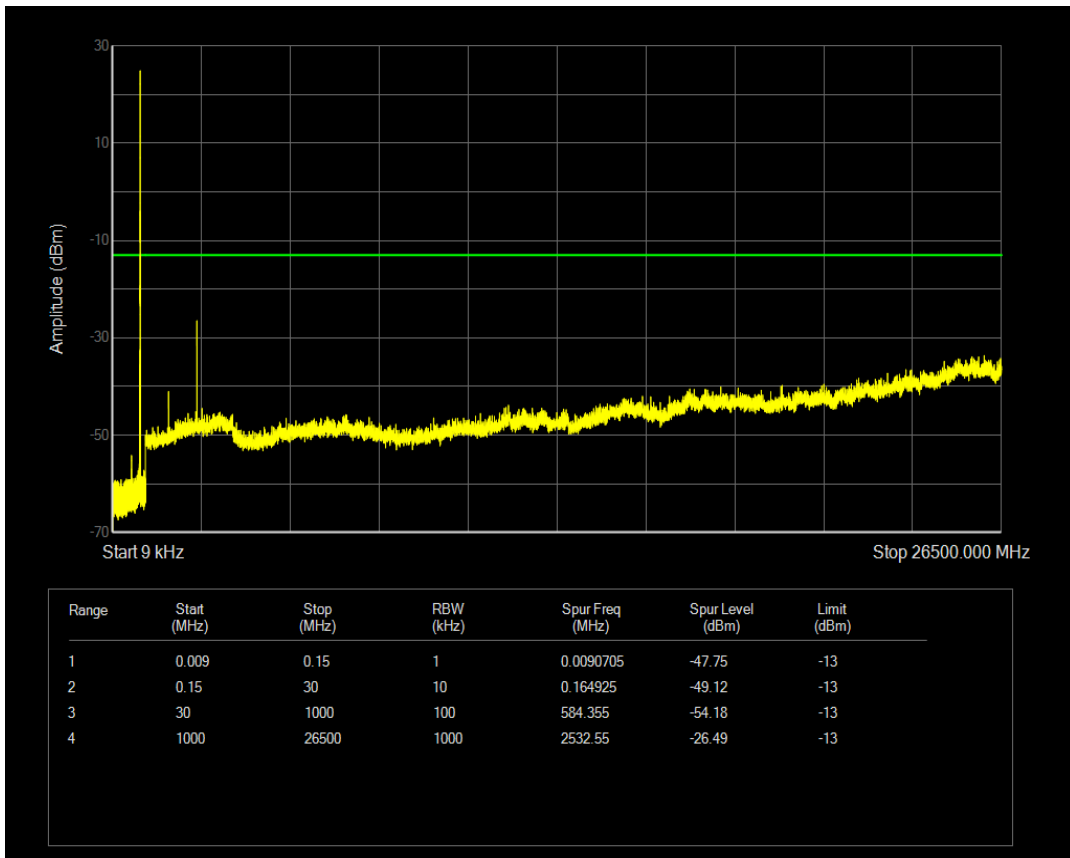

Band26(824-849) QPSK BW=5MHz Channel=27015 RB Size=1 Position=#0

Band26(824-849) QPSK BW=5MHz Channel=27015 RB Size=25 Position=#0