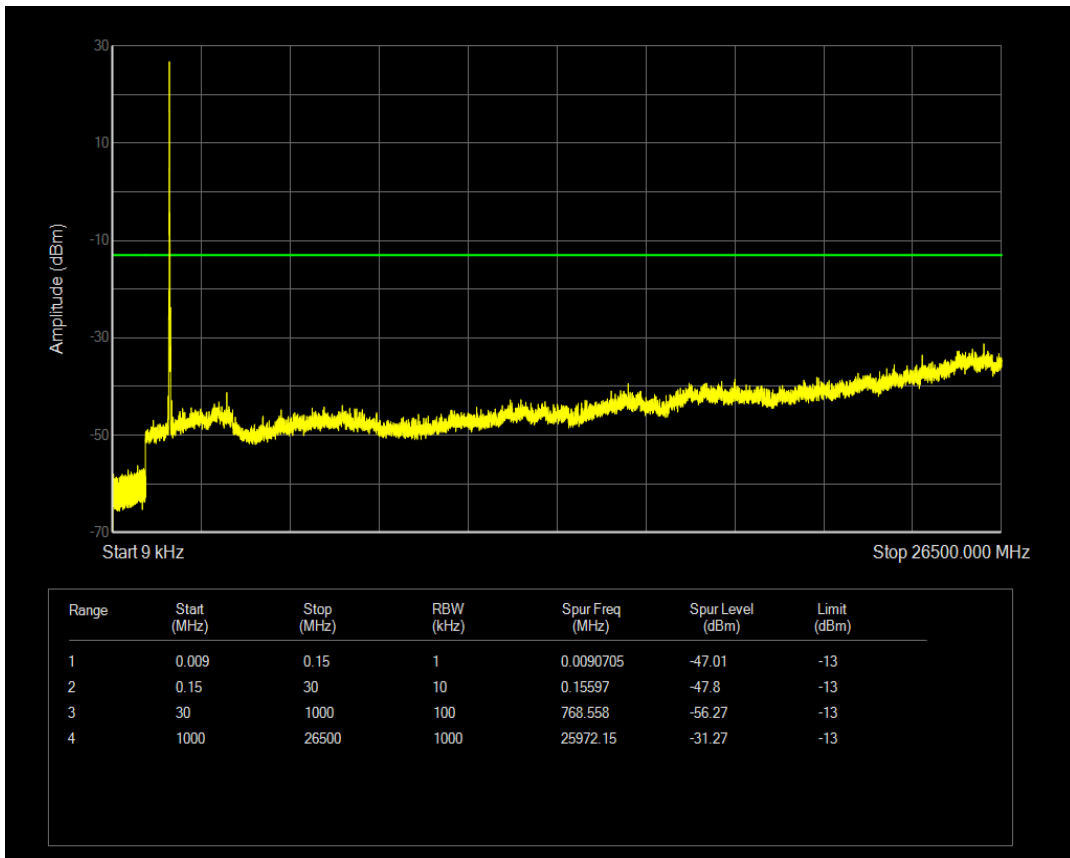

Band4 QPSK BW=15MHz Channel=20325 RB Size=1 Position=#0

Band4 QPSK BW=15MHz Channel=20325 RB Size=75 Position=#0

Band4 QAM16 BW=15MHz Channel=20325 RB Size=1 Position=#0

Band4 QAM16 BW=15MHz Channel=20325 RB Size=75 Position=#0

Band4 QPSK BW=20MHz Channel=20050 RB Size=1 Position=#0

Band4 QPSK BW=20MHz Channel=20050 RB Size=100 Position=#0

Band4 QAM16 BW=20MHz Channel=20050 RB Size=1 Position=#0

Band4 QAM16 BW=20MHz Channel=20050 RB Size=100 Position=#0