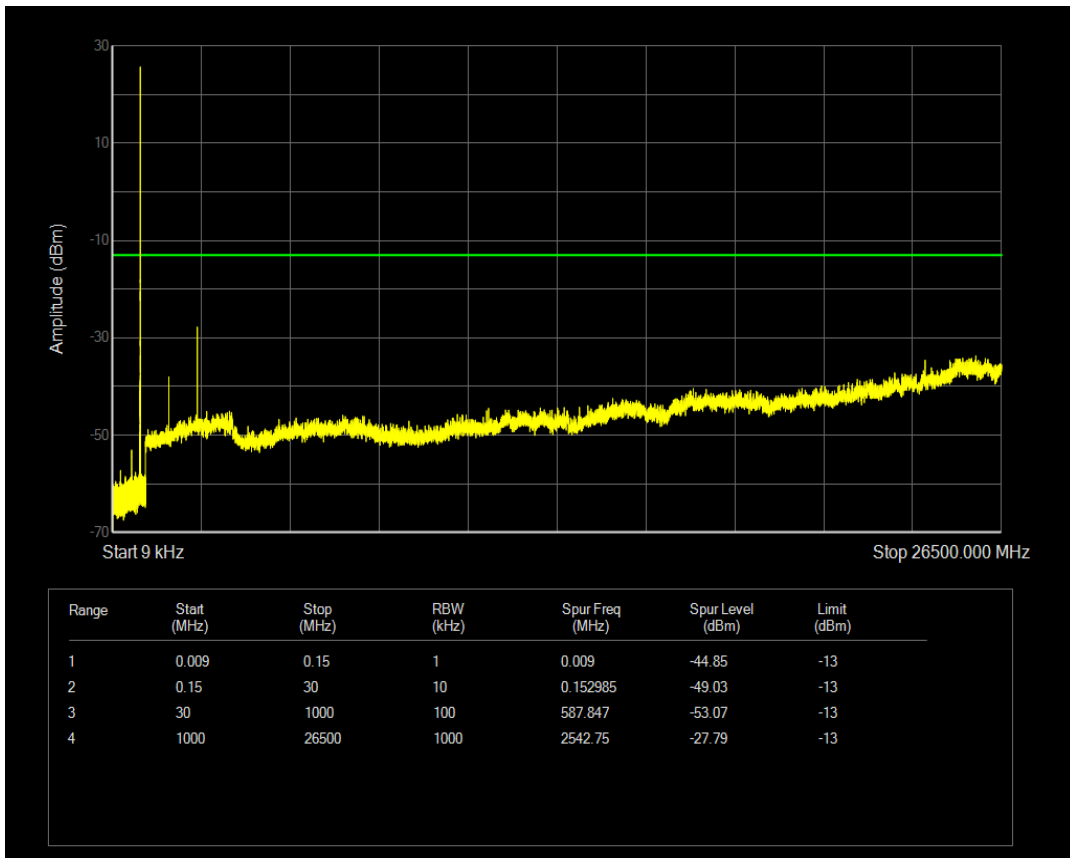

Band26(824-849) QPSK BW=1.4MHz Channel=26915 RB Size=6 Position=#0

Band26(824-849) QAM16 BW=1.4MHz Channel=26915 RB Size=1 Position=#0

Band26(824-849) QAM16 BW=1.4MHz Channel=26915 RB Size=6 Position=#0

Band26(824-849) QPSK BW=1.4MHz Channel=27033 RB Size=1 Position=#0

Band26(824-849) QPSK BW=1.4MHz Channel=27033 RB Size=6 Position=#0

Band26(824-849) QAM16 BW=1.4MHz Channel=27033 RB Size=1 Position=#0

Band26(824-849) QAM16 BW=1.4MHz Channel=27033 RB Size=6 Position=#0