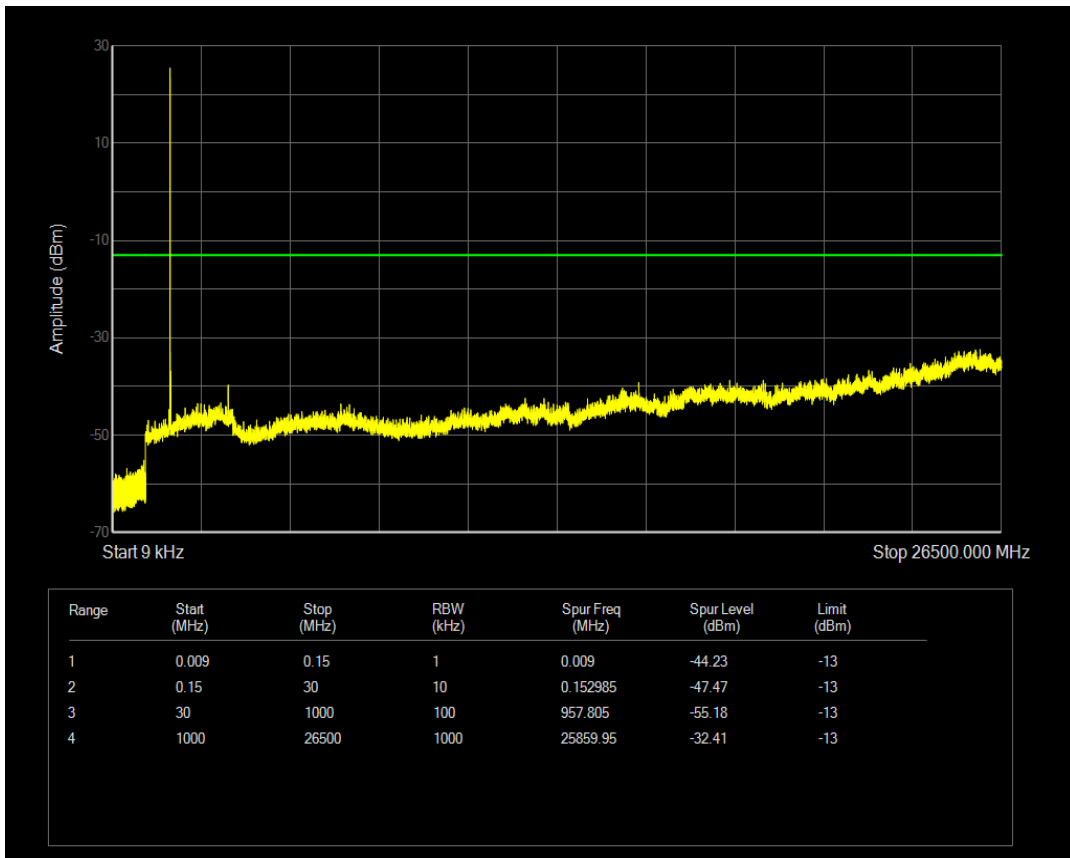

Band4 QPSK BW=1.4MHz Channel=20175 RB Size=1 Position=#0

Band4 QPSK BW=1.4MHz Channel=20175 RB Size=6 Position=#0