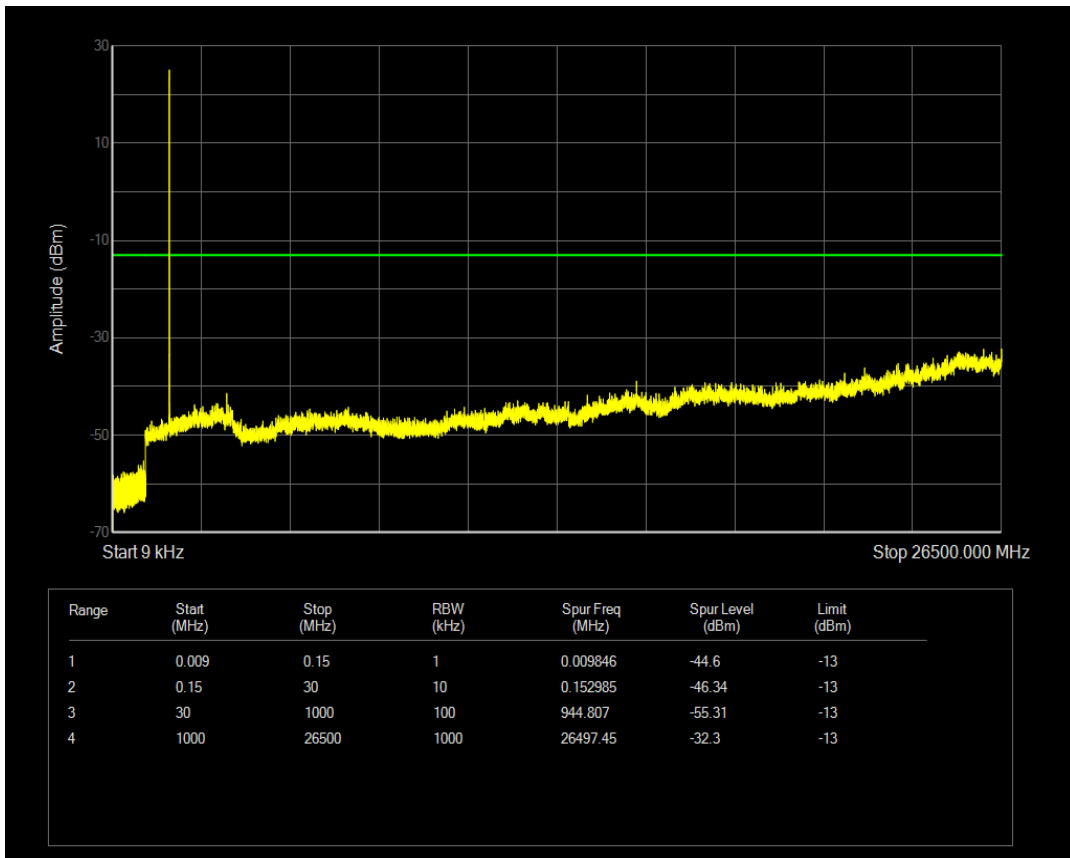

Band4 QAM16 BW=3MHz Channel=19965 RB Size=1 Position=#0

Band4 QAM16 BW=3MHz Channel=19965 RB Size=15 Position=#0