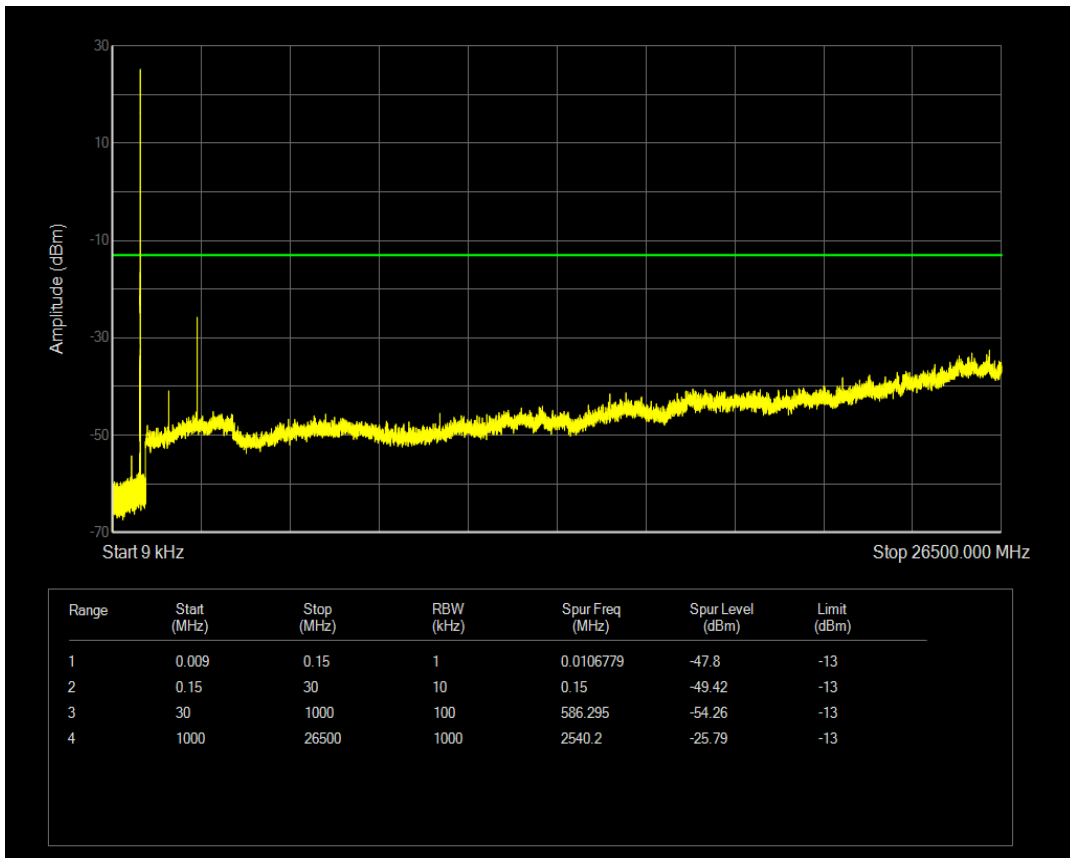

Band26(824-849) QPSK BW=3MHz Channel=27025 RB Size=1 Position=#0

Band26(824-849) QPSK BW=3MHz Channel=27025 RB Size=15 Position=#0