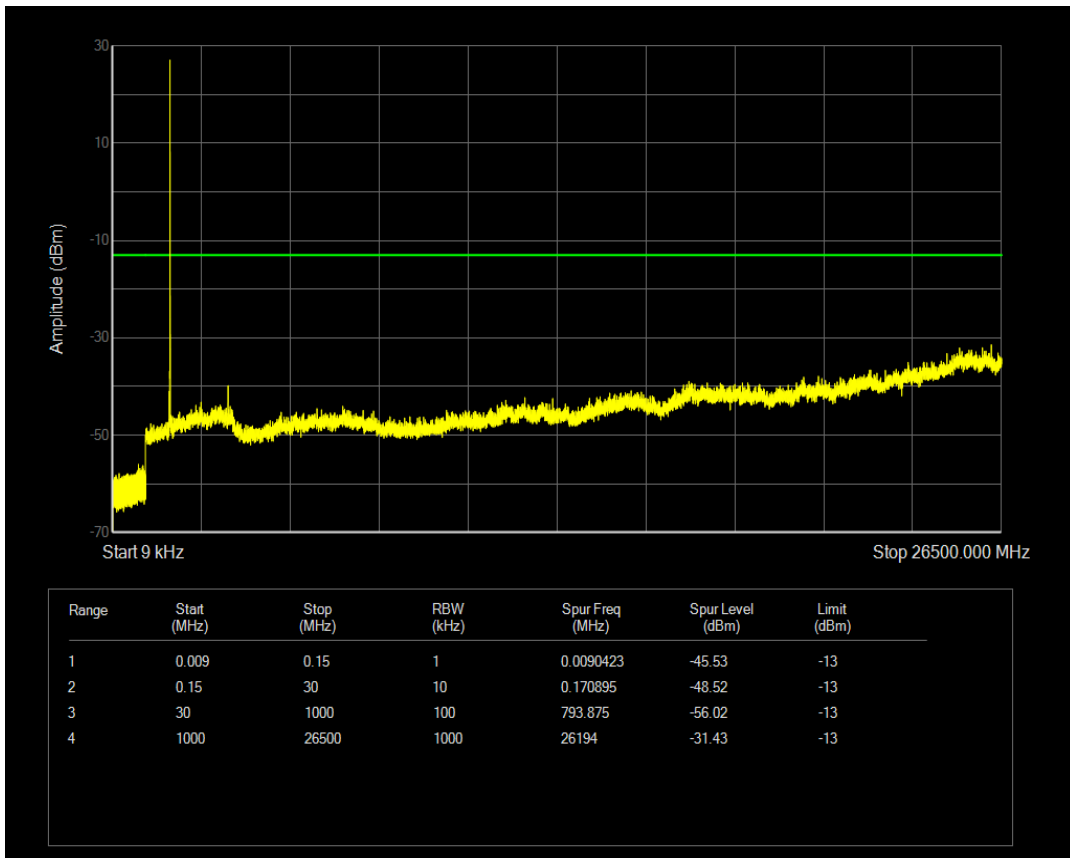

Band4 QAM16 BW=5MHz Channel=20175 RB Size=1 Position=#0

Band4 QAM16 BW=5MHz Channel=20175 RB Size=25 Position=#0