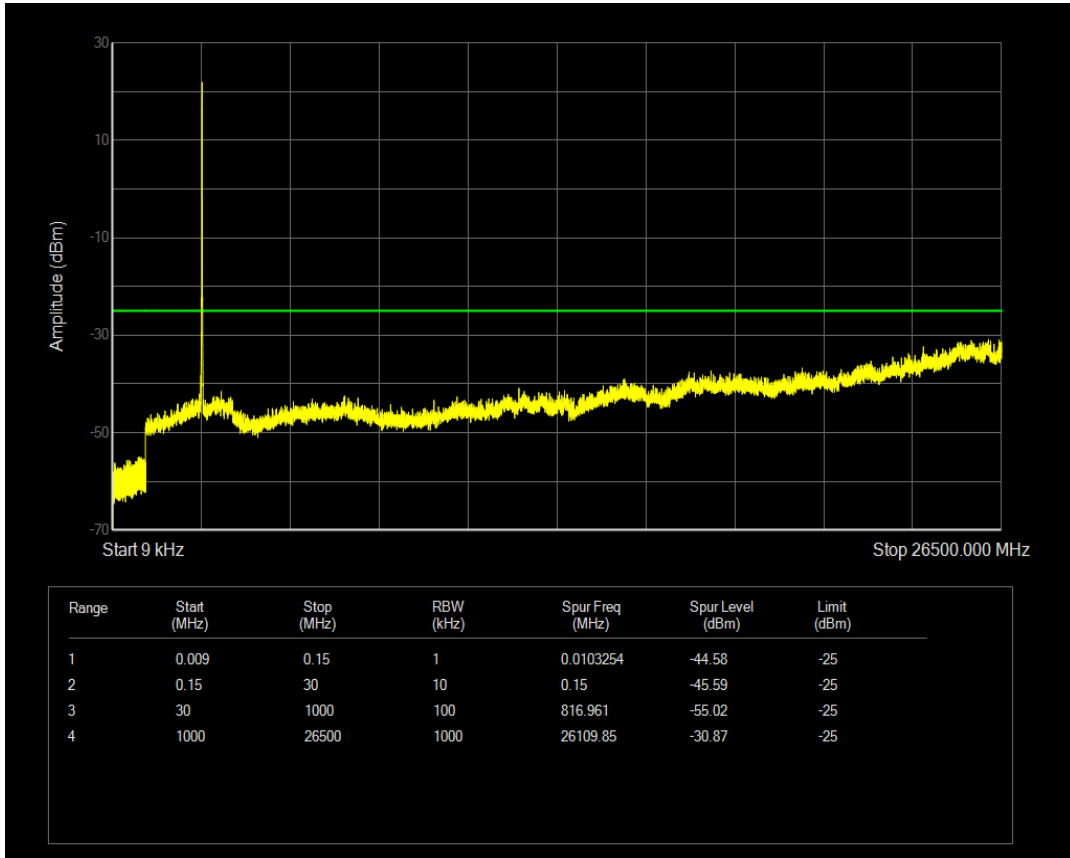

Band41 QPSK BW=10MHz Channel=41540 RB Size=1 Position=#0

Band41 QPSK BW=10MHz Channel=41540 RB Size=50 Position=#0

Band41 QAM16 BW=10MHz Channel=41540 RB Size=1 Position=#0

Band41 QAM16 BW=10MHz Channel=41540 RB Size=50 Position=#0