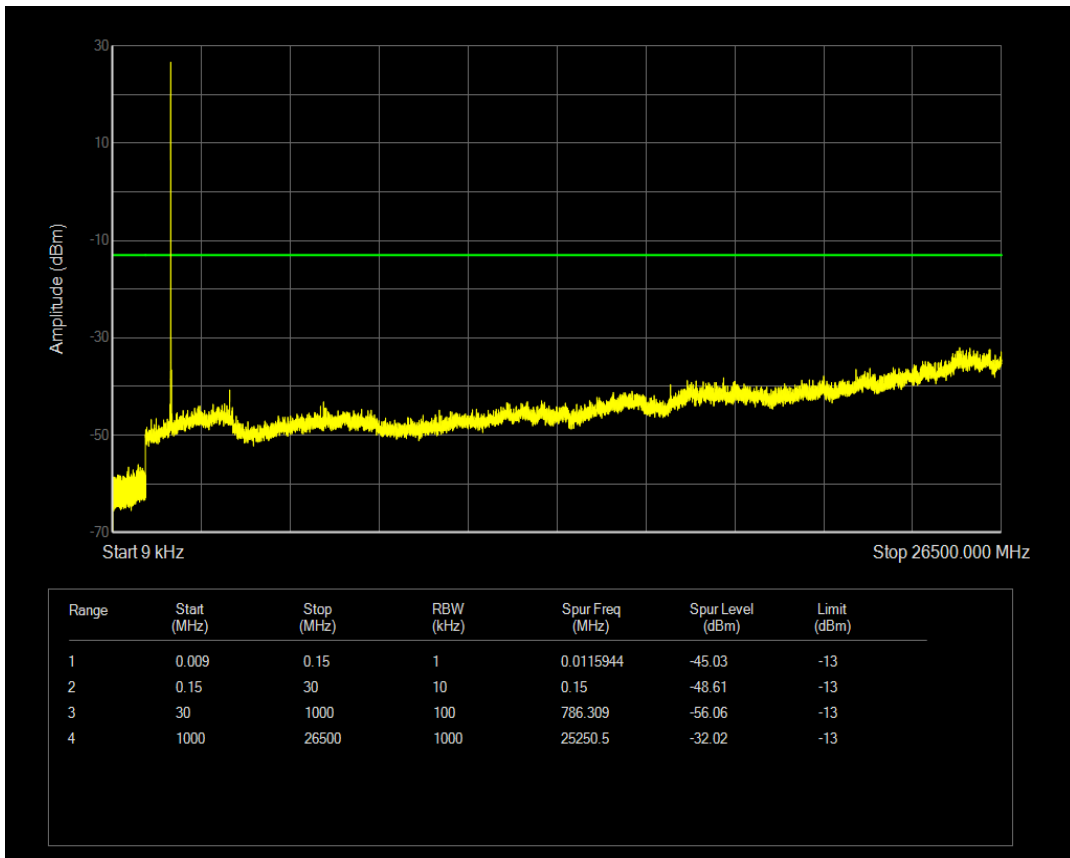

Band4 QAM16 BW=1.4MHz Channel=20393 RB Size=1 Position=#0

Band4 QAM16 BW=1.4MHz Channel=20393 RB Size=6 Position=#0