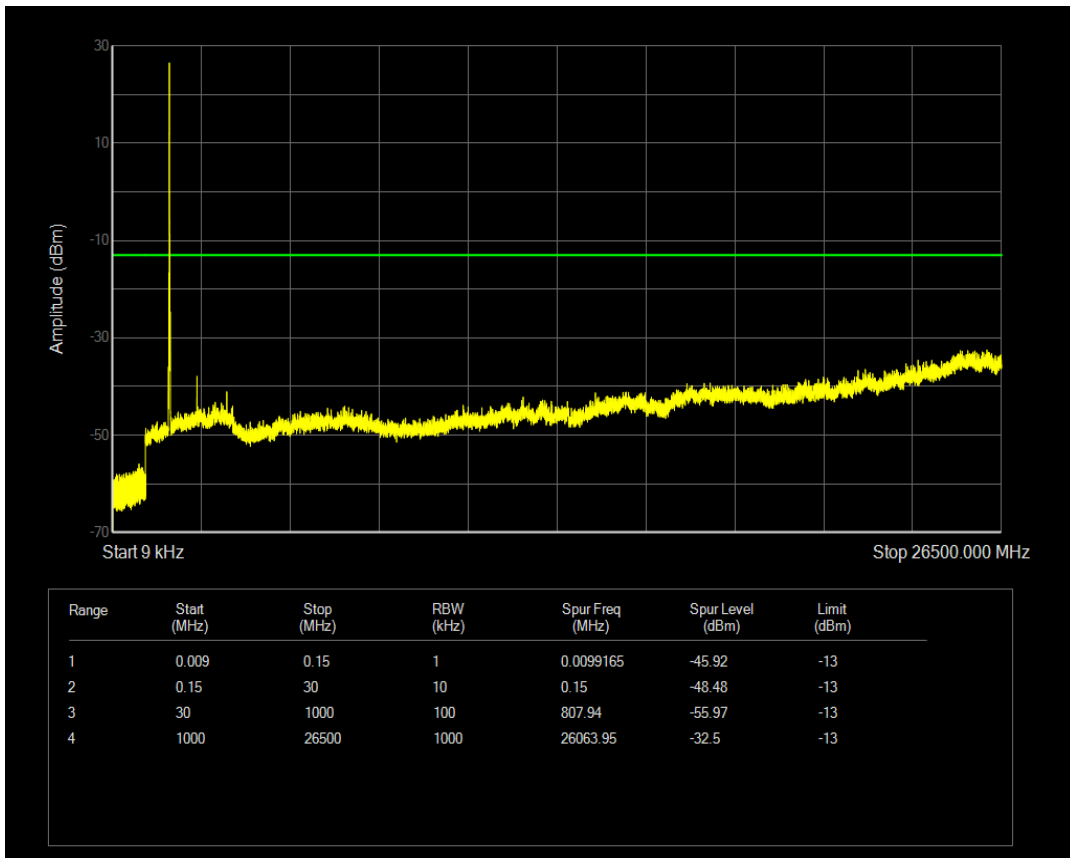

Band4 QPSK BW=10MHz Channel=20350 RB Size=1 Position=#0

Band4 QPSK BW=10MHz Channel=20350 RB Size=50 Position=#0

Band4 QAM16 BW=10MHz Channel=20350 RB Size=1 Position=#0

Band4 QAM16 BW=10MHz Channel=20350 RB Size=50 Position=#0

Band4 QPSK BW=15MHz Channel=20025 RB Size=1 Position=#0

Band4 QPSK BW=15MHz Channel=20025 RB Size=75 Position=#0

Band4 QAM16 BW=15MHz Channel=20025 RB Size=1 Position=#0

Band4 QAM16 BW=15MHz Channel=20025 RB Size=75 Position=#0