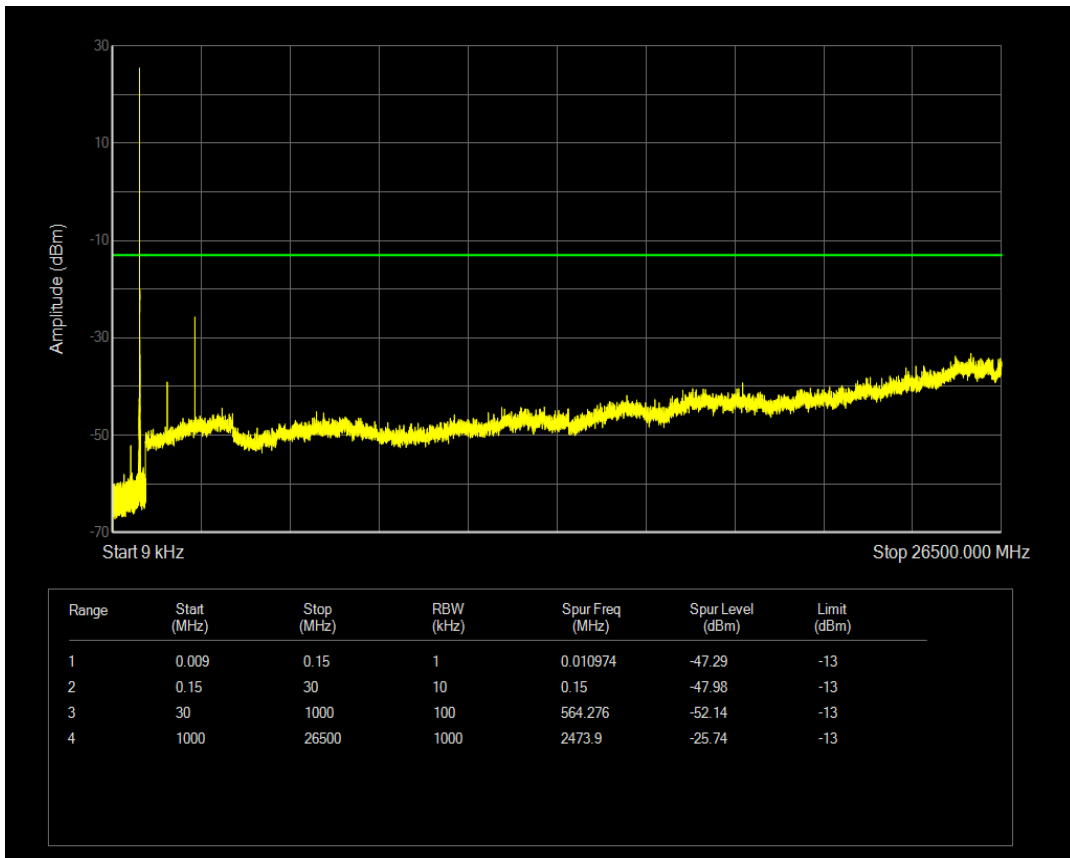

Band26(824-849) QPSK BW=3MHz Channel=26805 RB Size=1 Position=#0

Band26(824-849) QPSK BW=3MHz Channel=26805 RB Size=15 Position=#0