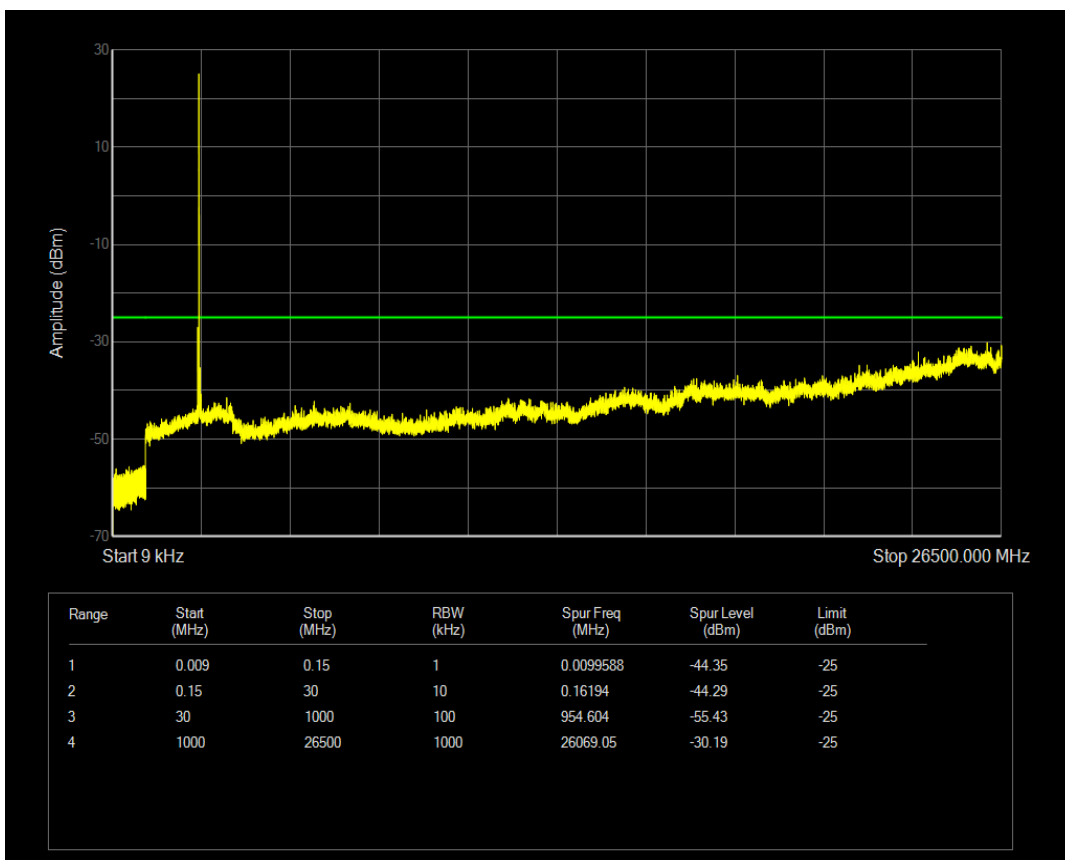

Band41 QPSK BW=5MHz Channel=40620 RB Size=1 Position=#0

Band41 QPSK BW=5MHz Channel=40620 RB Size=25 Position=#0