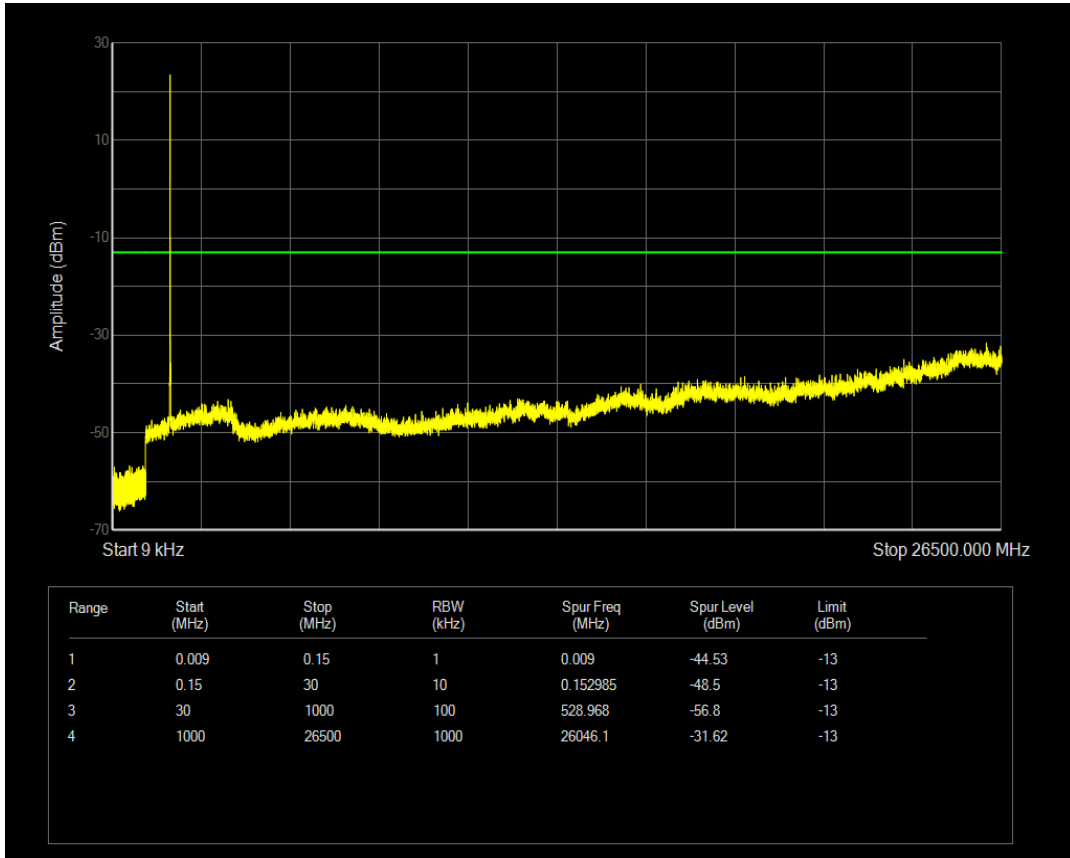

Band4 QPSK BW=3MHz Channel=20175 RB Size=1 Position=#0

Band4 QPSK BW=3MHz Channel=20175 RB Size=15 Position=#0

Band4 QAM16 BW=3MHz Channel=20175 RB Size=1 Position=#0

Band4 QAM16 BW=3MHz Channel=20175 RB Size=15 Position=#0