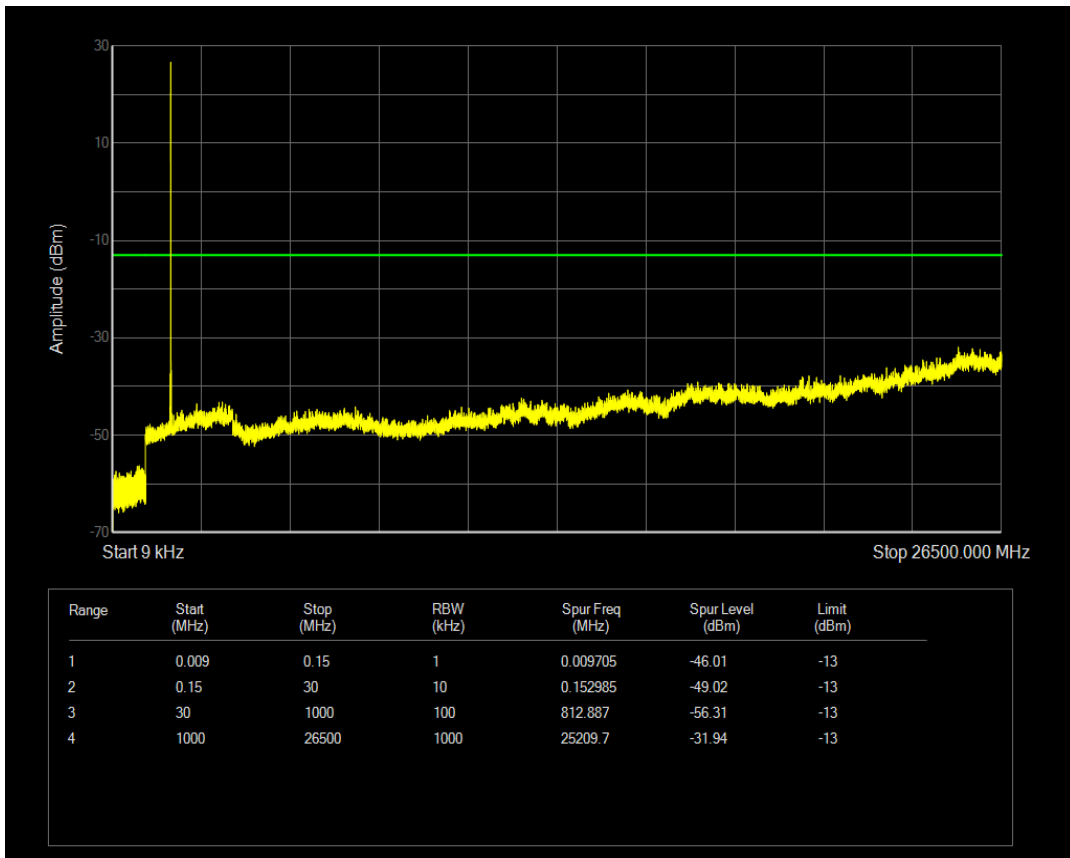

Band4 QPSK BW=1.4MHz Channel=20393 RB Size=1 Position=#0

Band4 QPSK BW=1.4MHz Channel=20393 RB Size=6 Position=#0