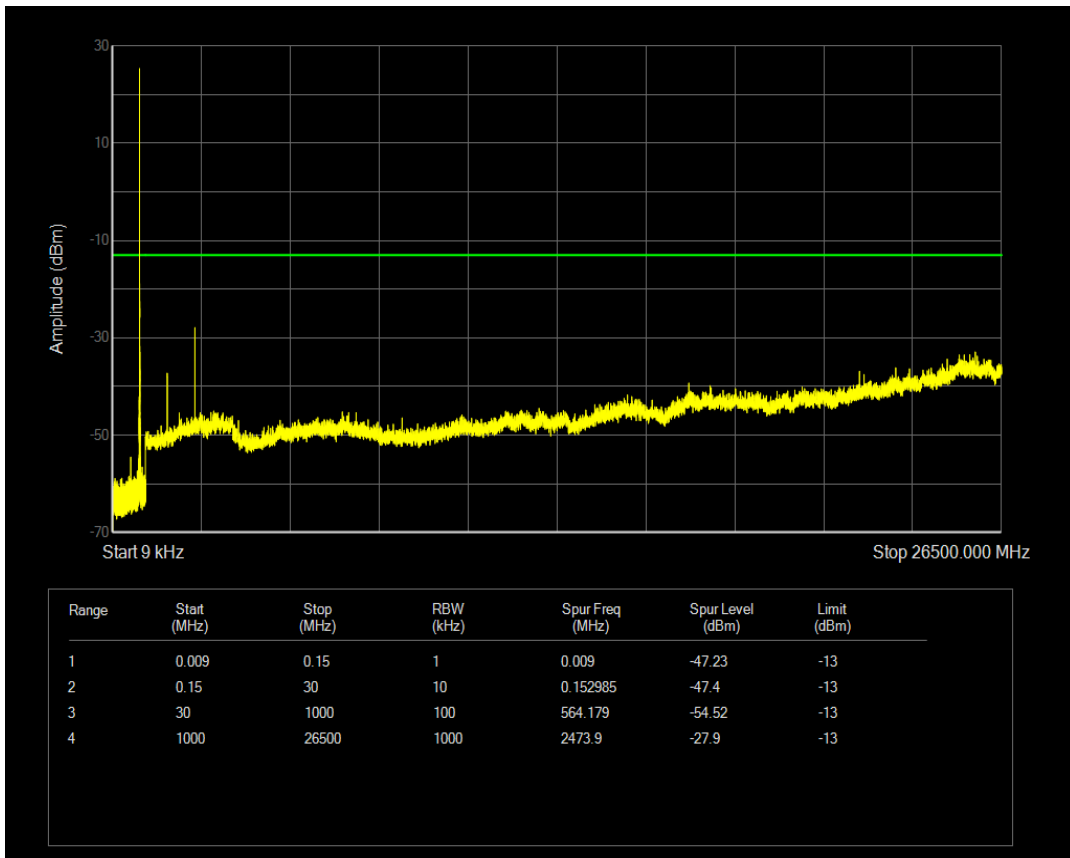

Band26(824-849) QPSK BW=3MHz Channel=26805 RB Size=1 Position=#0

Band26(824-849) QPSK BW=3MHz Channel=26805 RB Size=15 Position=#0

Band26(824-849) QAM16 BW=3MHz Channel=26805 RB Size=1 Position=#0

Band26(824-849) QAM16 BW=3MHz Channel=26805 RB Size=15 Position=#0