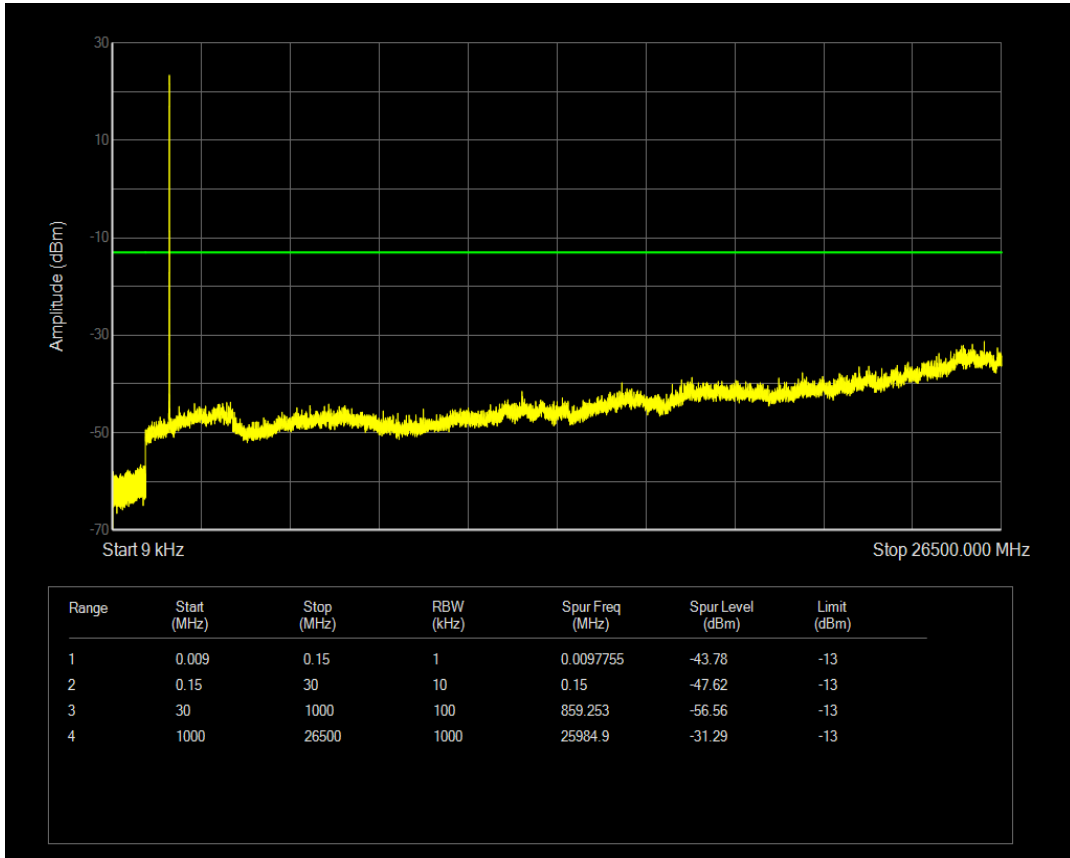

Band4 QPSK BW=3MHz Channel=19965 RB Size=1 Position=#0

Band4 QPSK BW=3MHz Channel=19965 RB Size=15 Position=#0

Band4 QAM16 BW=3MHz Channel=19965 RB Size=1 Position=#0

Band4 QAM16 BW=3MHz Channel=19965 RB Size=15 Position=#0