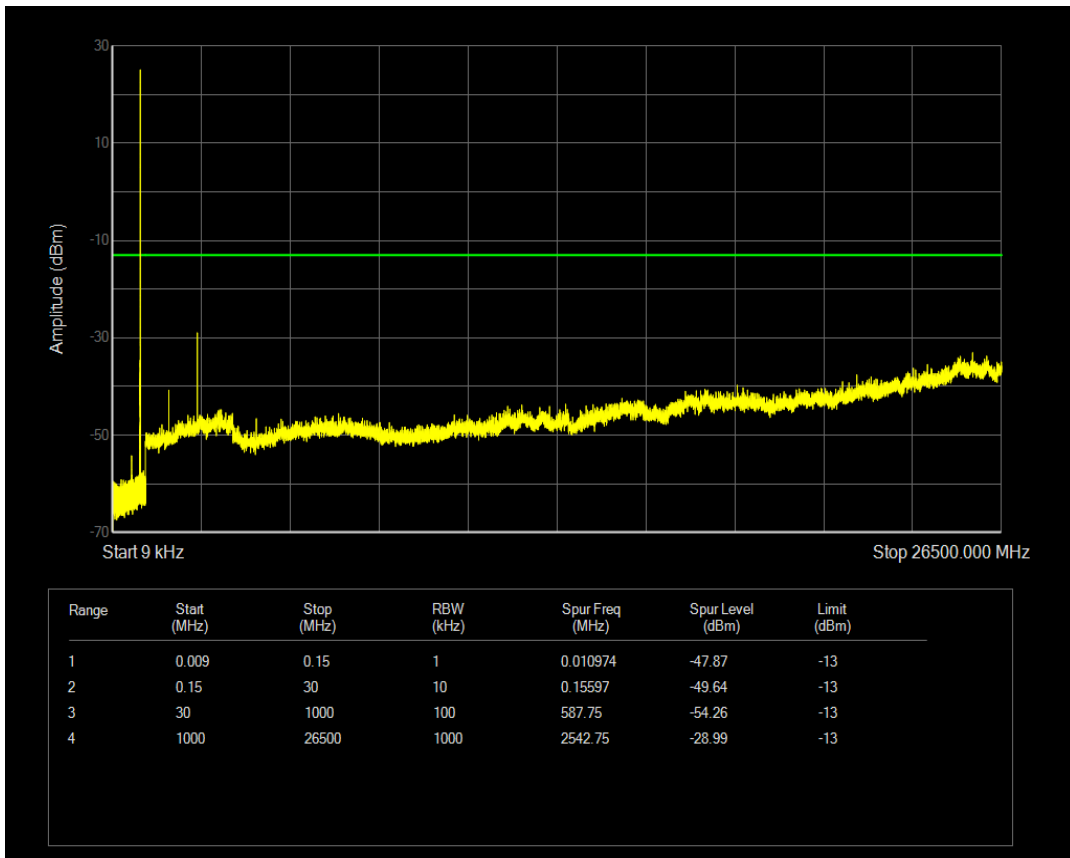

Band26(824-849) QPSK BW=1.4MHz Channel=26915 RB Size=6 Position=#0

Band26(824-849) QAM16 BW=1.4MHz Channel=26915 RB Size=1 Position=#0

Band26(824-849) QAM16 BW=1.4MHz Channel=26915 RB Size=6 Position=#0

Band26(824-849) QPSK BW=1.4MHz Channel=27033 RB Size=1 Position=#0

Band26(824-849) QPSK BW=1.4MHz Channel=27033 RB Size=6 Position=#0

Band26(824-849) QAM16 BW=1.4MHz Channel=27033 RB Size=1 Position=#0

Band26(824-849) QAM16 BW=1.4MHz Channel=27033 RB Size=6 Position=#0