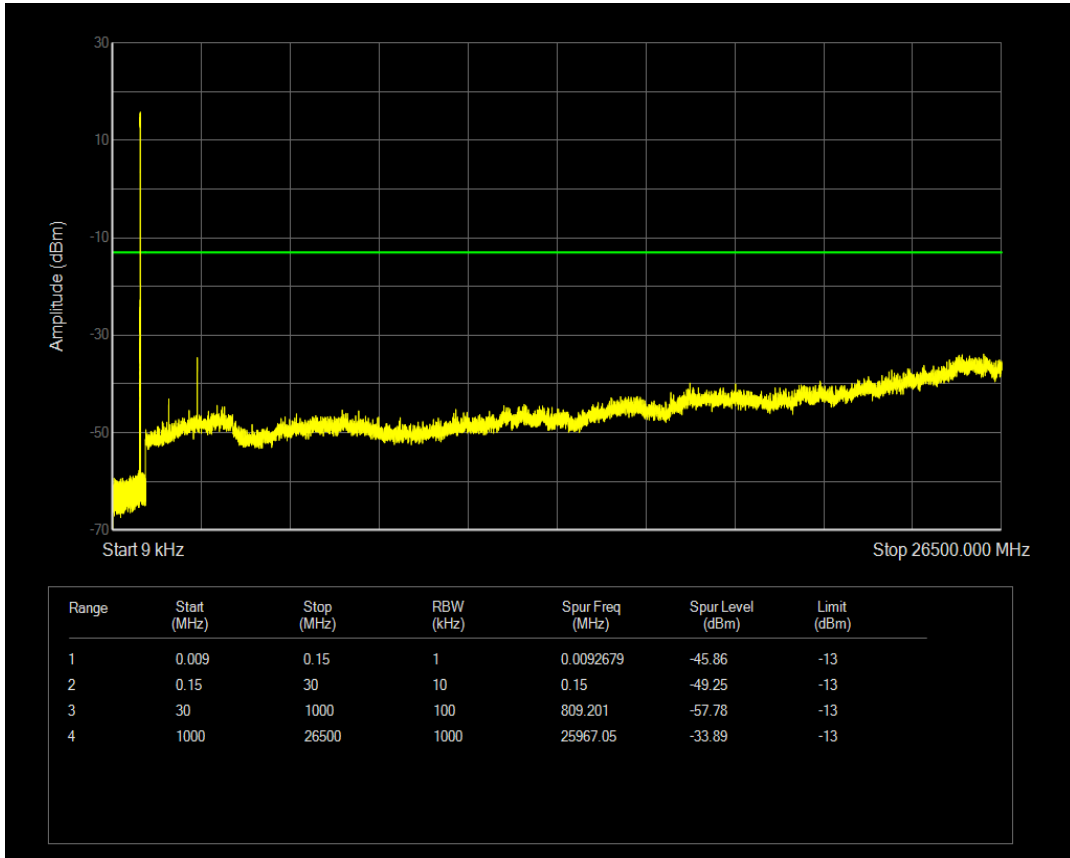

Band26(824-849) QPSK BW=3MHz Channel=27025 RB Size=1 Position=#0

Band26(824-849) QPSK BW=3MHz Channel=27025 RB Size=15 Position=#0

Band26(824-849) QAM16 BW=3MHz Channel=27025 RB Size=1 Position=#0

Band26(824-849) QAM16 BW=3MHz Channel=27025 RB Size=15 Position=#0

Band26(824-849) QPSK BW=5MHz Channel=26815 RB Size=1 Position=#0

Band26(824-849) QPSK BW=5MHz Channel=26815 RB Size=25 Position=#0

Band26(824-849) QAM16 BW=5MHz Channel=26815 RB Size=1 Position=#0

Band26(824-849) QAM16 BW=5MHz Channel=26815 RB Size=25 Position=#0