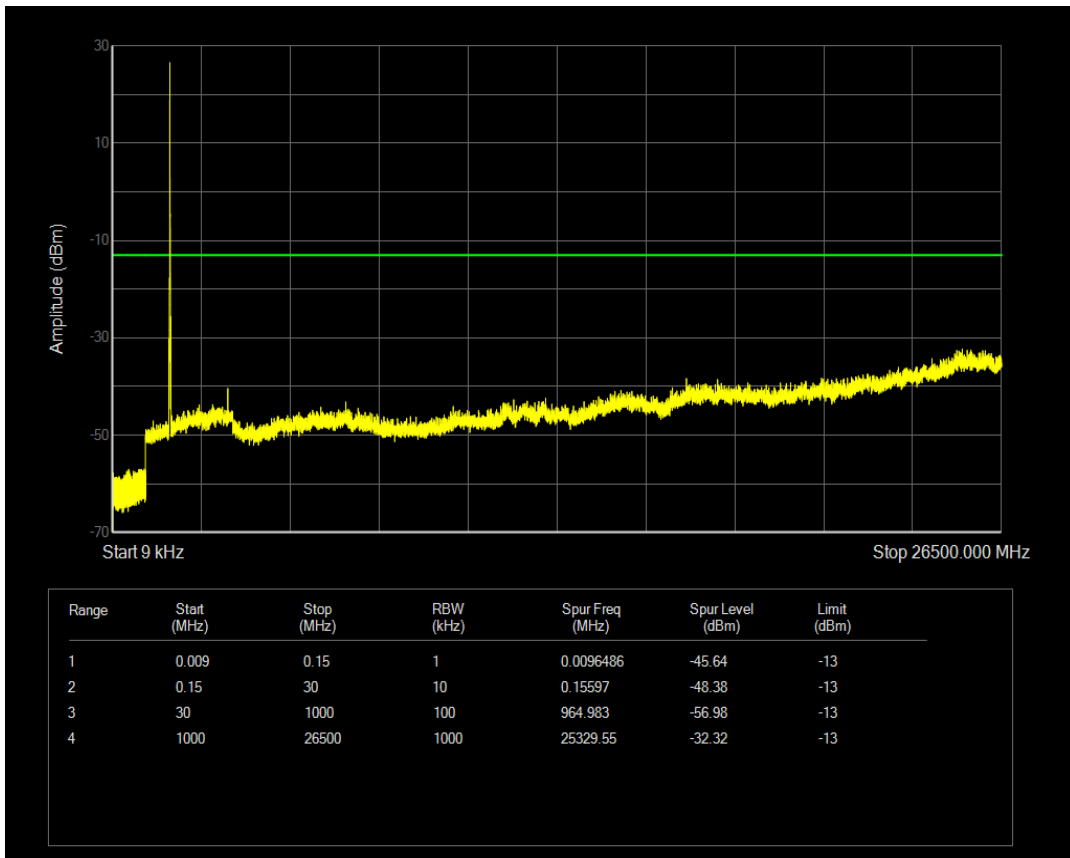

Band4 QPSK BW=15MHz Channel=20175 RB Size=1 Position=#0

Band4 QPSK BW=15MHz Channel=20175 RB Size=75 Position=#0