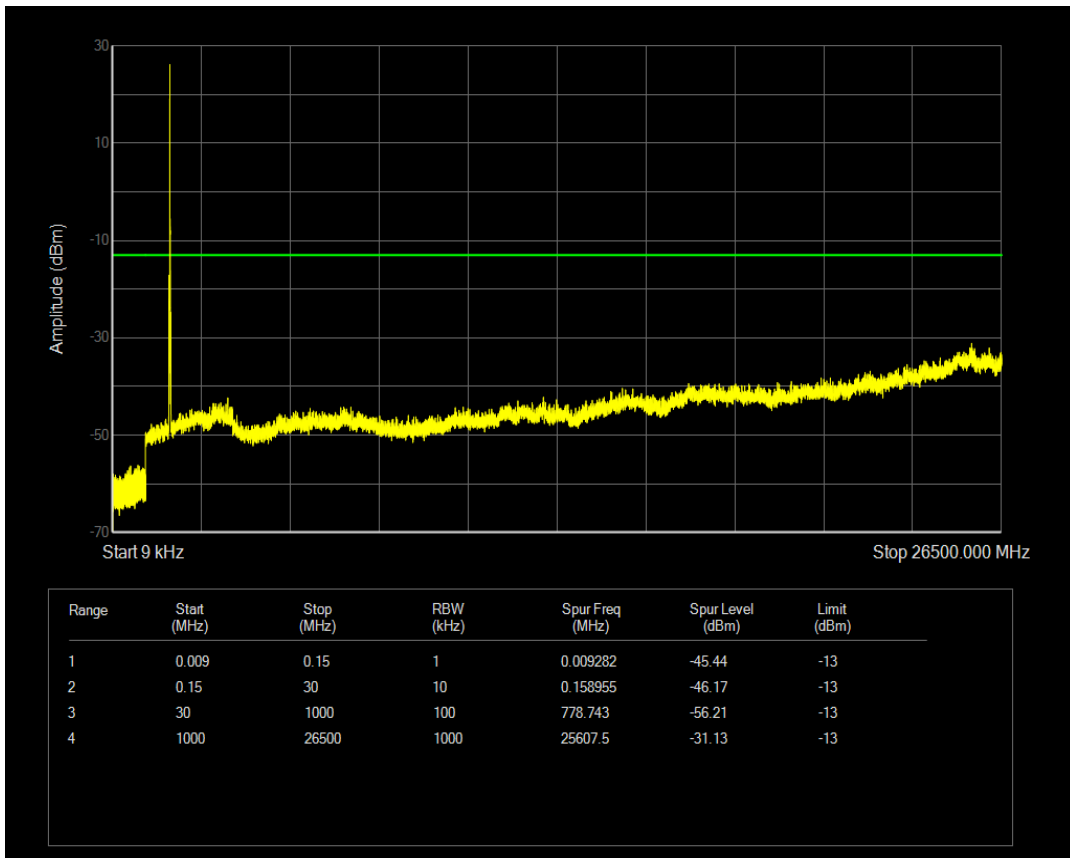

Band4 QAM16 BW=15MHz Channel=20175 RB Size=1 Position=#0

Band4 QAM16 BW=15MHz Channel=20175 RB Size=75 Position=#0