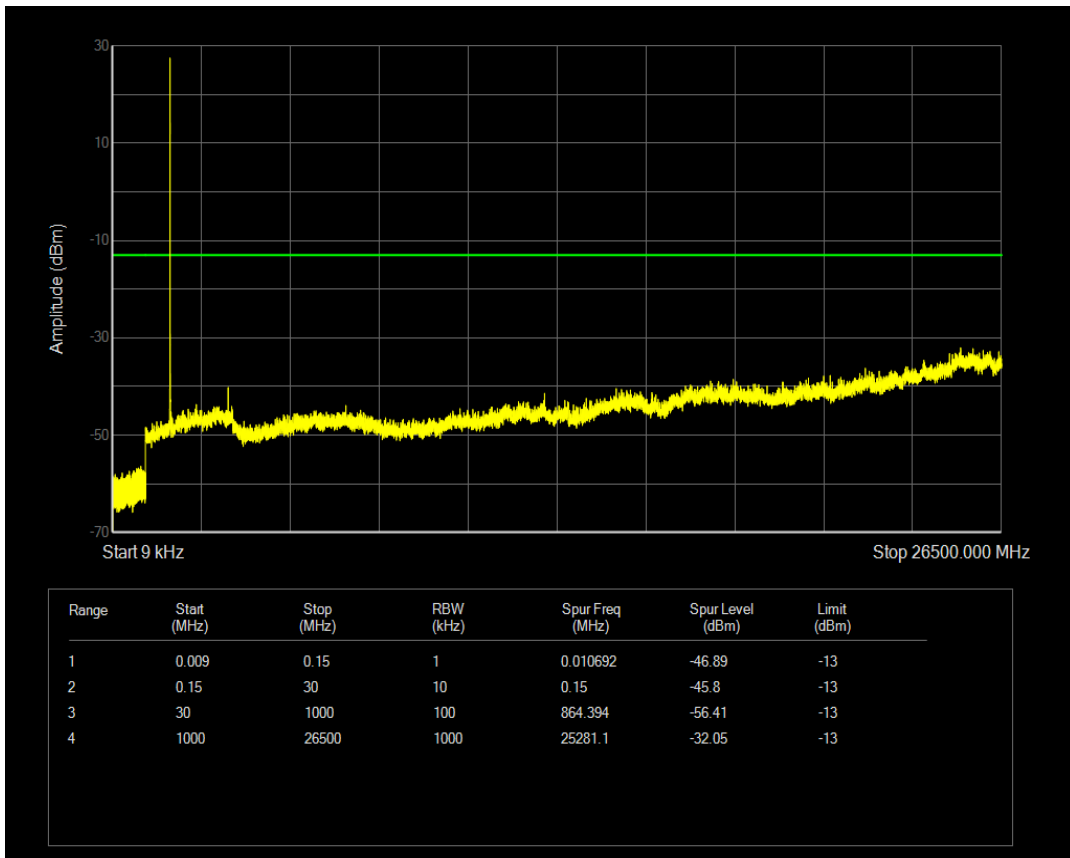

Band4 QPSK BW=3MHz Channel=20175 RB Size=1 Position=#0

Band4 QPSK BW=3MHz Channel=20175 RB Size=15 Position=#0