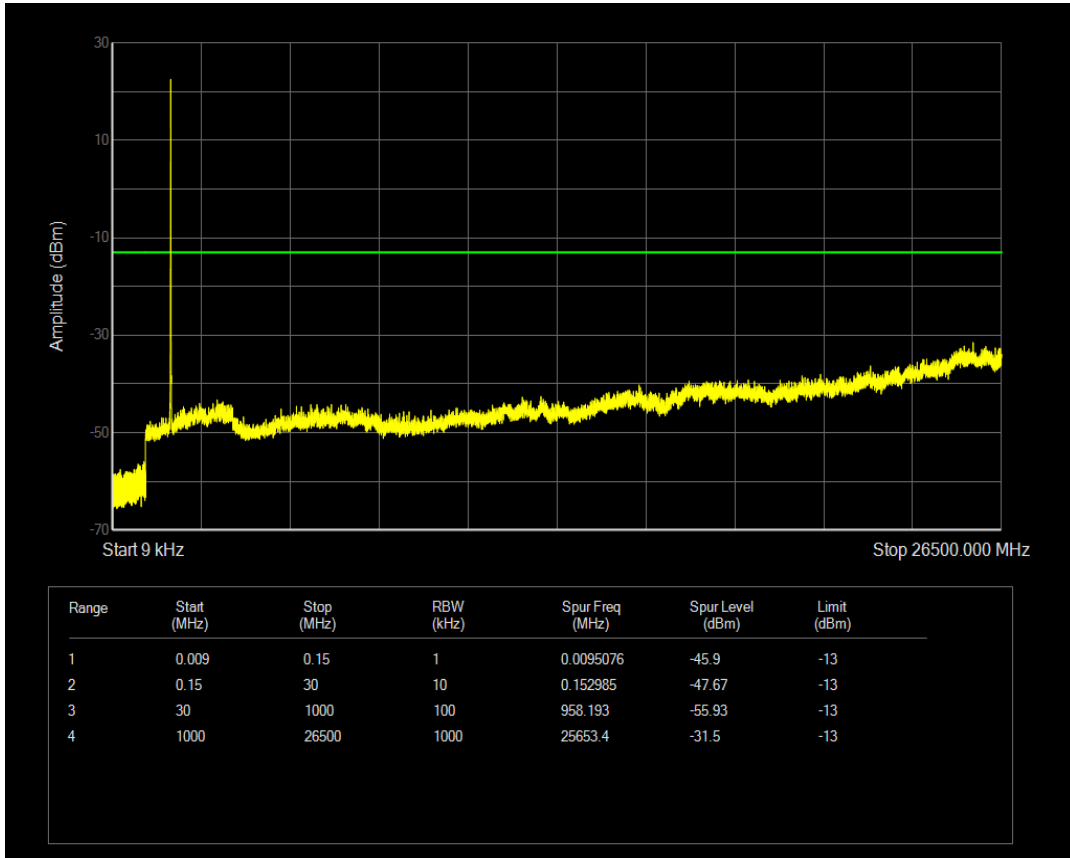

Band4 QPSK BW=5MHz Channel=20375 RB Size=1 Position=#0

Band4 QPSK BW=5MHz Channel=20375 RB Size=25 Position=#0

Band4 QAM16 BW=5MHz Channel=20375 RB Size=1 Position=#0

Band4 QAM16 BW=5MHz Channel=20375 RB Size=25 Position=#0

Band4 QPSK BW=10MHz Channel=20000 RB Size=1 Position=#0

Band4 QPSK BW=10MHz Channel=20000 RB Size=50 Position=#0

Band4 QAM16 BW=10MHz Channel=20000 RB Size=1 Position=#0

Band4 QAM16 BW=10MHz Channel=20000 RB Size=50 Position=#0