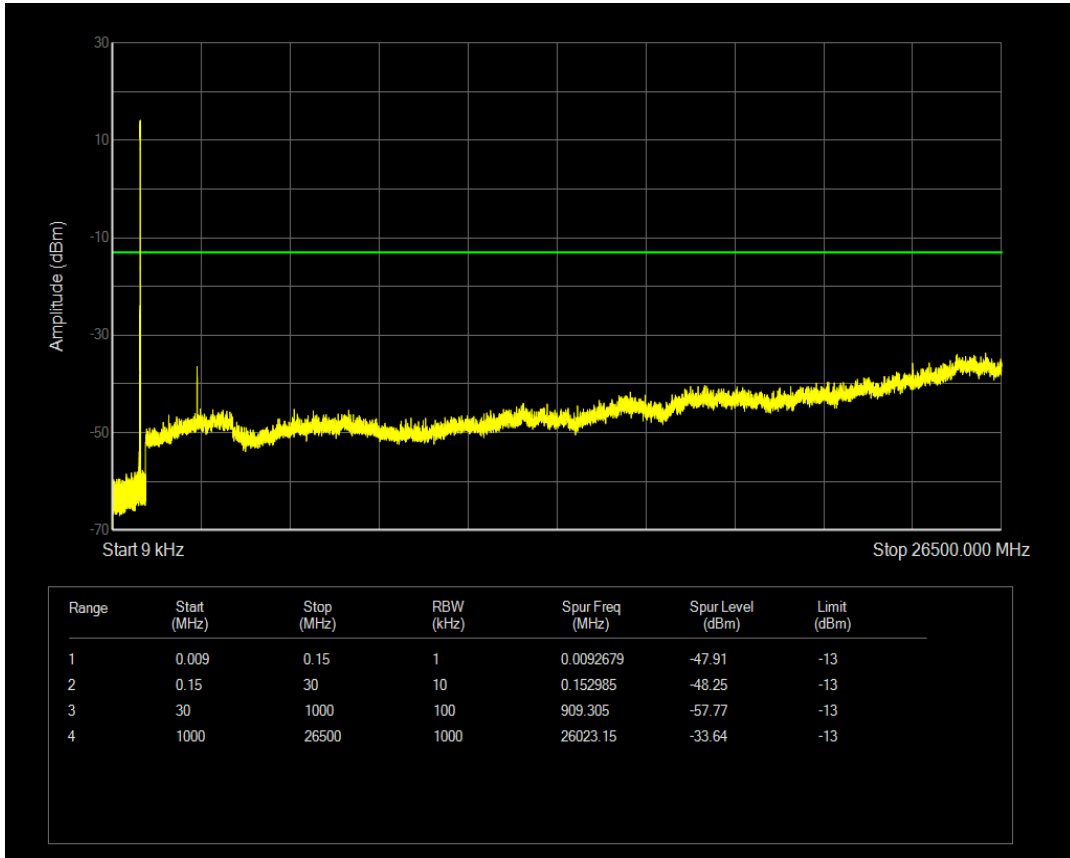

Band26(824-849) QPSK BW=5MHz Channel=27015 RB Size=1 Position=#0

Band26(824-849) QPSK BW=5MHz Channel=27015 RB Size=25 Position=#0

Band26(824-849) QAM16 BW=5MHz Channel=27015 RB Size=1 Position=#0

Band26(824-849) QAM16 BW=5MHz Channel=27015 RB Size=25 Position=#0

Band26(824-849) QPSK BW=10MHz Channel=26840 RB Size=1 Position=#0

Band26(824-849) QPSK BW=10MHz Channel=26840 RB Size=50 Position=#0

Band26(824-849) QAM16 BW=10MHz Channel=26840 RB Size=1 Position=#0

Band26(824-849) QAM16 BW=10MHz Channel=26840 RB Size=50 Position=#0