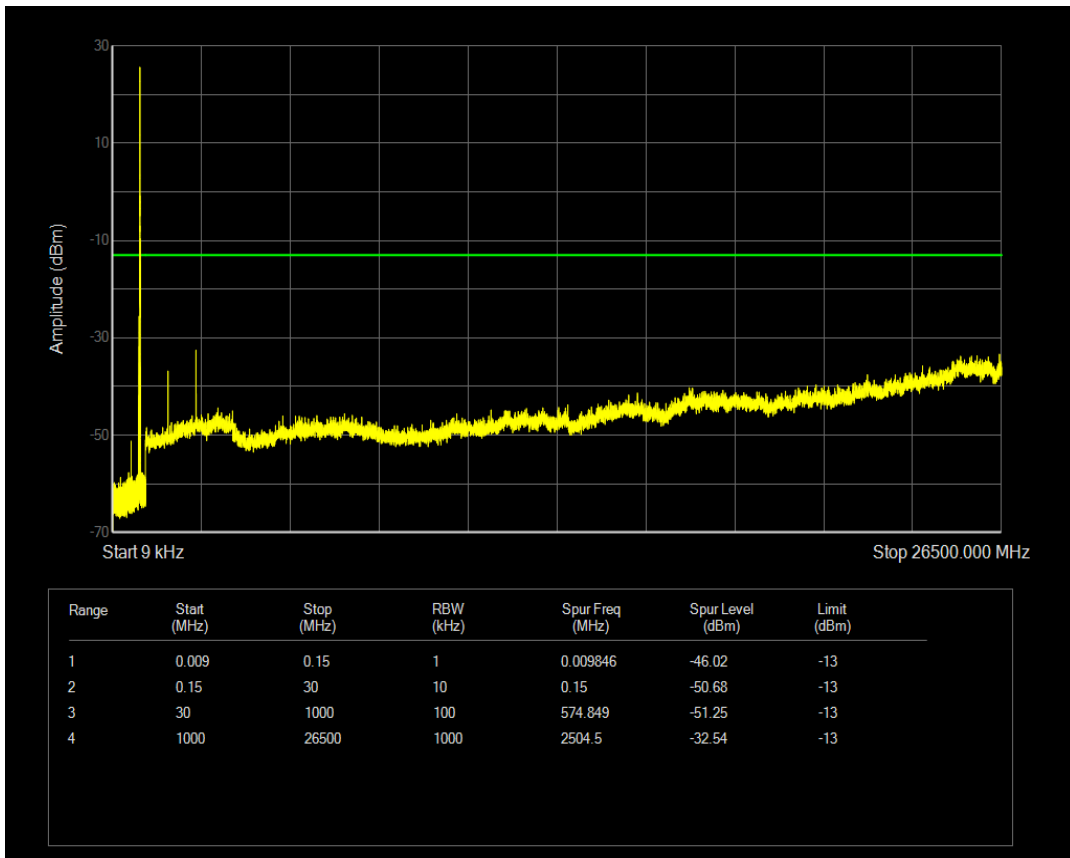

Band26(824-849) QAM16 BW=15MHz Channel=26965 RB Size=1 Position=#0

Band26(824-849) QAM16 BW=15MHz Channel=26965 RB Size=75 Position=#0