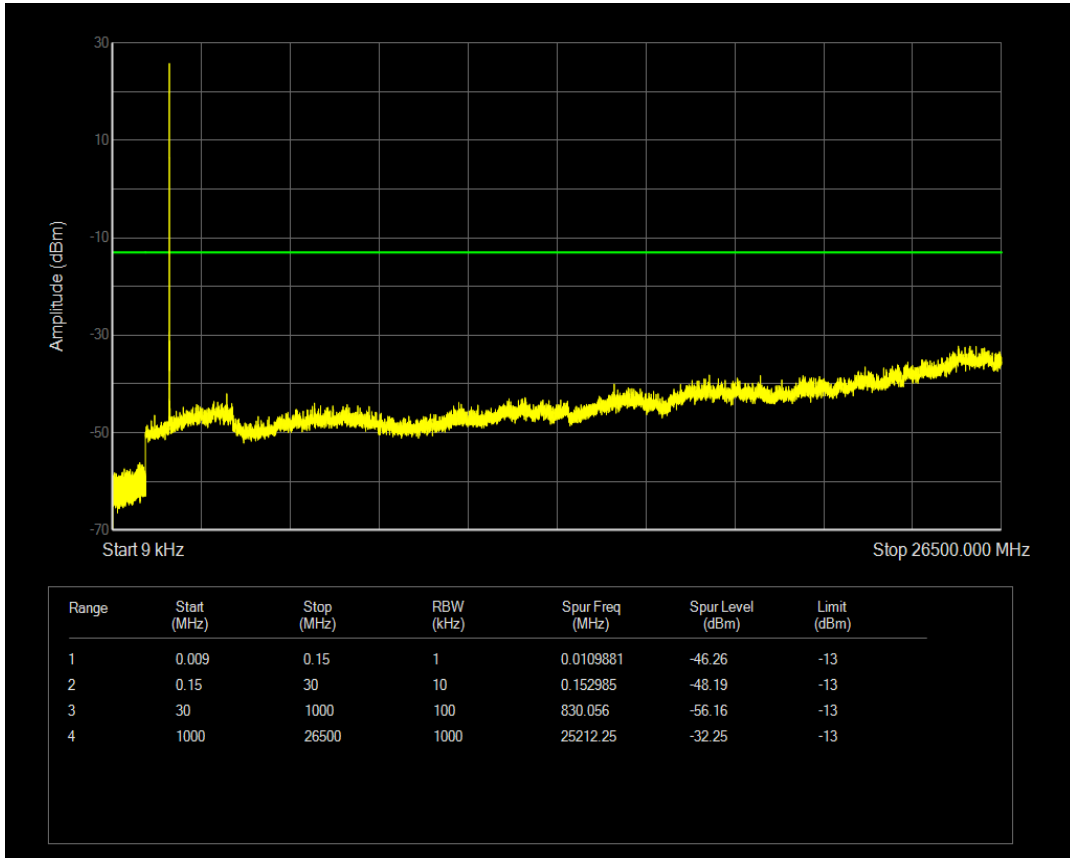

Band26(824-849) QPSK BW=15MHz Channel=26965 RB Size=1 Position=#0

Band26(824-849) QPSK BW=15MHz Channel=26965 RB Size=75 Position=#0

Band26(824-849) QAM16 BW=15MHz Channel=26965 RB Size=1 Position=#0

Band26(824-849) QAM16 BW=15MHz Channel=26965 RB Size=75 Position=#0

Band4 QPSK BW=1.4MHz Channel=19957 RB Size=1 Position=#0

Band4 QPSK BW=1.4MHz Channel=19957 RB Size=6 Position=#0

Band4 QAM16 BW=1.4MHz Channel=19957 RB Size=1 Position=#0

Band4 QAM16 BW=1.4MHz Channel=19957 RB Size=6 Position=#0