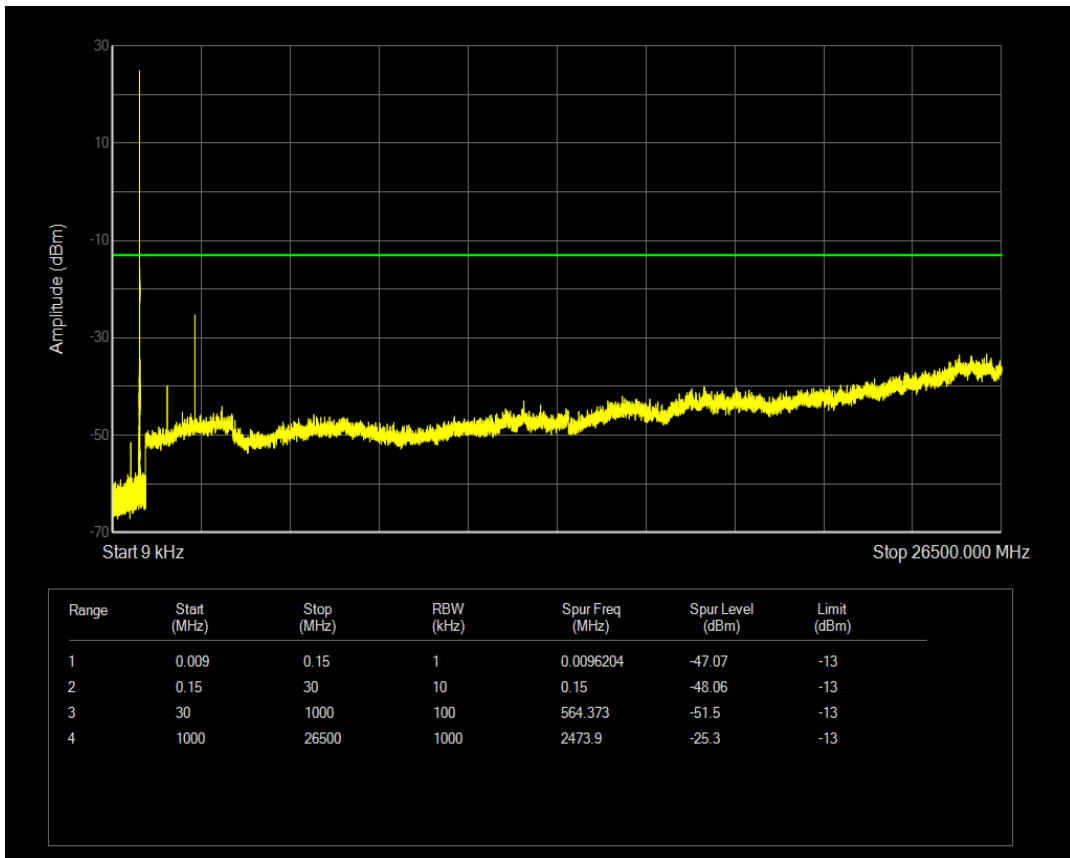

Band26(824-849) QPSK BW=5MHz Channel=26815 RB Size=1 Position=#0

Band26(824-849) QPSK BW=5MHz Channel=26815 RB Size=25 Position=#0