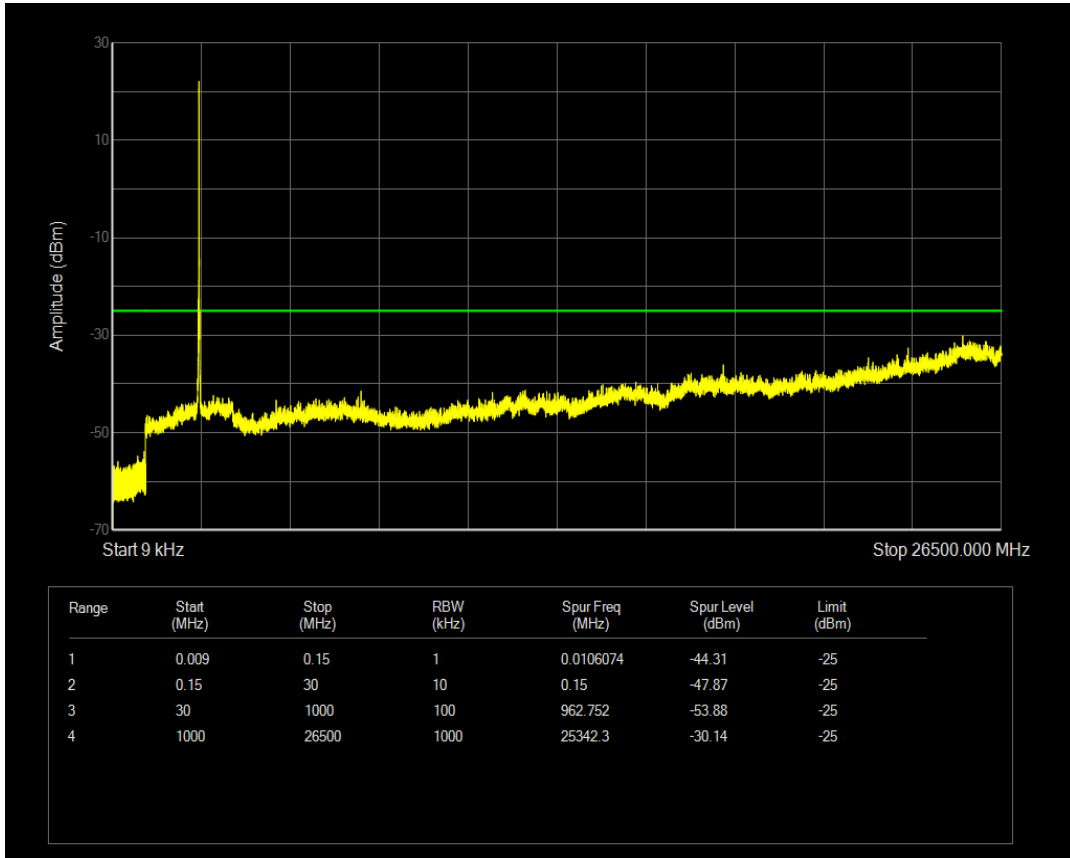

Band41 QPSK BW=10MHz Channel=40620 RB Size=50 Position=#0

Band41 QAM16 BW=10MHz Channel=40620 RB Size=1 Position=#0