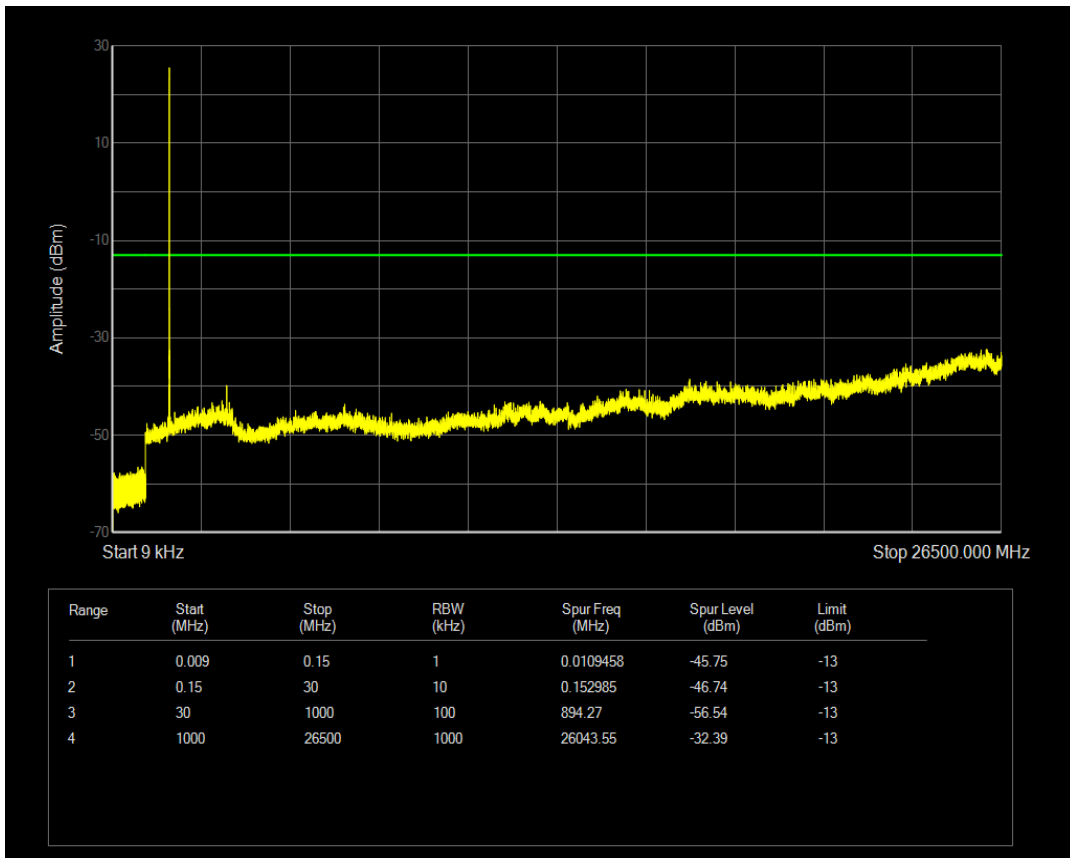

Band26(824-849) QPSK BW=15MHz Channel=26965 RB Size=1 Position=#0

Band26(824-849) QPSK BW=15MHz Channel=26965 RB Size=75 Position=#0

Band26(824-849) QAM16 BW=15MHz Channel=26965 RB Size=1 Position=#0

Band26(824-849) QAM16 BW=15MHz Channel=26965 RB Size=75 Position=#0

Band4 QPSK BW=1.4MHz Channel=19957 RB Size=1 Position=#0

Band4 QPSK BW=1.4MHz Channel=19957 RB Size=6 Position=#0

Band4 QAM16 BW=1.4MHz Channel=19957 RB Size=1 Position=#0

Band4 QAM16 BW=1.4MHz Channel=19957 RB Size=6 Position=#0