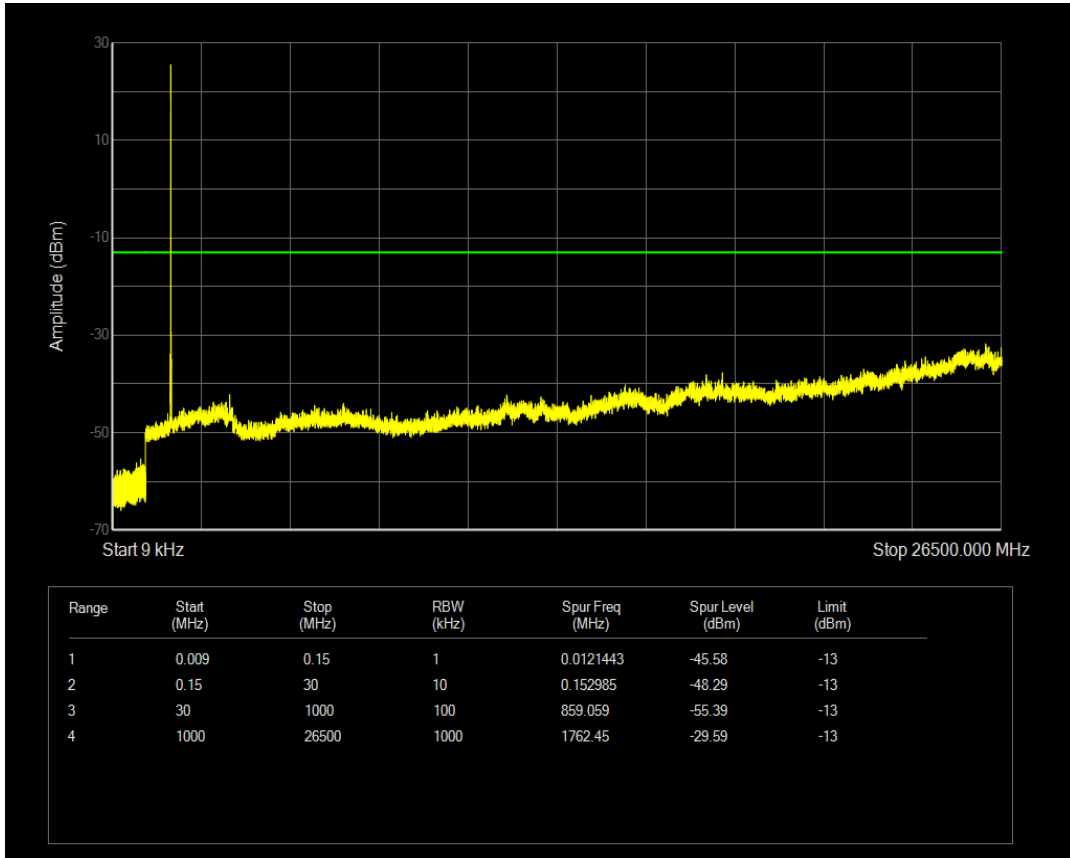

Band4 QPSK BW=1.4MHz Channel=20393 RB Size=1 Position=#0

Band4 QPSK BW=1.4MHz Channel=20393 RB Size=6 Position=#0

Band4 QAM16 BW=1.4MHz Channel=20393 RB Size=1 Position=#0

Band4 QAM16 BW=1.4MHz Channel=20393 RB Size=6 Position=#0