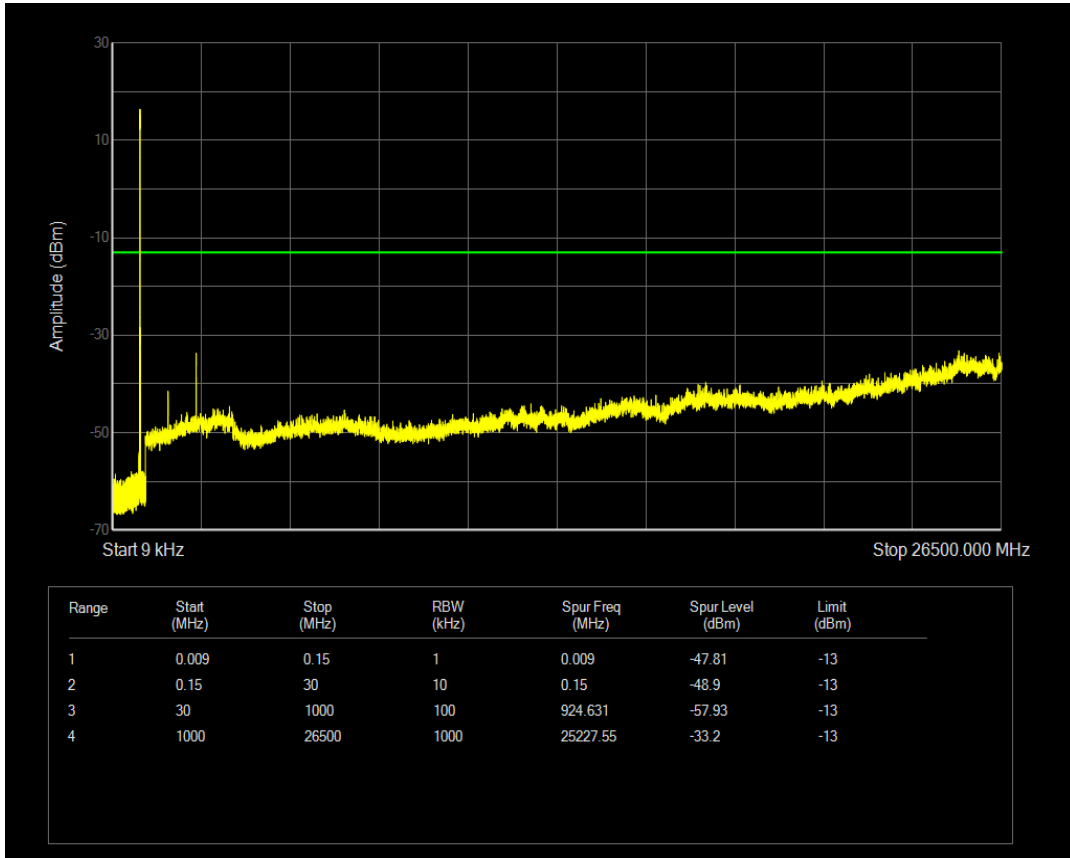

Band26(824-849) QPSK BW=3MHz Channel=26915 RB Size=1 Position=#0

Band26(824-849) QPSK BW=3MHz Channel=26915 RB Size=15 Position=#0

Band26(824-849) QAM16 BW=3MHz Channel=26915 RB Size=1 Position=#0

Band26(824-849) QAM16 BW=3MHz Channel=26915 RB Size=15 Position=#0

Band26(824-849) QPSK BW=3MHz Channel=27025 RB Size=1 Position=#0

Band26(824-849) QPSK BW=3MHz Channel=27025 RB Size=15 Position=#0

Band26(824-849) QAM16 BW=3MHz Channel=27025 RB Size=1 Position=#0

Band26(824-849) QAM16 BW=3MHz Channel=27025 RB Size=15 Position=#0