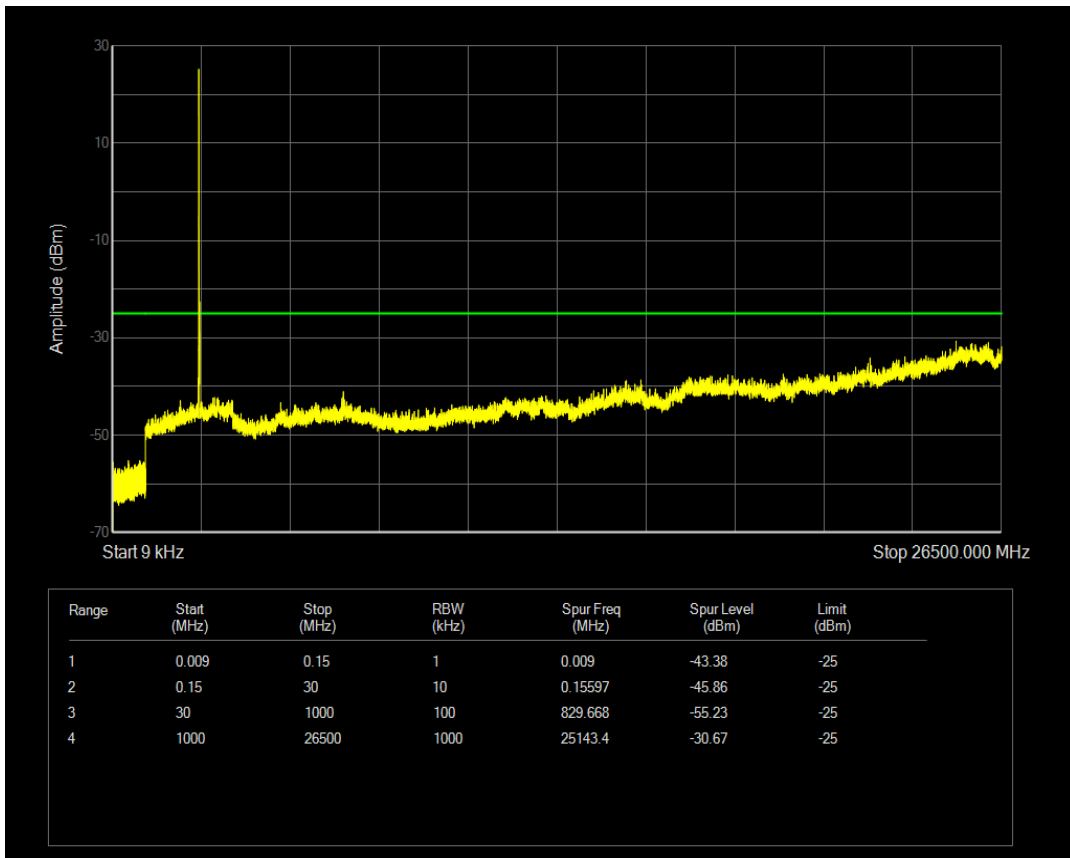

Band41 QAM16 BW=10MHz Channel=40620 RB Size=1 Position=#0

Band41 QAM16 BW=10MHz Channel=40620 RB Size=50 Position=#0