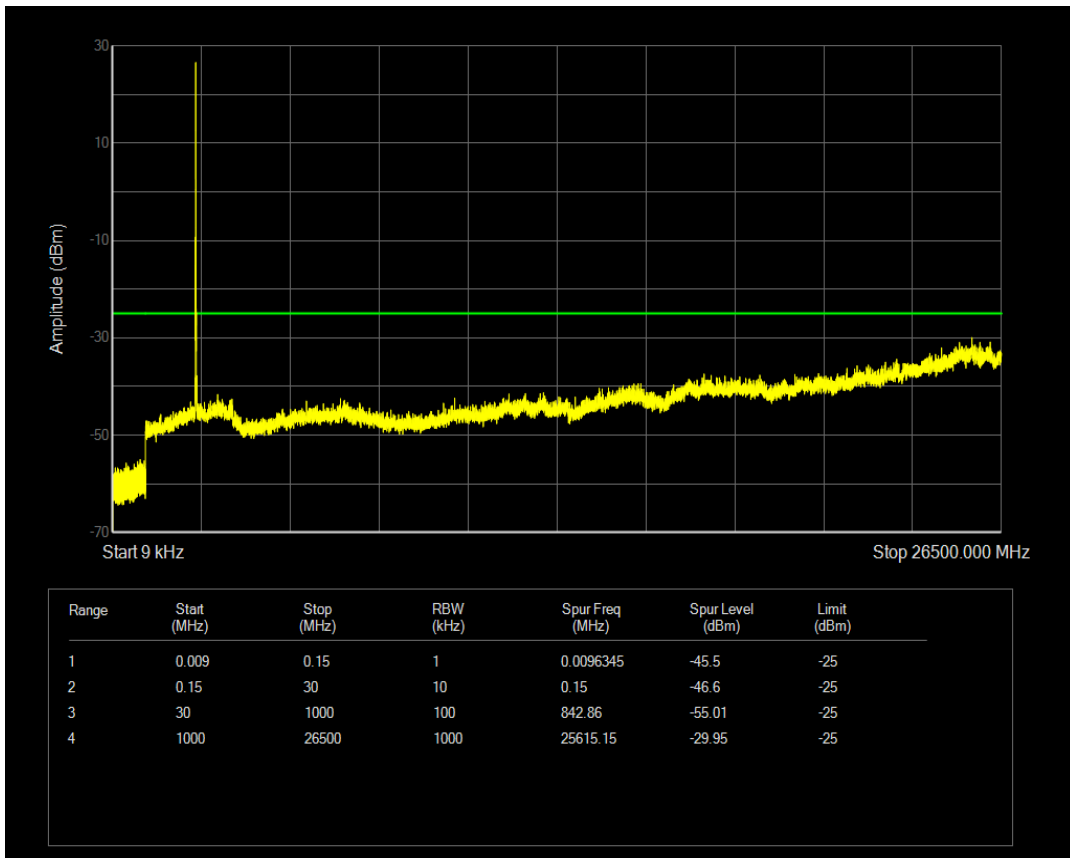

Band41 QPSK BW=10MHz Channel=39700 RB Size=1 Position=#0

Band41 QPSK BW=10MHz Channel=39700 RB Size=50 Position=#0