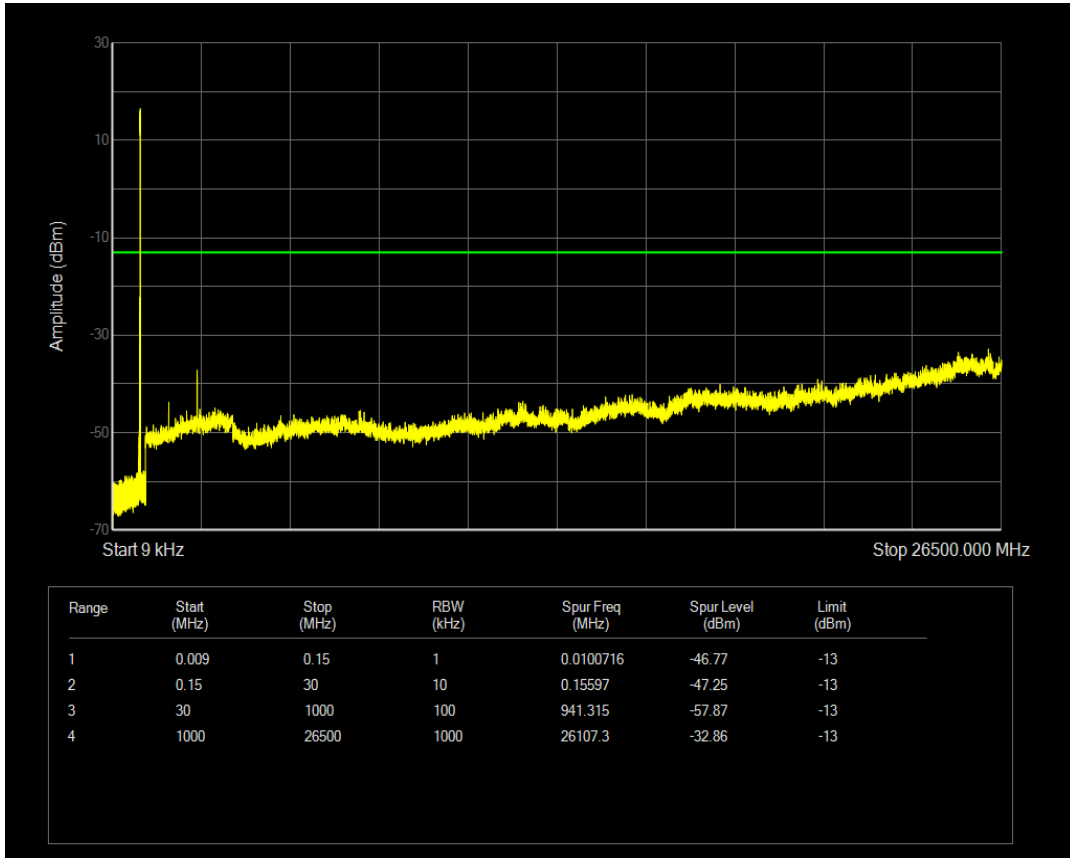

Band26(824-849) QPSK BW=5MHz Channel=26915 RB Size=1 Position=#0

Band26(824-849) QPSK BW=5MHz Channel=26915 RB Size=25 Position=#0

Band26(824-849) QAM16 BW=5MHz Channel=26915 RB Size=1 Position=#0

Band26(824-849) QAM16 BW=5MHz Channel=26915 RB Size=25 Position=#0

Band26(824-849) QPSK BW=5MHz Channel=27015 RB Size=1 Position=#0

Band26(824-849) QPSK BW=5MHz Channel=27015 RB Size=25 Position=#0

Band26(824-849) QAM16 BW=5MHz Channel=27015 RB Size=1 Position=#0

Band26(824-849) QAM16 BW=5MHz Channel=27015 RB Size=25 Position=#0