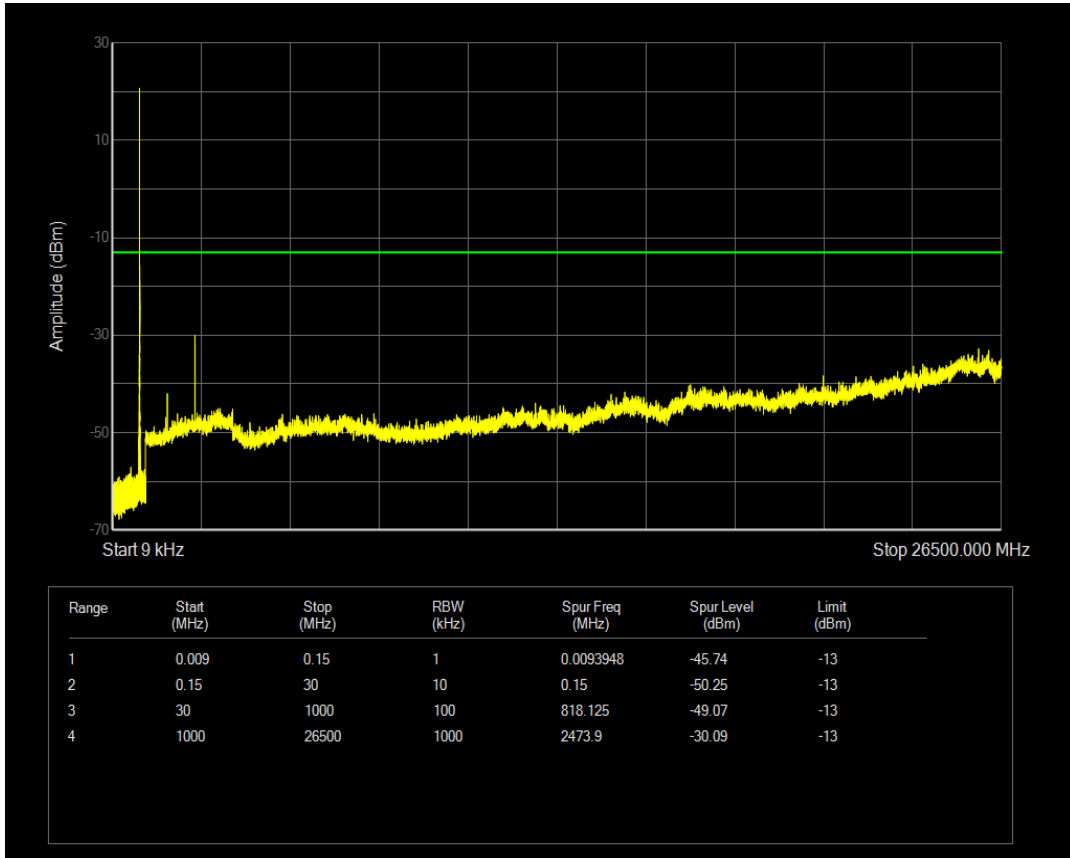

Band26(814-824) QAM16 BW=10MHz Channel=26740 RB Size=1 Position=#0

Band26(814-824) QAM16 BW=10MHz Channel=26740 RB Size=50 Position=#0

Band26(824-849) QPSK BW=1.4MHz Channel=26797 RB Size=1 Position=#0

Band26(824-849) QPSK BW=1.4MHz Channel=26797 RB Size=6 Position=#0

Band26(824-849) QAM16 BW=1.4MHz Channel=26797 RB Size=1 Position=#0

Band26(824-849) QAM16 BW=1.4MHz Channel=26797 RB Size=6 Position=#0

Band26(824-849) QPSK BW=1.4MHz Channel=26915 RB Size=1 Position=#0