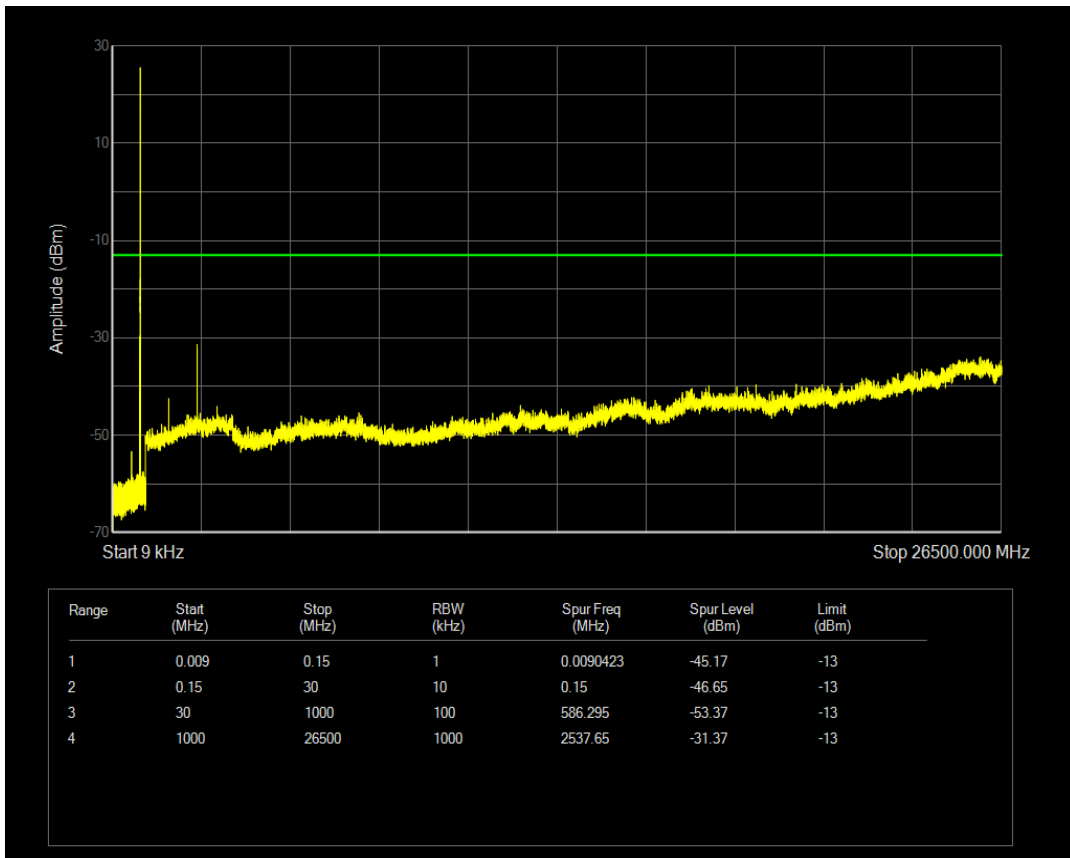

Band26(824-849) QAM16 BW=3MHz Channel=27025 RB Size=1 Position=#0

Band26(824-849) QAM16 BW=3MHz Channel=27025 RB Size=15 Position=#0