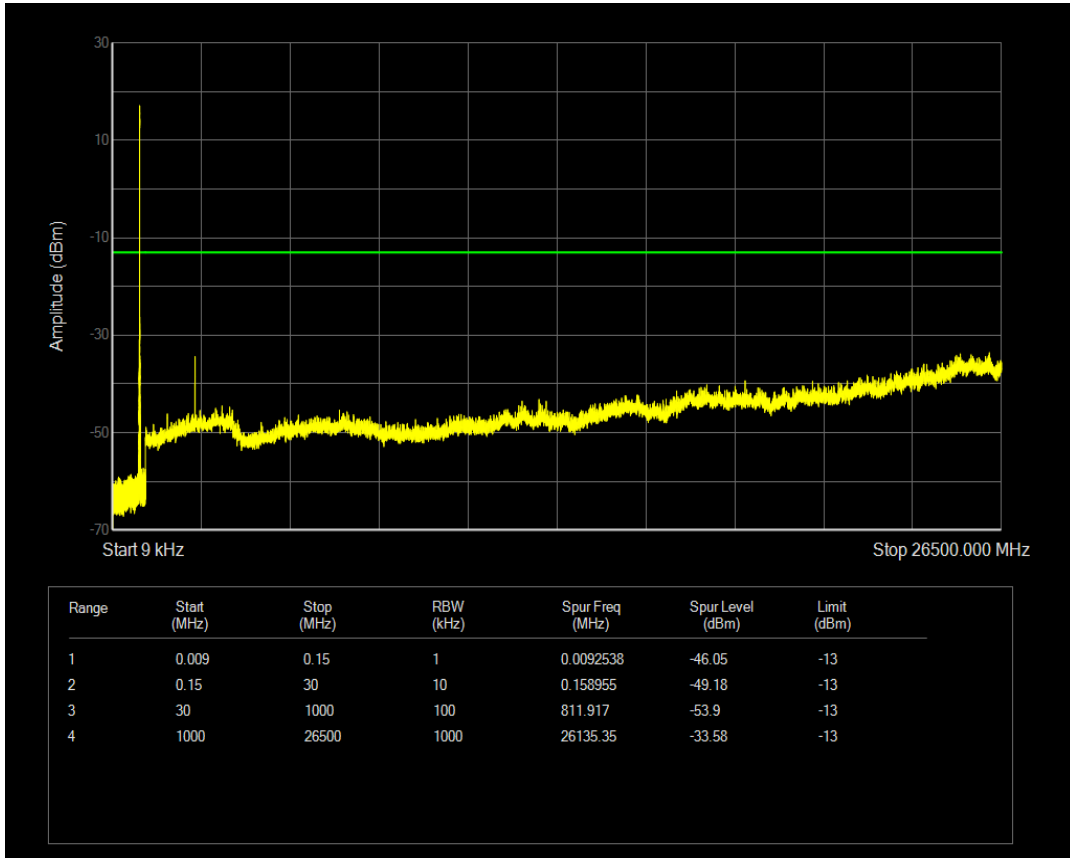

Band26(824-849) QPSK BW=3MHz Channel=26805 RB Size=1 Position=#0

Band26(824-849) QPSK BW=3MHz Channel=26805 RB Size=15 Position=#0

Band26(824-849) QAM16 BW=3MHz Channel=26805 RB Size=1 Position=#0

Band26(824-849) QAM16 BW=3MHz Channel=26805 RB Size=15 Position=#0

Band26(824-849) QPSK BW=3MHz Channel=26915 RB Size=1 Position=#0

Band26(824-849) QPSK BW=3MHz Channel=26915 RB Size=15 Position=#0

Band26(824-849) QAM16 BW=3MHz Channel=26915 RB Size=1 Position=#0

Band26(824-849) QAM16 BW=3MHz Channel=26915 RB Size=15 Position=#0