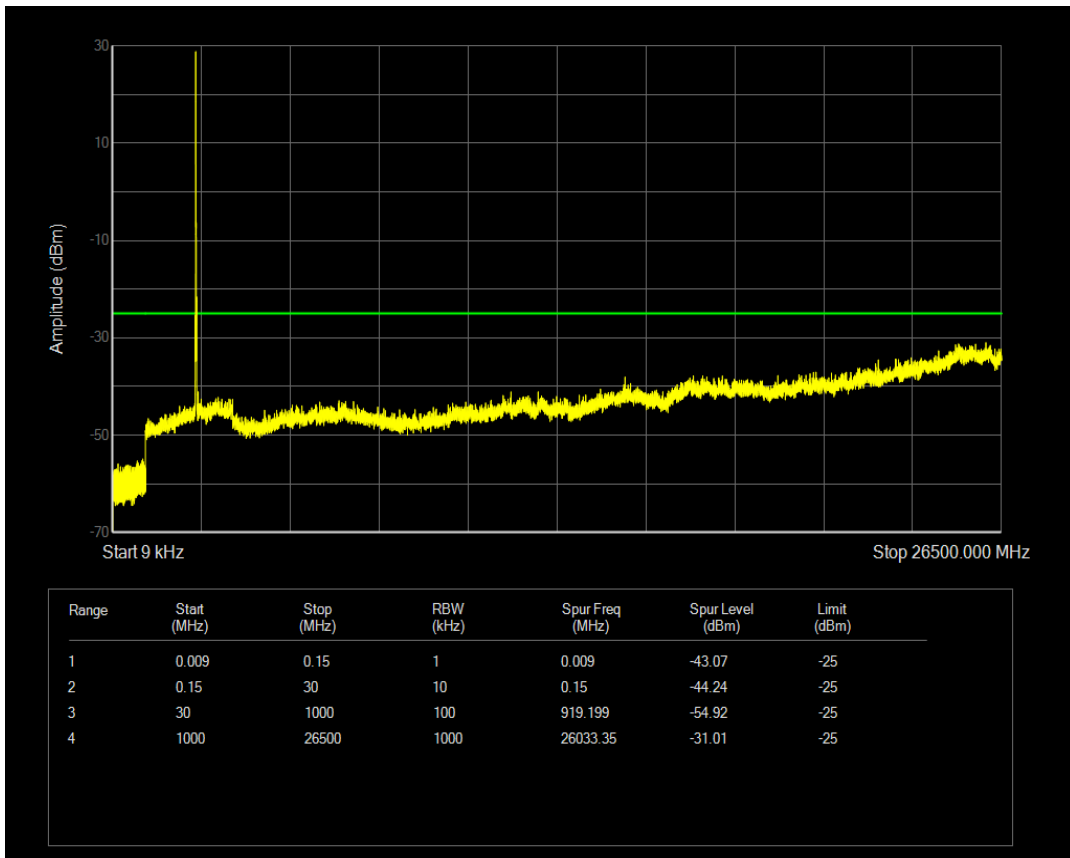

Band41 QPSK BW=15MHz Channel=39725 RB Size=1 Position=#0

Band41 QPSK BW=15MHz Channel=39725 RB Size=75 Position=#0