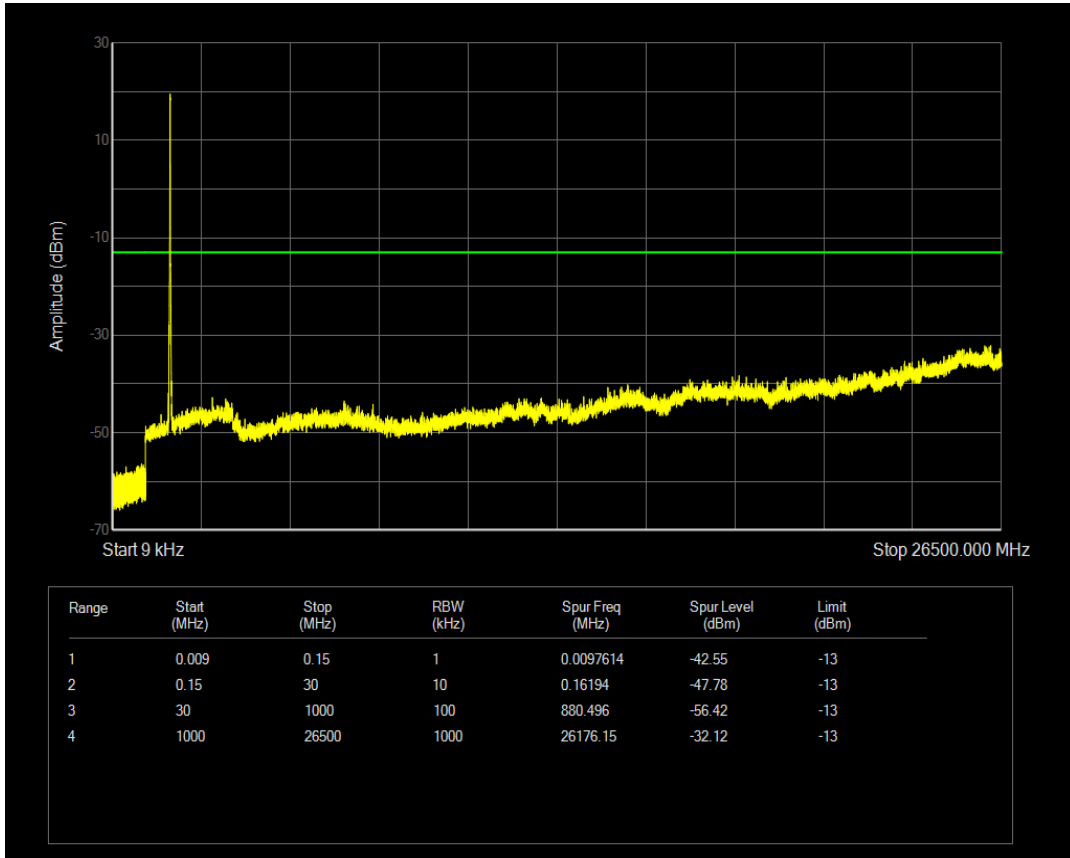

Band4 QPSK BW=15MHz Channel=20025 RB Size=1 Position=#0

Band4 QPSK BW=15MHz Channel=20025 RB Size=75 Position=#0

Band4 QAM16 BW=15MHz Channel=20025 RB Size=1 Position=#0

Band4 QAM16 BW=15MHz Channel=20025 RB Size=75 Position=#0

Band4 QPSK BW=15MHz Channel=20175 RB Size=1 Position=#0

Band4 QPSK BW=15MHz Channel=20175 RB Size=75 Position=#0

Band4 QAM16 BW=15MHz Channel=20175 RB Size=1 Position=#0

Band4 QAM16 BW=15MHz Channel=20175 RB Size=75 Position=#0

Band4 QPSK BW=15MHz Channel=20325 RB Size=1 Position=#0

Band4 QPSK BW=15MHz Channel=20325 RB Size=75 Position=#0

Band4 QAM16 BW=15MHz Channel=20325 RB Size=1 Position=#0

Band4 QAM16 BW=15MHz Channel=20325 RB Size=75 Position=#0