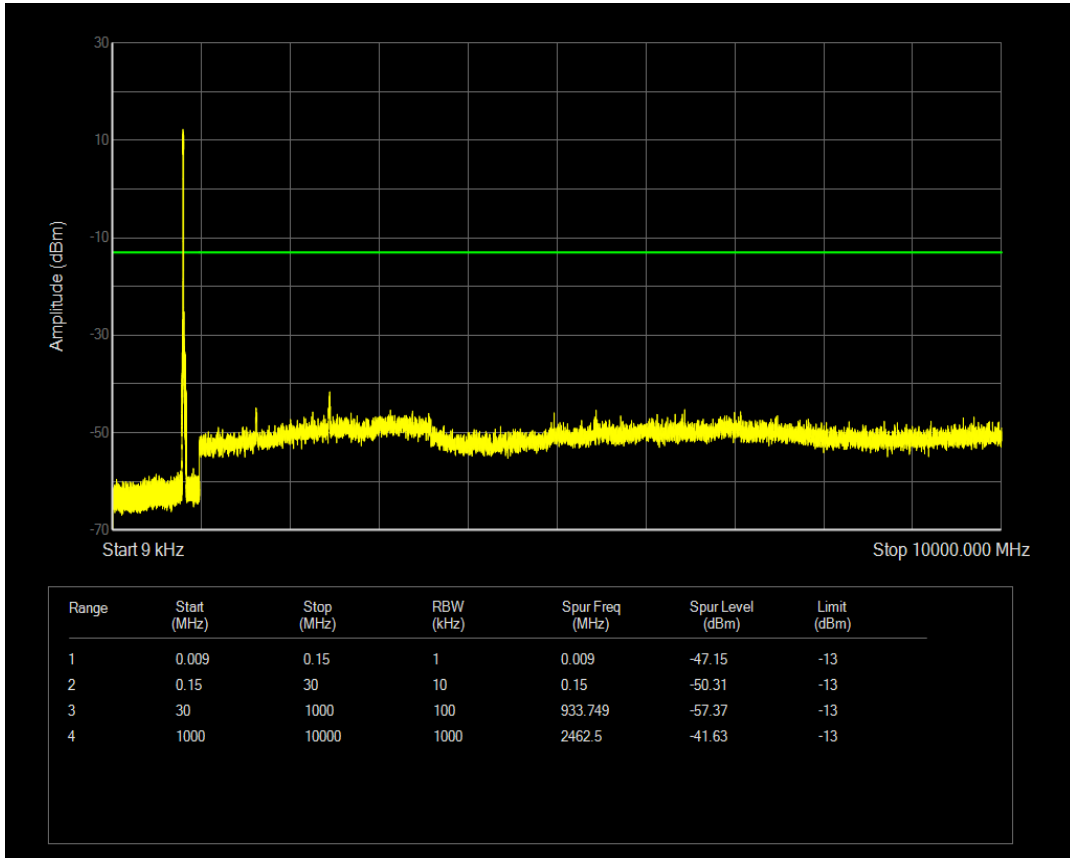

Band26(814-824) QAM16 BW=10MHz Channel=26740 RB Size=1 Position=#0

Band26(814-824) QAM16 BW=10MHz Channel=26740 RB Size=50 Position=#0

Band26(824-849) QPSK BW=1.4MHz Channel=26797 RB Size=1 Position=#0

Band26(824-849) QPSK BW=1.4MHz Channel=26797 RB Size=6 Position=#0

Band26(824-849) QAM16 BW=1.4MHz Channel=26797 RB Size=1 Position=#0

Band26(824-849) QAM16 BW=1.4MHz Channel=26797 RB Size=6 Position=#0

Band26(824-849) QPSK BW=1.4MHz Channel=26915 RB Size=1 Position=#0