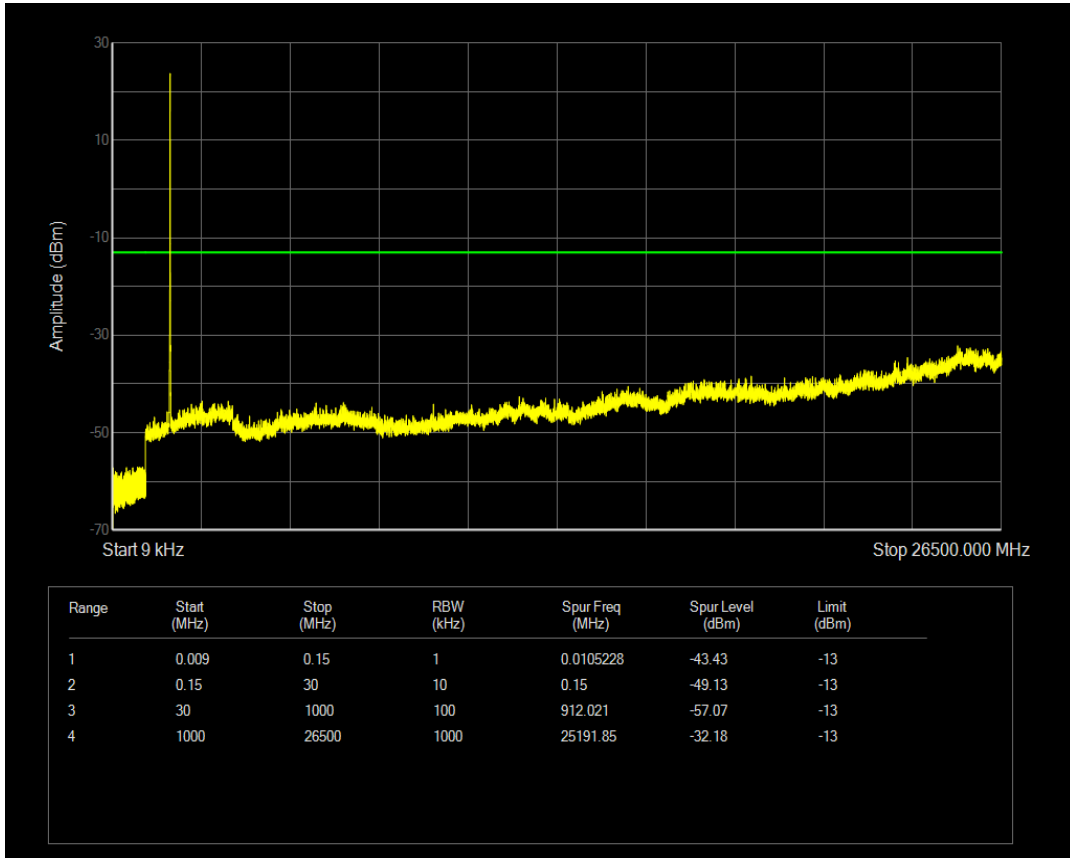

Band4 QPSK BW=5MHz Channel=19975 RB Size=1 Position=#0

Band4 QPSK BW=5MHz Channel=19975 RB Size=25 Position=#0

Band4 QAM16 BW=5MHz Channel=19975 RB Size=1 Position=#0

Band4 QAM16 BW=5MHz Channel=19975 RB Size=25 Position=#0

Band4 QPSK BW=5MHz Channel=20175 RB Size=1 Position=#0

Band4 QPSK BW=5MHz Channel=20175 RB Size=25 Position=#0

Band4 QAM16 BW=5MHz Channel=20175 RB Size=1 Position=#0

Band4 QAM16 BW=5MHz Channel=20175 RB Size=25 Position=#0

Band4 QPSK BW=5MHz Channel=20375 RB Size=1 Position=#0

Band4 QPSK BW=5MHz Channel=20375 RB Size=25 Position=#0

Band4 QAM16 BW=5MHz Channel=20375 RB Size=1 Position=#0

Band4 QAM16 BW=5MHz Channel=20375 RB Size=25 Position=#0