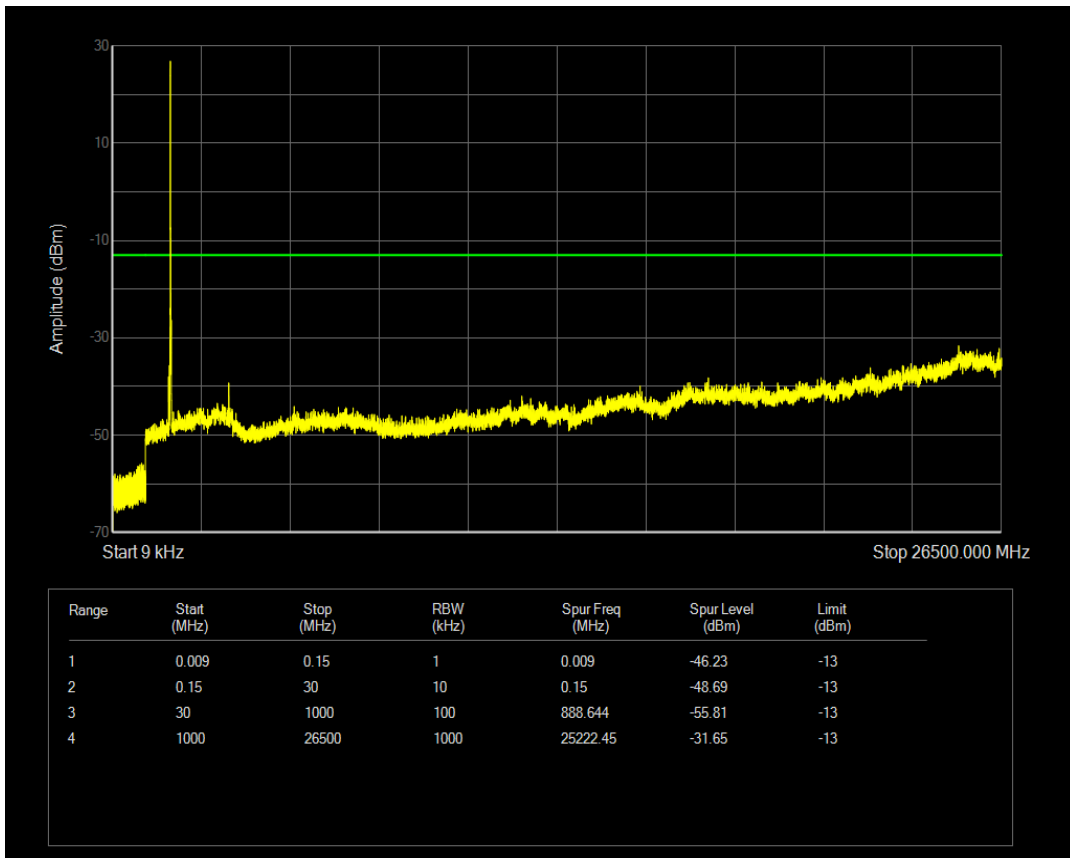

Band4 QAM16 BW=15MHz Channel=20325 RB Size=1 Position=#0

Band4 QAM16 BW=15MHz Channel=20325 RB Size=75 Position=#0