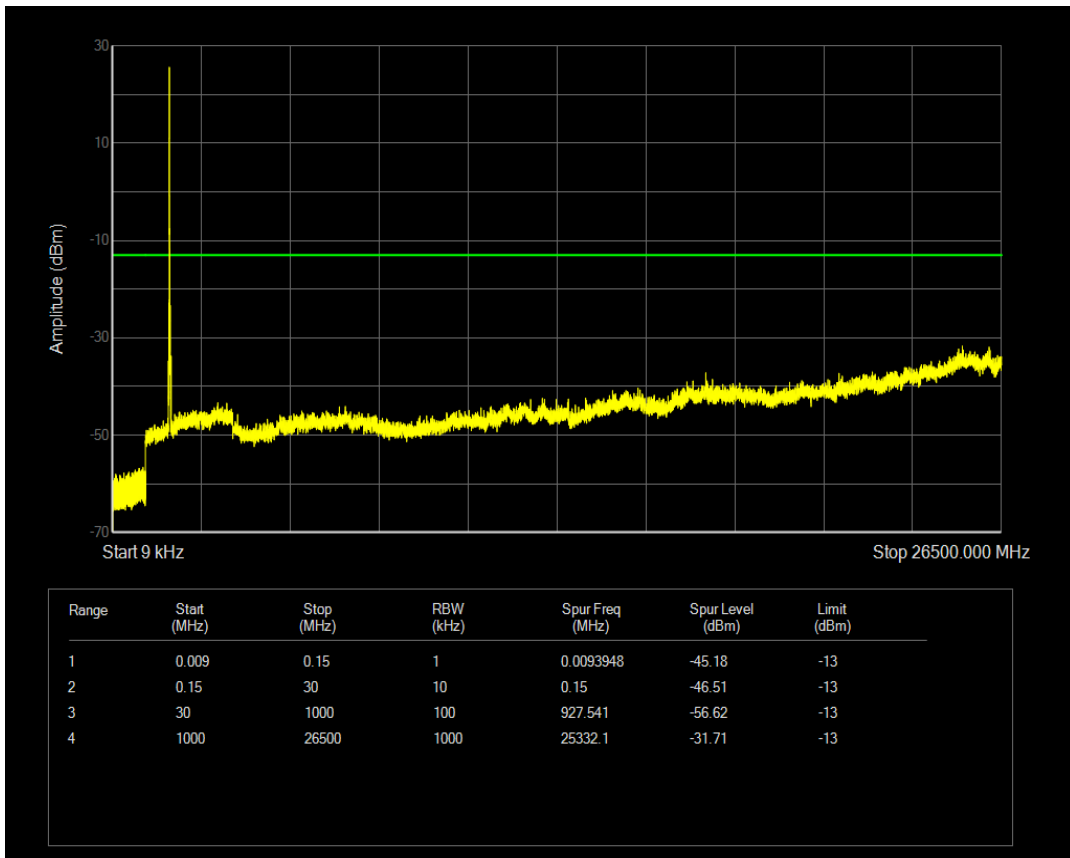

Band4 QPSK BW=15MHz Channel=20025 RB Size=1 Position=#0

Band4 QPSK BW=15MHz Channel=20025 RB Size=75 Position=#0

Band4 QAM16 BW=15MHz Channel=20025 RB Size=1 Position=#0

Band4 QAM16 BW=15MHz Channel=20025 RB Size=75 Position=#0