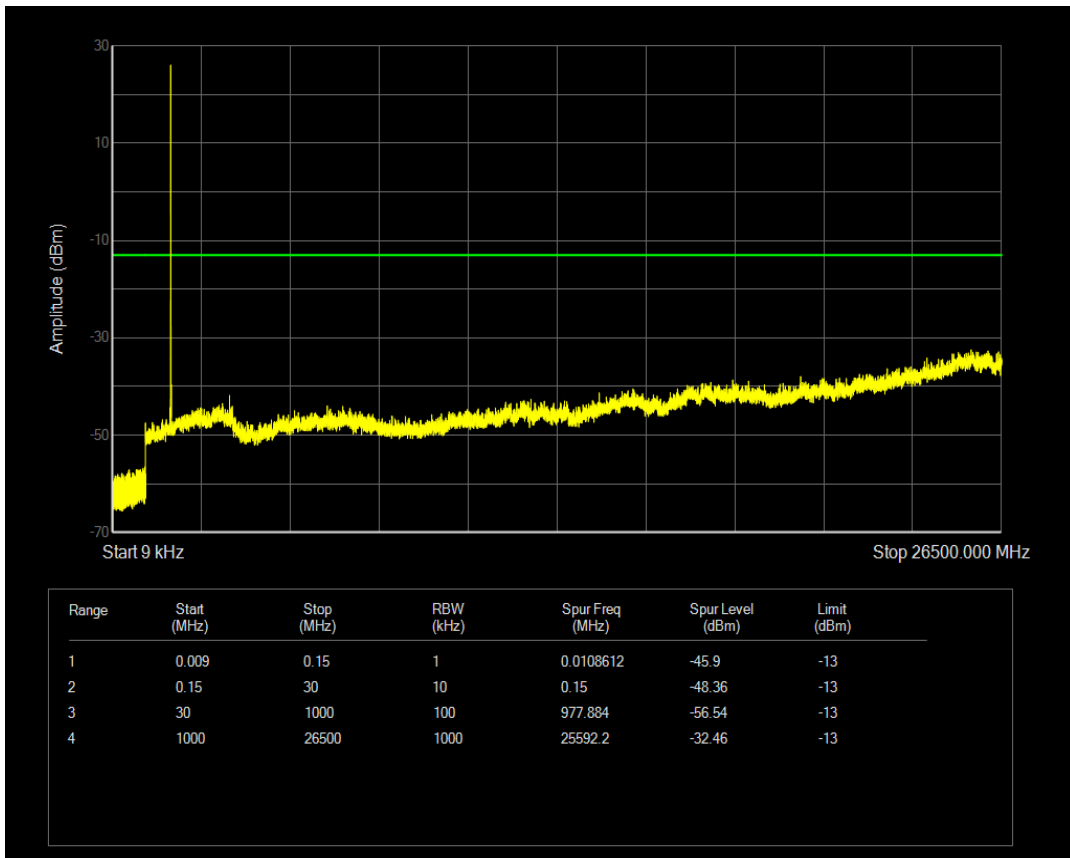

Band4 QPSK BW=3MHz Channel=20385 RB Size=1 Position=#0

Band4 QPSK BW=3MHz Channel=20385 RB Size=15 Position=#0