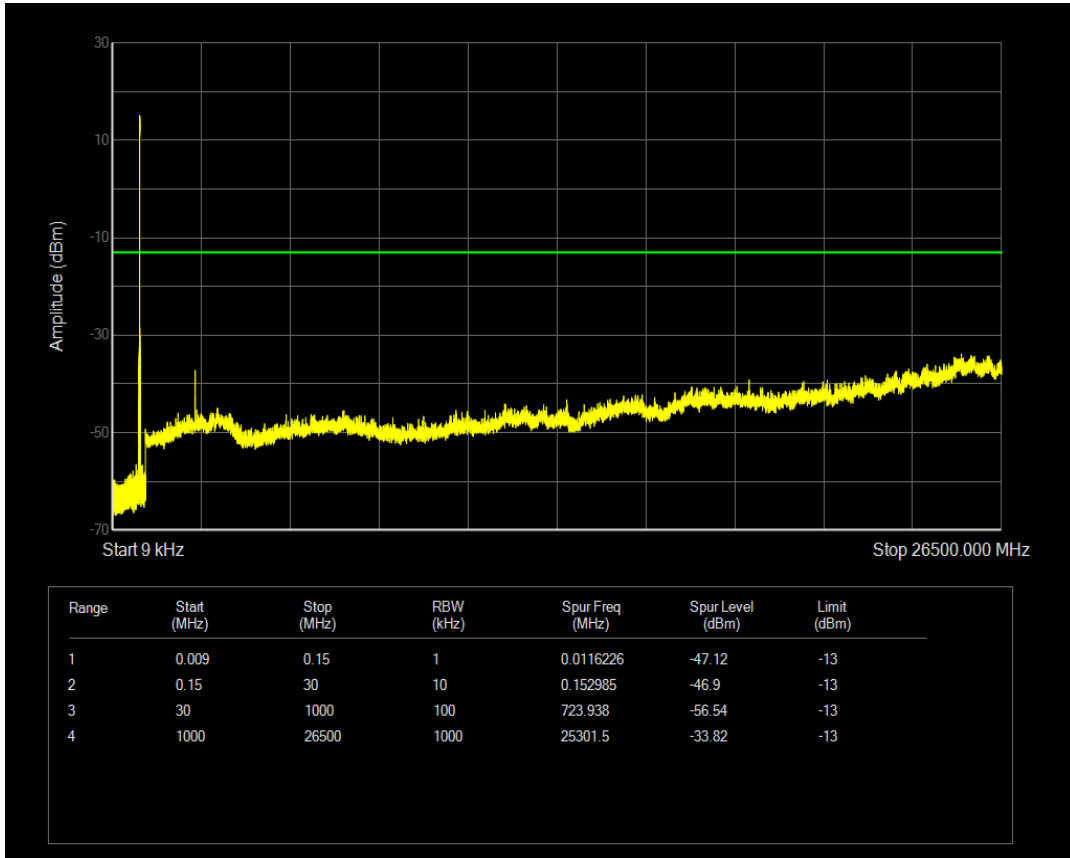

Band26(824-849) QPSK BW=3MHz Channel=27025 RB Size=1 Position=#0

Band26(824-849) QPSK BW=3MHz Channel=27025 RB Size=15 Position=#0

Band26(824-849) QAM16 BW=3MHz Channel=27025 RB Size=1 Position=#0

Band26(824-849) QAM16 BW=3MHz Channel=27025 RB Size=15 Position=#0

Band26(824-849) QPSK BW=5MHz Channel=26815 RB Size=1 Position=#0

Band26(824-849) QPSK BW=5MHz Channel=26815 RB Size=25 Position=#0

Band26(824-849) QAM16 BW=5MHz Channel=26815 RB Size=1 Position=#0

Band26(824-849) QAM16 BW=5MHz Channel=26815 RB Size=25 Position=#0