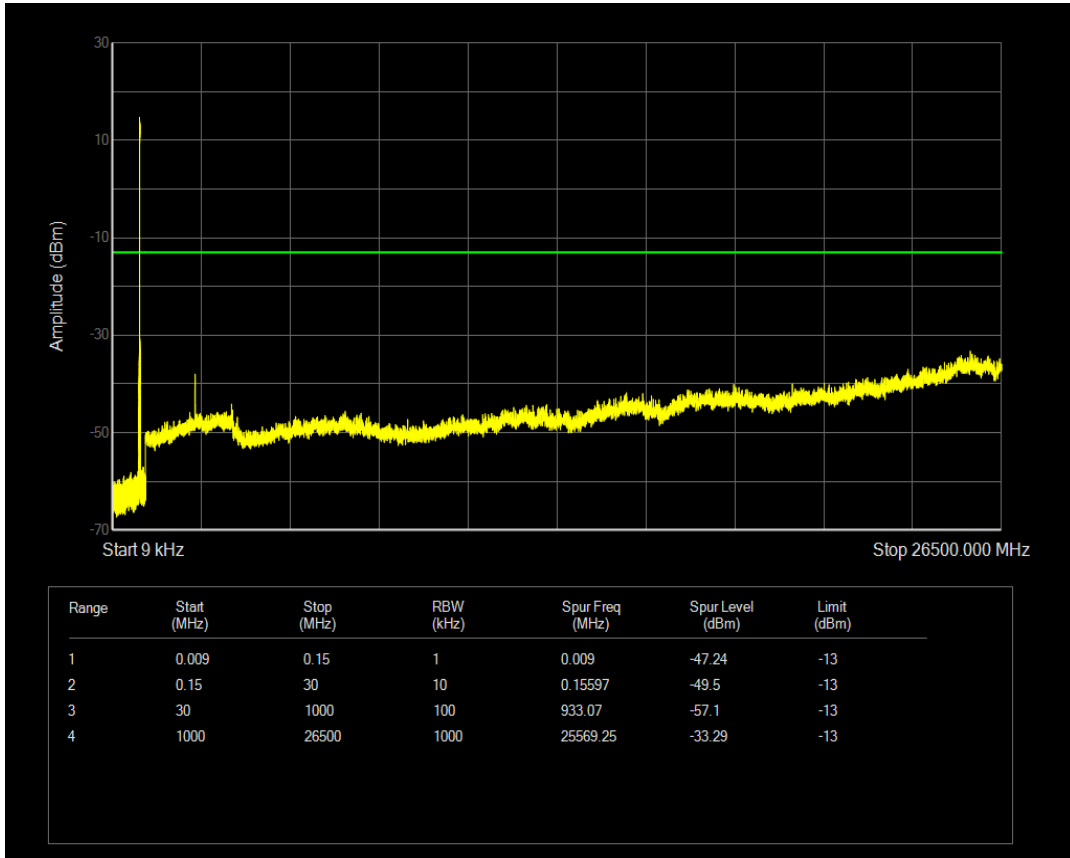

Band26(824-849) QPSK BW=5MHz Channel=26815 RB Size=1 Position=#0

Band26(824-849) QPSK BW=5MHz Channel=26815 RB Size=25 Position=#0

Band26(824-849) QAM16 BW=5MHz Channel=26815 RB Size=1 Position=#0

Band26(824-849) QAM16 BW=5MHz Channel=26815 RB Size=25 Position=#0

Band26(824-849) QPSK BW=5MHz Channel=26915 RB Size=1 Position=#0

Band26(824-849) QPSK BW=5MHz Channel=26915 RB Size=25 Position=#0

Band26(824-849) QAM16 BW=5MHz Channel=26915 RB Size=1 Position=#0

Band26(824-849) QAM16 BW=5MHz Channel=26915 RB Size=25 Position=#0