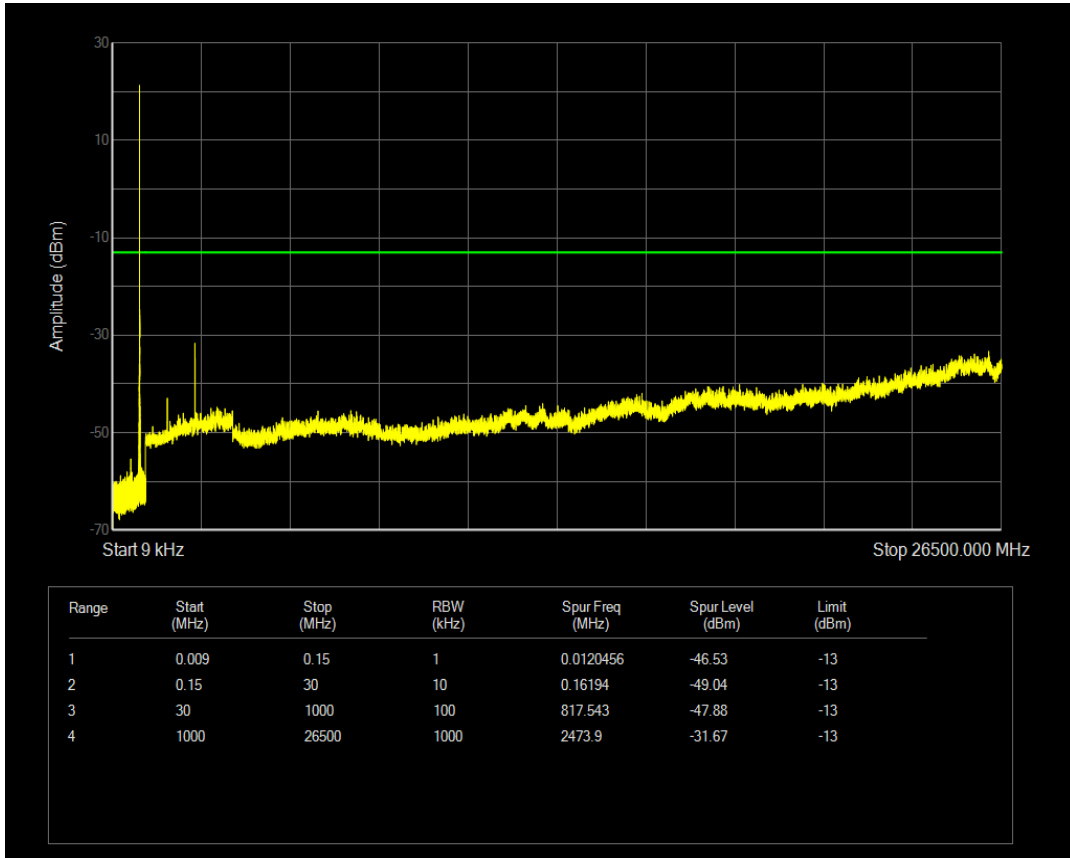

Band26(814-824) QAM16 BW=10MHz Channel=26740 RB Size=1 Position=#0

Band26(814-824) QAM16 BW=10MHz Channel=26740 RB Size=50 Position=#0

Band26(824-849) QPSK BW=1.4MHz Channel=26797 RB Size=1 Position=#0

Band26(824-849) QPSK BW=1.4MHz Channel=26797 RB Size=6 Position=#0

Band26(824-849) QAM16 BW=1.4MHz Channel=26797 RB Size=1 Position=#0

Band26(824-849) QAM16 BW=1.4MHz Channel=26797 RB Size=6 Position=#0

Band26(824-849) QPSK BW=1.4MHz Channel=26915 RB Size=1 Position=#0