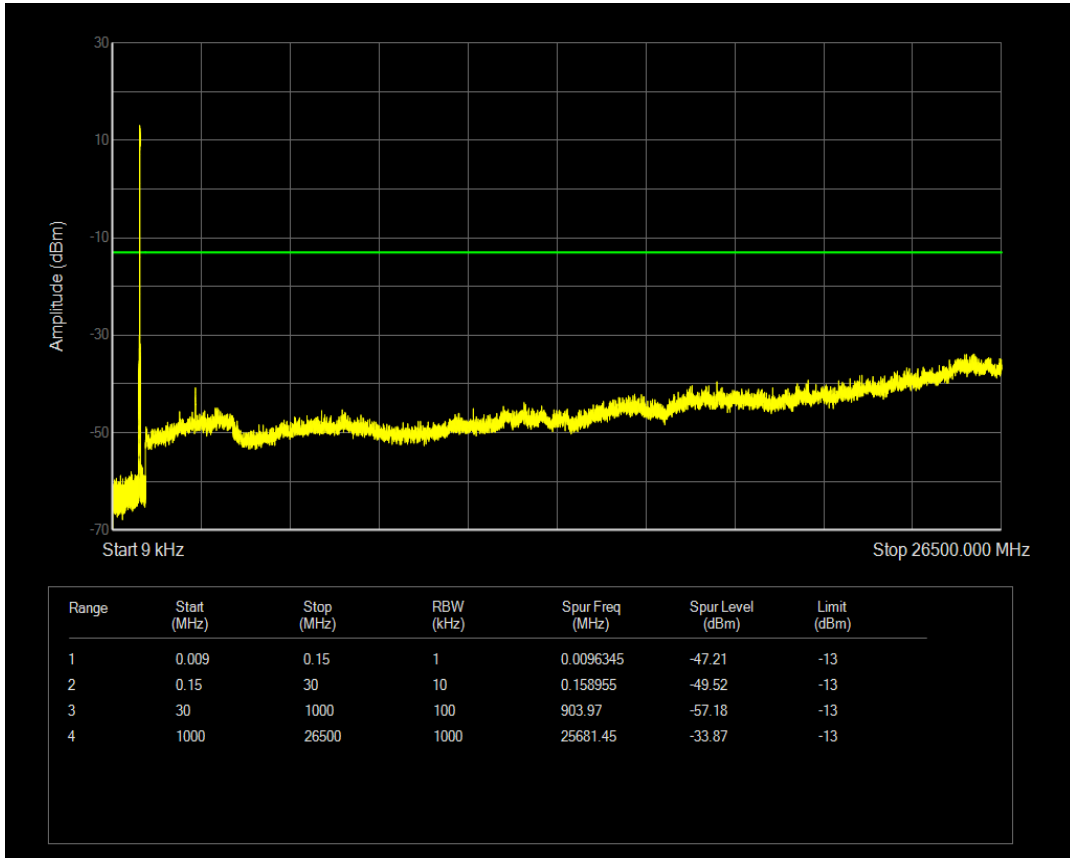

Band26(824-849) QPSK BW=5MHz Channel=27015 RB Size=1 Position=#0

Band26(824-849) QPSK BW=5MHz Channel=27015 RB Size=25 Position=#0

Band26(824-849) QAM16 BW=5MHz Channel=27015 RB Size=1 Position=#0

Band26(824-849) QAM16 BW=5MHz Channel=27015 RB Size=25 Position=#0

Band26(824-849) QPSK BW=10MHz Channel=26840 RB Size=1 Position=#0

Band26(824-849) QPSK BW=10MHz Channel=26840 RB Size=50 Position=#0

Band26(824-849) QAM16 BW=10MHz Channel=26840 RB Size=1 Position=#0

Band26(824-849) QAM16 BW=10MHz Channel=26840 RB Size=50 Position=#0