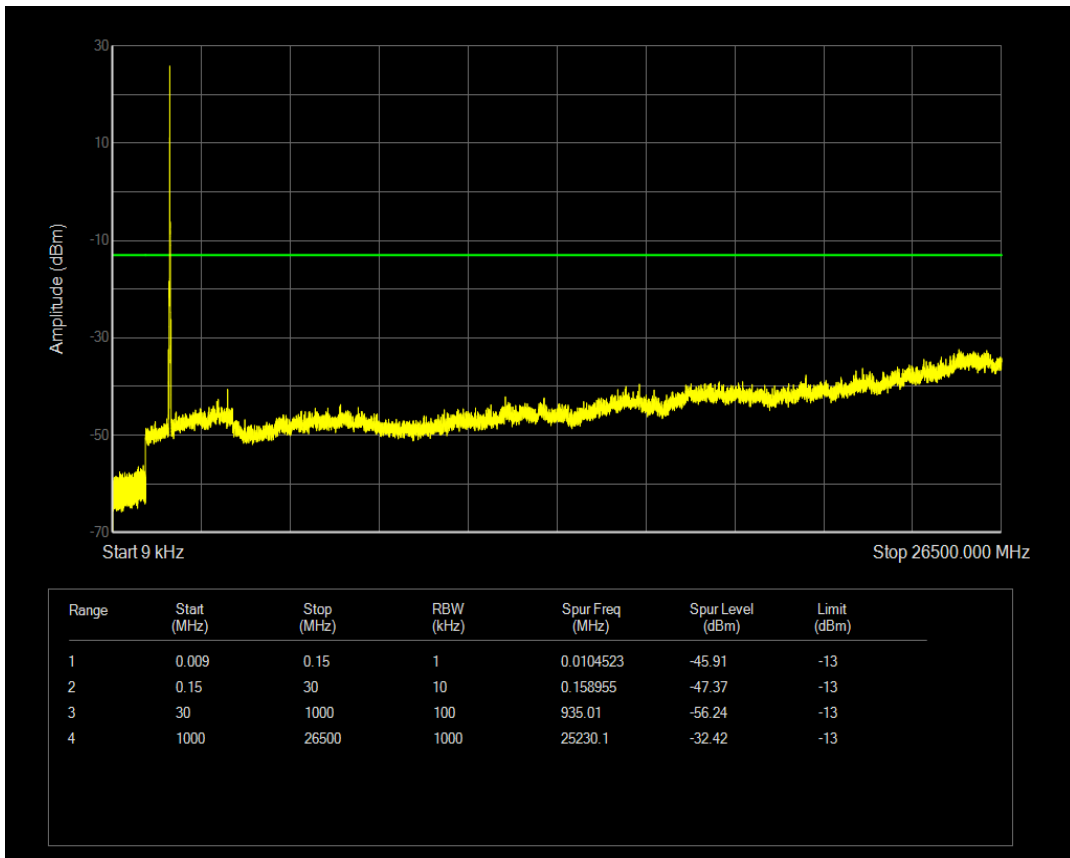

Band4 QPSK BW=20MHz Channel=20050 RB Size=1 Position=#0

Band4 QPSK BW=20MHz Channel=20050 RB Size=100 Position=#0

Band4 QAM16 BW=20MHz Channel=20050 RB Size=1 Position=#0

Band4 QAM16 BW=20MHz Channel=20050 RB Size=100 Position=#0

Band4 QPSK BW=20MHz Channel=20175 RB Size=1 Position=#0

Band4 QPSK BW=20MHz Channel=20175 RB Size=100 Position=#0

Band4 QAM16 BW=20MHz Channel=20175 RB Size=1 Position=#0

Band4 QAM16 BW=20MHz Channel=20175 RB Size=100 Position=#0