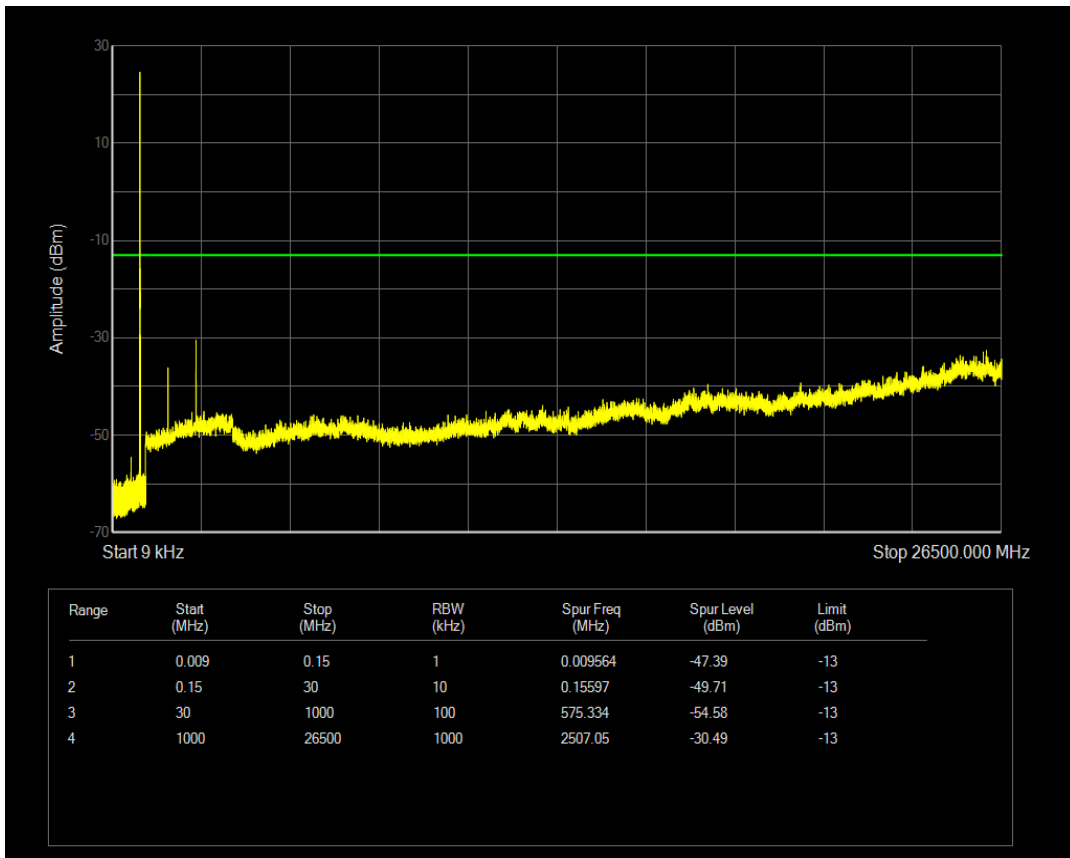

Band26(824-849) QPSK BW=3MHz Channel=26915 RB Size=1 Position=#0

Band26(824-849) QPSK BW=3MHz Channel=26915 RB Size=15 Position=#0