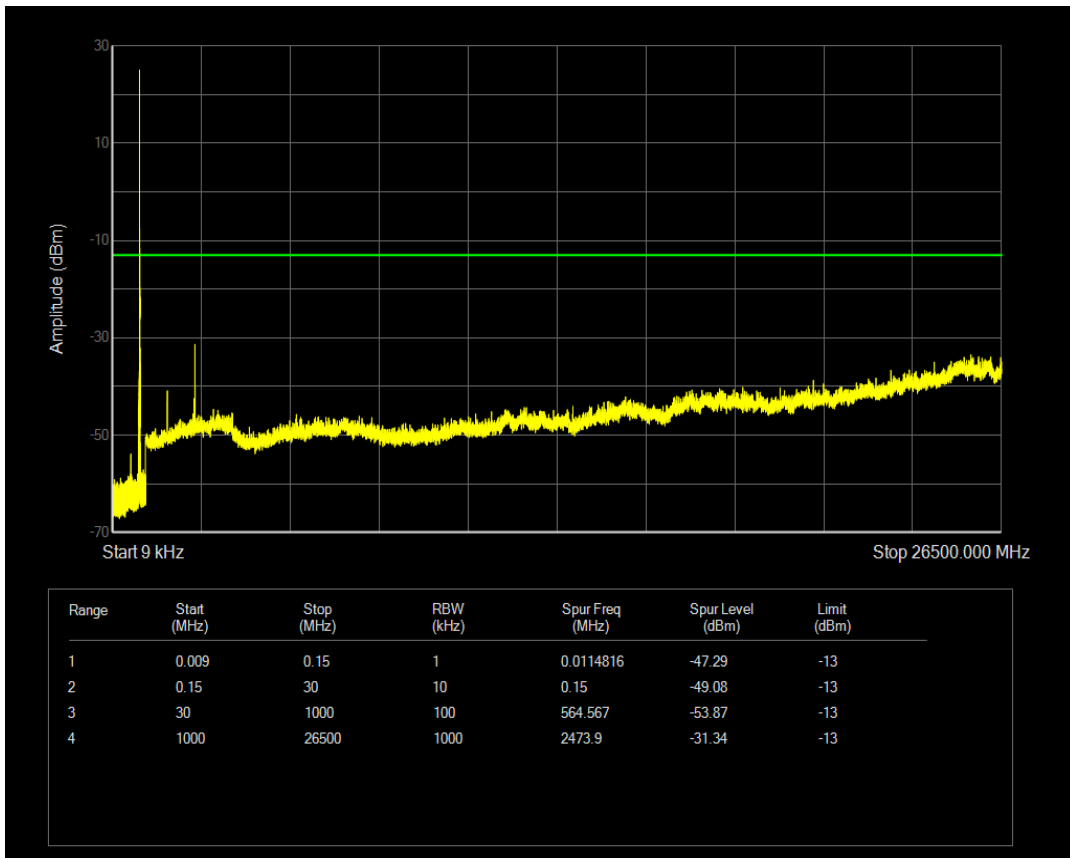

Band26(824-849) QPSK BW=5MHz Channel=27015 RB Size=1 Position=#0

Band26(824-849) QPSK BW=5MHz Channel=27015 RB Size=25 Position=#0

Band26(824-849) QAM16 BW=5MHz Channel=27015 RB Size=1 Position=#0

Band26(824-849) QAM16 BW=5MHz Channel=27015 RB Size=25 Position=#0

Band26(824-849) QPSK BW=10MHz Channel=26840 RB Size=1 Position=#0

Band26(824-849) QPSK BW=10MHz Channel=26840 RB Size=50 Position=#0

Band26(824-849) QAM16 BW=10MHz Channel=26840 RB Size=1 Position=#0

Band26(824-849) QAM16 BW=10MHz Channel=26840 RB Size=50 Position=#0