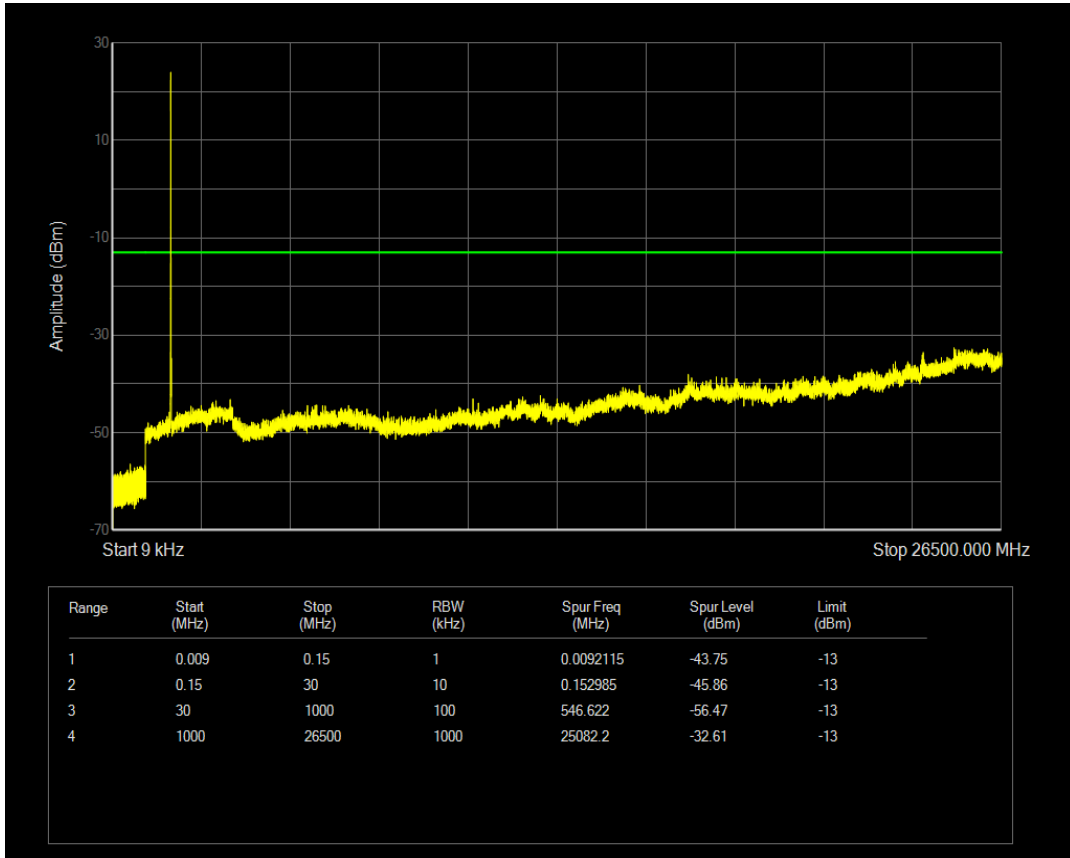

Band4 QPSK BW=3MHz Channel=20385 RB Size=1 Position=#0

Band4 QPSK BW=3MHz Channel=20385 RB Size=15 Position=#0

Band4 QAM16 BW=3MHz Channel=20385 RB Size=1 Position=#0

Band4 QAM16 BW=3MHz Channel=20385 RB Size=15 Position=#0

Band4 QPSK BW=5MHz Channel=19975 RB Size=1 Position=#0

Band4 QPSK BW=5MHz Channel=19975 RB Size=25 Position=#0

Band4 QAM16 BW=5MHz Channel=19975 RB Size=1 Position=#0

Band4 QAM16 BW=5MHz Channel=19975 RB Size=25 Position=#0