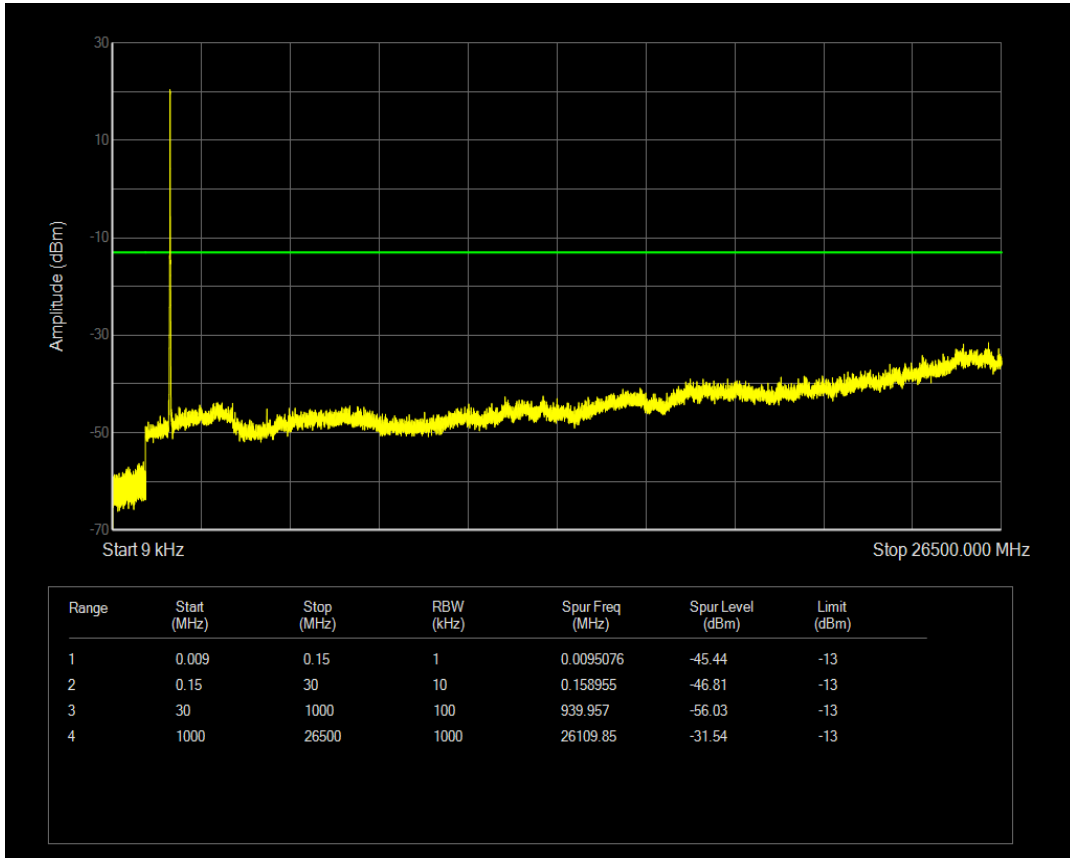

Band4 QPSK BW=10MHz Channel=20000 RB Size=1 Position=#0

Band4 QPSK BW=10MHz Channel=20000 RB Size=50 Position=#0

Band4 QAM16 BW=10MHz Channel=20000 RB Size=1 Position=#0

Band4 QAM16 BW=10MHz Channel=20000 RB Size=50 Position=#0

Band4 QPSK BW=10MHz Channel=20175 RB Size=1 Position=#0

Band4 QPSK BW=10MHz Channel=20175 RB Size=50 Position=#0

Band4 QAM16 BW=10MHz Channel=20175 RB Size=1 Position=#0

Band4 QAM16 BW=10MHz Channel=20175 RB Size=50 Position=#0

Band4 QPSK BW=10MHz Channel=20350 RB Size=1 Position=#0

Band4 QPSK BW=10MHz Channel=20350 RB Size=50 Position=#0

Band4 QAM16 BW=10MHz Channel=20350 RB Size=1 Position=#0

Band4 QAM16 BW=10MHz Channel=20350 RB Size=50 Position=#0