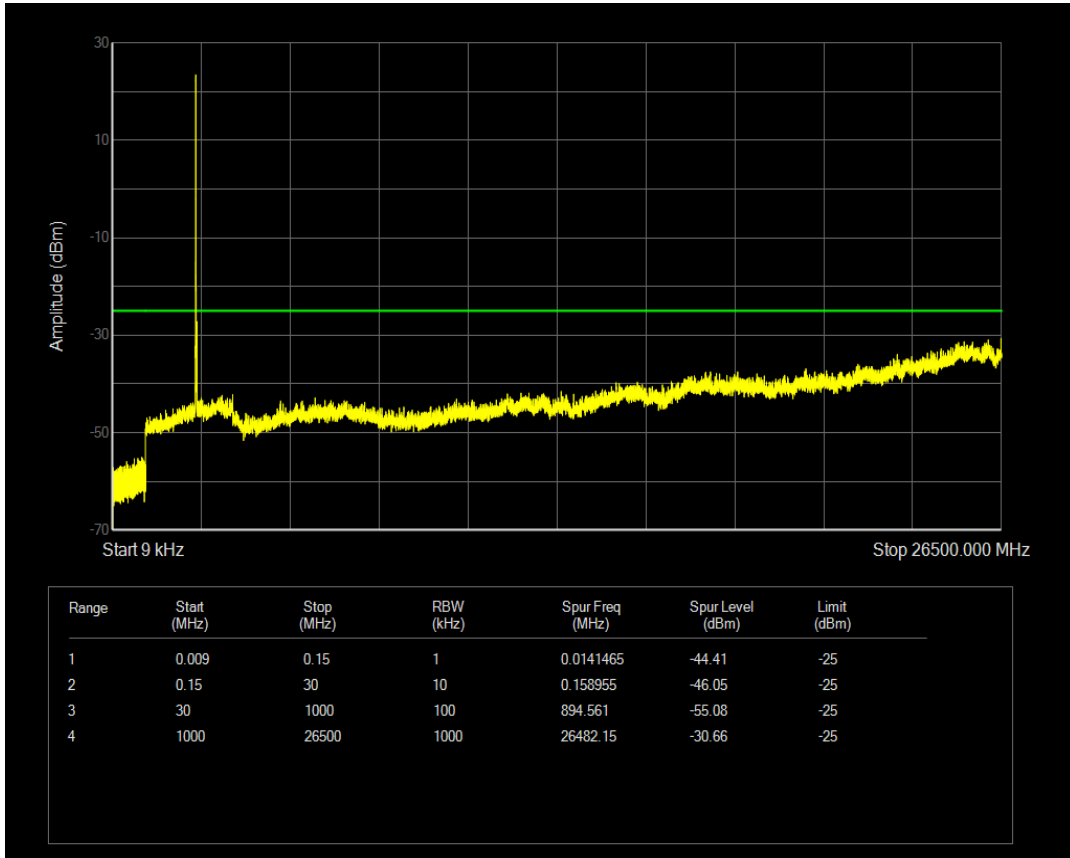

Band41 QPSK BW=5MHz Channel=39675 RB Size=25 Position=#0

Band41 QAM16 BW=5MHz Channel=39675 RB Size=1 Position=#0