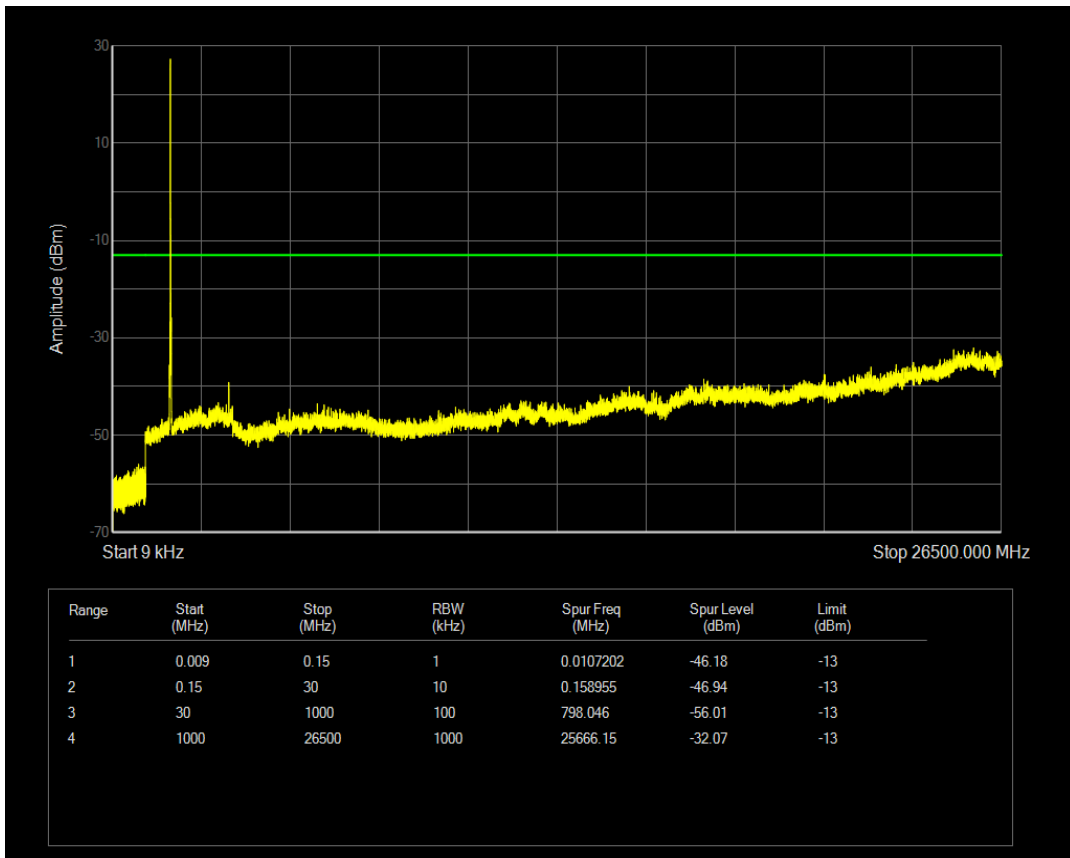

Band4 QPSK BW=15MHz Channel=20325 RB Size=1 Position=#0

Band4 QPSK BW=15MHz Channel=20325 RB Size=75 Position=#0