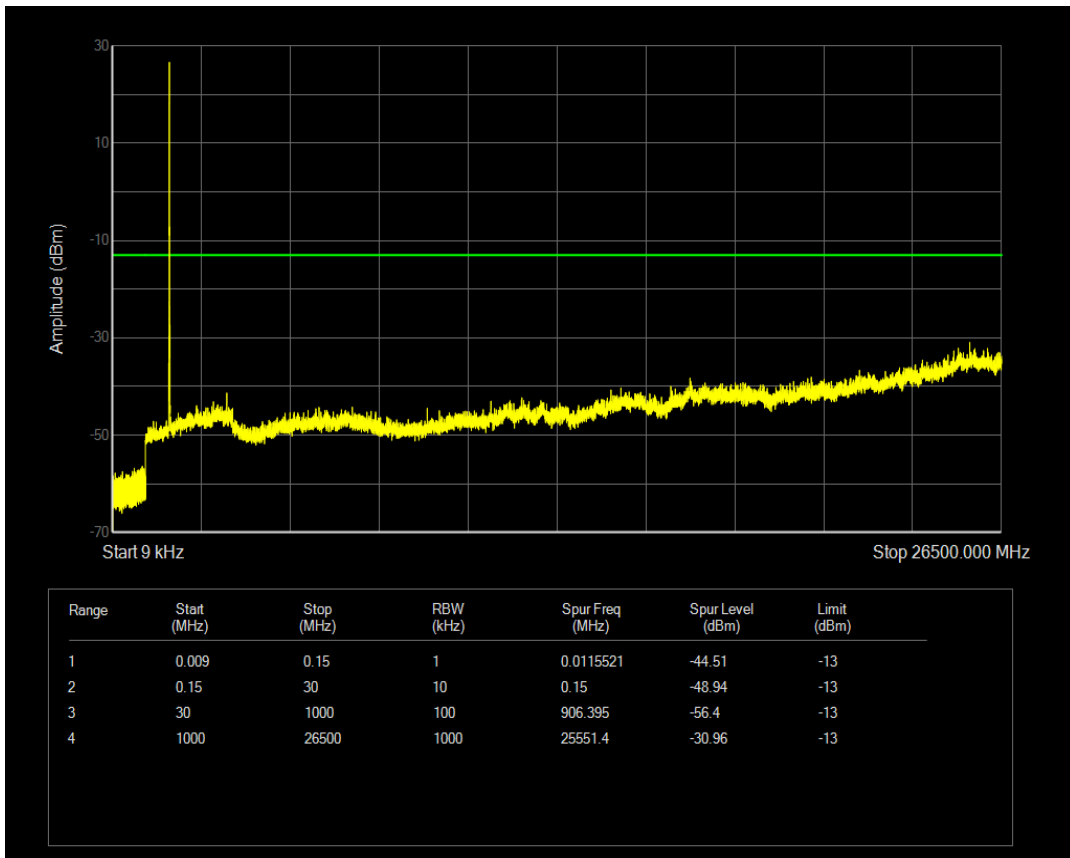

Band4 QPSK BW=5MHz Channel=20375 RB Size=1 Position=#0

Band4 QPSK BW=5MHz Channel=20375 RB Size=25 Position=#0

Band4 QAM16 BW=5MHz Channel=20375 RB Size=1 Position=#0

Band4 QAM16 BW=5MHz Channel=20375 RB Size=25 Position=#0

Band4 QPSK BW=10MHz Channel=20000 RB Size=1 Position=#0

Band4 QPSK BW=10MHz Channel=20000 RB Size=50 Position=#0

Band4 QAM16 BW=10MHz Channel=20000 RB Size=1 Position=#0

Band4 QAM16 BW=10MHz Channel=20000 RB Size=50 Position=#0