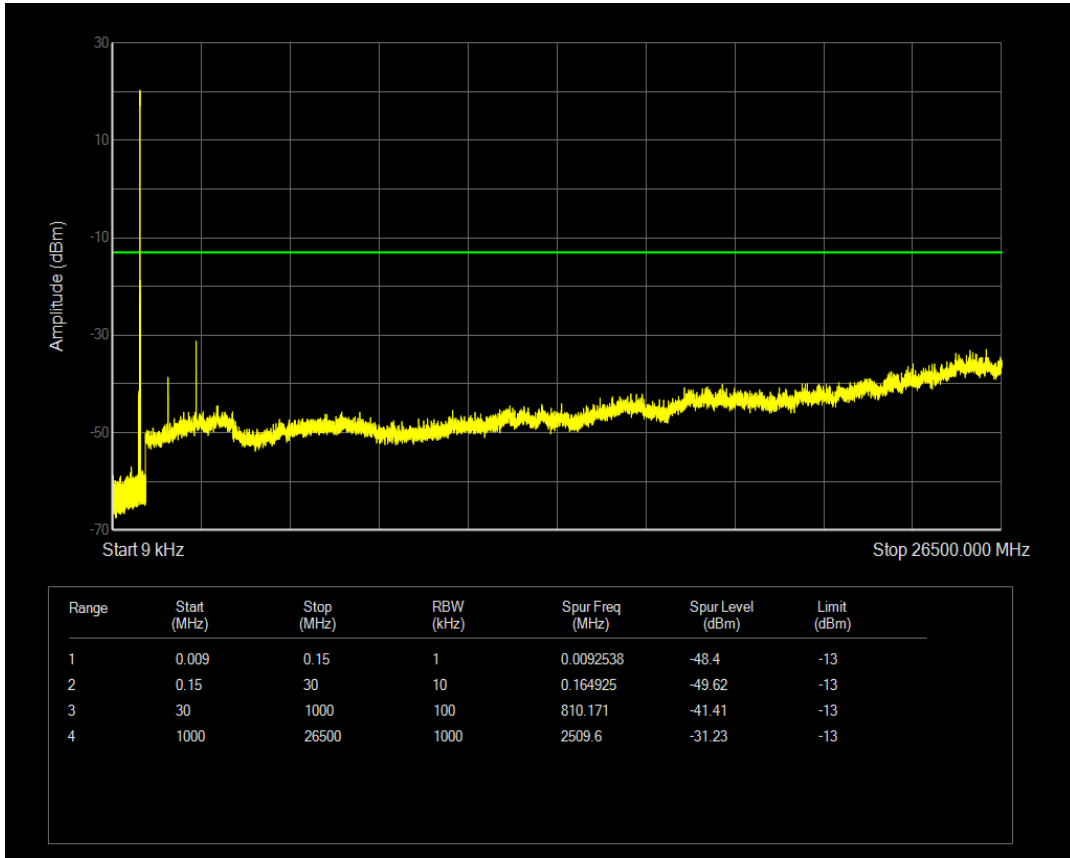

Band26(814-824) QAM16 BW=10MHz Channel=26740 RB Size=1 Position=#0

Band26(814-824) QAM16 BW=10MHz Channel=26740 RB Size=50 Position=#0

Band26(824-849) QPSK BW=1.4MHz Channel=26797 RB Size=1 Position=#0

Band26(824-849) QPSK BW=1.4MHz Channel=26797 RB Size=6 Position=#0

Band26(824-849) QAM16 BW=1.4MHz Channel=26797 RB Size=1 Position=#0

Band26(824-849) QAM16 BW=1.4MHz Channel=26797 RB Size=6 Position=#0

Band26(824-849) QPSK BW=1.4MHz Channel=26915 RB Size=1 Position=#0

Band26(824-849) QPSK BW=1.4MHz Channel=26915 RB Size=6 Position=#0

Band26(824-849) QAM16 BW=1.4MHz Channel=26915 RB Size=1 Position=#0

Band26(824-849) QAM16 BW=1.4MHz Channel=26915 RB Size=6 Position=#0