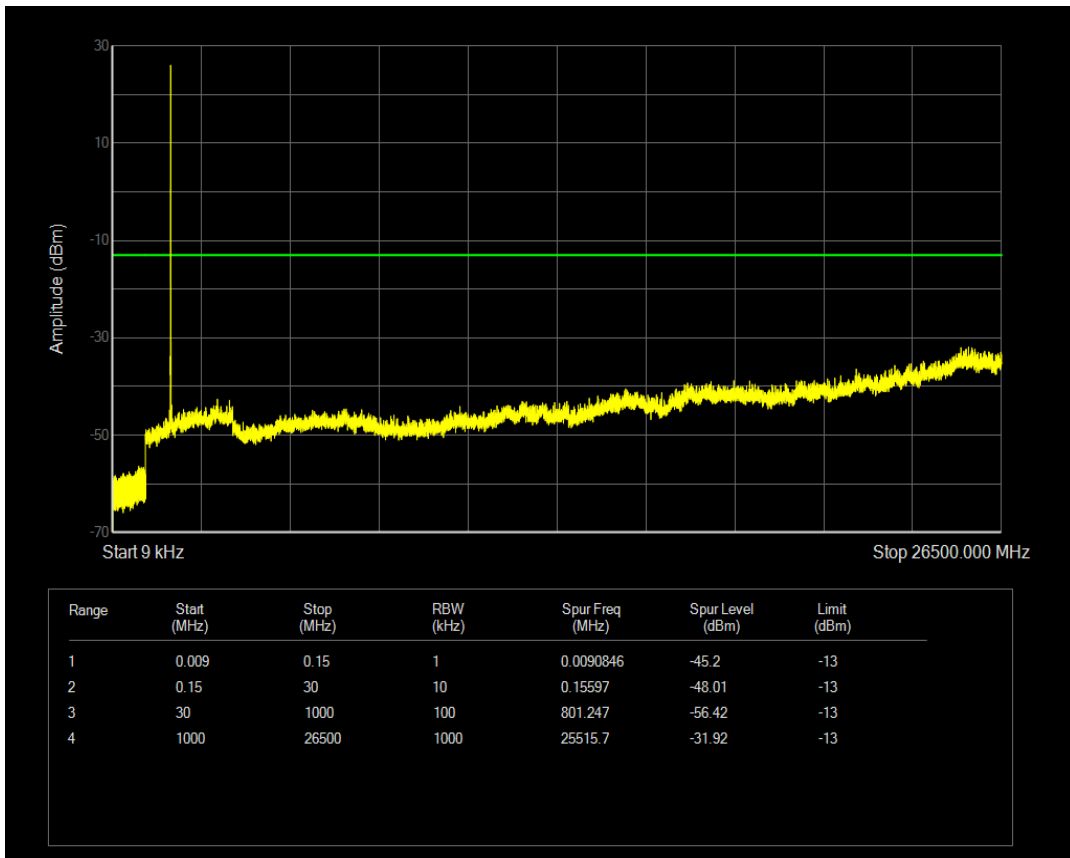

Band4 QPSK BW=5MHz Channel=20375 RB Size=1 Position=#0

Band4 QPSK BW=5MHz Channel=20375 RB Size=25 Position=#0