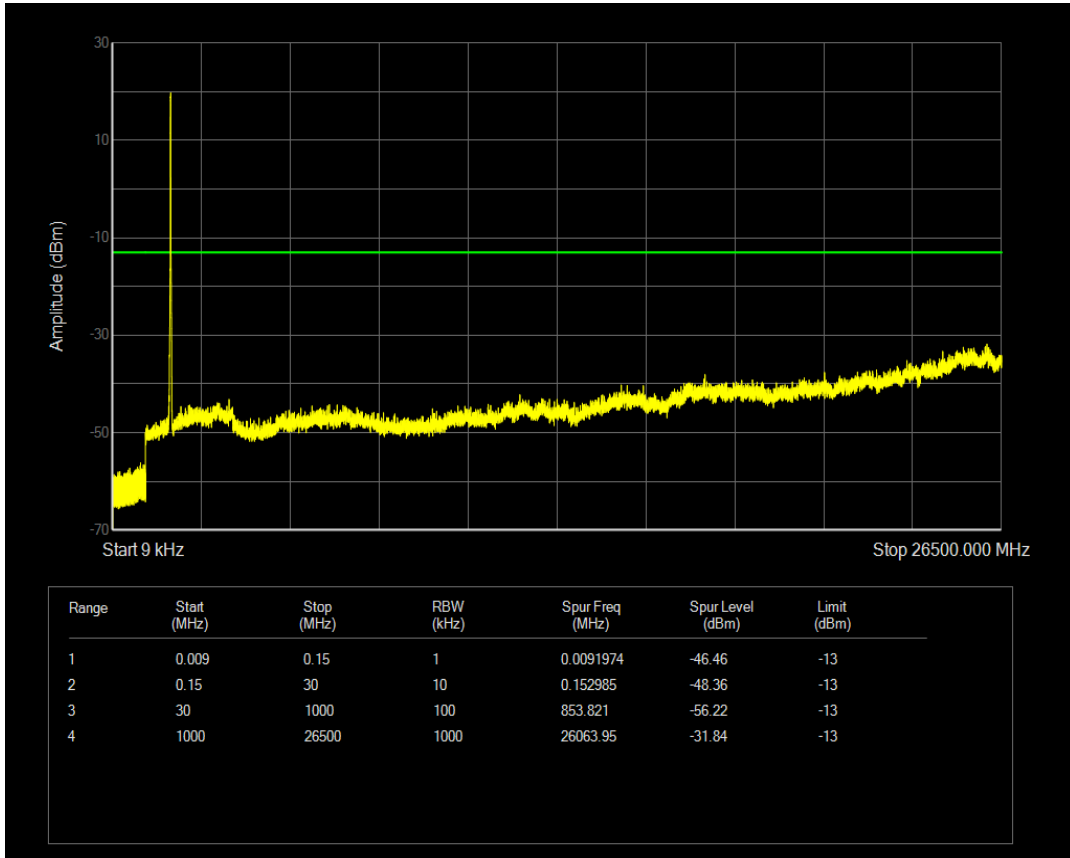

Band4 QPSK BW=15MHz Channel=20325 RB Size=75 Position=#0

Band4 QAM16 BW=15MHz Channel=20325 RB Size=1 Position=#0