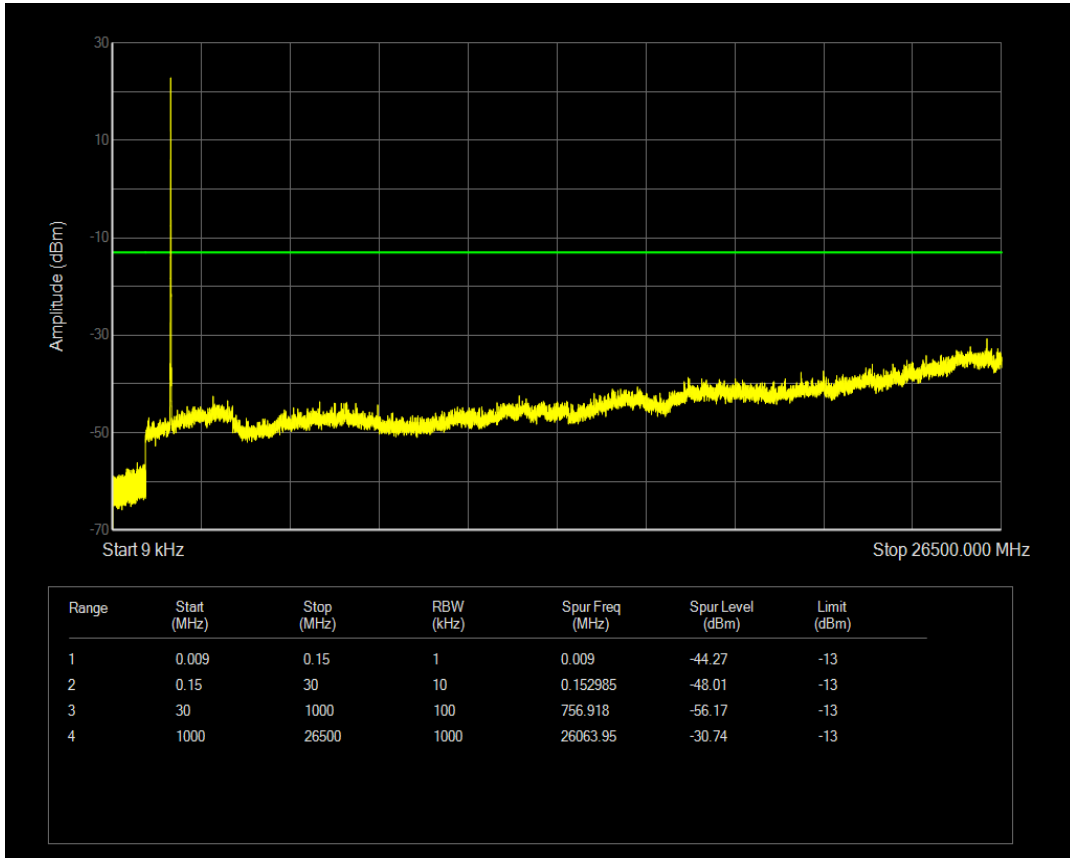

Band4 QPSK BW=5MHz Channel=20175 RB Size=1 Position=#0

Band4 QPSK BW=5MHz Channel=20175 RB Size=25 Position=#0

Band4 QAM16 BW=5MHz Channel=20175 RB Size=1 Position=#0

Band4 QAM16 BW=5MHz Channel=20175 RB Size=25 Position=#0

Band4 QPSK BW=5MHz Channel=20375 RB Size=1 Position=#0

Band4 QPSK BW=5MHz Channel=20375 RB Size=25 Position=#0

Band4 QAM16 BW=5MHz Channel=20375 RB Size=1 Position=#0

Band4 QAM16 BW=5MHz Channel=20375 RB Size=25 Position=#0