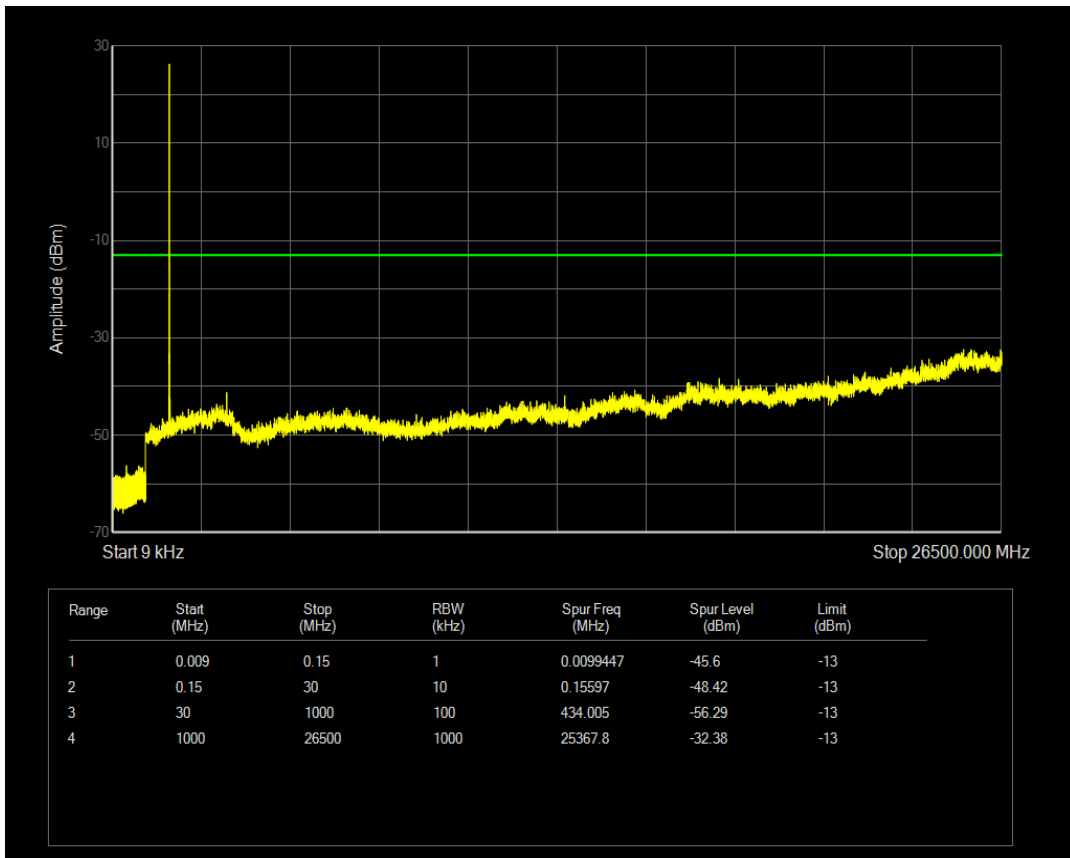

Band4 QPSK BW=3MHz Channel=20385 RB Size=1 Position=#0

Band4 QPSK BW=3MHz Channel=20385 RB Size=15 Position=#0

Band4 QAM16 BW=3MHz Channel=20385 RB Size=1 Position=#0

Band4 QAM16 BW=3MHz Channel=20385 RB Size=15 Position=#0

Band4 QPSK BW=5MHz Channel=19975 RB Size=1 Position=#0

Band4 QPSK BW=5MHz Channel=19975 RB Size=25 Position=#0

Band4 QAM16 BW=5MHz Channel=19975 RB Size=1 Position=#0

Band4 QAM16 BW=5MHz Channel=19975 RB Size=25 Position=#0