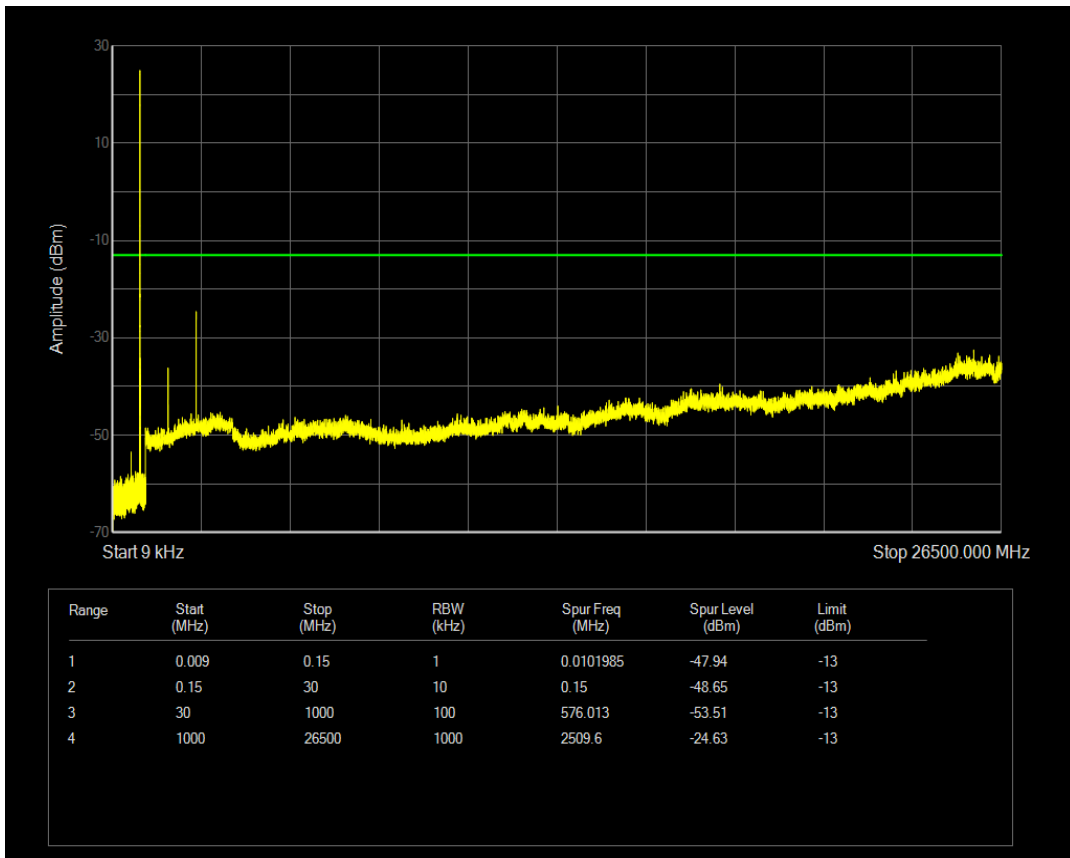

Band26(814-824) QAM16 BW=10MHz Channel=26740 RB Size=1 Position=#0

Band26(814-824) QAM16 BW=10MHz Channel=26740 RB Size=50 Position=#0

Band26(824-849) QPSK BW=1.4MHz Channel=26797 RB Size=1 Position=#0

Band26(824-849) QPSK BW=1.4MHz Channel=26797 RB Size=6 Position=#0

Band26(824-849) QAM16 BW=1.4MHz Channel=26797 RB Size=1 Position=#0

Band26(824-849) QAM16 BW=1.4MHz Channel=26797 RB Size=6 Position=#0

Band26(824-849) QPSK BW=1.4MHz Channel=26915 RB Size=1 Position=#0