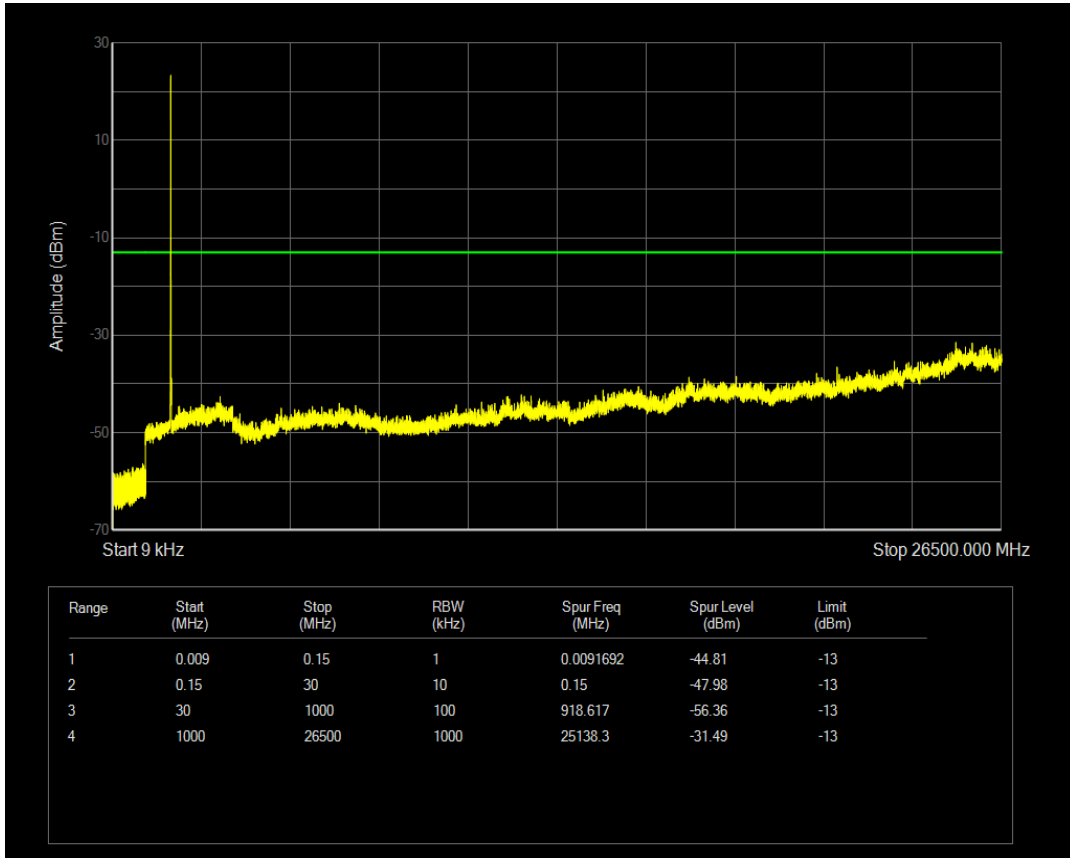

Band4 QPSK BW=3MHz Channel=20385 RB Size=15 Position=#0

Band4 QAM16 BW=3MHz Channel=20385 RB Size=1 Position=#0