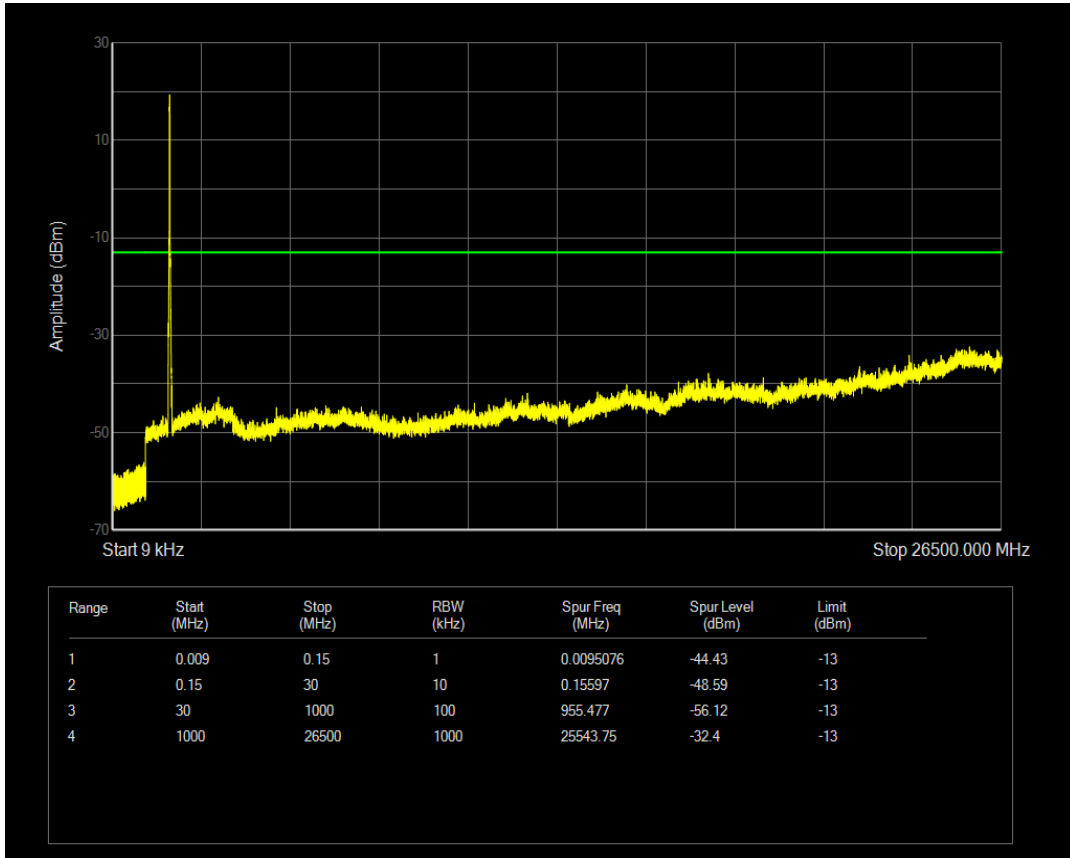

Band4 QPSK BW=20MHz Channel=20050 RB Size=1 Position=#0

Band4 QPSK BW=20MHz Channel=20050 RB Size=100 Position=#0

Band4 QAM16 BW=20MHz Channel=20050 RB Size=1 Position=#0

Band4 QAM16 BW=20MHz Channel=20050 RB Size=100 Position=#0

Band4 QPSK BW=20MHz Channel=20175 RB Size=1 Position=#0

Band4 QPSK BW=20MHz Channel=20175 RB Size=100 Position=#0

Band4 QAM16 BW=20MHz Channel=20175 RB Size=1 Position=#0

Band4 QAM16 BW=20MHz Channel=20175 RB Size=100 Position=#0