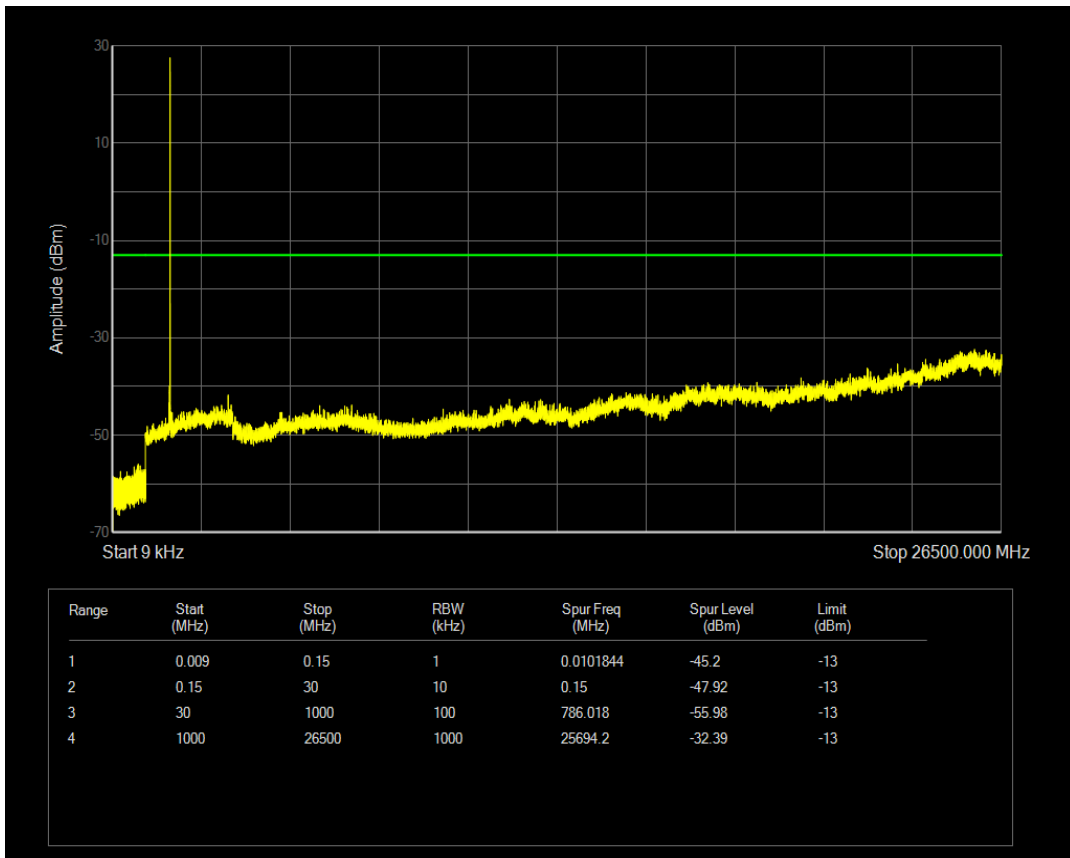

Band4 QAM16 BW=1.4MHz Channel=20175 RB Size=1 Position=#0

Band4 QAM16 BW=1.4MHz Channel=20175 RB Size=6 Position=#0