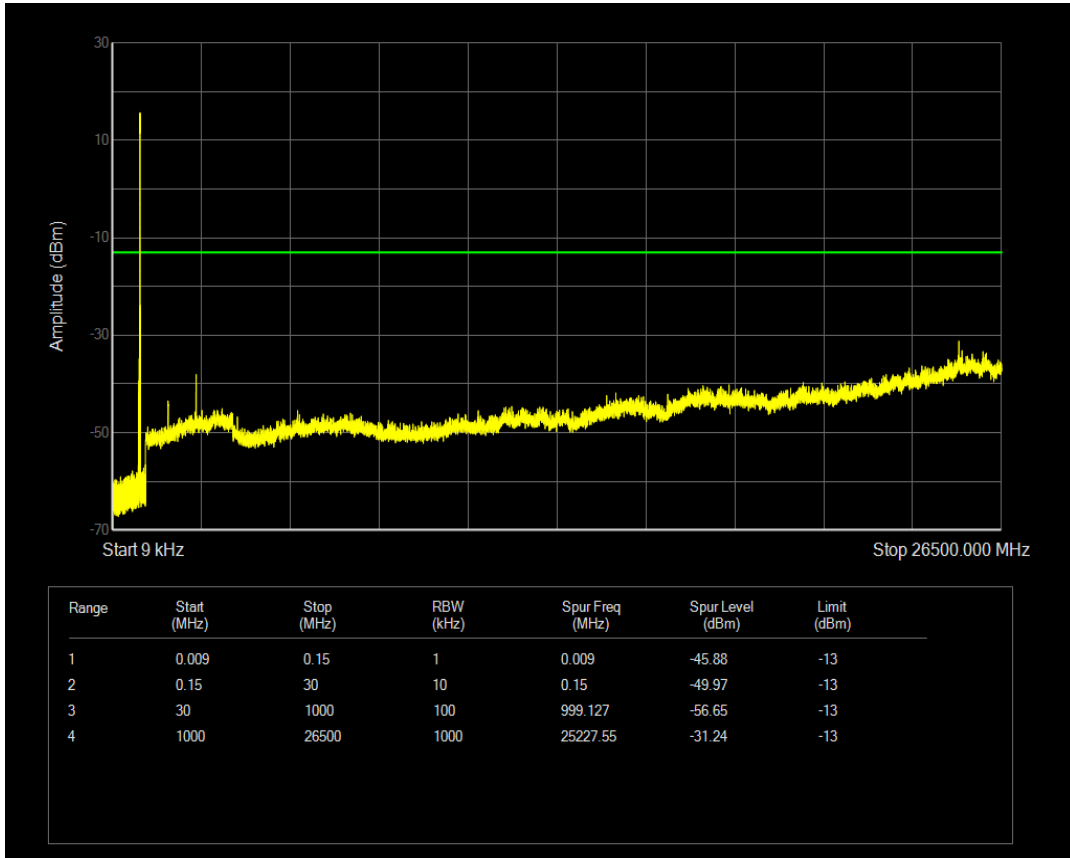

Band26(824-849) QPSK BW=5MHz Channel=26815 RB Size=1 Position=#0

Band26(824-849) QPSK BW=5MHz Channel=26815 RB Size=25 Position=#0

Band26(824-849) QAM16 BW=5MHz Channel=26815 RB Size=1 Position=#0

Band26(824-849) QAM16 BW=5MHz Channel=26815 RB Size=25 Position=#0

Band26(824-849) QPSK BW=5MHz Channel=26915 RB Size=1 Position=#0

Band26(824-849) QPSK BW=5MHz Channel=26915 RB Size=25 Position=#0

Band26(824-849) QAM16 BW=5MHz Channel=26915 RB Size=1 Position=#0

Band26(824-849) QAM16 BW=5MHz Channel=26915 RB Size=25 Position=#0