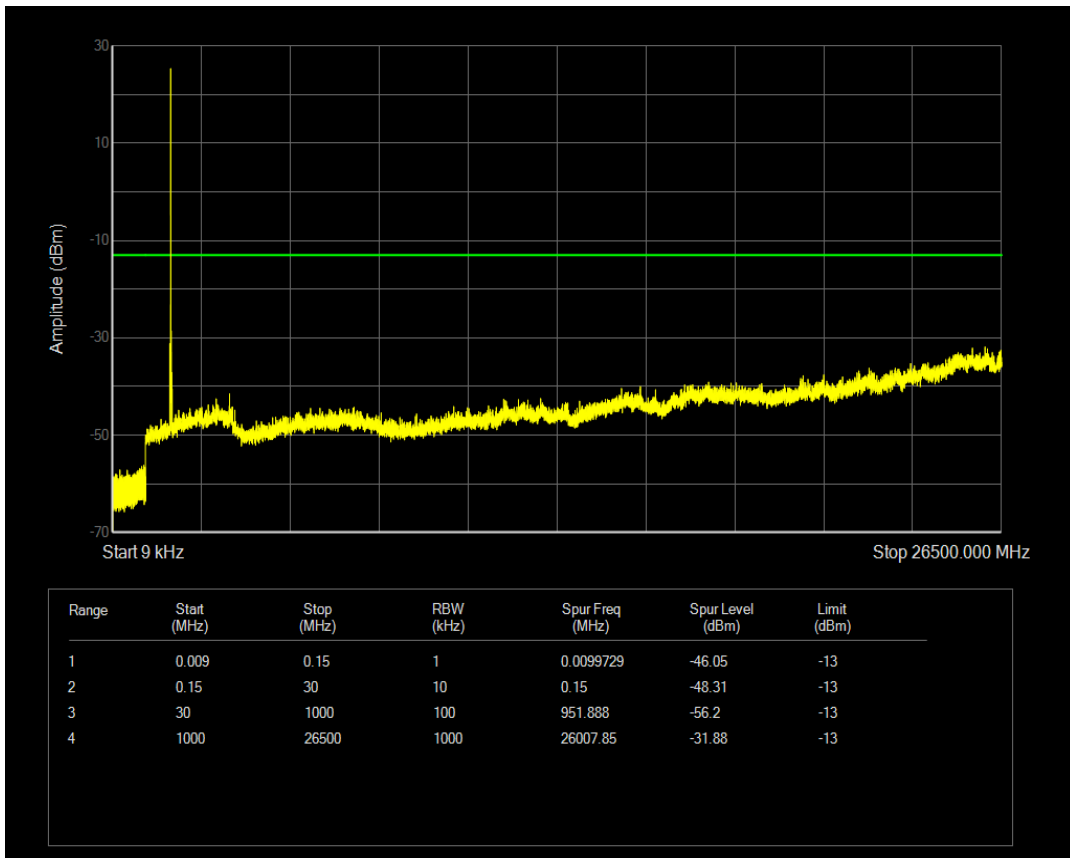

Band4 QAM16 BW=3MHz Channel=20385 RB Size=1 Position=#0

Band4 QAM16 BW=3MHz Channel=20385 RB Size=15 Position=#0