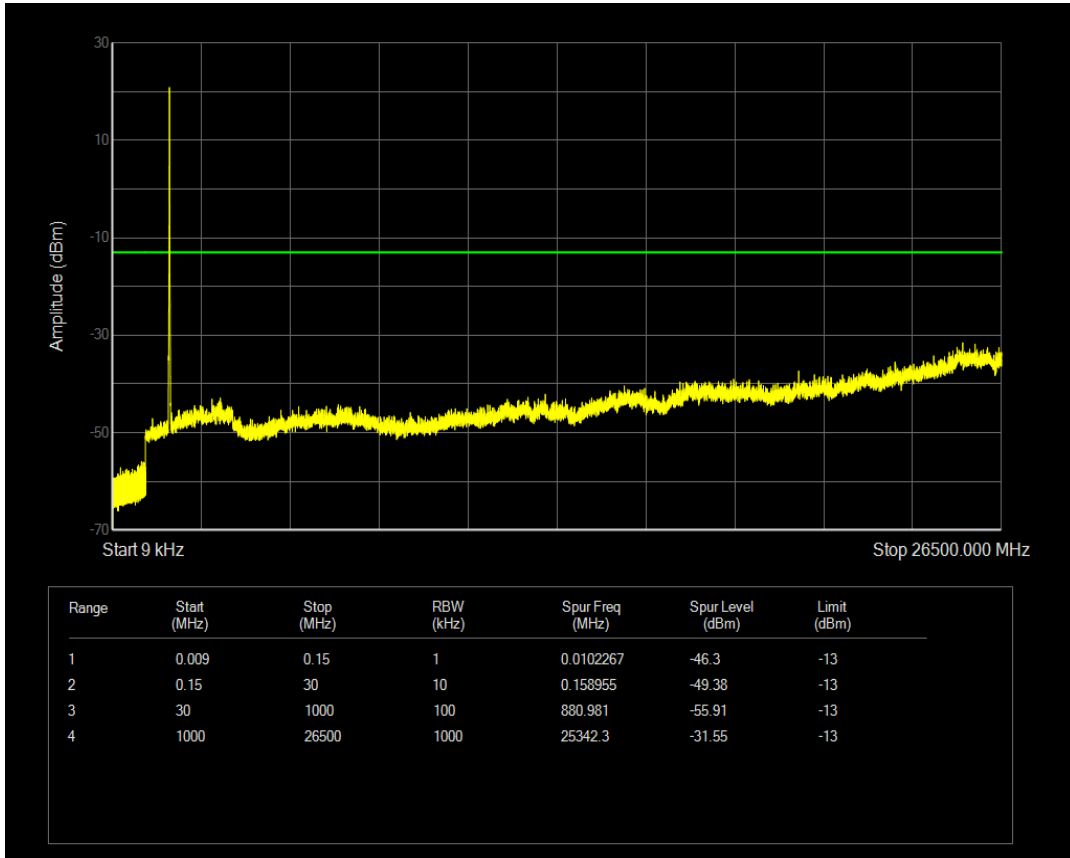

Band4 QPSK BW=10MHz Channel=20000 RB Size=1 Position=#0

Band4 QPSK BW=10MHz Channel=20000 RB Size=50 Position=#0

Band4 QAM16 BW=10MHz Channel=20000 RB Size=1 Position=#0

Band4 QAM16 BW=10MHz Channel=20000 RB Size=50 Position=#0

Band4 QPSK BW=10MHz Channel=20175 RB Size=1 Position=#0

Band4 QPSK BW=10MHz Channel=20175 RB Size=50 Position=#0

Band4 QAM16 BW=10MHz Channel=20175 RB Size=1 Position=#0

Band4 QAM16 BW=10MHz Channel=20175 RB Size=50 Position=#0