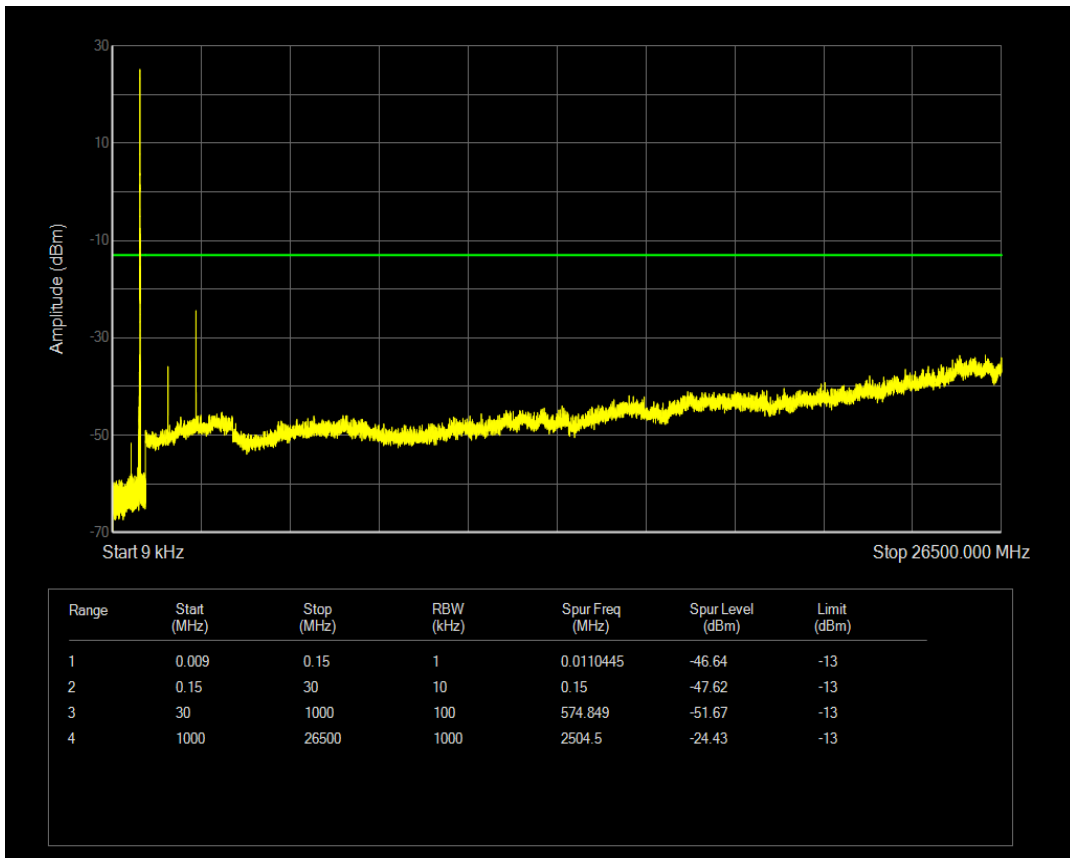

Band26(824-849) QPSK BW=15MHz Channel=26965 RB Size=1 Position=#0

Band26(824-849) QPSK BW=15MHz Channel=26965 RB Size=75 Position=#0