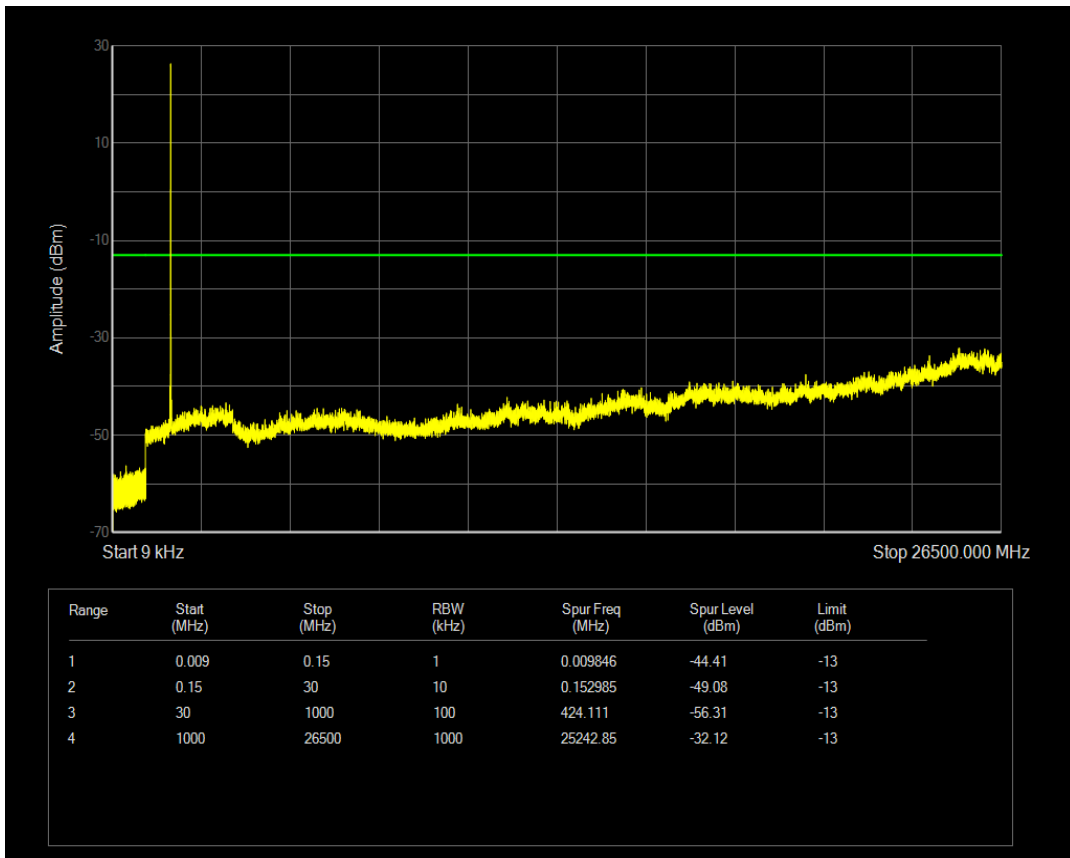

Band4 QPSK BW=5MHz Channel=20375 RB Size=1 Position=#0

Band4 QPSK BW=5MHz Channel=20375 RB Size=25 Position=#0

Band4 QAM16 BW=5MHz Channel=20375 RB Size=1 Position=#0

Band4 QAM16 BW=5MHz Channel=20375 RB Size=25 Position=#0

Band4 QPSK BW=10MHz Channel=20000 RB Size=1 Position=#0

Band4 QPSK BW=10MHz Channel=20000 RB Size=50 Position=#0

Band4 QAM16 BW=10MHz Channel=20000 RB Size=1 Position=#0

Band4 QAM16 BW=10MHz Channel=20000 RB Size=50 Position=#0