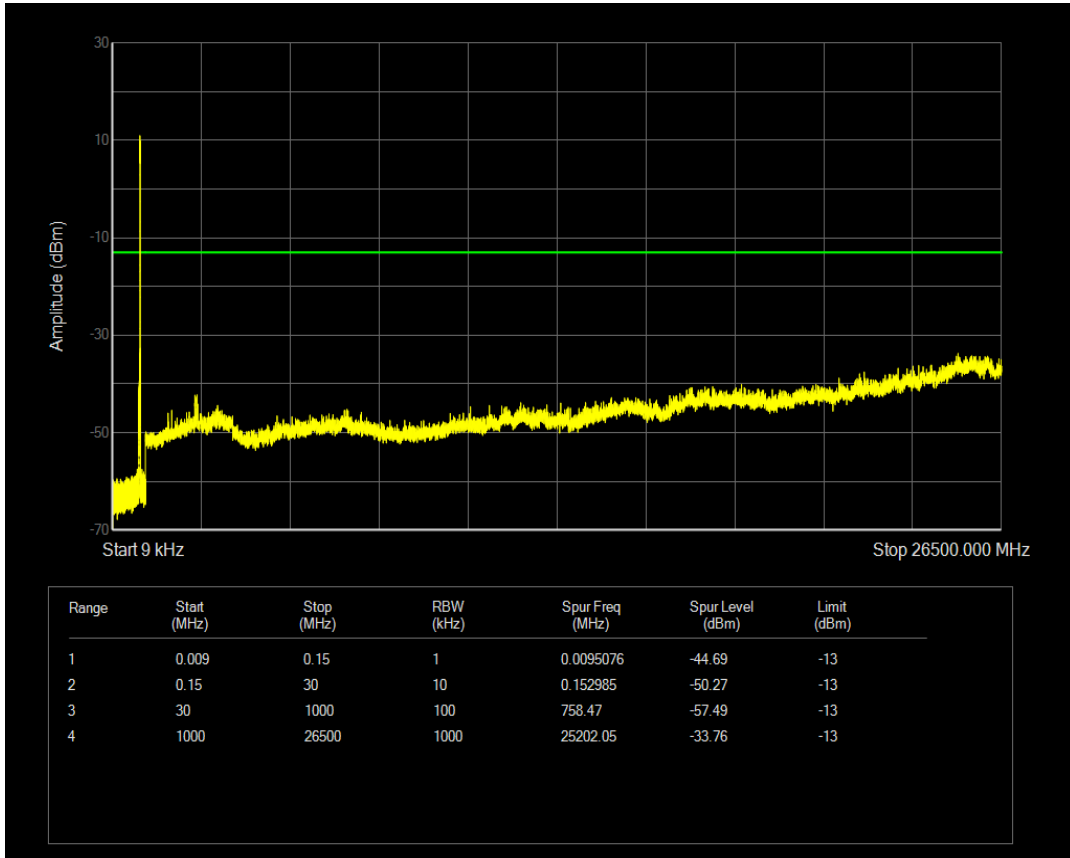

Band26(824-849) QPSK BW=15MHz Channel=26965 RB Size=1 Position=#0

Band26(824-849) QPSK BW=15MHz Channel=26965 RB Size=75 Position=#0

Band26(824-849) QAM16 BW=15MHz Channel=26965 RB Size=1 Position=#0

Band26(824-849) QAM16 BW=15MHz Channel=26965 RB Size=75 Position=#0

Band4 QPSK BW=1.4MHz Channel=19957 RB Size=1 Position=#0

Band4 QPSK BW=1.4MHz Channel=19957 RB Size=6 Position=#0

Band4 QAM16 BW=1.4MHz Channel=19957 RB Size=1 Position=#0

Band4 QAM16 BW=1.4MHz Channel=19957 RB Size=6 Position=#0