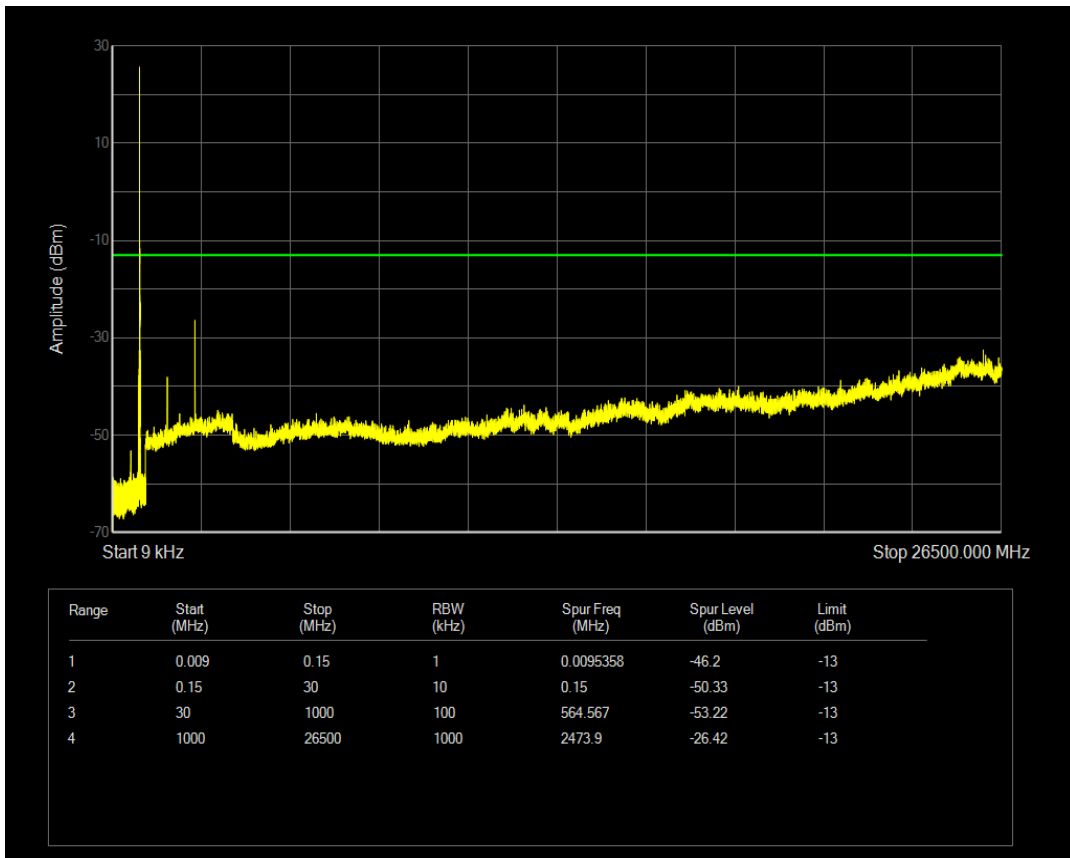

Band26(824-849) QPSK BW=5MHz Channel=27015 RB Size=1 Position=#0

Band26(824-849) QPSK BW=5MHz Channel=27015 RB Size=25 Position=#0

Band26(824-849) QAM16 BW=5MHz Channel=27015 RB Size=1 Position=#0

Band26(824-849) QAM16 BW=5MHz Channel=27015 RB Size=25 Position=#0

Band26(824-849) QPSK BW=10MHz Channel=26840 RB Size=1 Position=#0

Band26(824-849) QPSK BW=10MHz Channel=26840 RB Size=50 Position=#0

Band26(824-849) QAM16 BW=10MHz Channel=26840 RB Size=1 Position=#0

Band26(824-849) QAM16 BW=10MHz Channel=26840 RB Size=50 Position=#0