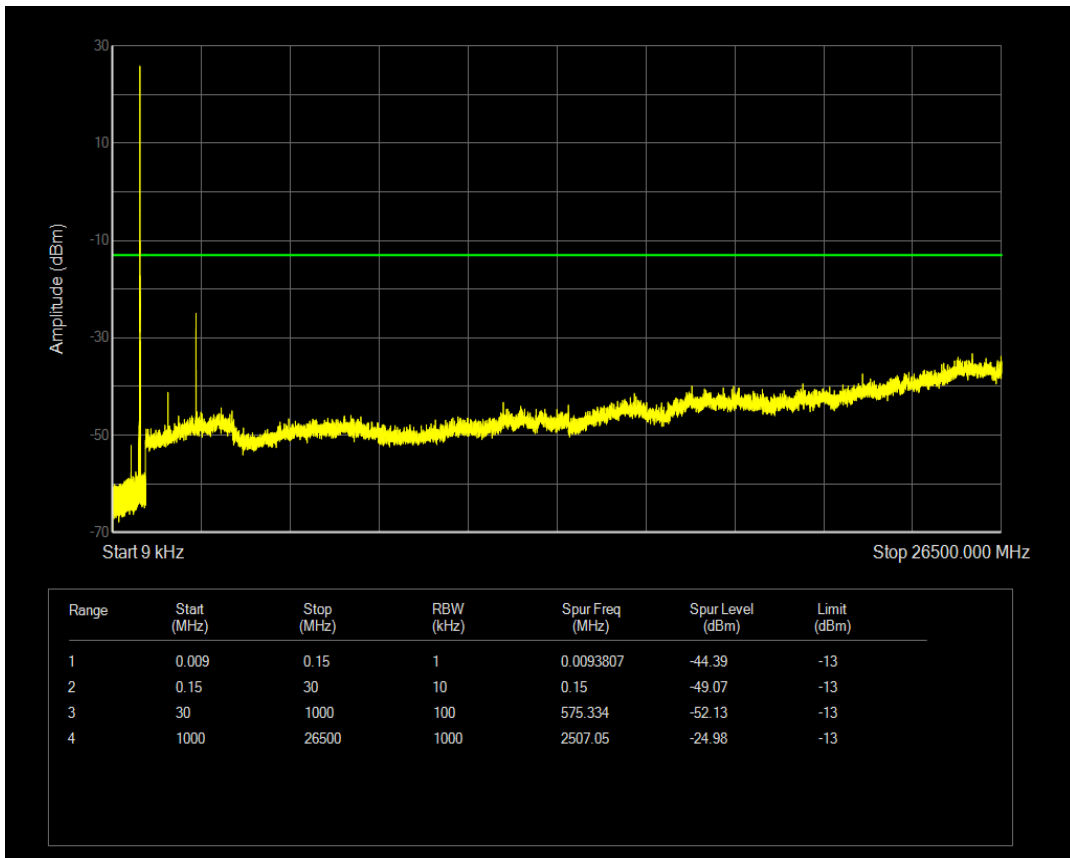

Band26(824-849) QAM16 BW=3MHz Channel=26915 RB Size=1 Position=#0

Band26(824-849) QAM16 BW=3MHz Channel=26915 RB Size=15 Position=#0