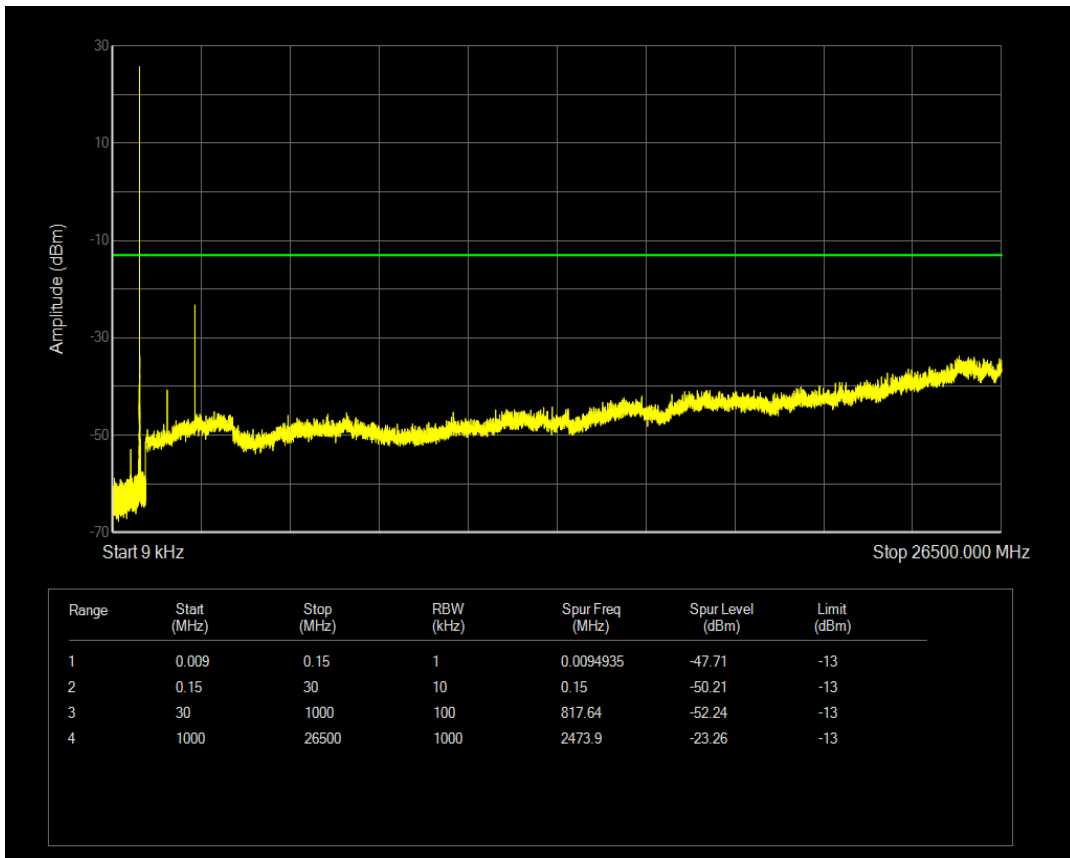

Band26(814-824) QAM16 BW=10MHz Channel=26740 RB Size=1 Position=#0

Band26(814-824) QAM16 BW=10MHz Channel=26740 RB Size=50 Position=#0

Band26(824-849) QPSK BW=1.4MHz Channel=26797 RB Size=1 Position=#0

Band26(824-849) QPSK BW=1.4MHz Channel=26797 RB Size=6 Position=#0

Band26(824-849) QAM16 BW=1.4MHz Channel=26797 RB Size=1 Position=#0

Band26(824-849) QAM16 BW=1.4MHz Channel=26797 RB Size=6 Position=#0

Band26(824-849) QPSK BW=1.4MHz Channel=26915 RB Size=1 Position=#0