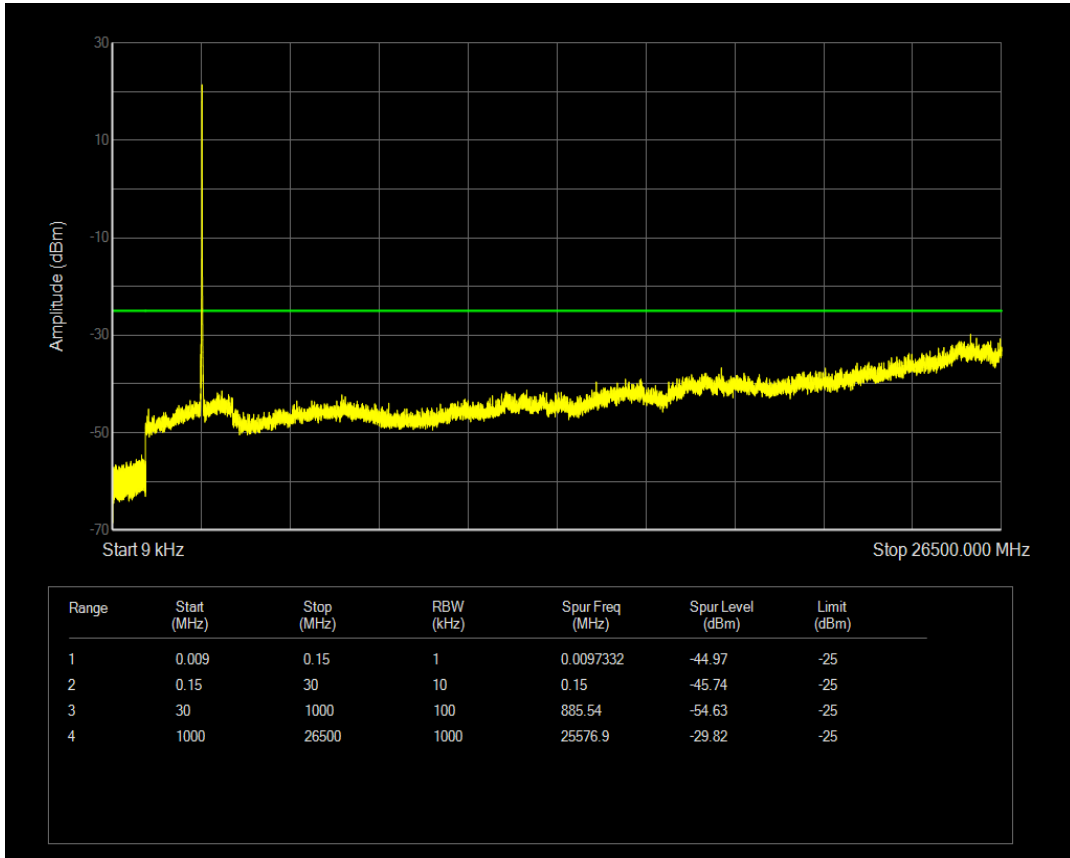

Band41 QPSK BW=10MHz Channel=41540 RB Size=50 Position=#0

Band41 QAM16 BW=10MHz Channel=41540 RB Size=1 Position=#0