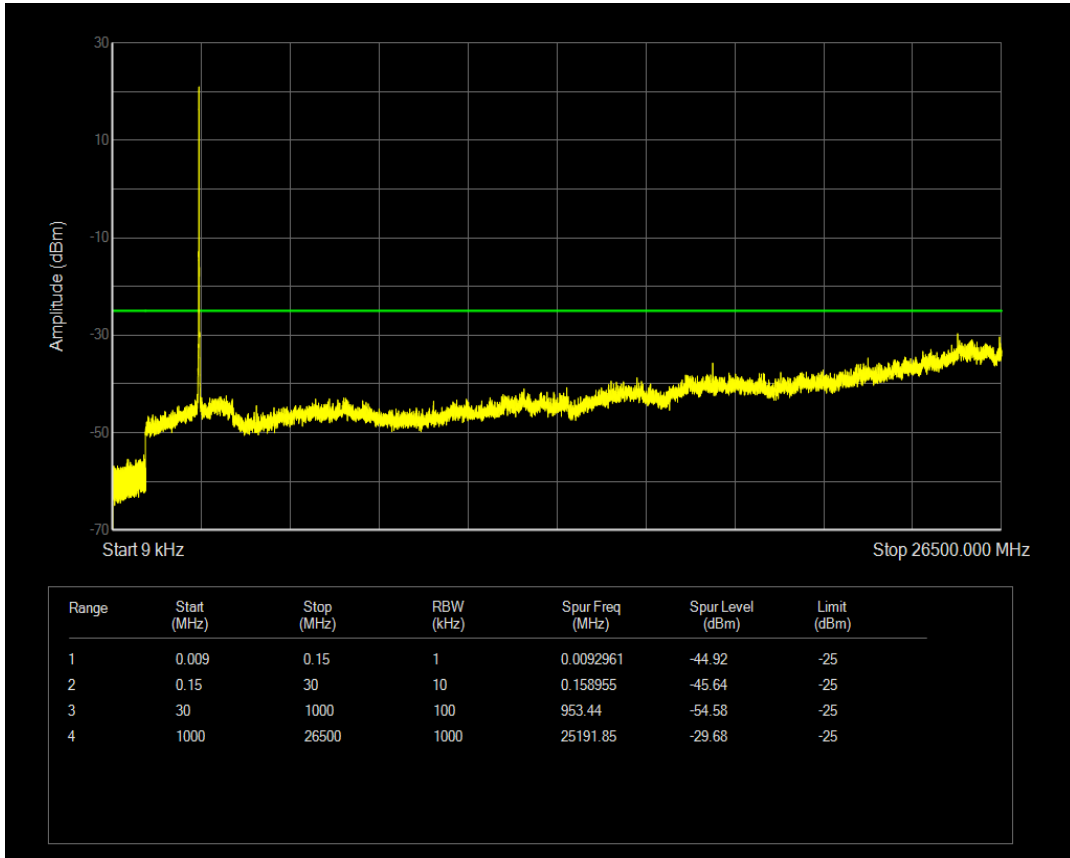

Band41 QPSK BW=10MHz Channel=40620 RB Size=1 Position=#0

Band41 QPSK BW=10MHz Channel=40620 RB Size=50 Position=#0

Band41 QAM16 BW=10MHz Channel=40620 RB Size=1 Position=#0

Band41 QAM16 BW=10MHz Channel=40620 RB Size=50 Position=#0