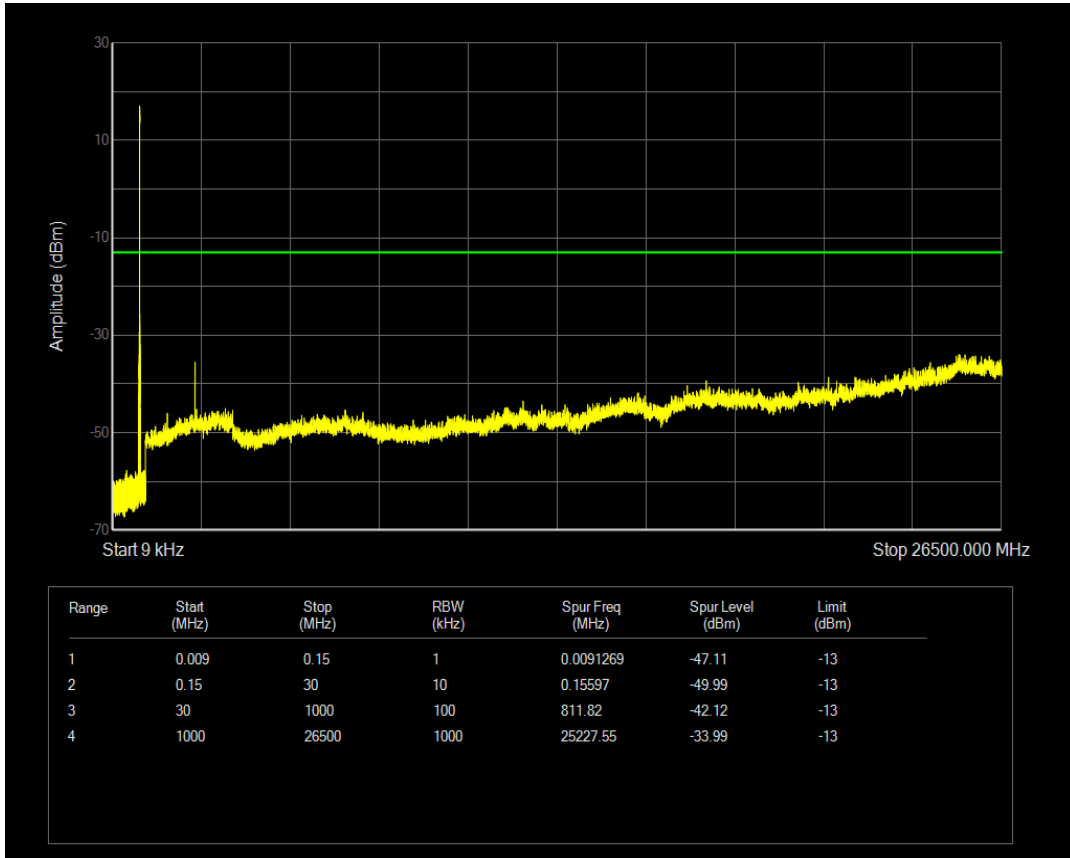

Band26(824-849) QPSK BW=1.4MHz Channel=26915 RB Size=6 Position=#0

Band26(824-849) QAM16 BW=1.4MHz Channel=26915 RB Size=1 Position=#0

Band26(824-849) QAM16 BW=1.4MHz Channel=26915 RB Size=6 Position=#0

Band26(824-849) QPSK BW=1.4MHz Channel=27033 RB Size=1 Position=#0

Band26(824-849) QPSK BW=1.4MHz Channel=27033 RB Size=6 Position=#0

Band26(824-849) QAM16 BW=1.4MHz Channel=27033 RB Size=1 Position=#0

Band26(824-849) QAM16 BW=1.4MHz Channel=27033 RB Size=6 Position=#0

Band26(824-849) QPSK BW=3MHz Channel=26805 RB Size=1 Position=#0

Band26(824-849) QPSK BW=3MHz Channel=26805 RB Size=15 Position=#0

Band26(824-849) QAM16 BW=3MHz Channel=26805 RB Size=1 Position=#0

Band26(824-849) QAM16 BW=3MHz Channel=26805 RB Size=15 Position=#0