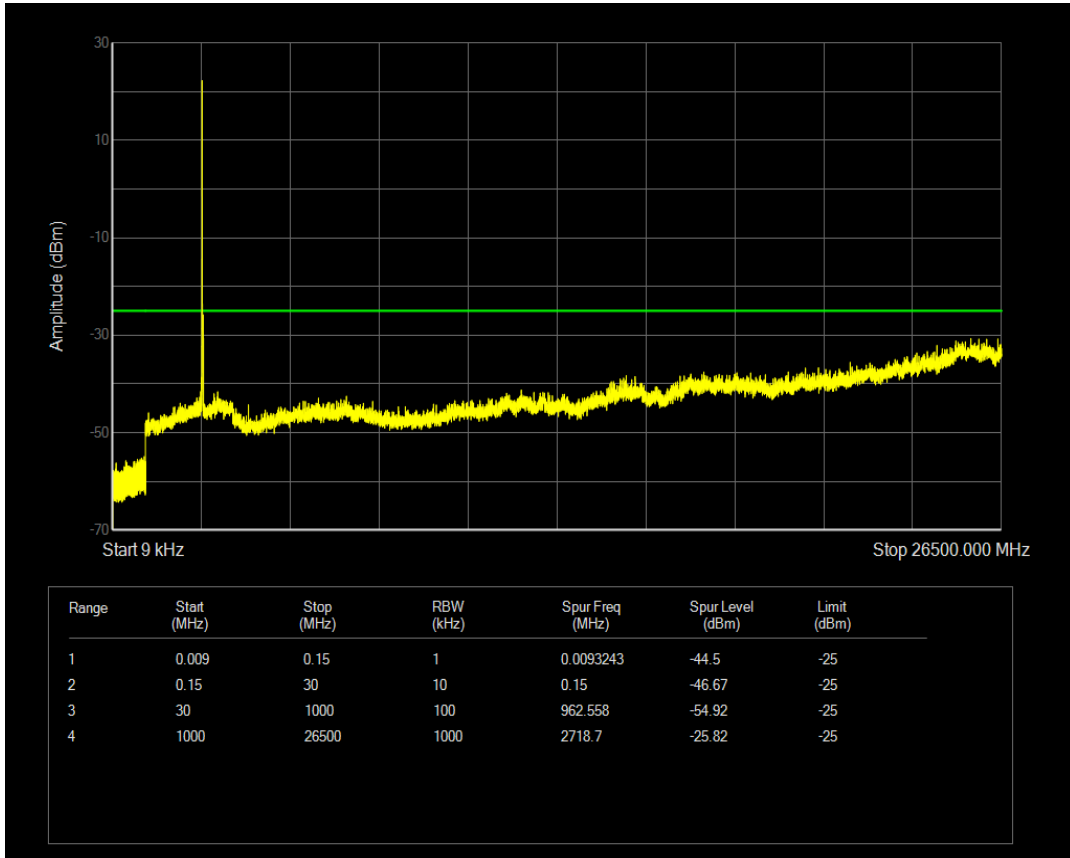

Band41 QPSK BW=5MHz Channel=41565 RB Size=1 Position=#0

Band41 QPSK BW=5MHz Channel=41565 RB Size=25 Position=#0

Band41 QAM16 BW=5MHz Channel=41565 RB Size=1 Position=#0

Band41 QAM16 BW=5MHz Channel=41565 RB Size=25 Position=#0