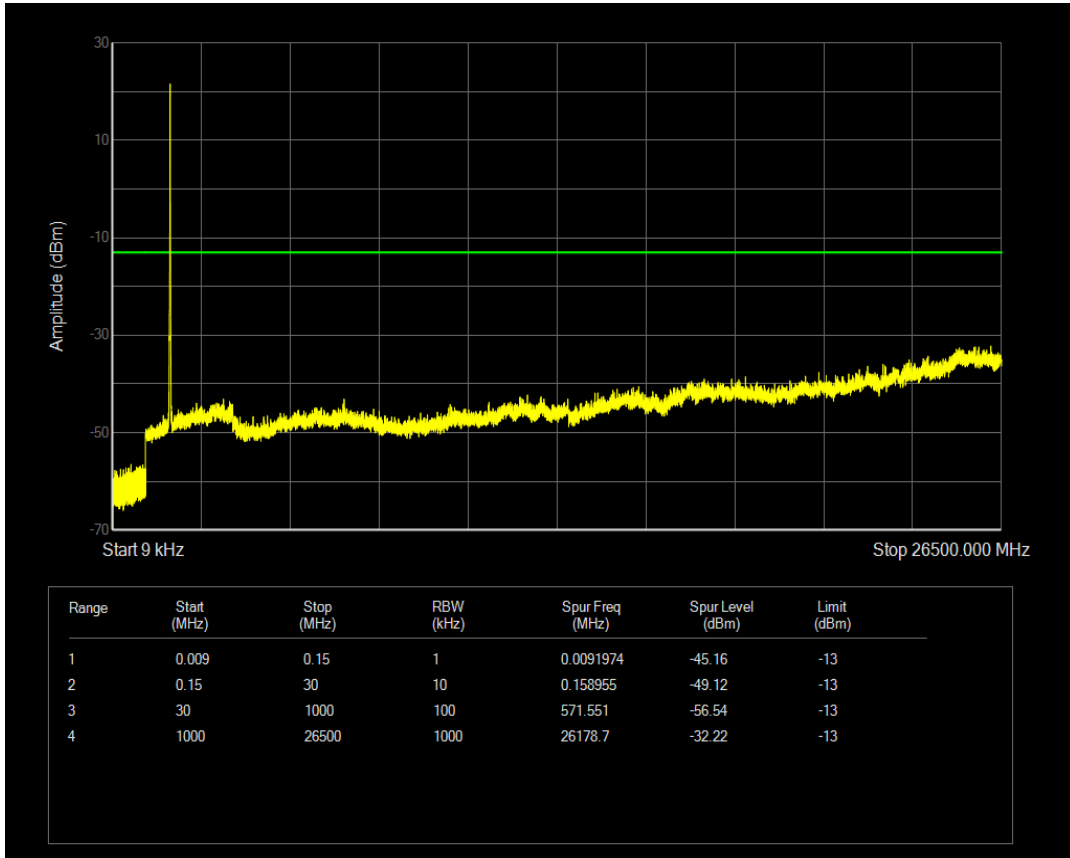

Band4 QPSK BW=10MHz Channel=20000 RB Size=1 Position=#0

Band4 QPSK BW=10MHz Channel=20000 RB Size=50 Position=#0

Band4 QAM16 BW=10MHz Channel=20000 RB Size=1 Position=#0

Band4 QAM16 BW=10MHz Channel=20000 RB Size=50 Position=#0

Band4 QPSK BW=10MHz Channel=20175 RB Size=1 Position=#0

Band4 QPSK BW=10MHz Channel=20175 RB Size=50 Position=#0

Band4 QAM16 BW=10MHz Channel=20175 RB Size=1 Position=#0

Band4 QAM16 BW=10MHz Channel=20175 RB Size=50 Position=#0