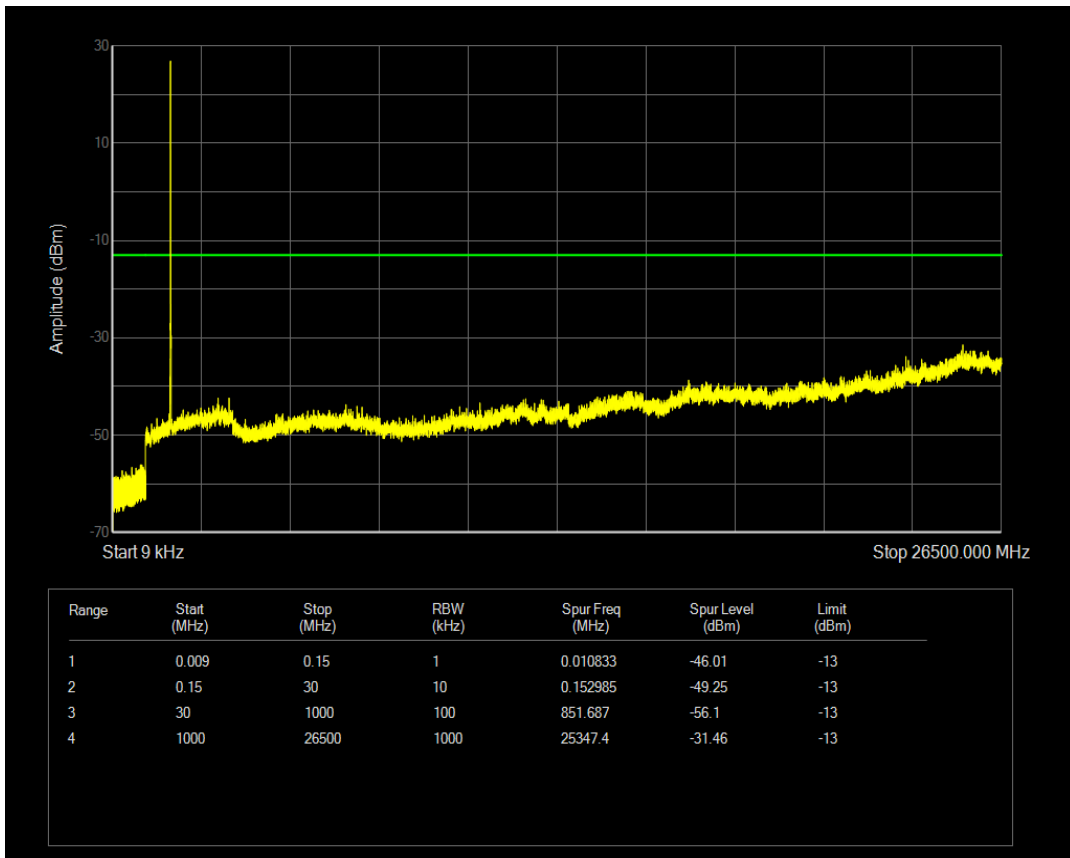

Band4 QPSK BW=10MHz Channel=20000 RB Size=1 Position=#0

Band4 QPSK BW=10MHz Channel=20000 RB Size=50 Position=#0

Band4 QAM16 BW=10MHz Channel=20000 RB Size=1 Position=#0

Band4 QAM16 BW=10MHz Channel=20000 RB Size=50 Position=#0

Band4 QPSK BW=10MHz Channel=20175 RB Size=1 Position=#0

Band4 QPSK BW=10MHz Channel=20175 RB Size=50 Position=#0

Band4 QAM16 BW=10MHz Channel=20175 RB Size=1 Position=#0

Band4 QAM16 BW=10MHz Channel=20175 RB Size=50 Position=#0

Band4 QPSK BW=10MHz Channel=20350 RB Size=1 Position=#0

Band4 QPSK BW=10MHz Channel=20350 RB Size=50 Position=#0

Band4 QAM16 BW=10MHz Channel=20350 RB Size=1 Position=#0

Band4 QAM16 BW=10MHz Channel=20350 RB Size=50 Position=#0