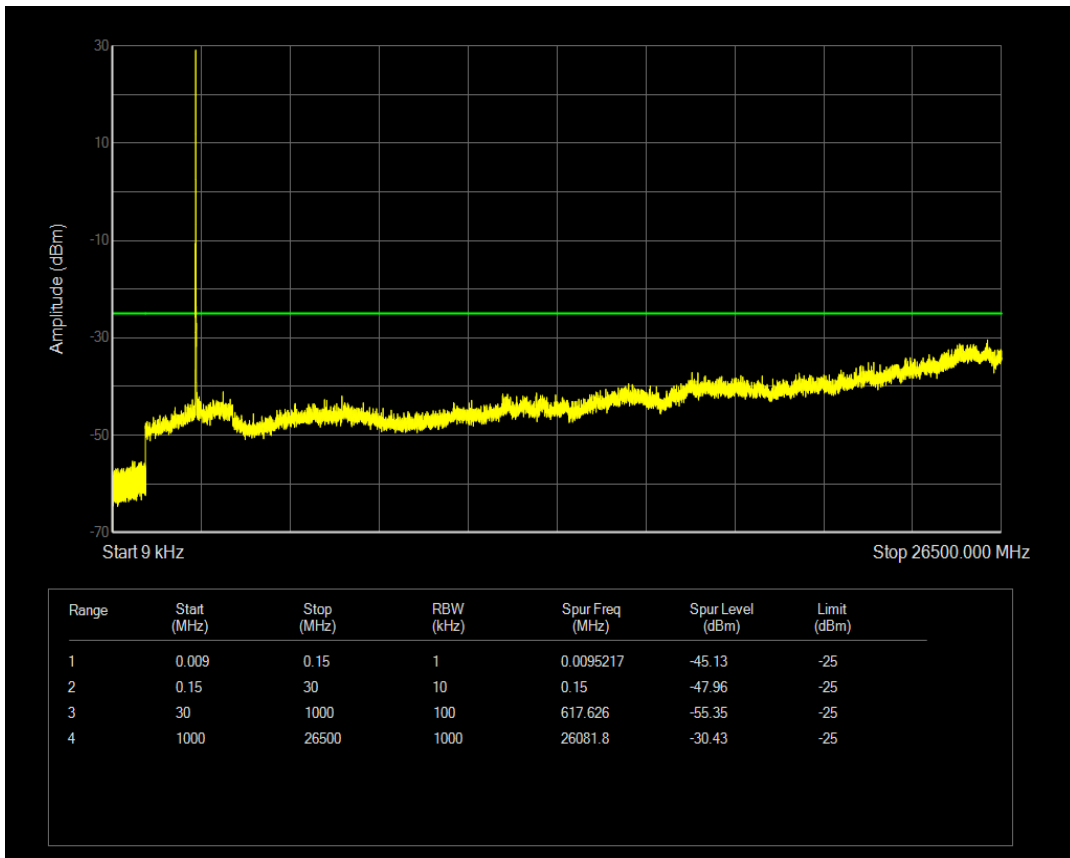

Band41 QAM16 BW=10MHz Channel=39700 RB Size=1 Position=#0

Band41 QAM16 BW=10MHz Channel=39700 RB Size=50 Position=#0