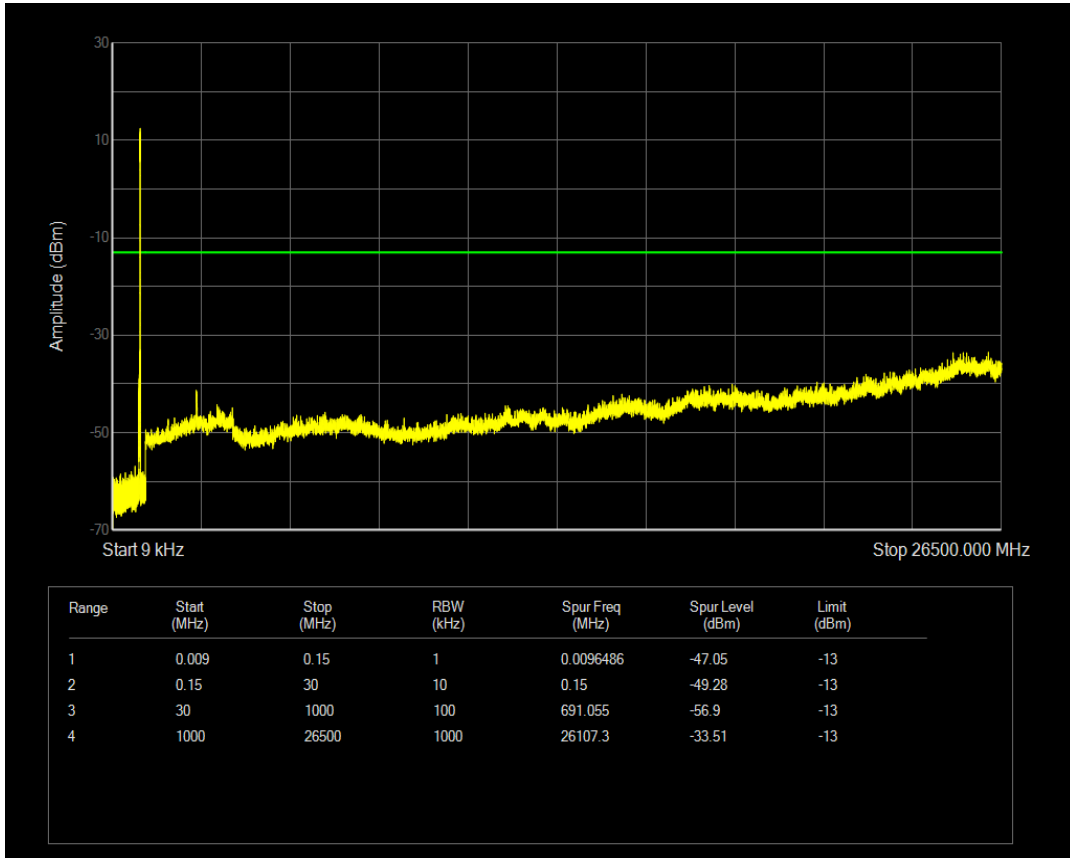

Band26(824-849) QPSK BW=15MHz Channel=26915 RB Size=1 Position=#0

Band26(824-849) QPSK BW=15MHz Channel=26915 RB Size=75 Position=#0

Band26(824-849) QAM16 BW=15MHz Channel=26915 RB Size=1 Position=#0

Band26(824-849) QAM16 BW=15MHz Channel=26915 RB Size=75 Position=#0

Band26(824-849) QPSK BW=15MHz Channel=26965 RB Size=1 Position=#0

Band26(824-849) QPSK BW=15MHz Channel=26965 RB Size=75 Position=#0

Band26(824-849) QAM16 BW=15MHz Channel=26965 RB Size=1 Position=#0

Band26(824-849) QAM16 BW=15MHz Channel=26965 RB Size=75 Position=#0