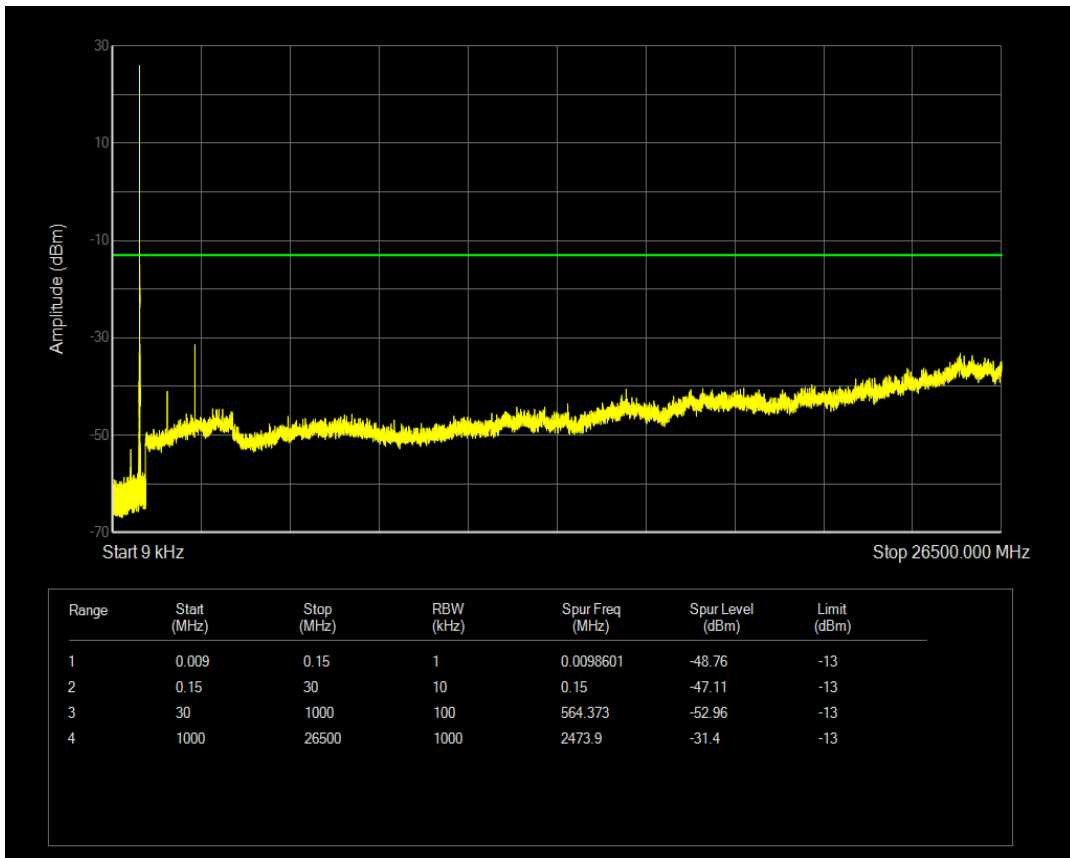

Band26(824-849) QAM16 BW=5MHz Channel=26815 RB Size=1 Position=#0

Band26(824-849) QAM16 BW=5MHz Channel=26815 RB Size=25 Position=#0