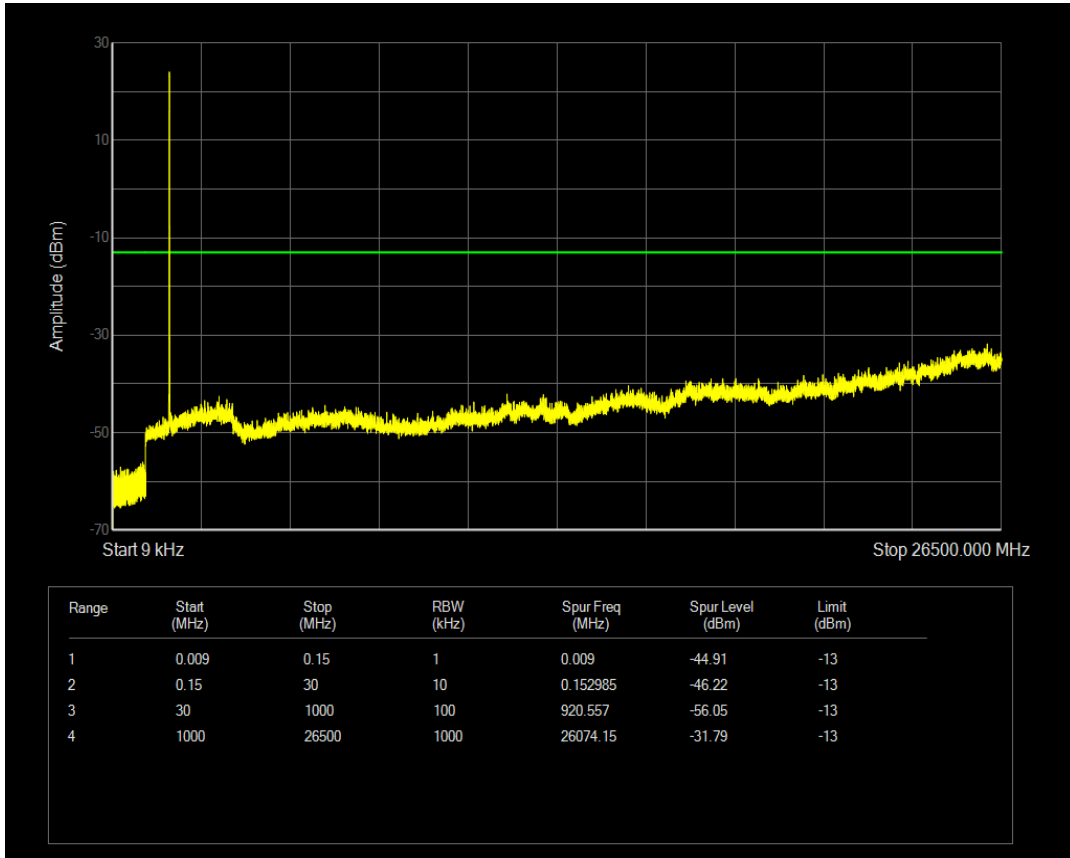

Band4 QPSK BW=3MHz Channel=19965 RB Size=15 Position=#0

Band4 QAM16 BW=3MHz Channel=19965 RB Size=1 Position=#0