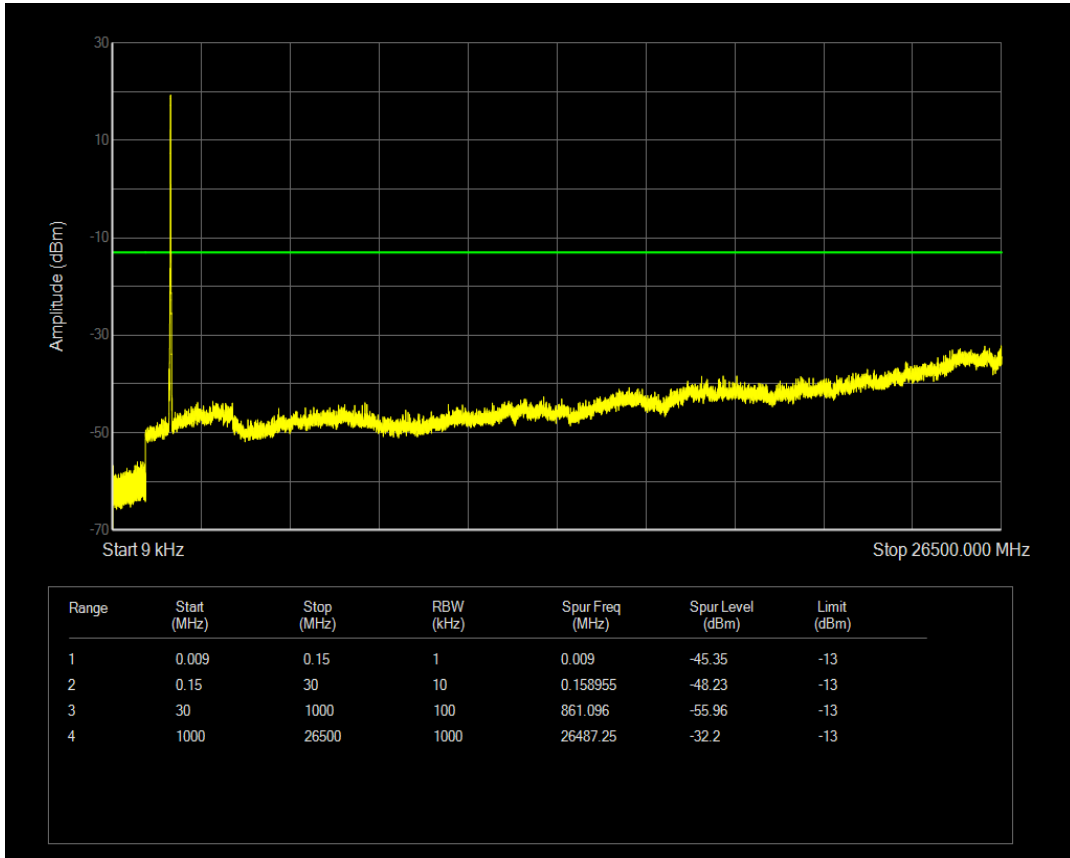

Band4 QPSK BW=15MHz Channel=20325 RB Size=1 Position=#0

Band4 QPSK BW=15MHz Channel=20325 RB Size=75 Position=#0

Band4 QAM16 BW=15MHz Channel=20325 RB Size=1 Position=#0

Band4 QAM16 BW=15MHz Channel=20325 RB Size=75 Position=#0

Band4 QPSK BW=20MHz Channel=20050 RB Size=1 Position=#0

Band4 QPSK BW=20MHz Channel=20050 RB Size=100 Position=#0

Band4 QAM16 BW=20MHz Channel=20050 RB Size=1 Position=#0

Band4 QAM16 BW=20MHz Channel=20050 RB Size=100 Position=#0