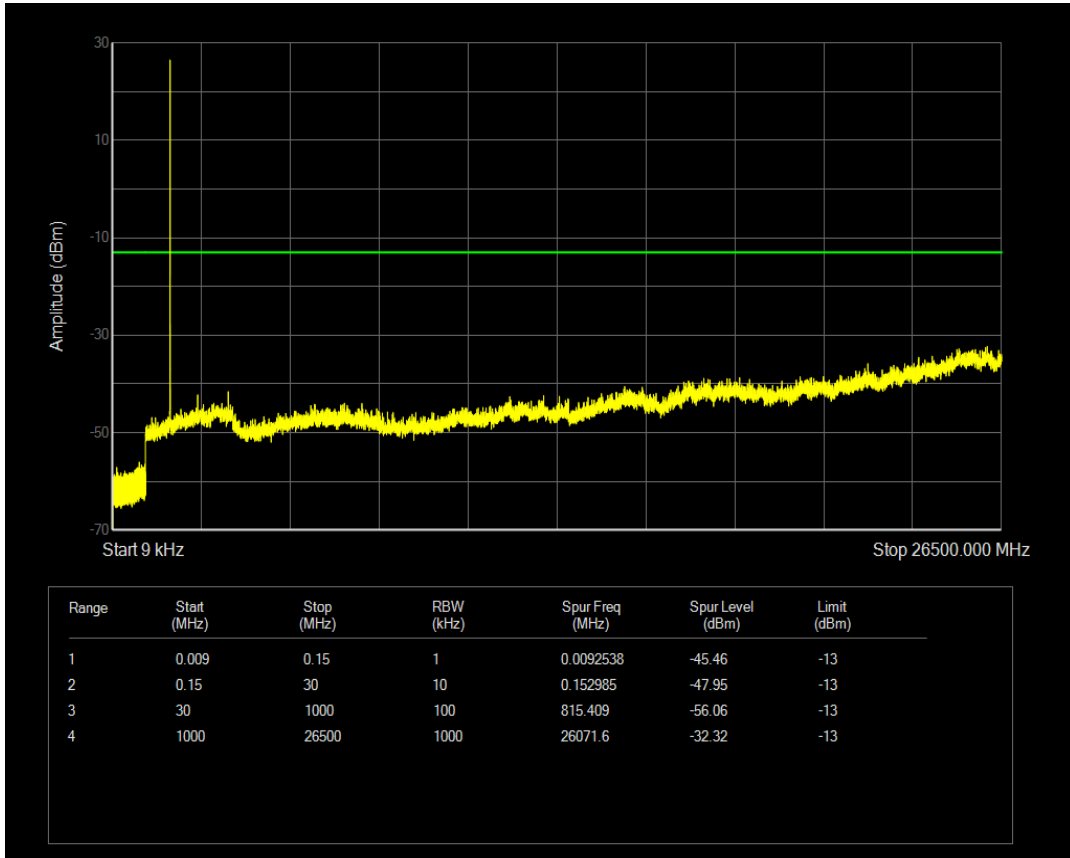

Band4 QPSK BW=1.4MHz Channel=20175 RB Size=1 Position=#0

Band4 QPSK BW=1.4MHz Channel=20175 RB Size=6 Position=#0

Band4 QAM16 BW=1.4MHz Channel=20175 RB Size=1 Position=#0

Band4 QAM16 BW=1.4MHz Channel=20175 RB Size=6 Position=#0