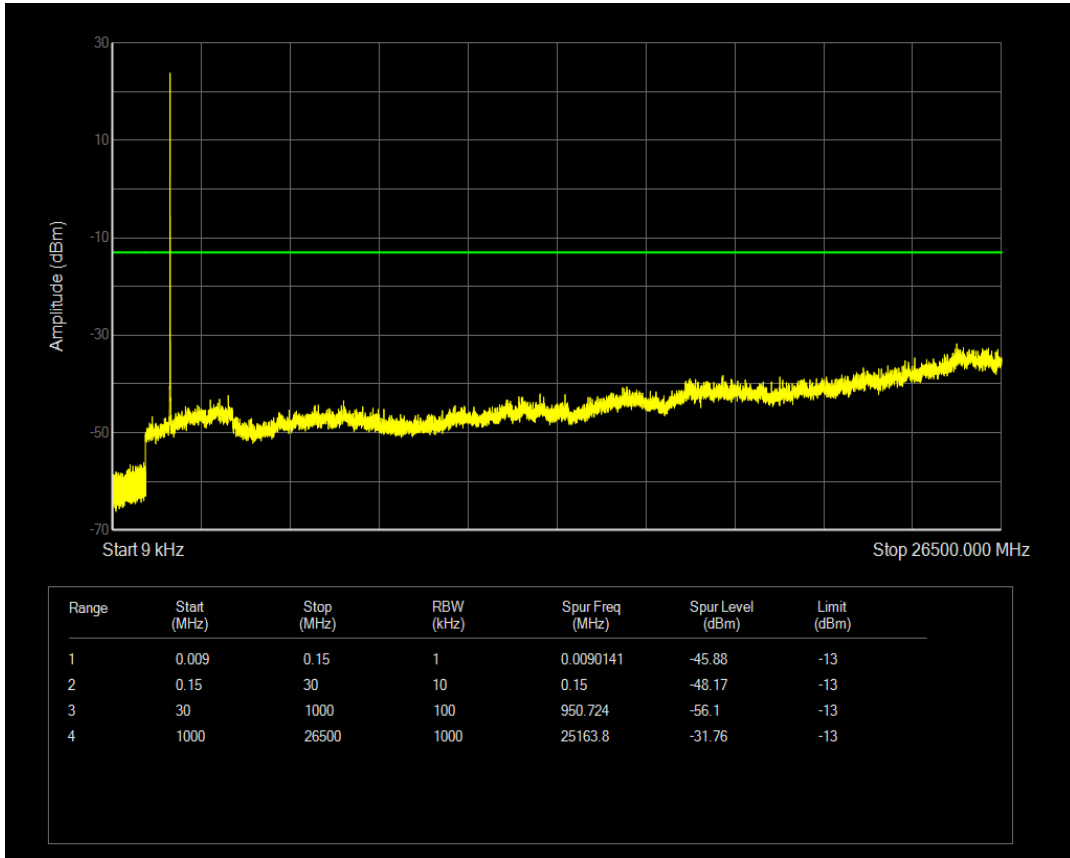

Band4 QPSK BW=3MHz Channel=20175 RB Size=15 Position=#0

Band4 QAM16 BW=3MHz Channel=20175 RB Size=1 Position=#0