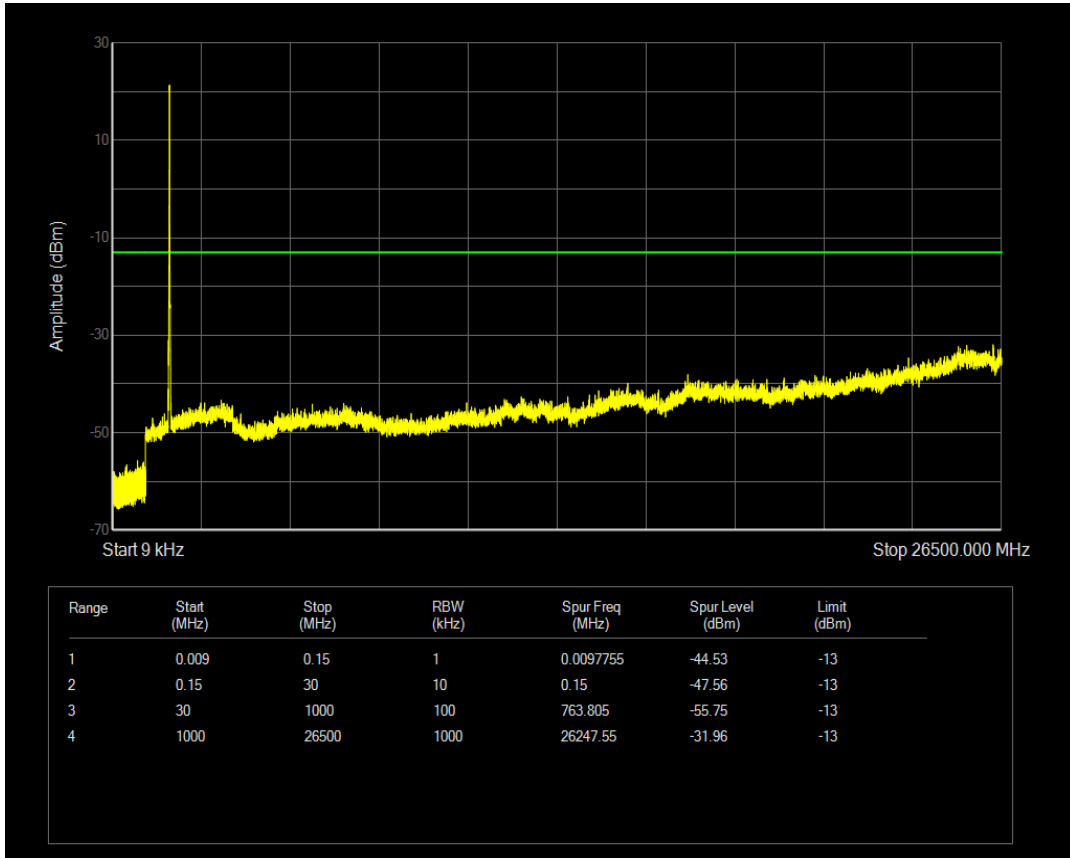

Band4 QPSK BW=5MHz Channel=20375 RB Size=1 Position=#0

Band4 QPSK BW=5MHz Channel=20375 RB Size=25 Position=#0

Band4 QAM16 BW=5MHz Channel=20375 RB Size=1 Position=#0

Band4 QAM16 BW=5MHz Channel=20375 RB Size=25 Position=#0

Band4 QPSK BW=10MHz Channel=20000 RB Size=1 Position=#0

Band4 QPSK BW=10MHz Channel=20000 RB Size=50 Position=#0

Band4 QAM16 BW=10MHz Channel=20000 RB Size=1 Position=#0

Band4 QAM16 BW=10MHz Channel=20000 RB Size=50 Position=#0