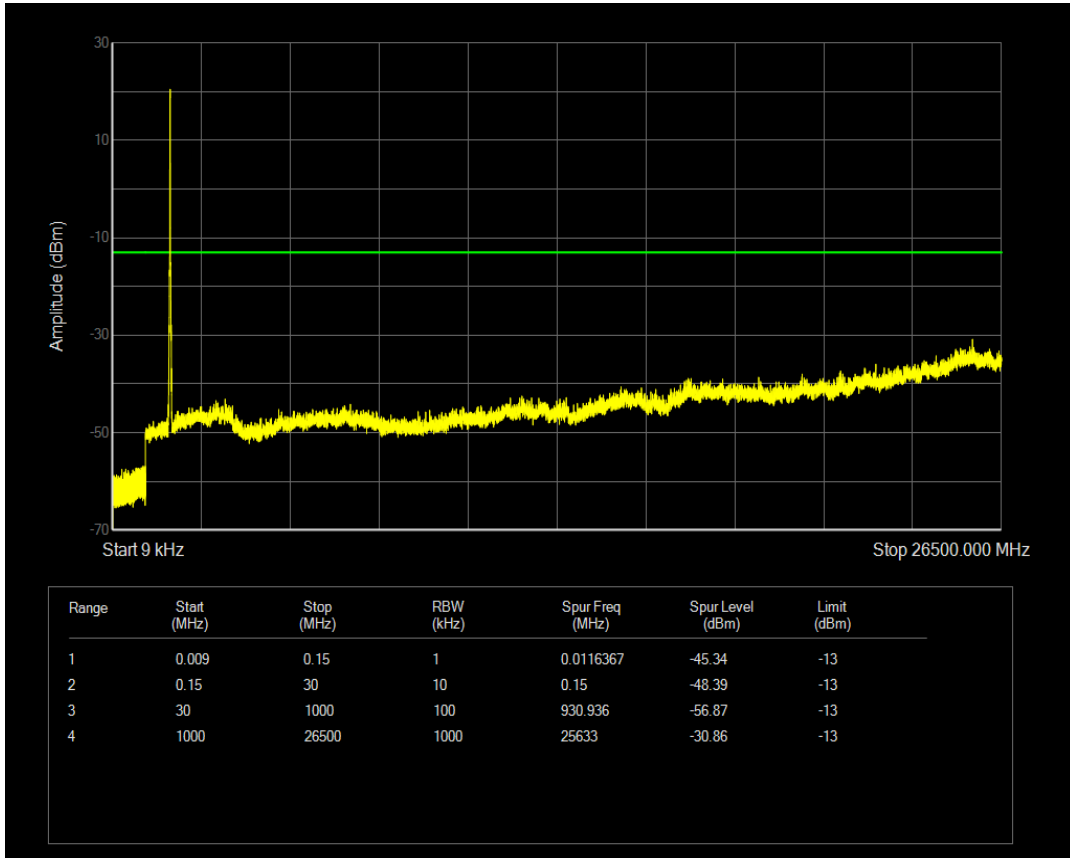

Band4 QPSK BW=15MHz Channel=20175 RB Size=75 Position=#0

Band4 QAM16 BW=15MHz Channel=20175 RB Size=1 Position=#0