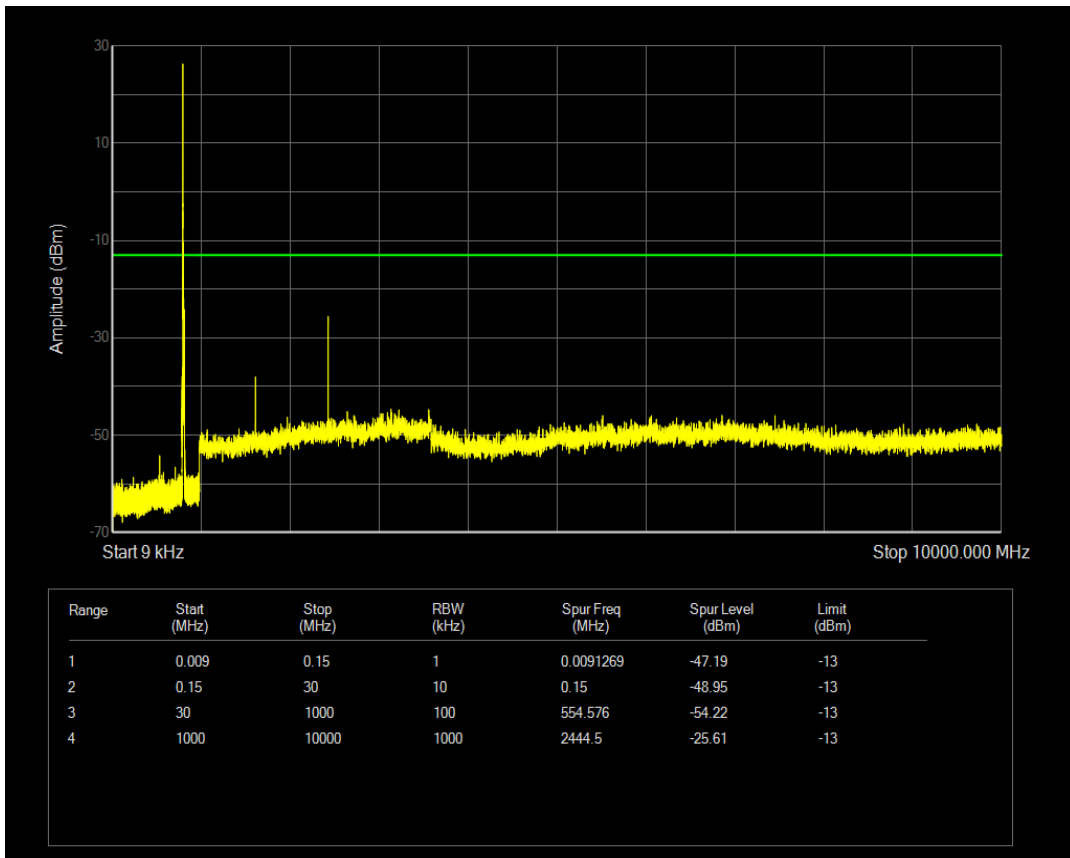

Band26(814-824) QAM16 BW=10MHz Channel=26740 RB Size=1 Position=#0

Band26(814-824) QAM16 BW=10MHz Channel=26740 RB Size=50 Position=#0

Band26(824-849) QPSK BW=1.4MHz Channel=26797 RB Size=1 Position=#0

Band26(824-849) QPSK BW=1.4MHz Channel=26797 RB Size=6 Position=#0

Band26(824-849) QAM16 BW=1.4MHz Channel=26797 RB Size=1 Position=#0

Band26(824-849) QAM16 BW=1.4MHz Channel=26797 RB Size=6 Position=#0

Band26(824-849) QPSK BW=1.4MHz Channel=26915 RB Size=1 Position=#0