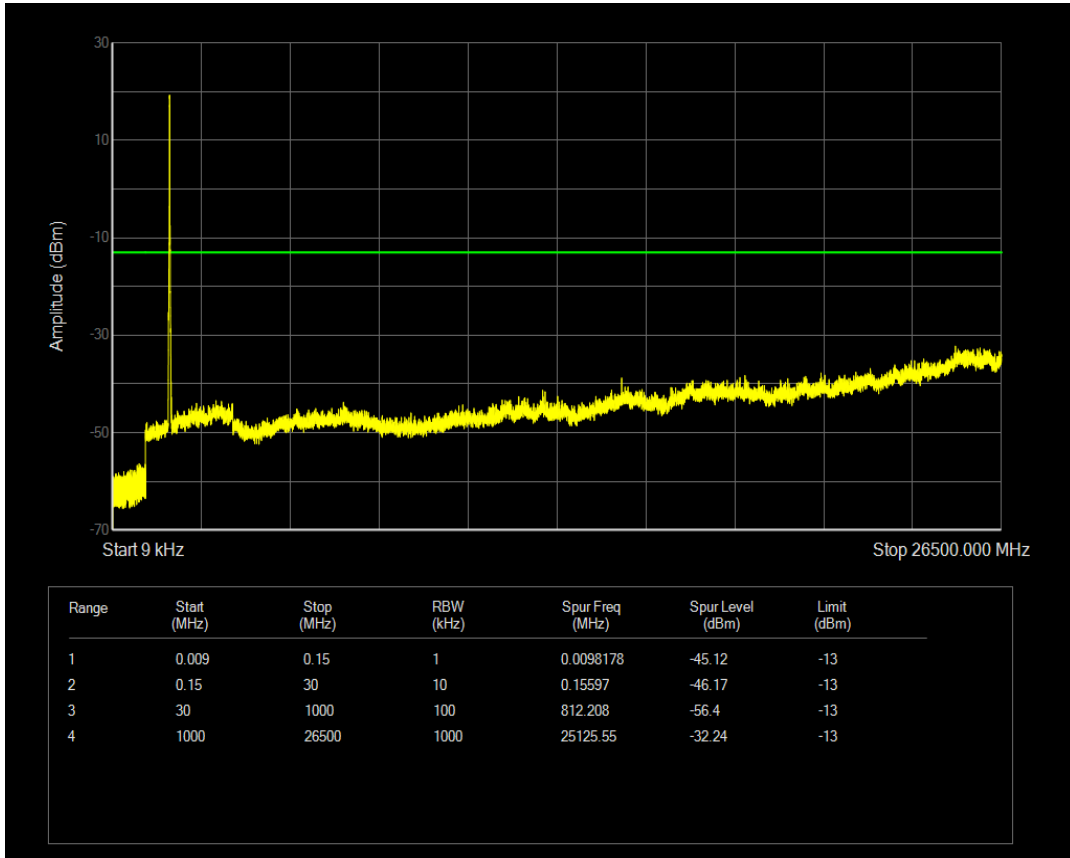

Band4 QPSK BW=10MHz Channel=20350 RB Size=1 Position=#0

Band4 QPSK BW=10MHz Channel=20350 RB Size=50 Position=#0

Band4 QAM16 BW=10MHz Channel=20350 RB Size=1 Position=#0

Band4 QAM16 BW=10MHz Channel=20350 RB Size=50 Position=#0

Band4 QPSK BW=15MHz Channel=20025 RB Size=1 Position=#0

Band4 QPSK BW=15MHz Channel=20025 RB Size=75 Position=#0

Band4 QAM16 BW=15MHz Channel=20025 RB Size=1 Position=#0

Band4 QAM16 BW=15MHz Channel=20025 RB Size=75 Position=#0