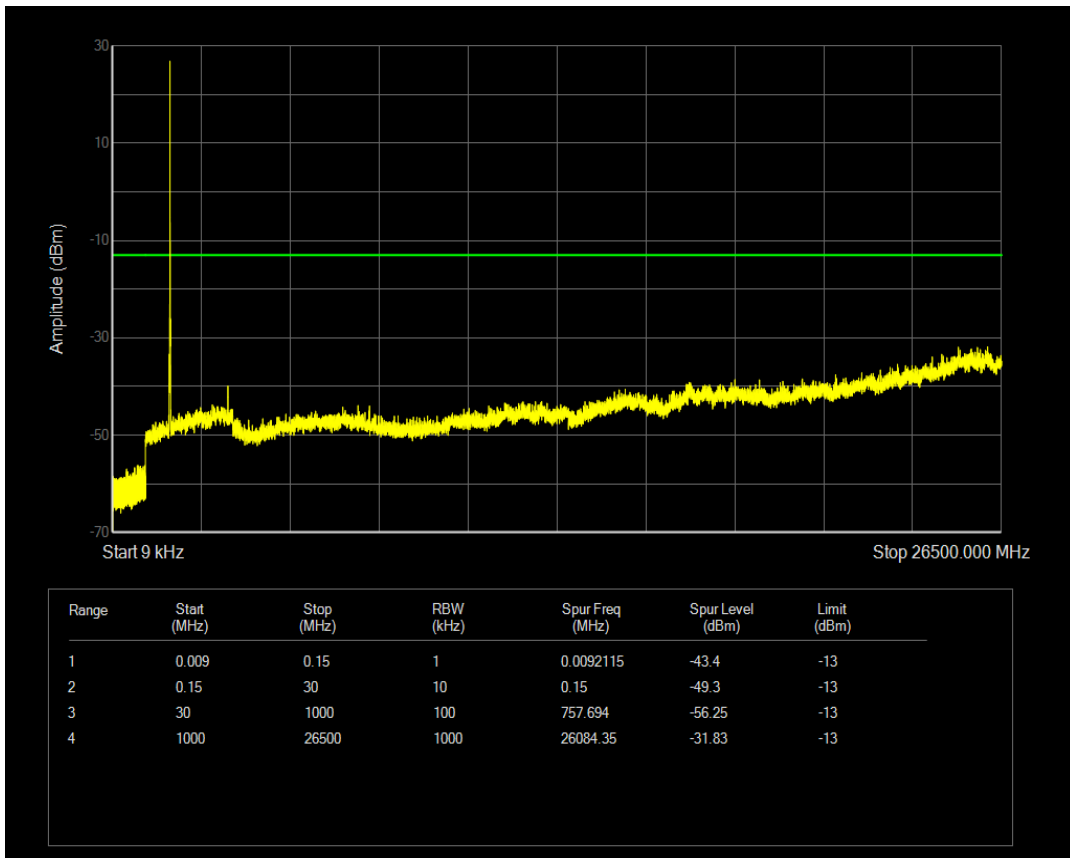

Band4 QPSK BW=10MHz Channel=20000 RB Size=1 Position=#0

Band4 QPSK BW=10MHz Channel=20000 RB Size=50 Position=#0

Band4 QAM16 BW=10MHz Channel=20000 RB Size=1 Position=#0

Band4 QAM16 BW=10MHz Channel=20000 RB Size=50 Position=#0

Band4 QPSK BW=10MHz Channel=20175 RB Size=1 Position=#0

Band4 QPSK BW=10MHz Channel=20175 RB Size=50 Position=#0

Band4 QAM16 BW=10MHz Channel=20175 RB Size=1 Position=#0

Band4 QAM16 BW=10MHz Channel=20175 RB Size=50 Position=#0