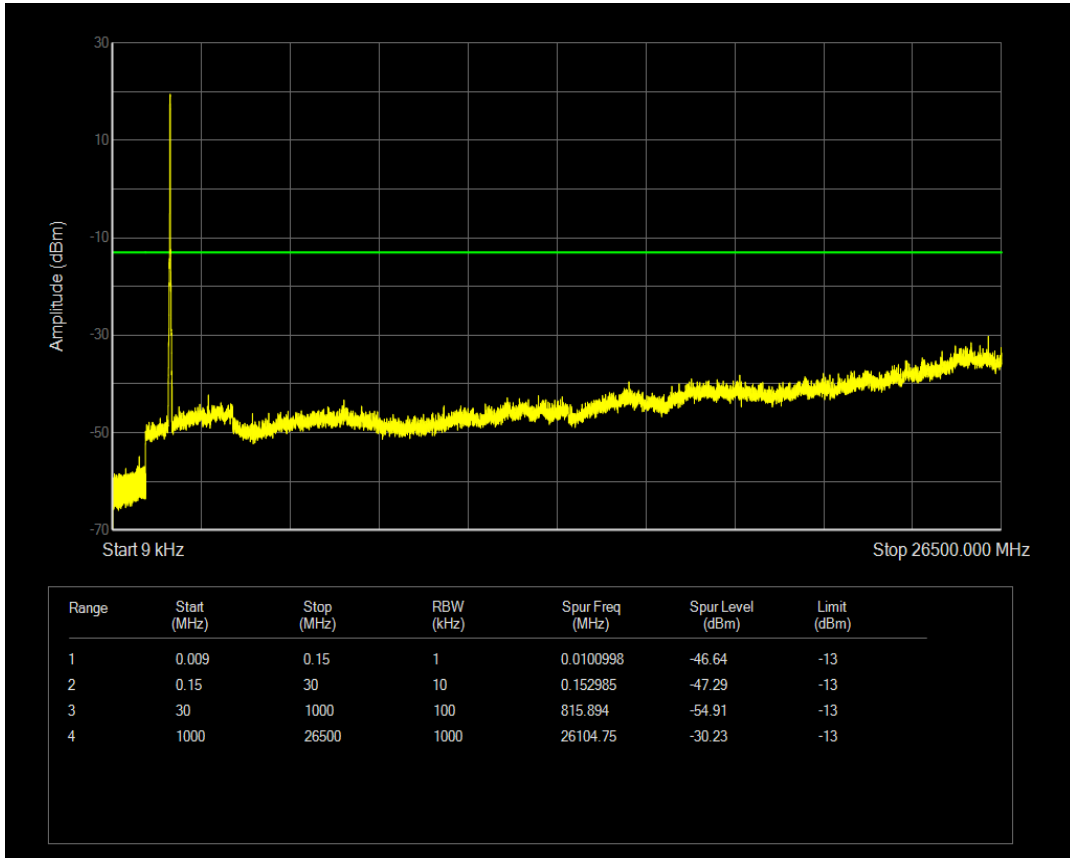

Band4 QPSK BW=20MHz Channel=20050 RB Size=1 Position=#0

Band4 QPSK BW=20MHz Channel=20050 RB Size=100 Position=#0

Band4 QAM16 BW=20MHz Channel=20050 RB Size=1 Position=#0

Band4 QAM16 BW=20MHz Channel=20050 RB Size=100 Position=#0

Band4 QPSK BW=20MHz Channel=20175 RB Size=1 Position=#0

Band4 QPSK BW=20MHz Channel=20175 RB Size=100 Position=#0

Band4 QAM16 BW=20MHz Channel=20175 RB Size=1 Position=#0

Band4 QAM16 BW=20MHz Channel=20175 RB Size=100 Position=#0