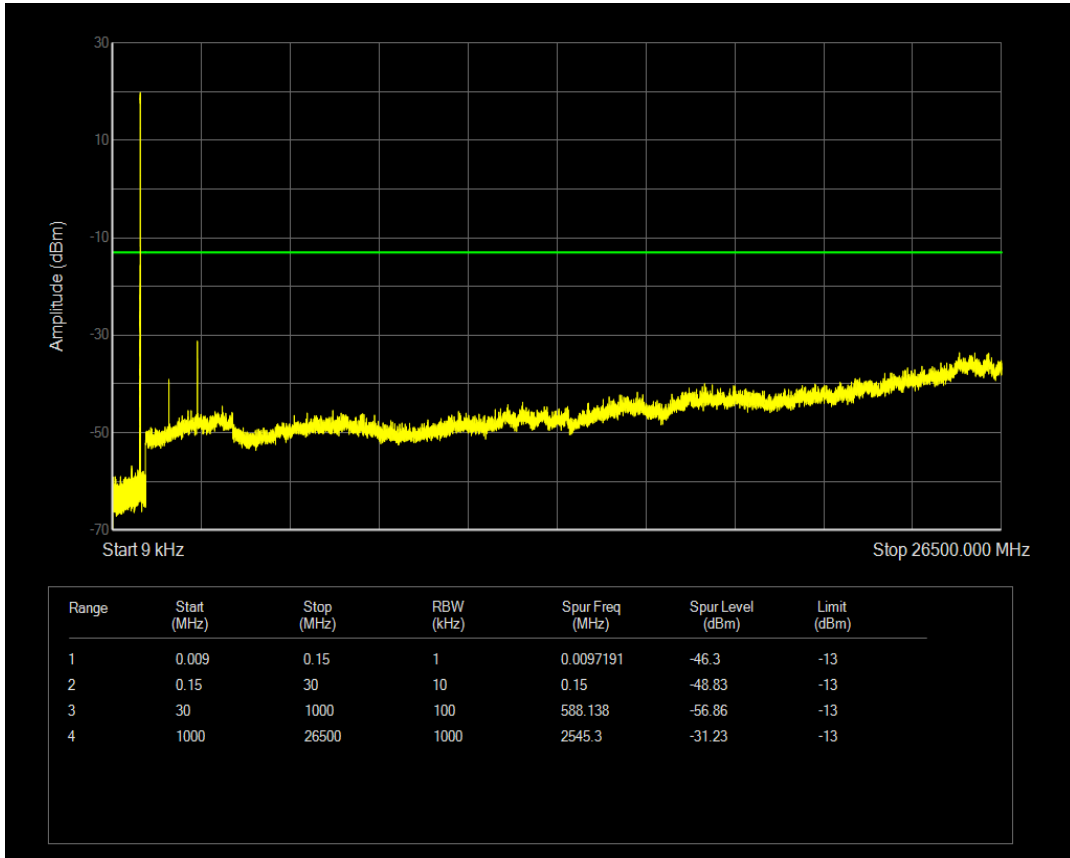

Band26(824-849) QPSK BW=1.4MHz Channel=26915 RB Size=6 Position=#0

Band26(824-849) QAM16 BW=1.4MHz Channel=26915 RB Size=1 Position=#0

Band26(824-849) QAM16 BW=1.4MHz Channel=26915 RB Size=6 Position=#0

Band26(824-849) QPSK BW=1.4MHz Channel=27033 RB Size=1 Position=#0

Band26(824-849) QPSK BW=1.4MHz Channel=27033 RB Size=6 Position=#0

Band26(824-849) QAM16 BW=1.4MHz Channel=27033 RB Size=1 Position=#0

Band26(824-849) QAM16 BW=1.4MHz Channel=27033 RB Size=6 Position=#0

Band26(824-849) QPSK BW=3MHz Channel=26805 RB Size=1 Position=#0

Band26(824-849) QPSK BW=3MHz Channel=26805 RB Size=15 Position=#0

Band26(824-849) QAM16 BW=3MHz Channel=26805 RB Size=1 Position=#0

Band26(824-849) QAM16 BW=3MHz Channel=26805 RB Size=15 Position=#0