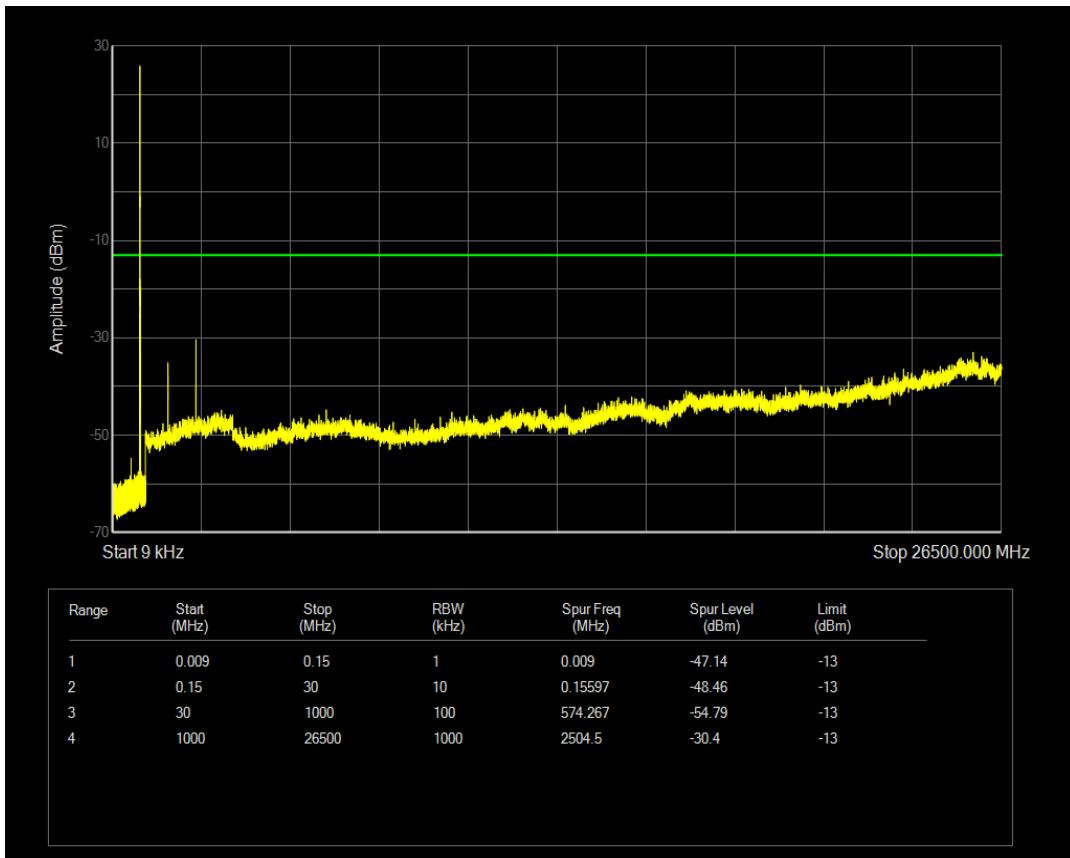

Band26(824-849) QPSK BW=5MHz Channel=26915 RB Size=1 Position=#0

Band26(824-849) QPSK BW=5MHz Channel=26915 RB Size=25 Position=#0

Band26(824-849) QAM16 BW=5MHz Channel=26915 RB Size=1 Position=#0

Band26(824-849) QAM16 BW=5MHz Channel=26915 RB Size=25 Position=#0