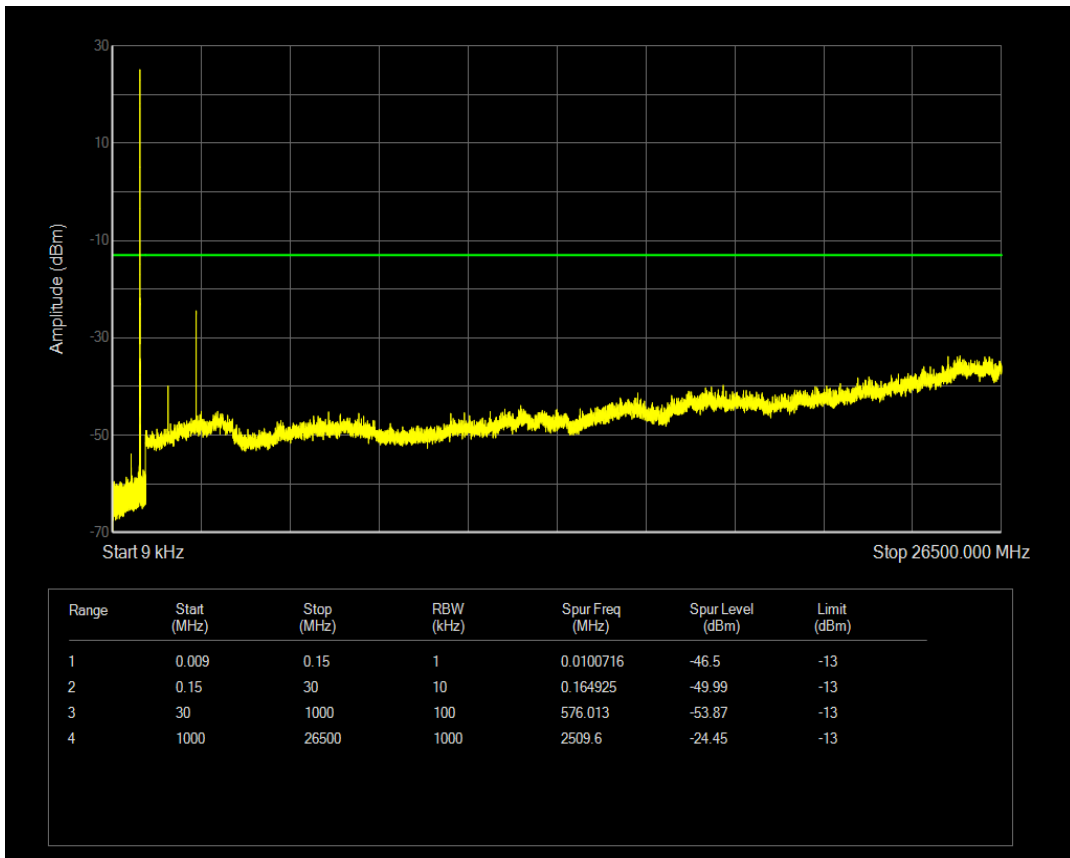

Band26(824-849) QAM16 BW=1.4MHz Channel=26797 RB Size=1 Position=#0

Band26(824-849) QAM16 BW=1.4MHz Channel=26797 RB Size=6 Position=#0

Band26(824-849) QPSK BW=1.4MHz Channel=26915 RB Size=1 Position=#0

Band26(824-849) QPSK BW=1.4MHz Channel=26915 RB Size=6 Position=#0

Band26(824-849) QAM16 BW=1.4MHz Channel=26915 RB Size=1 Position=#0

Band26(824-849) QAM16 BW=1.4MHz Channel=26915 RB Size=6 Position=#0