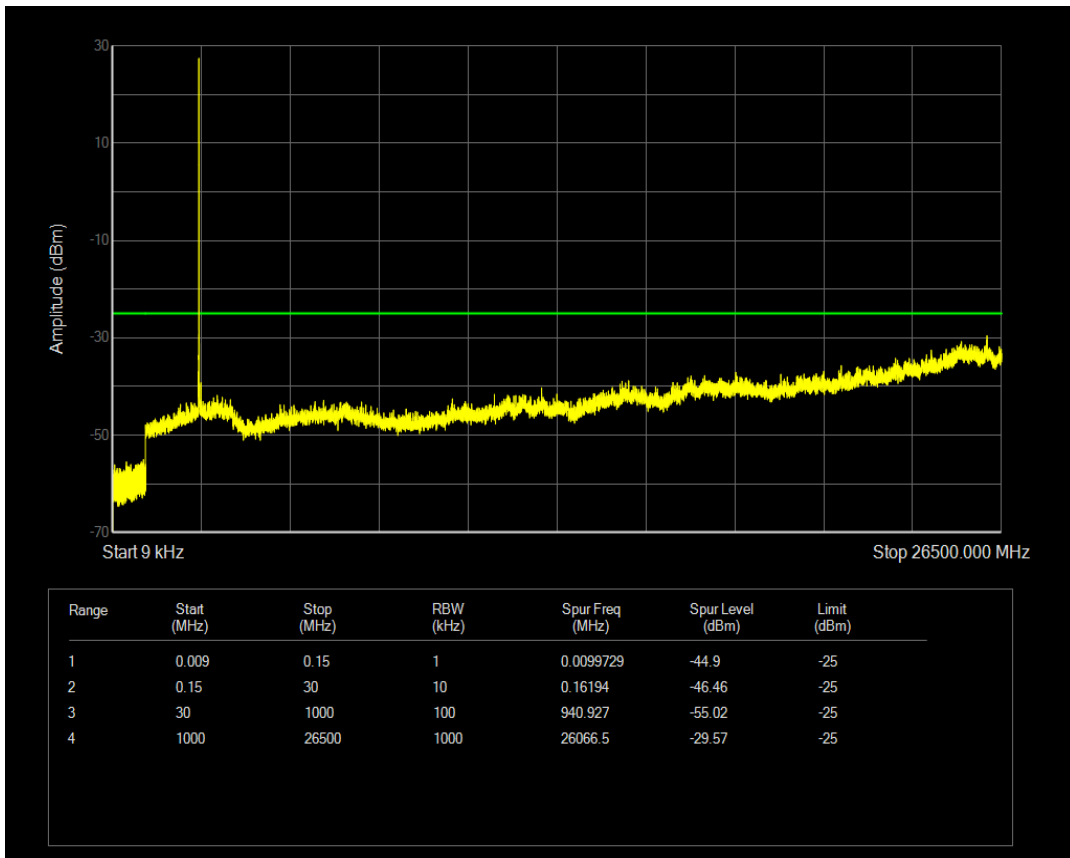

Band41 QAM16 BW=5MHz Channel=40620 RB Size=1 Position=#0

Band41 QAM16 BW=5MHz Channel=40620 RB Size=25 Position=#0