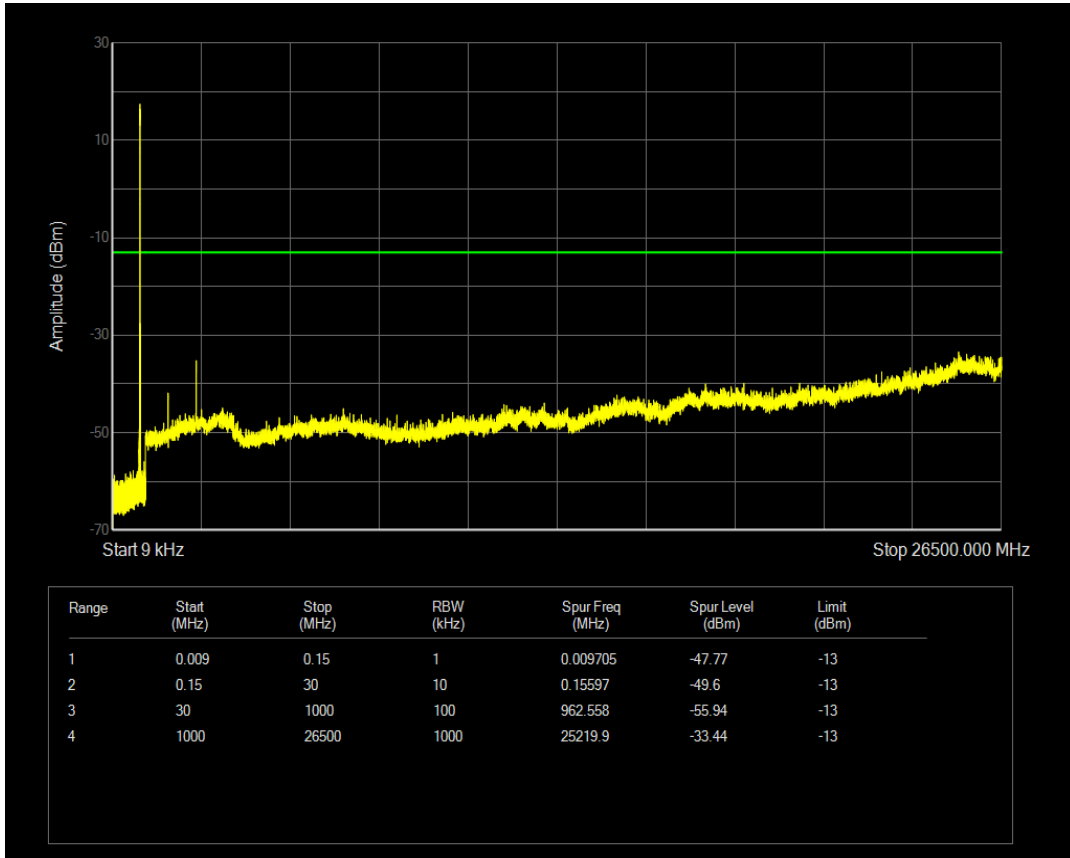

Band26(824-849) QPSK BW=3MHz Channel=26805 RB Size=1 Position=#0

Band26(824-849) QPSK BW=3MHz Channel=26805 RB Size=15 Position=#0

Band26(824-849) QAM16 BW=3MHz Channel=26805 RB Size=1 Position=#0

Band26(824-849) QAM16 BW=3MHz Channel=26805 RB Size=15 Position=#0

Band26(824-849) QPSK BW=3MHz Channel=26915 RB Size=1 Position=#0

Band26(824-849) QPSK BW=3MHz Channel=26915 RB Size=15 Position=#0

Band26(824-849) QAM16 BW=3MHz Channel=26915 RB Size=1 Position=#0

Band26(824-849) QAM16 BW=3MHz Channel=26915 RB Size=15 Position=#0