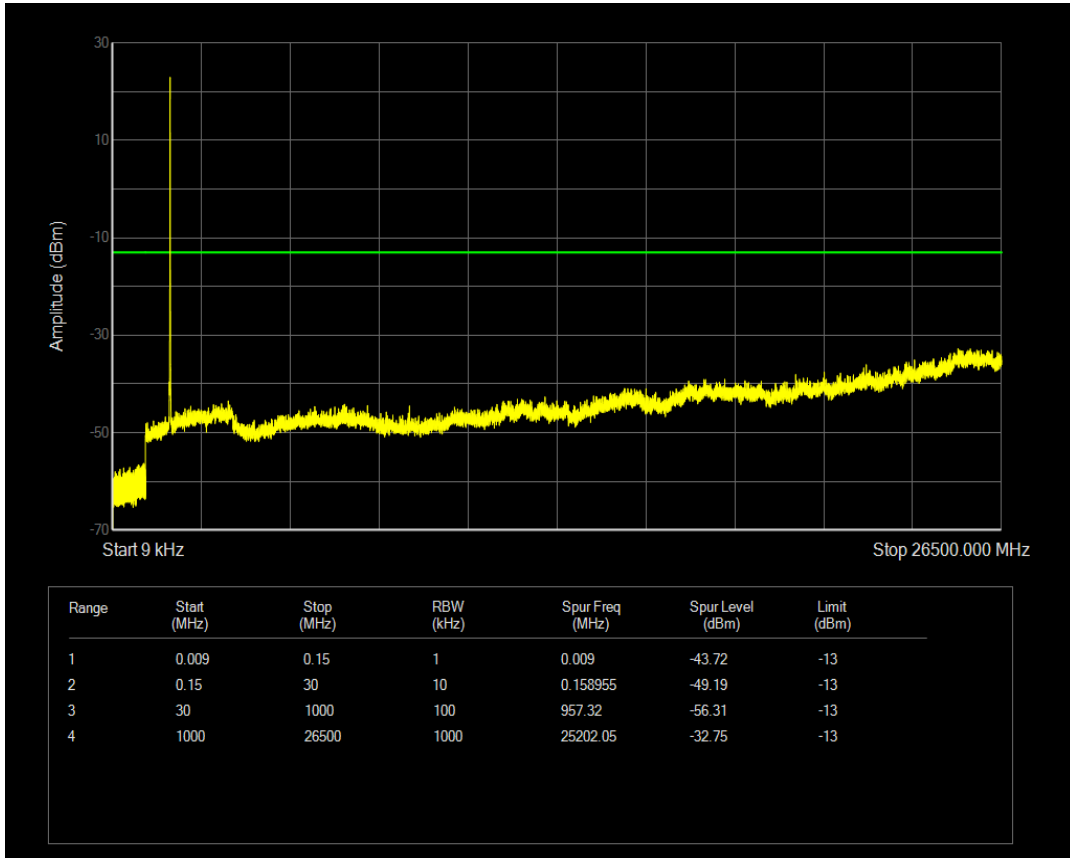

Band4 QPSK BW=5MHz Channel=19975 RB Size=1 Position=#0

Band4 QPSK BW=5MHz Channel=19975 RB Size=25 Position=#0

Band4 QAM16 BW=5MHz Channel=19975 RB Size=1 Position=#0

Band4 QAM16 BW=5MHz Channel=19975 RB Size=25 Position=#0

Band4 QPSK BW=5MHz Channel=20175 RB Size=1 Position=#0

Band4 QPSK BW=5MHz Channel=20175 RB Size=25 Position=#0

Band4 QAM16 BW=5MHz Channel=20175 RB Size=1 Position=#0

Band4 QAM16 BW=5MHz Channel=20175 RB Size=25 Position=#0