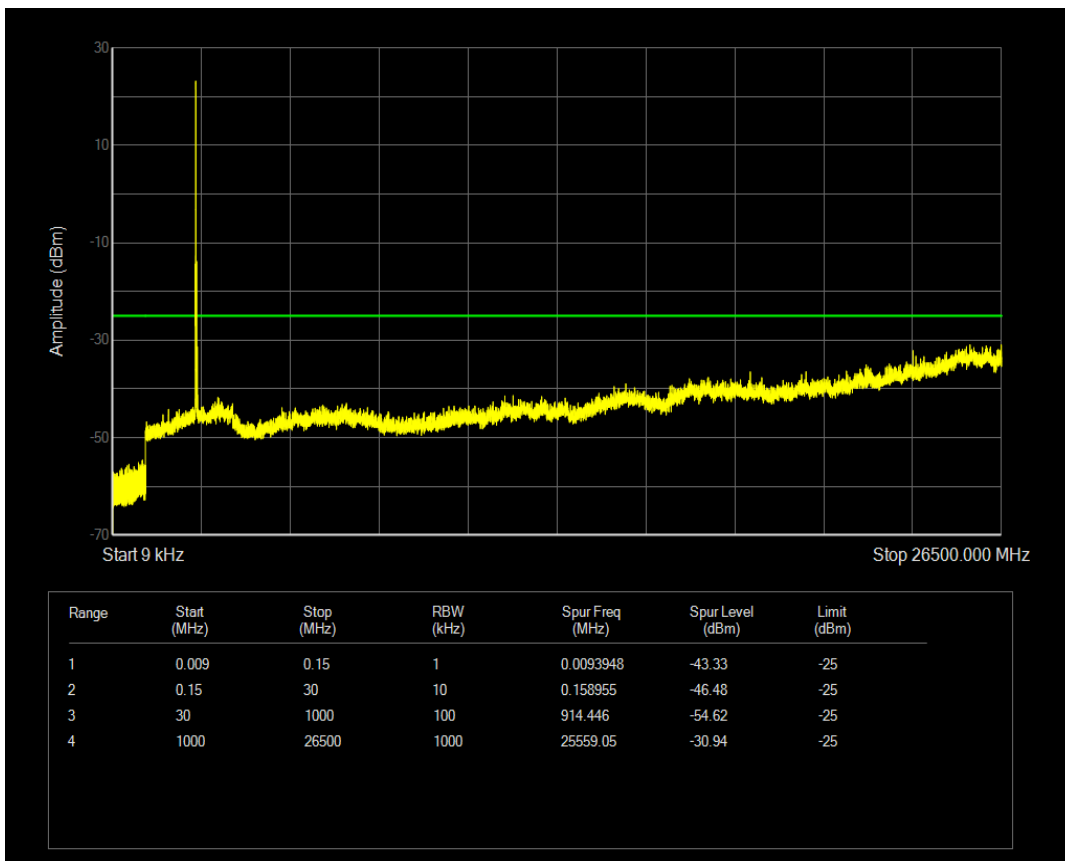

Band4 QPSK BW=20MHz Channel=20300 RB Size=1 Position=#0

Band4 QPSK BW=20MHz Channel=20300 RB Size=100 Position=#0

Band4 QAM16 BW=20MHz Channel=20300 RB Size=1 Position=#0

Band4 QAM16 BW=20MHz Channel=20300 RB Size=100 Position=#0

Band41 QPSK BW=5MHz Channel=39675 RB Size=1 Position=#0

Band41 QPSK BW=5MHz Channel=39675 RB Size=25 Position=#0

Band41 QAM16 BW=5MHz Channel=39675 RB Size=1 Position=#0

Band41 QAM16 BW=5MHz Channel=39675 RB Size=25 Position=#0