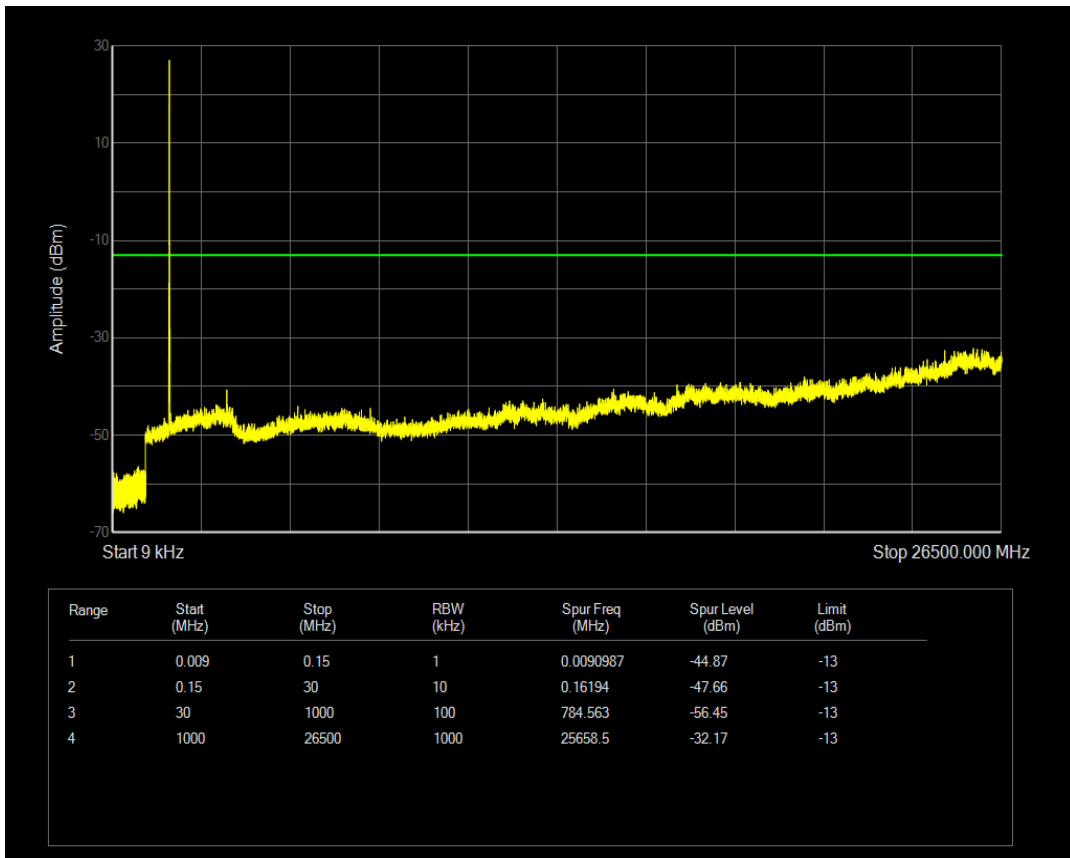

Band4 QPSK BW=5MHz Channel=20375 RB Size=1 Position=#0

Band4 QPSK BW=5MHz Channel=20375 RB Size=25 Position=#0

Band4 QAM16 BW=5MHz Channel=20375 RB Size=1 Position=#0

Band4 QAM16 BW=5MHz Channel=20375 RB Size=25 Position=#0

Band4 QPSK BW=10MHz Channel=20000 RB Size=1 Position=#0

Band4 QPSK BW=10MHz Channel=20000 RB Size=50 Position=#0

Band4 QAM16 BW=10MHz Channel=20000 RB Size=1 Position=#0

Band4 QAM16 BW=10MHz Channel=20000 RB Size=50 Position=#0