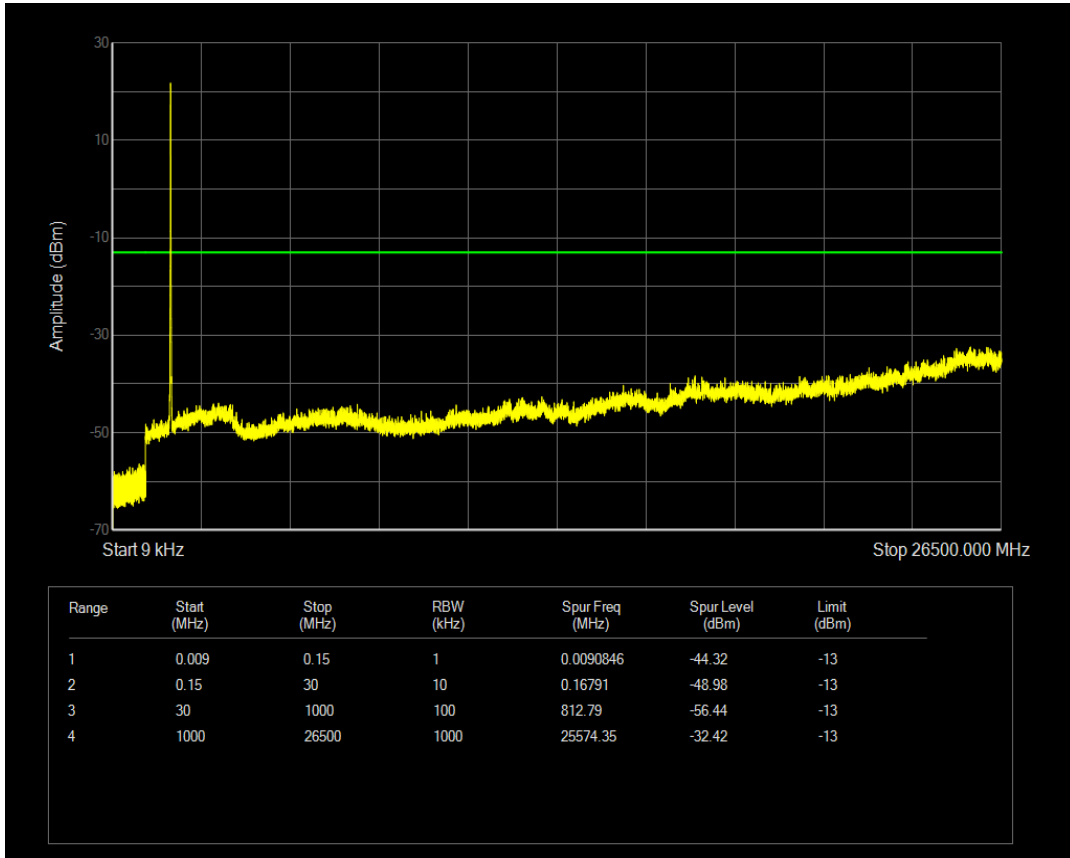

Band4 QPSK BW=10MHz Channel=20000 RB Size=1 Position=#0

Band4 QPSK BW=10MHz Channel=20000 RB Size=50 Position=#0

Band4 QAM16 BW=10MHz Channel=20000 RB Size=1 Position=#0

Band4 QAM16 BW=10MHz Channel=20000 RB Size=50 Position=#0

Band4 QPSK BW=10MHz Channel=20175 RB Size=1 Position=#0

Band4 QPSK BW=10MHz Channel=20175 RB Size=50 Position=#0

Band4 QAM16 BW=10MHz Channel=20175 RB Size=1 Position=#0

Band4 QAM16 BW=10MHz Channel=20175 RB Size=50 Position=#0

Band4 QPSK BW=10MHz Channel=20350 RB Size=1 Position=#0

Band4 QPSK BW=10MHz Channel=20350 RB Size=50 Position=#0

Band4 QAM16 BW=10MHz Channel=20350 RB Size=1 Position=#0

Band4 QAM16 BW=10MHz Channel=20350 RB Size=50 Position=#0