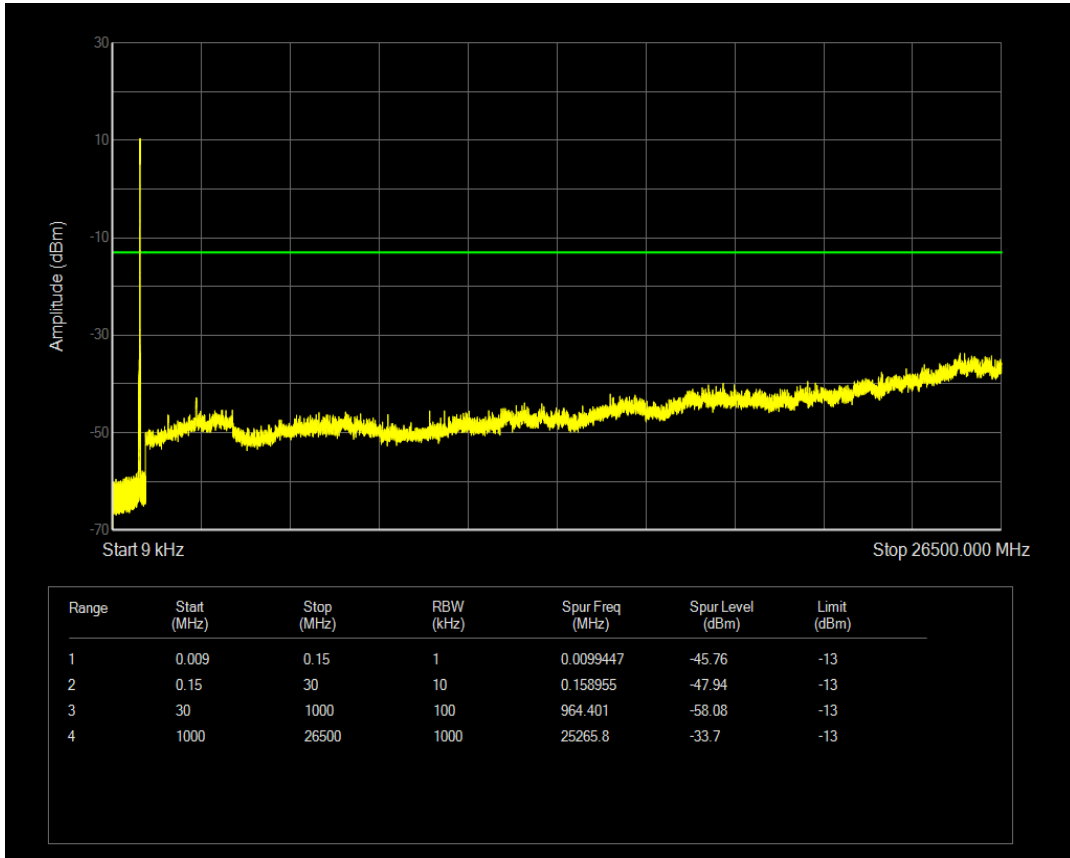

Band26(824-849) QPSK BW=15MHz Channel=26915 RB Size=1 Position=#0

Band26(824-849) QPSK BW=15MHz Channel=26915 RB Size=75 Position=#0

Band26(824-849) QAM16 BW=15MHz Channel=26915 RB Size=1 Position=#0

Band26(824-849) QAM16 BW=15MHz Channel=26915 RB Size=75 Position=#0