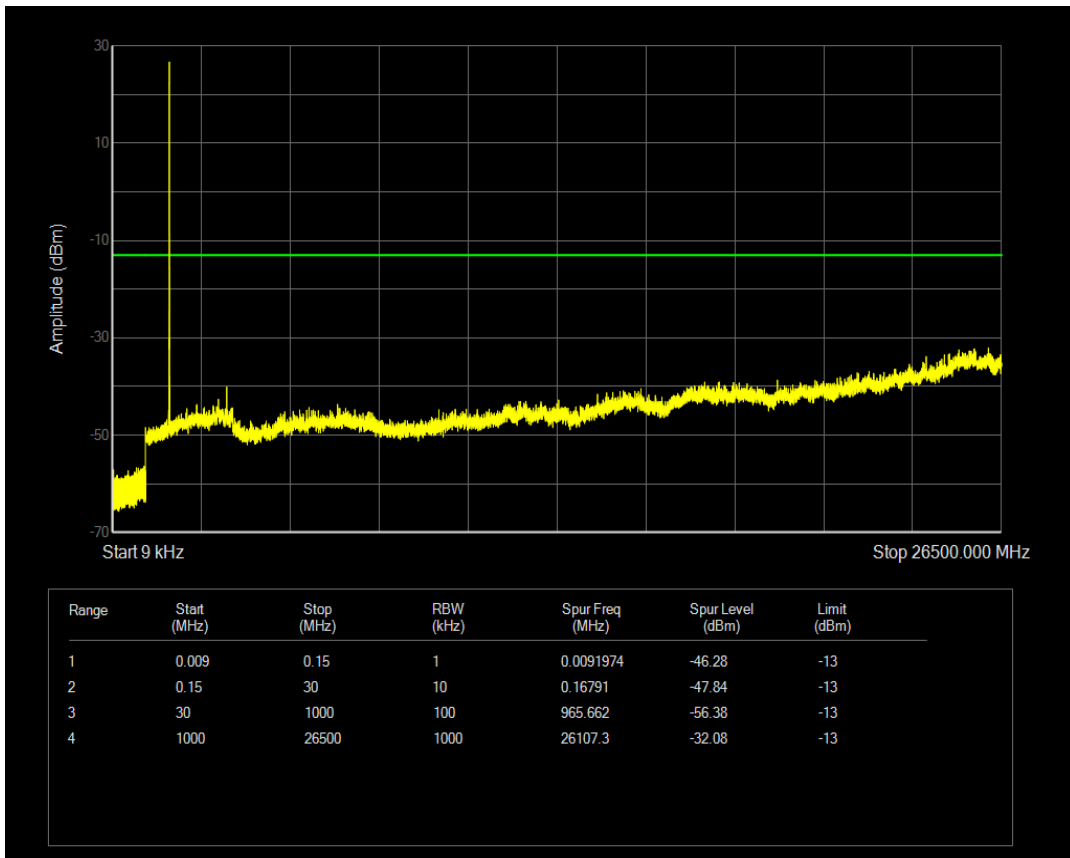

Band4 QPSK BW=3MHz Channel=20385 RB Size=1 Position=#0

Band4 QPSK BW=3MHz Channel=20385 RB Size=15 Position=#0

Band4 QAM16 BW=3MHz Channel=20385 RB Size=1 Position=#0

Band4 QAM16 BW=3MHz Channel=20385 RB Size=15 Position=#0

Band4 QPSK BW=5MHz Channel=19975 RB Size=1 Position=#0

Band4 QPSK BW=5MHz Channel=19975 RB Size=25 Position=#0

Band4 QAM16 BW=5MHz Channel=19975 RB Size=1 Position=#0

Band4 QAM16 BW=5MHz Channel=19975 RB Size=25 Position=#0