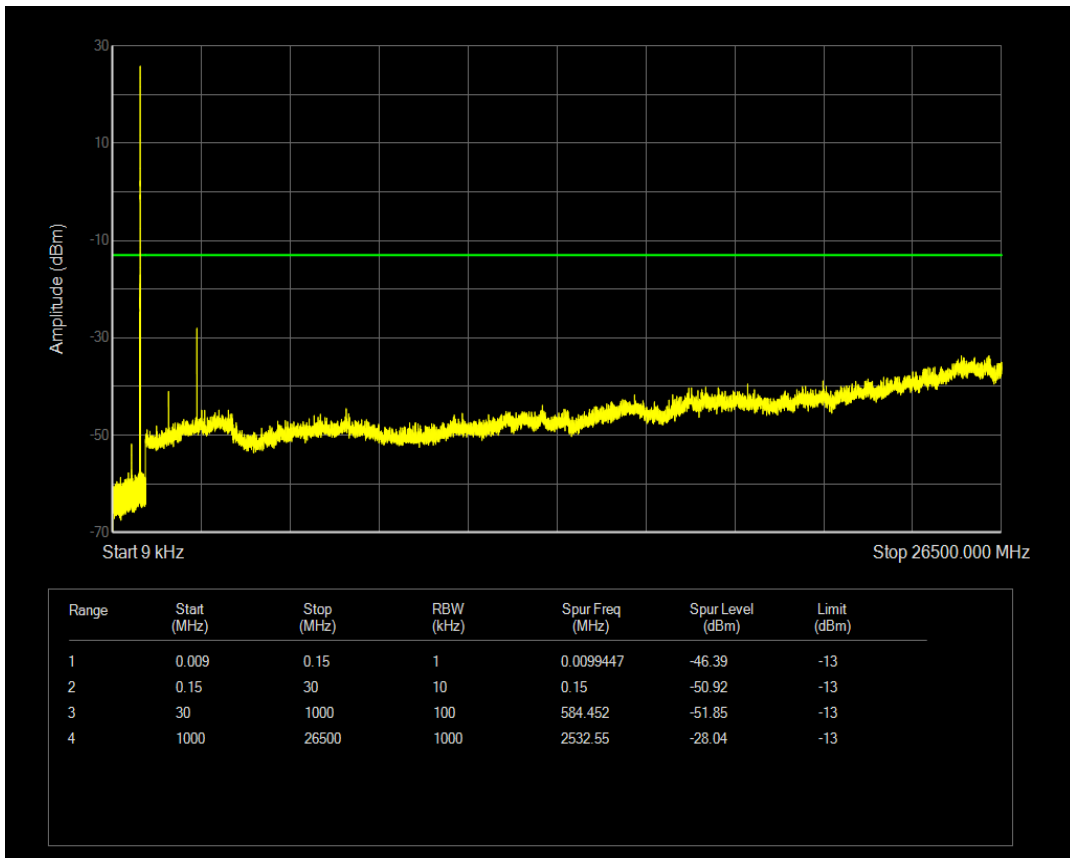

Band26(824-849) QAM16 BW=5MHz Channel=27015 RB Size=1 Position=#0

Band26(824-849) QAM16 BW=5MHz Channel=27015 RB Size=25 Position=#0