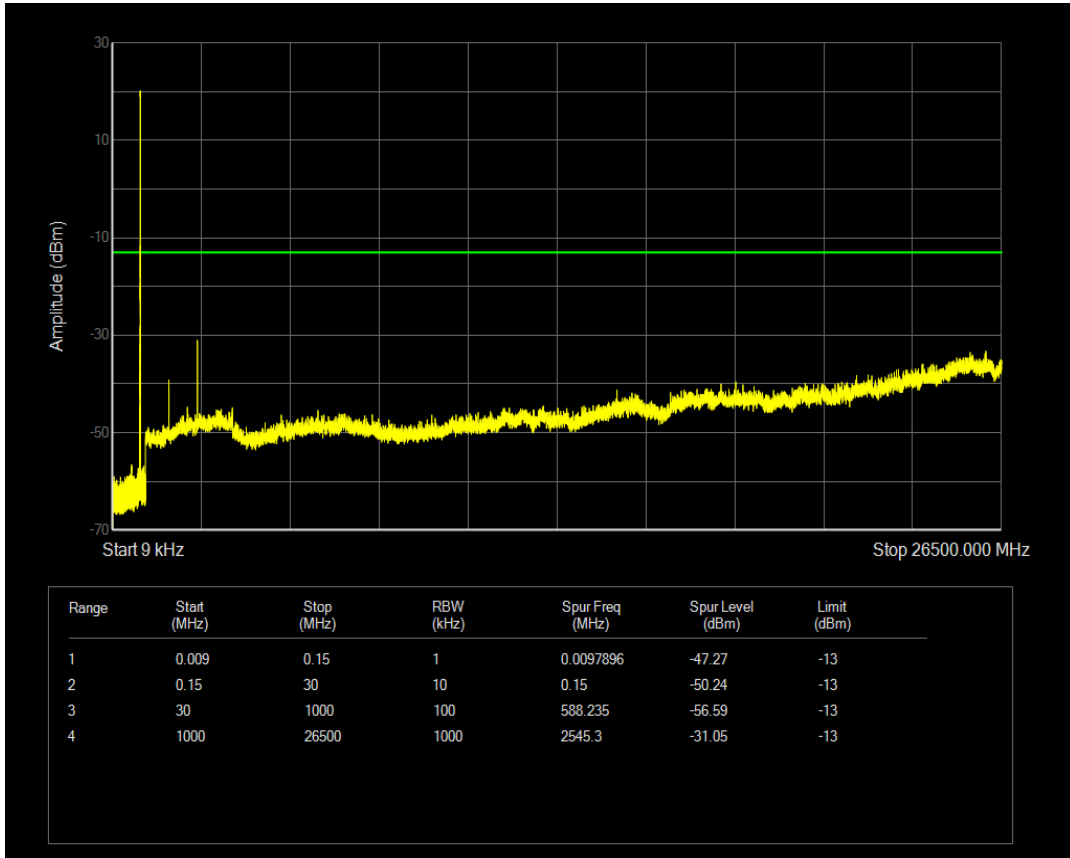

Band26(824-849) QAM16 BW=1.4MHz Channel=26797 RB Size=1 Position=#0

Band26(824-849) QAM16 BW=1.4MHz Channel=26797 RB Size=6 Position=#0

Band26(824-849) QPSK BW=1.4MHz Channel=26915 RB Size=1 Position=#0

Band26(824-849) QPSK BW=1.4MHz Channel=26915 RB Size=6 Position=#0

Band26(824-849) QAM16 BW=1.4MHz Channel=26915 RB Size=1 Position=#0

Band26(824-849) QAM16 BW=1.4MHz Channel=26915 RB Size=6 Position=#0

Band26(824-849) QPSK BW=1.4MHz Channel=27033 RB Size=1 Position=#0

Band26(824-849) QPSK BW=1.4MHz Channel=27033 RB Size=6 Position=#0

Band26(824-849) QAM16 BW=1.4MHz Channel=27033 RB Size=1 Position=#0

Band26(824-849) QAM16 BW=1.4MHz Channel=27033 RB Size=6 Position=#0