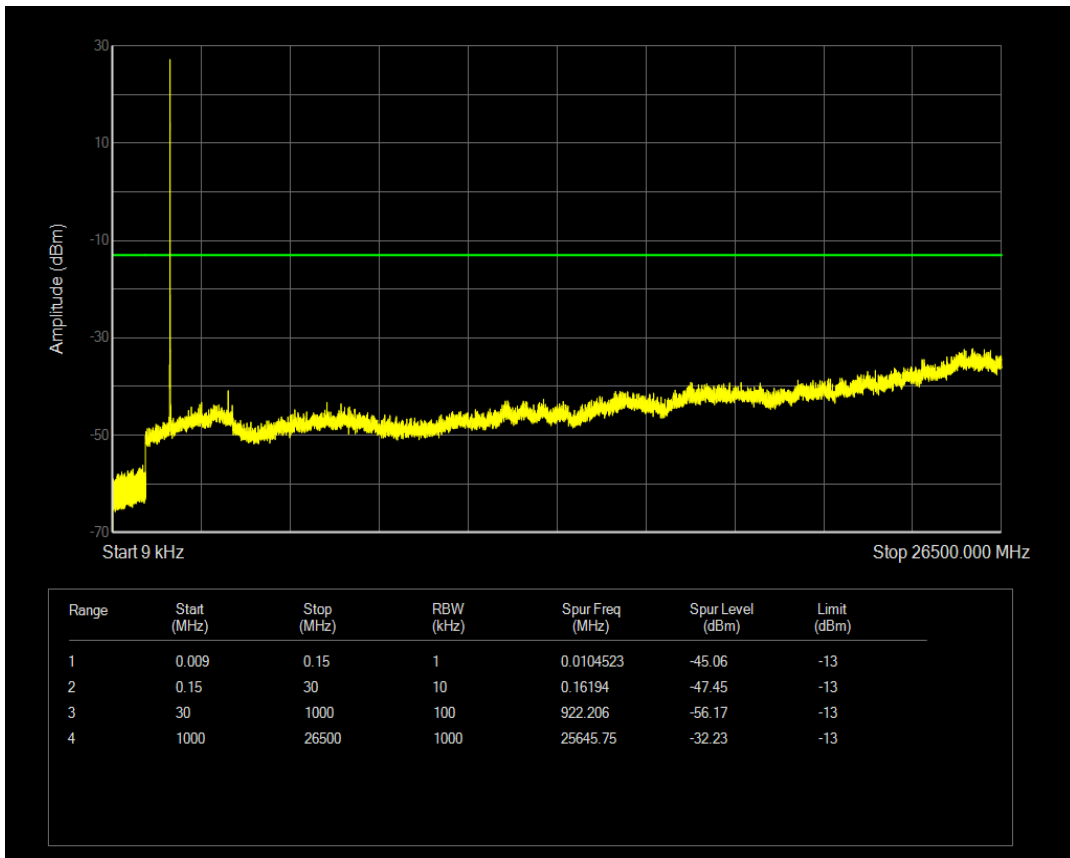

Band4 QPSK BW=3MHz Channel=20175 RB Size=1 Position=#0

Band4 QPSK BW=3MHz Channel=20175 RB Size=15 Position=#0

Band4 QAM16 BW=3MHz Channel=20175 RB Size=1 Position=#0

Band4 QAM16 BW=3MHz Channel=20175 RB Size=15 Position=#0