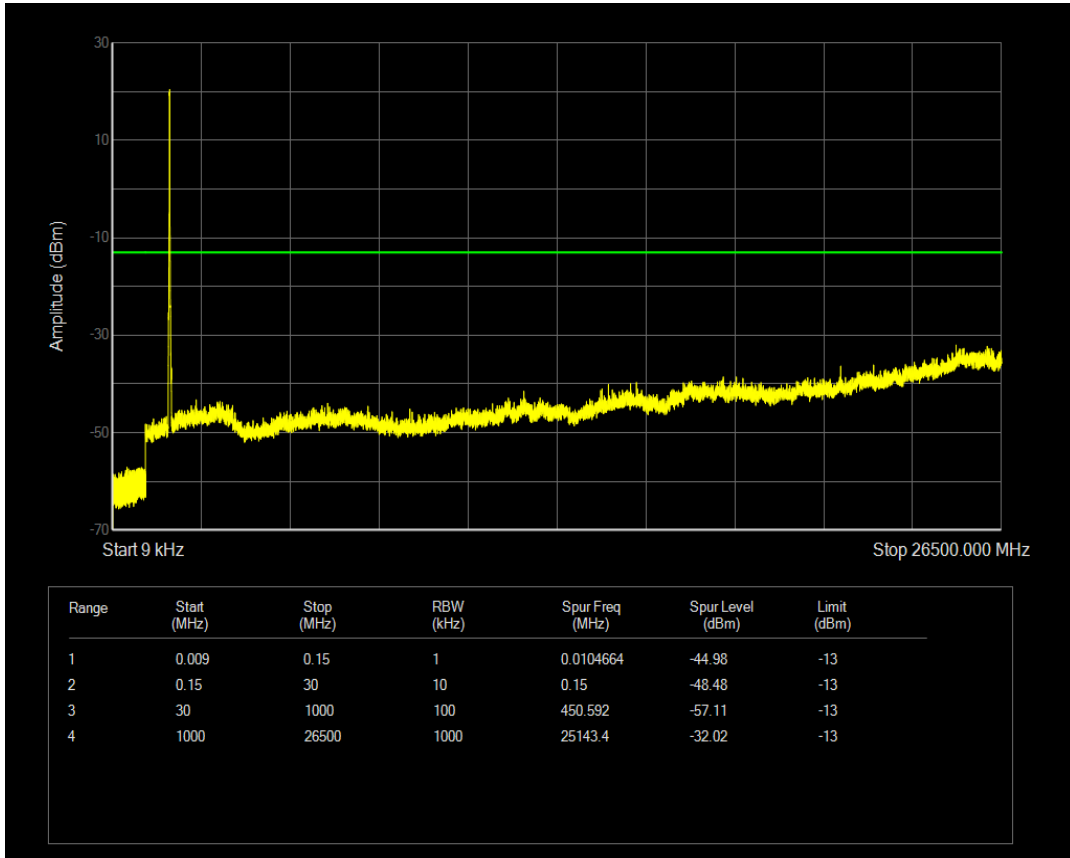

Band4 QPSK BW=10MHz Channel=20175 RB Size=1 Position=#0

Band4 QPSK BW=10MHz Channel=20175 RB Size=50 Position=#0

Band4 QAM16 BW=10MHz Channel=20175 RB Size=1 Position=#0

Band4 QAM16 BW=10MHz Channel=20175 RB Size=50 Position=#0

Band4 QPSK BW=10MHz Channel=20350 RB Size=1 Position=#0

Band4 QPSK BW=10MHz Channel=20350 RB Size=50 Position=#0

Band4 QAM16 BW=10MHz Channel=20350 RB Size=1 Position=#0

Band4 QAM16 BW=10MHz Channel=20350 RB Size=50 Position=#0

Band4 QPSK BW=15MHz Channel=20025 RB Size=1 Position=#0

Band4 QPSK BW=15MHz Channel=20025 RB Size=75 Position=#0

Band4 QAM16 BW=15MHz Channel=20025 RB Size=1 Position=#0

Band4 QAM16 BW=15MHz Channel=20025 RB Size=75 Position=#0