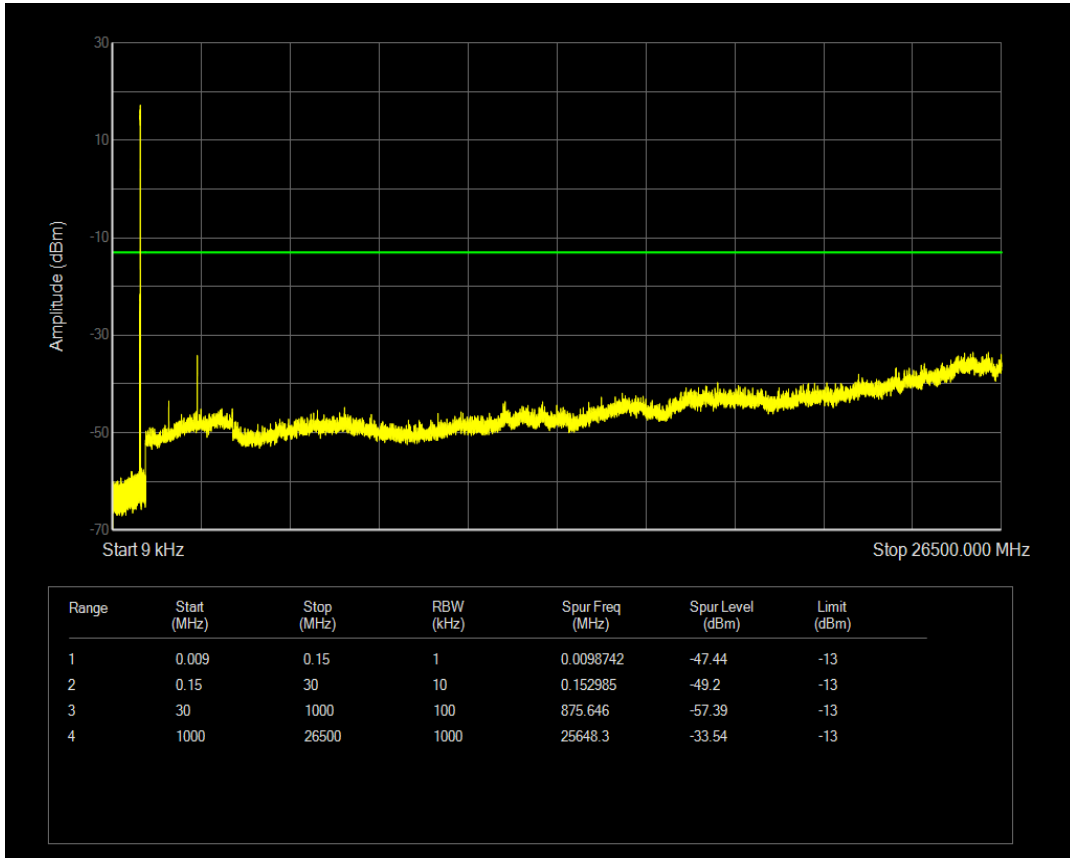

Band26(824-849) QPSK BW=3MHz Channel=27025 RB Size=15 Position=#0

Band26(824-849) QAM16 BW=3MHz Channel=27025 RB Size=1 Position=#0