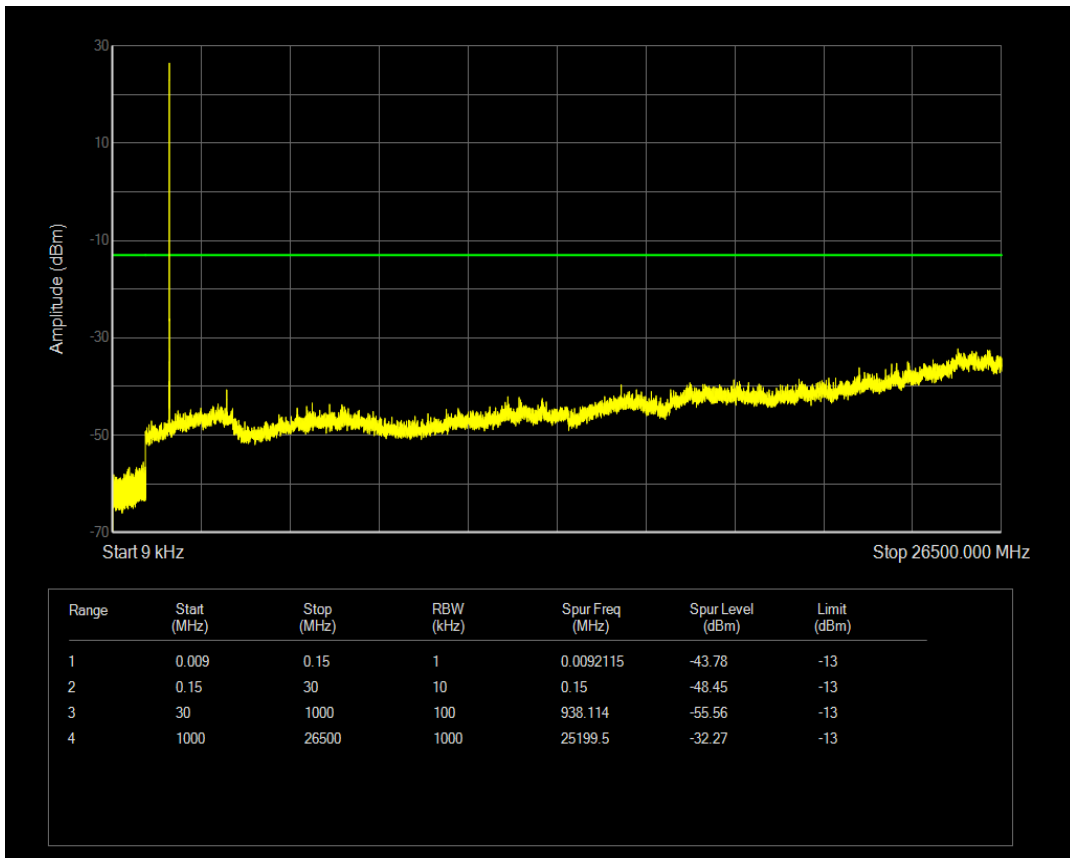

Band4 QPSK BW=1.4MHz Channel=19957 RB Size=1 Position=#0

Band4 QPSK BW=1.4MHz Channel=19957 RB Size=6 Position=#0

Band4 QAM16 BW=1.4MHz Channel=19957 RB Size=1 Position=#0

Band4 QAM16 BW=1.4MHz Channel=19957 RB Size=6 Position=#0