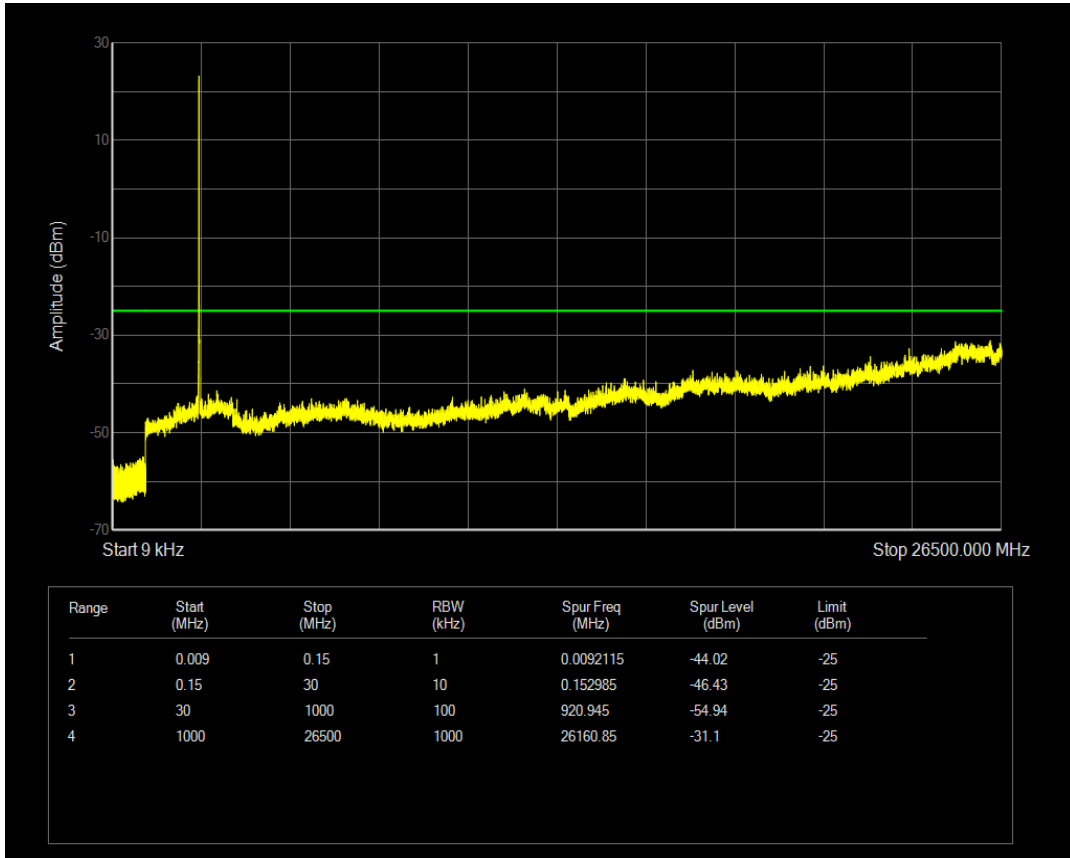

Band41 QPSK BW=5MHz Channel=40620 RB Size=25 Position=#0

Band41 QAM16 BW=5MHz Channel=40620 RB Size=1 Position=#0