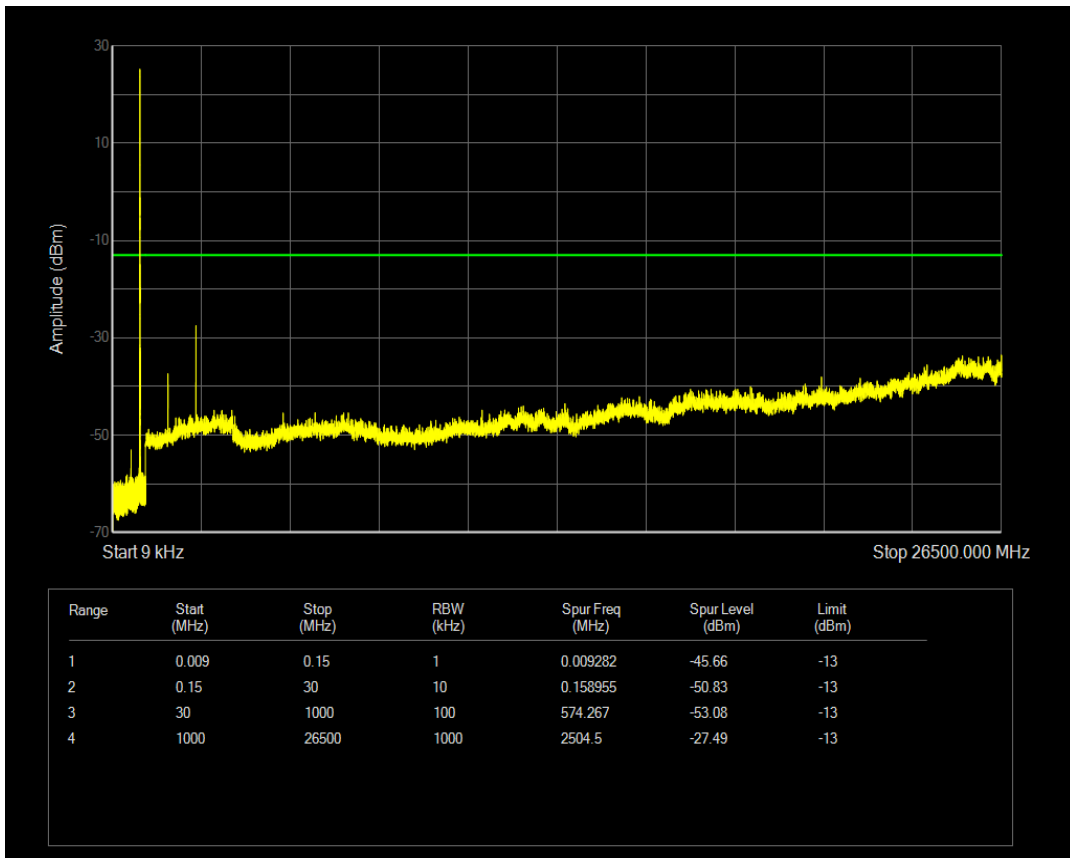

Band26(824-849) QPSK BW=5MHz Channel=26915 RB Size=1 Position=#0

Band26(824-849) QPSK BW=5MHz Channel=26915 RB Size=25 Position=#0