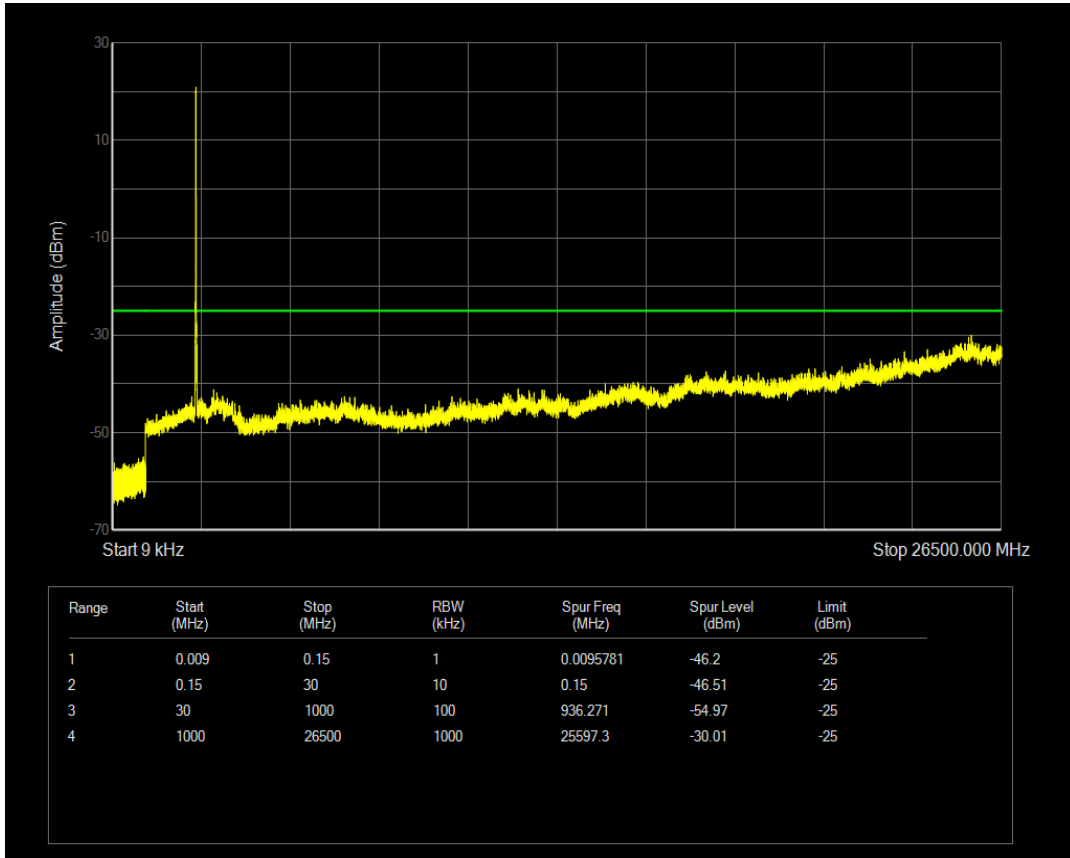

Band41 QPSK BW=10MHz Channel=39700 RB Size=50 Position=#0

Band41 QAM16 BW=10MHz Channel=39700 RB Size=1 Position=#0