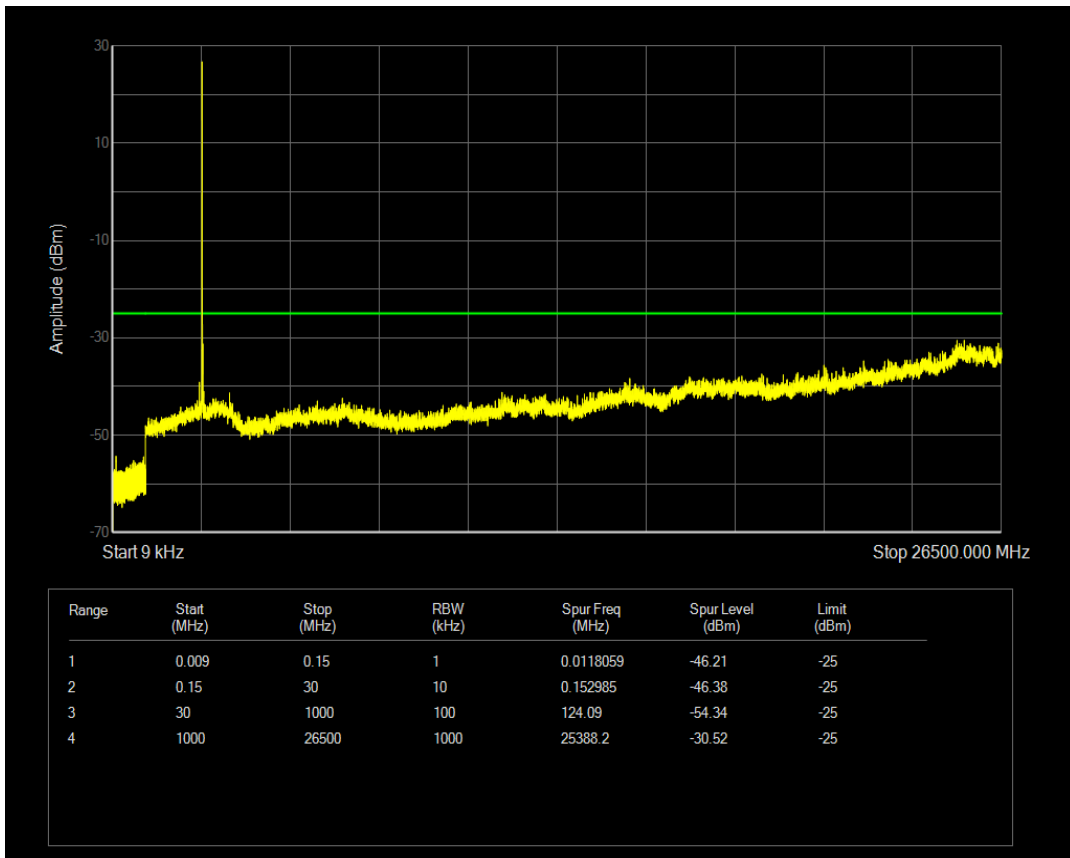

Band41 QPSK BW=5MHz Channel=41565 RB Size=1 Position=#0

Band41 QPSK BW=5MHz Channel=41565 RB Size=25 Position=#0