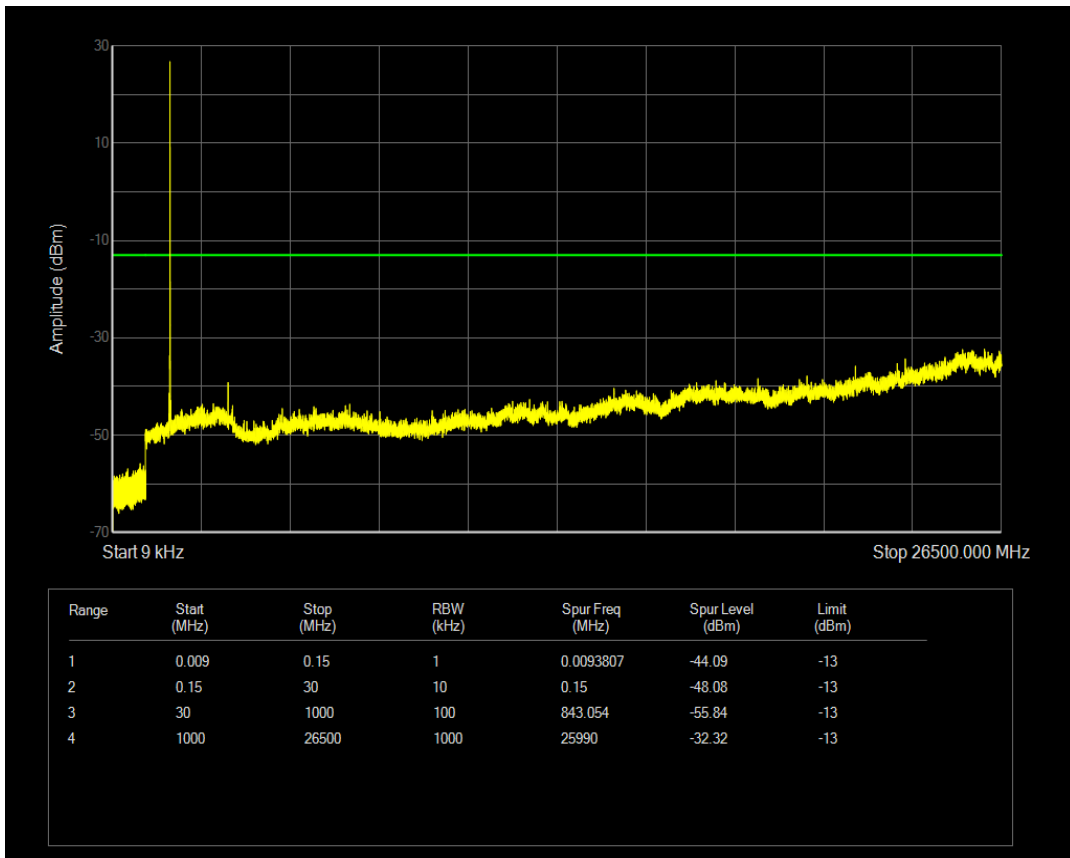

Band4 QPSK BW=5MHz Channel=20175 RB Size=1 Position=#0

Band4 QPSK BW=5MHz Channel=20175 RB Size=25 Position=#0