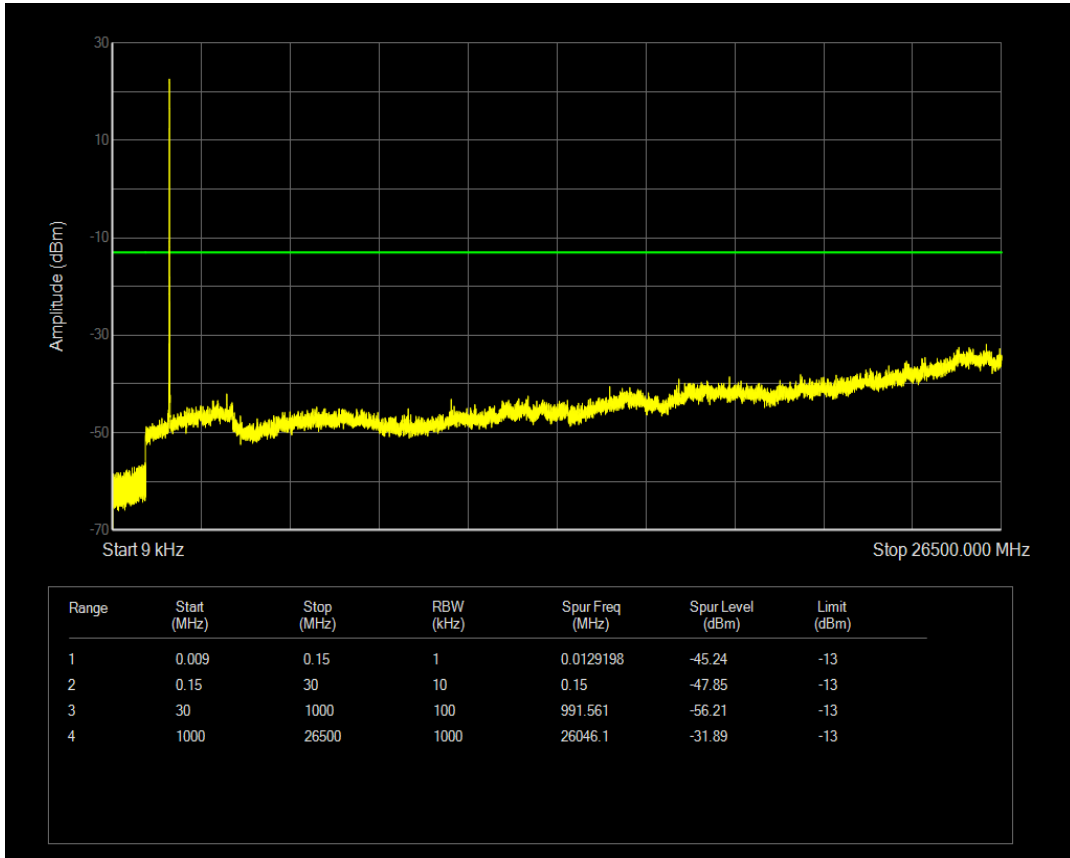

Band4 QPSK BW=5MHz Channel=19975 RB Size=1 Position=#0

Band4 QPSK BW=5MHz Channel=19975 RB Size=25 Position=#0

Band4 QAM16 BW=5MHz Channel=19975 RB Size=1 Position=#0

Band4 QAM16 BW=5MHz Channel=19975 RB Size=25 Position=#0