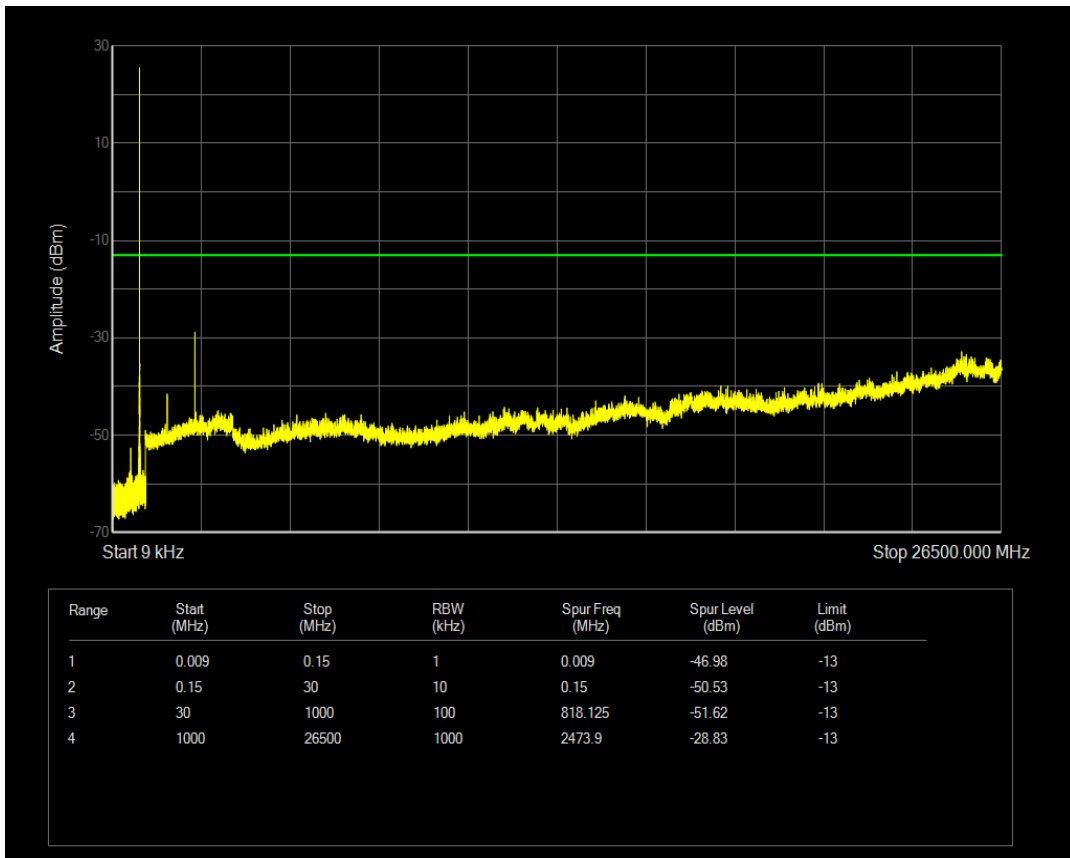

Band26(814-824) QAM16 BW=10MHz Channel=26740 RB Size=1 Position=#0

Band26(814-824) QAM16 BW=10MHz Channel=26740 RB Size=50 Position=#0

Band26(824-849) QPSK BW=1.4MHz Channel=26797 RB Size=1 Position=#0

Band26(824-849) QPSK BW=1.4MHz Channel=26797 RB Size=6 Position=#0

Band26(824-849) QAM16 BW=1.4MHz Channel=26797 RB Size=1 Position=#0

Band26(824-849) QAM16 BW=1.4MHz Channel=26797 RB Size=6 Position=#0

Band26(824-849) QPSK BW=1.4MHz Channel=26915 RB Size=1 Position=#0