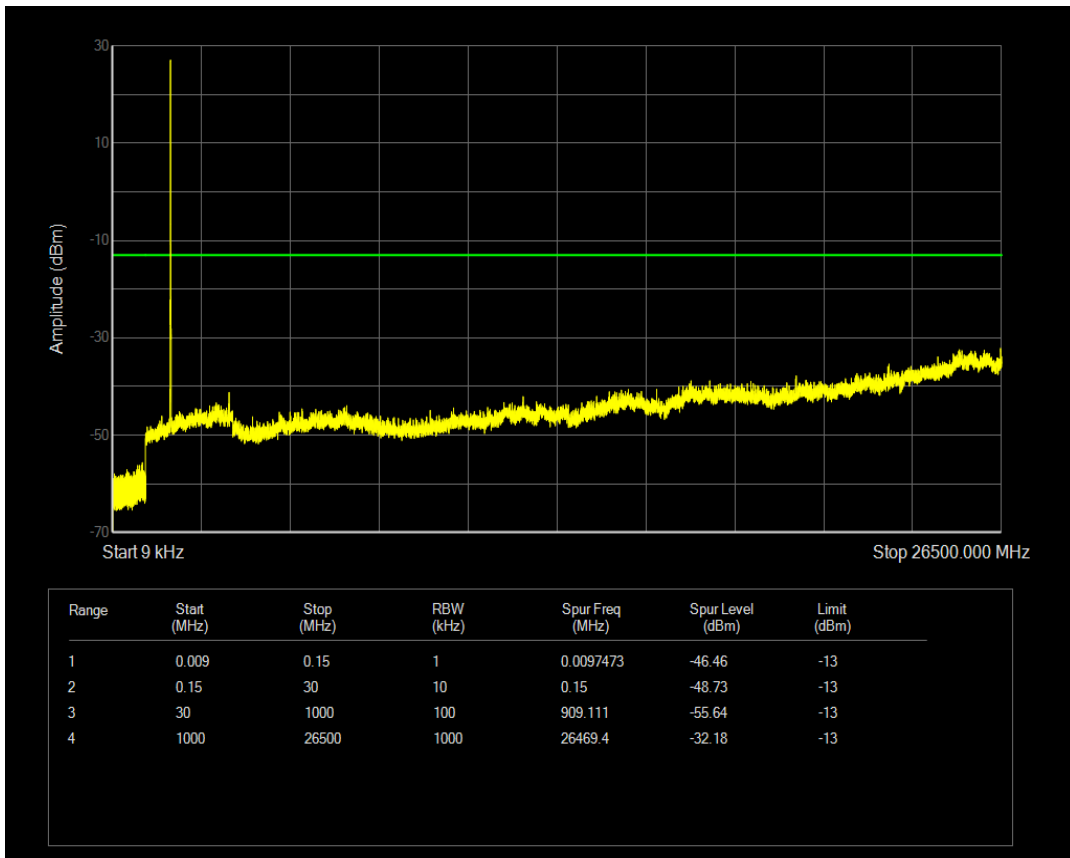

Band4 QPSK BW=10MHz Channel=20000 RB Size=1 Position=#0

Band4 QPSK BW=10MHz Channel=20000 RB Size=50 Position=#0

Band4 QAM16 BW=10MHz Channel=20000 RB Size=1 Position=#0

Band4 QAM16 BW=10MHz Channel=20000 RB Size=50 Position=#0

Band4 QPSK BW=10MHz Channel=20175 RB Size=1 Position=#0

Band4 QPSK BW=10MHz Channel=20175 RB Size=50 Position=#0

Band4 QAM16 BW=10MHz Channel=20175 RB Size=1 Position=#0

Band4 QAM16 BW=10MHz Channel=20175 RB Size=50 Position=#0

Band4 QPSK BW=10MHz Channel=20350 RB Size=1 Position=#0

Band4 QPSK BW=10MHz Channel=20350 RB Size=50 Position=#0

Band4 QAM16 BW=10MHz Channel=20350 RB Size=1 Position=#0

Band4 QAM16 BW=10MHz Channel=20350 RB Size=50 Position=#0