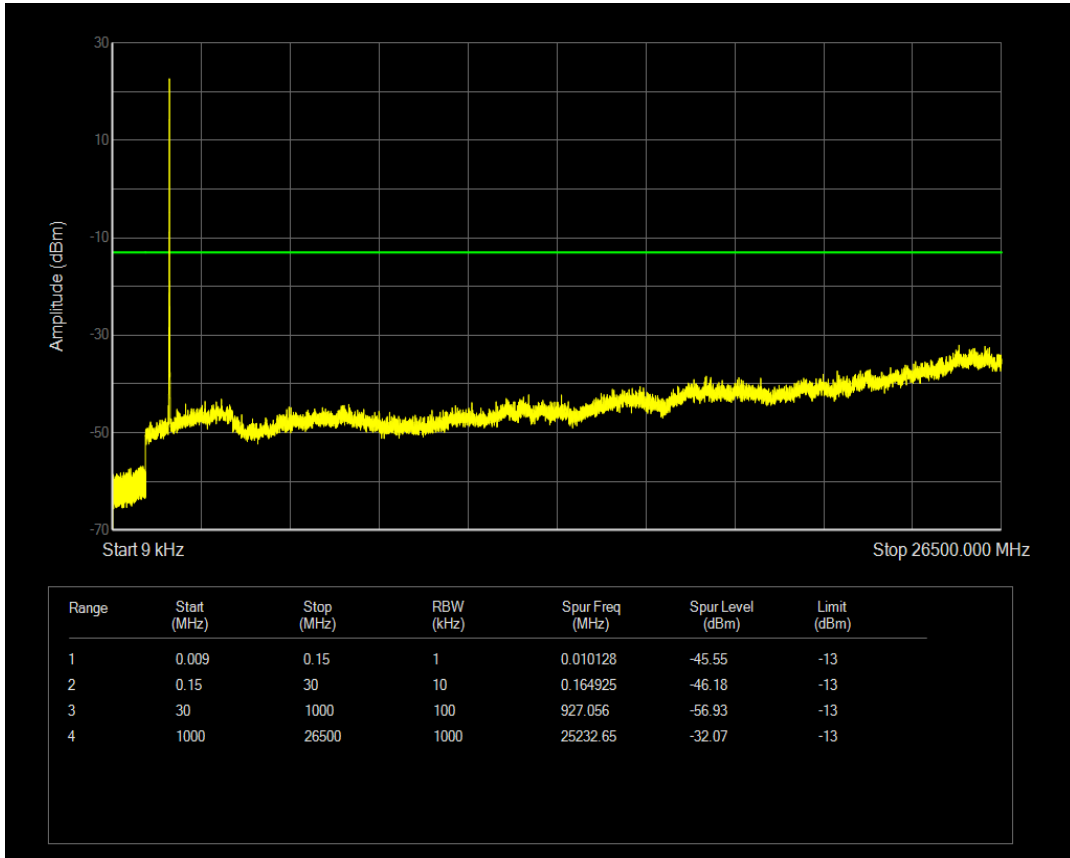

Band4 QPSK BW=3MHz Channel=20385 RB Size=1 Position=#0

Band4 QPSK BW=3MHz Channel=20385 RB Size=15 Position=#0

Band4 QAM16 BW=3MHz Channel=20385 RB Size=1 Position=#0

Band4 QAM16 BW=3MHz Channel=20385 RB Size=15 Position=#0

Band4 QPSK BW=5MHz Channel=19975 RB Size=1 Position=#0

Band4 QPSK BW=5MHz Channel=19975 RB Size=25 Position=#0

Band4 QAM16 BW=5MHz Channel=19975 RB Size=1 Position=#0

Band4 QAM16 BW=5MHz Channel=19975 RB Size=25 Position=#0