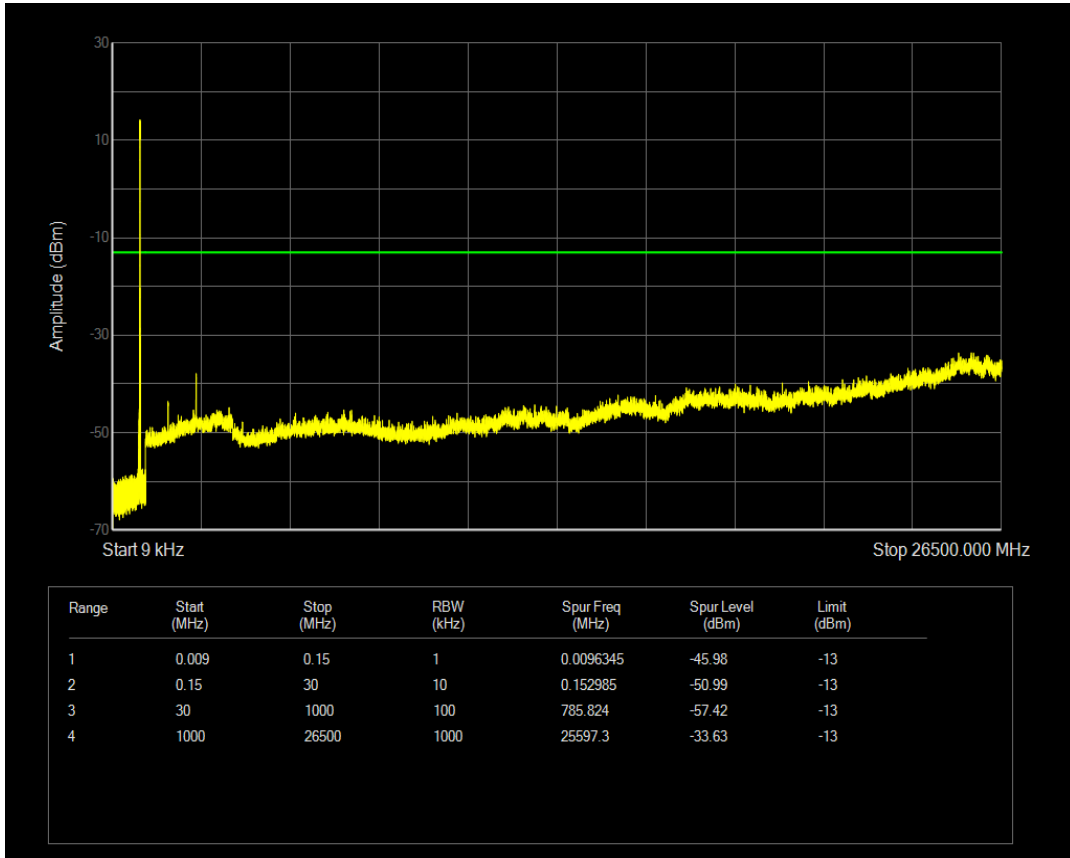

Band26(824-849) QPSK BW=5MHz Channel=26915 RB Size=1 Position=#0

Band26(824-849) QPSK BW=5MHz Channel=26915 RB Size=25 Position=#0

Band26(824-849) QAM16 BW=5MHz Channel=26915 RB Size=1 Position=#0

Band26(824-849) QAM16 BW=5MHz Channel=26915 RB Size=25 Position=#0