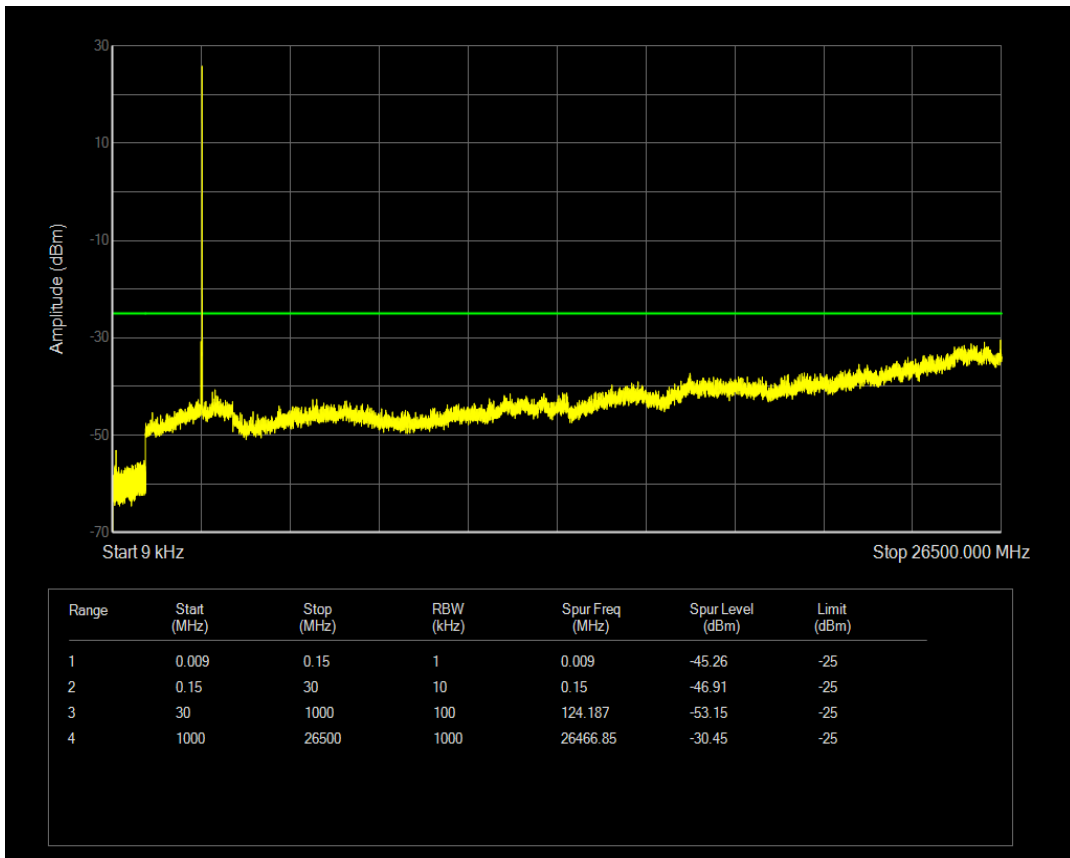

Band41 QPSK BW=5MHz Channel=41565 RB Size=1 Position=#0

Band41 QPSK BW=5MHz Channel=41565 RB Size=25 Position=#0

Band41 QAM16 BW=5MHz Channel=41565 RB Size=1 Position=#0

Band41 QAM16 BW=5MHz Channel=41565 RB Size=25 Position=#0