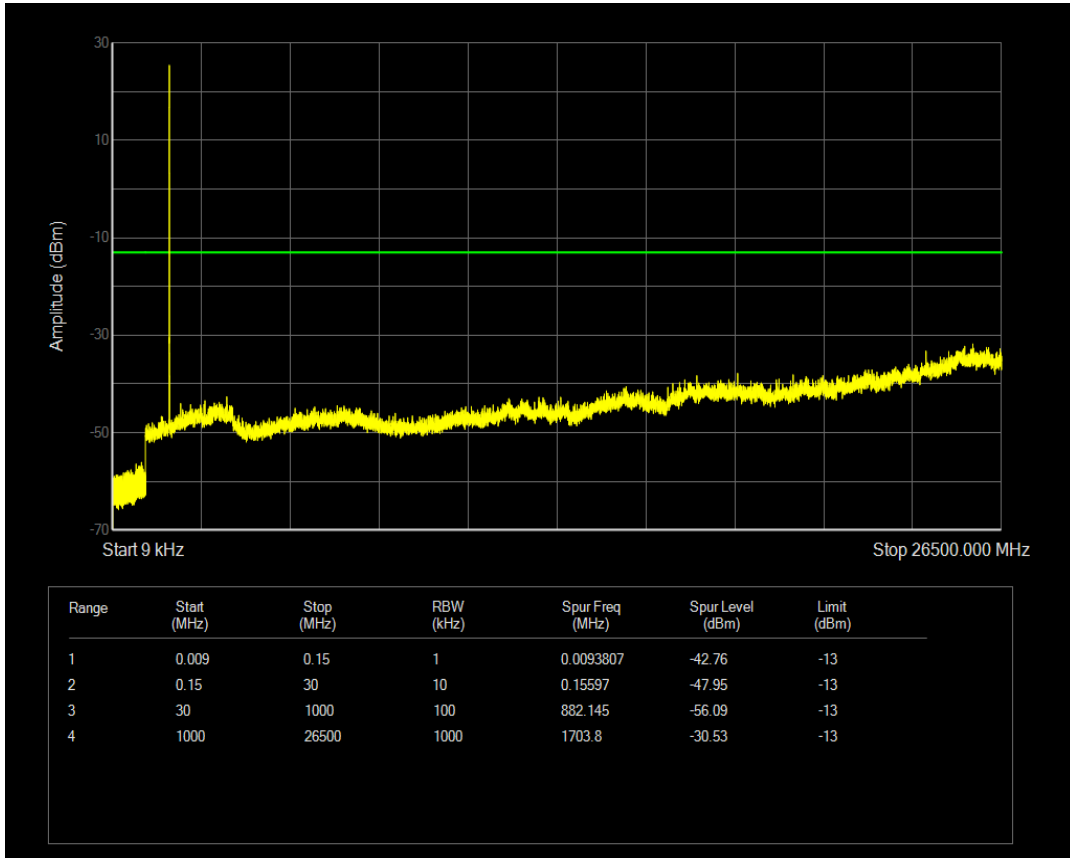

Band4 QPSK BW=1.4MHz Channel=19957 RB Size=1 Position=#0

Band4 QPSK BW=1.4MHz Channel=19957 RB Size=6 Position=#0

Band4 QAM16 BW=1.4MHz Channel=19957 RB Size=1 Position=#0

Band4 QAM16 BW=1.4MHz Channel=19957 RB Size=6 Position=#0

Band4 QPSK BW=1.4MHz Channel=20175 RB Size=1 Position=#0

Band4 QPSK BW=1.4MHz Channel=20175 RB Size=6 Position=#0

Band4 QAM16 BW=1.4MHz Channel=20175 RB Size=1 Position=#0

Band4 QAM16 BW=1.4MHz Channel=20175 RB Size=6 Position=#0