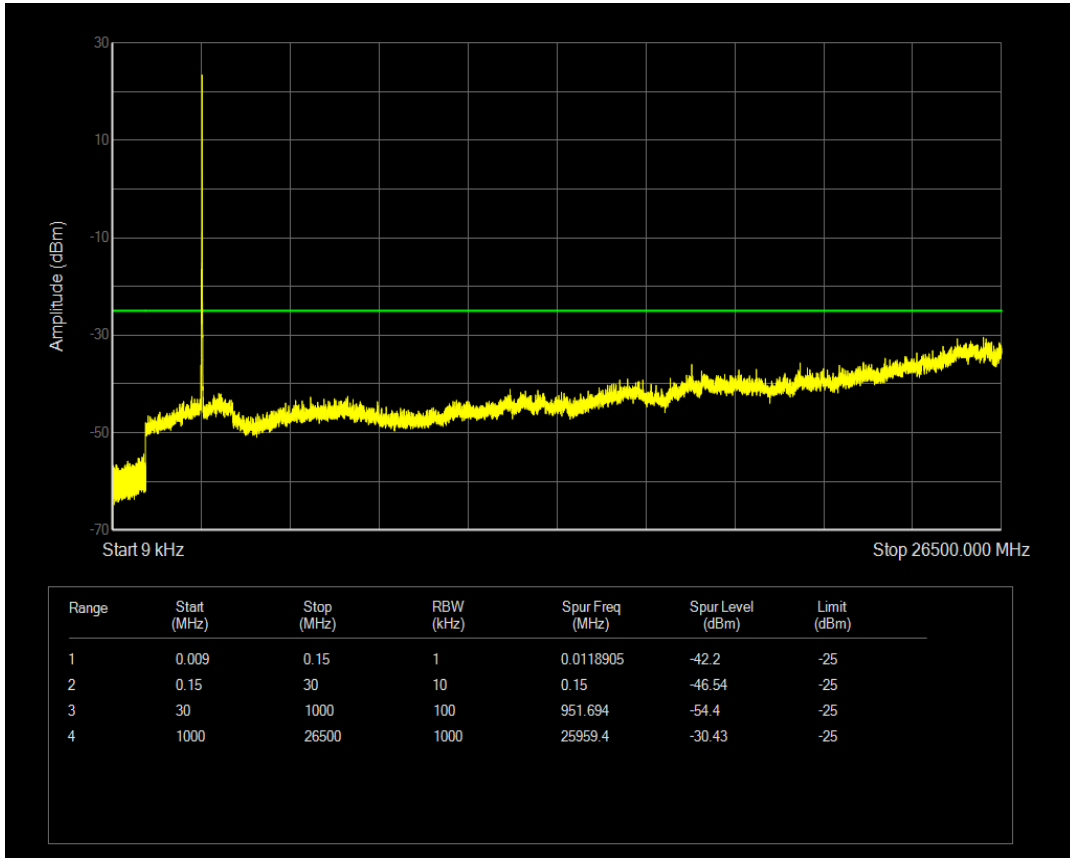

Band41 QPSK BW=5MHz Channel=41565 RB Size=25 Position=#0

Band41 QAM16 BW=5MHz Channel=41565 RB Size=1 Position=#0