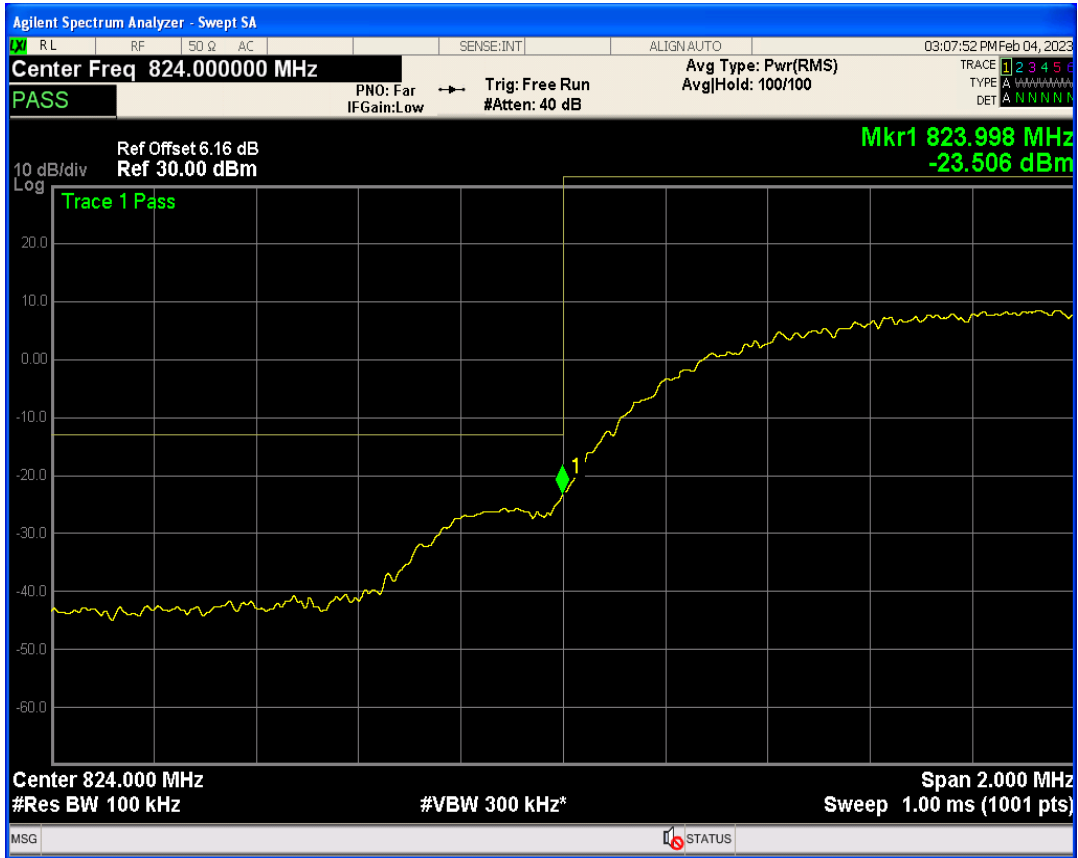

WCDMA Band2 Channel=9262

WCDMA Band2 Channel=9538

WCDMA Band4 Channel=1312

WCDMA Band4 Channel=1513

WCDMA Band5 Channel=4132

WCDMA Band5 Channel=4233

06 Out-of-band emissions

Band	Channel	Frequency (MHz)	Spur Freq (MHz)	Spur Level (dBm)	Limit (dBm)	Verdict
WCDMA Band2	9262	1852.4	17901.65	-24.06	-13	PASS
WCDMA Band2	9400	1880	18002.50	-24.02	-13	PASS
WCDMA Band2	9538	1907.6	19945.08	-23.02	-13	PASS
WCDMA Band4	1312	1712.4	19939.09	-23.99	-13	PASS
WCDMA Band4	1413	1732.6	19914.13	-23.52	-13	PASS
WCDMA Band4	1513	1752.6	17685.98	-23.31	-13	PASS
WCDMA Band5	4132	826.4	3139.64	-30.28	-13	PASS
WCDMA Band5	4182	836.4	3266.01	-29.51	-13	PASS
WCDMA Band5	4233	846.6	3182.02	-29.65	-13	PASS