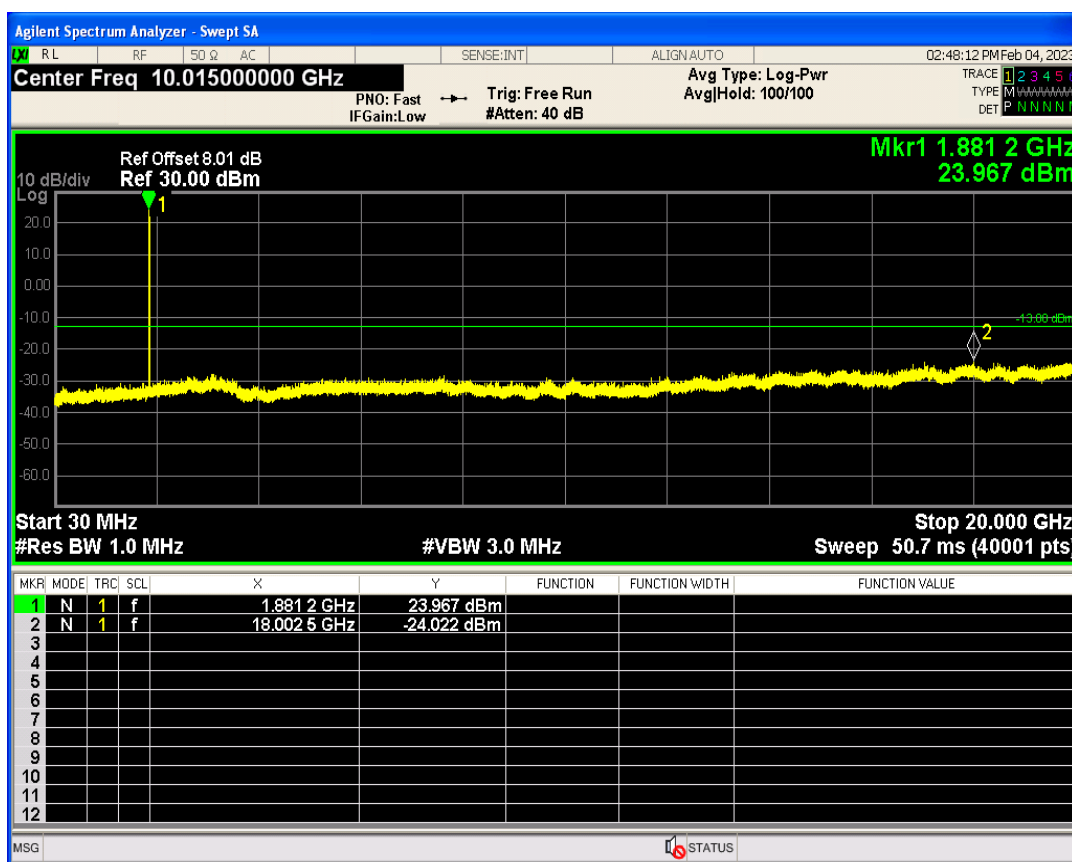

WCDMA Band2 Channel=9262

WCDMA Band2 Channel=9538

WCDMA Band4 Channel=1312

WCDMA Band4 Channel=1513

WCDMA Band5 Channel=4132

WCDMA Band5 Channel=4233

06 Out-of-band emissions

Band	Channel	Frequency (MHz)	Spur Freq (MHz)	Spur Level (dBm)	Limit (dBm)	Verdict
WCDMA Band2	9262	1852.4	17901.65	-24.06	-13	PASS
WCDMA Band2	9400	1880	18002.50	-24.02	-13	PASS
WCDMA Band2	9538	1907.6	19945.08	-23.02	-13	PASS
WCDMA Band4	1312	1712.4	19939.09	-23.99	-13	PASS
WCDMA Band4	1413	1732.6	19914.13	-23.52	-13	PASS
WCDMA Band4	1513	1752.6	17685.98	-23.31	-13	PASS
WCDMA Band5	4132	826.4	3139.64	-30.28	-13	PASS
WCDMA Band5	4182	836.4	3266.01	-29.51	-13	PASS
WCDMA Band5	4233	846.6	3182.02	-29.65	-13	PASS

WCDMA Band2 Channel=9400

WCDMA Band2 Channel=9262

WCDMA Band2 Channel=9538

WCDMA Band4 Channel=1312

WCDMA Band4 Channel=1413

WCDMA Band4 Channel=1513

WCDMA Band5 Channel=4132

WCDMA Band5 Channel=4182