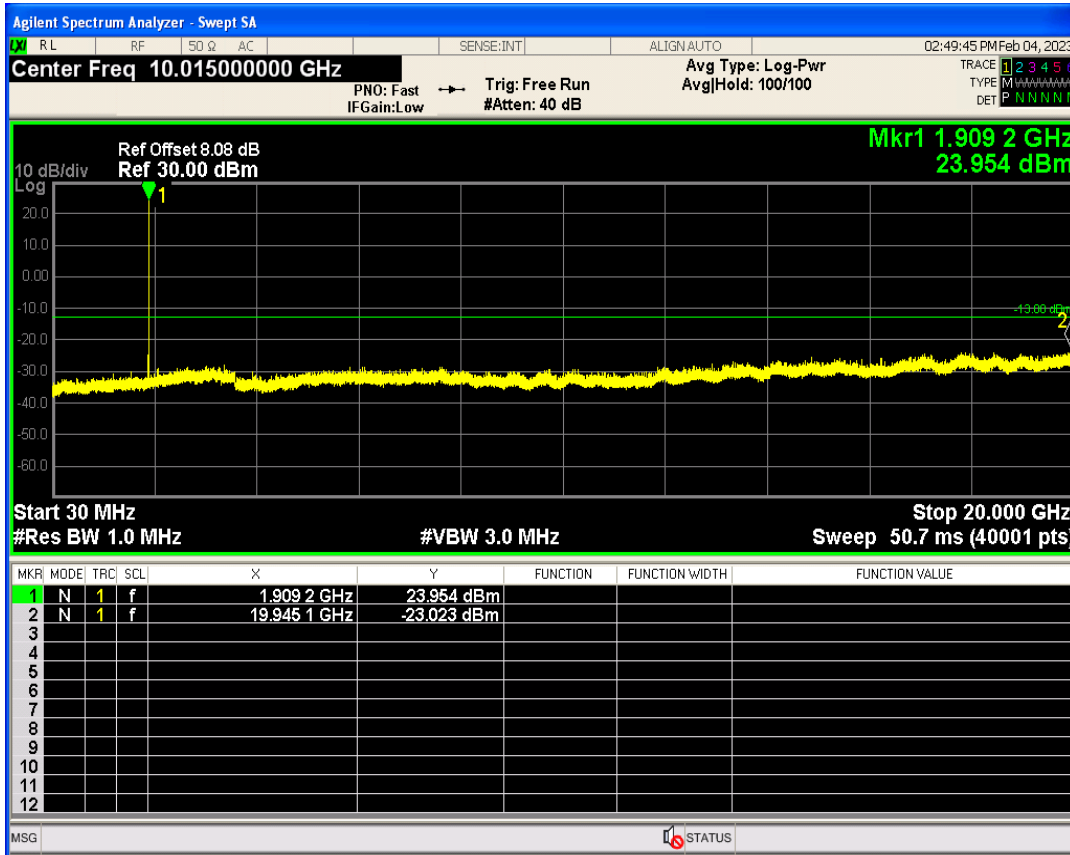

WCDMA Band2 Channel=9262

WCDMA Band2 Channel=9538

WCDMA Band4 Channel=1312

WCDMA Band4 Channel=1513

WCDMA Band5 Channel=4132

WCDMA Band5 Channel=4233

06 Out-of-band emissions

Band	Channel	Frequency (MHz)	Spur Freq (MHz)	Spur Level (dBm)	Limit (dBm)	Verdict
WCDMA Band2	9262	1852.4	17901.65	-24.06	-13	PASS
WCDMA Band2	9400	1880	18002.50	-24.02	-13	PASS
WCDMA Band2	9538	1907.6	19945.08	-23.02	-13	PASS
WCDMA Band4	1312	1712.4	19939.09	-23.99	-13	PASS
WCDMA Band4	1413	1732.6	19914.13	-23.52	-13	PASS
WCDMA Band4	1513	1752.6	17685.98	-23.31	-13	PASS
WCDMA Band5	4132	826.4	3139.64	-30.28	-13	PASS
WCDMA Band5	4182	836.4	3266.01	-29.51	-13	PASS
WCDMA Band5	4233	846.6	3182.02	-29.65	-13	PASS

WCDMA Band2 Channel=9400

WCDMA Band2 Channel=9262

WCDMA Band2 Channel=9538

WCDMA Band4 Channel=1312

WCDMA Band4 Channel=1413

WCDMA Band4 Channel=1513

WCDMA Band5 Channel=4132

WCDMA Band5 Channel=4182