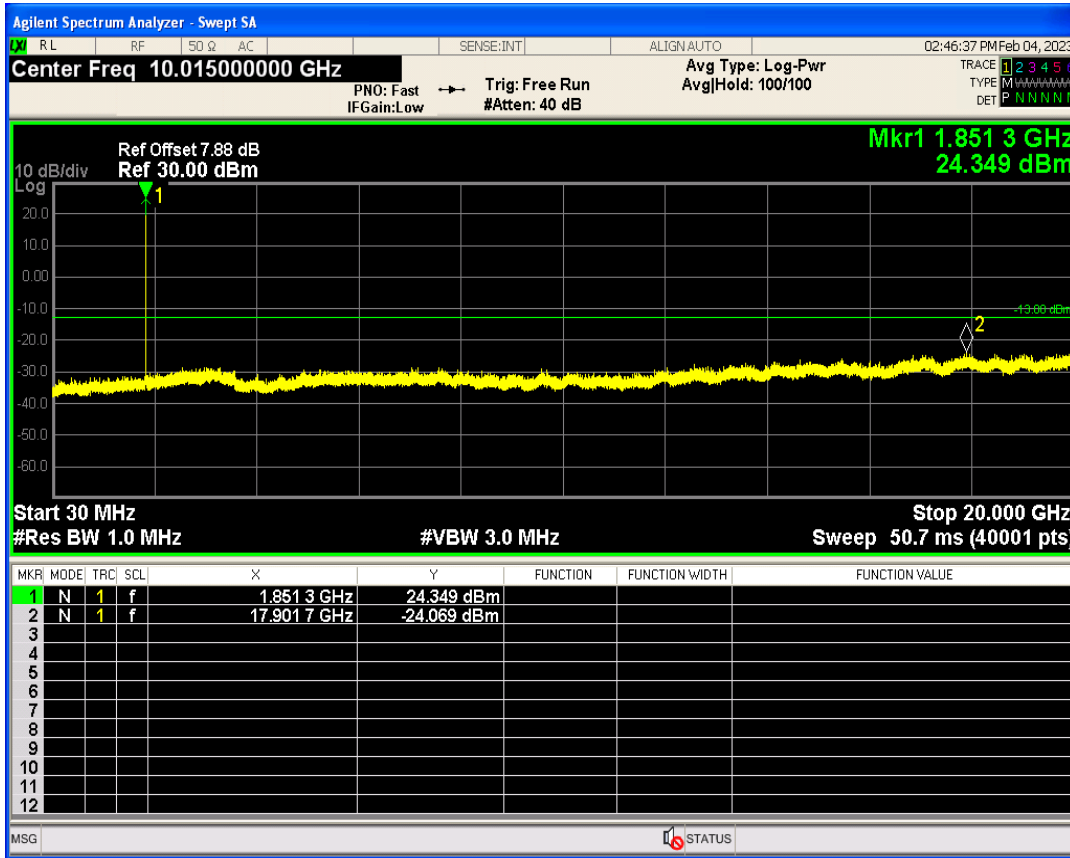

WCDMA Band2 Channel=9262

WCDMA Band2 Channel=9538

WCDMA Band4 Channel=1312

WCDMA Band4 Channel=1513

WCDMA Band5 Channel=4132

WCDMA Band5 Channel=4233

06 Out-of-band emissions

Band	Channel	Frequency (MHz)	Spur Freq (MHz)	Spur Level (dBm)	Limit (dBm)	Verdict
WCDMA Band2	9262	1852.4	17901.65	-24.06	-13	PASS
WCDMA Band2	9400	1880	18002.50	-24.02	-13	PASS
WCDMA Band2	9538	1907.6	19945.08	-23.02	-13	PASS
WCDMA Band4	1312	1712.4	19939.09	-23.99	-13	PASS
WCDMA Band4	1413	1732.6	19914.13	-23.52	-13	PASS
WCDMA Band4	1513	1752.6	17685.98	-23.31	-13	PASS
WCDMA Band5	4132	826.4	3139.64	-30.28	-13	PASS
WCDMA Band5	4182	836.4	3266.01	-29.51	-13	PASS
WCDMA Band5	4233	846.6	3182.02	-29.65	-13	PASS

WCDMA Band2 Channel=9400

WCDMA Band2 Channel=9262

WCDMA Band2 Channel=9538

WCDMA Band4 Channel=1312

WCDMA Band4 Channel=1413

WCDMA Band4 Channel=1513

WCDMA Band5 Channel=4132

WCDMA Band5 Channel=4182