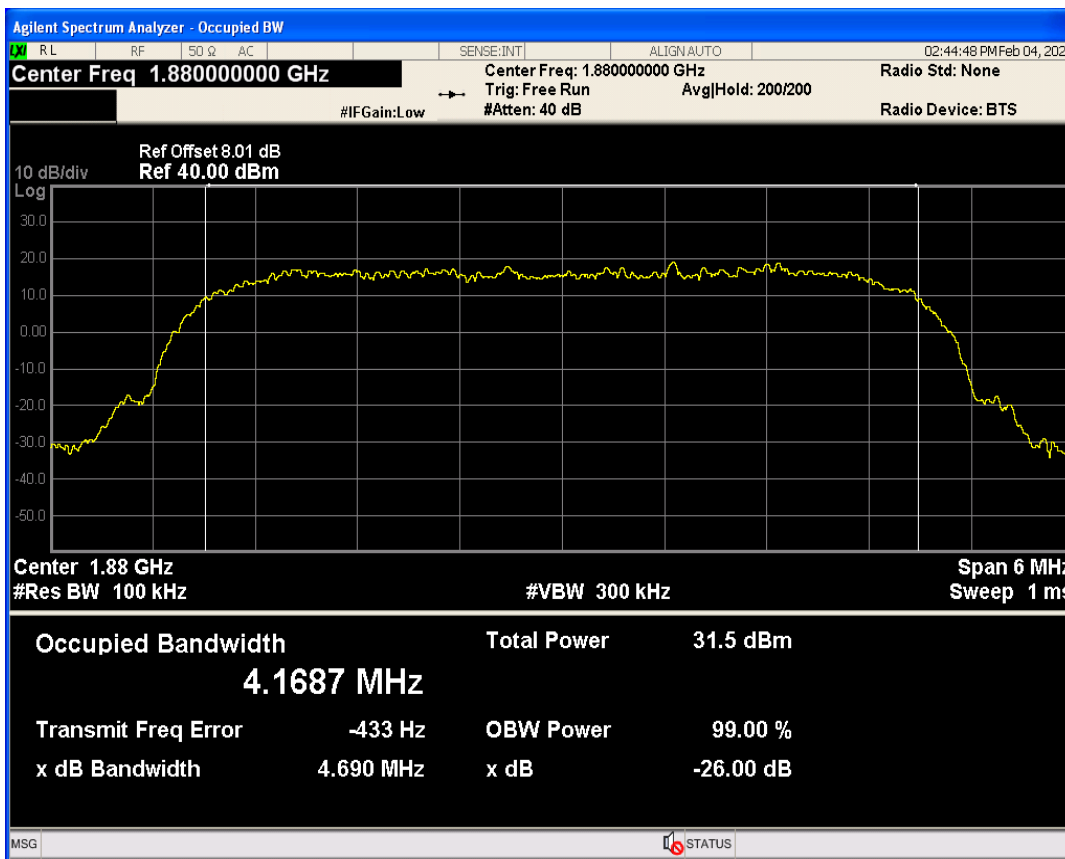

WCDMA Band2 Channel=9400