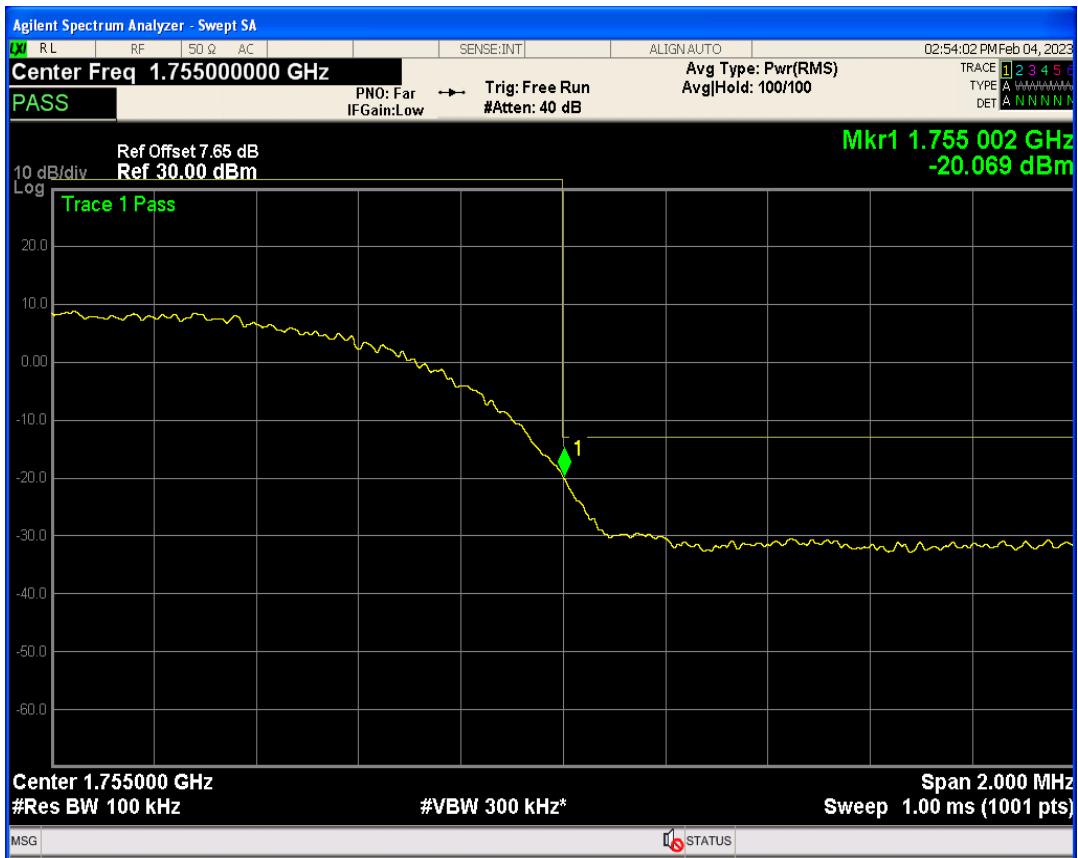

WCDMA Band2 Channel=9262

WCDMA Band2 Channel=9538

WCDMA Band4 Channel=1312

WCDMA Band4 Channel=1513

WCDMA Band5 Channel=4132

WCDMA Band5 Channel=4233

06 Out-of-band emissions

Band	Channel	Frequency (MHz)	Spur Freq (MHz)	Spur Level (dBm)	Limit (dBm)	Verdict
WCDMA Band2	9262	1852.4	17901.65	-24.06	-13	PASS
WCDMA Band2	9400	1880	18002.50	-24.02	-13	PASS
WCDMA Band2	9538	1907.6	19945.08	-23.02	-13	PASS
WCDMA Band4	1312	1712.4	19939.09	-23.99	-13	PASS
WCDMA Band4	1413	1732.6	19914.13	-23.52	-13	PASS
WCDMA Band4	1513	1752.6	17685.98	-23.31	-13	PASS
WCDMA Band5	4132	826.4	3139.64	-30.28	-13	PASS
WCDMA Band5	4182	836.4	3266.01	-29.51	-13	PASS
WCDMA Band5	4233	846.6	3182.02	-29.65	-13	PASS