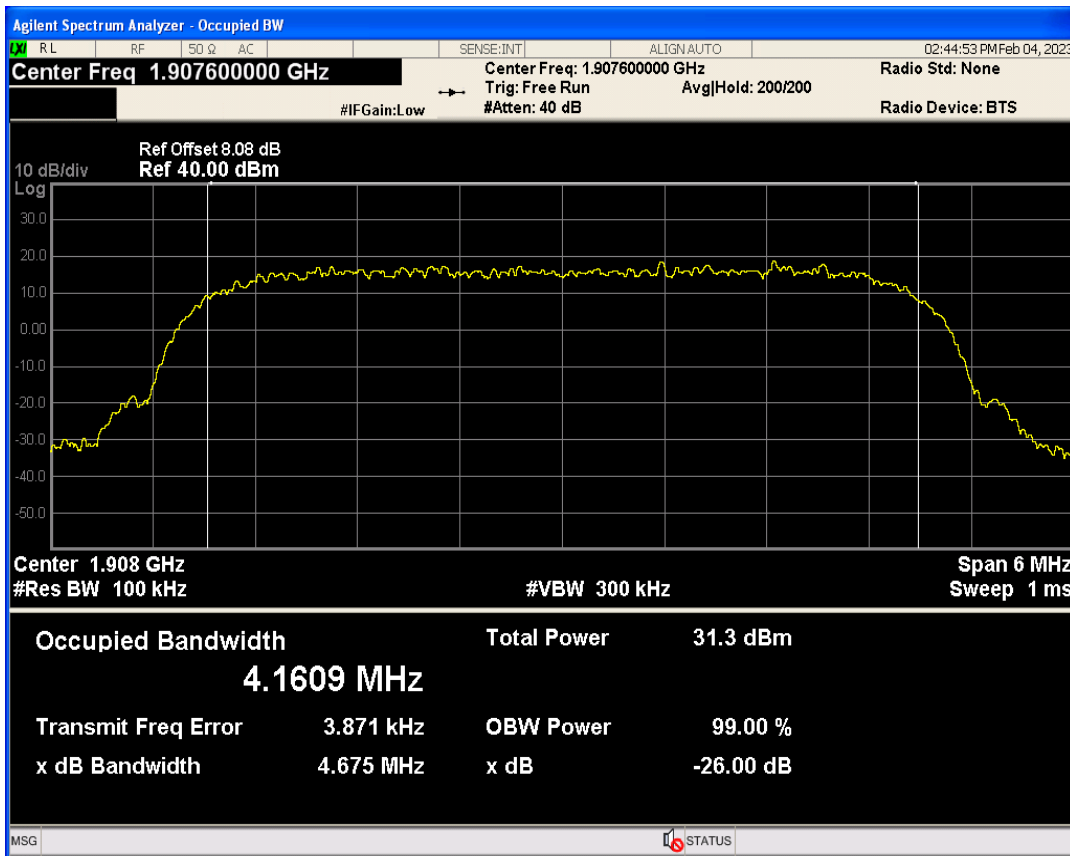

WCDMA Band2 Channel=9538