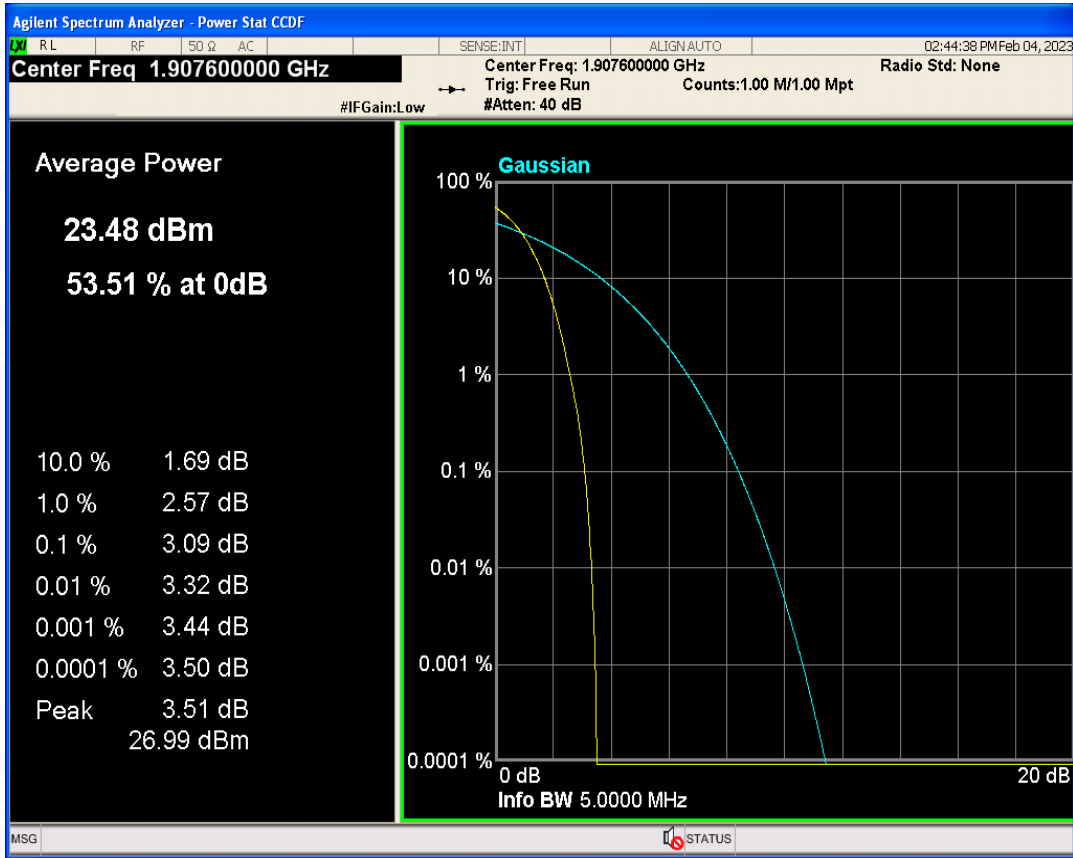

WCDMA Band2 Channel=9538