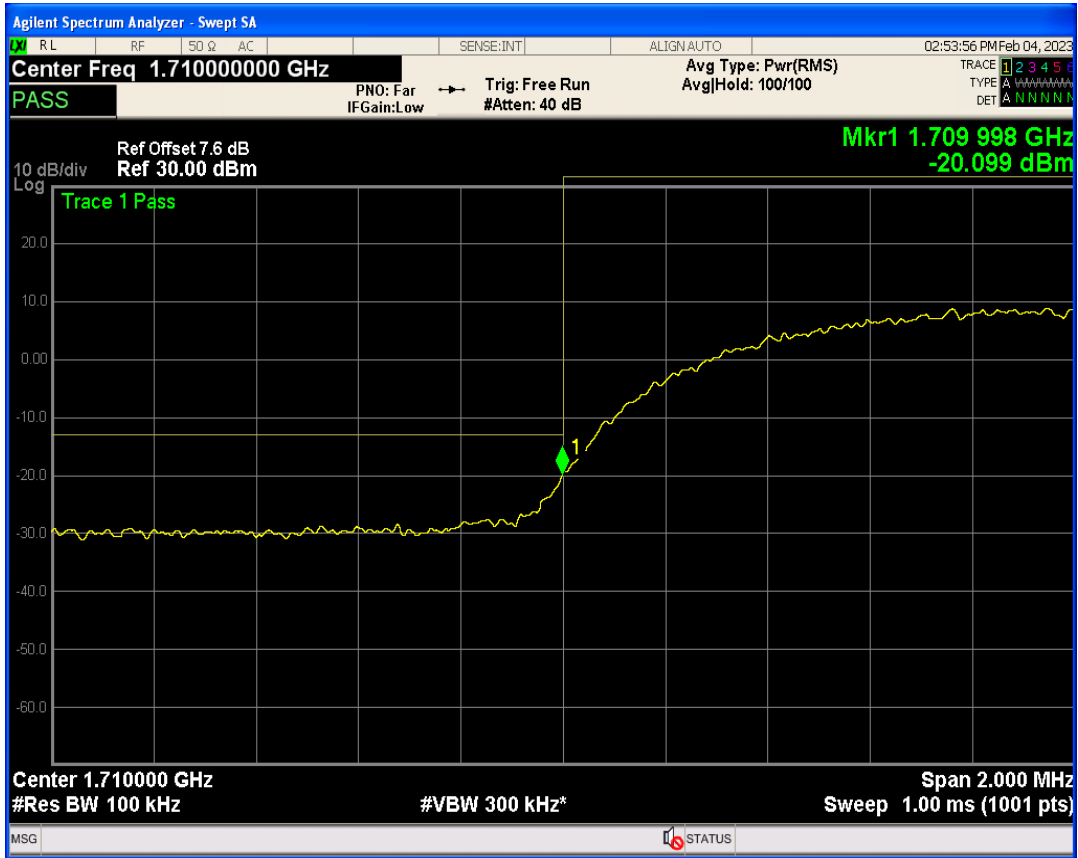

WCDMA Band5 Channel=4182

05 Band edge

Band	Channel	Frequency (MHz)	Spur Freq (MHz)	Spur Level (dBm)	Limit (dBm)	Verdict
WCDMA Band2	9262	1852.4	1850.00	-22.01	-13	PASS
WCDMA Band2	9538	1907.6	1910.00	-22.59	-13	PASS
WCDMA Band4	1312	1712.4	1710.00	-20.09	-13	PASS
WCDMA Band4	1513	1752.6	1755.00	-20.06	-13	PASS
WCDMA Band5	4132	826.4	824.00	-23.50	-13	PASS
WCDMA Band5	4233	846.6	849.00	-24.28	-13	PASS

WCDMA Band2 Channel=9262

WCDMA Band2 Channel=9538

WCDMA Band4 Channel=1312

WCDMA Band4 Channel=1513

WCDMA Band5 Channel=4132

WCDMA Band5 Channel=4233

06 Out-of-band emissions

Band	Channel	Frequency (MHz)	Spur Freq (MHz)	Spur Level (dBm)	Limit (dBm)	Verdict
WCDMA Band2	9262	1852.4	17901.65	-24.06	-13	PASS
WCDMA Band2	9400	1880	18002.50	-24.02	-13	PASS
WCDMA Band2	9538	1907.6	19945.08	-23.02	-13	PASS
WCDMA Band4	1312	1712.4	19939.09	-23.99	-13	PASS
WCDMA Band4	1413	1732.6	19914.13	-23.52	-13	PASS
WCDMA Band4	1513	1752.6	17685.98	-23.31	-13	PASS
WCDMA Band5	4132	826.4	3139.64	-30.28	-13	PASS
WCDMA Band5	4182	836.4	3266.01	-29.51	-13	PASS
WCDMA Band5	4233	846.6	3182.02	-29.65	-13	PASS