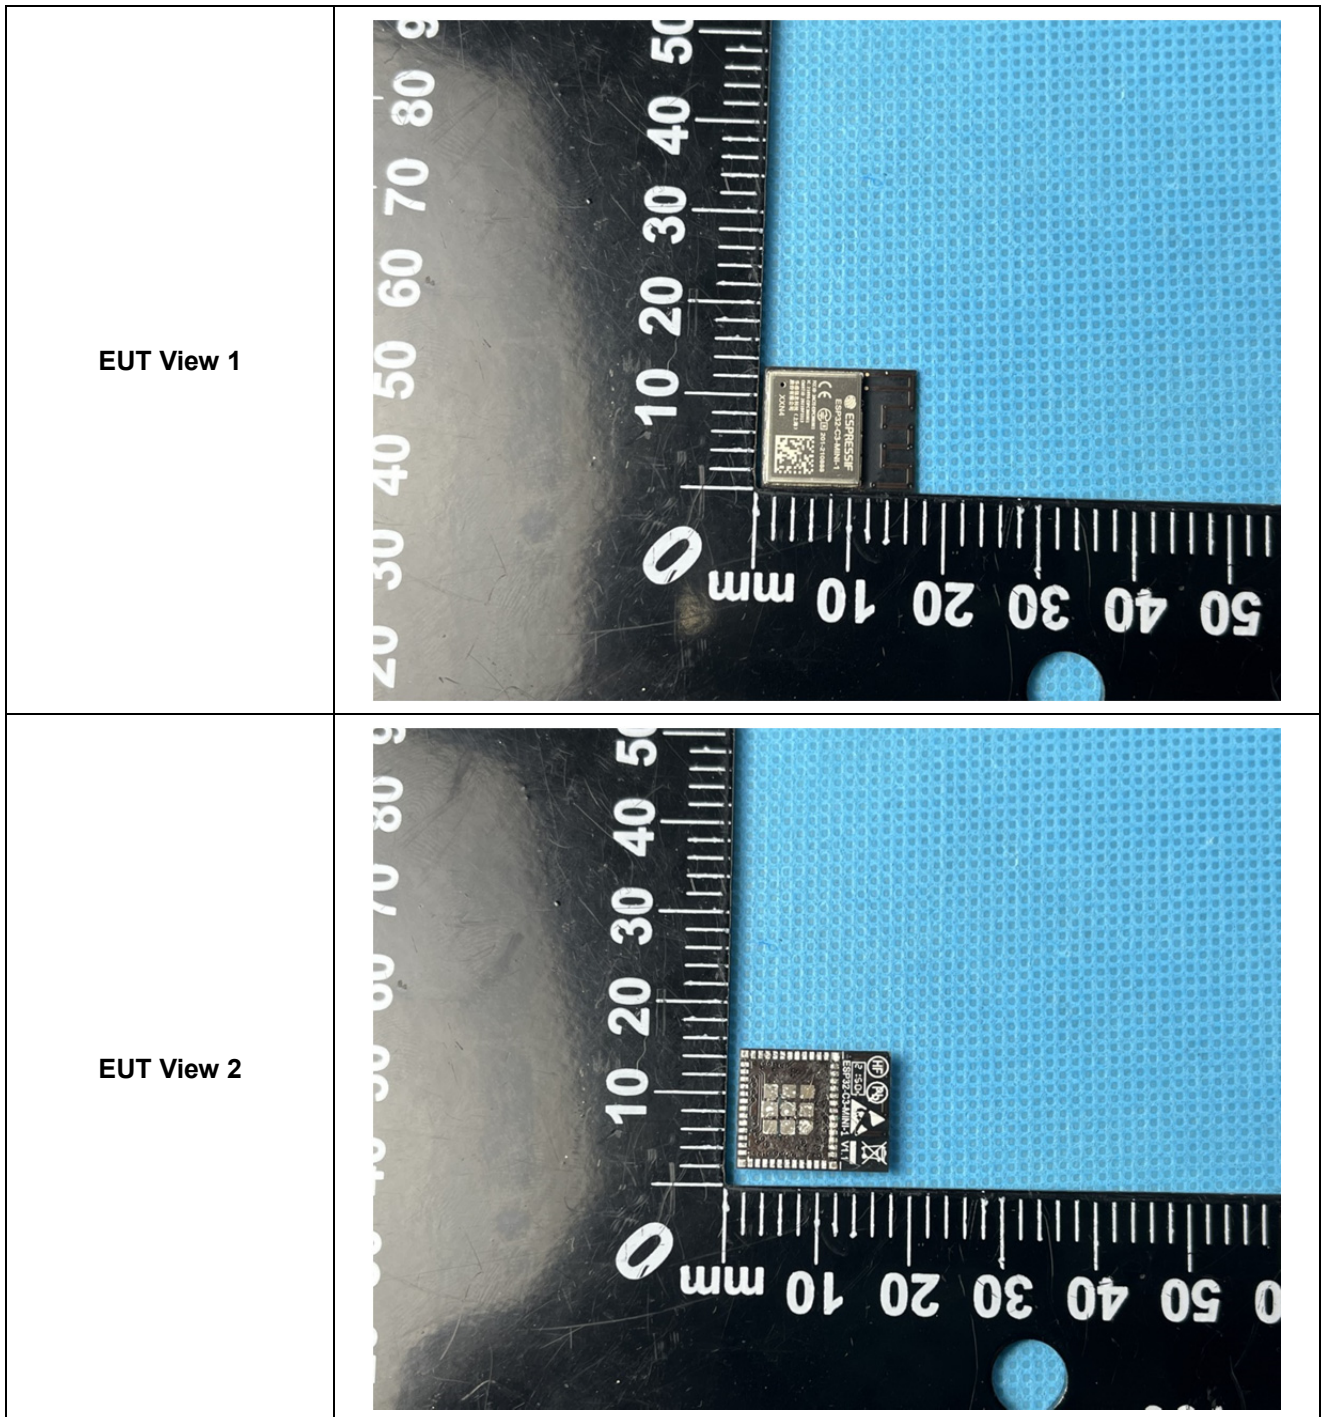

EXHIBIT 2 - EUT EXTERNAL PHOTOGRAPHS

<p>Host View 1</p>	 A photograph of a white, rectangular, textured device. The device has a red circular feature on the left side and a red square feature on the right side. It is placed on a blue textured surface next to a black ruler with white markings. The ruler shows measurements in millimeters and centimeters. The device is approximately 40 mm wide and 25 mm high.
<p>Host View 2</p>	 A photograph of the same white, rectangular, textured device from a different angle. It shows a blue slot on the left side and another blue slot on the bottom edge. It is placed on a blue textured surface next to a black ruler with white markings. The ruler shows measurements in millimeters and centimeters. The device is approximately 40 mm wide and 25 mm high.