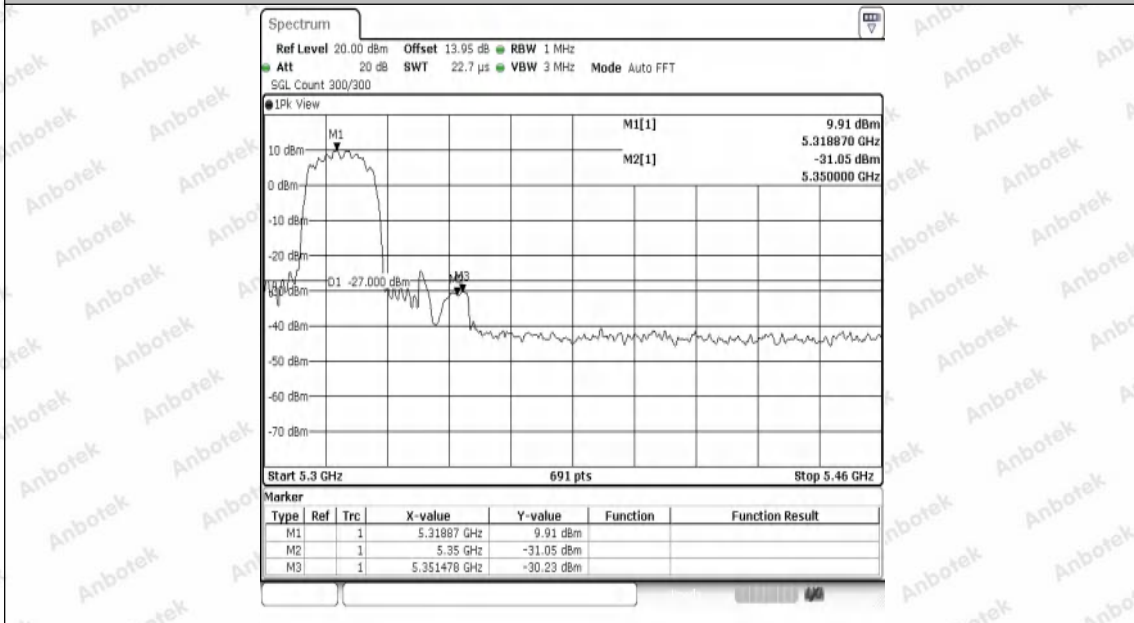

11N20SISO-Ant1-5320-PASS

Shenzhen Anbotek Compliance Laboratory Limited

Address: 1/F., Building D, Sogood Science and Technology Park, Sanwei Community, Hangcheng Street, Bao'an District, Shenzhen, Guangdong, China.
Tel: (86) 0755-26066440 Fax: (86) 0755-26014772 Email: service@anbotek.com

Hotline
400-003-0500
www.anbotek.com.cn