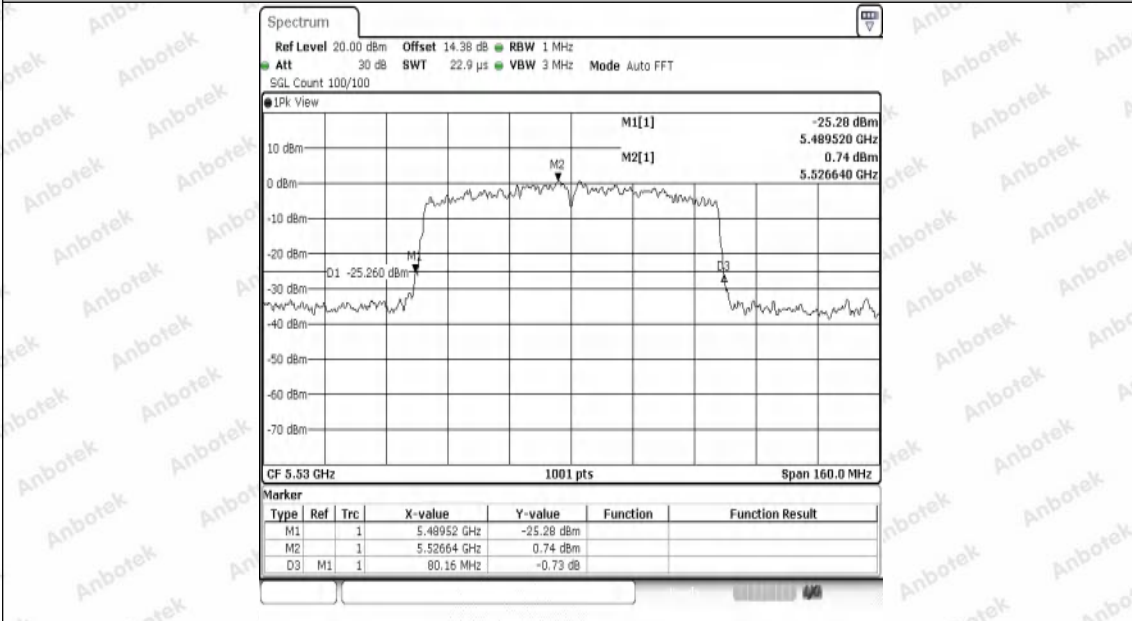

11AC80SISO-Ant1-5530