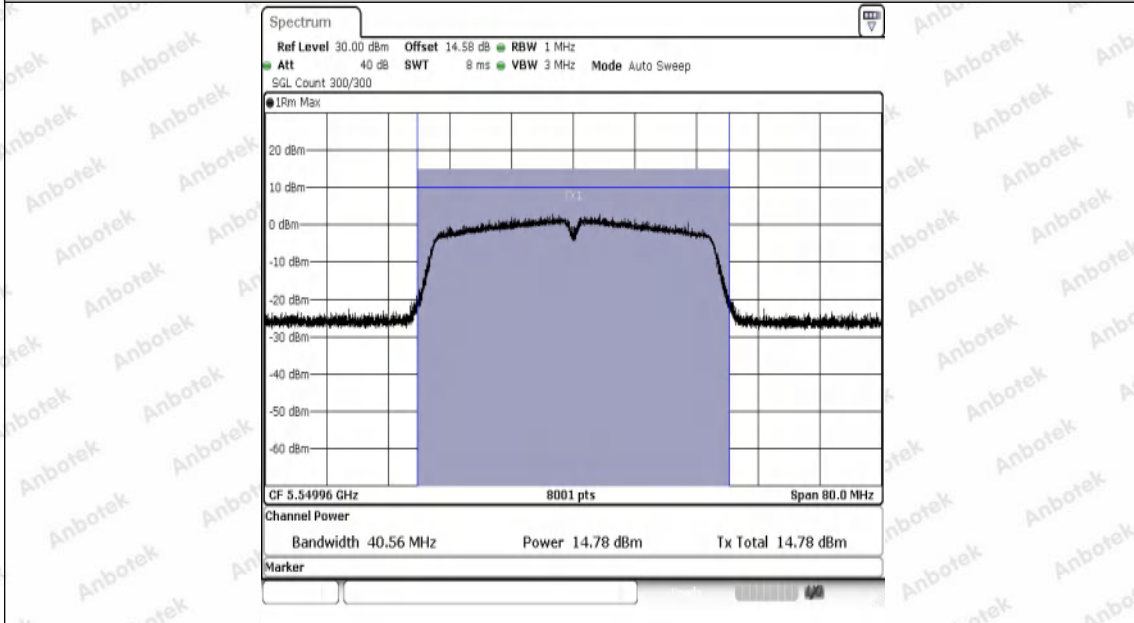

11AC40SISO-Ant1-5550-PASS