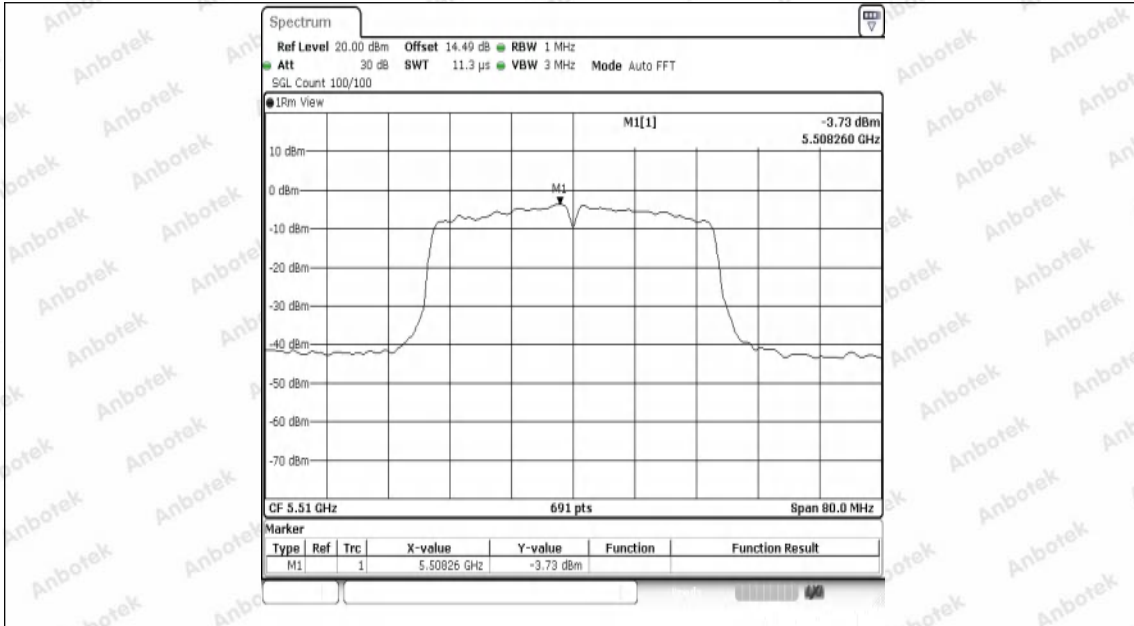

11N40SISO-Ant1-5510-PASS