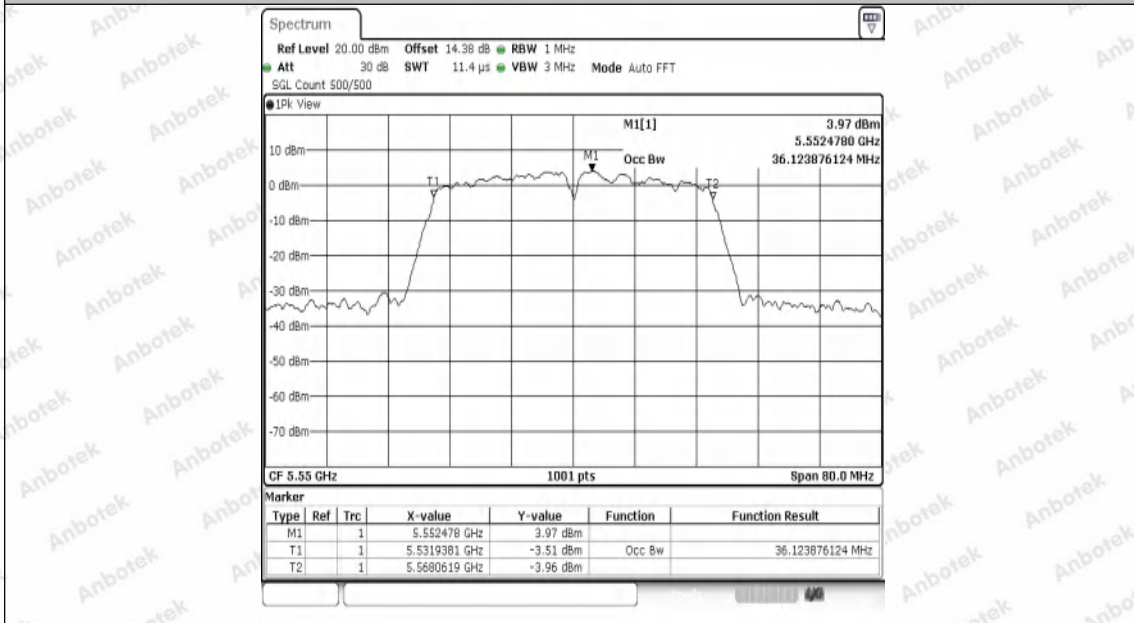

11AC40SISO-Ant1-5550

Shenzhen Anbotek Compliance Laboratory Limited

Address: 1/F., Building D, Sogood Science and Technology Park, Sanwei Community, Hangcheng Street, Bao'an District, Shenzhen, Guangdong, China.
Tel: (86) 0755-26066440 Fax: (86) 0755-26014772 Email: service@anbotek.com

Hotline
400-003-0500
www.anbotek.com.cn