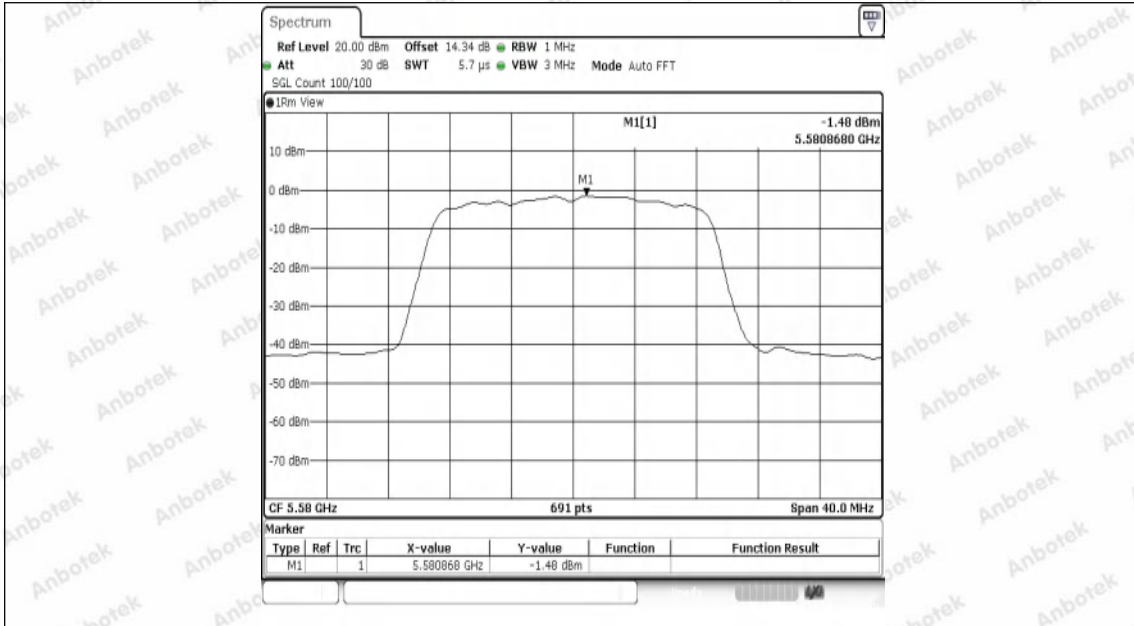

11N20SISO-Ant1-5580-PASS