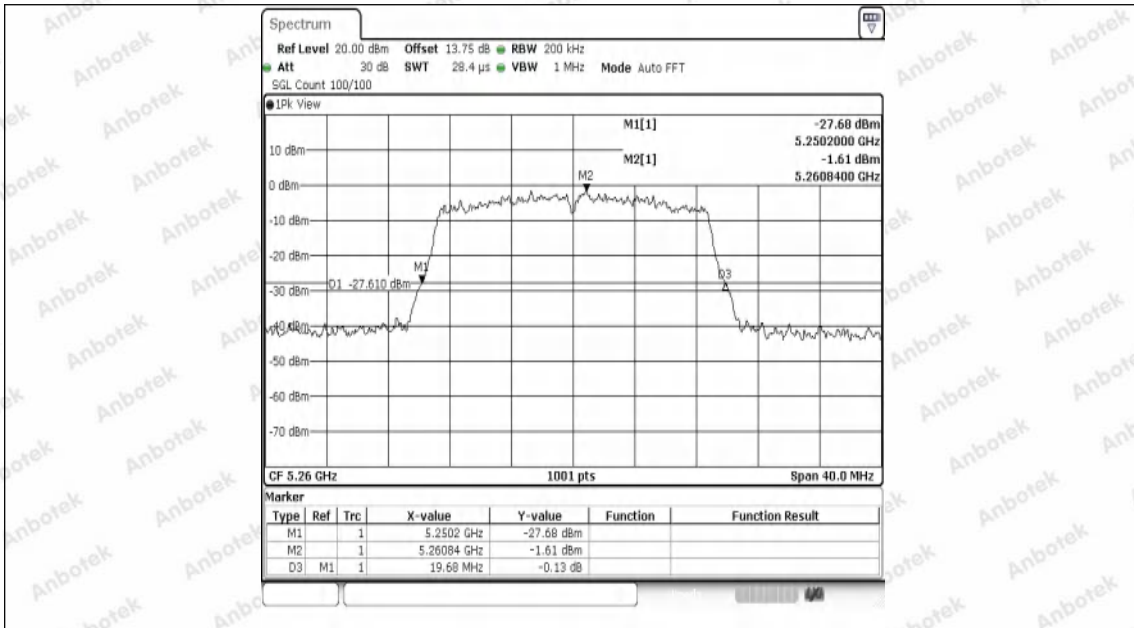

11AC20SISO-Ant1-5260