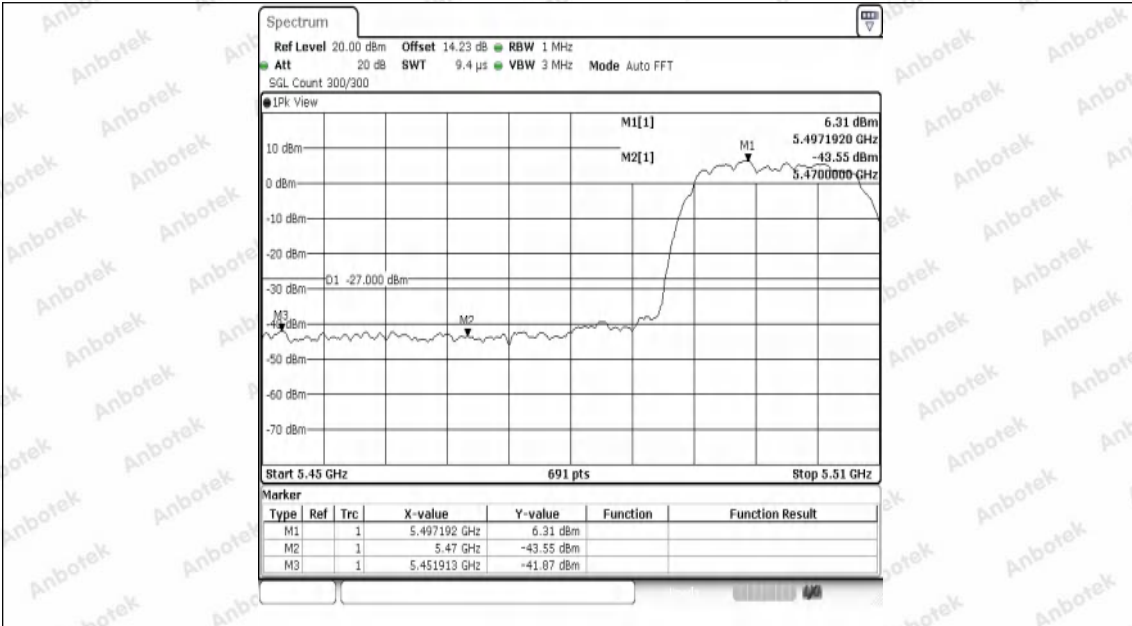

Hotline
400-003-0500
www.anbotek.com.cn

Test Graphs B1/2/3

11A-Ant1-5180-PASS

11A-Ant1-5240-PASS

11A-Ant1-5260-PASS

11A-Ant1-5320-PASS

11A-Ant1-5500-PASS

11A-Ant1-5700-PASS