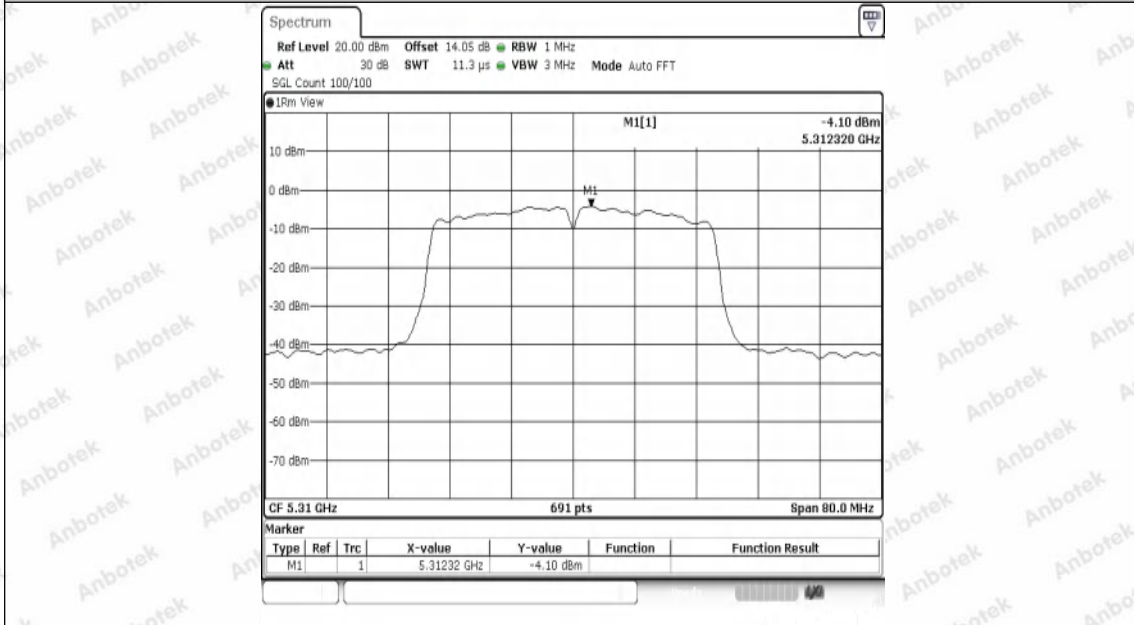

11N40SISO-Ant1-5310-PASS