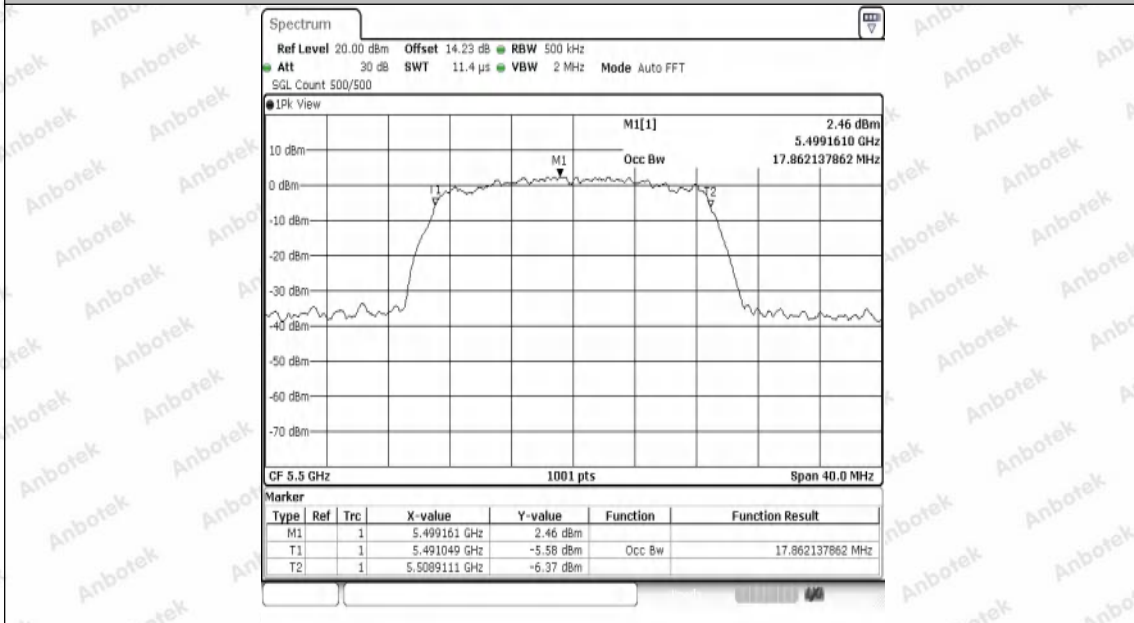

11AC20SISO-Ant1-5500

Shenzhen Anbotek Compliance Laboratory Limited

Address: 1/F., Building D, Sogood Science and Technology Park, Sanwei Community, Hangcheng Street, Bao'an District, Shenzhen, Guangdong, China.
Tel: (86) 0755-26066440 Fax: (86) 0755-26014772 Email: service@anbotek.com

Hotline
400-003-0500
www.anbotek.com.cn