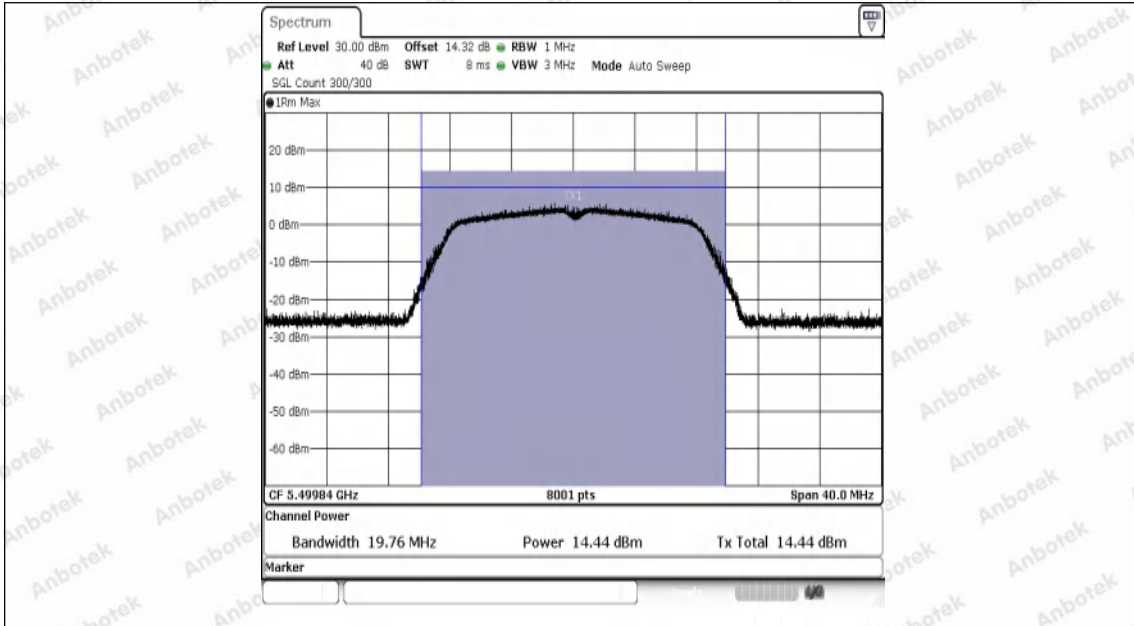

Hotline
400-003-0500
www.anbotek.com.cn

Test Graphs Channel Power

11A-Ant1-5180-PASS

11A-Ant1-5200-PASS

11A-Ant1-5240-PASS

11A-Ant1-5260-PASS

11A-Ant1-5300-PASS

11A-Ant1-5320-PASS