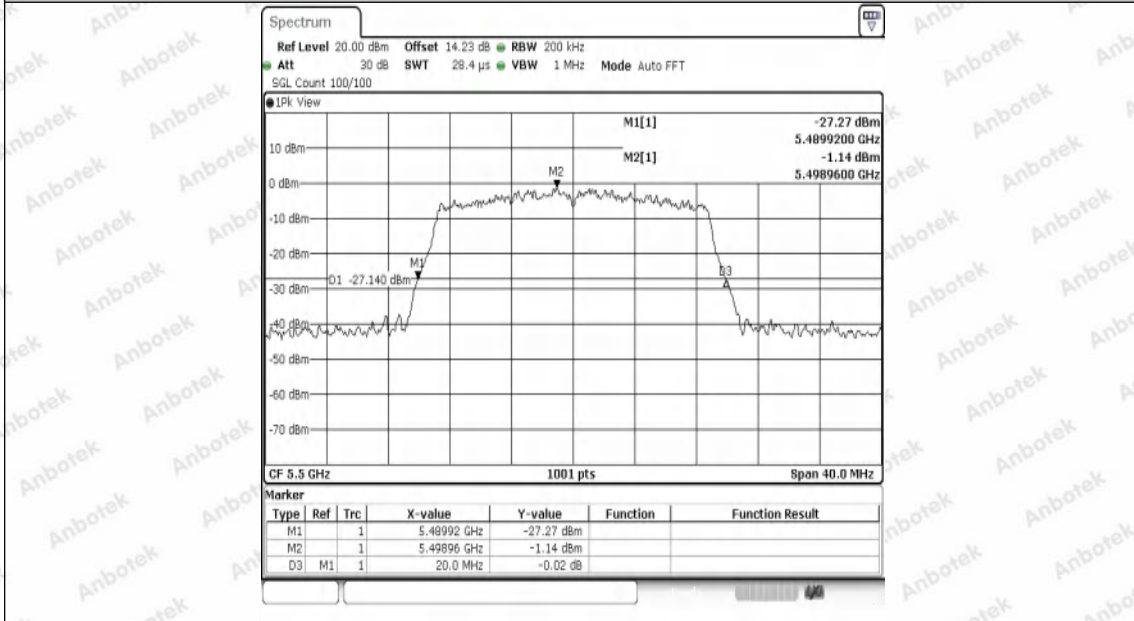

11AC20SISO-Ant1-5500

Shenzhen Anbotek Compliance Laboratory Limited

Address: 1/F., Building D, Sogood Science and Technology Park, Sanwei Community, Hangcheng Street, Bao'an District, Shenzhen, Guangdong, China.
Tel: (86) 0755-26066440 Fax: (86) 0755-26014772 Email: service@anbotek.com

Hotline
400-003-0500
www.anbotek.com.cn