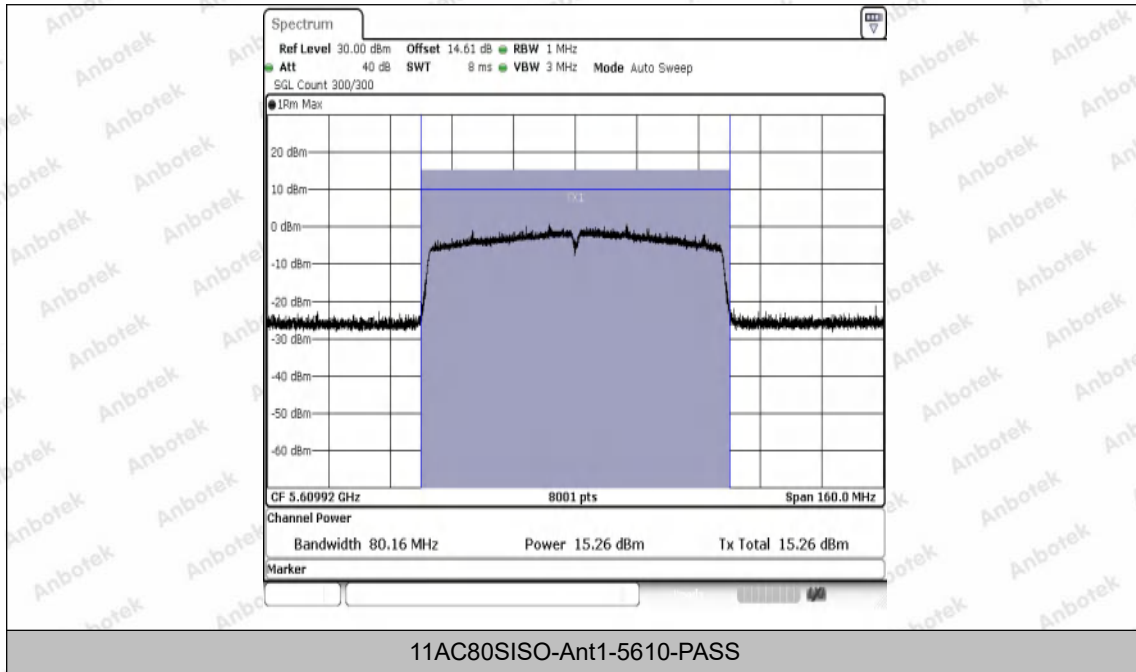

Shenzhen Anbotek Compliance Laboratory Limited

Address: 1/F., Building D, Sogood Science and Technology Park, Sanwei Community, Hangcheng Street, Bao'an District, Shenzhen, Guangdong, China.
Tel: (86) 0755-26066440 Fax: (86) 0755-26014772 Email: service@anbotek.com

Hotline
400-003-0500
www.anbotek.com.cn