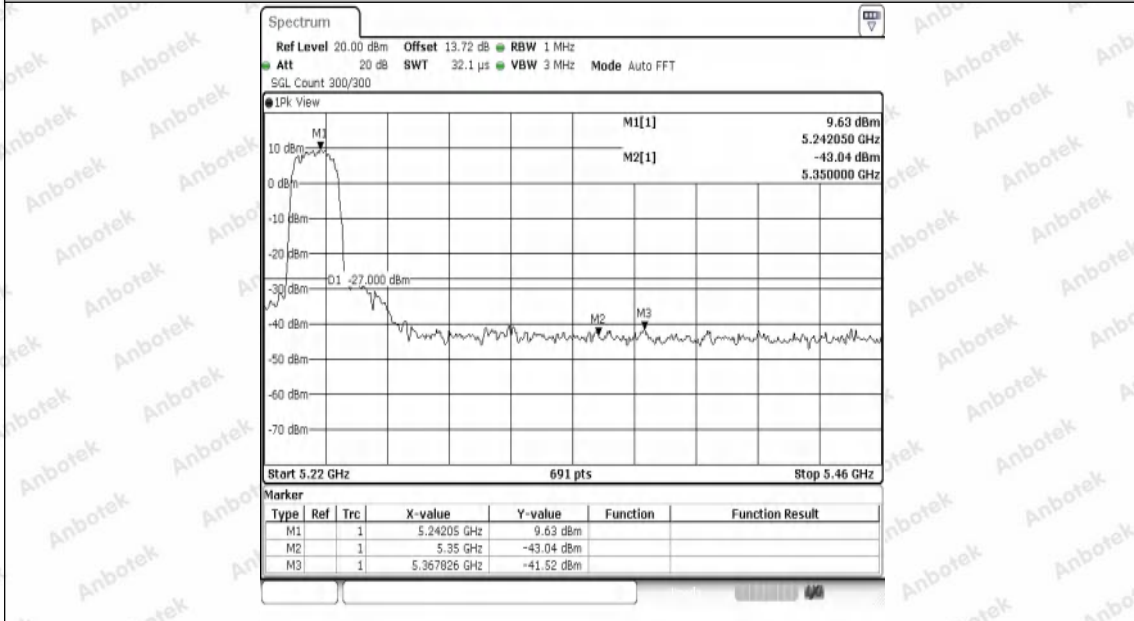

11N20SISO-Ant1-5240-PASS