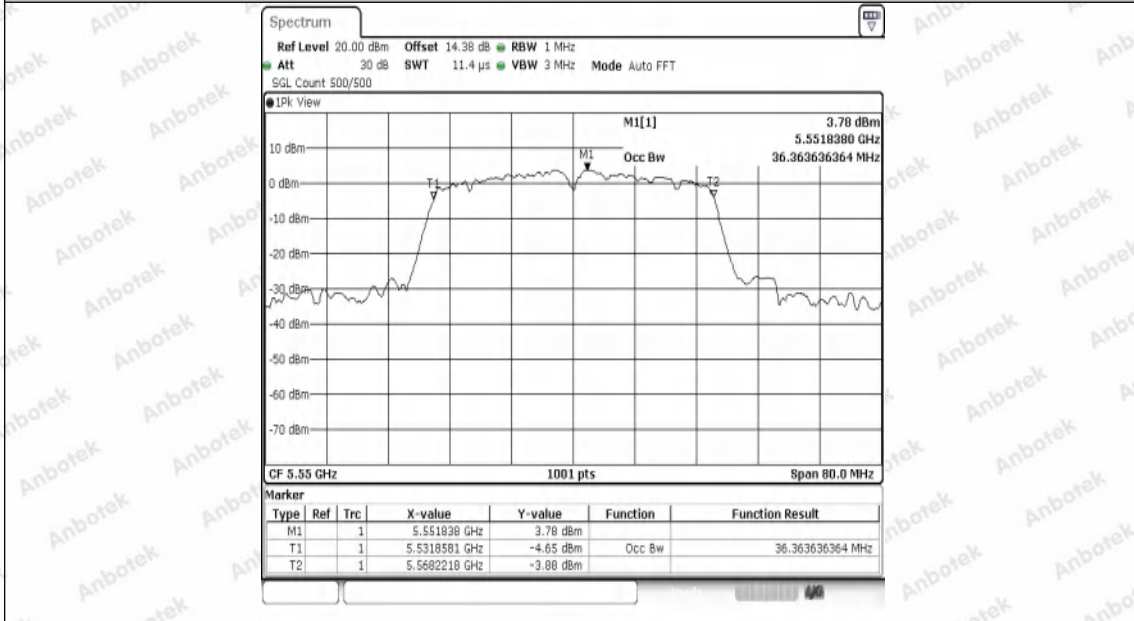

11N40SISO-Ant1-5550

Shenzhen Anbotek Compliance Laboratory Limited

Address: 1/F., Building D, Sogood Science and Technology Park, Sanwei Community, Hangcheng Street, Bao'an District, Shenzhen, Guangdong, China.
Tel: (86) 0755-26066440 Fax: (86) 0755-26014772 Email: service@anbotek.com

Hotline
400-003-0500
www.anbotek.com.cn