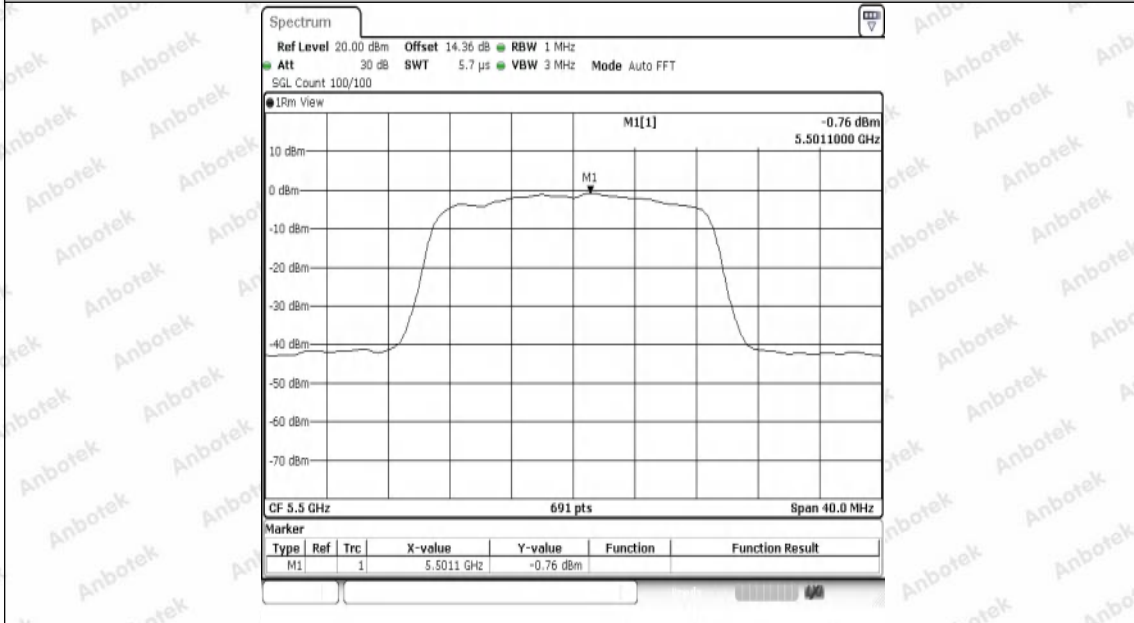

11AC20SISO-Ant1-5500-PASS

Shenzhen Anbotek Compliance Laboratory Limited

Address: 1/F., Building D, Sogood Science and Technology Park, Sanwei Community, Hangcheng Street, Bao'an District, Shenzhen, Guangdong, China.
Tel: (86) 0755-26066440 Fax: (86) 0755-26014772 Email: service@anbotek.com

Hotline
400-003-0500
www.anbotek.com.cn