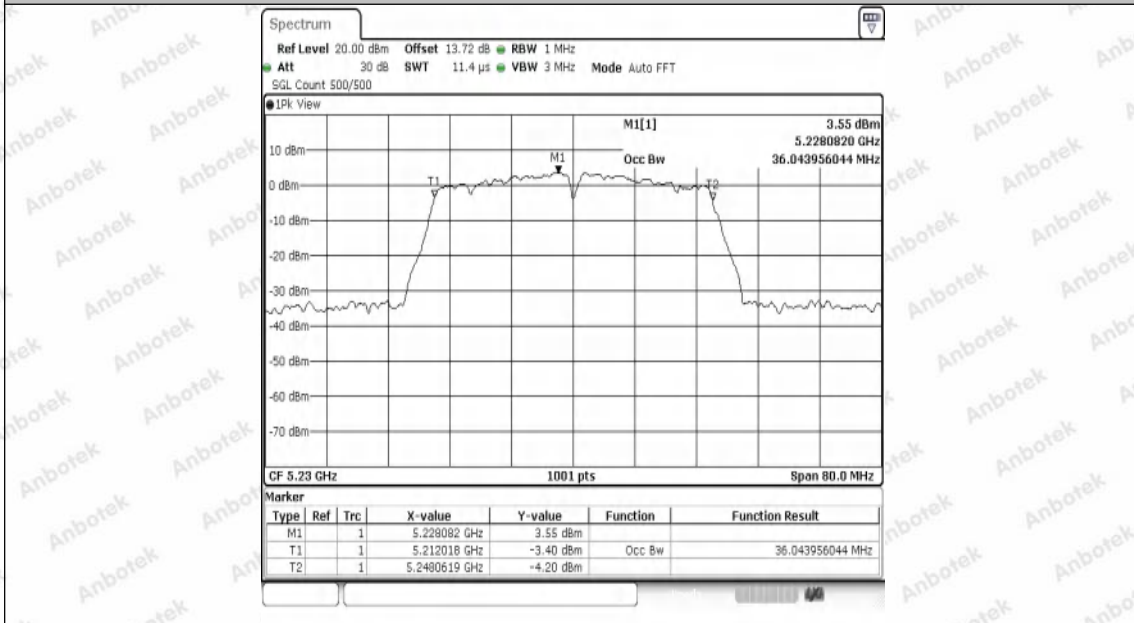

11AC40SISO-Ant1-5230

Shenzhen Anbotek Compliance Laboratory Limited

Address: 1/F., Building D, Sogood Science and Technology Park, Sanwei Community, Hangcheng Street, Bao'an District, Shenzhen, Guangdong, China.
Tel: (86) 0755-26066440 Fax: (86) 0755-26014772 Email: service@anbotek.com

Hotline
400-003-0500
www.anbotek.com.cn