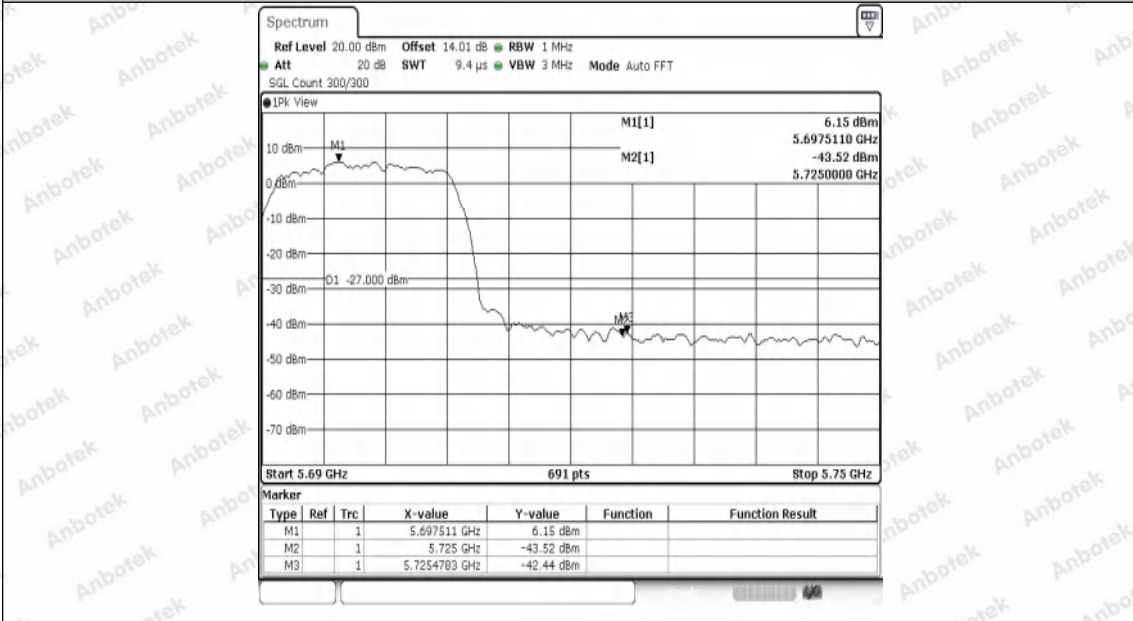

11N20SISO-Ant1-5700-PASS

Shenzhen Anbotek Compliance Laboratory Limited

Address: 1/F., Building D, Sogood Science and Technology Park, Sanwei Community, Hangcheng Street, Bao'an District, Shenzhen, Guangdong, China.
Tel: (86) 0755-26066440 Fax: (86) 0755-26014772 Email: service@anbotek.com

Hotline
400-003-0500
www.anbotek.com.cn