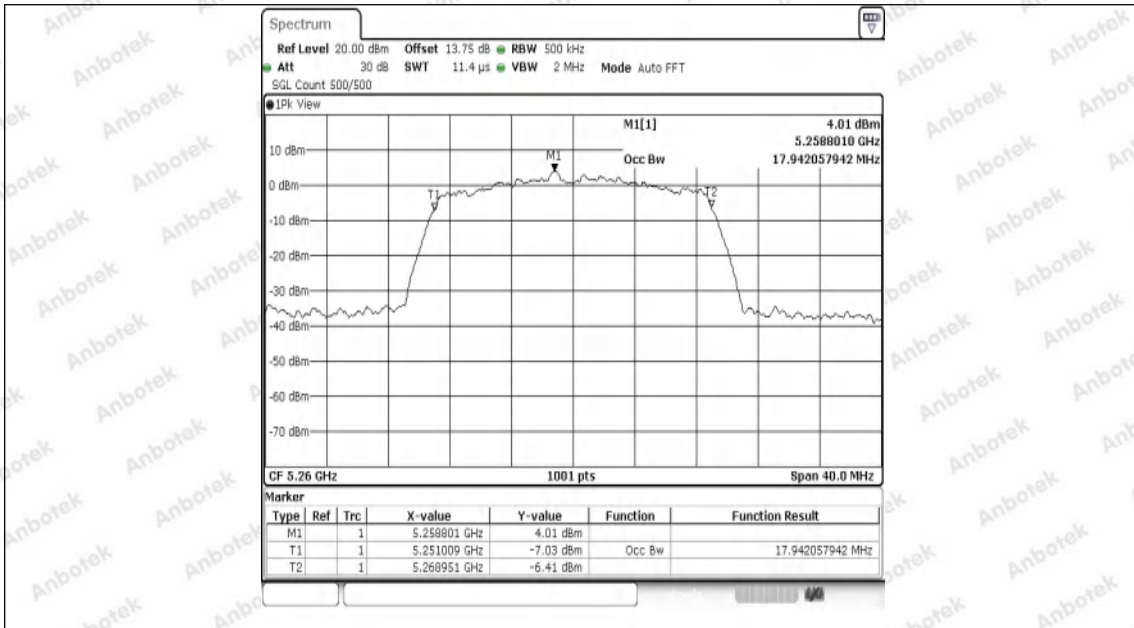

11N20SISO-Ant1-5260