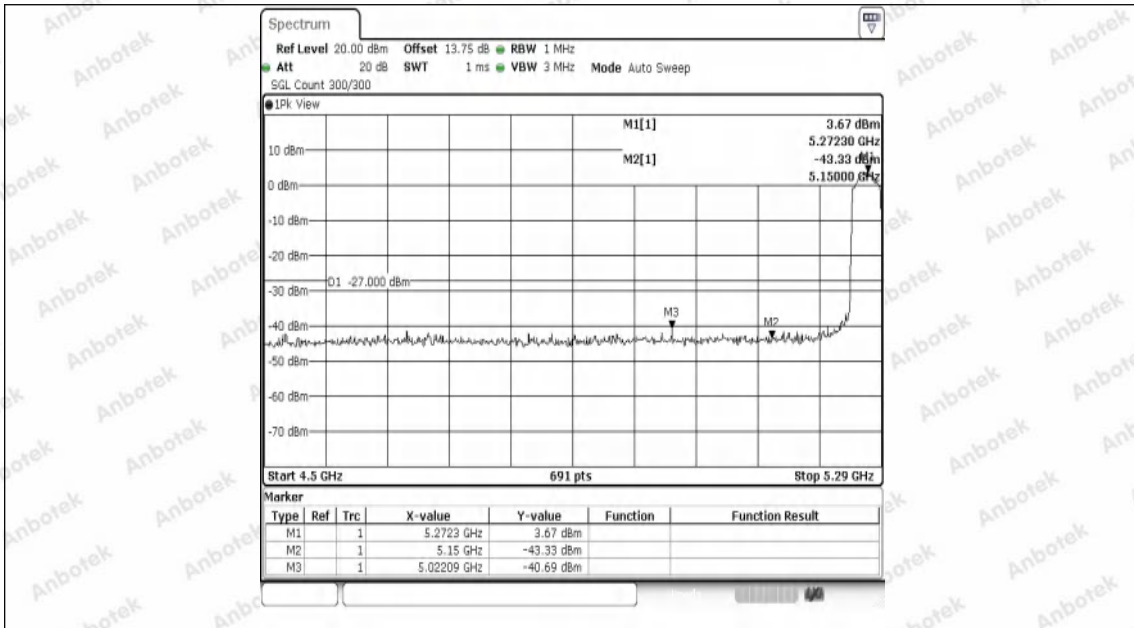

Hotline
 400-003-0500
 www.anbotek.com.cn

11AC40SISO-Ant1-5270-PASS

11AC40SISO-Ant1-5310-PASS

11AC40SISO-Ant1-5510-PASS

11AC40SISO-Ant1-5670-PASS

11AC80SISO-Ant1-5210-PASS

11AC80SISO-Ant1-5210-PASS

Shenzhen Anbotek Compliance Laboratory Limited