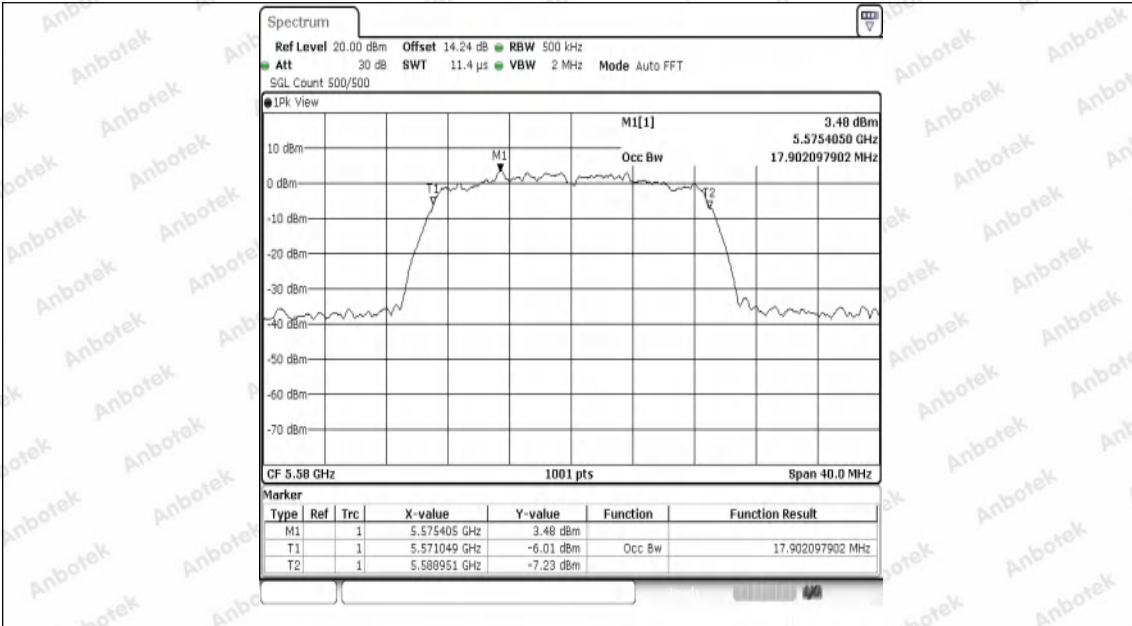

11AC20SISO-Ant1-5580