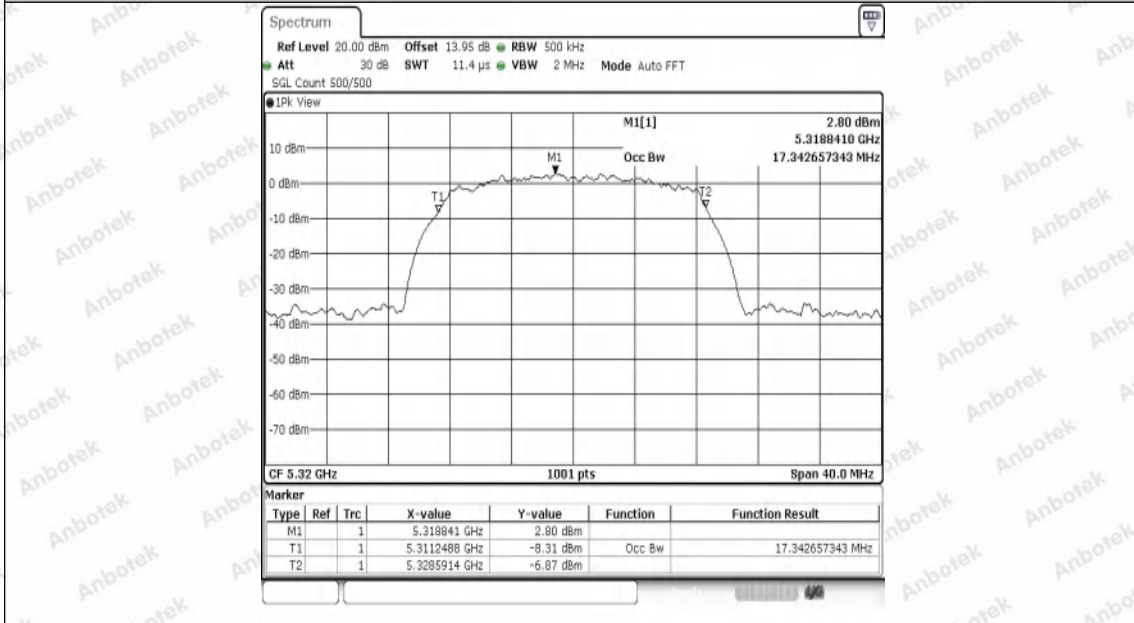

11A-Ant1-5320

Shenzhen Anbotek Compliance Laboratory Limited

Address: 1/F., Building D, Sogood Science and Technology Park, Sanwei Community, Hangcheng Street, Bao'an District, Shenzhen, Guangdong, China.
Tel: (86) 0755-26066440 Fax: (86) 0755-26014772 Email: service@anbotek.com

Hotline
400-003-0500
www.anbotek.com.cn