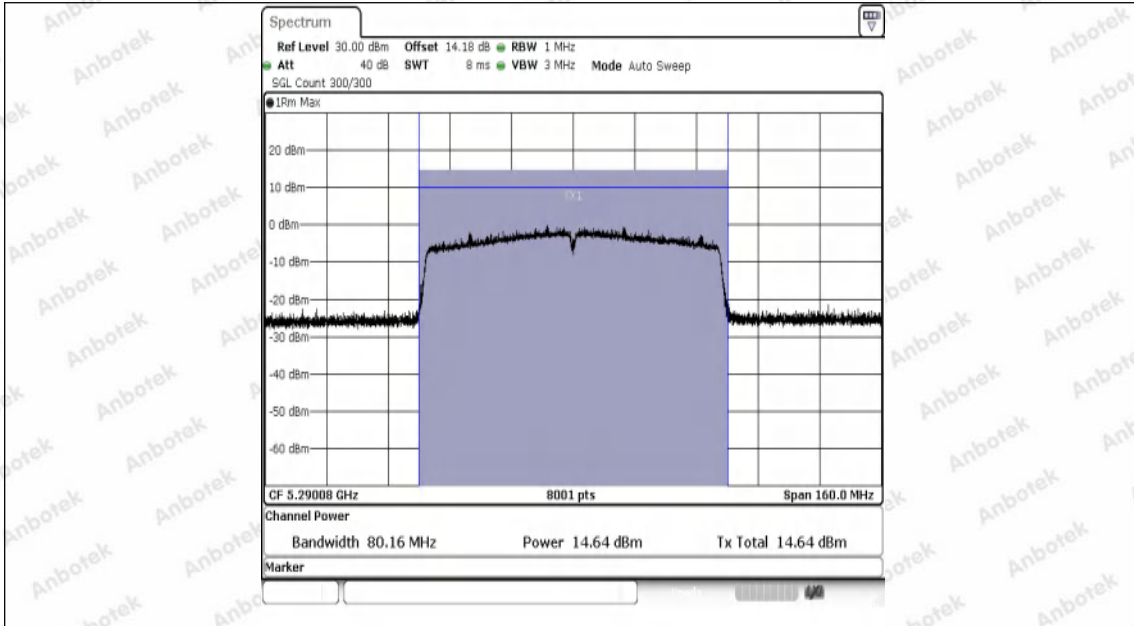

11AC80SISO-Ant1-5290-PASS