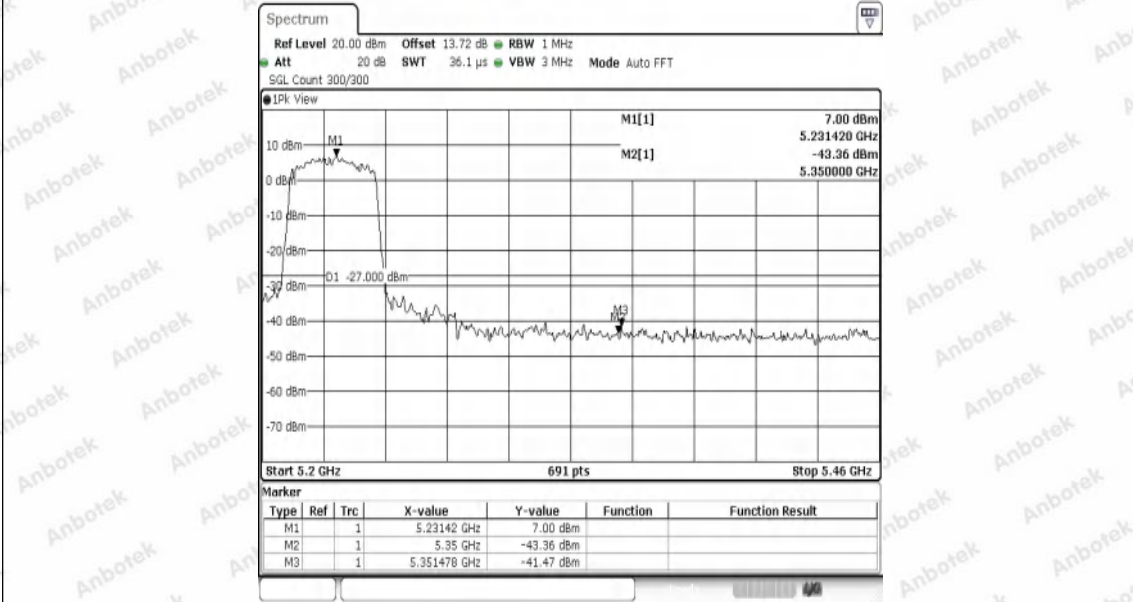

11AC40SISO-Ant1-5230-PASS

Shenzhen Anbotek Compliance Laboratory Limited

Address: 1/F., Building D, Sogood Science and Technology Park, Sanwei Community, Hangcheng Street, Bao'an District, Shenzhen, Guangdong, China.
Tel: (86) 0755-26066440 Fax: (86) 0755-26014772 Email: service@anbotek.com

Hotline
400-003-0500
www.anbotek.com.cn