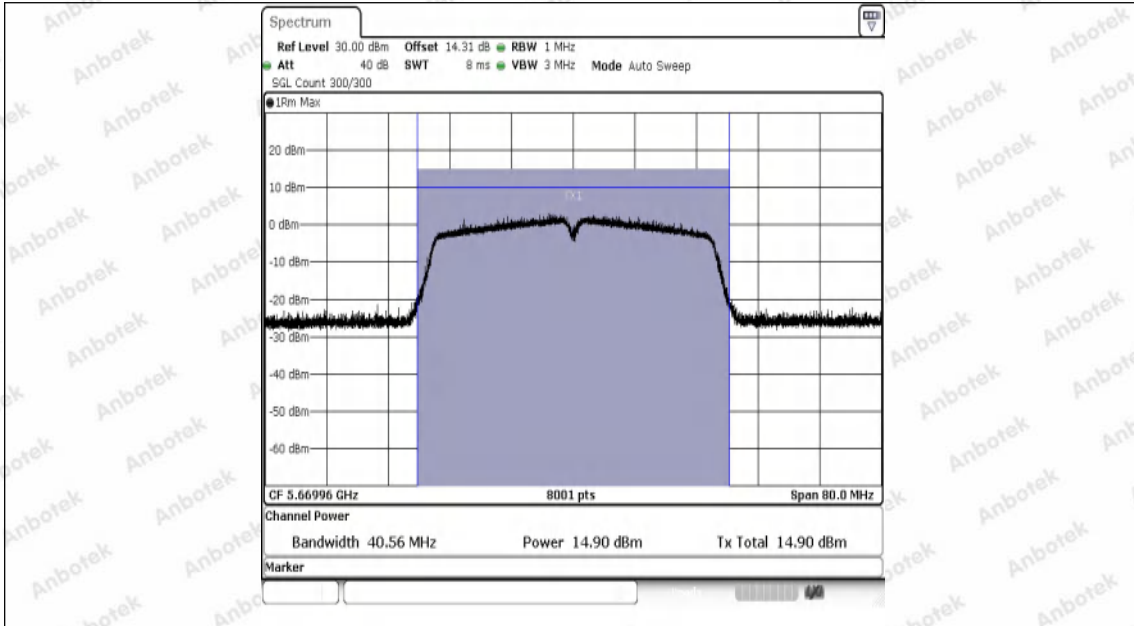

11N40SISO-Ant1-5670-PASS