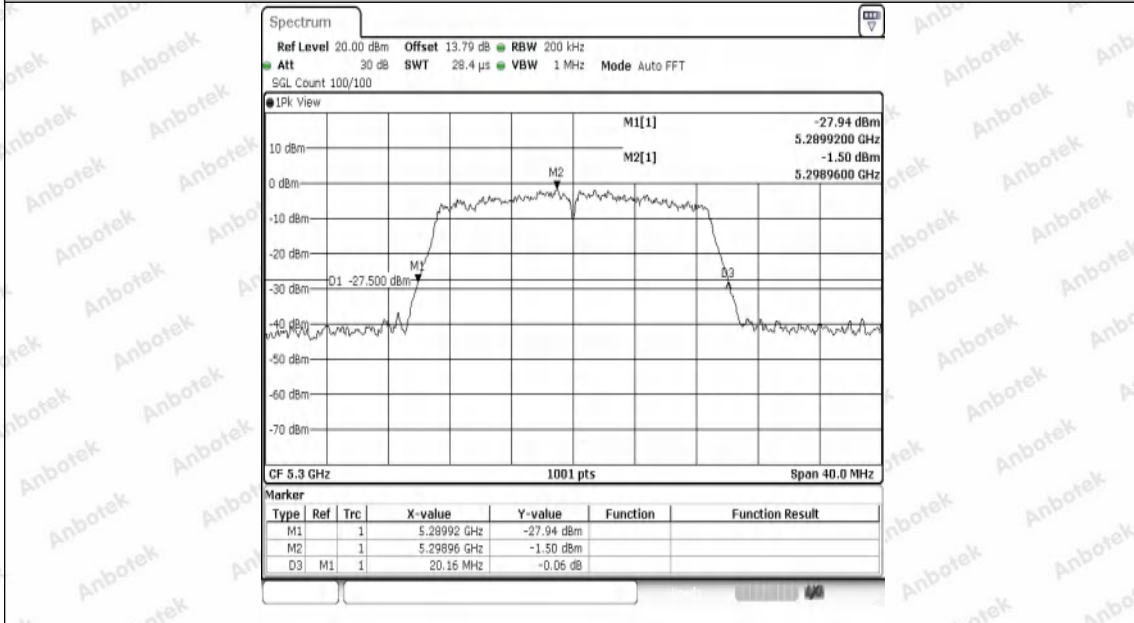

11AC20SISO-Ant1-5300

Shenzhen Anbotek Compliance Laboratory Limited

Address: 1/F., Building D, Sogood Science and Technology Park, Sanwei Community, Hangcheng Street, Bao'an District, Shenzhen, Guangdong, China.
Tel: (86) 0755-26066440 Fax: (86) 0755-26014772 Email: service@anbotek.com

Hotline
400-003-0500
www.anbotek.com.cn