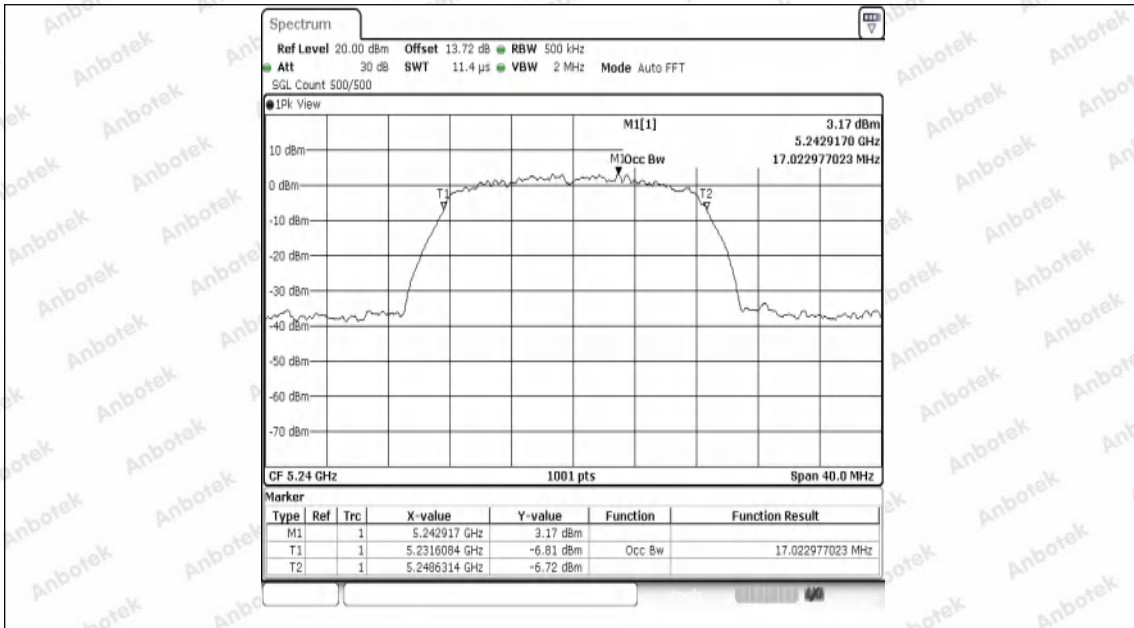

11A-Ant1-5240