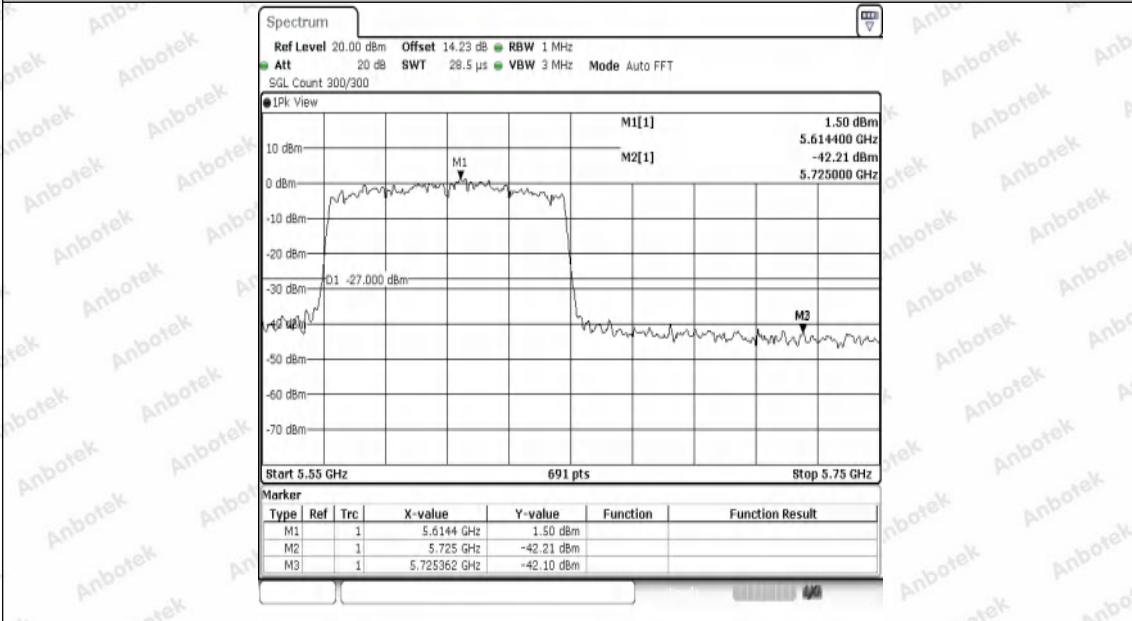

11AC80SISO-Ant1-5610-PASS

Shenzhen Anbotek Compliance Laboratory Limited

Address: 1/F., Building D, Sogood Science and Technology Park, Sanwei Community, Hangcheng Street, Bao'an District, Shenzhen, Guangdong, China.
Tel: (86) 0755-26066440 Fax: (86) 0755-26014772 Email: service@anbotek.com

Hotline
400-003-0500
www.anbotek.com.cn