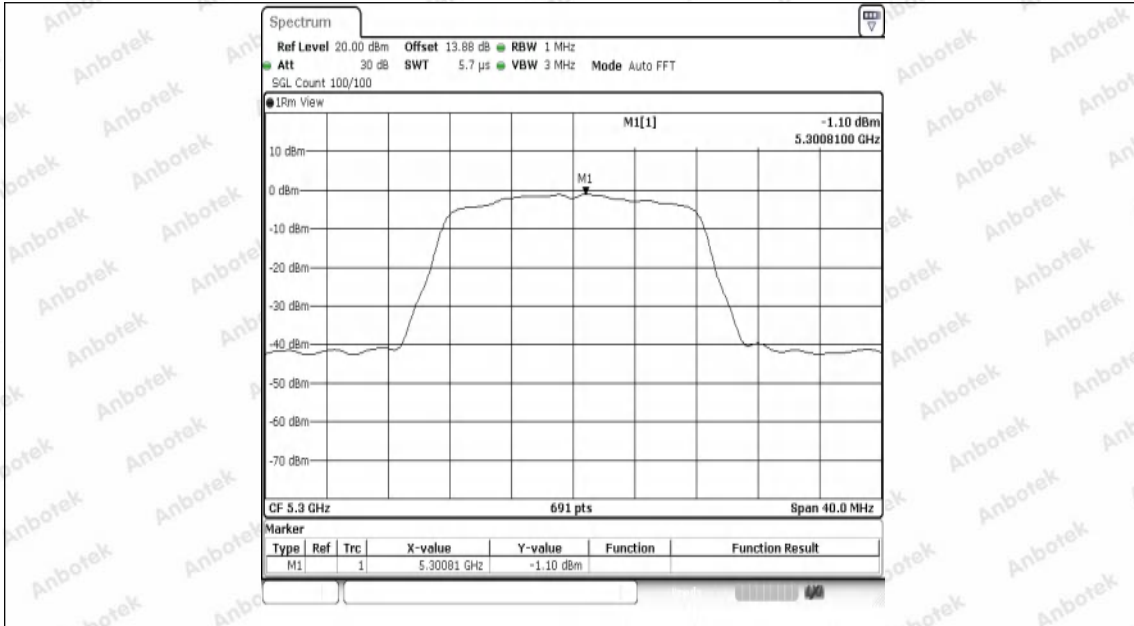

11A-Ant1-5300-PASS