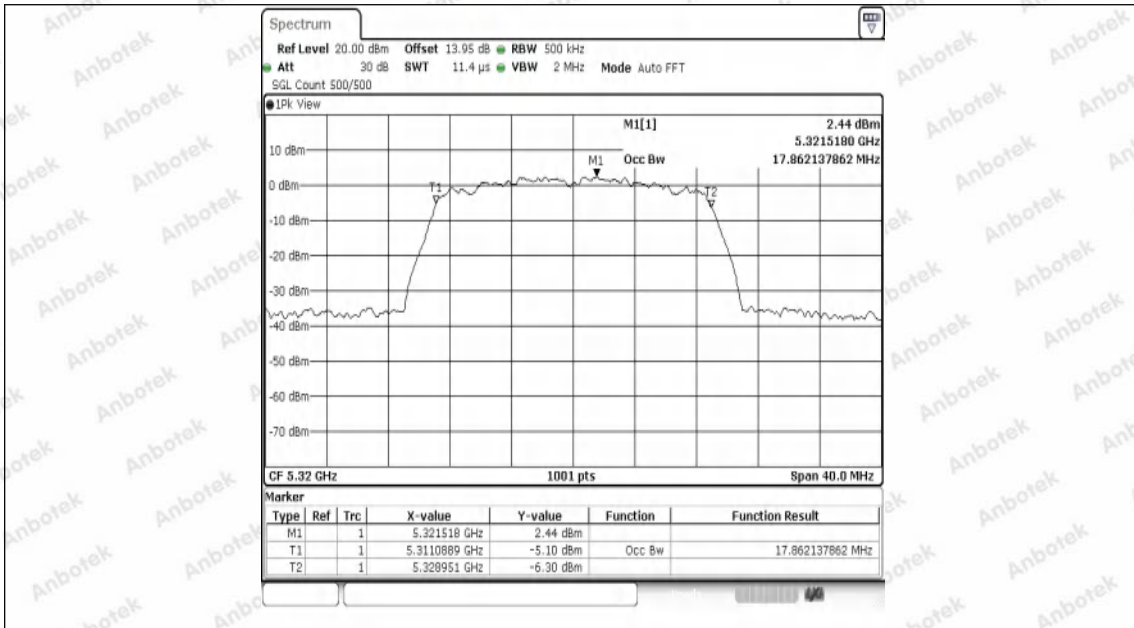

11AC20SISO-Ant1-5320