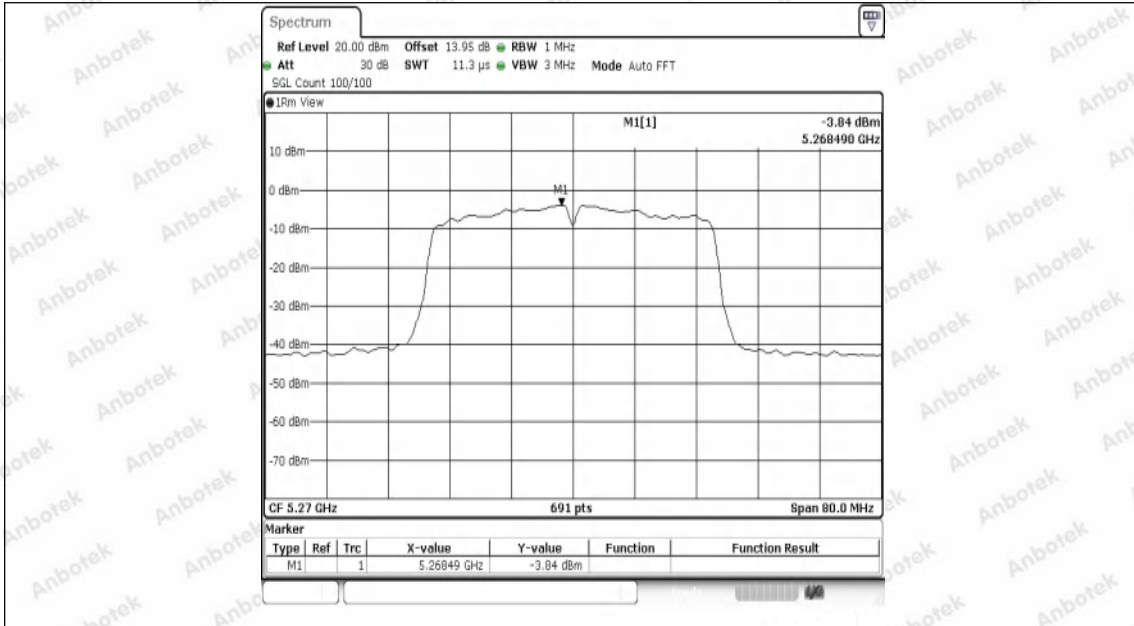

11AC40SISO-Ant1-5270-PASS