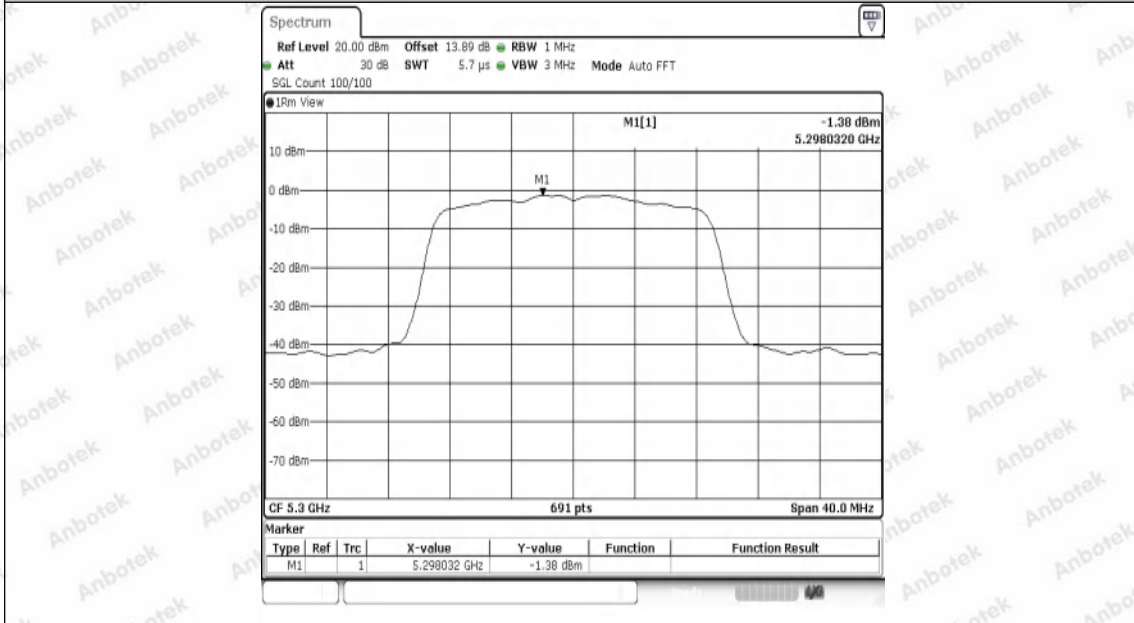

11AC20SISO-Ant1-5300-PASS

Shenzhen Anbotek Compliance Laboratory Limited

Address: 1/F., Building D, Sogood Science and Technology Park, Sanwei Community, Hangcheng Street, Bao'an District, Shenzhen, Guangdong, China.
Tel: (86) 0755-26066440 Fax: (86) 0755-26014772 Email: service@anbotek.com

Hotline
400-003-0500
www.anbotek.com.cn