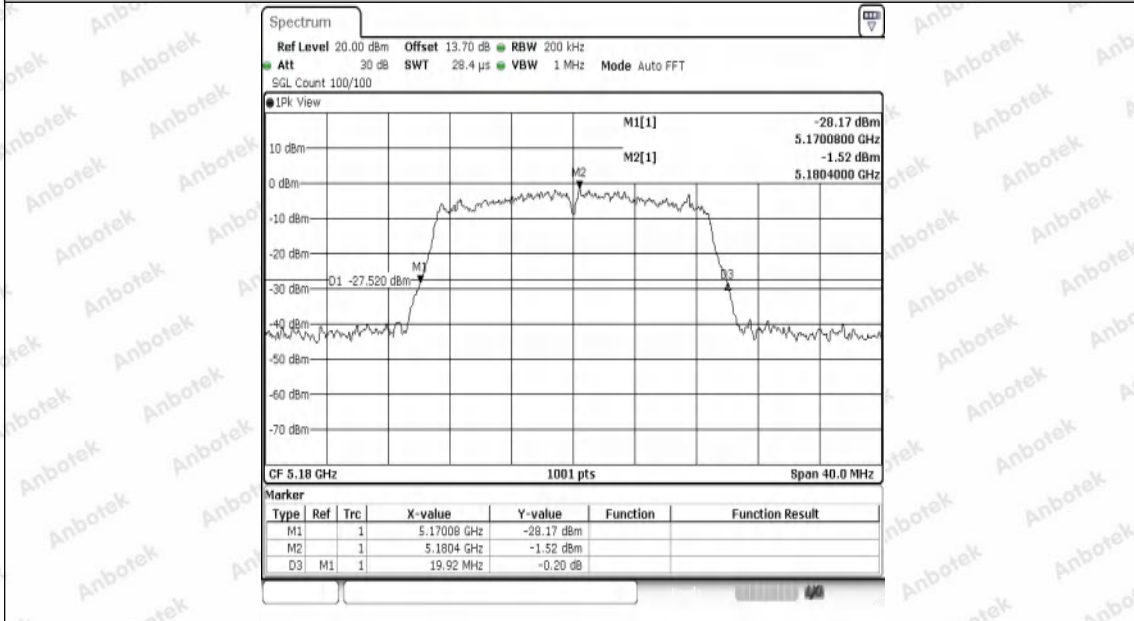

11AC20SISO-Ant1-5180

Shenzhen Anbotek Compliance Laboratory Limited

Address: 1/F., Building D, Sogood Science and Technology Park, Sanwei Community, Hangcheng Street, Bao'an District, Shenzhen, Guangdong, China.
Tel: (86) 0755-26066440 Fax: (86) 0755-26014772 Email: service@anbotek.com

Hotline
400-003-0500
www.anbotek.com.cn