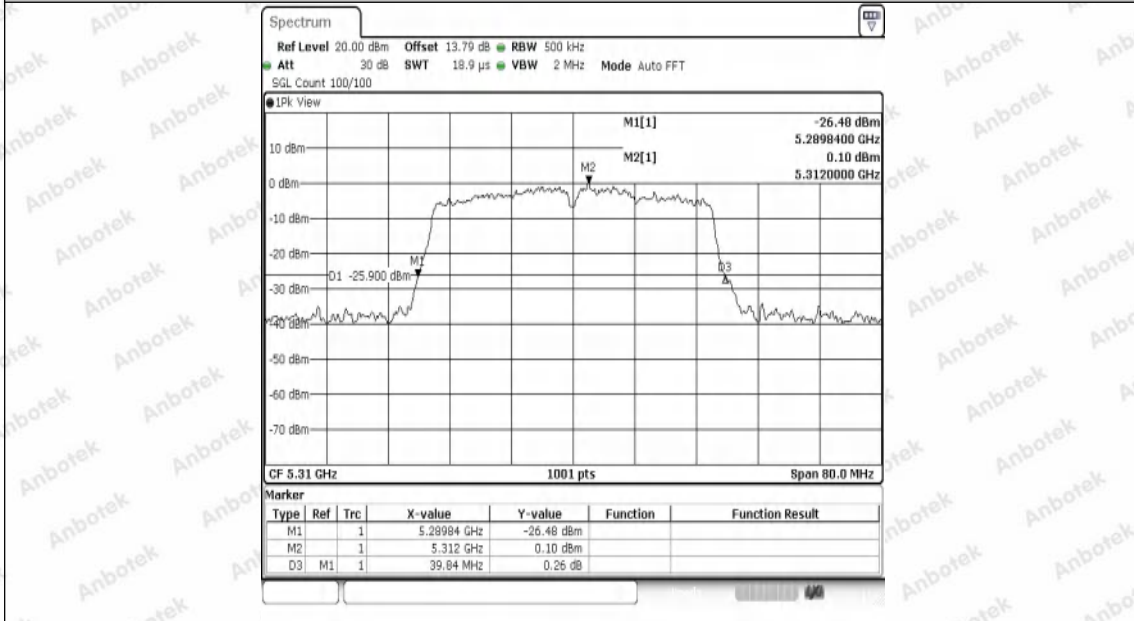

11AC40SISO-Ant1-5310

Shenzhen Anbotek Compliance Laboratory Limited

Address: 1/F., Building D, Sogood Science and Technology Park, Sanwei Community, Hangcheng Street, Bao'an District, Shenzhen, Guangdong, China.
Tel: (86) 0755-26066440 Fax: (86) 0755-26014772 Email: service@anbotek.com

Hotline
400-003-0500
www.anbotek.com.cn