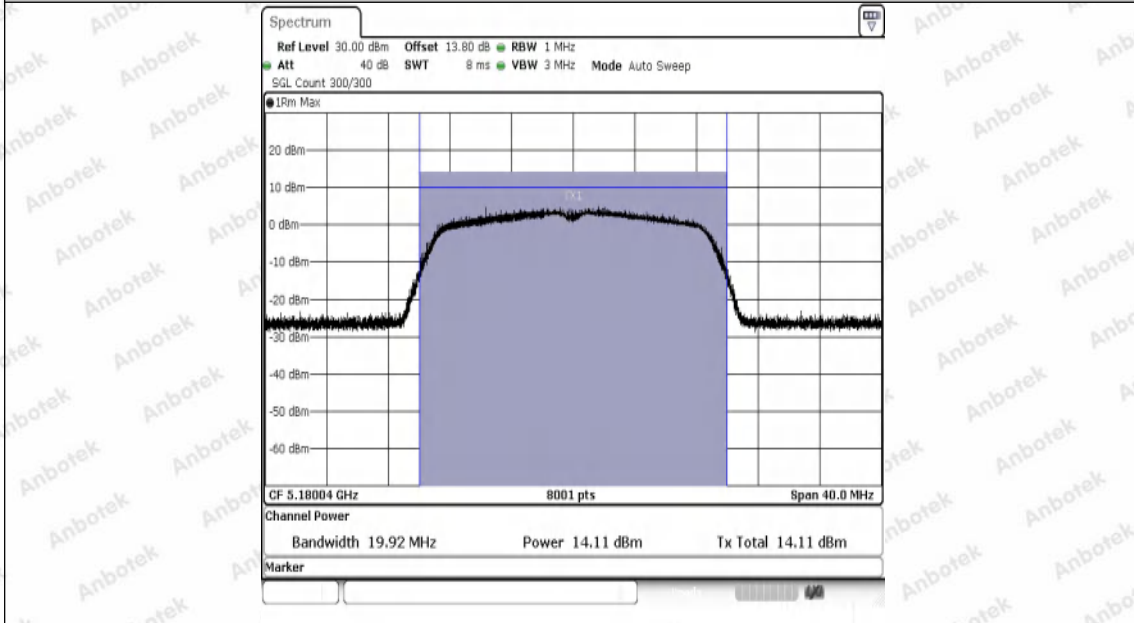

11AC20SISO-Ant1-5180-PASS

Shenzhen Anbotek Compliance Laboratory Limited

Address: 1/F., Building D, Sogood Science and Technology Park, Sanwei Community, Hangcheng Street, Bao'an District, Shenzhen, Guangdong, China.
Tel: (86) 0755-26066440 Fax: (86) 0755-26014772 Email: service@anbotek.com

Hotline
400-003-0500
www.anbotek.com.cn