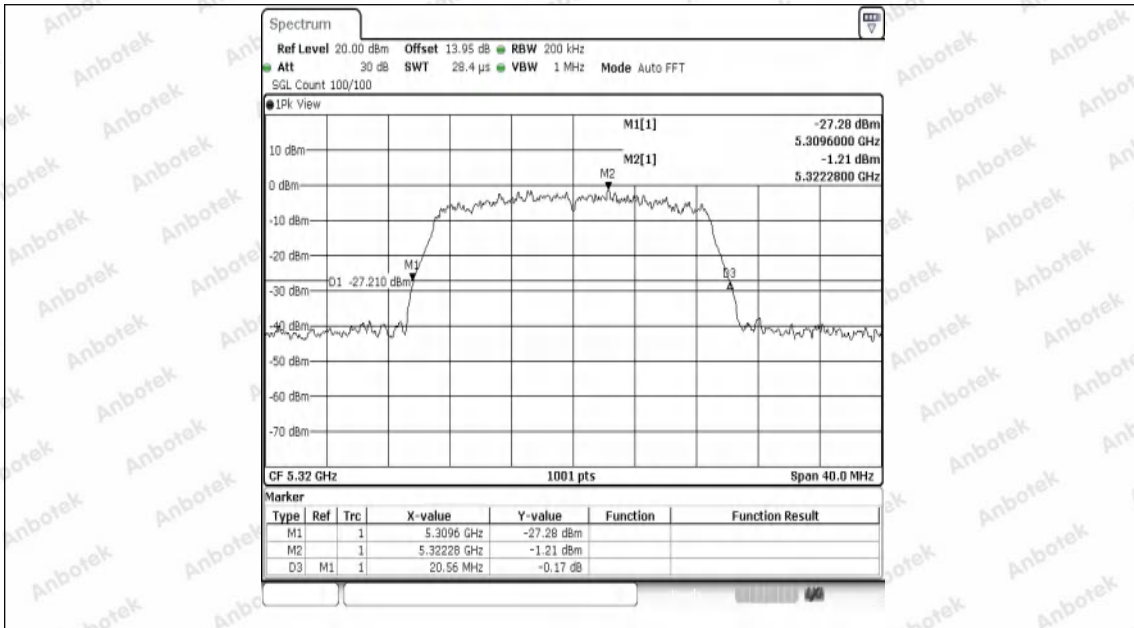

11AC20SISO-Ant1-5320