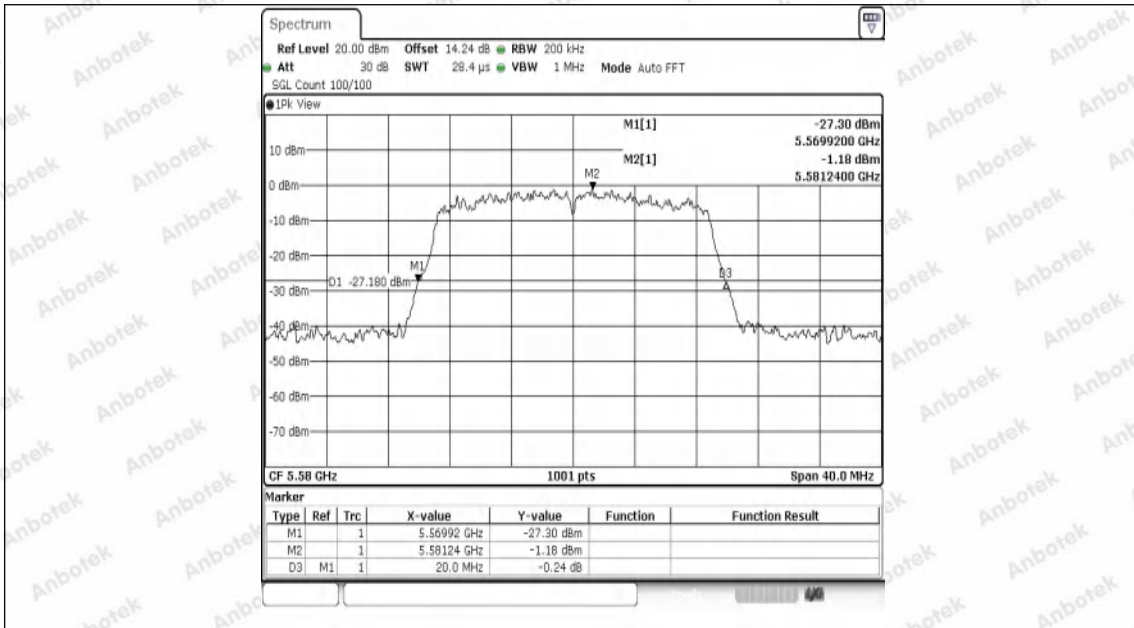

11AC20SISO-Ant1-5580