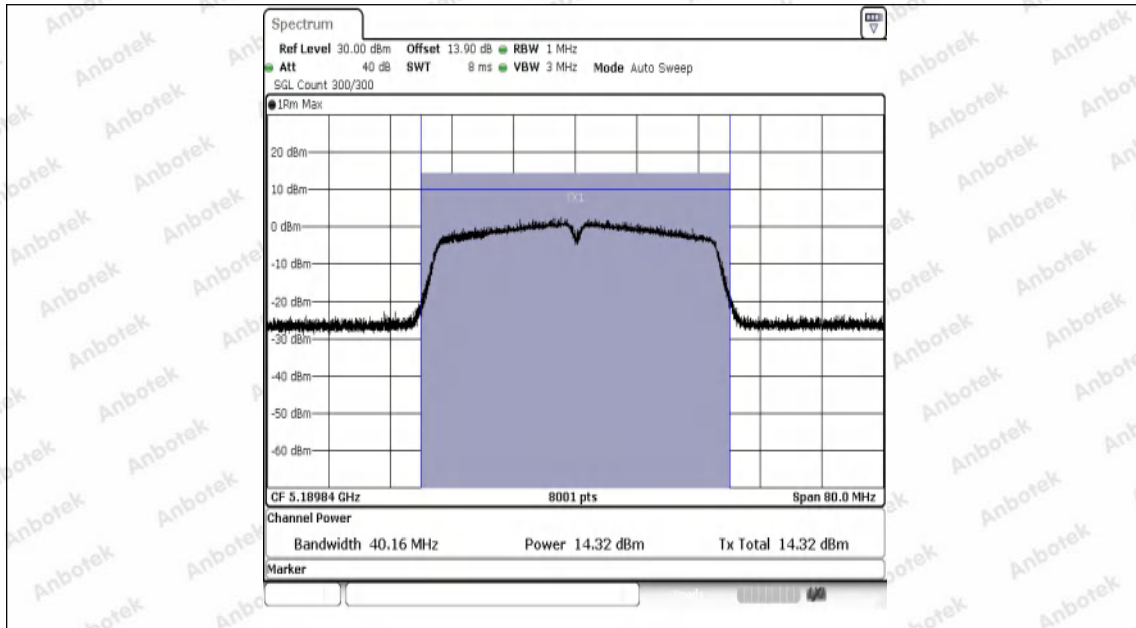

11AC40SISO-Ant1-5190-PASS