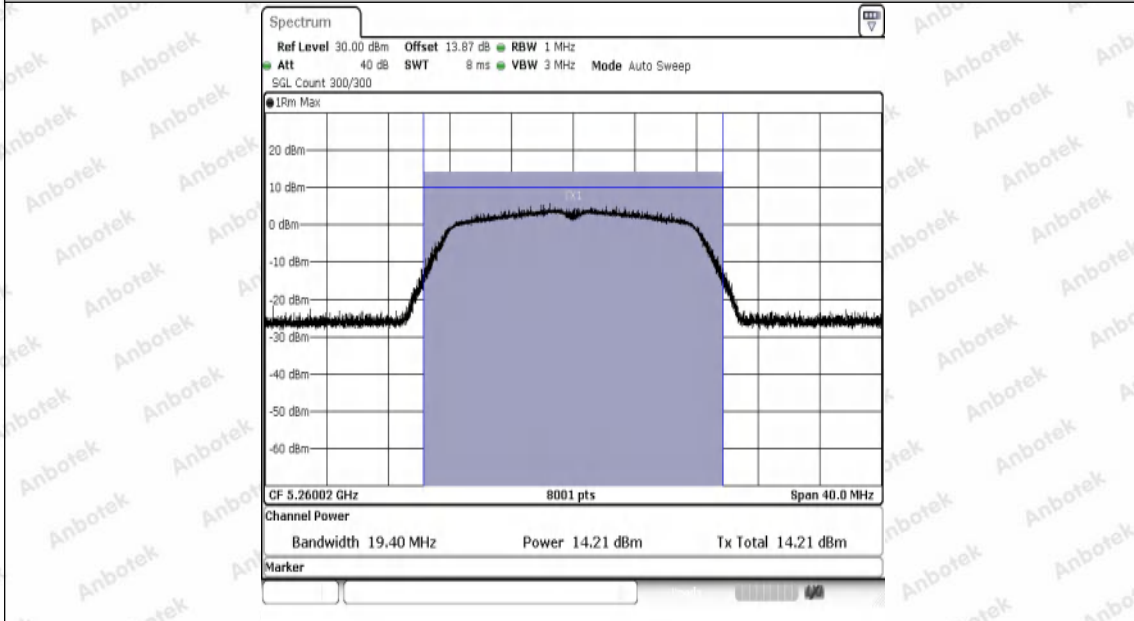

Hotline
400-003-0500
www.anbotek.com.cn

Test Graphs Channel Power

11A-Ant1-5180-PASS

11A-Ant1-5200-PASS

11A-Ant1-5240-PASS

11A-Ant1-5260-PASS

11A-Ant1-5300-PASS

11A-Ant1-5320-PASS