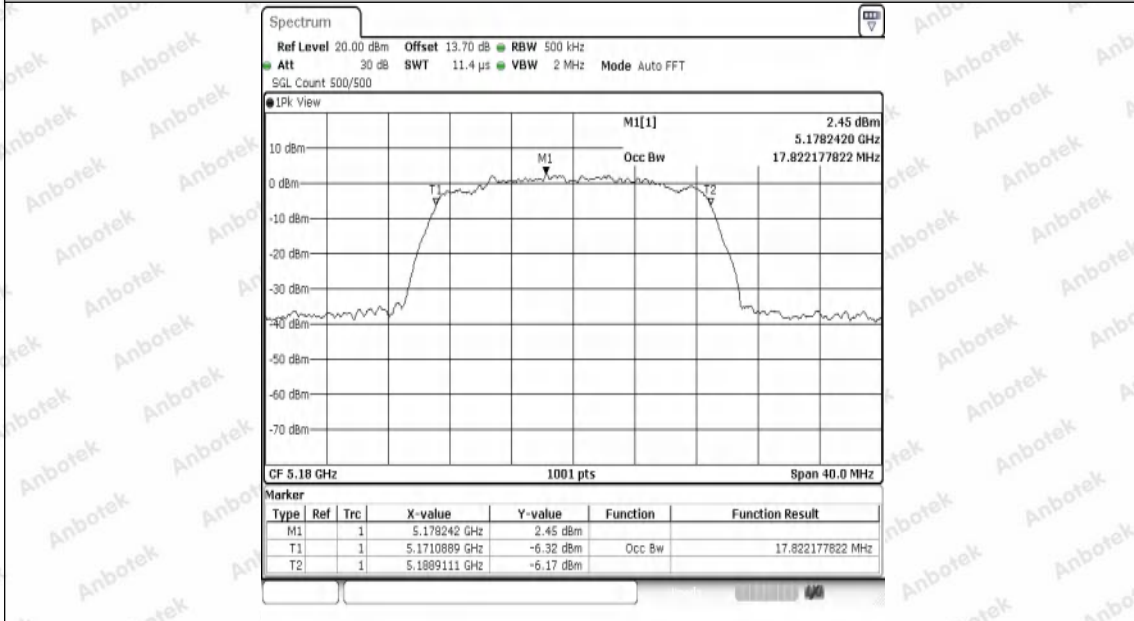

11AC20SISO-Ant1-5180