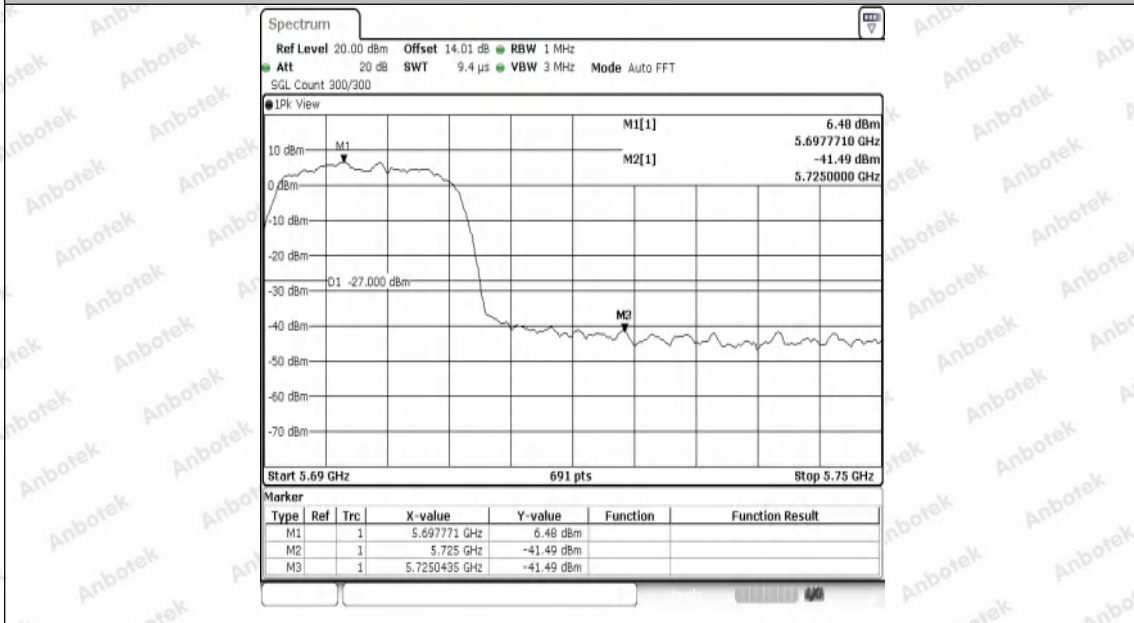

11AC20SISO-Ant1-5700-PASS

Shenzhen Anbotek Compliance Laboratory Limited

Address: 1/F., Building D, Sogood Science and Technology Park, Sanwei Community, Hangcheng Street, Bao'an District, Shenzhen, Guangdong, China.
Tel: (86) 0755-26066440 Fax: (86) 0755-26014772 Email: service@anbotek.com

Hotline
400-003-0500
www.anbotek.com.cn