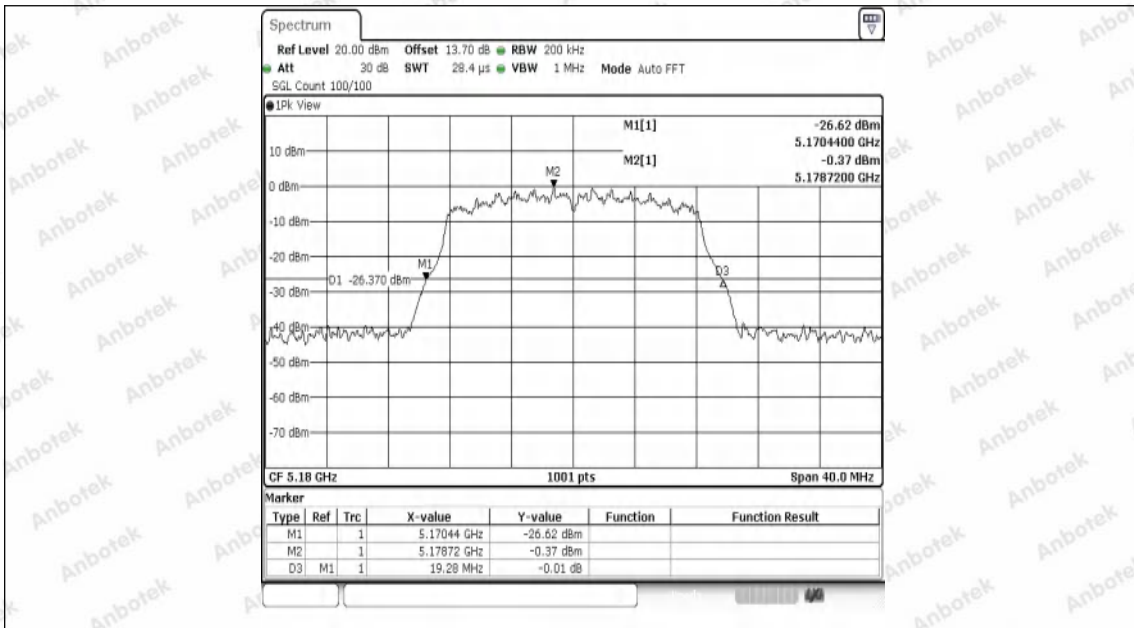

Test Graphs

11A-Ant1-5180