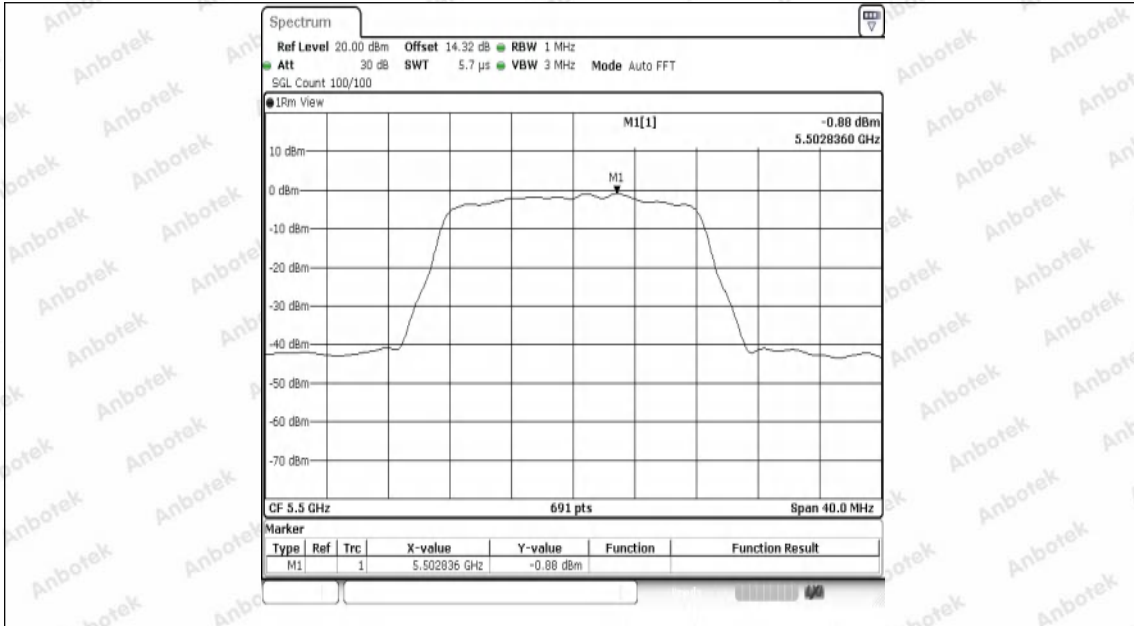

11A-Ant1-5500-PASS