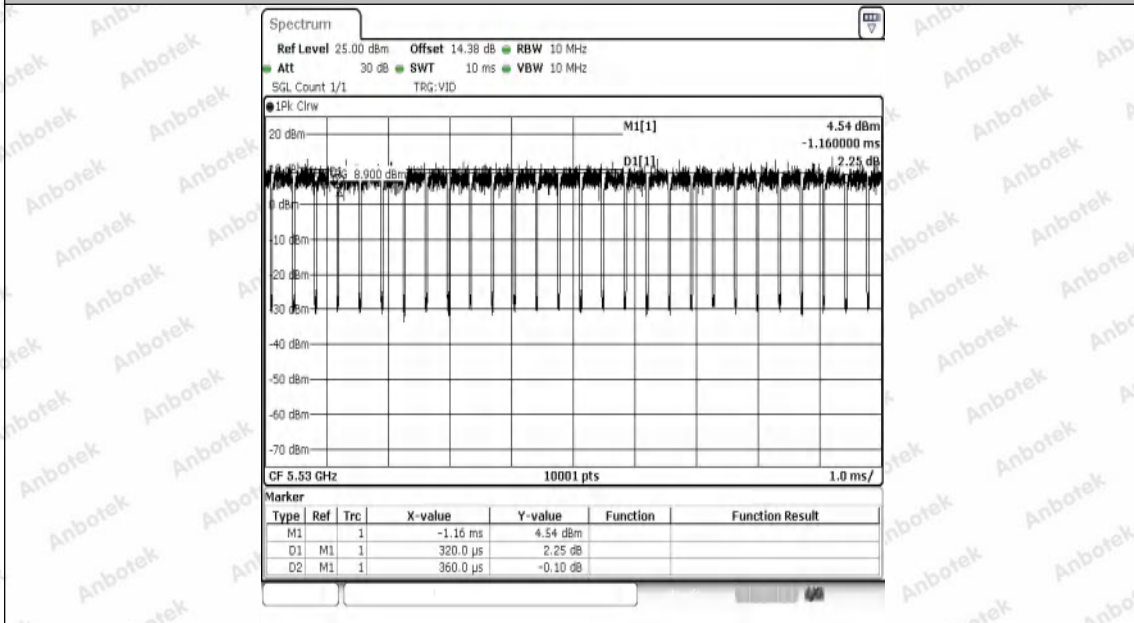

NTNV-11AC80SISO-Ant1-5530