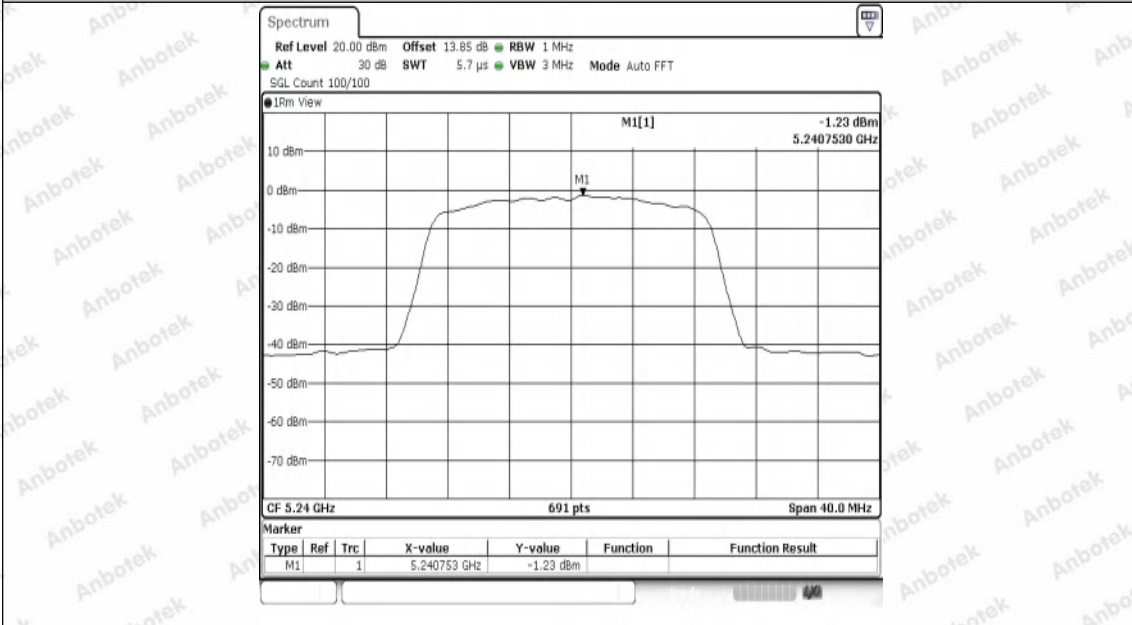

11AC20SISO-Ant1-5240-PASS

Shenzhen Anbotek Compliance Laboratory Limited

Address: 1/F., Building D, Sogood Science and Technology Park, Sanwei Community, Hangcheng Street, Bao'an District, Shenzhen, Guangdong, China.
Tel: (86) 0755-26066440 Fax: (86) 0755-26014772 Email: service@anbotek.com

Hotline
400-003-0500
www.anbotek.com.cn