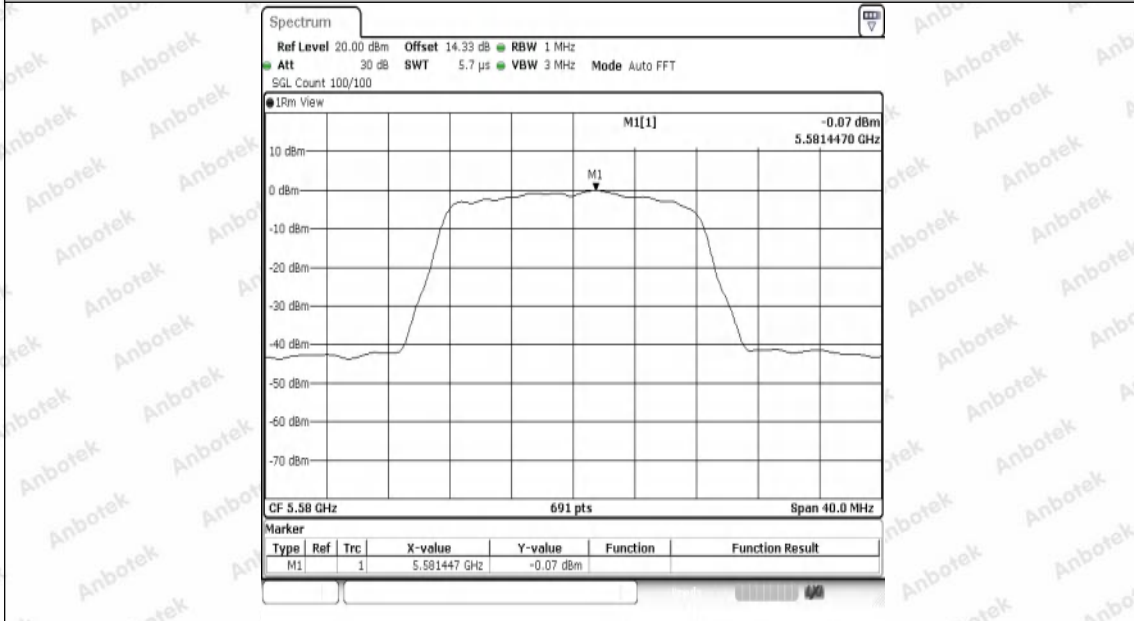

11A-Ant1-5580-PASS

Shenzhen Anbotek Compliance Laboratory Limited

Address: 1/F., Building D, Sogood Science and Technology Park, Sanwei Community, Hangcheng Street, Bao'an District, Shenzhen, Guangdong, China.
Tel: (86) 0755-26066440 Fax: (86) 0755-26014772 Email: service@anbotek.com

Hotline
400-003-0500
www.anbotek.com.cn