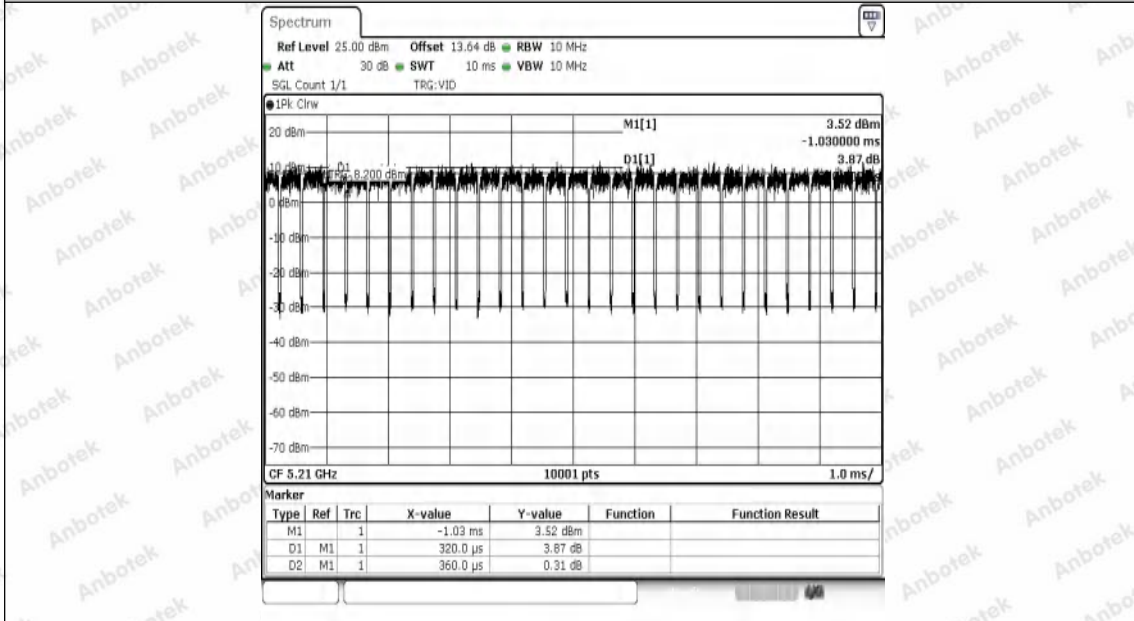

NTNV-11AC80SISO-Ant1-5210

Shenzhen Anbotek Compliance Laboratory Limited

Address: 1/F., Building D, Sogood Science and Technology Park, Sanwei Community, Hangcheng Street, Bao'an District, Shenzhen, Guangdong, China.
Tel: (86) 0755-26066440 Fax: (86) 0755-26014772 Email: service@anbotek.com

Hotline
400-003-0500
www.anbotek.com.cn