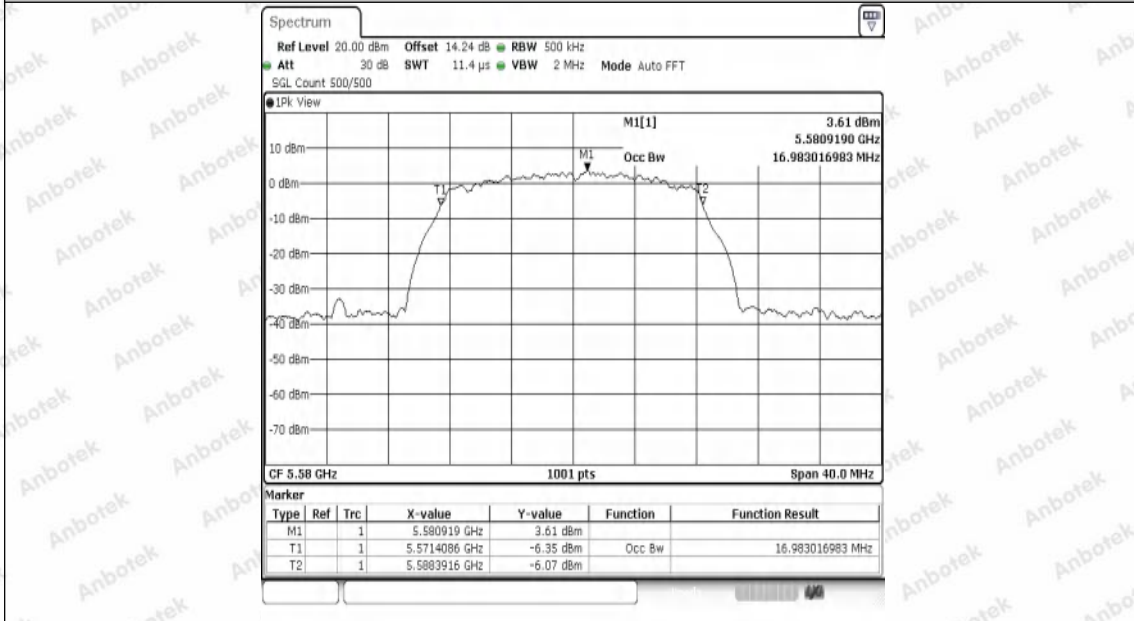

11A-Ant1-5580

Shenzhen Anbotek Compliance Laboratory Limited

Address: 1/F., Building D, Sogood Science and Technology Park, Sanwei Community, Hangcheng Street, Bao'an District, Shenzhen, Guangdong, China.
Tel: (86) 0755-26066440 Fax: (86) 0755-26014772 Email: service@anbotek.com

Hotline
400-003-0500
www.anbotek.com.cn