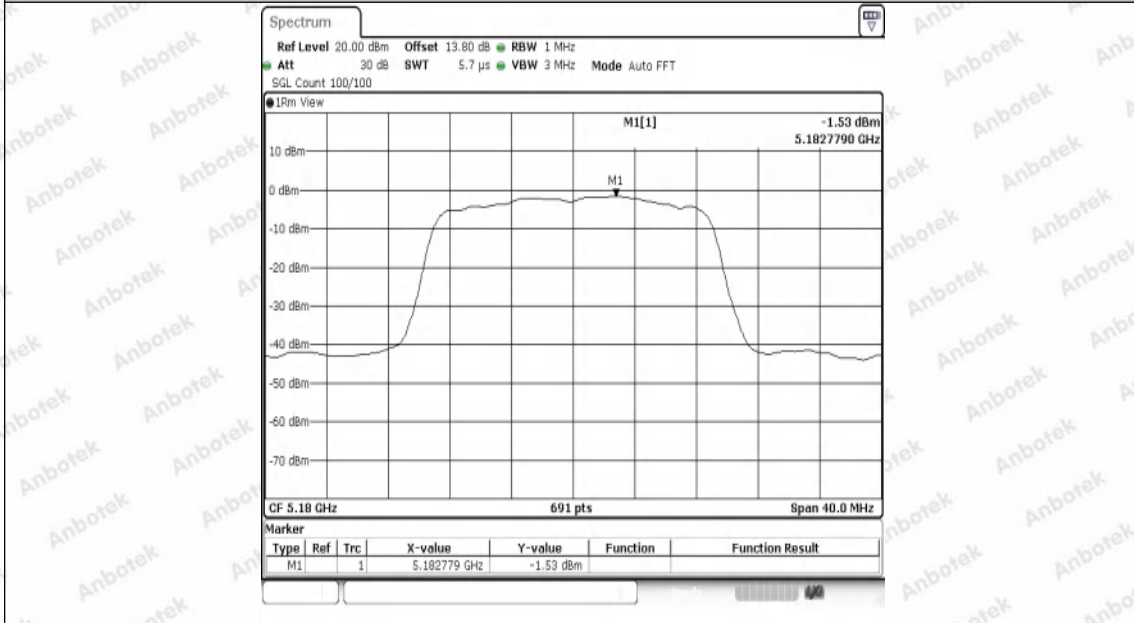

11AC20SISO-Ant1-5180-PASS

Shenzhen Anbotek Compliance Laboratory Limited

Address: 1/F., Building D, Sogood Science and Technology Park, Sanwei Community, Hangcheng Street, Bao'an District, Shenzhen, Guangdong, China.
Tel: (86) 0755-26066440 Fax: (86) 0755-26014772 Email: service@anbotek.com

Hotline
400-003-0500
www.anbotek.com.cn