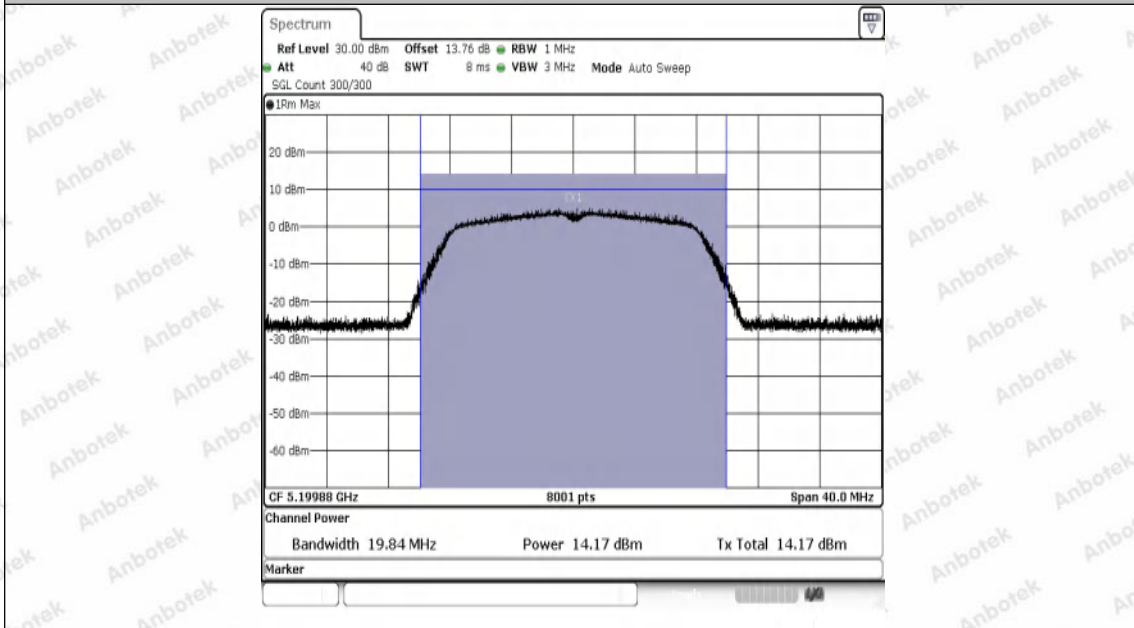

11A-Ant1-5200-PASS