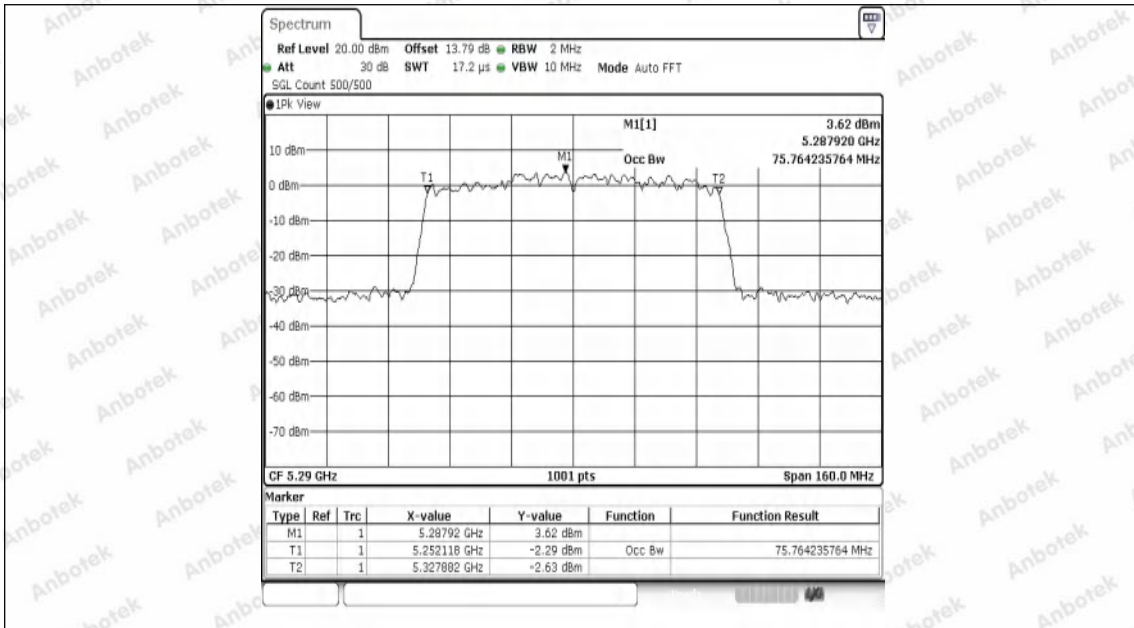

11AC80SISO-Ant1-5290