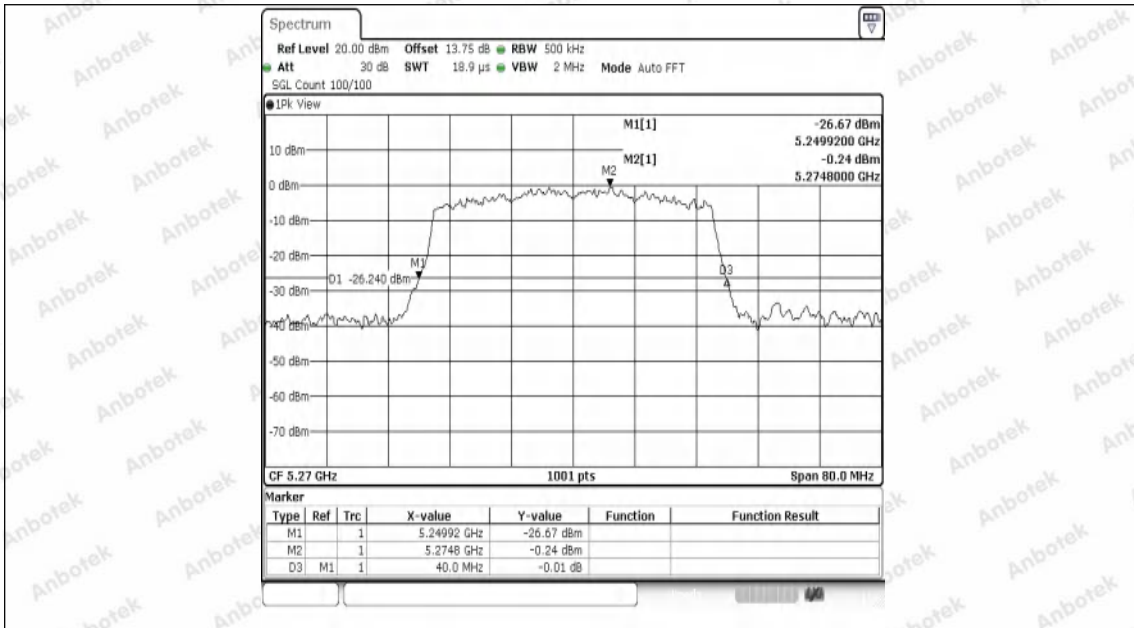

11N40SISO-Ant1-5270