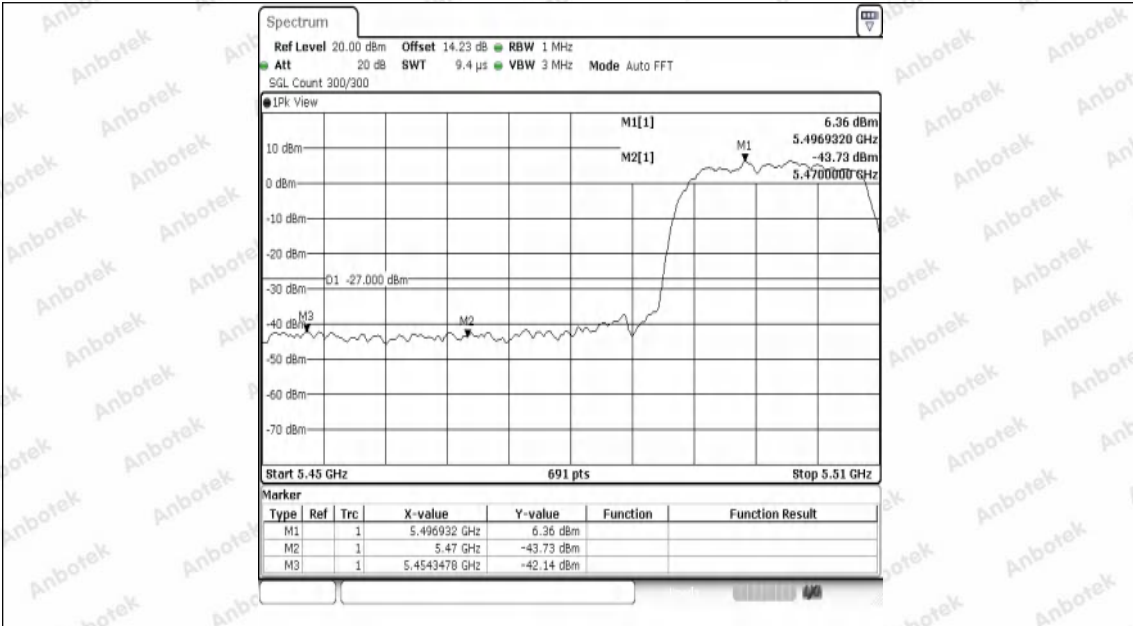

11N20SISO-Ant1-5500-PASS