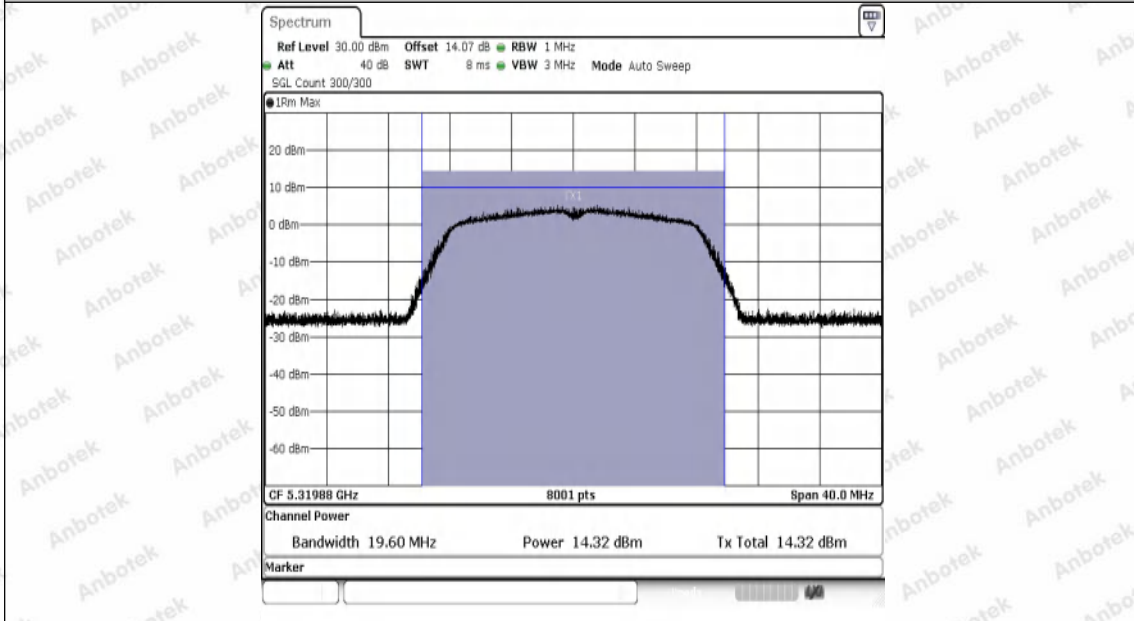

Hotline
400-003-0500
www.anbotek.com.cn

Test Graphs Channel Power

11A-Ant1-5180-PASS

11A-Ant1-5200-PASS

11A-Ant1-5240-PASS

11A-Ant1-5260-PASS

11A-Ant1-5300-PASS

11A-Ant1-5320-PASS