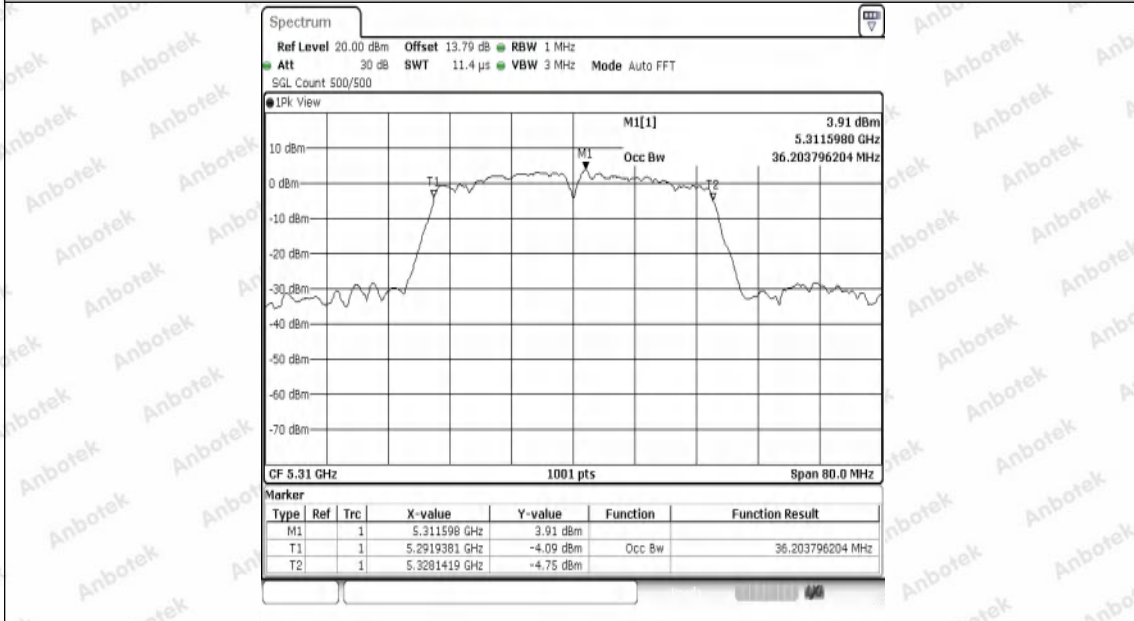

11N40SISO-Ant1-5310

Shenzhen Anbotek Compliance Laboratory Limited

Address: 1/F., Building D, Sogood Science and Technology Park, Sanwei Community, Hangcheng Street, Bao'an District, Shenzhen, Guangdong, China.
Tel: (86) 0755-26066440 Fax: (86) 0755-26014772 Email: service@anbotek.com

Hotline
400-003-0500
www.anbotek.com.cn