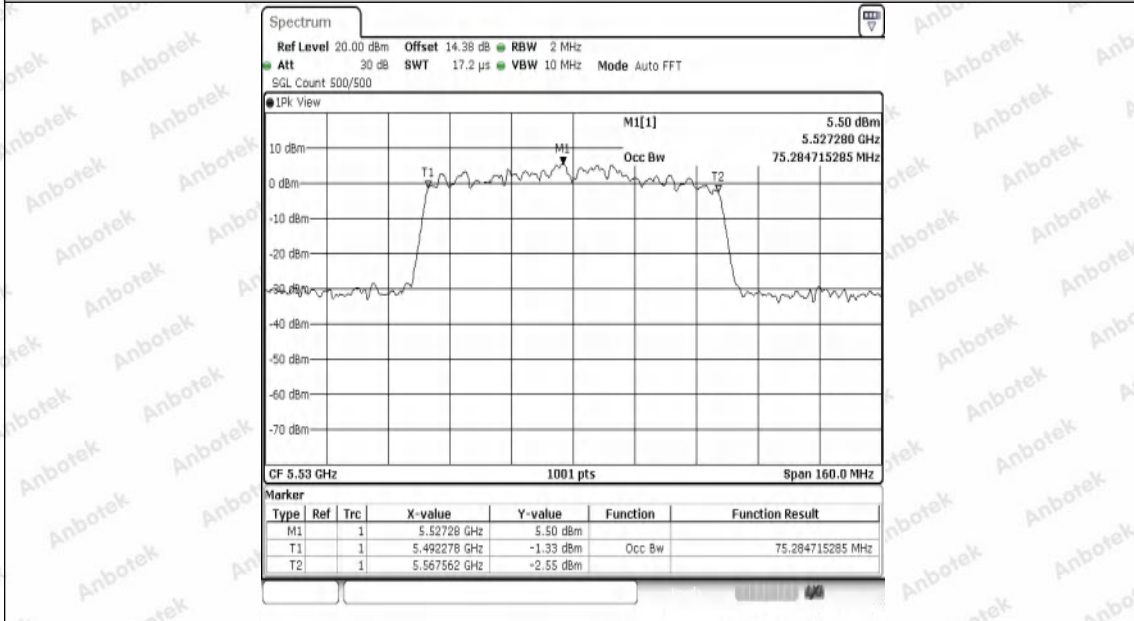

11AC80SISO-Ant1-5530

Shenzhen Anbotek Compliance Laboratory Limited

Address: 1/F., Building D, Sogood Science and Technology Park, Sanwei Community, Hangcheng Street, Bao'an District, Shenzhen, Guangdong, China.
Tel: (86) 0755-26066440 Fax: (86) 0755-26014772 Email: service@anbotek.com

Hotline
400-003-0500
www.anbotek.com.cn