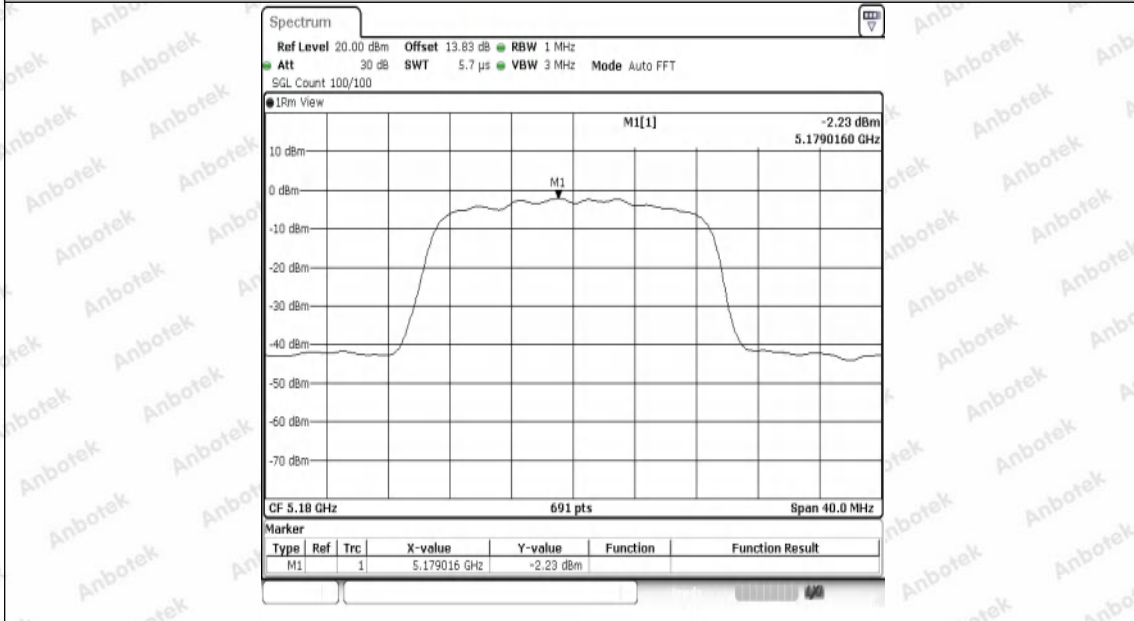

11N20SISO-Ant1-5180-PASS

Shenzhen Anbotek Compliance Laboratory Limited

Address: 1/F., Building D, Sogood Science and Technology Park, Sanwei Community, Hangcheng Street, Bao'an District, Shenzhen, Guangdong, China.
Tel: (86) 0755-26066440 Fax: (86) 0755-26014772 Email: service@anbotek.com

Hotline
400-003-0500
www.anbotek.com.cn