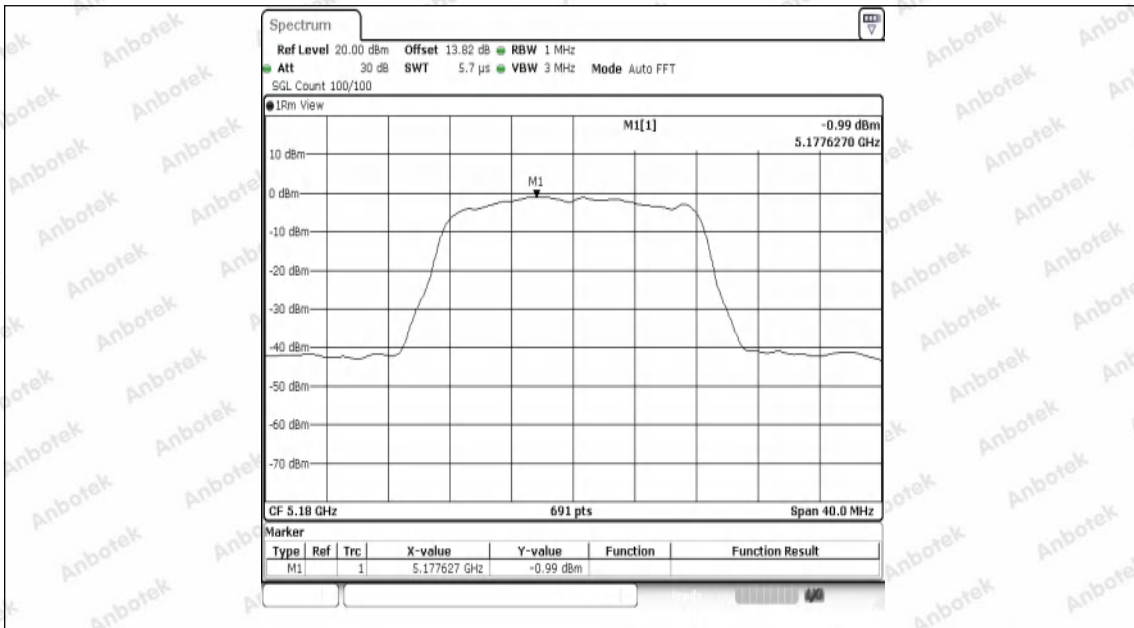

Test Graphs

11A-Ant1-5180-PASS