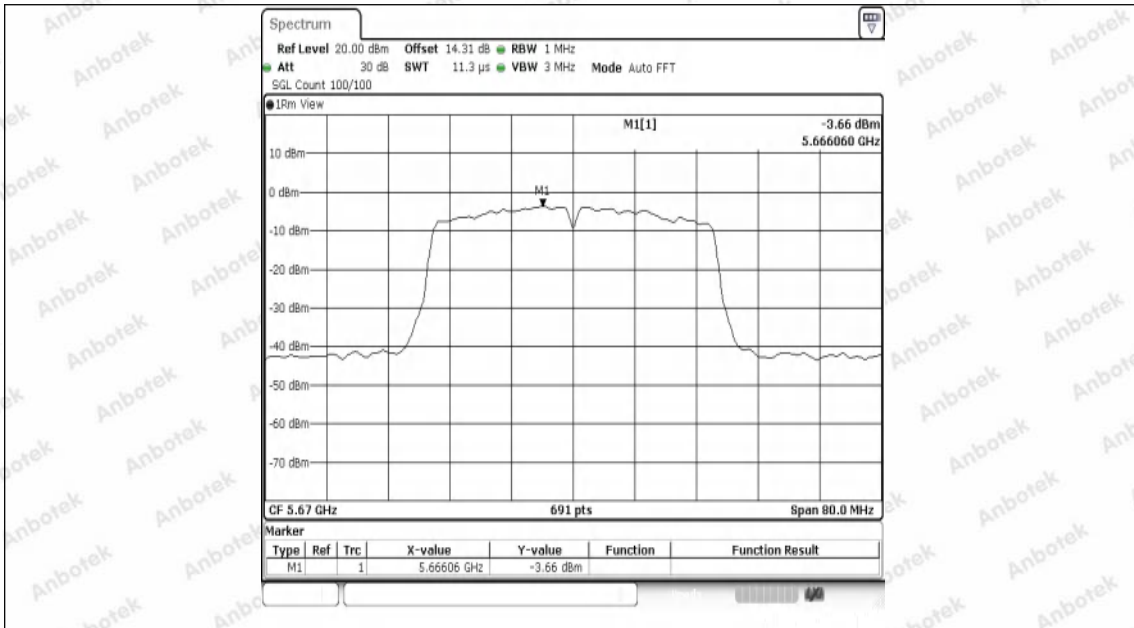

11N40SISO-Ant1-5670-PASS