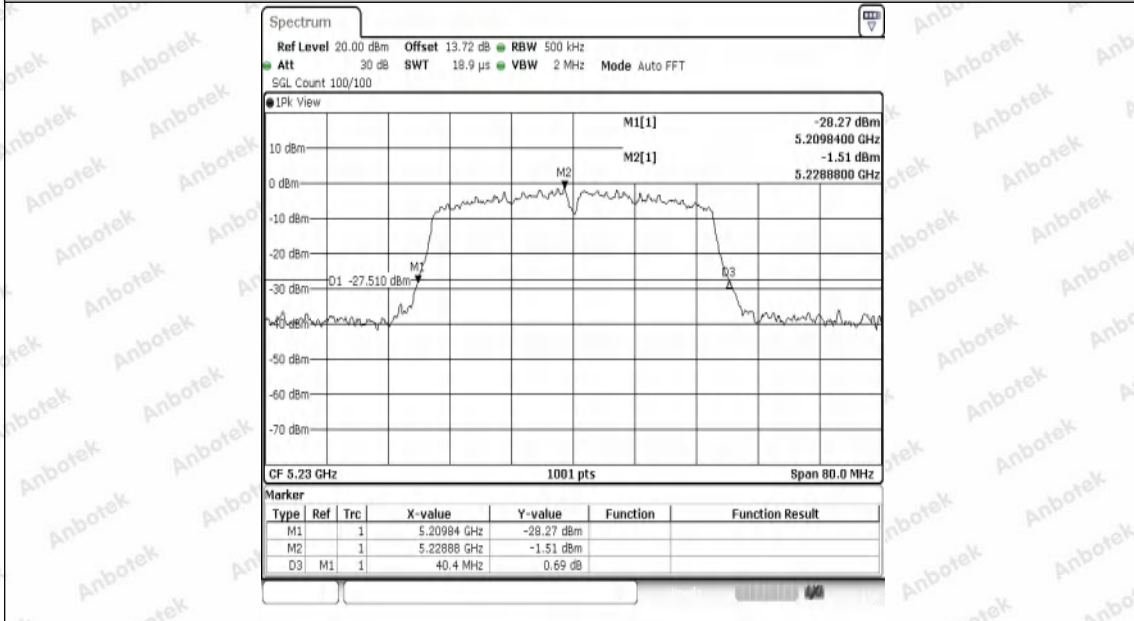

11N40SISO-Ant1-5230