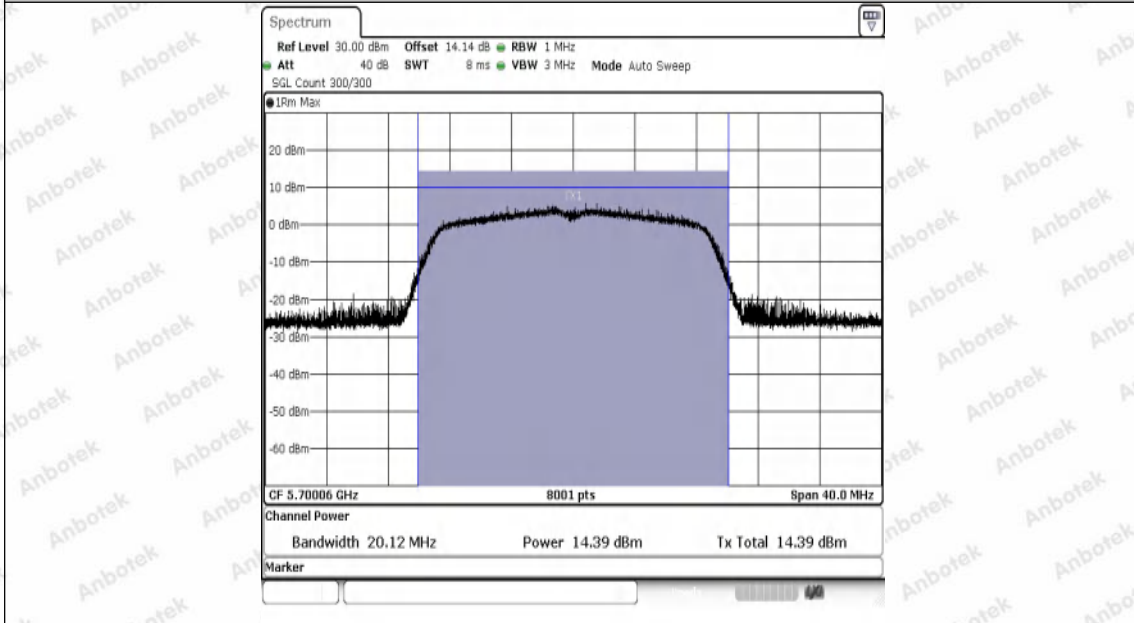

11N20SISO-Ant1-5700-PASS

Shenzhen Anbotek Compliance Laboratory Limited

Address: 1/F., Building D, Sogood Science and Technology Park, Sanwei Community, Hangcheng Street, Bao'an District, Shenzhen, Guangdong, China.
Tel: (86) 0755-26066440 Fax: (86) 0755-26014772 Email: service@anbotek.com

Hotline
400-003-0500
www.anbotek.com.cn