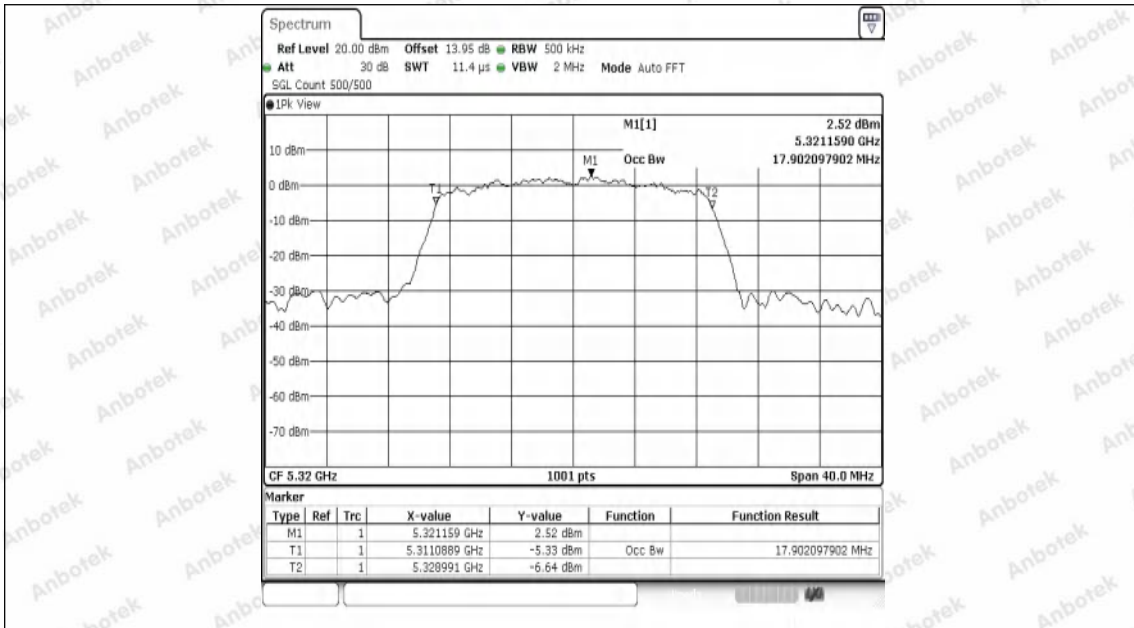

11N20SISO-Ant1-5320