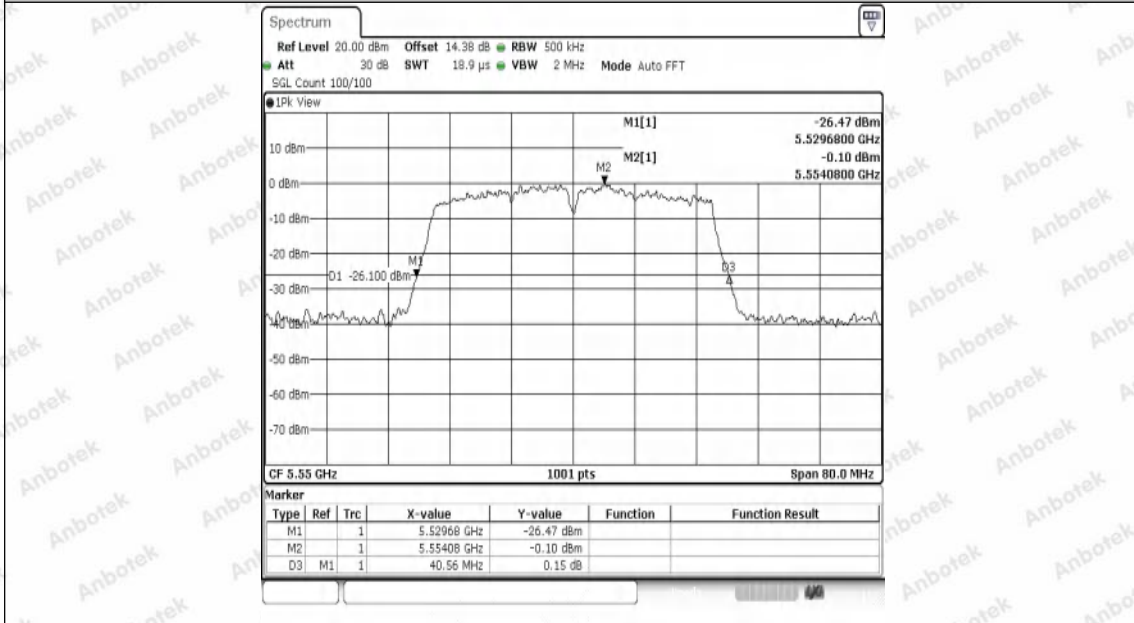

11AC40SISO-Ant1-5550

Shenzhen Anbotek Compliance Laboratory Limited

Address: 1/F., Building D, Sogood Science and Technology Park, Sanwei Community, Hangcheng Street, Bao'an District, Shenzhen, Guangdong, China.
Tel: (86) 0755-26066440 Fax: (86) 0755-26014772 Email: service@anbotek.com

Hotline
400-003-0500
www.anbotek.com.cn