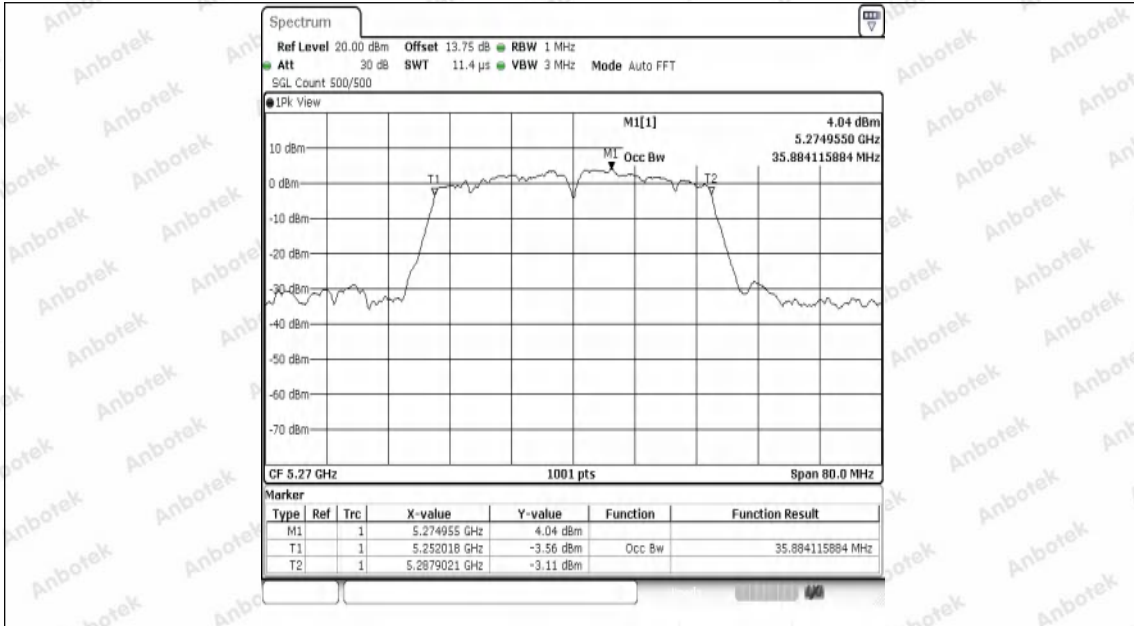

11N40SISO-Ant1-5270