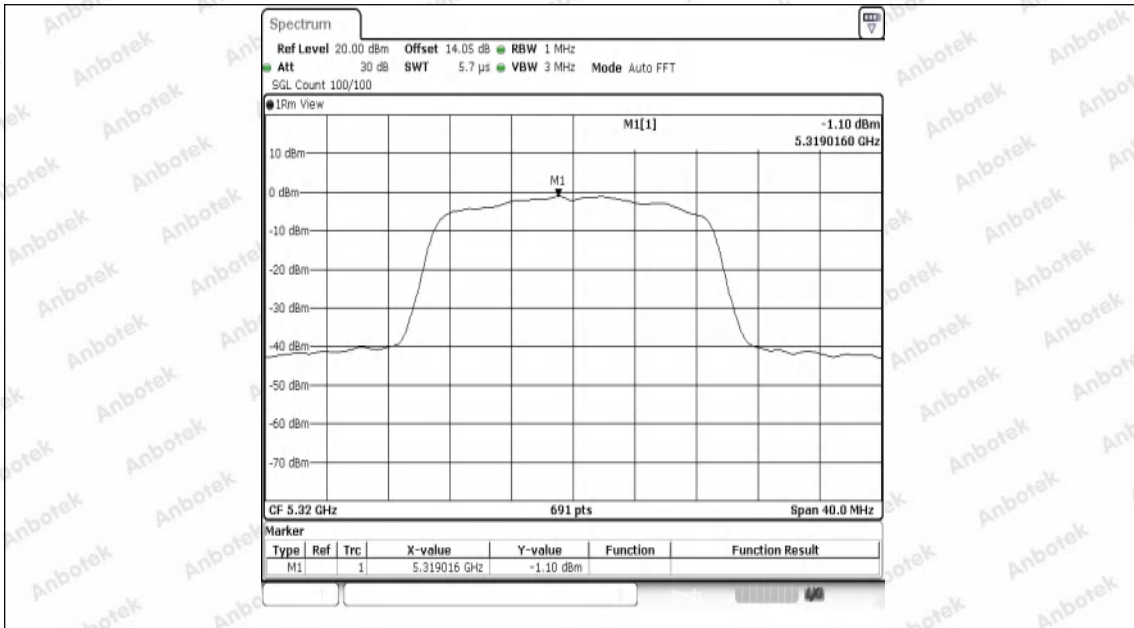

11N20SISO-Ant1-5320-PASS