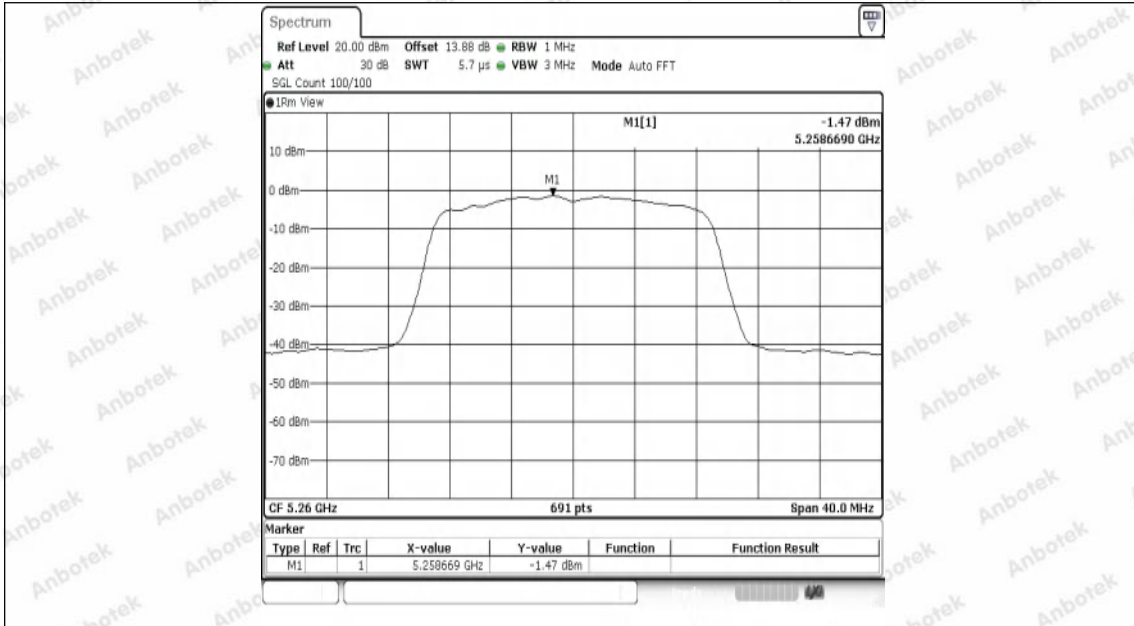

11AC20SISO-Ant1-5260-PASS