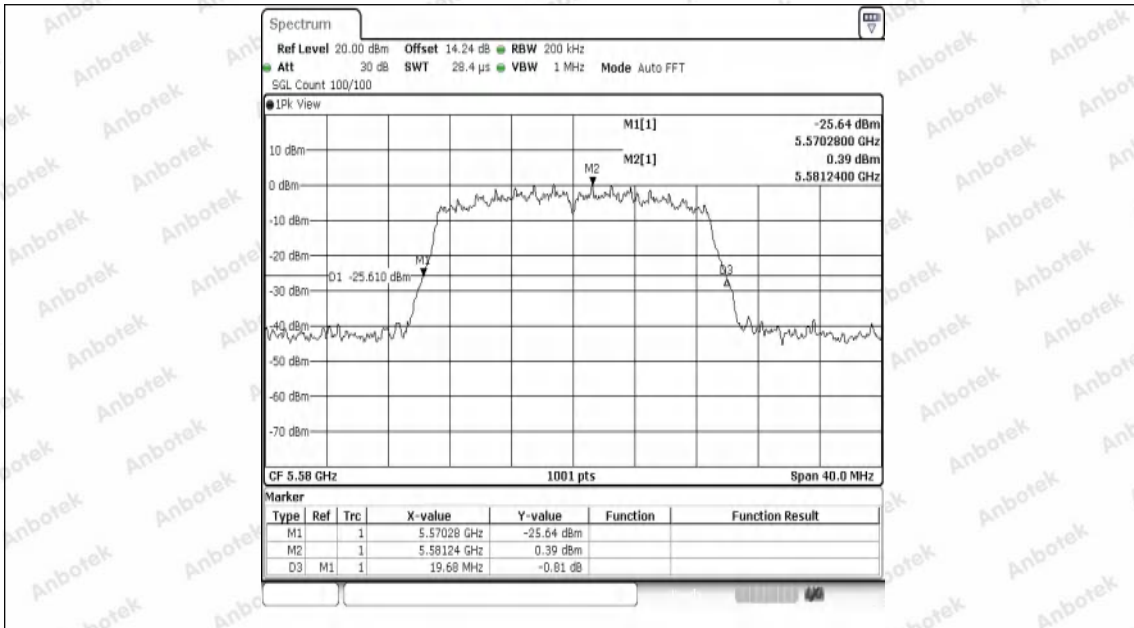

11N20SISO-Ant1-5580