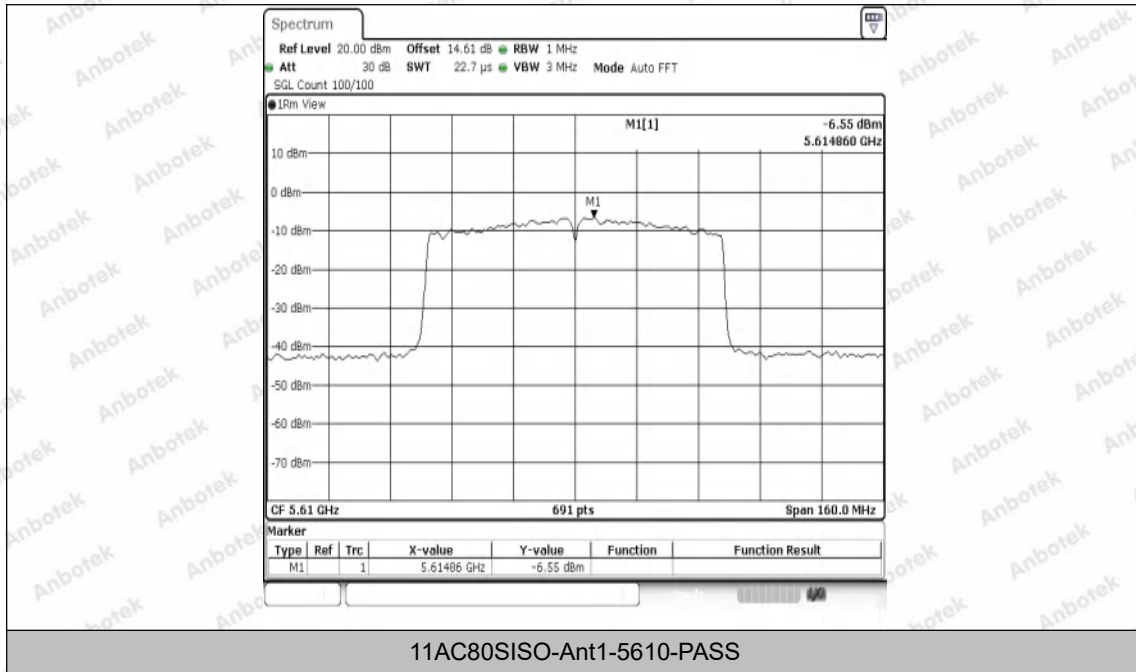

Shenzhen Anbotek Compliance Laboratory Limited

Address: 1/F., Building D, Sogood Science and Technology Park, Sanwei Community, Hangcheng Street, Bao'an District, Shenzhen, Guangdong, China.
Tel: (86) 0755-26066440 Fax: (86) 0755-26014772 Email: service@anbotek.com

Hotline
400-003-0500
www.anbotek.com.cn