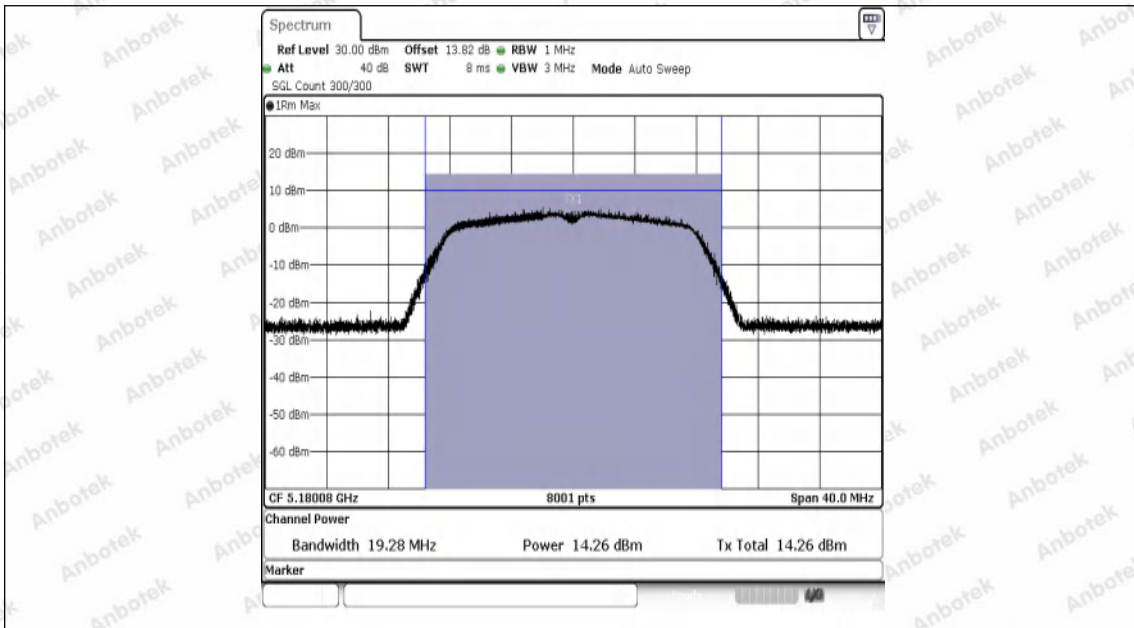

Test Graphs Channel Power

11A-Ant1-5180-PASS