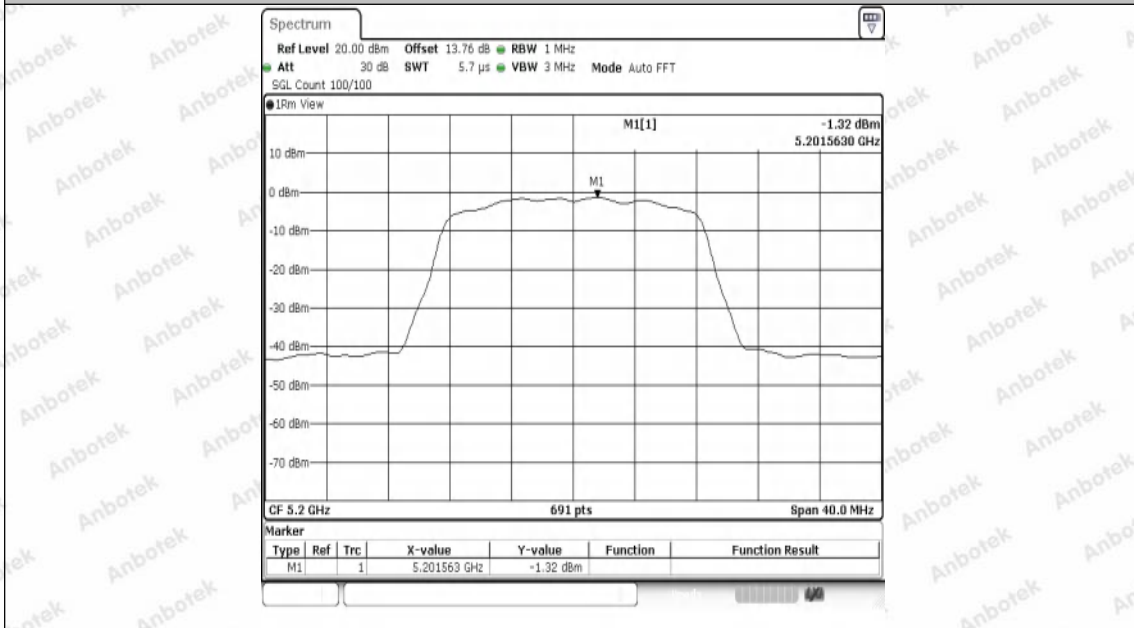

11A-Ant1-5200-PASS