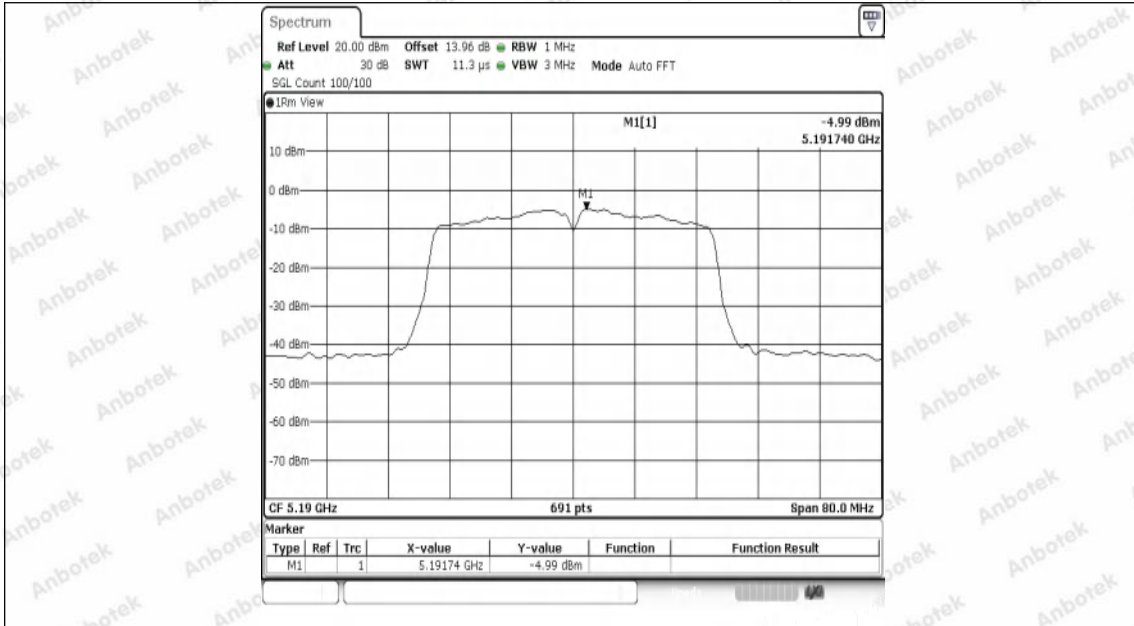

11N40SISO-Ant1-5190-PASS