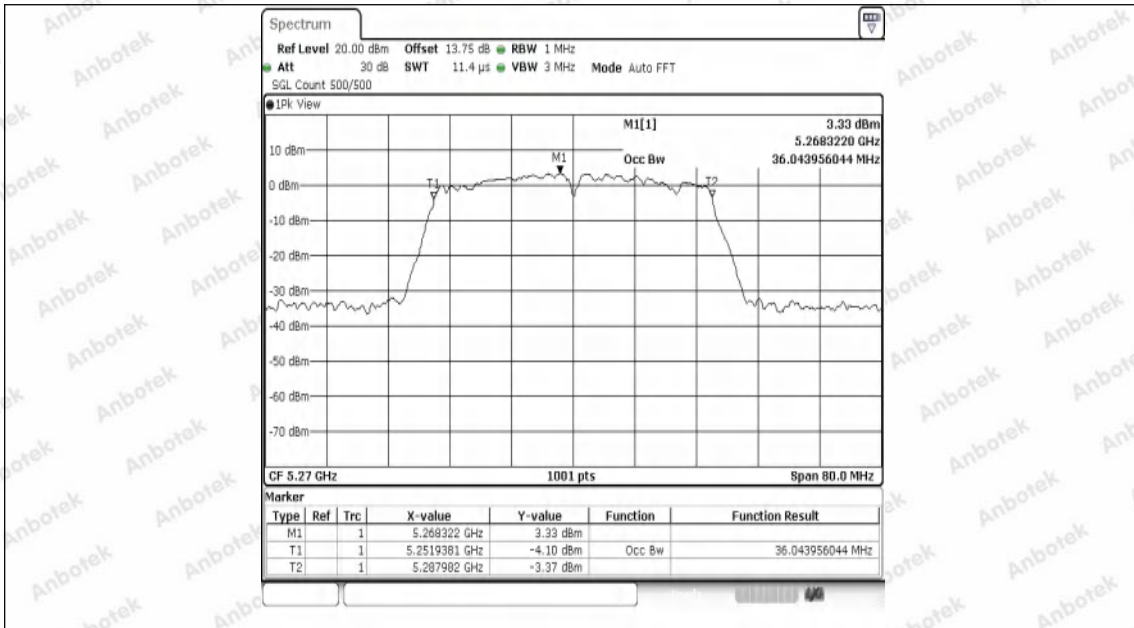

11AC40SISO-Ant1-5270