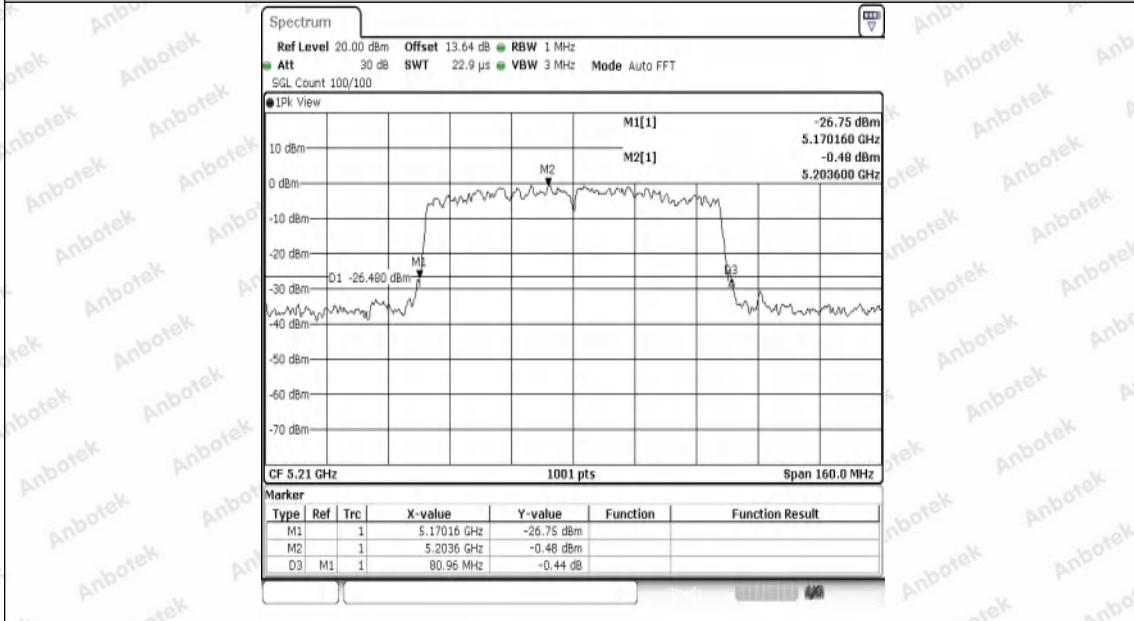

11AC80SISO-Ant1-5210

Shenzhen Anbotek Compliance Laboratory Limited

Address: 1/F., Building D, Sogood Science and Technology Park, Sanwei Community, Hangcheng Street, Bao'an District, Shenzhen, Guangdong, China.
Tel: (86) 0755-26066440 Fax: (86) 0755-26014772 Email: service@anbotek.com

Hotline
400-003-0500
www.anbotek.com.cn