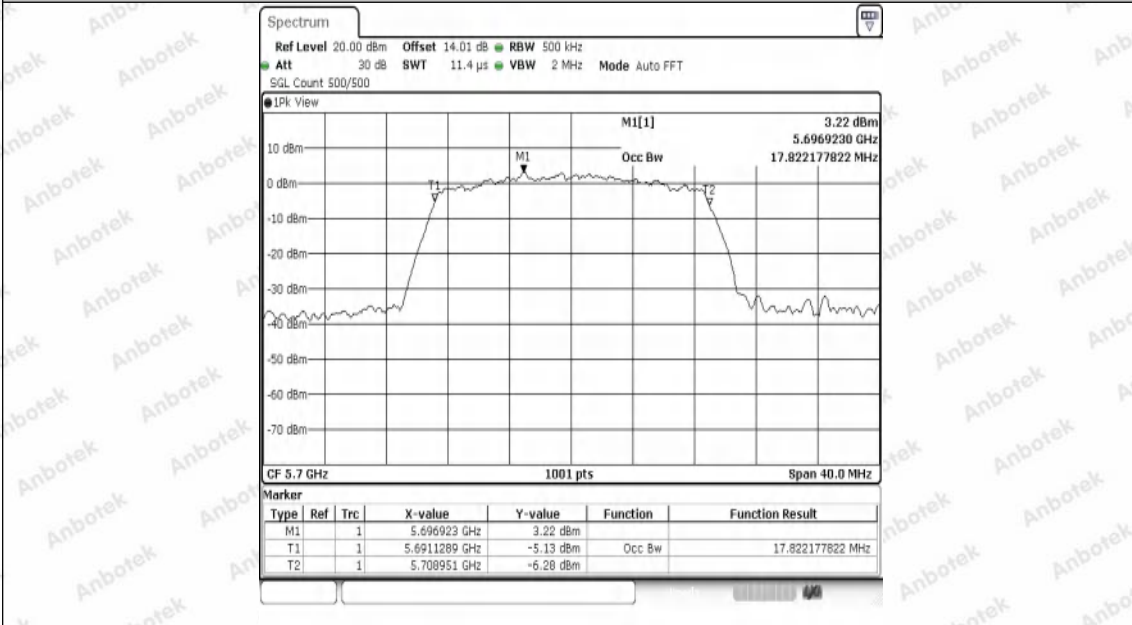

11AC20SISO-Ant1-5700

Shenzhen Anbotek Compliance Laboratory Limited

Address: 1/F., Building D, Sogood Science and Technology Park, Sanwei Community, Hangcheng Street, Bao'an District, Shenzhen, Guangdong, China.
Tel: (86) 0755-26066440 Fax: (86) 0755-26014772 Email: service@anbotek.com

Hotline
400-003-0500
www.anbotek.com.cn