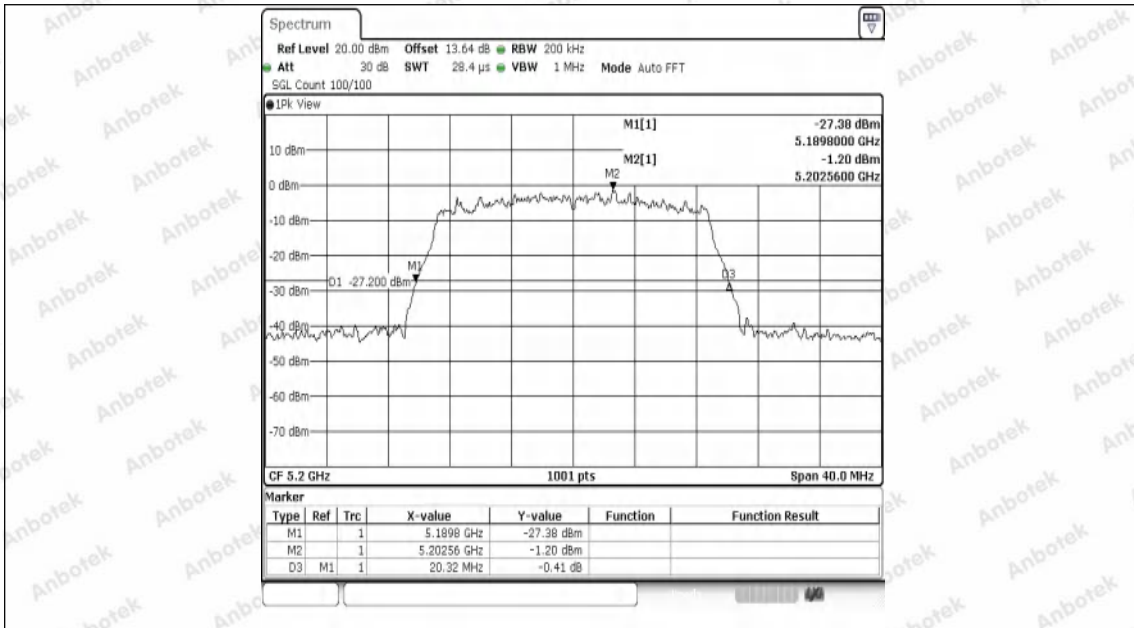

11AC20SISO-Ant1-5200