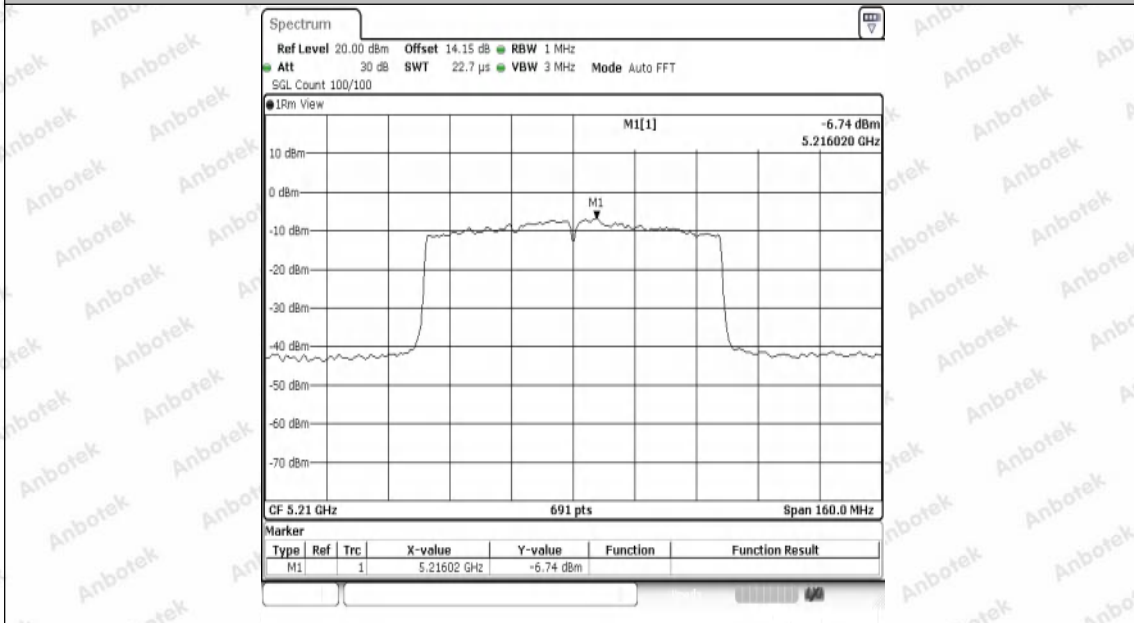

11AC80SISO-Ant1-5210-PASS

Shenzhen Anbotek Compliance Laboratory Limited

Address: 1/F., Building D, Sogood Science and Technology Park, Sanwei Community, Hangcheng Street, Bao'an District, Shenzhen, Guangdong, China.
Tel: (86) 0755-26066440 Fax: (86) 0755-26014772 Email: service@anbotek.com

Hotline
400-003-0500
www.anbotek.com.cn