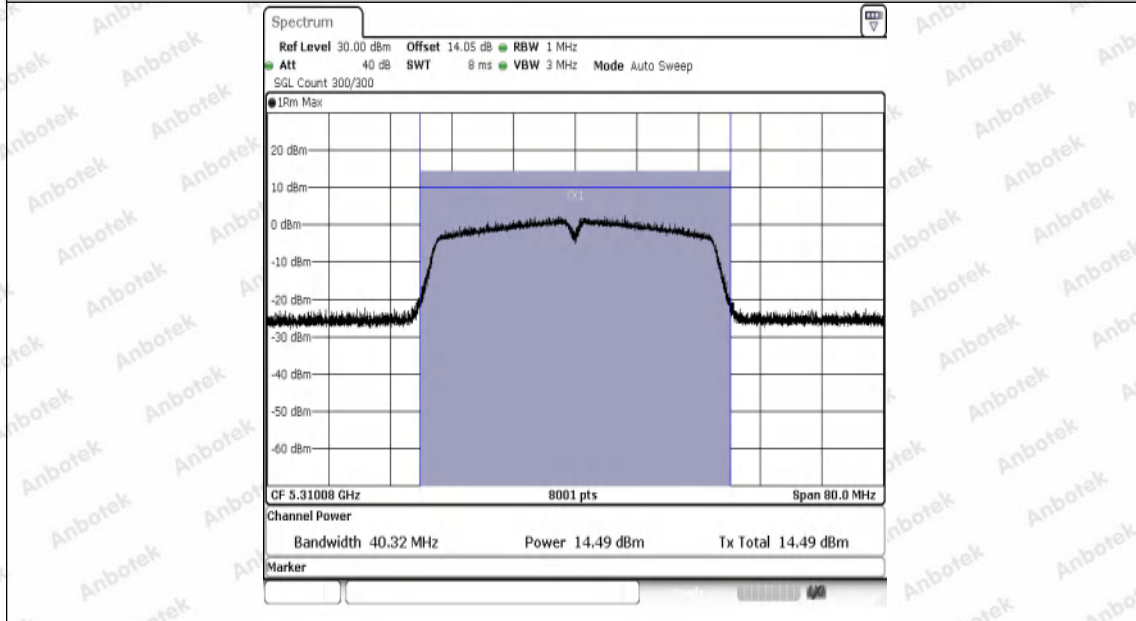

11N40SISO-Ant1-5310-PASS

Shenzhen Anbotek Compliance Laboratory Limited

Address: 1/F., Building D, Sogood Science and Technology Park, Sanwei Community, Hangcheng Street, Bao'an District, Shenzhen, Guangdong, China.
Tel: (86) 0755-26066440 Fax: (86) 0755-26014772 Email: service@anbotek.com

Hotline
400-003-0500
www.anbotek.com.cn