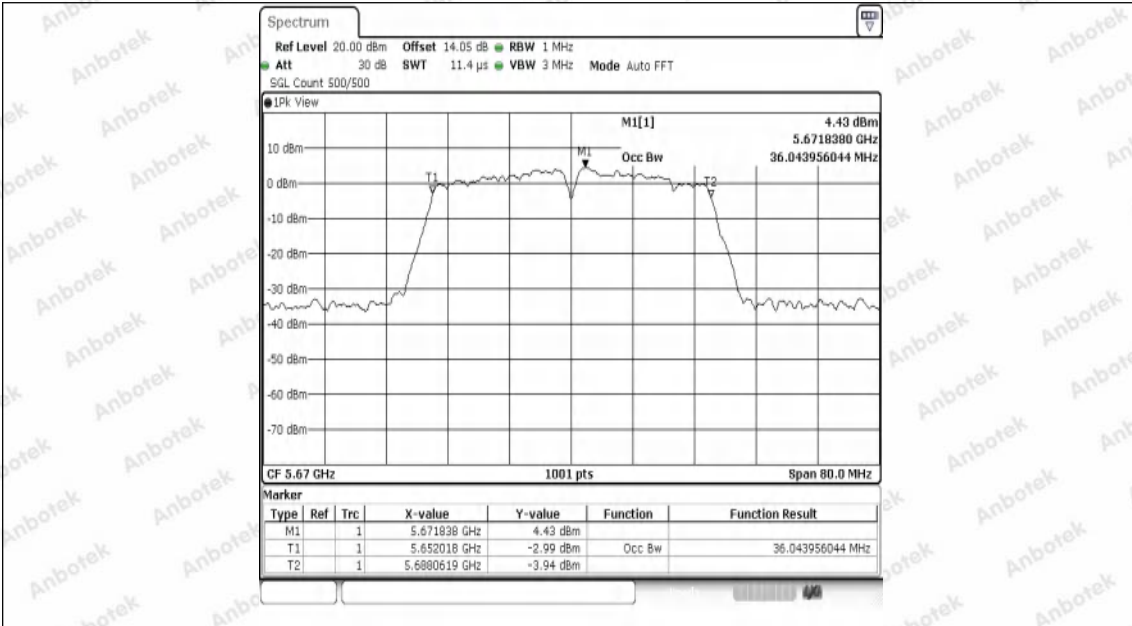

11AC40SISO-Ant1-5670