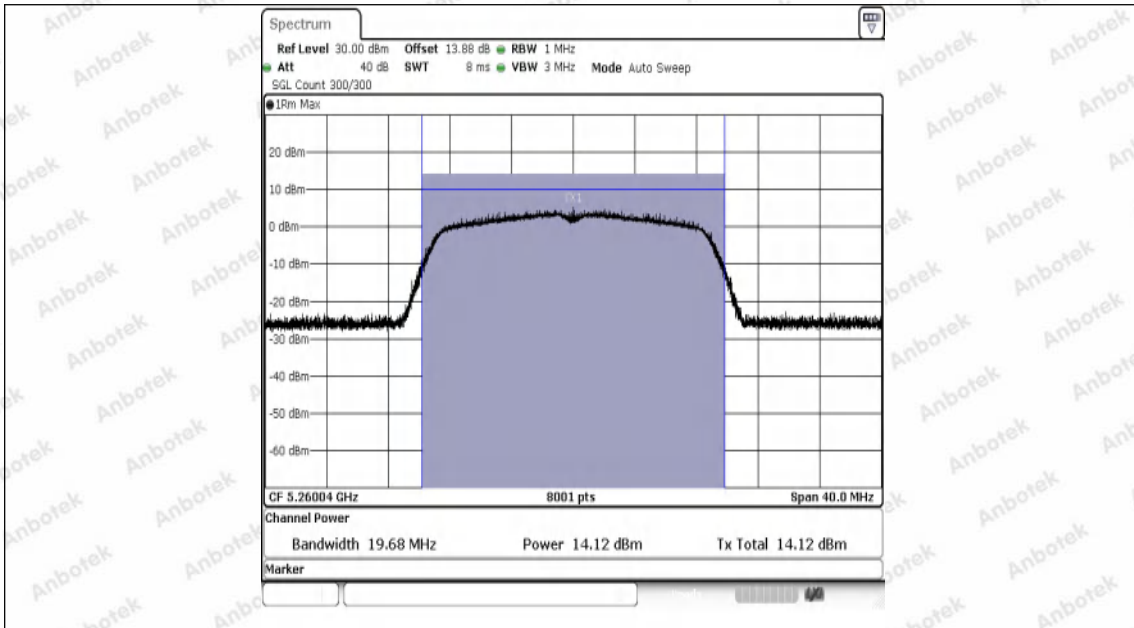

Hotline
400-003-0500
www.anbotek.com.cn

11AC20SISO-Ant1-5200-PASS

11AC20SISO-Ant1-5240-PASS

11AC20SISO-Ant1-5260-PASS

11AC20SISO-Ant1-5300-PASS

11AC20SISO-Ant1-5320-PASS

11AC20SISO-Ant1-5500-PASS

11AC20SISO-Ant1-5580-PASS