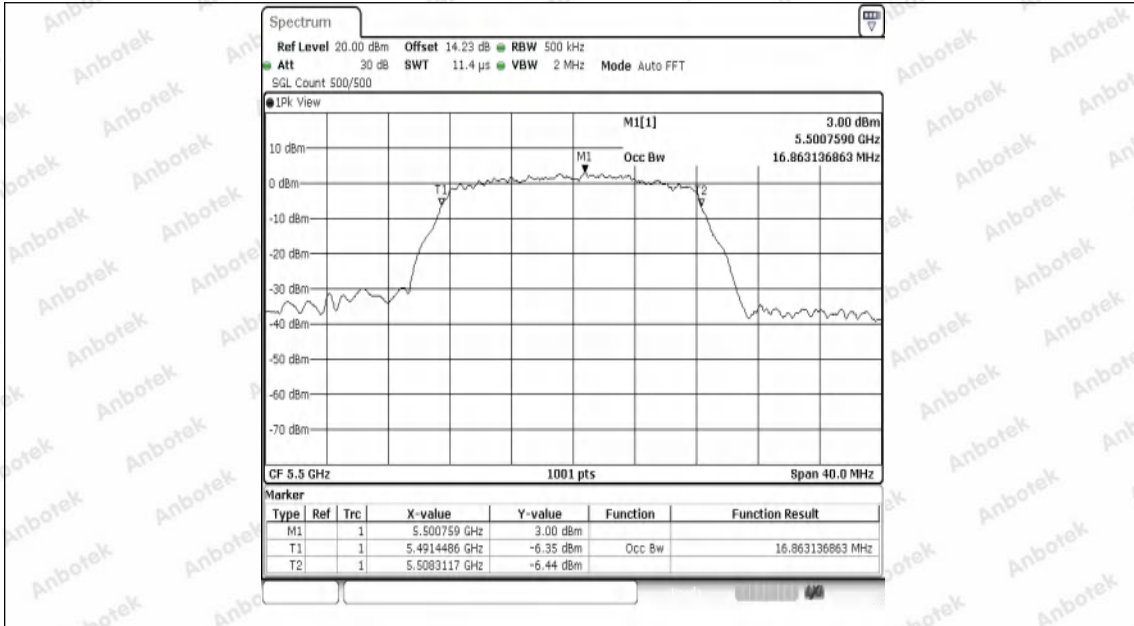

11A-Ant1-5500