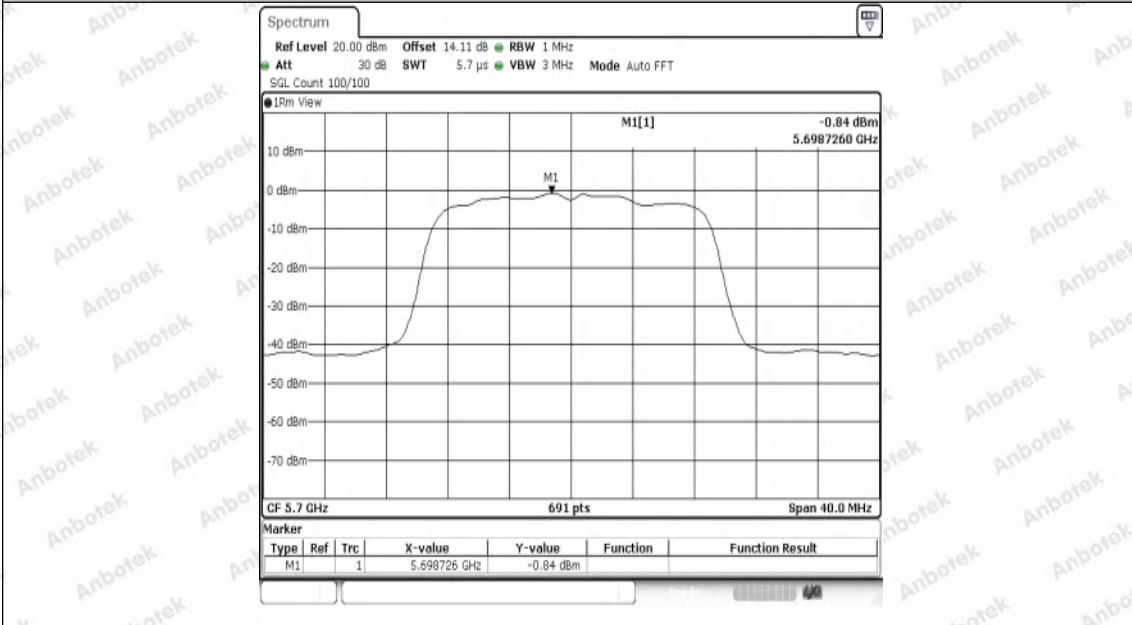

11AC20SISO-Ant1-5700-PASS

Shenzhen Anbotek Compliance Laboratory Limited

Address: 1/F., Building D, Sogood Science and Technology Park, Sanwei Community, Hangcheng Street, Bao'an District, Shenzhen, Guangdong, China.
Tel: (86) 0755-26066440 Fax: (86) 0755-26014772 Email: service@anbotek.com

Hotline
400-003-0500
www.anbotek.com.cn