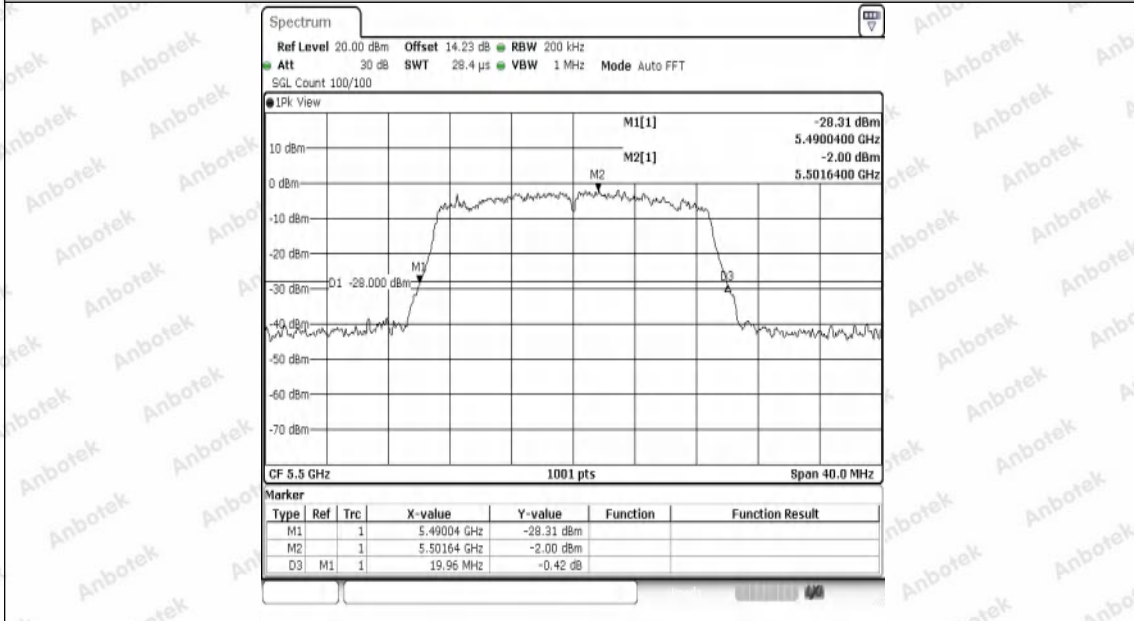

11N20SISO-Ant1-5500

Shenzhen Anbotek Compliance Laboratory Limited

Address: 1/F., Building D, Sogood Science and Technology Park, Sanwei Community, Hangcheng Street, Bao'an District, Shenzhen, Guangdong, China.
Tel: (86) 0755-26066440 Fax: (86) 0755-26014772 Email: service@anbotek.com

Hotline
400-003-0500
www.anbotek.com.cn