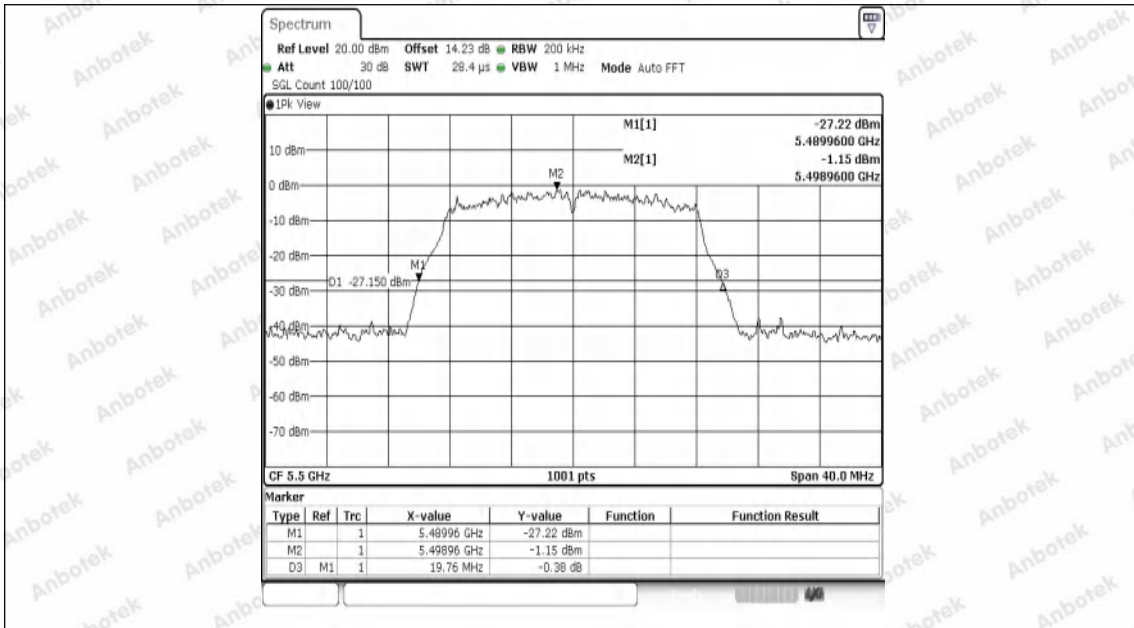

11A-Ant1-5500