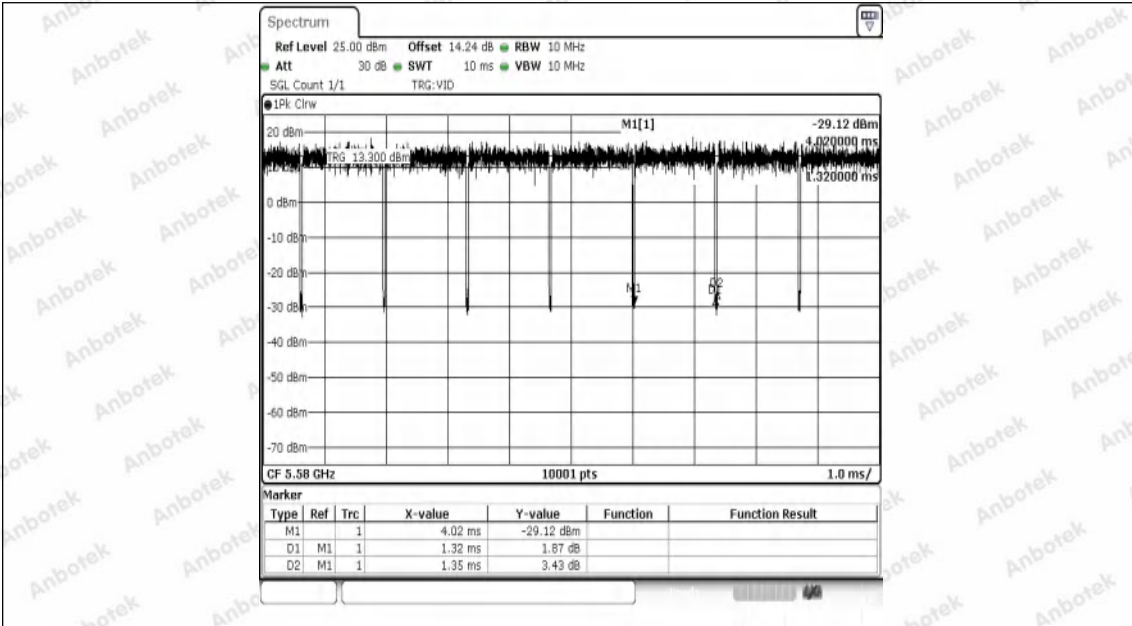

Hotline
 400-003-0500
 www.anbotek.com.cn

NTNV-11AC20SISO-Ant1-5200

NTNV-11AC20SISO-Ant1-5240

NTNV-11AC20SISO-Ant1-5260

NTNV-11AC20SISO-Ant1-5300

NTNV-11AC20SISO-Ant1-5320

NTNV-11AC20SISO-Ant1-5500

NTNV-11AC20SISO-Ant1-5580