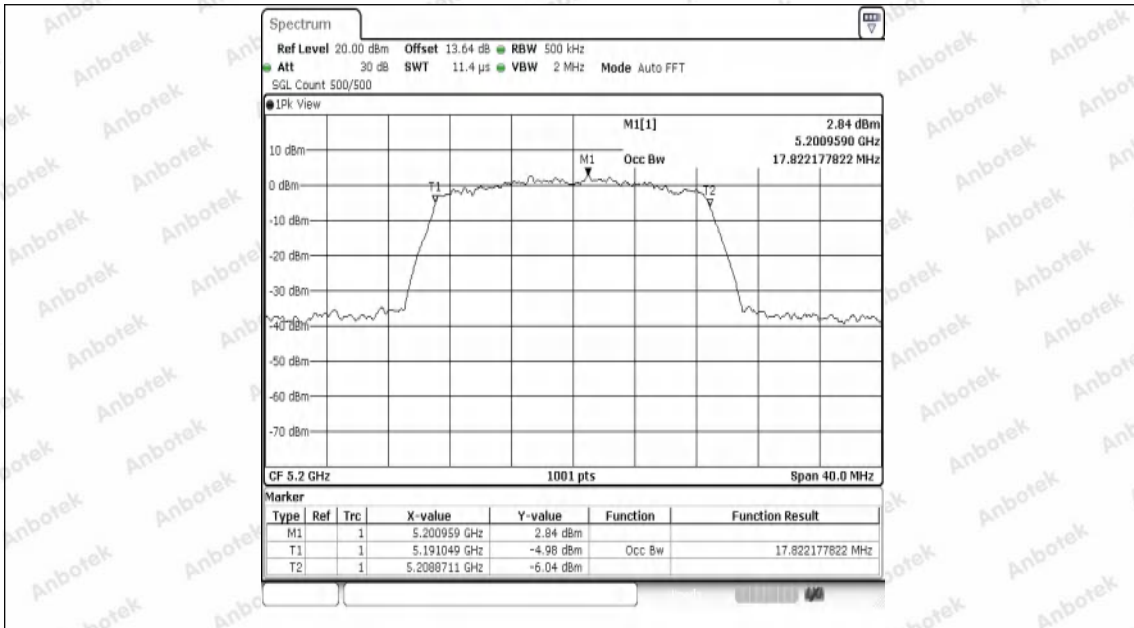

11AC20SISO-Ant1-5200