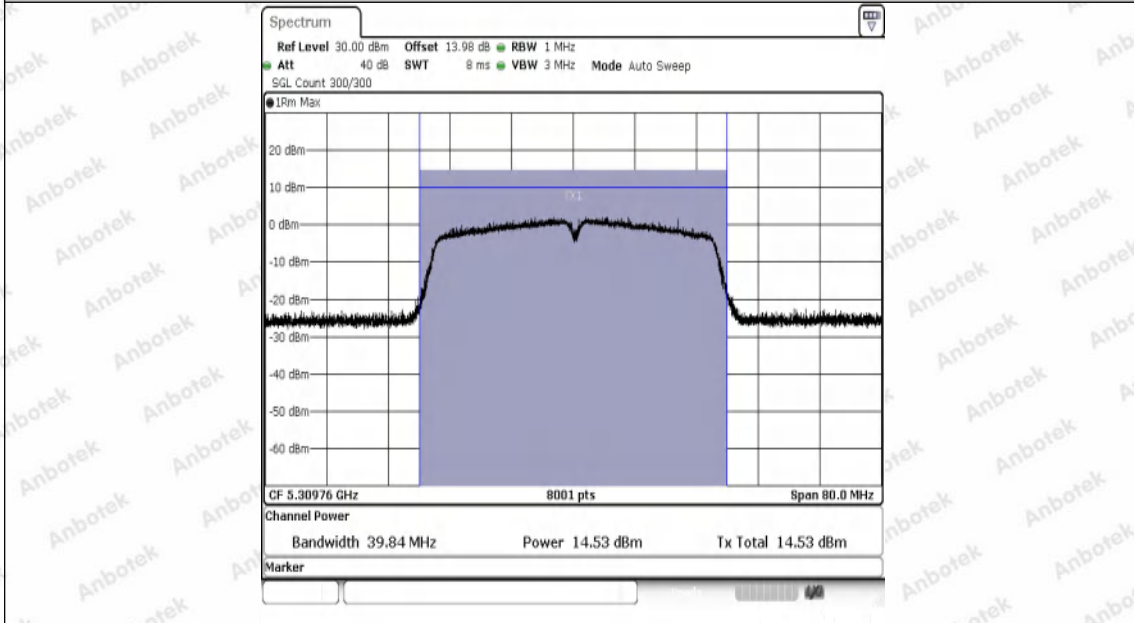

11AC40SISO-Ant1-5310-PASS

Shenzhen Anbotek Compliance Laboratory Limited

Address: 1/F., Building D, Sogood Science and Technology Park, Sanwei Community, Hangcheng Street, Bao'an District, Shenzhen, Guangdong, China.
Tel: (86) 0755-26066440 Fax: (86) 0755-26014772 Email: service@anbotek.com

Hotline
400-003-0500
www.anbotek.com.cn