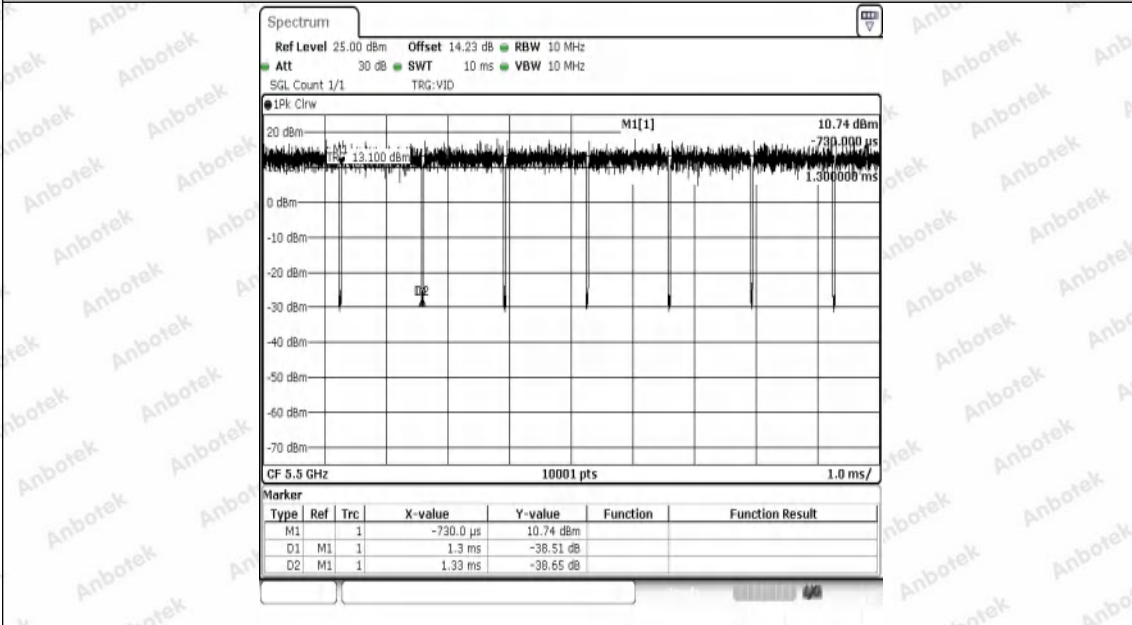

NTNV-11N20SISO-Ant1-5500

Shenzhen Anbotek Compliance Laboratory Limited

Address: 1/F., Building D, Sogood Science and Technology Park, Sanwei Community, Hangcheng Street, Bao'an District, Shenzhen, Guangdong, China.
Tel: (86) 0755-26066440 Fax: (86) 0755-26014772 Email: service@anbotek.com

Hotline
400-003-0500
www.anbotek.com.cn