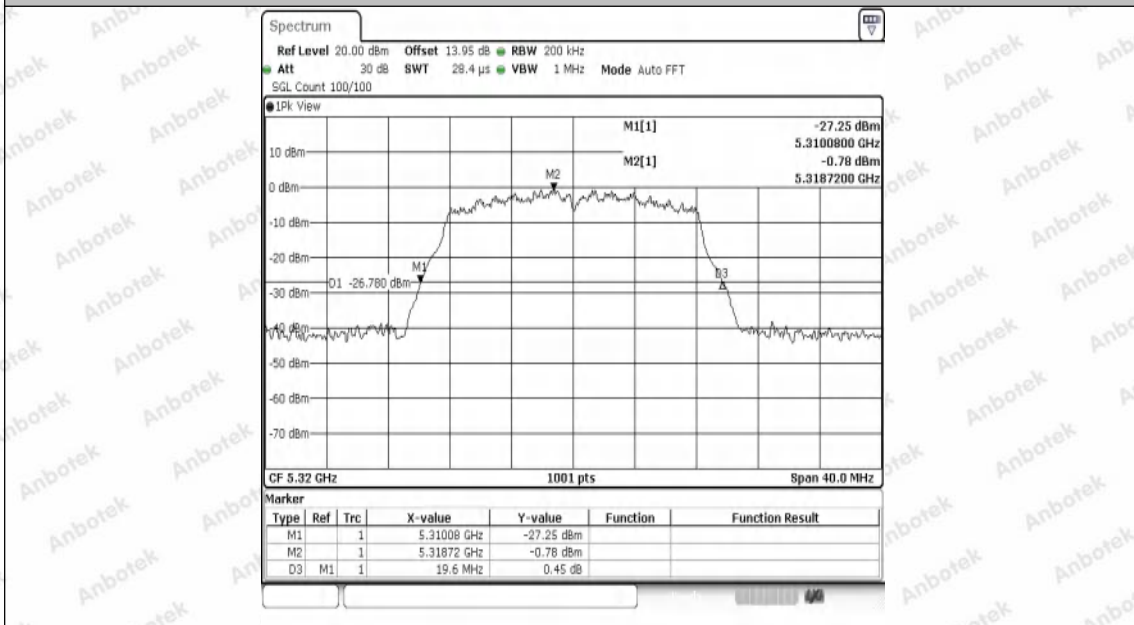

11A-Ant1-5320

Shenzhen Anbotek Compliance Laboratory Limited

Address: 1/F., Building D, Sogood Science and Technology Park, Sanwei Community, Hangcheng Street, Bao'an District, Shenzhen, Guangdong, China.
Tel: (86) 0755-26066440 Fax: (86) 0755-26014772 Email: service@anbotek.com

Hotline
400-003-0500
www.anbotek.com.cn