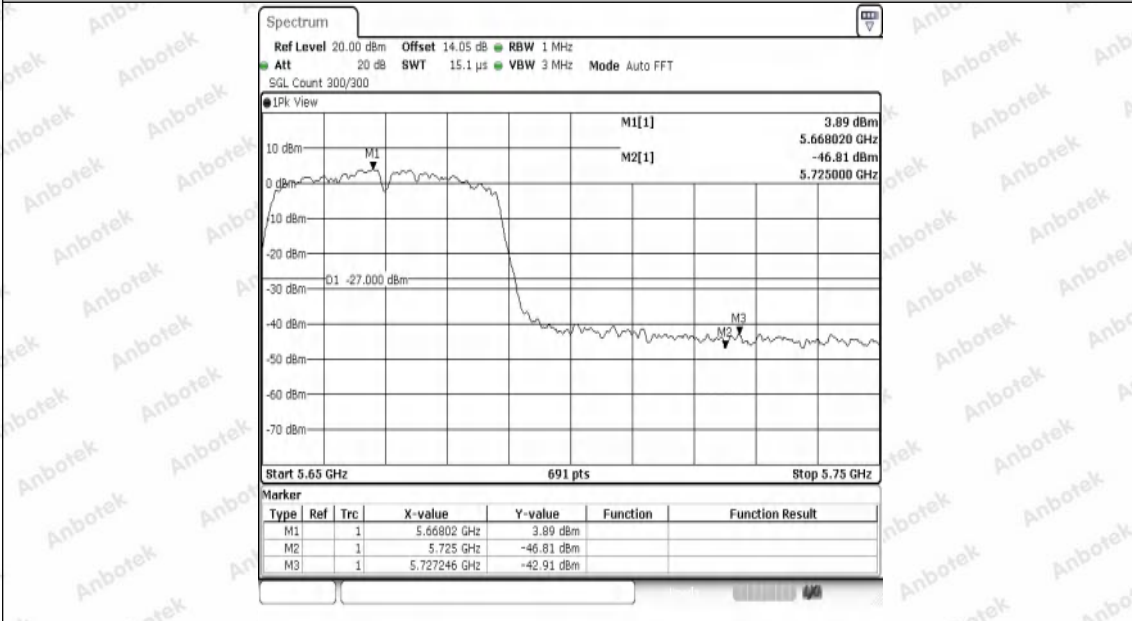

Hotline
 400-003-0500
 www.anbotek.com.cn

11AC40SISO-Ant1-5270-PASS

11AC40SISO-Ant1-5310-PASS

11AC40SISO-Ant1-5510-PASS

11AC40SISO-Ant1-5670-PASS

11AC80SISO-Ant1-5210-PASS

11AC80SISO-Ant1-5210-PASS

Shenzhen Anbotek Compliance Laboratory Limited