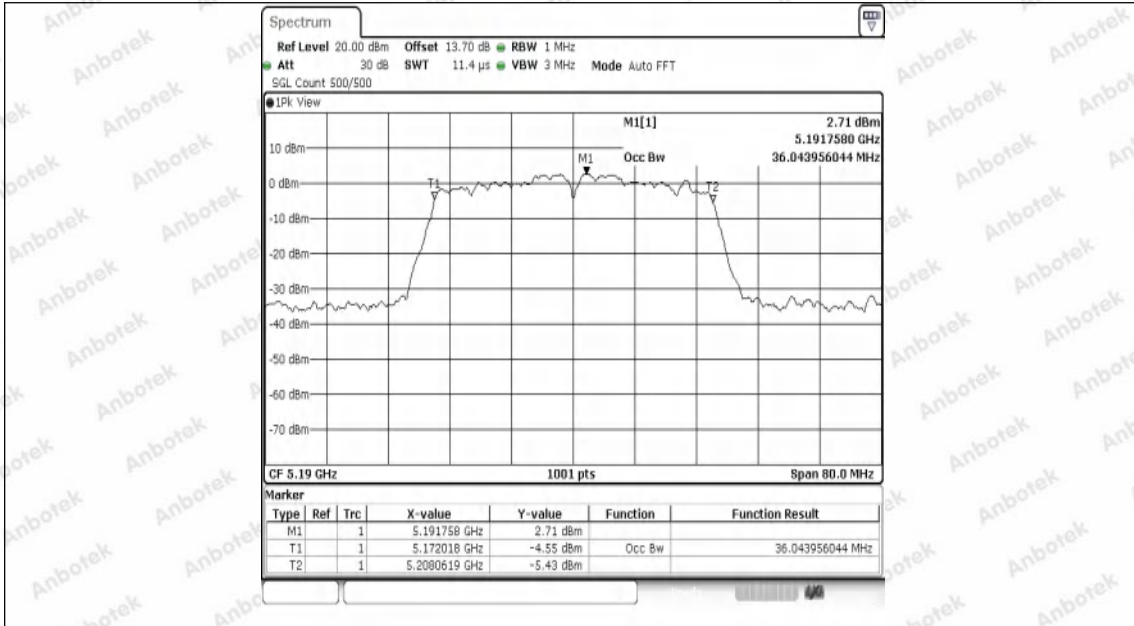

11N40SISO-Ant1-5190