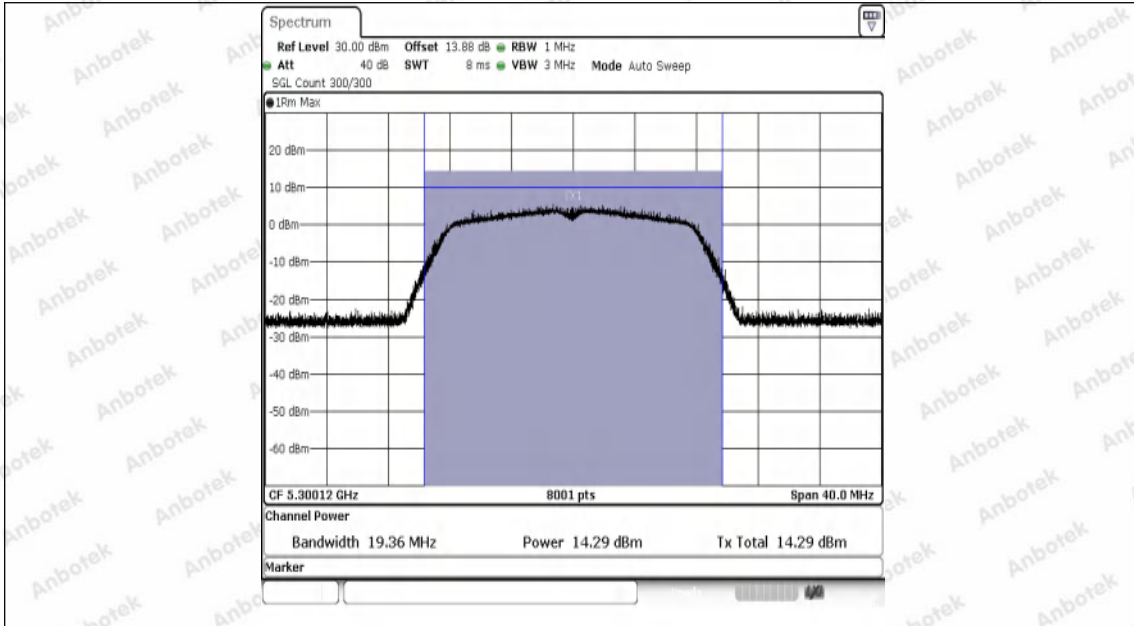

Hotline
400-003-0500
www.anbotek.com.cn

Test Graphs Channel Power

11A-Ant1-5180-PASS

11A-Ant1-5200-PASS

11A-Ant1-5240-PASS

11A-Ant1-5260-PASS

11A-Ant1-5300-PASS

11A-Ant1-5320-PASS