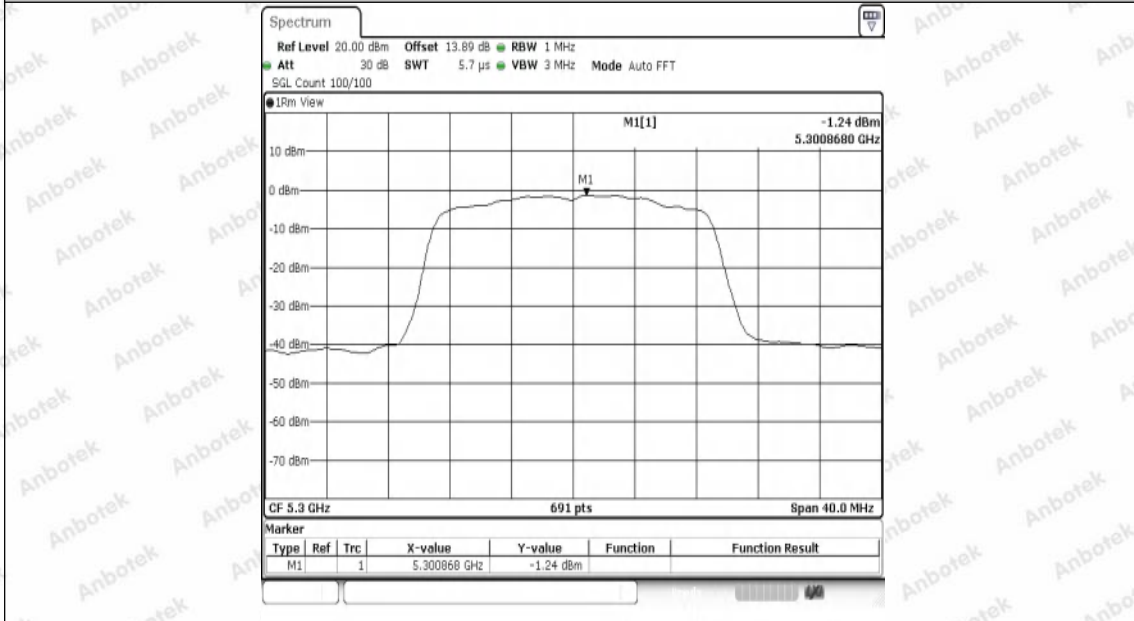

11N20SISO-Ant1-5300-PASS

Shenzhen Anbotek Compliance Laboratory Limited

Address: 1/F., Building D, Sogood Science and Technology Park, Sanwei Community, Hangcheng Street, Bao'an District, Shenzhen, Guangdong, China.
Tel: (86) 0755-26066440 Fax: (86) 0755-26014772 Email: service@anbotek.com

Hotline
400-003-0500
www.anbotek.com.cn