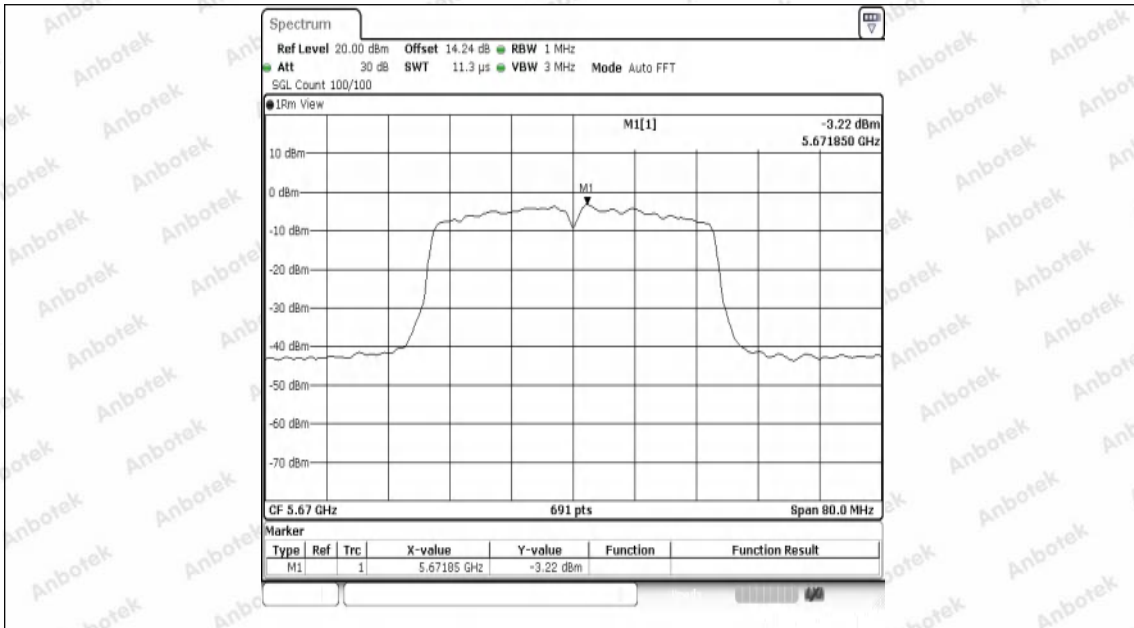

11AC40SISO-Ant1-5670-PASS