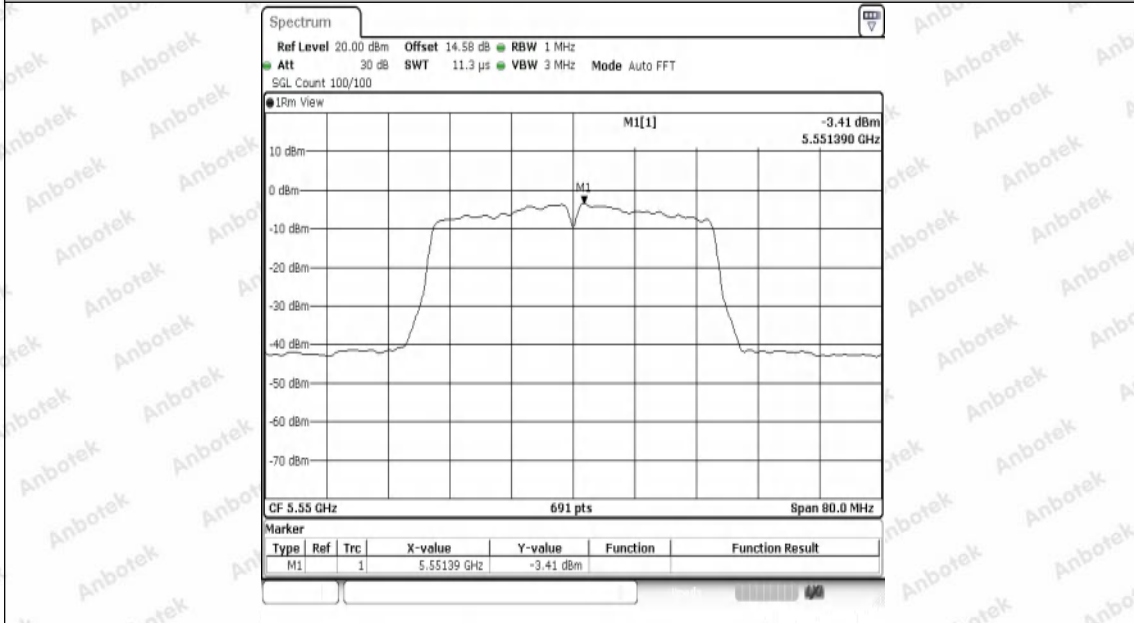

11AC40SISO-Ant1-5550-PASS

Shenzhen Anbotek Compliance Laboratory Limited

Address: 1/F., Building D, Sogood Science and Technology Park, Sanwei Community, Hangcheng Street, Bao'an District, Shenzhen, Guangdong, China.
Tel: (86) 0755-26066440 Fax: (86) 0755-26014772 Email: service@anbotek.com

Hotline
400-003-0500
www.anbotek.com.cn