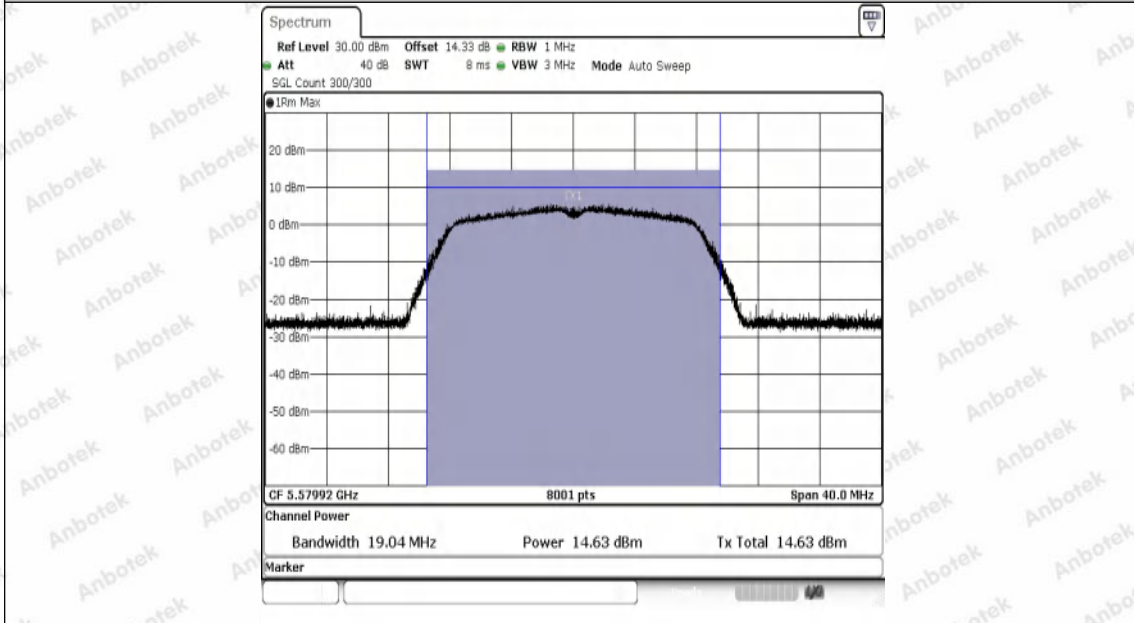

11A-Ant1-5580-PASS