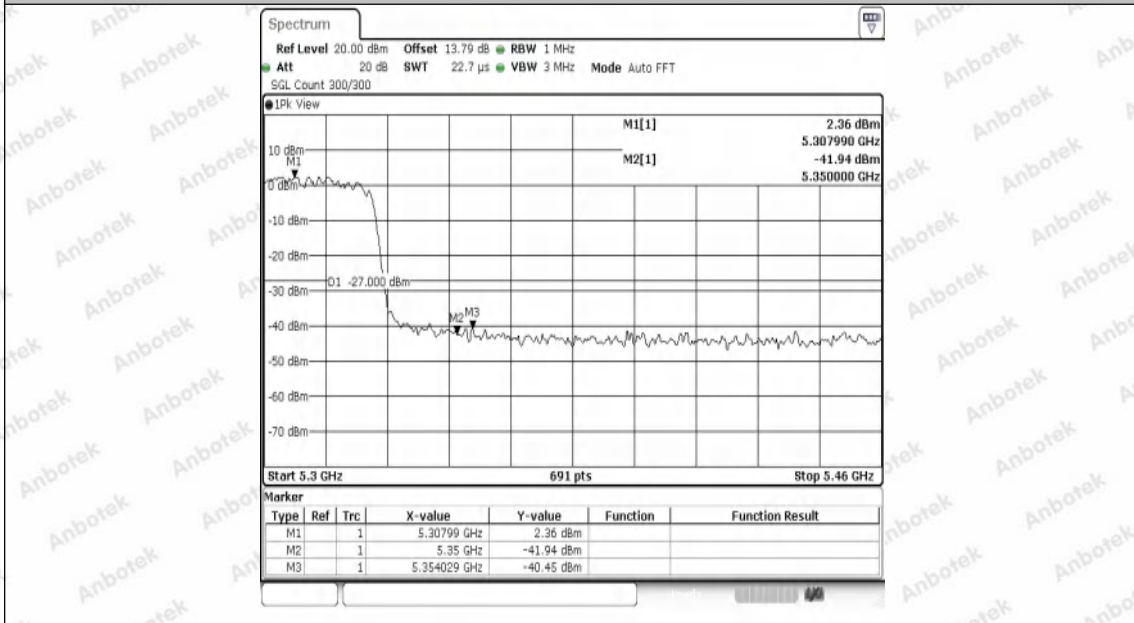

Hotline
 400-003-0500
 www.anbotek.com.cn

11AC40SISO-Ant1-5270-PASS

11AC40SISO-Ant1-5310-PASS

11AC40SISO-Ant1-5510-PASS

11AC40SISO-Ant1-5670-PASS

11AC80SISO-Ant1-5210-PASS

11AC80SISO-Ant1-5210-PASS

Shenzhen Anbotek Compliance Laboratory Limited