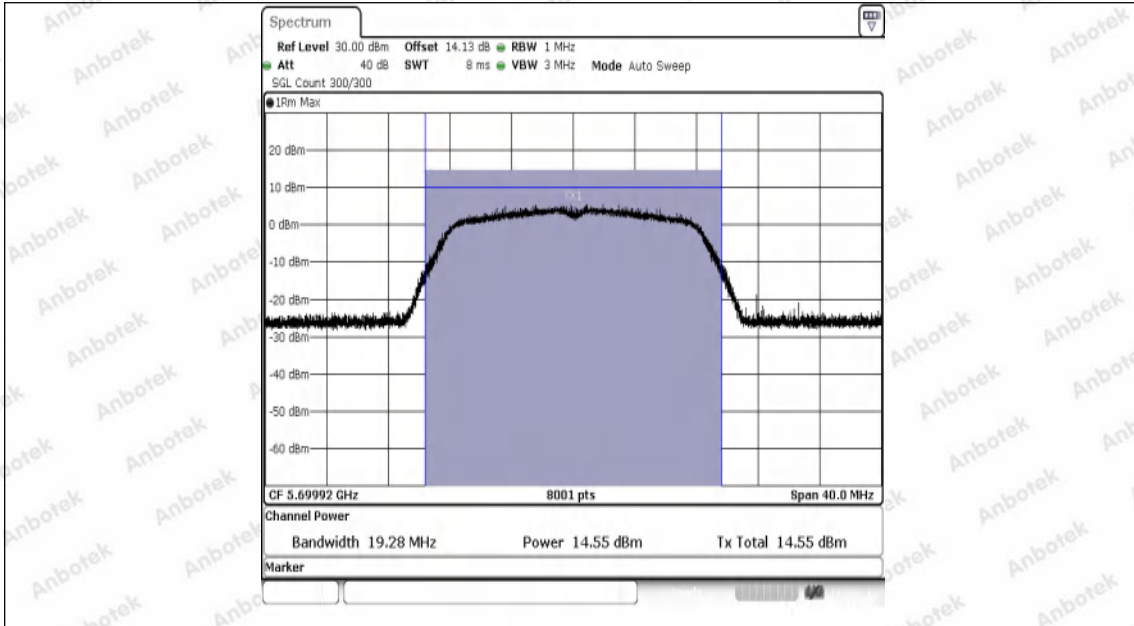

11A-Ant1-5700-PASS