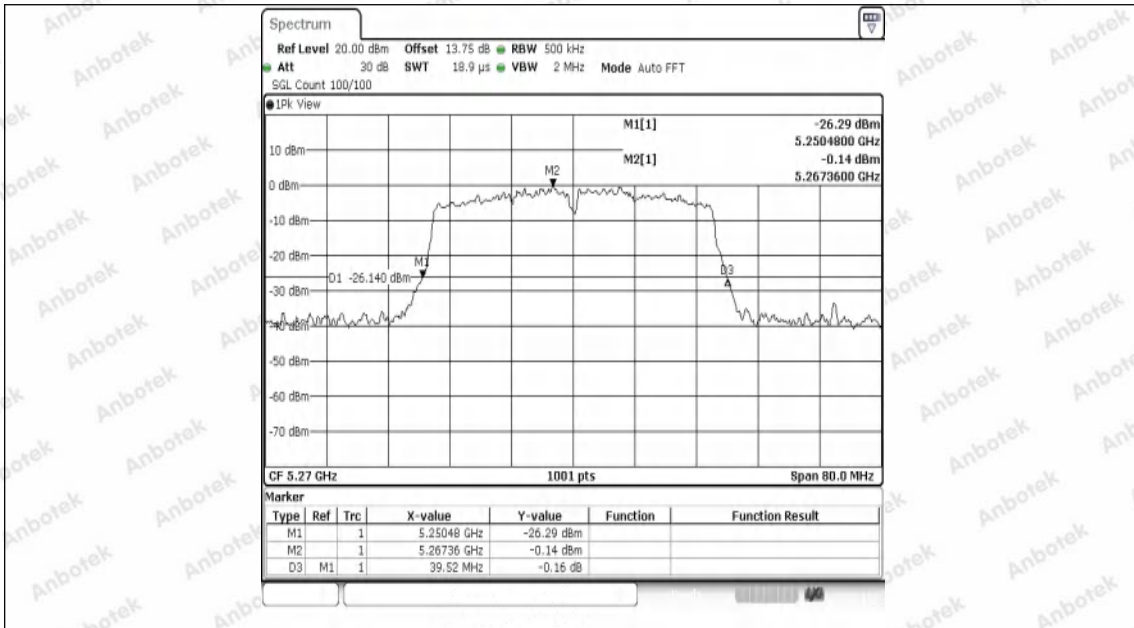

11AC40SISO-Ant1-5270