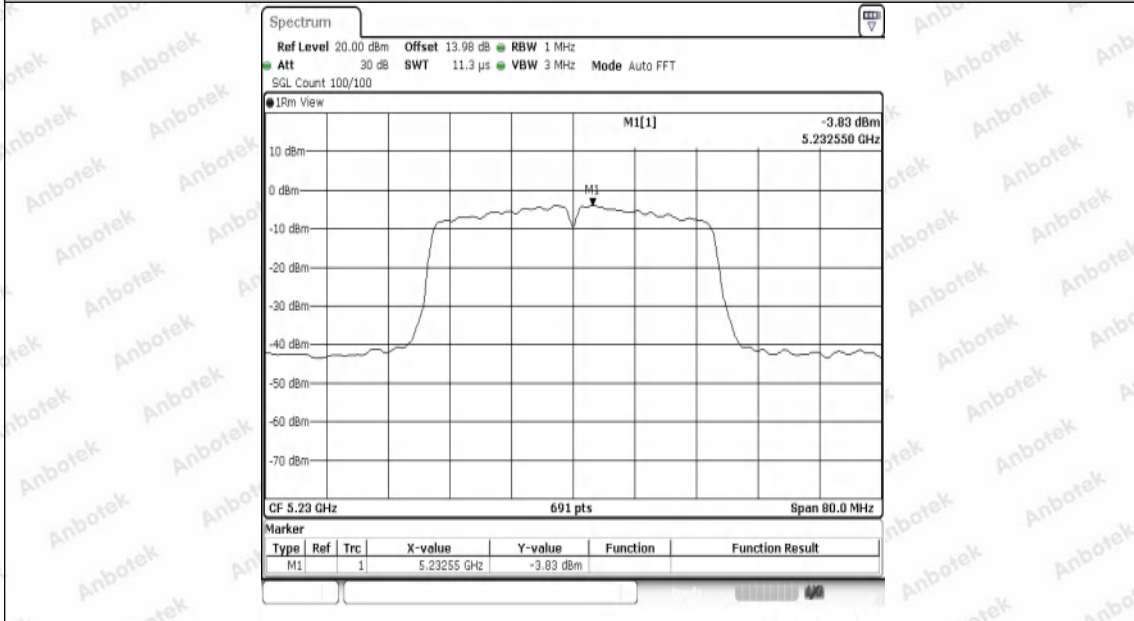

11AC40SISO-Ant1-5230-PASS