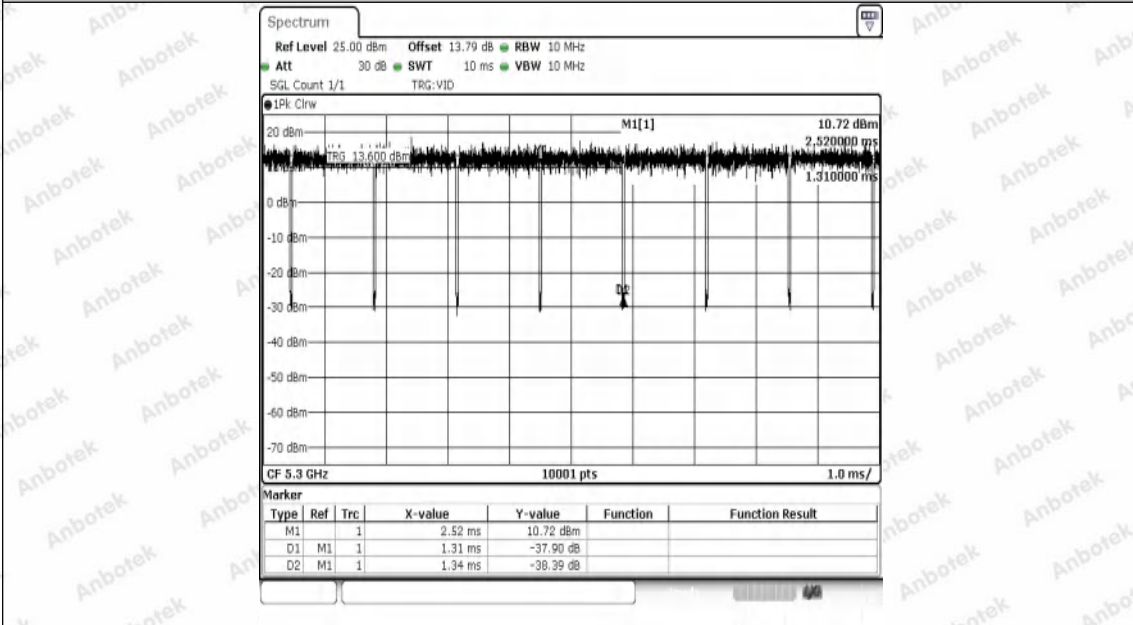

Hotline
 400-003-0500
 www.anbotek.com.cn

NTNV-11AC20SISO-Ant1-5200

NTNV-11AC20SISO-Ant1-5240

NTNV-11AC20SISO-Ant1-5260

NTNV-11AC20SISO-Ant1-5300

NTNV-11AC20SISO-Ant1-5320

NTNV-11AC20SISO-Ant1-5500

NTNV-11AC20SISO-Ant1-5580