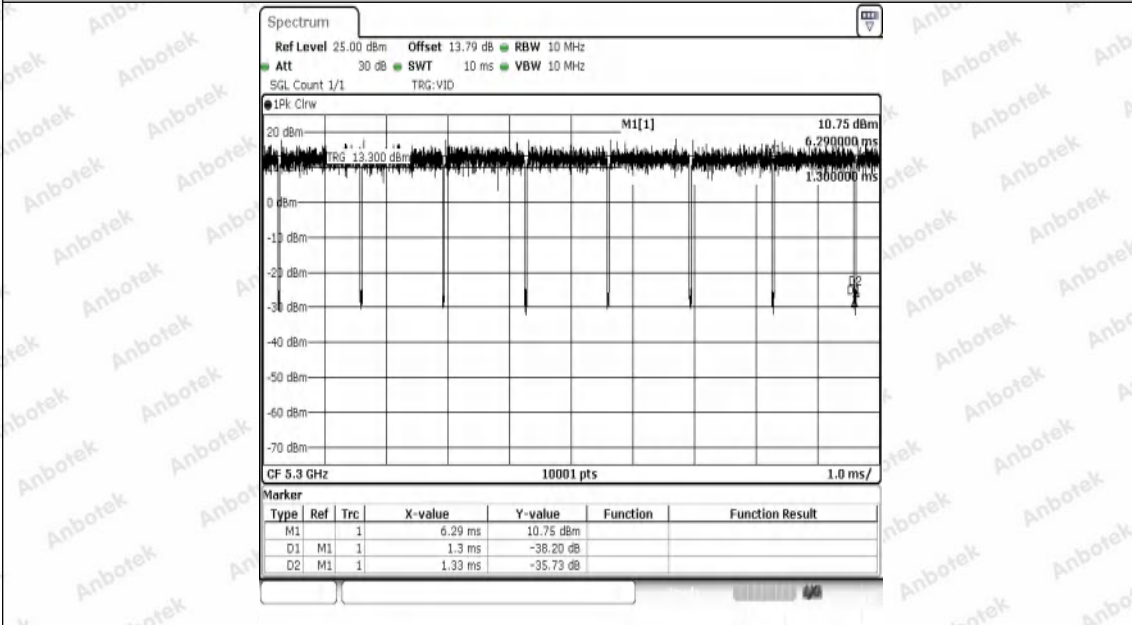

NTNV-11N20SISO-Ant1-5300

Shenzhen Anbotek Compliance Laboratory Limited

Address: 1/F., Building D, Sogood Science and Technology Park, Sanwei Community, Hangcheng Street, Bao'an District, Shenzhen, Guangdong, China.
Tel: (86) 0755-26066440 Fax: (86) 0755-26014772 Email: service@anbotek.com

Hotline
400-003-0500
www.anbotek.com.cn