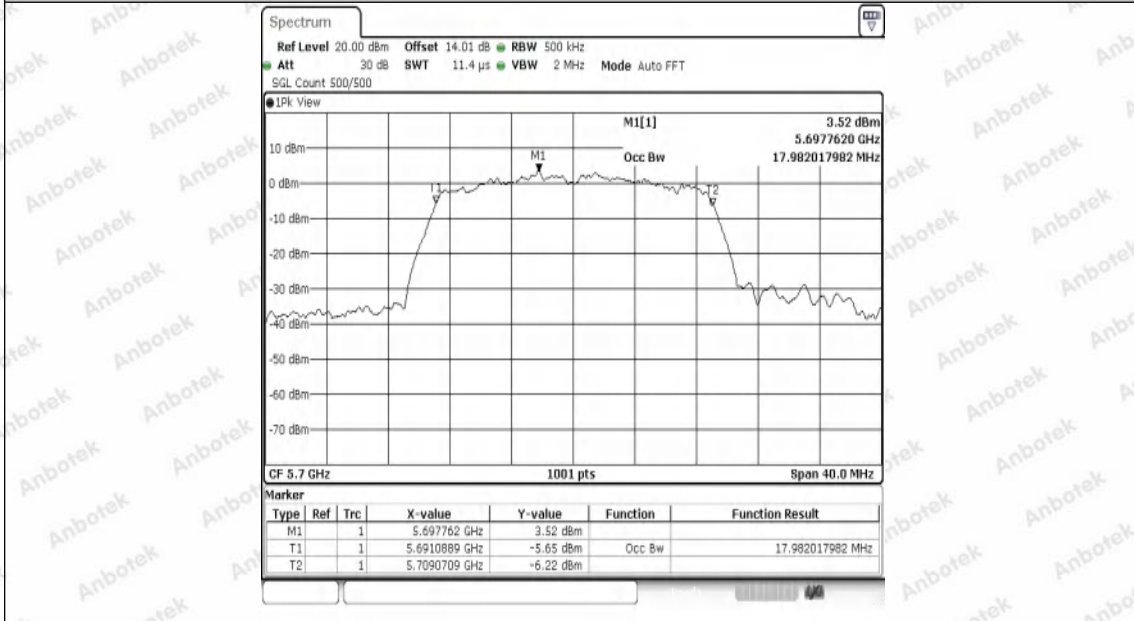

11N20SISO-Ant1-5700

Shenzhen Anbotek Compliance Laboratory Limited

Address: 1/F., Building D, Sogood Science and Technology Park, Sanwei Community, Hangcheng Street, Bao'an District, Shenzhen, Guangdong, China.
Tel: (86) 0755-26066440 Fax: (86) 0755-26014772 Email: service@anbotek.com

Hotline
400-003-0500
www.anbotek.com.cn