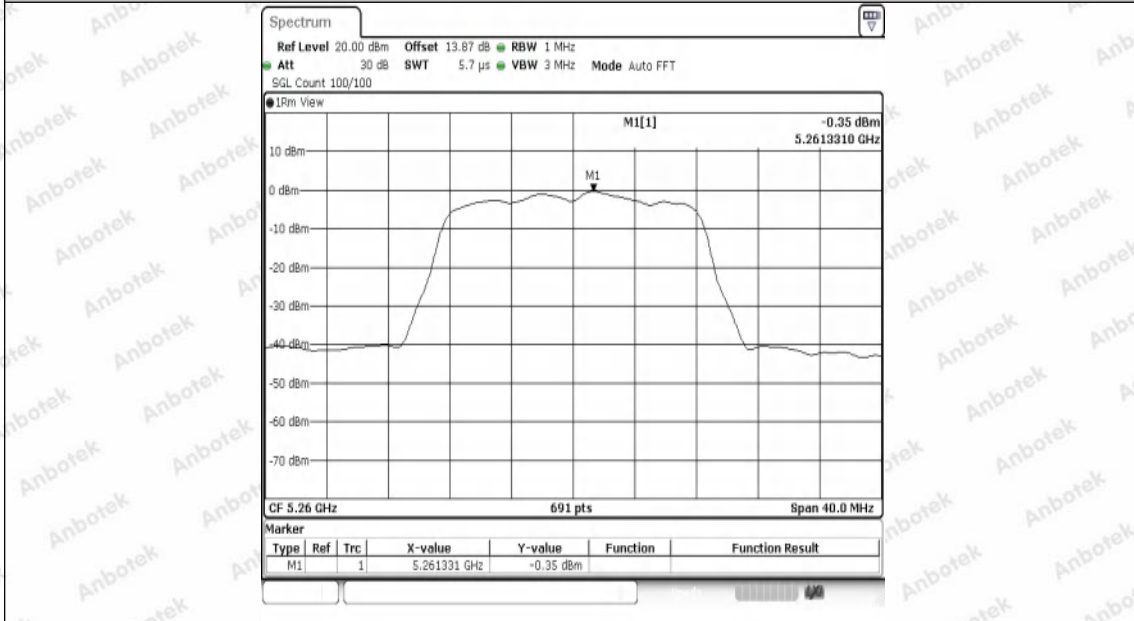

Hotline
400-003-0500
www.anbotek.com.cn

Test Graphs

11A-Ant1-5180-PASS

11A-Ant1-5200-PASS

11A-Ant1-5240-PASS

11A-Ant1-5260-PASS

Shenzhen Anbotek Compliance Laboratory Limited

Address: 1/F., Building D, Sogood Science and Technology Park, Sanwei Community, Hangcheng Street, Bao'an District, Shenzhen, Guangdong, China.
Tel: (86) 0755-26066440 Fax: (86) 0755-26014772 Email: service@anbotek.com