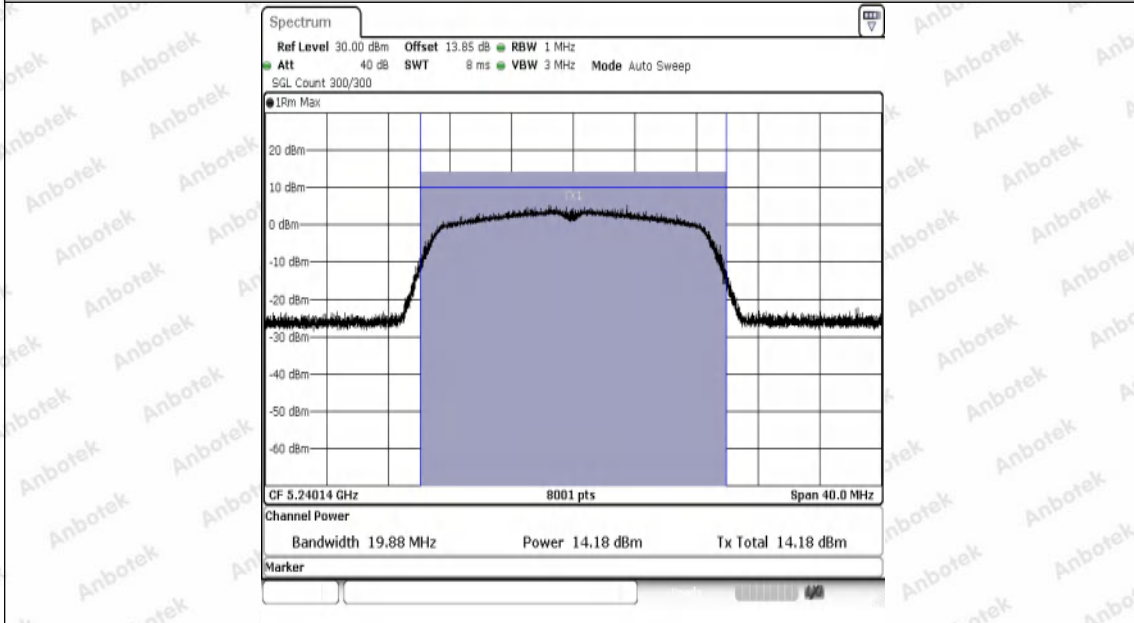

Hotline
400-003-0500
www.anbotek.com.cn

11AC20SISO-Ant1-5200-PASS

11AC20SISO-Ant1-5240-PASS

11AC20SISO-Ant1-5260-PASS

11AC20SISO-Ant1-5300-PASS

11AC20SISO-Ant1-5320-PASS

11AC20SISO-Ant1-5500-PASS

11AC20SISO-Ant1-5580-PASS