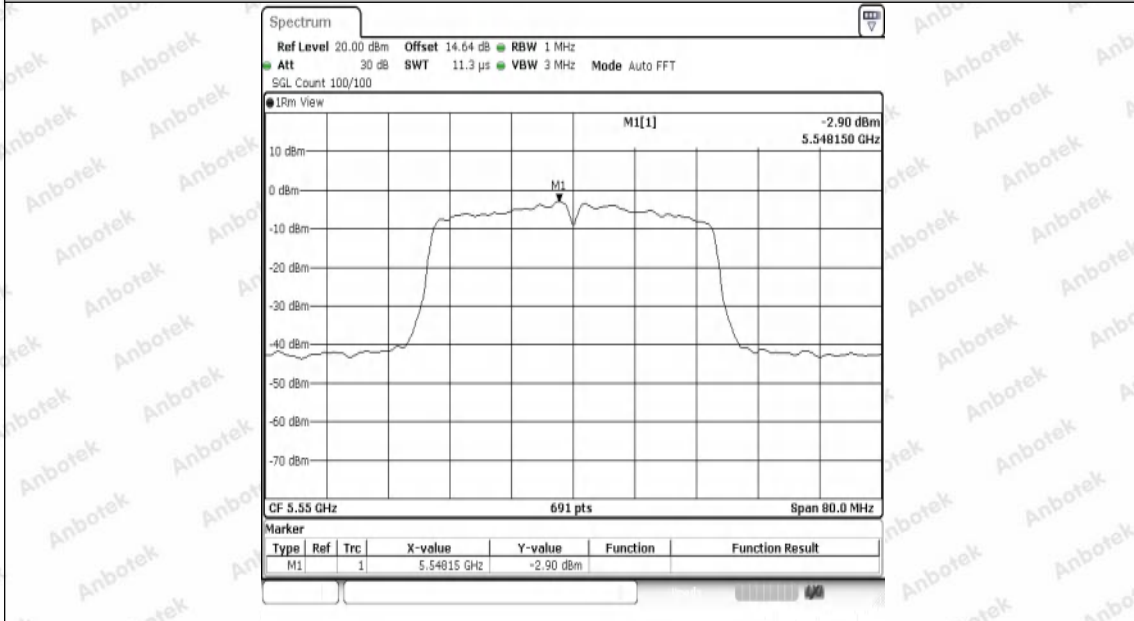

11N40SISO-Ant1-5550-PASS

Shenzhen Anbotek Compliance Laboratory Limited

Address: 1/F., Building D, Sogood Science and Technology Park, Sanwei Community, Hangcheng Street, Bao'an District, Shenzhen, Guangdong, China.
Tel: (86) 0755-26066440 Fax: (86) 0755-26014772 Email: service@anbotek.com

Hotline
400-003-0500
www.anbotek.com.cn