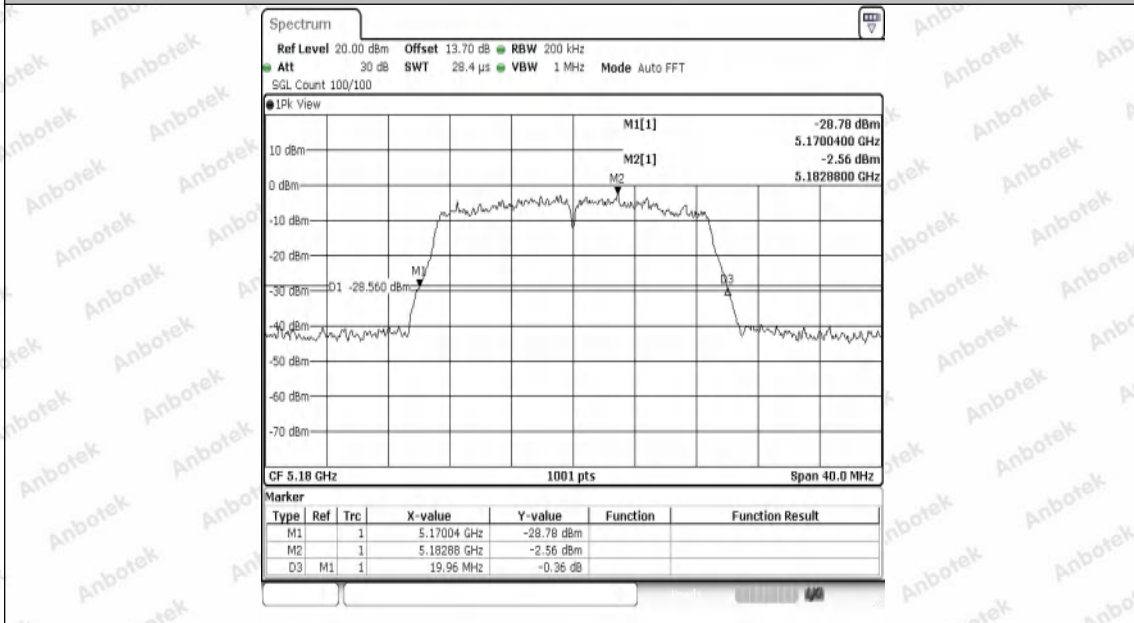

11N20SISO-Ant1-5180