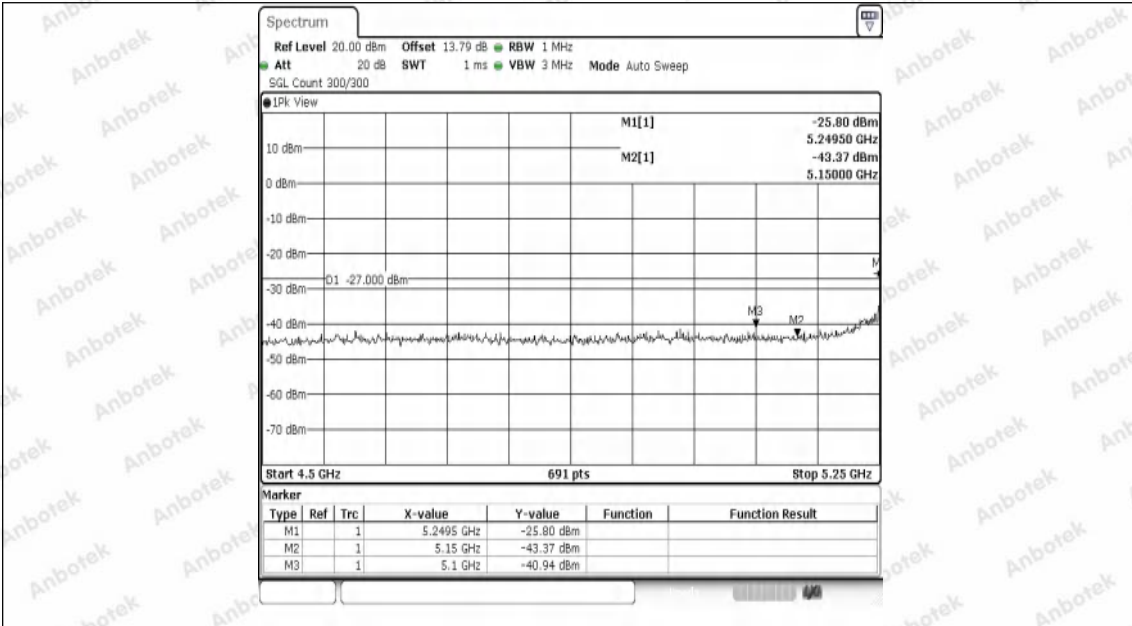

11AC80SISO-Ant1-5290-PASS