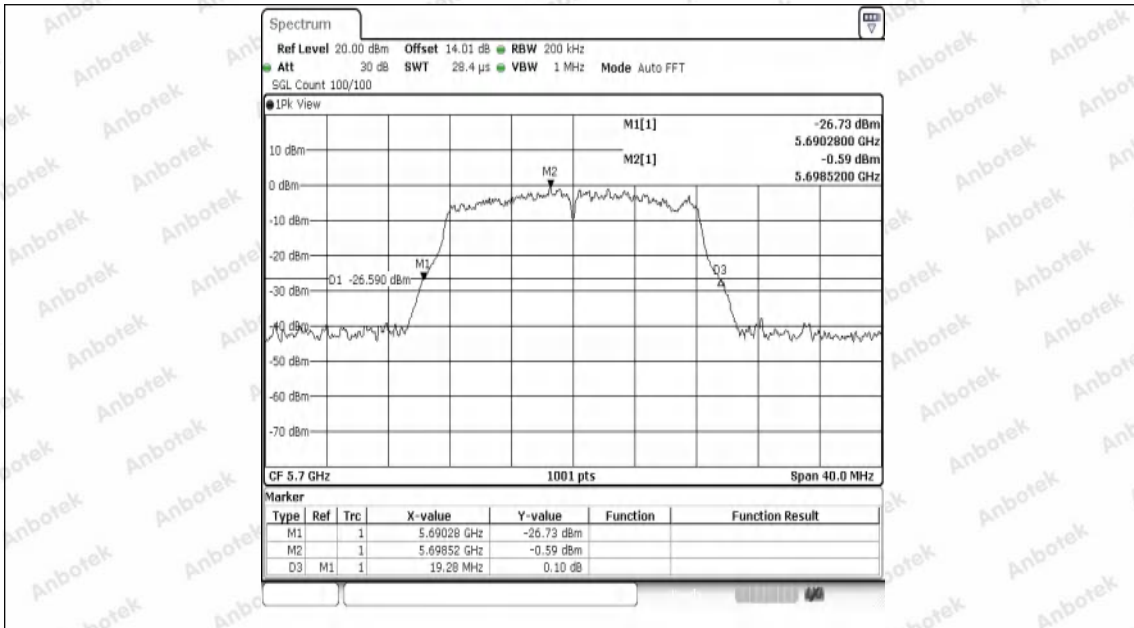

11A-Ant1-5700