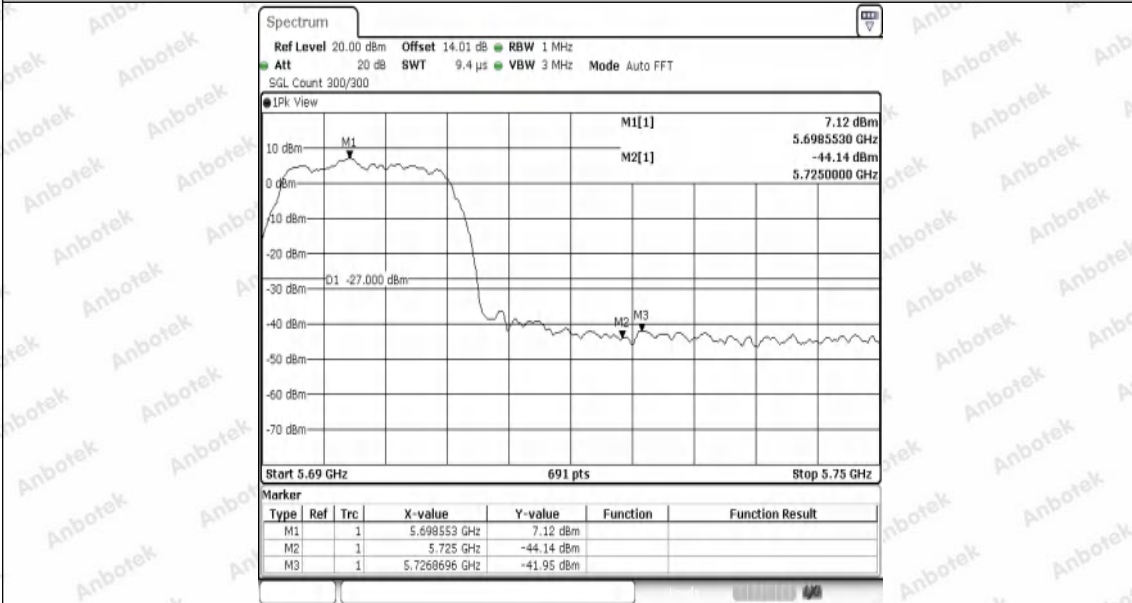

Hotline
400-003-0500
www.anbotek.com.cn

Test Graphs B1/2/3

11A-Ant1-5180-PASS

11A-Ant1-5240-PASS

11A-Ant1-5260-PASS

11A-Ant1-5320-PASS

11A-Ant1-5500-PASS

11A-Ant1-5700-PASS