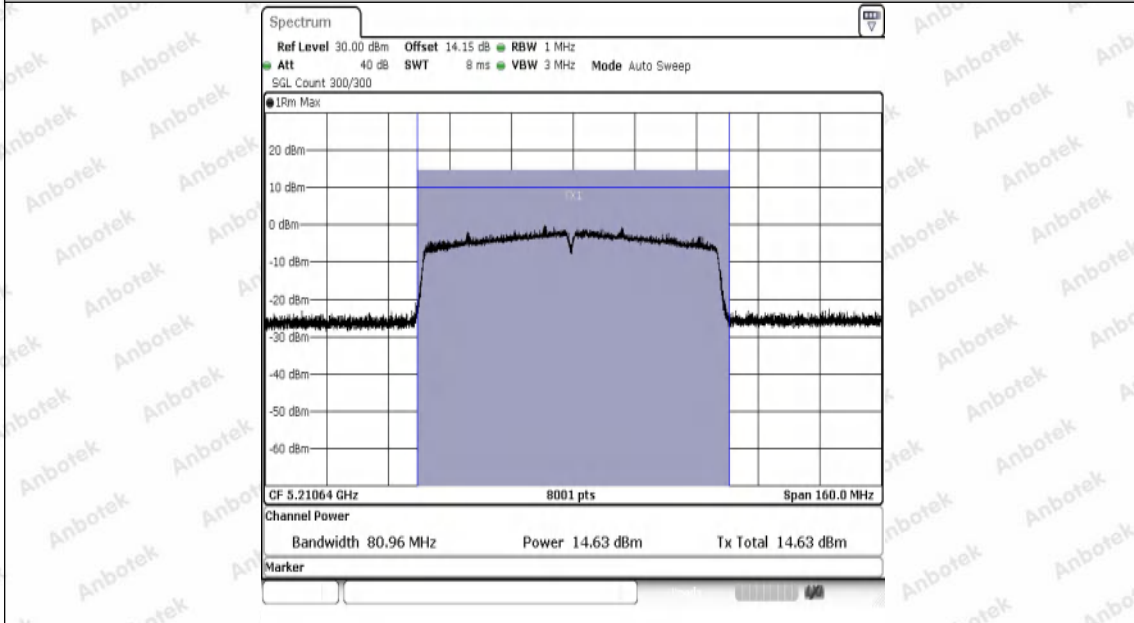

11AC80SISO-Ant1-5210-PASS

Shenzhen Anbotek Compliance Laboratory Limited

Address: 1/F., Building D, Sogood Science and Technology Park, Sanwei Community, Hangcheng Street, Bao'an District, Shenzhen, Guangdong, China.
Tel: (86) 0755-26066440 Fax: (86) 0755-26014772 Email: service@anbotek.com

Hotline
400-003-0500
www.anbotek.com.cn