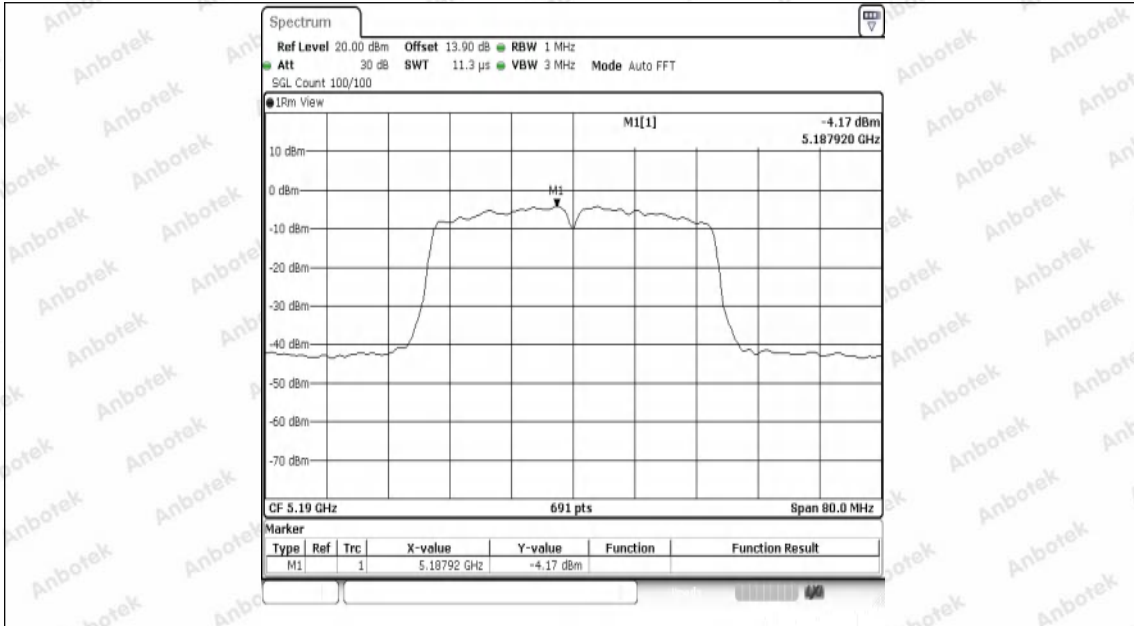

11AC40SISO-Ant1-5190-PASS