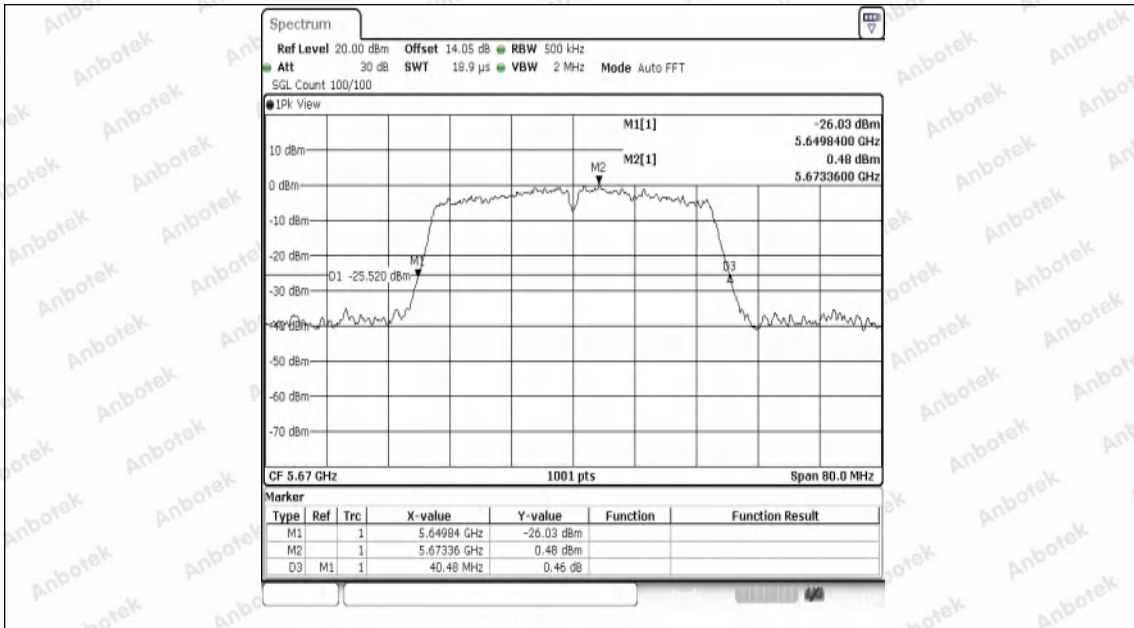

11AC40SISO-Ant1-5670