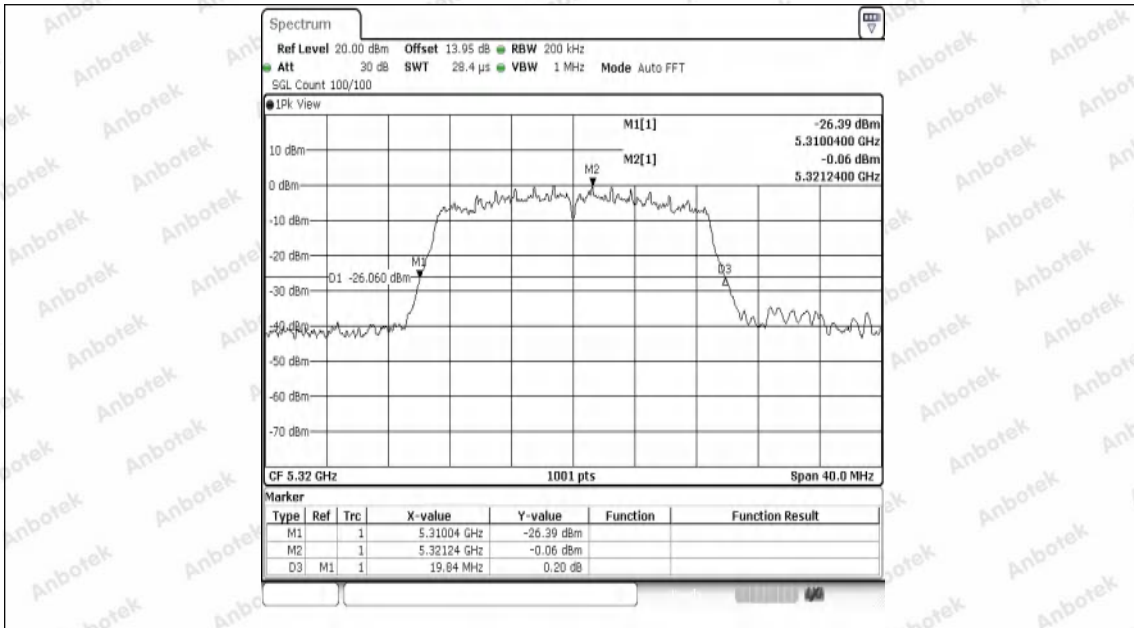

11N20SISO-Ant1-5320