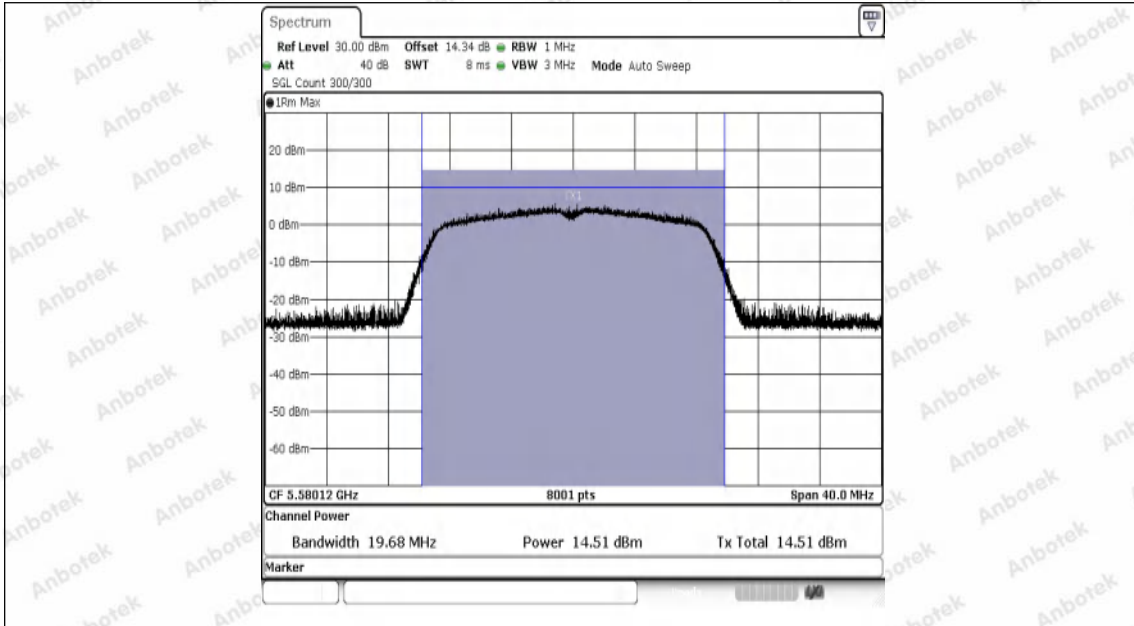

11N20SISO-Ant1-5580-PASS