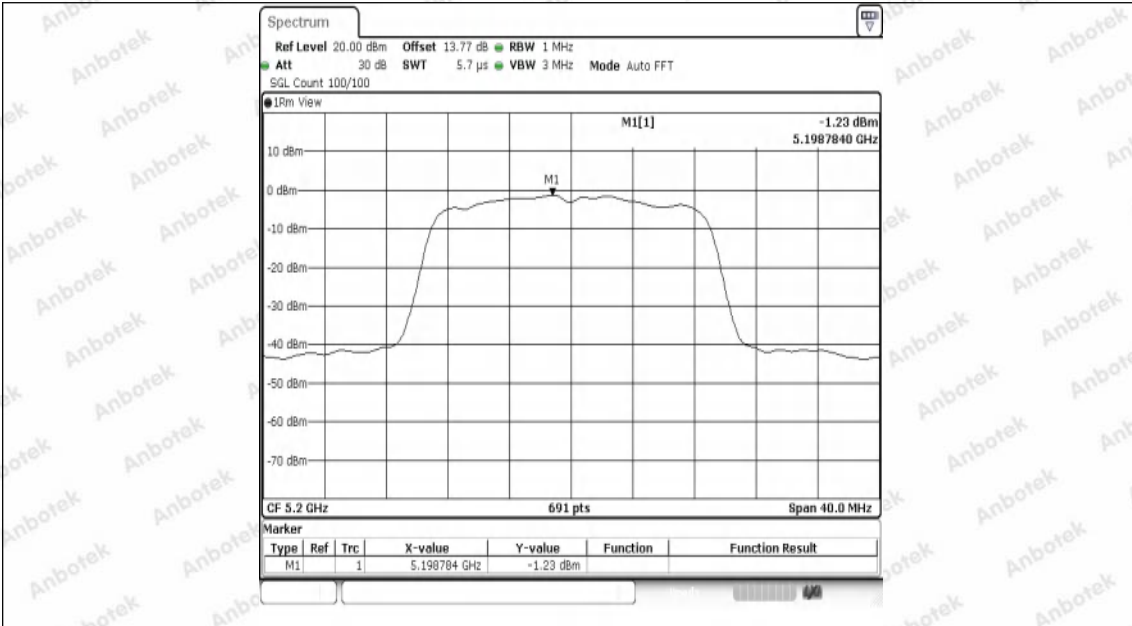

11AC20SISO-Ant1-5200-PASS