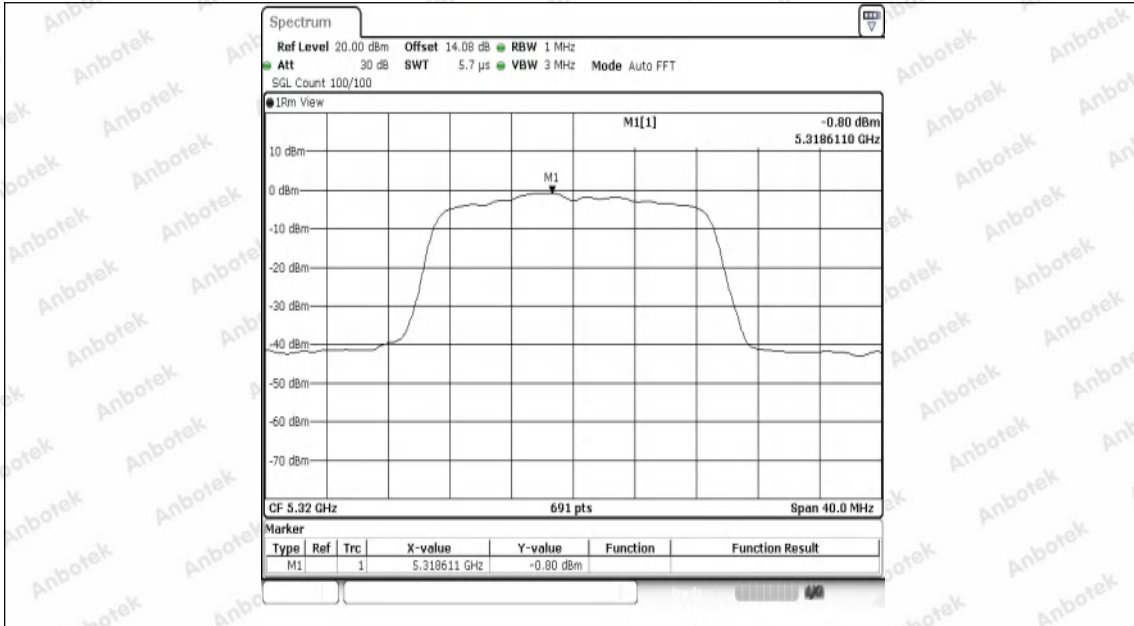

11AC20SISO-Ant1-5320-PASS