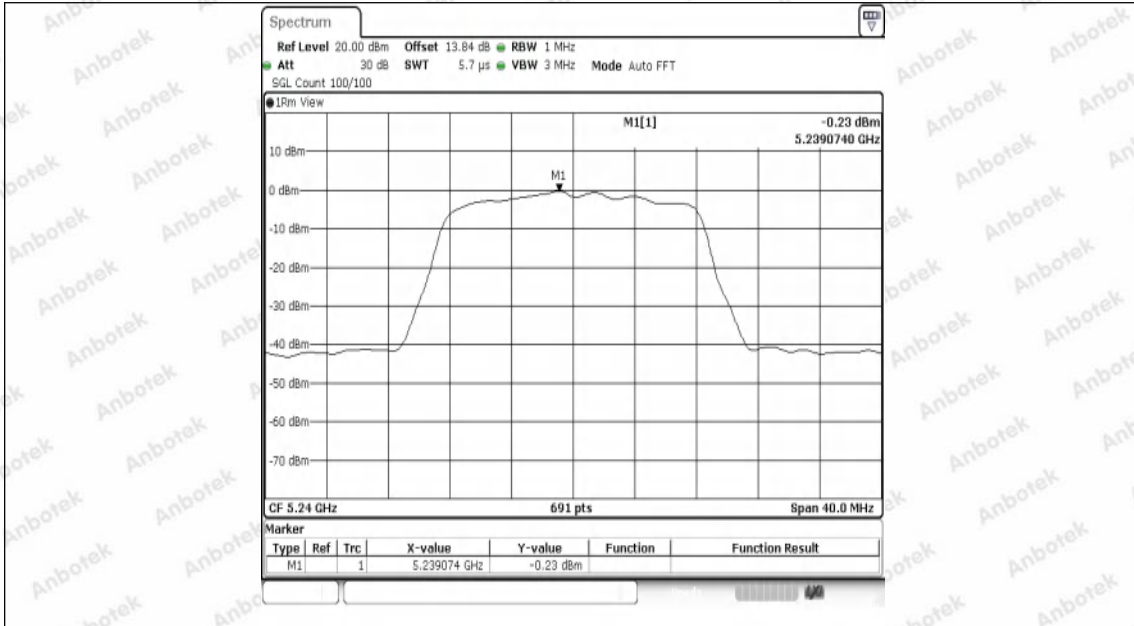

Hotline
400-003-0500
www.anbotek.com.cn

Test Graphs

11A-Ant1-5180-PASS

11A-Ant1-5200-PASS

11A-Ant1-5240-PASS

11A-Ant1-5260-PASS

Shenzhen Anbotek Compliance Laboratory Limited

Address: 1/F., Building D, Sogood Science and Technology Park, Sanwei Community, Hangcheng Street, Bao'an District, Shenzhen, Guangdong, China.
Tel: (86) 0755-26066440 Fax: (86) 0755-26014772 Email: service@anbotek.com