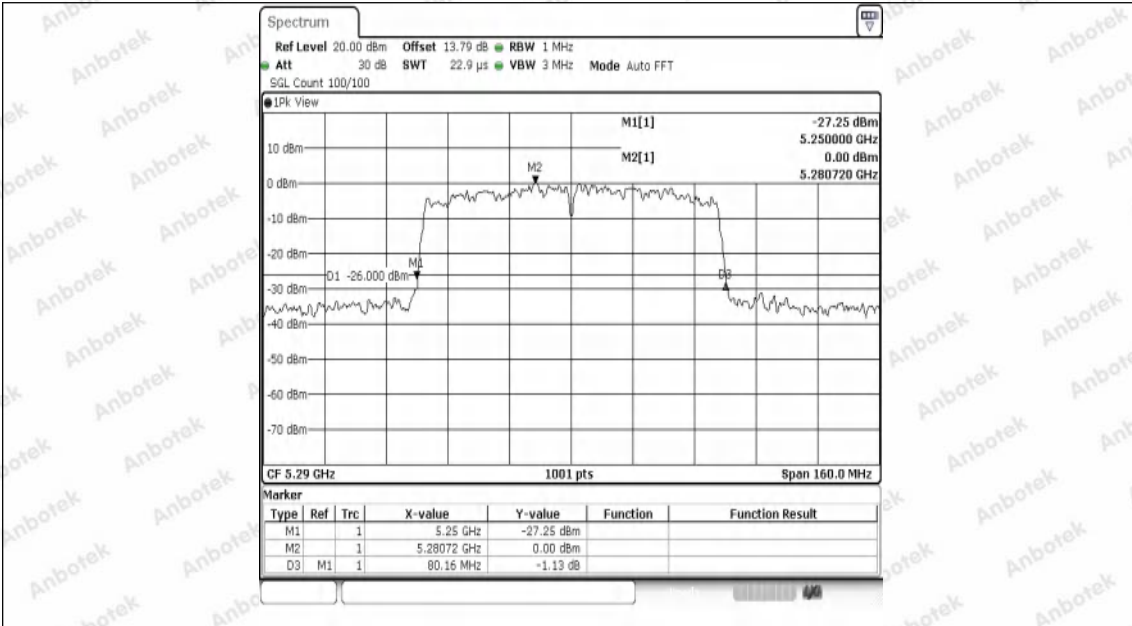

11AC80SISO-Ant1-5290