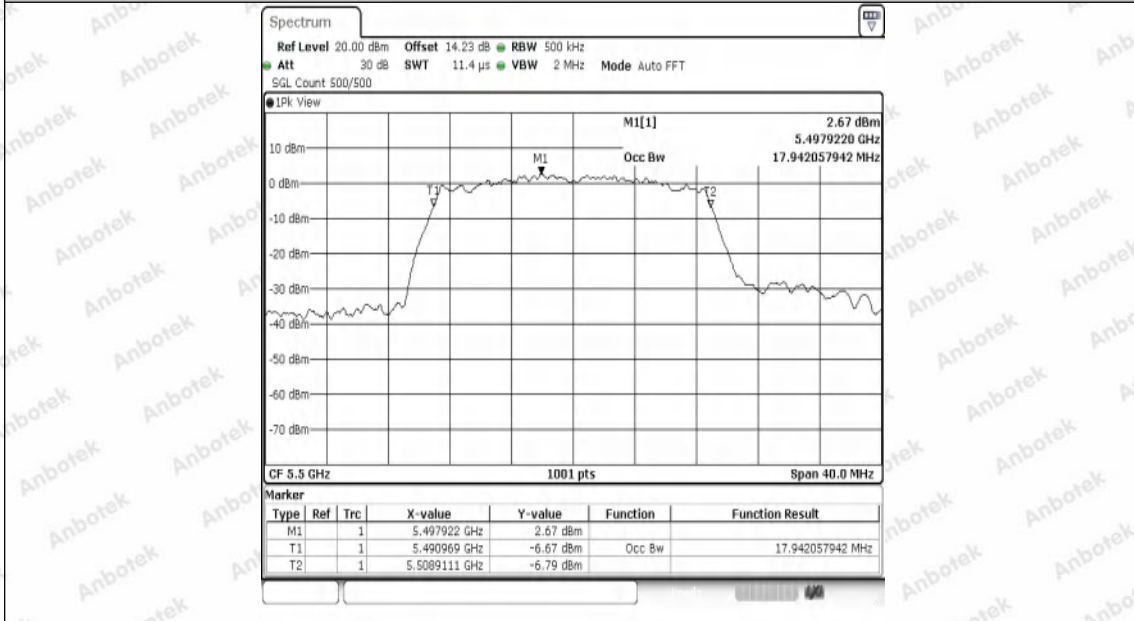

11N20SISO-Ant1-5500

Shenzhen Anbotek Compliance Laboratory Limited

Address: 1/F., Building D, Sogood Science and Technology Park, Sanwei Community, Hangcheng Street, Bao'an District, Shenzhen, Guangdong, China.
Tel: (86) 0755-26066440 Fax: (86) 0755-26014772 Email: service@anbotek.com

Hotline
400-003-0500
www.anbotek.com.cn