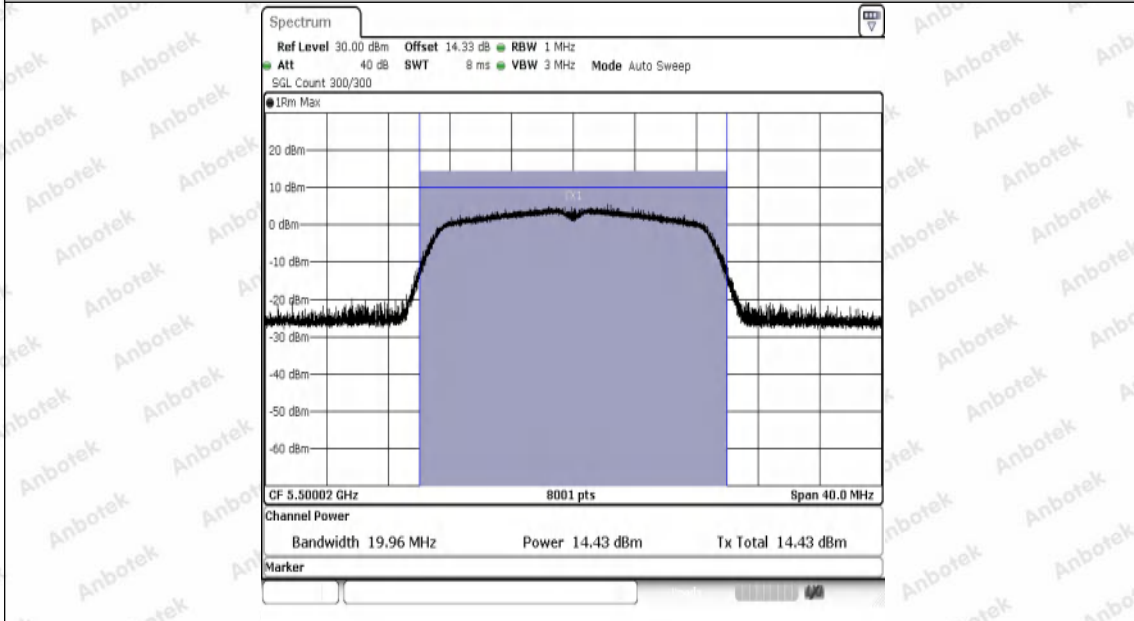

11N20SISO-Ant1-5500-PASS

Shenzhen Anbotek Compliance Laboratory Limited

Address: 1/F., Building D, Sogood Science and Technology Park, Sanwei Community, Hangcheng Street, Bao'an District, Shenzhen, Guangdong, China.
Tel: (86) 0755-26066440 Fax: (86) 0755-26014772 Email: service@anbotek.com

Hotline
400-003-0500
www.anbotek.com.cn