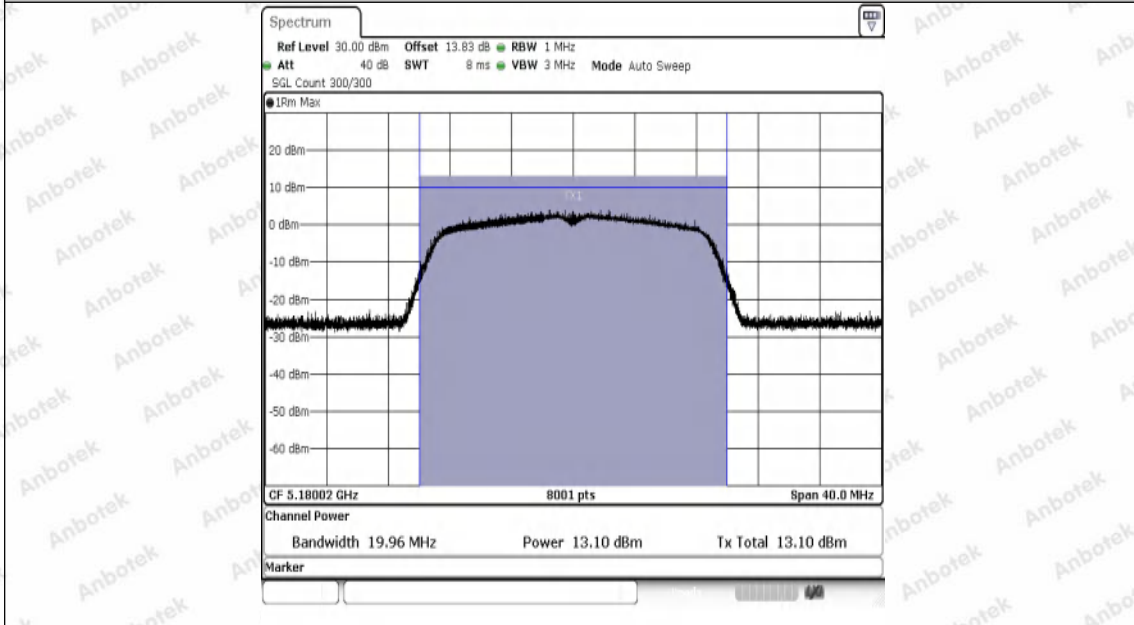

11N20SISO-Ant1-5180-PASS

Shenzhen Anbotek Compliance Laboratory Limited

Address: 1/F., Building D, Sogood Science and Technology Park, Sanwei Community, Hangcheng Street, Bao'an District, Shenzhen, Guangdong, China.
Tel: (86) 0755-26066440 Fax: (86) 0755-26014772 Email: service@anbotek.com

Hotline
400-003-0500
www.anbotek.com.cn