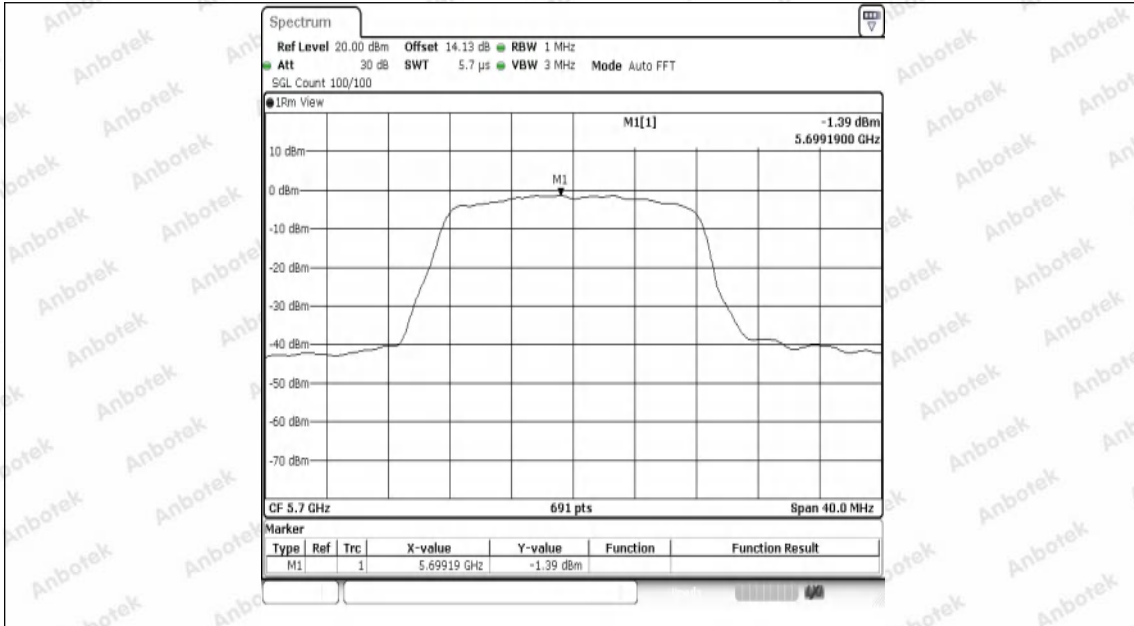

11A-Ant1-5700-PASS