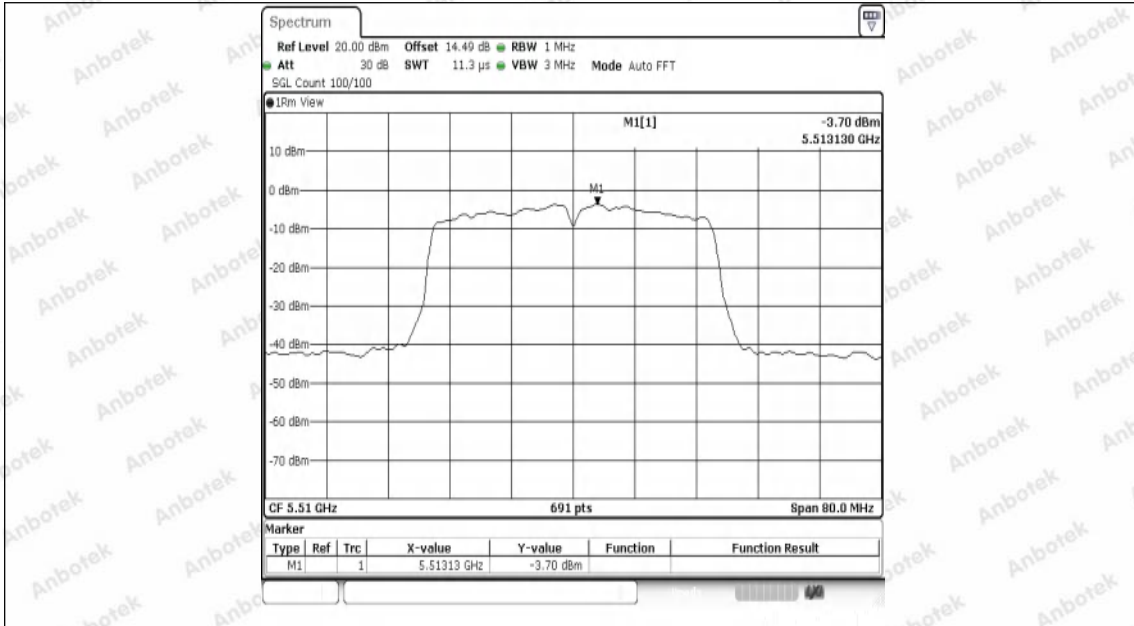

11AC40SISO-Ant1-5510-PASS