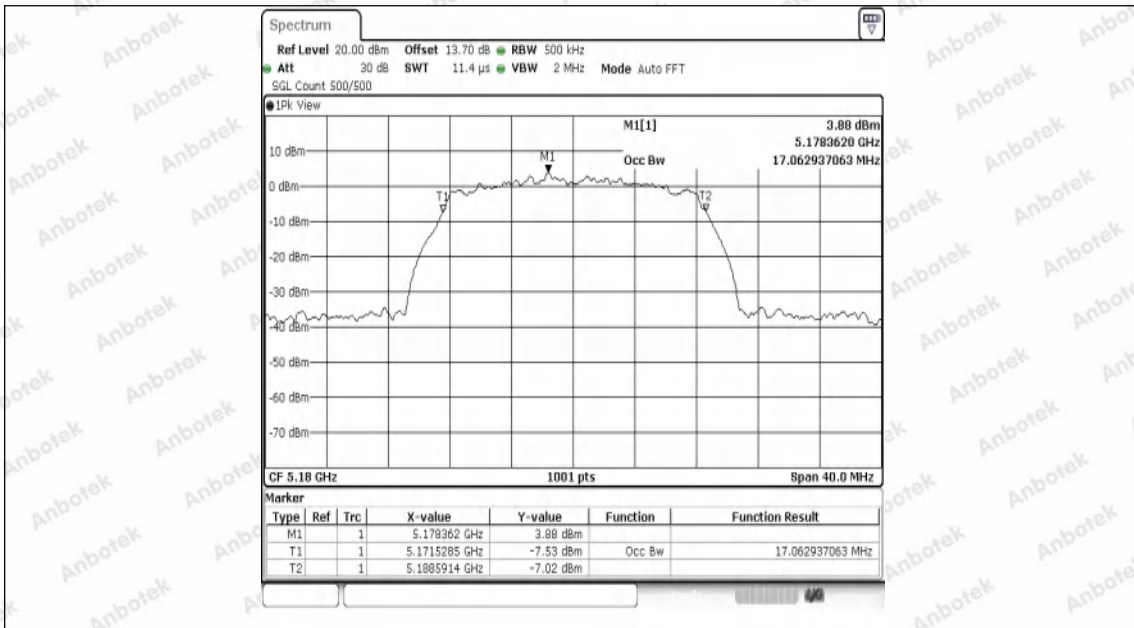

Test Graphs

11A-Ant1-5180