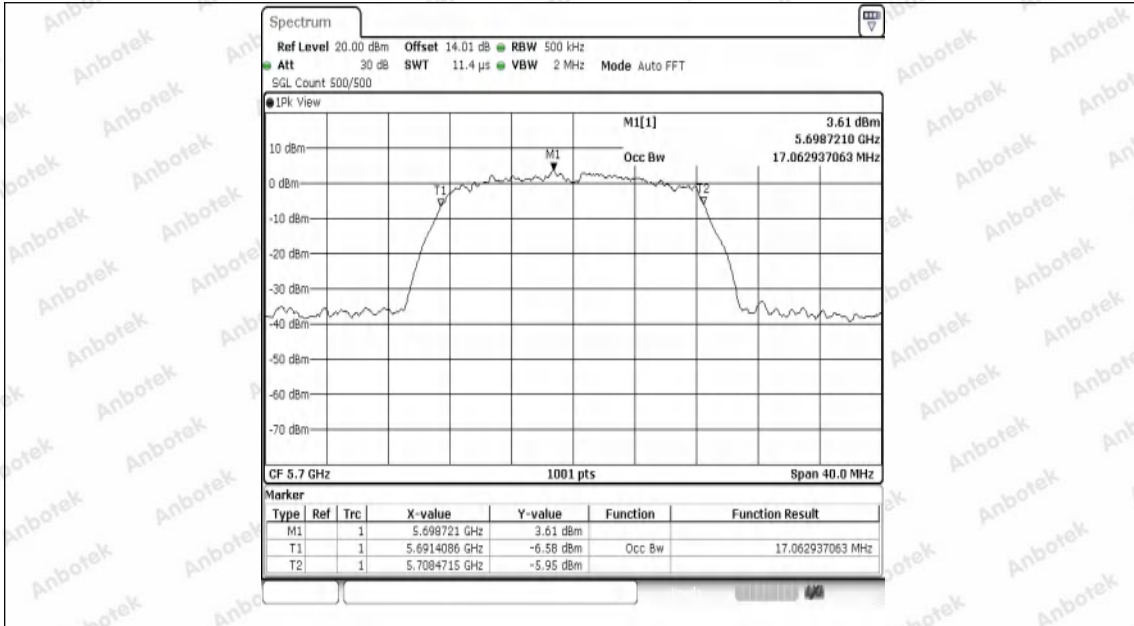

11A-Ant1-5700