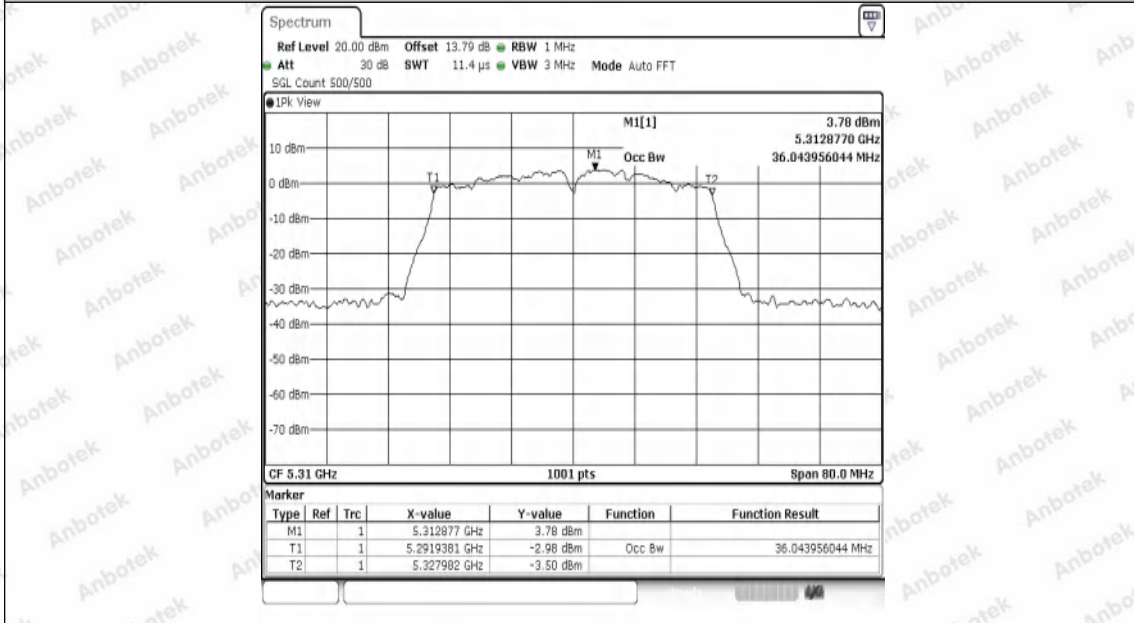

11AC40SISO-Ant1-5310

Shenzhen Anbotek Compliance Laboratory Limited

Address: 1/F., Building D, Sogood Science and Technology Park, Sanwei Community, Hangcheng Street, Bao'an District, Shenzhen, Guangdong, China.
Tel: (86) 0755-26066440 Fax: (86) 0755-26014772 Email: service@anbotek.com

Hotline
400-003-0500
www.anbotek.com.cn