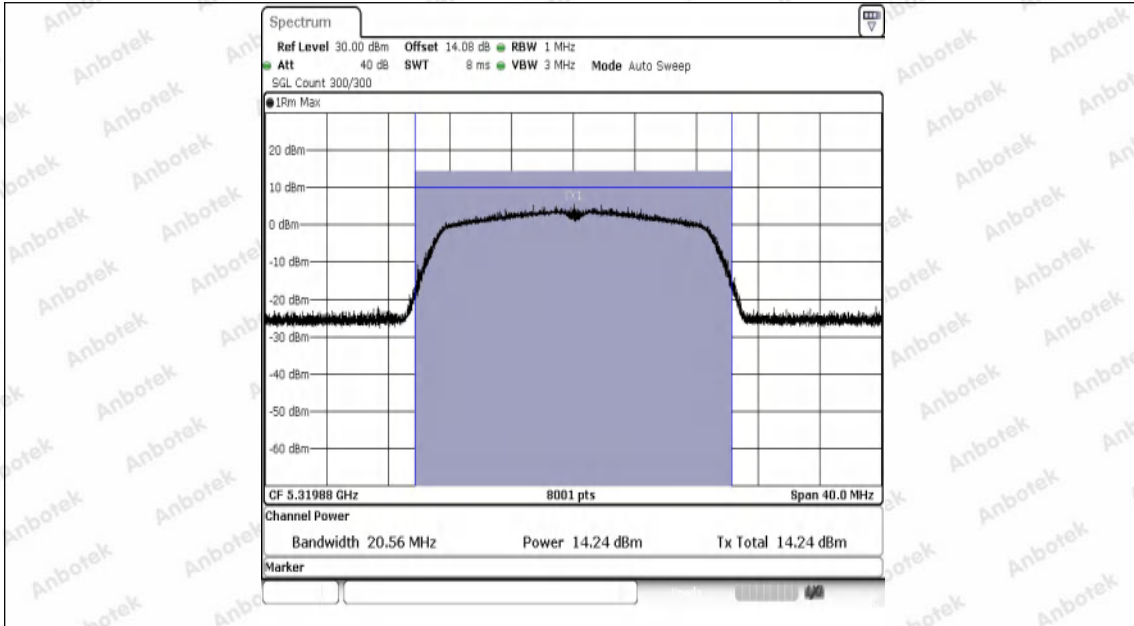

Hotline
400-003-0500
www.anbotek.com.cn

11AC20SISO-Ant1-5200-PASS

11AC20SISO-Ant1-5240-PASS

11AC20SISO-Ant1-5260-PASS

11AC20SISO-Ant1-5300-PASS

11AC20SISO-Ant1-5320-PASS

11AC20SISO-Ant1-5500-PASS

11AC20SISO-Ant1-5580-PASS