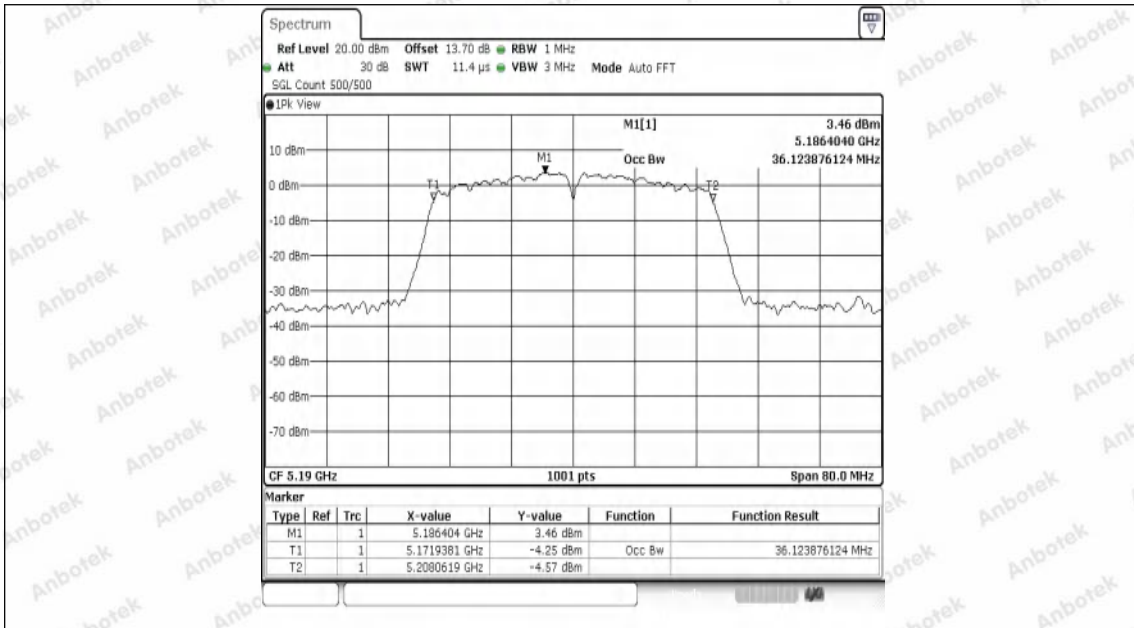

11AC40SISO-Ant1-5190