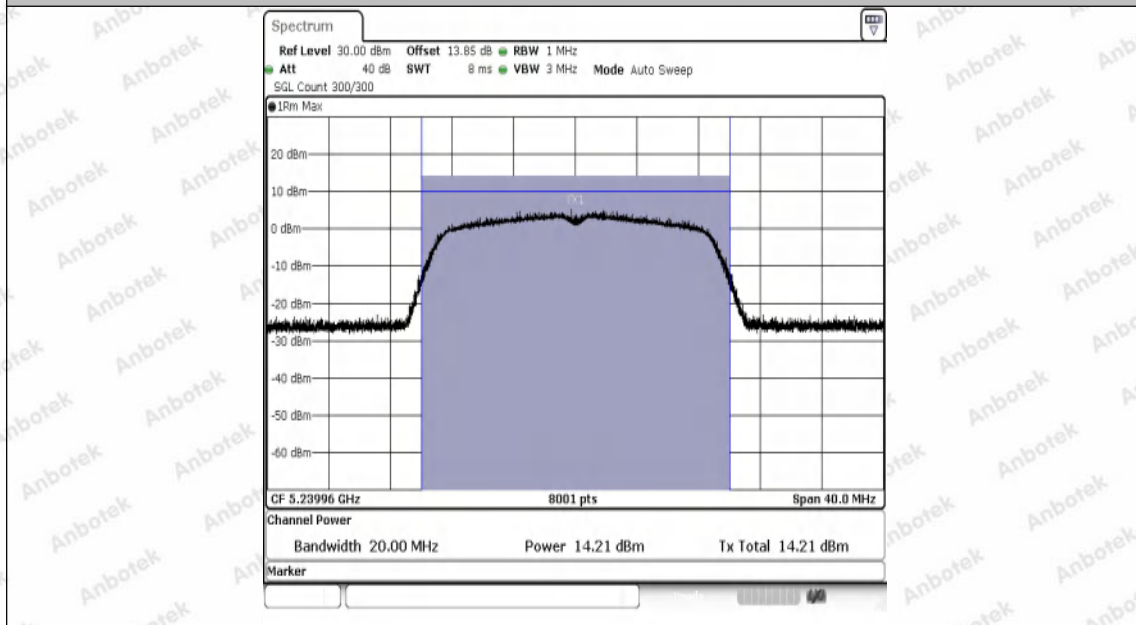

11N20SISO-Ant1-5240-PASS