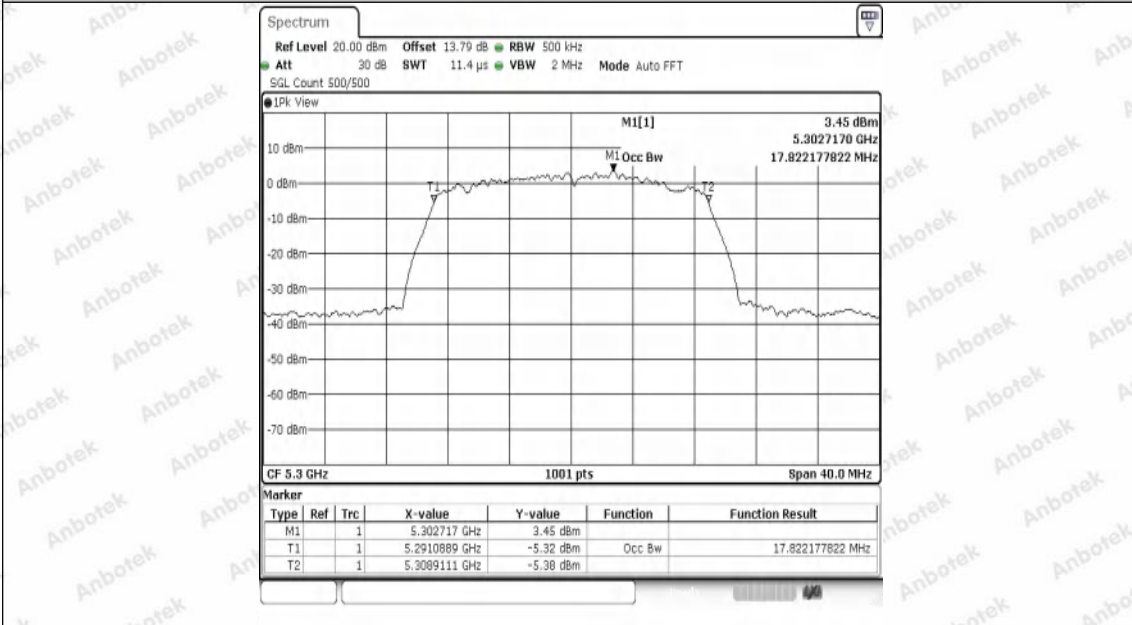

11AC20SISO-Ant1-5300

Shenzhen Anbotek Compliance Laboratory Limited

Address: 1/F., Building D, Sogood Science and Technology Park, Sanwei Community, Hangcheng Street, Bao'an District, Shenzhen, Guangdong, China.
Tel: (86) 0755-26066440 Fax: (86) 0755-26014772 Email: service@anbotek.com

Hotline
400-003-0500
www.anbotek.com.cn