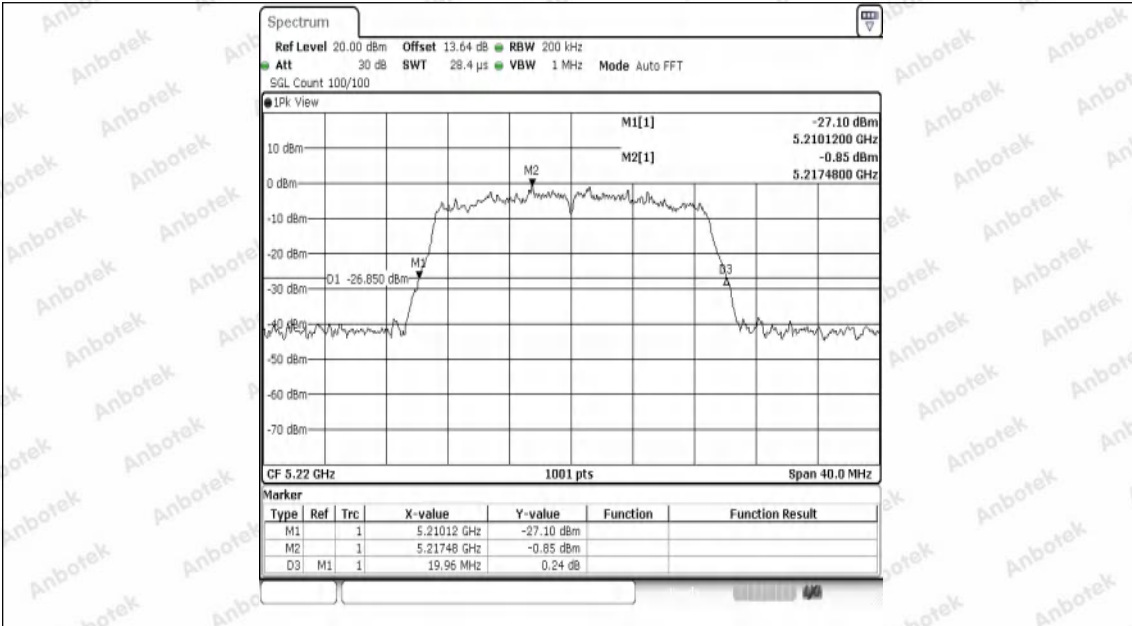

11N20SISO-Ant1-5220