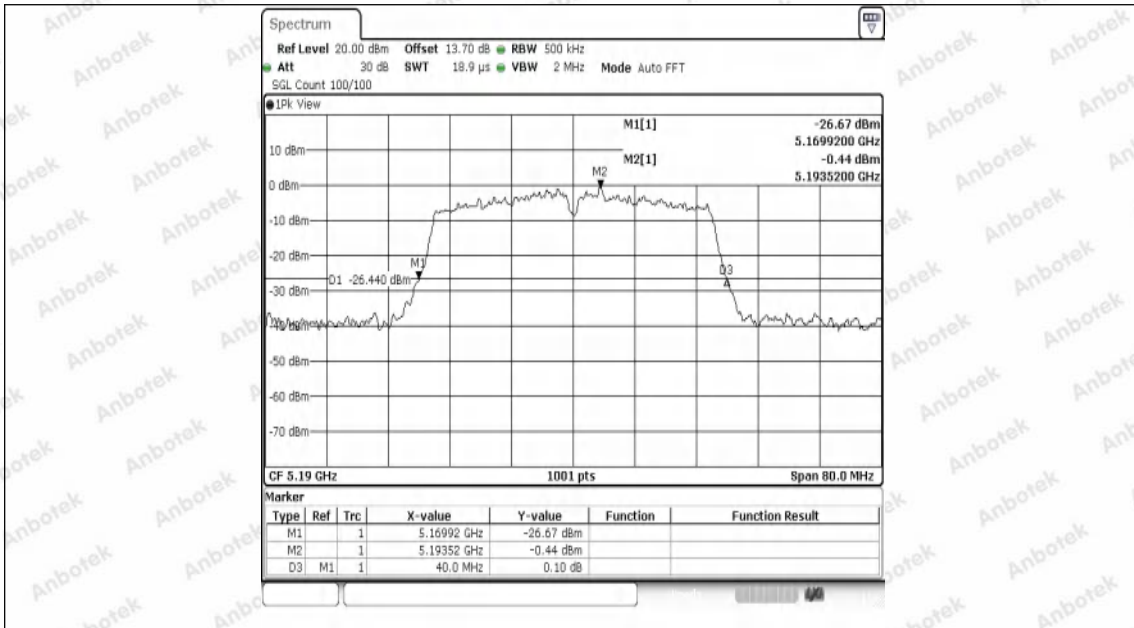

11N40SISO-Ant1-5190