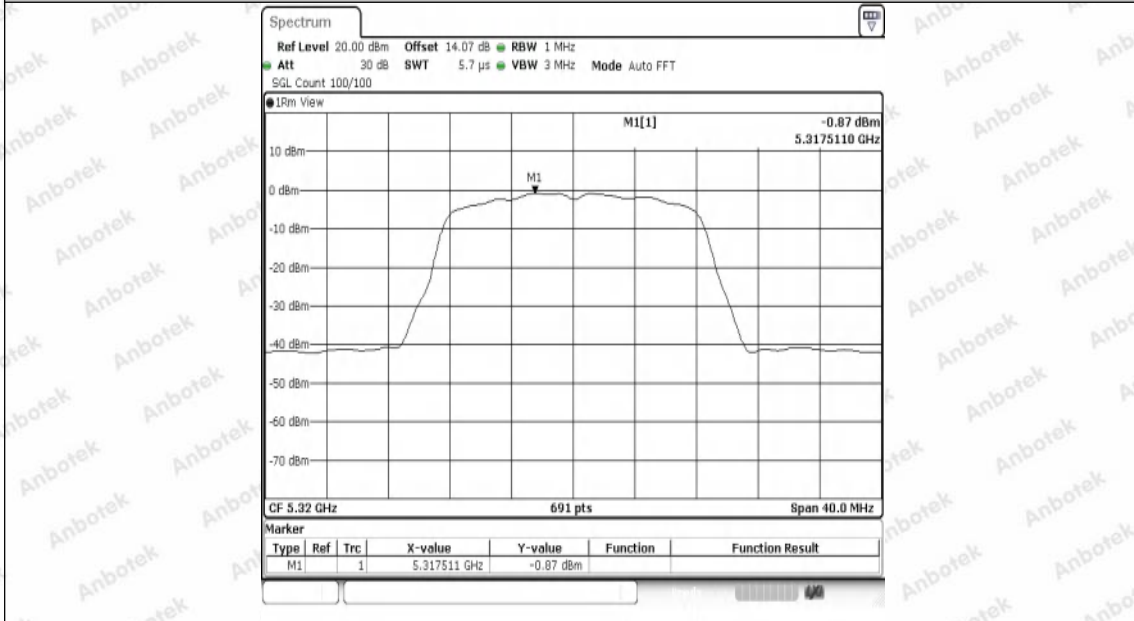

11A-Ant1-5320-PASS

Shenzhen Anbotek Compliance Laboratory Limited

Address: 1/F., Building D, Sogood Science and Technology Park, Sanwei Community, Hangcheng Street, Bao'an District, Shenzhen, Guangdong, China.
Tel: (86) 0755-26066440 Fax: (86) 0755-26014772 Email: service@anbotek.com

Hotline
400-003-0500
www.anbotek.com.cn