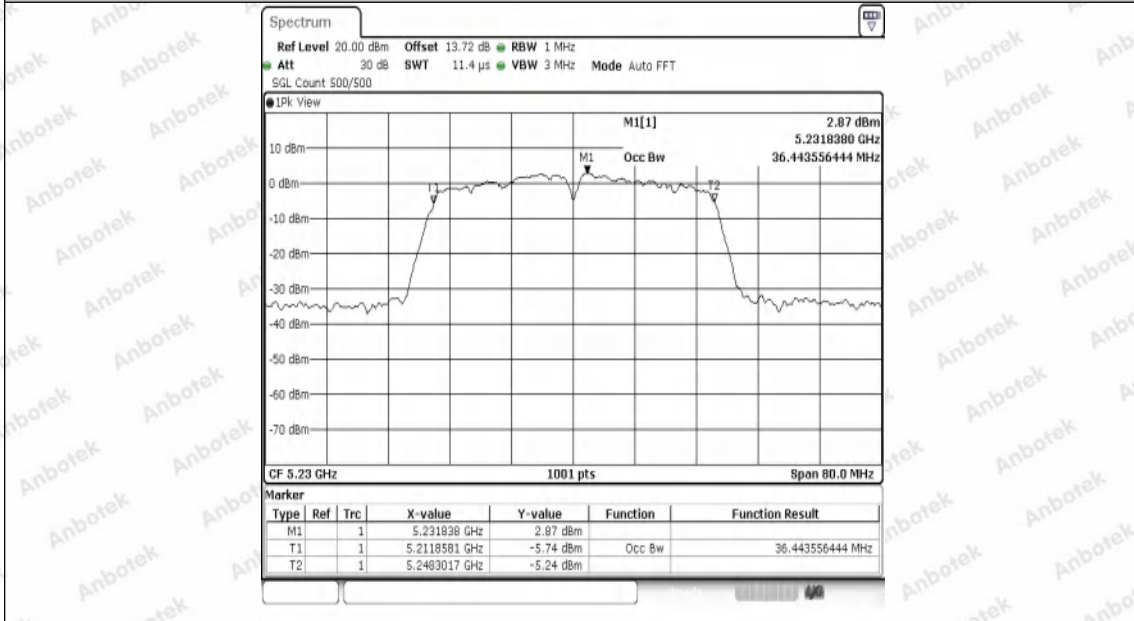

11N40SISO-Ant1-5230

Shenzhen Anbotek Compliance Laboratory Limited

Address: 1/F., Building D, Sogood Science and Technology Park, Sanwei Community, Hangcheng Street, Bao'an District, Shenzhen, Guangdong, China.
Tel: (86) 0755-26066440 Fax: (86) 0755-26014772 Email: service@anbotek.com

Hotline
400-003-0500
www.anbotek.com.cn