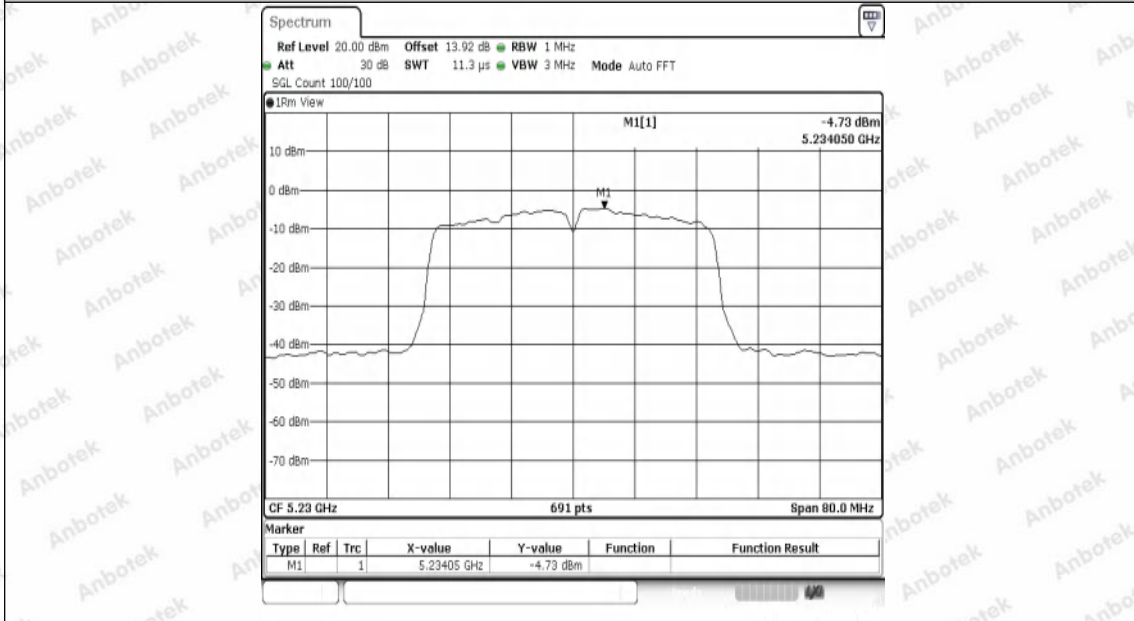

11N40SISO-Ant1-5230-PASS

Shenzhen Anbotek Compliance Laboratory Limited

Address: 1/F., Building D, Sogood Science and Technology Park, Sanwei Community, Hangcheng Street, Bao'an District, Shenzhen, Guangdong, China.
Tel: (86) 0755-26066440 Fax: (86) 0755-26014772 Email: service@anbotek.com

Hotline
400-003-0500
www.anbotek.com.cn