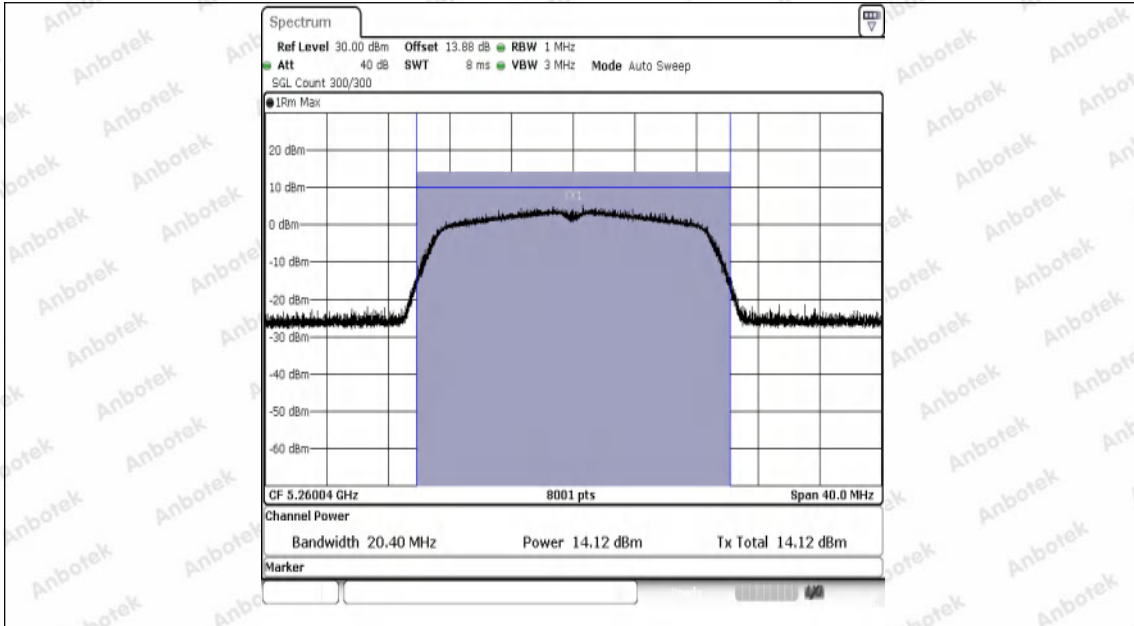

11N20SISO-Ant1-5260-PASS