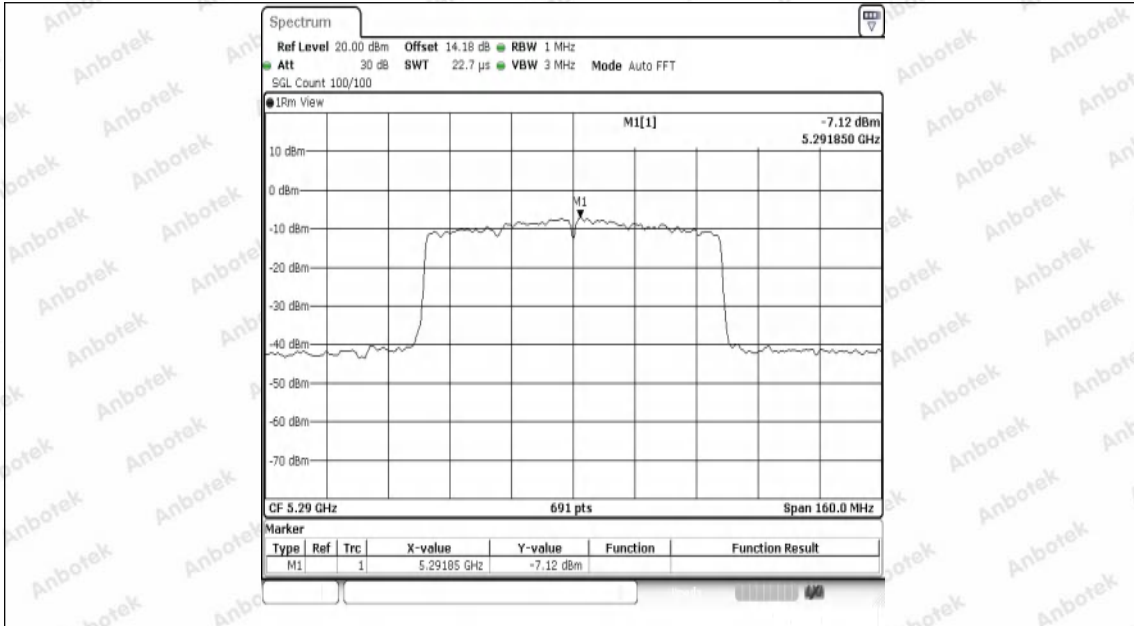

11AC80SISO-Ant1-5290-PASS