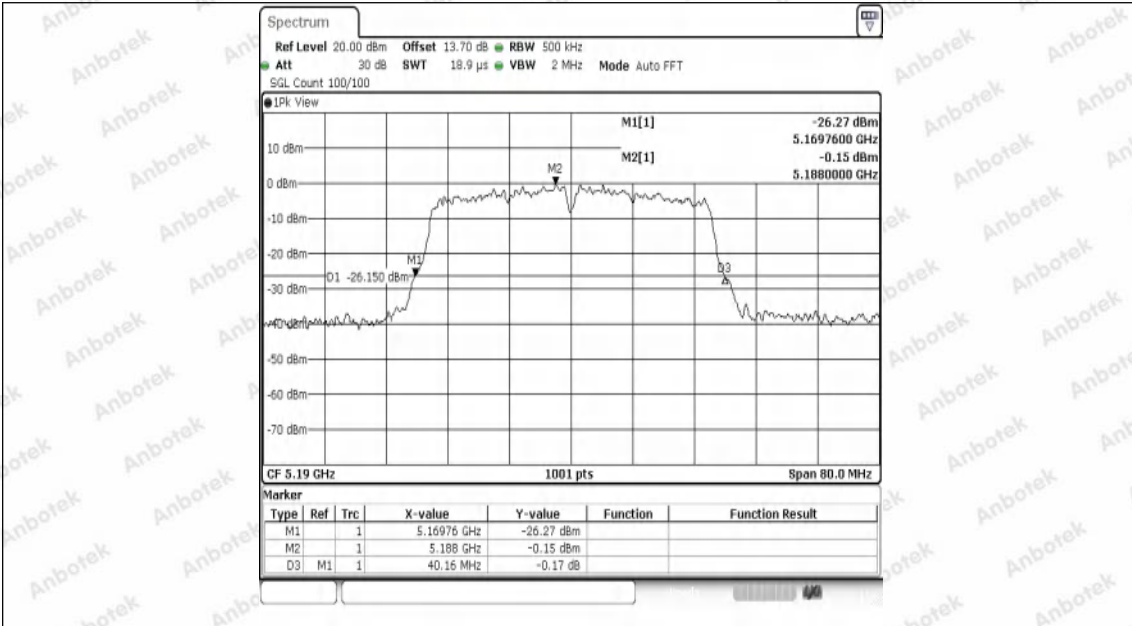

11AC40SISO-Ant1-5190