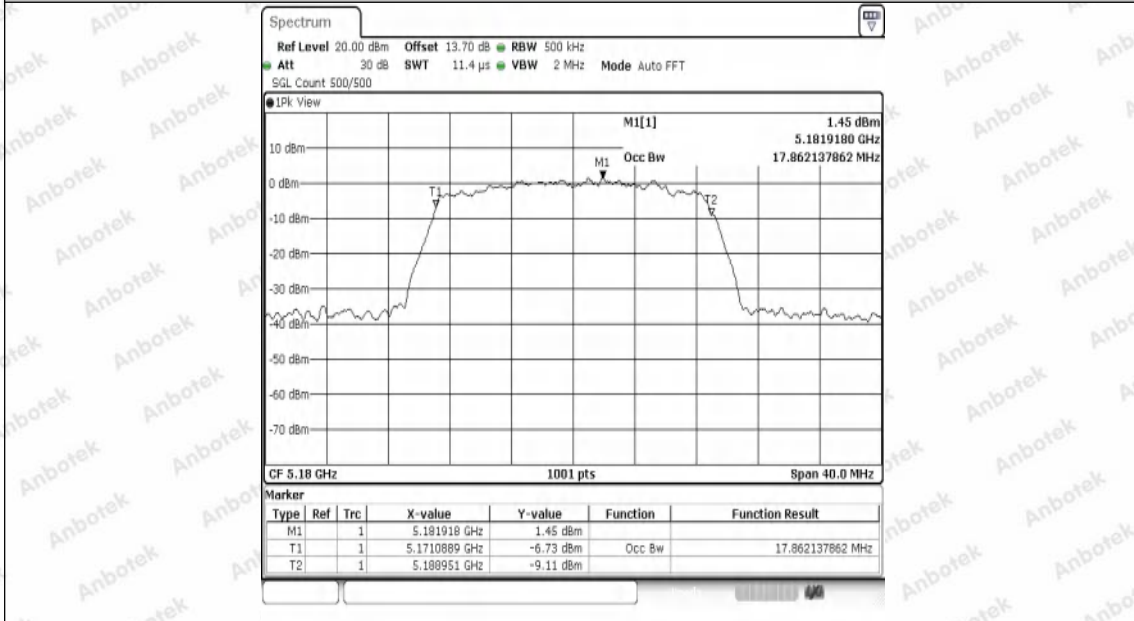

11N20SISO-Ant1-5180

Shenzhen Anbotek Compliance Laboratory Limited

Address: 1/F., Building D, Sogood Science and Technology Park, Sanwei Community, Hangcheng Street, Bao'an District, Shenzhen, Guangdong, China.
Tel: (86) 0755-26066440 Fax: (86) 0755-26014772 Email: service@anbotek.com

Hotline
400-003-0500
www.anbotek.com.cn