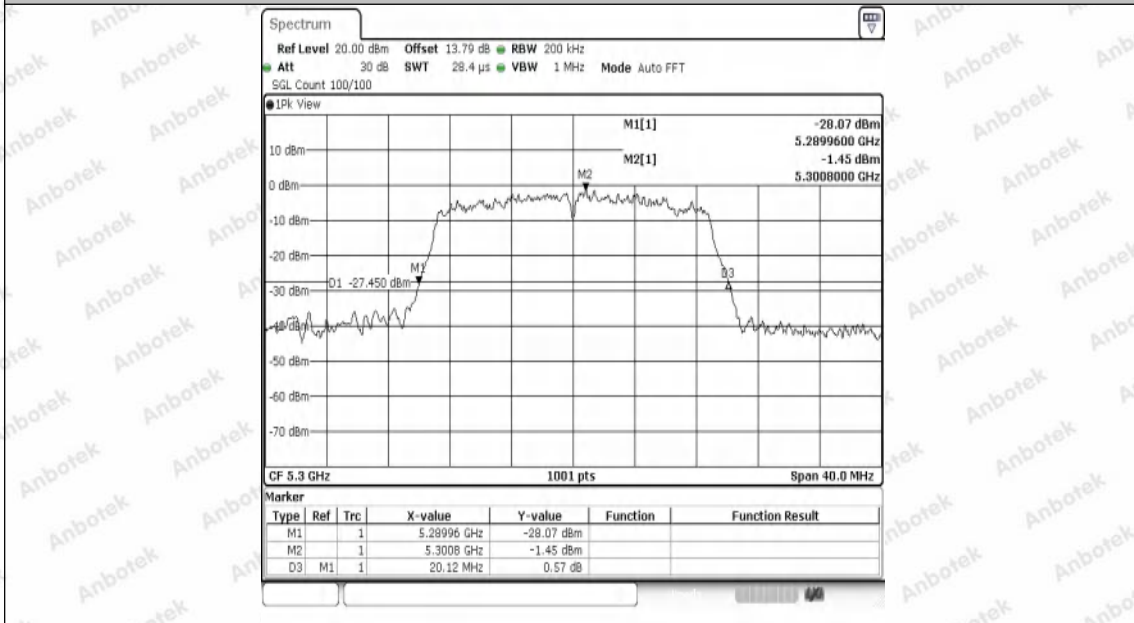

11N20SISO-Ant1-5300