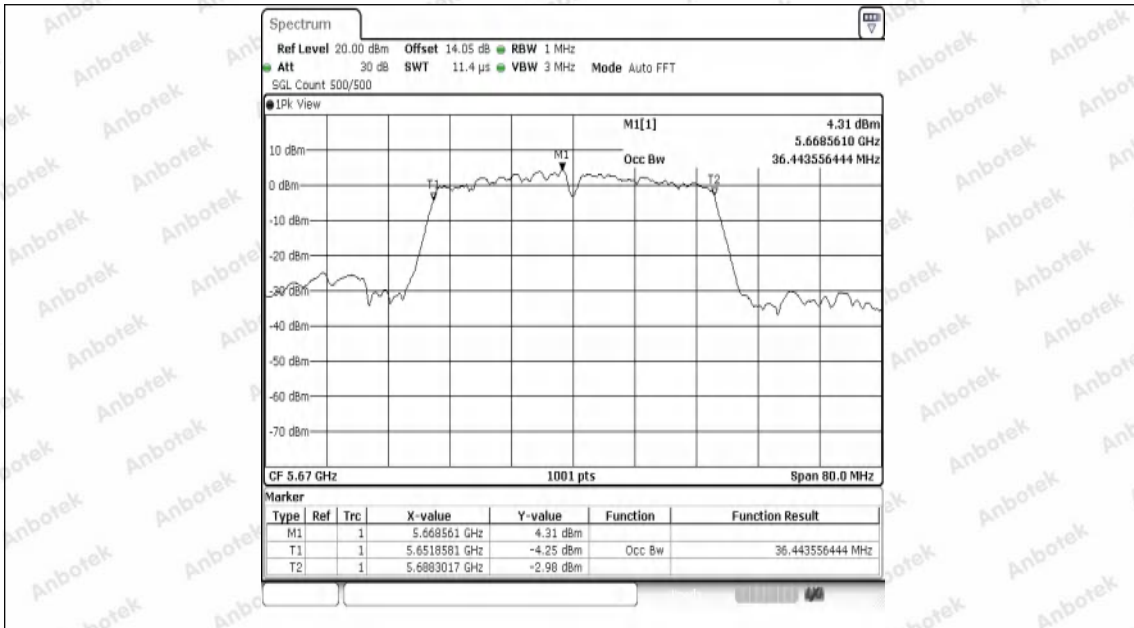

11N40SISO-Ant1-5670