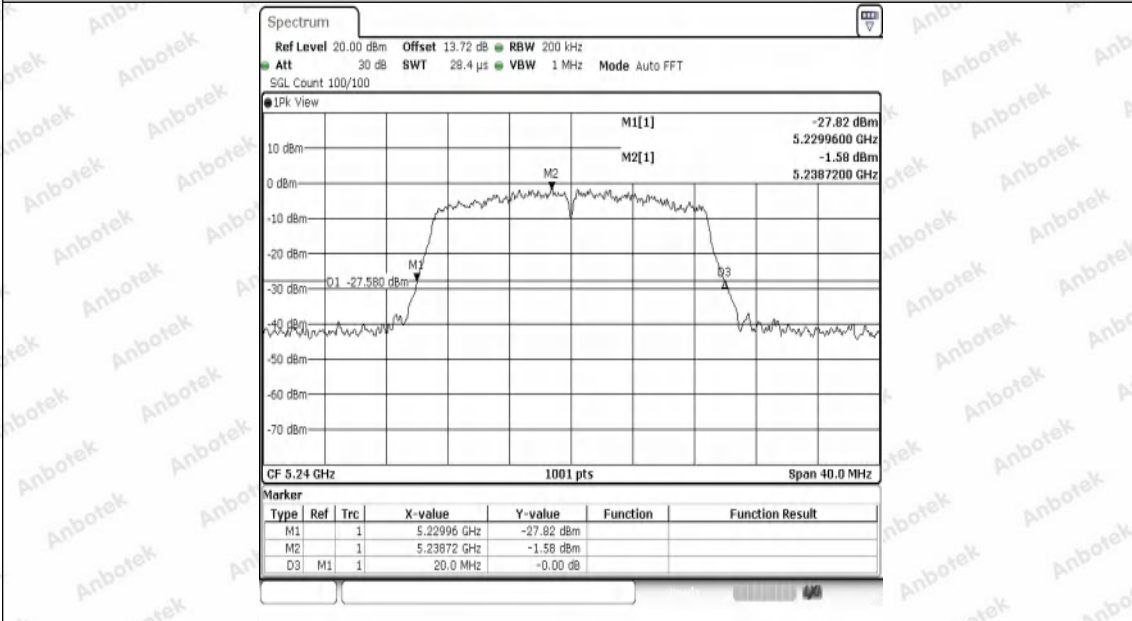

11N20SISO-Ant1-5240

Shenzhen Anbotek Compliance Laboratory Limited

Address: 1/F., Building D, Sogood Science and Technology Park, Sanwei Community, Hangcheng Street, Bao'an District, Shenzhen, Guangdong, China.
Tel: (86) 0755-26066440 Fax: (86) 0755-26014772 Email: service@anbotek.com

Hotline
400-003-0500
www.anbotek.com.cn