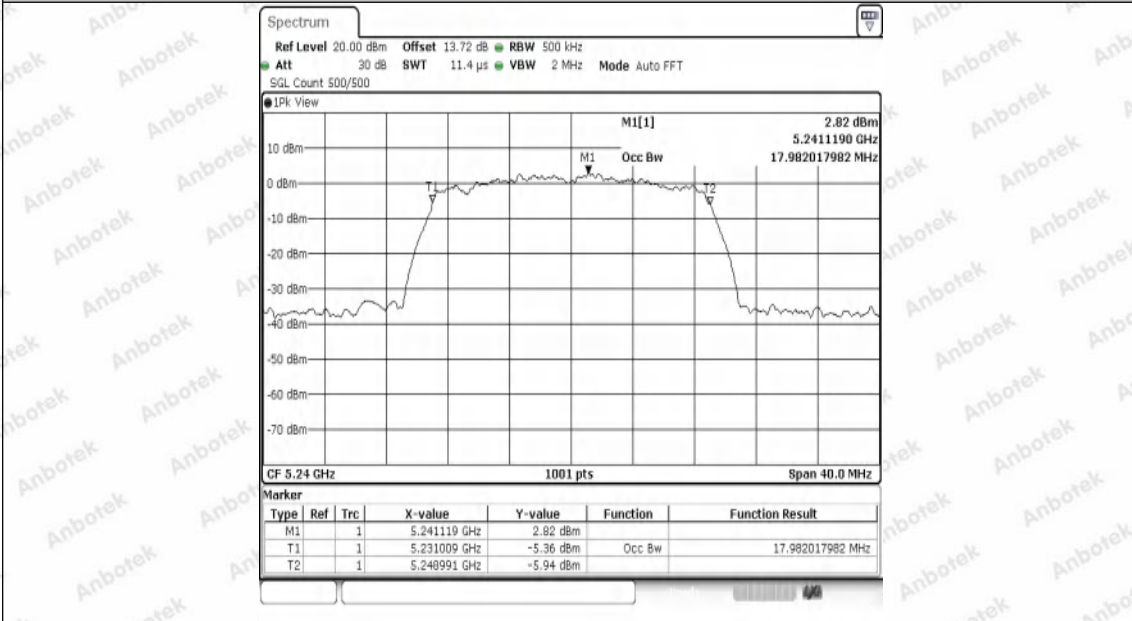

11N20SISO-Ant1-5240

Shenzhen Anbotek Compliance Laboratory Limited

Address: 1/F., Building D, Sogood Science and Technology Park, Sanwei Community, Hangcheng Street, Bao'an District, Shenzhen, Guangdong, China.
Tel: (86) 0755-26066440 Fax: (86) 0755-26014772 Email: service@anbotek.com

Hotline
400-003-0500
www.anbotek.com.cn