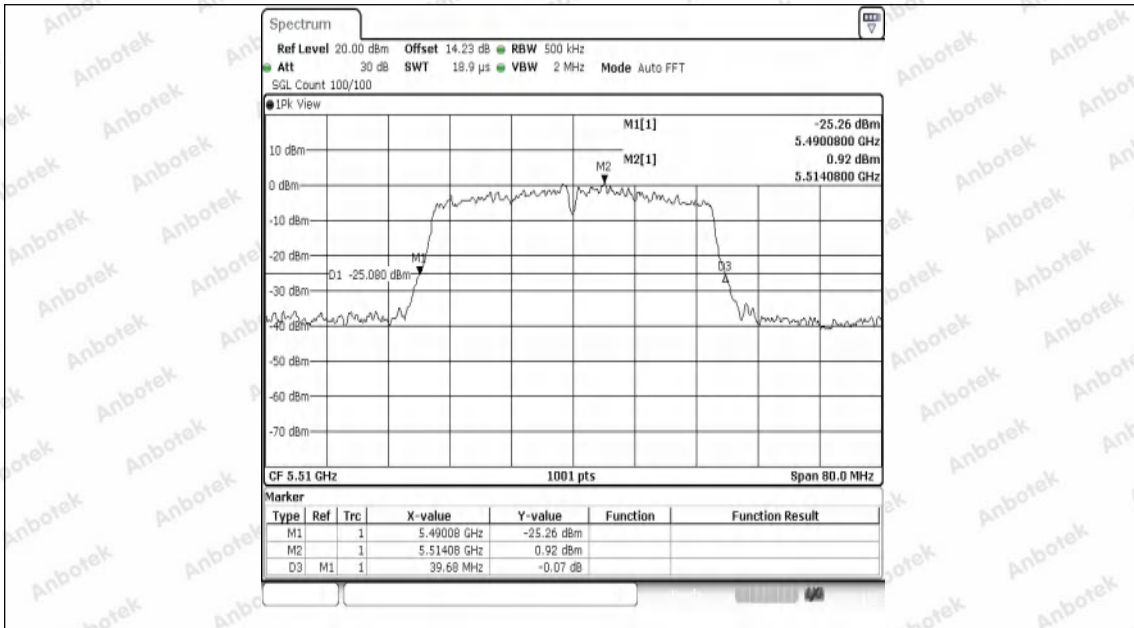

11AC40SISO-Ant1-5510