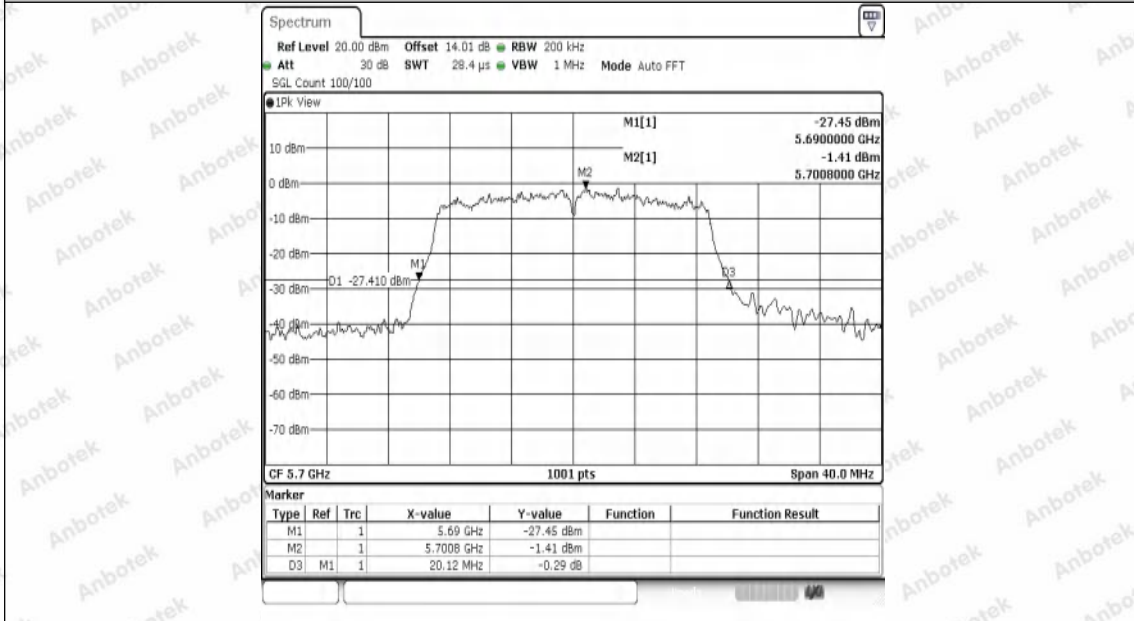

11N20SISO-Ant1-5700

Shenzhen Anbotek Compliance Laboratory Limited

Address: 1/F., Building D, Sogood Science and Technology Park, Sanwei Community, Hangcheng Street, Bao'an District, Shenzhen, Guangdong, China.
Tel: (86) 0755-26066440 Fax: (86) 0755-26014772 Email: service@anbotek.com

Hotline
400-003-0500
www.anbotek.com.cn