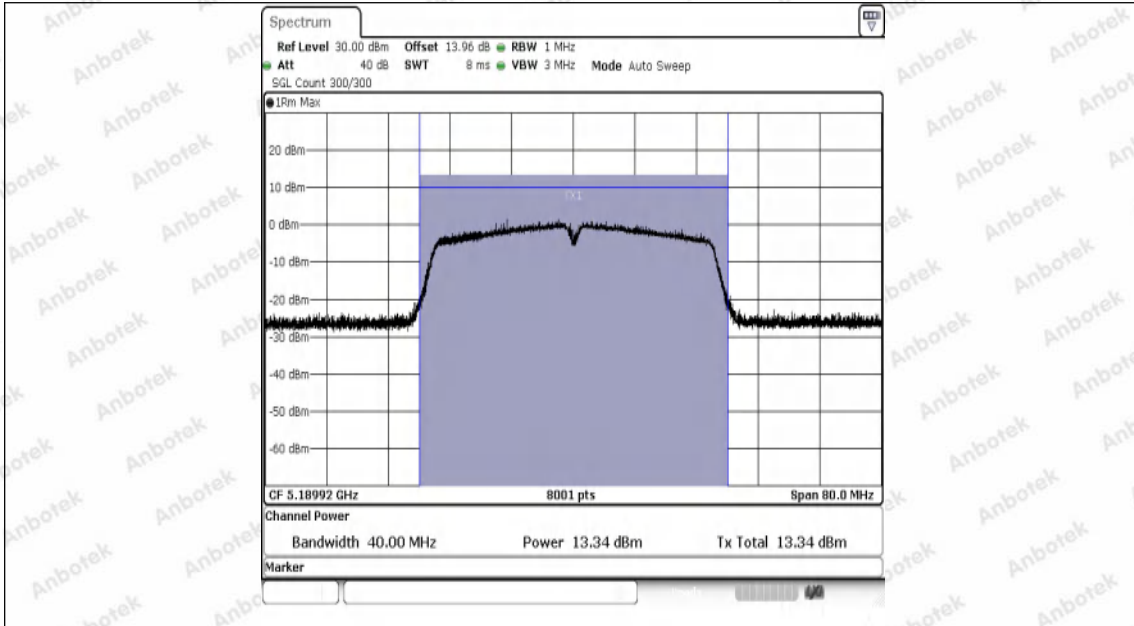

11N40SISO-Ant1-5190-PASS