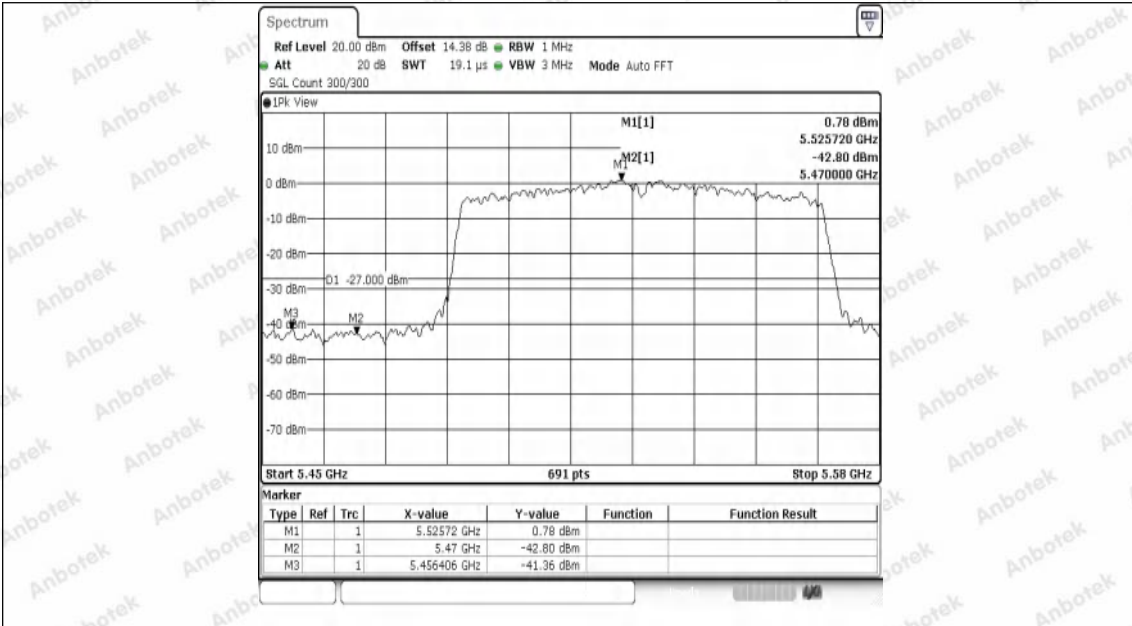

11AC80SISO-Ant1-5530-PASS