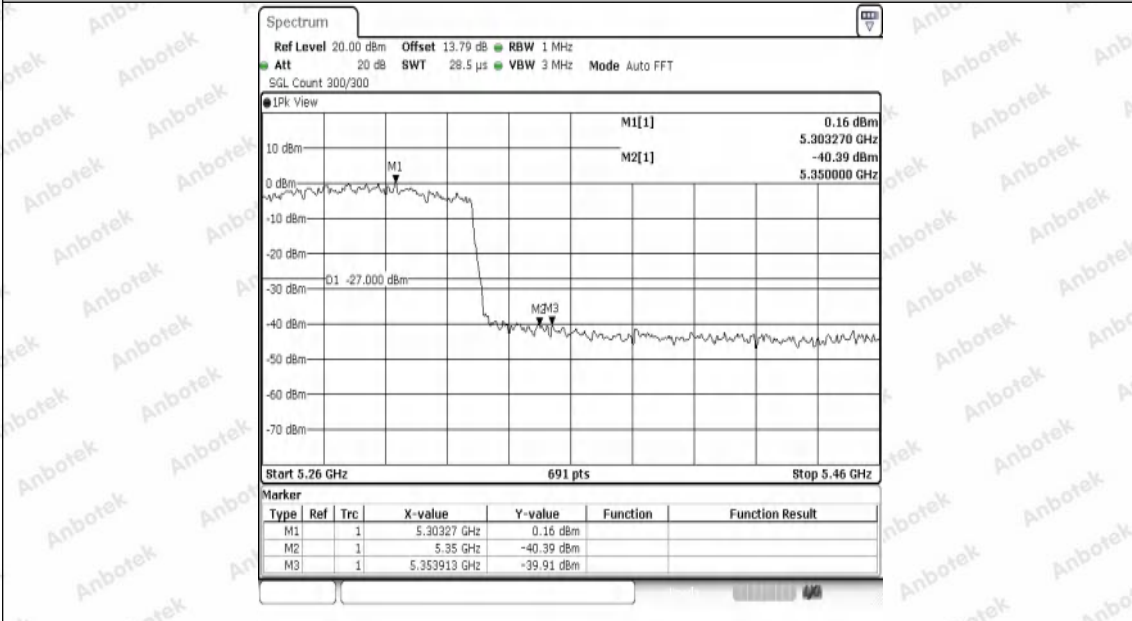

11AC80SISO-Ant1-5290-PASS

Shenzhen Anbotek Compliance Laboratory Limited

Address: 1/F., Building D, Sogood Science and Technology Park, Sanwei Community, Hangcheng Street, Bao'an District, Shenzhen, Guangdong, China.
Tel: (86) 0755-26066440 Fax: (86) 0755-26014772 Email: service@anbotek.com

Hotline
400-003-0500
www.anbotek.com.cn