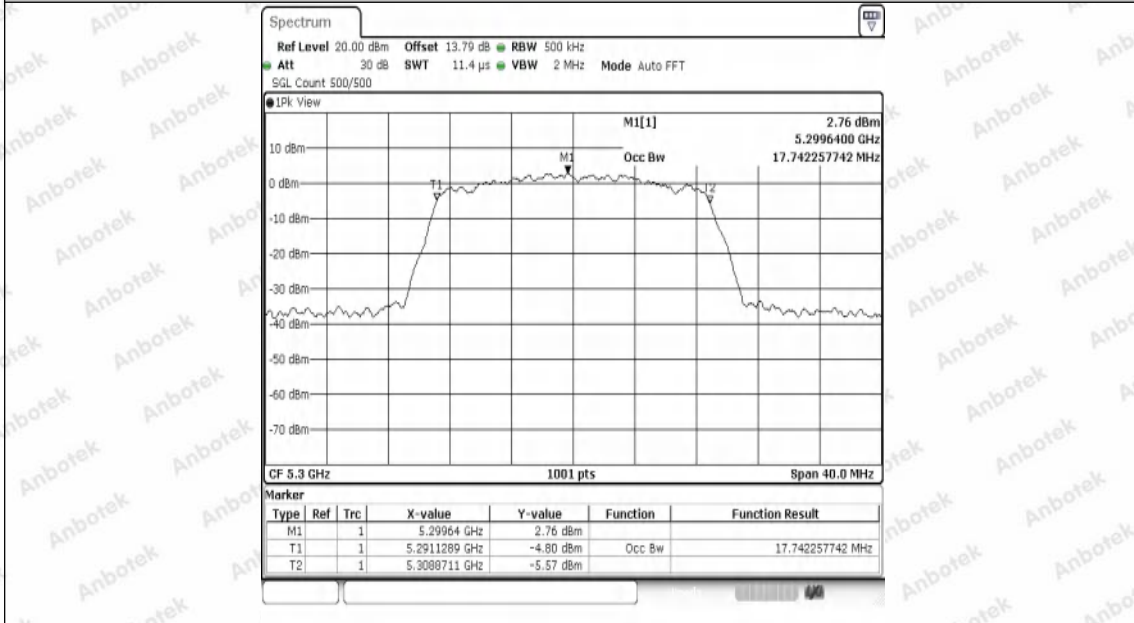

11N20SISO-Ant1-5300

Shenzhen Anbotek Compliance Laboratory Limited

Address: 1/F., Building D, Sogood Science and Technology Park, Sanwei Community, Hangcheng Street, Bao'an District, Shenzhen, Guangdong, China.
Tel: (86) 0755-26066440 Fax: (86) 0755-26014772 Email: service@anbotek.com

Hotline
400-003-0500
www.anbotek.com.cn