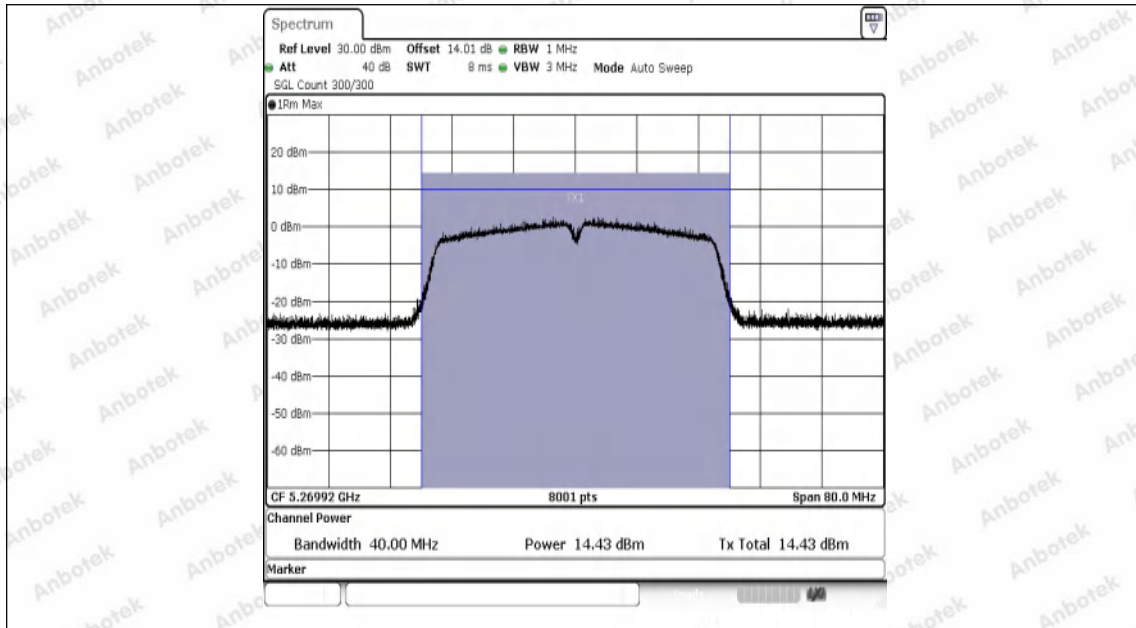

11N40SISO-Ant1-5270-PASS