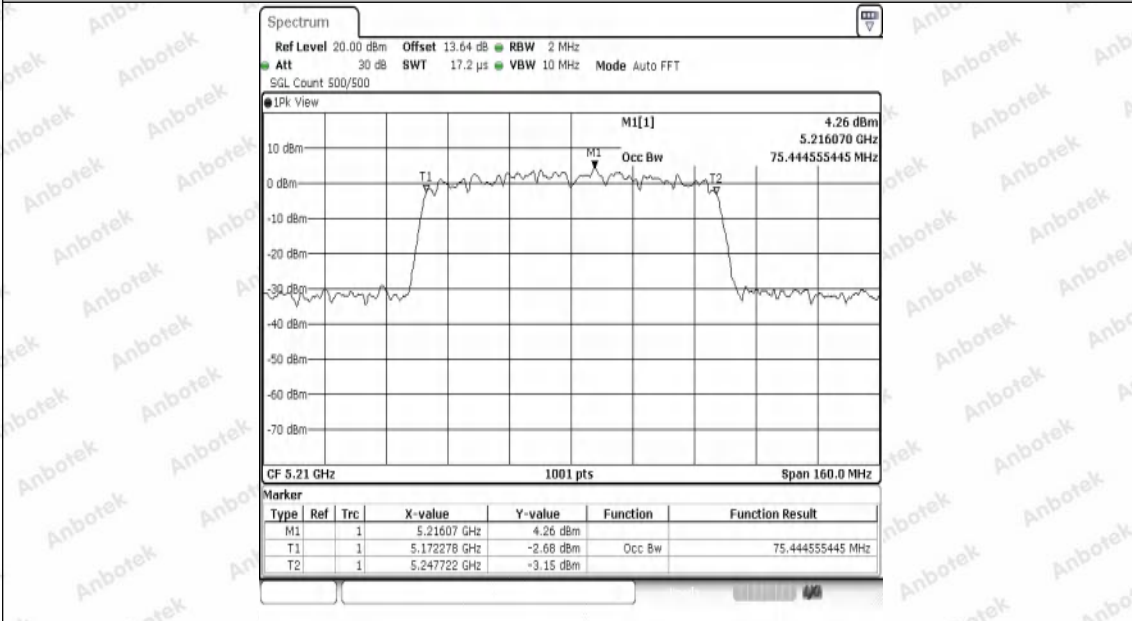

11AC80SISO-Ant1-5210

Shenzhen Anbotek Compliance Laboratory Limited

Address: 1/F., Building D, Sogood Science and Technology Park, Sanwei Community, Hangcheng Street, Bao'an District, Shenzhen, Guangdong, China.
Tel: (86) 0755-26066440 Fax: (86) 0755-26014772 Email: service@anbotek.com

Hotline
400-003-0500
www.anbotek.com.cn