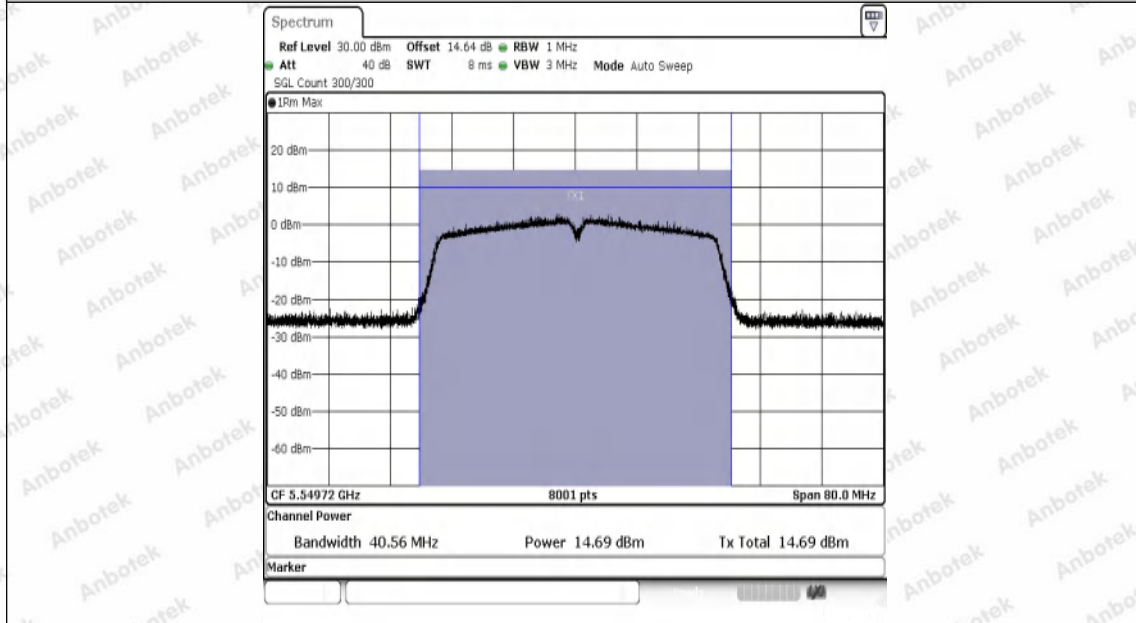

11N40SISO-Ant1-5550-PASS