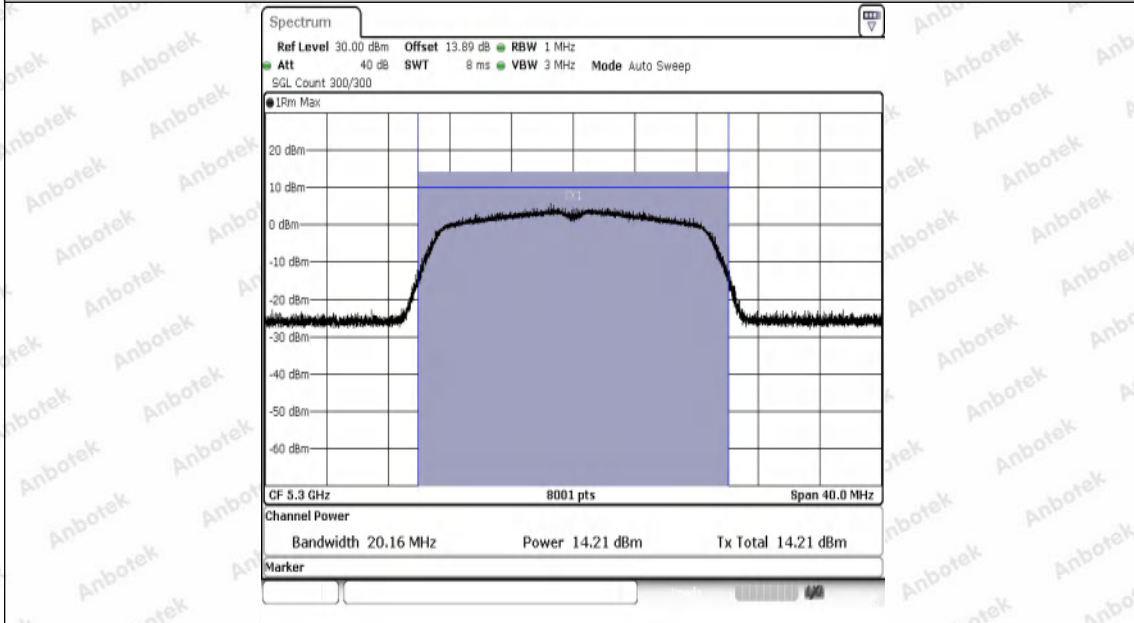

Hotline
400-003-0500
www.anbotek.com.cn

11AC20SISO-Ant1-5200-PASS

11AC20SISO-Ant1-5240-PASS

11AC20SISO-Ant1-5260-PASS

11AC20SISO-Ant1-5300-PASS

11AC20SISO-Ant1-5320-PASS

11AC20SISO-Ant1-5500-PASS

11AC20SISO-Ant1-5580-PASS