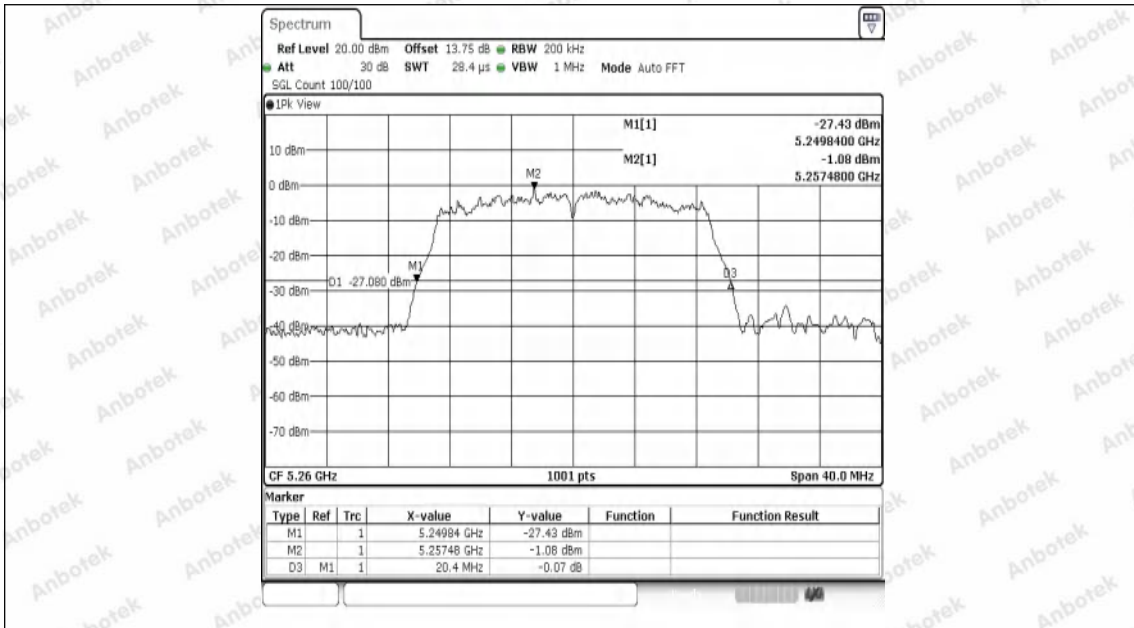

11N20SISO-Ant1-5260