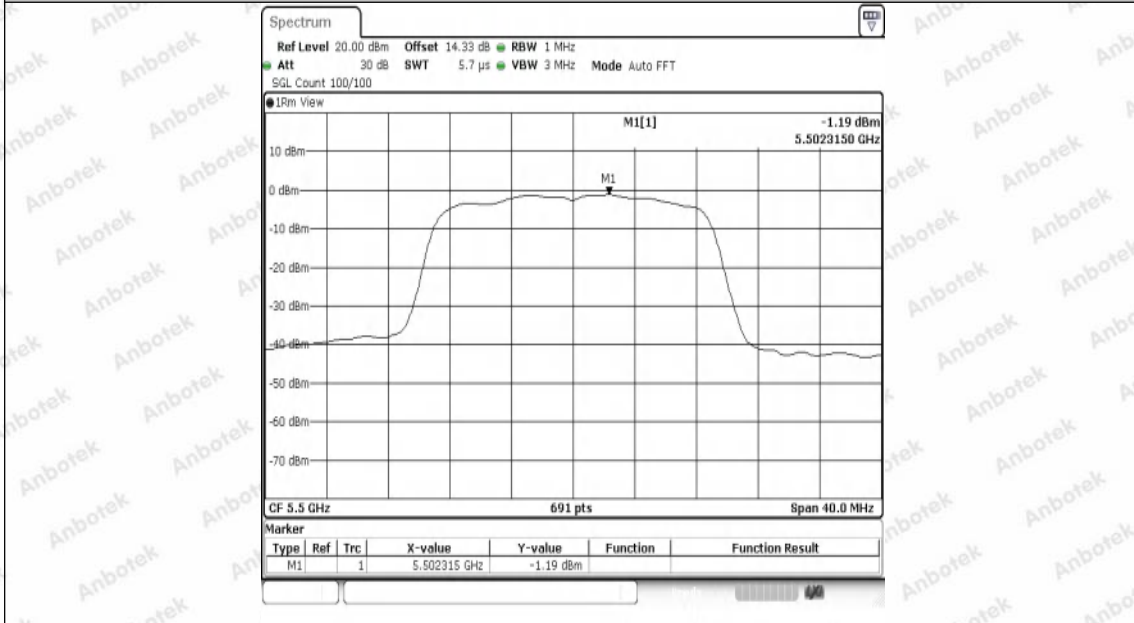

11N20SISO-Ant1-5500-PASS

Shenzhen Anbotek Compliance Laboratory Limited

Address: 1/F., Building D, Sogood Science and Technology Park, Sanwei Community, Hangcheng Street, Bao'an District, Shenzhen, Guangdong, China.
Tel: (86) 0755-26066440 Fax: (86) 0755-26014772 Email: service@anbotek.com

Hotline
400-003-0500
www.anbotek.com.cn