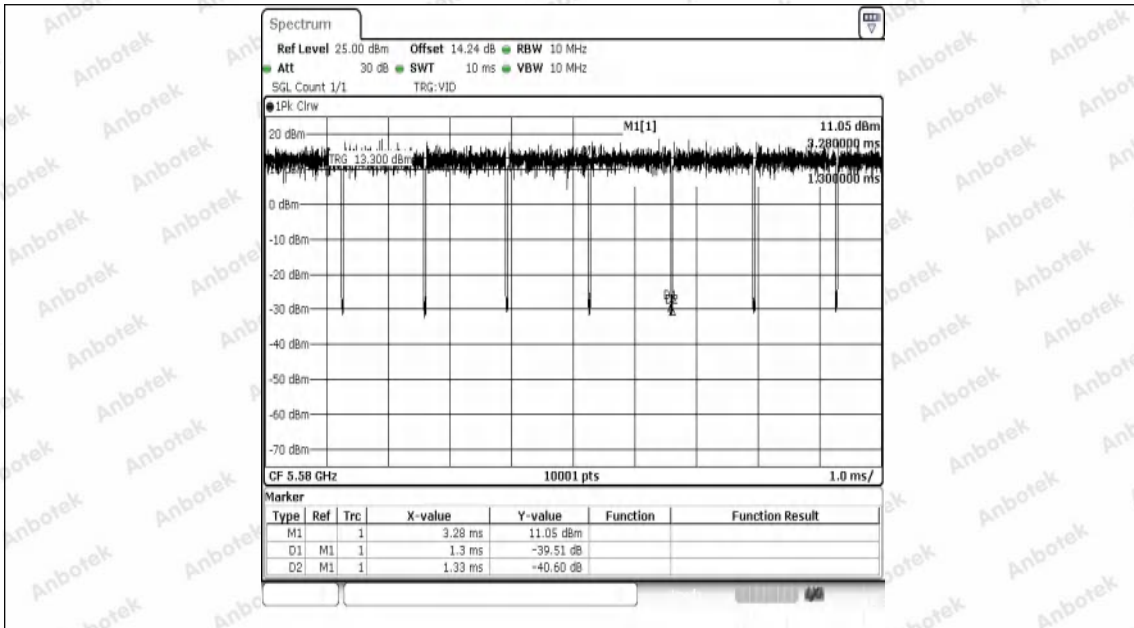

NTNV-11N20SISO-Ant1-5580