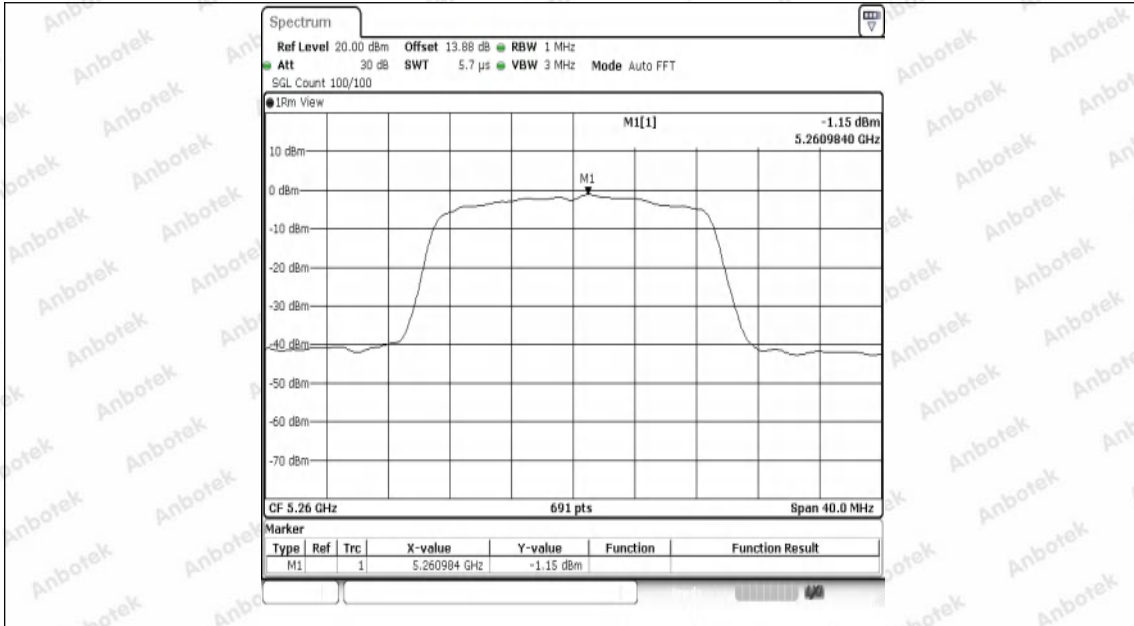

11N20SISO-Ant1-5260-PASS