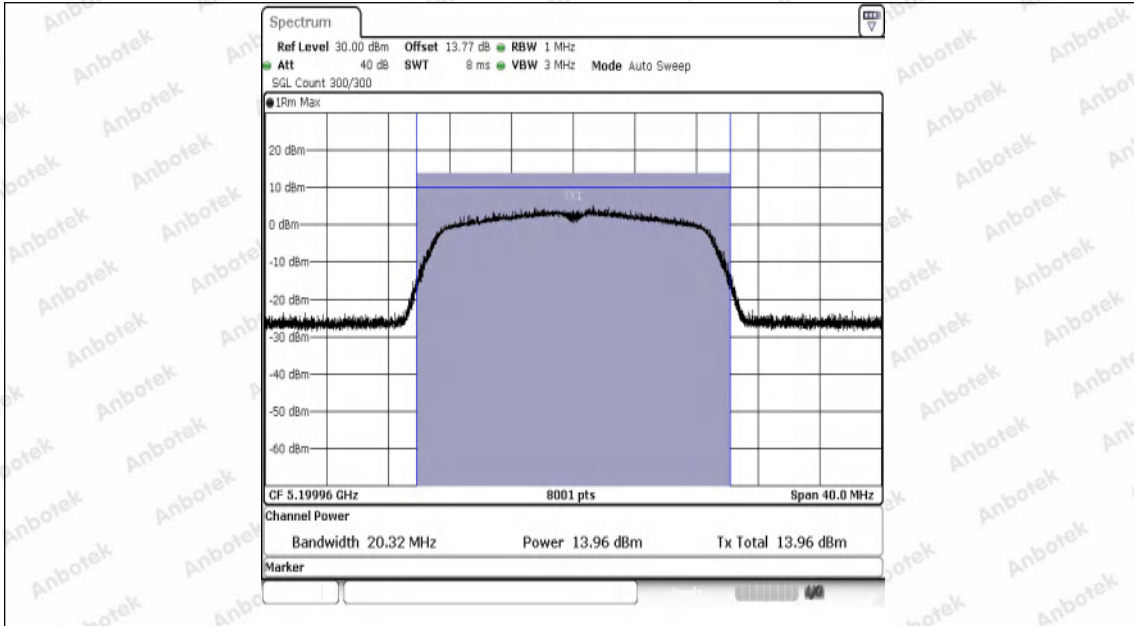

Hotline
400-003-0500
www.anbotek.com.cn

11AC20SISO-Ant1-5200-PASS

11AC20SISO-Ant1-5240-PASS

11AC20SISO-Ant1-5260-PASS

11AC20SISO-Ant1-5300-PASS

11AC20SISO-Ant1-5320-PASS

11AC20SISO-Ant1-5500-PASS

11AC20SISO-Ant1-5580-PASS