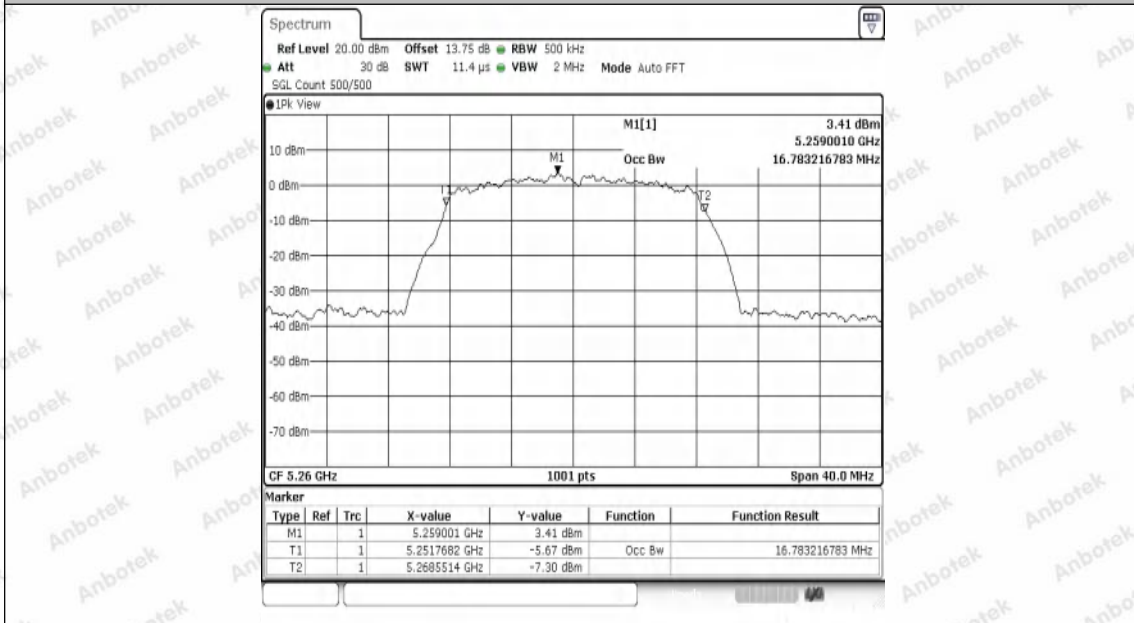

11A-Ant1-5260

Shenzhen Anbotek Compliance Laboratory Limited

Address: 1/F., Building D, Sogood Science and Technology Park, Sanwei Community, Hangcheng Street, Bao'an District, Shenzhen, Guangdong, China.
Tel: (86) 0755-26066440 Fax: (86) 0755-26014772 Email: service@anbotek.com

Hotline
400-003-0500
www.anbotek.com.cn