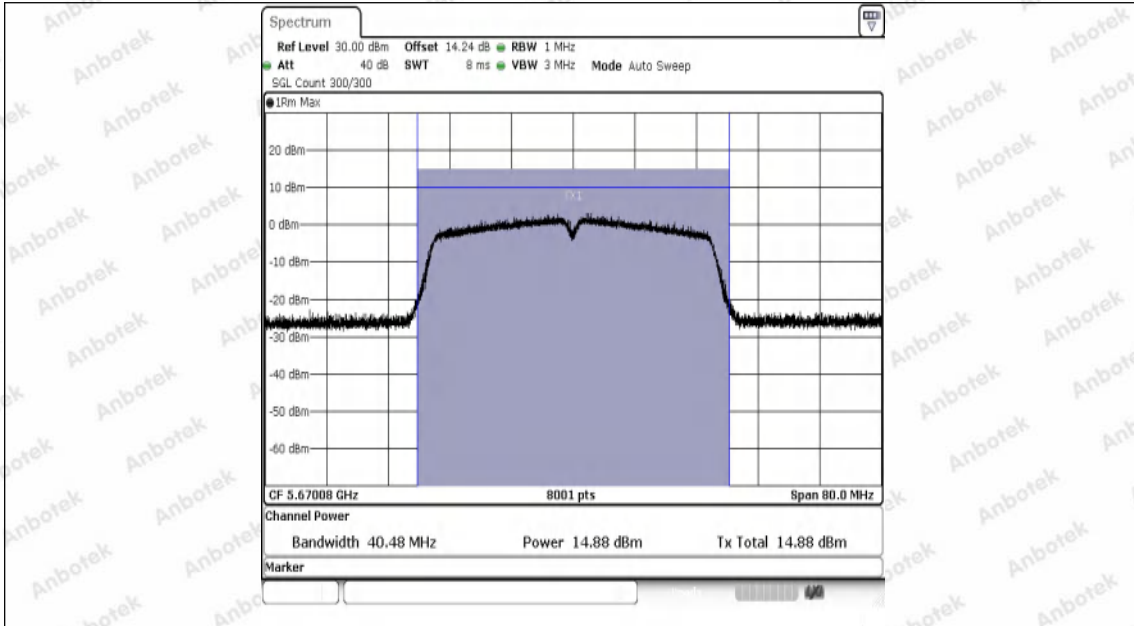

11AC40SISO-Ant1-5670-PASS