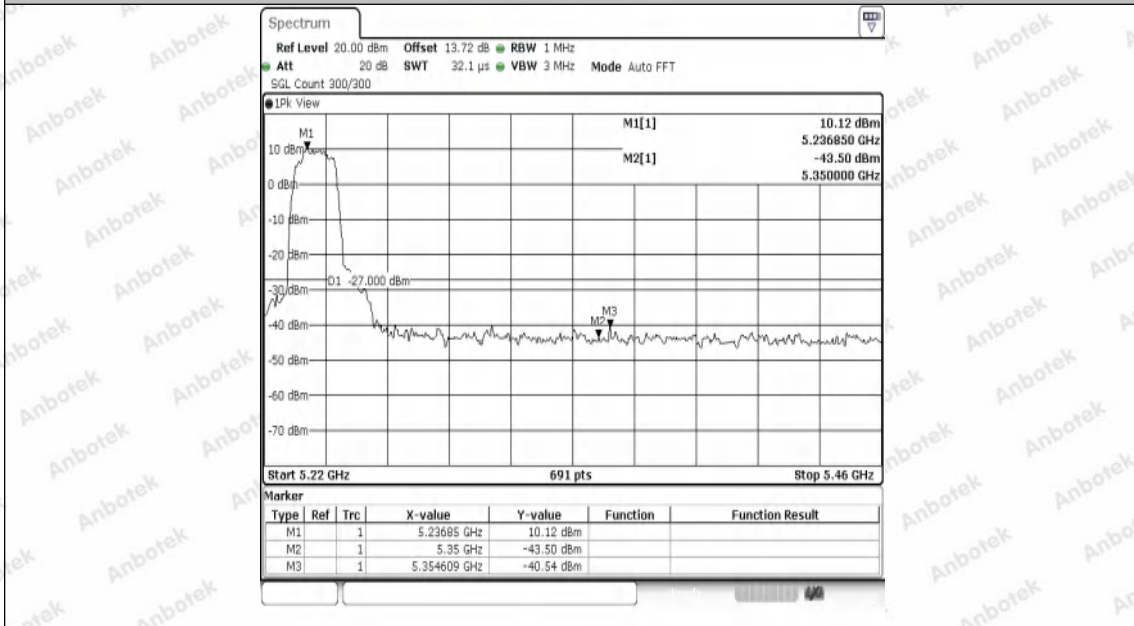

Hotline
400-003-0500
www.anbotek.com.cn

Test Graphs B1/2/3

11A-Ant1-5180-PASS

11A-Ant1-5240-PASS

11A-Ant1-5260-PASS

11A-Ant1-5320-PASS

11A-Ant1-5500-PASS

11A-Ant1-5700-PASS