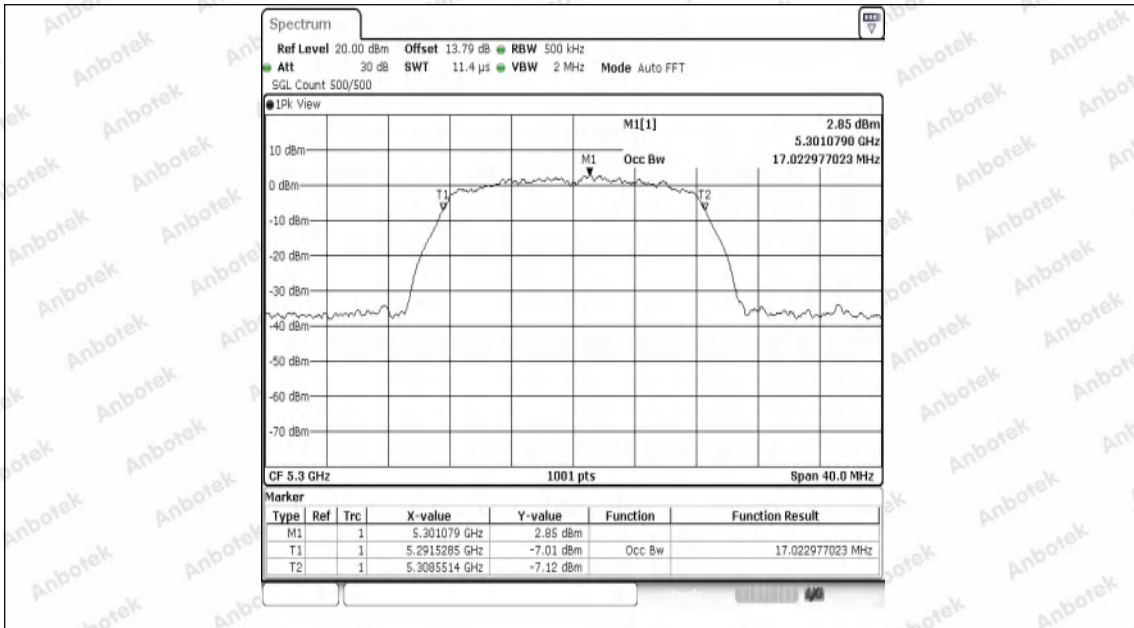

11A-Ant1-5300