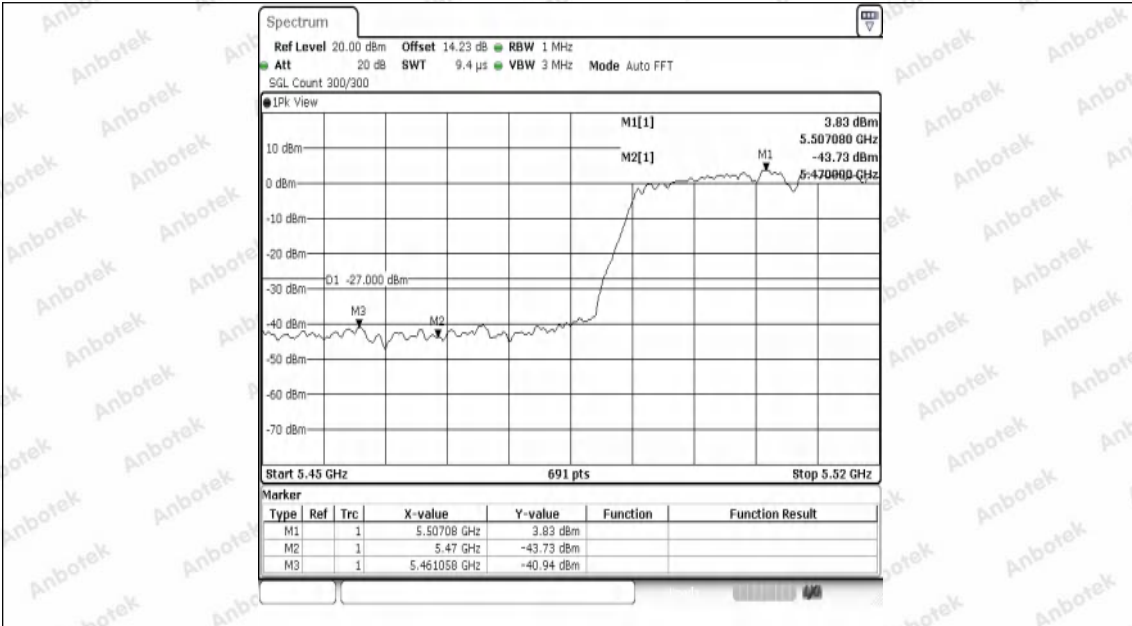

Hotline
 400-003-0500
 www.anbotek.com.cn

11AC40SISO-Ant1-5270-PASS

11AC40SISO-Ant1-5310-PASS

11AC40SISO-Ant1-5510-PASS

11AC40SISO-Ant1-5670-PASS

11AC80SISO-Ant1-5210-PASS

11AC80SISO-Ant1-5210-PASS

Shenzhen Anbotek Compliance Laboratory Limited