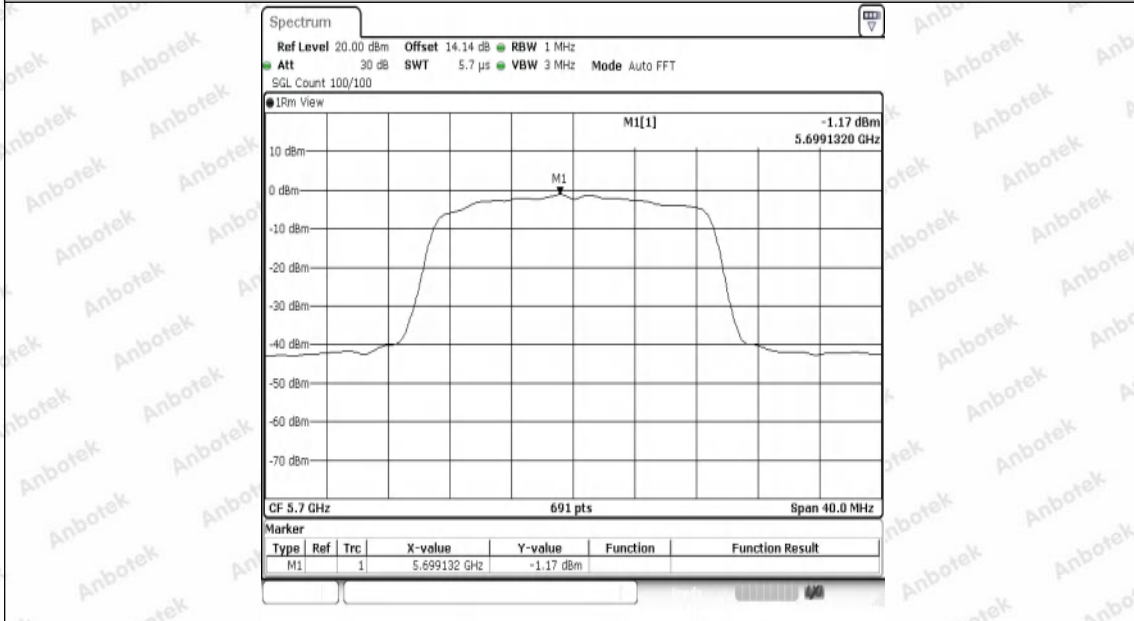

11N20SISO-Ant1-5700-PASS

Shenzhen Anbotek Compliance Laboratory Limited

Address: 1/F., Building D, Sogood Science and Technology Park, Sanwei Community, Hangcheng Street, Bao'an District, Shenzhen, Guangdong, China.
Tel: (86) 0755-26066440 Fax: (86) 0755-26014772 Email: service@anbotek.com

Hotline
400-003-0500
www.anbotek.com.cn