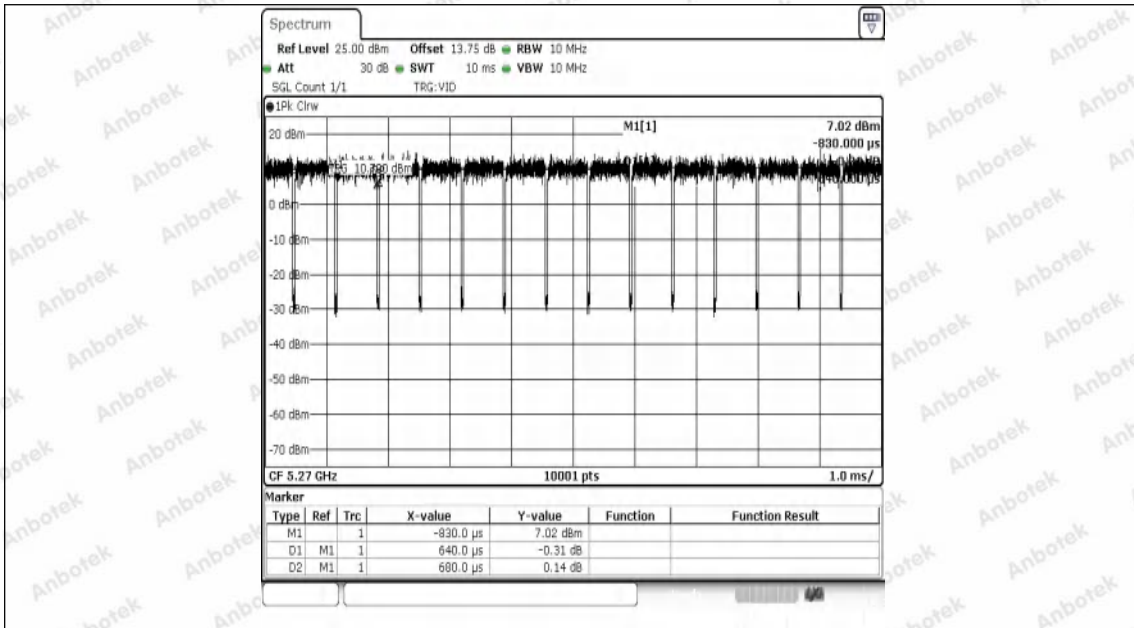

NTNV-11N40SISO-Ant1-5270