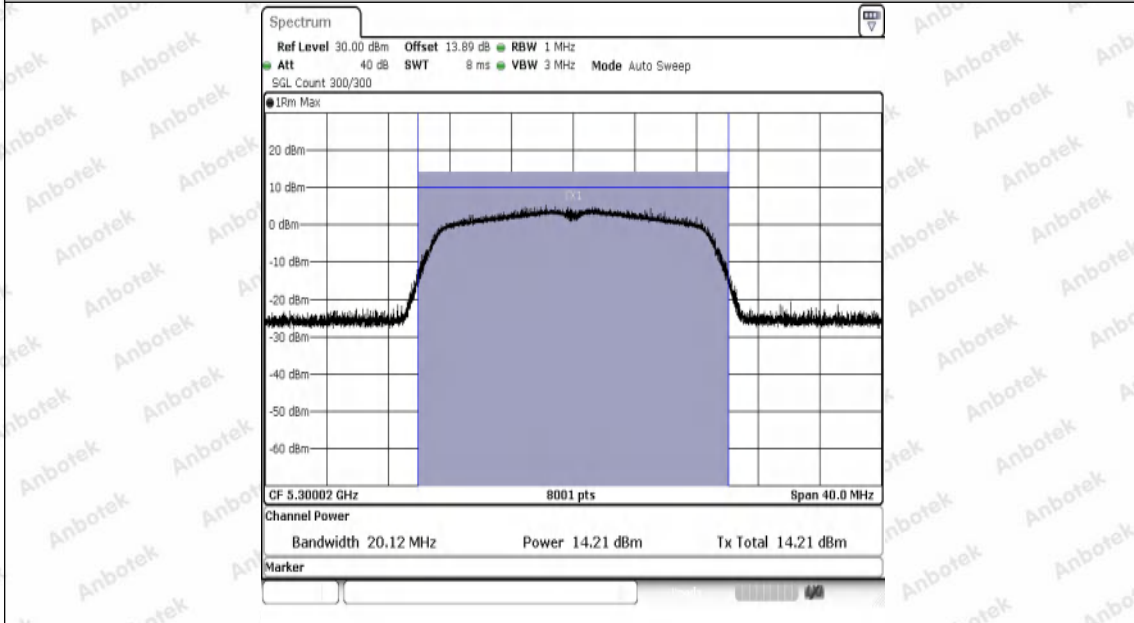

11N20SISO-Ant1-5300-PASS

Shenzhen Anbotek Compliance Laboratory Limited

Address: 1/F., Building D, Sogood Science and Technology Park, Sanwei Community, Hangcheng Street, Bao'an District, Shenzhen, Guangdong, China.
Tel: (86) 0755-26066440 Fax: (86) 0755-26014772 Email: service@anbotek.com

Hotline
400-003-0500
www.anbotek.com.cn