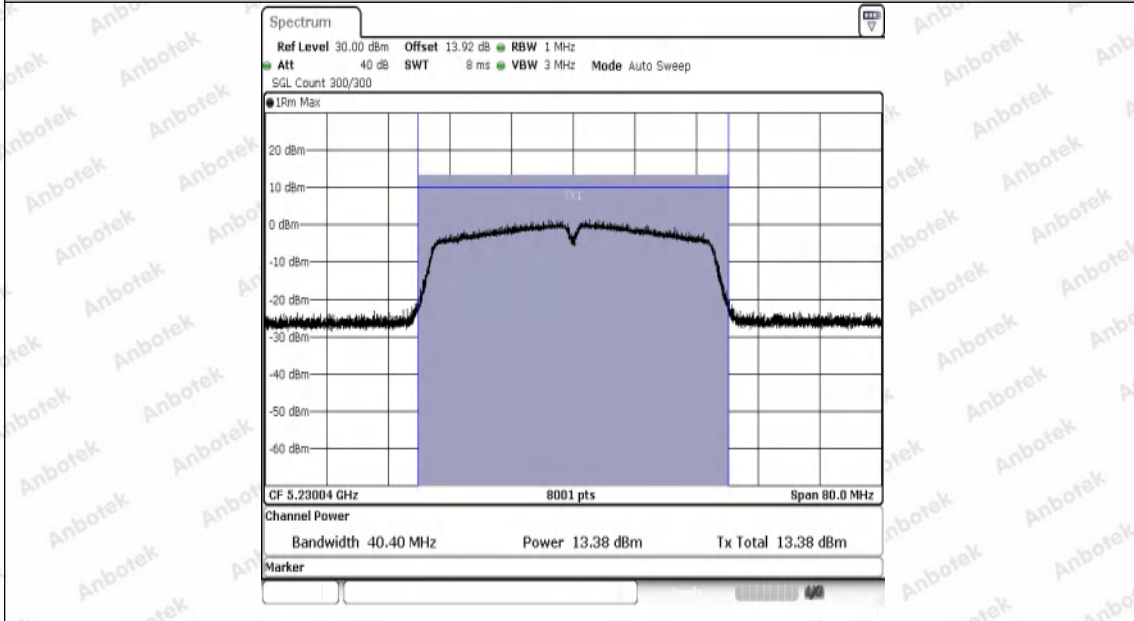

11N40SISO-Ant1-5230-PASS