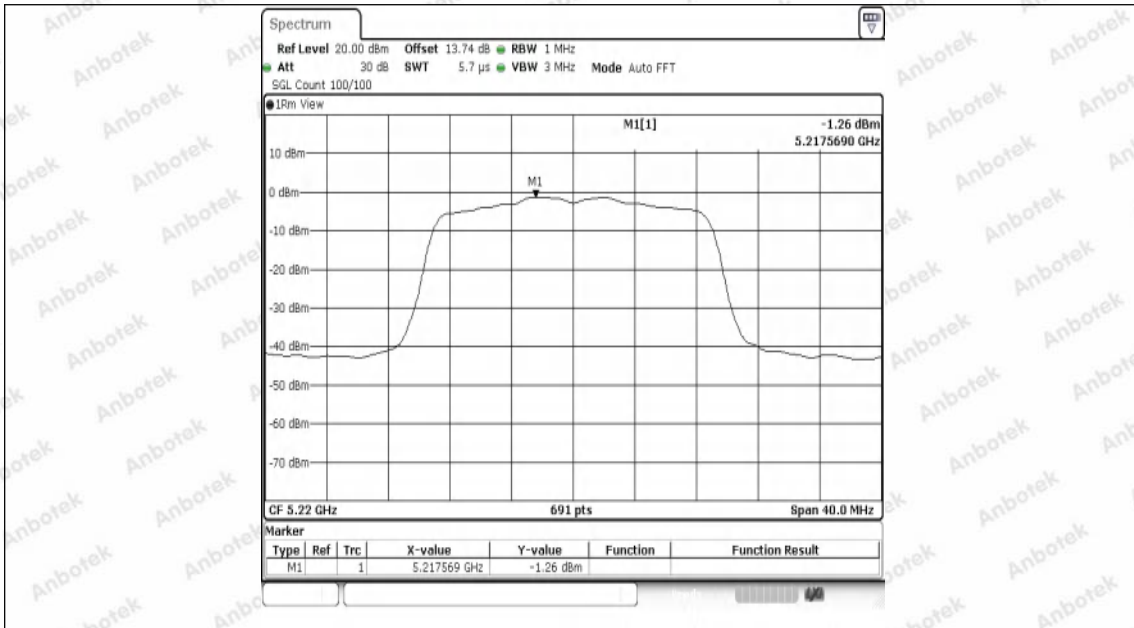

11N20SISO-Ant1-5220-PASS