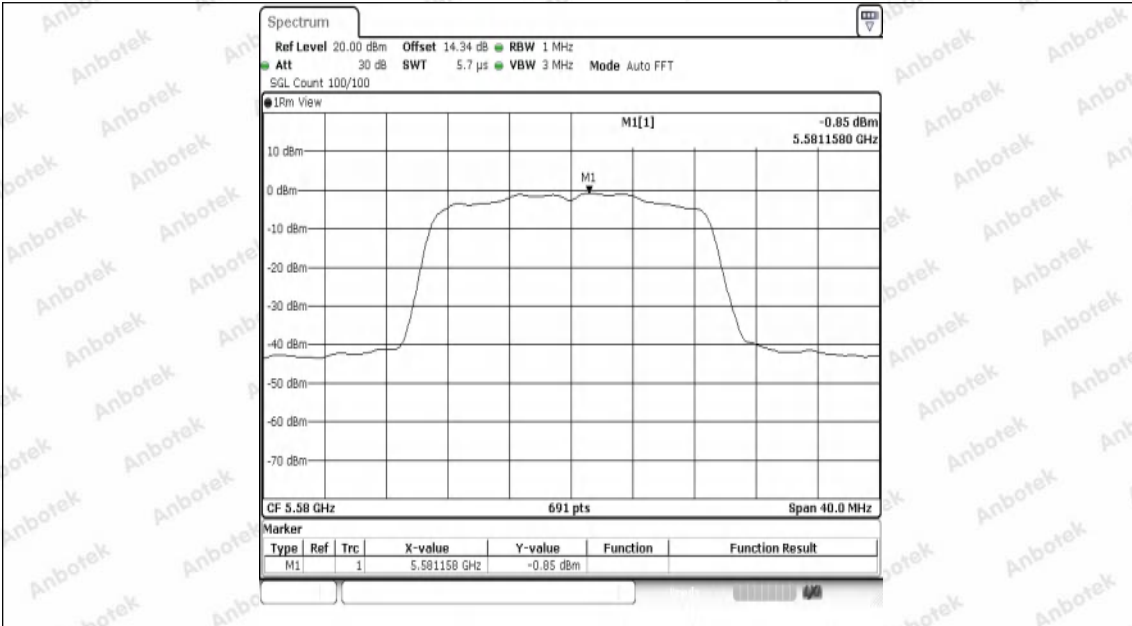

11AC20SISO-Ant1-5580-PASS