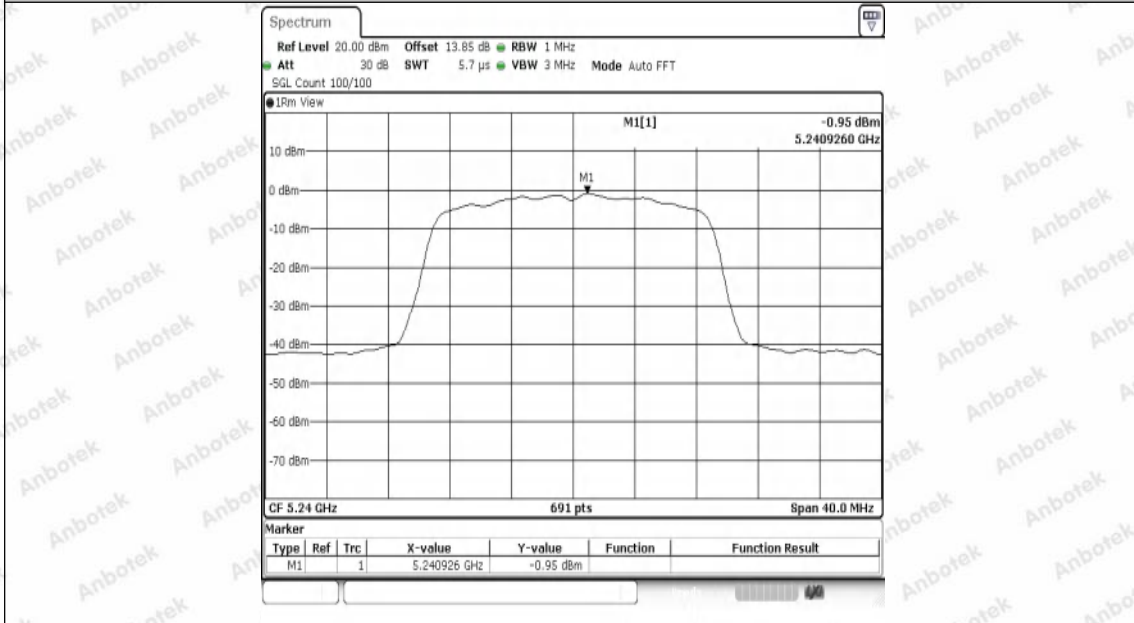

11N20SISO-Ant1-5240-PASS

Shenzhen Anbotek Compliance Laboratory Limited

Address: 1/F., Building D, Sogood Science and Technology Park, Sanwei Community, Hangcheng Street, Bao'an District, Shenzhen, Guangdong, China.
Tel: (86) 0755-26066440 Fax: (86) 0755-26014772 Email: service@anbotek.com

Hotline
400-003-0500
www.anbotek.com.cn