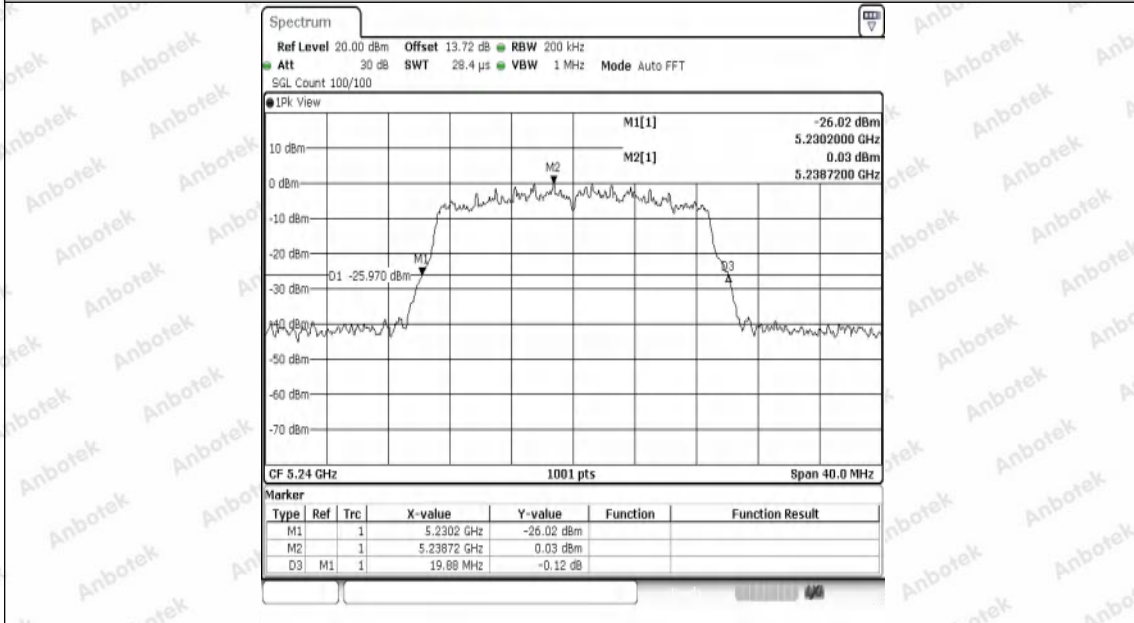

11AC20SISO-Ant1-5240

Shenzhen Anbotek Compliance Laboratory Limited

Address: 1/F., Building D, Sogood Science and Technology Park, Sanwei Community, Hangcheng Street, Bao'an District, Shenzhen, Guangdong, China.
Tel: (86) 0755-26066440 Fax: (86) 0755-26014772 Email: service@anbotek.com

Hotline
400-003-0500
www.anbotek.com.cn