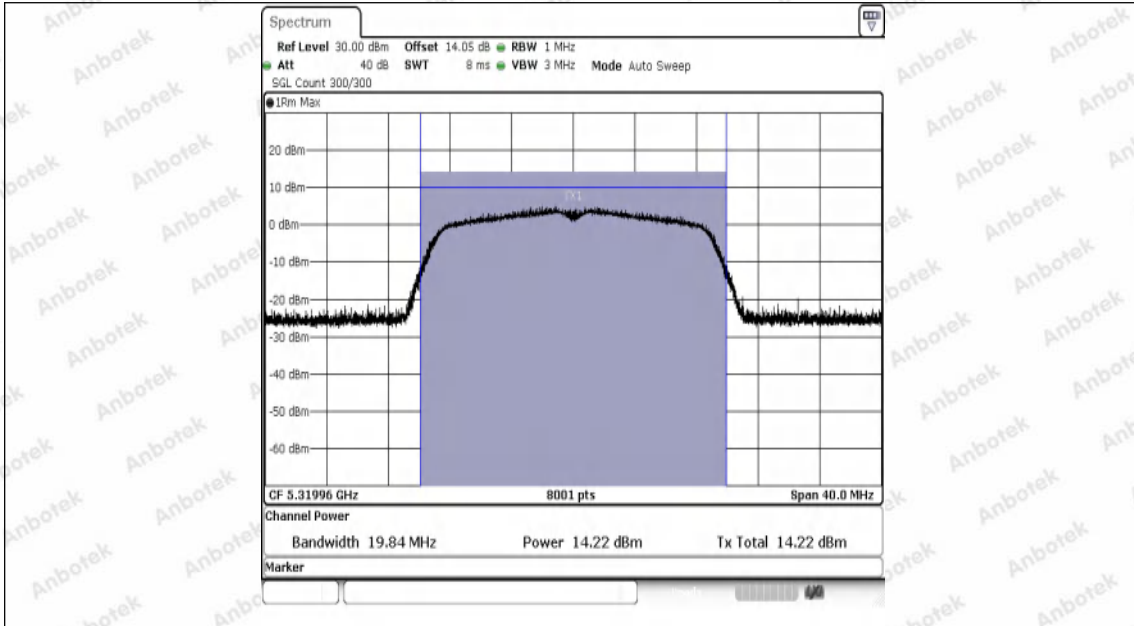

11N20SISO-Ant1-5320-PASS