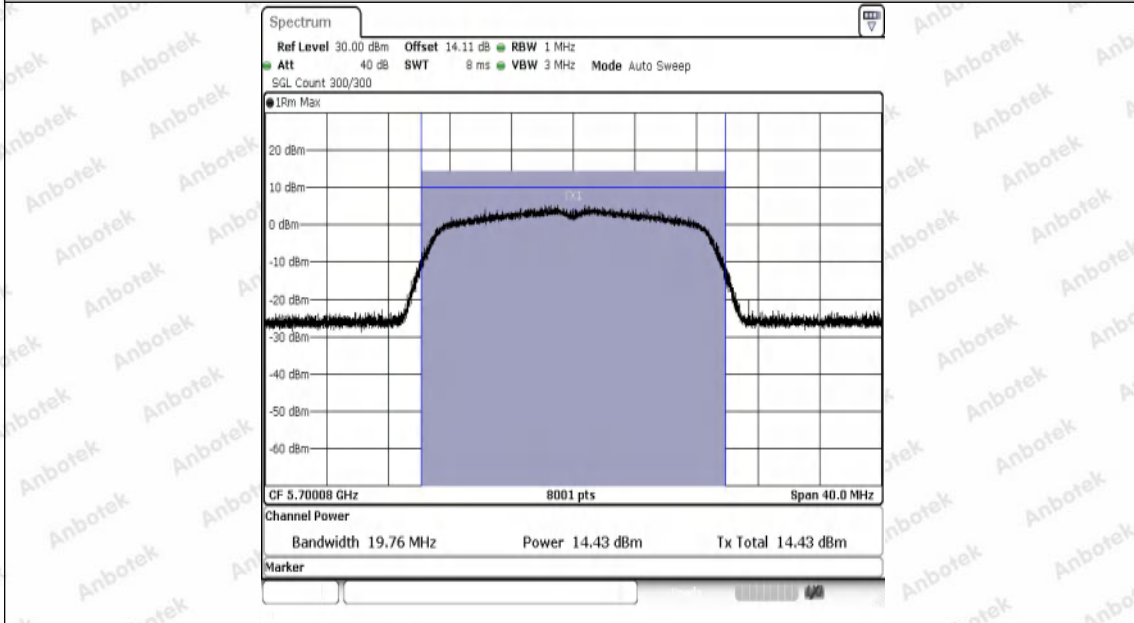

Hotline
400-003-0500
www.anbotek.com.cn

11AC20SISO-Ant1-5200-PASS

11AC20SISO-Ant1-5240-PASS

11AC20SISO-Ant1-5260-PASS

11AC20SISO-Ant1-5300-PASS

11AC20SISO-Ant1-5320-PASS

11AC20SISO-Ant1-5500-PASS

11AC20SISO-Ant1-5580-PASS