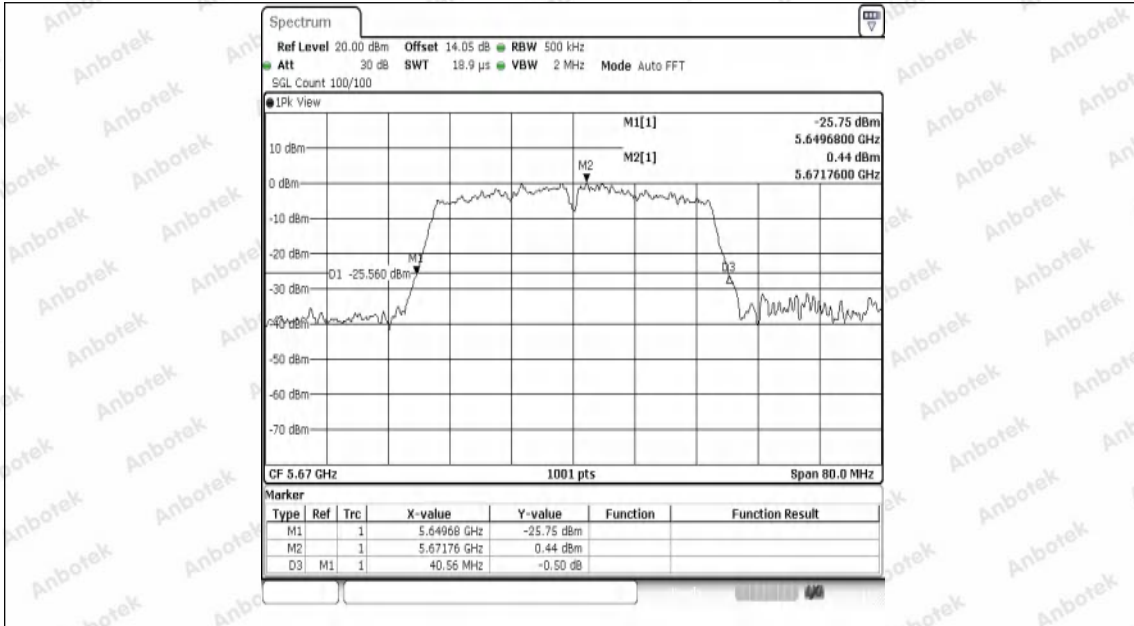

11N40SISO-Ant1-5670