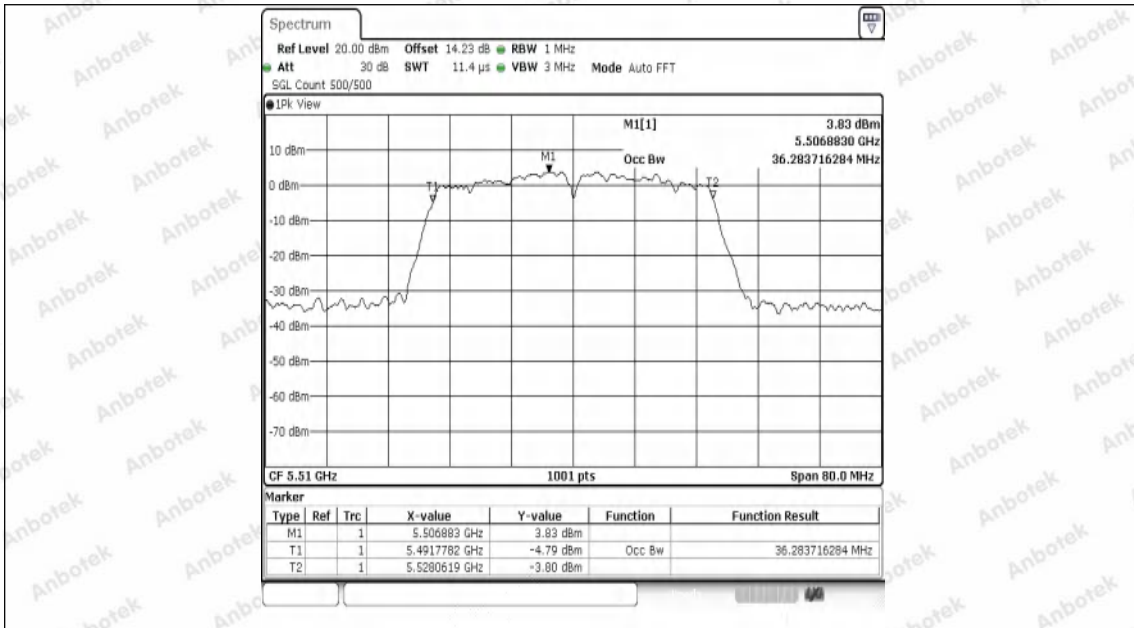

11AC40SISO-Ant1-5510