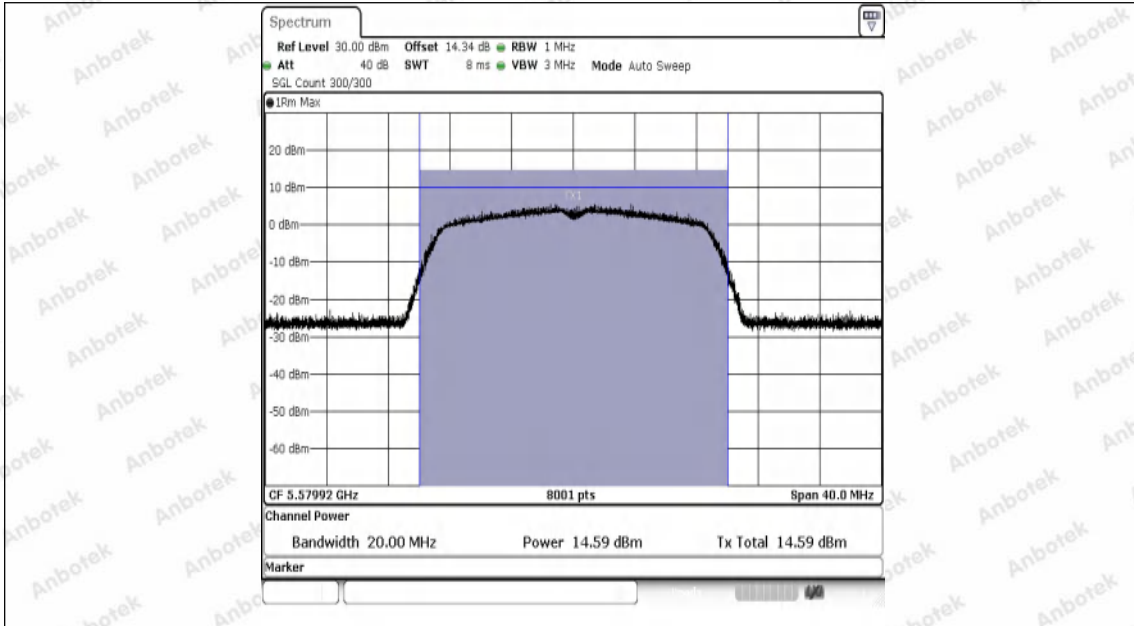

Hotline
400-003-0500
www.anbotek.com.cn

11AC20SISO-Ant1-5200-PASS

11AC20SISO-Ant1-5240-PASS

11AC20SISO-Ant1-5260-PASS

11AC20SISO-Ant1-5300-PASS

11AC20SISO-Ant1-5320-PASS

11AC20SISO-Ant1-5500-PASS

11AC20SISO-Ant1-5580-PASS