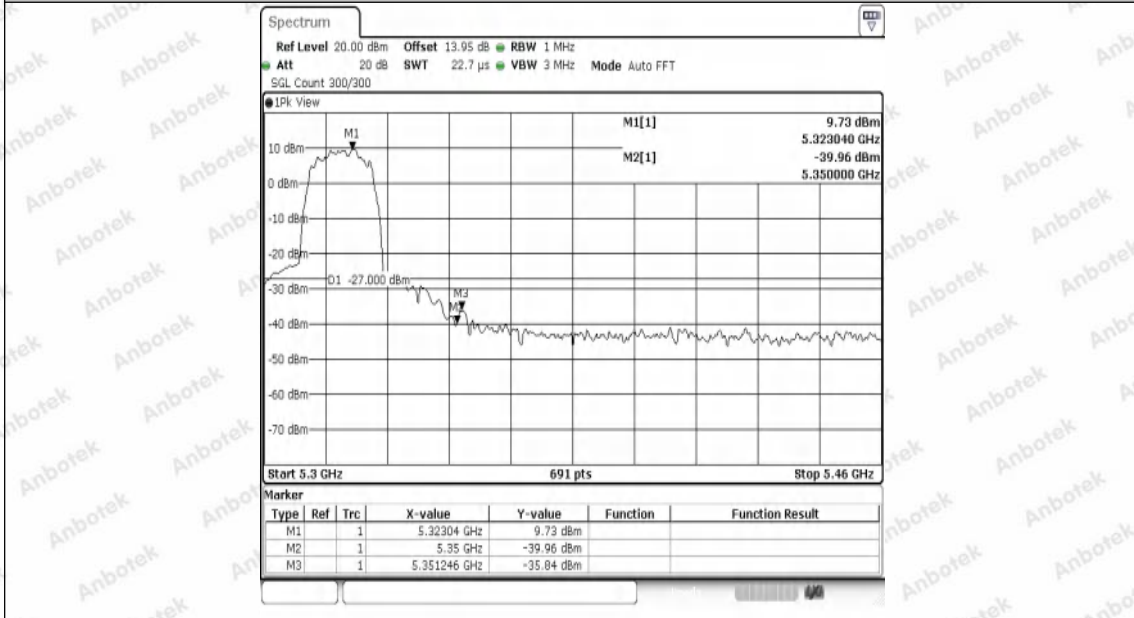

Hotline
400-003-0500
www.anbotek.com.cn

Test Graphs B1/2/3

11A-Ant1-5180-PASS

11A-Ant1-5240-PASS

11A-Ant1-5260-PASS

11A-Ant1-5320-PASS

11A-Ant1-5500-PASS

11A-Ant1-5700-PASS