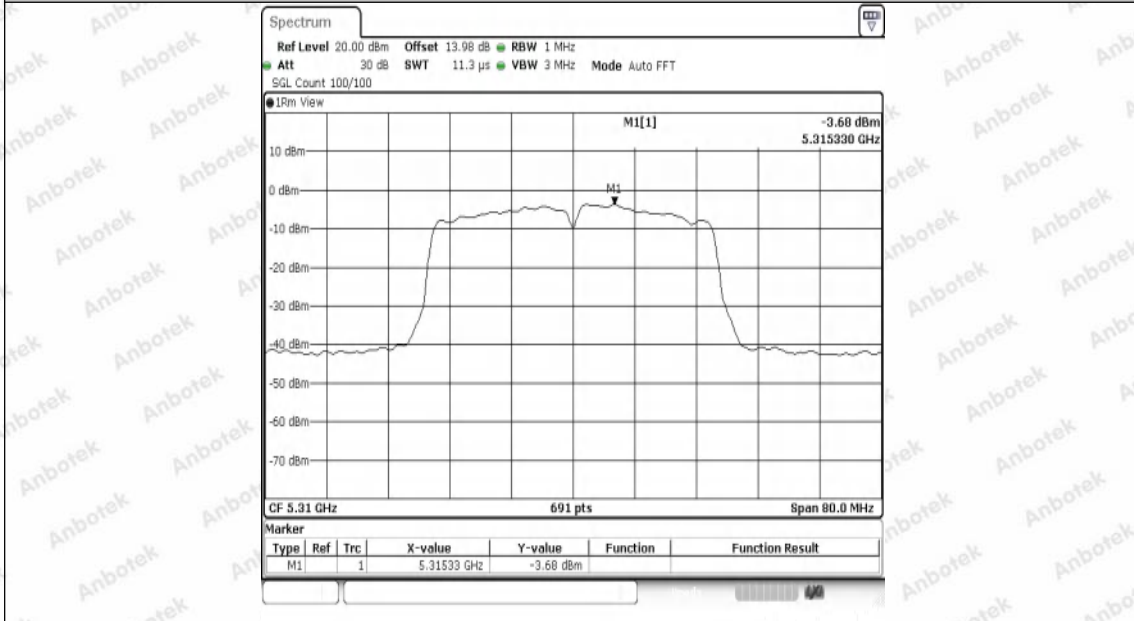

Hotline
 400-003-0500
www.anbotek.com.cn

11AC40SISO-Ant1-5190-PASS

11AC40SISO-Ant1-5230-PASS

11AC40SISO-Ant1-5270-PASS

11AC40SISO-Ant1-5310-PASS

Shenzhen Anbotek Compliance Laboratory Limited

Address: 1/F., Building D, Sogood Science and Technology Park, Sanwei Community, Hangcheng Street, Bao'an District, Shenzhen, Guangdong, China.
 Tel: (86) 0755-26066440 Fax: (86) 0755-26014772 Email: service@anbotek.com