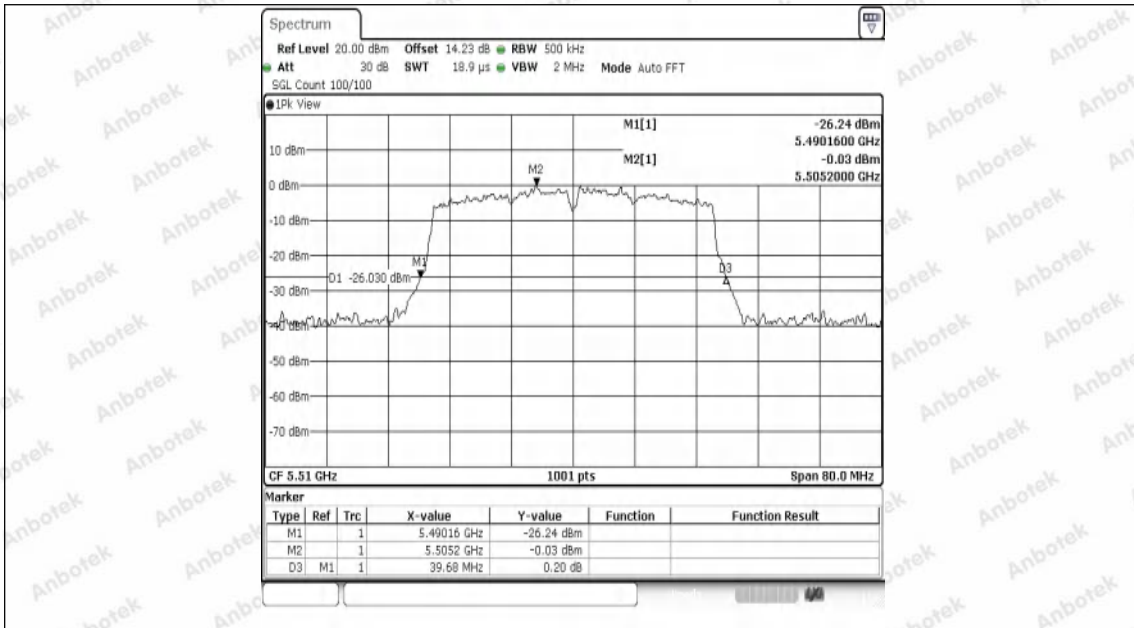

11N40SISO-Ant1-5510