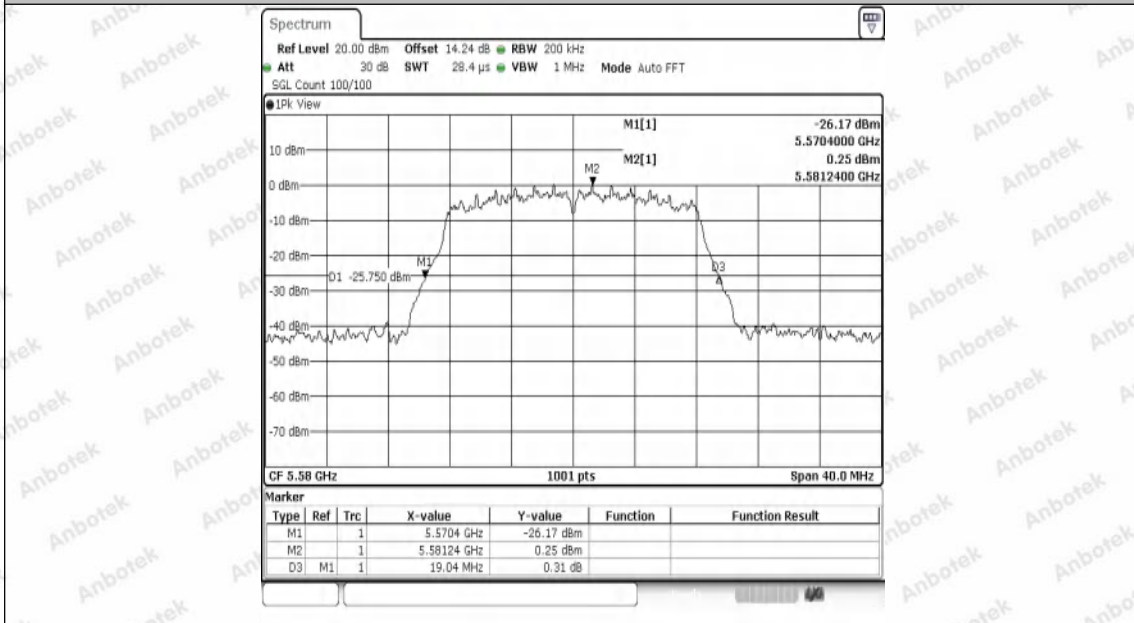

11A-Ant1-5580

Shenzhen Anbotek Compliance Laboratory Limited

Address: 1/F., Building D, Sogood Science and Technology Park, Sanwei Community, Hangcheng Street, Bao'an District, Shenzhen, Guangdong, China.
Tel: (86) 0755-26066440 Fax: (86) 0755-26014772 Email: service@anbotek.com

Hotline
400-003-0500
www.anbotek.com.cn