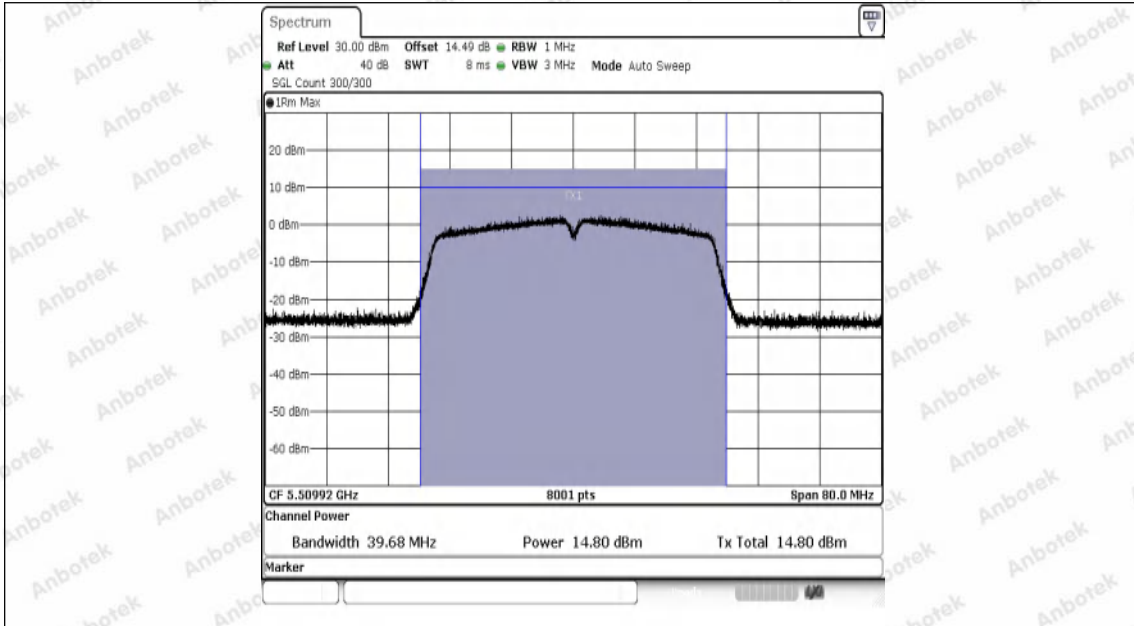

11AC40SISO-Ant1-5510-PASS