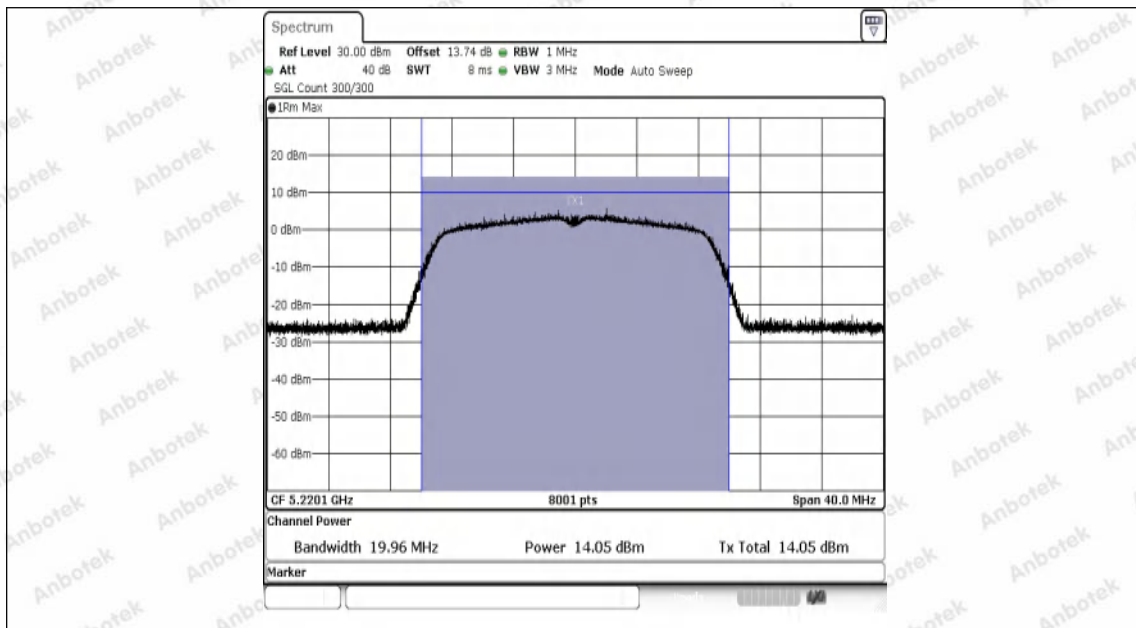

11N20SISO-Ant1-5220-PASS