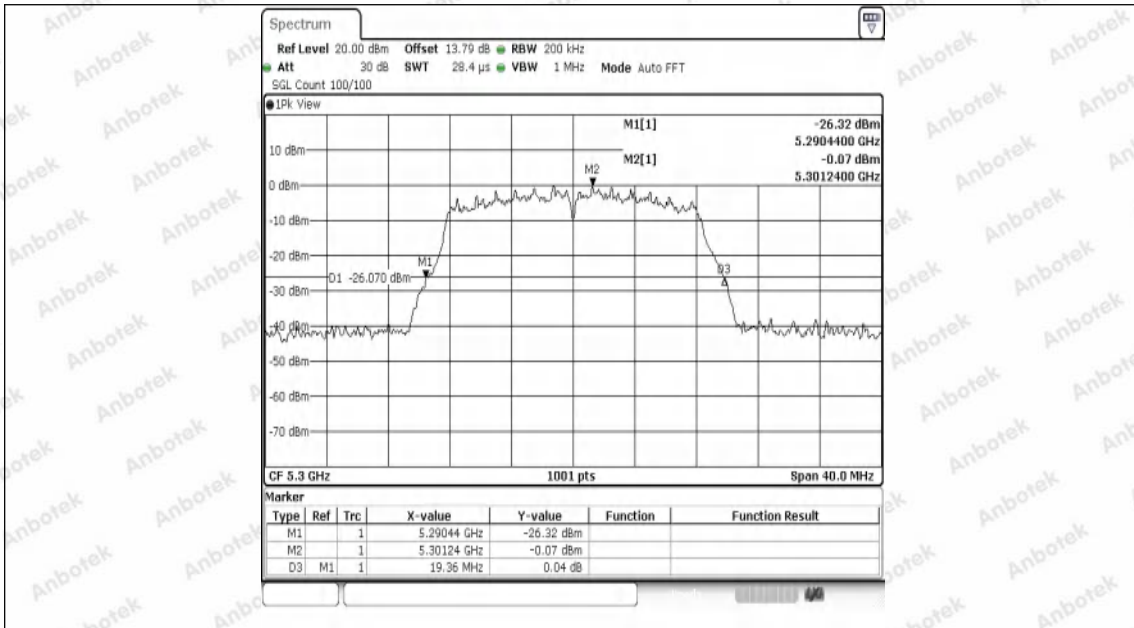

11A-Ant1-5300