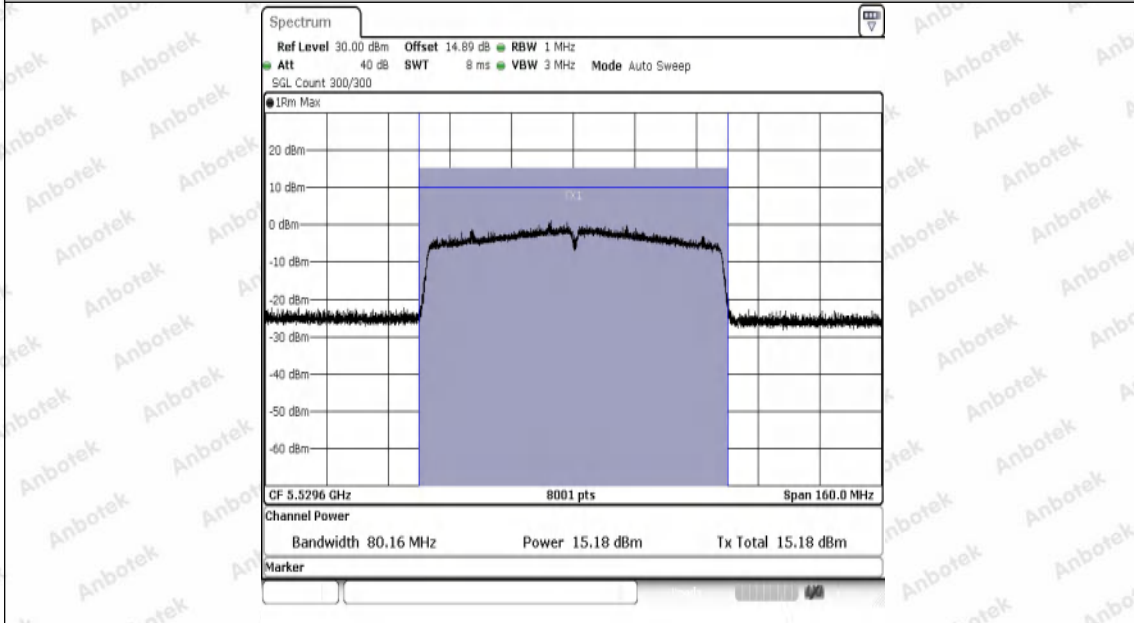

11AC80SISO-Ant1-5530-PASS