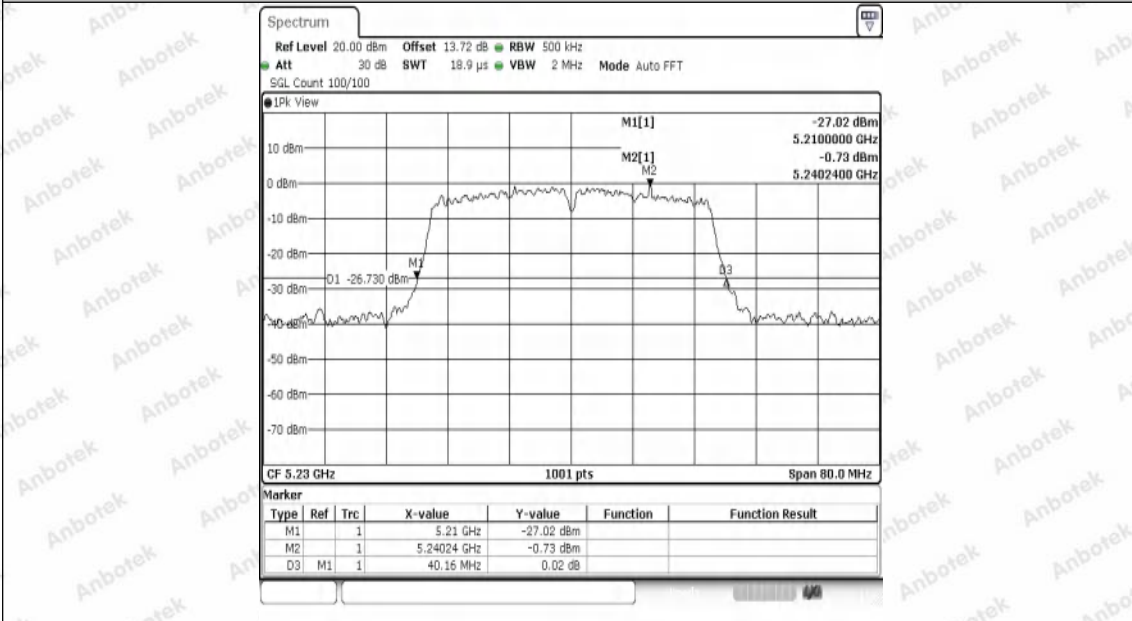

11AC40SISO-Ant1-5230

Shenzhen Anbotek Compliance Laboratory Limited

Address: 1/F., Building D, Sogood Science and Technology Park, Sanwei Community, Hangcheng Street, Bao'an District, Shenzhen, Guangdong, China.
Tel: (86) 0755-26066440 Fax: (86) 0755-26014772 Email: service@anbotek.com

Hotline
400-003-0500
www.anbotek.com.cn