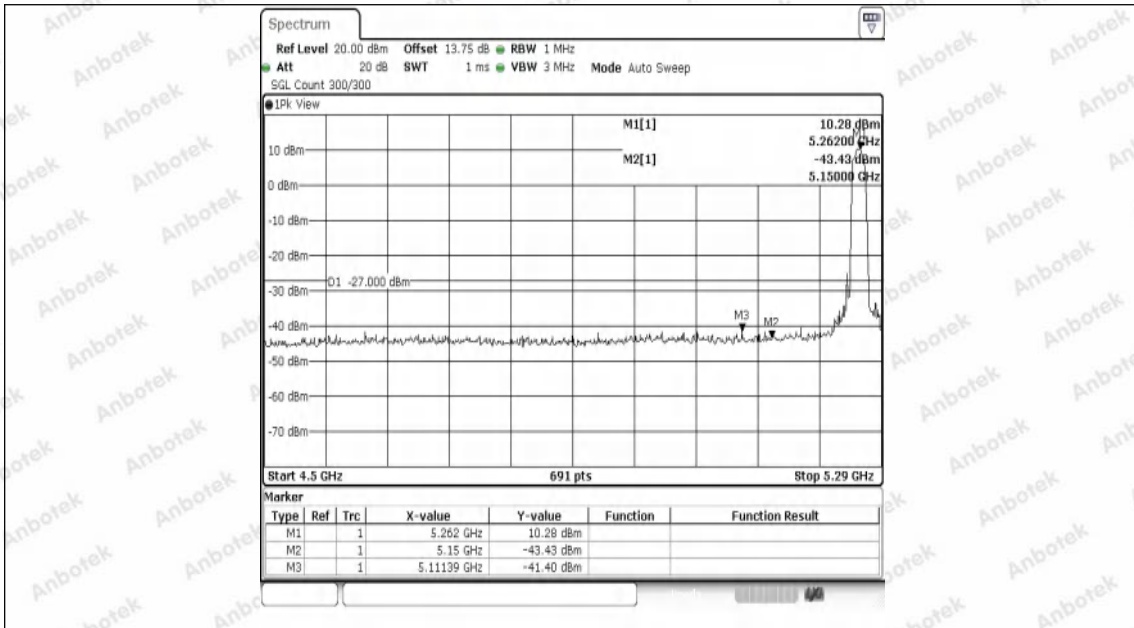

Hotline
400-003-0500
www.anbotek.com.cn

Test Graphs B1/2/3

11A-Ant1-5180-PASS

11A-Ant1-5240-PASS

11A-Ant1-5260-PASS

11A-Ant1-5320-PASS

11A-Ant1-5500-PASS

11A-Ant1-5700-PASS