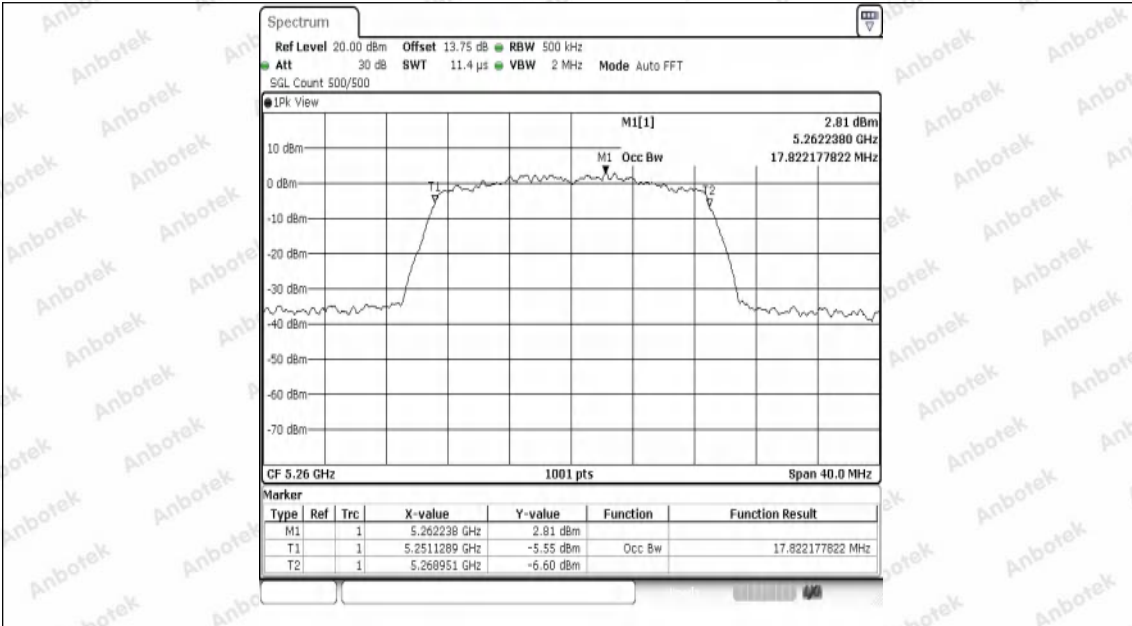

11AC20SISO-Ant1-5260