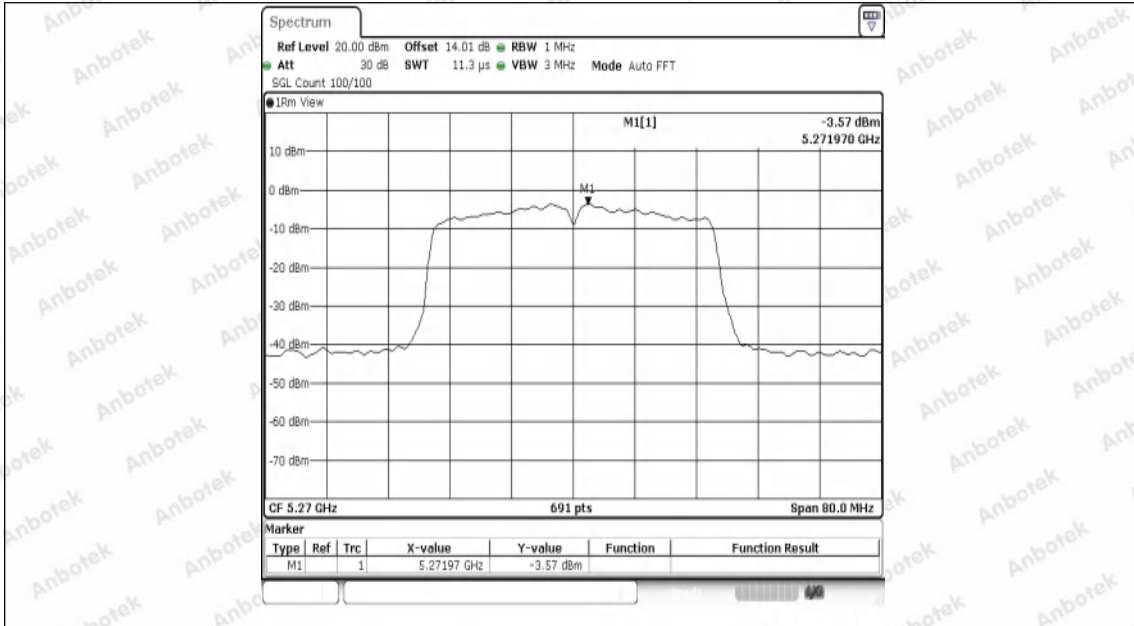

11N40SISO-Ant1-5270-PASS