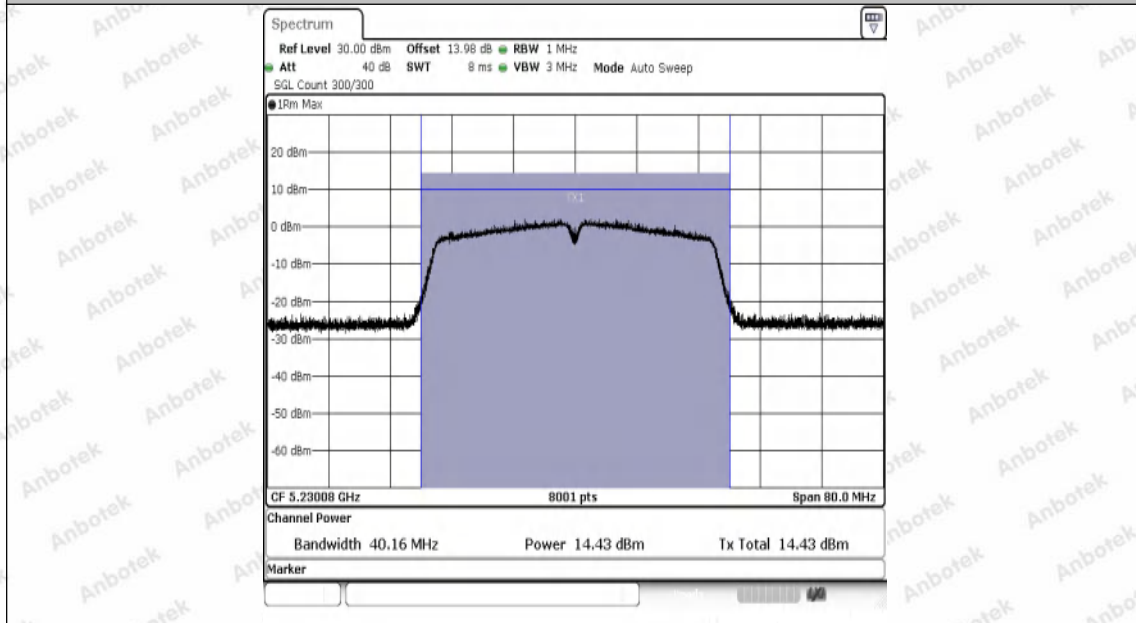

11AC40SISO-Ant1-5230-PASS

Shenzhen Anbotek Compliance Laboratory Limited

Address: 1/F., Building D, Sogood Science and Technology Park, Sanwei Community, Hangcheng Street, Bao'an District, Shenzhen, Guangdong, China.
Tel: (86) 0755-26066440 Fax: (86) 0755-26014772 Email: service@anbotek.com

Hotline
400-003-0500
www.anbotek.com.cn