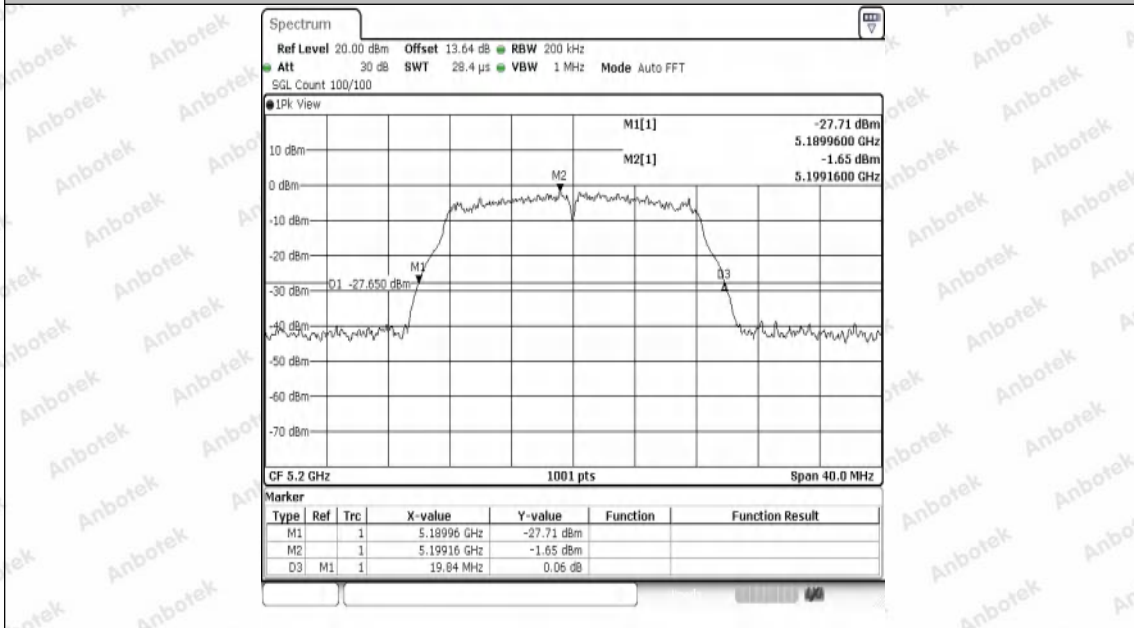

11A-Ant1-5200