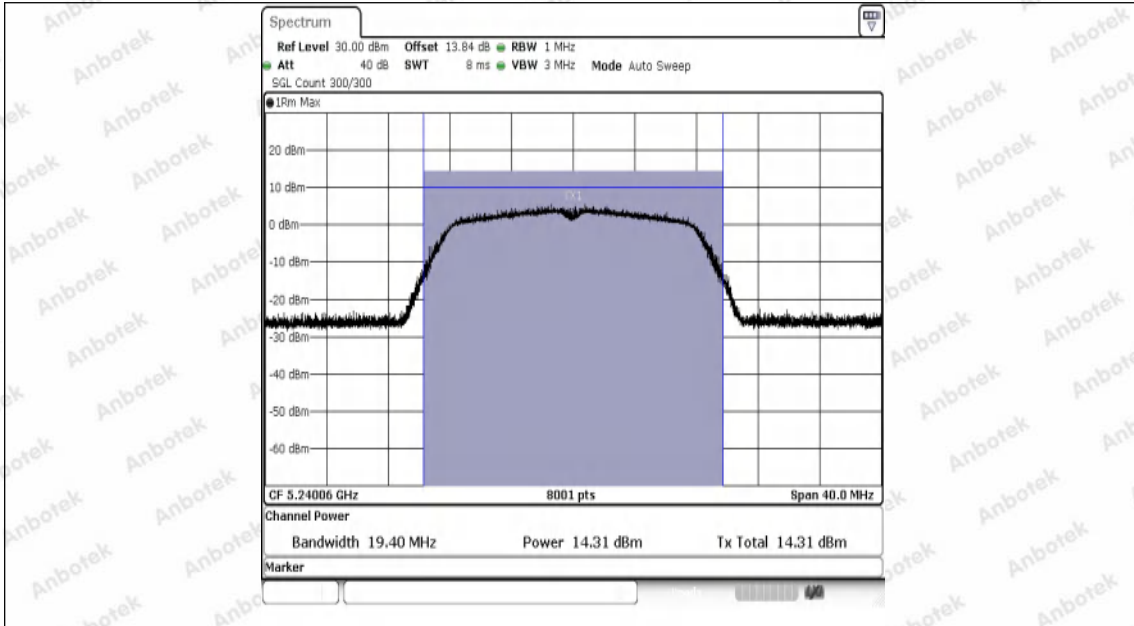

Hotline
400-003-0500
www.anbotek.com.cn

Test Graphs Channel Power

11A-Ant1-5180-PASS

11A-Ant1-5200-PASS

11A-Ant1-5240-PASS

11A-Ant1-5260-PASS

11A-Ant1-5300-PASS

11A-Ant1-5320-PASS