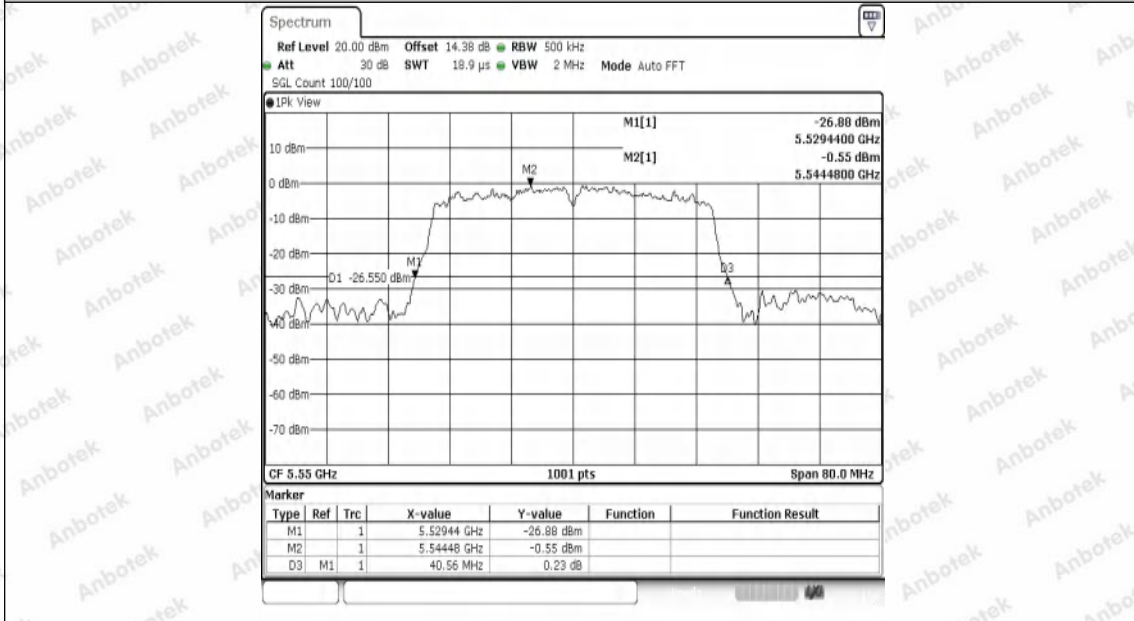

11N40SISO-Ant1-5550

Shenzhen Anbotek Compliance Laboratory Limited

Address: 1/F., Building D, Sogood Science and Technology Park, Sanwei Community, Hangcheng Street, Bao'an District, Shenzhen, Guangdong, China.
Tel: (86) 0755-26066440 Fax: (86) 0755-26014772 Email: service@anbotek.com

Hotline
400-003-0500
www.anbotek.com.cn