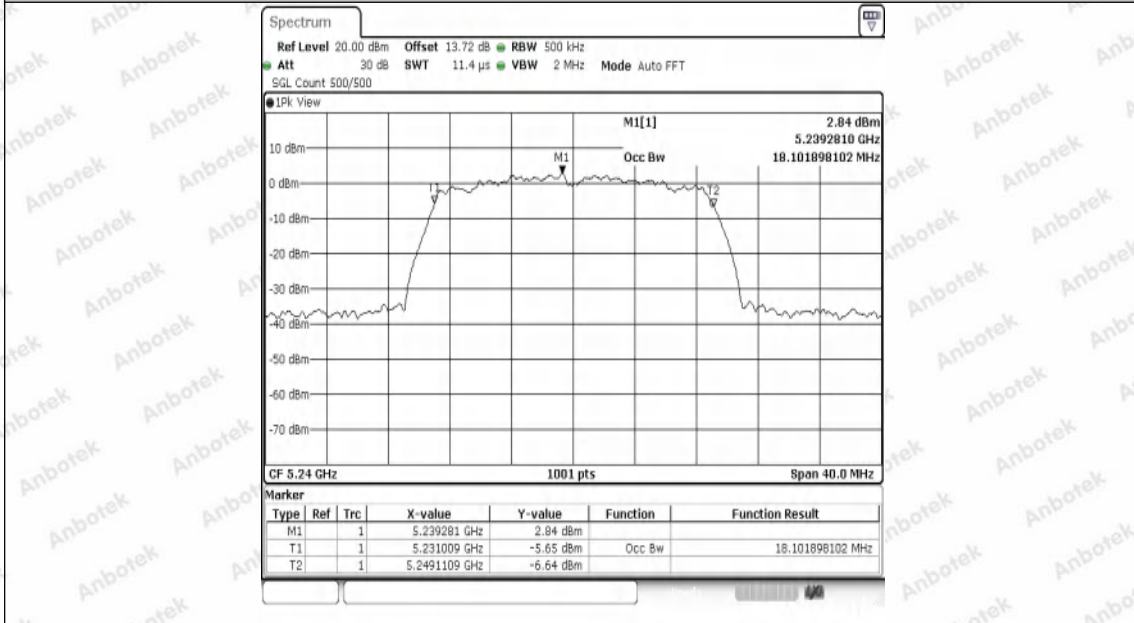

11AC20SISO-Ant1-5240

Shenzhen Anbotek Compliance Laboratory Limited

Address: 1/F., Building D, Sogood Science and Technology Park, Sanwei Community, Hangcheng Street, Bao'an District, Shenzhen, Guangdong, China.
Tel: (86) 0755-26066440 Fax: (86) 0755-26014772 Email: service@anbotek.com

Hotline
400-003-0500
www.anbotek.com.cn