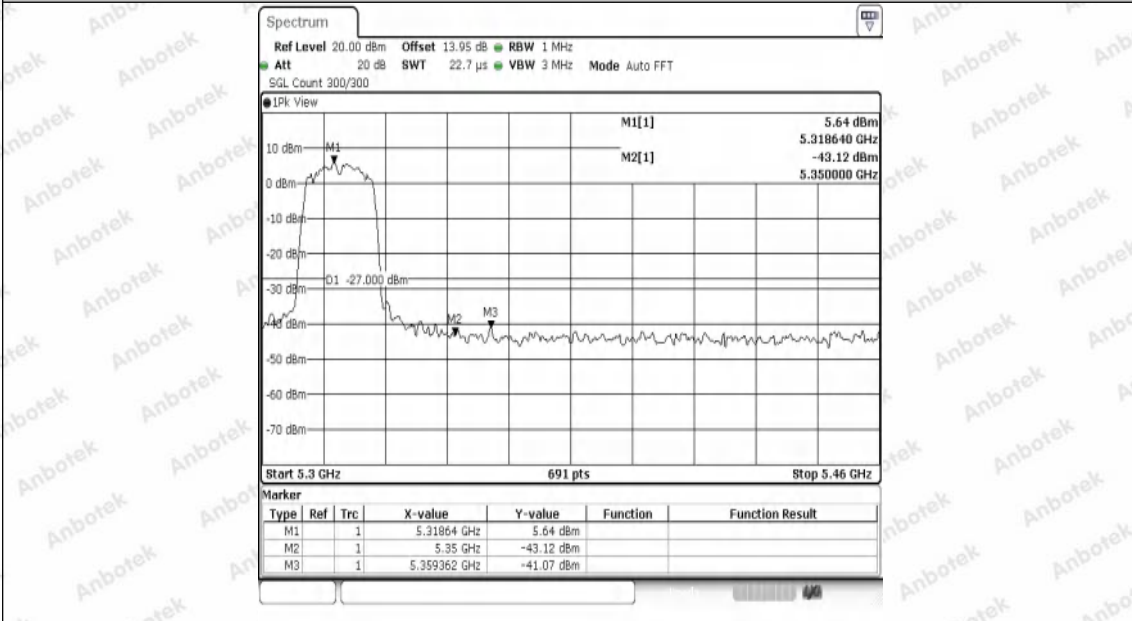

11AC20SISO-Ant1-5320-PASS

Shenzhen Anbotek Compliance Laboratory Limited

Address: 1/F., Building D, Sogood Science and Technology Park, Sanwei Community, Hangcheng Street, Bao'an District, Shenzhen, Guangdong, China.
Tel: (86) 0755-26066440 Fax: (86) 0755-26014772 Email: service@anbotek.com

Hotline
400-003-0500
www.anbotek.com.cn