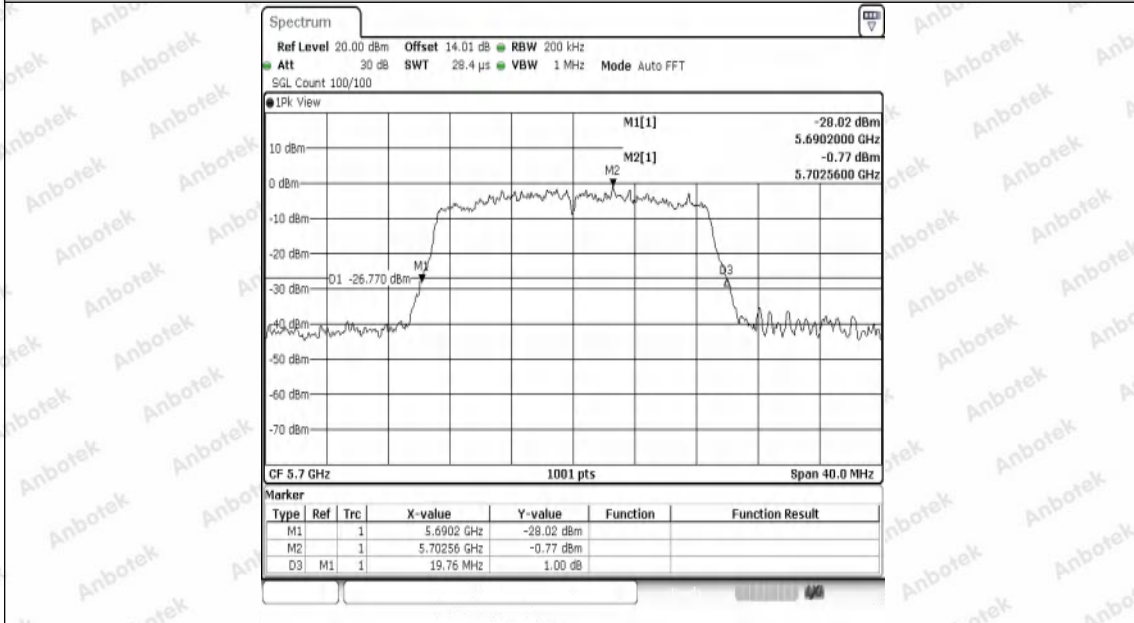

11AC20SISO-Ant1-5700

Shenzhen Anbotek Compliance Laboratory Limited

Address: 1/F., Building D, Sogood Science and Technology Park, Sanwei Community, Hangcheng Street, Bao'an District, Shenzhen, Guangdong, China.
Tel: (86) 0755-26066440 Fax: (86) 0755-26014772 Email: service@anbotek.com

Hotline
400-003-0500
www.anbotek.com.cn