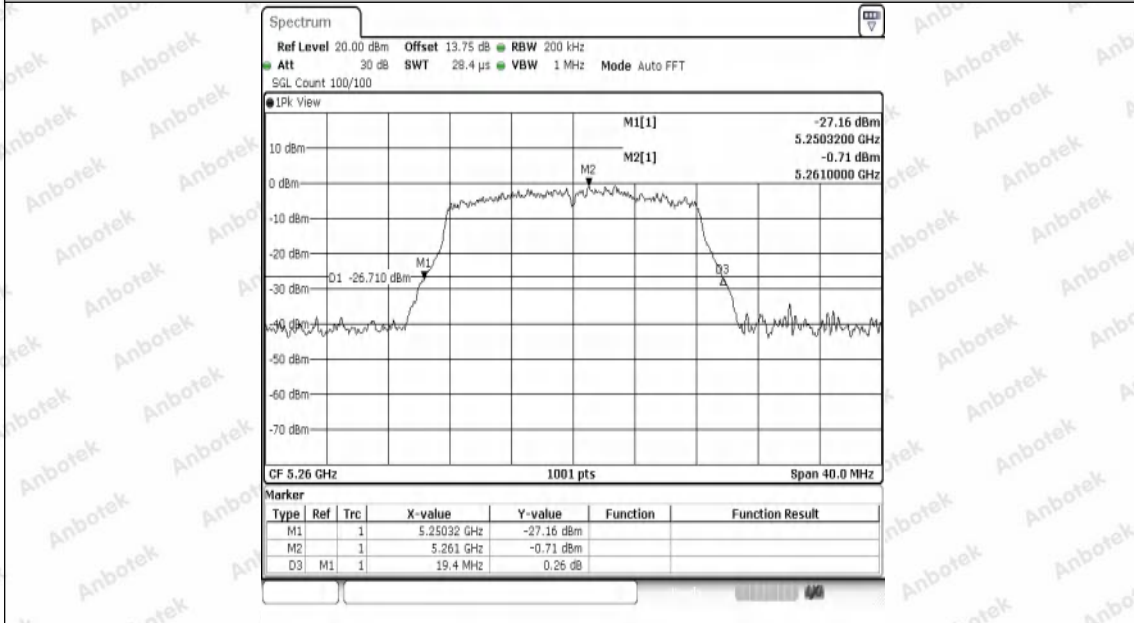

11A-Ant1-5260

Shenzhen Anbotek Compliance Laboratory Limited

Address: 1/F., Building D, Sogood Science and Technology Park, Sanwei Community, Hangcheng Street, Bao'an District, Shenzhen, Guangdong, China.
Tel: (86) 0755-26066440 Fax: (86) 0755-26014772 Email: service@anbotek.com

Hotline
400-003-0500
www.anbotek.com.cn