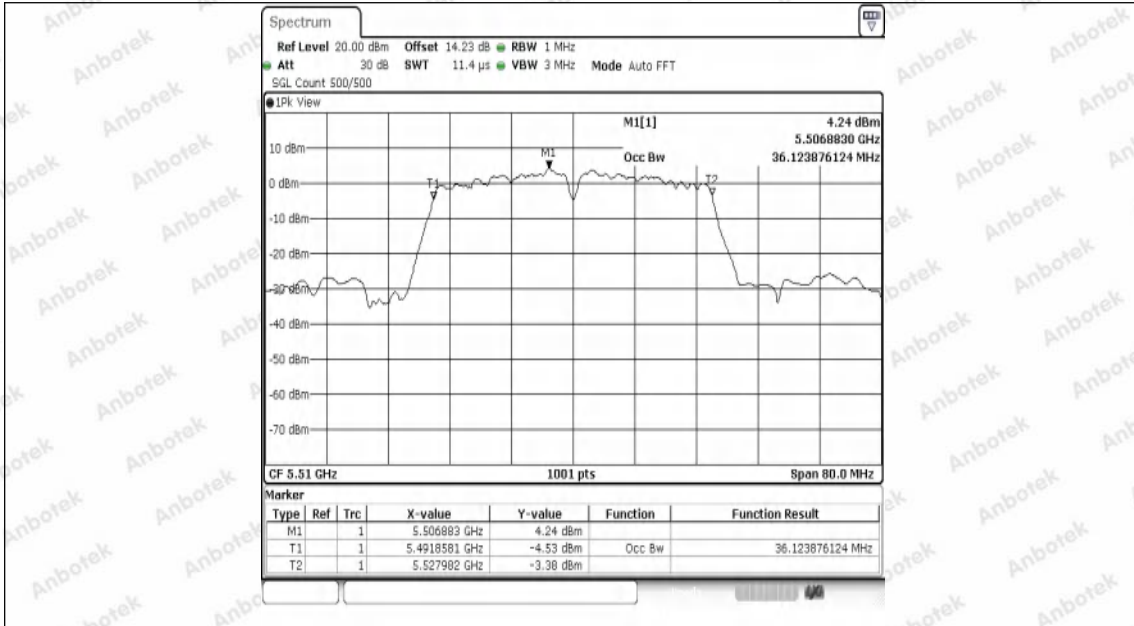

11N40SISO-Ant1-5510