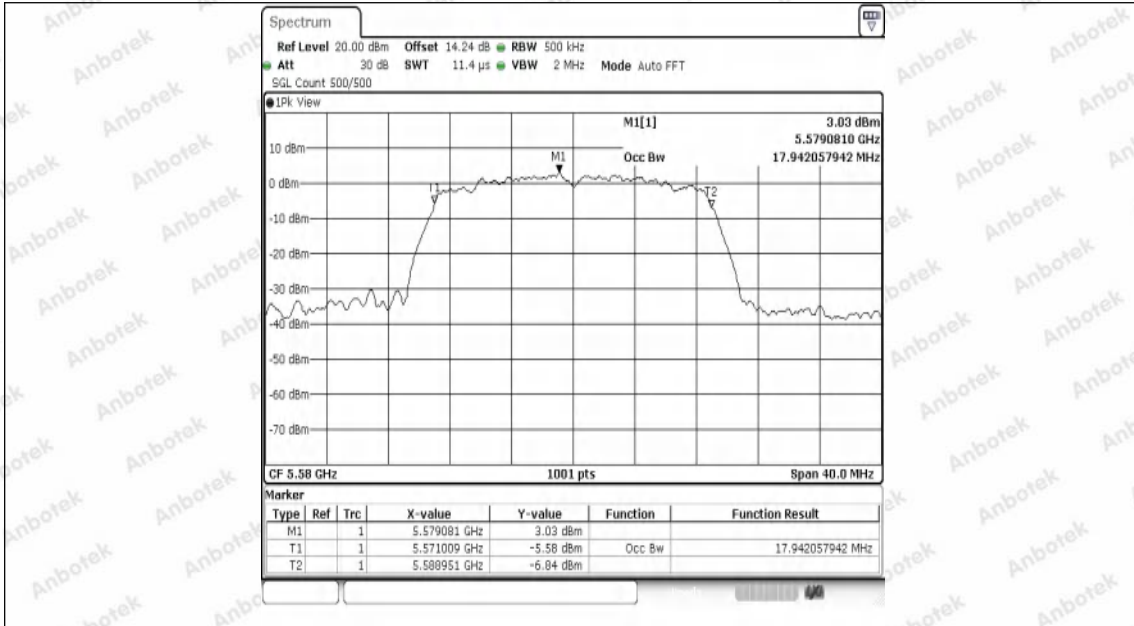

11N20SISO-Ant1-5580