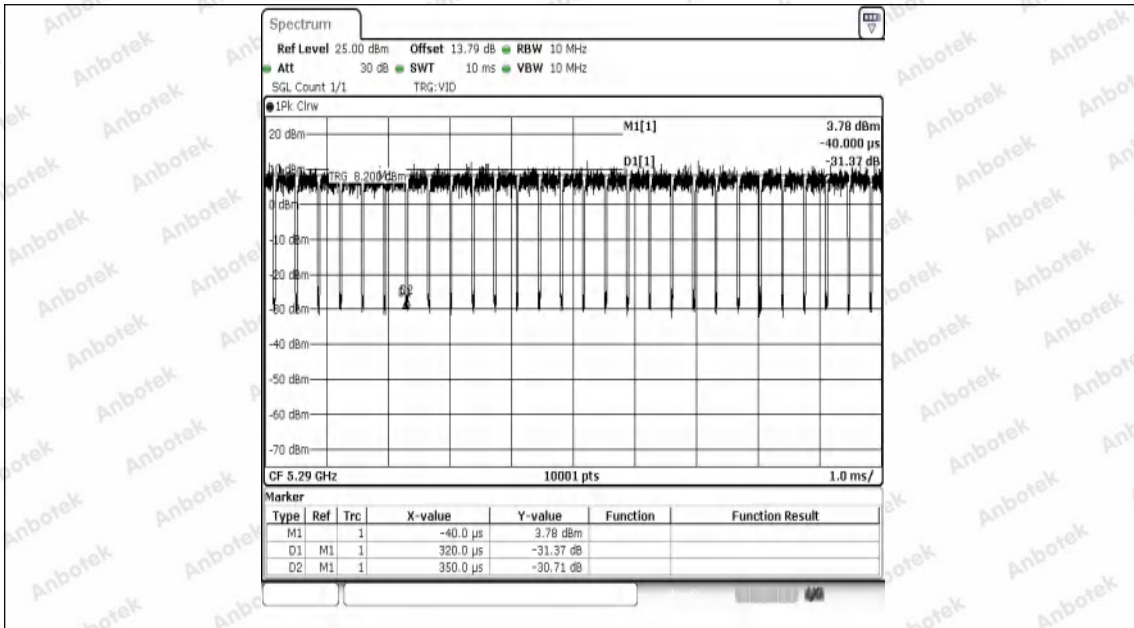

NTNV-11AC80SISO-Ant1-5290