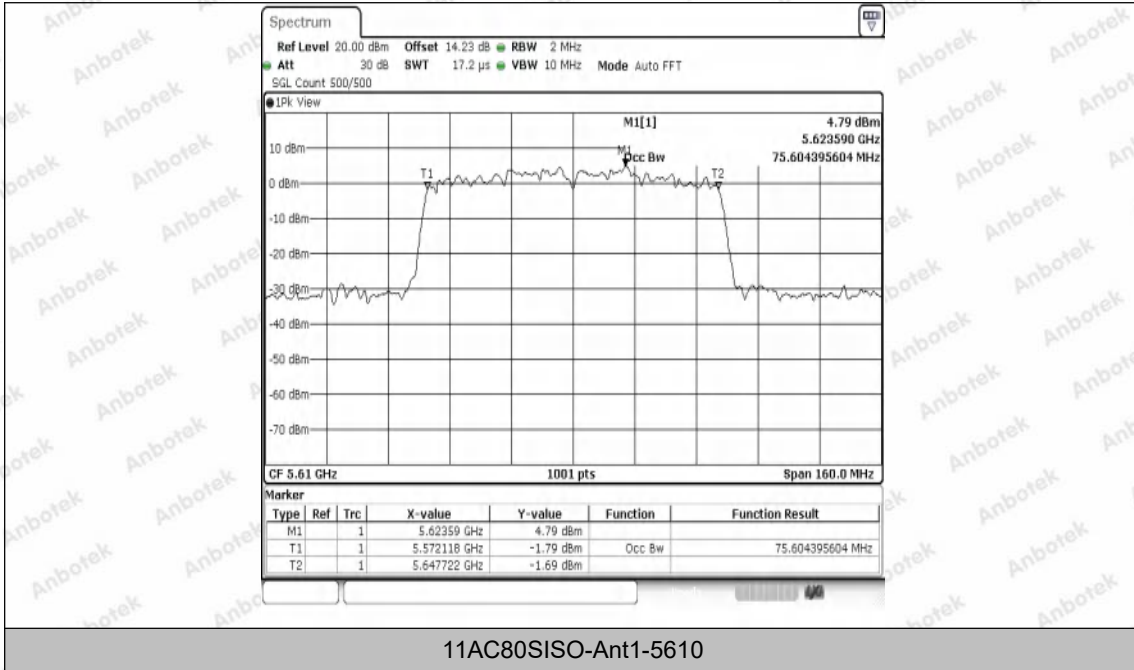

Shenzhen Anbotek Compliance Laboratory Limited

Address: 1/F., Building D, Sogood Science and Technology Park, Sanwei Community, Hangcheng Street, Bao'an District, Shenzhen, Guangdong, China.
Tel: (86) 0755-26066440 Fax: (86) 0755-26014772 Email: service@anbotek.com

Hotline
400-003-0500
www.anbotek.com.cn