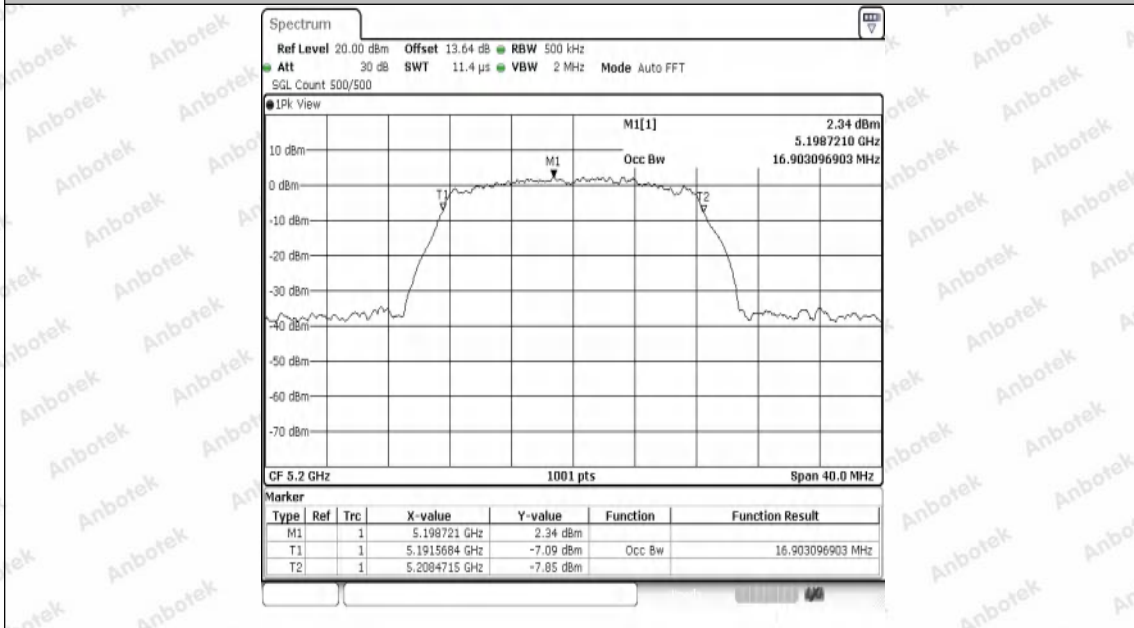

11A-Ant1-5200