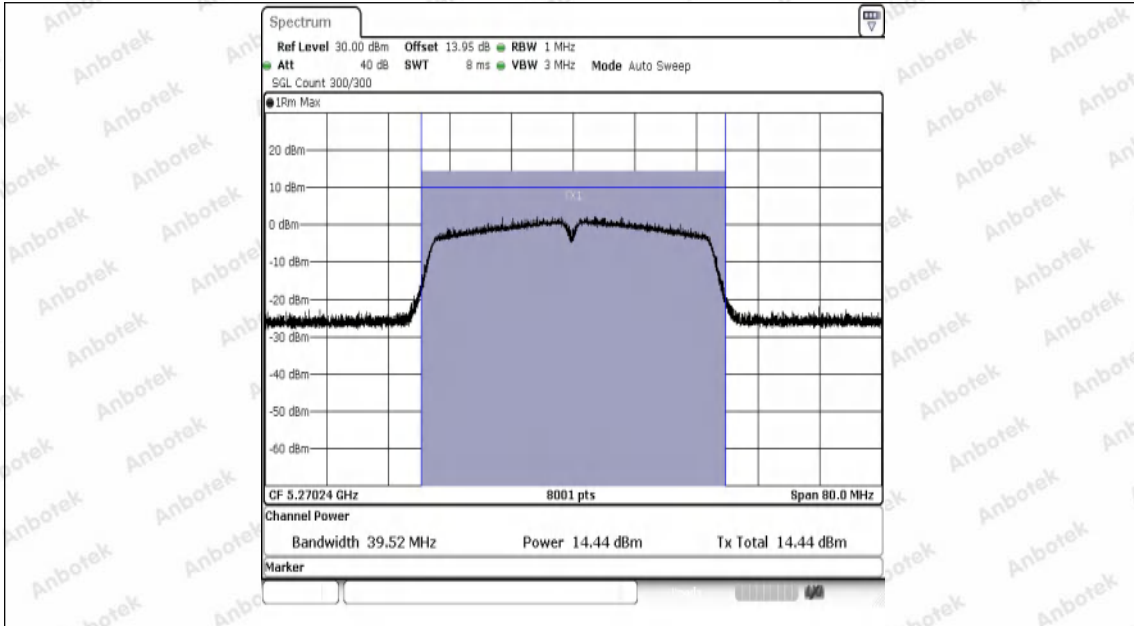

11AC40SISO-Ant1-5270-PASS