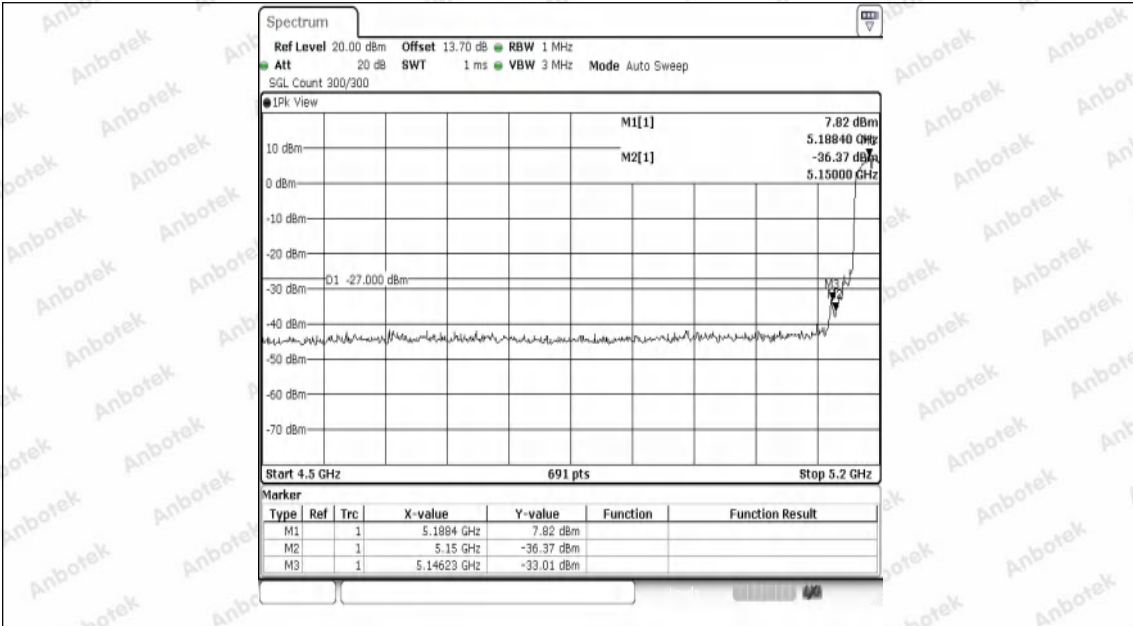

11AC40SISO-Ant1-5190-PASS