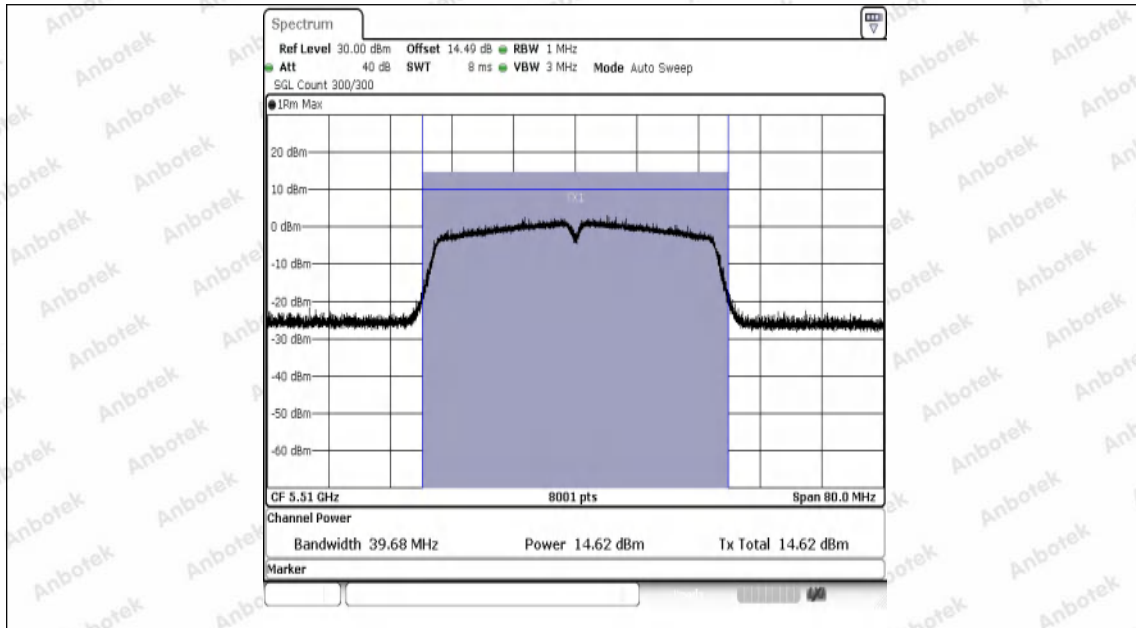

11N40SISO-Ant1-5510-PASS