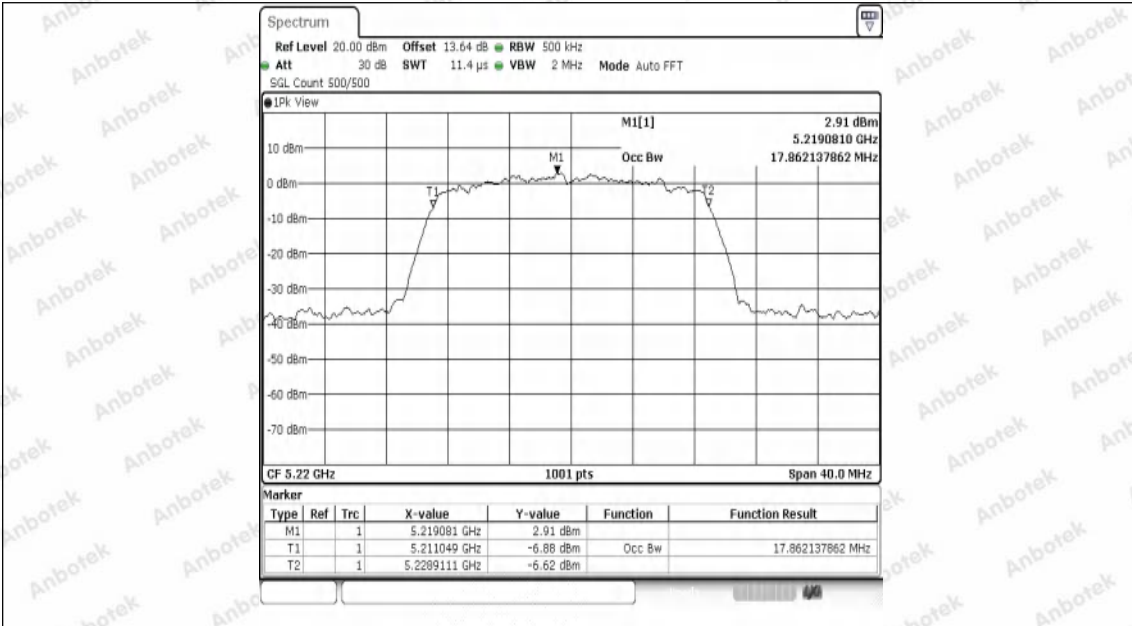

11N20SISO-Ant1-5220