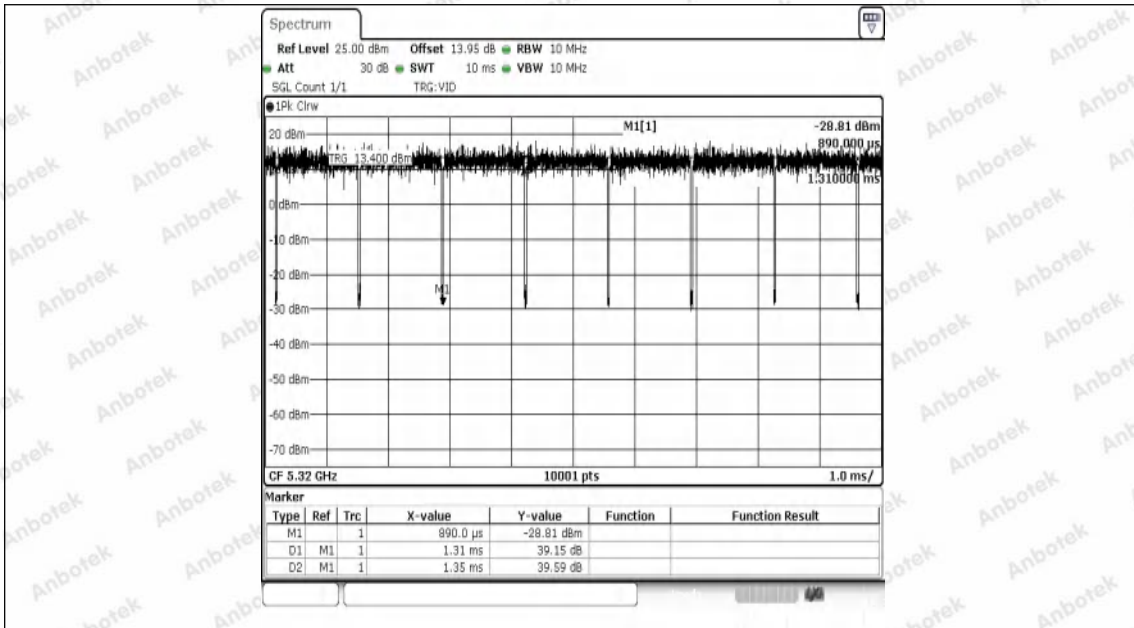

Hotline
 400-003-0500
 www.anbotek.com.cn

NTNV-11AC20SISO-Ant1-5200

NTNV-11AC20SISO-Ant1-5240

NTNV-11AC20SISO-Ant1-5260

NTNV-11AC20SISO-Ant1-5300

NTNV-11AC20SISO-Ant1-5320

NTNV-11AC20SISO-Ant1-5500

NTNV-11AC20SISO-Ant1-5580