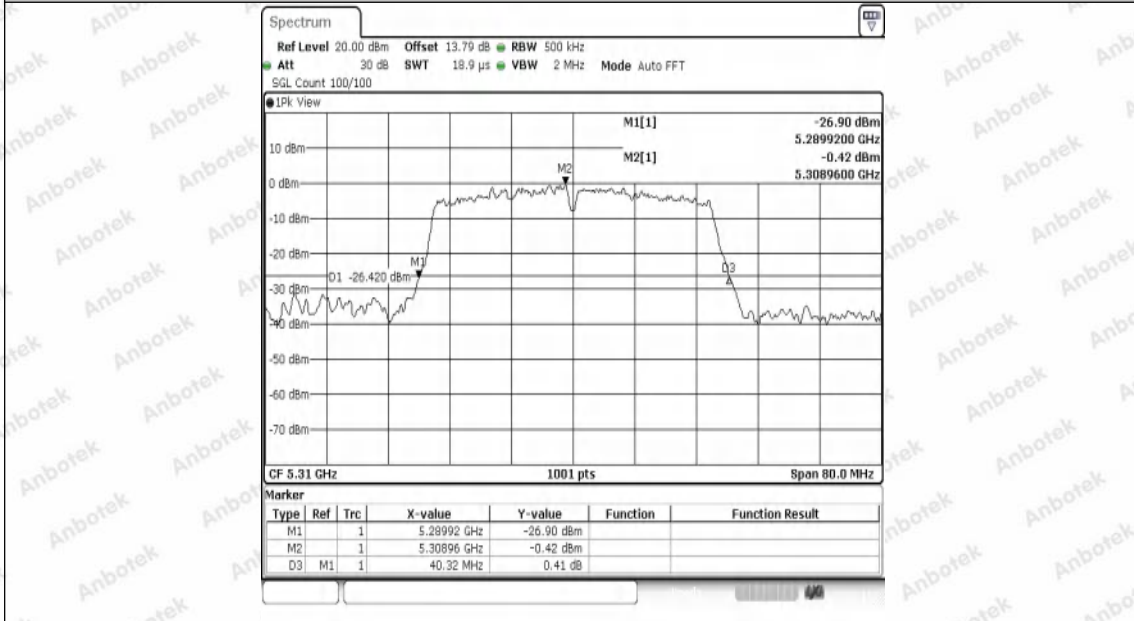

11N40SISO-Ant1-5310

Shenzhen Anbotek Compliance Laboratory Limited

Address: 1/F., Building D, Sogood Science and Technology Park, Sanwei Community, Hangcheng Street, Bao'an District, Shenzhen, Guangdong, China.
Tel: (86) 0755-26066440 Fax: (86) 0755-26014772 Email: service@anbotek.com

Hotline
400-003-0500
www.anbotek.com.cn