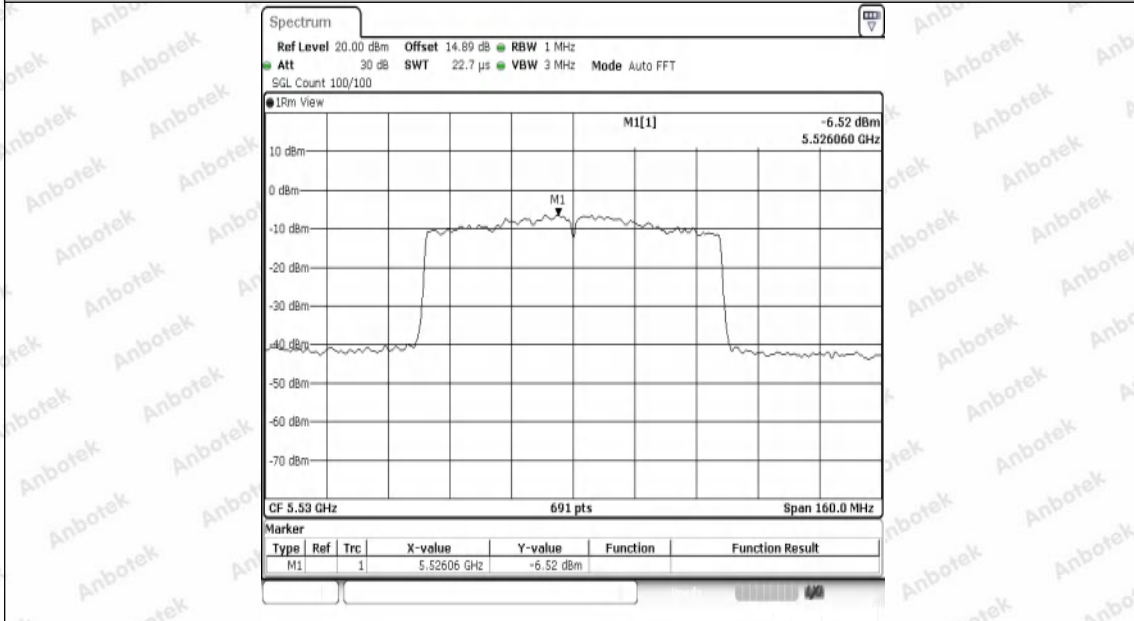

11AC80SISO-Ant1-5530-PASS