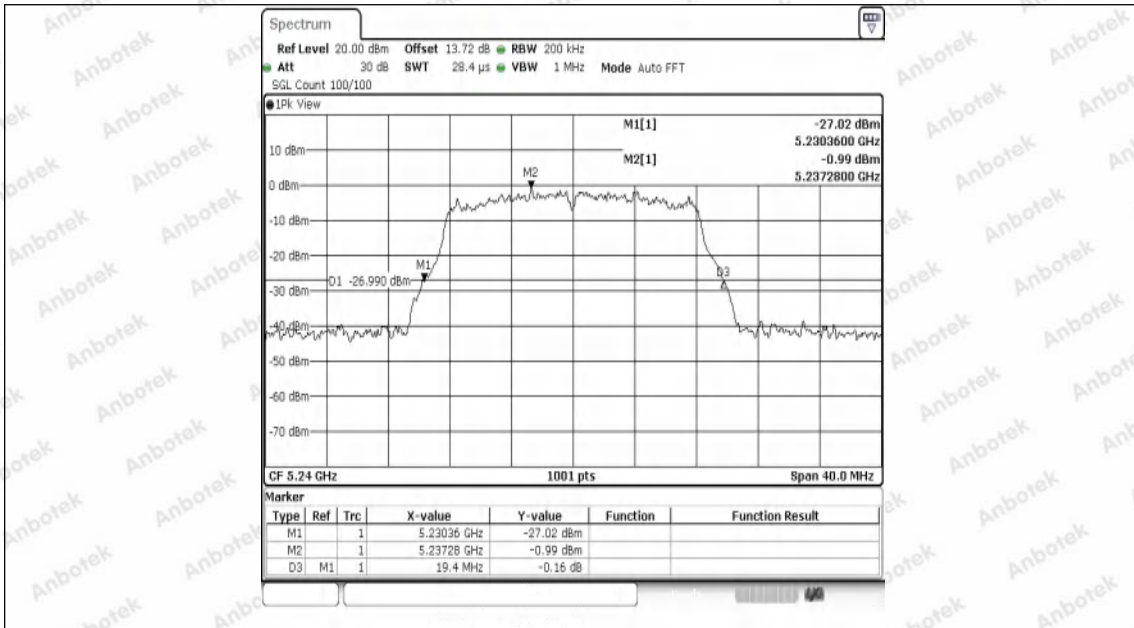

Hotline
400-003-0500
www.anbotek.com.cn

Test Graphs

11A-Ant1-5180

11A-Ant1-5200

11A-Ant1-5240

11A-Ant1-5260

Shenzhen Anbotek Compliance Laboratory Limited

Address: 1/F., Building D, Sogood Science and Technology Park, Sanwei Community, Hangcheng Street, Bao'an District, Shenzhen, Guangdong, China.
 Tel: (86) 0755-26066440 Fax: (86) 0755-26014772 Email: service@anbotek.com