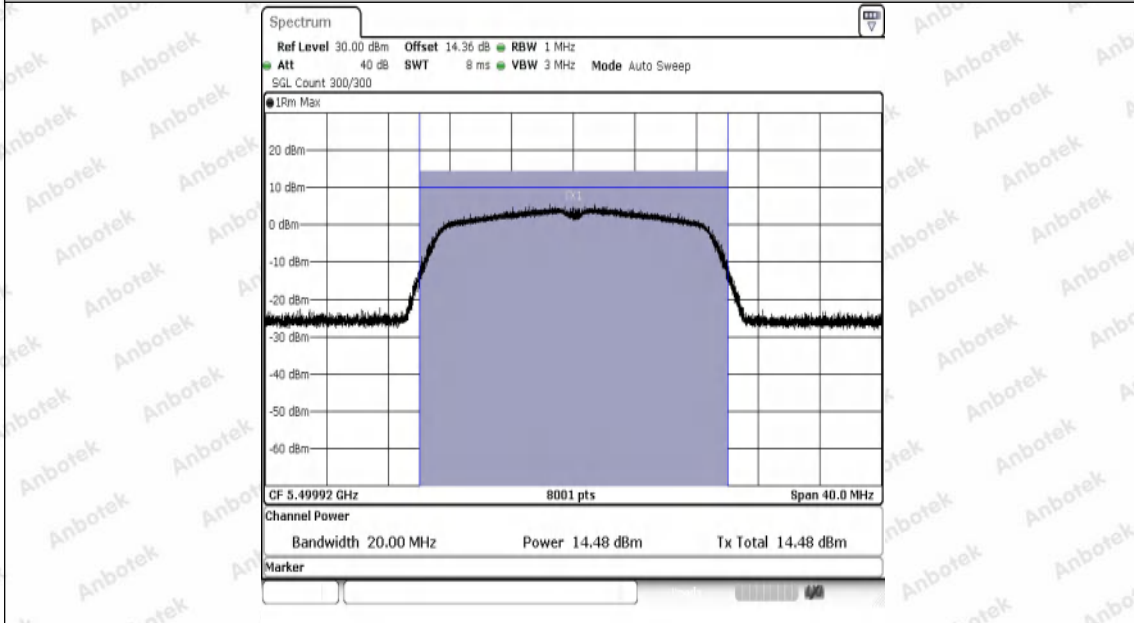

Hotline
400-003-0500
www.anbotek.com.cn

11AC20SISO-Ant1-5200-PASS

11AC20SISO-Ant1-5240-PASS

11AC20SISO-Ant1-5260-PASS

11AC20SISO-Ant1-5300-PASS

11AC20SISO-Ant1-5320-PASS

11AC20SISO-Ant1-5500-PASS

11AC20SISO-Ant1-5580-PASS