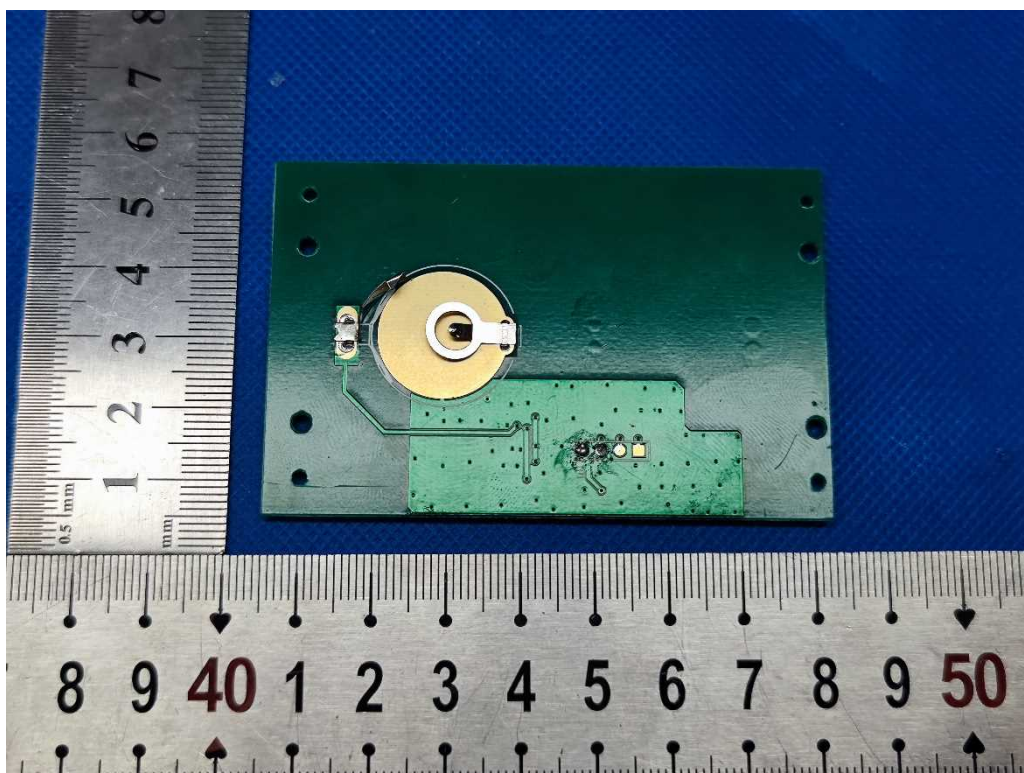

China

Internal Photos Documentation

Manufacturer: Ningbo Mengye Electric Appliances Co., Ltd.
Product: Remote Control
FCC ID: 2A9WY-RC-001

Page 1 of 2

Model: RC-001

China

Internal Photos Documentation

Manufacturer: Ningbo Mengye Electric Appliances Co., Ltd.
Product: Remote Control
FCC ID: 2A9WY-RC-001