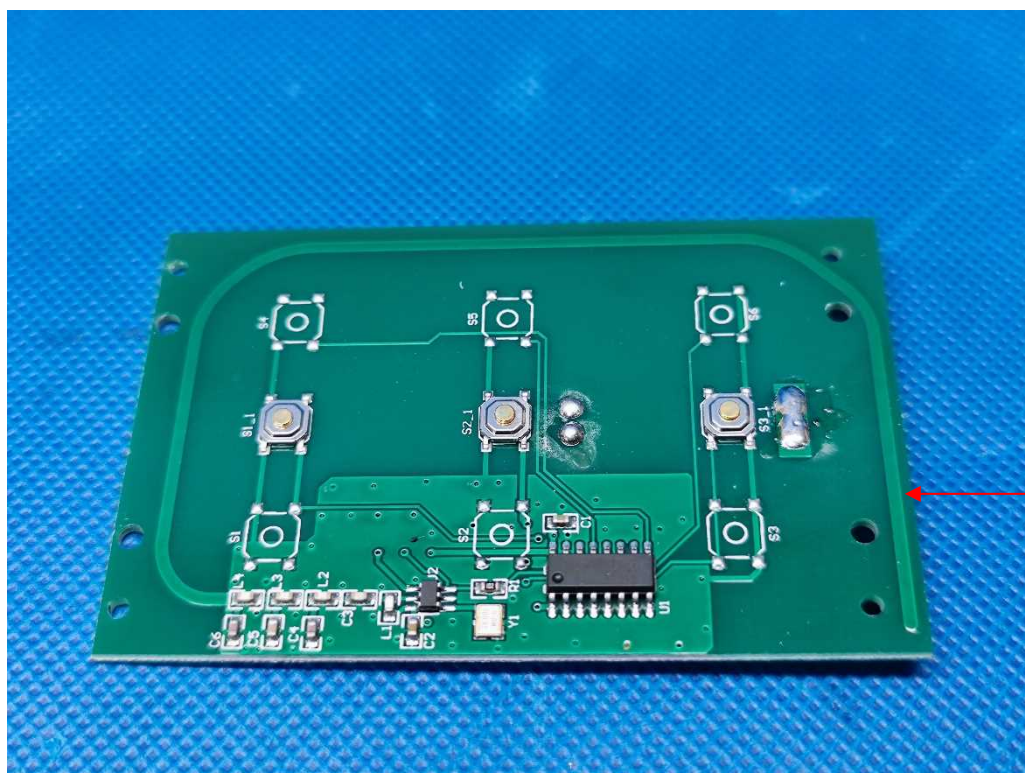

China

Internal Photos Documentation

Manufacturer: Ningbo Mengye Electric Appliances Co., Ltd.
Product: Remote Control
FCC ID: 2A9WY-RC-001

Page 2 of 2

Antenna Location