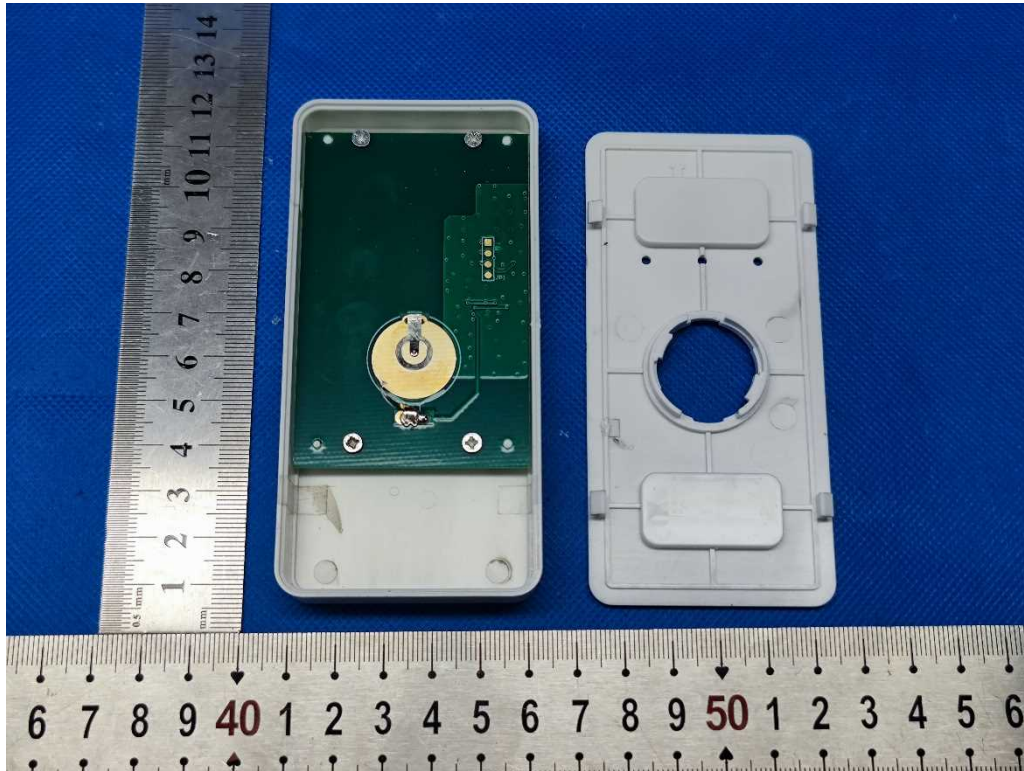

China

Internal Photos Documentation

Manufacturer: Ningbo Mengye Electric Appliances Co., Ltd.
Product: Remote Control
FCC ID: 2A9WY-RC-001

Page 1 of 2

Model: RC-001

China

Internal Photos Documentation

Manufacturer: Ningbo Mengye Electric Appliances Co., Ltd.
Product: Remote Control
FCC ID: 2A9WY-RC-001