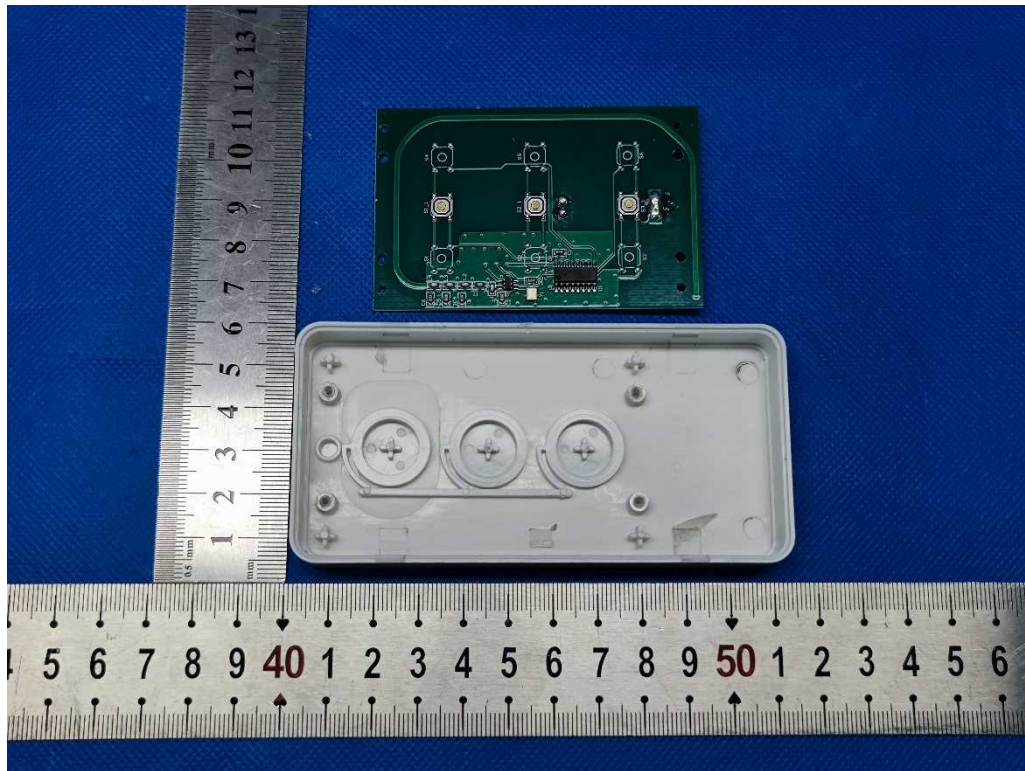

China

Internal Photos Documentation

Manufacturer: Ningbo Mengye Electric Appliances Co., Ltd.
Product: Remote Control
FCC ID: 2A9WY-RC-001

Page 2 of 2

Antenna Location