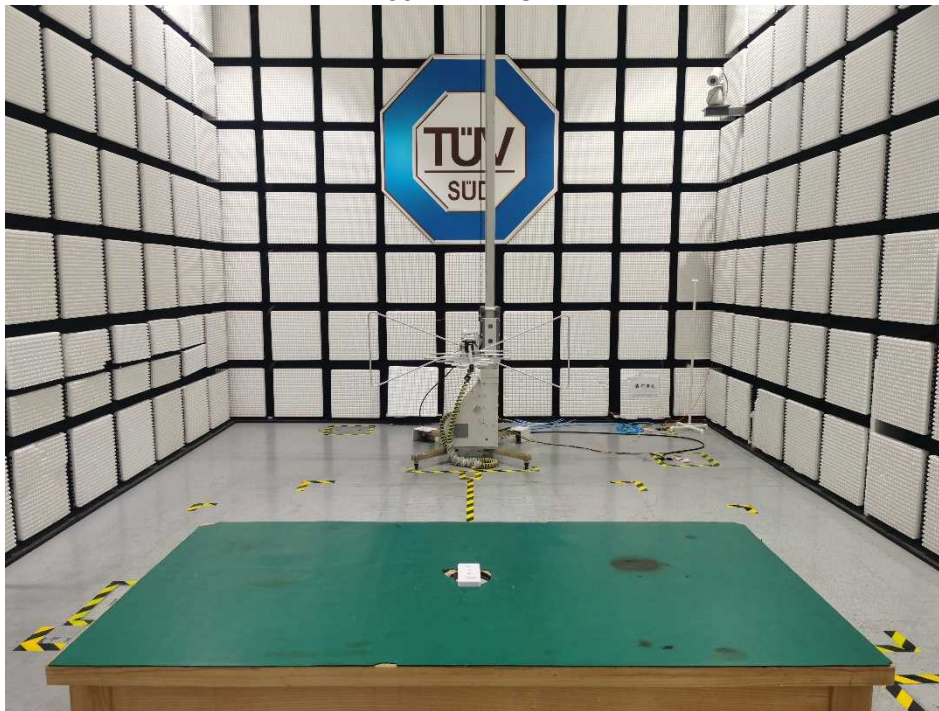

PHOTOGRAPHS OF TEST SET UP

Field Strength and Harmonics Test Setup

Radiated Emission Setup

30MHz ~ 1GHz

Above 1GHz