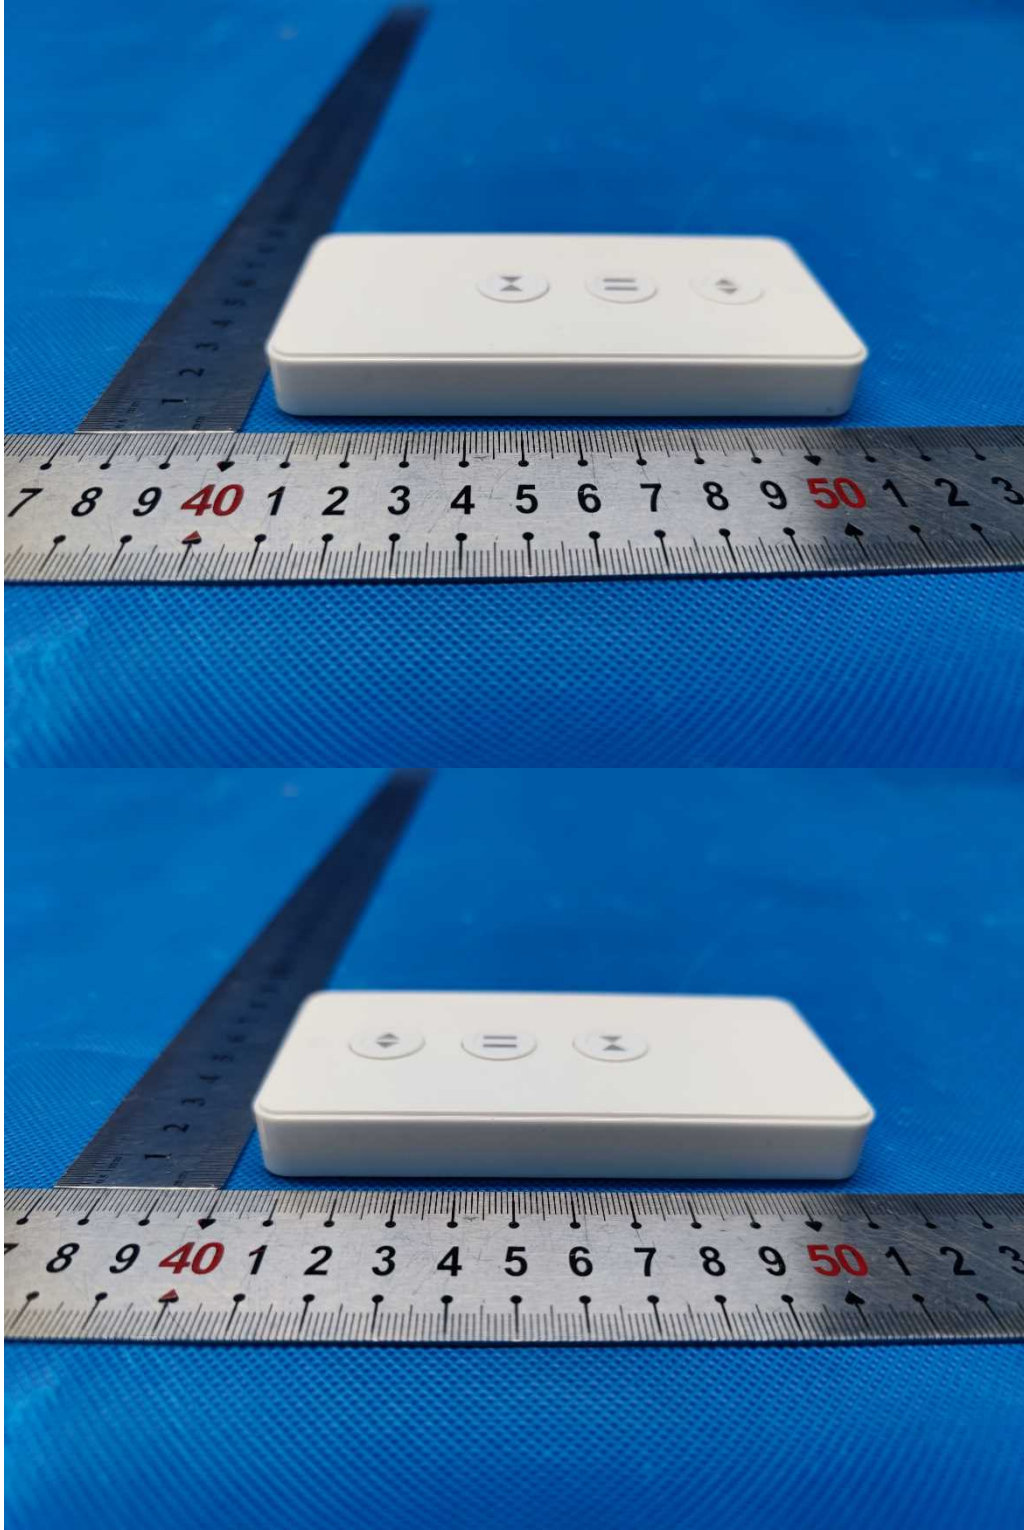

China

External Photos Documentation

Manufacturer: Ningbo Mengye Electric Appliances Co., Ltd.
Product: Remote Control
FCC ID: 2A9WY-RC-001

Page 1 of 4

Model: RC-001

China

External Photos Documentation

Manufacturer: Ningbo Mengye Electric Appliances Co., Ltd.
Product: Remote Control
FCC ID: 2A9WY-RC-001

Page 2 of 4

China

External Photos Documentation

Manufacturer: Ningbo Mengye Electric Appliances Co., Ltd.
Product: Remote Control
FCC ID: 2A9WY-RC-001

Page 3 of 4

China

External Photos Documentation

Manufacturer: Ningbo Mengye Electric Appliances Co., Ltd.
Product: Remote Control
FCC ID: 2A9WY-RC-001