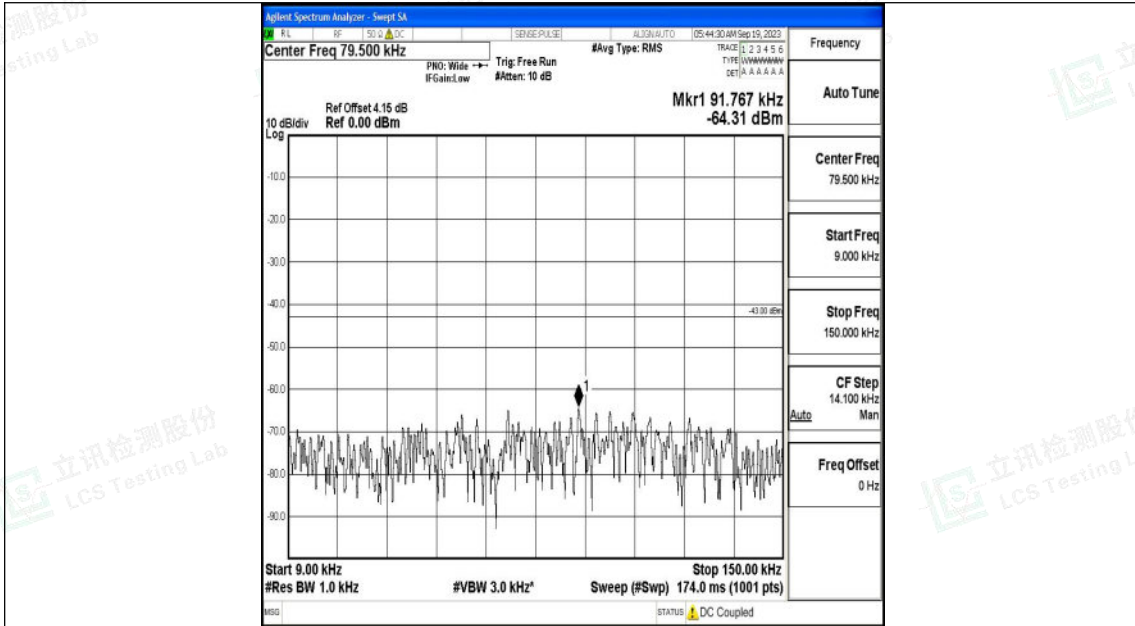

Band4_10MHz_16QAM_20350_1RB#0_0.009~0.15_0.009~0.15

Band4_10MHz_16QAM_20350_1RB#0_0.15~30_0.15~30

Band4_10MHz_16QAM_20350_1RB#0_30~1000_30~1000

Band4_10MHz_16QAM_20350_1RB#0_1000~3000_1000~3000

Band4_10MHz_16QAM_20350_1RB#0_3000~20000_3000~20000