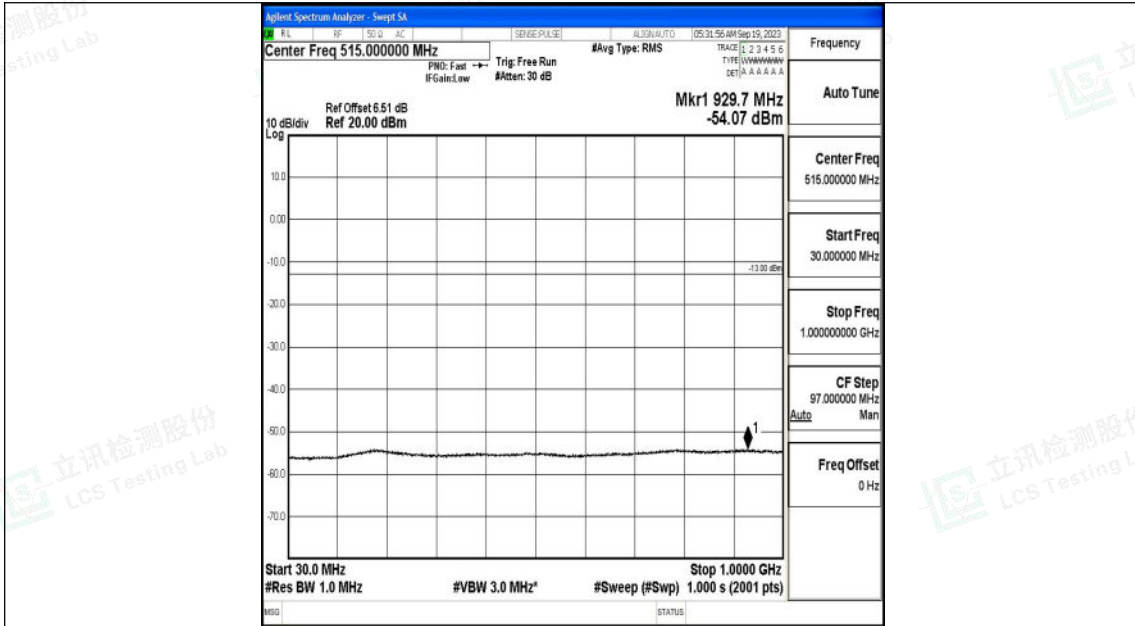

Band4_10MHz_QPSK_20175_1RB#0_0.15~30_0.15~30

Band4_10MHz_QPSK_20175_1RB#0_30~1000_30~1000