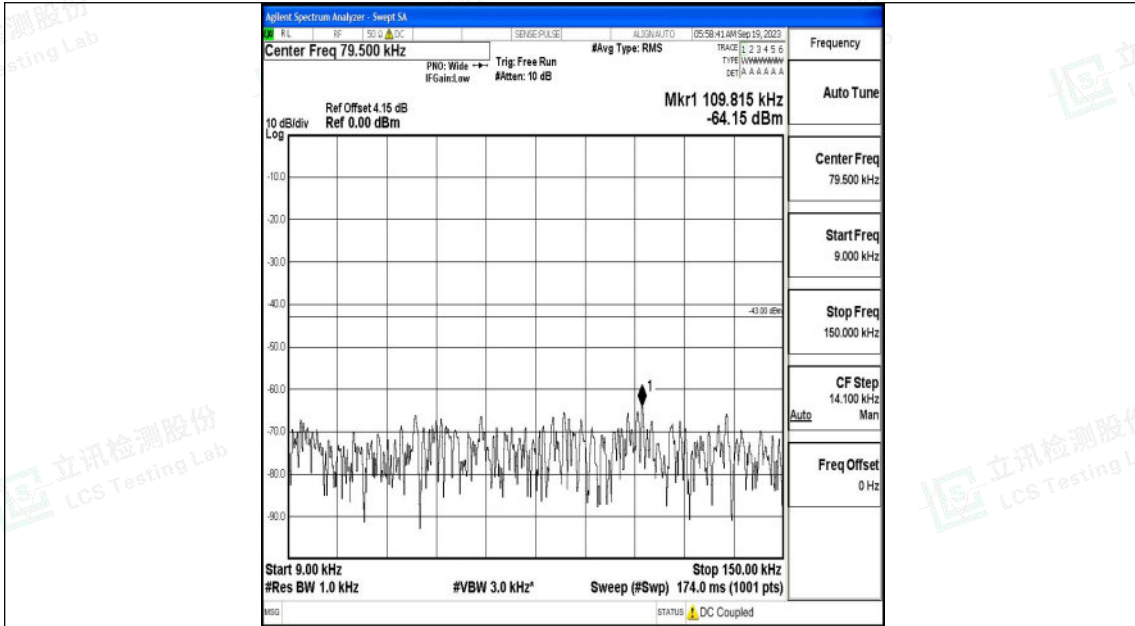

Band4_15MHz_16QAM_20325_1RB#0_0.009~0.15_0.009~0.15

Band4_15MHz_16QAM_20325_1RB#0_0.15~30_0.15~30

Band4_15MHz_16QAM_20325_1RB#0_30~1000_30~1000

Band4_15MHz_16QAM_20325_1RB#0_1000~3000_1000~3000

Band4_15MHz_16QAM_20325_1RB#0_3000~20000_3000~20000