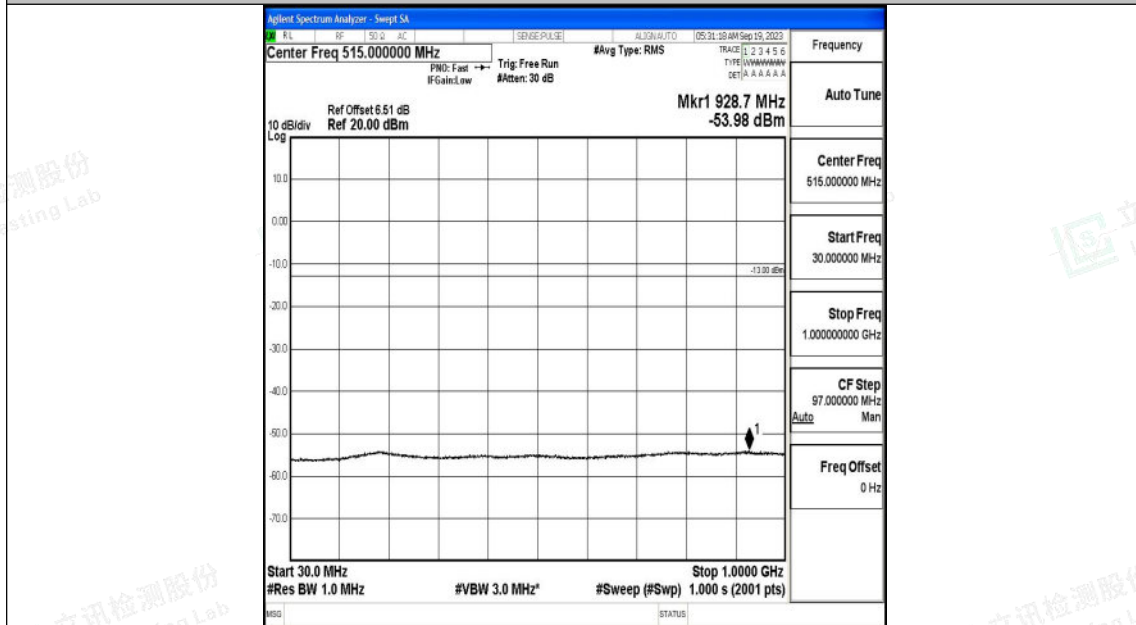

Band4_10MHz_16QAM_20000_1RB#0_0.15~30_0.15~30

Band4_10MHz_16QAM_20000_1RB#0_30~1000_30~1000