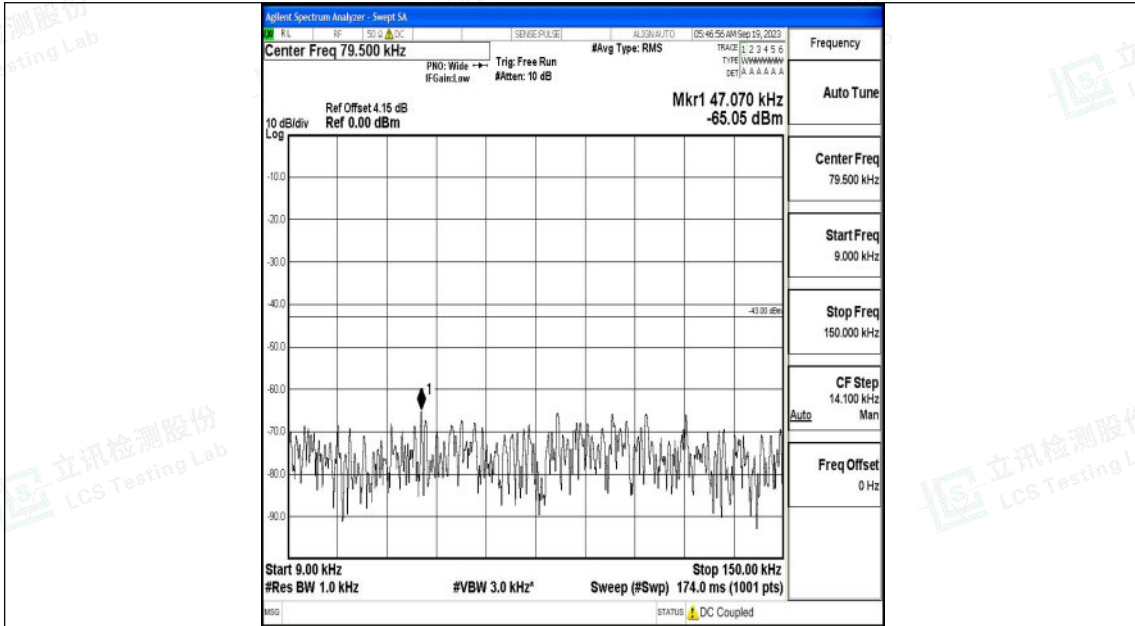

Band4_15MHz_16QAM_20175_1RB#0_0.009~0.15_0.009~0.15

Band4_15MHz_16QAM_20175_1RB#0_0.15~30_0.15~30

Band4_15MHz_16QAM_20175_1RB#0_30~1000_30~1000

Band4_15MHz_16QAM_20175_1RB#0_1000~3000_1000~3000

Band4_15MHz_16QAM_20175_1RB#0_3000~20000_3000~20000