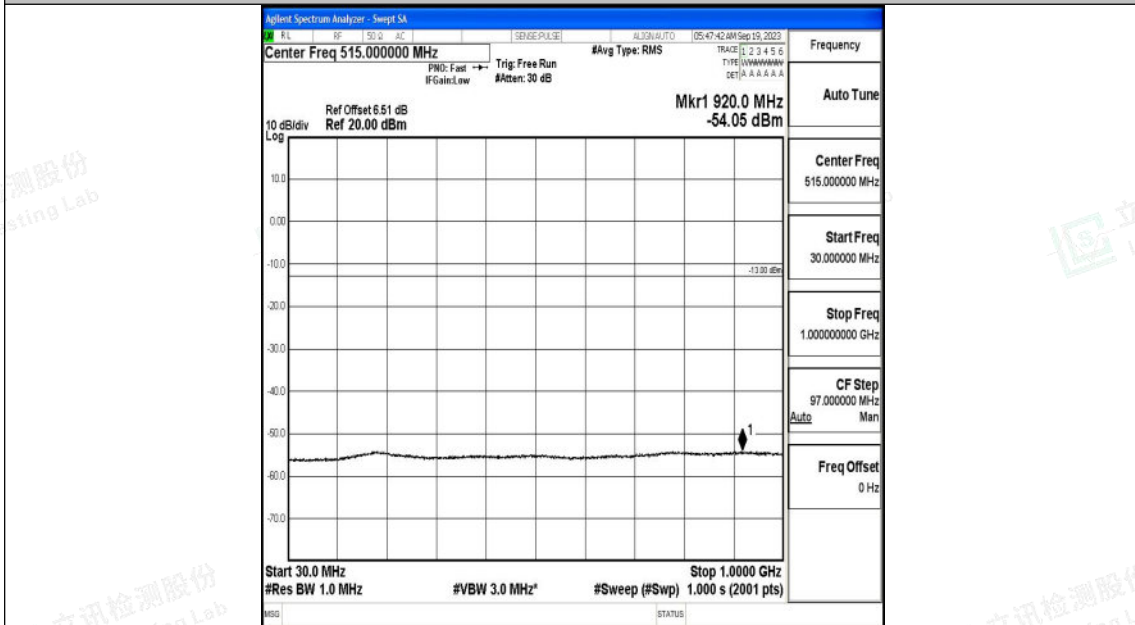

Band4_15MHz_16QAM_20325_1RB#0_0.15~30_0.15~30

Band4_15MHz_16QAM_20325_1RB#0_30~1000_30~1000