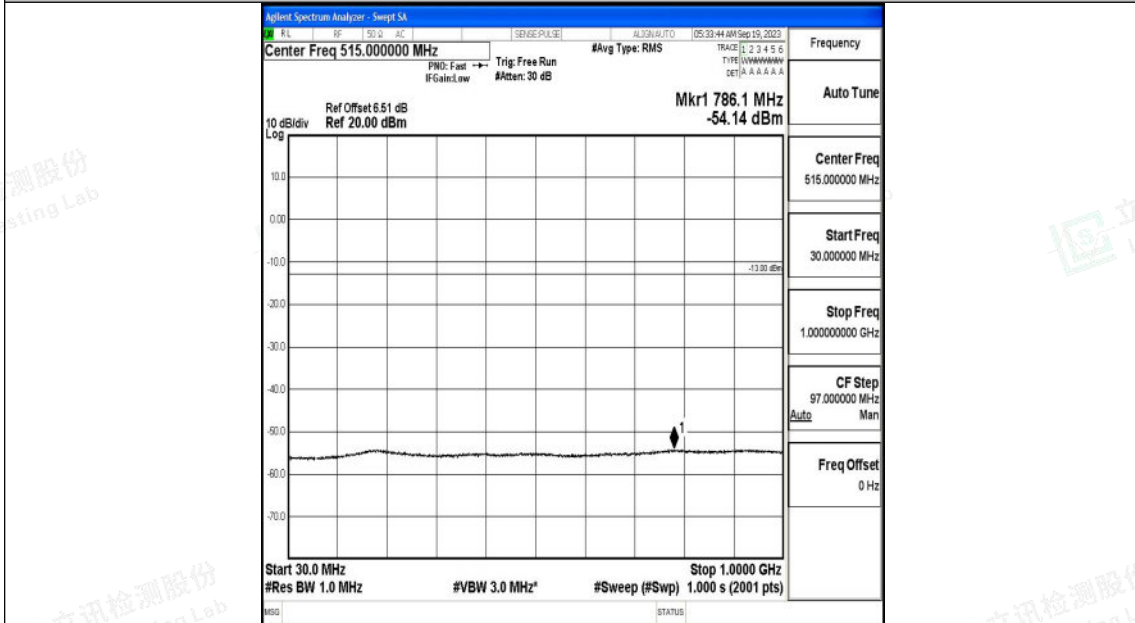

Band4_10MHz_16QAM_20350_1RB#0_0.15~30_0.15~30

Band4_10MHz_16QAM_20350_1RB#0_30~1000_30~1000