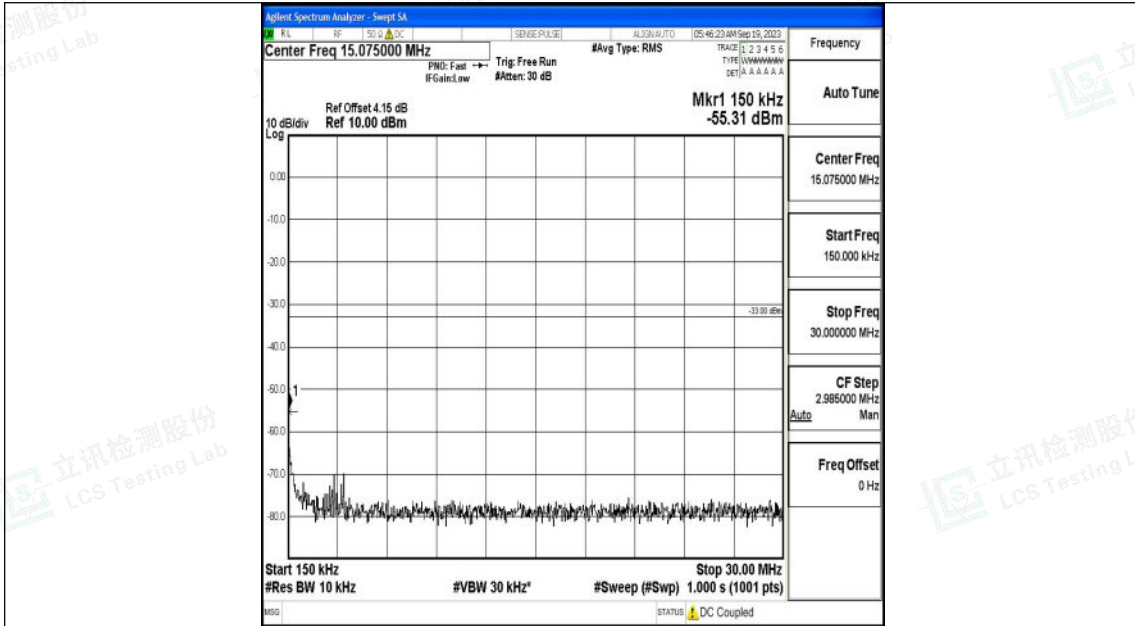

Band4_15MHz_16QAM_20175_1RB#0_0.009~0.15_0.009~0.15

Band4_15MHz_16QAM_20175_1RB#0_0.15~30_0.15~30