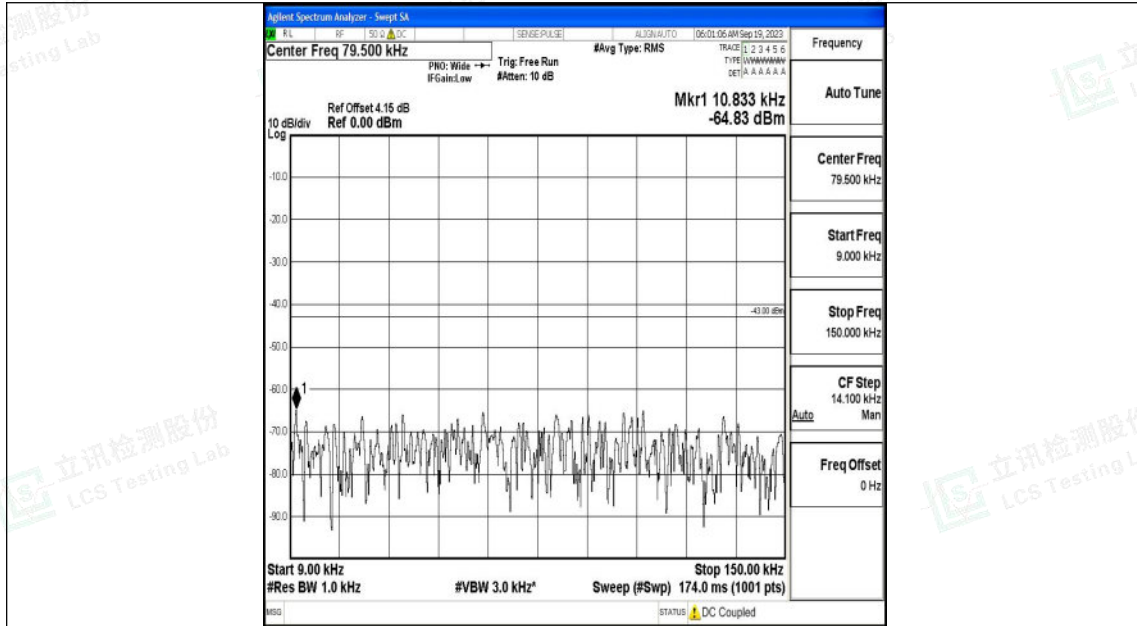

Band4_20MHz_16QAM_20175_1RB#0_30~1000_30~1000

Band4_20MHz_16QAM_20175_1RB#0_1000~3000_1000~3000

Band4_20MHz_16QAM_20175_1RB#0_3000~20000_3000~20000

Band4_20MHz_QPSK_20300_1RB#0_0.009~0.15_0.009~0.15

Band4_20MHz_QPSK_20300_1RB#0_0.15~30_0.15~30