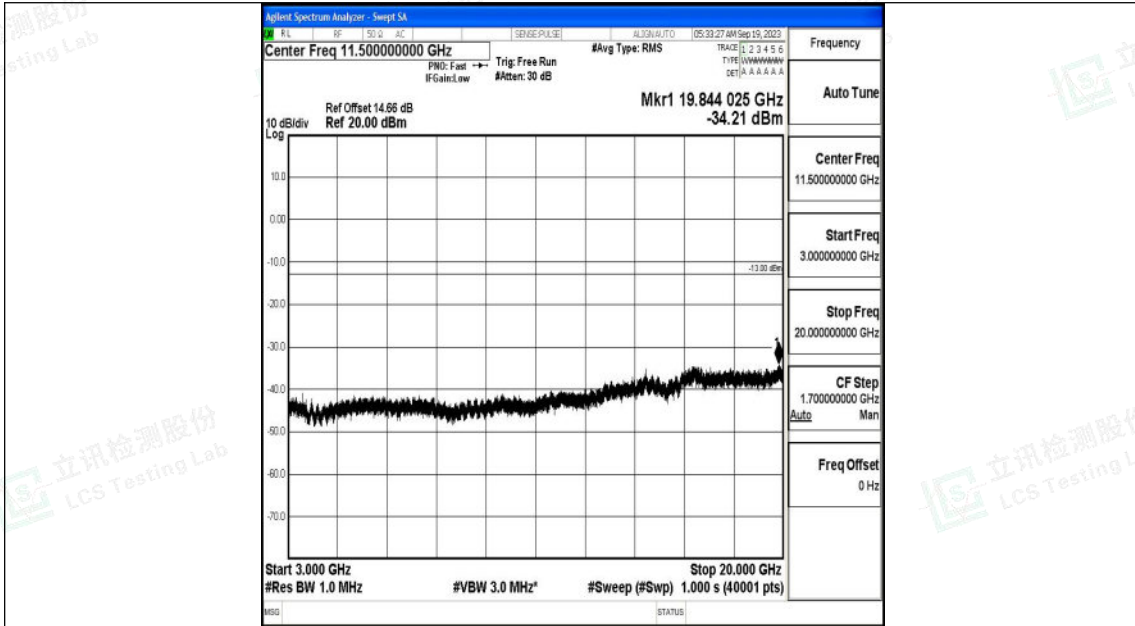

Band4_10MHz_QPSK_20350_1RB#0_0.009~0.15_0.009~0.15

Band4_10MHz_QPSK_20350_1RB#0_0.15~30_0.15~30

Band4_10MHz_QPSK_20350_1RB#0_30~1000_30~1000

Band4_10MHz_QPSK_20350_1RB#0_1000~3000_1000~3000

Band4_10MHz_QPSK_20350_1RB#0_3000~20000_3000~20000