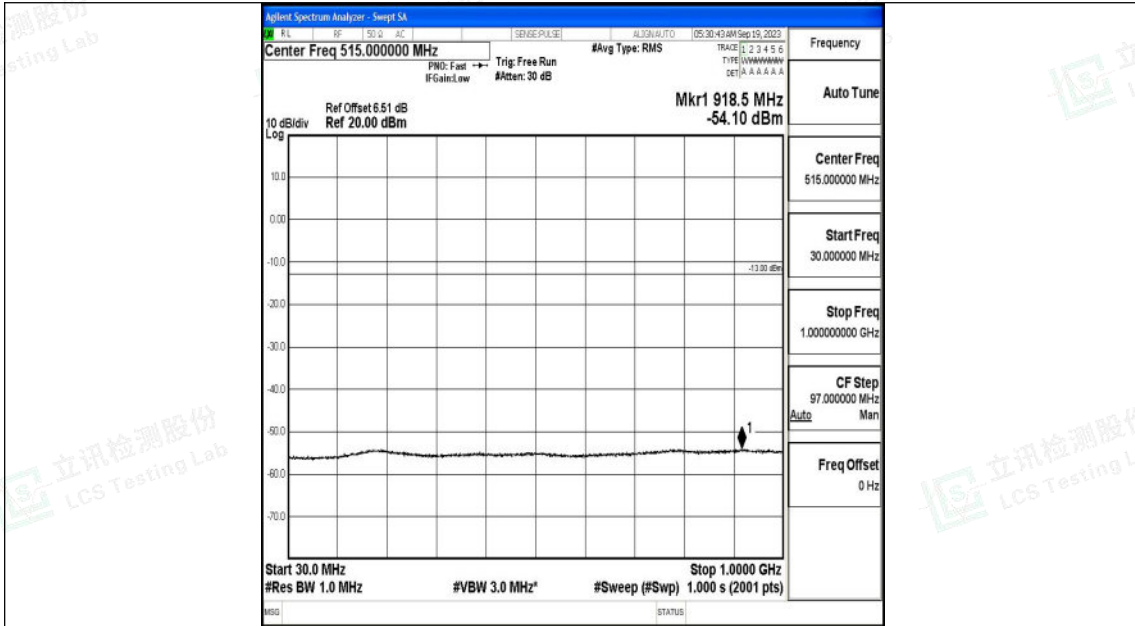

Band4_10MHz_QPSK_20000_1RB#0_0.009~0.15_0.009~0.15

Band4_10MHz_QPSK_20000_1RB#0_0.15~30_0.15~30

Band4_10MHz_QPSK_20000_1RB#0_30~1000_30~1000

Band4_10MHz_QPSK_20000_1RB#0_1000~3000_1000~3000

Band4_10MHz_QPSK_20000_1RB#0_3000~20000_3000~20000