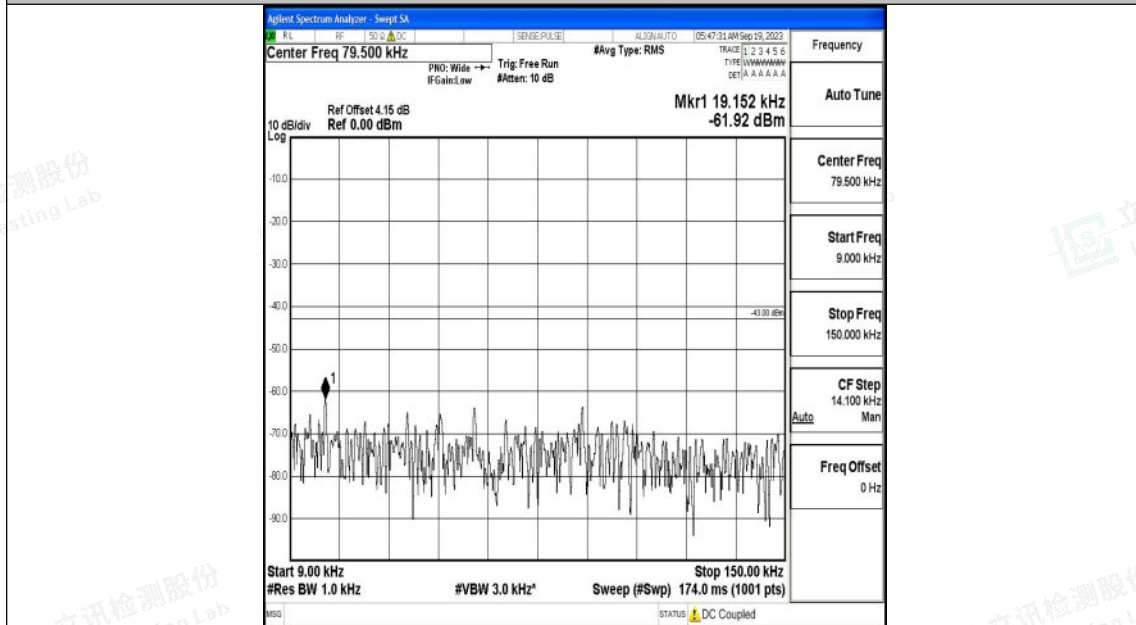

Band4_15MHz_QPSK_20325_1RB#0_0.009~0.15_0.009~0.15

Band4_15MHz_QPSK_20325_1RB#0_0.15~30_0.15~30

Band4_15MHz_QPSK_20325_1RB#0_30~1000_30~1000

Band4_15MHz_QPSK_20325_1RB#0_1000~3000_1000~3000

Band4_15MHz_QPSK_20325_1RB#0_3000~20000_3000~20000