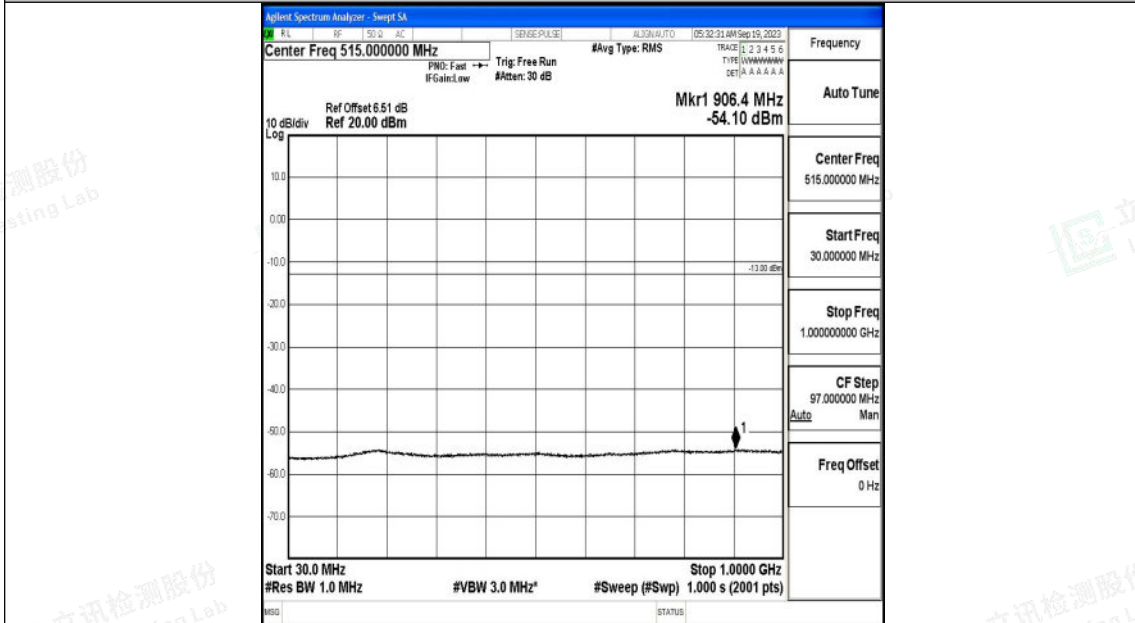

Band4_10MHz_16QAM_20175_1RB#0_0.15~30_0.15~30

Band4_10MHz_16QAM_20175_1RB#0_30~1000_30~1000