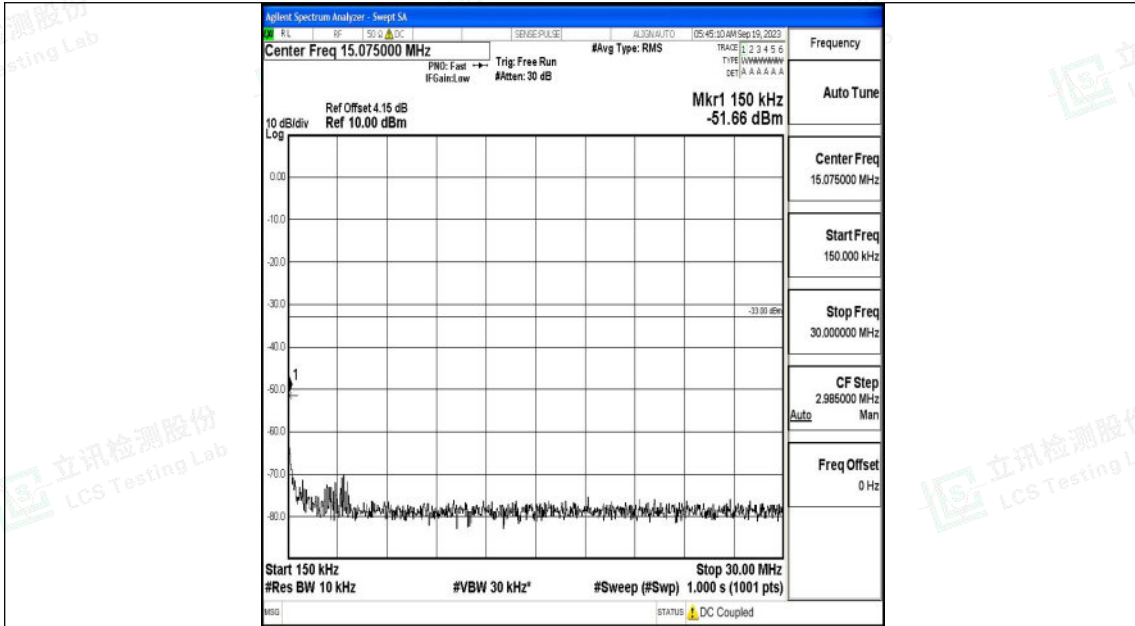

Band4_15MHz_16QAM_2025_1RB#0_0.009~0.15_0.009~0.15

Band4_15MHz_16QAM_2025_1RB#0_0.15~30_0.15~30