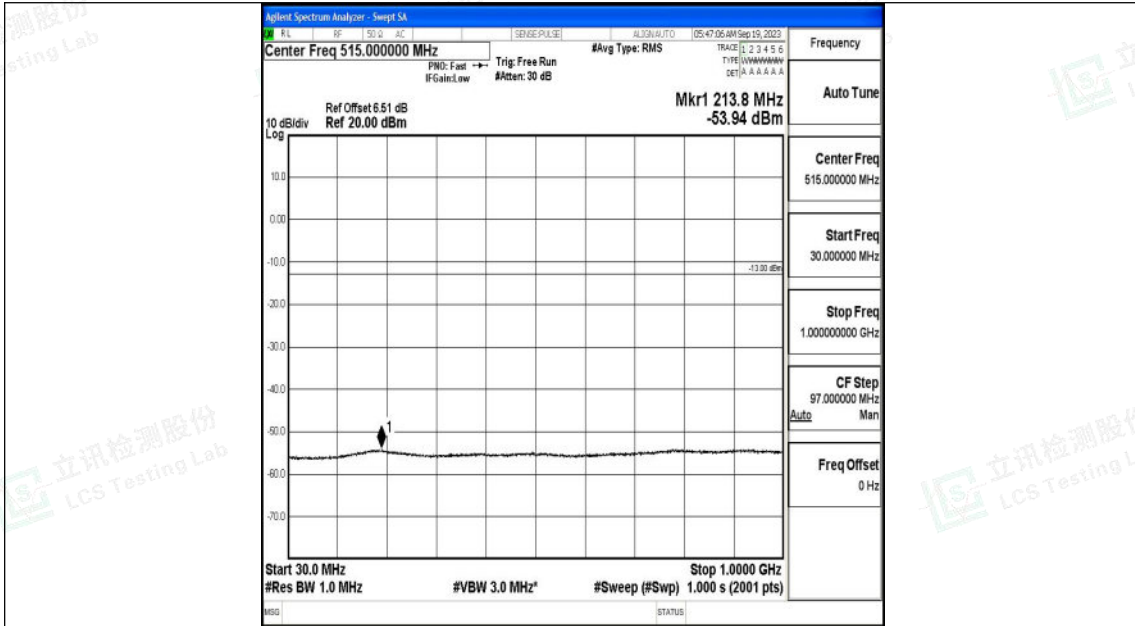

Band4_15MHz_QPSK_20325_1RB#0_0.15~30_0.15~30

Band4_15MHz_QPSK_20325_1RB#0_30~1000_30~1000