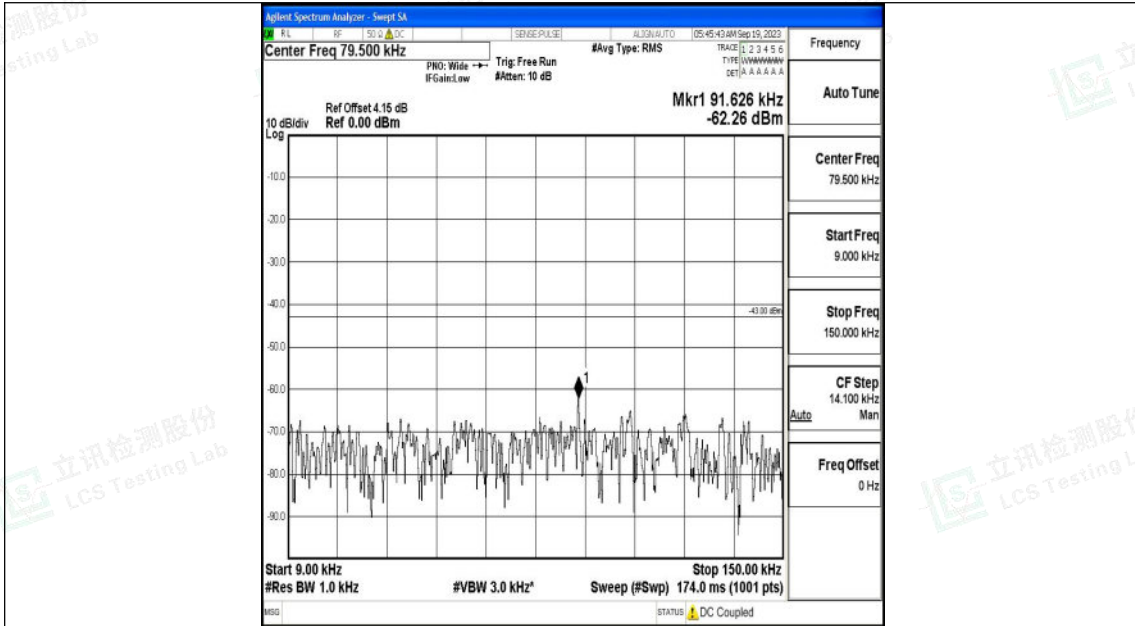

Band4_15MHz_16QAM_2025_1RB#0_0.009~0.15_0.009~0.15

Band4_15MHz_16QAM_2025_1RB#0_0.15~30_0.15~30

Band4_15MHz_16QAM_2025_1RB#0_30~1000_30~1000

Band4_15MHz_16QAM_2025_1RB#0_1000~3000_1000~3000

Band4_15MHz_16QAM_2025_1RB#0_3000~20000_3000~20000