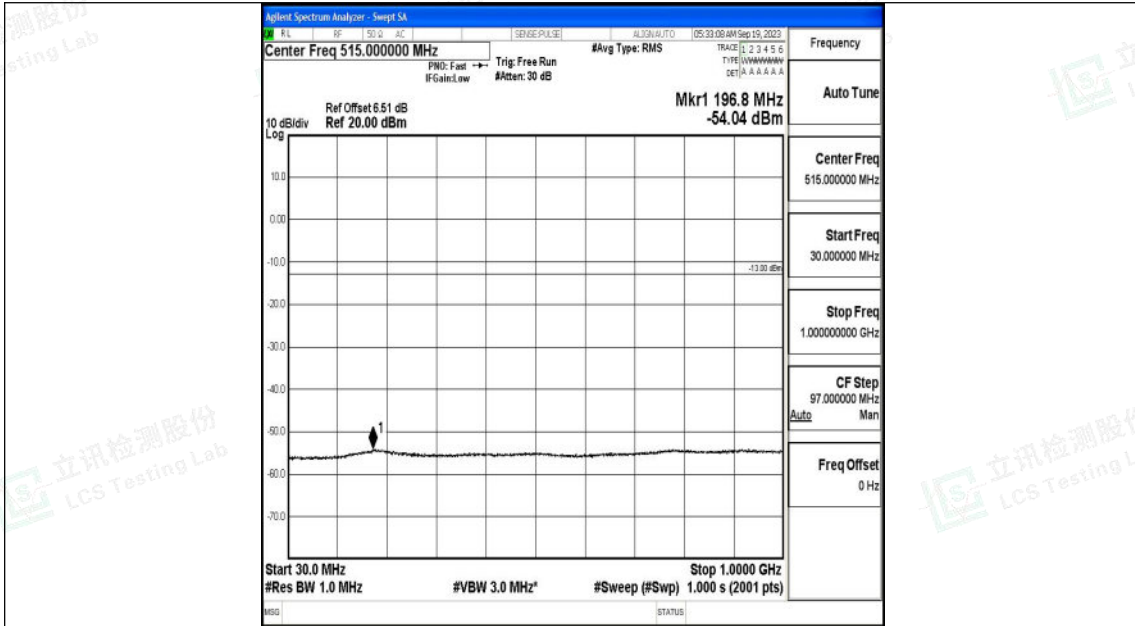

Band4_10MHz_QPSK_20350_1RB#0_0.15~30_0.15~30

Band4_10MHz_QPSK_20350_1RB#0_30~1000_30~1000