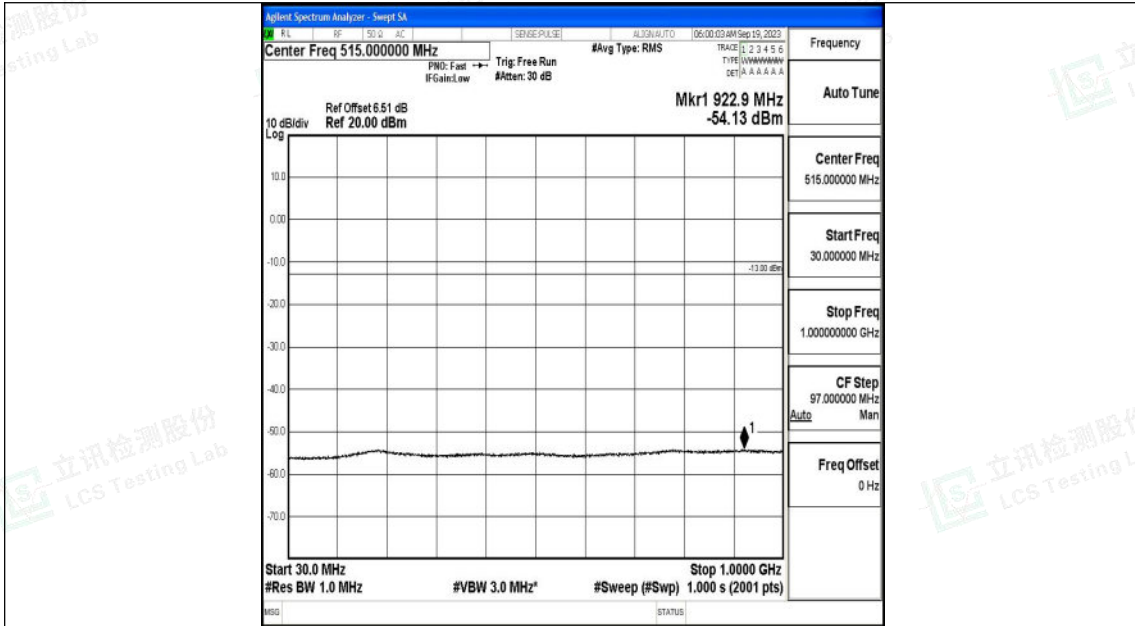

Band4_20MHz_16QAM_20050_1RB#0_30~1000_30~1000

Band4_20MHz_16QAM_20050_1RB#0_1000~3000_1000~3000

Band4_20MHz_16QAM_20050_1RB#0_3000~20000_3000~20000

Band4_20MHz_QPSK_20175_1RB#0_0.009~0.15_0.009~0.15

Band4_20MHz_QPSK_20175_1RB#0_0.15~30_0.15~30