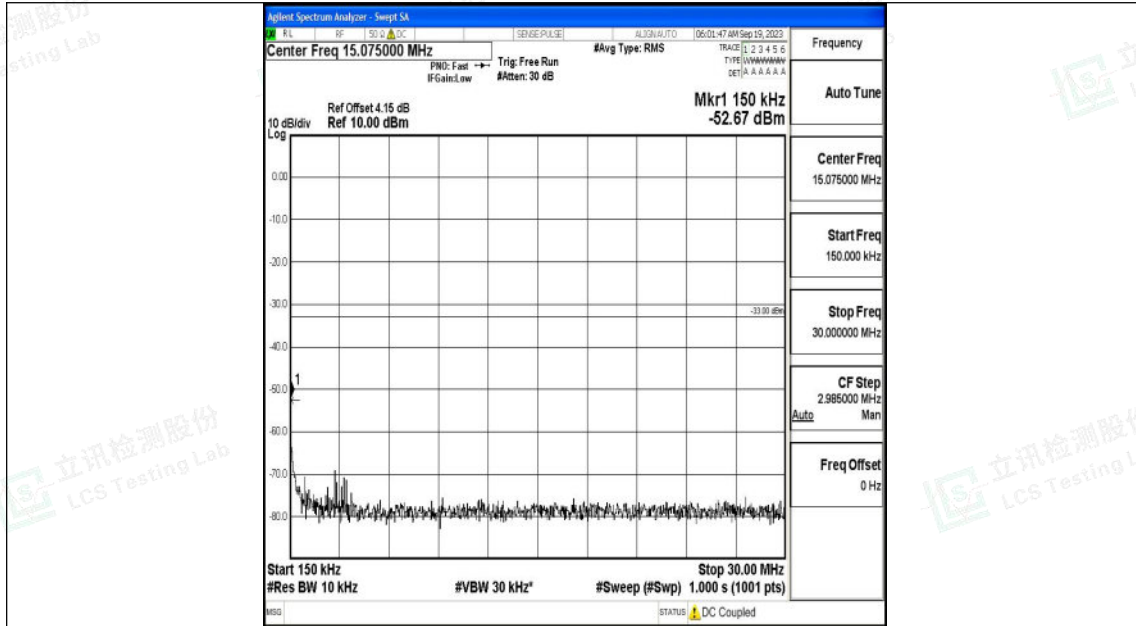

Band4_20MHz_QPSK_20300_1RB#0_30~1000_30~1000

Band4_20MHz_QPSK_20300_1RB#0_1000~3000_1000~3000

Band4_20MHz_QPSK_20300_1RB#0_3000~20000_3000~20000

Band4_20MHz_16QAM_20300_1RB#0_0.009~0.15_0.009~0.15

Band4_20MHz_16QAM_20300_1RB#0_0.15~30_0.15~30