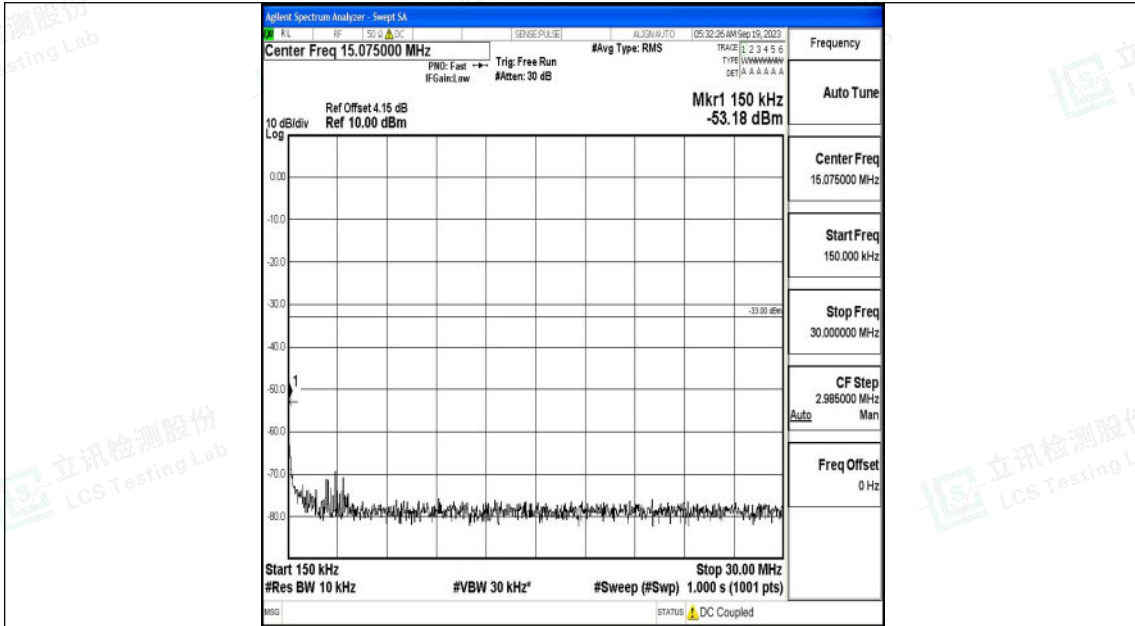

Band4_10MHz_16QAM_20175_1RB#0_0.009~0.15_0.009~0.15

Band4_10MHz_16QAM_20175_1RB#0_0.15~30_0.15~30