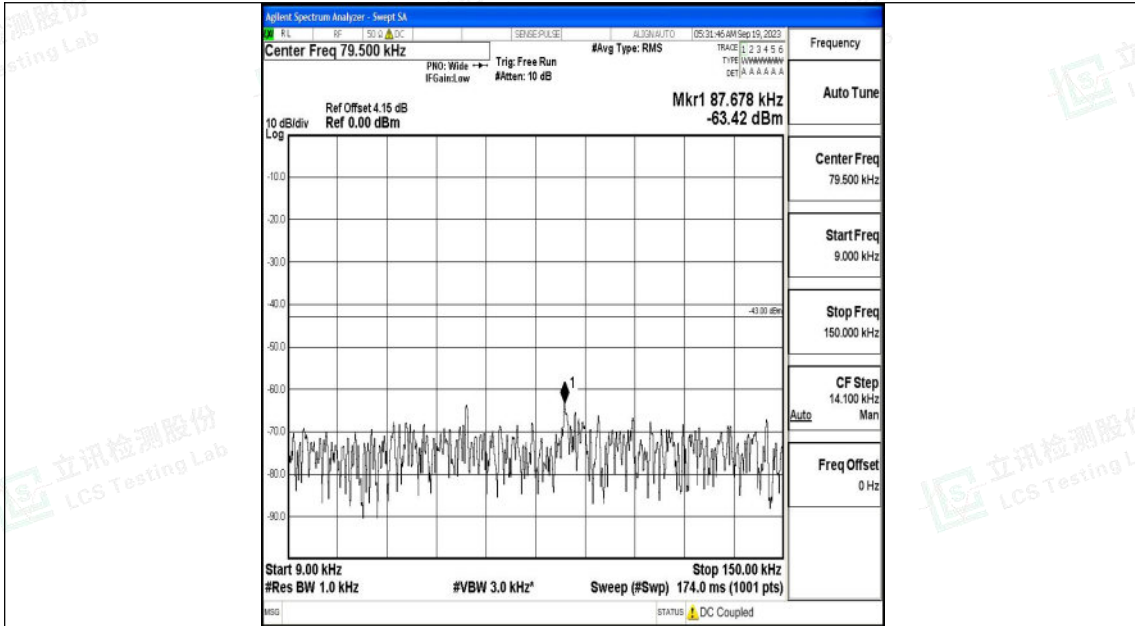

Band4_10MHz_16QAM_20000_1RB#0_0.009~0.15_0.009~0.15

Band4_10MHz_16QAM_20000_1RB#0_0.15~30_0.15~30

Band4_10MHz_16QAM_20000_1RB#0_30~1000_30~1000

Band4_10MHz_16QAM_20000_1RB#0_1000~3000_1000~3000

Band4_10MHz_16QAM_20000_1RB#0_3000~20000_3000~20000