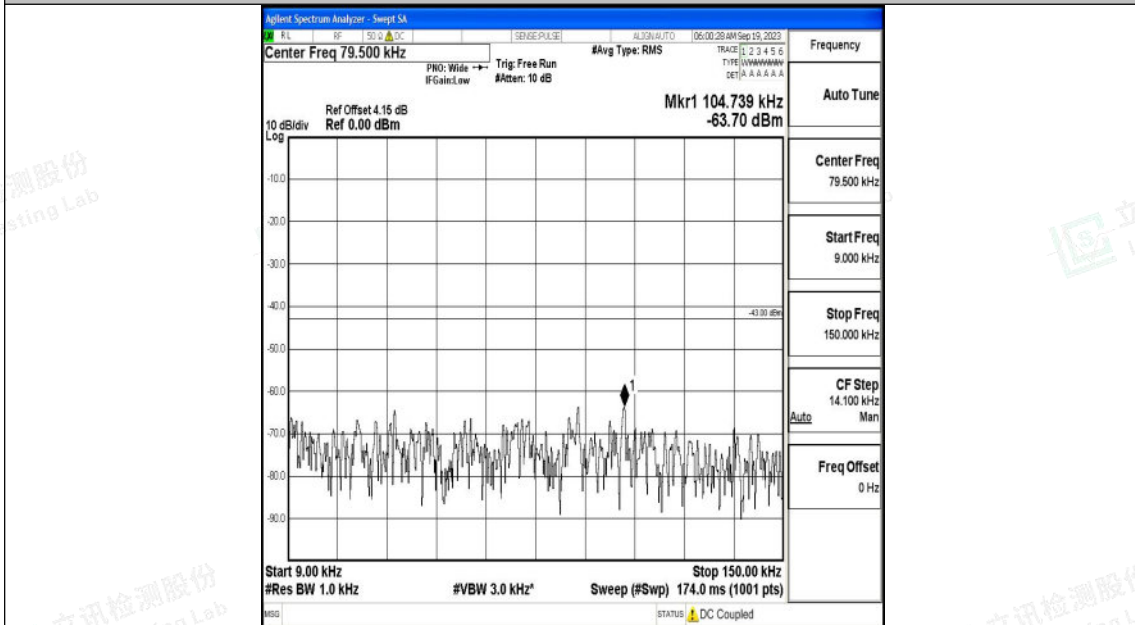

Band4_20MHz_QPSK_20175_1RB#0_30~1000_30~1000

Band4_20MHz_QPSK_20175_1RB#0_1000~3000_1000~3000

Band4_20MHz_QPSK_20175_1RB#0_3000~20000_3000~20000

Band4_20MHz_16QAM_20175_1RB#0_0.009~0.15_0.009~0.15

Band4_20MHz_16QAM_20175_1RB#0_0.15~30_0.15~30