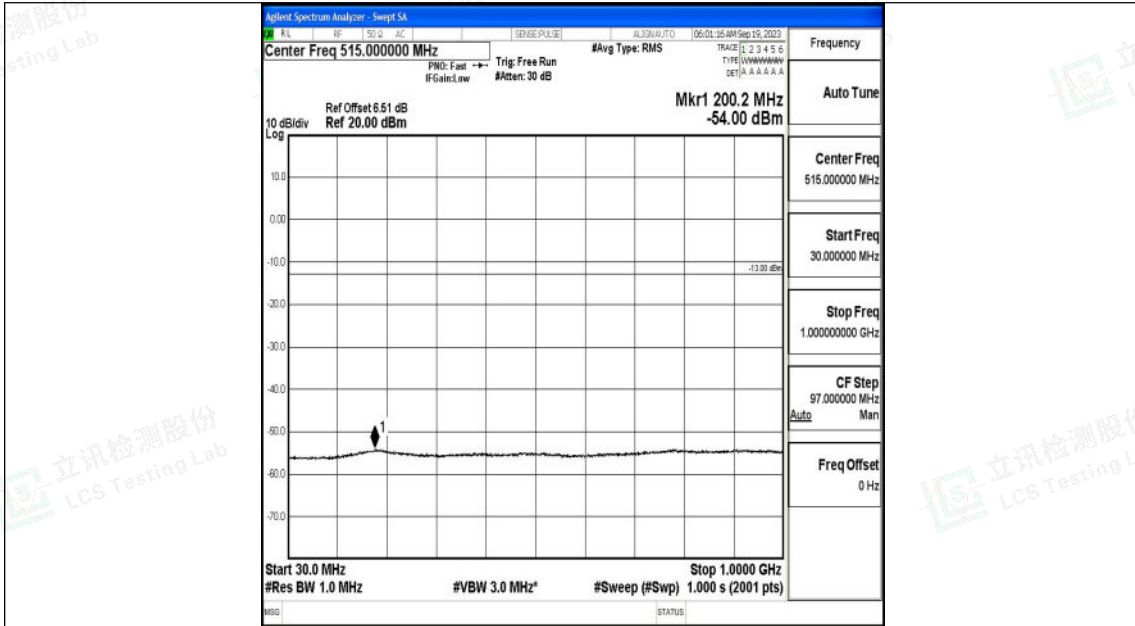

Band4_20MHz_16QAM_20175_1RB#0_30~1000_30~1000

Band4_20MHz_16QAM_20175_1RB#0_1000~3000_1000~3000

Band4_20MHz_16QAM_20175_1RB#0_3000~20000_3000~20000

Band4_20MHz_QPSK_20300_1RB#0_0.009~0.15_0.009~0.15

Band4_20MHz_QPSK_20300_1RB#0_0.15~30_0.15~30