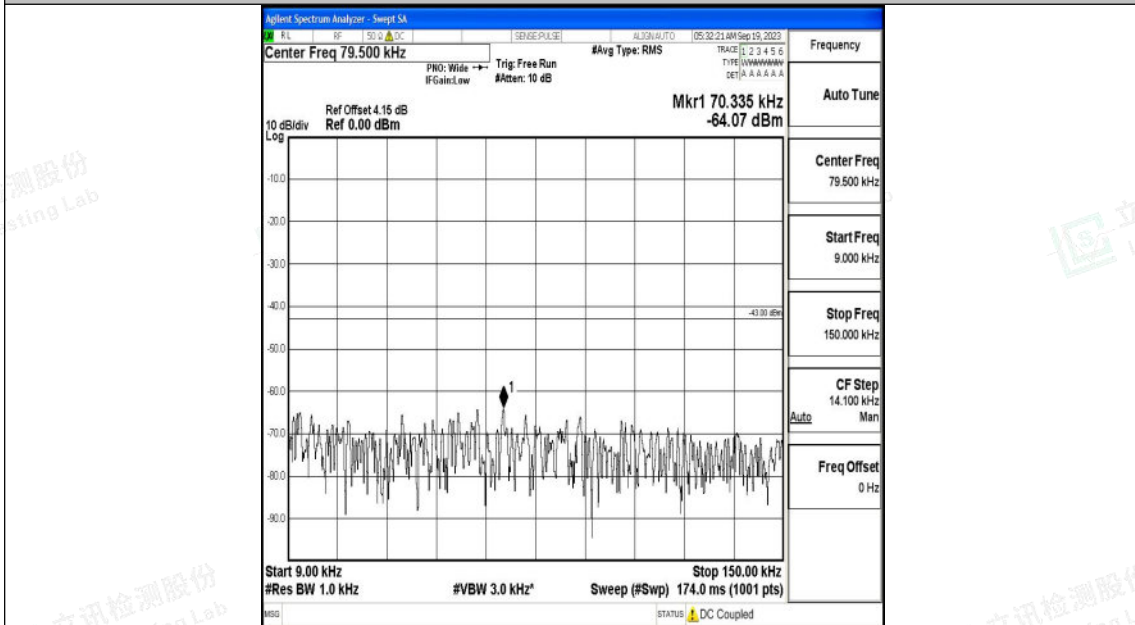

Band4_10MHz_QPSK_20175_1RB#0_0.009~0.15_0.009~0.15

Band4_10MHz_QPSK_20175_1RB#0_0.15~30_0.15~30

Band4_10MHz_QPSK_20175_1RB#0_30~1000_30~1000

Band4_10MHz_QPSK_20175_1RB#0_1000~3000_1000~3000

Band4_10MHz_QPSK_20175_1RB#0_3000~20000_3000~20000