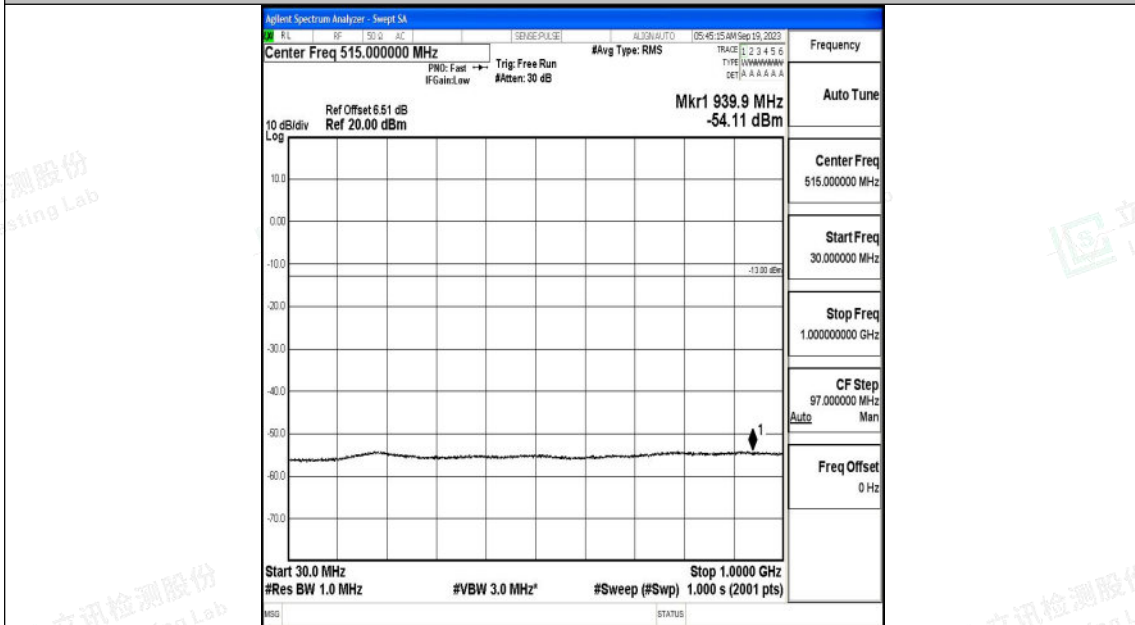

Band4_15MHz_16QAM_2025_1RB#0_0.15~30_0.15~30

Band4_15MHz_16QAM_2025_1RB#0_30~1000_30~1000