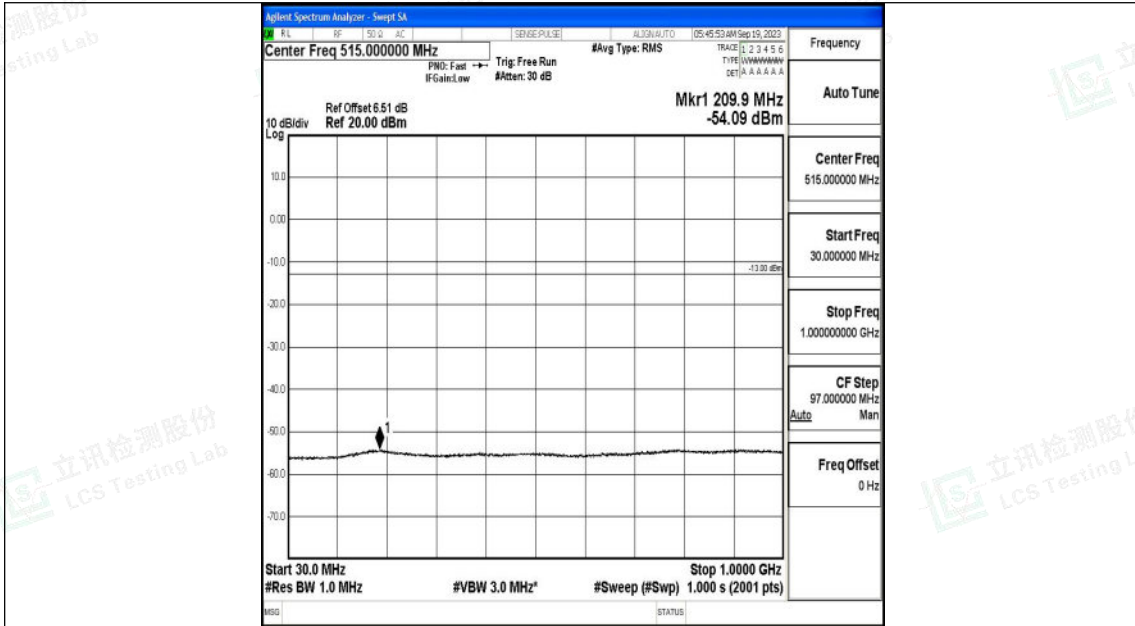

Band4_15MHz_QPSK_20175_1RB#0_0.15~30_0.15~30

Band4_15MHz_QPSK_20175_1RB#0_30~1000_30~1000