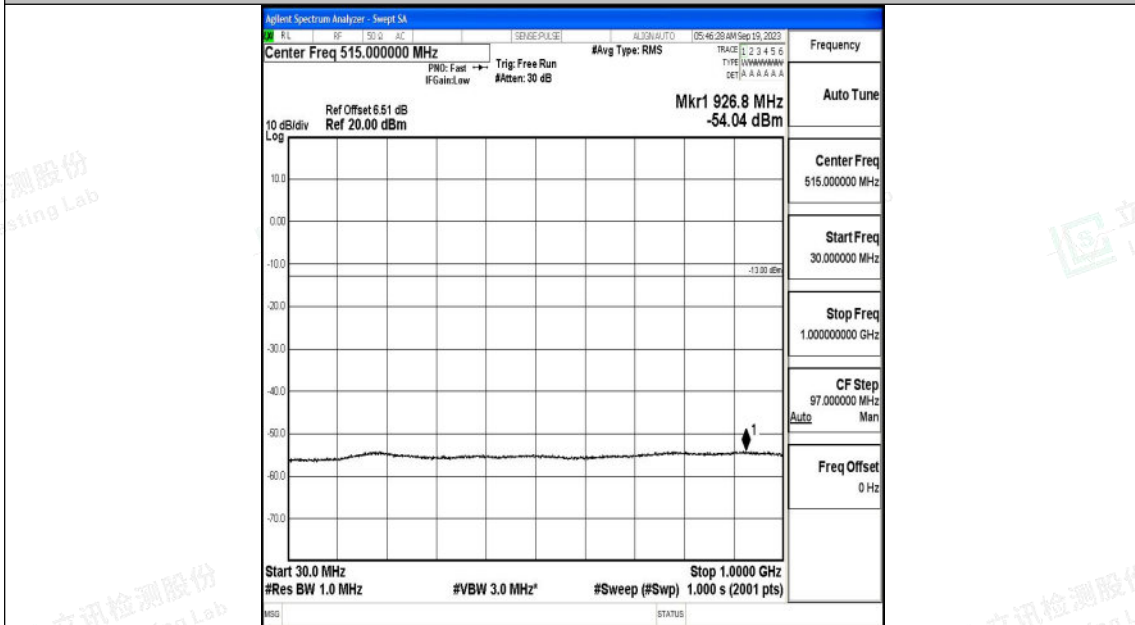

Band4_15MHz_16QAM_20175_1RB#0_0.15~30_0.15~30

Band4_15MHz_16QAM_20175_1RB#0_30~1000_30~1000