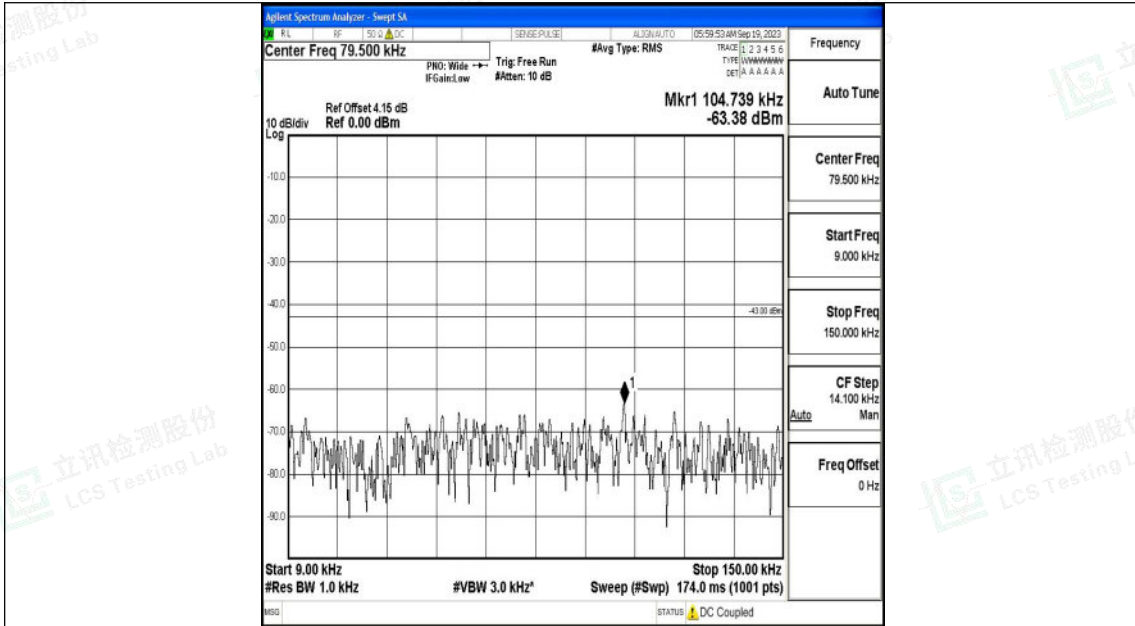

Band4_20MHz_16QAM_20050_1RB#0_30~1000_30~1000

Band4_20MHz_16QAM_20050_1RB#0_1000~3000_1000~3000

Band4_20MHz_16QAM_20050_1RB#0_3000~20000_3000~20000

Band4_20MHz_QPSK_20175_1RB#0_0.009~0.15_0.009~0.15

Band4_20MHz_QPSK_20175_1RB#0_0.15~30_0.15~30