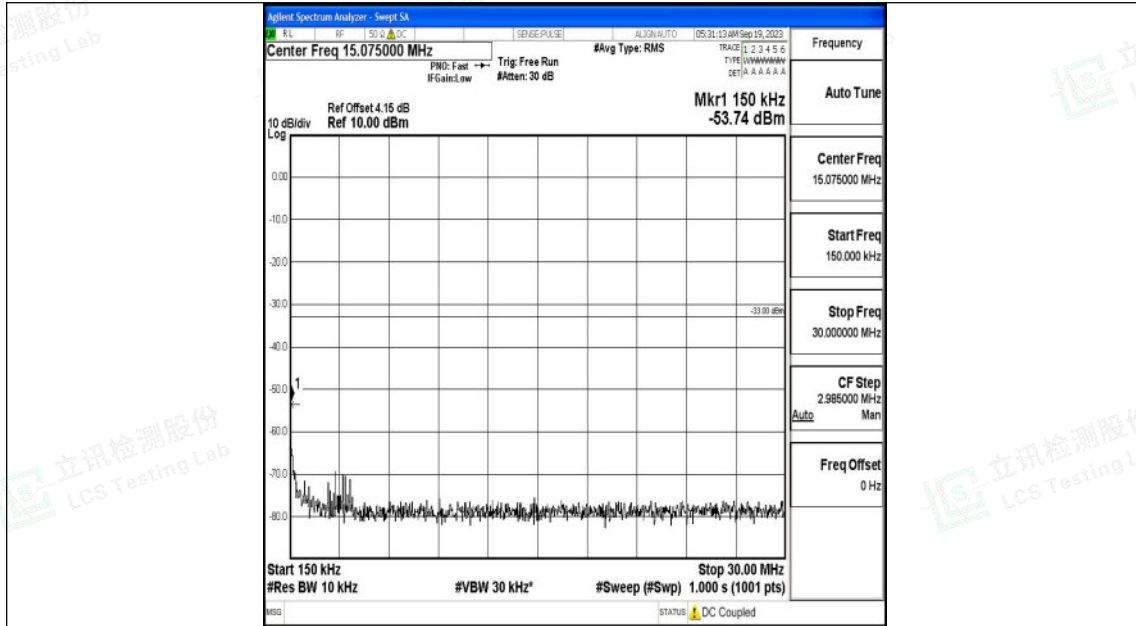

Band4_10MHz_16QAM_20000_1RB#0_0.009~0.15_0.009~0.15

Band4_10MHz_16QAM_20000_1RB#0_0.15~30_0.15~30