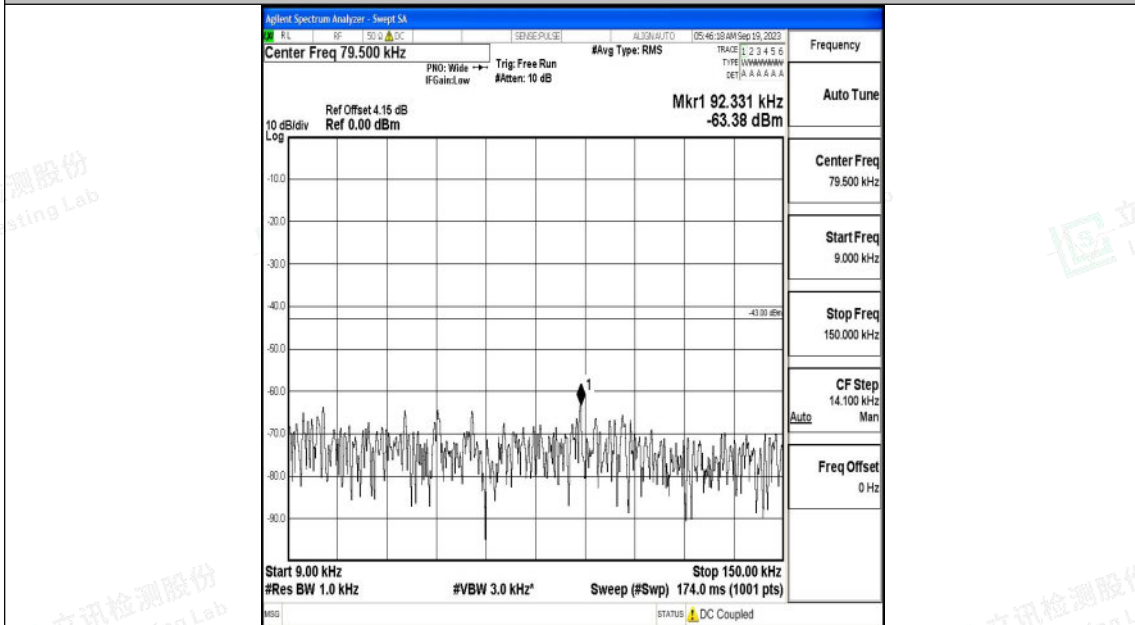

Band4_15MHz_QPSK_20175_1RB#0_0.009~0.15_0.009~0.15

Band4_15MHz_QPSK_20175_1RB#0_0.15~30_0.15~30

Band4_15MHz_QPSK_20175_1RB#0_30~1000_30~1000

Band4_15MHz_QPSK_20175_1RB#0_1000~3000_1000~3000

Band4_15MHz_QPSK_20175_1RB#0_3000~20000_3000~20000