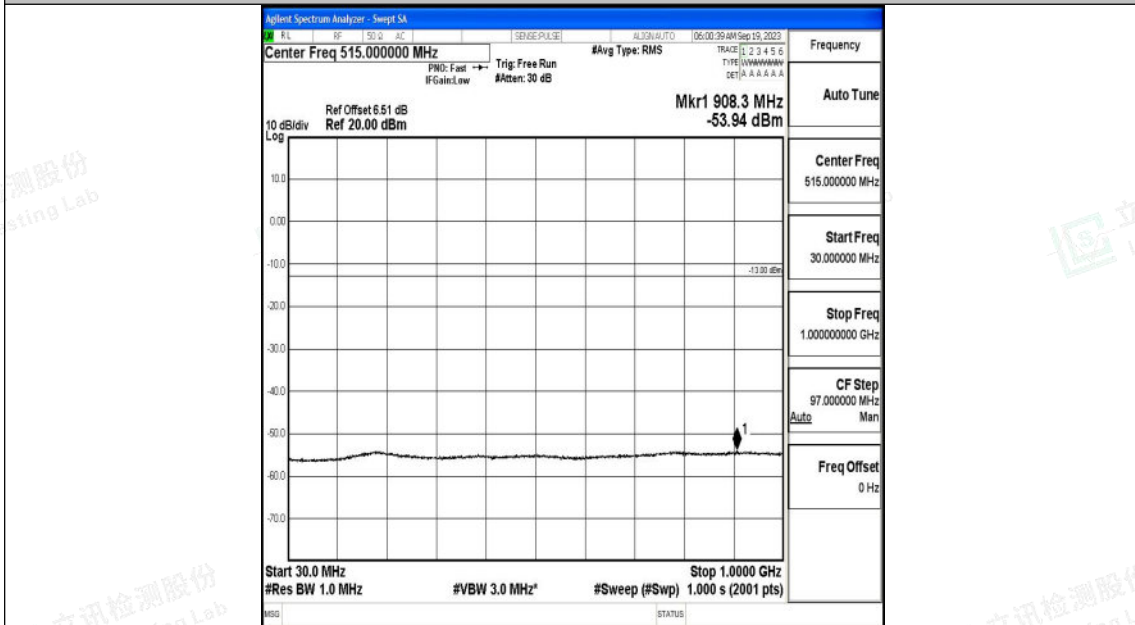

Band4_20MHz_QPSK_20175_1RB#0_30~1000_30~1000

Band4_20MHz_QPSK_20175_1RB#0_1000~3000_1000~3000

Band4_20MHz_QPSK_20175_1RB#0_3000~20000_3000~20000

Band4_20MHz_16QAM_20175_1RB#0_0.009~0.15_0.009~0.15

Band4_20MHz_16QAM_20175_1RB#0_0.15~30_0.15~30