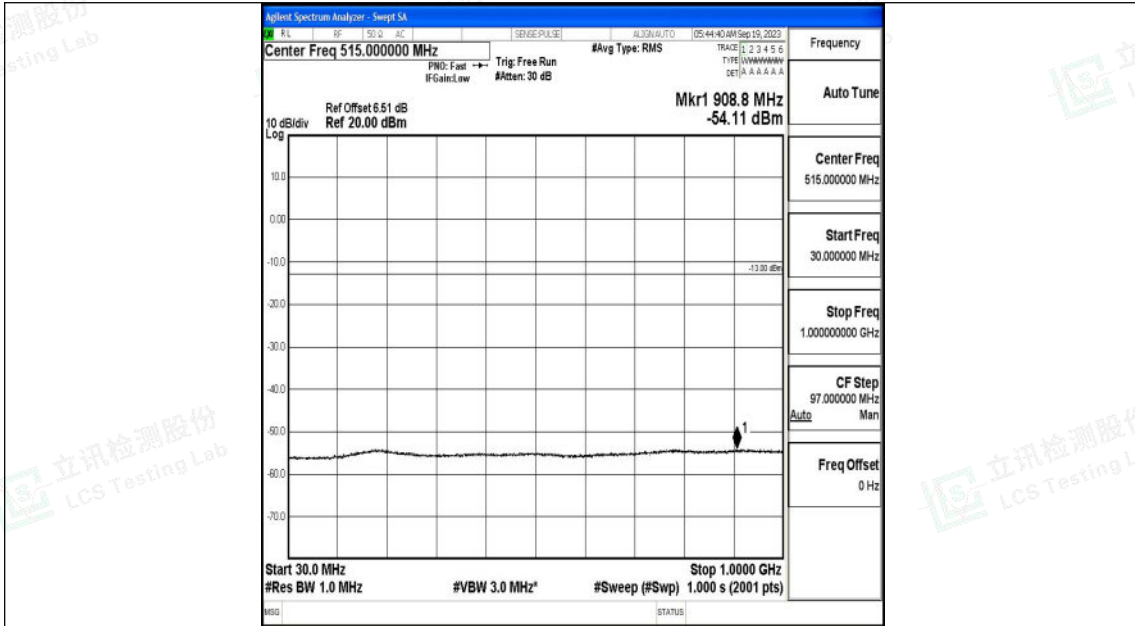

Band4_15MHz_QPSK_2025_1RB#0_0.15~30_0.15~30

Band4_15MHz_QPSK_20025_1RB#0_30~1000_30~1000