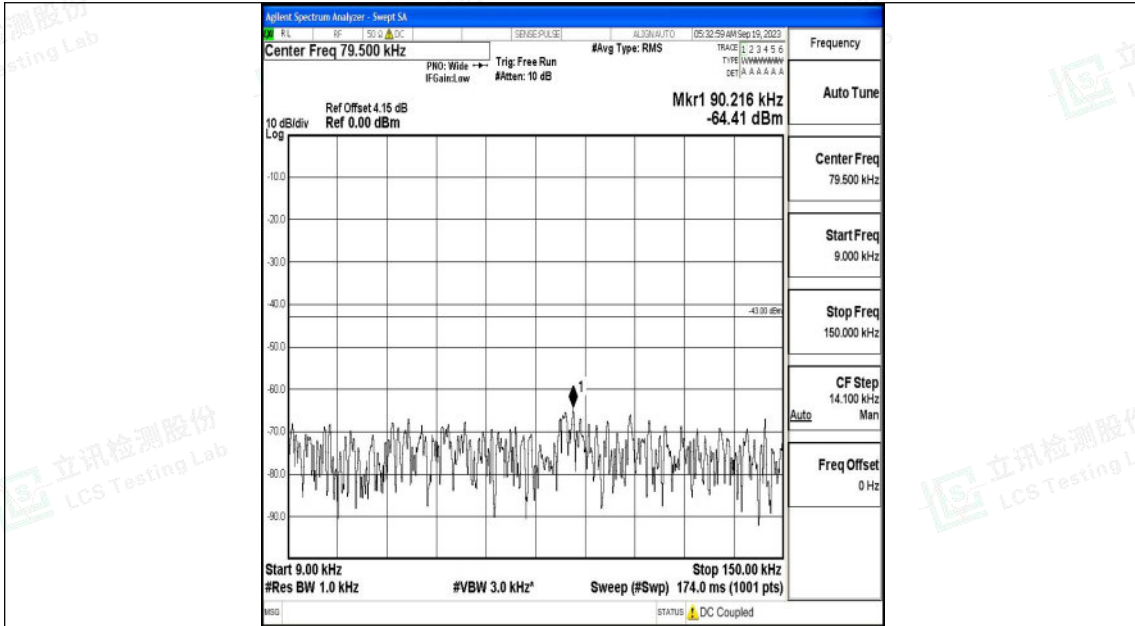

Band4_10MHz_16QAM_20175_1RB#0_0.009~0.15_0.009~0.15

Band4_10MHz_16QAM_20175_1RB#0_0.15~30_0.15~30

Band4_10MHz_16QAM_20175_1RB#0_30~1000_30~1000

Band4_10MHz_16QAM_20175_1RB#0_1000~3000_1000~3000

Band4_10MHz_16QAM_20175_1RB#0_3000~20000_3000~20000