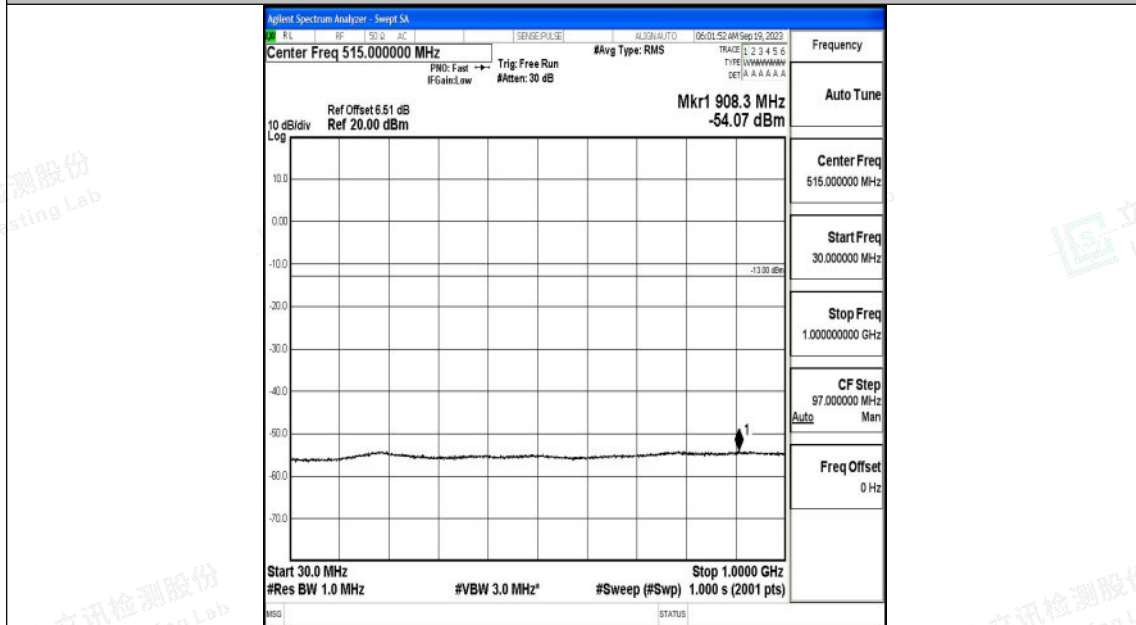

Band4_20MHz_QPSK_20300_1RB#0_30~1000_30~1000

Band4_20MHz_QPSK_20300_1RB#0_1000~3000_1000~3000

Band4_20MHz_QPSK_20300_1RB#0_3000~20000_3000~20000

Band4_20MHz_16QAM_20300_1RB#0_0.009~0.15_0.009~0.15

Band4_20MHz_16QAM_20300_1RB#0_0.15~30_0.15~30