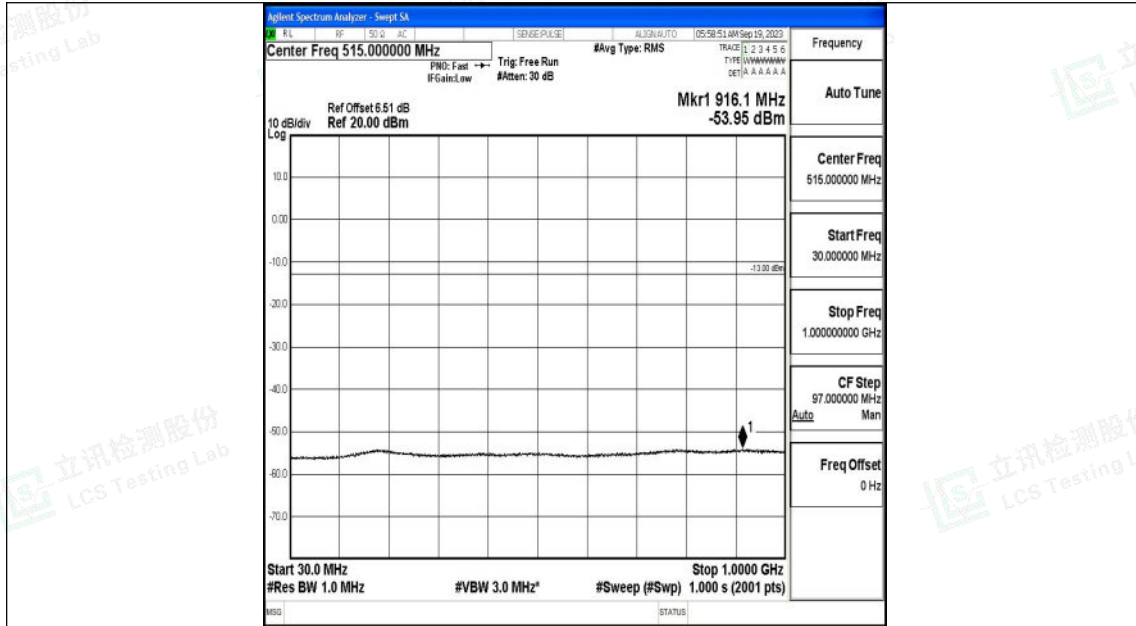

Band4_20MHz_QPSK_20050_1RB#0_0.15~30_0.15~30

Band4_20MHz_QPSK_20050_1RB#0_30~1000_30~1000