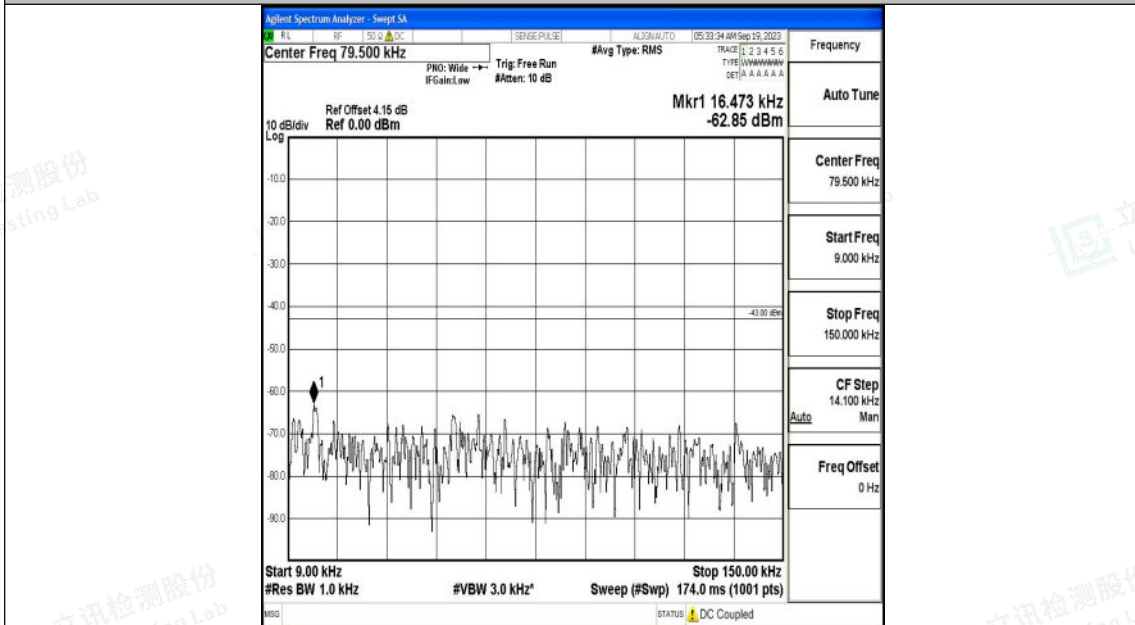

Band4_10MHz_QPSK_20350_1RB#0_0.009~0.15_0.009~0.15

Band4_10MHz_QPSK_20350_1RB#0_0.15~30_0.15~30

Band4_10MHz_QPSK_20350_1RB#0_30~1000_30~1000

Band4_10MHz_QPSK_20350_1RB#0_1000~3000_1000~3000

Band4_10MHz_QPSK_20350_1RB#0_3000~20000_3000~20000