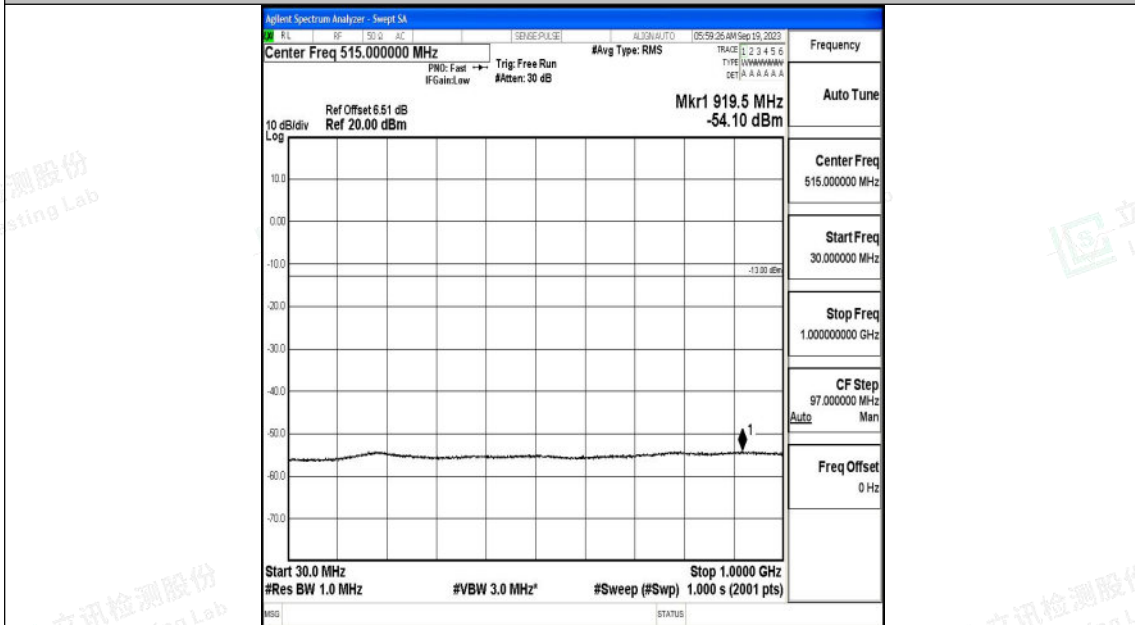

Band4_20MHz_QPSK_20050_1RB#0_0.009~0.15_0.009~0.15

Band4_20MHz_QPSK_20050_1RB#0_0.15~30_0.15~30

Band4_20MHz_QPSK_20050_1RB#0_30~1000_30~1000

Band4_20MHz_QPSK_20050_1RB#0_1000~3000_1000~3000

Band4_20MHz_16QAM_20050_1RB#0_0.15~30_0.15~30