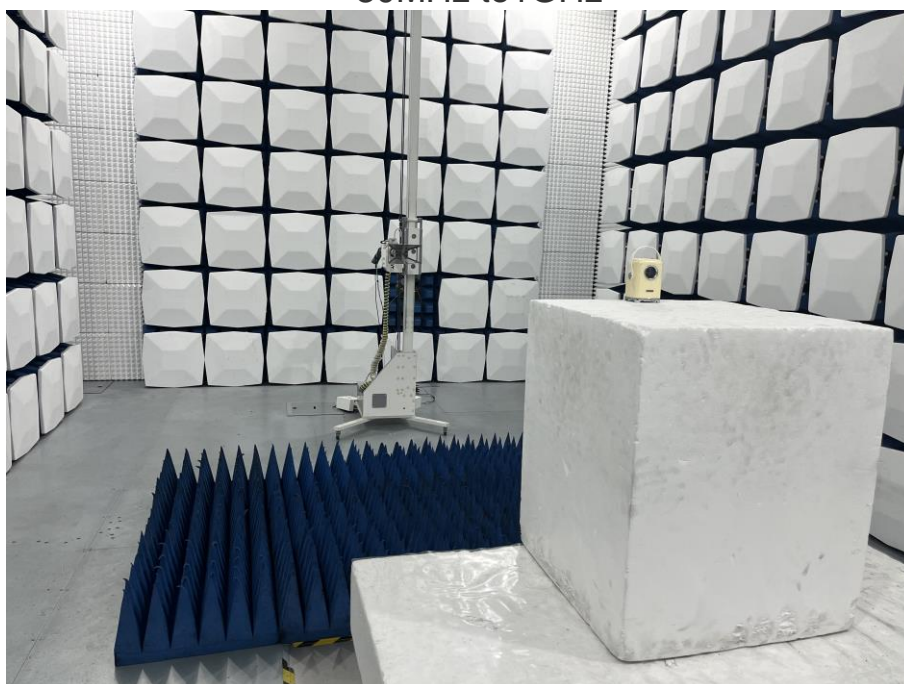

Product Name: Projector

Test Model No.: S10

Test Setup Photo

Radiated emissions

30MHz to 1GHz

Above 1GHz

Conducted Emission

-----End-----