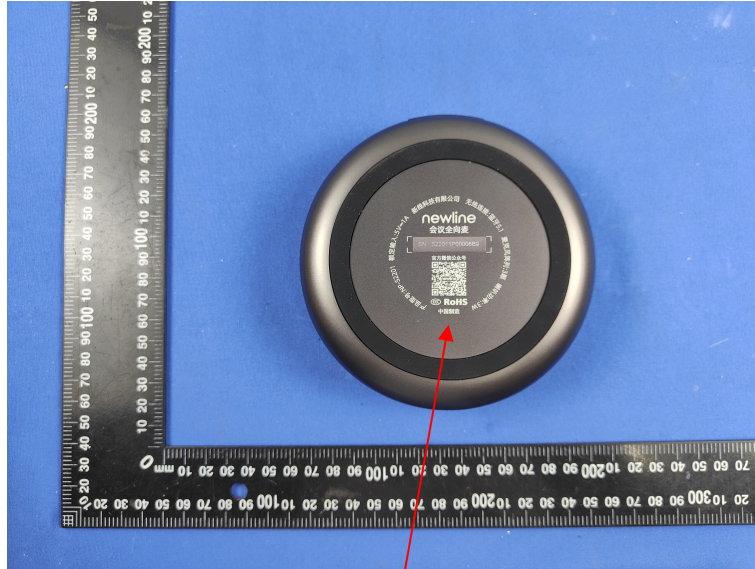

FCC ID Label Information

Label location:

Bluetooth Speakerphone

Model: NP-S2201

FCC ID : 2A9WB-NP-S2201