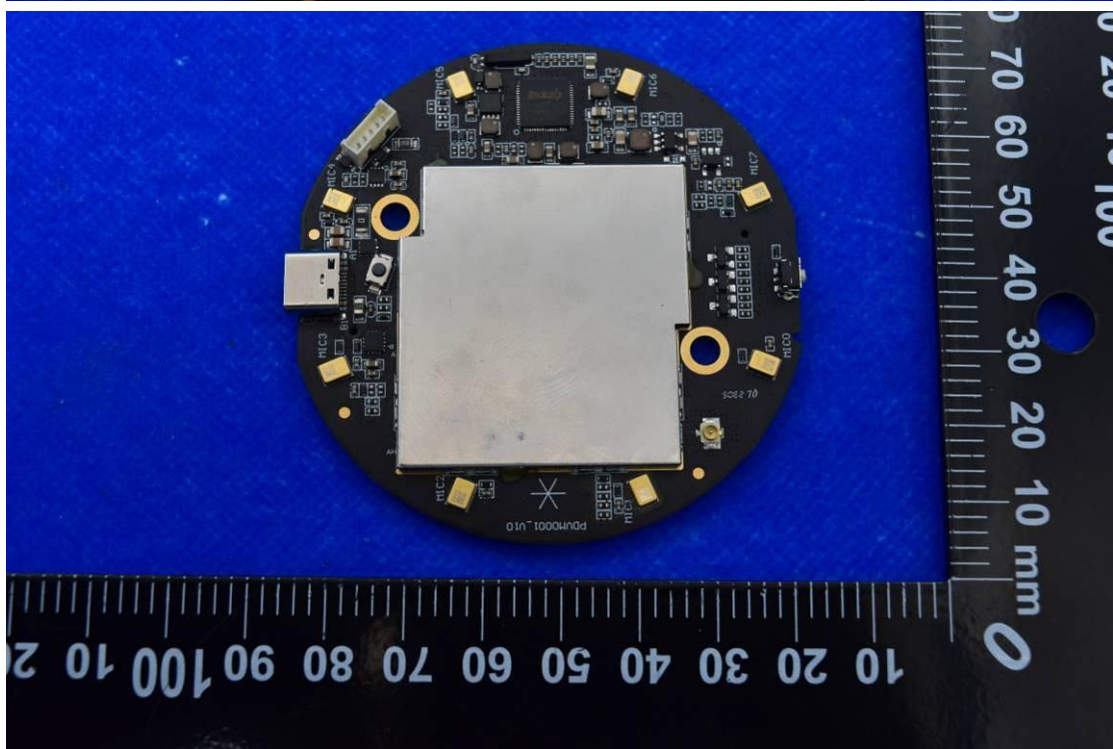

FCC ID: 2A9W3-PDVM0001

Internal Photos

1. EUT uncover view

2. Antenna view