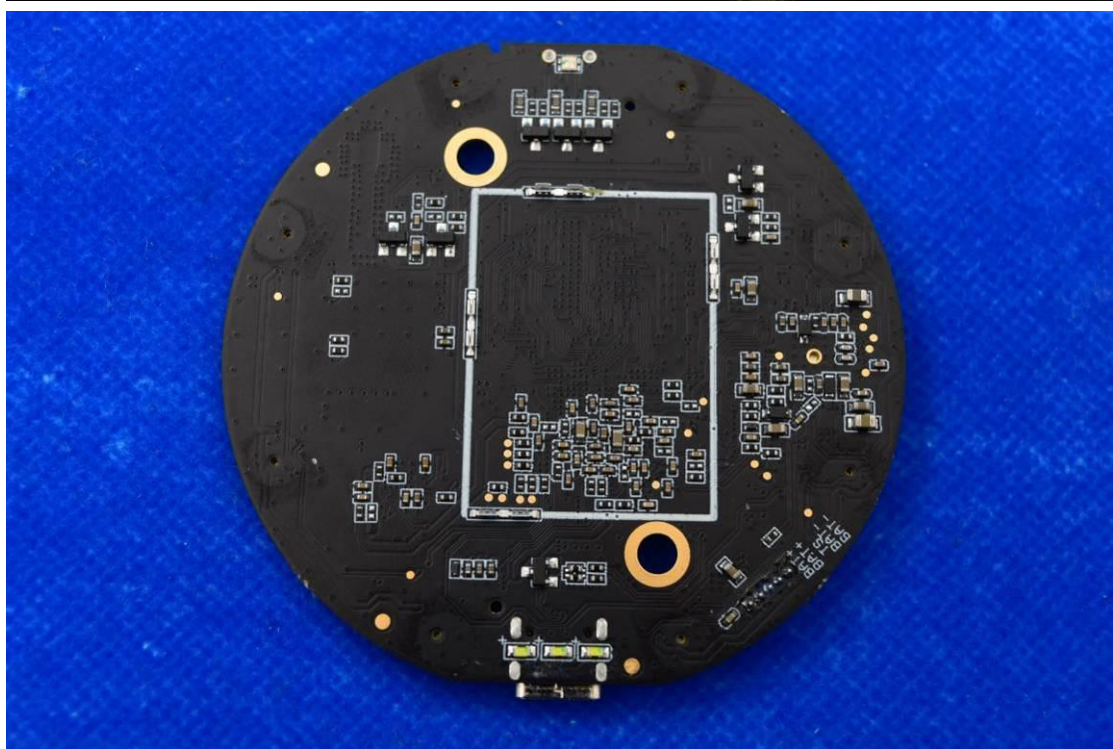

FCC ID: 2A9W3-PDVM0001

Internal Photos

1. EUT uncover view

2. Antenna view