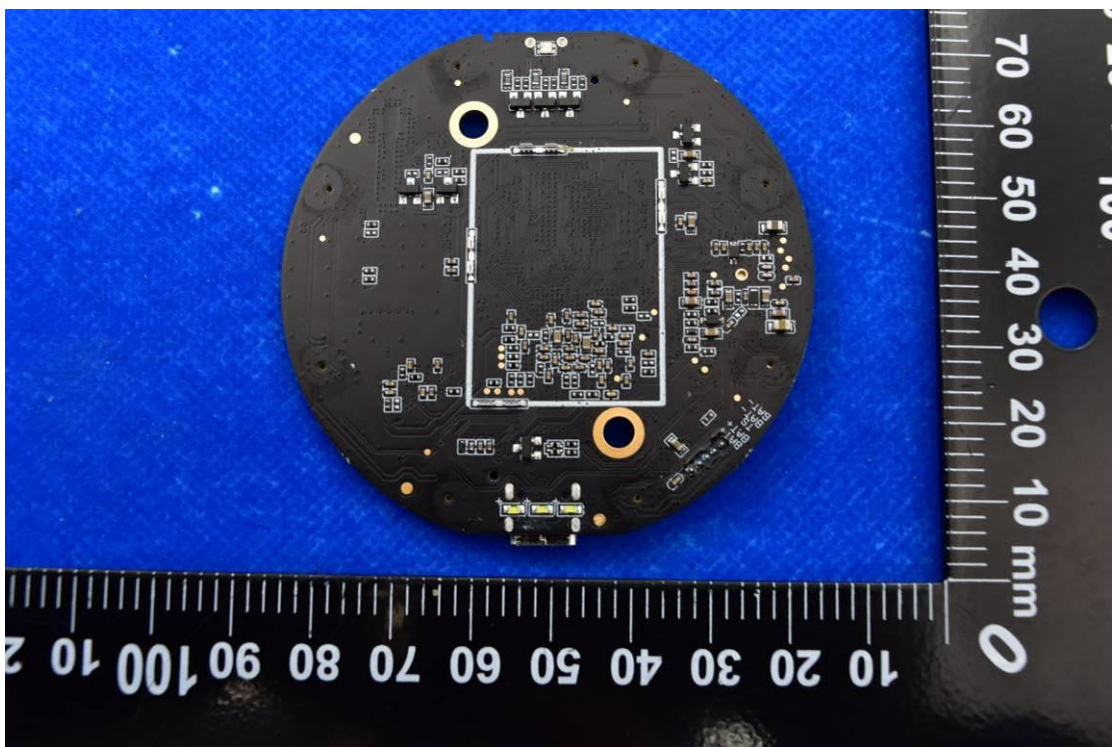

FCC ID: 2A9W3-PDVM0001

Internal Photos

1. EUT uncover view

2. Antenna view