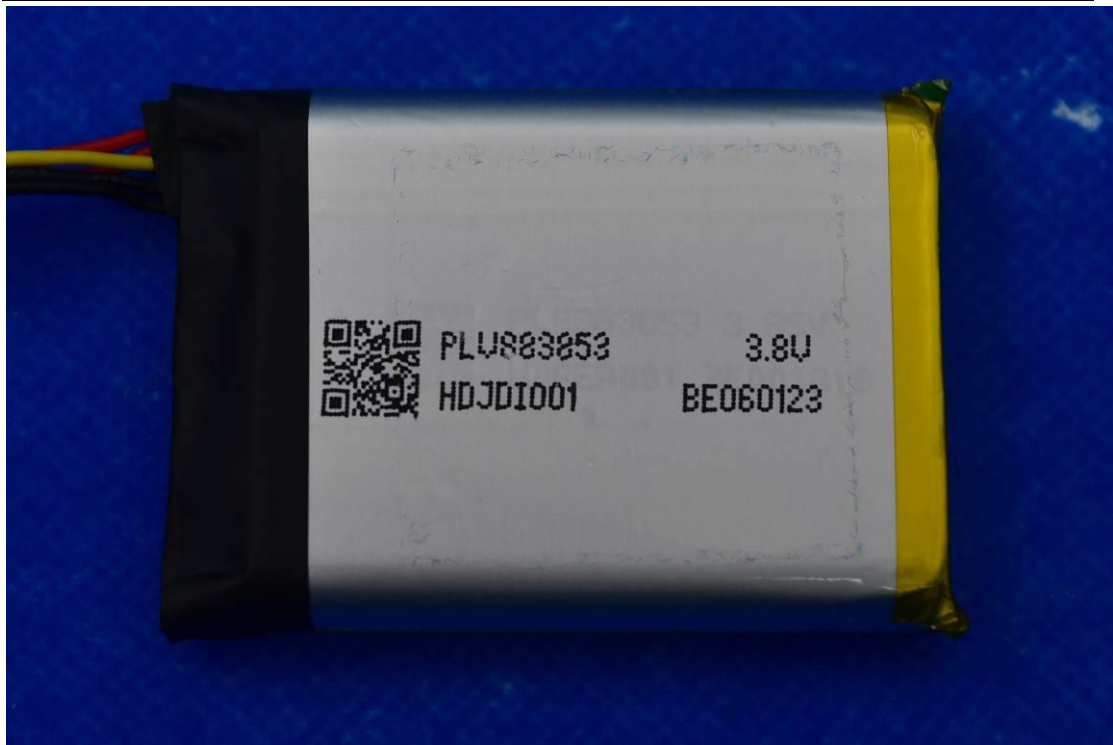

FCC ID: 2A9W3-PDVM0001

Internal Photos

1. EUT uncover view

2. Antenna view