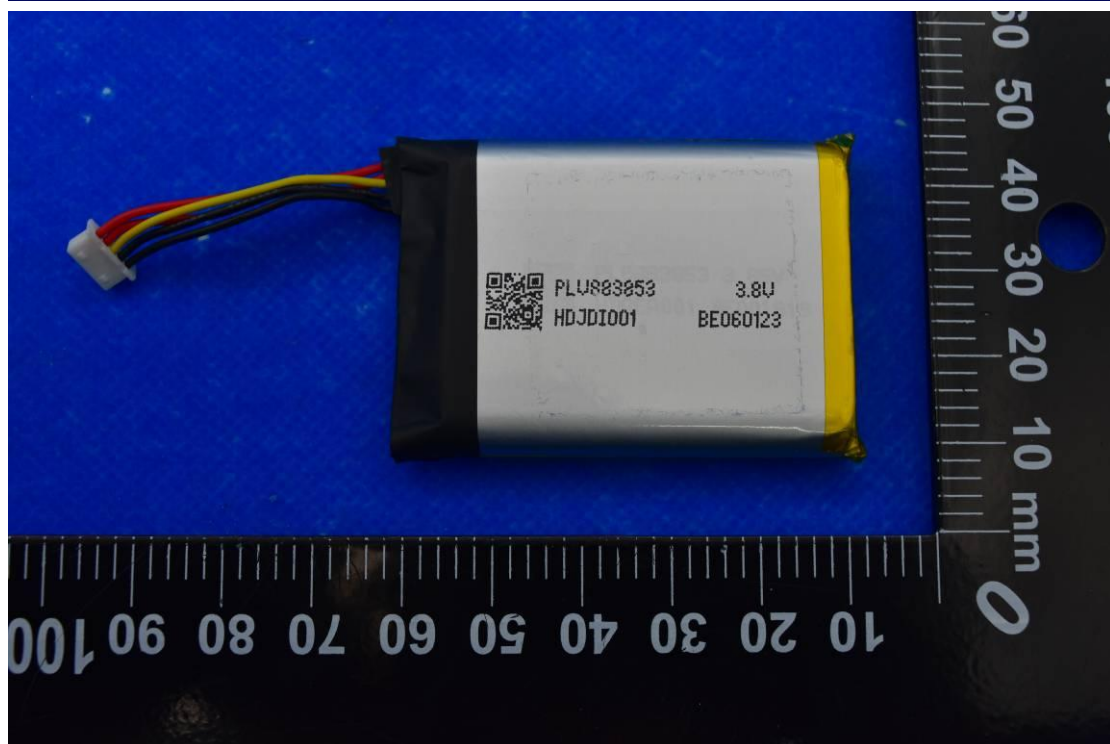

FCC ID: 2A9W3-PDVM0001

Internal Photos

1. EUT uncover view

2. Antenna view