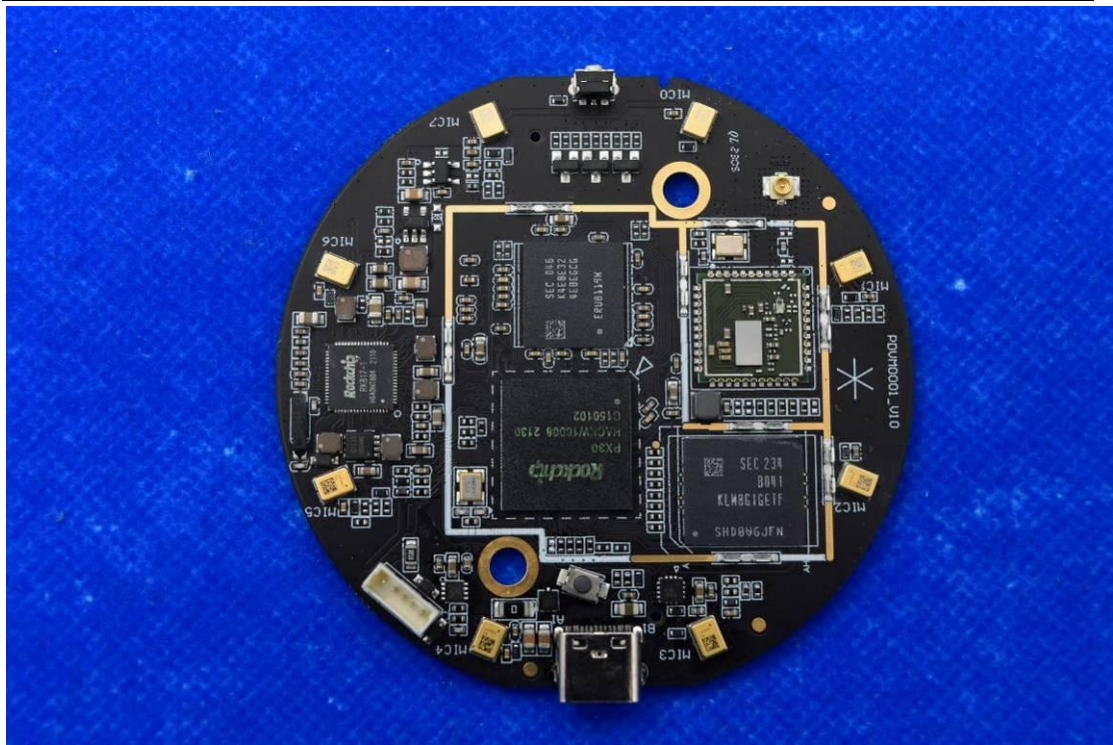

FCC ID: 2A9W3-PDVM0001

Internal Photos

1. EUT uncover view

2. Antenna view