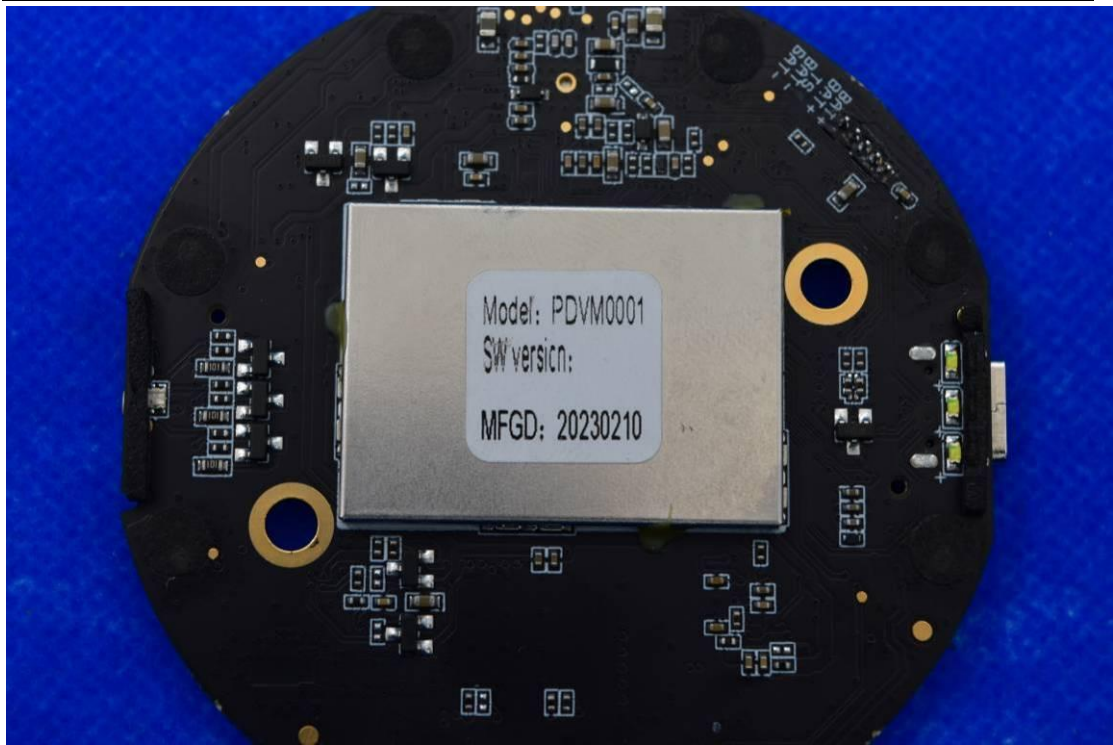

FCC ID: 2A9W3-PDVM0001

Internal Photos

1. EUT uncover view

2. Antenna view