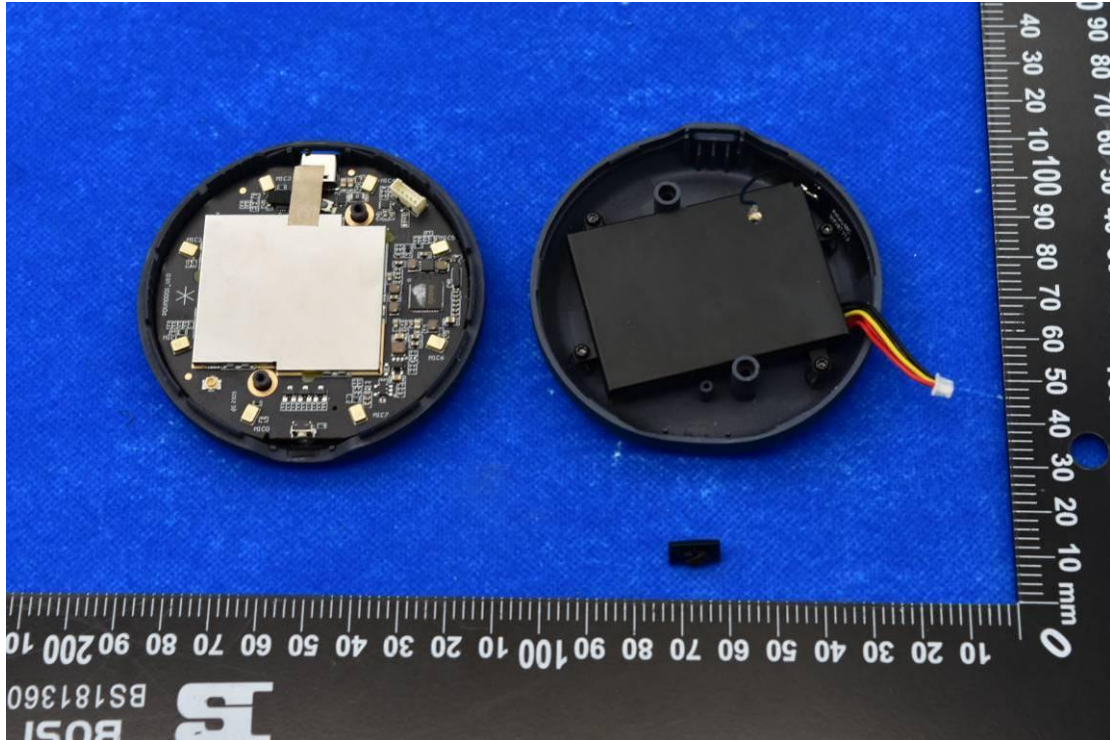

FCC ID: 2A9W3-PDVM0001

Internal Photos

1. EUT uncover view

2. Antenna view