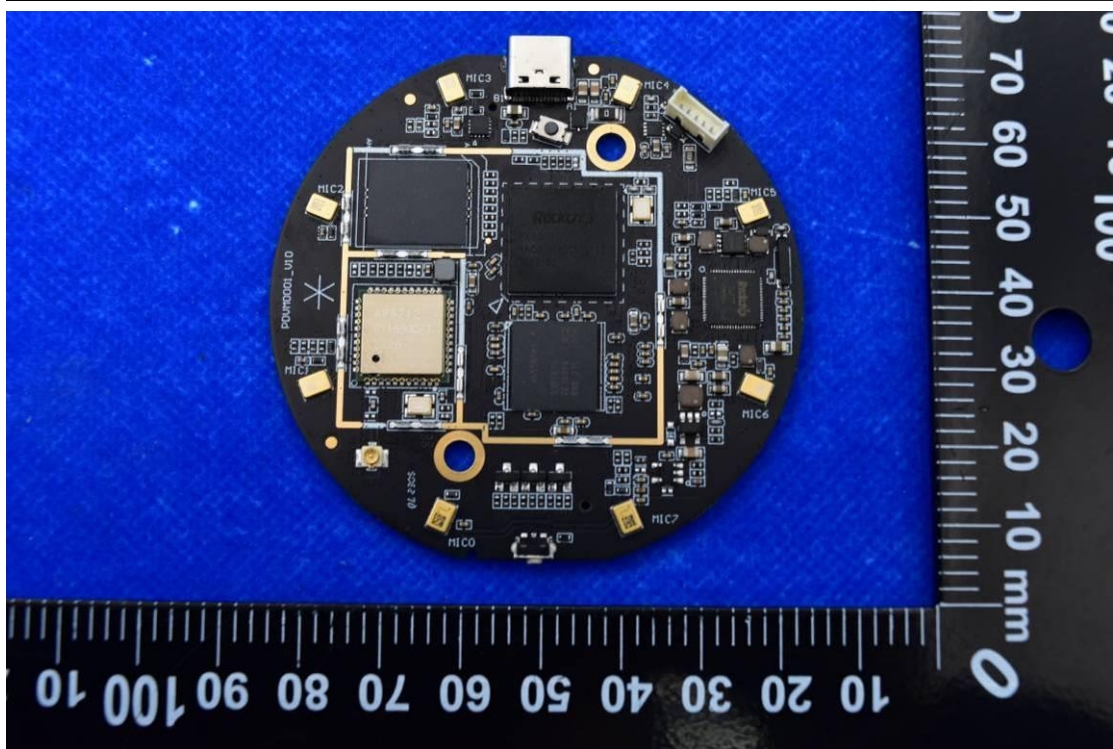

FCC ID: 2A9W3-PDVM0001

Internal Photos

1. EUT uncover view

2. Antenna view