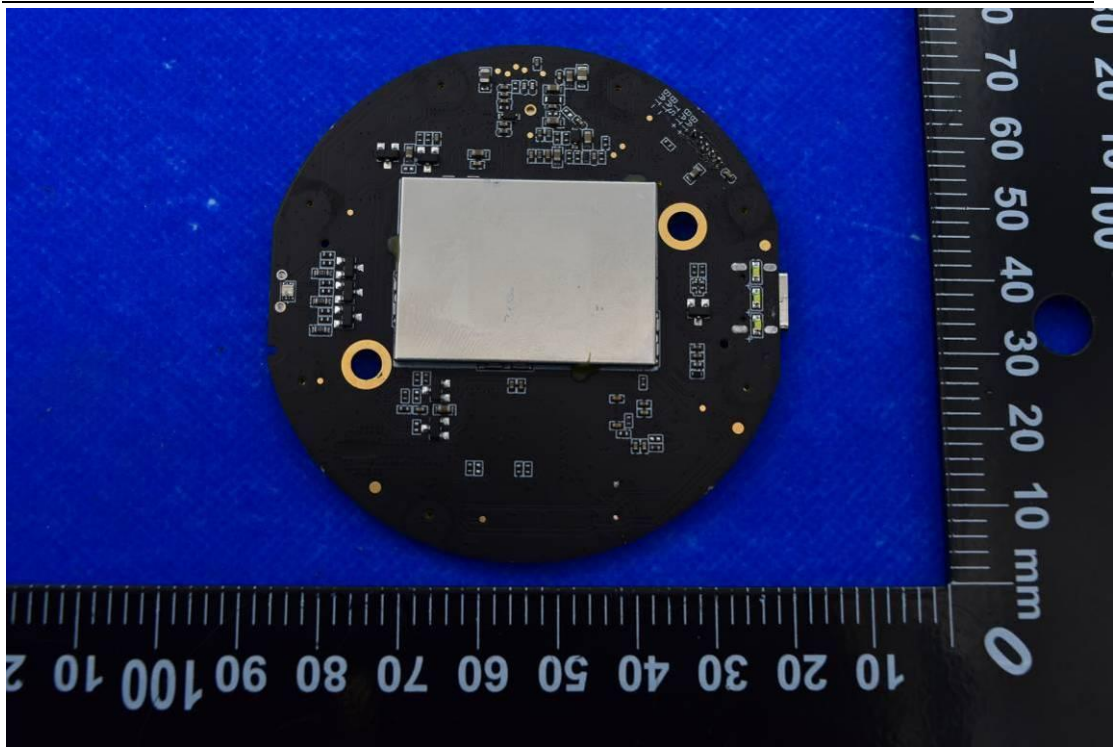

FCC ID: 2A9W3-PDVM0001

Internal Photos

1. EUT uncover view

2. Antenna view