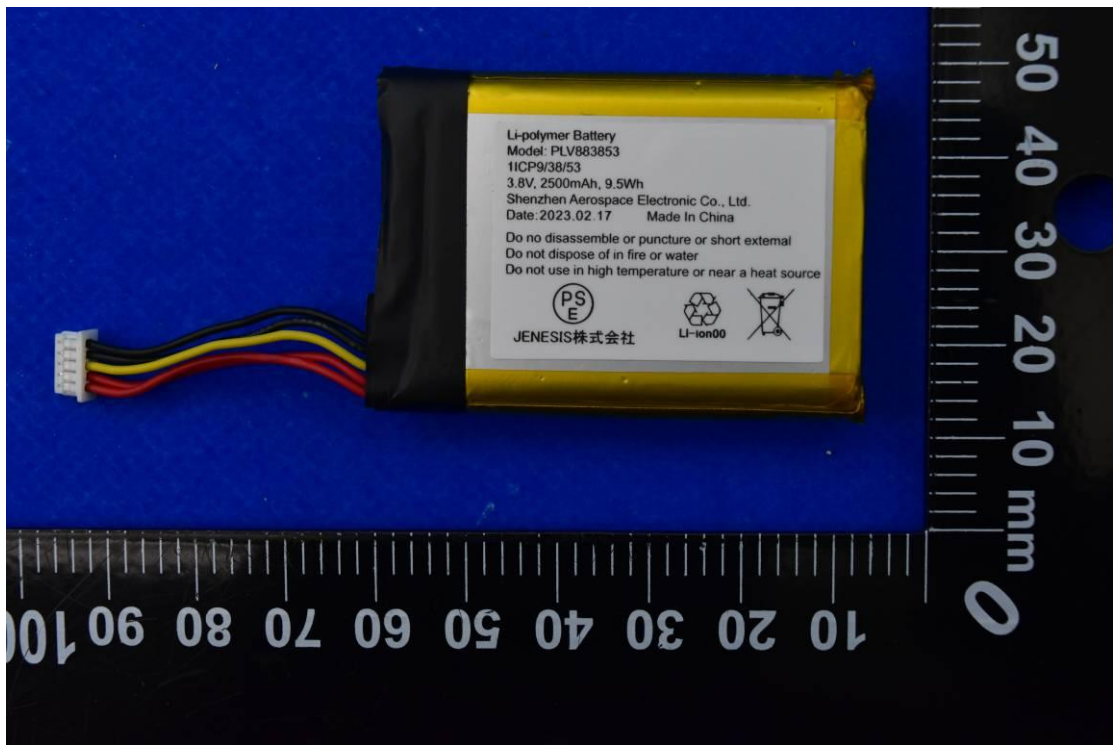

FCC ID: 2A9W3-PDVM0001

Internal Photos

1. EUT uncover view

2. Antenna view