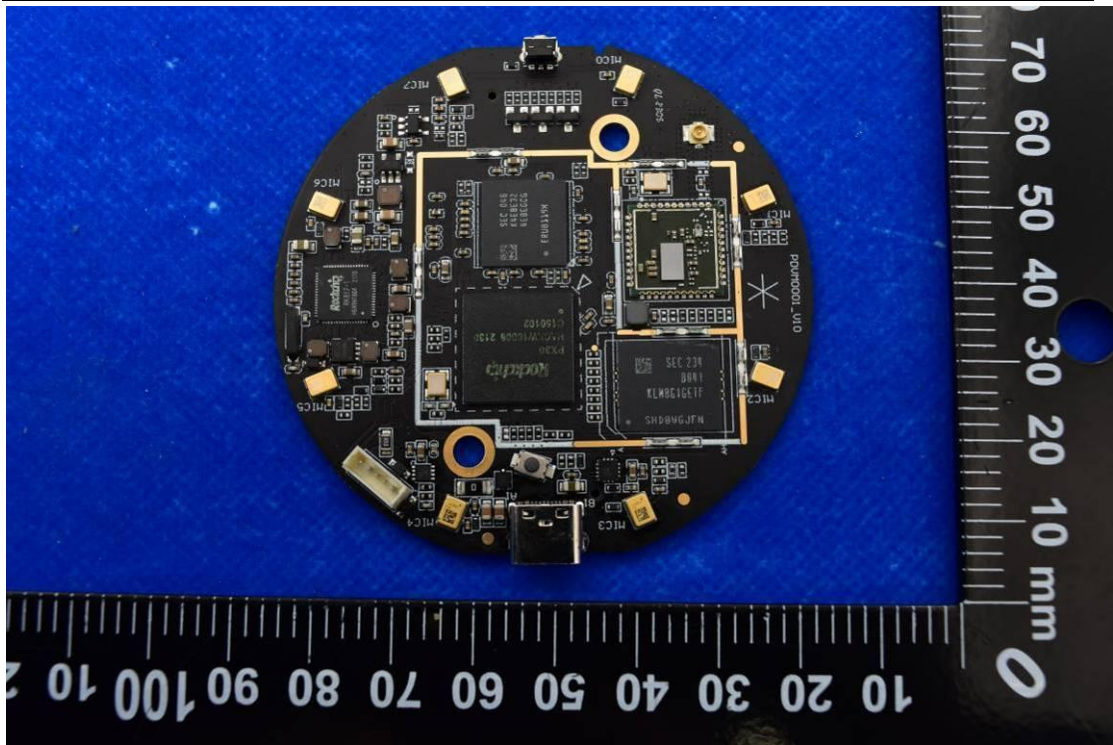

FCC ID: 2A9W3-PDVM0001

Internal Photos

1. EUT uncover view

2. Antenna view