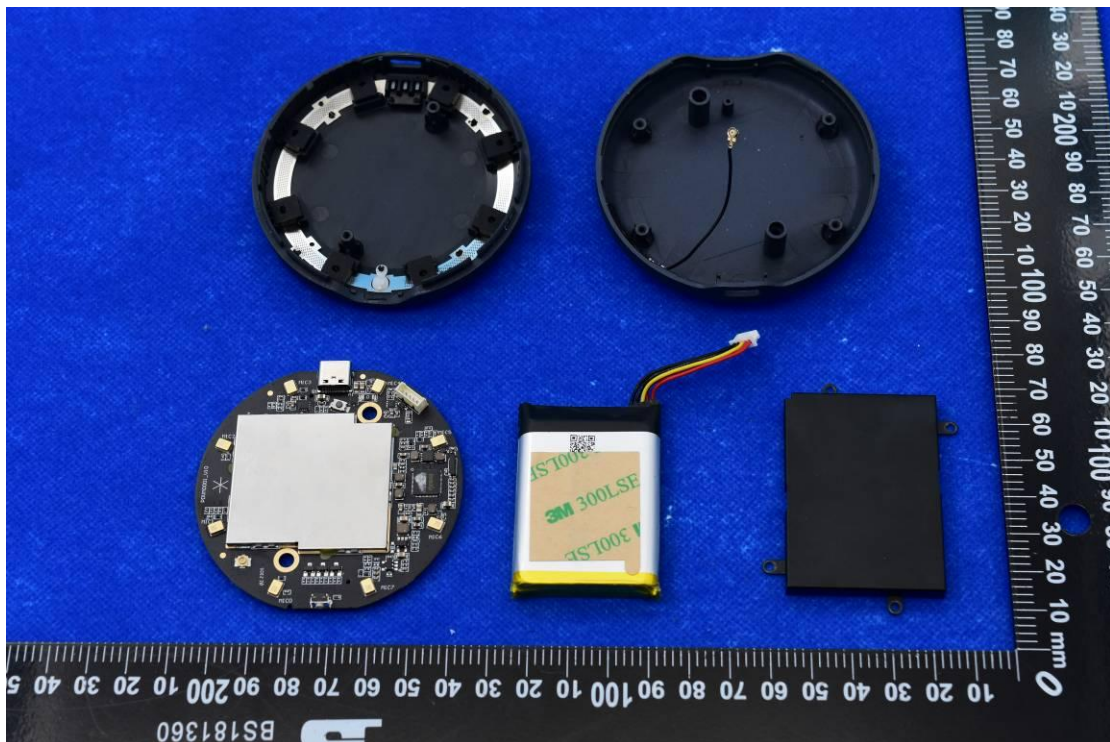

FCC ID: 2A9W3-PDVM0001

Internal Photos

1. EUT uncover view

2. Antenna view