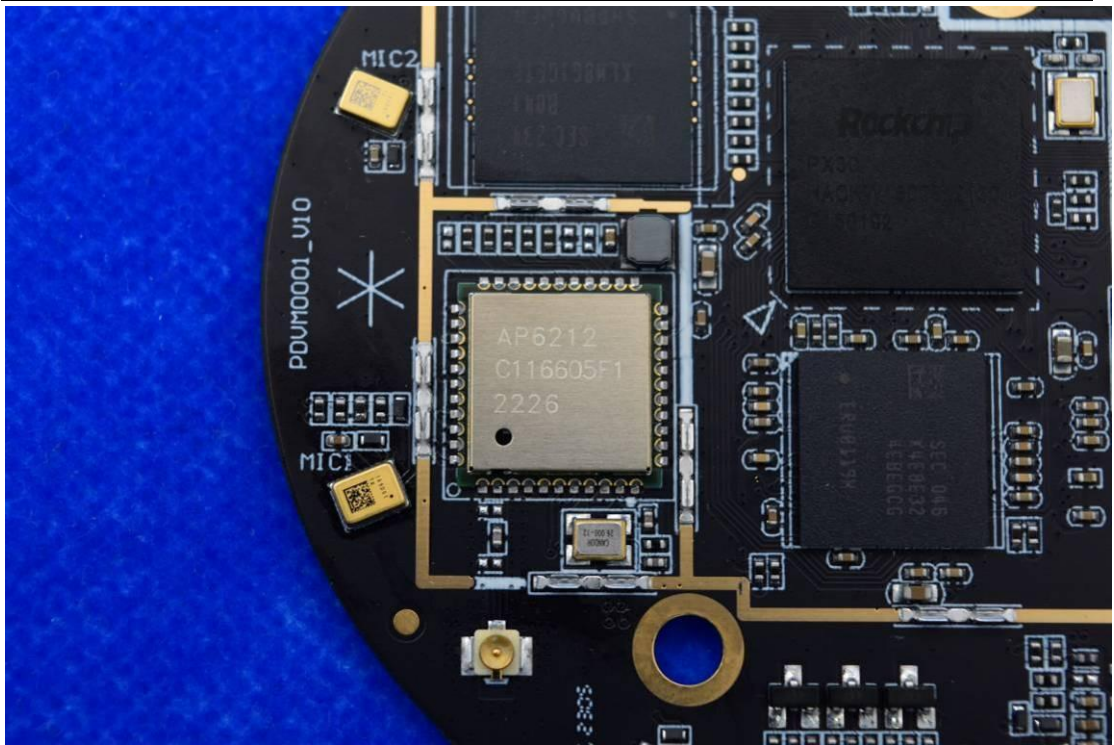

FCC ID: 2A9W3-PDVM0001

Internal Photos

1. EUT uncover view

2. Antenna view